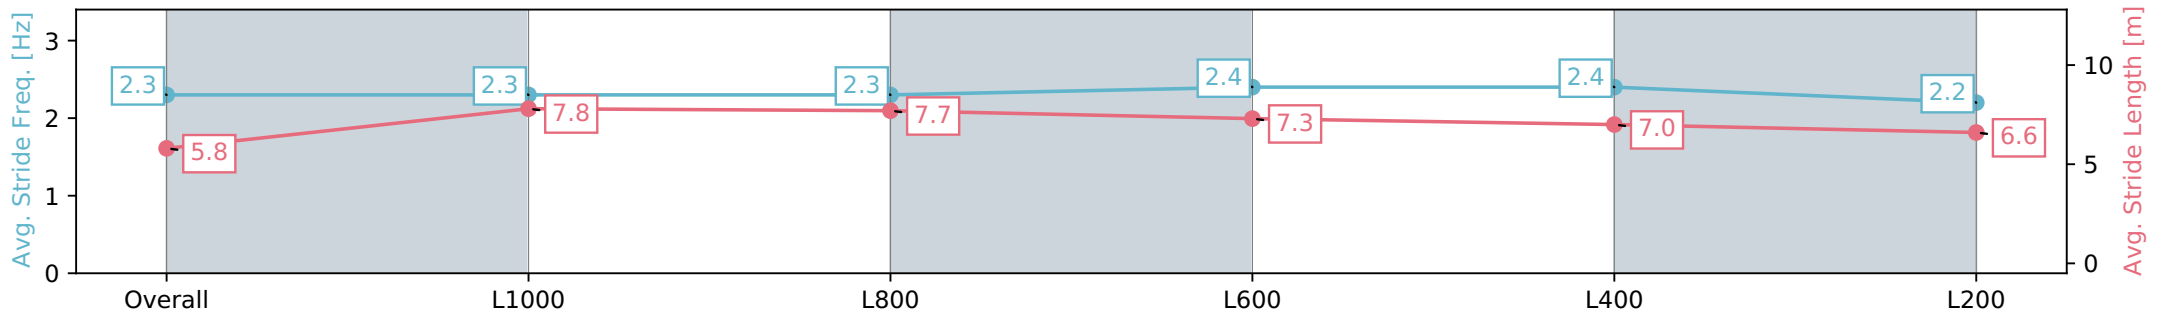

Section	Overall	L1000	L800	L600	L400	L200
Section Times	1:13.33 [2] (0:14.10)	0:59.23 [1] (0:10.88)	0:48.35 [1] (0:11.15)	0:37.20 [1] (0:11.63)	0:25.56 [1] (0:12.14)	0:13.43 [1] (0:13.43)
Average Speed [km/h]	51.1	66.2	65.2	62.4	59.2	53.6
Top Speed [km/h]	68.4	68.2	67.2	64.4	62.2	56.2
Avg. Dist. to Rail [m]	4.2	1.9	2.6	2.0	3.1	4.3
Avg. Stride Freq. [Hz]	2.3	2.3	2.3	2.4	2.4	2.2
Avg. Stride Length [m]	5.8	7.8	7.7	7.3	7.0	6.6