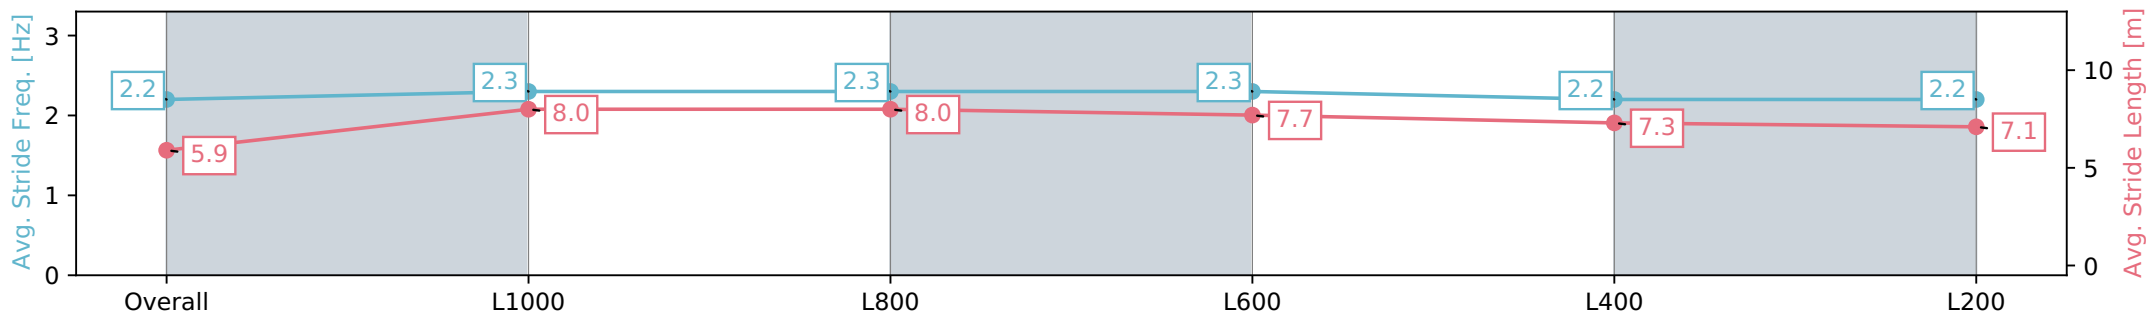

Section	Overall	L1000	L800	L600	L400	L200
Section Times	1:13.48 [4] (0:14.87)	0:58.61 [10] (0:10.97)	0:47.64 [10] (0:11.18)	0:36.46 [10] (0:11.65)	0:24.81 [10] (0:12.08)	0:12.73 [7] (0:12.73)
Average Speed [km/h]	48.3	65.8	65.2	62.9	59.7	56.5
Top Speed [km/h]	65.1	66.7	67.2	64.4	62.8	58.7
Avg. Dist. to Rail [m]	1.8	2.0	3.9	4.4	6.1	3.6
Avg. Stride Freq. [Hz]	2.2	2.3	2.3	2.3	2.2	2.2
Avg. Stride Length [m]	5.9	8.0	8.0	7.7	7.3	7.1