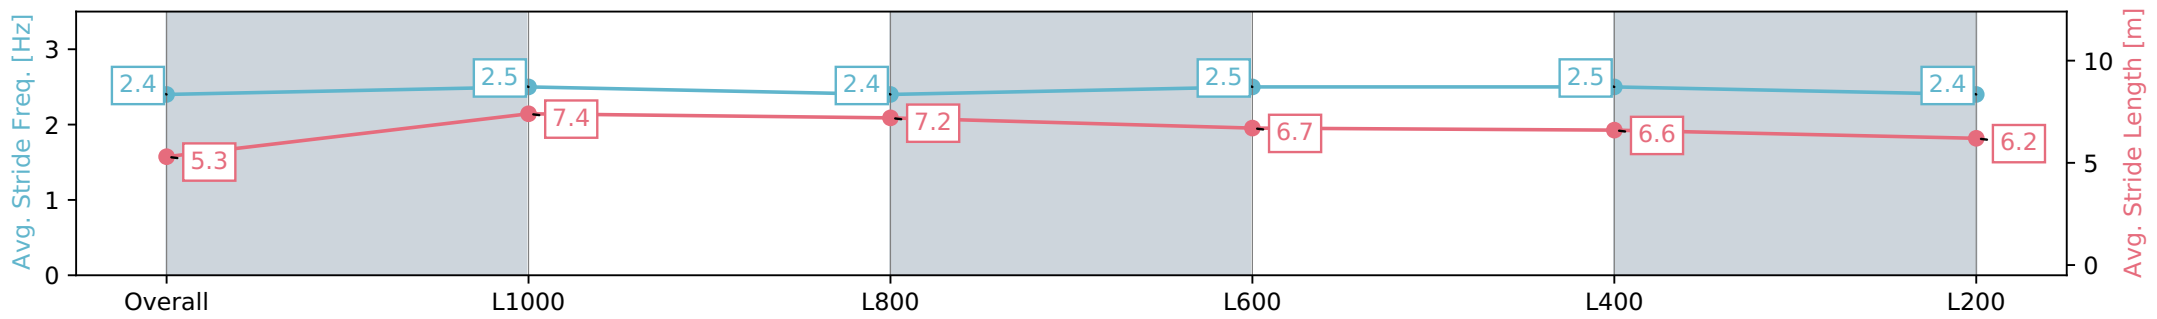

Section	Overall	L1000	L800	L600	L400	L200
Section Times	1:15.84 [13] (0:14.97)	1:00.87 [12] (0:11.02)	0:49.85 [11] (0:11.70)	0:38.15 [13] (0:12.14)	0:26.01 [13] (0:12.42)	0:13.59 [13] (0:13.59)
Average Speed [km/h]	48.2	65.3	62.4	60.4	58.0	53.0
Top Speed [km/h]	67.0	67.1	64.4	61.8	59.9	56.3
Avg. Dist. to Rail [m]	2.8	0.9	3.7	4.1	5.2	7.7
Avg. Stride Freq. [Hz]	2.4	2.5	2.4	2.5	2.5	2.4
Avg. Stride Length [m]	5.3	7.4	7.2	6.7	6.6	6.2