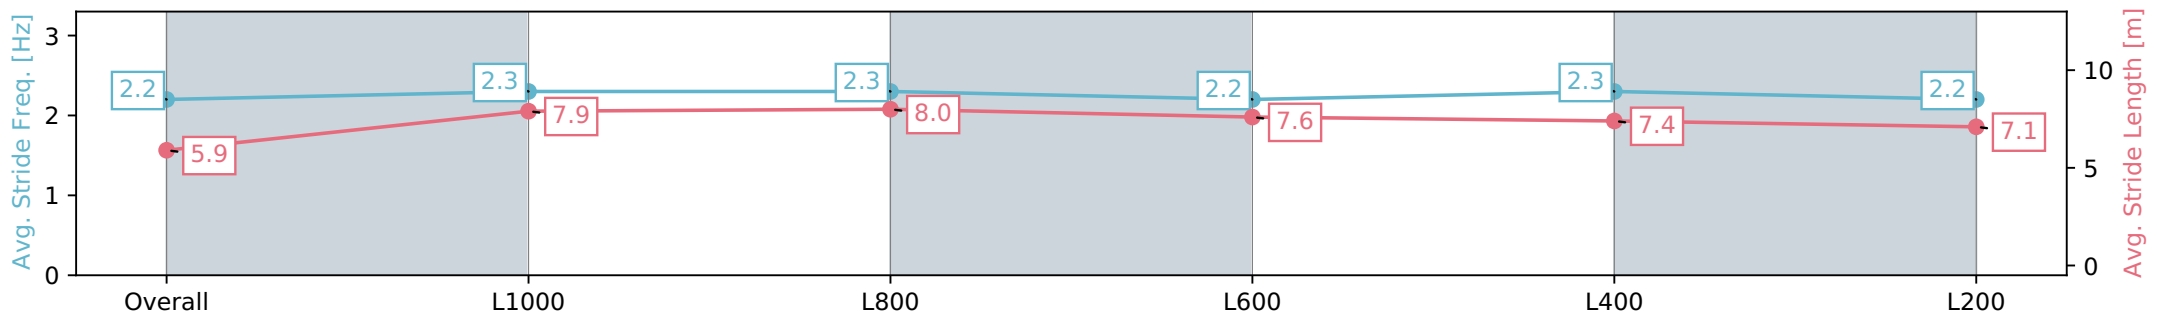

Section	Overall	L1000	L800	L600	L400	L200
Section Times	1:13.63 [5] (0:14.73)	0:58.90 [8] (0:10.98)	0:47.92 [8] (0:11.08)	0:36.84 [8] (0:11.76)	0:25.08 [7] (0:12.06)	0:13.02 [6] (0:13.02)
Average Speed [km/h]	49.0	65.6	65.5	62.1	59.7	55.2
Top Speed [km/h]	66.2	67.7	68.6	64.7	61.6	57.3
Avg. Dist. to Rail [m]	2.8	2.1	2.5	3.3	6.1	5.9
Avg. Stride Freq. [Hz]	2.2	2.3	2.3	2.2	2.3	2.2
Avg. Stride Length [m]	5.9	7.9	8.0	7.6	7.4	7.1