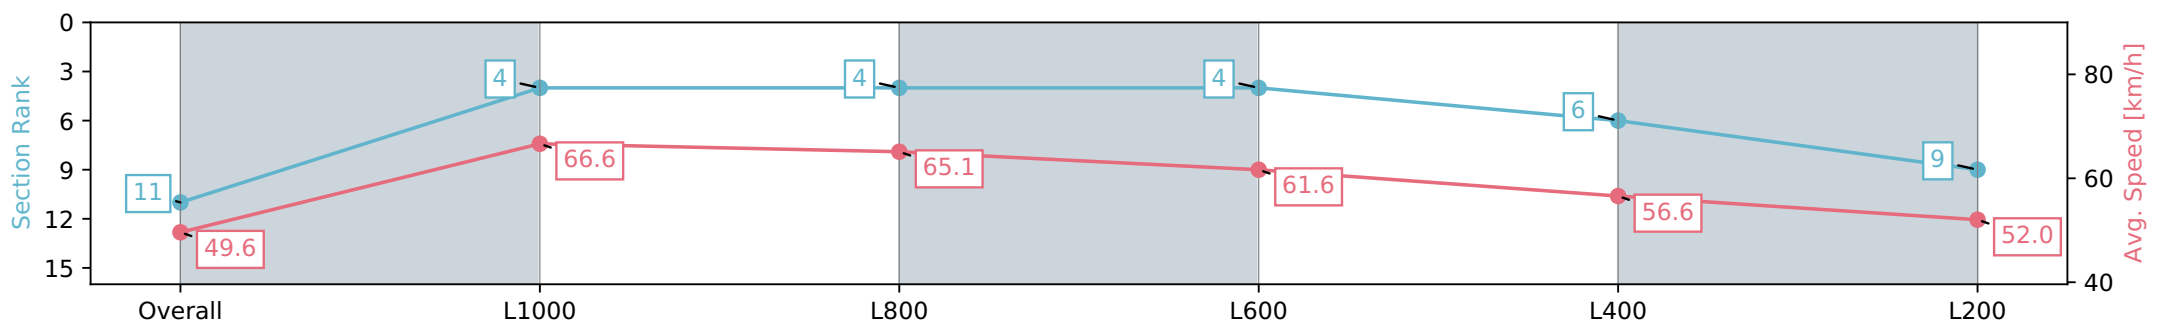

Section	Overall	L1000	L800	L600	L400	L200
Section Times	1:14.94 [11] (0:14.53)	1:00.41 [4] (0:10.81)	0:49.60 [4] (0:11.20)	0:38.40 [4] (0:11.87)	0:26.53 [6] (0:12.70)	0:13.83 [9] (0:13.83)
Average Speed [km/h]	49.6	66.6	65.1	61.6	56.6	52.0
Top Speed [km/h]	66.3	67.5	67.1	63.8	59.2	54.4
Avg. Dist. to Rail [m]	6.5	0.9	4.0	3.7	5.6	5.0
Avg. Stride Freq. [Hz]	2.3	2.5	2.4	2.5	2.4	2.3
Avg. Stride Length [m]	5.7	7.4	7.4	6.9	6.6	6.4