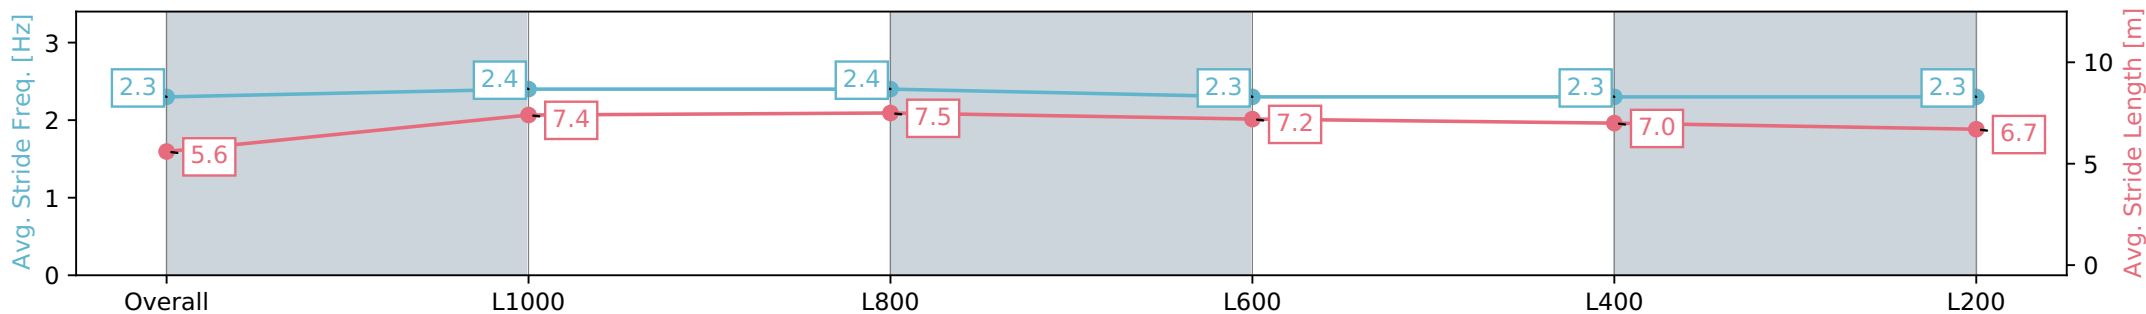

Section	Overall	L1000	L800	L600	L400	L200
Section Times	1:14.91 [10] (0:14.99)	0:59.92 [13] (0:11.01)	0:48.91 [12] (0:11.47)	0:37.44 [12] (0:12.17)	0:25.27 [12] (0:12.31)	0:12.96 [12] (0:12.96)
Average Speed [km/h]	48.1	65.4	63.7	60.7	58.5	55.6
Top Speed [km/h]	65.7	66.2	65.6	62.2	60.5	57.5
Avg. Dist. to Rail [m]	3.6	0.8	4.4	6.2	8.9	7.8
Avg. Stride Freq. [Hz]	2.3	2.4	2.4	2.3	2.3	2.3
Avg. Stride Length [m]	5.6	7.4	7.5	7.2	7.0	6.7