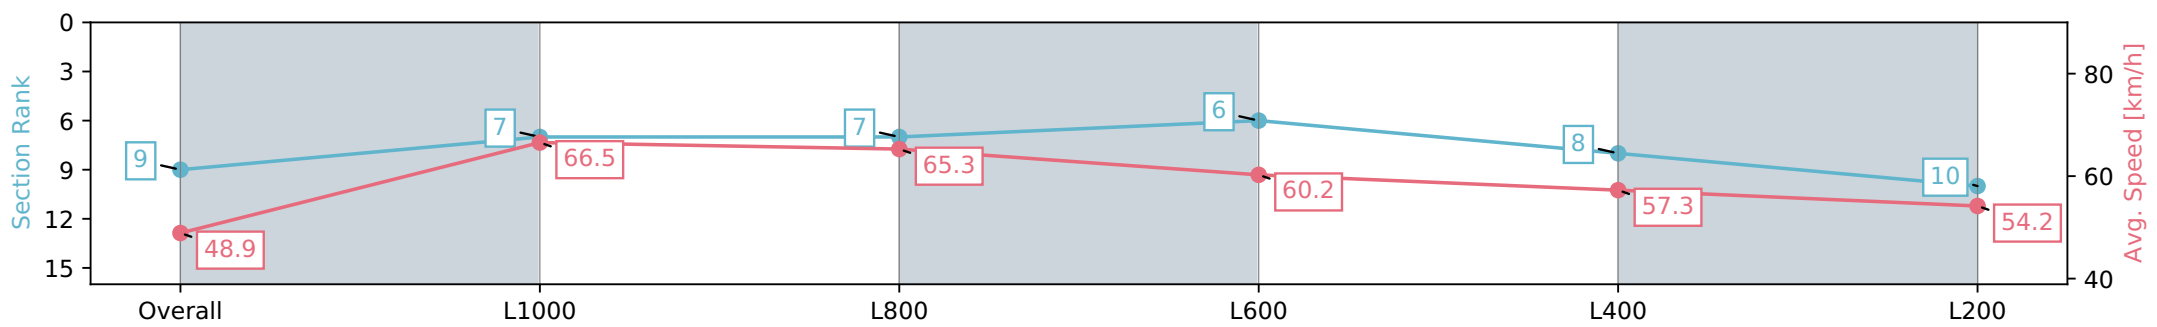

Section	Overall	L1000	L800	L600	L400	L200
Section Times	1:14.44 [9] (0:14.72)	0:59.72 [7] (0:10.82)	0:48.90 [7] (0:11.07)	0:37.83 [6] (0:11.98)	0:25.85 [8] (0:12.56)	0:13.28 [10] (0:13.28)
Average Speed [km/h]	48.9	66.5	65.3	60.2	57.3	54.2
Top Speed [km/h]	67.0	67.5	67.4	62.6	59.2	55.6
Avg. Dist. to Rail [m]	4.1	3.3	1.2	0.9	2.6	2.4
Avg. Stride Freq. [Hz]	2.3	2.5	2.4	2.3	2.3	2.2
Avg. Stride Length [m]	5.8	7.5	7.5	7.2	6.9	6.8