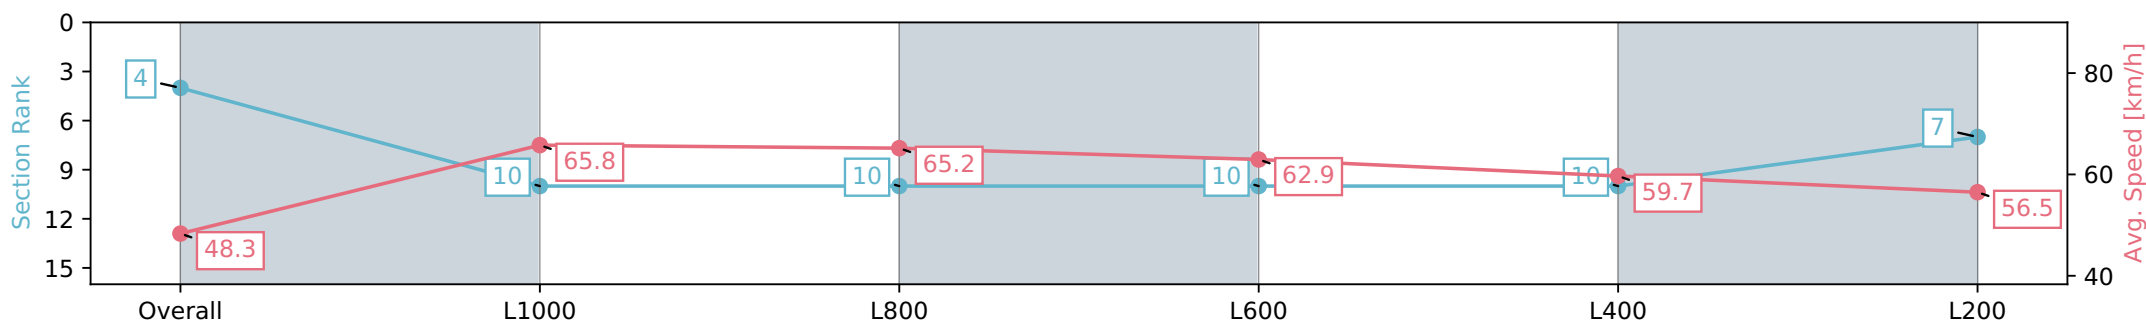

Section	Overall	L1000	L800	L600	L400	L200
Section Times	1:13.48 [4] (0:14.87)	0:58.61 [10] (0:10.97)	0:47.64 [10] (0:11.18)	0:36.46 [10] (0:11.65)	0:24.81 [10] (0:12.08)	0:12.73 [7] (0:12.73)
Average Speed [km/h]	48.3	65.8	65.2	62.9	59.7	56.5
Top Speed [km/h]	65.1	66.7	67.2	64.4	62.8	58.7
Avg. Dist. to Rail [m]	1.8	2.0	3.9	4.4	6.1	3.6
Avg. Stride Freq. [Hz]	2.2	2.3	2.3	2.3	2.2	2.2
Avg. Stride Length [m]	5.9	8.0	8.0	7.7	7.3	7.1