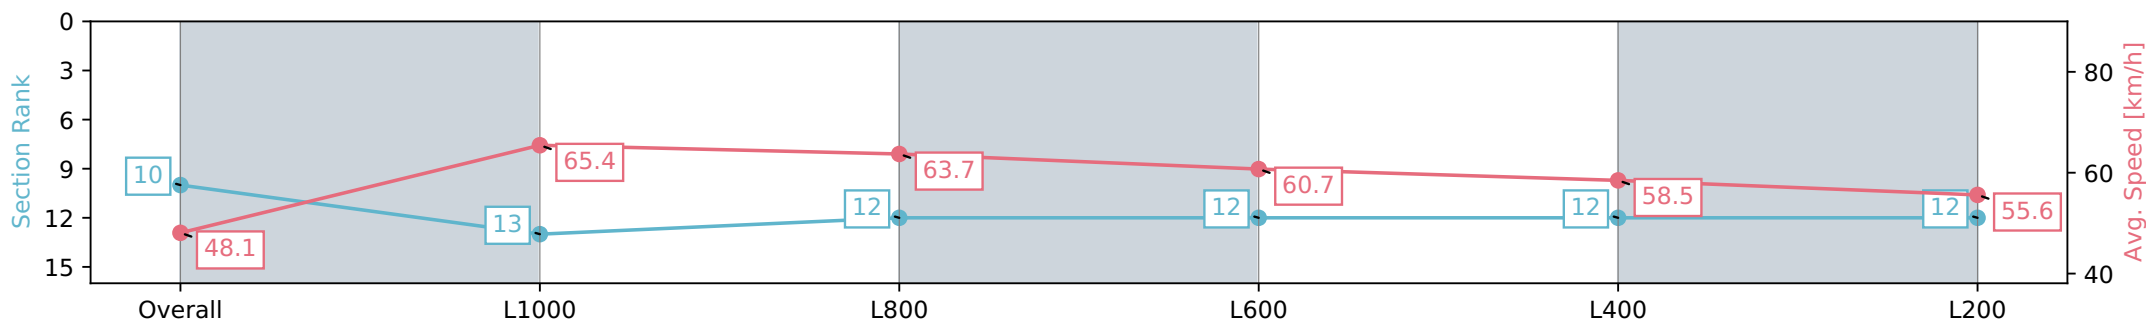

Section	Overall	L1000	L800	L600	L400	L200
Section Times	1:14.91 [10] (0:14.99)	0:59.92 [13] (0:11.01)	0:48.91 [12] (0:11.47)	0:37.44 [12] (0:12.17)	0:25.27 [12] (0:12.31)	0:12.96 [12] (0:12.96)
Average Speed [km/h]	48.1	65.4	63.7	60.7	58.5	55.6
Top Speed [km/h]	65.7	66.2	65.6	62.2	60.5	57.5
Avg. Dist. to Rail [m]	3.6	0.8	4.4	6.2	8.9	7.8
Avg. Stride Freq. [Hz]	2.3	2.4	2.4	2.3	2.3	2.3
Avg. Stride Length [m]	5.6	7.4	7.5	7.2	7.0	6.7