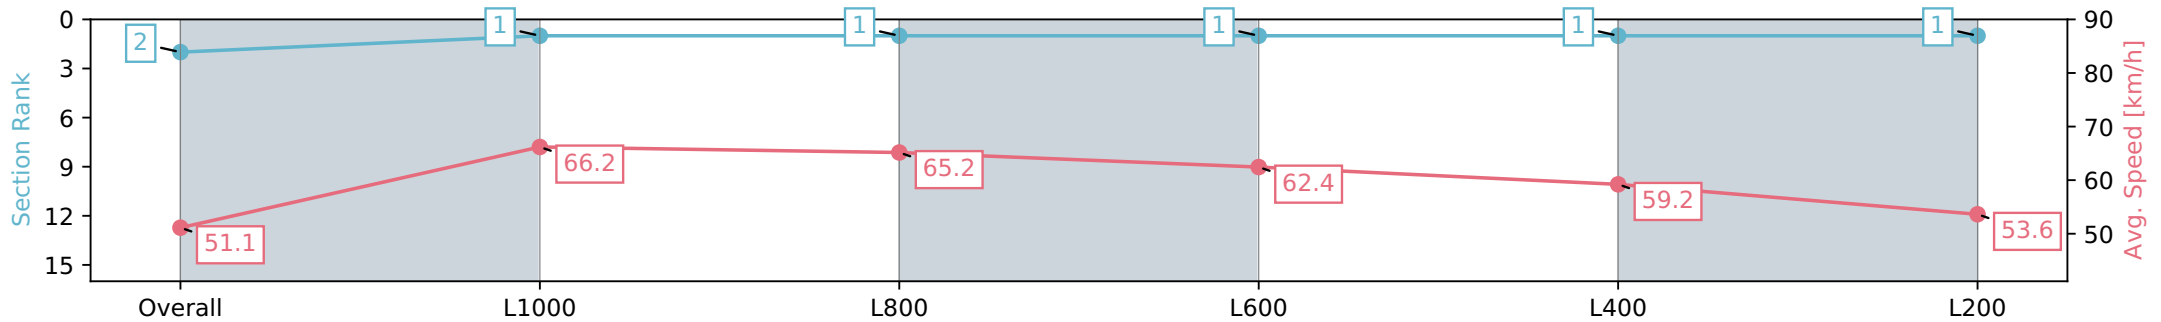

Section	Overall	L1000	L800	L600	L400	L200
Section Times	1:13.33 [2] (0:14.10)	0:59.23 [1] (0:10.88)	0:48.35 [1] (0:11.15)	0:37.20 [1] (0:11.63)	0:25.56 [1] (0:12.14)	0:13.43 [1] (0:13.43)
Average Speed [km/h]	51.1	66.2	65.2	62.4	59.2	53.6
Top Speed [km/h]	68.4	68.2	67.2	64.4	62.2	56.2
Avg. Dist. to Rail [m]	4.2	1.9	2.6	2.0	3.1	4.3
Avg. Stride Freq. [Hz]	2.3	2.3	2.3	2.4	2.4	2.2
Avg. Stride Length [m]	5.8	7.8	7.7	7.3	7.0	6.6