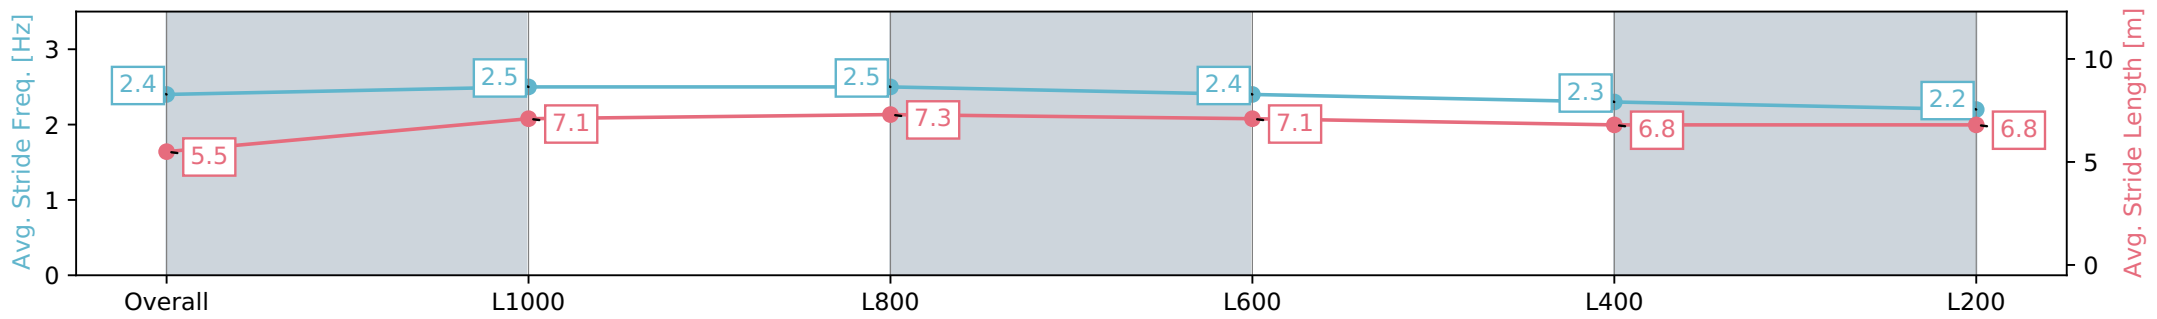

Section	Overall	L1000	L800	L600	L400	L200
Section Times	1:14.18 [8] (0:14.55)	0:59.63 [5] (0:10.97)	0:48.66 [6] (0:11.06)	0:37.60 [5] (0:11.78)	0:25.82 [4] (0:12.57)	0:13.24 [8] (0:13.24)
Average Speed [km/h]	49.5	65.6	65.9	61.5	57.3	54.4
Top Speed [km/h]	65.9	68.3	67.8	63.6	59.9	55.6
Avg. Dist. to Rail [m]	2.1	2.0	3.1	2.3	3.9	3.4
Avg. Stride Freq. [Hz]	2.4	2.5	2.5	2.4	2.3	2.2
Avg. Stride Length [m]	5.5	7.1	7.3	7.1	6.8	6.8