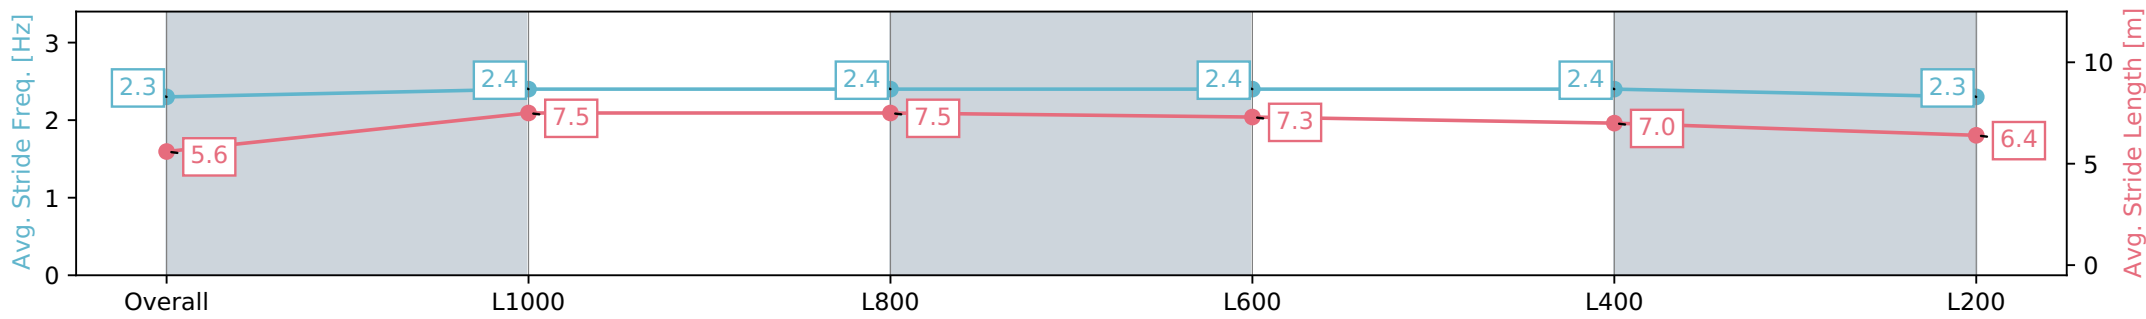

Section	Overall	L1000	L800	L600	L400	L200
Section Times	1:13.66 [6] (0:14.93)	0:58.73 [11] (0:11.17)	0:47.56 [13] (0:11.13)	0:36.43 [11] (0:11.54)	0:24.89 [11] (0:11.65)	0:13.24 [4] (0:13.24)
Average Speed [km/h]	48.1	64.5	65.2	63.5	61.7	54.3
Top Speed [km/h]	66.0	66.5	67.1	64.6	63.7	59.2
Avg. Dist. to Rail [m]	1.2	0.6	2.2	4.1	9.9	8.1
Avg. Stride Freq. [Hz]	2.3	2.4	2.4	2.4	2.4	2.3
Avg. Stride Length [m]	5.6	7.5	7.5	7.3	7.0	6.4