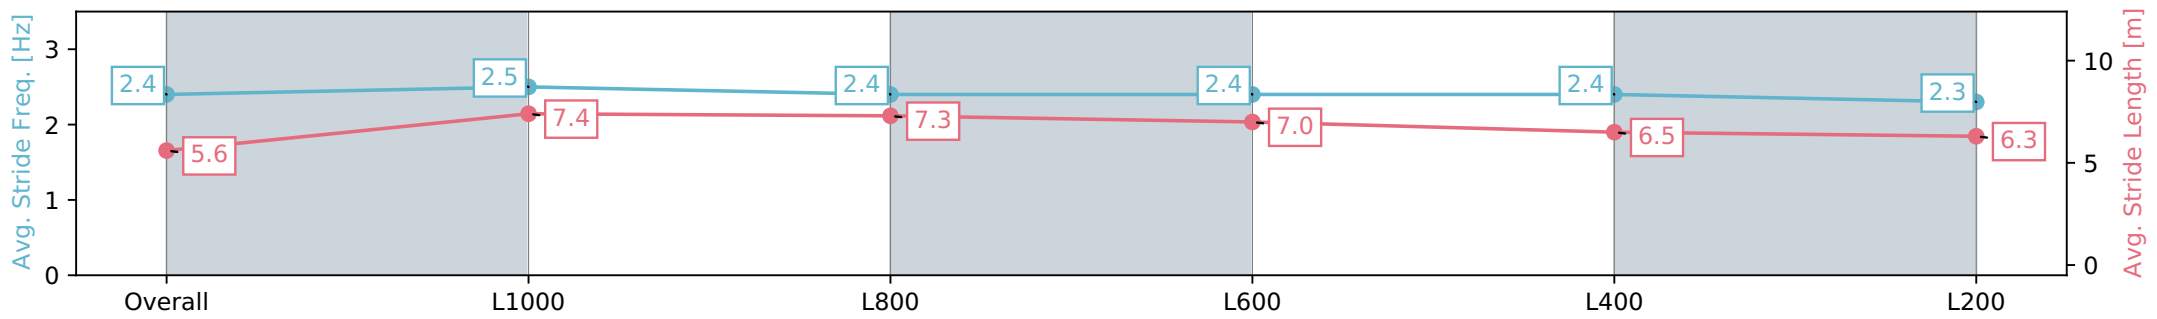

Section	Overall	L1000	L800	L600	L400	L200
Section Times	1:15.28 [12] (0:14.33)	1:00.96 [2] (0:10.91)	0:50.05 [3] (0:11.19)	0:38.86 [3] (0:11.98)	0:26.88 [5] (0:12.96)	0:13.92 [11] (0:13.92)
Average Speed [km/h]	50.3	66.1	64.8	60.3	55.6	51.7
Top Speed [km/h]	66.9	67.0	66.8	62.7	58.5	53.4
Avg. Dist. to Rail [m]	1.6	2.2	2.6	1.2	3.0	3.3
Avg. Stride Freq. [Hz]	2.4	2.5	2.4	2.4	2.4	2.3
Avg. Stride Length [m]	5.6	7.4	7.3	7.0	6.5	6.3