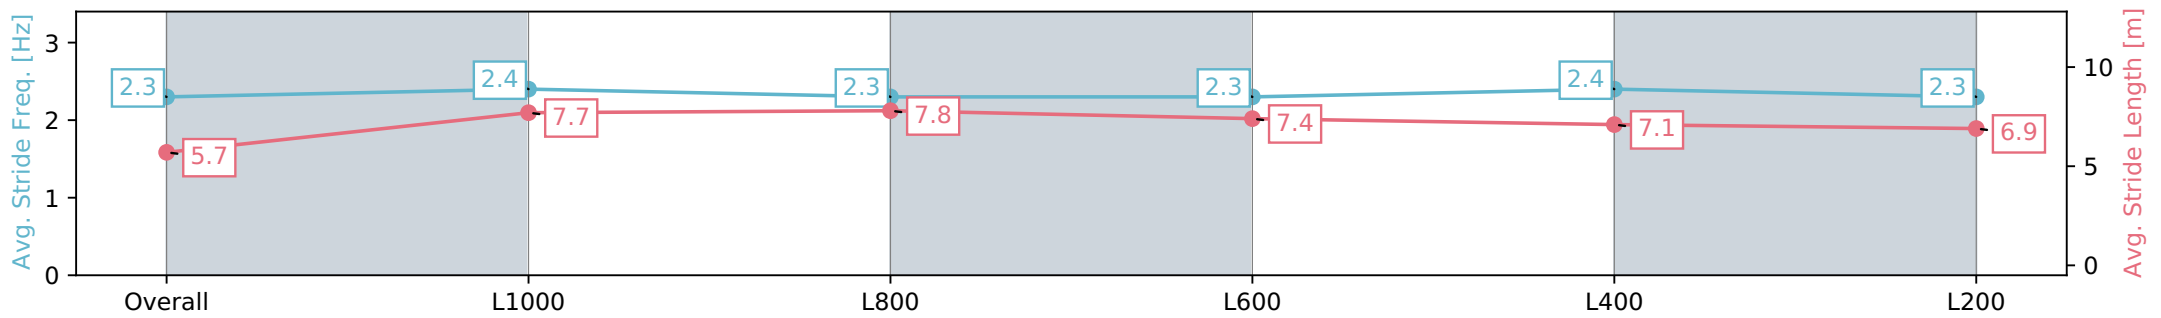

Section	Overall	L1000	L800	L600	L400	L200
Section Times	1:13.34 [3] (0:14.75)	0:58.59 [9] (0:11.00)	0:47.59 [9] (0:11.14)	0:36.45 [9] (0:11.77)	0:24.68 [9] (0:11.85)	0:12.83 [5] (0:12.83)
Average Speed [km/h]	48.8	65.5	65.6	62.4	60.7	56.1
Top Speed [km/h]	65.6	68.3	68.3	64.3	62.5	59.2
Avg. Dist. to Rail [m]	2.1	1.2	3.6	5.3	8.1	7.0
Avg. Stride Freq. [Hz]	2.3	2.4	2.3	2.3	2.4	2.3
Avg. Stride Length [m]	5.7	7.7	7.8	7.4	7.1	6.9