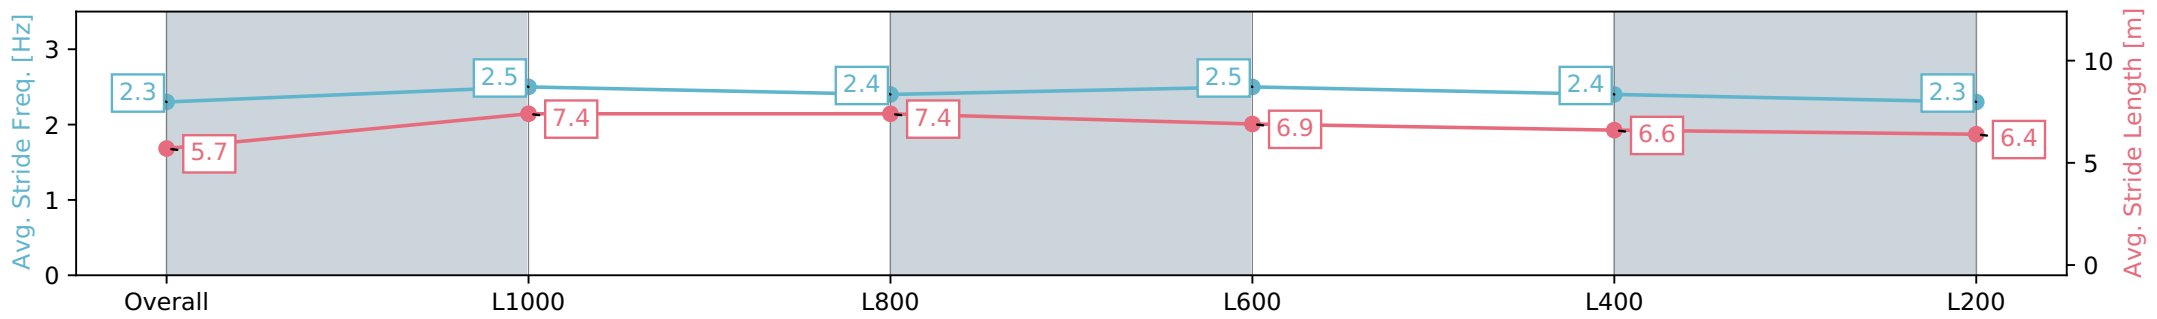

Section	Overall	L1000	L800	L600	L400	L200
Section Times	1:14.94 [11] (0:14.53)	1:00.41 [4] (0:10.81)	0:49.60 [4] (0:11.20)	0:38.40 [4] (0:11.87)	0:26.53 [6] (0:12.70)	0:13.83 [9] (0:13.83)
Average Speed [km/h]	49.6	66.6	65.1	61.6	56.6	52.0
Top Speed [km/h]	66.3	67.5	67.1	63.8	59.2	54.4
Avg. Dist. to Rail [m]	6.5	0.9	4.0	3.7	5.6	5.0
Avg. Stride Freq. [Hz]	2.3	2.5	2.4	2.5	2.4	2.3
Avg. Stride Length [m]	5.7	7.4	7.4	6.9	6.6	6.4