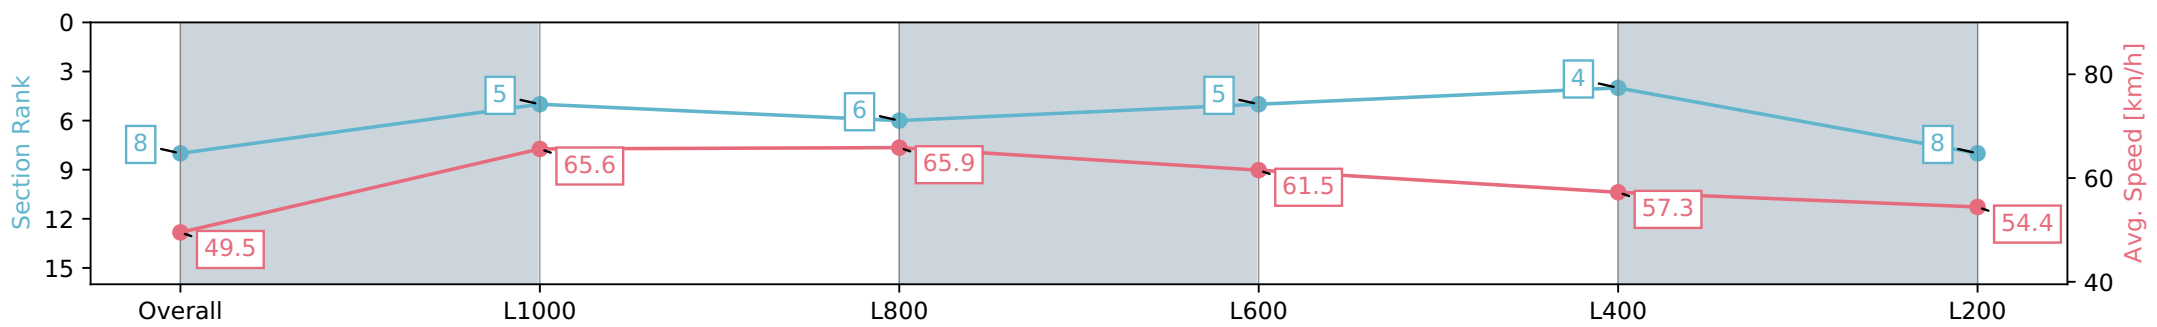

Section	Overall	L1000	L800	L600	L400	L200
Section Times	1:14.18 [8] (0:14.55)	0:59.63 [5] (0:10.97)	0:48.66 [6] (0:11.06)	0:37.60 [5] (0:11.78)	0:25.82 [4] (0:12.57)	0:13.24 [8] (0:13.24)
Average Speed [km/h]	49.5	65.6	65.9	61.5	57.3	54.4
Top Speed [km/h]	65.9	68.3	67.8	63.6	59.9	55.6
Avg. Dist. to Rail [m]	2.1	2.0	3.1	2.3	3.9	3.4
Avg. Stride Freq. [Hz]	2.4	2.5	2.5	2.4	2.3	2.2
Avg. Stride Length [m]	5.5	7.1	7.3	7.1	6.8	6.8