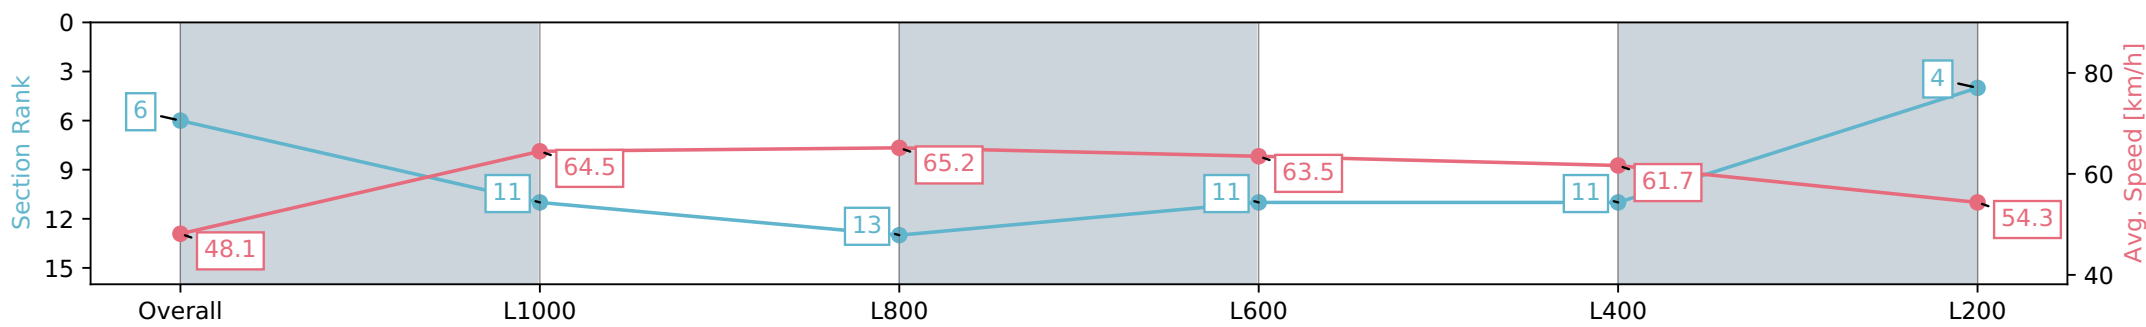

Section	Overall	L1000	L800	L600	L400	L200
Section Times	1:13.66 [6] (0:14.93)	0:58.73 [11] (0:11.17)	0:47.56 [13] (0:11.13)	0:36.43 [11] (0:11.54)	0:24.89 [11] (0:11.65)	0:13.24 [4] (0:13.24)
Average Speed [km/h]	48.1	64.5	65.2	63.5	61.7	54.3
Top Speed [km/h]	66.0	66.5	67.1	64.6	63.7	59.2
Avg. Dist. to Rail [m]	1.2	0.6	2.2	4.1	9.9	8.1
Avg. Stride Freq. [Hz]	2.3	2.4	2.4	2.4	2.4	2.3
Avg. Stride Length [m]	5.6	7.5	7.5	7.3	7.0	6.4