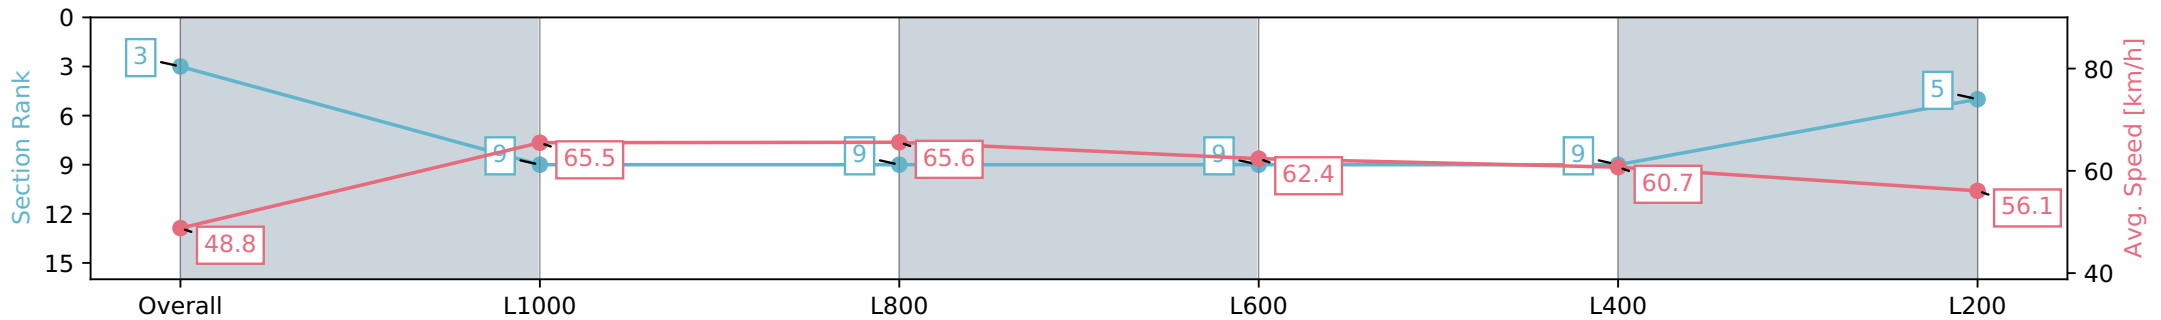

Section	Overall	L1000	L800	L600	L400	L200
Section Times	1:13.34 [3] (0:14.75)	0:58.59 [9] (0:11.00)	0:47.59 [9] (0:11.14)	0:36.45 [9] (0:11.77)	0:24.68 [9] (0:11.85)	0:12.83 [5] (0:12.83)
Average Speed [km/h]	48.8	65.5	65.6	62.4	60.7	56.1
Top Speed [km/h]	65.6	68.3	68.3	64.3	62.5	59.2
Avg. Dist. to Rail [m]	2.1	1.2	3.6	5.3	8.1	7.0
Avg. Stride Freq. [Hz]	2.3	2.4	2.3	2.3	2.4	2.3
Avg. Stride Length [m]	5.7	7.7	7.8	7.4	7.1	6.9