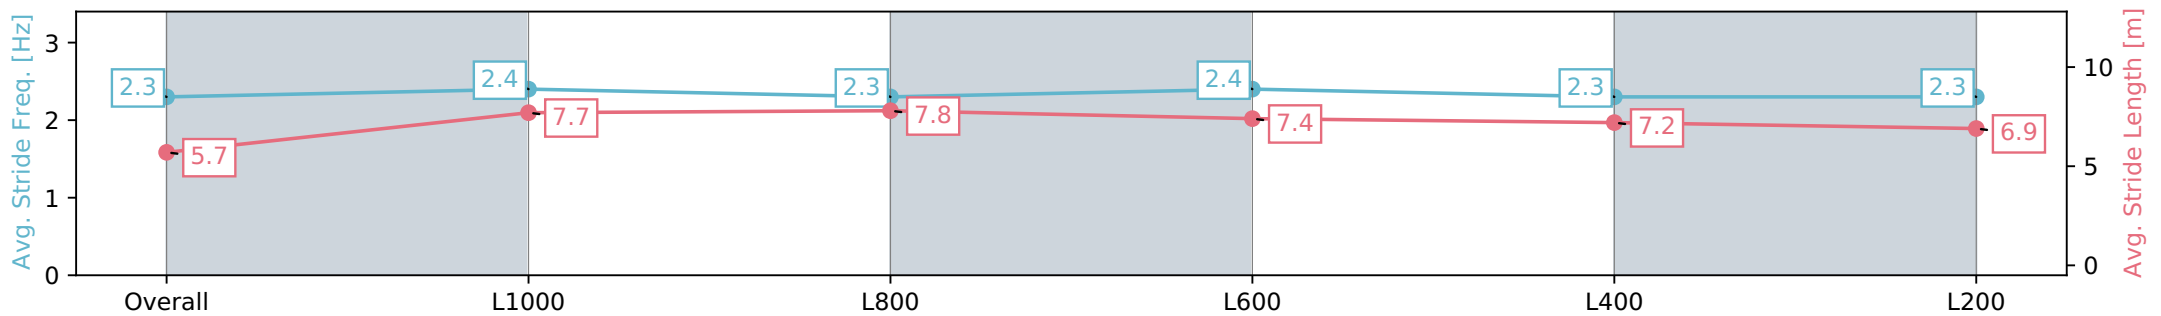

Section	Overall	L1000	L800	L600	L400	L200
Section Times	1:12.76 [1] (0:14.59)	0:58.17 [6] (0:10.84)	0:47.33 [5] (0:11.19)	0:36.14 [7] (0:11.70)	0:24.44 [3] (0:11.70)	0:12.74 [2] (0:12.74)
Average Speed [km/h]	49.4	66.4	65.6	63.2	61.5	56.5
Top Speed [km/h]	66.7	67.1	67.7	63.9	63.8	59.8
Avg. Dist. to Rail [m]	5.4	0.5	4.8	6.3	10.4	12.5
Avg. Stride Freq. [Hz]	2.3	2.4	2.3	2.4	2.3	2.3
Avg. Stride Length [m]	5.7	7.7	7.8	7.4	7.2	6.9