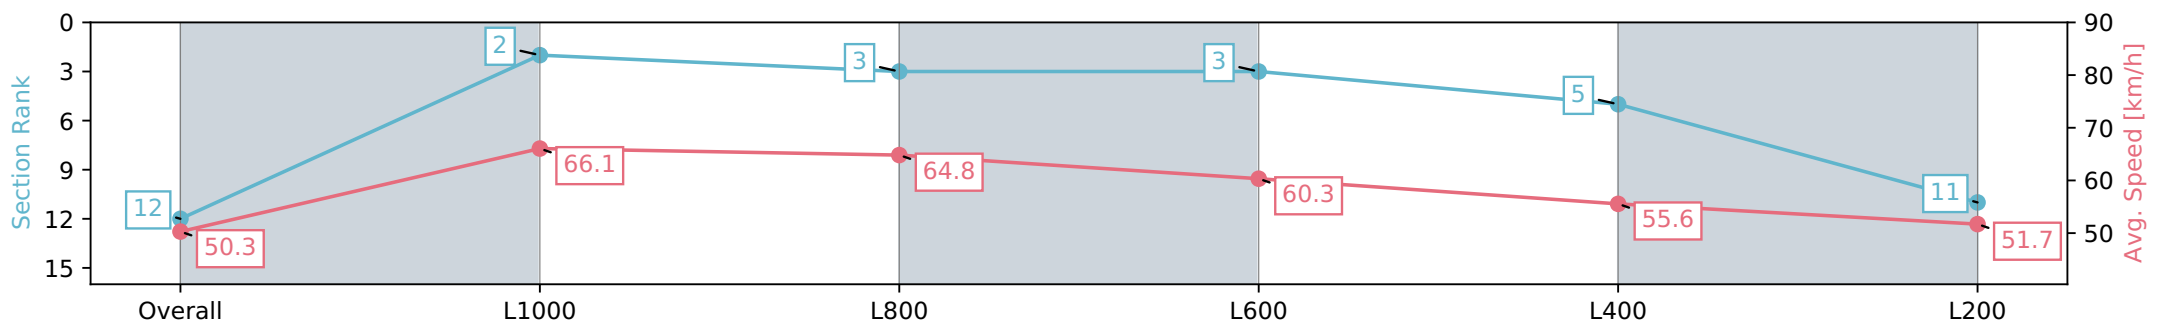

Section	Overall	L1000	L800	L600	L400	L200
Section Times	1:15.28 [12] (0:14.33)	1:00.96 [2] (0:10.91)	0:50.05 [3] (0:11.19)	0:38.86 [3] (0:11.98)	0:26.88 [5] (0:12.96)	0:13.92 [11] (0:13.92)
Average Speed [km/h]	50.3	66.1	64.8	60.3	55.6	51.7
Top Speed [km/h]	66.9	67.0	66.8	62.7	58.5	53.4
Avg. Dist. to Rail [m]	1.6	2.2	2.6	1.2	3.0	3.3
Avg. Stride Freq. [Hz]	2.4	2.5	2.4	2.4	2.4	2.3
Avg. Stride Length [m]	5.6	7.4	7.3	7.0	6.5	6.3