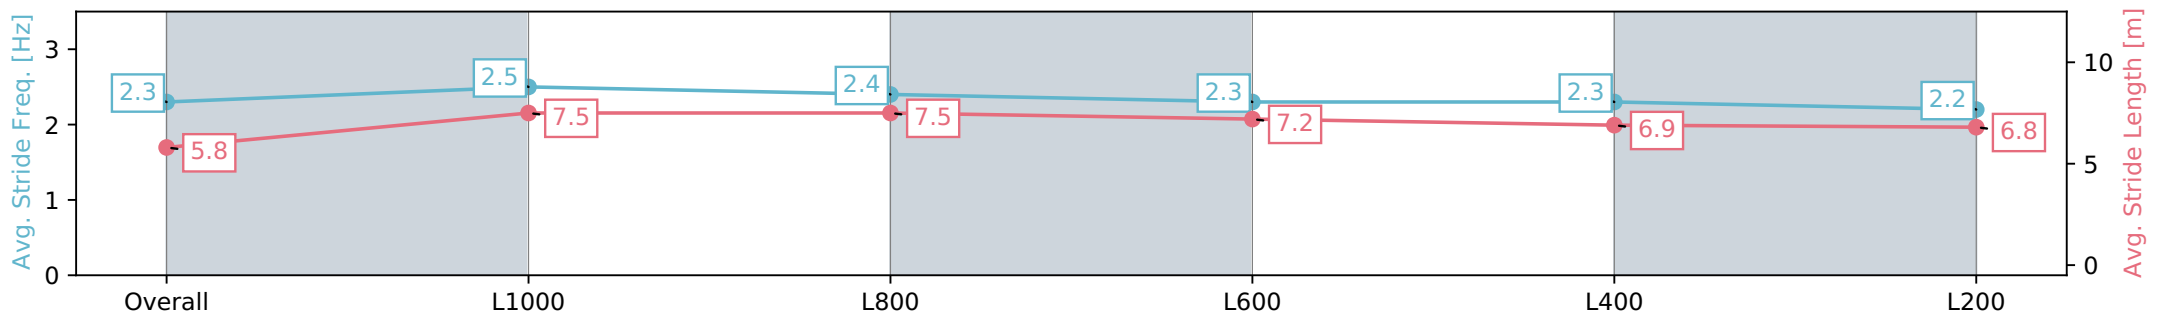

Section	Overall	L1000	L800	L600	L400	L200
Section Times	1:14.44 [9] (0:14.72)	0:59.72 [7] (0:10.82)	0:48.90 [7] (0:11.07)	0:37.83 [6] (0:11.98)	0:25.85 [8] (0:12.56)	0:13.28 [10] (0:13.28)
Average Speed [km/h]	48.9	66.5	65.3	60.2	57.3	54.2
Top Speed [km/h]	67.0	67.5	67.4	62.6	59.2	55.6
Avg. Dist. to Rail [m]	4.1	3.3	1.2	0.9	2.6	2.4
Avg. Stride Freq. [Hz]	2.3	2.5	2.4	2.3	2.3	2.2
Avg. Stride Length [m]	5.8	7.5	7.5	7.2	6.9	6.8