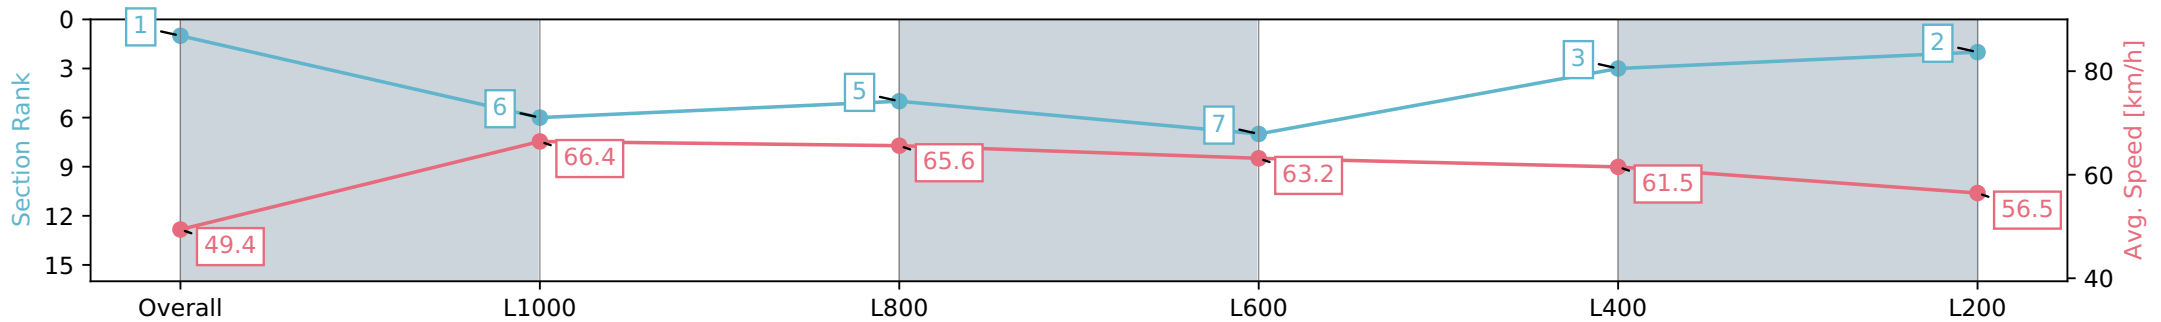

Section	Overall	L1000	L800	L600	L400	L200
Section Times	1:12.76 [1] (0:14.59)	0:58.17 [6] (0:10.84)	0:47.33 [5] (0:11.19)	0:36.14 [7] (0:11.70)	0:24.44 [3] (0:11.70)	0:12.74 [2] (0:12.74)
Average Speed [km/h]	49.4	66.4	65.6	63.2	61.5	56.5
Top Speed [km/h]	66.7	67.1	67.7	63.9	63.8	59.8
Avg. Dist. to Rail [m]	5.4	0.5	4.8	6.3	10.4	12.5
Avg. Stride Freq. [Hz]	2.3	2.4	2.3	2.4	2.3	2.3
Avg. Stride Length [m]	5.7	7.7	7.8	7.4	7.2	6.9