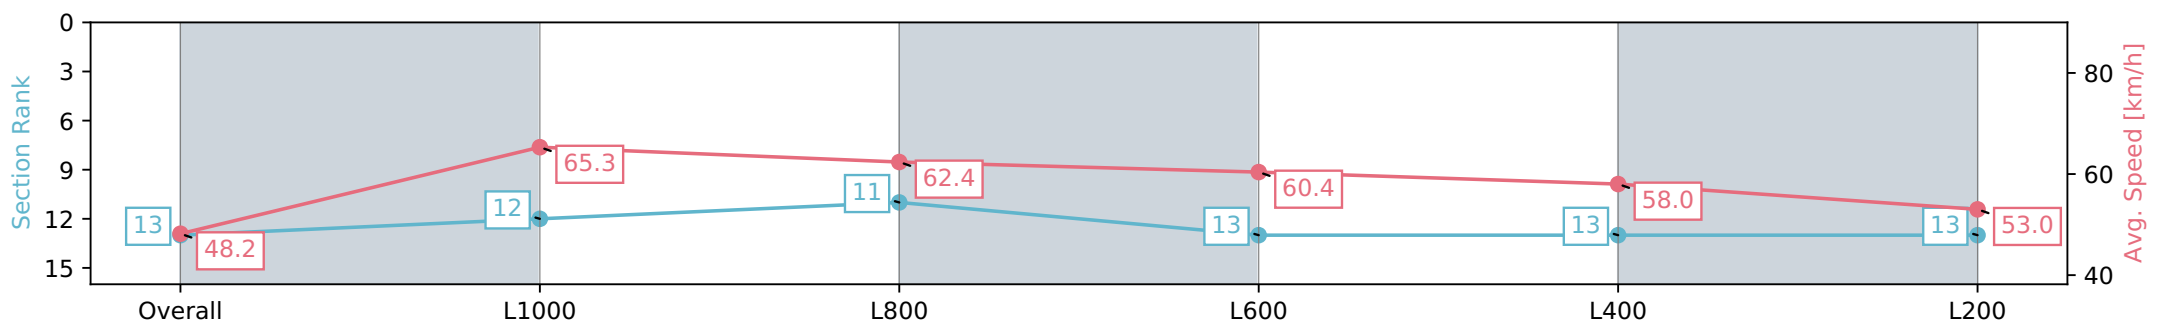

Section	Overall	L1000	L800	L600	L400	L200
Section Times	1:15.84 [13] (0:14.97)	1:00.87 [12] (0:11.02)	0:49.85 [11] (0:11.70)	0:38.15 [13] (0:12.14)	0:26.01 [13] (0:12.42)	0:13.59 [13] (0:13.59)
Average Speed [km/h]	48.2	65.3	62.4	60.4	58.0	53.0
Top Speed [km/h]	67.0	67.1	64.4	61.8	59.9	56.3
Avg. Dist. to Rail [m]	2.8	0.9	3.7	4.1	5.2	7.7
Avg. Stride Freq. [Hz]	2.4	2.5	2.4	2.5	2.5	2.4
Avg. Stride Length [m]	5.3	7.4	7.2	6.7	6.6	6.2