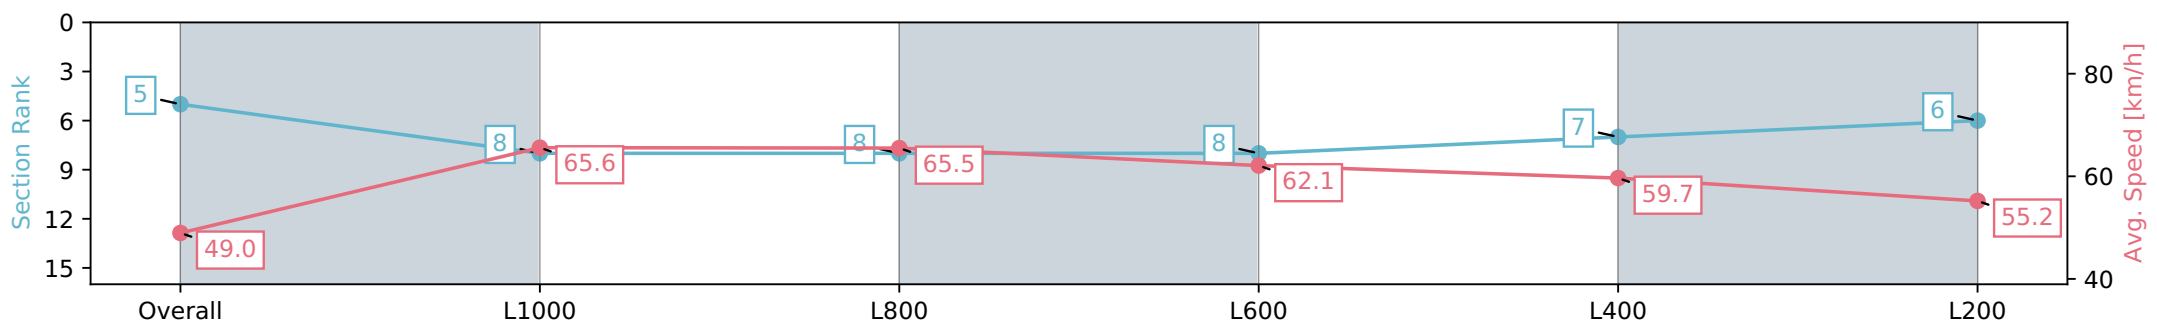

Section	Overall	L1000	L800	L600	L400	L200
Section Times	1:13.63 [5] (0:14.73)	0:58.90 [8] (0:10.98)	0:47.92 [8] (0:11.08)	0:36.84 [8] (0:11.76)	0:25.08 [7] (0:12.06)	0:13.02 [6] (0:13.02)
Average Speed [km/h]	49.0	65.6	65.5	62.1	59.7	55.2
Top Speed [km/h]	66.2	67.7	68.6	64.7	61.6	57.3
Avg. Dist. to Rail [m]	2.8	2.1	2.5	3.3	6.1	5.9
Avg. Stride Freq. [Hz]	2.2	2.3	2.3	2.2	2.3	2.2
Avg. Stride Length [m]	5.9	7.9	8.0	7.6	7.4	7.1