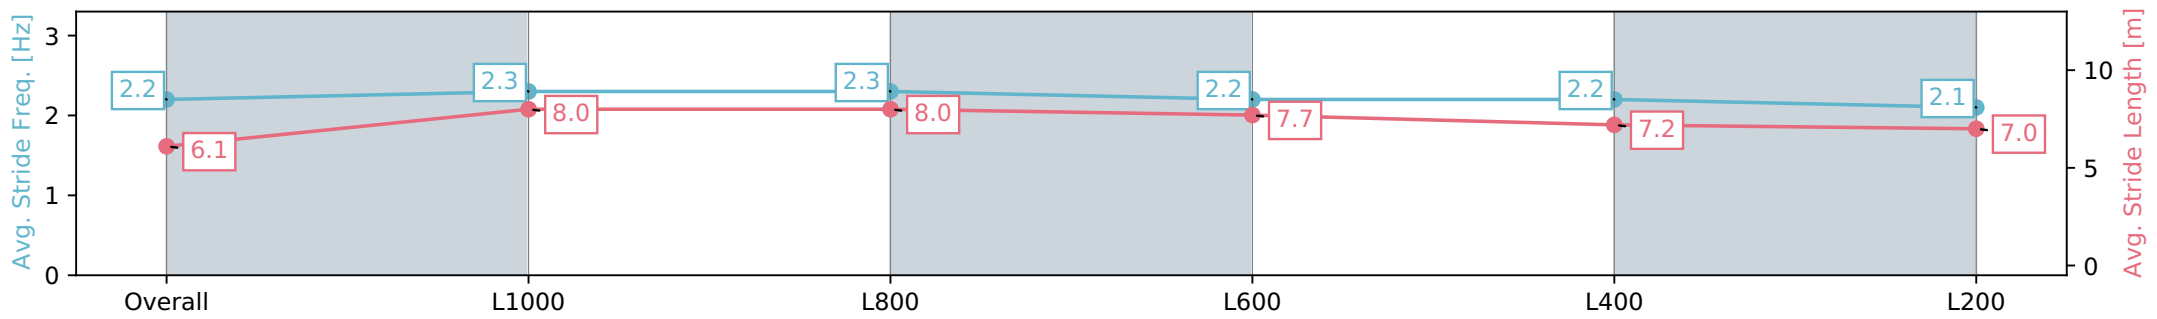

Section	Overall	L1000	L800	L600	L400	L200
Section Times	1:13.86 [7] (0:14.37)	0:59.49 [3] (0:10.79)	0:48.70 [2] (0:11.12)	0:37.57 [2] (0:11.76)	0:25.82 [2] (0:12.37)	0:13.45 [3] (0:13.45)
Average Speed [km/h]	50.1	66.7	65.8	62.4	58.2	53.5
Top Speed [km/h]	65.5	68.3	68.4	64.3	60.6	55.6
Avg. Dist. to Rail [m]	3.4	0.8	4.3	4.6	6.4	6.7
Avg. Stride Freq. [Hz]	2.2	2.3	2.3	2.2	2.2	2.1
Avg. Stride Length [m]	6.1	8.0	8.0	7.7	7.2	7.0