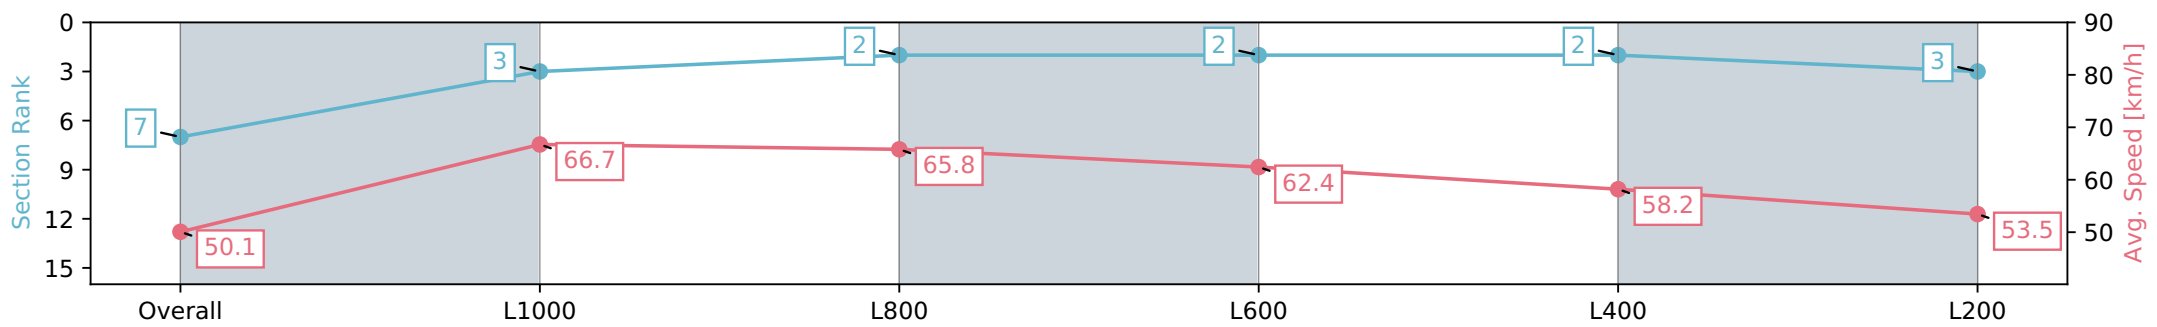

Section	Overall	L1000	L800	L600	L400	L200
Section Times	1:13.86 [7] (0:14.37)	0:59.49 [3] (0:10.79)	0:48.70 [2] (0:11.12)	0:37.57 [2] (0:11.76)	0:25.82 [2] (0:12.37)	0:13.45 [3] (0:13.45)
Average Speed [km/h]	50.1	66.7	65.8	62.4	58.2	53.5
Top Speed [km/h]	65.5	68.3	68.4	64.3	60.6	55.6
Avg. Dist. to Rail [m]	3.4	0.8	4.3	4.6	6.4	6.7
Avg. Stride Freq. [Hz]	2.2	2.3	2.3	2.2	2.2	2.1
Avg. Stride Length [m]	6.1	8.0	8.0	7.7	7.2	7.0