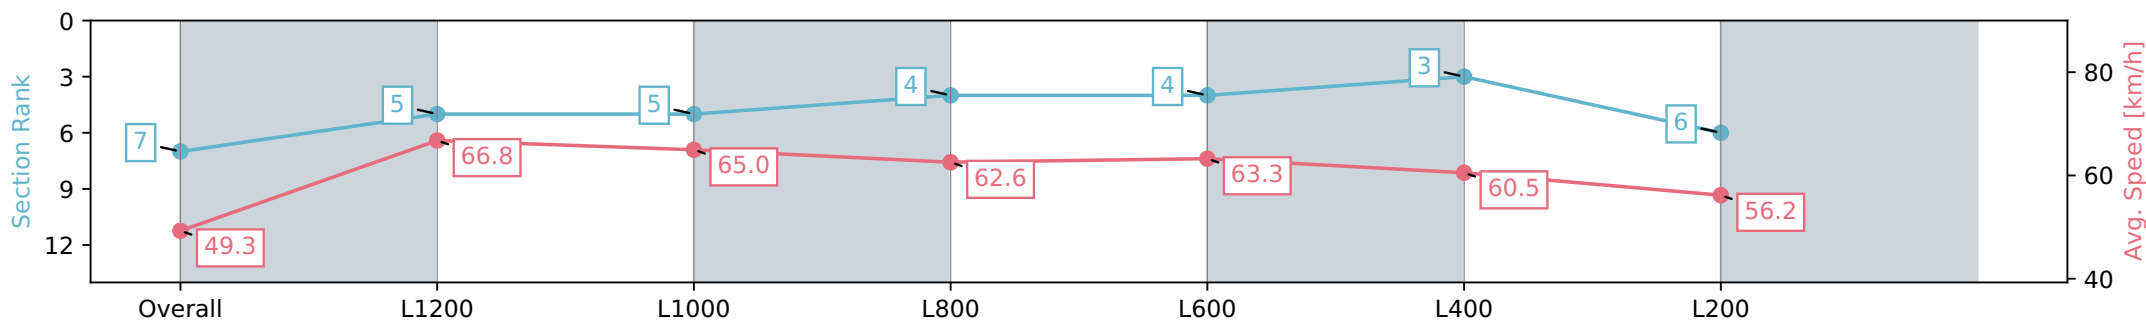

Section	Overall	L1200	L1000	L800	L600	L400	L200
Section Times	1:24.52 [7] (0:14.63)	1:09.89 [5] (0:10.79)	0:59.10 [5] (0:11.14)	0:47.96 [4] (0:11.76)	0:36.20 [4] (0:11.48)	0:24.72 [3] (0:11.92)	0:12.80 [6] (0:12.80)
Average Speed [km/h]	49.3	66.8	65.0	62.6	63.3	60.5	56.2
Top Speed [km/h]	65.9	67.3	66.5	64.3	64.3	63.3	58.5
Avg. Dist. to Rail [m]	5.1	1.6	1.4	3.8	2.7	5.5	6.4
Avg. Stride Freq. [Hz]	2.2	2.3	2.2	2.2	2.3	2.3	2.2
Avg. Stride Length [m]	6.9	8.1	8.0	7.8	7.6	7.3	7.1