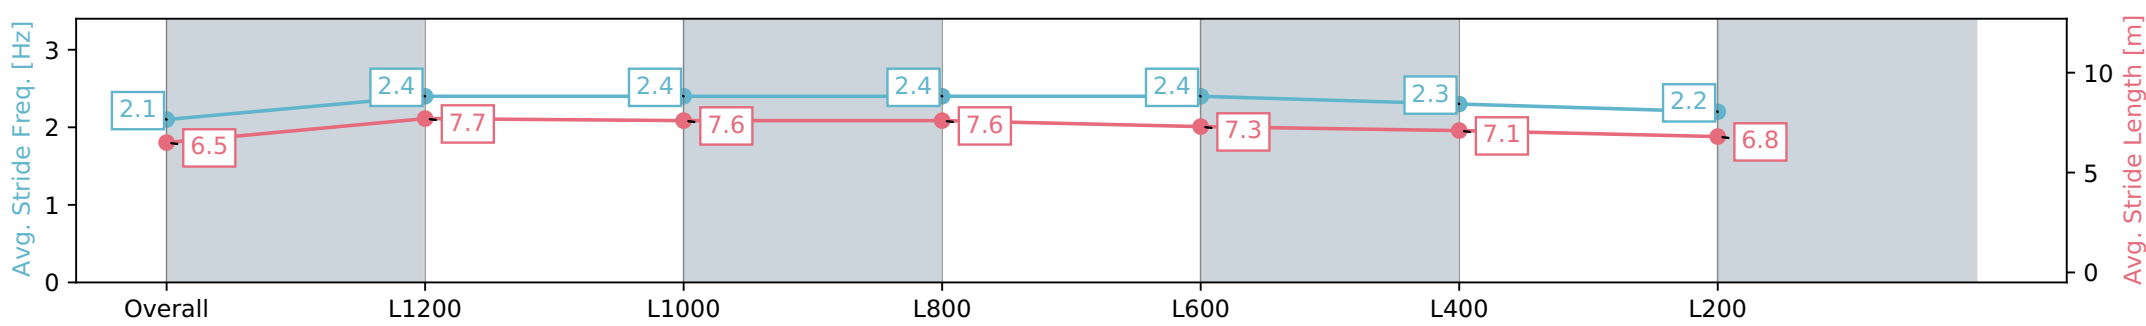

Horse/Jockey Name	SHAKESPEARE
Finish Rank	11
Fastest Section Time (Section)	0:10.96 (L1200)
Top Speed [km/h] (Section)	67.0 (L1200)
Race State	Finished

Thomas Farms RC Murray Bridge SA - Professional

Race 6: Northpoint Murraylands Handicap - 1400m

13 January 2024 - 3:35PM

Track Rating: Good 4, Weather: Fine, Rail Position: +5m 1000m-W/ Post; +2m 1200m Chute, True Remainder

Section	Overall	L1200	L1000	L800	L600	L400	L200
Section Times	1:25.92 [11] (0:15.46)	1:10.46 [11] (0:10.96)	0:59.50 [11] (0:11.03)	0:48.47 [11] (0:11.46)	0:37.01 [11] (0:11.67)	0:25.34 [11] (0:12.24)	0:13.10 [11] (0:13.10)
Average Speed [km/h]	46.5	65.8	65.8	64.4	62.8	59.0	55.0
Top Speed [km/h]	64.4	67.0	66.9	64.8	64.8	61.6	57.2
Avg. Dist. to Rail [m]	3.7	2.1	1.7	4.8	5.1	7.7	8.2
Avg. Stride Freq. [Hz]	2.1	2.4	2.4	2.4	2.4	2.3	2.2
Avg. Stride Length [m]	6.5	7.7	7.6	7.6	7.3	7.1	6.8

- [ ] Ranking at each section and finish
- -:-:- No data available at this section
- NA No data available