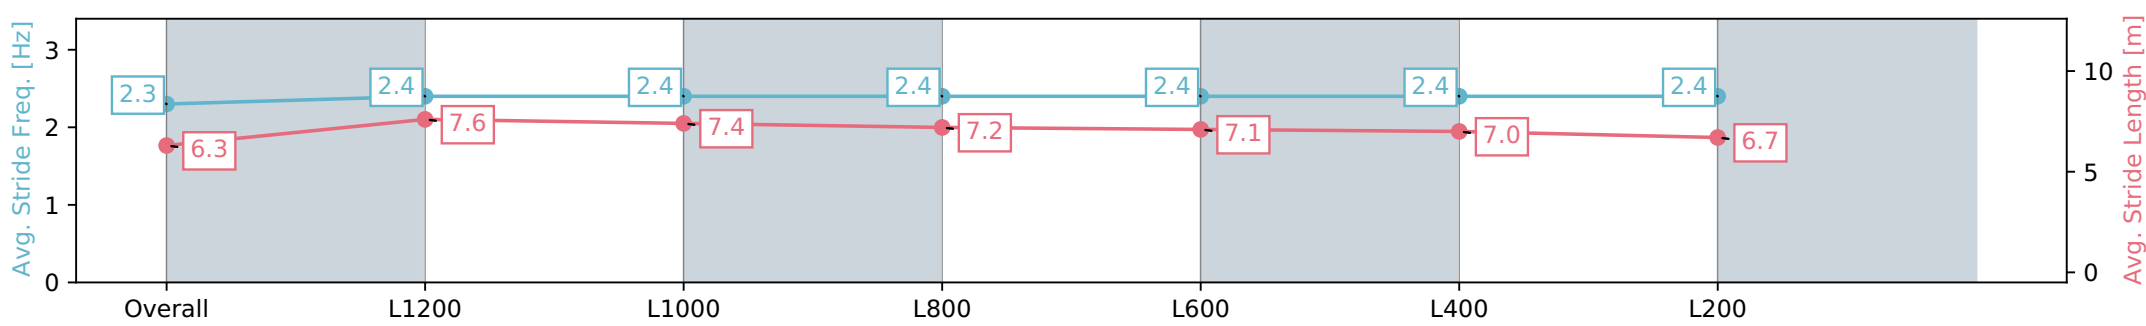

Section	Overall	L1200	L1000	L800	L600	L400	L200
Section Times	1:24.31 [6] (0:14.93)	1:09.38 [9] (0:10.94)	0:58.44 [9] (0:11.18)	0:47.26 [9] (0:11.51)	0:35.75 [8] (0:11.60)	0:24.15 [10] (0:11.65)	0:12.50 [8] (0:12.50)
Average Speed [km/h]	48.2	65.9	64.7	63.5	62.8	61.8	57.5
Top Speed [km/h]	65.9	67.3	66.0	65.4	64.1	63.8	60.3
Avg. Dist. to Rail [m]	4.8	2.0	1.3	3.0	3.4	5.1	5.1
Avg. Stride Freq. [Hz]	2.3	2.4	2.4	2.4	2.4	2.4	2.4
Avg. Stride Length [m]	6.3	7.6	7.4	7.2	7.1	7.0	6.7