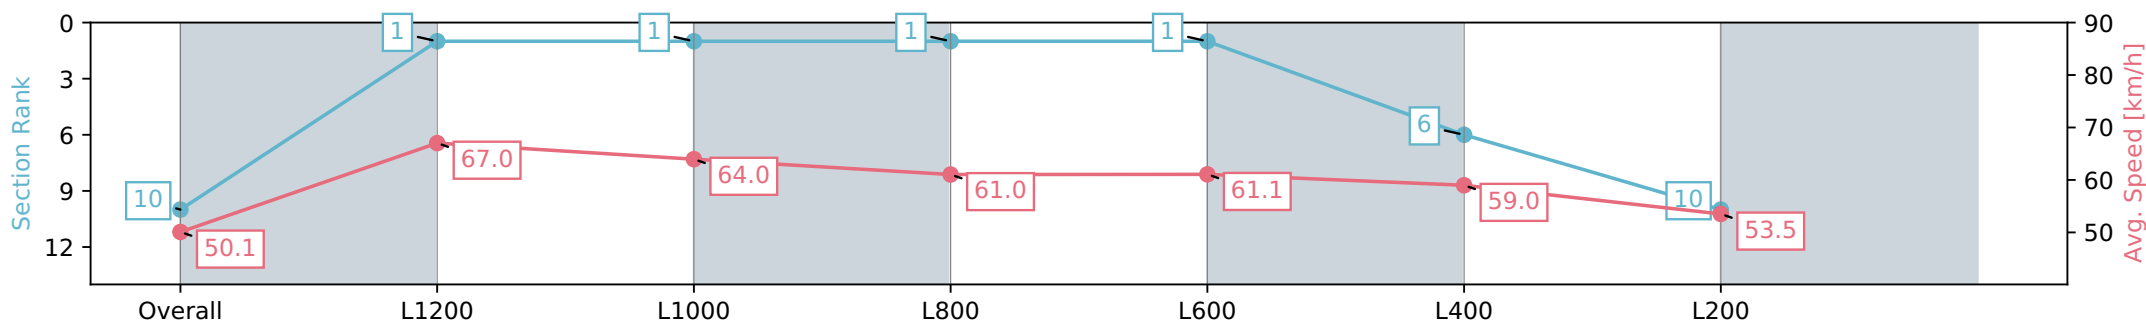

Section	Overall	L1200	L1000	L800	L600	L400	L200
Section Times	1:25.53 [10] (0:14.38)	1:11.15 [1] (0:10.72)	1:00.43 [1] (0:11.13)	0:49.30 [1] (0:11.86)	0:37.44 [1] (0:11.79)	0:25.65 [6] (0:12.19)	0:13.46 [10] (0:13.46)
Average Speed [km/h]	50.1	67.0	64.0	61.0	61.1	59.0	53.5
Top Speed [km/h]	66.6	68.4	65.5	62.2	62.6	60.4	56.4
Avg. Dist. to Rail [m]	1.4	0.7	2.1	1.0	0.8	2.7	2.2
Avg. Stride Freq. [Hz]	2.3	2.3	2.3	2.3	2.3	2.3	2.2
Avg. Stride Length [m]	6.6	7.8	7.7	7.3	7.2	7.1	6.8