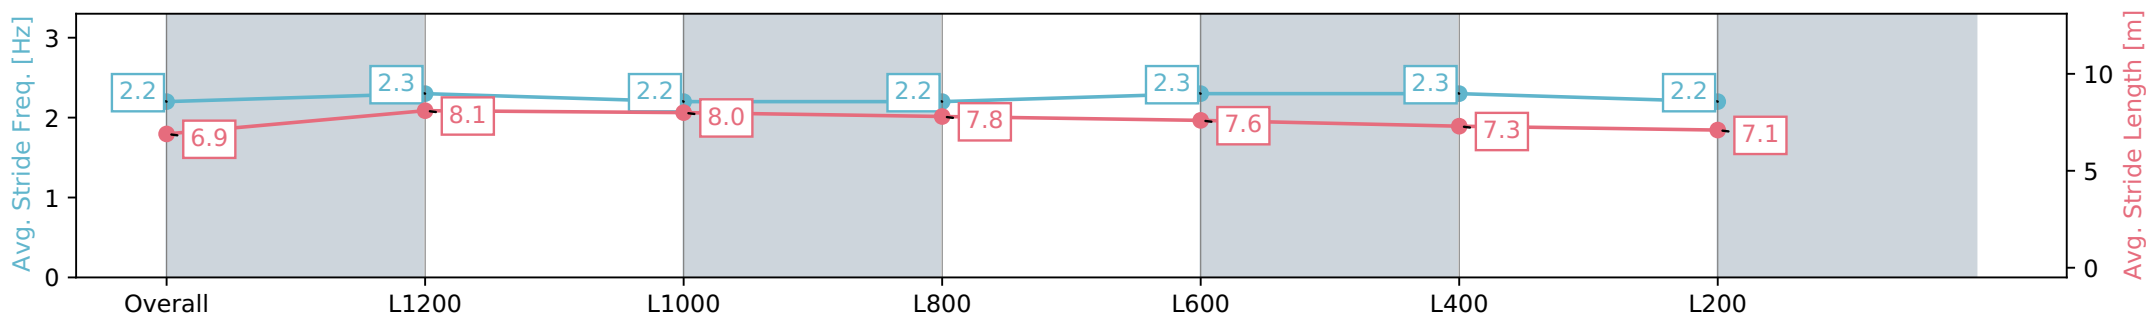

Section	Overall	L1200	L1000	L800	L600	L400	L200
Section Times	1:24.52 [7] (0:14.63)	1:09.89 [5] (0:10.79)	0:59.10 [5] (0:11.14)	0:47.96 [4] (0:11.76)	0:36.20 [4] (0:11.48)	0:24.72 [3] (0:11.92)	0:12.80 [6] (0:12.80)
Average Speed [km/h]	49.3	66.8	65.0	62.6	63.3	60.5	56.2
Top Speed [km/h]	65.9	67.3	66.5	64.3	64.3	63.3	58.5
Avg. Dist. to Rail [m]	5.1	1.6	1.4	3.8	2.7	5.5	6.4
Avg. Stride Freq. [Hz]	2.2	2.3	2.2	2.2	2.3	2.3	2.2
Avg. Stride Length [m]	6.9	8.1	8.0	7.8	7.6	7.3	7.1