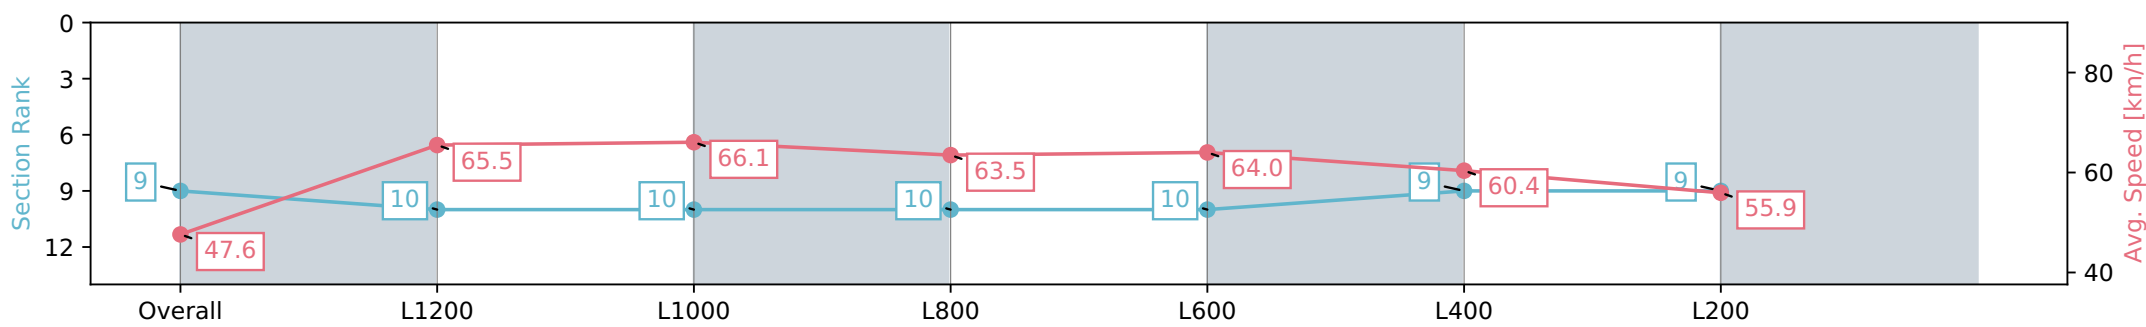

Section	Overall	L1200	L1000	L800	L600	L400	L200
Section Times	1:24.91 [9] (0:15.16)	1:09.75 [10] (0:11.00)	0:58.75 [10] (0:10.99)	0:47.76 [10] (0:11.56)	0:36.20 [10] (0:11.42)	0:24.78 [9] (0:11.92)	0:12.86 [9] (0:12.86)
Average Speed [km/h]	47.6	65.5	66.1	63.5	64.0	60.4	55.9
Top Speed [km/h]	64.1	66.9	66.7	65.1	65.0	62.8	58.3
Avg. Dist. to Rail [m]	8.4	3.1	1.6	3.8	3.8	9.0	10.4
Avg. Stride Freq. [Hz]	2.2	2.3	2.3	2.3	2.3	2.3	2.2
Avg. Stride Length [m]	6.5	7.8	7.8	7.6	7.6	7.2	7.1