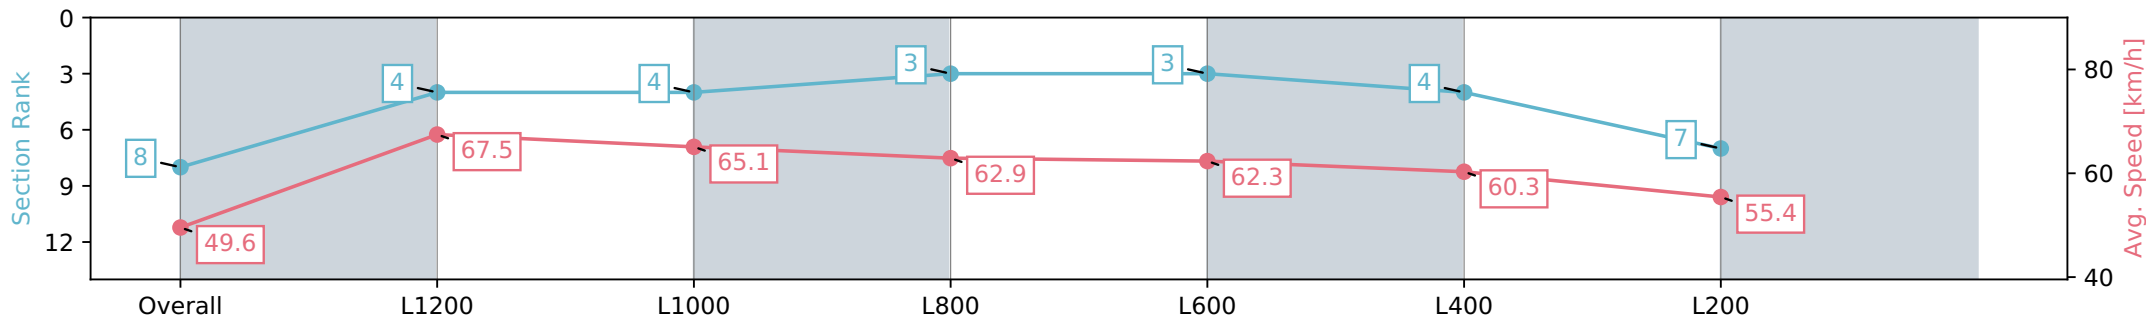

Section	Overall	L1200	L1000	L800	L600	L400	L200
Section Times	1:24.77 [8] (0:14.54)	1:10.23 [4] (0:10.70)	0:59.53 [4] (0:11.21)	0:48.32 [3] (0:11.66)	0:36.66 [3] (0:11.72)	0:24.94 [4] (0:11.94)	0:13.00 [7] (0:13.00)
Average Speed [km/h]	49.6	67.5	65.1	62.9	62.3	60.3	55.4
Top Speed [km/h]	67.4	68.9	67.3	64.1	63.2	63.2	58.0
Avg. Dist. to Rail [m]	7.3	2.8	2.5	4.0	3.7	6.4	8.0
Avg. Stride Freq. [Hz]	2.5	2.6	2.5	2.5	2.5	2.5	2.4
Avg. Stride Length [m]	6.1	7.1	7.1	7.0	6.9	6.7	6.5