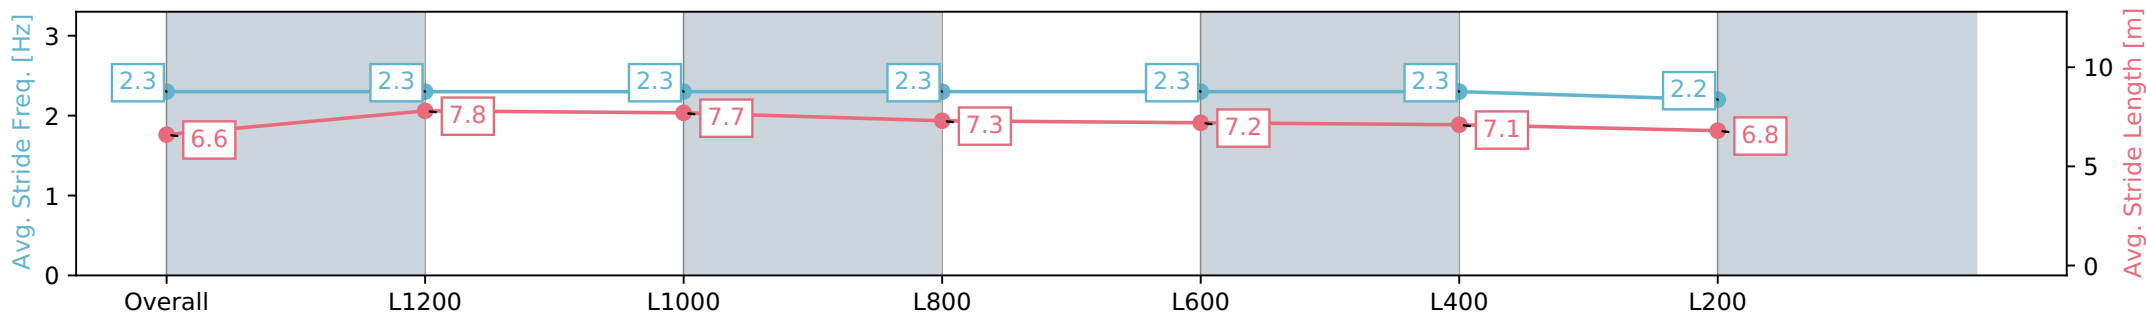

Horse/Jockey Name	FRANCE'S BOY
Finish Rank	10
Fastest Section Time (Section)	0:10.72 (L1200)
Top Speed [km/h] (Section)	68.4 (L1200)
Race State	Finished

Thomas Farms RC Murray Bridge SA - Professional

Race 6: Northpoint Murraylands Handicap - 1400m

13 January 2024 - 3:35PM

Track Rating: Good 4, Weather: Fine, Rail Position: +5m 1000m-W/ Post; +2m 1200m Chute, True Remainder

Section	Overall	L1200	L1000	L800	L600	L400	L200
Section Times	1:25.53 [10] (0:14.38)	1:11.15 [1] (0:10.72)	1:00.43 [1] (0:11.13)	0:49.30 [1] (0:11.86)	0:37.44 [1] (0:11.79)	0:25.65 [6] (0:12.19)	0:13.46 [10] (0:13.46)
Average Speed [km/h]	50.1	67.0	64.0	61.0	61.1	59.0	53.5
Top Speed [km/h]	66.6	68.4	65.5	62.2	62.6	60.4	56.4
Avg. Dist. to Rail [m]	1.4	0.7	2.1	1.0	0.8	2.7	2.2
Avg. Stride Freq. [Hz]	2.3	2.3	2.3	2.3	2.3	2.3	2.2
Avg. Stride Length [m]	6.6	7.8	7.7	7.3	7.2	7.1	6.8

- [ ] Ranking at each section and finish
- -:-:- No data available at this section
- NA No data available