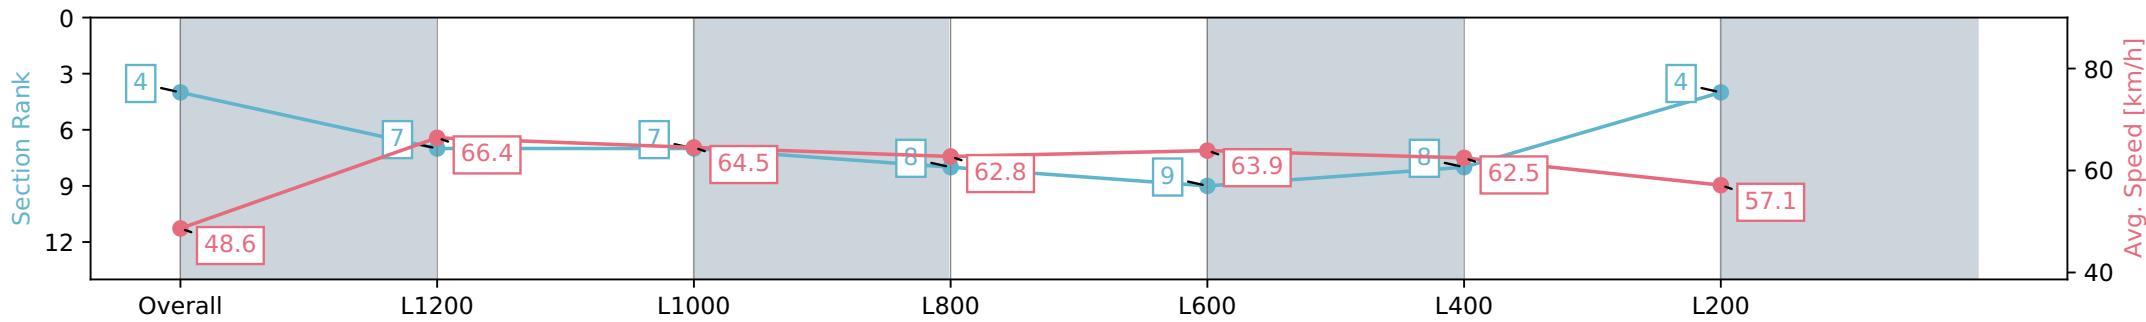

Section	Overall	L1200	L1000	L800	L600	L400	L200
Section Times	1:24.21 [4] (0:14.81)	1:09.40 [7] (0:10.83)	0:58.56 [7] (0:11.30)	0:47.27 [8] (0:11.71)	0:35.56 [9] (0:11.44)	0:24.12 [8] (0:11.53)	0:12.59 [4] (0:12.59)
Average Speed [km/h]	48.6	66.4	64.5	62.8	63.9	62.5	57.1
Top Speed [km/h]	65.0	67.4	66.4	65.0	65.5	64.2	60.0
Avg. Dist. to Rail [m]	1.8	2.2	2.0	3.8	4.3	8.0	8.4
Avg. Stride Freq. [Hz]	2.3	2.4	2.4	2.4	2.4	2.4	2.3
Avg. Stride Length [m]	6.2	7.4	7.5	7.3	7.3	7.0	6.8