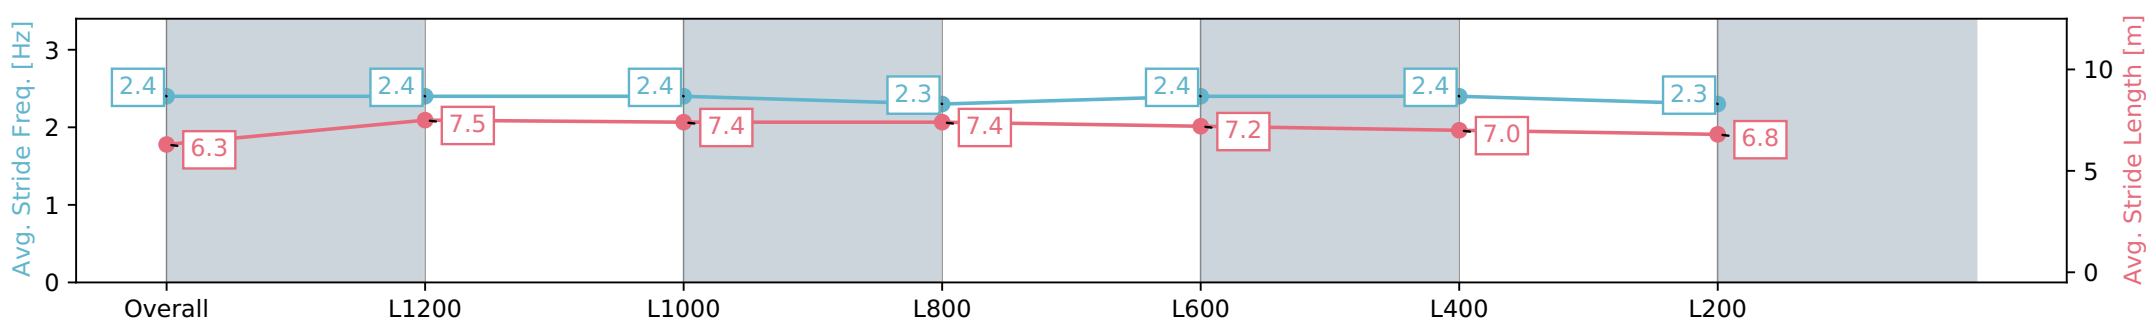

Section	Overall	L1200	L1000	L800	L600	L400	L200
Section Times	1:23.91 [2] (0:14.52)	1:09.39 [3] (0:10.71)	0:58.68 [2] (0:11.36)	0:47.32 [5] (0:11.78)	0:35.54 [5] (0:11.49)	0:24.05 [5] (0:11.49)	0:12.56 [2] (0:12.56)
Average Speed [km/h]	49.6	67.4	65.0	62.7	62.9	62.6	57.2
Top Speed [km/h]	67.0	69.4	66.5	64.1	64.3	64.3	60.5
Avg. Dist. to Rail [m]	3.4	4.1	4.8	5.0	1.0	2.1	3.5
Avg. Stride Freq. [Hz]	2.4	2.4	2.4	2.3	2.4	2.4	2.3
Avg. Stride Length [m]	6.3	7.5	7.4	7.4	7.2	7.0	6.8