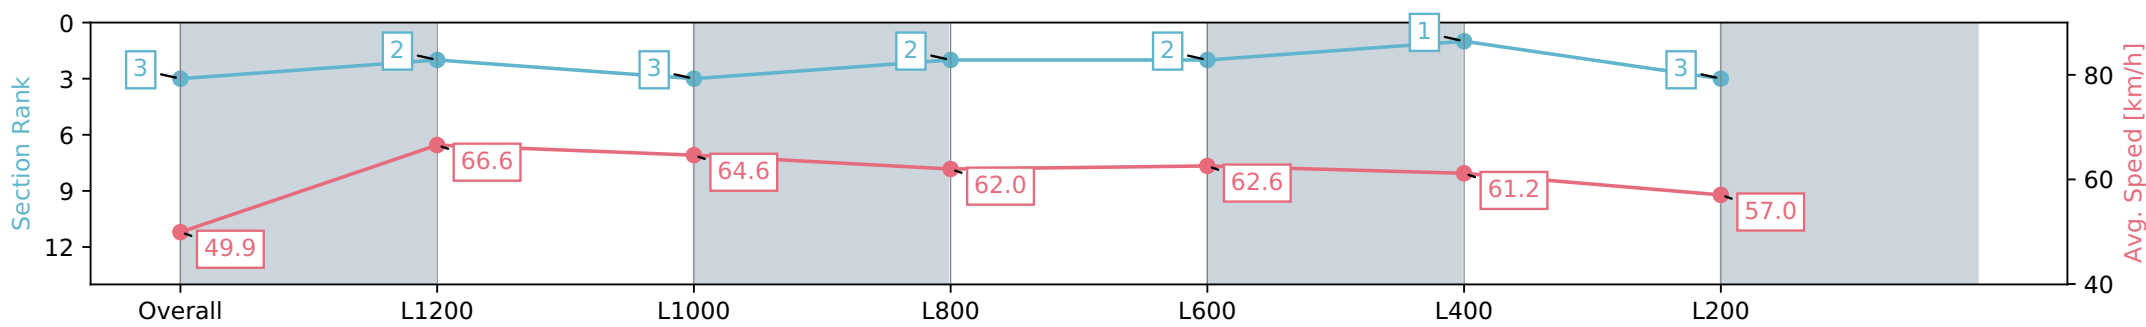

Section	Overall	L1200	L1000	L800	L600	L400	L200
Section Times	1:24.07 [3] (0:14.43)	1:09.64 [2] (0:10.81)	0:58.83 [3] (0:11.18)	0:47.65 [2] (0:11.69)	0:35.96 [2] (0:11.57)	0:24.38 [1] (0:11.78)	0:12.60 [3] (0:12.60)
Average Speed [km/h]	49.9	66.6	64.6	62.0	62.6	61.2	57.0
Top Speed [km/h]	66.7	67.6	66.1	63.9	63.3	62.8	59.7
Avg. Dist. to Rail [m]	5.0	2.1	0.7	1.6	1.5	4.6	6.1
Avg. Stride Freq. [Hz]	2.2	2.3	2.3	2.3	2.3	2.3	2.2
Avg. Stride Length [m]	6.6	7.8	7.9	7.5	7.5	7.4	7.1