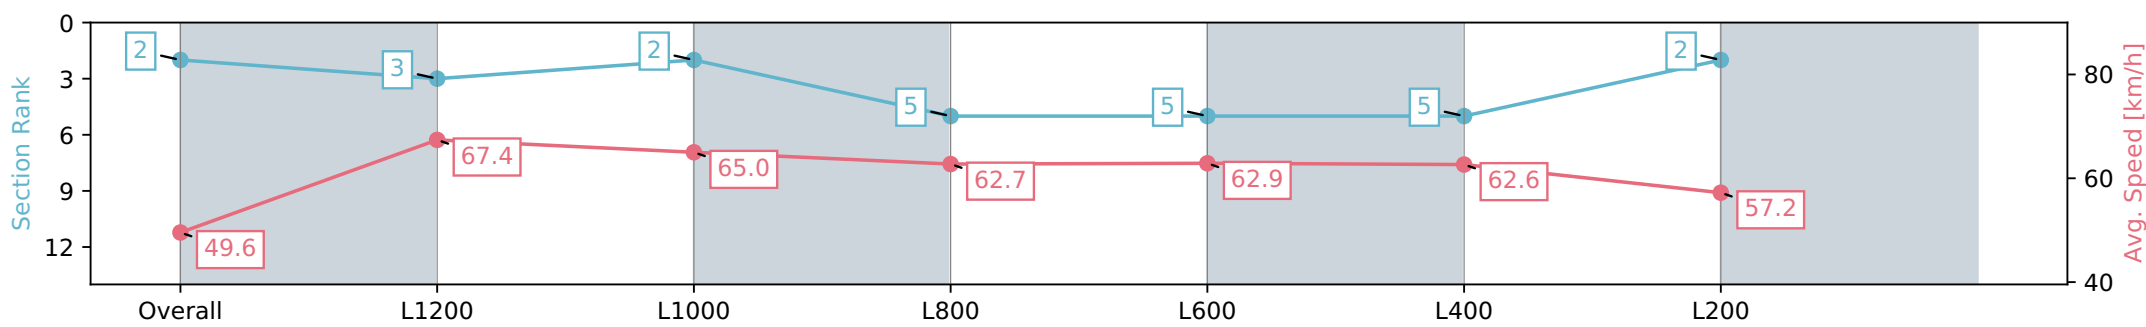

Section	Overall	L1200	L1000	L800	L600	L400	L200
Section Times	1:23.91 [2] (0:14.52)	1:09.39 [3] (0:10.71)	0:58.68 [2] (0:11.36)	0:47.32 [5] (0:11.78)	0:35.54 [5] (0:11.49)	0:24.05 [5] (0:11.49)	0:12.56 [2] (0:12.56)
Average Speed [km/h]	49.6	67.4	65.0	62.7	62.9	62.6	57.2
Top Speed [km/h]	67.0	69.4	66.5	64.1	64.3	64.3	60.5
Avg. Dist. to Rail [m]	3.4	4.1	4.8	5.0	1.0	2.1	3.5
Avg. Stride Freq. [Hz]	2.4	2.4	2.4	2.3	2.4	2.4	2.3
Avg. Stride Length [m]	6.3	7.5	7.4	7.4	7.2	7.0	6.8