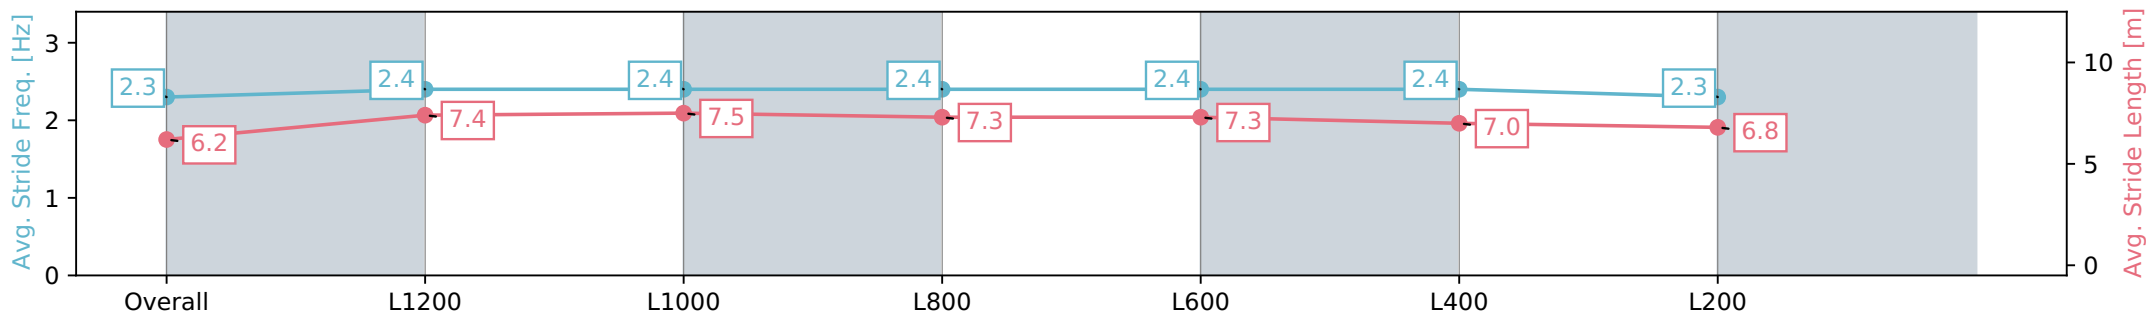

Section	Overall	L1200	L1000	L800	L600	L400	L200
Section Times	1:24.21 [4] (0:14.81)	1:09.40 [7] (0:10.83)	0:58.56 [7] (0:11.30)	0:47.27 [8] (0:11.71)	0:35.56 [9] (0:11.44)	0:24.12 [8] (0:11.53)	0:12.59 [4] (0:12.59)
Average Speed [km/h]	48.6	66.4	64.5	62.8	63.9	62.5	57.1
Top Speed [km/h]	65.0	67.4	66.4	65.0	65.5	64.2	60.0
Avg. Dist. to Rail [m]	1.8	2.2	2.0	3.8	4.3	8.0	8.4
Avg. Stride Freq. [Hz]	2.3	2.4	2.4	2.4	2.4	2.4	2.3
Avg. Stride Length [m]	6.2	7.4	7.5	7.3	7.3	7.0	6.8