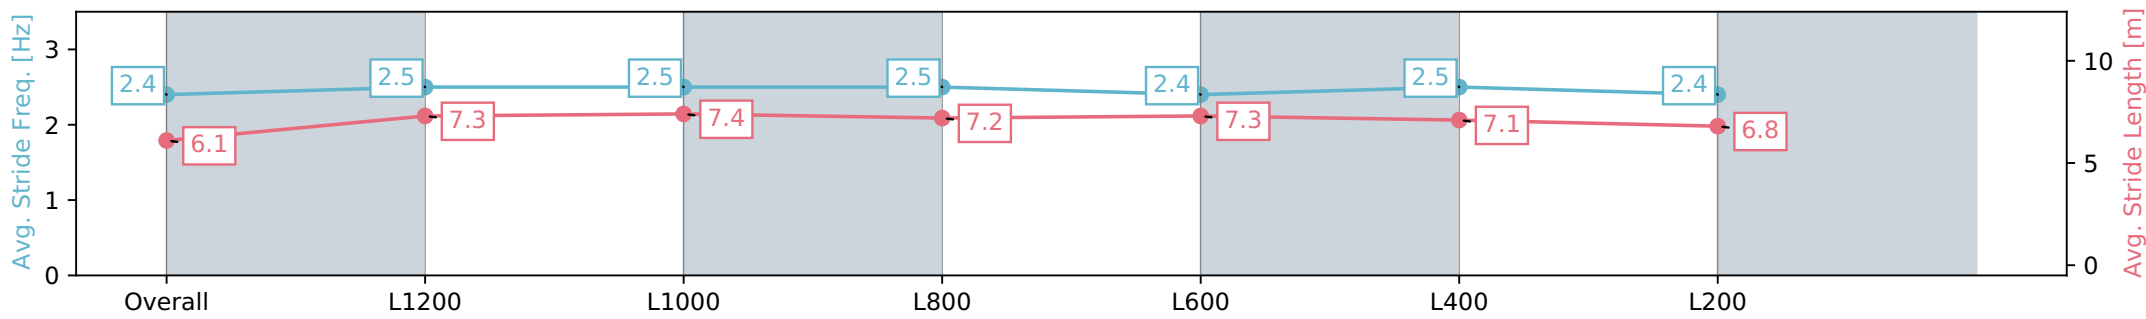

13 January 2024 - 3:35PM

Track Rating: Good 4, Weather: Fine, Rail Position: +5m 1000m-W/ Post; +2m 1200m Chute, True Remainder

Section	Overall	L1200	L1000	L800	L600	L400	L200
Section Times	1:23.85 [1] (0:14.91)	1:08.94 [8] (0:10.86)	0:58.08 [8] (0:11.13)	0:46.95 [7] (0:11.47)	0:35.48 [6] (0:11.37)	0:24.11 [2] (0:11.57)	0:12.53 [1] (0:12.53)
Average Speed [km/h]	48.3	66.4	65.4	64.4	64.5	62.2	57.5
Top Speed [km/h]	66.6	66.9	66.5	65.1	65.2	65.2	60.0
Avg. Dist. to Rail [m]	7.4	2.5	2.2	5.3	4.7	7.3	6.0
Avg. Stride Freq. [Hz]	2.4	2.5	2.5	2.5	2.4	2.5	2.4
Avg. Stride Length [m]	6.1	7.3	7.4	7.2	7.3	7.1	6.8