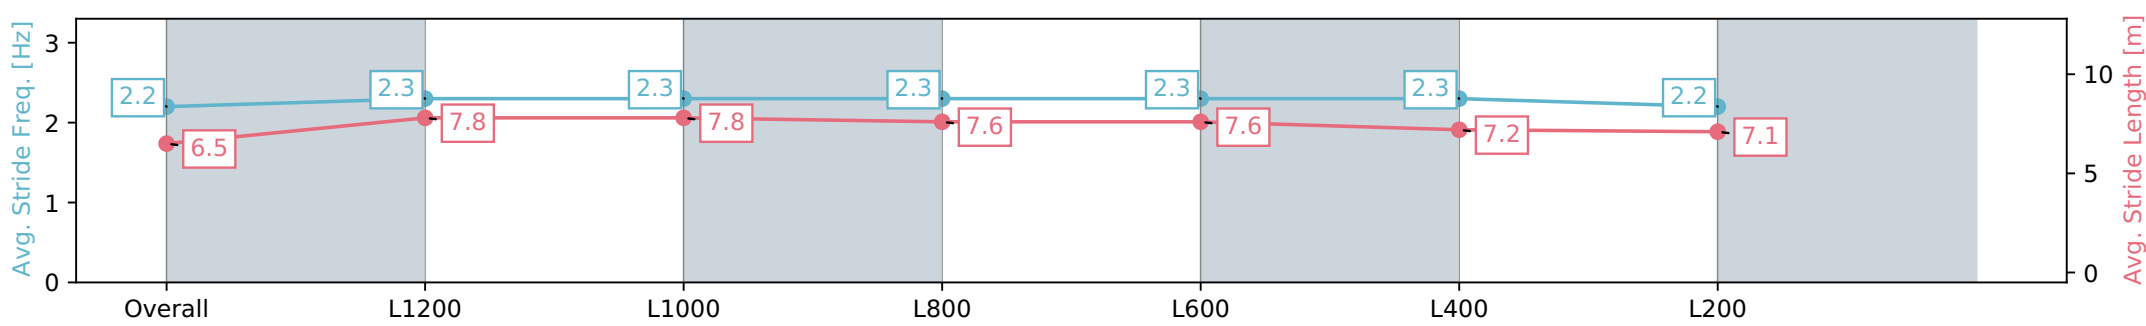

Section	Overall	L1200	L1000	L800	L600	L400	L200
Section Times	1:24.91 [9] (0:15.16)	1:09.75 [10] (0:11.00)	0:58.75 [10] (0:10.99)	0:47.76 [10] (0:11.56)	0:36.20 [10] (0:11.42)	0:24.78 [9] (0:11.92)	0:12.86 [9] (0:12.86)
Average Speed [km/h]	47.6	65.5	66.1	63.5	64.0	60.4	55.9
Top Speed [km/h]	64.1	66.9	66.7	65.1	65.0	62.8	58.3
Avg. Dist. to Rail [m]	8.4	3.1	1.6	3.8	3.8	9.0	10.4
Avg. Stride Freq. [Hz]	2.2	2.3	2.3	2.3	2.3	2.3	2.2
Avg. Stride Length [m]	6.5	7.8	7.8	7.6	7.6	7.2	7.1