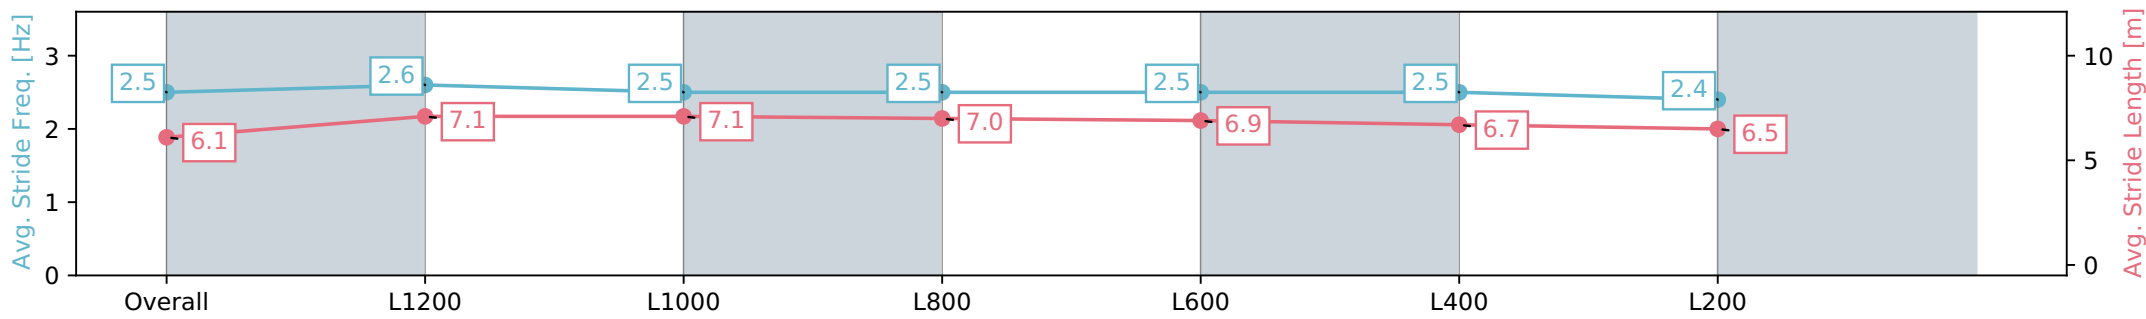

Section	Overall	L1200	L1000	L800	L600	L400	L200
Section Times	1:24.77 [8] (0:14.54)	1:10.23 [4] (0:10.70)	0:59.53 [4] (0:11.21)	0:48.32 [3] (0:11.66)	0:36.66 [3] (0:11.72)	0:24.94 [4] (0:11.94)	0:13.00 [7] (0:13.00)
Average Speed [km/h]	49.6	67.5	65.1	62.9	62.3	60.3	55.4
Top Speed [km/h]	67.4	68.9	67.3	64.1	63.2	63.2	58.0
Avg. Dist. to Rail [m]	7.3	2.8	2.5	4.0	3.7	6.4	8.0
Avg. Stride Freq. [Hz]	2.5	2.6	2.5	2.5	2.5	2.5	2.4
Avg. Stride Length [m]	6.1	7.1	7.1	7.0	6.9	6.7	6.5