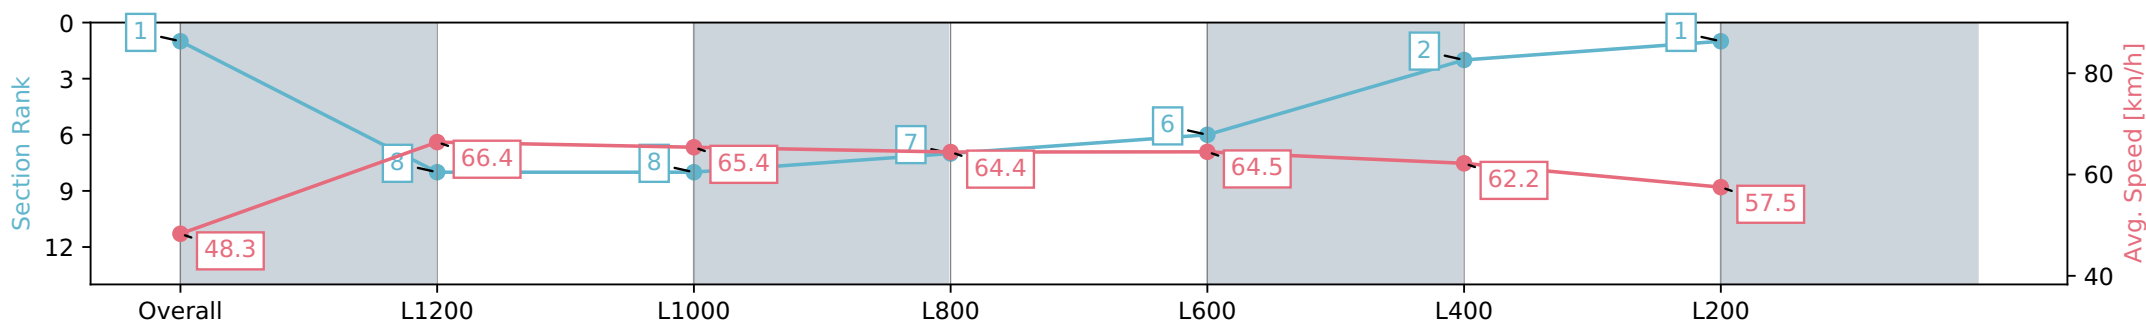

13 January 2024 - 3:35PM

Track Rating: Good 4, Weather: Fine, Rail Position: +5m 1000m-W/ Post; +2m 1200m Chute, True Remainder

Section	Overall	L1200	L1000	L800	L600	L400	L200
Section Times	1:23.85 [1] (0:14.91)	1:08.94 [8] (0:10.86)	0:58.08 [8] (0:11.13)	0:46.95 [7] (0:11.47)	0:35.48 [6] (0:11.37)	0:24.11 [2] (0:11.57)	0:12.53 [1] (0:12.53)
Average Speed [km/h]	48.3	66.4	65.4	64.4	64.5	62.2	57.5
Top Speed [km/h]	66.6	66.9	66.5	65.1	65.2	65.2	60.0
Avg. Dist. to Rail [m]	7.4	2.5	2.2	5.3	4.7	7.3	6.0
Avg. Stride Freq. [Hz]	2.4	2.5	2.5	2.5	2.4	2.5	2.4
Avg. Stride Length [m]	6.1	7.3	7.4	7.2	7.3	7.1	6.8