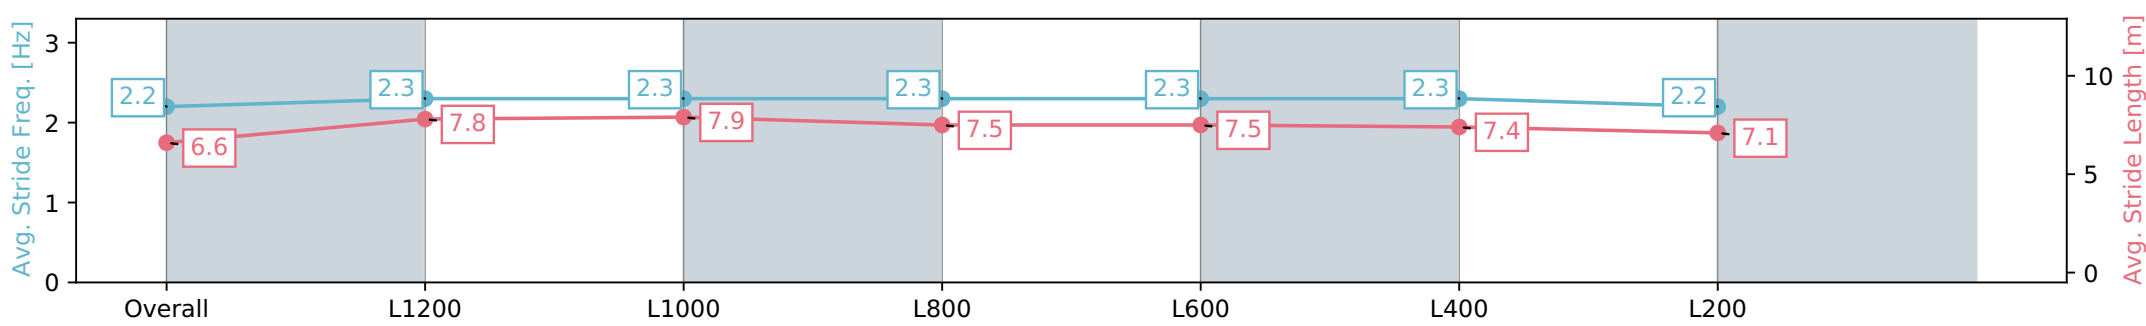

Section	Overall	L1200	L1000	L800	L600	L400	L200
Section Times	1:24.07 [3] (0:14.43)	1:09.64 [2] (0:10.81)	0:58.83 [3] (0:11.18)	0:47.65 [2] (0:11.69)	0:35.96 [2] (0:11.57)	0:24.38 [1] (0:11.78)	0:12.60 [3] (0:12.60)
Average Speed [km/h]	49.9	66.6	64.6	62.0	62.6	61.2	57.0
Top Speed [km/h]	66.7	67.6	66.1	63.9	63.3	62.8	59.7
Avg. Dist. to Rail [m]	5.0	2.1	0.7	1.6	1.5	4.6	6.1
Avg. Stride Freq. [Hz]	2.2	2.3	2.3	2.3	2.3	2.3	2.2
Avg. Stride Length [m]	6.6	7.8	7.9	7.5	7.5	7.4	7.1