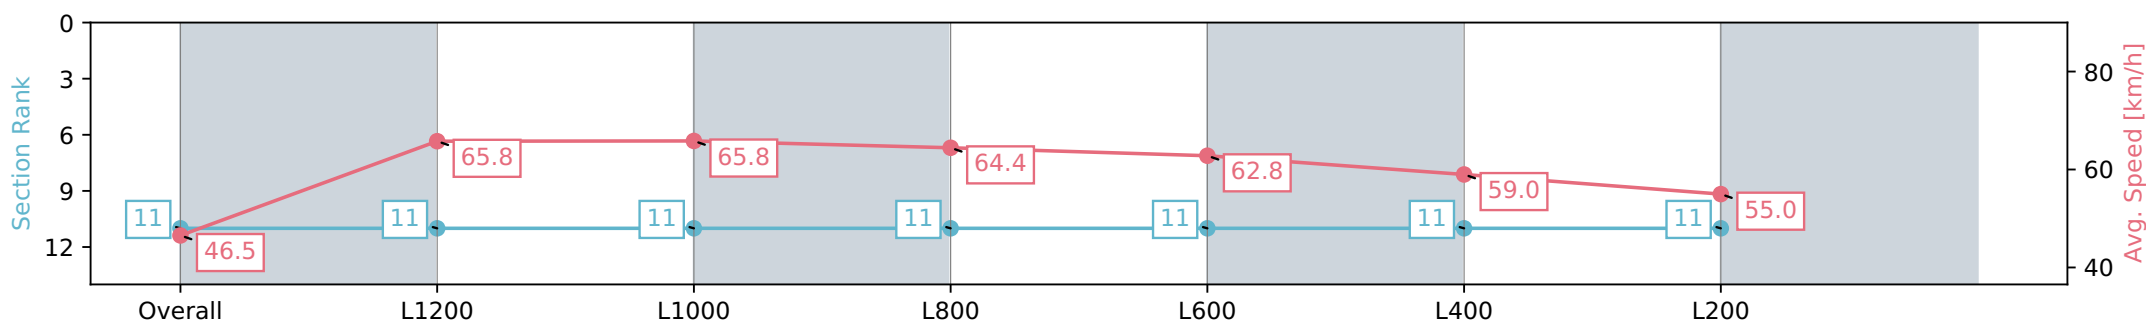

Horse/Jockey Name	SHAKESPEARE
Finish Rank	11
Fastest Section Time (Section)	0:10.96 (L1200)
Top Speed [km/h] (Section)	67.0 (L1200)
Race State	Finished

Thomas Farms RC Murray Bridge SA - Professional

Race 6: Northpoint Murraylands Handicap - 1400m

13 January 2024 - 3:35PM

Track Rating: Good 4, Weather: Fine, Rail Position: +5m 1000m-W/ Post; +2m 1200m Chute, True Remainder

Section	Overall	L1200	L1000	L800	L600	L400	L200
Section Times	1:25.92 [11] (0:15.46)	1:10.46 [11] (0:10.96)	0:59.50 [11] (0:11.03)	0:48.47 [11] (0:11.46)	0:37.01 [11] (0:11.67)	0:25.34 [11] (0:12.24)	0:13.10 [11] (0:13.10)
Average Speed [km/h]	46.5	65.8	65.8	64.4	62.8	59.0	55.0
Top Speed [km/h]	64.4	67.0	66.9	64.8	64.8	61.6	57.2
Avg. Dist. to Rail [m]	3.7	2.1	1.7	4.8	5.1	7.7	8.2
Avg. Stride Freq. [Hz]	2.1	2.4	2.4	2.4	2.4	2.3	2.2
Avg. Stride Length [m]	6.5	7.7	7.6	7.6	7.3	7.1	6.8

- [ ] Ranking at each section and finish
- -:-:- No data available at this section
- NA No data available