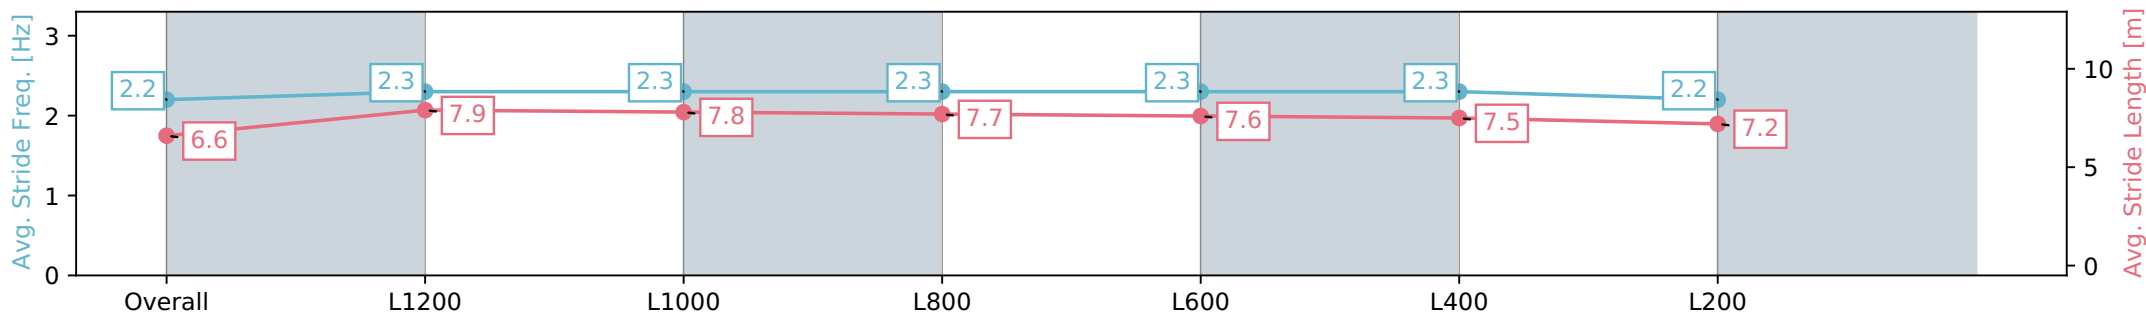

Section	Overall	L1200	L1000	L800	L600	L400	L200
Section Times	1:24.30 [5] (0:14.75)	1:09.55 [6] (0:10.81)	0:58.74 [6] (0:11.28)	0:47.45 [6] (0:11.62)	0:35.83 [7] (0:11.59)	0:24.24 [7] (0:11.62)	0:12.62 [5] (0:12.62)
Average Speed [km/h]	48.7	66.7	64.2	63.1	62.6	62.1	56.9
Top Speed [km/h]	65.2	67.6	66.0	63.8	63.2	63.8	60.3
Avg. Dist. to Rail [m]	0.7	0.5	1.5	3.5	2.2	4.0	3.3
Avg. Stride Freq. [Hz]	2.2	2.3	2.3	2.3	2.3	2.3	2.2
Avg. Stride Length [m]	6.6	7.9	7.8	7.7	7.6	7.5	7.2