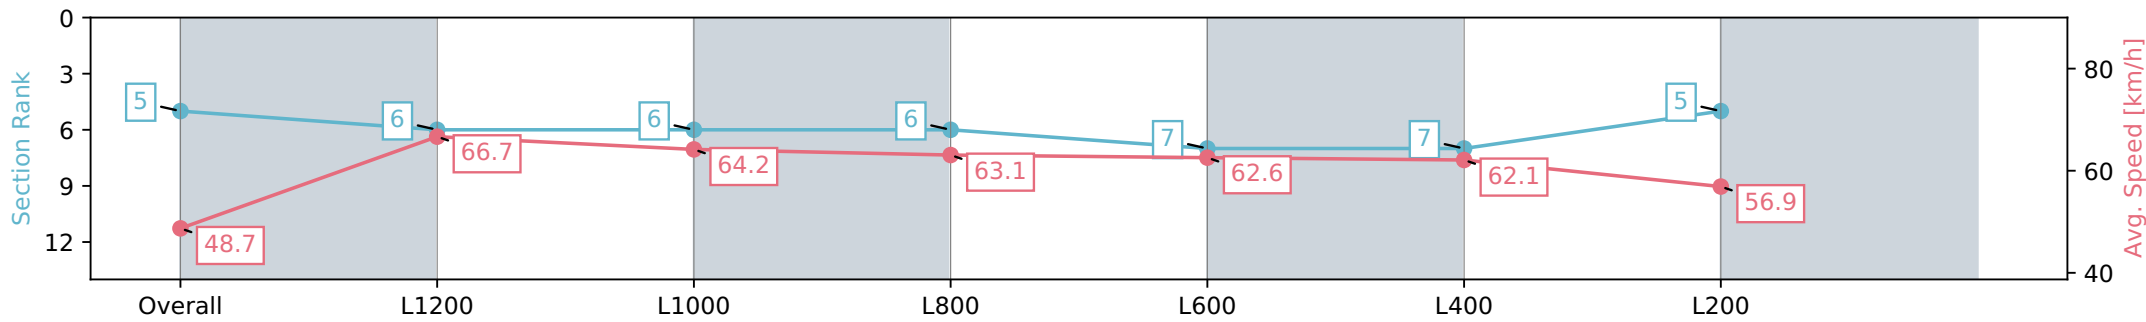

Section	Overall	L1200	L1000	L800	L600	L400	L200
Section Times	1:24.30 [5] (0:14.75)	1:09.55 [6] (0:10.81)	0:58.74 [6] (0:11.28)	0:47.45 [6] (0:11.62)	0:35.83 [7] (0:11.59)	0:24.24 [7] (0:11.62)	0:12.62 [5] (0:12.62)
Average Speed [km/h]	48.7	66.7	64.2	63.1	62.6	62.1	56.9
Top Speed [km/h]	65.2	67.6	66.0	63.8	63.2	63.8	60.3
Avg. Dist. to Rail [m]	0.7	0.5	1.5	3.5	2.2	4.0	3.3
Avg. Stride Freq. [Hz]	2.2	2.3	2.3	2.3	2.3	2.3	2.2
Avg. Stride Length [m]	6.6	7.9	7.8	7.7	7.6	7.5	7.2