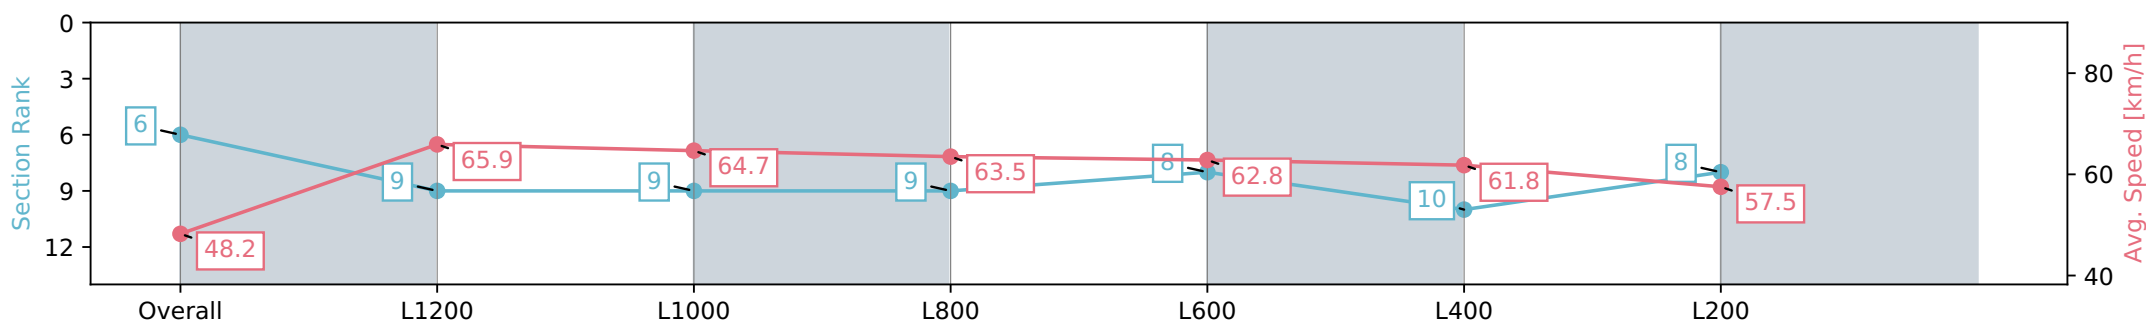

Section	Overall	L1200	L1000	L800	L600	L400	L200
Section Times	1:24.31 [6] (0:14.93)	1:09.38 [9] (0:10.94)	0:58.44 [9] (0:11.18)	0:47.26 [9] (0:11.51)	0:35.75 [8] (0:11.60)	0:24.15 [10] (0:11.65)	0:12.50 [8] (0:12.50)
Average Speed [km/h]	48.2	65.9	64.7	63.5	62.8	61.8	57.5
Top Speed [km/h]	65.9	67.3	66.0	65.4	64.1	63.8	60.3
Avg. Dist. to Rail [m]	4.8	2.0	1.3	3.0	3.4	5.1	5.1
Avg. Stride Freq. [Hz]	2.3	2.4	2.4	2.4	2.4	2.4	2.4
Avg. Stride Length [m]	6.3	7.6	7.4	7.2	7.1	7.0	6.7