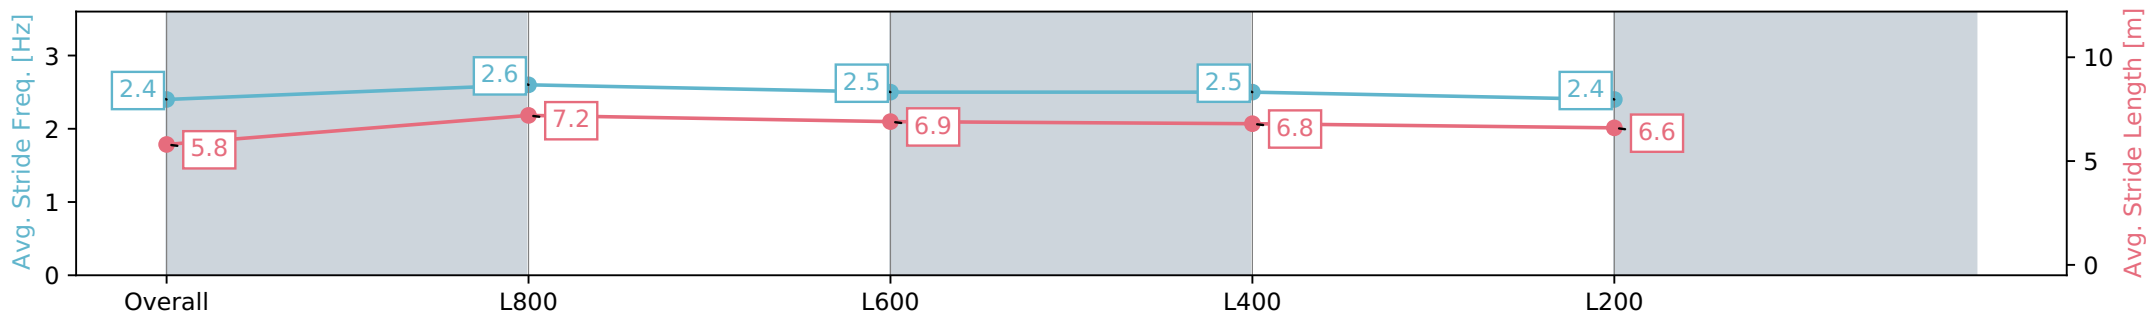

Section	Overall	L1000	L800	L600	L400
Section Times	1:00.02 [8] (0:14.00)	0:46.02 [6] (0:10.56)	0:35.45 [3] (0:11.18)	0:24.27 [4] (0:11.51)	0:12.76 [4] (0:12.76)
Average Speed [km/h]	51.6	69.3	65.6	62.6	56.4
Top Speed [km/h]	69.8	71.5	67.6	64.7	59.8
Avg. Dist. to Rail [m]	5.9	5.6	5.0	8.0	6.2
Avg. Stride Freq. [Hz]	2.4	2.6	2.5	2.5	2.4
Avg. Stride Length [m]	5.8	7.2	6.9	6.8	6.6