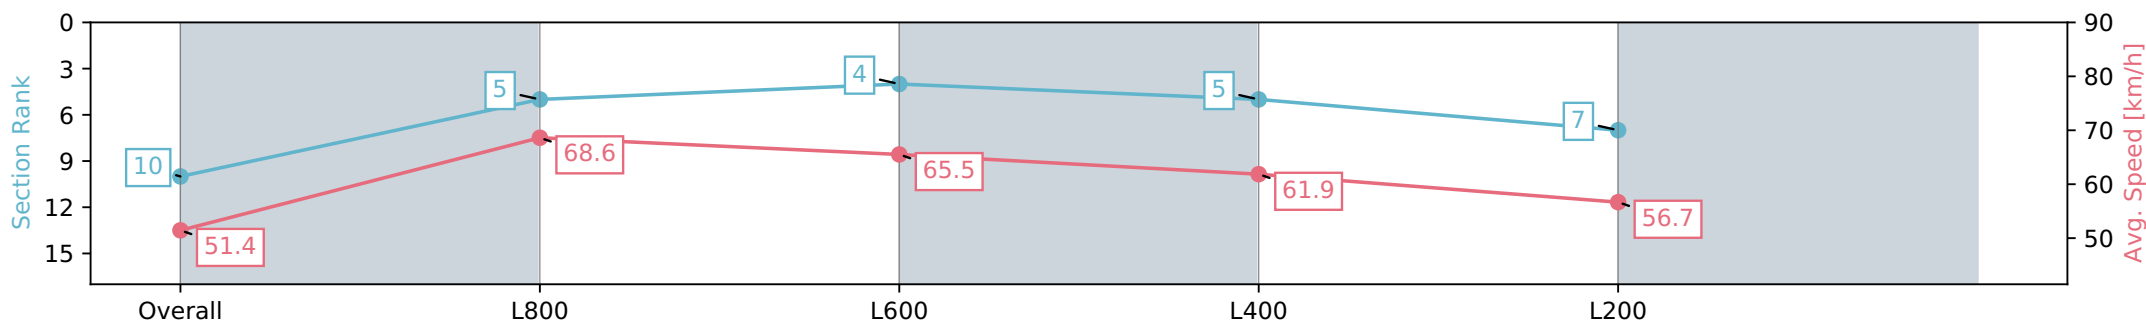

Section	Overall	L1000	L800	L600	L400
Section Times	1:00.15 [10] (0:13.99)	0:46.16 [5] (0:10.65)	0:35.51 [4] (0:11.17)	0:24.34 [5] (0:11.64)	0:12.70 [7] (0:12.70)
Average Speed [km/h]	51.4	68.6	65.5	61.9	56.7
Top Speed [km/h]	68.4	69.6	67.5	64.9	60.0
Avg. Dist. to Rail [m]	1.1	3.6	4.5	5.9	4.4
Avg. Stride Freq. [Hz]	2.3	2.5	2.4	2.4	2.3
Avg. Stride Length [m]	6.1	7.6	7.5	7.2	6.9