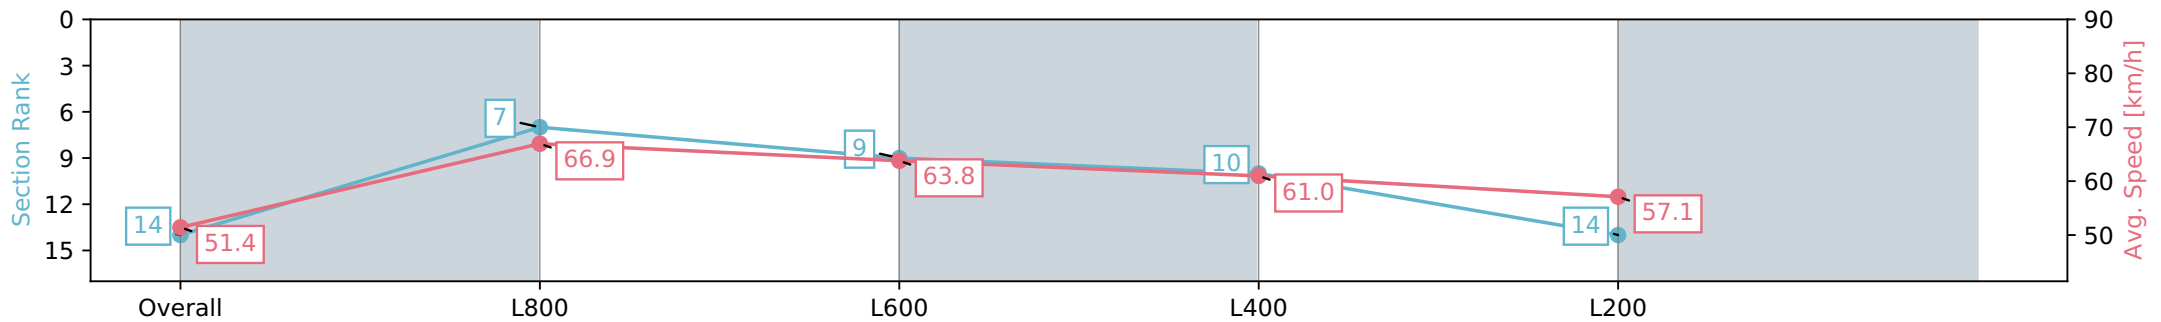

Horse/Jockey Name	BARYNYA
Finish Rank	14
Fastest Section Time (Section)	0:10.83 (L800)
Top Speed [km/h] (Section)	68.2 (L800)
Race State	Finished

Thomas Farms RC Murray Bridge SA - Professional

Race 2: Thomas Farms Three-Year-Old Maiden Plate - 1000m

13 January 2024 - 1:09PM

Track Rating: Soft 5, Weather: Overcast, Rail Position: +5m 1000m-W/Post; +2m 1200m Chute, True Remainder

Section	Overall	L1000	L800	L600	L400
Section Times	1:00.62 [14] (0:14.01)	0:46.61 [7] (0:10.83)	0:35.78 [9] (0:11.34)	0:24.44 [10] (0:11.82)	0:12.62 [14] (0:12.62)
Average Speed [km/h]	51.4	66.9	63.8	61.0	57.1
Top Speed [km/h]	67.1	68.2	65.5	62.6	59.1
Avg. Dist. to Rail [m]	1.3	1.6	1.6	2.5	2.2
Avg. Stride Freq. [Hz]	2.3	2.4	2.3	2.3	2.3
Avg. Stride Length [m]	6.0	7.7	7.6	7.3	7.0

Report Created: Sat 13 January 2024 13:58:36 GMT+11 (Note: Timing is based on positional data)

- [ ] Ranking at each section and finish
- -:-:- No data available at this section
- NA No data available