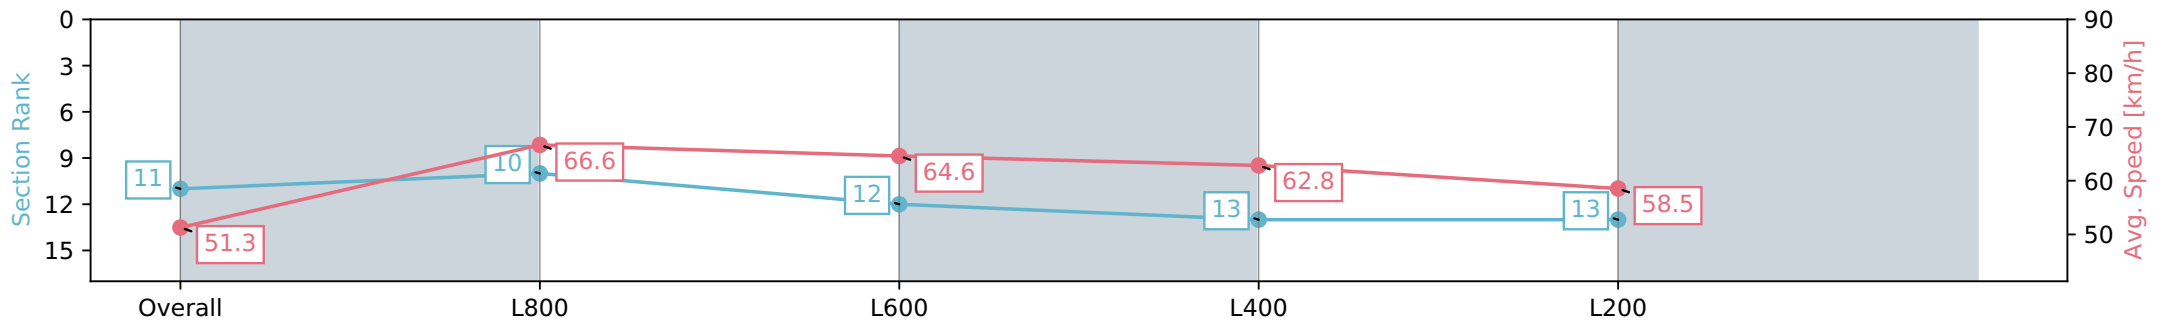

Section	Overall	L1000	L800	L600	L400
Section Times	1:00.30 [11] (0:14.08)	0:46.22 [10] (0:11.00)	0:35.22 [12] (0:11.46)	0:23.76 [13] (0:11.46)	0:12.30 [13] (0:12.30)
Average Speed [km/h]	51.3	66.6	64.6	62.8	58.5
Top Speed [km/h]	68.6	69.0	66.8	64.7	61.0
Avg. Dist. to Rail [m]	7.1	6.0	6.6	7.8	8.6
Avg. Stride Freq. [Hz]	2.3	2.4	2.4	2.4	2.3
Avg. Stride Length [m]	6.0	7.7	7.5	7.3	7.0