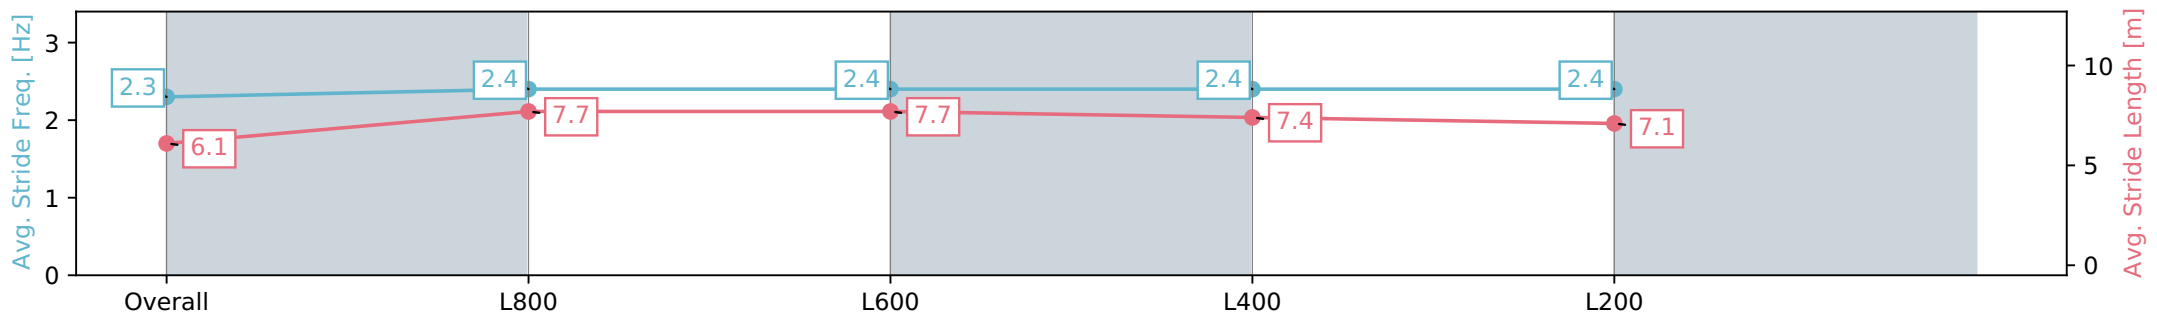

Section	Overall	L1000	L800	L600	L400
Section Times	0:59.24 [3] (0:14.22)	0:45.02 [11] (0:10.79)	0:34.23 [11] (0:11.10)	0:23.13 [9] (0:11.34)	0:11.79 [6] (0:11.79)
Average Speed [km/h]	50.7	67.5	65.9	63.4	61.1
Top Speed [km/h]	67.9	69.1	67.2	66.7	62.3
Avg. Dist. to Rail [m]	3.3	3.1	4.0	10.3	10.6
Avg. Stride Freq. [Hz]	2.3	2.4	2.4	2.4	2.4
Avg. Stride Length [m]	6.1	7.7	7.7	7.4	7.1