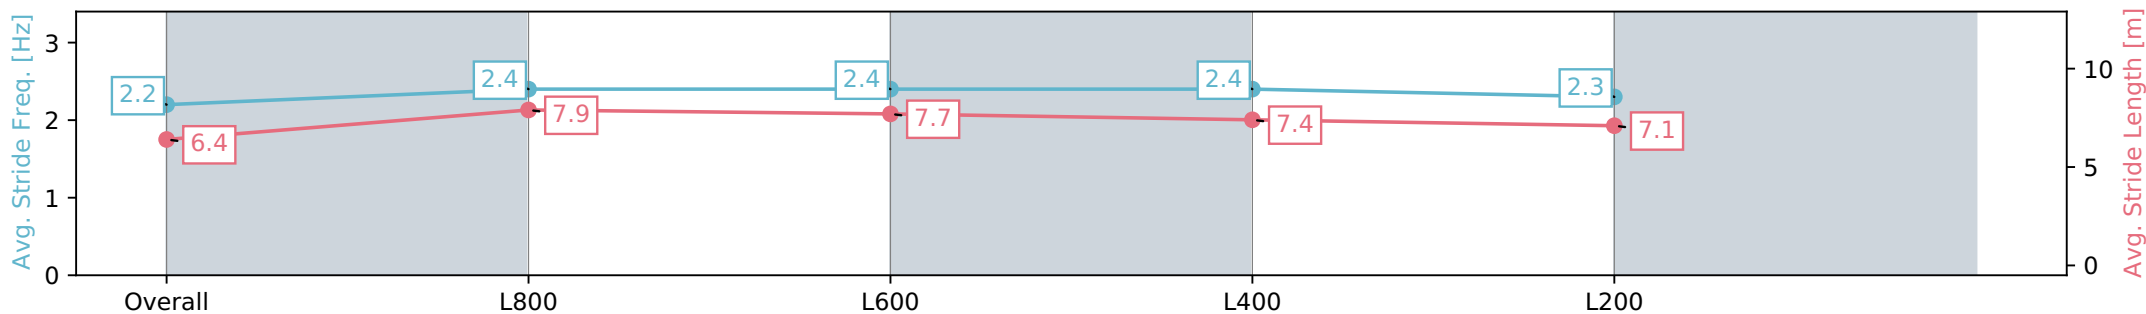

Section	Overall	L1000	L800	L600	L400
Section Times	1:00.09 [9] (0:14.39)	0:45.70 [14] (0:10.71)	0:34.99 [13] (0:11.36)	0:23.63 [12] (0:11.42)	0:12.21 [10] (0:12.21)
Average Speed [km/h]	50.2	69.0	65.2	63.1	59.1
Top Speed [km/h]	69.1	71.1	67.1	65.3	62.2
Avg. Dist. to Rail [m]	10.1	8.0	7.5	10.4	11.1
Avg. Stride Freq. [Hz]	2.2	2.4	2.4	2.4	2.3
Avg. Stride Length [m]	6.4	7.9	7.7	7.4	7.1