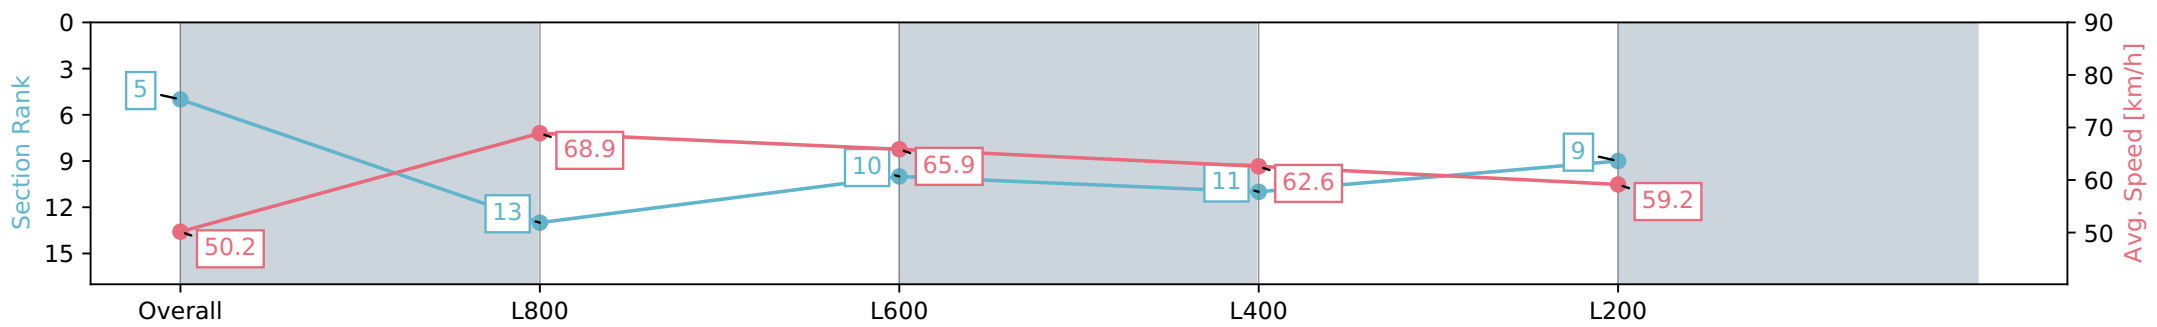

Section	Overall	L1000	L800	L600	L400
Section Times	0:59.87 [5] (0:14.39)	0:45.48 [13] (0:10.61)	0:34.87 [10] (0:11.21)	0:23.66 [11] (0:11.51)	0:12.15 [9] (0:12.15)
Average Speed [km/h]	50.2	68.9	65.9	62.6	59.2
Top Speed [km/h]	69.8	70.7	66.9	64.8	62.1
Avg. Dist. to Rail [m]	6.7	4.8	6.2	8.9	9.1
Avg. Stride Freq. [Hz]	2.3	2.5	2.4	2.3	2.3
Avg. Stride Length [m]	5.9	7.8	7.6	7.4	7.1