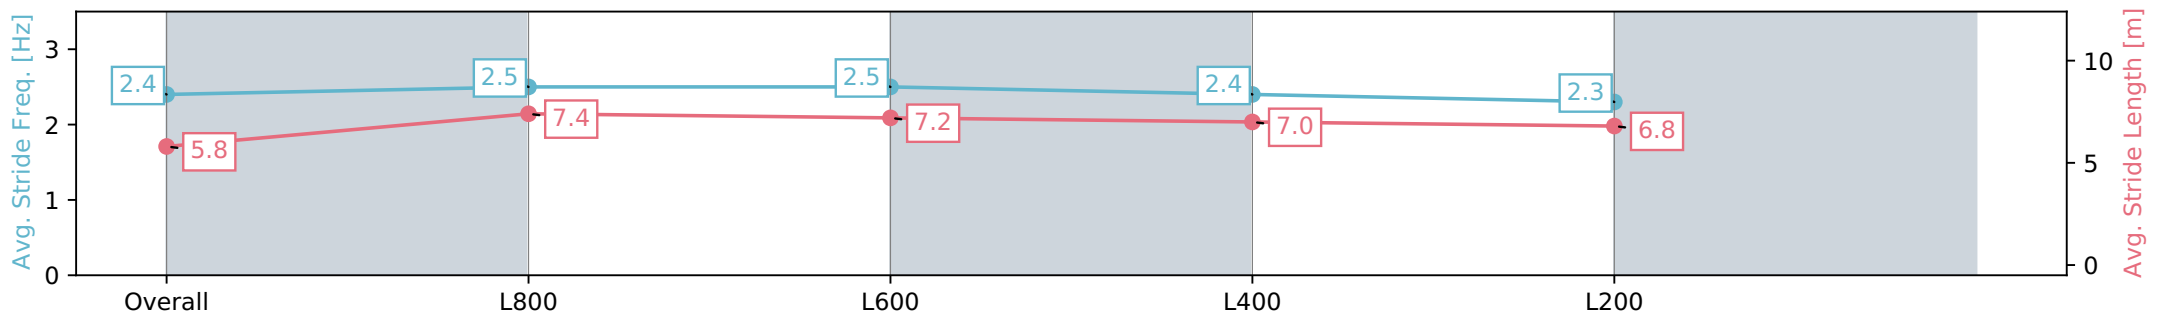

Section	Overall	L1000	L800	L600	L400
Section Times	1:00.55 [13] (0:14.05)	0:46.50 [9] (0:10.76)	0:35.74 [8] (0:11.28)	0:24.45 [8] (0:11.79)	0:12.66 [11] (0:12.66)
Average Speed [km/h]	51.3	67.8	64.6	61.1	56.8
Top Speed [km/h]	68.0	68.9	66.1	64.1	59.0
Avg. Dist. to Rail [m]	1.3	4.1	3.2	3.2	3.6
Avg. Stride Freq. [Hz]	2.4	2.5	2.5	2.4	2.3
Avg. Stride Length [m]	5.8	7.4	7.2	7.0	6.8