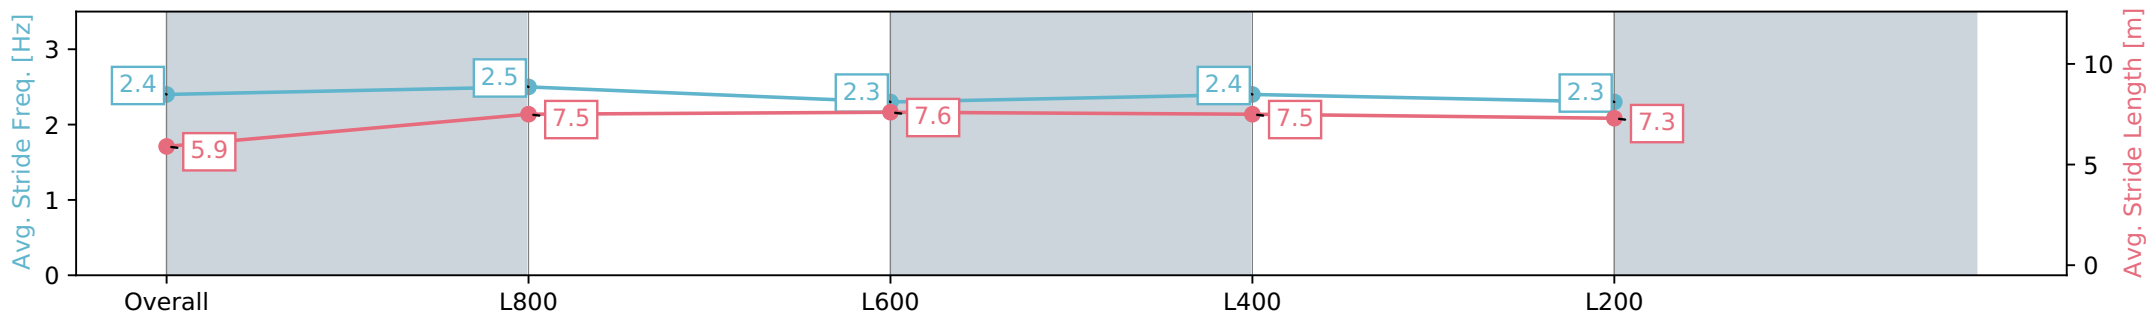

Section	Overall	L1000	L800	L600	L400
Section Times	0:59.99 [7] (0:14.32)	0:45.67 [12] (0:10.90)	0:34.77 [14] (0:11.52)	0:23.25 [14] (0:11.18)	0:12.07 [12] (0:12.07)
Average Speed [km/h]	50.5	67.5	64.1	64.3	59.7
Top Speed [km/h]	68.0	68.8	65.0	65.3	62.6
Avg. Dist. to Rail [m]	10.0	7.4	5.6	5.4	6.5
Avg. Stride Freq. [Hz]	2.4	2.5	2.3	2.4	2.3
Avg. Stride Length [m]	5.9	7.5	7.6	7.5	7.3