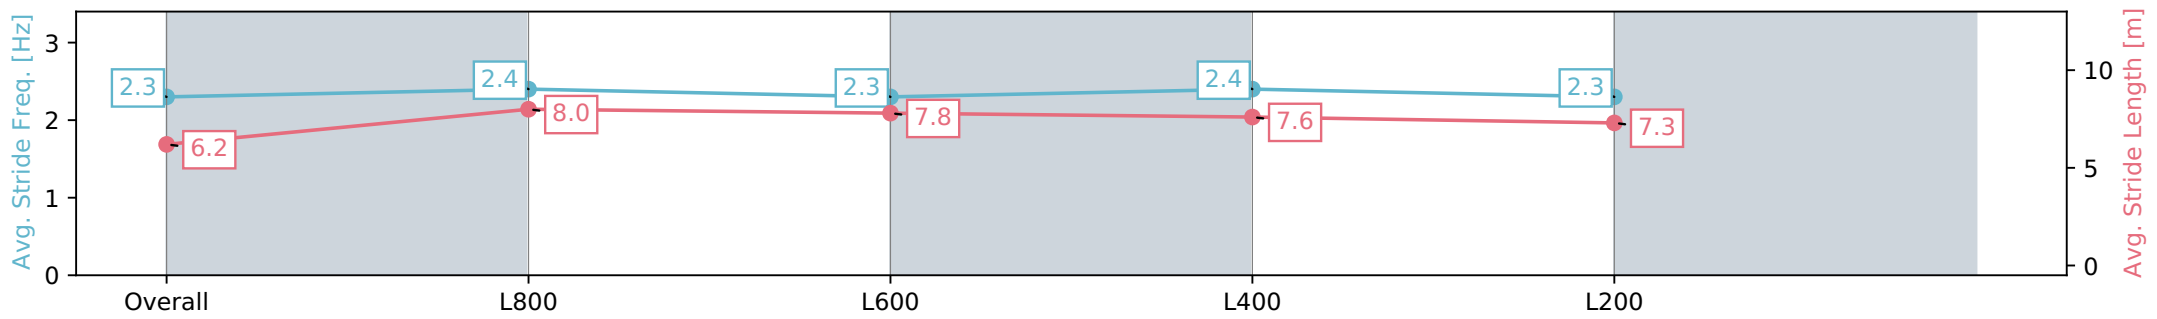

13 January 2024 - 1:09PM

Track Rating: Soft 5, Weather: Overcast, Rail Position: +5m 1000m-W/Post; +2m 1200m Chute, True Remainder

Section	Overall	L1000	L800	L600	L400
Section Times	0:58.40 [1] (0:13.81)	0:44.59 [2] (0:10.54)	0:34.05 [1] (0:11.05)	0:23.00 [1] (0:11.12)	0:11.88 [1] (0:11.88)
Average Speed [km/h]	52.2	68.8	65.9	64.8	60.7
Top Speed [km/h]	68.4	70.1	67.7	66.9	62.7
Avg. Dist. to Rail [m]	2.2	2.8	3.4	6.1	5.3
Avg. Stride Freq. [Hz]	2.3	2.4	2.3	2.4	2.3
Avg. Stride Length [m]	6.2	8.0	7.8	7.6	7.3