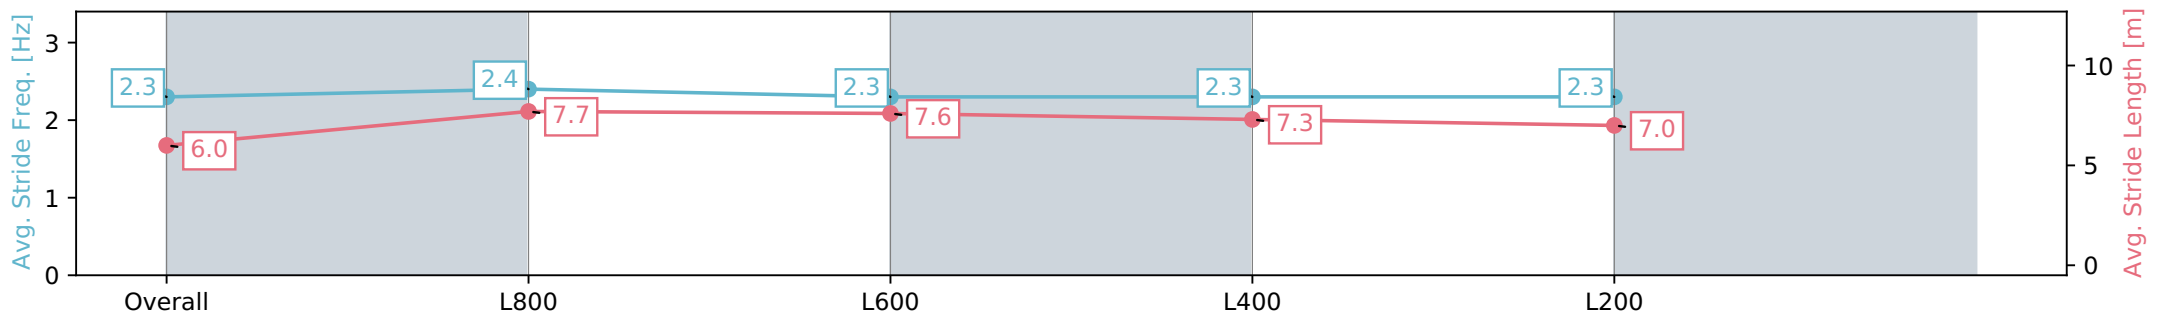

Section	Overall	L1000	L800	L600	L400
Section Times	1:00.62 [14] (0:14.01)	0:46.61 [7] (0:10.83)	0:35.78 [9] (0:11.34)	0:24.44 [10] (0:11.82)	0:12.62 [14] (0:12.62)
Average Speed [km/h]	51.4	66.9	63.8	61.0	57.1
Top Speed [km/h]	67.1	68.2	65.5	62.6	59.1
Avg. Dist. to Rail [m]	1.3	1.6	1.6	2.5	2.2
Avg. Stride Freq. [Hz]	2.3	2.4	2.3	2.3	2.3
Avg. Stride Length [m]	6.0	7.7	7.6	7.3	7.0