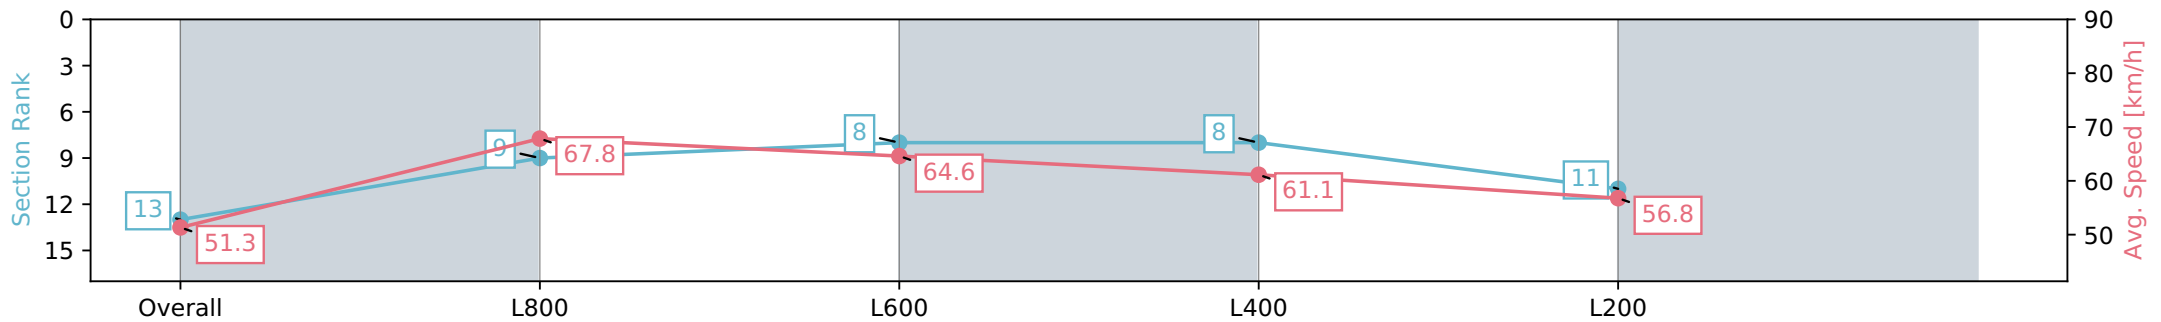

Section	Overall	L1000	L800	L600	L400
Section Times	1:00.55 [13] (0:14.05)	0:46.50 [9] (0:10.76)	0:35.74 [8] (0:11.28)	0:24.45 [8] (0:11.79)	0:12.66 [11] (0:12.66)
Average Speed [km/h]	51.3	67.8	64.6	61.1	56.8
Top Speed [km/h]	68.0	68.9	66.1	64.1	59.0
Avg. Dist. to Rail [m]	1.3	4.1	3.2	3.2	3.6
Avg. Stride Freq. [Hz]	2.4	2.5	2.5	2.4	2.3
Avg. Stride Length [m]	5.8	7.4	7.2	7.0	6.8