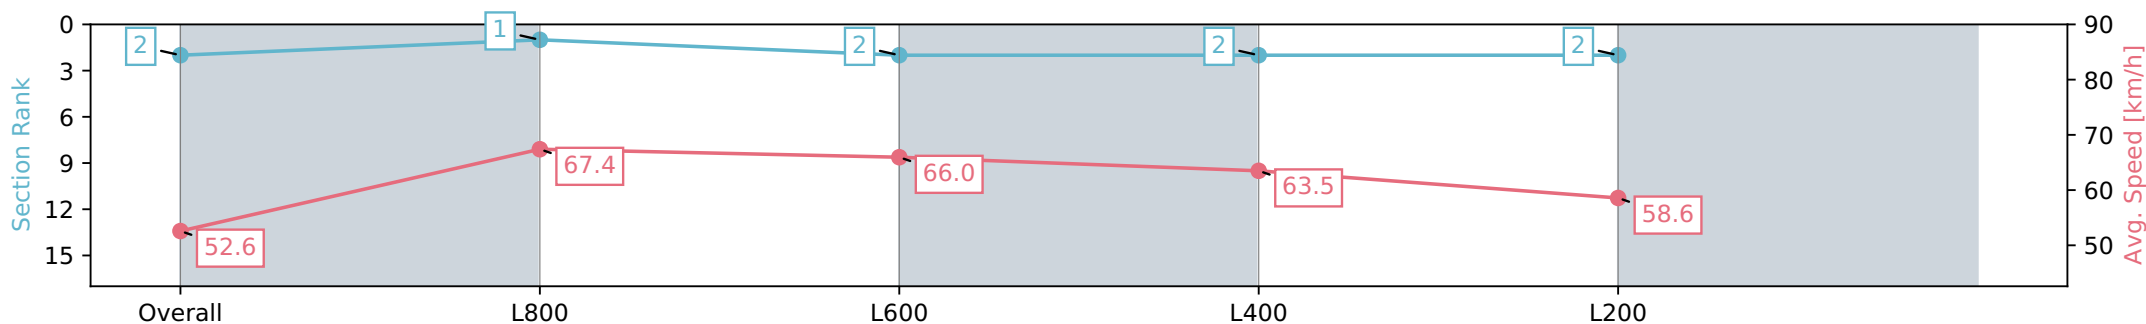

Section	Overall	L1000	L800	L600	L400
Section Times	0:59.05 [2] (0:13.68)	0:45.37 [1] (0:10.73)	0:34.64 [2] (0:11.00)	0:23.64 [2] (0:11.35)	0:12.28 [2] (0:12.28)
Average Speed [km/h]	52.6	67.4	66.0	63.5	58.6
Top Speed [km/h]	68.2	69.2	68.3	66.0	60.9
Avg. Dist. to Rail [m]	1.9	1.3	2.2	3.6	3.9
Avg. Stride Freq. [Hz]	2.4	2.5	2.5	2.5	2.3
Avg. Stride Length [m]	6.0	7.4	7.4	7.2	7.0