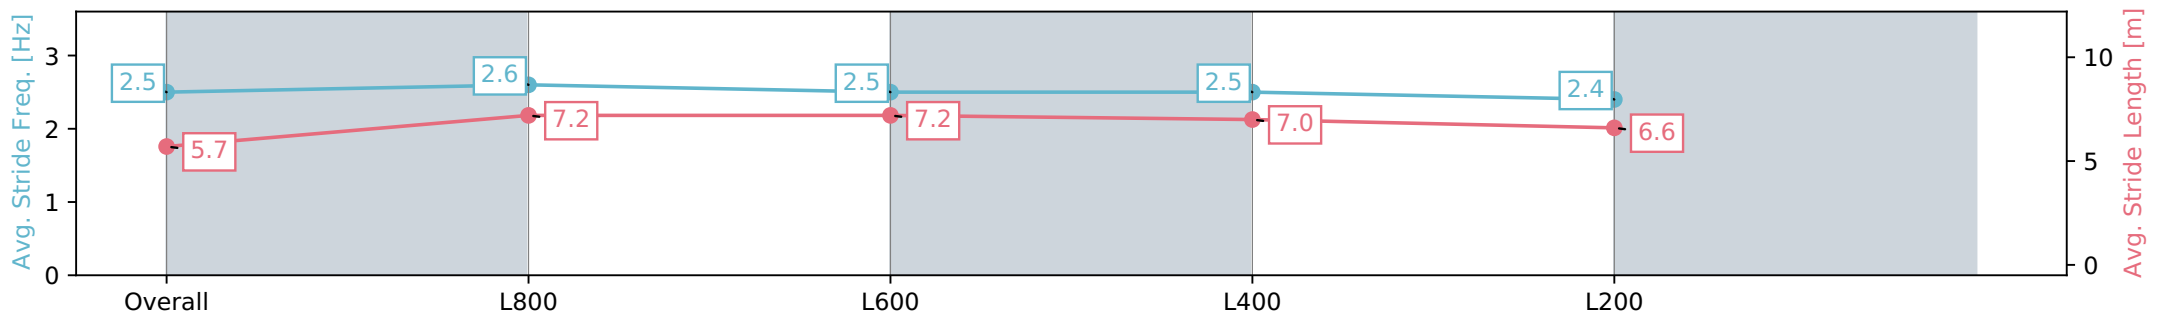

Section	Overall	L1000	L800	L600	L400
Section Times	0:59.97 [6] (0:14.02)	0:45.95 [8] (0:10.68)	0:35.27 [6] (0:11.27)	0:24.00 [6] (0:11.28)	0:12.71 [4] (0:12.71)
Average Speed [km/h]	51.5	68.9	65.6	63.8	56.6
Top Speed [km/h]	70.1	71.1	66.6	65.7	60.2
Avg. Dist. to Rail [m]	7.5	6.8	6.8	9.8	7.8
Avg. Stride Freq. [Hz]	2.5	2.6	2.5	2.5	2.4
Avg. Stride Length [m]	5.7	7.2	7.2	7.0	6.6