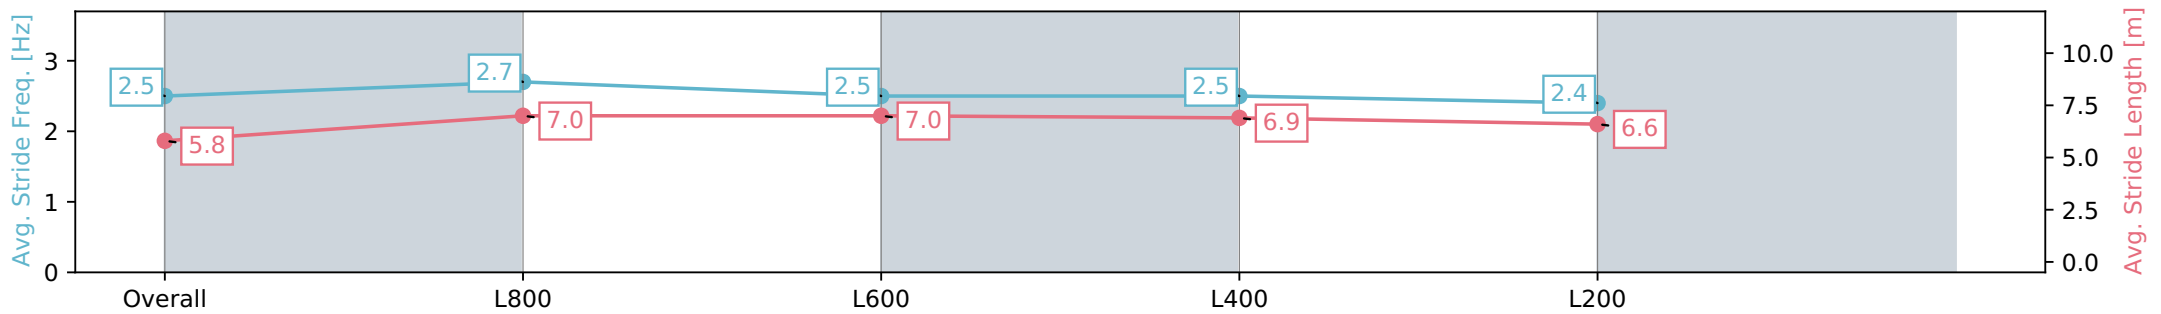

Section	Overall	L1000	L800	L600	L400
Section Times	1:00.33 [12] (0:13.98)	0:46.35 [4] (0:10.82)	0:35.53 [7] (0:11.28)	0:24.25 [7] (0:11.44)	0:12.81 [8] (0:12.81)
Average Speed [km/h]	51.6	67.7	65.4	62.9	56.3
Top Speed [km/h]	69.1	70.1	67.0	66.2	60.1
Avg. Dist. to Rail [m]	3.6	4.9	5.7	7.0	5.7
Avg. Stride Freq. [Hz]	2.5	2.7	2.5	2.5	2.4
Avg. Stride Length [m]	5.8	7.0	7.0	6.9	6.6