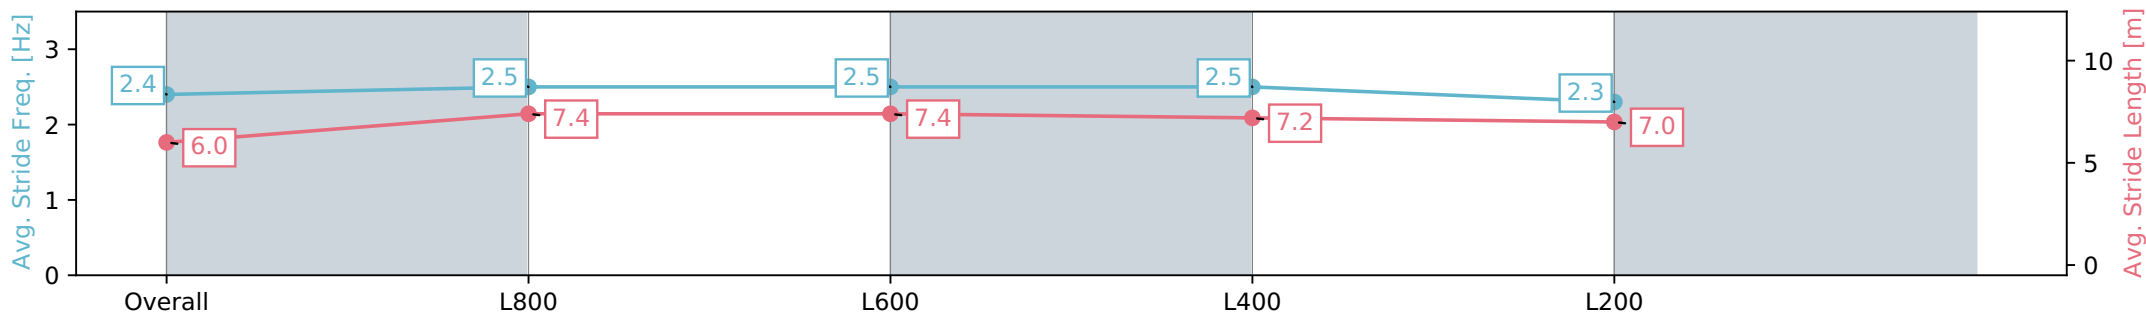

Section	Overall	L1000	L800	L600	L400
Section Times	0:59.05 [2] (0:13.68)	0:45.37 [1] (0:10.73)	0:34.64 [2] (0:11.00)	0:23.64 [2] (0:11.35)	0:12.28 [2] (0:12.28)
Average Speed [km/h]	52.6	67.4	66.0	63.5	58.6
Top Speed [km/h]	68.2	69.2	68.3	66.0	60.9
Avg. Dist. to Rail [m]	1.9	1.3	2.2	3.6	3.9
Avg. Stride Freq. [Hz]	2.4	2.5	2.5	2.5	2.3
Avg. Stride Length [m]	6.0	7.4	7.4	7.2	7.0