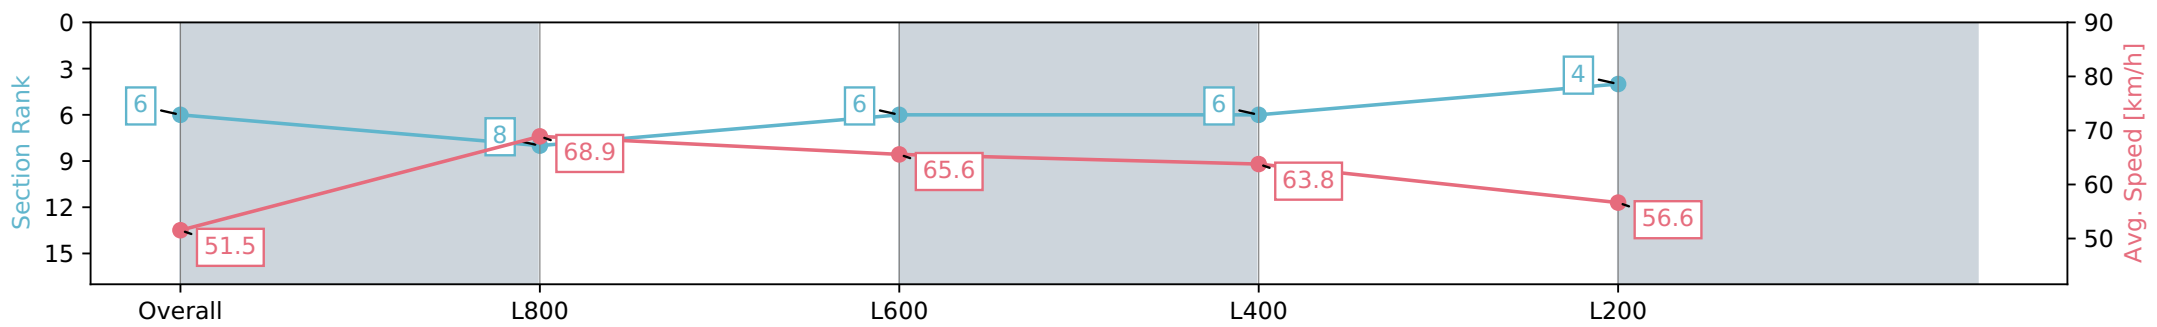

Section	Overall	L1000	L800	L600	L400
Section Times	0:59.97 [6] (0:14.02)	0:45.95 [8] (0:10.68)	0:35.27 [6] (0:11.27)	0:24.00 [6] (0:11.28)	0:12.71 [4] (0:12.71)
Average Speed [km/h]	51.5	68.9	65.6	63.8	56.6
Top Speed [km/h]	70.1	71.1	66.6	65.7	60.2
Avg. Dist. to Rail [m]	7.5	6.8	6.8	9.8	7.8
Avg. Stride Freq. [Hz]	2.5	2.6	2.5	2.5	2.4
Avg. Stride Length [m]	5.7	7.2	7.2	7.0	6.6