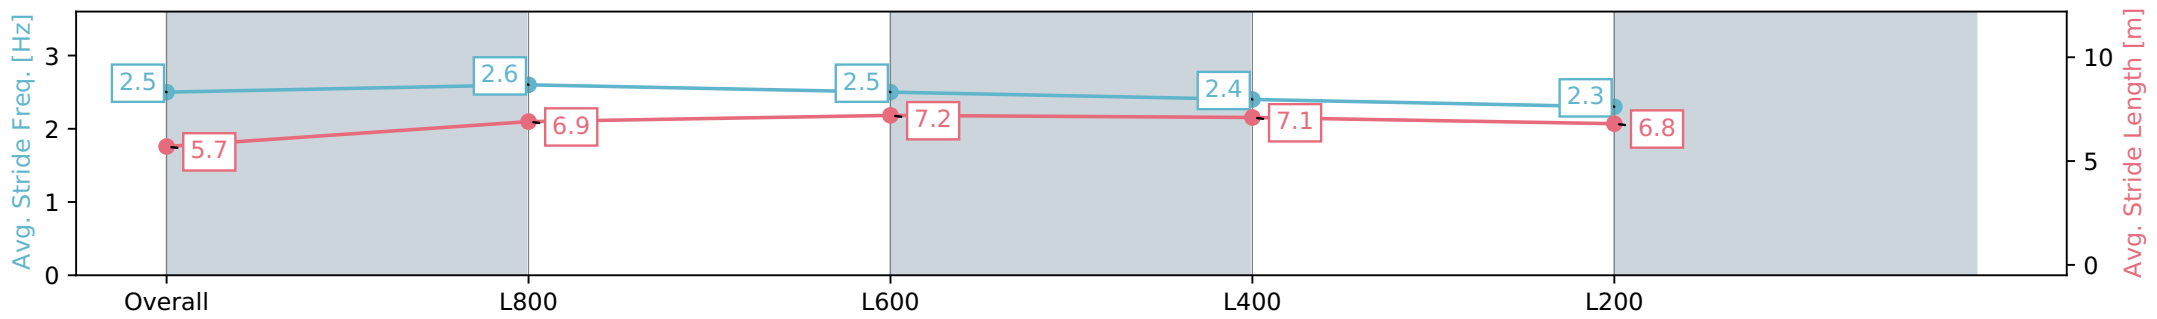

Section	Overall	L1000	L800	L600	L400
Section Times	0:59.74 [4] (0:13.97)	0:45.77 [3] (0:10.71)	0:35.06 [5] (0:10.98)	0:24.08 [3] (0:11.49)	0:12.59 [3] (0:12.59)
Average Speed [km/h]	51.5	67.7	66.4	62.6	57.2
Top Speed [km/h]	67.4	68.6	67.4	64.8	60.3
Avg. Dist. to Rail [m]	1.9	2.1	2.8	3.4	2.4
Avg. Stride Freq. [Hz]	2.5	2.6	2.5	2.4	2.3
Avg. Stride Length [m]	5.7	6.9	7.2	7.1	6.8