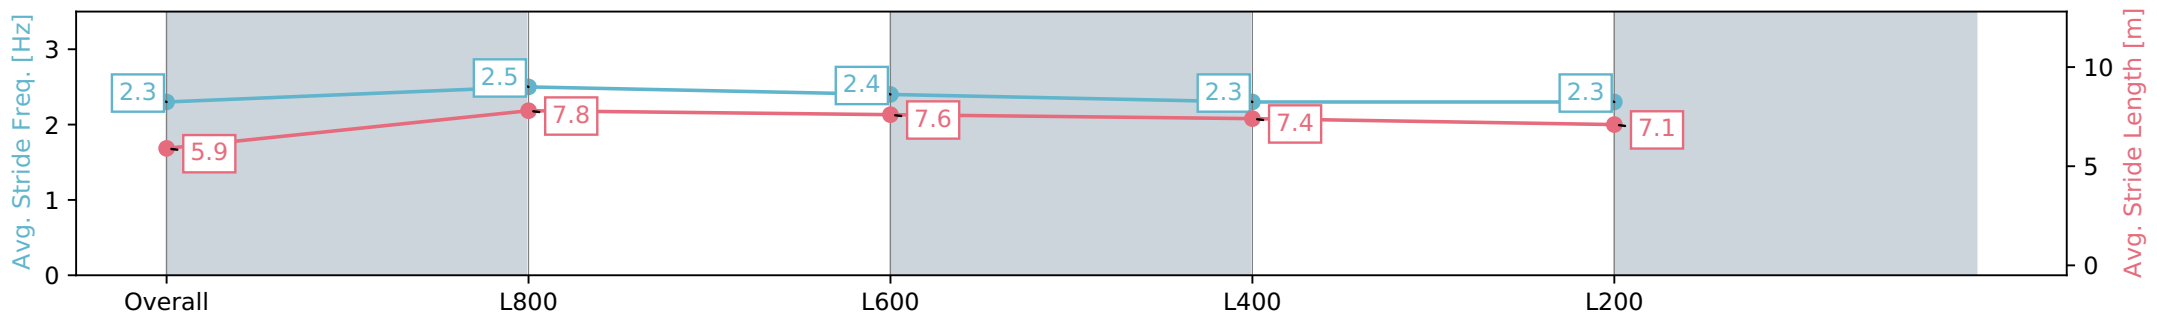

Section	Overall	L1000	L800	L600	L400
Section Times	0:59.87 [5] (0:14.39)	0:45.48 [13] (0:10.61)	0:34.87 [10] (0:11.21)	0:23.66 [11] (0:11.51)	0:12.15 [9] (0:12.15)
Average Speed [km/h]	50.2	68.9	65.9	62.6	59.2
Top Speed [km/h]	69.8	70.7	66.9	64.8	62.1
Avg. Dist. to Rail [m]	6.7	4.8	6.2	8.9	9.1
Avg. Stride Freq. [Hz]	2.3	2.5	2.4	2.3	2.3
Avg. Stride Length [m]	5.9	7.8	7.6	7.4	7.1