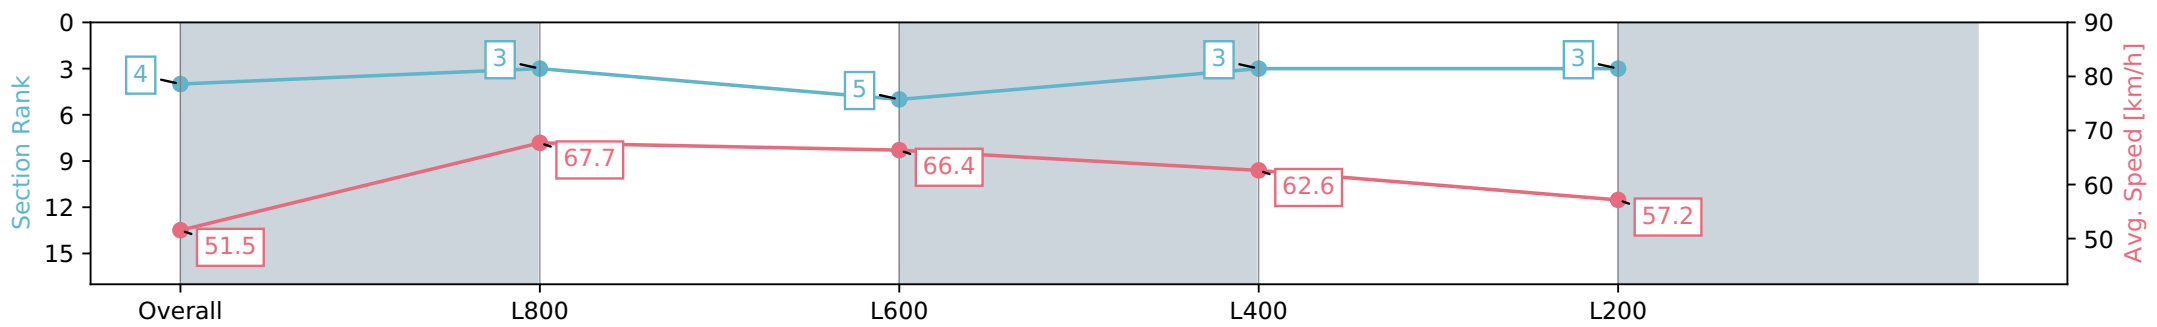

Section	Overall	L1000	L800	L600	L400
Section Times	0:59.74 [4] (0:13.97)	0:45.77 [3] (0:10.71)	0:35.06 [5] (0:10.98)	0:24.08 [3] (0:11.49)	0:12.59 [3] (0:12.59)
Average Speed [km/h]	51.5	67.7	66.4	62.6	57.2
Top Speed [km/h]	67.4	68.6	67.4	64.8	60.3
Avg. Dist. to Rail [m]	1.9	2.1	2.8	3.4	2.4
Avg. Stride Freq. [Hz]	2.5	2.6	2.5	2.4	2.3
Avg. Stride Length [m]	5.7	6.9	7.2	7.1	6.8