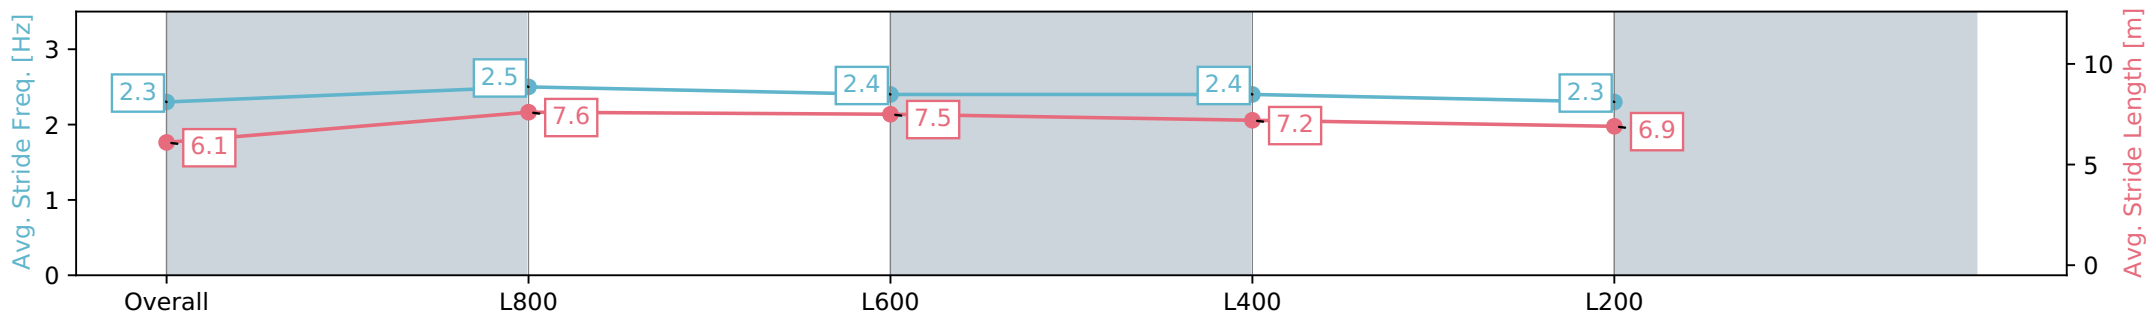

Section	Overall	L1000	L800	L600	L400
Section Times	1:00.15 [10] (0:13.99)	0:46.16 [5] (0:10.65)	0:35.51 [4] (0:11.17)	0:24.34 [5] (0:11.64)	0:12.70 [7] (0:12.70)
Average Speed [km/h]	51.4	68.6	65.5	61.9	56.7
Top Speed [km/h]	68.4	69.6	67.5	64.9	60.0
Avg. Dist. to Rail [m]	1.1	3.6	4.5	5.9	4.4
Avg. Stride Freq. [Hz]	2.3	2.5	2.4	2.4	2.3
Avg. Stride Length [m]	6.1	7.6	7.5	7.2	6.9