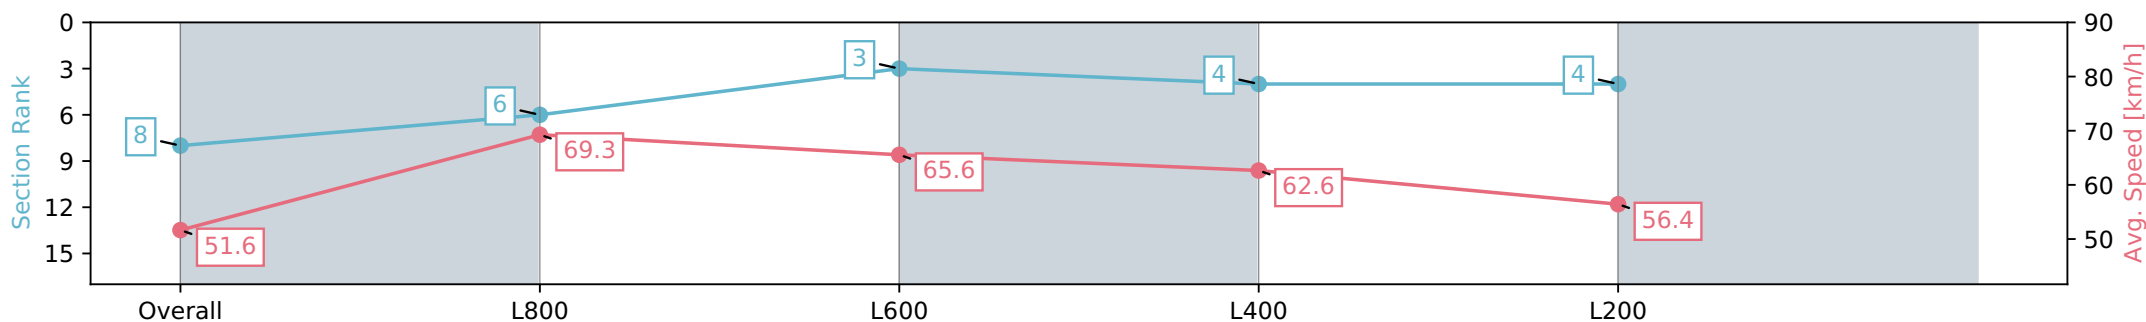

Section	Overall	L1000	L800	L600	L400
Section Times	1:00.02 [8] (0:14.00)	0:46.02 [6] (0:10.56)	0:35.45 [3] (0:11.18)	0:24.27 [4] (0:11.51)	0:12.76 [4] (0:12.76)
Average Speed [km/h]	51.6	69.3	65.6	62.6	56.4
Top Speed [km/h]	69.8	71.5	67.6	64.7	59.8
Avg. Dist. to Rail [m]	5.9	5.6	5.0	8.0	6.2
Avg. Stride Freq. [Hz]	2.4	2.6	2.5	2.5	2.4
Avg. Stride Length [m]	5.8	7.2	6.9	6.8	6.6