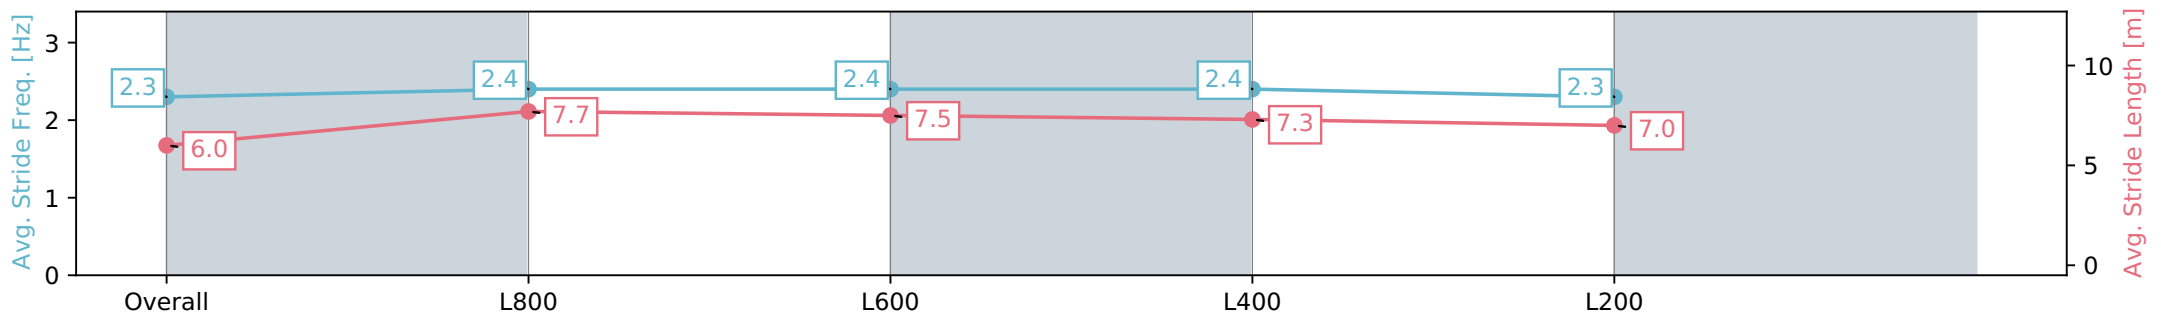

Section	Overall	L1000	L800	L600	L400
Section Times	1:00.30 [11] (0:14.08)	0:46.22 [10] (0:11.00)	0:35.22 [12] (0:11.46)	0:23.76 [13] (0:11.46)	0:12.30 [13] (0:12.30)
Average Speed [km/h]	51.3	66.6	64.6	62.8	58.5
Top Speed [km/h]	68.6	69.0	66.8	64.7	61.0
Avg. Dist. to Rail [m]	7.1	6.0	6.6	7.8	8.6
Avg. Stride Freq. [Hz]	2.3	2.4	2.4	2.4	2.3
Avg. Stride Length [m]	6.0	7.7	7.5	7.3	7.0