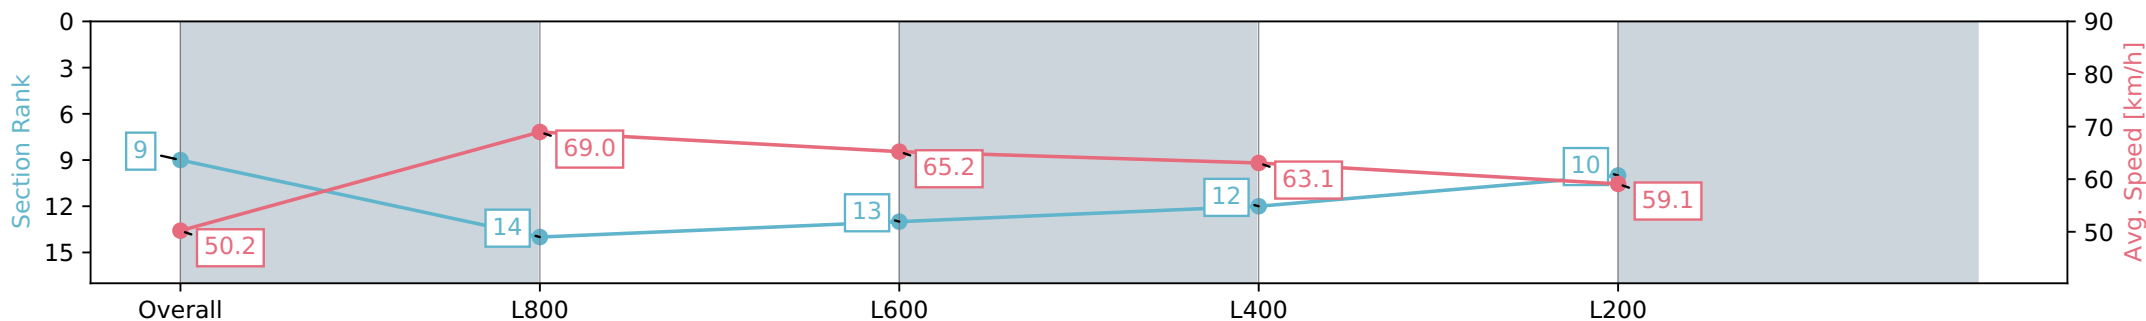

Section	Overall	L1000	L800	L600	L400
Section Times	1:00.09 [9] (0:14.39)	0:45.70 [14] (0:10.71)	0:34.99 [13] (0:11.36)	0:23.63 [12] (0:11.42)	0:12.21 [10] (0:12.21)
Average Speed [km/h]	50.2	69.0	65.2	63.1	59.1
Top Speed [km/h]	69.1	71.1	67.1	65.3	62.2
Avg. Dist. to Rail [m]	10.1	8.0	7.5	10.4	11.1
Avg. Stride Freq. [Hz]	2.2	2.4	2.4	2.4	2.3
Avg. Stride Length [m]	6.4	7.9	7.7	7.4	7.1