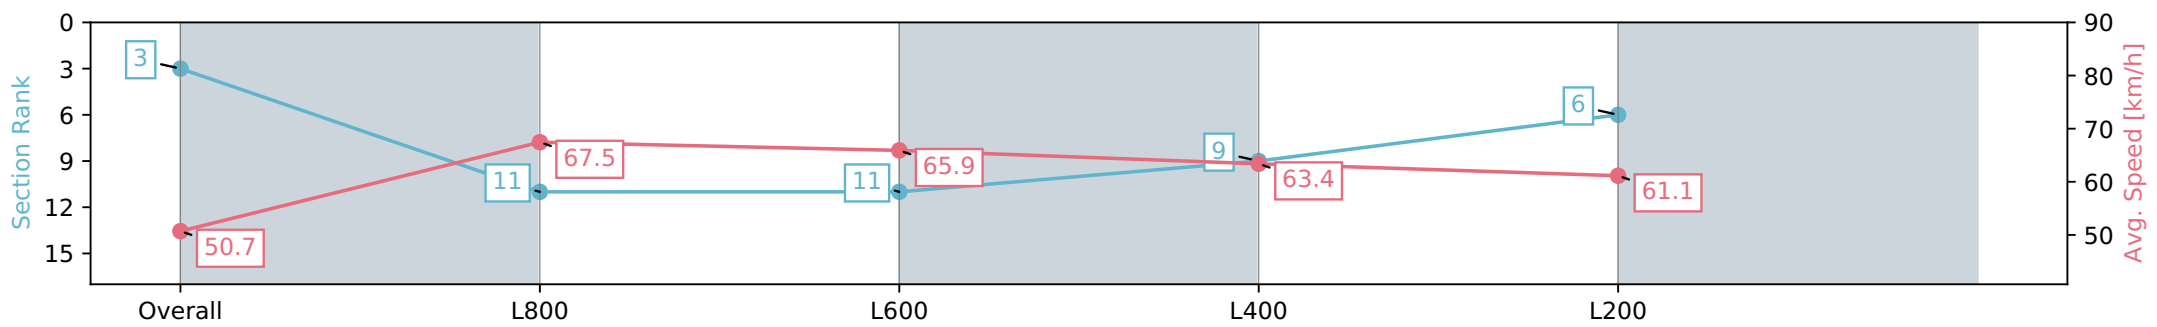

Section	Overall	L1000	L800	L600	L400
Section Times	0:59.24 [3] (0:14.22)	0:45.02 [11] (0:10.79)	0:34.23 [11] (0:11.10)	0:23.13 [9] (0:11.34)	0:11.79 [6] (0:11.79)
Average Speed [km/h]	50.7	67.5	65.9	63.4	61.1
Top Speed [km/h]	67.9	69.1	67.2	66.7	62.3
Avg. Dist. to Rail [m]	3.3	3.1	4.0	10.3	10.6
Avg. Stride Freq. [Hz]	2.3	2.4	2.4	2.4	2.4
Avg. Stride Length [m]	6.1	7.7	7.7	7.4	7.1