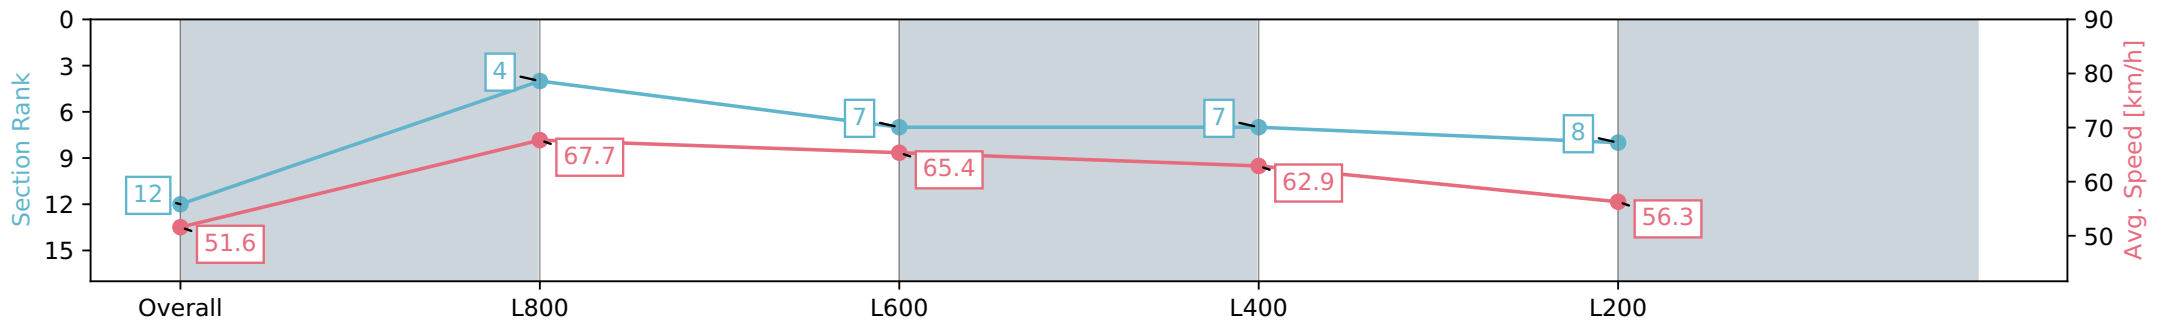

Section	Overall	L1000	L800	L600	L400
Section Times	1:00.33 [12] (0:13.98)	0:46.35 [4] (0:10.82)	0:35.53 [7] (0:11.28)	0:24.25 [7] (0:11.44)	0:12.81 [8] (0:12.81)
Average Speed [km/h]	51.6	67.7	65.4	62.9	56.3
Top Speed [km/h]	69.1	70.1	67.0	66.2	60.1
Avg. Dist. to Rail [m]	3.6	4.9	5.7	7.0	5.7
Avg. Stride Freq. [Hz]	2.5	2.7	2.5	2.5	2.4
Avg. Stride Length [m]	5.8	7.0	7.0	6.9	6.6