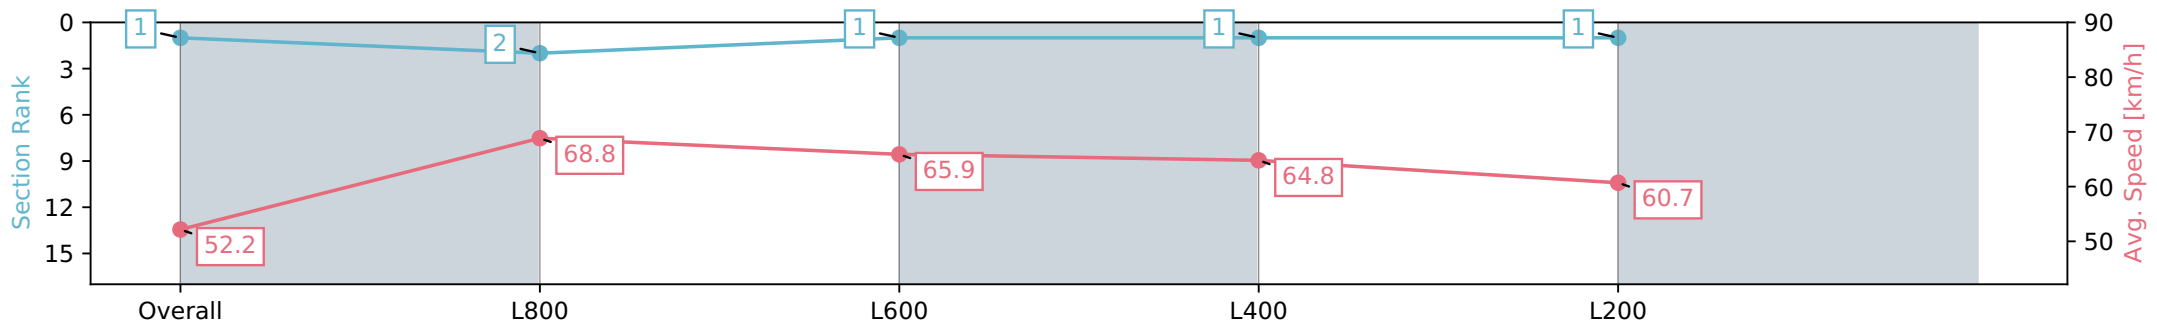

13 January 2024 - 1:09PM

Track Rating: Soft 5, Weather: Overcast, Rail Position: +5m 1000m-W/Post; +2m 1200m Chute, True Remainder

Section	Overall	L1000	L800	L600	L400
Section Times	0:58.40 [1] (0:13.81)	0:44.59 [2] (0:10.54)	0:34.05 [1] (0:11.05)	0:23.00 [1] (0:11.12)	0:11.88 [1] (0:11.88)
Average Speed [km/h]	52.2	68.8	65.9	64.8	60.7
Top Speed [km/h]	68.4	70.1	67.7	66.9	62.7
Avg. Dist. to Rail [m]	2.2	2.8	3.4	6.1	5.3
Avg. Stride Freq. [Hz]	2.3	2.4	2.3	2.4	2.3
Avg. Stride Length [m]	6.2	8.0	7.8	7.6	7.3