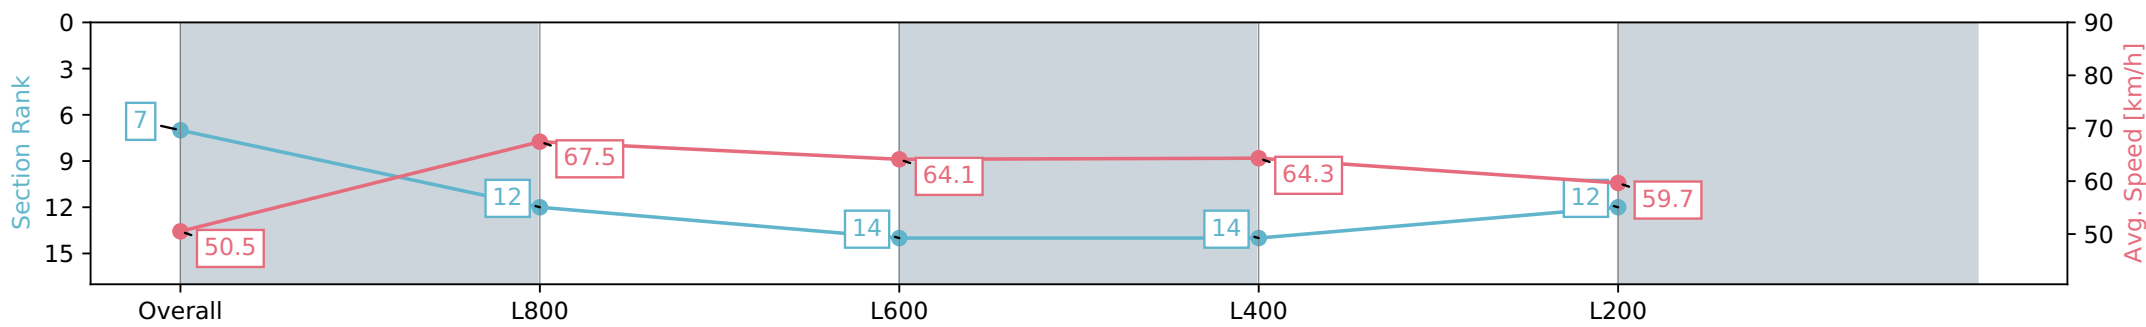

Section	Overall	L1000	L800	L600	L400
Section Times	0:59.99 [7] (0:14.32)	0:45.67 [12] (0:10.90)	0:34.77 [14] (0:11.52)	0:23.25 [14] (0:11.18)	0:12.07 [12] (0:12.07)
Average Speed [km/h]	50.5	67.5	64.1	64.3	59.7
Top Speed [km/h]	68.0	68.8	65.0	65.3	62.6
Avg. Dist. to Rail [m]	10.0	7.4	5.6	5.4	6.5
Avg. Stride Freq. [Hz]	2.4	2.5	2.3	2.4	2.3
Avg. Stride Length [m]	5.9	7.5	7.6	7.5	7.3