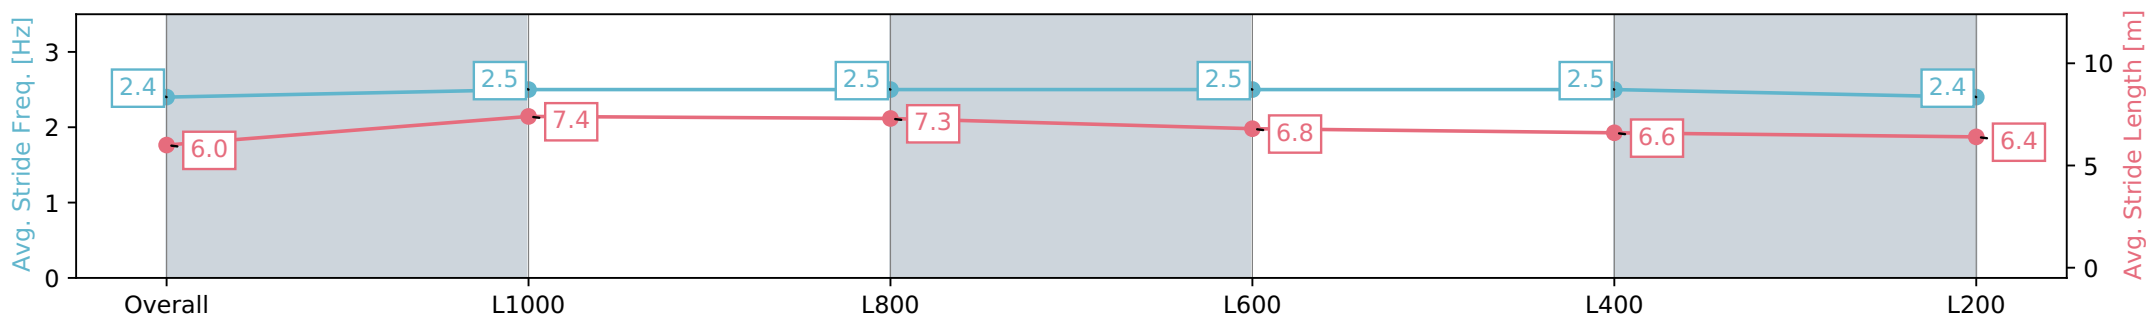

Section	Overall	L1000	L800	L600	L400	L200
Section Times	1:12.24 [8] (0:13.84)	0:58.40 [6] (0:10.68)	0:47.72 [5] (0:10.99)	0:36.73 [5] (0:11.76)	0:24.97 [6] (0:11.99)	0:12.98 [6] (0:12.98)
Average Speed [km/h]	52.1	67.4	65.4	60.9	60.0	55.5
Top Speed [km/h]	67.1	68.3	67.4	63.3	61.2	57.6
Avg. Dist. to Rail [m]	3.3	0.6	0.7	1.3	0.8	2.2
Avg. Stride Freq. [Hz]	2.4	2.5	2.5	2.5	2.5	2.4
Avg. Stride Length [m]	6.0	7.4	7.3	6.8	6.6	6.4