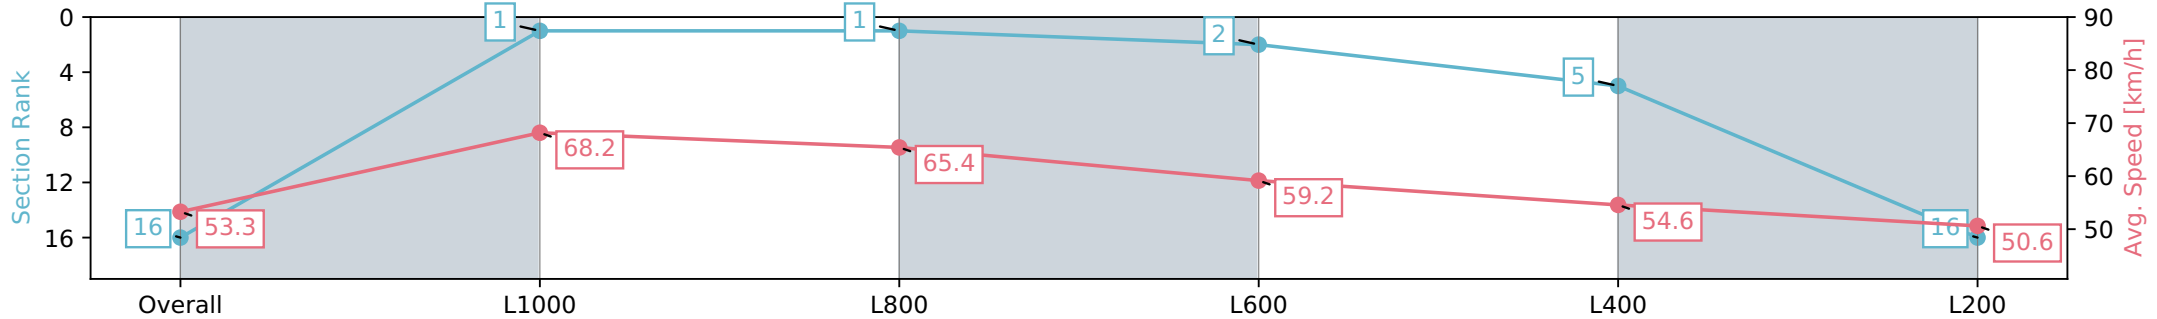

Horse/Jockey Name	LADY TUCAN
Finish Rank	16
Fastest Section Time (Section)	0:10.56 (L1000)
Top Speed [km/h] (Section)	69.4 (Overall)
Race State	Finished

Thomas Farms RC Murray Bridge SA - Professional

Race 8: Duttons Easy to do Business with!! Rating 0 - 56
Handicap - 1200m

01 January 2024 - 5:23PM

Track Rating: Good 4, Weather: Fine, Rail Position: True

Section	Overall	L1000	L800	L600	L400	L200
Section Times	1:14.66 [16] (0:13.52)	1:01.14 [1] (0:10.56)	0:50.57 [1] (0:11.04)	0:39.54 [2] (0:12.13)	0:27.41 [5] (0:13.18)	0:14.23 [16] (0:14.23)
Average Speed [km/h]	53.3	68.2	65.4	59.2	54.6	50.6
Top Speed [km/h]	69.4	68.9	67.9	62.5	56.2	53.0
Avg. Dist. to Rail [m]	1.3	0.9	1.1	1.0	0.3	1.8
Avg. Stride Freq. [Hz]	2.5	2.6	2.6	2.4	2.3	2.2
Avg. Stride Length [m]	5.8	6.8	6.7	6.5	6.3	6.2

- [ ] Ranking at each section and finish
- -:-:- No data available at this section
- NA No data available