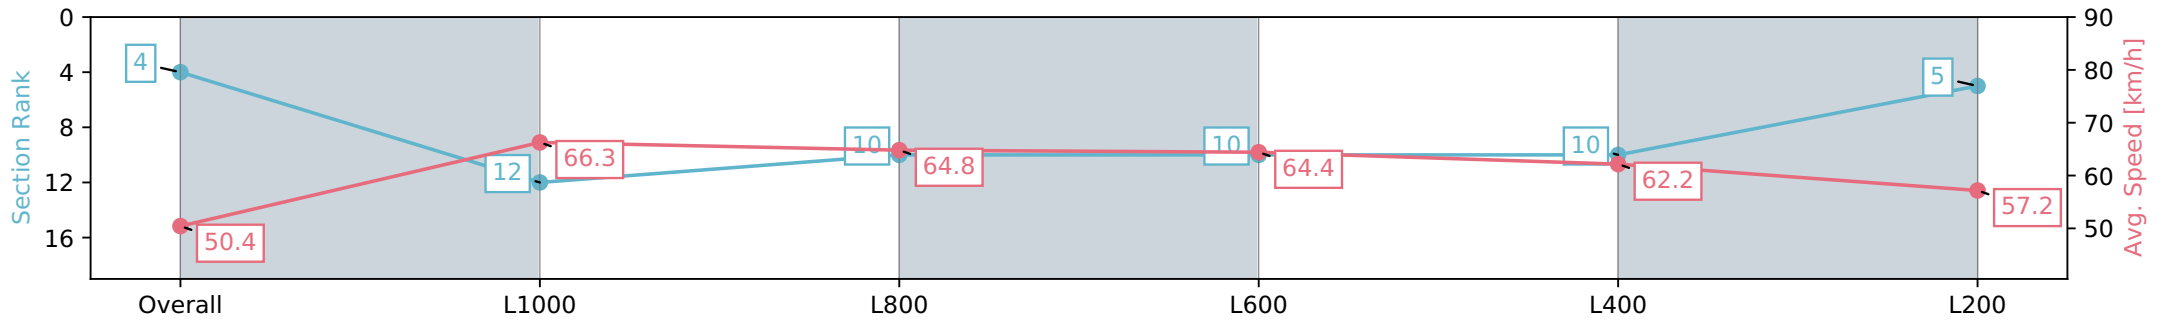

Section	Overall	L1000	L800	L600	L400	L200
Section Times	1:11.80 [4] (0:14.30)	0:57.50 [12] (0:10.86)	0:46.64 [10] (0:11.18)	0:35.46 [10] (0:11.30)	0:24.16 [10] (0:11.56)	0:12.59 [5] (0:12.59)
Average Speed [km/h]	50.4	66.3	64.8	64.4	62.2	57.2
Top Speed [km/h]	66.6	66.9	67.7	65.5	63.0	60.8
Avg. Dist. to Rail [m]	5.9	2.6	2.4	2.4	9.2	11.0
Avg. Stride Freq. [Hz]	2.3	2.5	2.5	2.5	2.5	2.4
Avg. Stride Length [m]	6.0	7.4	7.3	7.1	6.8	6.6