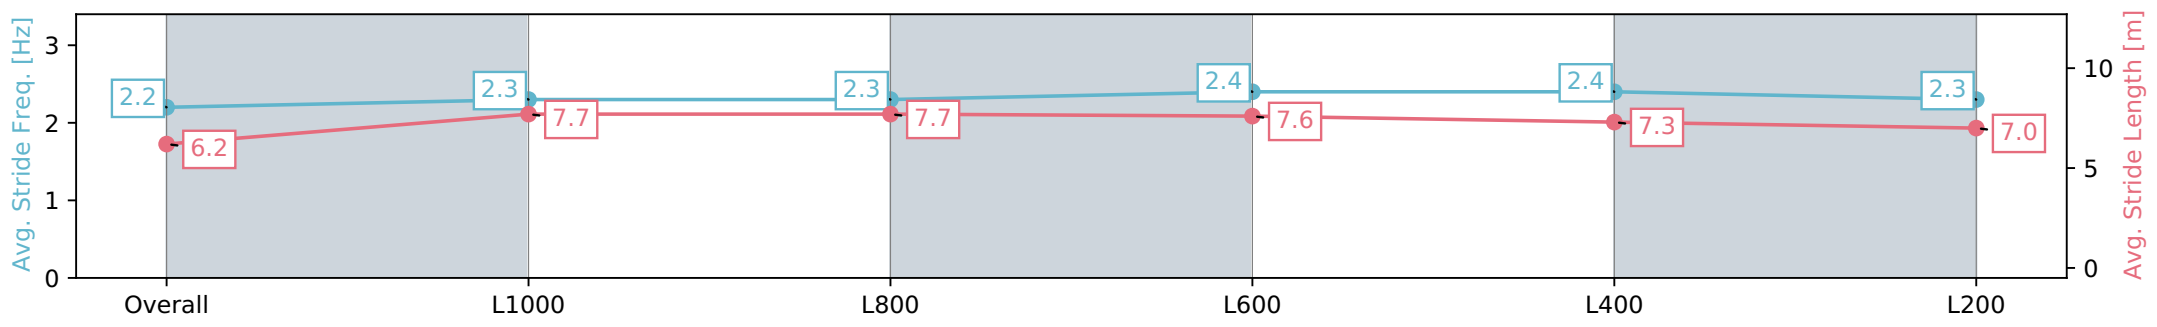

Section	Overall	L1000	L800	L600	L400	L200
Section Times	1:12.21 [7] (0:14.28)	0:57.92 [11] (0:11.17)	0:46.75 [13] (0:11.18)	0:35.56 [14] (0:11.21)	0:24.36 [12] (0:11.56)	0:12.79 [10] (0:12.79)
Average Speed [km/h]	50.4	64.5	64.7	64.4	62.2	56.4
Top Speed [km/h]	64.1	66.2	65.7	65.6	64.4	60.0
Avg. Dist. to Rail [m]	7.3	2.5	1.9	0.9	4.8	8.3
Avg. Stride Freq. [Hz]	2.2	2.3	2.3	2.4	2.4	2.3
Avg. Stride Length [m]	6.2	7.7	7.7	7.6	7.3	7.0