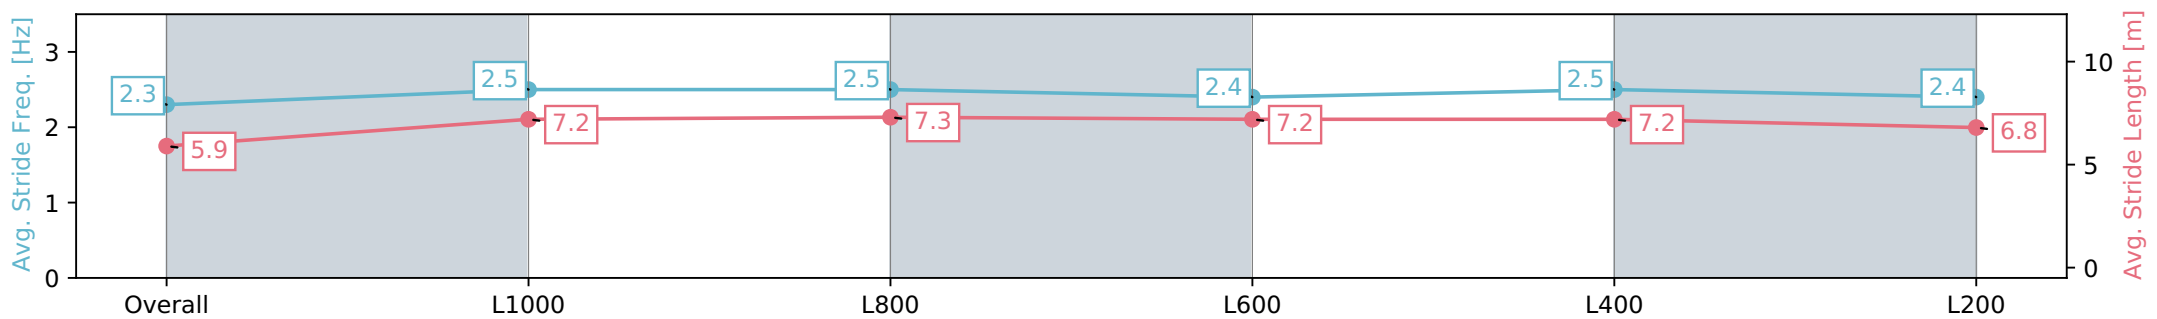

Section	Overall	L1000	L800	L600	L400	L200
Section Times	1:11.67 [2] (0:14.47)	0:57.20 [15] (0:11.03)	0:46.17 [15] (0:11.11)	0:35.06 [13] (0:11.38)	0:23.68 [14] (0:11.34)	0:12.34 [7] (0:12.34)
Average Speed [km/h]	49.8	65.4	65.3	64.3	63.4	58.4
Top Speed [km/h]	64.5	66.4	66.6	65.8	65.0	61.8
Avg. Dist. to Rail [m]	10.4	4.1	3.0	3.9	9.6	10.8
Avg. Stride Freq. [Hz]	2.3	2.5	2.5	2.4	2.5	2.4
Avg. Stride Length [m]	5.9	7.2	7.3	7.2	7.2	6.8