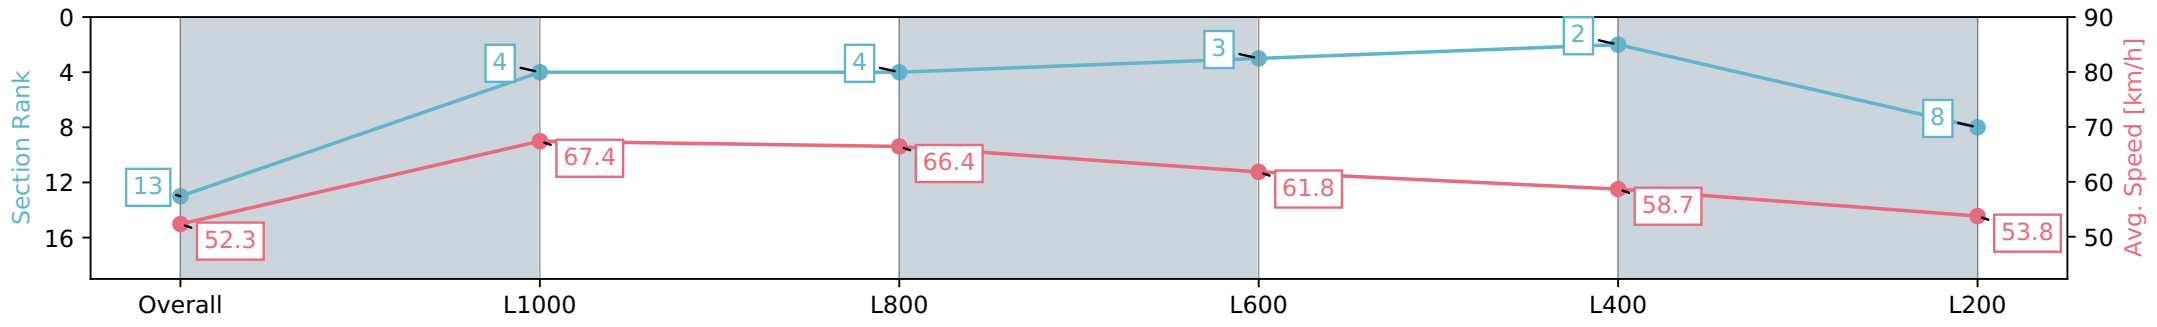

Section	Overall	L1000	L800	L600	L400	L200
Section Times	1:12.79 [13] (0:13.79)	0:59.00 [4] (0:10.69)	0:48.31 [4] (0:10.93)	0:37.38 [3] (0:11.73)	0:25.65 [2] (0:12.26)	0:13.39 [8] (0:13.39)
Average Speed [km/h]	52.3	67.4	66.4	61.8	58.7	53.8
Top Speed [km/h]	68.1	68.1	67.8	64.0	61.8	56.5
Avg. Dist. to Rail [m]	12.6	5.4	3.3	1.5	4.8	7.4
Avg. Stride Freq. [Hz]	2.3	2.4	2.4	2.4	2.3	2.2
Avg. Stride Length [m]	6.2	7.7	7.7	7.3	7.1	6.7