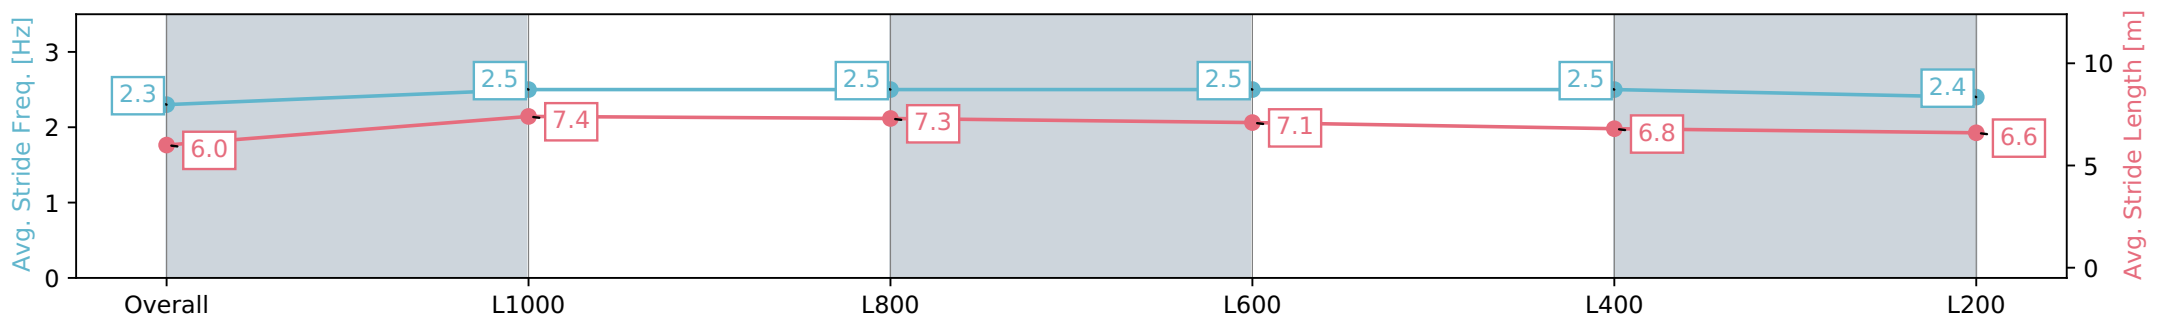

Section	Overall	L1000	L800	L600	L400	L200
Section Times	1:11.80 [4] (0:14.30)	0:57.50 [12] (0:10.86)	0:46.64 [10] (0:11.18)	0:35.46 [10] (0:11.30)	0:24.16 [10] (0:11.56)	0:12.59 [5] (0:12.59)
Average Speed [km/h]	50.4	66.3	64.8	64.4	62.2	57.2
Top Speed [km/h]	66.6	66.9	67.7	65.5	63.0	60.8
Avg. Dist. to Rail [m]	5.9	2.6	2.4	2.4	9.2	11.0
Avg. Stride Freq. [Hz]	2.3	2.5	2.5	2.5	2.5	2.4
Avg. Stride Length [m]	6.0	7.4	7.3	7.1	6.8	6.6