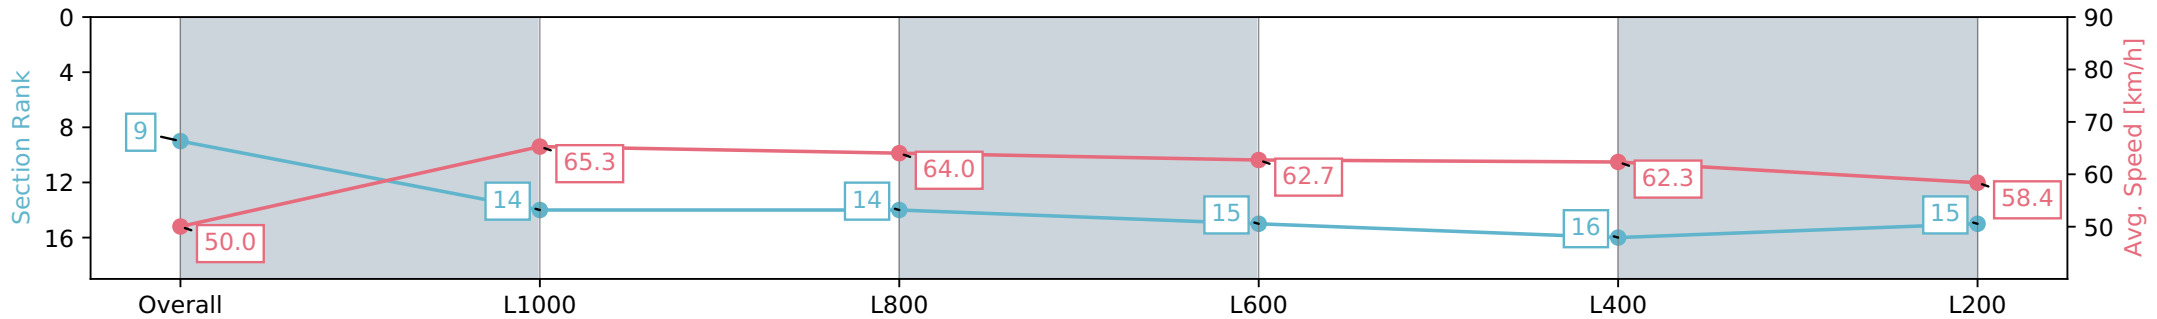

Section	Overall	L1000	L800	L600	L400	L200
Section Times	1:12.33 [9] (0:14.41)	0:57.92 [14] (0:11.05)	0:46.87 [14] (0:11.35)	0:35.52 [15] (0:11.63)	0:23.89 [16] (0:11.56)	0:12.33 [15] (0:12.33)
Average Speed [km/h]	50.0	65.3	64.0	62.7	62.3	58.4
Top Speed [km/h]	64.4	66.8	65.9	63.4	63.5	60.6
Avg. Dist. to Rail [m]	9.6	4.3	3.8	3.1	7.8	11.1
Avg. Stride Freq. [Hz]	2.3	2.4	2.3	2.3	2.3	2.3
Avg. Stride Length [m]	6.0	7.5	7.7	7.6	7.5	7.2