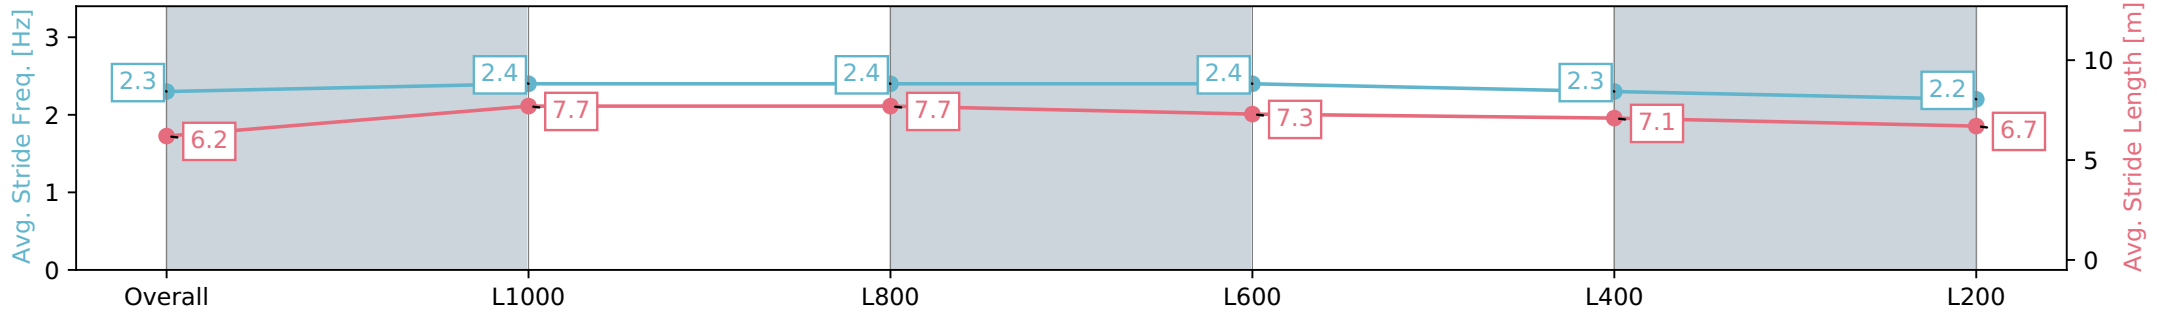

Section	Overall	L1000	L800	L600	L400	L200
Section Times	1:12.79 [13] (0:13.79)	0:59.00 [4] (0:10.69)	0:48.31 [4] (0:10.93)	0:37.38 [3] (0:11.73)	0:25.65 [2] (0:12.26)	0:13.39 [8] (0:13.39)
Average Speed [km/h]	52.3	67.4	66.4	61.8	58.7	53.8
Top Speed [km/h]	68.1	68.1	67.8	64.0	61.8	56.5
Avg. Dist. to Rail [m]	12.6	5.4	3.3	1.5	4.8	7.4
Avg. Stride Freq. [Hz]	2.3	2.4	2.4	2.4	2.3	2.2
Avg. Stride Length [m]	6.2	7.7	7.7	7.3	7.1	6.7