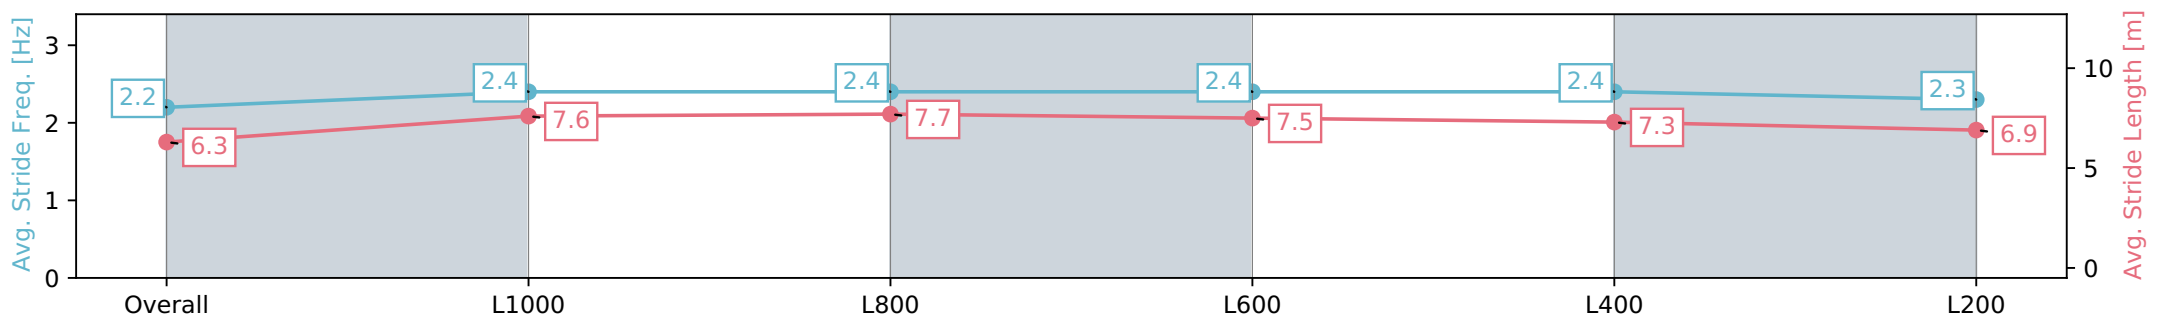

Horse/Jockey Name	IN THE DARKNESS
Finish Rank	1
Fastest Section Time (Section)	0:10.88 (L1000)
Top Speed [km/h] (Section)	67.3 (L800)
Race State	Finished

Section	Overall	L1000	L800	L600	L400	L200
Section Times	1:11.46 [1] (0:14.07)	0:57.39 [8] (0:10.88)	0:46.51 [8] (0:10.99)	0:35.52 [7] (0:11.27)	0:24.25 [4] (0:11.44)	0:12.81 [1] (0:12.81)
Average Speed [km/h]	51.2	66.3	65.6	64.5	62.9	56.2
Top Speed [km/h]	66.6	67.1	67.3	65.5	64.8	60.4
Avg. Dist. to Rail [m]	12.0	4.7	2.1	2.2	7.8	8.7
Avg. Stride Freq. [Hz]	2.2	2.4	2.4	2.4	2.4	2.3
Avg. Stride Length [m]	6.3	7.6	7.7	7.5	7.3	6.9