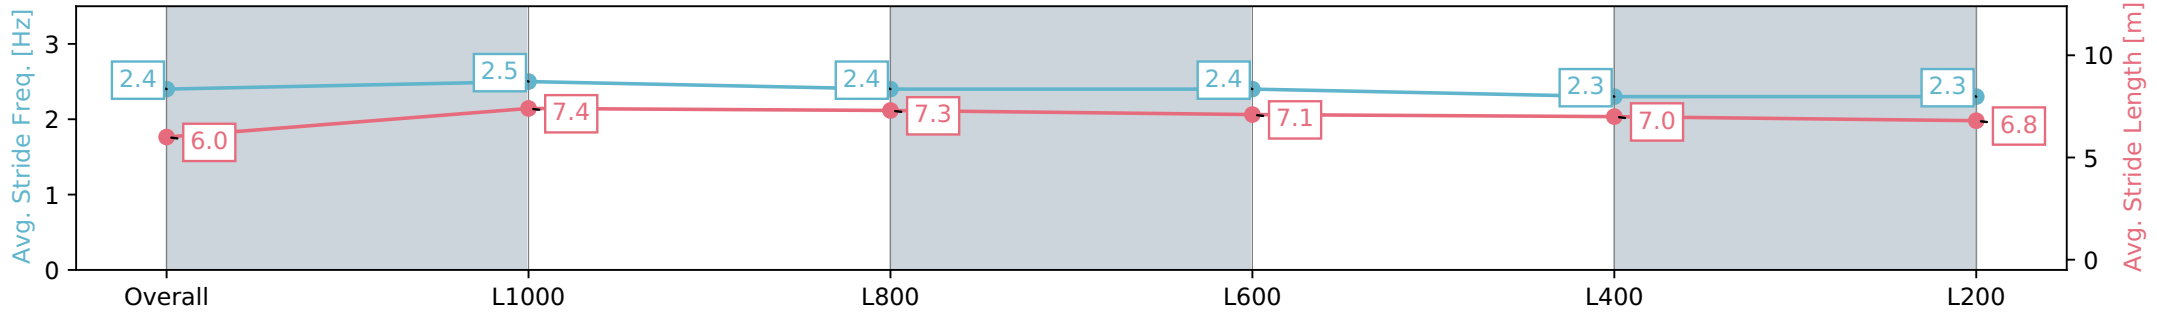

Section	Overall	L1000	L800	L600	L400	L200
Section Times	1:12.49 [12] (0:13.86)	0:58.63 [7] (0:10.89)	0:47.74 [7] (0:11.27)	0:36.47 [8] (0:11.54)	0:24.93 [9] (0:12.14)	0:12.79 [12] (0:12.79)
Average Speed [km/h]	51.9	66.1	64.1	62.3	59.3	56.3
Top Speed [km/h]	65.8	67.1	65.6	63.4	61.4	57.3
Avg. Dist. to Rail [m]	5.1	2.2	1.2	0.7	0.9	1.3
Avg. Stride Freq. [Hz]	2.4	2.5	2.4	2.4	2.3	2.3
Avg. Stride Length [m]	6.0	7.4	7.3	7.1	7.0	6.8