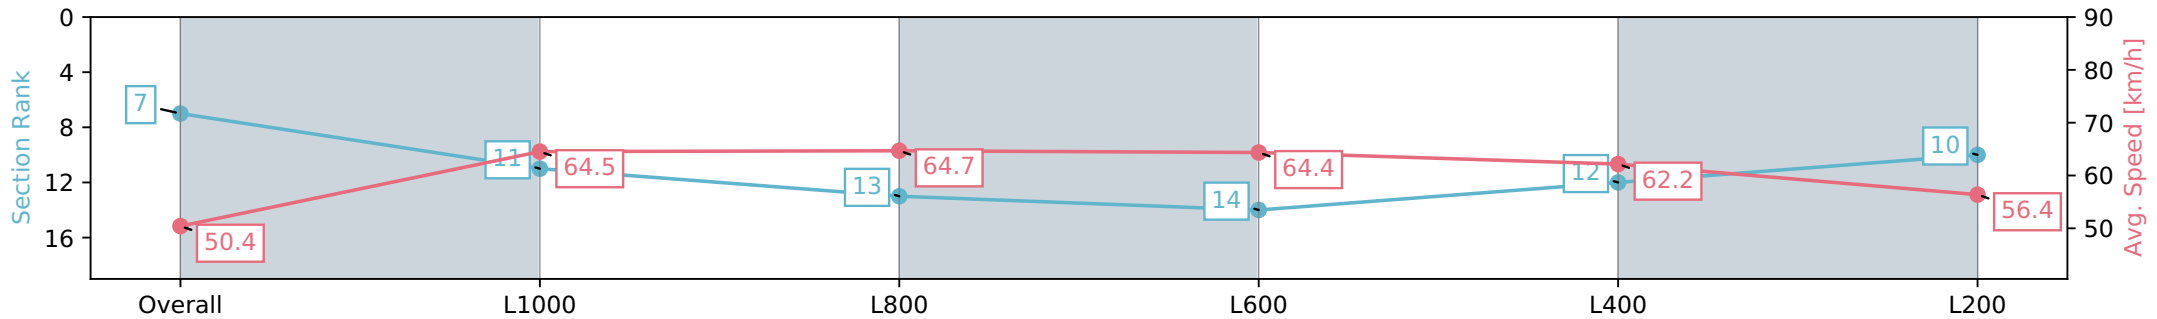

Section	Overall	L1000	L800	L600	L400	L200
Section Times	1:12.21 [7] (0:14.28)	0:57.92 [11] (0:11.17)	0:46.75 [13] (0:11.18)	0:35.56 [14] (0:11.21)	0:24.36 [12] (0:11.56)	0:12.79 [10] (0:12.79)
Average Speed [km/h]	50.4	64.5	64.7	64.4	62.2	56.4
Top Speed [km/h]	64.1	66.2	65.7	65.6	64.4	60.0
Avg. Dist. to Rail [m]	7.3	2.5	1.9	0.9	4.8	8.3
Avg. Stride Freq. [Hz]	2.2	2.3	2.3	2.4	2.4	2.3
Avg. Stride Length [m]	6.2	7.7	7.7	7.6	7.3	7.0