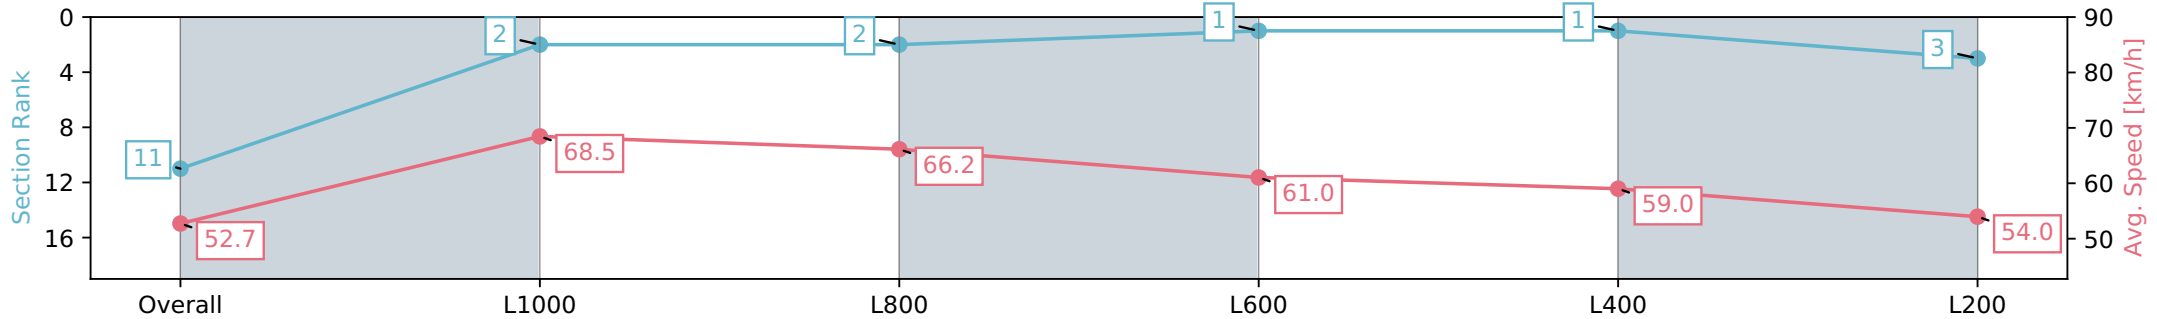

Section	Overall	L1000	L800	L600	L400	L200
Section Times	1:12.42 [11] (0:13.67)	0:58.75 [2] (0:10.51)	0:48.24 [2] (0:10.93)	0:37.31 [1] (0:11.76)	0:25.55 [1] (0:12.20)	0:13.35 [3] (0:13.35)
Average Speed [km/h]	52.7	68.5	66.2	61.0	59.0	54.0
Top Speed [km/h]	68.5	69.2	68.7	64.6	60.4	57.1
Avg. Dist. to Rail [m]	2.2	1.0	1.6	1.0	1.0	2.9
Avg. Stride Freq. [Hz]	2.3	2.5	2.5	2.5	2.4	2.3
Avg. Stride Length [m]	6.3	7.5	7.3	6.9	6.8	6.5