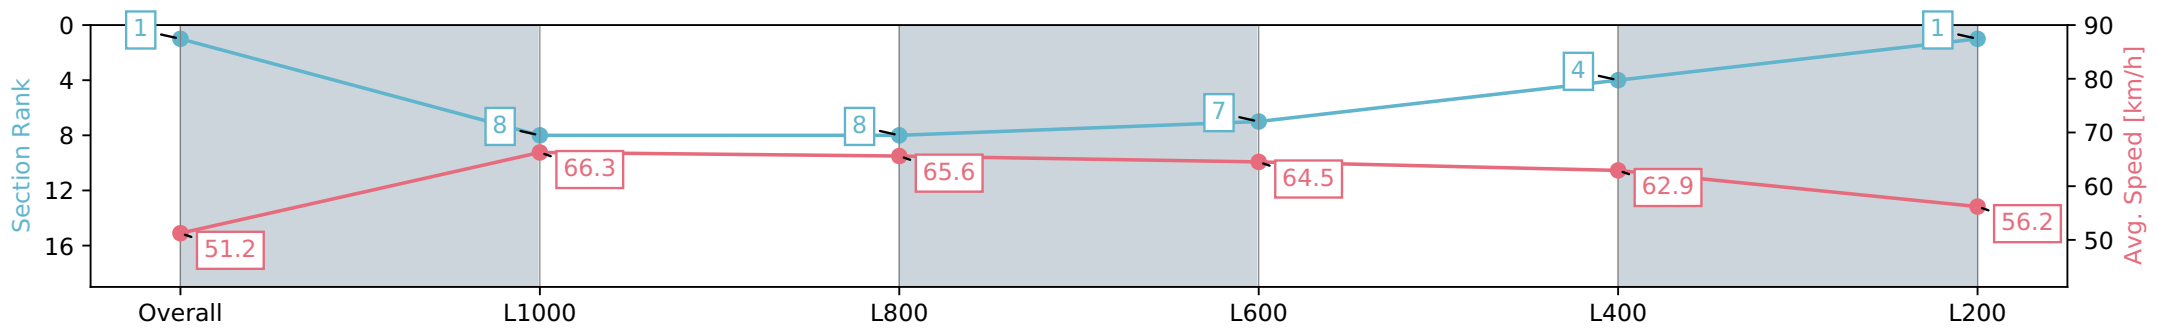

Horse/Jockey Name	IN THE DARKNESS
Finish Rank	1
Fastest Section Time (Section)	0:10.88 (L1000)
Top Speed [km/h] (Section)	67.3 (L800)
Race State	Finished

Section	Overall	L1000	L800	L600	L400	L200
Section Times	1:11.46 [1] (0:14.07)	0:57.39 [8] (0:10.88)	0:46.51 [8] (0:10.99)	0:35.52 [7] (0:11.27)	0:24.25 [4] (0:11.44)	0:12.81 [1] (0:12.81)
Average Speed [km/h]	51.2	66.3	65.6	64.5	62.9	56.2
Top Speed [km/h]	66.6	67.1	67.3	65.5	64.8	60.4
Avg. Dist. to Rail [m]	12.0	4.7	2.1	2.2	7.8	8.7
Avg. Stride Freq. [Hz]	2.2	2.4	2.4	2.4	2.4	2.3
Avg. Stride Length [m]	6.3	7.6	7.7	7.5	7.3	6.9