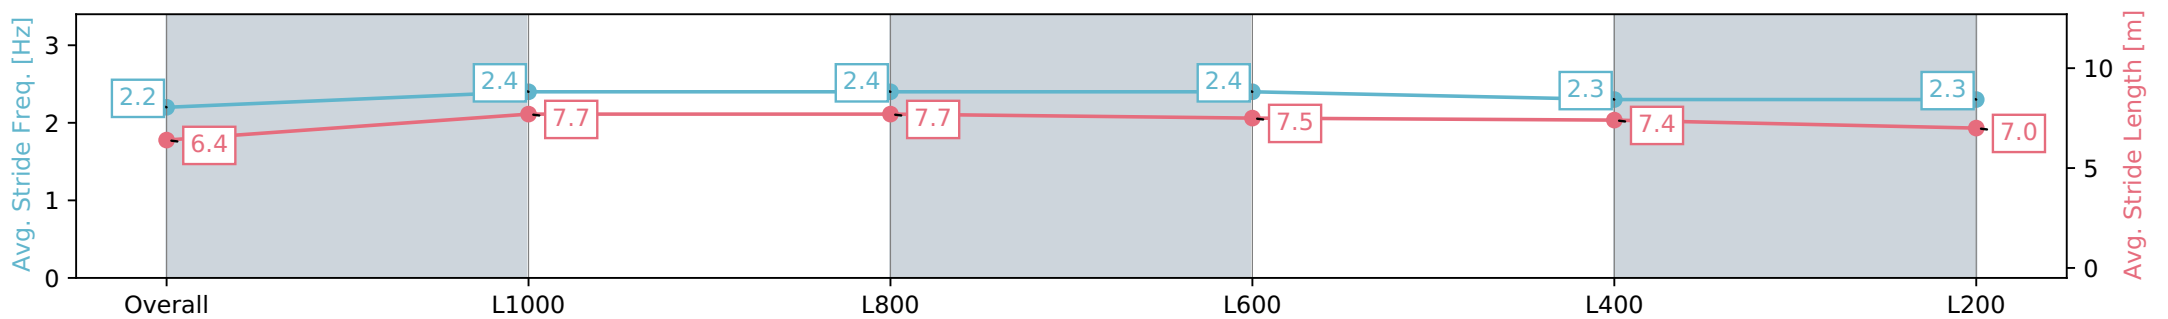

Section	Overall	L1000	L800	L600	L400	L200
Section Times	1:11.74 [3] (0:14.19)	0:57.55 [10] (0:10.90)	0:46.65 [9] (0:11.14)	0:35.51 [9] (0:11.32)	0:24.19 [8] (0:11.64)	0:12.55 [4] (0:12.55)
Average Speed [km/h]	50.7	66.1	64.7	63.9	61.8	57.5
Top Speed [km/h]	66.4	66.9	66.8	64.4	63.8	60.1
Avg. Dist. to Rail [m]	4.3	0.9	1.1	0.8	2.8	4.7
Avg. Stride Freq. [Hz]	2.2	2.4	2.4	2.4	2.3	2.3
Avg. Stride Length [m]	6.4	7.7	7.7	7.5	7.4	7.0