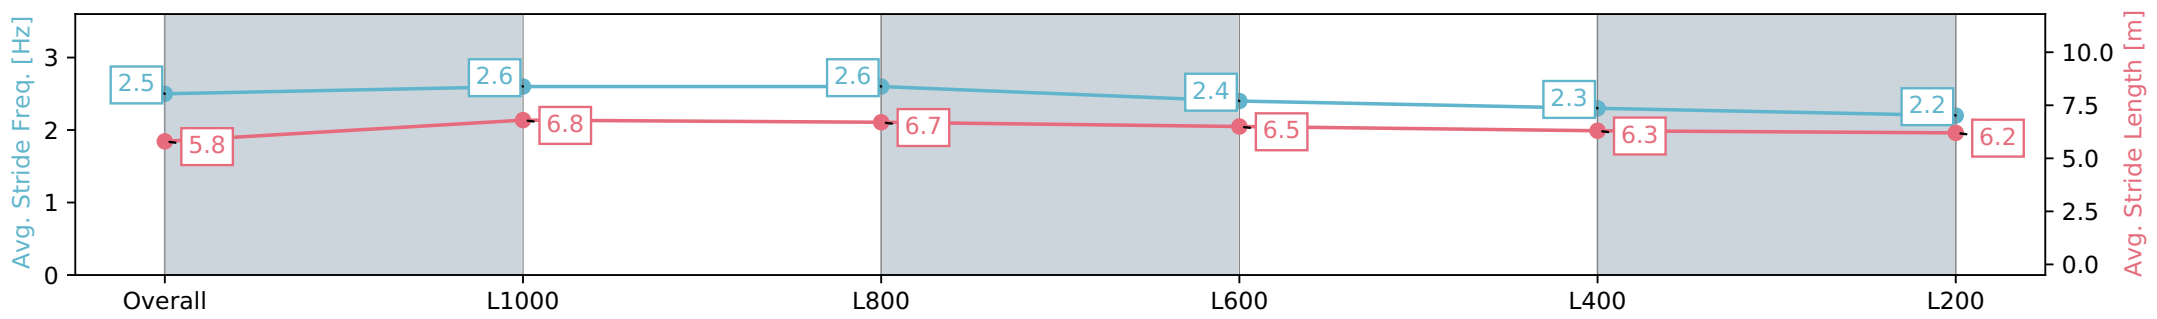

Section	Overall	L1000	L800	L600	L400	L200
Section Times	1:14.66 [16] (0:13.52)	1:01.14 [1] (0:10.56)	0:50.57 [1] (0:11.04)	0:39.54 [2] (0:12.13)	0:27.41 [5] (0:13.18)	0:14.23 [16] (0:14.23)
Average Speed [km/h]	53.3	68.2	65.4	59.2	54.6	50.6
Top Speed [km/h]	69.4	68.9	67.9	62.5	56.2	53.0
Avg. Dist. to Rail [m]	1.3	0.9	1.1	1.0	0.3	1.8
Avg. Stride Freq. [Hz]	2.5	2.6	2.6	2.4	2.3	2.2
Avg. Stride Length [m]	5.8	6.8	6.7	6.5	6.3	6.2