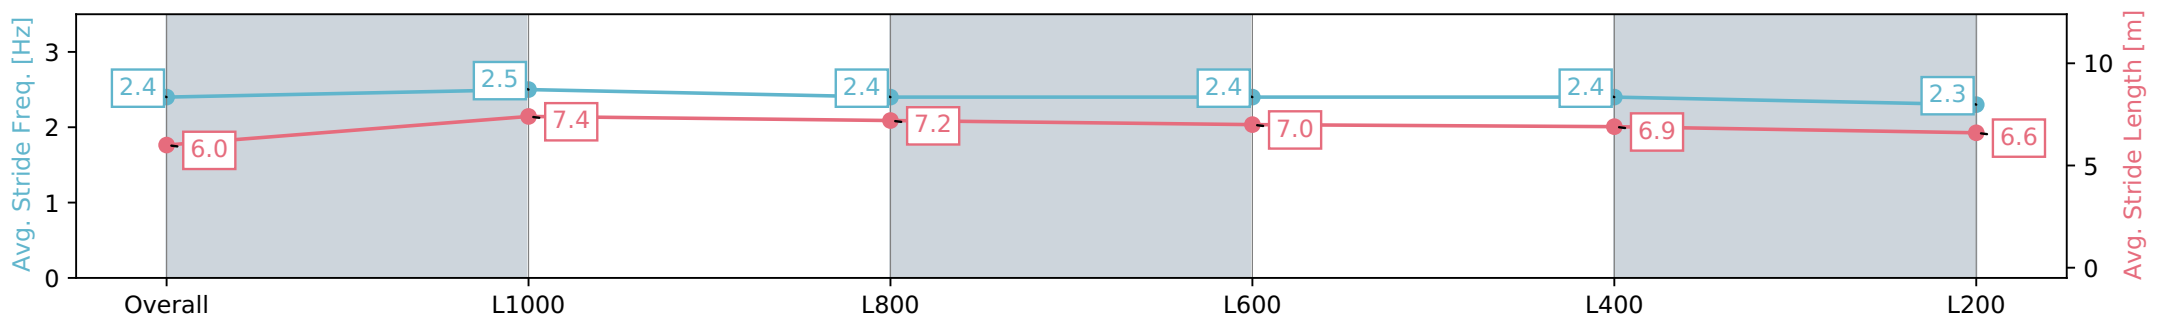

Section	Overall	L1000	L800	L600	L400	L200
Section Times	1:11.95 [5] (0:13.84)	0:58.11 [5] (0:10.81)	0:47.30 [6] (0:11.06)	0:36.24 [6] (0:11.49)	0:24.75 [3] (0:11.79)	0:12.96 [2] (0:12.96)
Average Speed [km/h]	52.1	66.6	65.6	63.3	61.0	55.5
Top Speed [km/h]	65.9	67.6	67.0	65.5	62.6	58.4
Avg. Dist. to Rail [m]	10.6	4.3	3.3	1.9	5.1	7.1
Avg. Stride Freq. [Hz]	2.4	2.5	2.4	2.4	2.4	2.3
Avg. Stride Length [m]	6.0	7.4	7.2	7.0	6.9	6.6