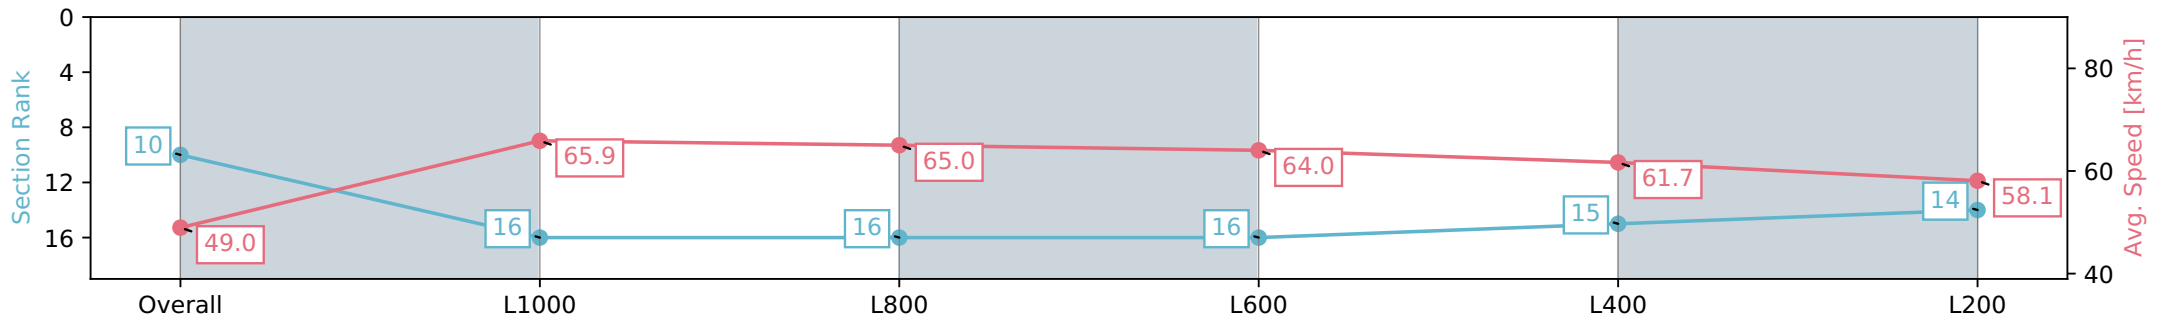

Section	Overall	L1000	L800	L600	L400	L200
Section Times	1:12.35 [10] (0:14.70)	0:57.65 [16] (0:10.94)	0:46.71 [16] (0:11.22)	0:35.49 [16] (0:11.42)	0:24.07 [15] (0:11.66)	0:12.41 [14] (0:12.41)
Average Speed [km/h]	49.0	65.9	65.0	64.0	61.7	58.1
Top Speed [km/h]	65.2	67.5	65.8	65.3	63.1	60.9
Avg. Dist. to Rail [m]	7.7	4.3	4.7	3.5	9.5	12.3
Avg. Stride Freq. [Hz]	2.2	2.4	2.4	2.4	2.4	2.4
Avg. Stride Length [m]	6.1	7.7	7.4	7.3	7.1	7.0