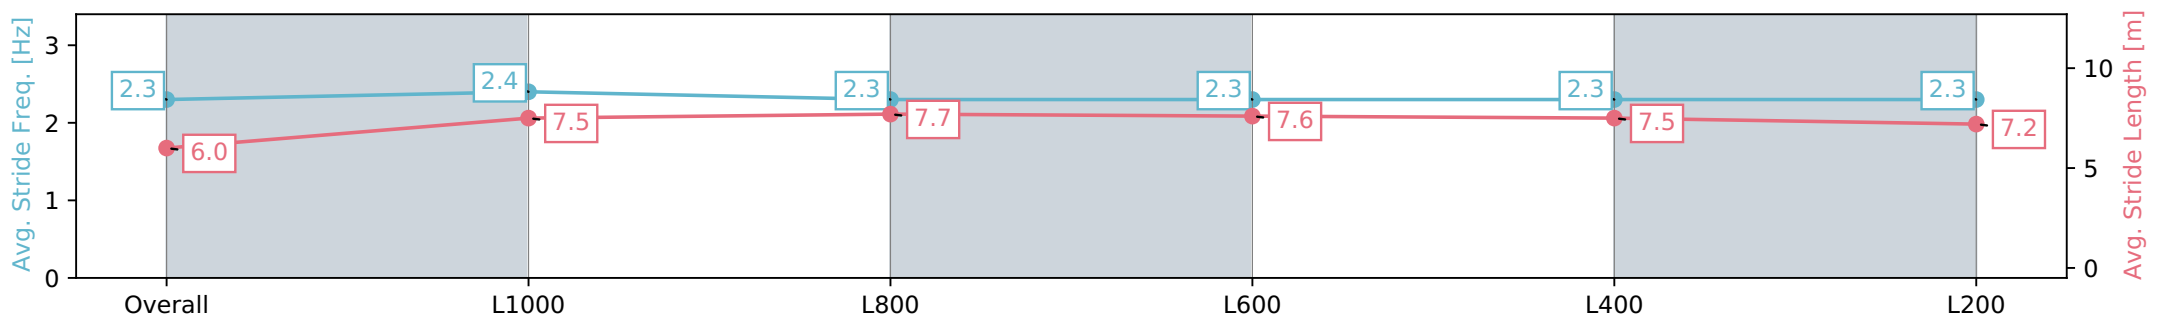

Section	Overall	L1000	L800	L600	L400	L200
Section Times	1:12.33 [9] (0:14.41)	0:57.92 [14] (0:11.05)	0:46.87 [14] (0:11.35)	0:35.52 [15] (0:11.63)	0:23.89 [16] (0:11.56)	0:12.33 [15] (0:12.33)
Average Speed [km/h]	50.0	65.3	64.0	62.7	62.3	58.4
Top Speed [km/h]	64.4	66.8	65.9	63.4	63.5	60.6
Avg. Dist. to Rail [m]	9.6	4.3	3.8	3.1	7.8	11.1
Avg. Stride Freq. [Hz]	2.3	2.4	2.3	2.3	2.3	2.3
Avg. Stride Length [m]	6.0	7.5	7.7	7.6	7.5	7.2