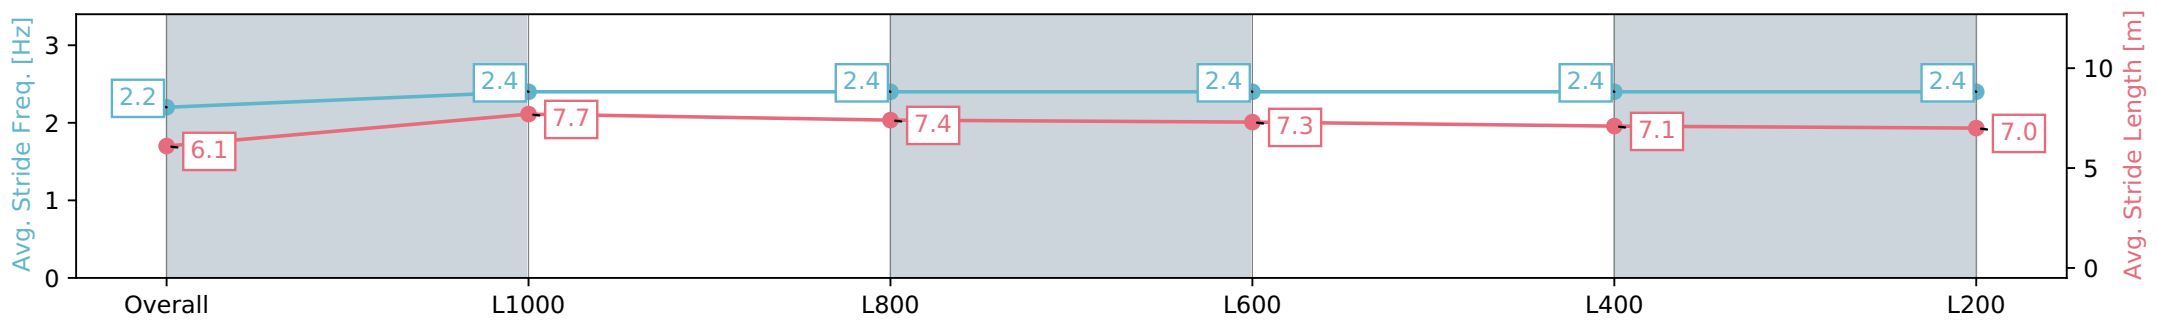

Section	Overall	L1000	L800	L600	L400	L200
Section Times	1:12.35 [10] (0:14.70)	0:57.65 [16] (0:10.94)	0:46.71 [16] (0:11.22)	0:35.49 [16] (0:11.42)	0:24.07 [15] (0:11.66)	0:12.41 [14] (0:12.41)
Average Speed [km/h]	49.0	65.9	65.0	64.0	61.7	58.1
Top Speed [km/h]	65.2	67.5	65.8	65.3	63.1	60.9
Avg. Dist. to Rail [m]	7.7	4.3	4.7	3.5	9.5	12.3
Avg. Stride Freq. [Hz]	2.2	2.4	2.4	2.4	2.4	2.4
Avg. Stride Length [m]	6.1	7.7	7.4	7.3	7.1	7.0