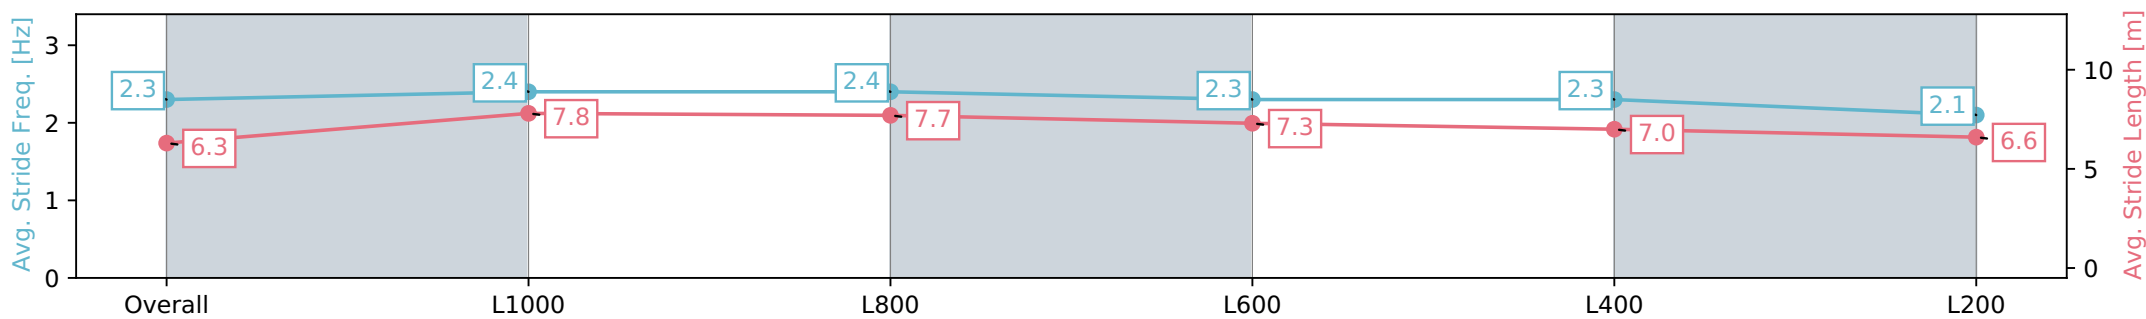

Section	Overall	L1000	L800	L600	L400	L200
Section Times	1:14.39 [15] (0:13.71)	1:00.68 [3] (0:10.77)	0:49.91 [3] (0:11.01)	0:38.90 [4] (0:11.78)	0:27.12 [7] (0:12.64)	0:14.48 [13] (0:14.48)
Average Speed [km/h]	52.6	66.8	65.3	60.7	56.9	49.7
Top Speed [km/h]	66.3	67.9	67.3	63.4	60.1	54.2
Avg. Dist. to Rail [m]	4.6	1.9	1.1	1.5	1.0	1.2
Avg. Stride Freq. [Hz]	2.3	2.4	2.4	2.3	2.3	2.1
Avg. Stride Length [m]	6.3	7.8	7.7	7.3	7.0	6.6