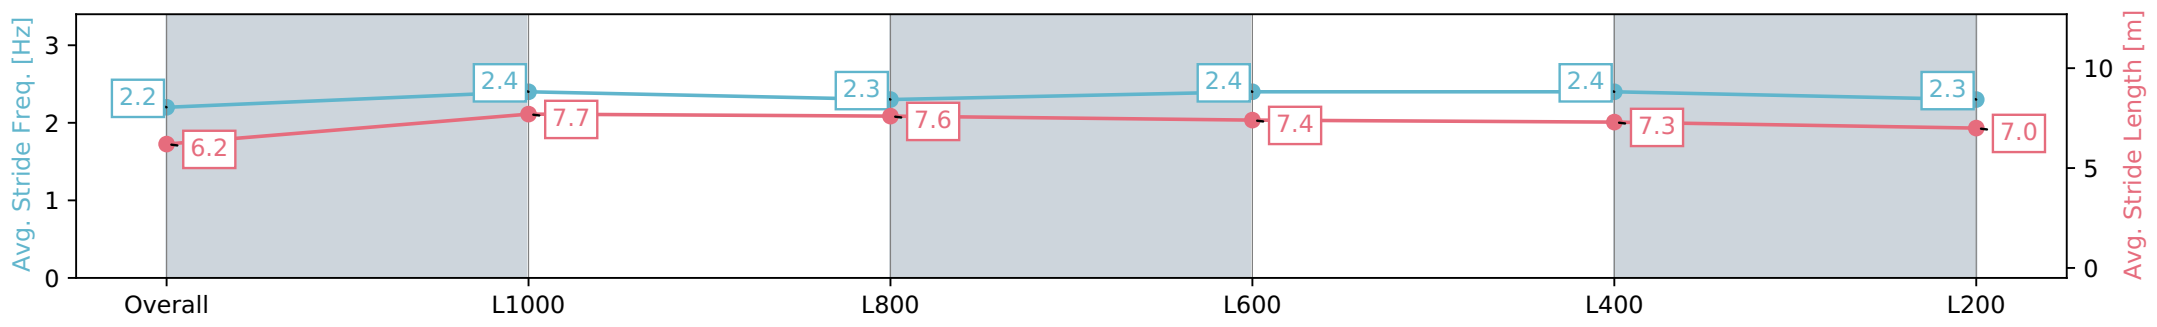

Section	Overall	L1000	L800	L600	L400	L200
Section Times	1:12.11 [6] (0:14.37)	0:57.74 [13] (0:11.06)	0:46.68 [12] (0:11.16)	0:35.52 [12] (0:11.27)	0:24.25 [13] (0:11.54)	0:12.71 [9] (0:12.71)
Average Speed [km/h]	50.2	65.1	64.6	63.5	62.4	56.7
Top Speed [km/h]	65.0	66.1	66.7	64.6	64.6	59.9
Avg. Dist. to Rail [m]	1.9	0.3	0.7	1.4	1.9	5.0
Avg. Stride Freq. [Hz]	2.2	2.4	2.3	2.4	2.4	2.3
Avg. Stride Length [m]	6.2	7.7	7.6	7.4	7.3	7.0