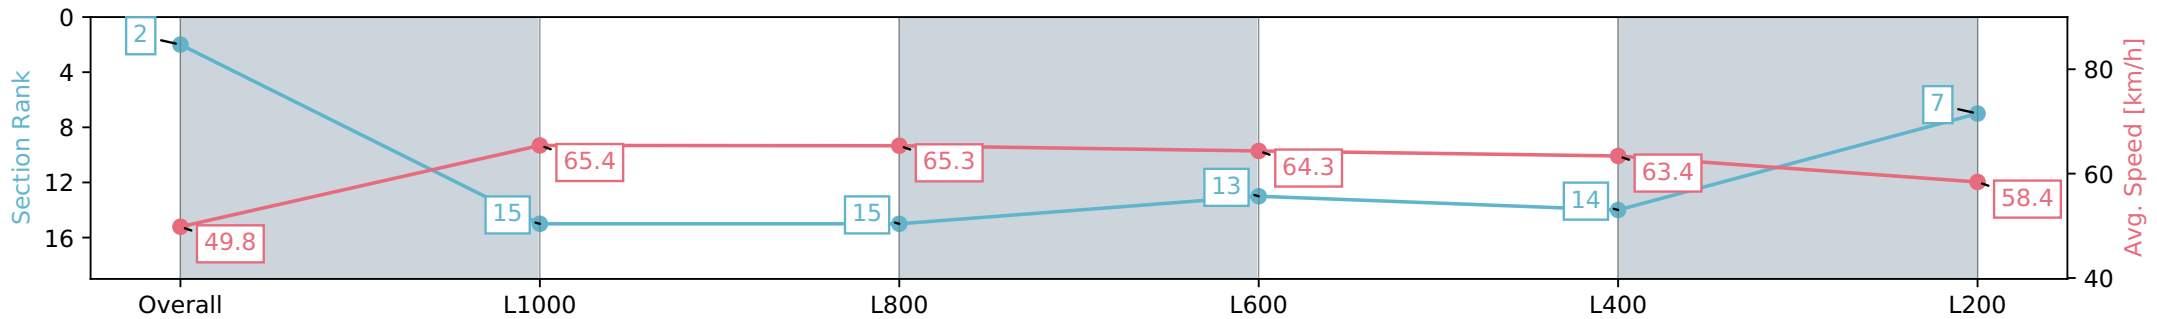

Section	Overall	L1000	L800	L600	L400	L200
Section Times	1:11.67 [2] (0:14.47)	0:57.20 [15] (0:11.03)	0:46.17 [15] (0:11.11)	0:35.06 [13] (0:11.38)	0:23.68 [14] (0:11.34)	0:12.34 [7] (0:12.34)
Average Speed [km/h]	49.8	65.4	65.3	64.3	63.4	58.4
Top Speed [km/h]	64.5	66.4	66.6	65.8	65.0	61.8
Avg. Dist. to Rail [m]	10.4	4.1	3.0	3.9	9.6	10.8
Avg. Stride Freq. [Hz]	2.3	2.5	2.5	2.4	2.5	2.4
Avg. Stride Length [m]	5.9	7.2	7.3	7.2	7.2	6.8