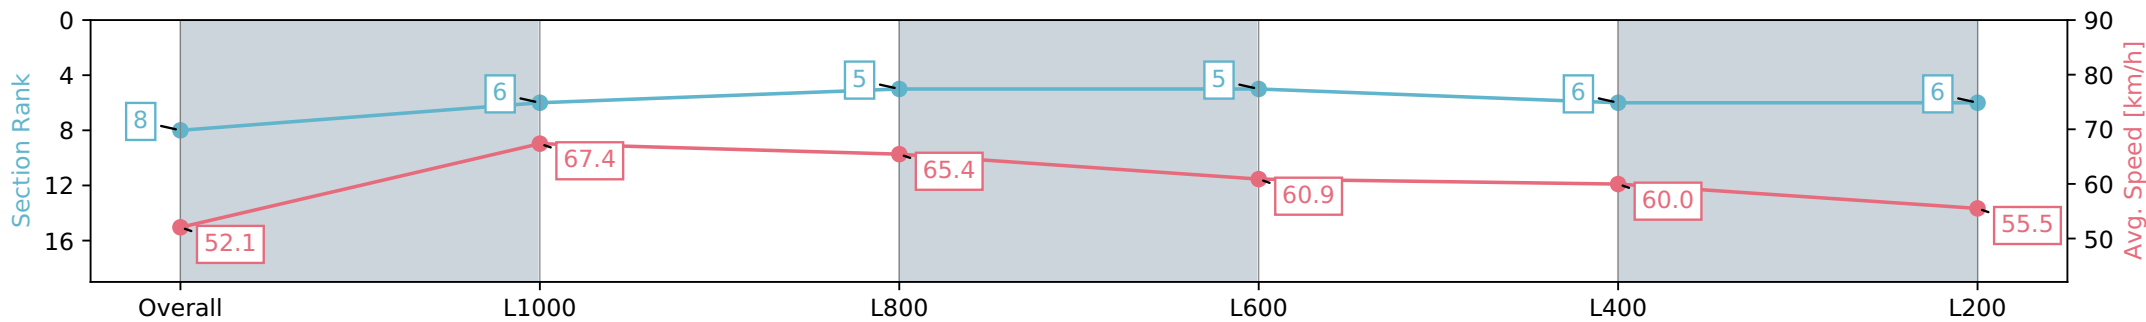

Section	Overall	L1000	L800	L600	L400	L200
Section Times	1:12.24 [8] (0:13.84)	0:58.40 [6] (0:10.68)	0:47.72 [5] (0:10.99)	0:36.73 [5] (0:11.76)	0:24.97 [6] (0:11.99)	0:12.98 [6] (0:12.98)
Average Speed [km/h]	52.1	67.4	65.4	60.9	60.0	55.5
Top Speed [km/h]	67.1	68.3	67.4	63.3	61.2	57.6
Avg. Dist. to Rail [m]	3.3	0.6	0.7	1.3	0.8	2.2
Avg. Stride Freq. [Hz]	2.4	2.5	2.5	2.5	2.5	2.4
Avg. Stride Length [m]	6.0	7.4	7.3	6.8	6.6	6.4