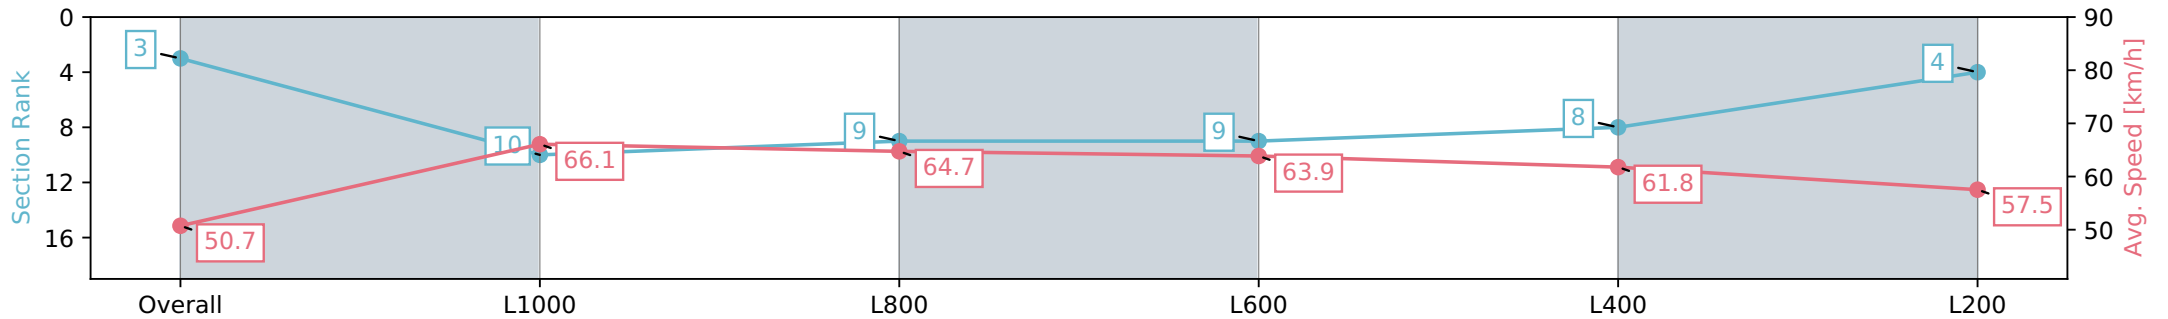

Section	Overall	L1000	L800	L600	L400	L200
Section Times	1:11.74 [3] (0:14.19)	0:57.55 [10] (0:10.90)	0:46.65 [9] (0:11.14)	0:35.51 [9] (0:11.32)	0:24.19 [8] (0:11.64)	0:12.55 [4] (0:12.55)
Average Speed [km/h]	50.7	66.1	64.7	63.9	61.8	57.5
Top Speed [km/h]	66.4	66.9	66.8	64.4	63.8	60.1
Avg. Dist. to Rail [m]	4.3	0.9	1.1	0.8	2.8	4.7
Avg. Stride Freq. [Hz]	2.2	2.4	2.4	2.4	2.3	2.3
Avg. Stride Length [m]	6.4	7.7	7.7	7.5	7.4	7.0