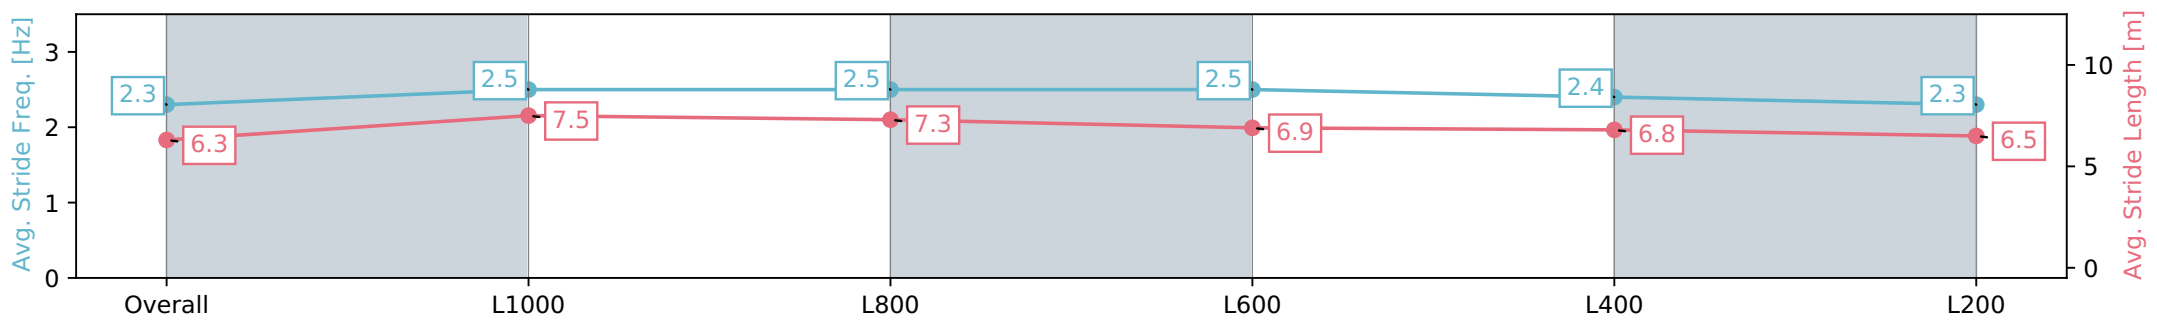

Section	Overall	L1000	L800	L600	L400	L200
Section Times	1:12.42 [11] (0:13.67)	0:58.75 [2] (0:10.51)	0:48.24 [2] (0:10.93)	0:37.31 [1] (0:11.76)	0:25.55 [1] (0:12.20)	0:13.35 [3] (0:13.35)
Average Speed [km/h]	52.7	68.5	66.2	61.0	59.0	54.0
Top Speed [km/h]	68.5	69.2	68.7	64.6	60.4	57.1
Avg. Dist. to Rail [m]	2.2	1.0	1.6	1.0	1.0	2.9
Avg. Stride Freq. [Hz]	2.3	2.5	2.5	2.5	2.4	2.3
Avg. Stride Length [m]	6.3	7.5	7.3	6.9	6.8	6.5