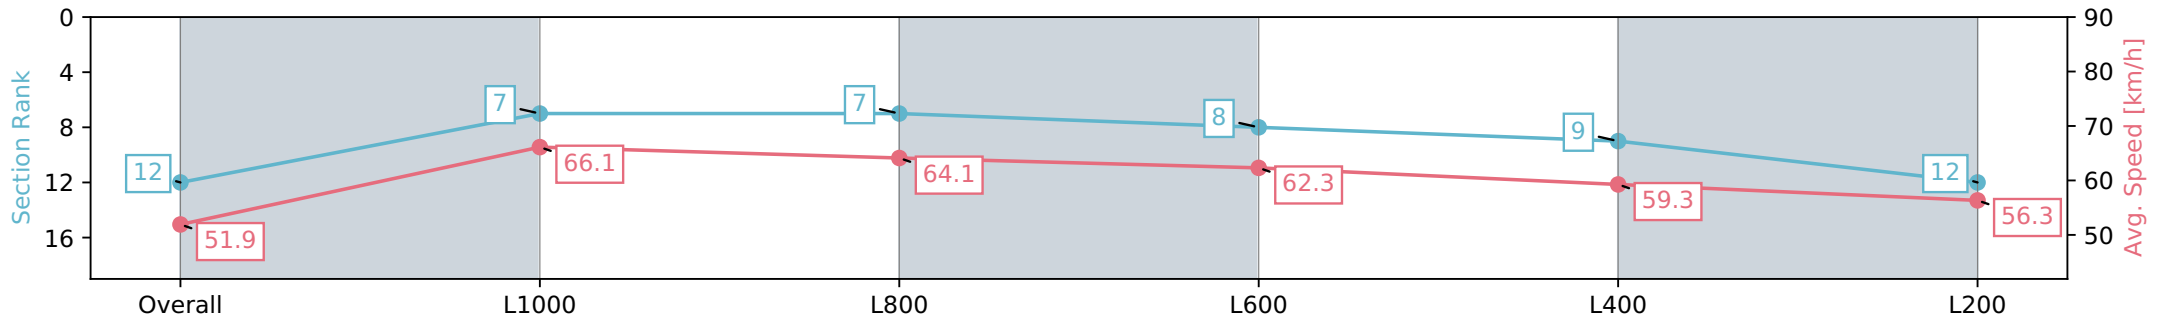

Section	Overall	L1000	L800	L600	L400	L200
Section Times	1:12.49 [12] (0:13.86)	0:58.63 [7] (0:10.89)	0:47.74 [7] (0:11.27)	0:36.47 [8] (0:11.54)	0:24.93 [9] (0:12.14)	0:12.79 [12] (0:12.79)
Average Speed [km/h]	51.9	66.1	64.1	62.3	59.3	56.3
Top Speed [km/h]	65.8	67.1	65.6	63.4	61.4	57.3
Avg. Dist. to Rail [m]	5.1	2.2	1.2	0.7	0.9	1.3
Avg. Stride Freq. [Hz]	2.4	2.5	2.4	2.4	2.3	2.3
Avg. Stride Length [m]	6.0	7.4	7.3	7.1	7.0	6.8