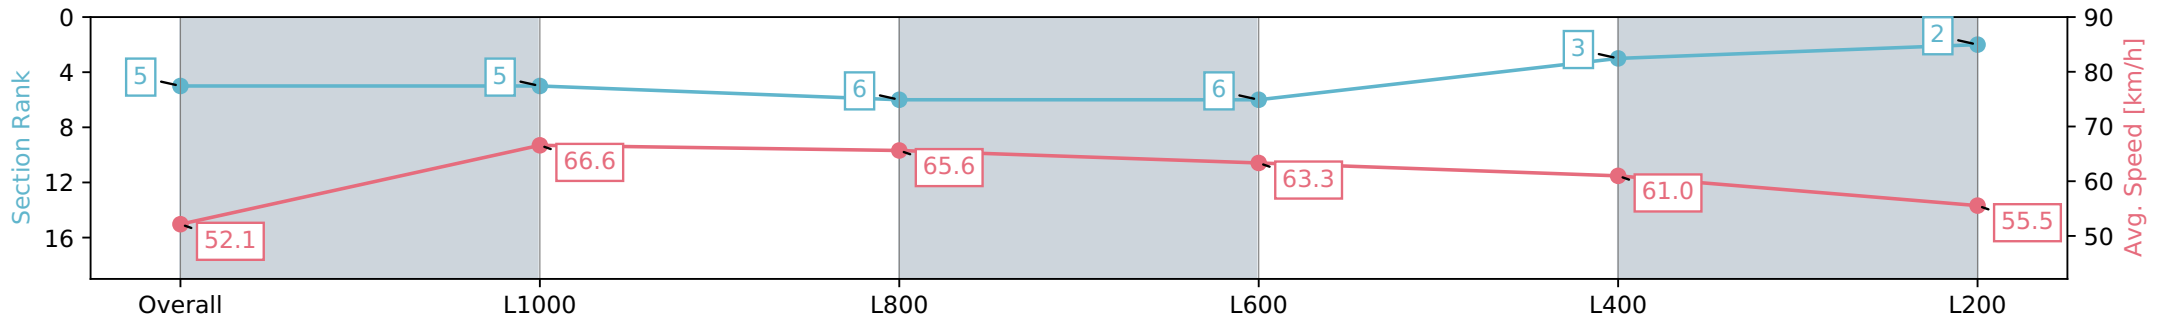

Section	Overall	L1000	L800	L600	L400	L200
Section Times	1:11.95 [5] (0:13.84)	0:58.11 [5] (0:10.81)	0:47.30 [6] (0:11.06)	0:36.24 [6] (0:11.49)	0:24.75 [3] (0:11.79)	0:12.96 [2] (0:12.96)
Average Speed [km/h]	52.1	66.6	65.6	63.3	61.0	55.5
Top Speed [km/h]	65.9	67.6	67.0	65.5	62.6	58.4
Avg. Dist. to Rail [m]	10.6	4.3	3.3	1.9	5.1	7.1
Avg. Stride Freq. [Hz]	2.4	2.5	2.4	2.4	2.4	2.3
Avg. Stride Length [m]	6.0	7.4	7.2	7.0	6.9	6.6