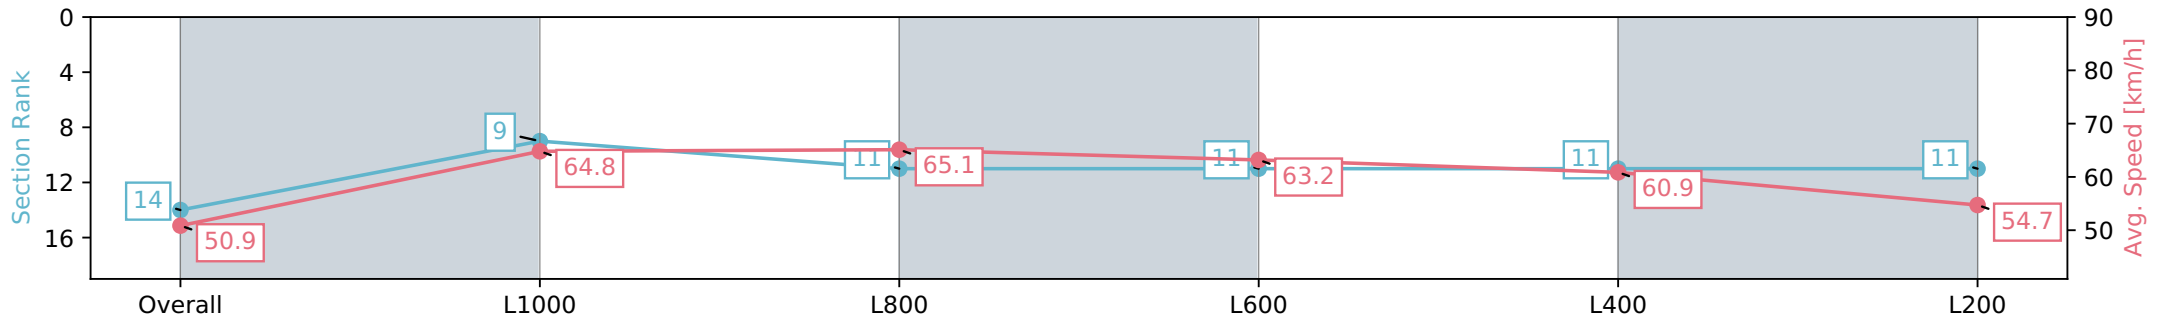

Section	Overall	L1000	L800	L600	L400	L200
Section Times	1:12.84 [14] (0:14.14)	0:58.70 [9] (0:11.12)	0:47.57 [11] (0:11.13)	0:36.45 [11] (0:11.45)	0:25.00 [11] (0:11.82)	0:13.18 [11] (0:13.18)
Average Speed [km/h]	50.9	64.8	65.1	63.2	60.9	54.7
Top Speed [km/h]	65.2	65.6	66.4	64.5	63.4	58.0
Avg. Dist. to Rail [m]	8.6	3.3	2.4	1.3	6.3	8.3
Avg. Stride Freq. [Hz]	2.1	2.2	2.3	2.3	2.3	2.2
Avg. Stride Length [m]	6.6	8.0	8.0	7.8	7.4	7.1