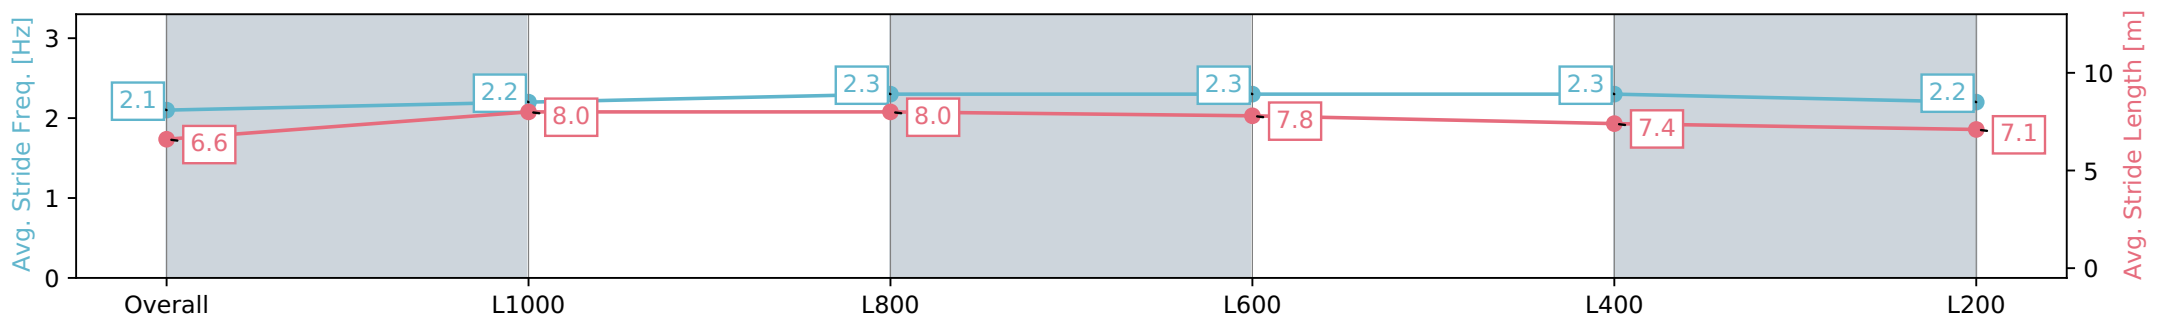

Section	Overall	L1000	L800	L600	L400	L200
Section Times	1:12.84 [14] (0:14.14)	0:58.70 [9] (0:11.12)	0:47.57 [11] (0:11.13)	0:36.45 [11] (0:11.45)	0:25.00 [11] (0:11.82)	0:13.18 [11] (0:13.18)
Average Speed [km/h]	50.9	64.8	65.1	63.2	60.9	54.7
Top Speed [km/h]	65.2	65.6	66.4	64.5	63.4	58.0
Avg. Dist. to Rail [m]	8.6	3.3	2.4	1.3	6.3	8.3
Avg. Stride Freq. [Hz]	2.1	2.2	2.3	2.3	2.3	2.2
Avg. Stride Length [m]	6.6	8.0	8.0	7.8	7.4	7.1