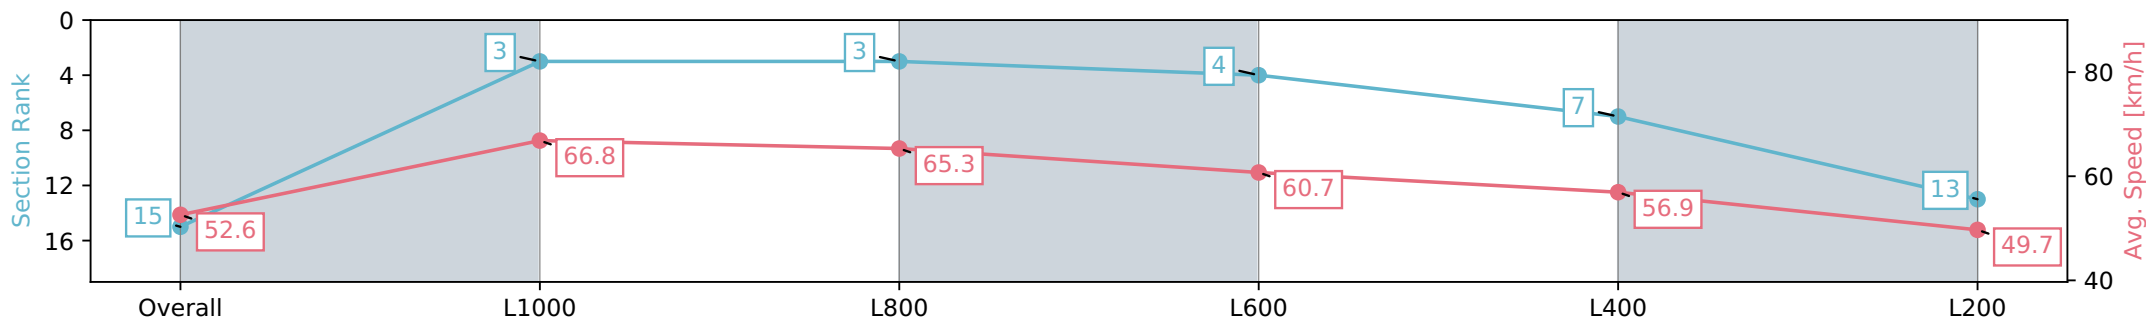

Section	Overall	L1000	L800	L600	L400	L200
Section Times	1:14.39 [15] (0:13.71)	1:00.68 [3] (0:10.77)	0:49.91 [3] (0:11.01)	0:38.90 [4] (0:11.78)	0:27.12 [7] (0:12.64)	0:14.48 [13] (0:14.48)
Average Speed [km/h]	52.6	66.8	65.3	60.7	56.9	49.7
Top Speed [km/h]	66.3	67.9	67.3	63.4	60.1	54.2
Avg. Dist. to Rail [m]	4.6	1.9	1.1	1.5	1.0	1.2
Avg. Stride Freq. [Hz]	2.3	2.4	2.4	2.3	2.3	2.1
Avg. Stride Length [m]	6.3	7.8	7.7	7.3	7.0	6.6