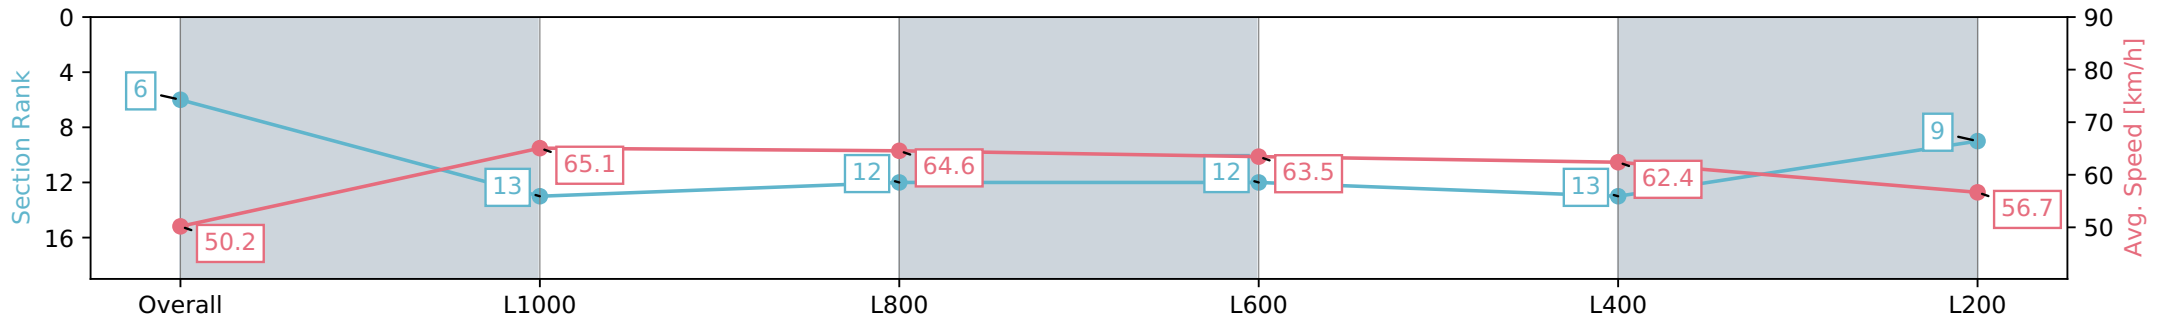

Section	Overall	L1000	L800	L600	L400	L200
Section Times	1:12.11 [6] (0:14.37)	0:57.74 [13] (0:11.06)	0:46.68 [12] (0:11.16)	0:35.52 [12] (0:11.27)	0:24.25 [13] (0:11.54)	0:12.71 [9] (0:12.71)
Average Speed [km/h]	50.2	65.1	64.6	63.5	62.4	56.7
Top Speed [km/h]	65.0	66.1	66.7	64.6	64.6	59.9
Avg. Dist. to Rail [m]	1.9	0.3	0.7	1.4	1.9	5.0
Avg. Stride Freq. [Hz]	2.2	2.4	2.3	2.4	2.4	2.3
Avg. Stride Length [m]	6.2	7.7	7.6	7.4	7.3	7.0