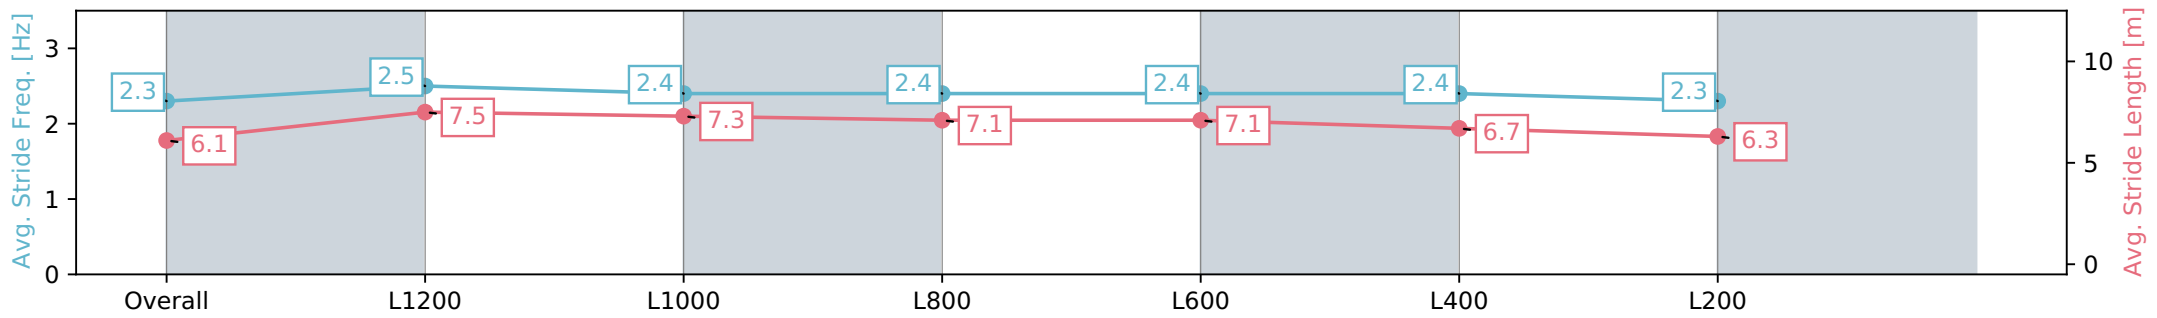

- [] Ranking at each section and finish
- :-:- No data available at this section
- NA No data available

Horse/Jockey Name	CALL OUT FEE
Finish Rank	10
Fastest Section Time (Section)	0:10.79 (L1200)
Top Speed [km/h] (Section)	67.5 (L1200)
Race State	Finished