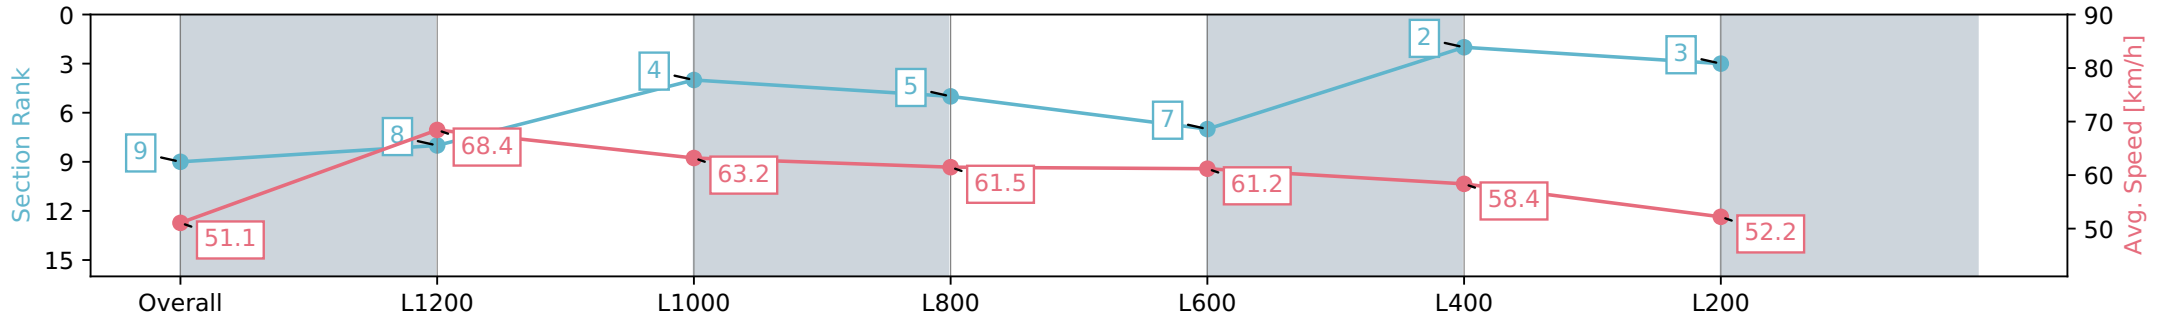

- [] Ranking at each section and finish
- :-:- No data available at this section
- NA No data available

Horse/Jockey Name	CALL OUT FEE
Finish Rank	10
Fastest Section Time (Section)	0:10.79 (L1200)
Top Speed [km/h] (Section)	67.5 (L1200)
Race State	Finished