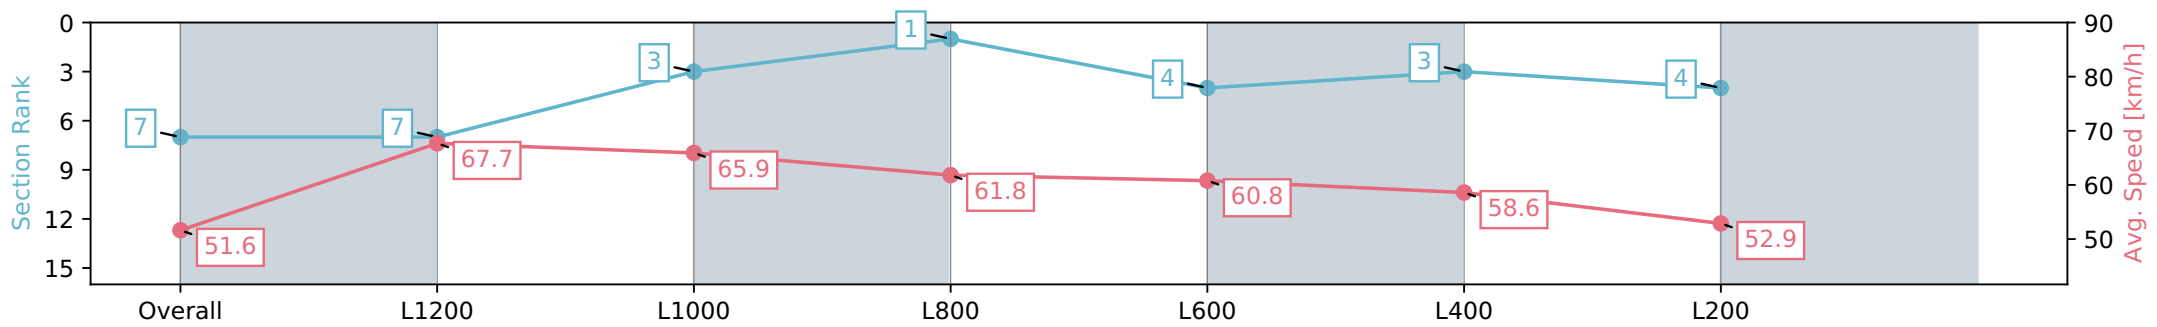

Thomas Farms RC Murray Bridge SA - Professional

Race 2: Kookaburra Homes Maiden Plate - 1400m

01 January 2024 - 1:28PM

Track Rating: Good 4, Weather: Fine, Rail Position: True

Section	Overall	L1200	L1000	L800	L600	L400	L200
Section Times	1:25.22 [7] (0:13.95)	1:11.27 [7] (0:10.64)	1:00.63 [3] (0:10.98)	0:49.65 [1] (0:11.82)	0:37.83 [4] (0:11.94)	0:25.89 [3] (0:12.28)	0:13.60 [4] (0:13.60)
Average Speed [km/h]	51.6	67.7	65.9	61.8	60.8	58.6	52.9
Top Speed [km/h]	67.5	69.1	67.2	64.0	61.9	61.8	56.2
Avg. Dist. to Rail [m]	6.6	1.7	1.4	2.4	1.9	3.6	4.7
Avg. Stride Freq. [Hz]	2.3	2.4	2.4	2.3	2.4	2.3	2.2
Avg. Stride Length [m]	6.4	7.9	7.7	7.3	7.0	7.0	6.6