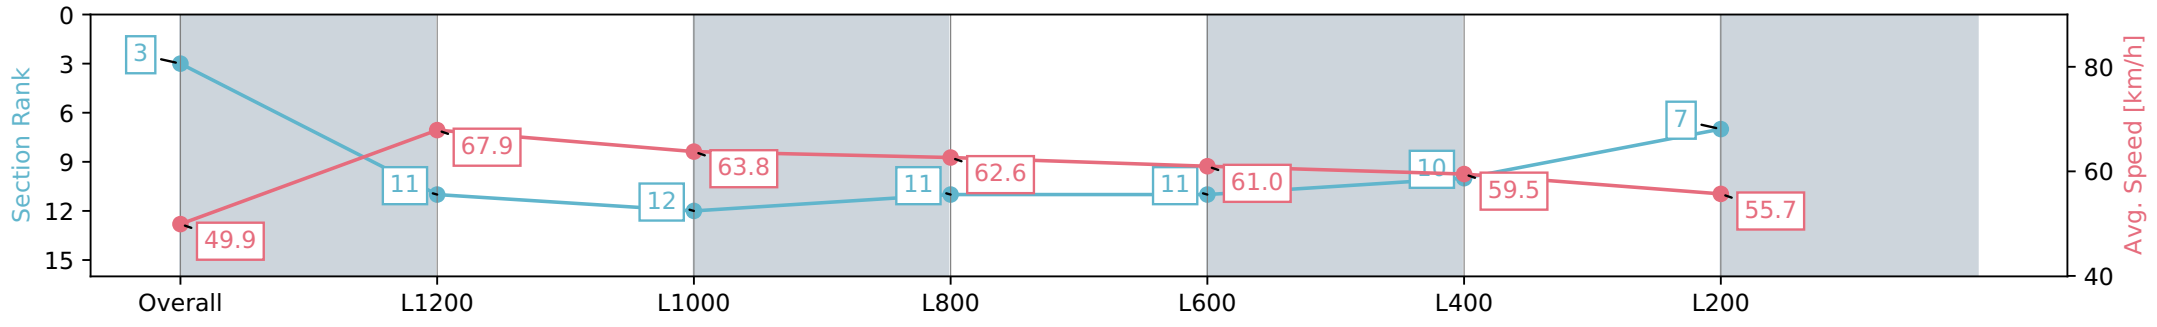

Thomas Farms RC Murray Bridge SA - Professional

Race 2: Kookaburra Homes Maiden Plate - 1400m

01 January 2024 - 1:28PM

Track Rating: Good 4, Weather: Fine, Rail Position: True

Section	Overall	L1200	L1000	L800	L600	L400	L200
Section Times	1:24.66 [3] (0:14.44)	1:10.22 [11] (0:10.57)	0:59.64 [12] (0:11.22)	0:48.42 [11] (0:11.53)	0:36.89 [11] (0:11.86)	0:25.03 [10] (0:12.12)	0:12.91 [7] (0:12.91)
Average Speed [km/h]	49.9	67.9	63.8	62.6	61.0	59.5	55.7
Top Speed [km/h]	68.0	68.9	66.6	63.7	62.1	61.5	58.1
Avg. Dist. to Rail [m]	6.0	2.3	1.2	1.1	0.6	1.1	0.5
Avg. Stride Freq. [Hz]	2.3	2.5	2.4	2.4	2.3	2.3	2.3
Avg. Stride Length [m]	6.0	7.7	7.5	7.4	7.3	7.2	6.9