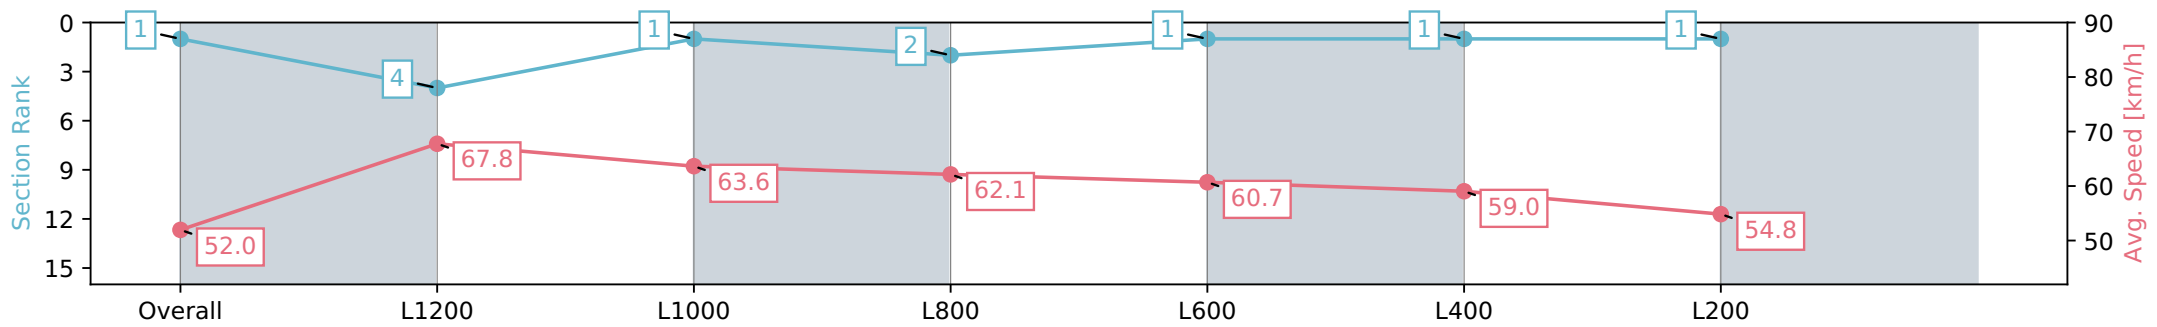

Horse/Jockey Name	CHELSEA CUBE
Finish Rank	1
Fastest Section Time (Section)	0:10.60 (L1200)
Top Speed [km/h] (Section)	69.0 (Overall)
Race State	Finished

Thomas Farms RC Murray Bridge SA - Professional

Race 2: Kookaburra Homes Maiden Plate - 1400m

01 January 2024 - 1:28PM

Track Rating: Good 4, Weather: Fine, Rail Position: True

Section	Overall	L1200	L1000	L800	L600	L400	L200
Section Times	1:24.18 [1] (0:13.86)	1:10.32 [4] (0:10.60)	0:59.72 [1] (0:11.15)	0:48.56 [2] (0:11.47)	0:37.10 [1] (0:11.78)	0:25.32 [1] (0:12.20)	0:13.12 [1] (0:13.12)
Average Speed [km/h]	52.0	67.8	63.6	62.1	60.7	59.0	54.8
Top Speed [km/h]	69.0	68.7	66.4	63.6	61.4	60.3	57.3
Avg. Dist. to Rail [m]	2.7	3.2	2.6	1.8	1.7	0.6	0.3
Avg. Stride Freq. [Hz]	2.3	2.4	2.3	2.3	2.3	2.3	2.2
Avg. Stride Length [m]	6.3	7.7	7.5	7.4	7.3	7.1	6.9

- [ ] Ranking at each section and finish
- -:-:- No data available at this section
- NA No data available