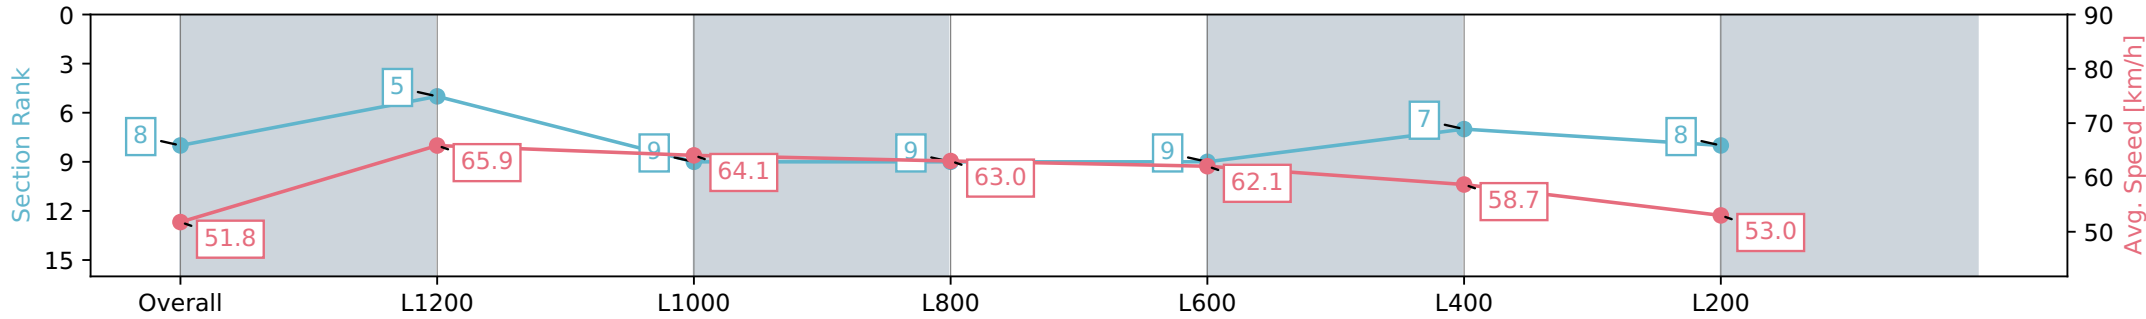

Thomas Farms RC Murray Bridge SA - Professional

Race 2: Kookaburra Homes Maiden Plate - 1400m

01 January 2024 - 1:28PM

Track Rating: Good 4, Weather: Fine, Rail Position: True

Section	Overall	L1200	L1000	L800	L600	L400	L200
Section Times	1:25.35 [8] (0:13.92)	1:11.43 [5] (0:10.92)	1:00.51 [9] (0:11.31)	0:49.20 [9] (0:11.59)	0:37.61 [9] (0:11.75)	0:25.86 [7] (0:12.28)	0:13.56 [8] (0:13.56)
Average Speed [km/h]	51.8	65.9	64.1	63.0	62.1	58.7	53.0
Top Speed [km/h]	67.0	67.1	65.3	64.6	63.0	61.2	55.7
Avg. Dist. to Rail [m]	4.1	0.9	1.2	3.1	3.1	5.6	6.9
Avg. Stride Freq. [Hz]	2.3	2.3	2.3	2.3	2.4	2.3	2.2
Avg. Stride Length [m]	6.3	7.7	7.7	7.4	7.3	7.0	6.6