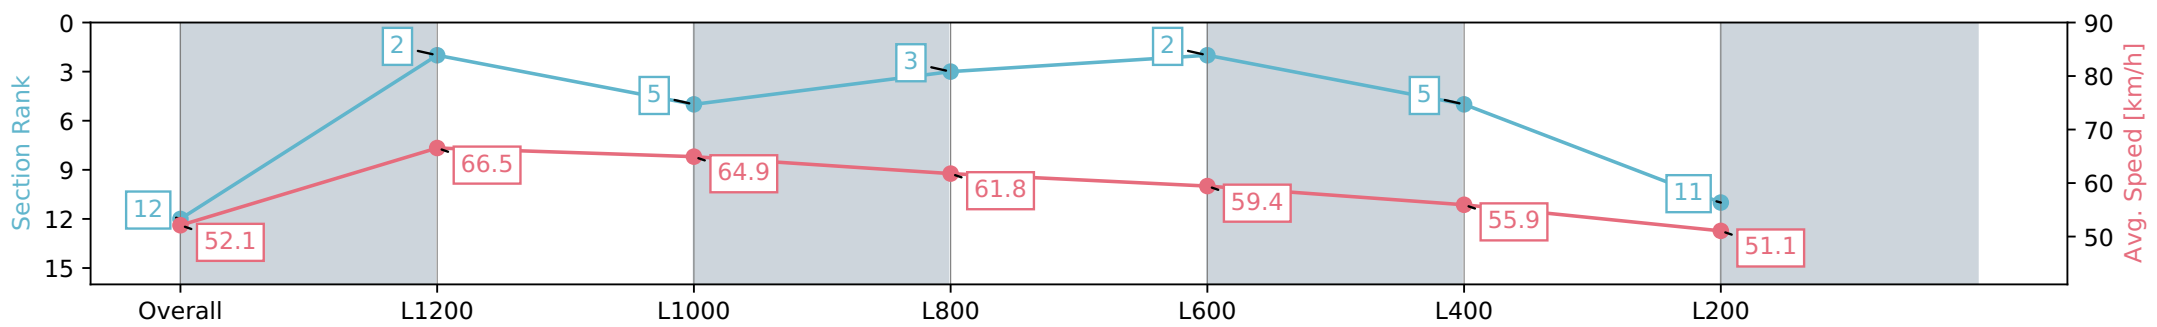

Thomas Farms RC Murray Bridge SA - Professional

Race 2: Kookaburra Homes Maiden Plate - 1400m

01 January 2024 - 1:28PM

Track Rating: Good 4, Weather: Fine, Rail Position: True

Section	Overall	L1200	L1000	L800	L600	L400	L200
Section Times	1:26.44 [12] (0:13.83)	1:12.61 [2] (0:10.80)	1:01.81 [5] (0:11.05)	0:50.76 [3] (0:11.66)	0:39.10 [2] (0:12.13)	0:26.97 [5] (0:12.88)	0:14.09 [11] (0:14.09)
Average Speed [km/h]	52.1	66.5	64.9	61.8	59.4	55.9	51.1
Top Speed [km/h]	67.9	68.7	65.7	63.6	60.3	58.8	53.5
Avg. Dist. to Rail [m]	2.6	0.2	0.8	0.3	0.6	0.6	1.2
Avg. Stride Freq. [Hz]	2.5	2.5	2.5	2.4	2.4	2.3	2.2
Avg. Stride Length [m]	6.0	7.4	7.3	7.3	7.0	6.9	6.6