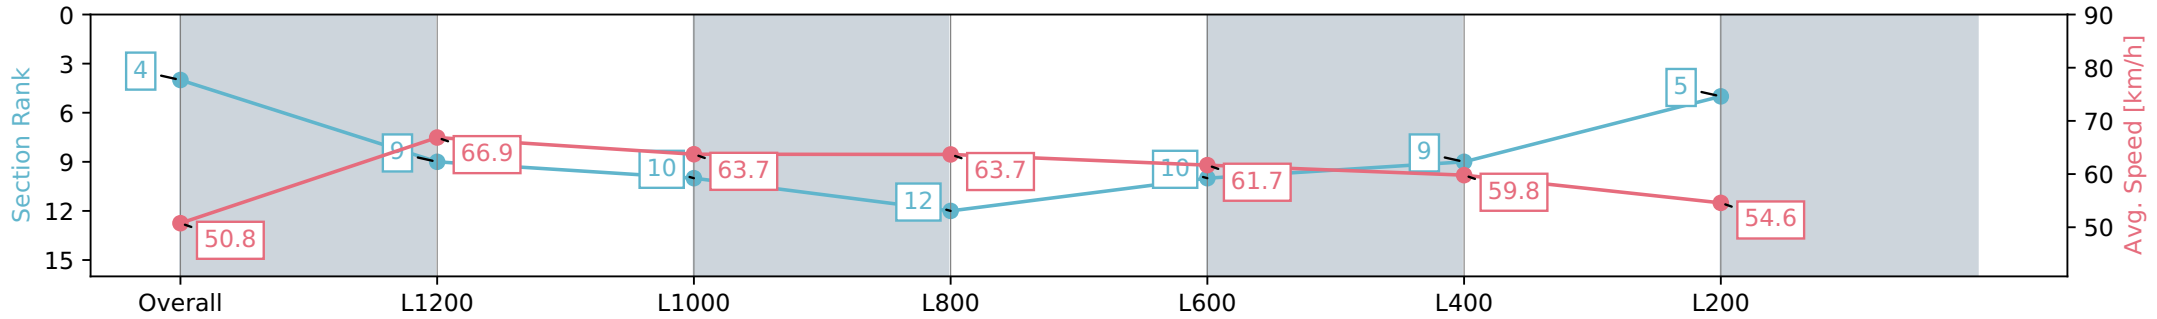

Thomas Farms RC Murray Bridge SA - Professional

Race 2: Kookaburra Homes Maiden Plate - 1400m

01 January 2024 - 1:28PM

Track Rating: Good 4, Weather: Fine, Rail Position: True

Section	Overall	L1200	L1000	L800	L600	L400	L200
Section Times	1:24.80 [4] (0:14.20)	1:10.60 [9] (0:10.78)	0:59.82 [10] (0:11.36)	0:48.46 [12] (0:11.43)	0:37.03 [10] (0:11.82)	0:25.21 [9] (0:12.03)	0:13.18 [5] (0:13.18)
Average Speed [km/h]	50.8	66.9	63.7	63.7	61.7	59.8	54.6
Top Speed [km/h]	68.0	68.1	65.1	65.0	63.0	62.8	56.8
Avg. Dist. to Rail [m]	8.1	0.4	1.3	1.8	3.2	6.0	7.0
Avg. Stride Freq. [Hz]	2.2	2.4	2.3	2.3	2.3	2.4	2.3
Avg. Stride Length [m]	6.4	7.6	7.6	7.6	7.3	7.0	6.8