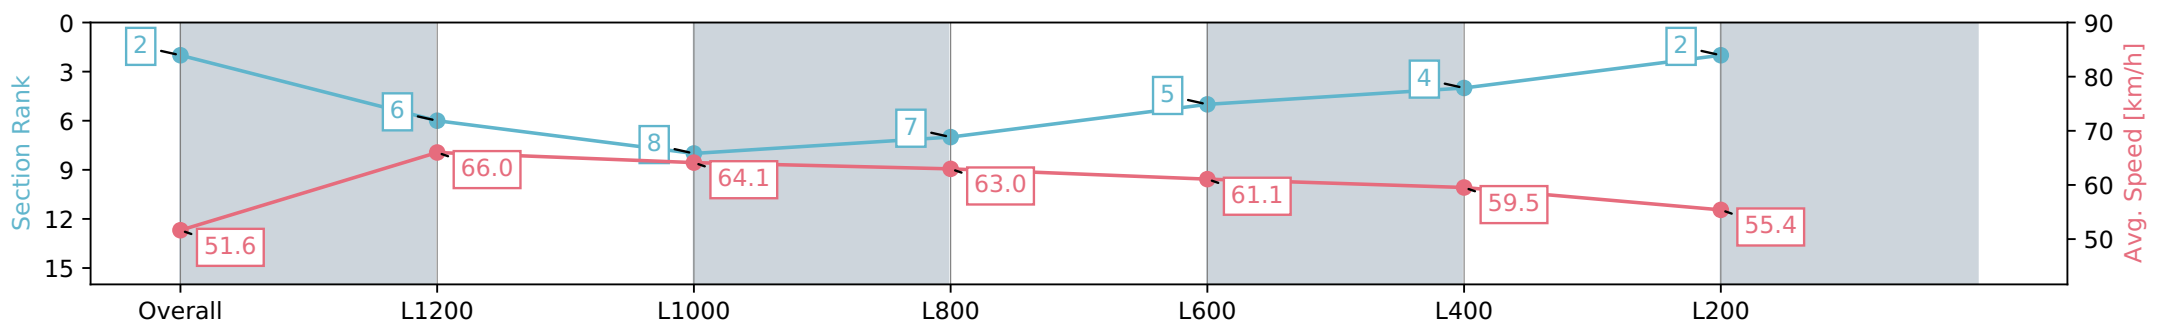

Thomas Farms RC Murray Bridge SA - Professional

Race 2: Kookaburra Homes Maiden Plate - 1400m

01 January 2024 - 1:28PM

Track Rating: Good 4, Weather: Fine, Rail Position: True

Section	Overall	L1200	L1000	L800	L600	L400	L200
Section Times	1:24.49 [2] (0:13.94)	1:10.55 [6] (0:10.90)	0:59.65 [8] (0:11.17)	0:48.48 [7] (0:11.48)	0:37.00 [5] (0:11.89)	0:25.11 [4] (0:12.09)	0:13.02 [2] (0:13.02)
Average Speed [km/h]	51.6	66.0	64.1	63.0	61.1	59.5	55.4
Top Speed [km/h]	67.4	68.2	65.2	63.8	62.0	60.6	58.1
Avg. Dist. to Rail [m]	1.7	1.7	1.0	1.0	2.4	4.0	5.0
Avg. Stride Freq. [Hz]	2.2	2.3	2.3	2.2	2.2	2.3	2.2
Avg. Stride Length [m]	6.6	7.9	7.8	7.8	7.6	7.3	7.0