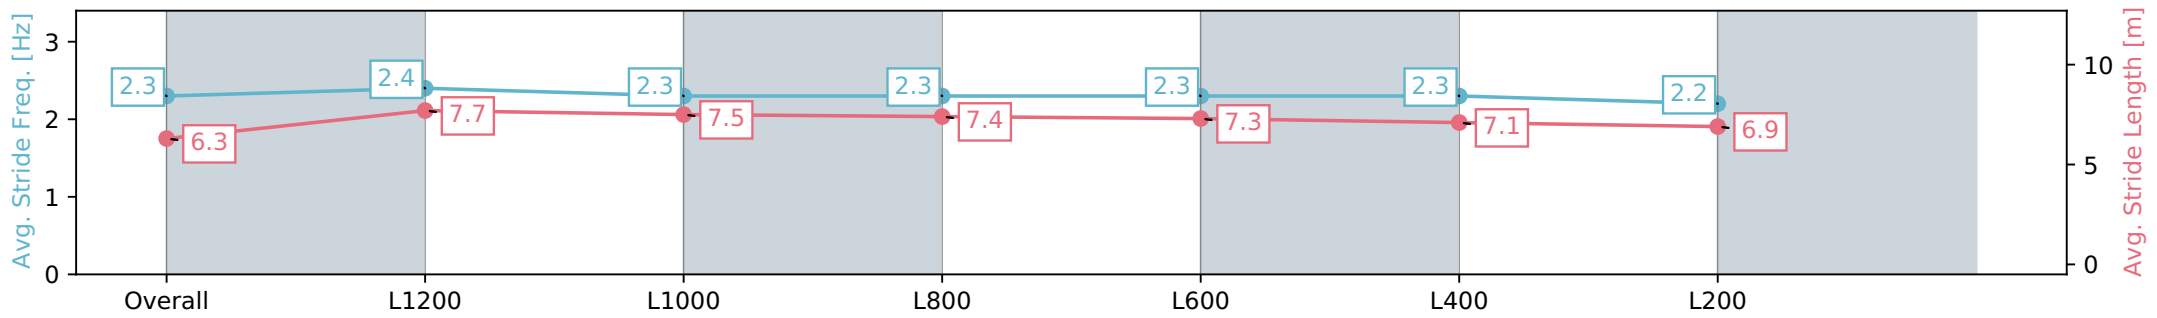

Horse/Jockey Name	CHELSEA CUBE
Finish Rank	1
Fastest Section Time (Section)	0:10.60 (L1200)
Top Speed [km/h] (Section)	69.0 (Overall)
Race State	Finished

Thomas Farms RC Murray Bridge SA - Professional

Race 2: Kookaburra Homes Maiden Plate - 1400m

01 January 2024 - 1:28PM

Track Rating: Good 4, Weather: Fine, Rail Position: True

Section	Overall	L1200	L1000	L800	L600	L400	L200
Section Times	1:24.18 [1] (0:13.86)	1:10.32 [4] (0:10.60)	0:59.72 [1] (0:11.15)	0:48.56 [2] (0:11.47)	0:37.10 [1] (0:11.78)	0:25.32 [1] (0:12.20)	0:13.12 [1] (0:13.12)
Average Speed [km/h]	52.0	67.8	63.6	62.1	60.7	59.0	54.8
Top Speed [km/h]	69.0	68.7	66.4	63.6	61.4	60.3	57.3
Avg. Dist. to Rail [m]	2.7	3.2	2.6	1.8	1.7	0.6	0.3
Avg. Stride Freq. [Hz]	2.3	2.4	2.3	2.3	2.3	2.3	2.2
Avg. Stride Length [m]	6.3	7.7	7.5	7.4	7.3	7.1	6.9

- [ ] Ranking at each section and finish
- -:-:- No data available at this section
- NA No data available