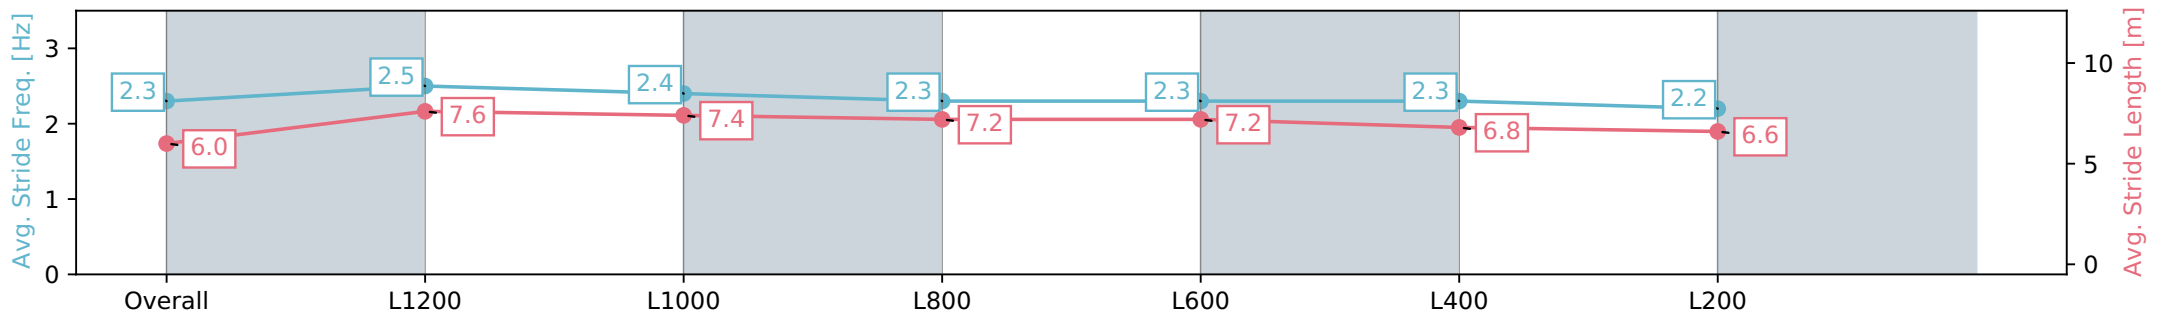

Thomas Farms RC Murray Bridge SA - Professional

Race 2: Kookaburra Homes Maiden Plate - 1400m

01 January 2024 - 1:28PM

Track Rating: Good 4, Weather: Fine, Rail Position: True

Section	Overall	L1200	L1000	L800	L600	L400	L200
Section Times	1:26.36 [11] (0:14.48)	1:11.88 [12] (0:10.54)	1:01.34 [11] (0:11.21)	0:50.13 [10] (0:11.76)	0:38.37 [12] (0:11.87)	0:26.50 [12] (0:12.72)	0:13.78 [12] (0:13.78)
Average Speed [km/h]	49.7	68.0	63.5	61.1	60.4	56.7	52.2
Top Speed [km/h]	67.4	69.5	65.5	62.0	62.0	60.3	54.2
Avg. Dist. to Rail [m]	4.7	3.3	2.6	0.5	1.2	1.6	4.3
Avg. Stride Freq. [Hz]	2.3	2.5	2.4	2.3	2.3	2.3	2.2
Avg. Stride Length [m]	6.0	7.6	7.4	7.2	7.2	6.8	6.6