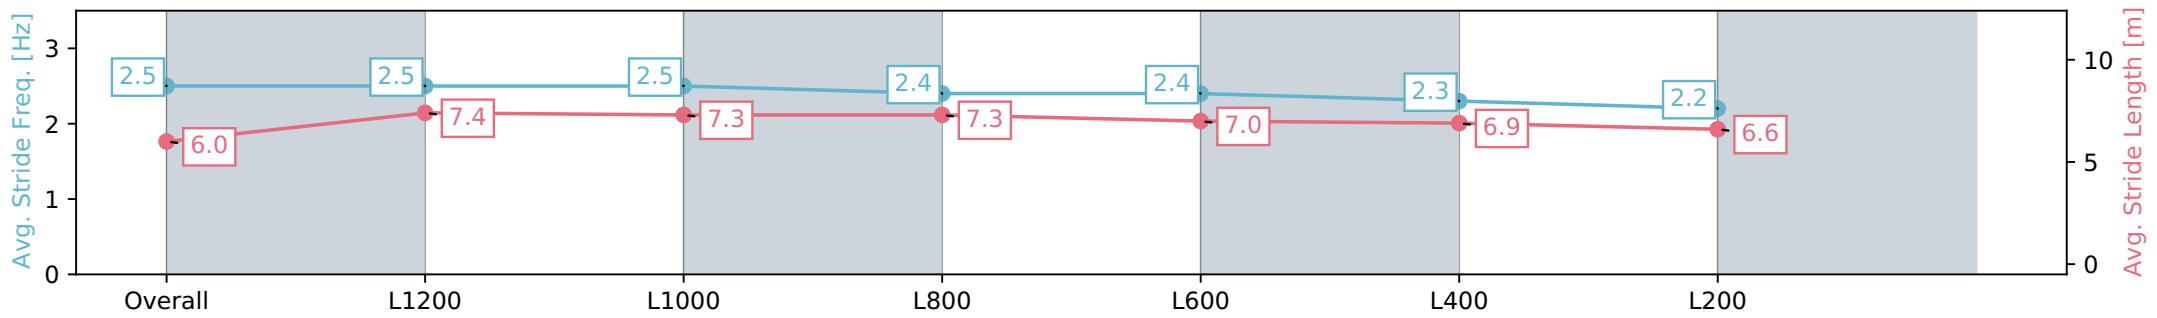

Thomas Farms RC Murray Bridge SA - Professional

Race 2: Kookaburra Homes Maiden Plate - 1400m

01 January 2024 - 1:28PM

Track Rating: Good 4, Weather: Fine, Rail Position: True

Section	Overall	L1200	L1000	L800	L600	L400	L200
Section Times	1:26.44 [12] (0:13.83)	1:12.61 [2] (0:10.80)	1:01.81 [5] (0:11.05)	0:50.76 [3] (0:11.66)	0:39.10 [2] (0:12.13)	0:26.97 [5] (0:12.88)	0:14.09 [11] (0:14.09)
Average Speed [km/h]	52.1	66.5	64.9	61.8	59.4	55.9	51.1
Top Speed [km/h]	67.9	68.7	65.7	63.6	60.3	58.8	53.5
Avg. Dist. to Rail [m]	2.6	0.2	0.8	0.3	0.6	0.6	1.2
Avg. Stride Freq. [Hz]	2.5	2.5	2.5	2.4	2.4	2.3	2.2
Avg. Stride Length [m]	6.0	7.4	7.3	7.3	7.0	6.9	6.6