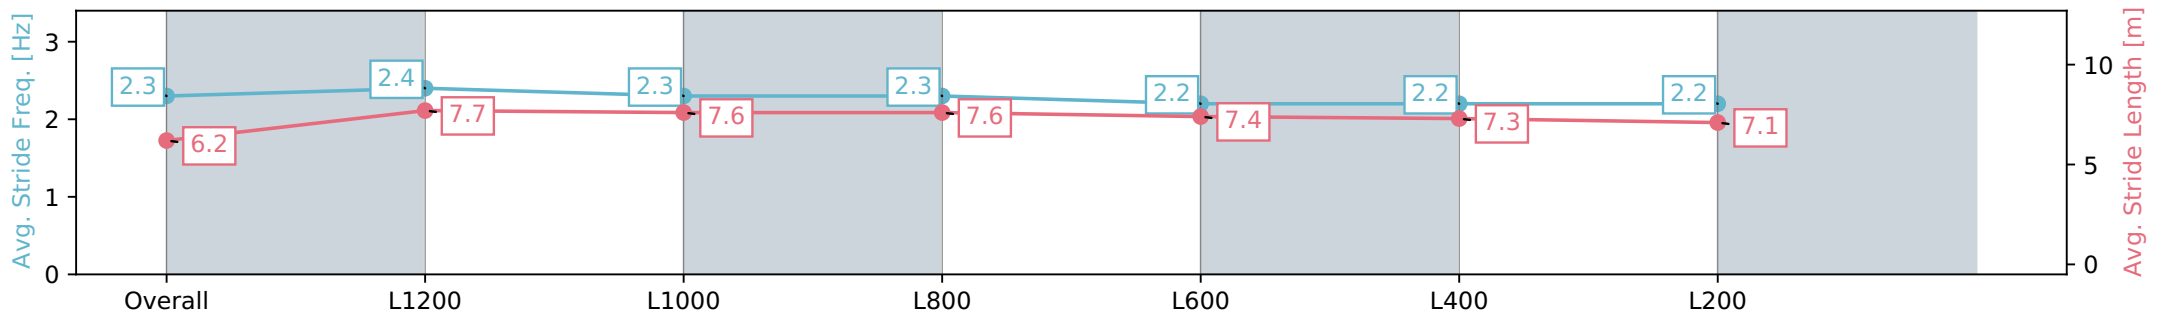

Thomas Farms RC Murray Bridge SA - Professional

Race 2: Kookaburra Homes Maiden Plate - 1400m

01 January 2024 - 1:28PM

Track Rating: Good 4, Weather: Fine, Rail Position: True

Section	Overall	L1200	L1000	L800	L600	L400	L200
Section Times	1:25.04 [6] (0:14.20)	1:10.84 [10] (0:10.56)	1:00.27 [7] (0:11.34)	0:48.93 [8] (0:11.54)	0:37.39 [8] (0:12.08)	0:25.31 [11] (0:12.34)	0:12.97 [9] (0:12.97)
Average Speed [km/h]	50.7	68.1	62.9	62.3	59.3	58.4	55.5
Top Speed [km/h]	68.3	69.4	65.1	63.0	62.1	58.8	58.2
Avg. Dist. to Rail [m]	4.3	2.0	1.4	0.4	0.8	2.5	5.6
Avg. Stride Freq. [Hz]	2.3	2.4	2.3	2.3	2.2	2.2	2.2
Avg. Stride Length [m]	6.2	7.7	7.6	7.6	7.4	7.3	7.1