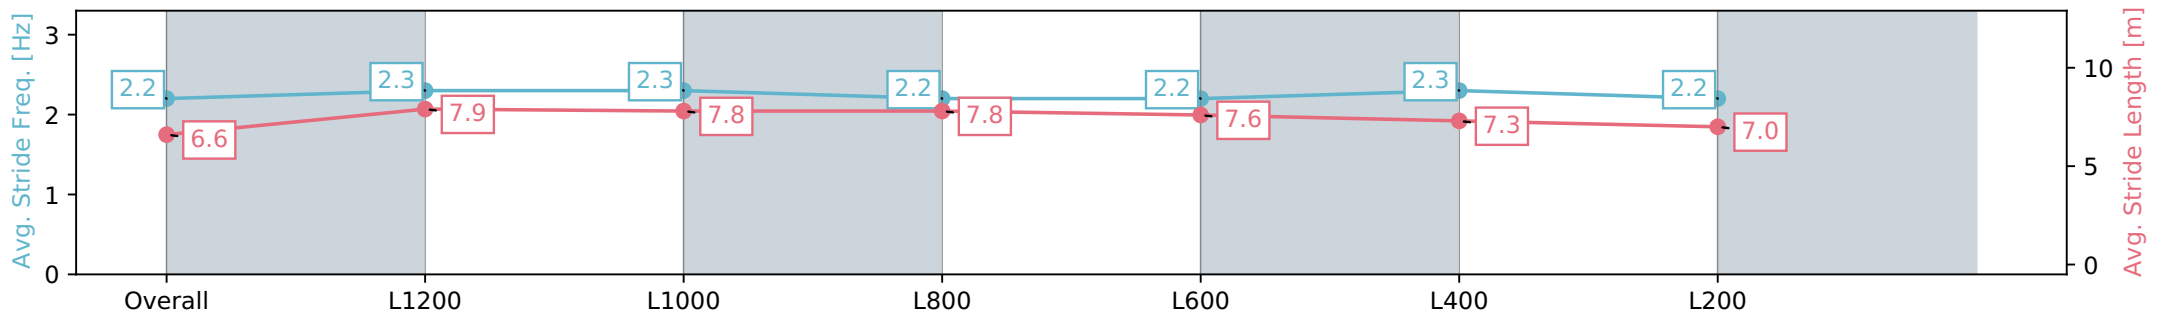

Thomas Farms RC Murray Bridge SA - Professional

Race 2: Kookaburra Homes Maiden Plate - 1400m

01 January 2024 - 1:28PM

Track Rating: Good 4, Weather: Fine, Rail Position: True

Section	Overall	L1200	L1000	L800	L600	L400	L200
Section Times	1:24.49 [2] (0:13.94)	1:10.55 [6] (0:10.90)	0:59.65 [8] (0:11.17)	0:48.48 [7] (0:11.48)	0:37.00 [5] (0:11.89)	0:25.11 [4] (0:12.09)	0:13.02 [2] (0:13.02)
Average Speed [km/h]	51.6	66.0	64.1	63.0	61.1	59.5	55.4
Top Speed [km/h]	67.4	68.2	65.2	63.8	62.0	60.6	58.1
Avg. Dist. to Rail [m]	1.7	1.7	1.0	1.0	2.4	4.0	5.0
Avg. Stride Freq. [Hz]	2.2	2.3	2.3	2.2	2.2	2.3	2.2
Avg. Stride Length [m]	6.6	7.9	7.8	7.8	7.6	7.3	7.0