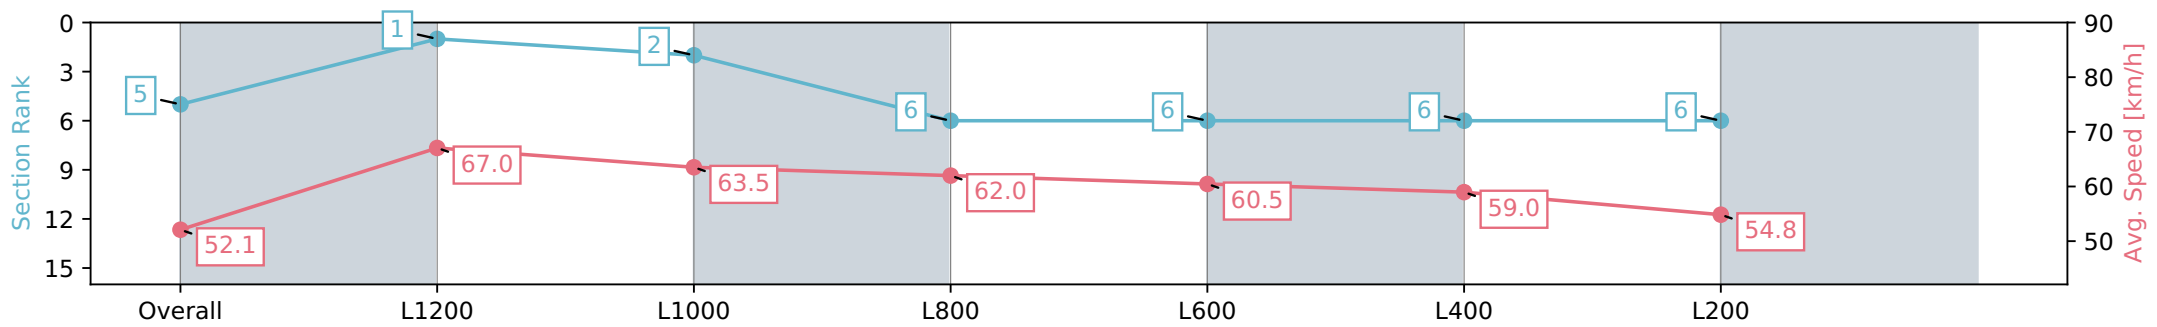

Thomas Farms RC Murray Bridge SA - Professional

Race 2: Kookaburra Homes Maiden Plate - 1400m

01 January 2024 - 1:28PM

Track Rating: Good 4, Weather: Fine, Rail Position: True

Section	Overall	L1200	L1000	L800	L600	L400	L200
Section Times	1:24.83 [5] (0:13.82)	1:11.01 [1] (0:10.73)	1:00.28 [2] (0:11.28)	0:49.00 [6] (0:11.70)	0:37.30 [6] (0:11.95)	0:25.35 [6] (0:12.23)	0:13.12 [6] (0:13.12)
Average Speed [km/h]	52.1	67.0	63.5	62.0	60.5	59.0	54.8
Top Speed [km/h]	68.3	68.8	65.9	62.9	61.6	61.5	56.9
Avg. Dist. to Rail [m]	1.3	1.7	0.7	1.1	1.4	2.0	3.1
Avg. Stride Freq. [Hz]	2.3	2.4	2.4	2.3	2.3	2.3	2.3
Avg. Stride Length [m]	6.3	7.7	7.5	7.4	7.3	7.1	6.8