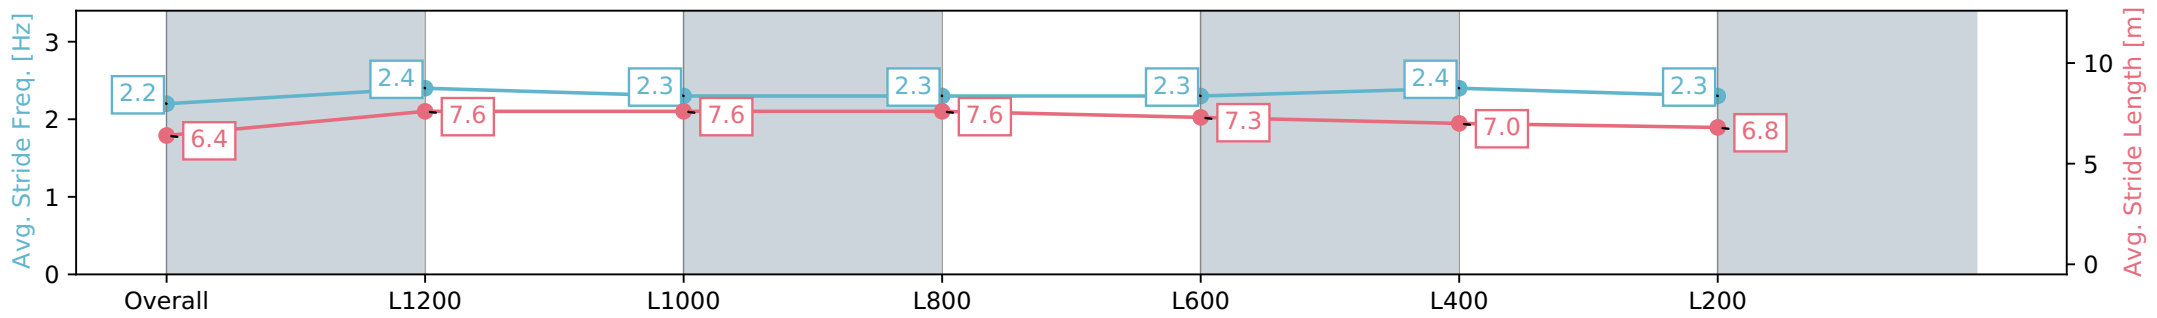

Thomas Farms RC Murray Bridge SA - Professional

Race 2: Kookaburra Homes Maiden Plate - 1400m

01 January 2024 - 1:28PM

Track Rating: Good 4, Weather: Fine, Rail Position: True

Section	Overall	L1200	L1000	L800	L600	L400	L200
Section Times	1:24.80 [4] (0:14.20)	1:10.60 [9] (0:10.78)	0:59.82 [10] (0:11.36)	0:48.46 [12] (0:11.43)	0:37.03 [10] (0:11.82)	0:25.21 [9] (0:12.03)	0:13.18 [5] (0:13.18)
Average Speed [km/h]	50.8	66.9	63.7	63.7	61.7	59.8	54.6
Top Speed [km/h]	68.0	68.1	65.1	65.0	63.0	62.8	56.8
Avg. Dist. to Rail [m]	8.1	0.4	1.3	1.8	3.2	6.0	7.0
Avg. Stride Freq. [Hz]	2.2	2.4	2.3	2.3	2.3	2.4	2.3
Avg. Stride Length [m]	6.4	7.6	7.6	7.6	7.3	7.0	6.8