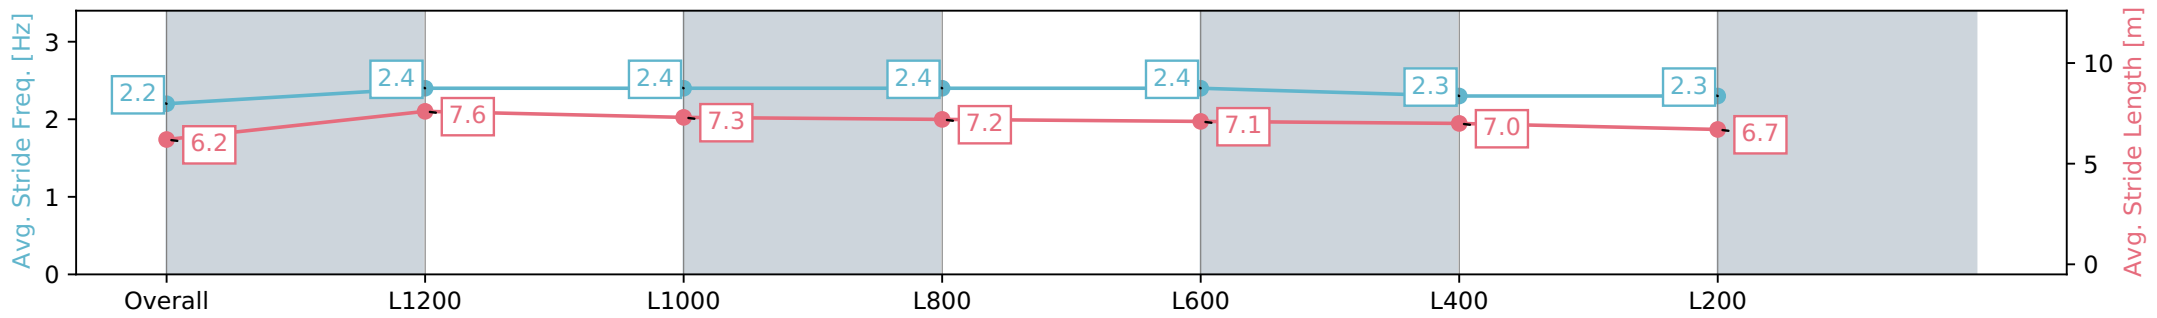

Thomas Farms RC Murray Bridge SA - Professional

Race 2: Kookaburra Homes Maiden Plate - 1400m

01 January 2024 - 1:28PM

Track Rating: Good 4, Weather: Fine, Rail Position: True

Section	Overall	L1200	L1000	L800	L600	L400	L200
Section Times	1:25.39 [10] (0:14.60)	1:10.79 [13] (0:10.79)	1:00.00 [13] (0:11.18)	0:48.82 [13] (0:11.57)	0:37.24 [13] (0:11.84)	0:25.40 [13] (0:12.22)	0:13.18 [10] (0:13.18)
Average Speed [km/h]	49.4	66.5	63.2	61.6	61.3	58.9	54.6
Top Speed [km/h]	65.2	67.5	65.3	63.2	62.9	60.9	57.1
Avg. Dist. to Rail [m]	8.5	2.9	3.5	1.5	2.1	8.4	9.9
Avg. Stride Freq. [Hz]	2.2	2.4	2.4	2.4	2.4	2.3	2.3
Avg. Stride Length [m]	6.2	7.6	7.3	7.2	7.1	7.0	6.7