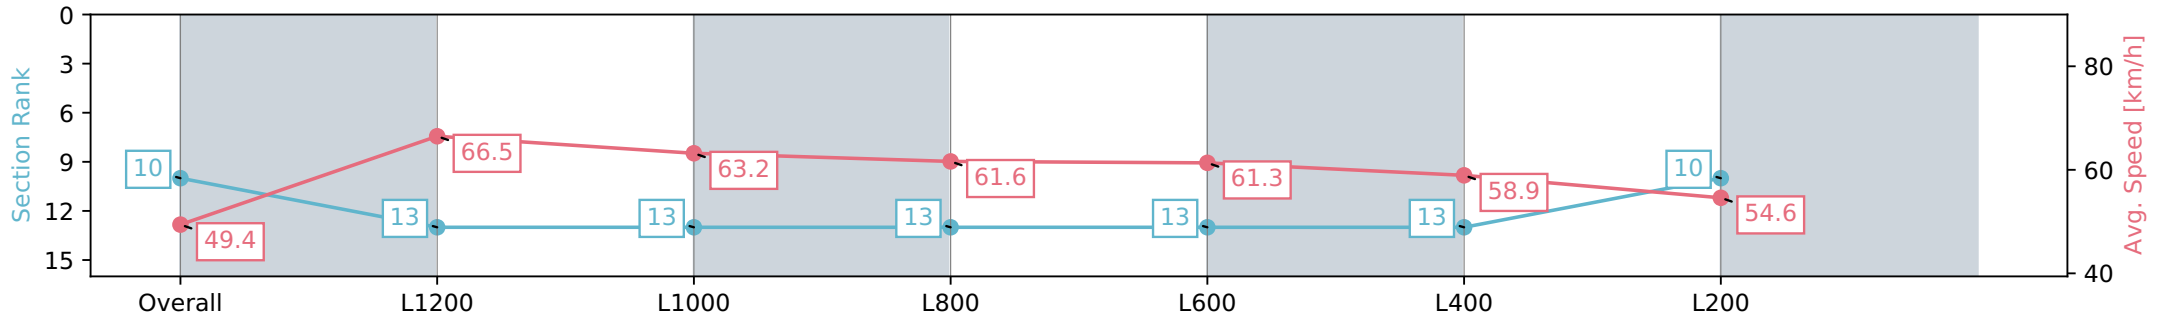

Horse/Jockey Name	CALL OUT FEE
Finish Rank	10
Fastest Section Time (Section)	0:10.79 (L1200)
Top Speed [km/h] (Section)	67.5 (L1200)
Race State	Finished

Thomas Farms RC Murray Bridge SA - Professional

Race 2: Kookaburra Homes Maiden Plate - 1400m

01 January 2024 - 1:28PM

Track Rating: Good 4, Weather: Fine, Rail Position: True

Section	Overall	L1200	L1000	L800	L600	L400	L200
Section Times	1:25.39 [10] (0:14.60)	1:10.79 [13] (0:10.79)	1:00.00 [13] (0:11.18)	0:48.82 [13] (0:11.57)	0:37.24 [13] (0:11.84)	0:25.40 [13] (0:12.22)	0:13.18 [10] (0:13.18)
Average Speed [km/h]	49.4	66.5	63.2	61.6	61.3	58.9	54.6
Top Speed [km/h]	65.2	67.5	65.3	63.2	62.9	60.9	57.1
Avg. Dist. to Rail [m]	8.5	2.9	3.5	1.5	2.1	8.4	9.9
Avg. Stride Freq. [Hz]	2.2	2.4	2.4	2.4	2.4	2.3	2.3
Avg. Stride Length [m]	6.2	7.6	7.3	7.2	7.1	7.0	6.7

[ ] Ranking at each section and finish
-:-:- No data available at this section
NA No data available