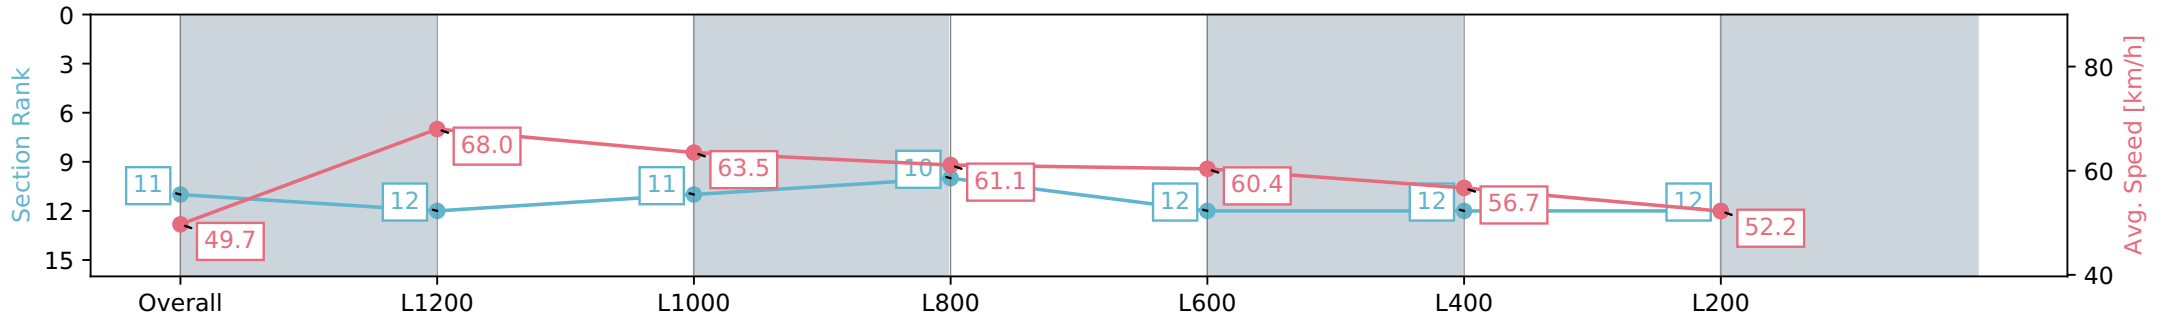

Thomas Farms RC Murray Bridge SA - Professional

Race 2: Kookaburra Homes Maiden Plate - 1400m

01 January 2024 - 1:28PM

Track Rating: Good 4, Weather: Fine, Rail Position: True

Section	Overall	L1200	L1000	L800	L600	L400	L200
Section Times	1:26.36 [11] (0:14.48)	1:11.88 [12] (0:10.54)	1:01.34 [11] (0:11.21)	0:50.13 [10] (0:11.76)	0:38.37 [12] (0:11.87)	0:26.50 [12] (0:12.72)	0:13.78 [12] (0:13.78)
Average Speed [km/h]	49.7	68.0	63.5	61.1	60.4	56.7	52.2
Top Speed [km/h]	67.4	69.5	65.5	62.0	62.0	60.3	54.2
Avg. Dist. to Rail [m]	4.7	3.3	2.6	0.5	1.2	1.6	4.3
Avg. Stride Freq. [Hz]	2.3	2.5	2.4	2.3	2.3	2.3	2.2
Avg. Stride Length [m]	6.0	7.6	7.4	7.2	7.2	6.8	6.6