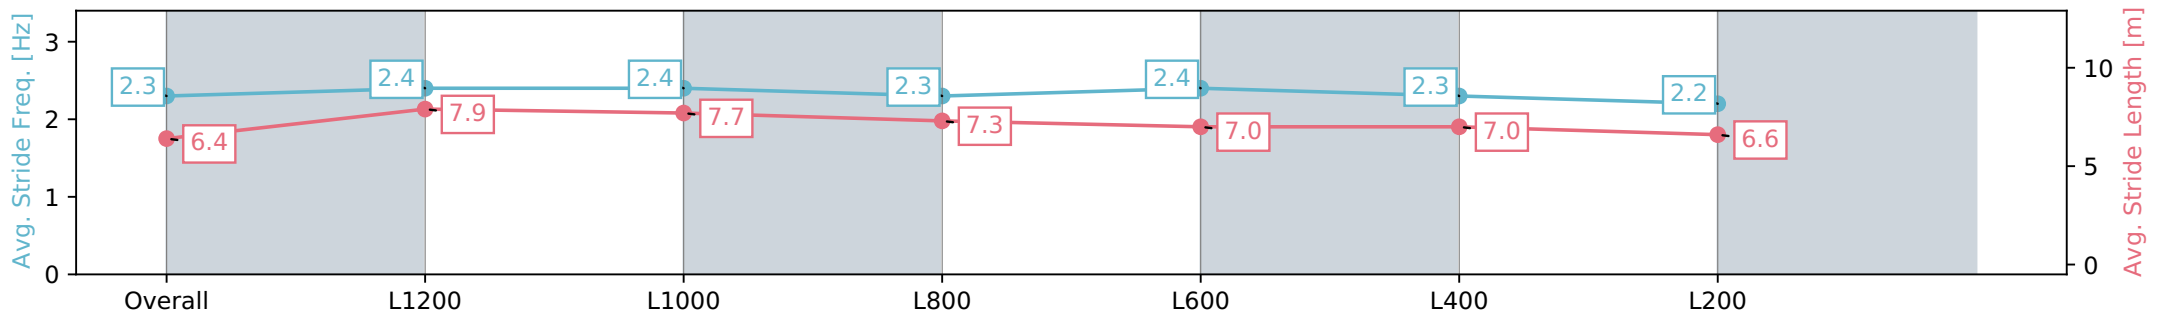

Thomas Farms RC Murray Bridge SA - Professional

Race 2: Kookaburra Homes Maiden Plate - 1400m

01 January 2024 - 1:28PM

Track Rating: Good 4, Weather: Fine, Rail Position: True

Section	Overall	L1200	L1000	L800	L600	L400	L200
Section Times	1:25.22 [7] (0:13.95)	1:11.27 [7] (0:10.64)	1:00.63 [3] (0:10.98)	0:49.65 [1] (0:11.82)	0:37.83 [4] (0:11.94)	0:25.89 [3] (0:12.28)	0:13.60 [4] (0:13.60)
Average Speed [km/h]	51.6	67.7	65.9	61.8	60.8	58.6	52.9
Top Speed [km/h]	67.5	69.1	67.2	64.0	61.9	61.8	56.2
Avg. Dist. to Rail [m]	6.6	1.7	1.4	2.4	1.9	3.6	4.7
Avg. Stride Freq. [Hz]	2.3	2.4	2.4	2.3	2.4	2.3	2.2
Avg. Stride Length [m]	6.4	7.9	7.7	7.3	7.0	7.0	6.6