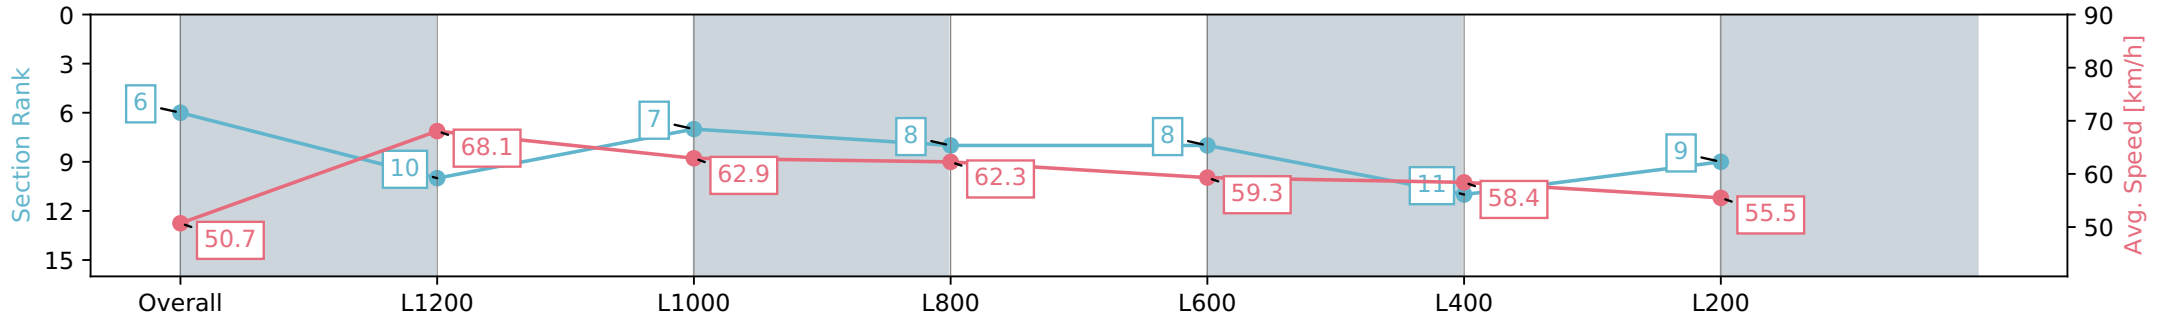

Thomas Farms RC Murray Bridge SA - Professional

Race 2: Kookaburra Homes Maiden Plate - 1400m

01 January 2024 - 1:28PM

Track Rating: Good 4, Weather: Fine, Rail Position: True

Section	Overall	L1200	L1000	L800	L600	L400	L200
Section Times	1:25.04 [6] (0:14.20)	1:10.84 [10] (0:10.56)	1:00.27 [7] (0:11.34)	0:48.93 [8] (0:11.54)	0:37.39 [8] (0:12.08)	0:25.31 [11] (0:12.34)	0:12.97 [9] (0:12.97)
Average Speed [km/h]	50.7	68.1	62.9	62.3	59.3	58.4	55.5
Top Speed [km/h]	68.3	69.4	65.1	63.0	62.1	58.8	58.2
Avg. Dist. to Rail [m]	4.3	2.0	1.4	0.4	0.8	2.5	5.6
Avg. Stride Freq. [Hz]	2.3	2.4	2.3	2.3	2.2	2.2	2.2
Avg. Stride Length [m]	6.2	7.7	7.6	7.6	7.4	7.3	7.1