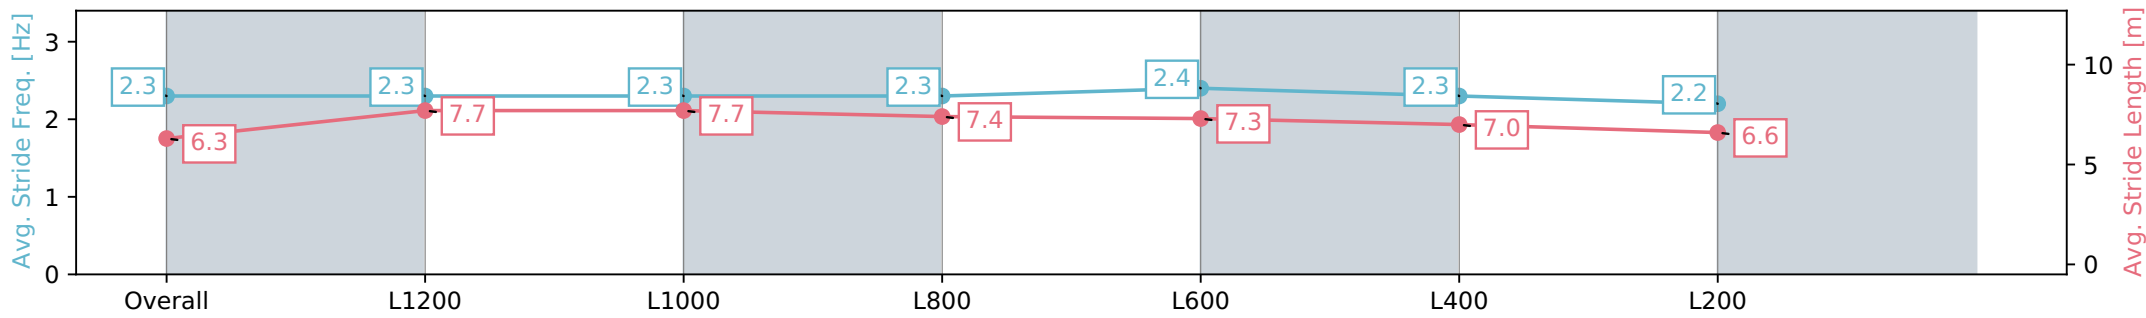

Thomas Farms RC Murray Bridge SA - Professional

Race 2: Kookaburra Homes Maiden Plate - 1400m

01 January 2024 - 1:28PM

Track Rating: Good 4, Weather: Fine, Rail Position: True

Section	Overall	L1200	L1000	L800	L600	L400	L200
Section Times	1:25.35 [8] (0:13.92)	1:11.43 [5] (0:10.92)	1:00.51 [9] (0:11.31)	0:49.20 [9] (0:11.59)	0:37.61 [9] (0:11.75)	0:25.86 [7] (0:12.28)	0:13.56 [8] (0:13.56)
Average Speed [km/h]	51.8	65.9	64.1	63.0	62.1	58.7	53.0
Top Speed [km/h]	67.0	67.1	65.3	64.6	63.0	61.2	55.7
Avg. Dist. to Rail [m]	4.1	0.9	1.2	3.1	3.1	5.6	6.9
Avg. Stride Freq. [Hz]	2.3	2.3	2.3	2.3	2.4	2.3	2.2
Avg. Stride Length [m]	6.3	7.7	7.7	7.4	7.3	7.0	6.6