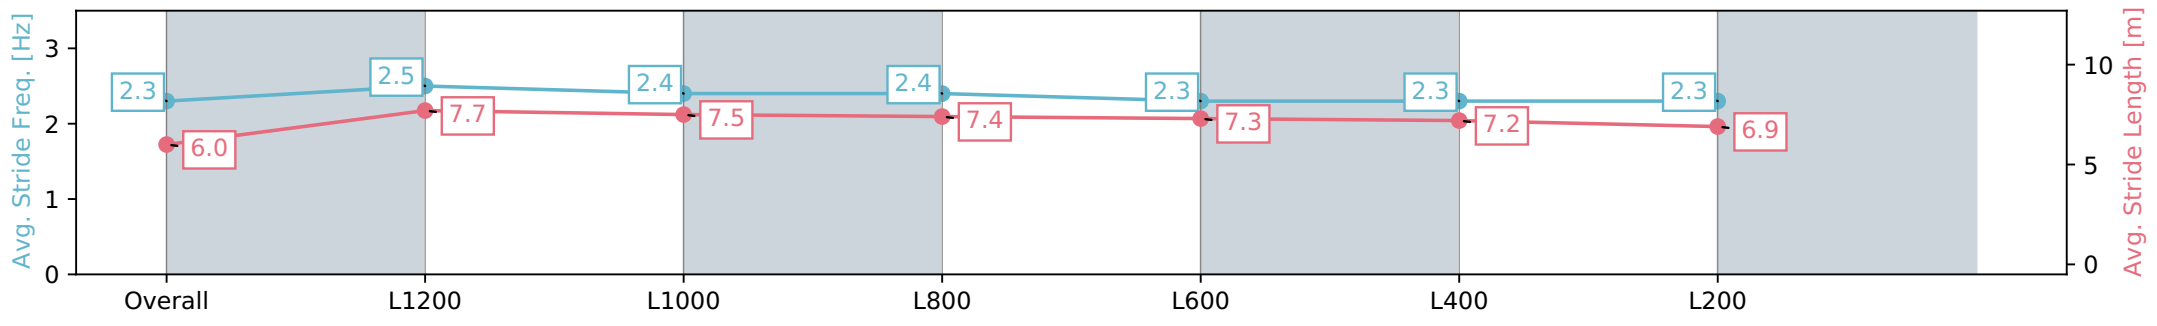

Thomas Farms RC Murray Bridge SA - Professional

Race 2: Kookaburra Homes Maiden Plate - 1400m

01 January 2024 - 1:28PM

Track Rating: Good 4, Weather: Fine, Rail Position: True

Section	Overall	L1200	L1000	L800	L600	L400	L200
Section Times	1:24.66 [3] (0:14.44)	1:10.22 [11] (0:10.57)	0:59.64 [12] (0:11.22)	0:48.42 [11] (0:11.53)	0:36.89 [11] (0:11.86)	0:25.03 [10] (0:12.12)	0:12.91 [7] (0:12.91)
Average Speed [km/h]	49.9	67.9	63.8	62.6	61.0	59.5	55.7
Top Speed [km/h]	68.0	68.9	66.6	63.7	62.1	61.5	58.1
Avg. Dist. to Rail [m]	6.0	2.3	1.2	1.1	0.6	1.1	0.5
Avg. Stride Freq. [Hz]	2.3	2.5	2.4	2.4	2.3	2.3	2.3
Avg. Stride Length [m]	6.0	7.7	7.5	7.4	7.3	7.2	6.9