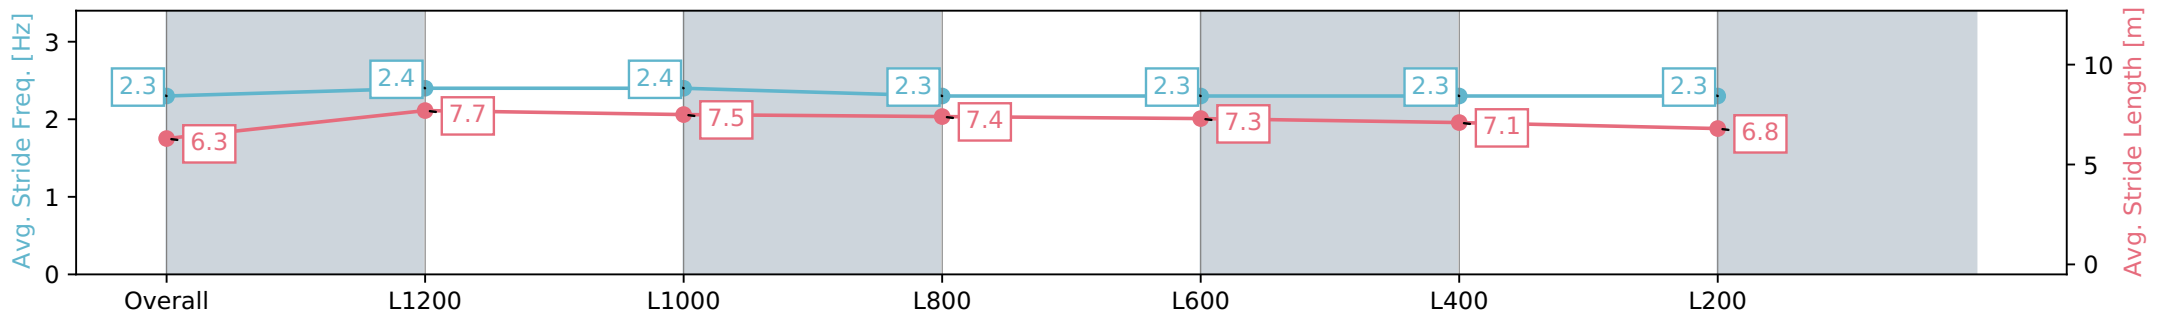

Thomas Farms RC Murray Bridge SA - Professional

Race 2: Kookaburra Homes Maiden Plate - 1400m

01 January 2024 - 1:28PM

Track Rating: Good 4, Weather: Fine, Rail Position: True

Section	Overall	L1200	L1000	L800	L600	L400	L200
Section Times	1:24.83 [5] (0:13.82)	1:11.01 [1] (0:10.73)	1:00.28 [2] (0:11.28)	0:49.00 [6] (0:11.70)	0:37.30 [6] (0:11.95)	0:25.35 [6] (0:12.23)	0:13.12 [6] (0:13.12)
Average Speed [km/h]	52.1	67.0	63.5	62.0	60.5	59.0	54.8
Top Speed [km/h]	68.3	68.8	65.9	62.9	61.6	61.5	56.9
Avg. Dist. to Rail [m]	1.3	1.7	0.7	1.1	1.4	2.0	3.1
Avg. Stride Freq. [Hz]	2.3	2.4	2.4	2.3	2.3	2.3	2.3
Avg. Stride Length [m]	6.3	7.7	7.5	7.4	7.3	7.1	6.8