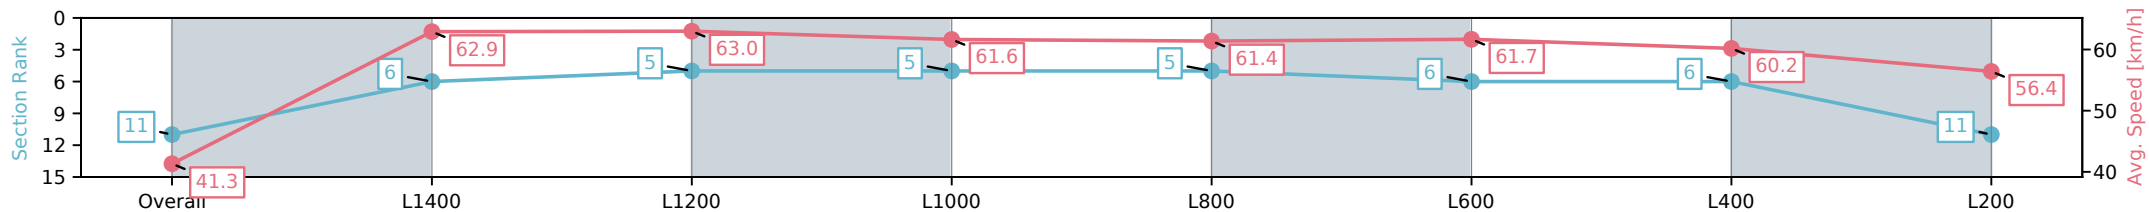

Horse/Jockey Name	TULLAGHAN/Callan Murray
Finish Rank	11
Fastest Section Time (Section)	0:11.42 (L1200)
Top Speed [km/h] (Section)	64.8 (Overall)
Race State	Finished

Sportsbet Gawler SA - Professional
Race 9: Bronwen Darrall Memorial Handicap - 1500m
14 December 2024 - 5:30PM
Track Rating: Good 4, Weather: Overcast, Rail Position: True

Section	Overall	L1400	L1200	L1000	L800	L600	L400	L200
Section Times	1:31.95 [11] (0:08.75)	1:23.20 [6] (0:11.47)	1:11.73 [5] (0:11.42)	1:00.31 [5] (0:11.80)	0:48.51 [5] (0:11.91)	0:36.60 [6] (0:11.76)	0:24.84 [6] (0:12.09)	0:12.75 [11] (0:12.75)
Average Speed [km/h]	41.3	62.9	63.0	61.6	61.4	61.7	60.2	56.4
Top Speed [km/h]	60.8	64.8	64.8	62.3	62.5	62.5	61.3	58.6
Avg. Dist. to Rail [m]	9.1	3.1	1.9	2.8	2.3	2.0	4.9	6.3
Avg. Stride Freq. [Hz]	2.1	2.3	2.3	2.2	2.3	2.3	2.3	2.2
Avg. Stride Length [m]	5.5	7.6	7.5	7.6	7.5	7.5	7.2	7.0

- [ ] Ranking at each section and finish
- -:-:- No data available at this section
- NA No data available