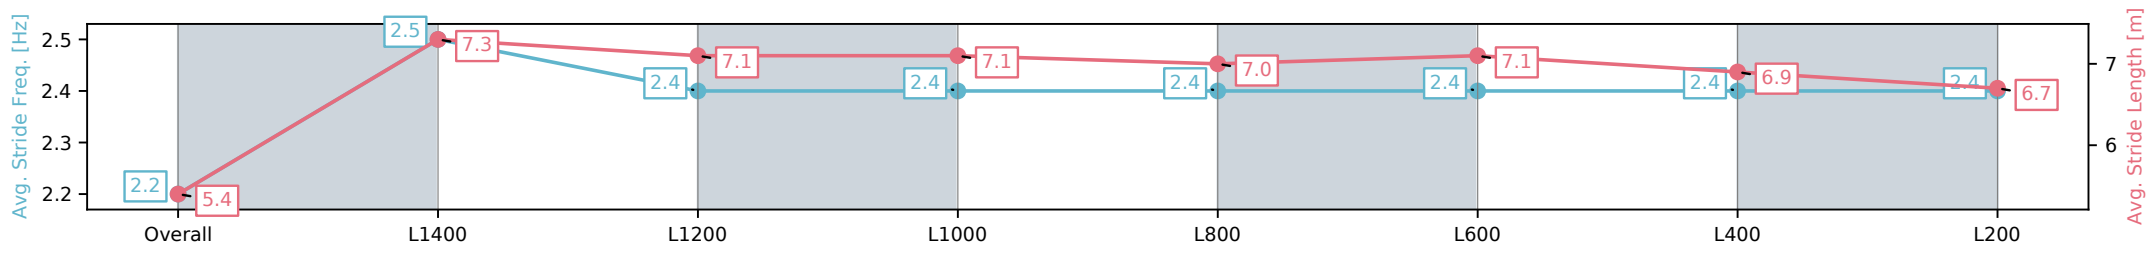

Horse/Jockey Name	FINAL CHANCE/Rochelle Milnes
Finish Rank	2
Fastest Section Time (Section)	0:11.13 (L1400)
Top Speed [km/h] (Section)	66.1 (Overall)
Race State	Finished

Sportsbet Gawler SA - Professional
Race 9: Bronwen Darrall Memorial Handicap - 1500m
14 December 2024 - 5:30PM
Track Rating: Good 4, Weather: Overcast, Rail Position: True

Section	Overall	L1400	L1200	L1000	L800	L600	L400	L200
Section Times	1:31.24 [2] (0:08.48)	1:22.76 [2] (0:11.13)	1:11.63 [1] (0:11.56)	1:00.07 [2] (0:11.87)	0:48.20 [2] (0:11.99)	0:36.21 [2] (0:11.74)	0:24.47 [3] (0:11.86)	0:12.61 [1] (0:12.61)
Average Speed [km/h]	42.5	65.1	62.3	60.8	60.8	61.7	60.7	57.1
Top Speed [km/h]	61.7	66.1	64.5	61.4	61.7	62.1	61.9	60.3
Avg. Dist. to Rail [m]	11.9	2.6	0.6	1.6	1.8	1.3	1.4	2.6
Avg. Stride Freq. [Hz]	2.2	2.5	2.4	2.4	2.4	2.4	2.4	2.4
Avg. Stride Length [m]	5.4	7.3	7.1	7.1	7.0	7.1	6.9	6.7

[ ] Ranking at each section and finish
-:-:- No data available at this section
NA No data available