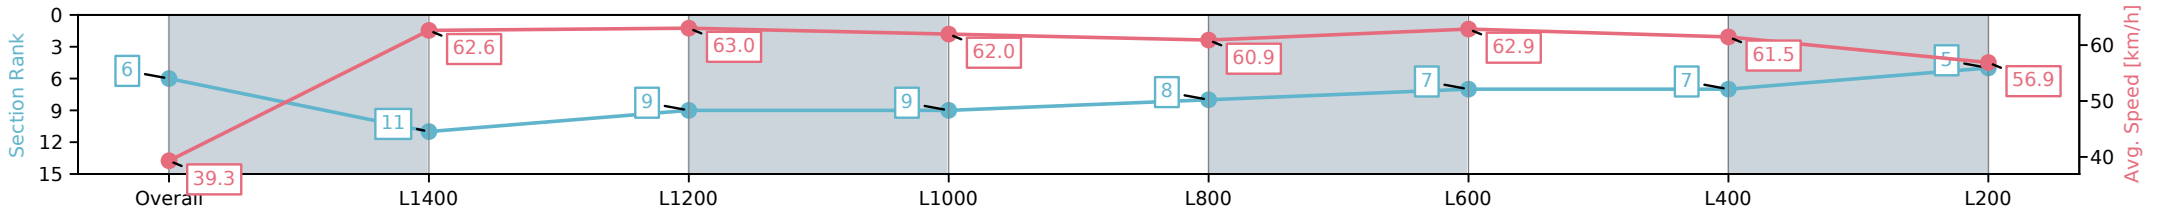

Horse/Jockey Name	WHEELS/Justin Potter
Finish Rank	6
Fastest Section Time (Section)	0:11.43 (L1200)
Top Speed [km/h] (Section)	65.1 (L1200)
Race State	Finished

Sportsbet Gawler SA - Professional
Race 9: Bronwen Darrall Memorial Handicap - 1500m
14 December 2024 - 5:30PM
Track Rating: Good 4, Weather: Overcast, Rail Position: True

Section	Overall	L1400	L1200	L1000	L800	L600	L400	L200
Section Times	1:31.48 [6] (0:09.13)	1:22.35 [11] (0:11.52)	1:10.83 [9] (0:11.43)	0:59.40 [9] (0:11.64)	0:47.76 [8] (0:11.97)	0:35.79 [7] (0:11.45)	0:24.34 [7] (0:11.73)	0:12.61 [5] (0:12.61)
Average Speed [km/h]	39.3	62.6	63.0	62.0	60.9	62.9	61.5	56.9
Top Speed [km/h]	59.1	63.3	63.7	65.1	61.8	63.8	63.8	58.9
Avg. Dist. to Rail [m]	2.0	0.4	0.5	0.9	1.6	0.8	0.4	0.6
Avg. Stride Freq. [Hz]	2.1	2.4	2.4	2.3	2.3	2.4	2.4	2.3
Avg. Stride Length [m]	5.3	7.3	7.3	7.4	7.3	7.4	7.2	6.9

[ ] Ranking at each section and finish
-:-:- No data available at this section
NA No data available