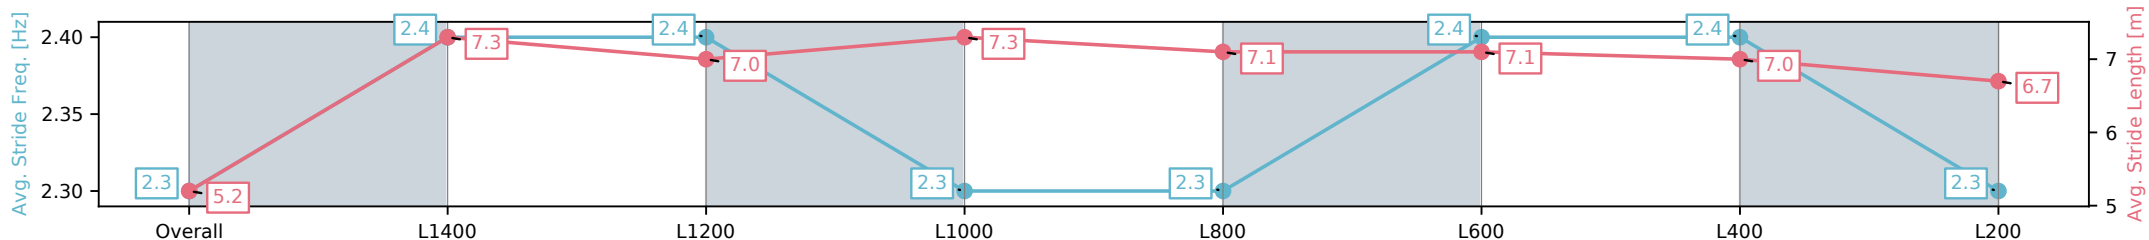

Horse/Jockey Name	I'M KENNY/Felicity Atkinson
Finish Rank	9
Fastest Section Time (Section)	0:11.20 (L1400)
Top Speed [km/h] (Section)	65.0 (Overall)
Race State	Finished

Sportsbet Gawler SA - Professional
Race 9: Bronwen Darrall Memorial Handicap - 1500m
14 December 2024 - 5:30PM
Track Rating: Good 4, Weather: Overcast, Rail Position: True

Section	Overall	L1400	L1200	L1000	L800	L600	L400	L200
Section Times	1:31.71 [9] (0:08.43)	1:23.28 [1] (0:11.20)	1:12.08 [2] (0:11.51)	1:00.57 [1] (0:11.85)	0:48.72 [1] (0:11.97)	0:36.75 [1] (0:11.73)	0:25.02 [1] (0:12.11)	0:12.91 [4] (0:12.91)
Average Speed [km/h]	42.6	64.3	62.5	60.9	60.3	61.3	59.5	55.7
Top Speed [km/h]	62.3	65.0	64.5	61.3	60.8	61.8	60.9	57.1
Avg. Dist. to Rail [m]	7.7	1.6	0.2	0.8	0.4	0.4	0.4	0.6
Avg. Stride Freq. [Hz]	2.3	2.4	2.4	2.3	2.3	2.4	2.4	2.3
Avg. Stride Length [m]	5.2	7.3	7.0	7.3	7.1	7.1	7.0	6.7

[ ] Ranking at each section and finish
-:-:- No data available at this section
NA No data available