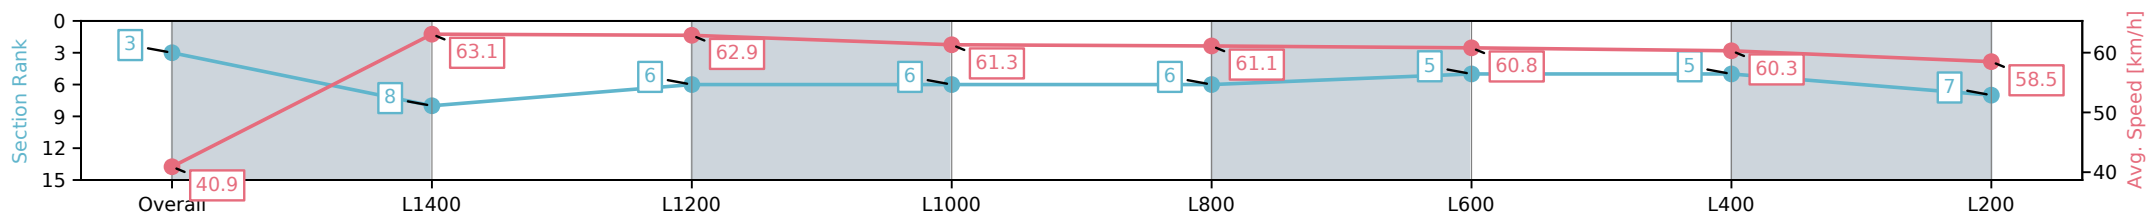

Horse/Jockey Name	SAN LUCIDO/Alan Lai
Finish Rank	3
Fastest Section Time (Section)	0:11.38 (L1400)
Top Speed [km/h] (Section)	64.2 (Overall)
Race State	Finished

Sportsbet Gawler SA - Professional
Race 9: Bronwen Darrall Memorial Handicap - 1500m
14 December 2024 - 5:30PM
Track Rating: Good 4, Weather: Overcast, Rail Position: True

Section	Overall	L1400	L1200	L1000	L800	L600	L400	L200
Section Times	1:31.34 [3] (0:08.84)	1:22.50 [8] (0:11.38)	1:11.12 [6] (0:11.43)	0:59.69 [6] (0:11.79)	0:47.90 [6] (0:11.86)	0:36.04 [5] (0:11.75)	0:24.29 [5] (0:11.95)	0:12.34 [7] (0:12.34)
Average Speed [km/h]	40.9	63.1	62.9	61.3	61.1	60.8	60.3	58.5
Top Speed [km/h]	59.8	64.2	63.9	62.4	62.3	61.8	61.2	60.6
Avg. Dist. to Rail [m]	0.7	0.7	0.6	1.7	1.2	1.0	2.2	4.8
Avg. Stride Freq. [Hz]	2.1	2.4	2.4	2.3	2.3	2.3	2.4	2.3
Avg. Stride Length [m]	5.5	7.4	7.4	7.5	7.3	7.3	7.1	7.0

[ ] Ranking at each section and finish
-:-:- No data available at this section
NA No data available