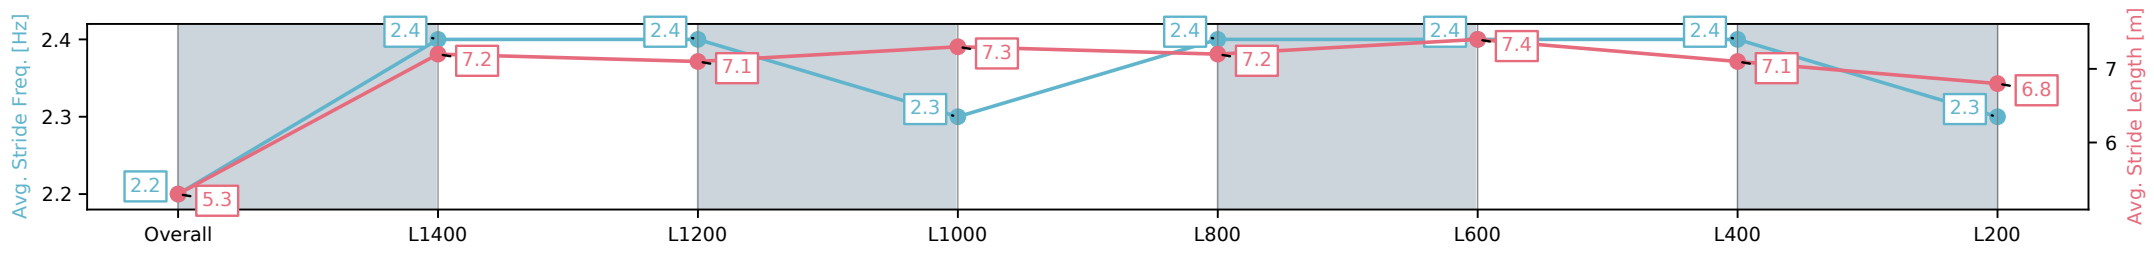

Horse/Jockey Name	EXTRA HOT/Dom Tourneur
Finish Rank	10
Fastest Section Time (Section)	0:11.49 (L1200)
Top Speed [km/h] (Section)	64.2 (L800)
Race State	Finished

Sportsbet Gawler SA - Professional
Race 9: Bronwen Darrall Memorial Handicap - 1500m
14 December 2024 - 5:30PM
Track Rating: Good 4, Weather: Overcast, Rail Position: True

Section	Overall	L1400	L1200	L1000	L800	L600	L400	L200
Section Times	1:31.87 [10] (0:08.79)	1:23.08 [7] (0:11.68)	1:11.40 [8] (0:11.49)	0:59.91 [8] (0:11.76)	0:48.15 [9] (0:11.98)	0:36.17 [8] (0:11.67)	0:24.50 [9] (0:11.80)	0:12.70 [10] (0:12.70)
Average Speed [km/h]	40.8	62.1	62.7	62.0	62.1	62.9	62.1	56.5
Top Speed [km/h]	59.6	63.7	63.7	62.9	62.9	64.2	63.6	61.6
Avg. Dist. to Rail [m]	4.5	3.2	3.9	5.9	5.0	4.6	6.6	7.6
Avg. Stride Freq. [Hz]	2.2	2.4	2.4	2.3	2.4	2.4	2.4	2.3
Avg. Stride Length [m]	5.3	7.2	7.1	7.3	7.2	7.4	7.1	6.8

[ ] Ranking at each section and finish
-:-:- No data available at this section
NA No data available