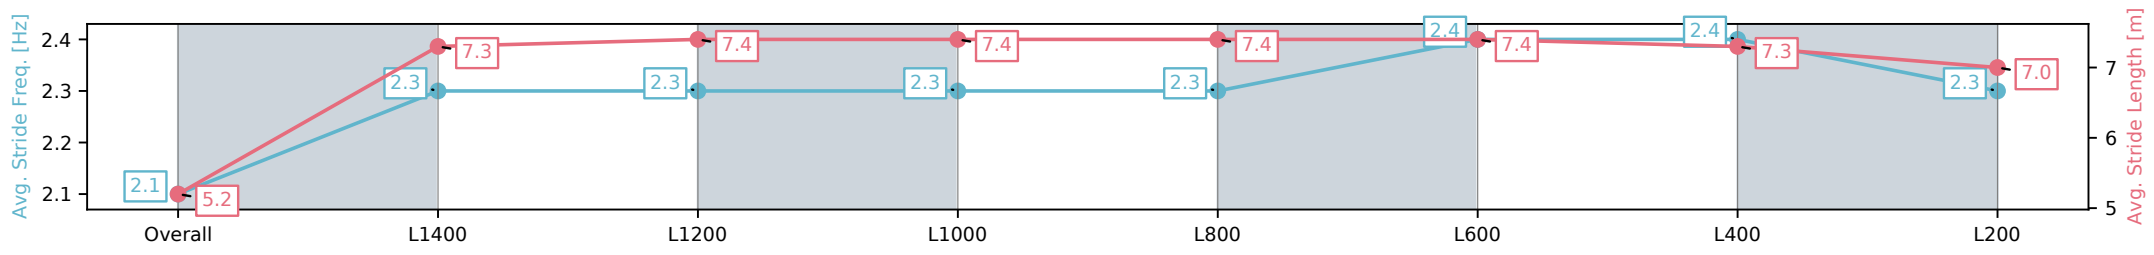

Horse/Jockey Name	BELLAVARDO/Taylor Johnstone
Finish Rank	7
Fastest Section Time (Section)	0:11.42 (L600)
Top Speed [km/h] (Section)	63.7 (L800)
Race State	Finished

Sportsbet Gawler SA - Professional
Race 9: Bronwen Darrall Memorial Handicap - 1500m
14 December 2024 - 5:30PM
Track Rating: Good 4, Weather: Overcast, Rail Position: True

Section	Overall	L1400	L1200	L1000	L800	L600	L400	L200
Section Times	1:31.55 [7] (0:09.25)	1:22.30 [12] (0:11.74)	1:10.56 [12] (0:11.59)	0:58.97 [12] (0:11.62)	0:47.35 [12] (0:11.86)	0:35.49 [11] (0:11.42)	0:24.07 [11] (0:11.63)	0:12.44 [9] (0:12.44)
Average Speed [km/h]	39.3	61.4	62.1	61.9	61.4	62.8	62.0	57.8
Top Speed [km/h]	58.3	62.6	62.6	62.7	61.9	63.7	63.6	60.6
Avg. Dist. to Rail [m]	7.2	0.7	0.3	0.6	1.3	0.3	0.3	1.5
Avg. Stride Freq. [Hz]	2.1	2.3	2.3	2.3	2.3	2.4	2.4	2.3
Avg. Stride Length [m]	5.2	7.3	7.4	7.4	7.4	7.4	7.3	7.0

[ ] Ranking at each section and finish
-:-:- No data available at this section
NA No data available