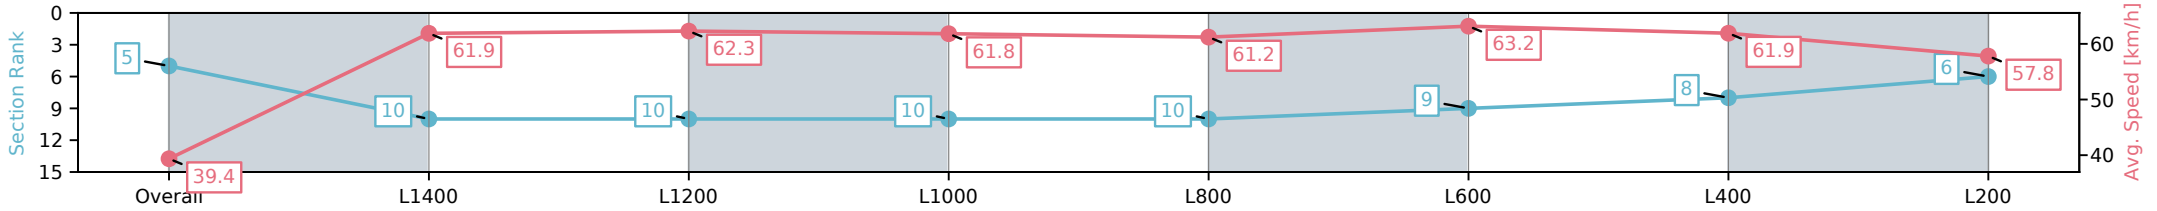

Horse/Jockey Name	FALAISE/Jacob Opperman
Finish Rank	5
Fastest Section Time (Section)	0:11.46 (L600)
Top Speed [km/h] (Section)	64.1 (L800)
Race State	Finished

Sportsbet Gawler SA - Professional
Race 9: Bronwen Darrall Memorial Handicap - 1500m
14 December 2024 - 5:30PM
Track Rating: Good 4, Weather: Overcast, Rail Position: True

Section	Overall	L1400	L1200	L1000	L800	L600	L400	L200
Section Times	1:31.39 [5] (0:09.09)	1:22.30 [10] (0:11.68)	1:10.62 [10] (0:11.55)	0:59.07 [10] (0:11.65)	0:47.42 [10] (0:11.84)	0:35.58 [9] (0:11.46)	0:24.12 [8] (0:11.66)	0:12.46 [6] (0:12.46)
Average Speed [km/h]	39.4	61.9	62.3	61.8	61.2	63.2	61.9	57.8
Top Speed [km/h]	58.1	62.8	62.6	62.6	62.3	64.1	63.4	60.9
Avg. Dist. to Rail [m]	5.8	1.0	0.2	0.4	0.8	1.6	2.5	3.2
Avg. Stride Freq. [Hz]	2.1	2.3	2.3	2.2	2.3	2.3	2.4	2.3
Avg. Stride Length [m]	5.2	7.5	7.6	7.7	7.6	7.6	7.4	7.1

[ ] Ranking at each section and finish
-:-:- No data available at this section
NA No data available