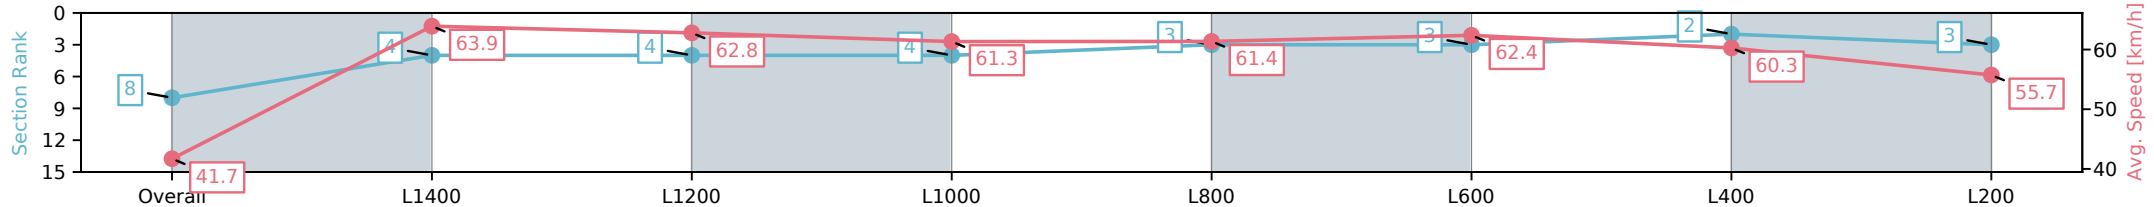

Horse/Jockey Name	ONEMORE MARSHALL/Kayla Crowther
Finish Rank	8
Fastest Section Time (Section)	0:11.32 (L1400)
Top Speed [km/h] (Section)	65.0 (Overall)
Race State	Finished

Sportsbet Gawler SA - Professional
Race 9: Bronwen Darrall Memorial Handicap - 1500m
14 December 2024 - 5:30PM
Track Rating: Good 4, Weather: Overcast, Rail Position: True

Section	Overall	L1400	L1200	L1000	L800	L600	L400	L200
Section Times	1:31.66 [8] (0:08.64)	1:23.02 [4] (0:11.32)	1:11.70 [4] (0:11.45)	1:00.25 [4] (0:11.79)	0:48.46 [3] (0:11.84)	0:36.62 [3] (0:11.68)	0:24.94 [2] (0:12.02)	0:12.92 [3] (0:12.92)
Average Speed [km/h]	41.7	63.9	62.8	61.3	61.4	62.4	60.3	55.7
Top Speed [km/h]	61.7	65.0	64.2	62.4	62.7	63.1	61.9	57.9
Avg. Dist. to Rail [m]	5.7	1.6	0.2	1.3	1.9	2.2	2.7	3.7
Avg. Stride Freq. [Hz]	2.0	2.2	2.1	2.1	2.1	2.2	2.2	2.1
Avg. Stride Length [m]	5.9	8.2	8.1	8.2	8.0	7.9	7.7	7.4

[ ] Ranking at each section and finish
-:-:- No data available at this section
NA No data available