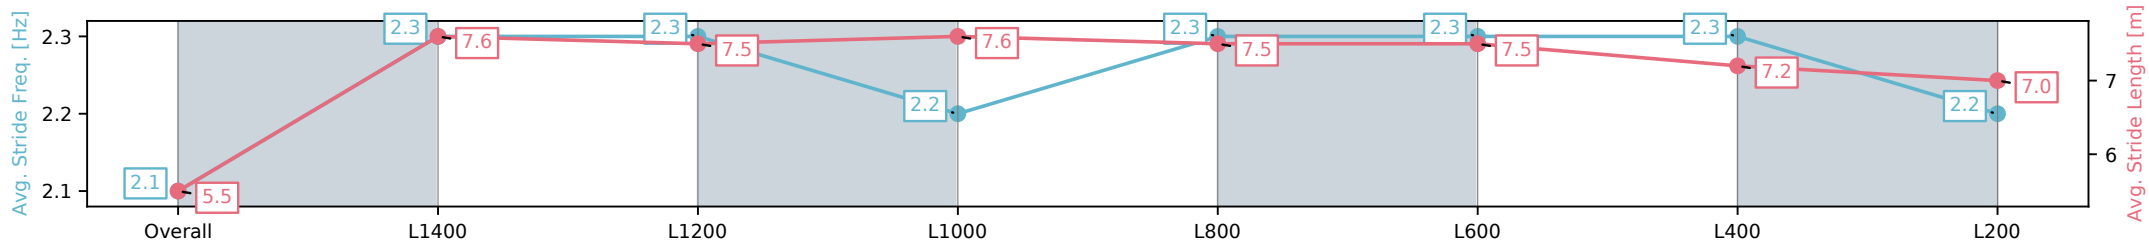

Horse/Jockey Name	TULLAGHAN/Callan Murray
Finish Rank	11
Fastest Section Time (Section)	0:11.42 (L1200)
Top Speed [km/h] (Section)	64.8 (Overall)
Race State	Finished

Sportsbet Gawler SA - Professional
Race 9: Bronwen Darrall Memorial Handicap - 1500m
14 December 2024 - 5:30PM
Track Rating: Good 4, Weather: Overcast, Rail Position: True

Section	Overall	L1400	L1200	L1000	L800	L600	L400	L200
Section Times	1:31.95 [11] (0:08.75)	1:23.20 [6] (0:11.47)	1:11.73 [5] (0:11.42)	1:00.31 [5] (0:11.80)	0:48.51 [5] (0:11.91)	0:36.60 [6] (0:11.76)	0:24.84 [6] (0:12.09)	0:12.75 [11] (0:12.75)
Average Speed [km/h]	41.3	62.9	63.0	61.6	61.4	61.7	60.2	56.4
Top Speed [km/h]	60.8	64.8	64.8	62.3	62.5	62.5	61.3	58.6
Avg. Dist. to Rail [m]	9.1	3.1	1.9	2.8	2.3	2.0	4.9	6.3
Avg. Stride Freq. [Hz]	2.1	2.3	2.3	2.2	2.3	2.3	2.3	2.2
Avg. Stride Length [m]	5.5	7.6	7.5	7.6	7.5	7.5	7.2	7.0

- [ ] Ranking at each section and finish
- -:-:- No data available at this section
- NA No data available