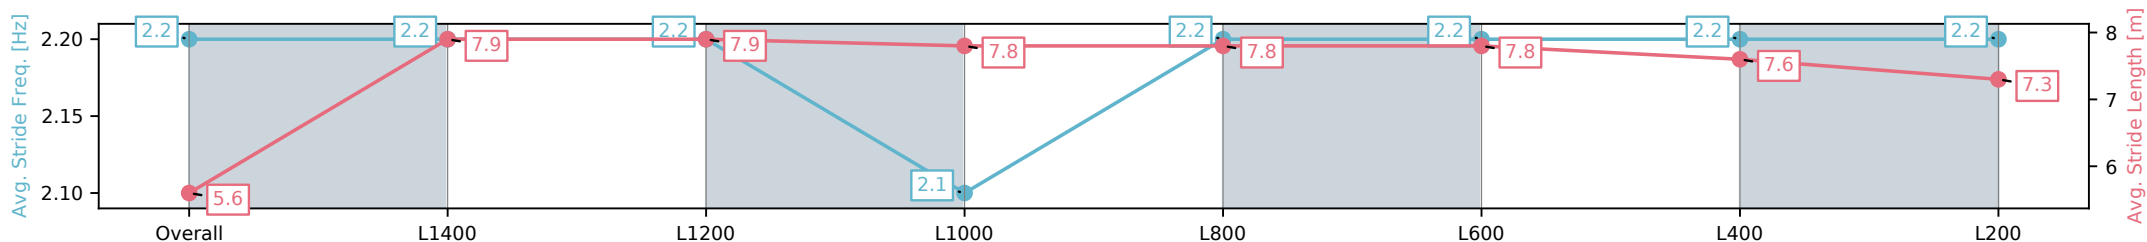

Horse/Jockey Name	ASTRODEAN/Alana Livesey
Finish Rank	1
Fastest Section Time (Section)	0:11.34 (L1400)
Top Speed [km/h] (Section)	64.7 (Overall)
Race State	Finished

Sportsbet Gawler SA - Professional
Race 9: Bronwen Darrall Memorial Handicap - 1500m
14 December 2024 - 5:30PM
Track Rating: Good 4, Weather: Overcast, Rail Position: True

Section	Overall	L1400	L1200	L1000	L800	L600	L400	L200
Section Times	1:31.14 [1] (0:08.52)	1:22.62 [3] (0:11.34)	1:11.28 [3] (0:11.50)	0:59.78 [3] (0:11.87)	0:47.91 [4] (0:11.92)	0:35.99 [4] (0:11.77)	0:24.22 [4] (0:11.80)	0:12.42 [2] (0:12.42)
Average Speed [km/h]	42.4	63.7	62.6	60.7	60.7	61.6	61.4	57.9
Top Speed [km/h]	60.7	64.7	64.1	61.7	61.5	61.8	62.4	60.6
Avg. Dist. to Rail [m]	4.4	0.9	0.3	0.9	1.1	1.1	3.6	3.9
Avg. Stride Freq. [Hz]	2.2	2.2	2.2	2.1	2.2	2.2	2.2	2.2
Avg. Stride Length [m]	5.6	7.9	7.9	7.8	7.8	7.8	7.6	7.3

- [ ] Ranking at each section and finish
- -:-:- No data available at this section
- NA No data available