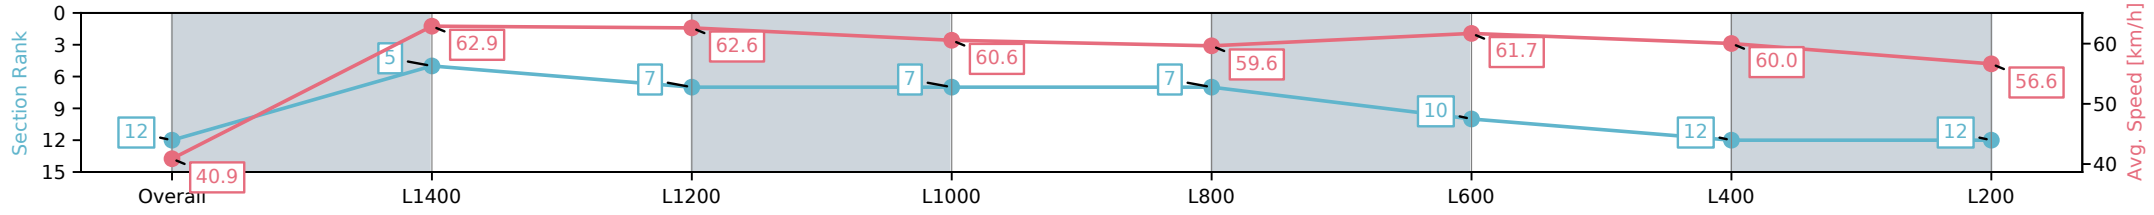

Horse/Jockey Name	DERBY DOWNS/Margaret Collett
Finish Rank	12
Fastest Section Time (Section)	0:11.50 (L1200)
Top Speed [km/h] (Section)	64.4 (Overall)
Race State	Finished

Sportsbet Gawler SA - Professional
Race 9: Bronwen Darrall Memorial Handicap - 1500m
14 December 2024 - 5:30PM
Track Rating: Good 4, Weather: Overcast, Rail Position: True

Section	Overall	L1400	L1200	L1000	L800	L600	L400	L200
Section Times	1:32.45 [12] (0:08.74)	1:23.71 [5] (0:11.53)	1:12.18 [7] (0:11.50)	1:00.68 [7] (0:11.95)	0:48.73 [7] (0:12.18)	0:36.55 [10] (0:11.78)	0:24.77 [12] (0:12.07)	0:12.70 [12] (0:12.70)
Average Speed [km/h]	40.9	62.9	62.6	60.6	59.6	61.7	60.0	56.6
Top Speed [km/h]	61.9	64.4	64.3	61.1	60.5	62.7	62.1	58.4
Avg. Dist. to Rail [m]	2.9	1.8	1.2	2.0	2.0	1.4	4.1	4.9
Avg. Stride Freq. [Hz]	2.2	2.4	2.3	2.2	2.2	2.3	2.3	2.2
Avg. Stride Length [m]	5.3	7.4	7.5	7.5	7.4	7.6	7.3	7.1

[ ] Ranking at each section and finish
-:-:- No data available at this section
NA No data available