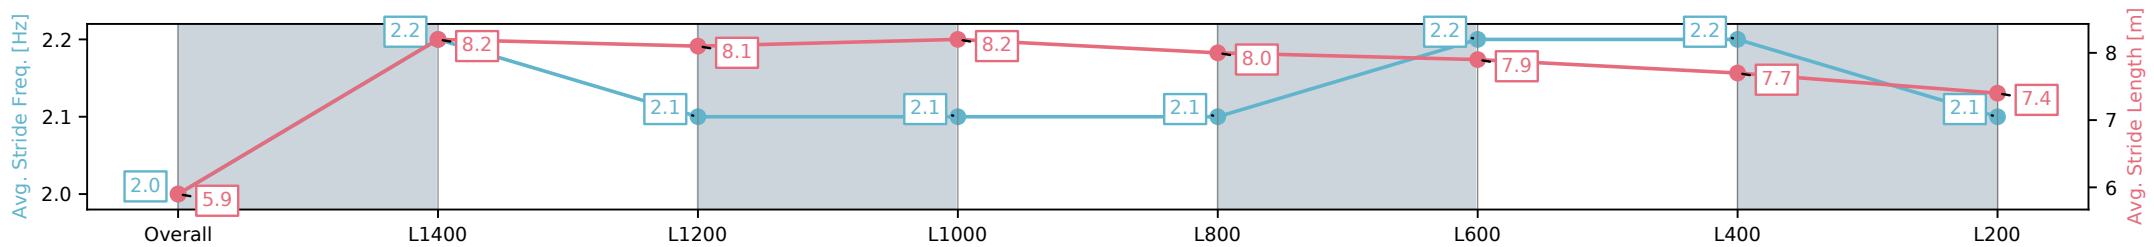

Horse/Jockey Name	ONEMORE MARSHALL/Kayla Crowther
Finish Rank	8
Fastest Section Time (Section)	0:11.32 (L1400)
Top Speed [km/h] (Section)	65.0 (Overall)
Race State	Finished

Sportsbet Gawler SA - Professional
Race 9: Bronwen Darrall Memorial Handicap - 1500m
14 December 2024 - 5:30PM
Track Rating: Good 4, Weather: Overcast, Rail Position: True

Section	Overall	L1400	L1200	L1000	L800	L600	L400	L200
Section Times	1:31.66 [8] (0:08.64)	1:23.02 [4] (0:11.32)	1:11.70 [4] (0:11.45)	1:00.25 [4] (0:11.79)	0:48.46 [3] (0:11.84)	0:36.62 [3] (0:11.68)	0:24.94 [2] (0:12.02)	0:12.92 [3] (0:12.92)
Average Speed [km/h]	41.7	63.9	62.8	61.3	61.4	62.4	60.3	55.7
Top Speed [km/h]	61.7	65.0	64.2	62.4	62.7	63.1	61.9	57.9
Avg. Dist. to Rail [m]	5.7	1.6	0.2	1.3	1.9	2.2	2.7	3.7
Avg. Stride Freq. [Hz]	2.0	2.2	2.1	2.1	2.1	2.2	2.2	2.1
Avg. Stride Length [m]	5.9	8.2	8.1	8.2	8.0	7.9	7.7	7.4

[ ] Ranking at each section and finish
-:-:- No data available at this section
NA No data available