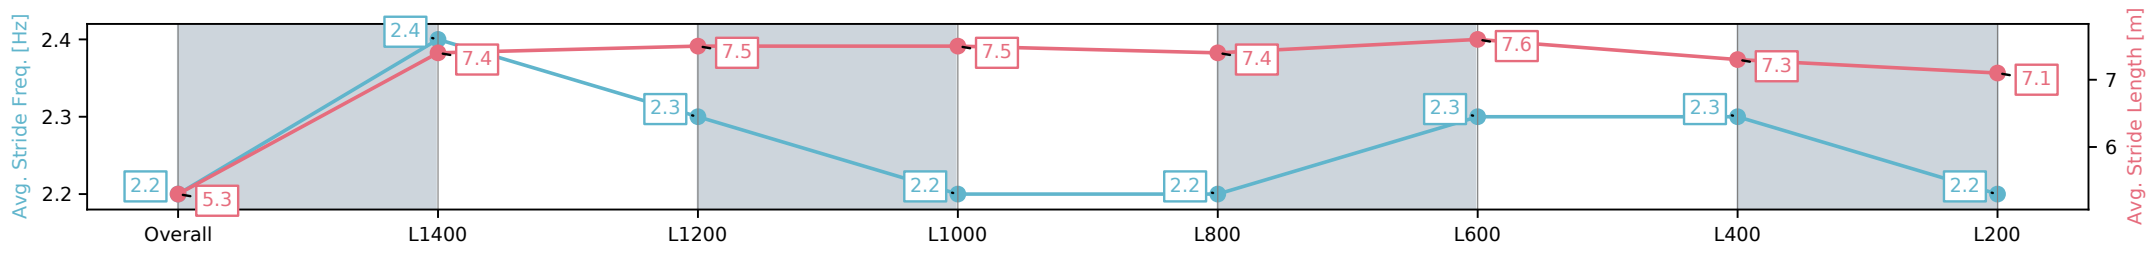

Horse/Jockey Name	DERBY DOWNS/Margaret Collett
Finish Rank	12
Fastest Section Time (Section)	0:11.50 (L1200)
Top Speed [km/h] (Section)	64.4 (Overall)
Race State	Finished

Sportsbet Gawler SA - Professional
Race 9: Bronwen Darrall Memorial Handicap - 1500m
14 December 2024 - 5:30PM
Track Rating: Good 4, Weather: Overcast, Rail Position: True

Section	Overall	L1400	L1200	L1000	L800	L600	L400	L200
Section Times	1:32.45 [12] (0:08.74)	1:23.71 [5] (0:11.53)	1:12.18 [7] (0:11.50)	1:00.68 [7] (0:11.95)	0:48.73 [7] (0:12.18)	0:36.55 [10] (0:11.78)	0:24.77 [12] (0:12.07)	0:12.70 [12] (0:12.70)
Average Speed [km/h]	40.9	62.9	62.6	60.6	59.6	61.7	60.0	56.6
Top Speed [km/h]	61.9	64.4	64.3	61.1	60.5	62.7	62.1	58.4
Avg. Dist. to Rail [m]	2.9	1.8	1.2	2.0	2.0	1.4	4.1	4.9
Avg. Stride Freq. [Hz]	2.2	2.4	2.3	2.2	2.2	2.3	2.3	2.2
Avg. Stride Length [m]	5.3	7.4	7.5	7.5	7.4	7.6	7.3	7.1

[ ] Ranking at each section and finish
-:-:- No data available at this section
NA No data available