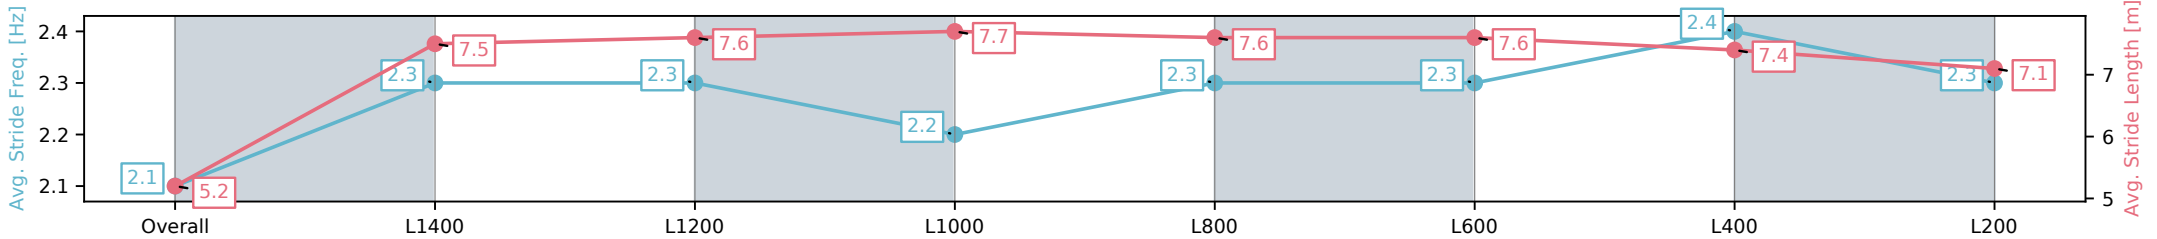

Horse/Jockey Name	FALAISE/Jacob Opperman
Finish Rank	5
Fastest Section Time (Section)	0:11.46 (L600)
Top Speed [km/h] (Section)	64.1 (L800)
Race State	Finished

Sportsbet Gawler SA - Professional
Race 9: Bronwen Darrall Memorial Handicap - 1500m
14 December 2024 - 5:30PM
Track Rating: Good 4, Weather: Overcast, Rail Position: True

Section	Overall	L1400	L1200	L1000	L800	L600	L400	L200
Section Times	1:31.39 [5] (0:09.09)	1:22.30 [10] (0:11.68)	1:10.62 [10] (0:11.55)	0:59.07 [10] (0:11.65)	0:47.42 [10] (0:11.84)	0:35.58 [9] (0:11.46)	0:24.12 [8] (0:11.66)	0:12.46 [6] (0:12.46)
Average Speed [km/h]	39.4	61.9	62.3	61.8	61.2	63.2	61.9	57.8
Top Speed [km/h]	58.1	62.8	62.6	62.6	62.3	64.1	63.4	60.9
Avg. Dist. to Rail [m]	5.8	1.0	0.2	0.4	0.8	1.6	2.5	3.2
Avg. Stride Freq. [Hz]	2.1	2.3	2.3	2.2	2.3	2.3	2.4	2.3
Avg. Stride Length [m]	5.2	7.5	7.6	7.7	7.6	7.6	7.4	7.1

[ ] Ranking at each section and finish
-:-:- No data available at this section
NA No data available