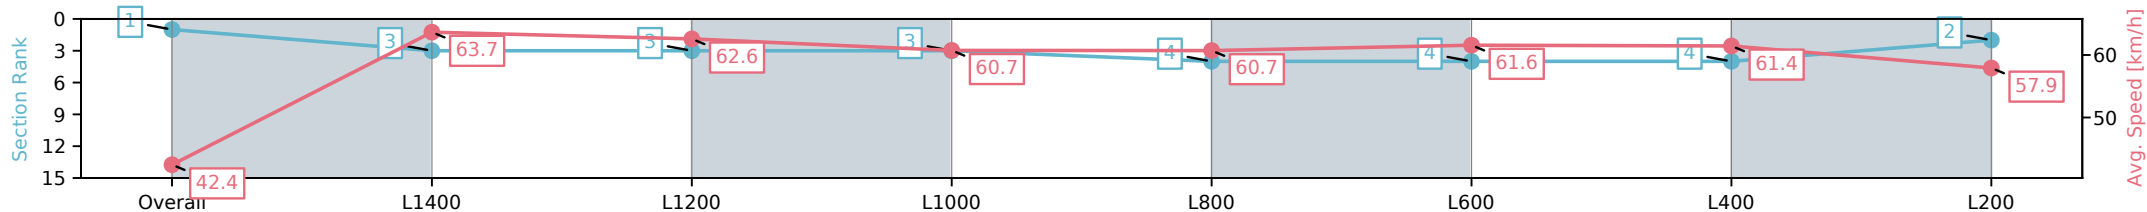

Horse/Jockey Name	ASTRODEAN/Alana Livesey
Finish Rank	1
Fastest Section Time (Section)	0:11.34 (L1400)
Top Speed [km/h] (Section)	64.7 (Overall)
Race State	Finished

Sportsbet Gawler SA - Professional
Race 9: Bronwen Darrall Memorial Handicap - 1500m
14 December 2024 - 5:30PM
Track Rating: Good 4, Weather: Overcast, Rail Position: True

Section	Overall	L1400	L1200	L1000	L800	L600	L400	L200
Section Times	1:31.14 [1] (0:08.52)	1:22.62 [3] (0:11.34)	1:11.28 [3] (0:11.50)	0:59.78 [3] (0:11.87)	0:47.91 [4] (0:11.92)	0:35.99 [4] (0:11.77)	0:24.22 [4] (0:11.80)	0:12.42 [2] (0:12.42)
Average Speed [km/h]	42.4	63.7	62.6	60.7	60.7	61.6	61.4	57.9
Top Speed [km/h]	60.7	64.7	64.1	61.7	61.5	61.8	62.4	60.6
Avg. Dist. to Rail [m]	4.4	0.9	0.3	0.9	1.1	1.1	3.6	3.9
Avg. Stride Freq. [Hz]	2.2	2.2	2.2	2.1	2.2	2.2	2.2	2.2
Avg. Stride Length [m]	5.6	7.9	7.9	7.8	7.8	7.8	7.6	7.3

- [ ] Ranking at each section and finish
- -:-:- No data available at this section
- NA No data available