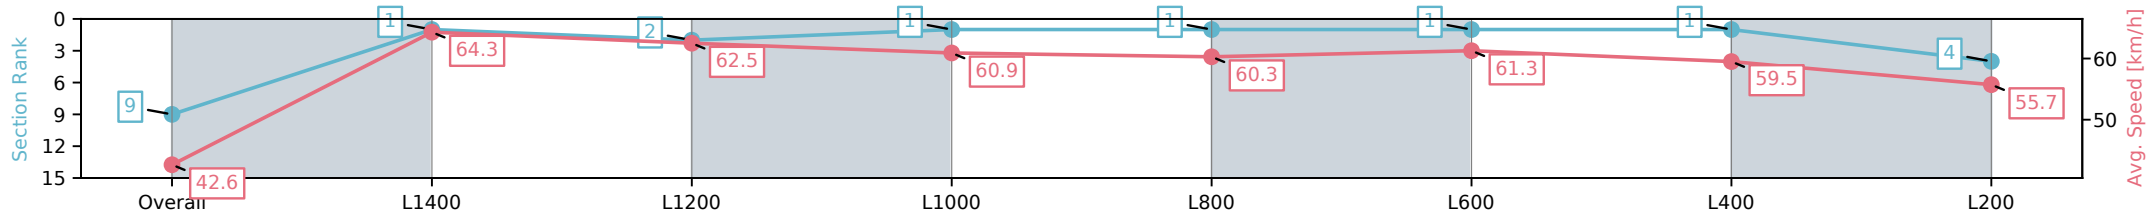

Horse/Jockey Name	I'M KENNY/Felicity Atkinson
Finish Rank	9
Fastest Section Time (Section)	0:11.20 (L1400)
Top Speed [km/h] (Section)	65.0 (Overall)
Race State	Finished

Sportsbet Gawler SA - Professional
Race 9: Bronwen Darrall Memorial Handicap - 1500m
14 December 2024 - 5:30PM
Track Rating: Good 4, Weather: Overcast, Rail Position: True

Section	Overall	L1400	L1200	L1000	L800	L600	L400	L200
Section Times	1:31.71 [9] (0:08.43)	1:23.28 [1] (0:11.20)	1:12.08 [2] (0:11.51)	1:00.57 [1] (0:11.85)	0:48.72 [1] (0:11.97)	0:36.75 [1] (0:11.73)	0:25.02 [1] (0:12.11)	0:12.91 [4] (0:12.91)
Average Speed [km/h]	42.6	64.3	62.5	60.9	60.3	61.3	59.5	55.7
Top Speed [km/h]	62.3	65.0	64.5	61.3	60.8	61.8	60.9	57.1
Avg. Dist. to Rail [m]	7.7	1.6	0.2	0.8	0.4	0.4	0.4	0.6
Avg. Stride Freq. [Hz]	2.3	2.4	2.4	2.3	2.3	2.4	2.4	2.3
Avg. Stride Length [m]	5.2	7.3	7.0	7.3	7.1	7.1	7.0	6.7

[ ] Ranking at each section and finish
-:-:- No data available at this section
NA No data available