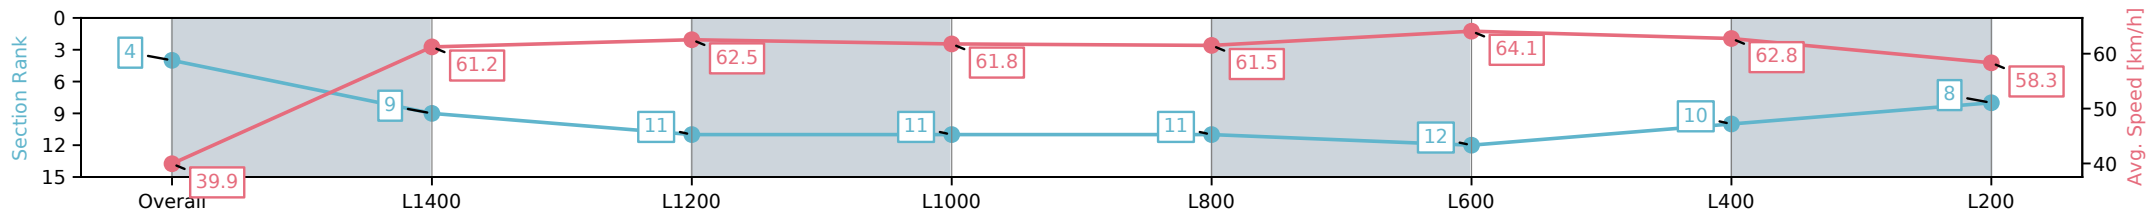

Horse/Jockey Name	METRICAL/Jason Holder
Finish Rank	4
Fastest Section Time (Section)	0:11.34 (L600)
Top Speed [km/h] (Section)	65.0 (L800)
Race State	Finished

Sportsbet Gawler SA - Professional
Race 9: Bronwen Darrall Memorial Handicap - 1500m
14 December 2024 - 5:30PM
Track Rating: Good 4, Weather: Overcast, Rail Position: True

Section	Overall	L1400	L1200	L1000	L800	L600	L400	L200
Section Times	1:31.37 [4] (0:09.02)	1:22.35 [9] (0:11.82)	1:10.53 [11] (0:11.52)	0:59.01 [11] (0:11.75)	0:47.26 [11] (0:11.96)	0:35.30 [12] (0:11.34)	0:23.96 [10] (0:11.63)	0:12.33 [8] (0:12.33)
Average Speed [km/h]	39.9	61.2	62.5	61.8	61.5	64.1	62.8	58.3
Top Speed [km/h]	59.9	63.2	63.7	62.7	63.3	65.0	63.9	62.3
Avg. Dist. to Rail [m]	9.7	2.8	2.2	2.9	2.9	2.7	7.6	9.9
Avg. Stride Freq. [Hz]	1.9	2.2	2.3	2.2	2.2	2.3	2.3	2.2
Avg. Stride Length [m]	5.9	7.6	7.6	7.6	7.7	7.6	7.5	7.2

- [ ] Ranking at each section and finish
- -:-:- No data available at this section
- NA No data available