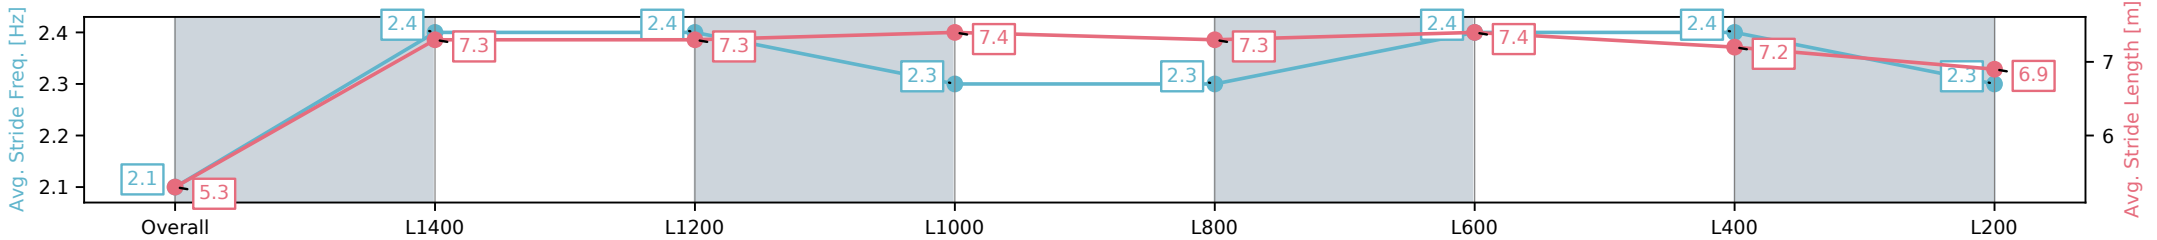

Horse/Jockey Name	WHEELS/Justin Potter
Finish Rank	6
Fastest Section Time (Section)	0:11.43 (L1200)
Top Speed [km/h] (Section)	65.1 (L1200)
Race State	Finished

Sportsbet Gawler SA - Professional
Race 9: Bronwen Darrall Memorial Handicap - 1500m
14 December 2024 - 5:30PM
Track Rating: Good 4, Weather: Overcast, Rail Position: True

Section	Overall	L1400	L1200	L1000	L800	L600	L400	L200
Section Times	1:31.48 [6] (0:09.13)	1:22.35 [11] (0:11.52)	1:10.83 [9] (0:11.43)	0:59.40 [9] (0:11.64)	0:47.76 [8] (0:11.97)	0:35.79 [7] (0:11.45)	0:24.34 [7] (0:11.73)	0:12.61 [5] (0:12.61)
Average Speed [km/h]	39.3	62.6	63.0	62.0	60.9	62.9	61.5	56.9
Top Speed [km/h]	59.1	63.3	63.7	65.1	61.8	63.8	63.8	58.9
Avg. Dist. to Rail [m]	2.0	0.4	0.5	0.9	1.6	0.8	0.4	0.6
Avg. Stride Freq. [Hz]	2.1	2.4	2.4	2.3	2.3	2.4	2.4	2.3
Avg. Stride Length [m]	5.3	7.3	7.3	7.4	7.3	7.4	7.2	6.9

[ ] Ranking at each section and finish
-:-:- No data available at this section
NA No data available