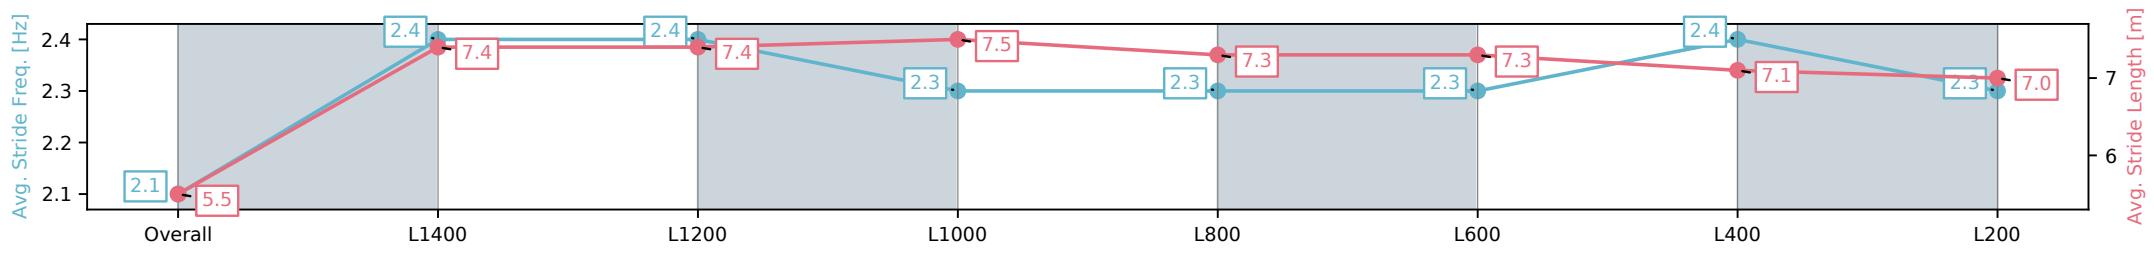

Horse/Jockey Name	SAN LUCIDO/Alan Lai
Finish Rank	3
Fastest Section Time (Section)	0:11.38 (L1400)
Top Speed [km/h] (Section)	64.2 (Overall)
Race State	Finished

Sportsbet Gawler SA - Professional
Race 9: Bronwen Darrall Memorial Handicap - 1500m
14 December 2024 - 5:30PM
Track Rating: Good 4, Weather: Overcast, Rail Position: True

Section	Overall	L1400	L1200	L1000	L800	L600	L400	L200
Section Times	1:31.34 [3] (0:08.84)	1:22.50 [8] (0:11.38)	1:11.12 [6] (0:11.43)	0:59.69 [6] (0:11.79)	0:47.90 [6] (0:11.86)	0:36.04 [5] (0:11.75)	0:24.29 [5] (0:11.95)	0:12.34 [7] (0:12.34)
Average Speed [km/h]	40.9	63.1	62.9	61.3	61.1	60.8	60.3	58.5
Top Speed [km/h]	59.8	64.2	63.9	62.4	62.3	61.8	61.2	60.6
Avg. Dist. to Rail [m]	0.7	0.7	0.6	1.7	1.2	1.0	2.2	4.8
Avg. Stride Freq. [Hz]	2.1	2.4	2.4	2.3	2.3	2.3	2.4	2.3
Avg. Stride Length [m]	5.5	7.4	7.4	7.5	7.3	7.3	7.1	7.0

[ ] Ranking at each section and finish
-:-:- No data available at this section
NA No data available