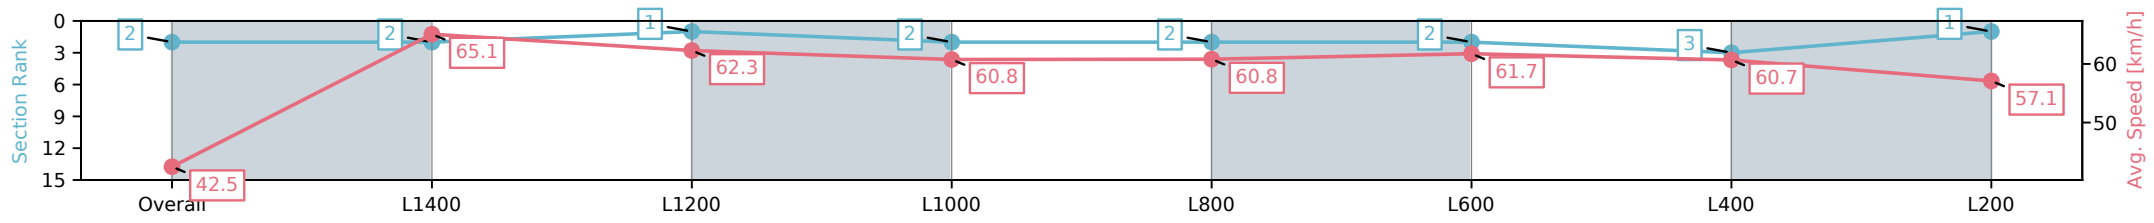

Horse/Jockey Name	FINAL CHANCE/Rochelle Milnes
Finish Rank	2
Fastest Section Time (Section)	0:11.13 (L1400)
Top Speed [km/h] (Section)	66.1 (Overall)
Race State	Finished

Sportsbet Gawler SA - Professional
Race 9: Bronwen Darrall Memorial Handicap - 1500m
14 December 2024 - 5:30PM
Track Rating: Good 4, Weather: Overcast, Rail Position: True

Section	Overall	L1400	L1200	L1000	L800	L600	L400	L200
Section Times	1:31.24 [2] (0:08.48)	1:22.76 [2] (0:11.13)	1:11.63 [1] (0:11.56)	1:00.07 [2] (0:11.87)	0:48.20 [2] (0:11.99)	0:36.21 [2] (0:11.74)	0:24.47 [3] (0:11.86)	0:12.61 [1] (0:12.61)
Average Speed [km/h]	42.5	65.1	62.3	60.8	60.8	61.7	60.7	57.1
Top Speed [km/h]	61.7	66.1	64.5	61.4	61.7	62.1	61.9	60.3
Avg. Dist. to Rail [m]	11.9	2.6	0.6	1.6	1.8	1.3	1.4	2.6
Avg. Stride Freq. [Hz]	2.2	2.5	2.4	2.4	2.4	2.4	2.4	2.4
Avg. Stride Length [m]	5.4	7.3	7.1	7.1	7.0	7.1	6.9	6.7

[ ] Ranking at each section and finish
-:-:- No data available at this section
NA No data available