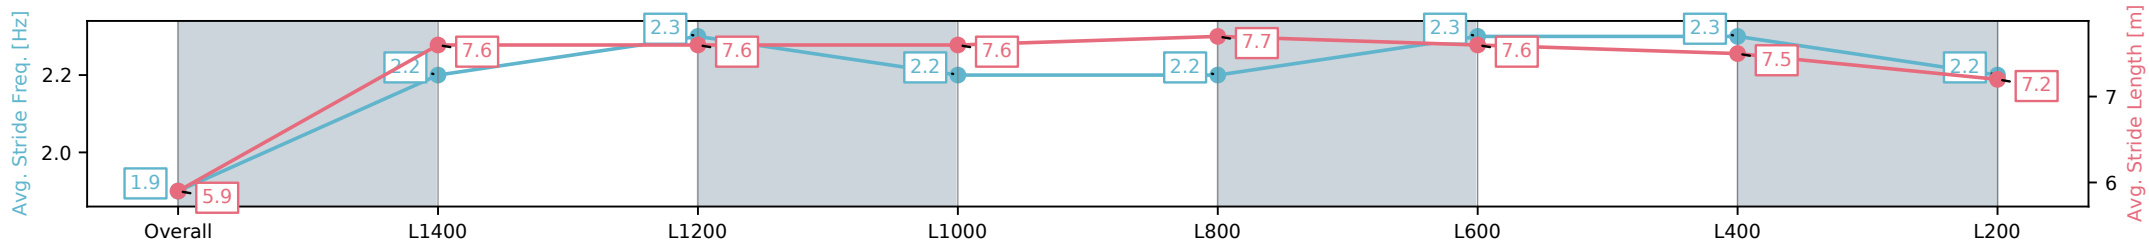

Horse/Jockey Name	METRICAL/Jason Holder
Finish Rank	4
Fastest Section Time (Section)	0:11.34 (L600)
Top Speed [km/h] (Section)	65.0 (L800)
Race State	Finished

Sportsbet Gawler SA - Professional
Race 9: Bronwen Darrall Memorial Handicap - 1500m
14 December 2024 - 5:30PM
Track Rating: Good 4, Weather: Overcast, Rail Position: True

Section	Overall	L1400	L1200	L1000	L800	L600	L400	L200
Section Times	1:31.37 [4] (0:09.02)	1:22.35 [9] (0:11.82)	1:10.53 [11] (0:11.52)	0:59.01 [11] (0:11.75)	0:47.26 [11] (0:11.96)	0:35.30 [12] (0:11.34)	0:23.96 [10] (0:11.63)	0:12.33 [8] (0:12.33)
Average Speed [km/h]	39.9	61.2	62.5	61.8	61.5	64.1	62.8	58.3
Top Speed [km/h]	59.9	63.2	63.7	62.7	63.3	65.0	63.9	62.3
Avg. Dist. to Rail [m]	9.7	2.8	2.2	2.9	2.9	2.7	7.6	9.9
Avg. Stride Freq. [Hz]	1.9	2.2	2.3	2.2	2.2	2.3	2.3	2.2
Avg. Stride Length [m]	5.9	7.6	7.6	7.6	7.7	7.6	7.5	7.2

- [ ] Ranking at each section and finish
- -:-:- No data available at this section
- NA No data available