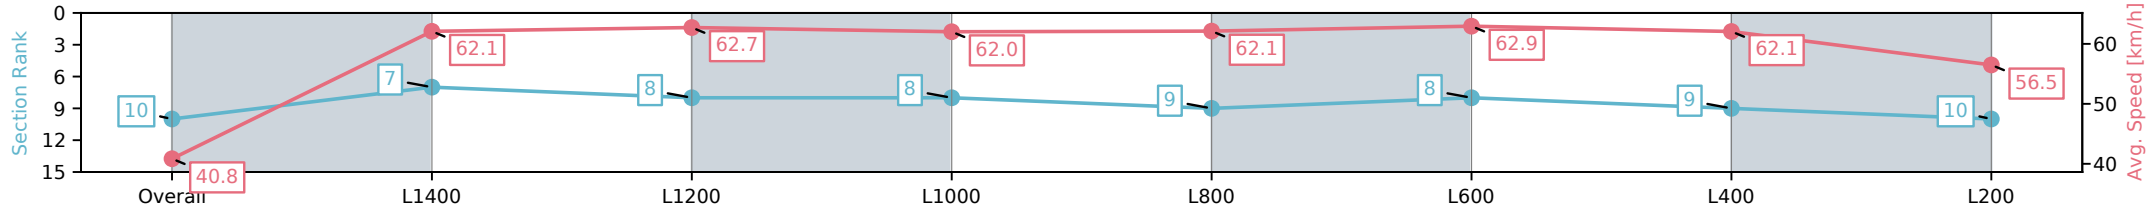

Horse/Jockey Name	EXTRA HOT/Dom Tourneur
Finish Rank	10
Fastest Section Time (Section)	0:11.49 (L1200)
Top Speed [km/h] (Section)	64.2 (L800)
Race State	Finished

Sportsbet Gawler SA - Professional
Race 9: Bronwen Darrall Memorial Handicap - 1500m
14 December 2024 - 5:30PM
Track Rating: Good 4, Weather: Overcast, Rail Position: True

Section	Overall	L1400	L1200	L1000	L800	L600	L400	L200
Section Times	1:31.87 [10] (0:08.79)	1:23.08 [7] (0:11.68)	1:11.40 [8] (0:11.49)	0:59.91 [8] (0:11.76)	0:48.15 [9] (0:11.98)	0:36.17 [8] (0:11.67)	0:24.50 [9] (0:11.80)	0:12.70 [10] (0:12.70)
Average Speed [km/h]	40.8	62.1	62.7	62.0	62.1	62.9	62.1	56.5
Top Speed [km/h]	59.6	63.7	63.7	62.9	62.9	64.2	63.6	61.6
Avg. Dist. to Rail [m]	4.5	3.2	3.9	5.9	5.0	4.6	6.6	7.6
Avg. Stride Freq. [Hz]	2.2	2.4	2.4	2.3	2.4	2.4	2.4	2.3
Avg. Stride Length [m]	5.3	7.2	7.1	7.3	7.2	7.4	7.1	6.8

[ ] Ranking at each section and finish
-:-:- No data available at this section
NA No data available