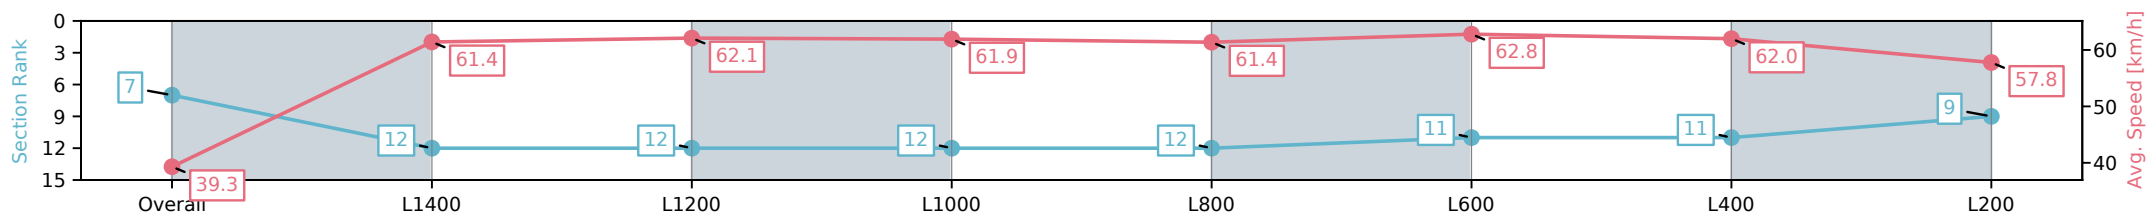

Horse/Jockey Name	BELLAVARDO/Taylor Johnstone
Finish Rank	7
Fastest Section Time (Section)	0:11.42 (L600)
Top Speed [km/h] (Section)	63.7 (L800)
Race State	Finished

Sportsbet Gawler SA - Professional
Race 9: Bronwen Darrall Memorial Handicap - 1500m
14 December 2024 - 5:30PM
Track Rating: Good 4, Weather: Overcast, Rail Position: True

Section	Overall	L1400	L1200	L1000	L800	L600	L400	L200
Section Times	1:31.55 [7] (0:09.25)	1:22.30 [12] (0:11.74)	1:10.56 [12] (0:11.59)	0:58.97 [12] (0:11.62)	0:47.35 [12] (0:11.86)	0:35.49 [11] (0:11.42)	0:24.07 [11] (0:11.63)	0:12.44 [9] (0:12.44)
Average Speed [km/h]	39.3	61.4	62.1	61.9	61.4	62.8	62.0	57.8
Top Speed [km/h]	58.3	62.6	62.6	62.7	61.9	63.7	63.6	60.6
Avg. Dist. to Rail [m]	7.2	0.7	0.3	0.6	1.3	0.3	0.3	1.5
Avg. Stride Freq. [Hz]	2.1	2.3	2.3	2.3	2.3	2.4	2.4	2.3
Avg. Stride Length [m]	5.2	7.3	7.4	7.4	7.4	7.4	7.3	7.0

[ ] Ranking at each section and finish
-:-:- No data available at this section
NA No data available