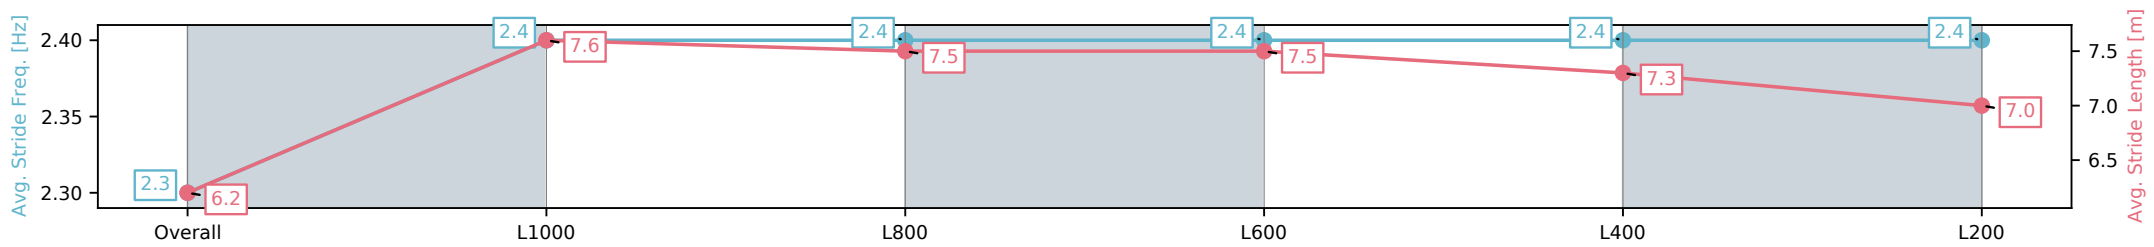

Sportsbet Gawler SA - Professional

Race 8: Crane Services Handicap - 1200m

14 December 2024 - 4:42PM

Track Rating: Good 4, Weather: Overcast, Rail Position: True

Section	Overall	L1000	L800	L600	L400	L200
Section Times	1:11.51 [3] (0:14.38)	0:57.13 [6] (0:11.01)	0:46.12 [6] (0:11.23)	0:34.89 [6] (0:11.31)	0:23.58 [5] (0:11.53)	0:12.05 [3] (0:12.05)
Average Speed [km/h]	50.1	65.4	63.8	63.8	62.8	59.5
Top Speed [km/h]	65.1	67.2	64.7	65.0	63.8	61.5
Avg. Dist. to Rail [m]	2.0	0.2	0.6	0.8	2.1	4.2
Avg. Stride Freq. [Hz]	2.3	2.4	2.4	2.4	2.4	2.4
Avg. Stride Length [m]	6.2	7.6	7.5	7.5	7.3	7.0