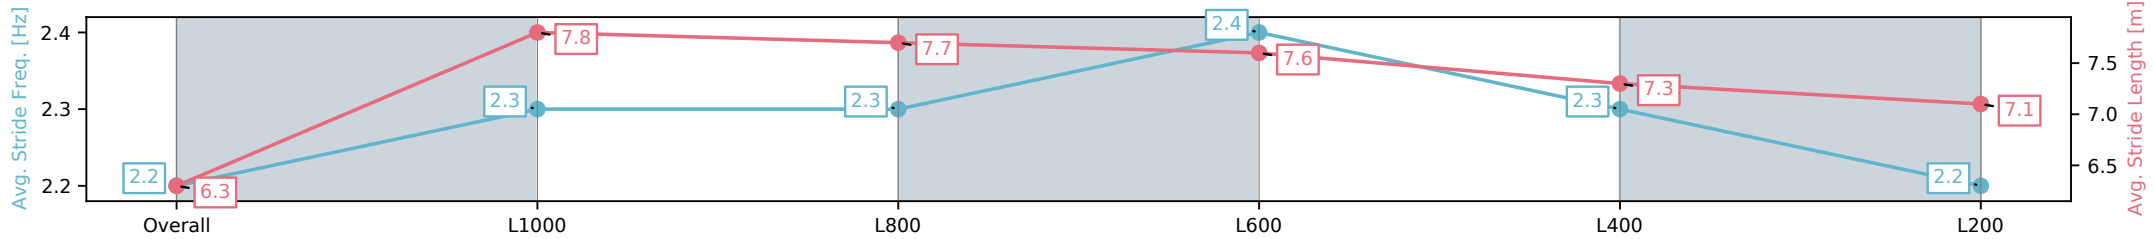

Sportsbet Gawler SA - Professional

Race 8: Crane Services Handicap - 1200m

14 December 2024 - 4:42PM

Track Rating: Good 4, Weather: Overcast, Rail Position: True

Section	Overall	L1000	L800	L600	L400	L200
Section Times	1:12.67 [6] (0:14.24)	0:58.43 [5] (0:10.94)	0:47.49 [4] (0:11.23)	0:36.26 [2] (0:11.37)	0:24.89 [4] (0:11.98)	0:12.91 [6] (0:12.91)
Average Speed [km/h]	50.4	65.9	63.9	63.9	60.7	55.8
Top Speed [km/h]	66.2	66.8	65.3	65.2	63.1	57.8
Avg. Dist. to Rail [m]	2.2	0.4	0.5	2.2	4.0	4.7
Avg. Stride Freq. [Hz]	2.2	2.3	2.3	2.4	2.3	2.2
Avg. Stride Length [m]	6.3	7.8	7.7	7.6	7.3	7.1

[] Ranking at each section and finish
 -:-:- No data available at this section
 NA No data available

Horse/Jockey Name	IMMORTAL SPIRIT/Rochelle Milnes
Finish Rank	7
Fastest Section Time (Section)	0:11.07 (L1000)
Top Speed [km/h] (Section)	66.9 (Overall)
Race State	Finished