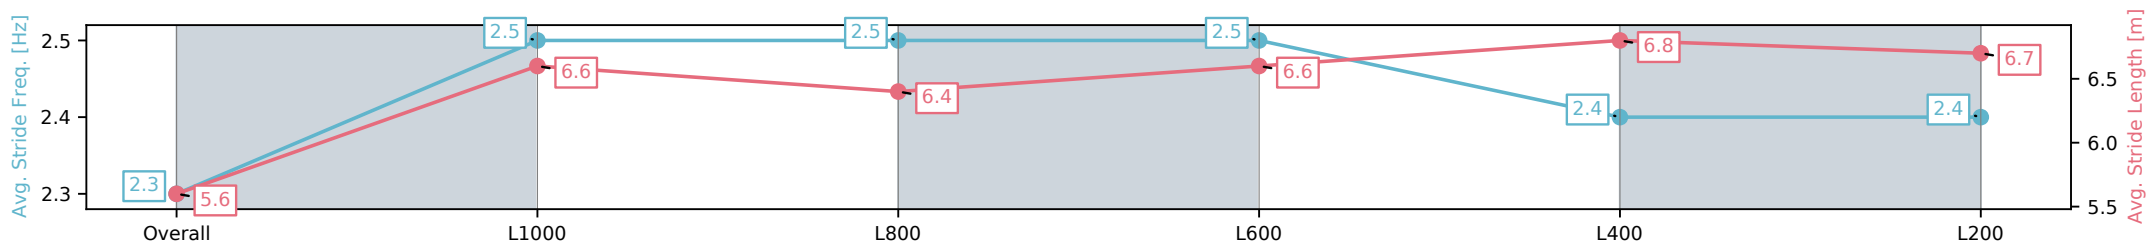

Sportsbet Gawler SA - Professional

Race 8: Crane Services Handicap - 1200m

14 December 2024 - 4:42PM

Track Rating: Good 4, Weather: Overcast, Rail Position: True

Section	Overall	L1000	L800	L600	L400	L200
Section Times	1:12.33 [5] (0:14.73)	0:57.60 [8] (0:11.03)	0:46.57 [8] (0:11.30)	0:35.27 [8] (0:11.23)	0:24.04 [8] (0:11.60)	0:12.44 [7] (0:12.44)
Average Speed [km/h]	49.0	65.4	63.9	64.3	62.3	58.0
Top Speed [km/h]	65.3	66.4	64.5	65.0	64.9	60.5
Avg. Dist. to Rail [m]	6.4	1.5	0.6	0.4	3.7	8.0
Avg. Stride Freq. [Hz]	2.3	2.5	2.5	2.5	2.4	2.4
Avg. Stride Length [m]	5.6	6.6	6.4	6.6	6.8	6.7