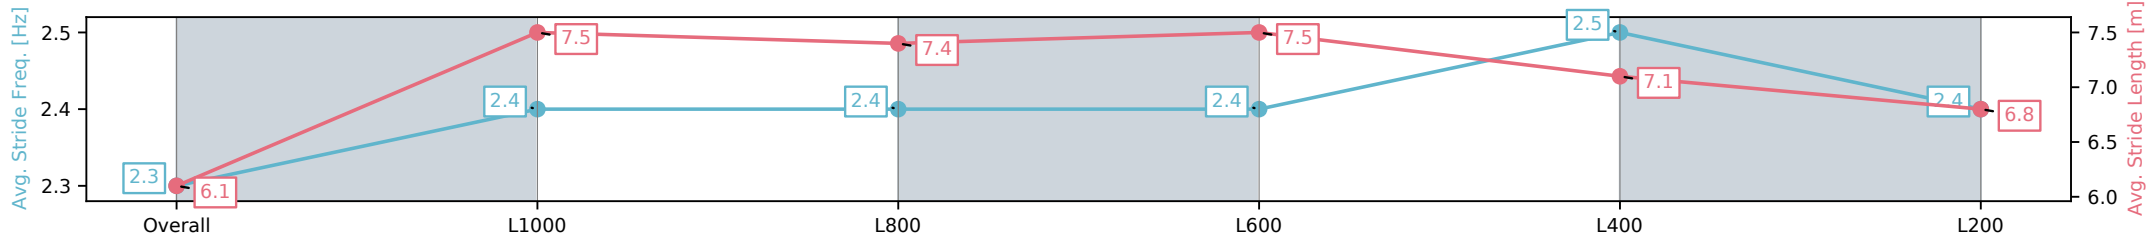

Sportsbet Gawler SA - Professional

Race 8: Crane Services Handicap - 1200m

14 December 2024 - 4:42PM

Track Rating: Good 4, Weather: Overcast, Rail Position: True

Section	Overall	L1000	L800	L600	L400	L200
Section Times	1:11.48 [2] (0:14.13)	0:57.35 [2] (0:10.99)	0:46.36 [3] (0:11.31)	0:35.05 [3] (0:11.30)	0:23.75 [2] (0:11.51)	0:12.24 [2] (0:12.24)
Average Speed [km/h]	50.8	65.7	63.2	63.6	62.7	58.9
Top Speed [km/h]	65.1	66.6	64.2	64.3	64.1	62.5
Avg. Dist. to Rail [m]	1.7	0.4	0.9	0.9	1.8	1.6
Avg. Stride Freq. [Hz]	2.3	2.4	2.4	2.4	2.5	2.4
Avg. Stride Length [m]	6.1	7.5	7.4	7.5	7.1	6.8