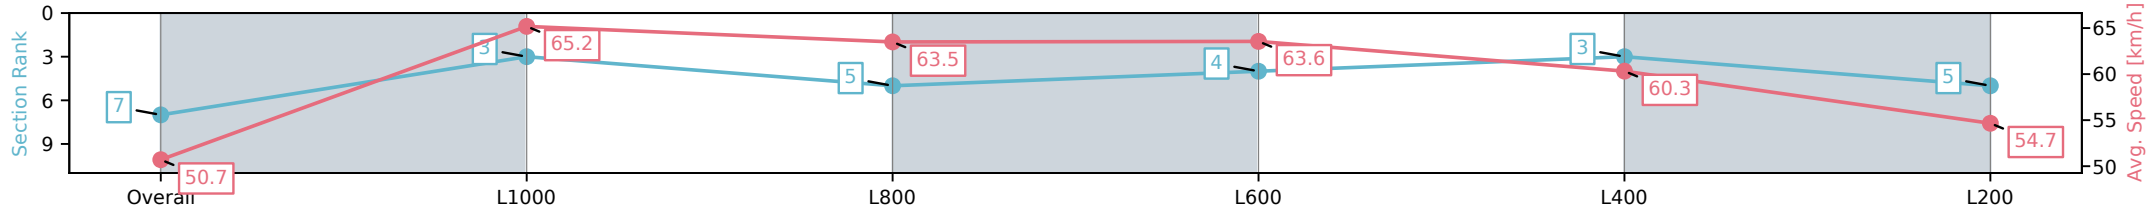

Sportsbet Gawler SA - Professional

Race 8: Crane Services Handicap - 1200m

14 December 2024 - 4:42PM

Track Rating: Good 4, Weather: Overcast, Rail Position: True

Section	Overall	L1000	L800	L600	L400	L200
Section Times	1:12.92 [7] (0:14.17)	0:58.75 [3] (0:11.07)	0:47.68 [5] (0:11.21)	0:36.47 [4] (0:11.33)	0:25.14 [3] (0:11.97)	0:13.17 [5] (0:13.17)
Average Speed [km/h]	50.7	65.2	63.5	63.6	60.3	54.7
Top Speed [km/h]	65.0	66.9	64.9	64.5	63.5	57.8
Avg. Dist. to Rail [m]	3.9	0.7	1.4	0.8	2.0	1.8
Avg. Stride Freq. [Hz]	2.4	2.4	2.4	2.4	2.4	2.3
Avg. Stride Length [m]	6.0	7.4	7.3	7.2	6.9	6.7