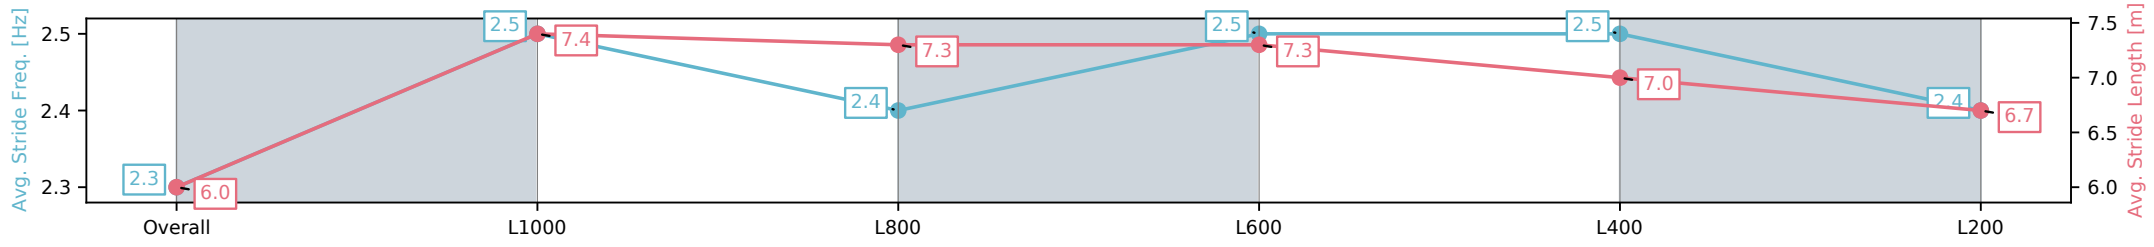

Sportsbet Gawler SA - Professional

Race 8: Crane Services Handicap - 1200m

14 December 2024 - 4:42PM

Track Rating: Good 4, Weather: Overcast, Rail Position: True

Section	Overall	L1000	L800	L600	L400	L200
Section Times	1:11.76 [4] (0:14.52)	0:57.24 [7] (0:10.92)	0:46.32 [7] (0:11.32)	0:35.00 [7] (0:11.19)	0:23.81 [6] (0:11.59)	0:12.22 [4] (0:12.22)
Average Speed [km/h]	49.5	66.3	63.8	65.5	62.6	58.9
Top Speed [km/h]	65.4	67.1	64.6	66.0	64.6	62.8
Avg. Dist. to Rail [m]	2.2	1.1	0.9	2.7	6.0	5.4
Avg. Stride Freq. [Hz]	2.3	2.5	2.4	2.5	2.5	2.4
Avg. Stride Length [m]	6.0	7.4	7.3	7.3	7.0	6.7