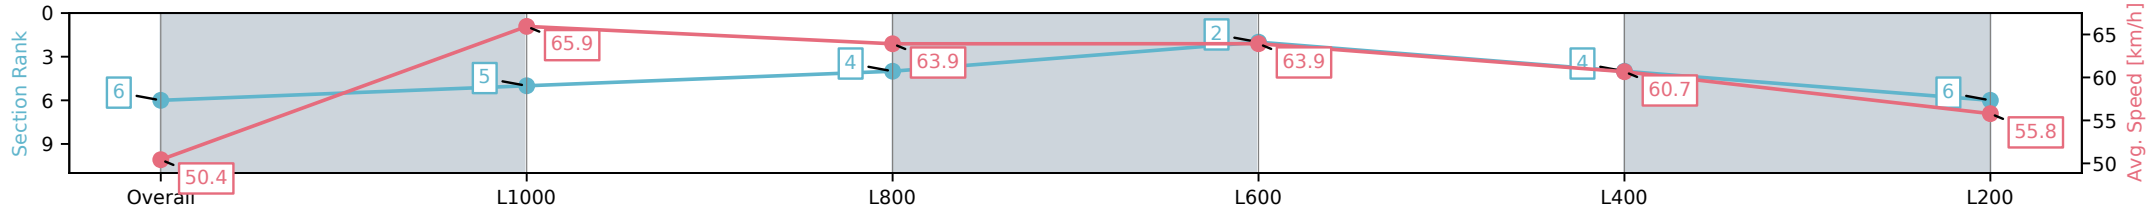

Sportsbet Gawler SA - Professional

Race 8: Crane Services Handicap - 1200m

14 December 2024 - 4:42PM

Track Rating: Good 4, Weather: Overcast, Rail Position: True

Section	Overall	L1000	L800	L600	L400	L200
Section Times	1:12.67 [6] (0:14.24)	0:58.43 [5] (0:10.94)	0:47.49 [4] (0:11.23)	0:36.26 [2] (0:11.37)	0:24.89 [4] (0:11.98)	0:12.91 [6] (0:12.91)
Average Speed [km/h]	50.4	65.9	63.9	63.9	60.7	55.8
Top Speed [km/h]	66.2	66.8	65.3	65.2	63.1	57.8
Avg. Dist. to Rail [m]	2.2	0.4	0.5	2.2	4.0	4.7
Avg. Stride Freq. [Hz]	2.2	2.3	2.3	2.4	2.3	2.2
Avg. Stride Length [m]	6.3	7.8	7.7	7.6	7.3	7.1