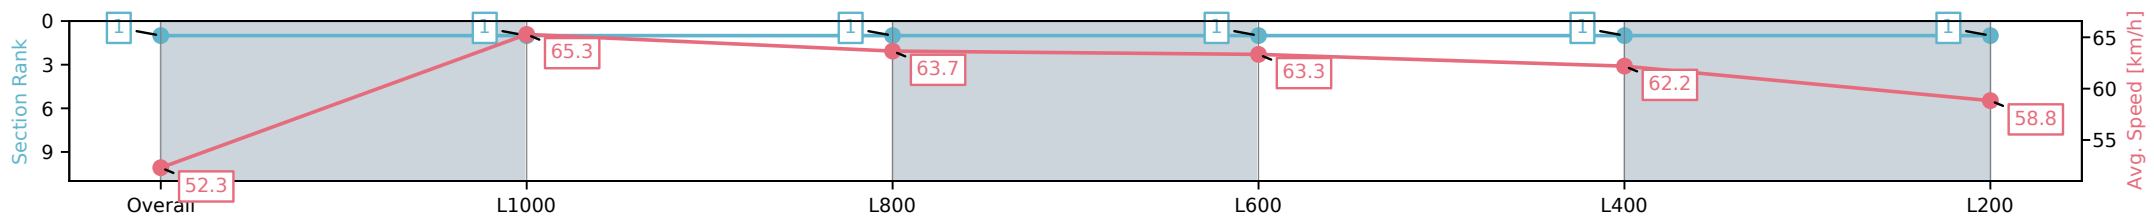

Race 8: Crane Services Handicap - 1200m

14 December 2024 - 4:42PM

Track Rating: Good 4, Weather: Overcast, Rail Position: True

Section	Overall	L1000	L800	L600	L400	L200
Section Times	1:11.42 [1] (0:13.79)	0:57.63 [1] (0:11.03)	0:46.60 [1] (0:11.37)	0:35.23 [1] (0:11.37)	0:23.86 [1] (0:11.63)	0:12.23 [1] (0:12.23)
Average Speed [km/h]	52.3	65.3	63.7	63.3	62.2	58.8
Top Speed [km/h]	66.6	66.8	64.4	64.2	63.1	61.5
Avg. Dist. to Rail [m]	7.4	1.3	0.6	0.4	0.9	0.9
Avg. Stride Freq. [Hz]	2.4	2.4	2.4	2.4	2.4	2.3
Avg. Stride Length [m]	5.9	7.0	7.2	7.2	7.2	7.0