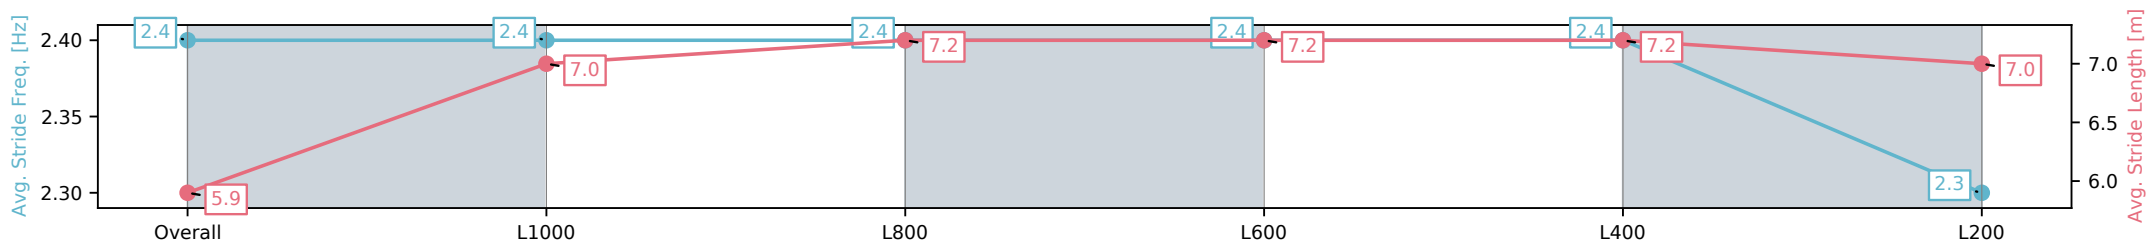

Race 8: Crane Services Handicap - 1200m

14 December 2024 - 4:42PM

Track Rating: Good 4, Weather: Overcast, Rail Position: True

Section	Overall	L1000	L800	L600	L400	L200
Section Times	1:11.42 [1] (0:13.79)	0:57.63 [1] (0:11.03)	0:46.60 [1] (0:11.37)	0:35.23 [1] (0:11.37)	0:23.86 [1] (0:11.63)	0:12.23 [1] (0:12.23)
Average Speed [km/h]	52.3	65.3	63.7	63.3	62.2	58.8
Top Speed [km/h]	66.6	66.8	64.4	64.2	63.1	61.5
Avg. Dist. to Rail [m]	7.4	1.3	0.6	0.4	0.9	0.9
Avg. Stride Freq. [Hz]	2.4	2.4	2.4	2.4	2.4	2.3
Avg. Stride Length [m]	5.9	7.0	7.2	7.2	7.2	7.0