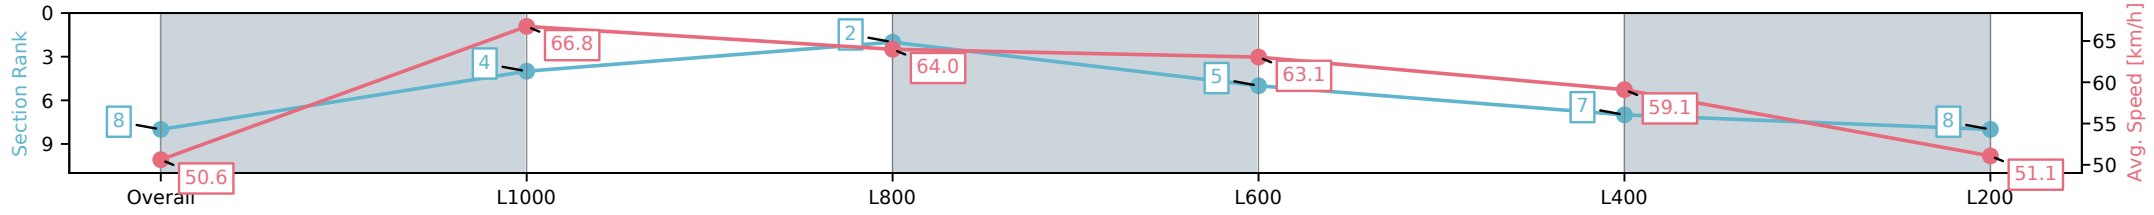

Sportsbet Gawler SA - Professional

Race 8: Crane Services Handicap - 1200m

14 December 2024 - 4:42PM

Track Rating: Good 4, Weather: Overcast, Rail Position: True

Section	Overall	L1000	L800	L600	L400	L200
Section Times	1:14.49 [8] (0:14.22)	1:00.27 [4] (0:10.85)	0:49.42 [2] (0:11.45)	0:37.97 [5] (0:11.56)	0:26.40 [7] (0:12.27)	0:14.13 [8] (0:14.13)
Average Speed [km/h]	50.6	66.8	64.0	63.1	59.1	51.1
Top Speed [km/h]	66.5	68.4	65.5	64.5	61.9	56.3
Avg. Dist. to Rail [m]	5.9	2.7	2.5	2.9	5.3	5.3
Avg. Stride Freq. [Hz]	2.2	2.4	2.3	2.4	2.3	2.1
Avg. Stride Length [m]	6.3	7.8	7.6	7.4	7.2	6.7

[] Ranking at each section and finish
 -:-:- No data available at this section
 NA No data available