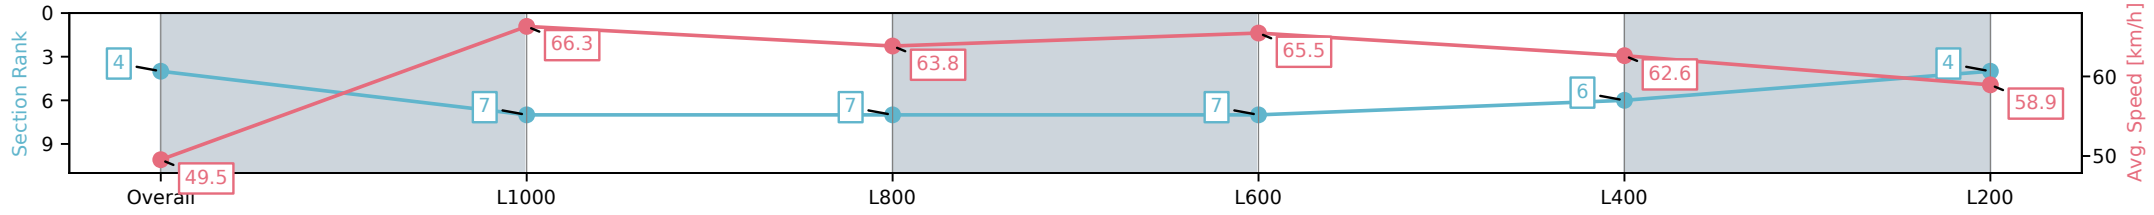

Sportsbet Gawler SA - Professional

Race 8: Crane Services Handicap - 1200m

14 December 2024 - 4:42PM

Track Rating: Good 4, Weather: Overcast, Rail Position: True

Section	Overall	L1000	L800	L600	L400	L200
Section Times	1:11.76 [4] (0:14.52)	0:57.24 [7] (0:10.92)	0:46.32 [7] (0:11.32)	0:35.00 [7] (0:11.19)	0:23.81 [6] (0:11.59)	0:12.22 [4] (0:12.22)
Average Speed [km/h]	49.5	66.3	63.8	65.5	62.6	58.9
Top Speed [km/h]	65.4	67.1	64.6	66.0	64.6	62.8
Avg. Dist. to Rail [m]	2.2	1.1	0.9	2.7	6.0	5.4
Avg. Stride Freq. [Hz]	2.3	2.5	2.4	2.5	2.5	2.4
Avg. Stride Length [m]	6.0	7.4	7.3	7.3	7.0	6.7