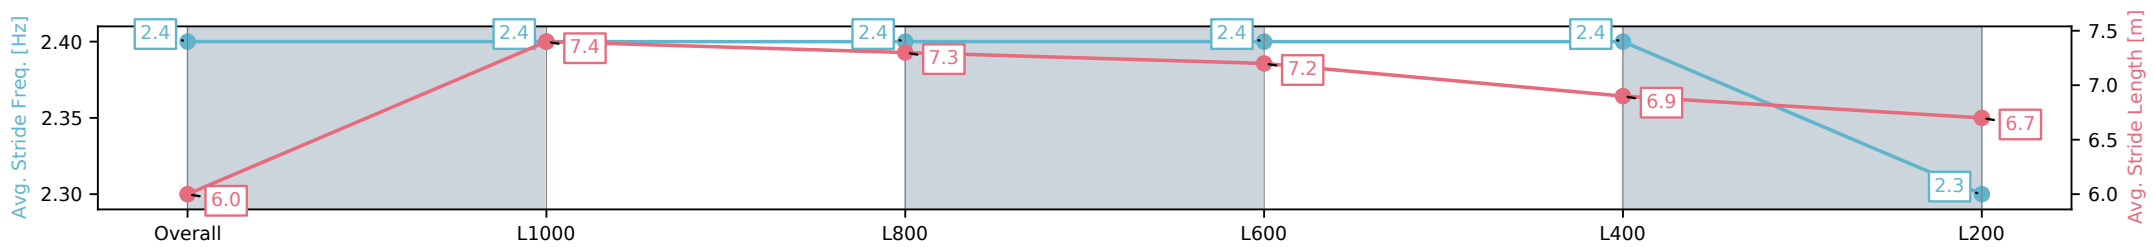

[] Ranking at each section and finish
 -:-:- No data available at this section
 NA No data available

Horse/Jockey Name	IMMORTAL SPIRIT/Rochelle Milnes
Finish Rank	7
Fastest Section Time (Section)	0:11.07 (L1000)
Top Speed [km/h] (Section)	66.9 (Overall)
Race State	Finished

Sportsbet Gawler SA - Professional

Race 8: Crane Services Handicap - 1200m

14 December 2024 - 4:42PM

Track Rating: Good 4, Weather: Overcast, Rail Position: True

Section	Overall	L1000	L800	L600	L400	L200
Section Times	1:12.92 [7] (0:14.17)	0:58.75 [3] (0:11.07)	0:47.68 [5] (0:11.21)	0:36.47 [4] (0:11.33)	0:25.14 [3] (0:11.97)	0:13.17 [5] (0:13.17)
Average Speed [km/h]	50.7	65.2	63.5	63.6	60.3	54.7
Top Speed [km/h]	65.0	66.9	64.9	64.5	63.5	57.8
Avg. Dist. to Rail [m]	3.9	0.7	1.4	0.8	2.0	1.8
Avg. Stride Freq. [Hz]	2.4	2.4	2.4	2.4	2.4	2.3
Avg. Stride Length [m]	6.0	7.4	7.3	7.2	6.9	6.7