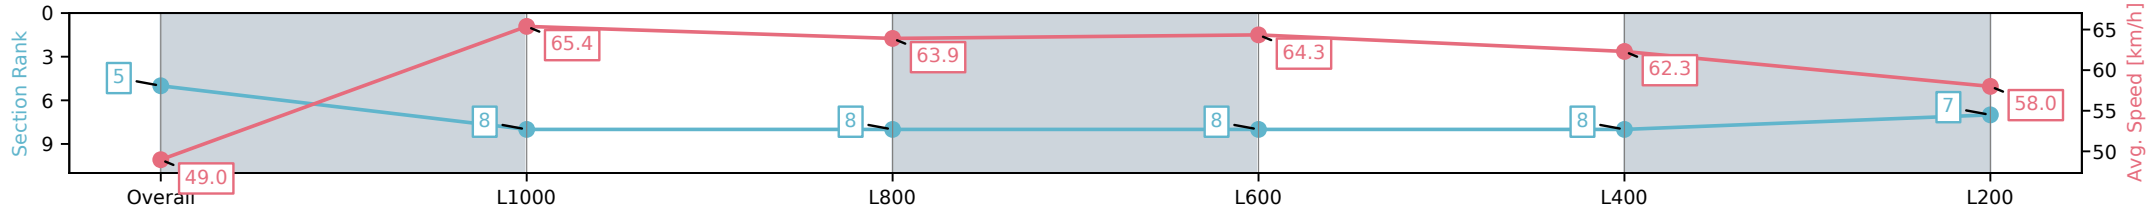

Sportsbet Gawler SA - Professional

Race 8: Crane Services Handicap - 1200m

14 December 2024 - 4:42PM

Track Rating: Good 4, Weather: Overcast, Rail Position: True

Section	Overall	L1000	L800	L600	L400	L200
Section Times	1:12.33 [5] (0:14.73)	0:57.60 [8] (0:11.03)	0:46.57 [8] (0:11.30)	0:35.27 [8] (0:11.23)	0:24.04 [8] (0:11.60)	0:12.44 [7] (0:12.44)
Average Speed [km/h]	49.0	65.4	63.9	64.3	62.3	58.0
Top Speed [km/h]	65.3	66.4	64.5	65.0	64.9	60.5
Avg. Dist. to Rail [m]	6.4	1.5	0.6	0.4	3.7	8.0
Avg. Stride Freq. [Hz]	2.3	2.5	2.5	2.5	2.4	2.4
Avg. Stride Length [m]	5.6	6.6	6.4	6.6	6.8	6.7