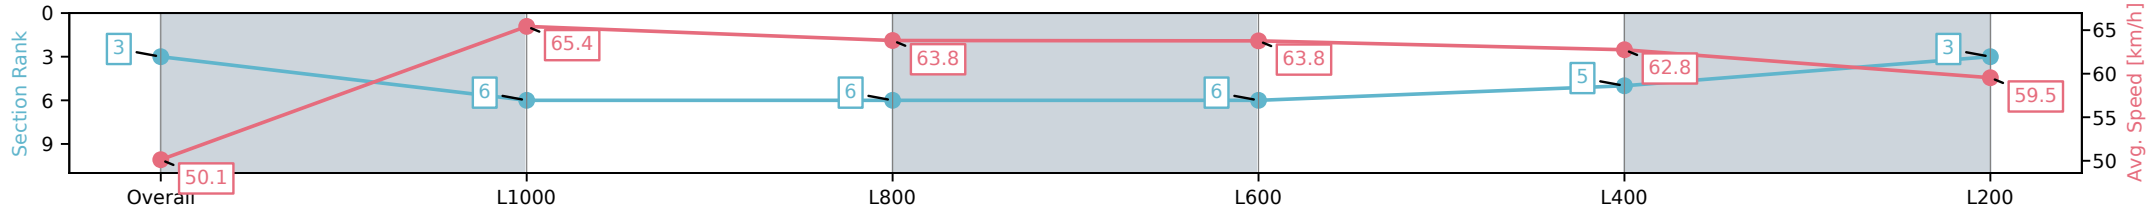

Sportsbet Gawler SA - Professional

Race 8: Crane Services Handicap - 1200m

14 December 2024 - 4:42PM

Track Rating: Good 4, Weather: Overcast, Rail Position: True

Section	Overall	L1000	L800	L600	L400	L200
Section Times	1:11.51 [3] (0:14.38)	0:57.13 [6] (0:11.01)	0:46.12 [6] (0:11.23)	0:34.89 [6] (0:11.31)	0:23.58 [5] (0:11.53)	0:12.05 [3] (0:12.05)
Average Speed [km/h]	50.1	65.4	63.8	63.8	62.8	59.5
Top Speed [km/h]	65.1	67.2	64.7	65.0	63.8	61.5
Avg. Dist. to Rail [m]	2.0	0.2	0.6	0.8	2.1	4.2
Avg. Stride Freq. [Hz]	2.3	2.4	2.4	2.4	2.4	2.4
Avg. Stride Length [m]	6.2	7.6	7.5	7.5	7.3	7.0