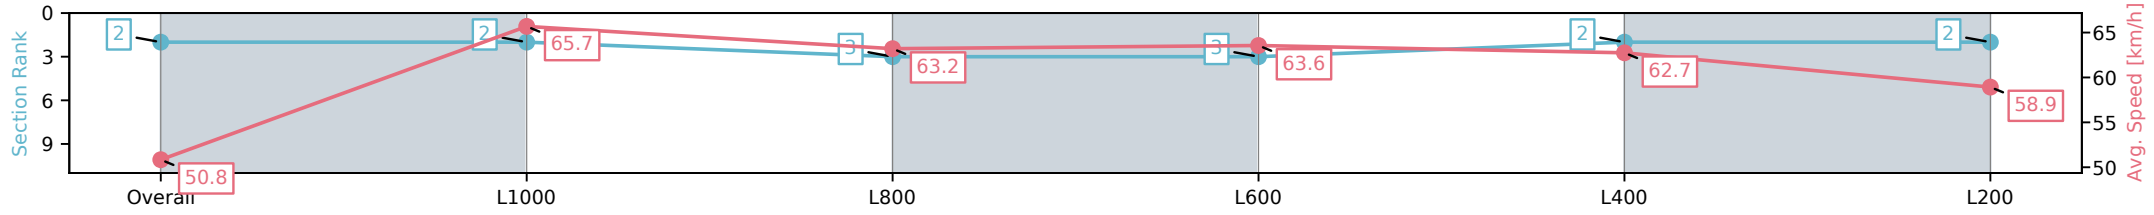

Sportsbet Gawler SA - Professional

Race 8: Crane Services Handicap - 1200m

14 December 2024 - 4:42PM

Track Rating: Good 4, Weather: Overcast, Rail Position: True

Section	Overall	L1000	L800	L600	L400	L200
Section Times	1:11.48 [2] (0:14.13)	0:57.35 [2] (0:10.99)	0:46.36 [3] (0:11.31)	0:35.05 [3] (0:11.30)	0:23.75 [2] (0:11.51)	0:12.24 [2] (0:12.24)
Average Speed [km/h]	50.8	65.7	63.2	63.6	62.7	58.9
Top Speed [km/h]	65.1	66.6	64.2	64.3	64.1	62.5
Avg. Dist. to Rail [m]	1.7	0.4	0.9	0.9	1.8	1.6
Avg. Stride Freq. [Hz]	2.3	2.4	2.4	2.4	2.5	2.4
Avg. Stride Length [m]	6.1	7.5	7.4	7.5	7.1	6.8