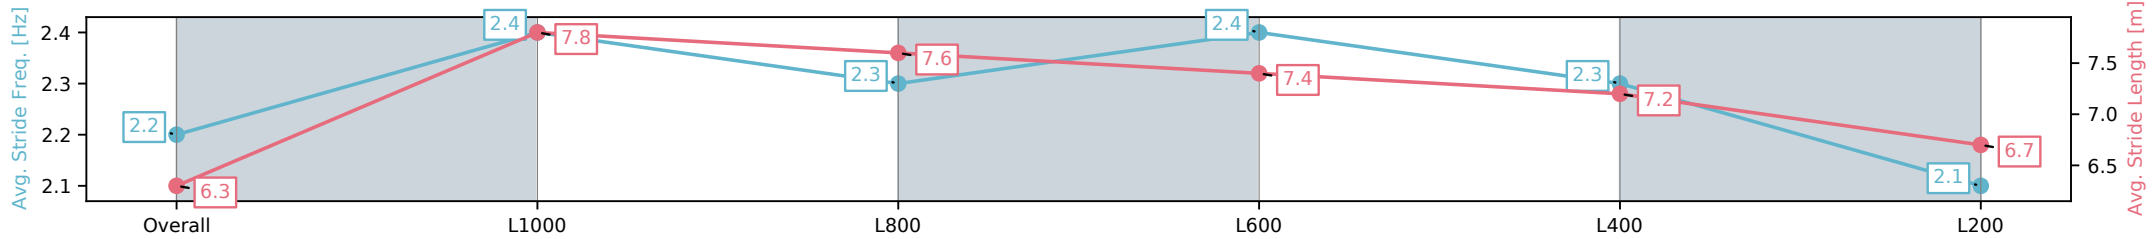

Sportsbet Gawler SA - Professional

Race 8: Crane Services Handicap - 1200m

14 December 2024 - 4:42PM

Track Rating: Good 4, Weather: Overcast, Rail Position: True

Section	Overall	L1000	L800	L600	L400	L200
Section Times	1:14.49 [8] (0:14.22)	1:00.27 [4] (0:10.85)	0:49.42 [2] (0:11.45)	0:37.97 [5] (0:11.56)	0:26.40 [7] (0:12.27)	0:14.13 [8] (0:14.13)
Average Speed [km/h]	50.6	66.8	64.0	63.1	59.1	51.1
Top Speed [km/h]	66.5	68.4	65.5	64.5	61.9	56.3
Avg. Dist. to Rail [m]	5.9	2.7	2.5	2.9	5.3	5.3
Avg. Stride Freq. [Hz]	2.2	2.4	2.3	2.4	2.3	2.1
Avg. Stride Length [m]	6.3	7.8	7.6	7.4	7.2	6.7

[] Ranking at each section and finish
 -:-:- No data available at this section
 NA No data available