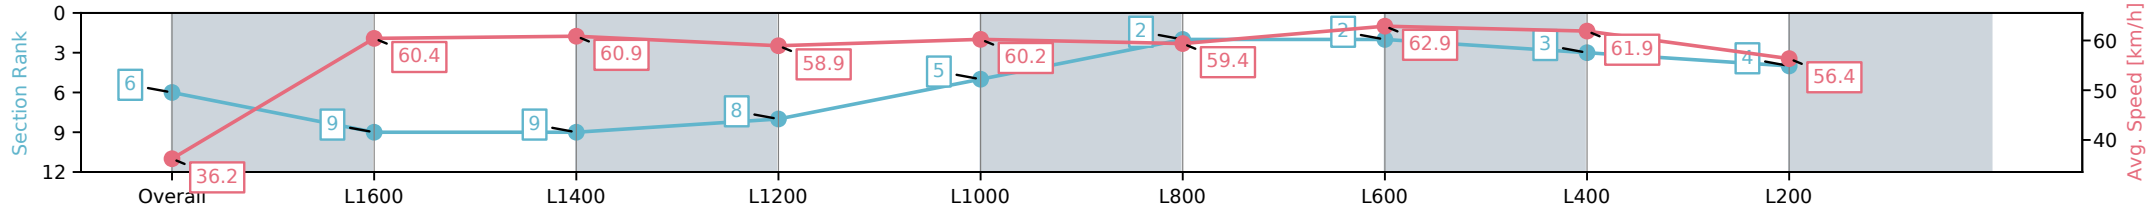

Sportsbet Gawler SA - Professional

Race 7: Kingsford Hotel Handicap - 1700m

14 December 2024 - 4:03PM

Track Rating: Good 4, Weather: Overcast, Rail Position: True

Section	Overall	L1600	L1400	L1200	L1000	L800	L600	L400	L200
Section Times	1:46.45 [6] (0:09.92)	1:36.53 [9] (0:12.04)	1:24.49 [9] (0:11.88)	1:12.61 [8] (0:12.23)	1:00.38 [5] (0:11.98)	0:48.40 [2] (0:12.27)	0:36.13 [2] (0:11.65)	0:24.48 [3] (0:11.73)	0:12.75 [4] (0:12.75)
Average Speed [km/h]	36.2	60.4	60.9	58.9	60.2	59.4	62.9	61.9	56.4
Top Speed [km/h]	58.7	61.5	61.4	59.7	61.2	62.2	64.2	63.9	60.9
Avg. Dist. to Rail [m]	10.9	2.0	2.1	1.4	1.2	1.6	3.9	4.2	5.5
Avg. Stride Freq. [Hz]	2.2	2.3	2.3	2.3	2.3	2.3	2.4	2.4	2.3
Avg. Stride Length [m]	4.9	7.2	7.4	7.1	7.3	7.1	7.1	7.1	6.7