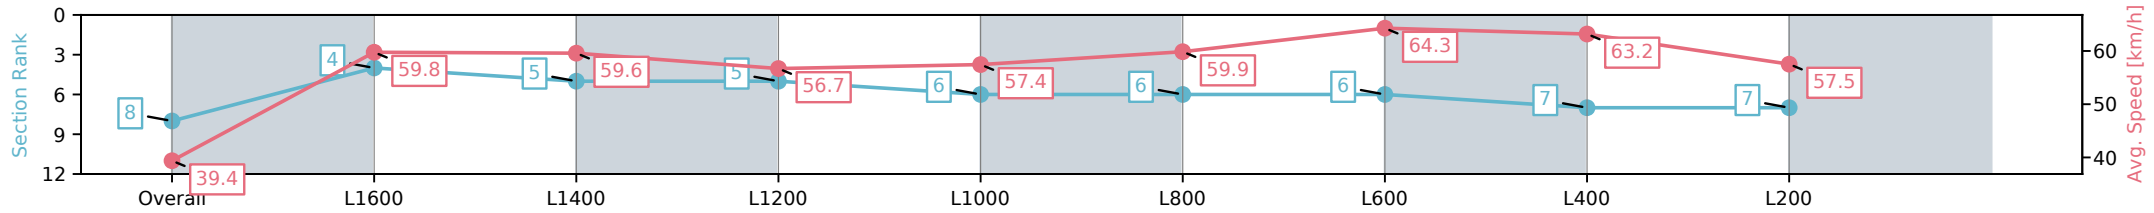

Sportsbet Gawler SA - Professional

Race 7: Kingsford Hotel Handicap - 1700m

14 December 2024 - 4:03PM

Track Rating: Good 4, Weather: Overcast, Rail Position: True

Section	Overall	L1600	L1400	L1200	L1000	L800	L600	L400	L200
Section Times	1:46.71 [8] (0:09.12)	1:37.59 [4] (0:12.22)	1:25.37 [5] (0:12.14)	1:13.23 [5] (0:12.68)	1:00.55 [6] (0:12.48)	0:48.07 [6] (0:12.38)	0:35.69 [6] (0:11.59)	0:24.10 [7] (0:11.62)	0:12.48 [7] (0:12.48)
Average Speed [km/h]	39.4	59.8	59.6	56.7	57.4	59.9	64.3	63.2	57.5
Top Speed [km/h]	57.1	62.3	60.2	58.9	58.2	61.4	65.7	64.4	61.1
Avg. Dist. to Rail [m]	5.2	2.6	1.6	0.8	1.5	4.5	7.8	8.2	7.9
Avg. Stride Freq. [Hz]	2.2	2.4	2.3	2.2	2.2	2.3	2.4	2.4	2.3
Avg. Stride Length [m]	5.3	7.0	7.2	7.0	7.2	7.3	7.5	7.4	7.0