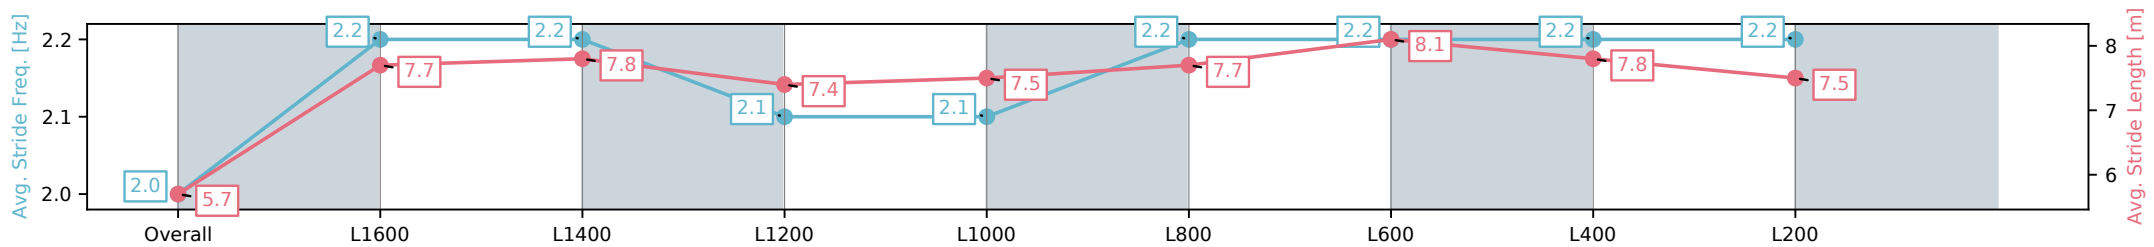

Sportsbet Gawler SA - Professional

Race 7: Kingsford Hotel Handicap - 1700m

14 December 2024 - 4:03PM

Track Rating: Good 4, Weather: Overcast, Rail Position: True

Section	Overall	L1600	L1400	L1200	L1000	L800	L600	L400	L200
Section Times	1:45.66 [3] (0:09.18)	1:36.48 [5] (0:11.80)	1:24.68 [2] (0:11.98)	1:12.70 [2] (0:12.81)	0:59.89 [2] (0:12.68)	0:47.21 [3] (0:12.16)	0:35.05 [4] (0:11.54)	0:23.51 [4] (0:11.49)	0:12.02 [3] (0:12.02)
Average Speed [km/h]	39.3	62.0	60.0	56.2	57.0	59.8	63.2	62.8	60.1
Top Speed [km/h]	59.0	63.5	63.0	58.4	58.0	62.6	64.2	64.5	62.2
Avg. Dist. to Rail [m]	8.8	3.0	0.7	0.1	0.4	1.4	2.6	3.8	4.9
Avg. Stride Freq. [Hz]	2.0	2.2	2.2	2.1	2.1	2.2	2.2	2.2	2.2
Avg. Stride Length [m]	5.7	7.7	7.8	7.4	7.5	7.7	8.1	7.8	7.5