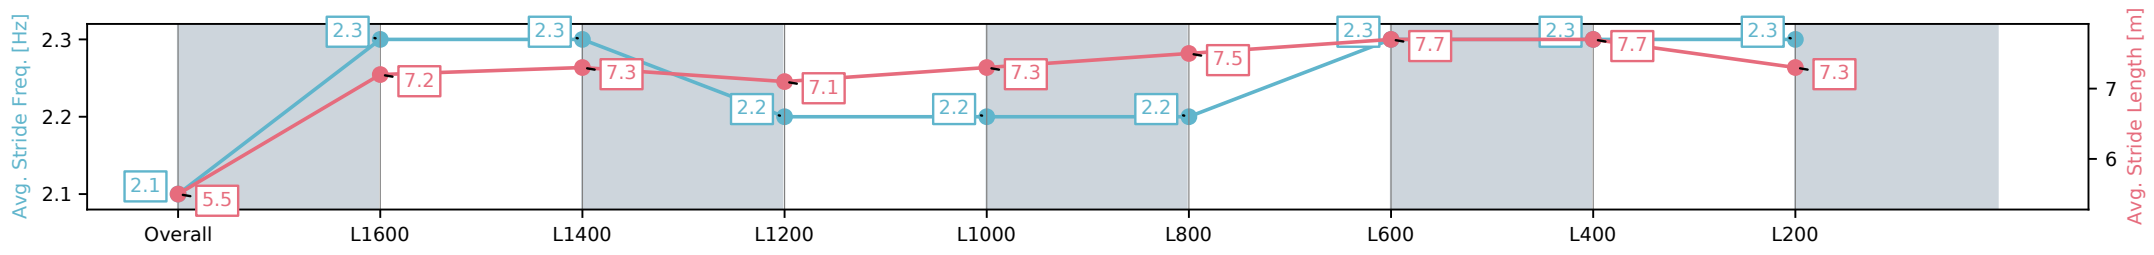

Sportsbet Gawler SA - Professional

Race 7: Kingsford Hotel Handicap - 1700m

14 December 2024 - 4:03PM

Track Rating: Good 4, Weather: Overcast, Rail Position: True

Section	Overall	L1600	L1400	L1200	L1000	L800	L600	L400	L200
Section Times	1:45.87 [4] (0:09.06)	1:36.81 [3] (0:12.10)	1:24.71 [4] (0:12.04)	1:12.67 [3] (0:12.78)	0:59.89 [4] (0:12.63)	0:47.26 [5] (0:12.20)	0:35.06 [5] (0:11.53)	0:23.53 [6] (0:11.49)	0:12.04 [6] (0:12.04)
Average Speed [km/h]	40.0	59.9	59.9	56.2	57.2	59.8	63.4	63.5	59.6
Top Speed [km/h]	56.4	61.6	61.0	58.7	58.4	61.0	64.5	64.4	62.4
Avg. Dist. to Rail [m]	4.9	1.5	1.1	0.4	0.6	2.1	3.2	6.9	8.7
Avg. Stride Freq. [Hz]	2.1	2.3	2.3	2.2	2.2	2.2	2.3	2.3	2.3
Avg. Stride Length [m]	5.5	7.2	7.3	7.1	7.3	7.5	7.7	7.7	7.3