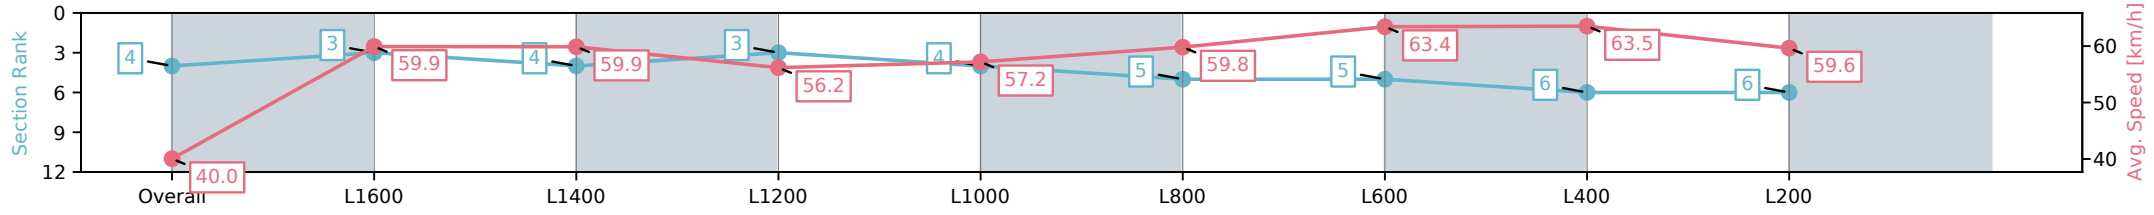

Sportsbet Gawler SA - Professional

Race 7: Kingsford Hotel Handicap - 1700m

14 December 2024 - 4:03PM

Track Rating: Good 4, Weather: Overcast, Rail Position: True

Section	Overall	L1600	L1400	L1200	L1000	L800	L600	L400	L200
Section Times	1:45.87 [4] (0:09.06)	1:36.81 [3] (0:12.10)	1:24.71 [4] (0:12.04)	1:12.67 [3] (0:12.78)	0:59.89 [4] (0:12.63)	0:47.26 [5] (0:12.20)	0:35.06 [5] (0:11.53)	0:23.53 [6] (0:11.49)	0:12.04 [6] (0:12.04)
Average Speed [km/h]	40.0	59.9	59.9	56.2	57.2	59.8	63.4	63.5	59.6
Top Speed [km/h]	56.4	61.6	61.0	58.7	58.4	61.0	64.5	64.4	62.4
Avg. Dist. to Rail [m]	4.9	1.5	1.1	0.4	0.6	2.1	3.2	6.9	8.7
Avg. Stride Freq. [Hz]	2.1	2.3	2.3	2.2	2.2	2.2	2.3	2.3	2.3
Avg. Stride Length [m]	5.5	7.2	7.3	7.1	7.3	7.5	7.7	7.7	7.3