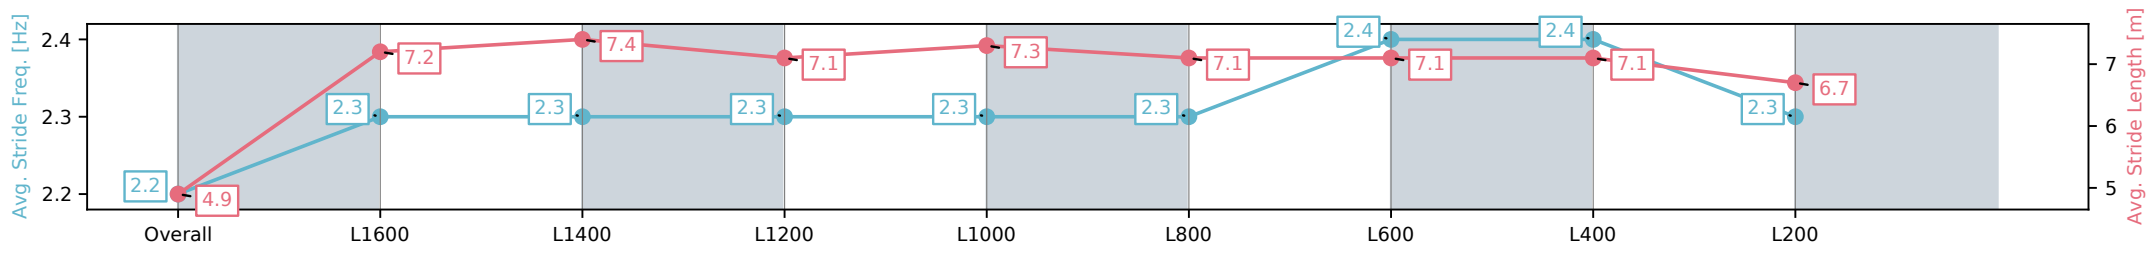

Sportsbet Gawler SA - Professional

Race 7: Kingsford Hotel Handicap - 1700m

14 December 2024 - 4:03PM

Track Rating: Good 4, Weather: Overcast, Rail Position: True

Section	Overall	L1600	L1400	L1200	L1000	L800	L600	L400	L200
Section Times	1:46.45 [6] (0:09.92)	1:36.53 [9] (0:12.04)	1:24.49 [9] (0:11.88)	1:12.61 [8] (0:12.23)	1:00.38 [5] (0:11.98)	0:48.40 [2] (0:12.27)	0:36.13 [2] (0:11.65)	0:24.48 [3] (0:11.73)	0:12.75 [4] (0:12.75)
Average Speed [km/h]	36.2	60.4	60.9	58.9	60.2	59.4	62.9	61.9	56.4
Top Speed [km/h]	58.7	61.5	61.4	59.7	61.2	62.2	64.2	63.9	60.9
Avg. Dist. to Rail [m]	10.9	2.0	2.1	1.4	1.2	1.6	3.9	4.2	5.5
Avg. Stride Freq. [Hz]	2.2	2.3	2.3	2.3	2.3	2.3	2.4	2.4	2.3
Avg. Stride Length [m]	4.9	7.2	7.4	7.1	7.3	7.1	7.1	7.1	6.7