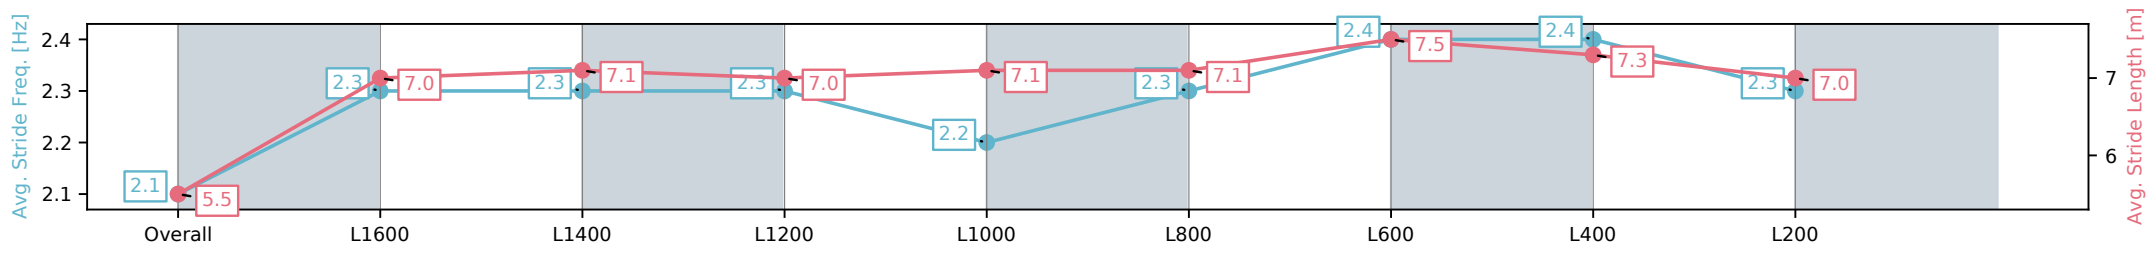

Sportsbet Gawler SA - Professional

Race 7: Kingsford Hotel Handicap - 1700m

14 December 2024 - 4:03PM

Track Rating: Good 4, Weather: Overcast, Rail Position: True

Section	Overall	L1600	L1400	L1200	L1000	L800	L600	L400	L200
Section Times	1:46.54 [7] (0:09.24)	1:37.30 [7] (0:12.36)	1:24.94 [6] (0:12.17)	1:12.77 [7] (0:12.70)	1:00.07 [8] (0:12.52)	0:47.55 [8] (0:12.25)	0:35.30 [8] (0:11.47)	0:23.83 [8] (0:11.65)	0:12.18 [8] (0:12.18)
Average Speed [km/h]	39.0	58.6	59.3	56.6	57.7	59.2	64.1	62.7	59.0
Top Speed [km/h]	56.1	60.6	60.0	57.7	58.6	63.1	66.4	64.2	61.5
Avg. Dist. to Rail [m]	3.3	0.9	1.1	0.2	0.5	1.4	4.2	8.4	10.6
Avg. Stride Freq. [Hz]	2.1	2.3	2.3	2.3	2.2	2.3	2.4	2.4	2.3
Avg. Stride Length [m]	5.5	7.0	7.1	7.0	7.1	7.1	7.5	7.3	7.0