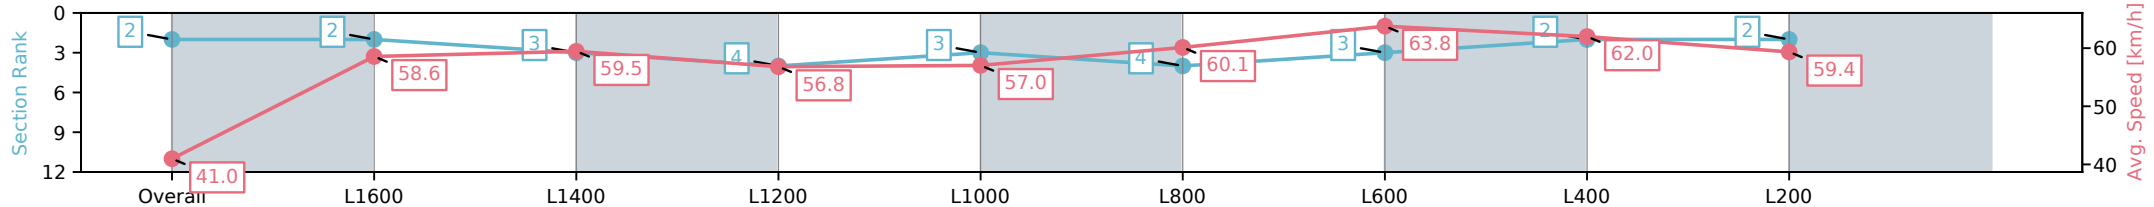

Sportsbet Gawler SA - Professional

Race 7: Kingsford Hotel Handicap - 1700m

14 December 2024 - 4:03PM

Track Rating: Good 4, Weather: Overcast, Rail Position: True

Section	Overall	L1600	L1400	L1200	L1000	L800	L600	L400	L200
Section Times	1:45.62 [2] (0:08.78)	1:36.84 [2] (0:12.37)	1:24.47 [3] (0:12.07)	1:12.40 [4] (0:12.66)	0:59.74 [3] (0:12.61)	0:47.13 [4] (0:11.99)	0:35.14 [3] (0:11.37)	0:23.77 [2] (0:11.65)	0:12.12 [2] (0:12.12)
Average Speed [km/h]	41.0	58.6	59.5	56.8	57.0	60.1	63.8	62.0	59.4
Top Speed [km/h]	58.6	59.7	60.2	59.0	58.6	62.8	64.5	63.6	60.8
Avg. Dist. to Rail [m]	8.3	1.3	0.4	0.8	0.6	0.4	1.1	1.7	2.6
Avg. Stride Freq. [Hz]	2.3	2.4	2.4	2.3	2.3	2.4	2.4	2.4	2.4
Avg. Stride Length [m]	5.2	6.8	7.0	6.8	6.9	7.0	7.2	7.0	6.9