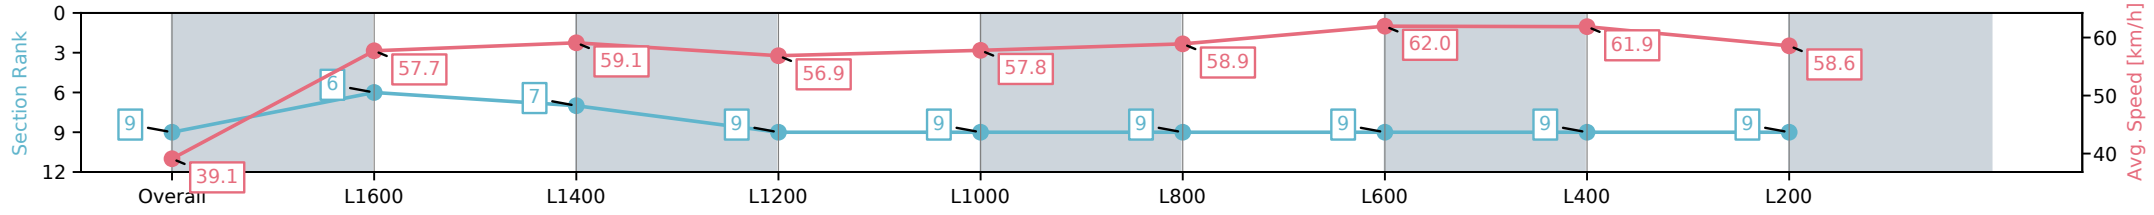

Sportsbet Gawler SA - Professional

Race 7: Kingsford Hotel Handicap - 1700m

14 December 2024 - 4:03PM

Track Rating: Good 4, Weather: Overcast, Rail Position: True

Section	Overall	L1600	L1400	L1200	L1000	L800	L600	L400	L200
Section Times	1:47.03 [9] (0:09.22)	1:37.81 [6] (0:12.55)	1:25.26 [7] (0:12.16)	1:13.10 [9] (0:12.63)	1:00.47 [9] (0:12.48)	0:47.99 [9] (0:12.28)	0:35.71 [9] (0:11.73)	0:23.98 [9] (0:11.72)	0:12.26 [9] (0:12.26)
Average Speed [km/h]	39.1	57.7	59.1	56.9	57.8	58.9	62.0	61.9	58.6
Top Speed [km/h]	55.7	59.8	59.3	59.3	58.7	62.4	62.7	63.1	61.9
Avg. Dist. to Rail [m]	7.1	1.8	1.0	1.5	0.8	1.0	2.6	2.5	3.9
Avg. Stride Freq. [Hz]	2.2	2.3	2.3	2.3	2.3	2.3	2.4	2.4	2.3
Avg. Stride Length [m]	5.1	6.8	7.1	6.9	7.1	7.0	7.2	7.2	7.1