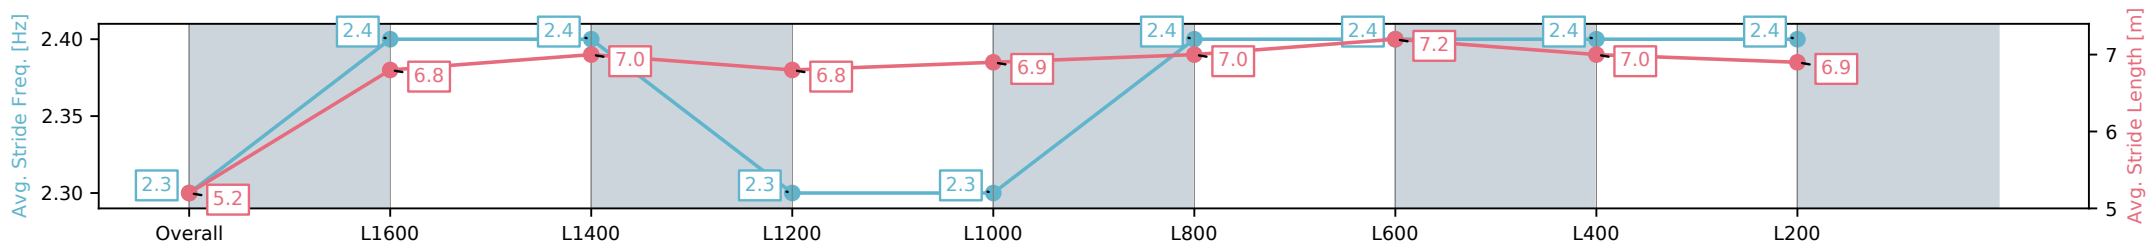

Sportsbet Gawler SA - Professional

Race 7: Kingsford Hotel Handicap - 1700m

14 December 2024 - 4:03PM

Track Rating: Good 4, Weather: Overcast, Rail Position: True

Section	Overall	L1600	L1400	L1200	L1000	L800	L600	L400	L200
Section Times	1:45.62 [2] (0:08.78)	1:36.84 [2] (0:12.37)	1:24.47 [3] (0:12.07)	1:12.40 [4] (0:12.66)	0:59.74 [3] (0:12.61)	0:47.13 [4] (0:11.99)	0:35.14 [3] (0:11.37)	0:23.77 [2] (0:11.65)	0:12.12 [2] (0:12.12)
Average Speed [km/h]	41.0	58.6	59.5	56.8	57.0	60.1	63.8	62.0	59.4
Top Speed [km/h]	58.6	59.7	60.2	59.0	58.6	62.8	64.5	63.6	60.8
Avg. Dist. to Rail [m]	8.3	1.3	0.4	0.8	0.6	0.4	1.1	1.7	2.6
Avg. Stride Freq. [Hz]	2.3	2.4	2.4	2.3	2.3	2.4	2.4	2.4	2.4
Avg. Stride Length [m]	5.2	6.8	7.0	6.8	6.9	7.0	7.2	7.0	6.9