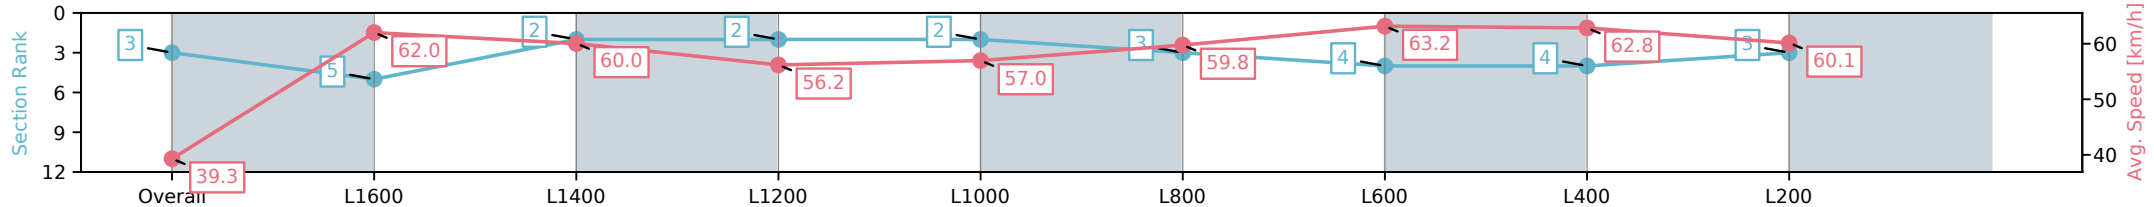

Sportsbet Gawler SA - Professional

Race 7: Kingsford Hotel Handicap - 1700m

14 December 2024 - 4:03PM

Track Rating: Good 4, Weather: Overcast, Rail Position: True

Section	Overall	L1600	L1400	L1200	L1000	L800	L600	L400	L200
Section Times	1:45.66 [3] (0:09.18)	1:36.48 [5] (0:11.80)	1:24.68 [2] (0:11.98)	1:12.70 [2] (0:12.81)	0:59.89 [2] (0:12.68)	0:47.21 [3] (0:12.16)	0:35.05 [4] (0:11.54)	0:23.51 [4] (0:11.49)	0:12.02 [3] (0:12.02)
Average Speed [km/h]	39.3	62.0	60.0	56.2	57.0	59.8	63.2	62.8	60.1
Top Speed [km/h]	59.0	63.5	63.0	58.4	58.0	62.6	64.2	64.5	62.2
Avg. Dist. to Rail [m]	8.8	3.0	0.7	0.1	0.4	1.4	2.6	3.8	4.9
Avg. Stride Freq. [Hz]	2.0	2.2	2.2	2.1	2.1	2.2	2.2	2.2	2.2
Avg. Stride Length [m]	5.7	7.7	7.8	7.4	7.5	7.7	8.1	7.8	7.5