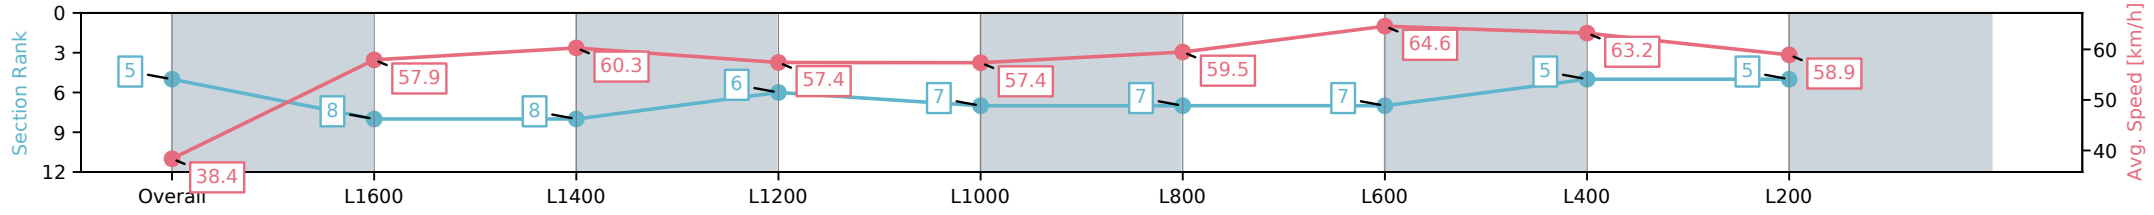

Sportsbet Gawler SA - Professional

Race 7: Kingsford Hotel Handicap - 1700m

14 December 2024 - 4:03PM

Track Rating: Good 4, Weather: Overcast, Rail Position: True

Section	Overall	L1600	L1400	L1200	L1000	L800	L600	L400	L200
Section Times	1:45.97 [5] (0:09.34)	1:36.63 [8] (0:12.47)	1:24.16 [8] (0:11.96)	1:12.20 [6] (0:12.55)	0:59.65 [7] (0:12.61)	0:47.04 [7] (0:12.14)	0:34.90 [7] (0:11.22)	0:23.68 [5] (0:11.46)	0:12.22 [5] (0:12.22)
Average Speed [km/h]	38.4	57.9	60.3	57.4	57.4	59.5	64.6	63.2	58.9
Top Speed [km/h]	55.5	60.1	60.7	60.1	57.6	62.4	65.7	64.8	62.4
Avg. Dist. to Rail [m]	2.5	0.6	0.9	0.4	0.9	0.9	1.0	4.2	6.3
Avg. Stride Freq. [Hz]	2.0	2.2	2.2	2.2	2.1	2.2	2.3	2.4	2.3
Avg. Stride Length [m]	5.7	7.3	7.6	7.3	7.4	7.4	7.6	7.4	7.1