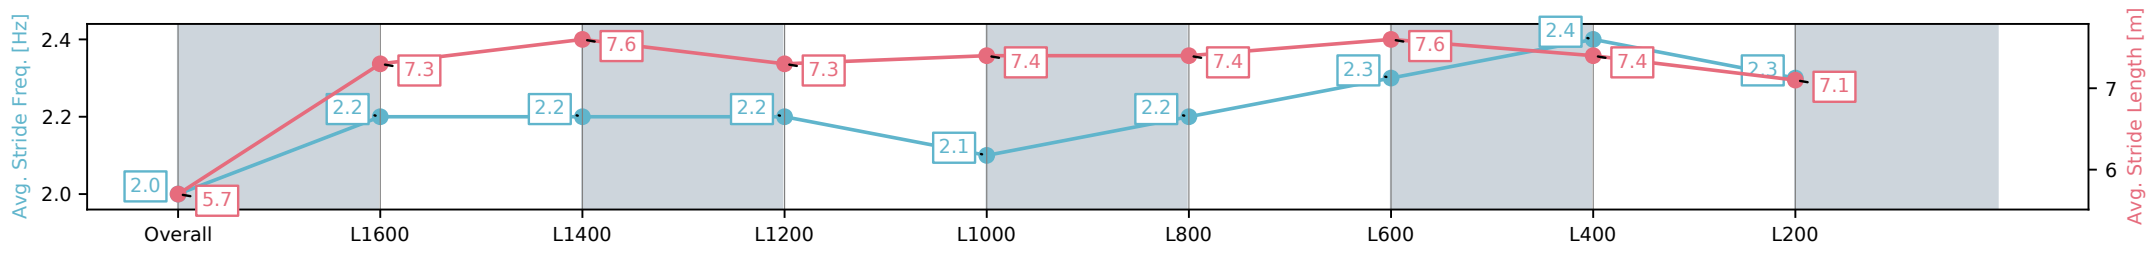

Sportsbet Gawler SA - Professional

Race 7: Kingsford Hotel Handicap - 1700m

14 December 2024 - 4:03PM

Track Rating: Good 4, Weather: Overcast, Rail Position: True

Section	Overall	L1600	L1400	L1200	L1000	L800	L600	L400	L200
Section Times	1:45.97 [5] (0:09.34)	1:36.63 [8] (0:12.47)	1:24.16 [8] (0:11.96)	1:12.20 [6] (0:12.55)	0:59.65 [7] (0:12.61)	0:47.04 [7] (0:12.14)	0:34.90 [7] (0:11.22)	0:23.68 [5] (0:11.46)	0:12.22 [5] (0:12.22)
Average Speed [km/h]	38.4	57.9	60.3	57.4	57.4	59.5	64.6	63.2	58.9
Top Speed [km/h]	55.5	60.1	60.7	60.1	57.6	62.4	65.7	64.8	62.4
Avg. Dist. to Rail [m]	2.5	0.6	0.9	0.4	0.9	0.9	1.0	4.2	6.3
Avg. Stride Freq. [Hz]	2.0	2.2	2.2	2.2	2.1	2.2	2.3	2.4	2.3
Avg. Stride Length [m]	5.7	7.3	7.6	7.3	7.4	7.4	7.6	7.4	7.1