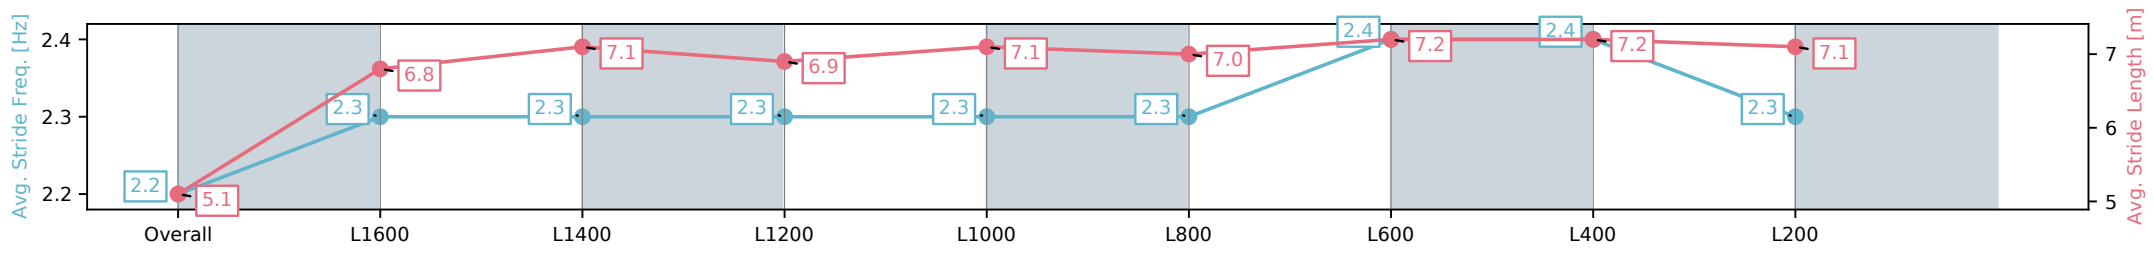

Sportsbet Gawler SA - Professional

Race 7: Kingsford Hotel Handicap - 1700m

14 December 2024 - 4:03PM

Track Rating: Good 4, Weather: Overcast, Rail Position: True

Section	Overall	L1600	L1400	L1200	L1000	L800	L600	L400	L200
Section Times	1:47.03 [9] (0:09.22)	1:37.81 [6] (0:12.55)	1:25.26 [7] (0:12.16)	1:13.10 [9] (0:12.63)	1:00.47 [9] (0:12.48)	0:47.99 [9] (0:12.28)	0:35.71 [9] (0:11.73)	0:23.98 [9] (0:11.72)	0:12.26 [9] (0:12.26)
Average Speed [km/h]	39.1	57.7	59.1	56.9	57.8	58.9	62.0	61.9	58.6
Top Speed [km/h]	55.7	59.8	59.3	59.3	58.7	62.4	62.7	63.1	61.9
Avg. Dist. to Rail [m]	7.1	1.8	1.0	1.5	0.8	1.0	2.6	2.5	3.9
Avg. Stride Freq. [Hz]	2.2	2.3	2.3	2.3	2.3	2.3	2.4	2.4	2.3
Avg. Stride Length [m]	5.1	6.8	7.1	6.9	7.1	7.0	7.2	7.2	7.1

[ ] Ranking at each section and finish  
 -:-:- No data available at this section  
 NA No data available