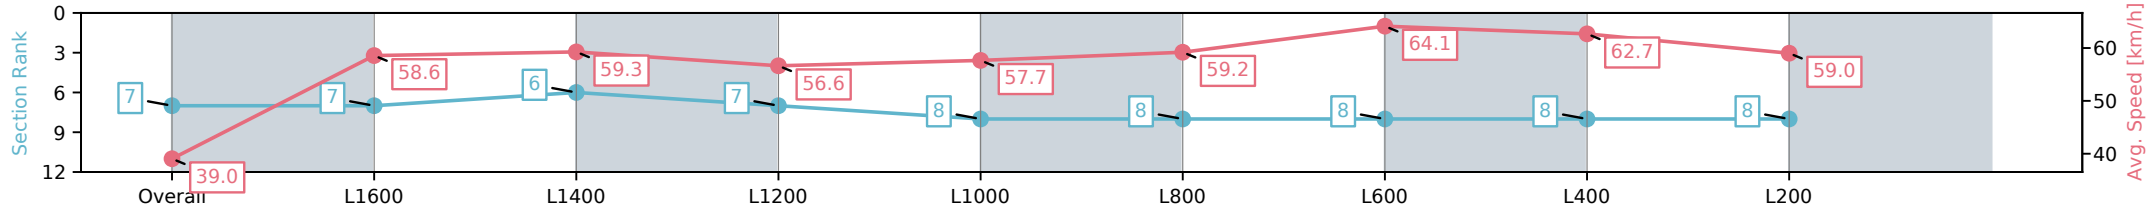

Sportsbet Gawler SA - Professional

Race 7: Kingsford Hotel Handicap - 1700m

14 December 2024 - 4:03PM

Track Rating: Good 4, Weather: Overcast, Rail Position: True

Section	Overall	L1600	L1400	L1200	L1000	L800	L600	L400	L200
Section Times	1:46.54 [7] (0:09.24)	1:37.30 [7] (0:12.36)	1:24.94 [6] (0:12.17)	1:12.77 [7] (0:12.70)	1:00.07 [8] (0:12.52)	0:47.55 [8] (0:12.25)	0:35.30 [8] (0:11.47)	0:23.83 [8] (0:11.65)	0:12.18 [8] (0:12.18)
Average Speed [km/h]	39.0	58.6	59.3	56.6	57.7	59.2	64.1	62.7	59.0
Top Speed [km/h]	56.1	60.6	60.0	57.7	58.6	63.1	66.4	64.2	61.5
Avg. Dist. to Rail [m]	3.3	0.9	1.1	0.2	0.5	1.4	4.2	8.4	10.6
Avg. Stride Freq. [Hz]	2.1	2.3	2.3	2.3	2.2	2.3	2.4	2.4	2.3
Avg. Stride Length [m]	5.5	7.0	7.1	7.0	7.1	7.1	7.5	7.3	7.0