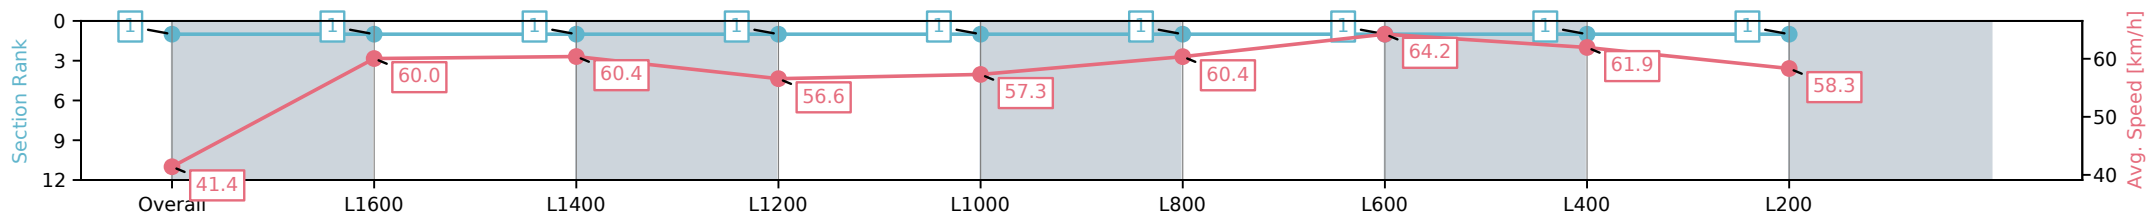

14 December 2024 - 4:03PM

Track Rating: Good 4, Weather: Overcast, Rail Position: True

Section	Overall	L1600	L1400	L1200	L1000	L800	L600	L400	L200
Section Times	1:45.25 [1] (0:08.72)	1:36.53 [1] (0:12.08)	1:24.45 [1] (0:11.94)	1:12.51 [1] (0:12.74)	0:59.77 [1] (0:12.56)	0:47.20 [1] (0:12.02)	0:35.18 [1] (0:11.24)	0:23.94 [1] (0:11.59)	0:12.35 [1] (0:12.35)
Average Speed [km/h]	41.4	60.0	60.4	56.6	57.3	60.4	64.2	61.9	58.3
Top Speed [km/h]	60.1	61.2	61.6	57.8	59.8	63.7	64.9	63.7	60.6
Avg. Dist. to Rail [m]	9.6	2.0	0.6	0.2	0.6	0.9	0.4	0.4	0.4
Avg. Stride Freq. [Hz]	2.1	2.2	2.2	2.1	2.1	2.2	2.3	2.3	2.2
Avg. Stride Length [m]	5.8	7.4	7.6	7.4	7.4	7.4	7.7	7.6	7.5