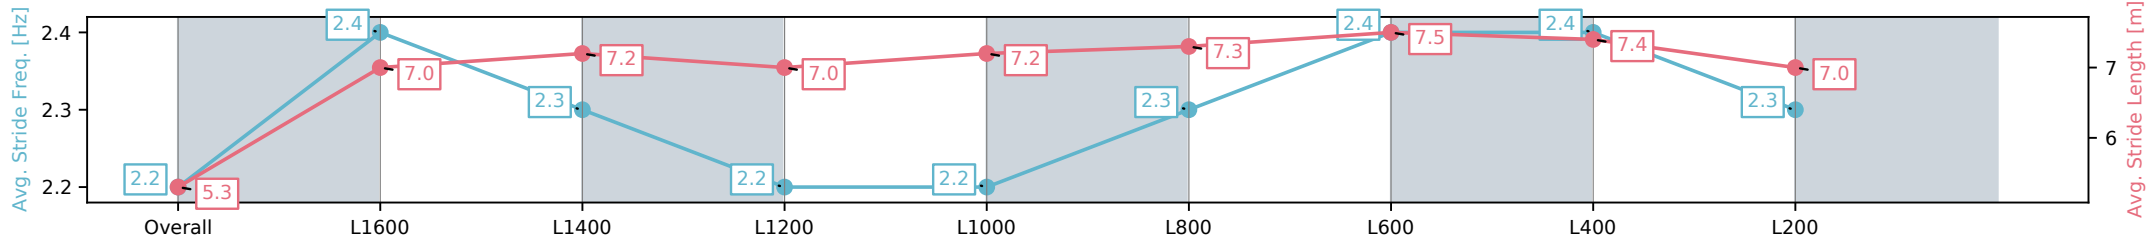

Sportsbet Gawler SA - Professional

Race 7: Kingsford Hotel Handicap - 1700m

14 December 2024 - 4:03PM

Track Rating: Good 4, Weather: Overcast, Rail Position: True

Section	Overall	L1600	L1400	L1200	L1000	L800	L600	L400	L200
Section Times	1:46.71 [8] (0:09.12)	1:37.59 [4] (0:12.22)	1:25.37 [5] (0:12.14)	1:13.23 [5] (0:12.68)	1:00.55 [6] (0:12.48)	0:48.07 [6] (0:12.38)	0:35.69 [6] (0:11.59)	0:24.10 [7] (0:11.62)	0:12.48 [7] (0:12.48)
Average Speed [km/h]	39.4	59.8	59.6	56.7	57.4	59.9	64.3	63.2	57.5
Top Speed [km/h]	57.1	62.3	60.2	58.9	58.2	61.4	65.7	64.4	61.1
Avg. Dist. to Rail [m]	5.2	2.6	1.6	0.8	1.5	4.5	7.8	8.2	7.9
Avg. Stride Freq. [Hz]	2.2	2.4	2.3	2.2	2.2	2.3	2.4	2.4	2.3
Avg. Stride Length [m]	5.3	7.0	7.2	7.0	7.2	7.3	7.5	7.4	7.0