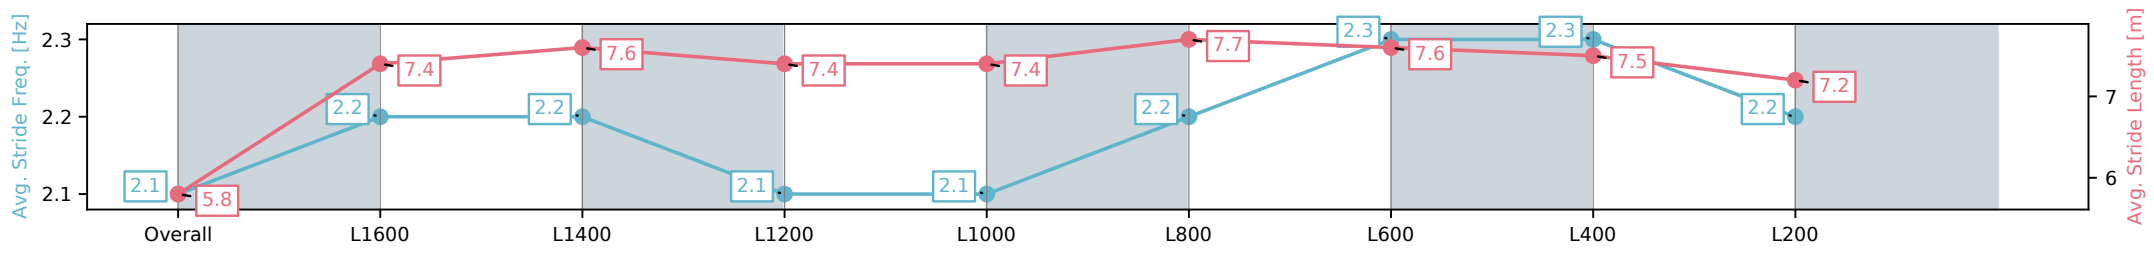

14 December 2024 - 4:03PM

Track Rating: Good 4, Weather: Overcast, Rail Position: True

Section	Overall	L1600	L1400	L1200	L1000	L800	L600	L400	L200
Section Times	1:45.25 [1] (0:08.72)	1:36.53 [1] (0:12.08)	1:24.45 [1] (0:11.94)	1:12.51 [1] (0:12.74)	0:59.77 [1] (0:12.56)	0:47.20 [1] (0:12.02)	0:35.18 [1] (0:11.24)	0:23.94 [1] (0:11.59)	0:12.35 [1] (0:12.35)
Average Speed [km/h]	41.4	60.0	60.4	56.6	57.3	60.4	64.2	61.9	58.3
Top Speed [km/h]	60.1	61.2	61.6	57.8	59.8	63.7	64.9	63.7	60.6
Avg. Dist. to Rail [m]	9.6	2.0	0.6	0.2	0.6	0.9	0.4	0.4	0.4
Avg. Stride Freq. [Hz]	2.1	2.2	2.2	2.1	2.1	2.2	2.3	2.3	2.2
Avg. Stride Length [m]	5.8	7.4	7.6	7.4	7.4	7.4	7.7	7.6	7.5