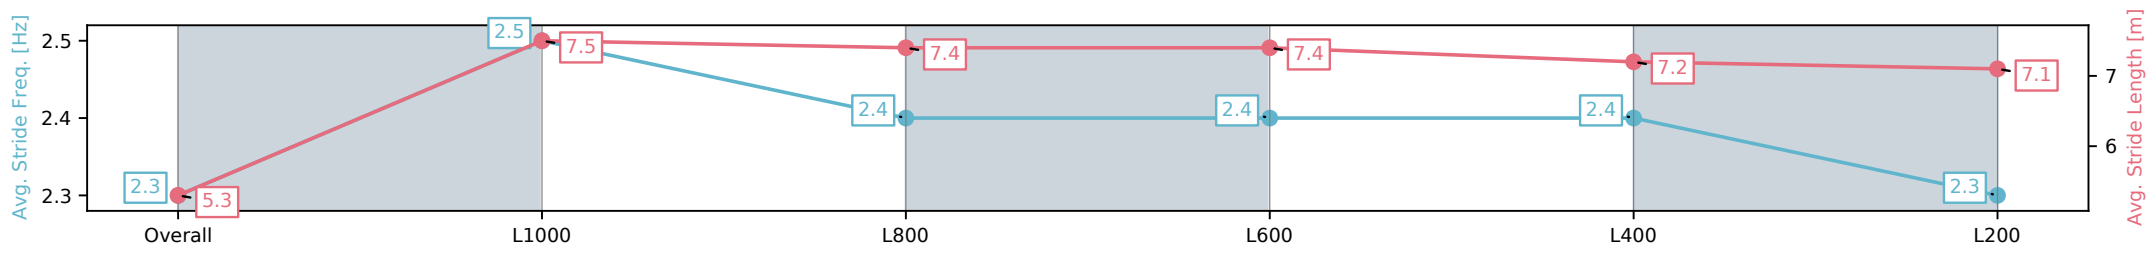

Section	Overall	L1000	L800	L600	L400	L200
Section Times	1:05.17 [1] (0:08.22)	0:56.95 [1] (0:10.63)	0:46.32 [1] (0:11.28)	0:35.04 [1] (0:11.38)	0:23.66 [1] (0:11.56)	0:12.10 [1] (0:12.10)
Average Speed [km/h]	44.1	67.7	64.5	63.6	62.2	59.6
Top Speed [km/h]	63.9	70.2	67.9	64.7	62.9	61.9
Avg. Dist. to Rail [m]	1.1	0.5	1.1	0.9	0.3	0.4
Avg. Stride Freq. [Hz]	2.3	2.5	2.4	2.4	2.4	2.3
Avg. Stride Length [m]	5.3	7.5	7.4	7.4	7.2	7.1