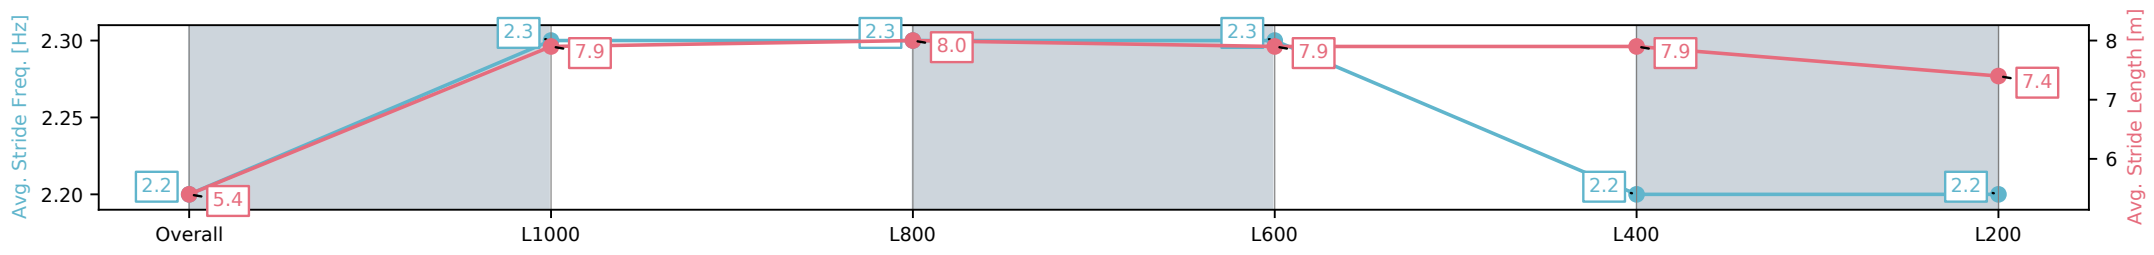

Sportsbet Gawler SA - Professional
 Race 5: Matrix Solar Solutions Handicap - 1100m
 14 December 2024 - 2:47PM
 Track Rating: Good 4, Weather: Overcast, Rail Position: True

Section	Overall	L1000	L800	L600	L400	L200
Section Times	1:05.80 [4] (0:08.38)	0:57.42 [4] (0:10.70)	0:46.72 [2] (0:11.28)	0:35.44 [4] (0:11.36)	0:24.08 [4] (0:11.73)	0:12.35 [5] (0:12.35)
Average Speed [km/h]	43.2	67.5	63.9	63.6	61.7	58.1
Top Speed [km/h]	64.1	68.8	66.5	65.0	62.6	61.0
Avg. Dist. to Rail [m]	4.2	2.5	0.5	0.5	2.7	3.5
Avg. Stride Freq. [Hz]	2.3	2.5	2.3	2.3	2.3	2.3
Avg. Stride Length [m]	5.2	7.6	7.6	7.6	7.3	7.1

[] Ranking at each section and finish
 -:-:- No data available at this section
 NA No data available

Horse/Jockey Name	ROYAL MAJESTY/Jason Holder
Finish Rank	5
Fastest Section Time (Section)	0:10.93 (L1000)
Top Speed [km/h] (Section)	67.4 (Overall)
Race State	Finished

Sportsbet Gawler SA - Professional
 Race 5: Matrix Solar Solutions Handicap - 1100m
 14 December 2024 - 2:47PM
 Track Rating: Good 4, Weather: Overcast, Rail Position: True

Section	Overall	L1000	L800	L600	L400	L200
Section Times	1:05.82 [5] (0:08.56)	0:57.26 [7] (0:10.93)	0:46.33 [7] (0:11.19)	0:35.14 [8] (0:11.34)	0:23.80 [7] (0:11.35)	0:12.45 [3] (0:12.45)
Average Speed [km/h]	41.8	66.5	65.5	64.4	63.9	57.9
Top Speed [km/h]	62.3	67.4	66.6	65.7	65.1	61.3
Avg. Dist. to Rail [m]	5.6	3.4	2.6	3.5	4.6	5.9
Avg. Stride Freq. [Hz]	2.2	2.3	2.3	2.3	2.2	2.2
Avg. Stride Length [m]	5.4	7.9	8.0	7.9	7.9	7.4