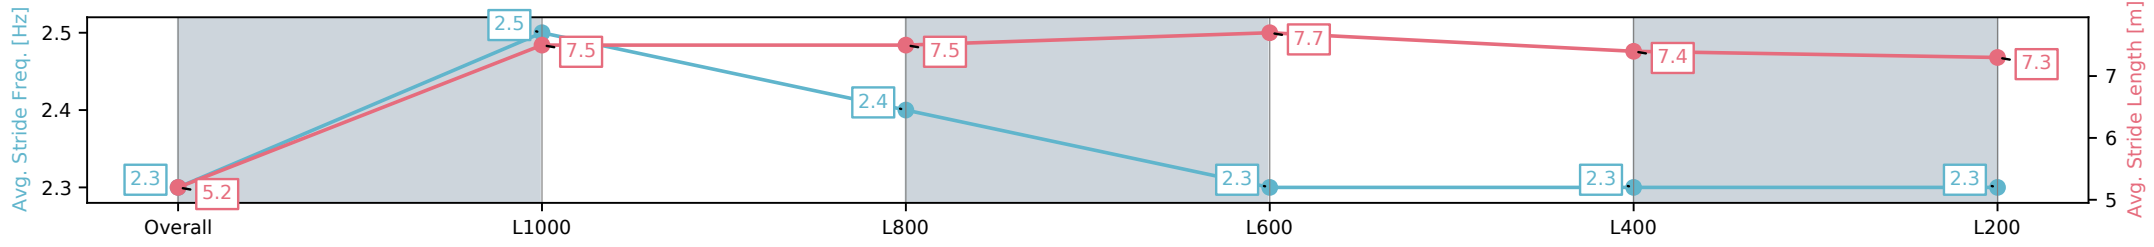

Section	Overall	L1000	L800	L600	L400	L200
Section Times	1:05.17 [1] (0:08.22)	0:56.95 [1] (0:10.63)	0:46.32 [1] (0:11.28)	0:35.04 [1] (0:11.38)	0:23.66 [1] (0:11.56)	0:12.10 [1] (0:12.10)
Average Speed [km/h]	44.1	67.7	64.5	63.6	62.2	59.6
Top Speed [km/h]	63.9	70.2	67.9	64.7	62.9	61.9
Avg. Dist. to Rail [m]	1.1	0.5	1.1	0.9	0.3	0.4
Avg. Stride Freq. [Hz]	2.3	2.5	2.4	2.4	2.4	2.3
Avg. Stride Length [m]	5.3	7.5	7.4	7.4	7.2	7.1

Sportsbet Gawler SA - Professional
 Race 5: Matrix Solar Solutions Handicap - 1100m
 14 December 2024 - 2:47PM
 Track Rating: Good 4, Weather: Overcast, Rail Position: True

Section	Overall	L1000	L800	L600	L400	L200
Section Times	1:05.26 [2] (0:08.42)	0:56.84 [5] (0:10.74)	0:46.10 [4] (0:11.41)	0:34.69 [6] (0:11.27)	0:23.42 [5] (0:11.65)	0:11.77 [6] (0:11.77)
Average Speed [km/h]	42.8	67.3	64.0	64.2	62.2	61.2
Top Speed [km/h]	60.3	70.3	66.5	65.2	63.5	63.7
Avg. Dist. to Rail [m]	3.8	1.9	1.7	1.9	2.3	1.5
Avg. Stride Freq. [Hz]	2.3	2.5	2.4	2.3	2.3	2.3
Avg. Stride Length [m]	5.2	7.5	7.5	7.7	7.4	7.3