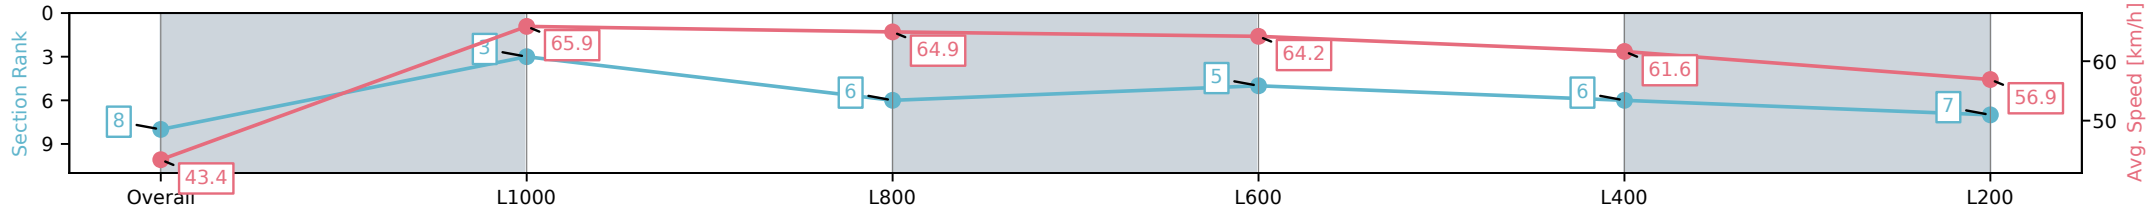

Sportsbet Gawler SA - Professional
 Race 5: Matrix Solar Solutions Handicap - 1100m
 14 December 2024 - 2:47PM
 Track Rating: Good 4, Weather: Overcast, Rail Position: True

Section	Overall	L1000	L800	L600	L400	L200
Section Times	1:06.17 [7] (0:08.73)	0:57.44 [8] (0:10.91)	0:46.53 [8] (0:11.02)	0:35.51 [7] (0:11.49)	0:24.02 [8] (0:11.60)	0:12.42 [8] (0:12.42)
Average Speed [km/h]	41.2	66.5	66.7	64.5	62.9	57.9
Top Speed [km/h]	62.0	68.0	67.6	66.3	64.2	61.7
Avg. Dist. to Rail [m]	8.3	4.4	3.4	6.3	6.7	8.4
Avg. Stride Freq. [Hz]	2.3	2.6	2.6	2.5	2.5	2.4
Avg. Stride Length [m]	5.0	7.1	7.3	7.3	7.1	6.6

[] Ranking at each section and finish
 -:-:- No data available at this section
 NA No data available

Horse/Jockey Name	THE WIRRULLA BOY/Alana Livesey
Finish Rank	8
Fastest Section Time (Section)	0:11.04 (L1000)
Top Speed [km/h] (Section)	67.7 (Overall)
Race State	Finished

Sportsbet Gawler SA - Professional
 Race 5: Matrix Solar Solutions Handicap - 1100m
 14 December 2024 - 2:47PM
 Track Rating: Good 4, Weather: Overcast, Rail Position: True

Section	Overall	L1000	L800	L600	L400	L200
Section Times	1:06.31 [8] (0:08.28)	0:58.02 [3] (0:11.04)	0:46.98 [6] (0:11.23)	0:35.75 [5] (0:11.33)	0:24.42 [6] (0:11.74)	0:12.68 [7] (0:12.68)
Average Speed [km/h]	43.4	65.9	64.9	64.2	61.6	56.9
Top Speed [km/h]	63.6	67.7	67.4	65.0	62.9	61.7
Avg. Dist. to Rail [m]	3.3	2.9	2.1	1.7	4.1	5.4
Avg. Stride Freq. [Hz]	2.3	2.5	2.4	2.4	2.5	2.4
Avg. Stride Length [m]	5.4	7.4	7.4	7.3	6.9	6.6