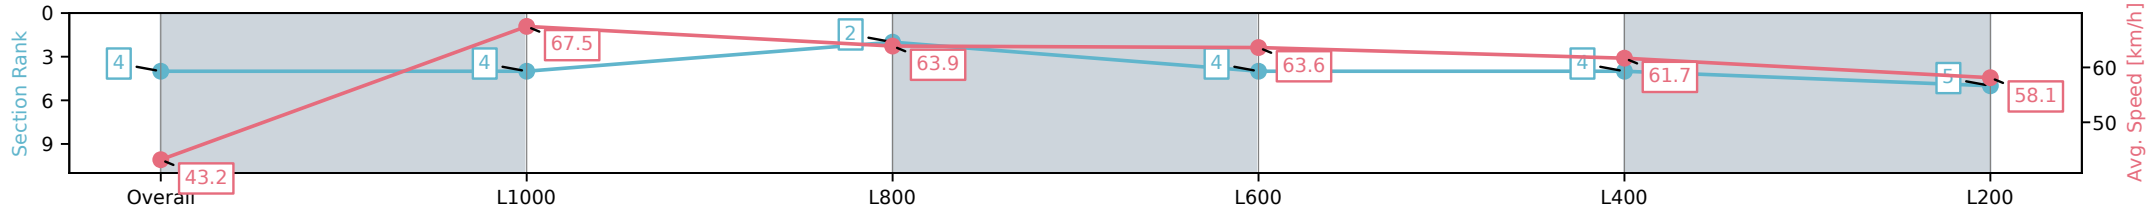

Sportsbet Gawler SA - Professional
 Race 5: Matrix Solar Solutions Handicap - 1100m
 14 December 2024 - 2:47PM
 Track Rating: Good 4, Weather: Overcast, Rail Position: True

Section	Overall	L1000	L800	L600	L400	L200
Section Times	1:05.80 [4] (0:08.38)	0:57.42 [4] (0:10.70)	0:46.72 [2] (0:11.28)	0:35.44 [4] (0:11.36)	0:24.08 [4] (0:11.73)	0:12.35 [5] (0:12.35)
Average Speed [km/h]	43.2	67.5	63.9	63.6	61.7	58.1
Top Speed [km/h]	64.1	68.8	66.5	65.0	62.6	61.0
Avg. Dist. to Rail [m]	4.2	2.5	0.5	0.5	2.7	3.5
Avg. Stride Freq. [Hz]	2.3	2.5	2.3	2.3	2.3	2.3
Avg. Stride Length [m]	5.2	7.6	7.6	7.6	7.3	7.1