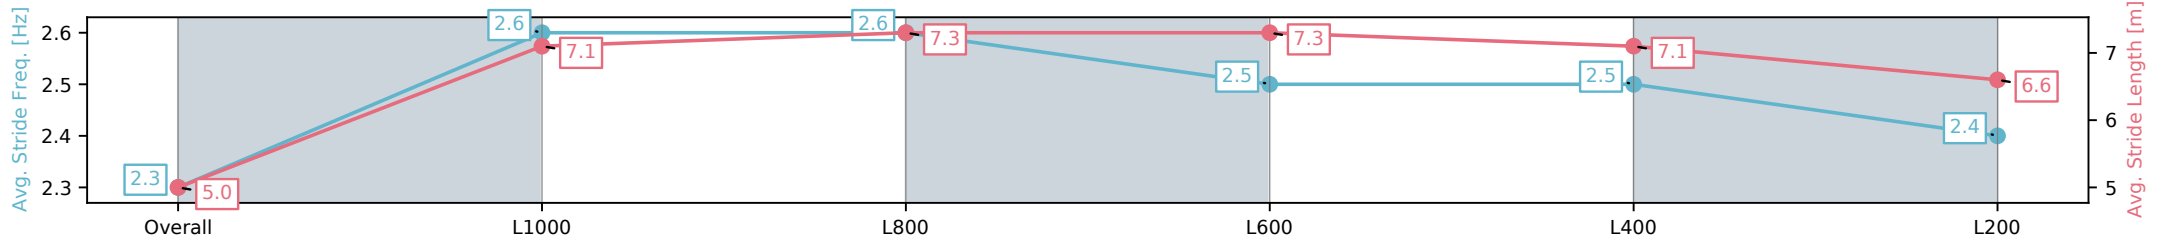

Sportsbet Gawler SA - Professional
 Race 5: Matrix Solar Solutions Handicap - 1100m
 14 December 2024 - 2:47PM
 Track Rating: Good 4, Weather: Overcast, Rail Position: True

Section	Overall	L1000	L800	L600	L400	L200
Section Times	1:06.05 [6] (0:08.54)	0:57.51 [6] (0:10.62)	0:46.89 [5] (0:11.00)	0:35.89 [2] (0:11.41)	0:24.48 [2] (0:11.84)	0:12.64 [4] (0:12.64)
Average Speed [km/h]	41.9	68.0	65.9	63.5	61.1	57.1
Top Speed [km/h]	64.8	69.6	66.5	64.9	62.3	60.9
Avg. Dist. to Rail [m]	5.6	2.3	1.1	1.7	2.5	3.4
Avg. Stride Freq. [Hz]	2.3	2.5	2.4	2.4	2.4	2.4
Avg. Stride Length [m]	5.1	7.5	7.5	7.3	7.0	6.7

[] Ranking at each section and finish
 -:-:- No data available at this section
 NA No data available

Horse/Jockey Name	LOTTIE JANE/Ben Price
Finish Rank	7
Fastest Section Time (Section)	0:10.91 (L1000)
Top Speed [km/h] (Section)	68.0 (Overall)
Race State	Finished

Sportsbet Gawler SA - Professional
 Race 5: Matrix Solar Solutions Handicap - 1100m
 14 December 2024 - 2:47PM
 Track Rating: Good 4, Weather: Overcast, Rail Position: True

Section	Overall	L1000	L800	L600	L400	L200
Section Times	1:06.17 [7] (0:08.73)	0:57.44 [8] (0:10.91)	0:46.53 [8] (0:11.02)	0:35.51 [7] (0:11.49)	0:24.02 [8] (0:11.60)	0:12.42 [8] (0:12.42)
Average Speed [km/h]	41.2	66.5	66.7	64.5	62.9	57.9
Top Speed [km/h]	62.0	68.0	67.6	66.3	64.2	61.7
Avg. Dist. to Rail [m]	8.3	4.4	3.4	6.3	6.7	8.4
Avg. Stride Freq. [Hz]	2.3	2.6	2.6	2.5	2.5	2.4
Avg. Stride Length [m]	5.0	7.1	7.3	7.3	7.1	6.6