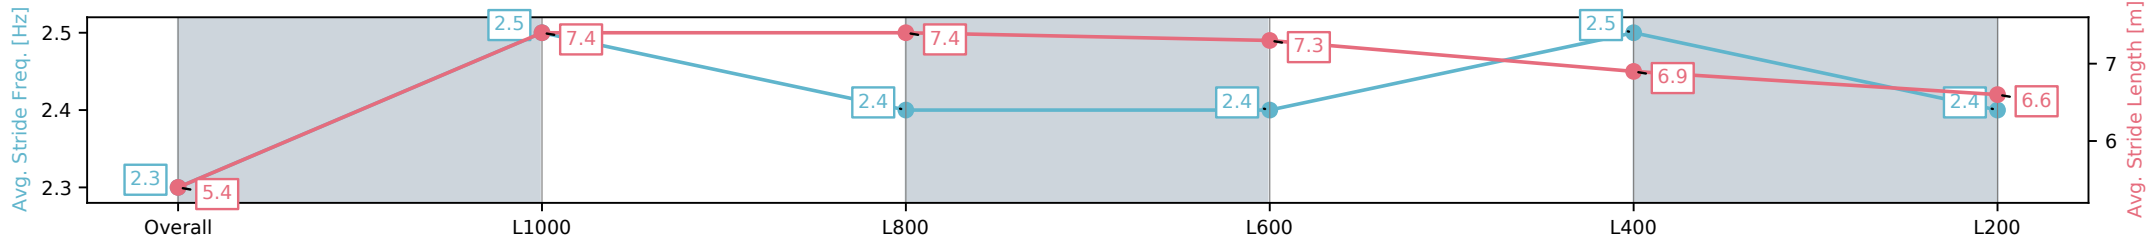

Sportsbet Gawler SA - Professional
 Race 5: Matrix Solar Solutions Handicap - 1100m
 14 December 2024 - 2:47PM
 Track Rating: Good 4, Weather: Overcast, Rail Position: True

Section	Overall	L1000	L800	L600	L400	L200
Section Times	1:06.17 [7] (0:08.73)	0:57.44 [8] (0:10.91)	0:46.53 [8] (0:11.02)	0:35.51 [7] (0:11.49)	0:24.02 [8] (0:11.60)	0:12.42 [8] (0:12.42)
Average Speed [km/h]	41.2	66.5	66.7	64.5	62.9	57.9
Top Speed [km/h]	62.0	68.0	67.6	66.3	64.2	61.7
Avg. Dist. to Rail [m]	8.3	4.4	3.4	6.3	6.7	8.4
Avg. Stride Freq. [Hz]	2.3	2.6	2.6	2.5	2.5	2.4
Avg. Stride Length [m]	5.0	7.1	7.3	7.3	7.1	6.6

[] Ranking at each section and finish
 -:-:- No data available at this section
 NA No data available

Horse/Jockey Name	THE WIRRULLA BOY/Alana Livesey
Finish Rank	8
Fastest Section Time (Section)	0:11.04 (L1000)
Top Speed [km/h] (Section)	67.7 (Overall)
Race State	Finished

Sportsbet Gawler SA - Professional
 Race 5: Matrix Solar Solutions Handicap - 1100m
 14 December 2024 - 2:47PM
 Track Rating: Good 4, Weather: Overcast, Rail Position: True

Section	Overall	L1000	L800	L600	L400	L200
Section Times	1:06.31 [8] (0:08.28)	0:58.02 [3] (0:11.04)	0:46.98 [6] (0:11.23)	0:35.75 [5] (0:11.33)	0:24.42 [6] (0:11.74)	0:12.68 [7] (0:12.68)
Average Speed [km/h]	43.4	65.9	64.9	64.2	61.6	56.9
Top Speed [km/h]	63.6	67.7	67.4	65.0	62.9	61.7
Avg. Dist. to Rail [m]	3.3	2.9	2.1	1.7	4.1	5.4
Avg. Stride Freq. [Hz]	2.3	2.5	2.4	2.4	2.5	2.4
Avg. Stride Length [m]	5.4	7.4	7.4	7.3	6.9	6.6