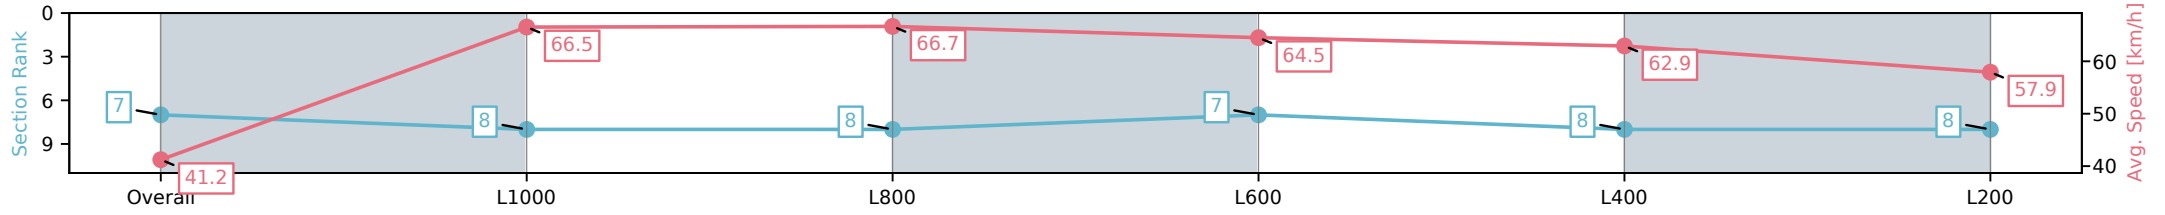

Sportsbet Gawler SA - Professional
 Race 5: Matrix Solar Solutions Handicap - 1100m
 14 December 2024 - 2:47PM
 Track Rating: Good 4, Weather: Overcast, Rail Position: True

Section	Overall	L1000	L800	L600	L400	L200
Section Times	1:06.05 [6] (0:08.54)	0:57.51 [6] (0:10.62)	0:46.89 [5] (0:11.00)	0:35.89 [2] (0:11.41)	0:24.48 [2] (0:11.84)	0:12.64 [4] (0:12.64)
Average Speed [km/h]	41.9	68.0	65.9	63.5	61.1	57.1
Top Speed [km/h]	64.8	69.6	66.5	64.9	62.3	60.9
Avg. Dist. to Rail [m]	5.6	2.3	1.1	1.7	2.5	3.4
Avg. Stride Freq. [Hz]	2.3	2.5	2.4	2.4	2.4	2.4
Avg. Stride Length [m]	5.1	7.5	7.5	7.3	7.0	6.7

[] Ranking at each section and finish
 -:-:- No data available at this section
 NA No data available

Horse/Jockey Name	LOTTIE JANE/Ben Price
Finish Rank	7
Fastest Section Time (Section)	0:10.91 (L1000)
Top Speed [km/h] (Section)	68.0 (Overall)
Race State	Finished

Sportsbet Gawler SA - Professional
 Race 5: Matrix Solar Solutions Handicap - 1100m
 14 December 2024 - 2:47PM
 Track Rating: Good 4, Weather: Overcast, Rail Position: True

Section	Overall	L1000	L800	L600	L400	L200
Section Times	1:06.17 [7] (0:08.73)	0:57.44 [8] (0:10.91)	0:46.53 [8] (0:11.02)	0:35.51 [7] (0:11.49)	0:24.02 [8] (0:11.60)	0:12.42 [8] (0:12.42)
Average Speed [km/h]	41.2	66.5	66.7	64.5	62.9	57.9
Top Speed [km/h]	62.0	68.0	67.6	66.3	64.2	61.7
Avg. Dist. to Rail [m]	8.3	4.4	3.4	6.3	6.7	8.4
Avg. Stride Freq. [Hz]	2.3	2.6	2.6	2.5	2.5	2.4
Avg. Stride Length [m]	5.0	7.1	7.3	7.3	7.1	6.6