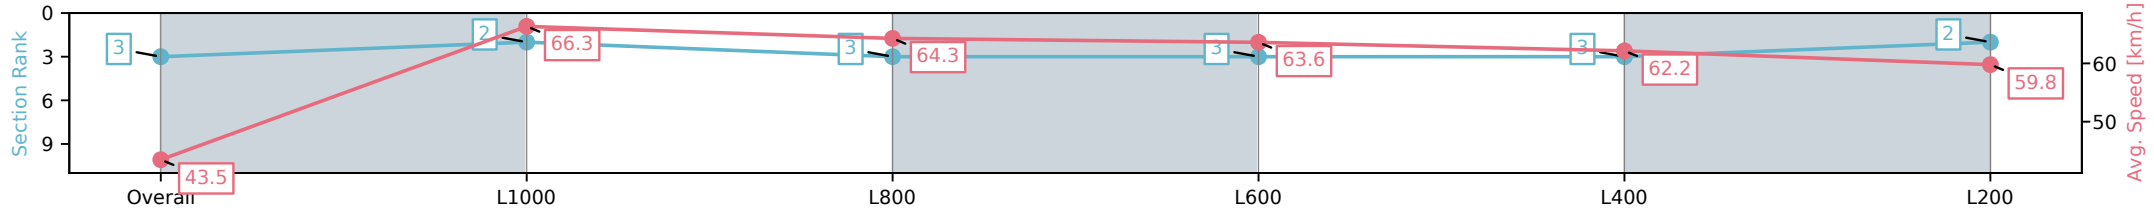

Sportsbet Gawler SA - Professional
 Race 5: Matrix Solar Solutions Handicap - 1100m
 14 December 2024 - 2:47PM
 Track Rating: Good 4, Weather: Overcast, Rail Position: True

Section	Overall	L1000	L800	L600	L400	L200
Section Times	1:05.35 [3] (0:08.26)	0:57.09 [2] (0:10.84)	0:46.25 [3] (0:11.24)	0:35.01 [3] (0:11.37)	0:23.64 [3] (0:11.61)	0:12.03 [2] (0:12.03)
Average Speed [km/h]	43.5	66.3	64.3	63.6	62.2	59.8
Top Speed [km/h]	63.7	67.6	66.7	64.9	63.1	60.9
Avg. Dist. to Rail [m]	0.9	0.3	0.3	0.8	1.8	2.9
Avg. Stride Freq. [Hz]	2.2	2.5	2.5	2.4	2.4	2.4
Avg. Stride Length [m]	5.5	7.3	7.2	7.3	7.1	6.9