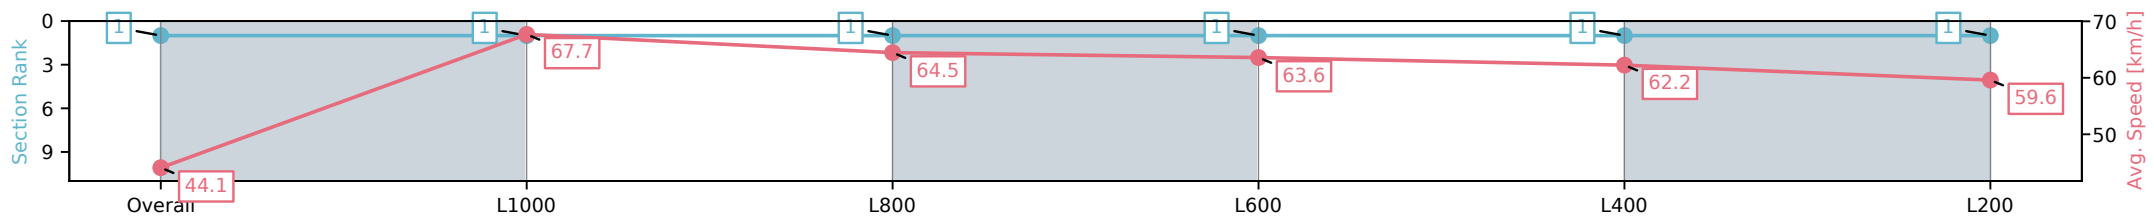

Section	Overall	L1000	L800	L600	L400	L200
Section Times	1:05.17 [1] (0:08.22)	0:56.95 [1] (0:10.63)	0:46.32 [1] (0:11.28)	0:35.04 [1] (0:11.38)	0:23.66 [1] (0:11.56)	0:12.10 [1] (0:12.10)
Average Speed [km/h]	44.1	67.7	64.5	63.6	62.2	59.6
Top Speed [km/h]	63.9	70.2	67.9	64.7	62.9	61.9
Avg. Dist. to Rail [m]	1.1	0.5	1.1	0.9	0.3	0.4
Avg. Stride Freq. [Hz]	2.3	2.5	2.4	2.4	2.4	2.3
Avg. Stride Length [m]	5.3	7.5	7.4	7.4	7.2	7.1