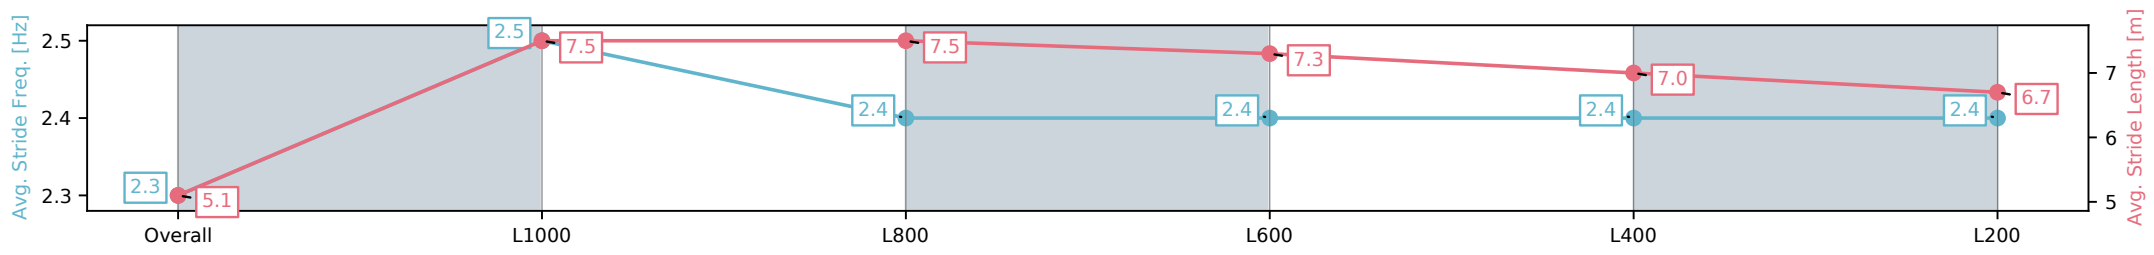

Sportsbet Gawler SA - Professional
 Race 5: Matrix Solar Solutions Handicap - 1100m
 14 December 2024 - 2:47PM
 Track Rating: Good 4, Weather: Overcast, Rail Position: True

Section	Overall	L1000	L800	L600	L400	L200
Section Times	1:05.82 [5] (0:08.56)	0:57.26 [7] (0:10.93)	0:46.33 [7] (0:11.19)	0:35.14 [8] (0:11.34)	0:23.80 [7] (0:11.35)	0:12.45 [3] (0:12.45)
Average Speed [km/h]	41.8	66.5	65.5	64.4	63.9	57.9
Top Speed [km/h]	62.3	67.4	66.6	65.7	65.1	61.3
Avg. Dist. to Rail [m]	5.6	3.4	2.6	3.5	4.6	5.9
Avg. Stride Freq. [Hz]	2.2	2.3	2.3	2.3	2.2	2.2
Avg. Stride Length [m]	5.4	7.9	8.0	7.9	7.9	7.4

[] Ranking at each section and finish
 -:-:- No data available at this section
 NA No data available

Horse/Jockey Name	MADAM JEANETTE/Rochelle Milnes
Finish Rank	6
Fastest Section Time (Section)	0:10.62 (L1000)
Top Speed [km/h] (Section)	69.6 (Overall)
Race State	Finished

Sportsbet Gawler SA - Professional
 Race 5: Matrix Solar Solutions Handicap - 1100m
 14 December 2024 - 2:47PM
 Track Rating: Good 4, Weather: Overcast, Rail Position: True

Section	Overall	L1000	L800	L600	L400	L200
Section Times	1:06.05 [6] (0:08.54)	0:57.51 [6] (0:10.62)	0:46.89 [5] (0:11.00)	0:35.89 [2] (0:11.41)	0:24.48 [2] (0:11.84)	0:12.64 [4] (0:12.64)
Average Speed [km/h]	41.9	68.0	65.9	63.5	61.1	57.1
Top Speed [km/h]	64.8	69.6	66.5	64.9	62.3	60.9
Avg. Dist. to Rail [m]	5.6	2.3	1.1	1.7	2.5	3.4
Avg. Stride Freq. [Hz]	2.3	2.5	2.4	2.4	2.4	2.4
Avg. Stride Length [m]	5.1	7.5	7.5	7.3	7.0	6.7