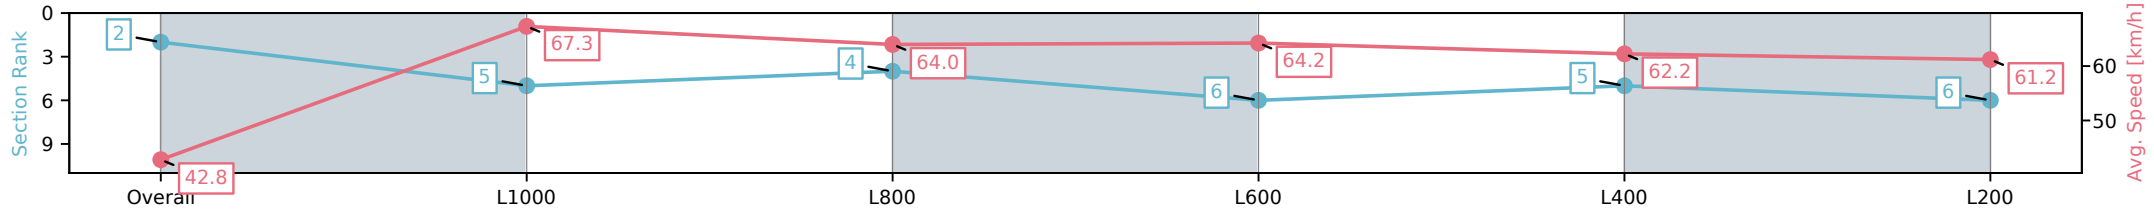

Horse/Jockey Name	TEARDROP ROTATION/Felicity Atkinson
Finish Rank	2
Fastest Section Time (Section)	0:10.74 (L1000)
Top Speed [km/h] (Section)	70.3 (Overall)
Race State	Finished

Sportsbet Gawler SA - Professional
Race 5: Matrix Solar Solutions Handicap - 1100m
14 December 2024 - 2:47PM
Track Rating: Good 4, Weather: Overcast, Rail Position: True

Section	Overall	L1000	L800	L600	L400	L200
Section Times	1:05.26 [2] (0:08.42)	0:56.84 [5] (0:10.74)	0:46.10 [4] (0:11.41)	0:34.69 [6] (0:11.27)	0:23.42 [5] (0:11.65)	0:11.77 [6] (0:11.77)
Average Speed [km/h]	42.8	67.3	64.0	64.2	62.2	61.2
Top Speed [km/h]	60.3	70.3	66.5	65.2	63.5	63.7
Avg. Dist. to Rail [m]	3.8	1.9	1.7	1.9	2.3	1.5
Avg. Stride Freq. [Hz]	2.3	2.5	2.4	2.3	2.3	2.3
Avg. Stride Length [m]	5.2	7.5	7.5	7.7	7.4	7.3

[ ] Ranking at each section and finish
-:-:- No data available at this section
NA No data available