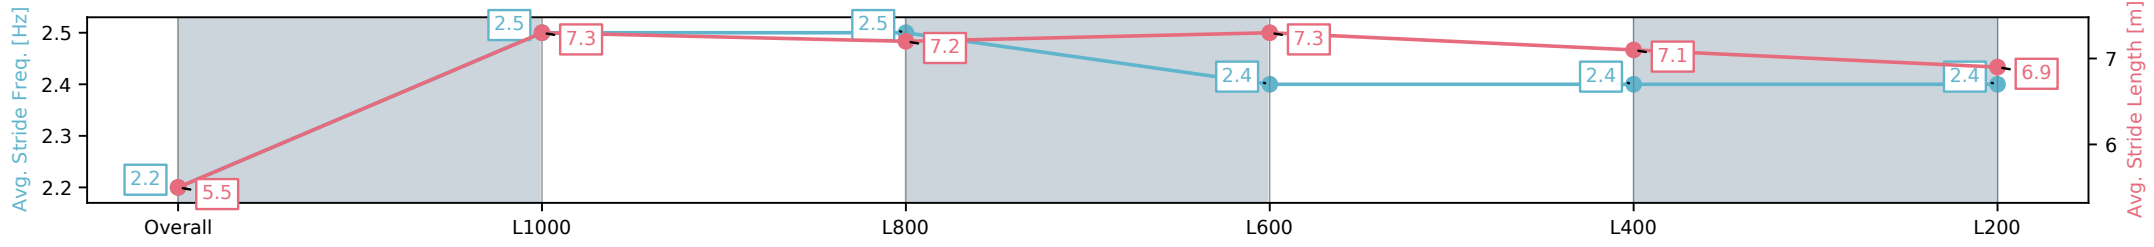

Sportsbet Gawler SA - Professional
 Race 5: Matrix Solar Solutions Handicap - 1100m
 14 December 2024 - 2:47PM
 Track Rating: Good 4, Weather: Overcast, Rail Position: True

Section	Overall	L1000	L800	L600	L400	L200
Section Times	1:05.35 [3] (0:08.26)	0:57.09 [2] (0:10.84)	0:46.25 [3] (0:11.24)	0:35.01 [3] (0:11.37)	0:23.64 [3] (0:11.61)	0:12.03 [2] (0:12.03)
Average Speed [km/h]	43.5	66.3	64.3	63.6	62.2	59.8
Top Speed [km/h]	63.7	67.6	66.7	64.9	63.1	60.9
Avg. Dist. to Rail [m]	0.9	0.3	0.3	0.8	1.8	2.9
Avg. Stride Freq. [Hz]	2.2	2.5	2.5	2.4	2.4	2.4
Avg. Stride Length [m]	5.5	7.3	7.2	7.3	7.1	6.9