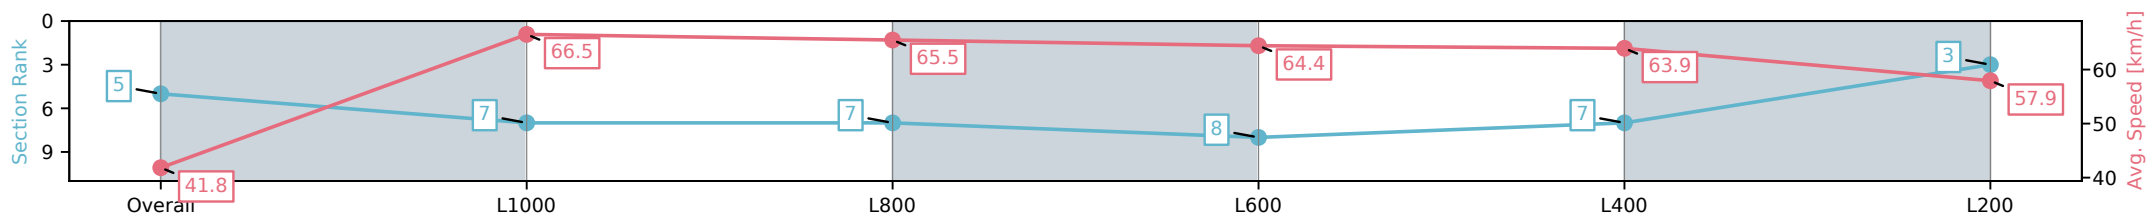

[] Ranking at each section and finish
 -:-:- No data available at this section
 NA No data available

Horse/Jockey Name	ROYAL MAJESTY/Jason Holder
Finish Rank	5
Fastest Section Time (Section)	0:10.93 (L1000)
Top Speed [km/h] (Section)	67.4 (Overall)
Race State	Finished

Sportsbet Gawler SA - Professional
 Race 5: Matrix Solar Solutions Handicap - 1100m
 14 December 2024 - 2:47PM
 Track Rating: Good 4, Weather: Overcast, Rail Position: True

Section	Overall	L1000	L800	L600	L400	L200
Section Times	1:05.82 [5] (0:08.56)	0:57.26 [7] (0:10.93)	0:46.33 [7] (0:11.19)	0:35.14 [8] (0:11.34)	0:23.80 [7] (0:11.35)	0:12.45 [3] (0:12.45)
Average Speed [km/h]	41.8	66.5	65.5	64.4	63.9	57.9
Top Speed [km/h]	62.3	67.4	66.6	65.7	65.1	61.3
Avg. Dist. to Rail [m]	5.6	3.4	2.6	3.5	4.6	5.9
Avg. Stride Freq. [Hz]	2.2	2.3	2.3	2.3	2.2	2.2
Avg. Stride Length [m]	5.4	7.9	8.0	7.9	7.9	7.4