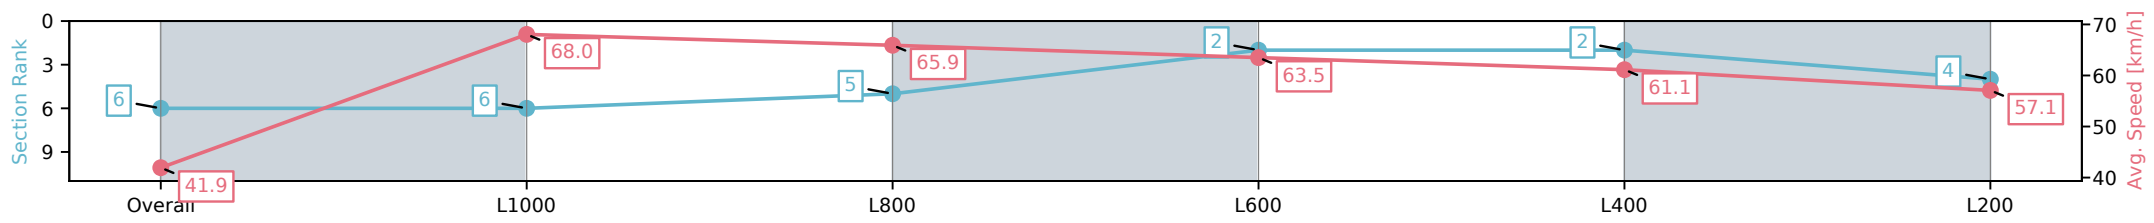

Sportsbet Gawler SA - Professional
 Race 5: Matrix Solar Solutions Handicap - 1100m
 14 December 2024 - 2:47PM
 Track Rating: Good 4, Weather: Overcast, Rail Position: True

Section	Overall	L1000	L800	L600	L400	L200
Section Times	1:06.05 [6] (0:08.54)	0:57.51 [6] (0:10.62)	0:46.89 [5] (0:11.00)	0:35.89 [2] (0:11.41)	0:24.48 [2] (0:11.84)	0:12.64 [4] (0:12.64)
Average Speed [km/h]	41.9	68.0	65.9	63.5	61.1	57.1
Top Speed [km/h]	64.8	69.6	66.5	64.9	62.3	60.9
Avg. Dist. to Rail [m]	5.6	2.3	1.1	1.7	2.5	3.4
Avg. Stride Freq. [Hz]	2.3	2.5	2.4	2.4	2.4	2.4
Avg. Stride Length [m]	5.1	7.5	7.5	7.3	7.0	6.7