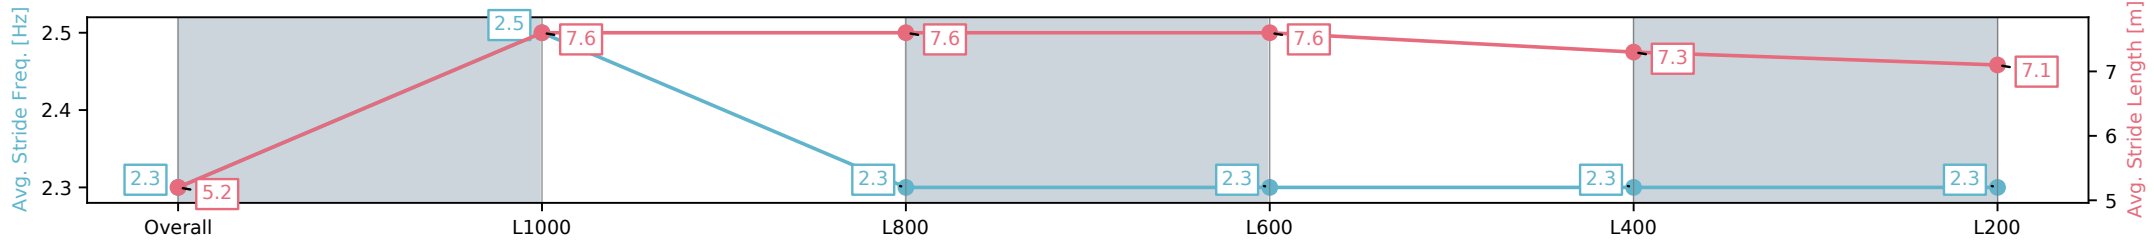

Sportsbet Gawler SA - Professional
 Race 5: Matrix Solar Solutions Handicap - 1100m
 14 December 2024 - 2:47PM
 Track Rating: Good 4, Weather: Overcast, Rail Position: True

Section	Overall	L1000	L800	L600	L400	L200
Section Times	1:05.80 [4] (0:08.38)	0:57.42 [4] (0:10.70)	0:46.72 [2] (0:11.28)	0:35.44 [4] (0:11.36)	0:24.08 [4] (0:11.73)	0:12.35 [5] (0:12.35)
Average Speed [km/h]	43.2	67.5	63.9	63.6	61.7	58.1
Top Speed [km/h]	64.1	68.8	66.5	65.0	62.6	61.0
Avg. Dist. to Rail [m]	4.2	2.5	0.5	0.5	2.7	3.5
Avg. Stride Freq. [Hz]	2.3	2.5	2.3	2.3	2.3	2.3
Avg. Stride Length [m]	5.2	7.6	7.6	7.6	7.3	7.1