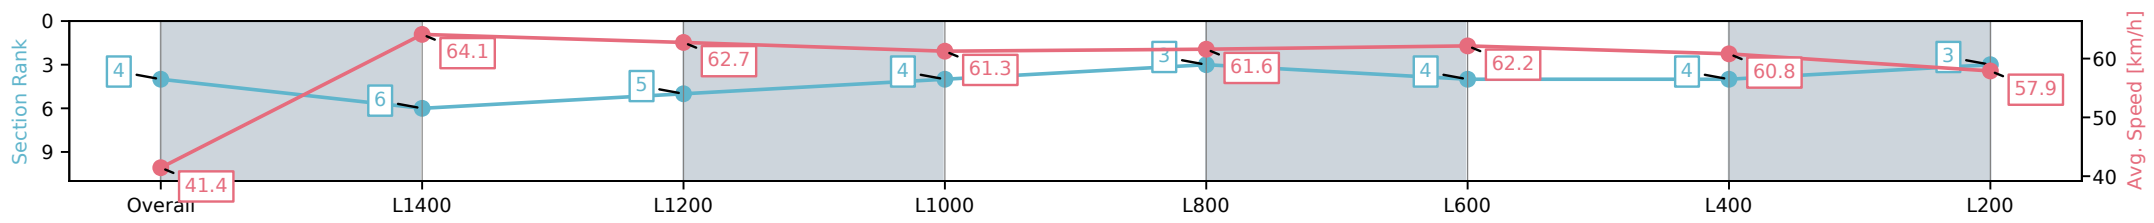

Sportsbet Gawler SA - Professional

Race 3: Gawler Arms Hotel Handicap - 1500m

14 December 2024 - 1:37PM

Track Rating: Good 4, Weather: Overcast, Rail Position: True

Section	Overall	L1400	L1200	L1000	L800	L600	L400	L200
Section Times	1:30.81 [4] (0:08.69)	1:22.12 [6] (0:11.27)	1:10.85 [5] (0:11.49)	0:59.36 [4] (0:11.73)	0:47.63 [3] (0:11.69)	0:35.94 [4] (0:11.63)	0:24.31 [4] (0:11.83)	0:12.48 [3] (0:12.48)
Average Speed [km/h]	41.4	64.1	62.7	61.3	61.6	62.2	60.8	57.9
Top Speed [km/h]	61.0	65.2	65.1	61.9	63.0	63.0	62.4	60.2
Avg. Dist. to Rail [m]	9.0	3.6	0.5	0.7	0.2	0.5	1.4	2.2
Avg. Stride Freq. [Hz]	2.2	2.4	2.3	2.3	2.3	2.3	2.3	2.3
Avg. Stride Length [m]	5.4	7.5	7.5	7.4	7.4	7.5	7.2	7.0