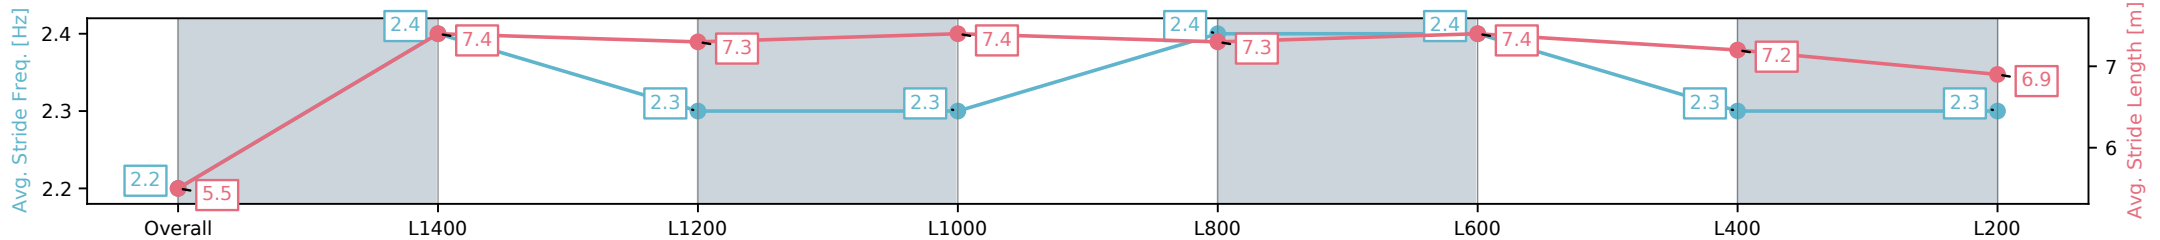

Sportsbet Gawler SA - Professional

Race 3: Gawler Arms Hotel Handicap - 1500m

14 December 2024 - 1:37PM

Track Rating: Good 4, Weather: Overcast, Rail Position: True

Section	Overall	L1400	L1200	L1000	L800	L600	L400	L200
Section Times	1:30.57 [3] (0:08.41)	1:22.16 [1] (0:11.02)	1:11.14 [1] (0:11.60)	0:59.54 [1] (0:11.69)	0:47.85 [1] (0:11.60)	0:36.25 [1] (0:11.47)	0:24.78 [1] (0:11.85)	0:12.93 [1] (0:12.93)
Average Speed [km/h]	42.7	65.5	62.1	62.0	62.9	62.8	60.8	55.8
Top Speed [km/h]	63.8	67.9	64.7	62.9	63.3	63.5	62.1	58.5
Avg. Dist. to Rail [m]	8.5	2.4	1.5	2.1	1.9	0.7	0.6	1.2
Avg. Stride Freq. [Hz]	2.2	2.4	2.3	2.3	2.4	2.4	2.3	2.3
Avg. Stride Length [m]	5.5	7.4	7.3	7.4	7.3	7.4	7.2	6.9