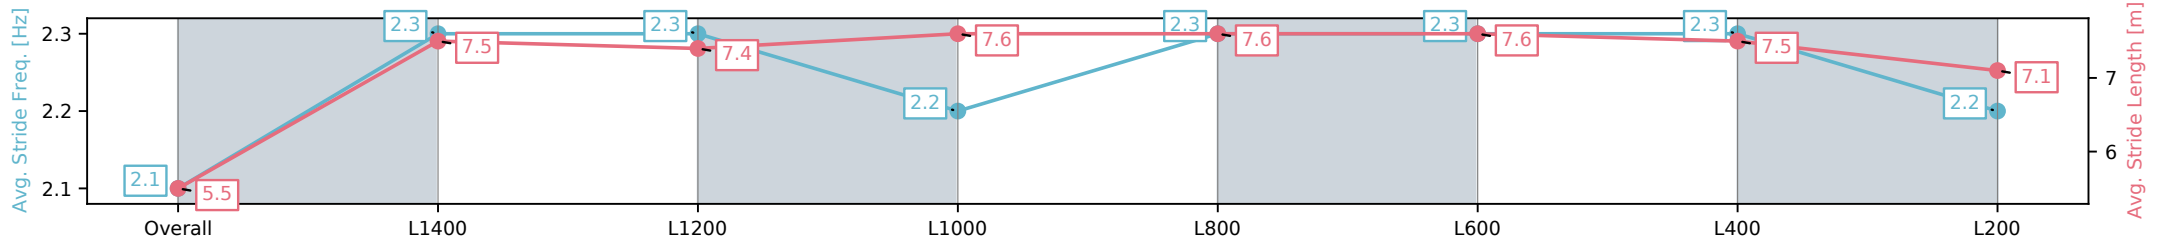

Sportsbet Gawler SA - Professional

Race 3: Gawler Arms Hotel Handicap - 1500m

14 December 2024 - 1:37PM

Track Rating: Good 4, Weather: Overcast, Rail Position: True

Section	Overall	L1400	L1200	L1000	L800	L600	L400	L200
Section Times	1:31.51 [7] (0:08.79)	1:22.72 [8] (0:11.56)	1:11.15 [8] (0:11.55)	0:59.60 [8] (0:11.83)	0:47.77 [8] (0:11.71)	0:36.06 [8] (0:11.56)	0:24.49 [8] (0:11.90)	0:12.59 [8] (0:12.59)
Average Speed [km/h]	41.2	62.5	62.5	60.7	61.9	62.9	60.8	57.1
Top Speed [km/h]	59.7	63.8	64.1	61.9	63.0	63.7	62.2	60.0
Avg. Dist. to Rail [m]	13.5	4.0	1.5	1.1	1.1	1.8	4.0	6.8
Avg. Stride Freq. [Hz]	2.1	2.3	2.3	2.2	2.3	2.3	2.3	2.2
Avg. Stride Length [m]	5.5	7.5	7.4	7.6	7.6	7.6	7.5	7.1