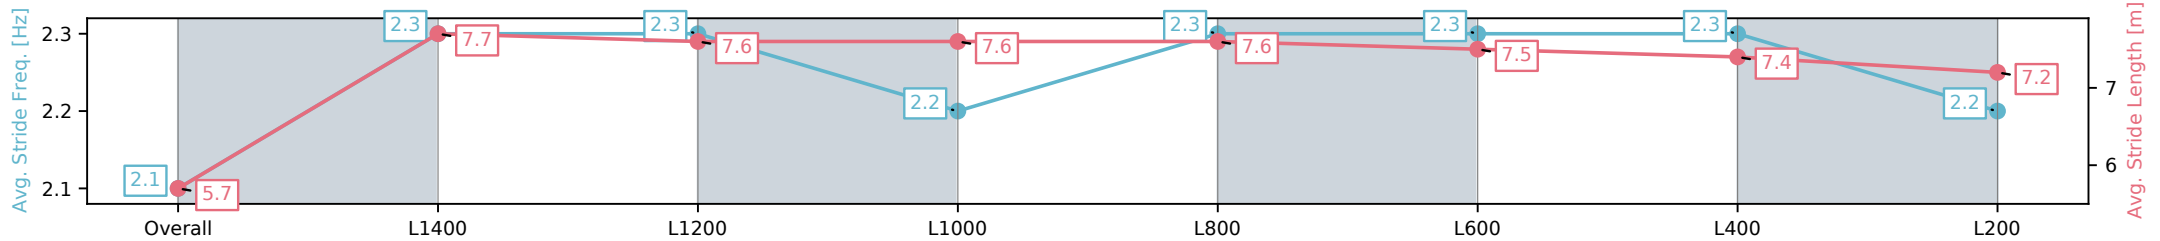

Sportsbet Gawler SA - Professional

Race 3: Gawler Arms Hotel Handicap - 1500m

14 December 2024 - 1:37PM

Track Rating: Good 4, Weather: Overcast, Rail Position: True

Section	Overall	L1400	L1200	L1000	L800	L600	L400	L200
Section Times	1:30.49 [2] (0:08.45)	1:22.04 [2] (0:11.15)	1:10.89 [2] (0:11.56)	0:59.32 [2] (0:11.72)	0:47.60 [2] (0:11.77)	0:35.83 [2] (0:11.53)	0:24.30 [2] (0:11.85)	0:12.45 [2] (0:12.45)
Average Speed [km/h]	42.7	64.6	62.2	61.3	61.7	62.4	60.9	57.9
Top Speed [km/h]	62.6	65.3	64.2	62.7	62.4	63.0	61.9	60.0
Avg. Dist. to Rail [m]	5.0	1.0	0.6	0.4	0.7	0.6	0.9	0.5
Avg. Stride Freq. [Hz]	2.1	2.3	2.3	2.2	2.3	2.3	2.3	2.2
Avg. Stride Length [m]	5.7	7.7	7.6	7.6	7.6	7.5	7.4	7.2