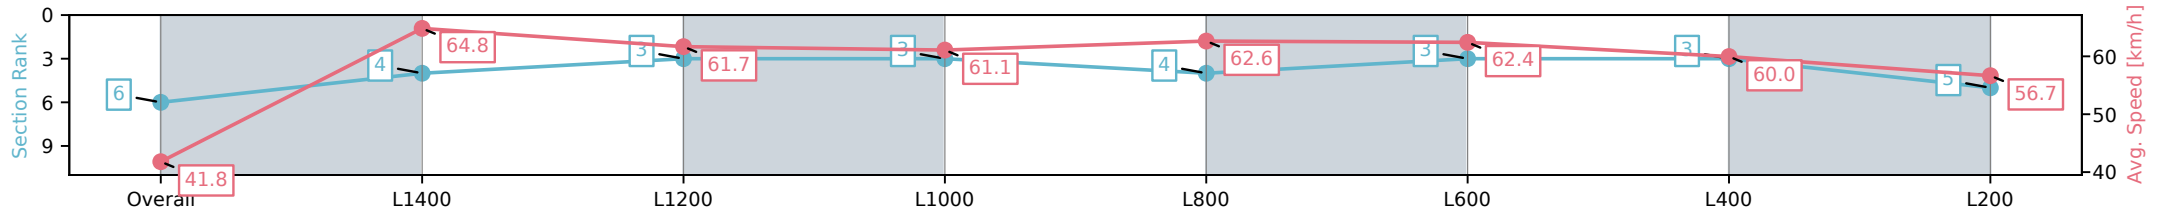

Sportsbet Gawler SA - Professional

Race 3: Gawler Arms Hotel Handicap - 1500m

14 December 2024 - 1:37PM

Track Rating: Good 4, Weather: Overcast, Rail Position: True

Section	Overall	L1400	L1200	L1000	L800	L600	L400	L200
Section Times	1:31.09 [6] (0:08.59)	1:22.50 [4] (0:11.13)	1:11.37 [3] (0:11.70)	0:59.67 [3] (0:11.79)	0:47.88 [4] (0:11.54)	0:36.34 [3] (0:11.57)	0:24.76 [3] (0:12.09)	0:12.67 [5] (0:12.67)
Average Speed [km/h]	41.8	64.8	61.7	61.1	62.6	62.4	60.0	56.7
Top Speed [km/h]	61.9	66.1	65.1	61.8	63.4	63.4	62.0	58.9
Avg. Dist. to Rail [m]	6.7	2.5	1.2	0.9	0.2	1.0	3.3	4.9
Avg. Stride Freq. [Hz]	2.1	2.3	2.3	2.2	2.2	2.3	2.3	2.2
Avg. Stride Length [m]	5.6	7.2	7.3	7.5	7.3	7.1	7.1	7.1