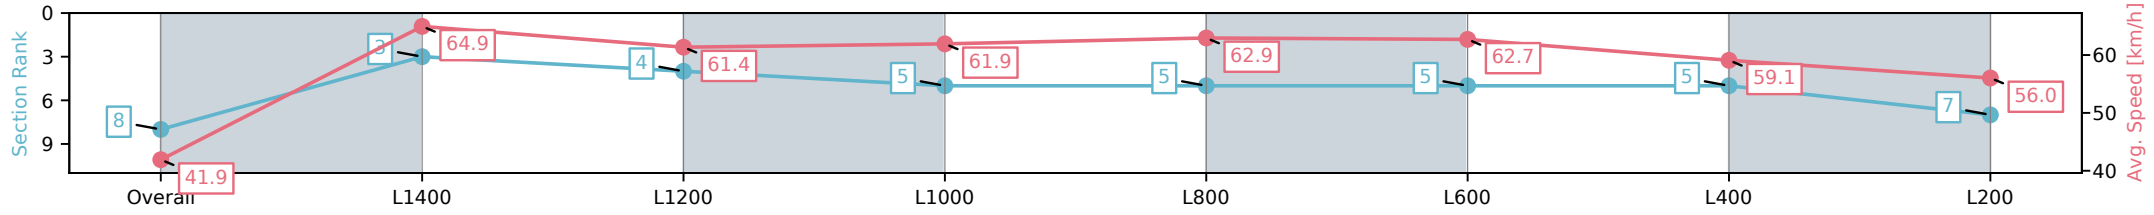

- [] Ranking at each section and finish
- :-:- No data available at this section
- NA No data available

Horse/Jockey Name	CASTLEREAGH KID/Justin Potter
Finish Rank	8
Fastest Section Time (Section)	0:11.18 (L1400)
Top Speed [km/h] (Section)	66.4 (Overall)
Race State	Finished

Sportsbet Gawler SA - Professional

Race 3: Gawler Arms Hotel Handicap - 1500m

14 December 2024 - 1:37PM

Track Rating: Good 4, Weather: Overcast, Rail Position: True

Section	Overall	L1400	L1200	L1000	L800	L600	L400	L200
Section Times	1:31.74 [8] (0:08.54)	1:23.20 [3] (0:11.18)	1:12.02 [4] (0:11.79)	1:00.23 [5] (0:11.72)	0:48.51 [5] (0:11.67)	0:36.84 [5] (0:11.65)	0:25.19 [5] (0:12.34)	0:12.85 [7] (0:12.85)
Average Speed [km/h]	41.9	64.9	61.4	61.9	62.9	62.7	59.1	56.0
Top Speed [km/h]	62.5	66.4	64.1	63.1	63.7	64.1	61.1	59.4
Avg. Dist. to Rail [m]	13.4	5.7	3.1	3.3	3.0	3.9	6.0	7.0
Avg. Stride Freq. [Hz]	2.0	2.2	2.1	2.1	2.2	2.2	2.2	2.1
Avg. Stride Length [m]	5.8	7.9	7.8	8.1	7.6	7.7	7.5	7.3

[] Ranking at each section and finish
 -:-:- No data available at this section
 NA No data available