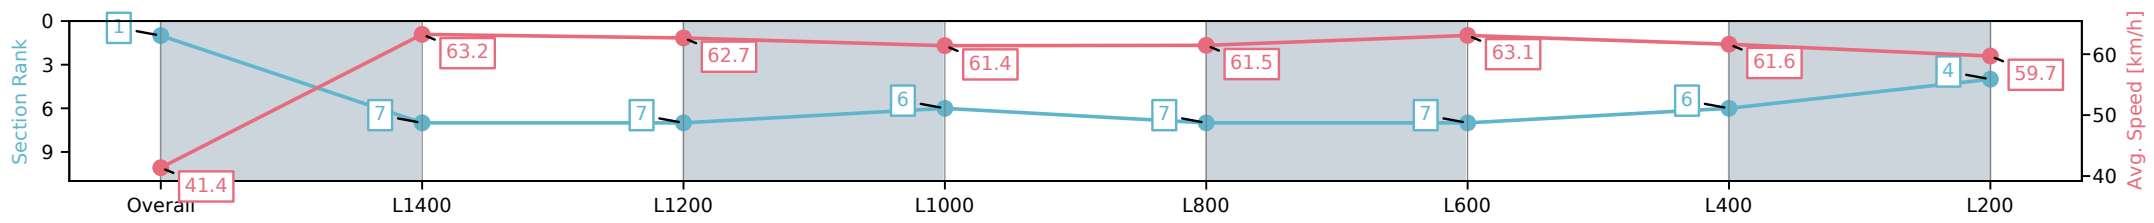

Race 3: Gawler Arms Hotel Handicap - 1500m

14 December 2024 - 1:37PM

Track Rating: Good 4, Weather: Overcast, Rail Position: True

Section	Overall	L1400	L1200	L1000	L800	L600	L400	L200
Section Times	1:30.46 [1] (0:08.73)	1:21.73 [7] (0:11.38)	1:10.35 [7] (0:11.47)	0:58.88 [6] (0:11.78)	0:47.10 [7] (0:11.80)	0:35.30 [7] (0:11.49)	0:23.81 [6] (0:11.72)	0:12.09 [4] (0:12.09)
Average Speed [km/h]	41.4	63.2	62.7	61.4	61.5	63.1	61.6	59.7
Top Speed [km/h]	60.7	64.4	64.1	61.7	62.0	63.4	63.0	61.7
Avg. Dist. to Rail [m]	8.2	1.7	0.8	1.1	1.2	1.2	3.3	4.9
Avg. Stride Freq. [Hz]	2.1	2.3	2.3	2.2	2.2	2.3	2.3	2.3
Avg. Stride Length [m]	5.4	7.5	7.6	7.7	7.7	7.7	7.5	7.2