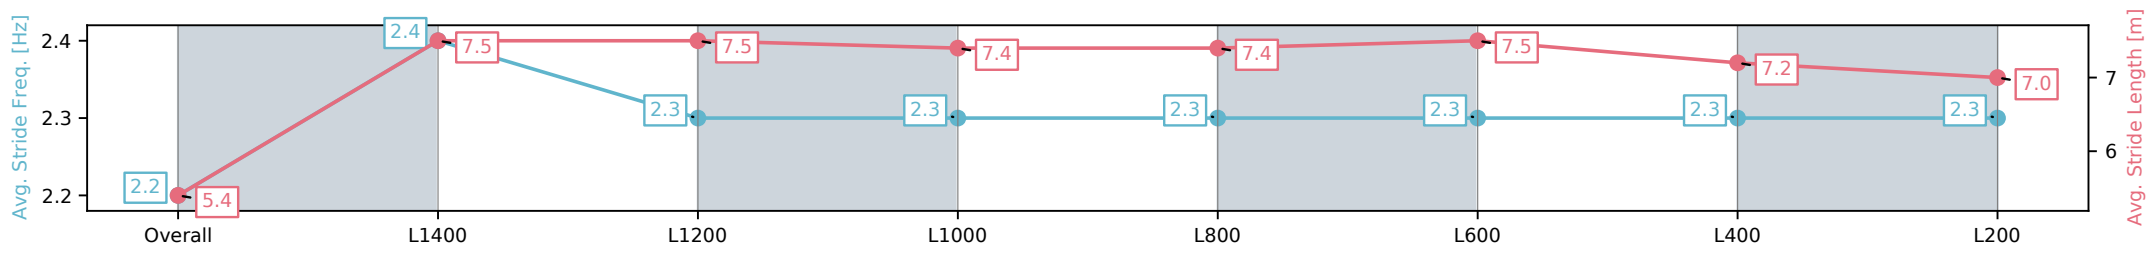

Sportsbet Gawler SA - Professional

Race 3: Gawler Arms Hotel Handicap - 1500m

14 December 2024 - 1:37PM

Track Rating: Good 4, Weather: Overcast, Rail Position: True

Section	Overall	L1400	L1200	L1000	L800	L600	L400	L200
Section Times	1:30.81 [4] (0:08.69)	1:22.12 [6] (0:11.27)	1:10.85 [5] (0:11.49)	0:59.36 [4] (0:11.73)	0:47.63 [3] (0:11.69)	0:35.94 [4] (0:11.63)	0:24.31 [4] (0:11.83)	0:12.48 [3] (0:12.48)
Average Speed [km/h]	41.4	64.1	62.7	61.3	61.6	62.2	60.8	57.9
Top Speed [km/h]	61.0	65.2	65.1	61.9	63.0	63.0	62.4	60.2
Avg. Dist. to Rail [m]	9.0	3.6	0.5	0.7	0.2	0.5	1.4	2.2
Avg. Stride Freq. [Hz]	2.2	2.4	2.3	2.3	2.3	2.3	2.3	2.3
Avg. Stride Length [m]	5.4	7.5	7.5	7.4	7.4	7.5	7.2	7.0