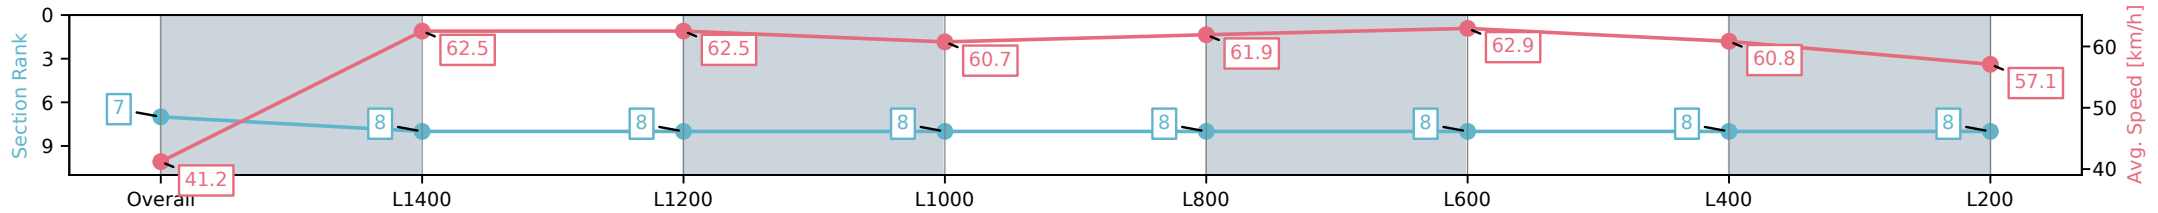

Sportsbet Gawler SA - Professional

Race 3: Gawler Arms Hotel Handicap - 1500m

14 December 2024 - 1:37PM

Track Rating: Good 4, Weather: Overcast, Rail Position: True

Section	Overall	L1400	L1200	L1000	L800	L600	L400	L200
Section Times	1:31.51 [7] (0:08.79)	1:22.72 [8] (0:11.56)	1:11.15 [8] (0:11.55)	0:59.60 [8] (0:11.83)	0:47.77 [8] (0:11.71)	0:36.06 [8] (0:11.56)	0:24.49 [8] (0:11.90)	0:12.59 [8] (0:12.59)
Average Speed [km/h]	41.2	62.5	62.5	60.7	61.9	62.9	60.8	57.1
Top Speed [km/h]	59.7	63.8	64.1	61.9	63.0	63.7	62.2	60.0
Avg. Dist. to Rail [m]	13.5	4.0	1.5	1.1	1.1	1.8	4.0	6.8
Avg. Stride Freq. [Hz]	2.1	2.3	2.3	2.2	2.3	2.3	2.3	2.2
Avg. Stride Length [m]	5.5	7.5	7.4	7.6	7.6	7.6	7.5	7.1