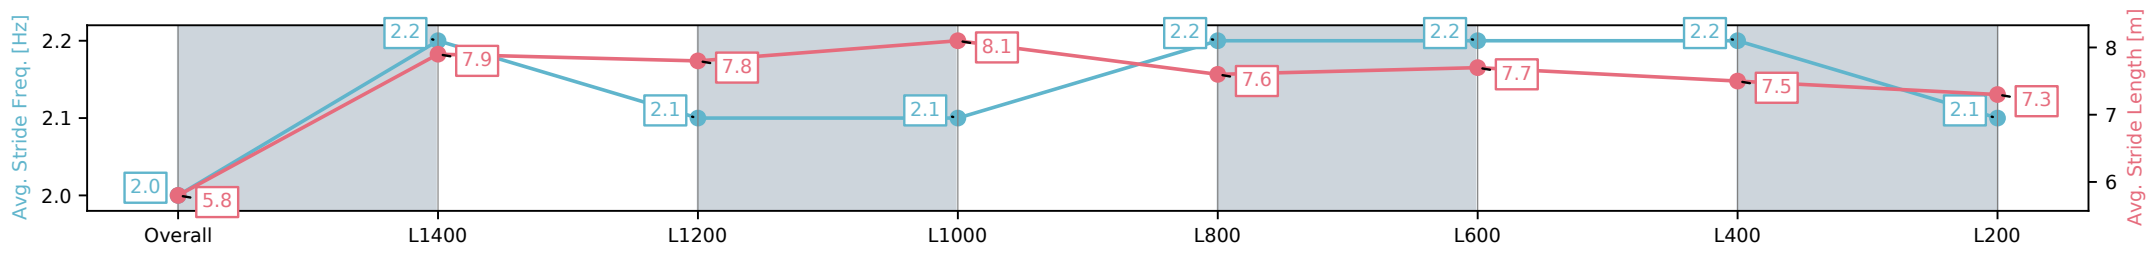

- [] Ranking at each section and finish
- :-:- No data available at this section
- NA No data available

Horse/Jockey Name	CASTLEREAGH KID/Justin Potter
Finish Rank	8
Fastest Section Time (Section)	0:11.18 (L1400)
Top Speed [km/h] (Section)	66.4 (Overall)
Race State	Finished

Sportsbet Gawler SA - Professional

Race 3: Gawler Arms Hotel Handicap - 1500m

14 December 2024 - 1:37PM

Track Rating: Good 4, Weather: Overcast, Rail Position: True

Section	Overall	L1400	L1200	L1000	L800	L600	L400	L200
Section Times	1:31.74 [8] (0:08.54)	1:23.20 [3] (0:11.18)	1:12.02 [4] (0:11.79)	1:00.23 [5] (0:11.72)	0:48.51 [5] (0:11.67)	0:36.84 [5] (0:11.65)	0:25.19 [5] (0:12.34)	0:12.85 [7] (0:12.85)
Average Speed [km/h]	41.9	64.9	61.4	61.9	62.9	62.7	59.1	56.0
Top Speed [km/h]	62.5	66.4	64.1	63.1	63.7	64.1	61.1	59.4
Avg. Dist. to Rail [m]	13.4	5.7	3.1	3.3	3.0	3.9	6.0	7.0
Avg. Stride Freq. [Hz]	2.0	2.2	2.1	2.1	2.2	2.2	2.2	2.1
Avg. Stride Length [m]	5.8	7.9	7.8	8.1	7.6	7.7	7.5	7.3

[] Ranking at each section and finish
 -:-:- No data available at this section
 NA No data available