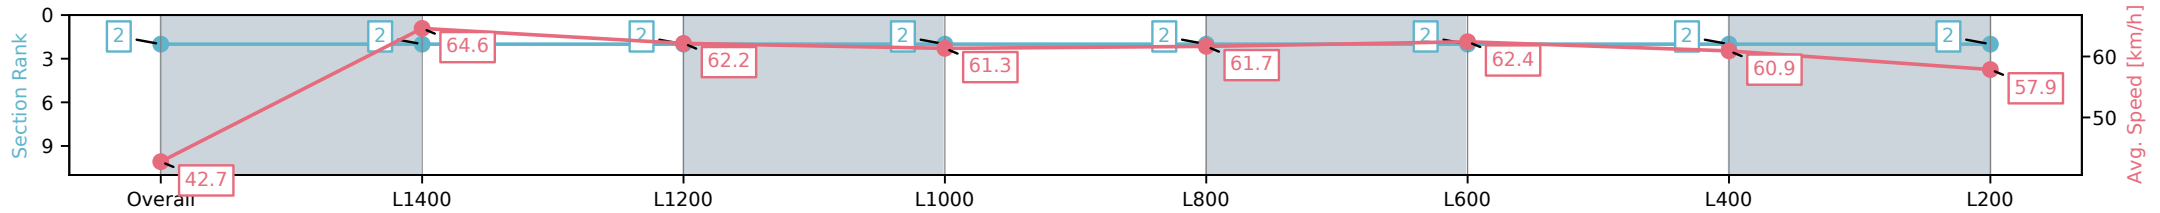

Sportsbet Gawler SA - Professional

Race 3: Gawler Arms Hotel Handicap - 1500m

14 December 2024 - 1:37PM

Track Rating: Good 4, Weather: Overcast, Rail Position: True

Section	Overall	L1400	L1200	L1000	L800	L600	L400	L200
Section Times	1:30.49 [2] (0:08.45)	1:22.04 [2] (0:11.15)	1:10.89 [2] (0:11.56)	0:59.32 [2] (0:11.72)	0:47.60 [2] (0:11.77)	0:35.83 [2] (0:11.53)	0:24.30 [2] (0:11.85)	0:12.45 [2] (0:12.45)
Average Speed [km/h]	42.7	64.6	62.2	61.3	61.7	62.4	60.9	57.9
Top Speed [km/h]	62.6	65.3	64.2	62.7	62.4	63.0	61.9	60.0
Avg. Dist. to Rail [m]	5.0	1.0	0.6	0.4	0.7	0.6	0.9	0.5
Avg. Stride Freq. [Hz]	2.1	2.3	2.3	2.2	2.3	2.3	2.3	2.2
Avg. Stride Length [m]	5.7	7.7	7.6	7.6	7.6	7.5	7.4	7.2