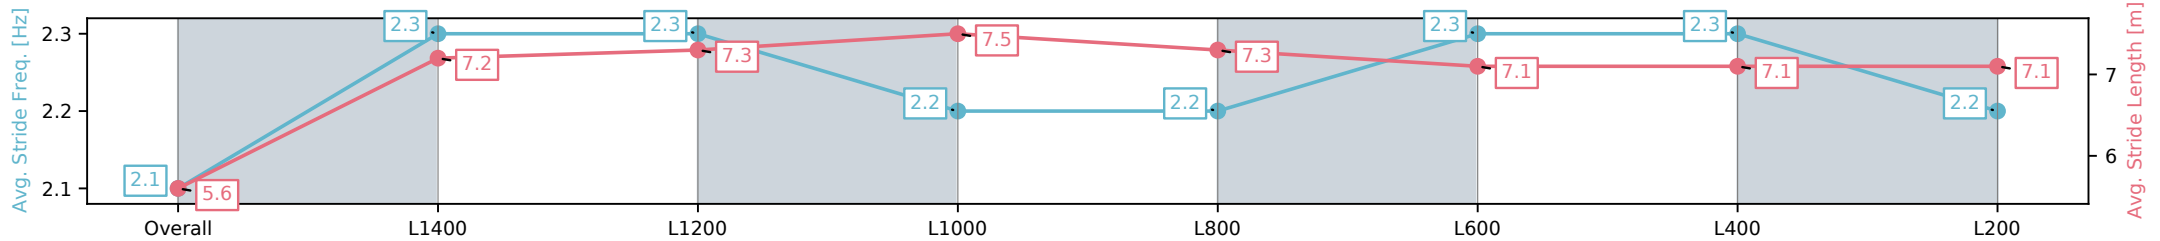

Sportsbet Gawler SA - Professional

Race 3: Gawler Arms Hotel Handicap - 1500m

14 December 2024 - 1:37PM

Track Rating: Good 4, Weather: Overcast, Rail Position: True

Section	Overall	L1400	L1200	L1000	L800	L600	L400	L200
Section Times	1:31.09 [6] (0:08.59)	1:22.50 [4] (0:11.13)	1:11.37 [3] (0:11.70)	0:59.67 [3] (0:11.79)	0:47.88 [4] (0:11.54)	0:36.34 [3] (0:11.57)	0:24.76 [3] (0:12.09)	0:12.67 [5] (0:12.67)
Average Speed [km/h]	41.8	64.8	61.7	61.1	62.6	62.4	60.0	56.7
Top Speed [km/h]	61.9	66.1	65.1	61.8	63.4	63.4	62.0	58.9
Avg. Dist. to Rail [m]	6.7	2.5	1.2	0.9	0.2	1.0	3.3	4.9
Avg. Stride Freq. [Hz]	2.1	2.3	2.3	2.2	2.2	2.3	2.3	2.2
Avg. Stride Length [m]	5.6	7.2	7.3	7.5	7.3	7.1	7.1	7.1