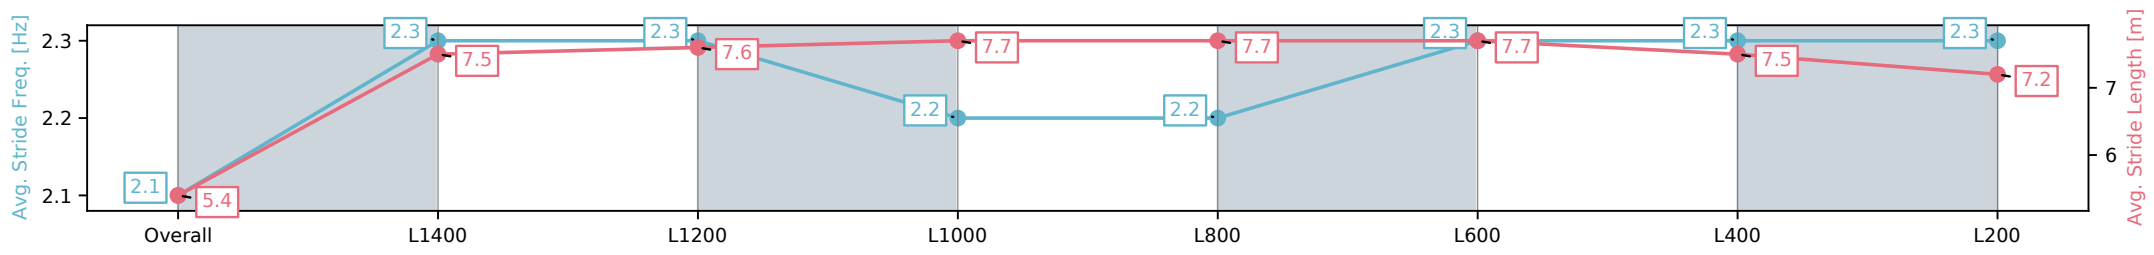

Race 3: Gawler Arms Hotel Handicap - 1500m

14 December 2024 - 1:37PM

Track Rating: Good 4, Weather: Overcast, Rail Position: True

Section	Overall	L1400	L1200	L1000	L800	L600	L400	L200
Section Times	1:30.46 [1] (0:08.73)	1:21.73 [7] (0:11.38)	1:10.35 [7] (0:11.47)	0:58.88 [6] (0:11.78)	0:47.10 [7] (0:11.80)	0:35.30 [7] (0:11.49)	0:23.81 [6] (0:11.72)	0:12.09 [4] (0:12.09)
Average Speed [km/h]	41.4	63.2	62.7	61.4	61.5	63.1	61.6	59.7
Top Speed [km/h]	60.7	64.4	64.1	61.7	62.0	63.4	63.0	61.7
Avg. Dist. to Rail [m]	8.2	1.7	0.8	1.1	1.2	1.2	3.3	4.9
Avg. Stride Freq. [Hz]	2.1	2.3	2.3	2.2	2.2	2.3	2.3	2.3
Avg. Stride Length [m]	5.4	7.5	7.6	7.7	7.7	7.7	7.5	7.2