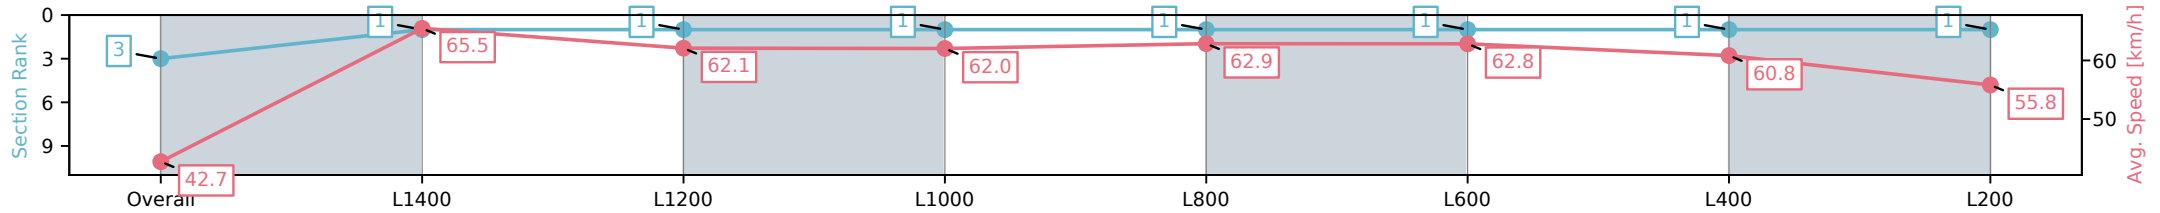

Sportsbet Gawler SA - Professional

Race 3: Gawler Arms Hotel Handicap - 1500m

14 December 2024 - 1:37PM

Track Rating: Good 4, Weather: Overcast, Rail Position: True

Section	Overall	L1400	L1200	L1000	L800	L600	L400	L200
Section Times	1:30.57 [3] (0:08.41)	1:22.16 [1] (0:11.02)	1:11.14 [1] (0:11.60)	0:59.54 [1] (0:11.69)	0:47.85 [1] (0:11.60)	0:36.25 [1] (0:11.47)	0:24.78 [1] (0:11.85)	0:12.93 [1] (0:12.93)
Average Speed [km/h]	42.7	65.5	62.1	62.0	62.9	62.8	60.8	55.8
Top Speed [km/h]	63.8	67.9	64.7	62.9	63.3	63.5	62.1	58.5
Avg. Dist. to Rail [m]	8.5	2.4	1.5	2.1	1.9	0.7	0.6	1.2
Avg. Stride Freq. [Hz]	2.2	2.4	2.3	2.3	2.4	2.4	2.3	2.3
Avg. Stride Length [m]	5.5	7.4	7.3	7.4	7.3	7.4	7.2	6.9