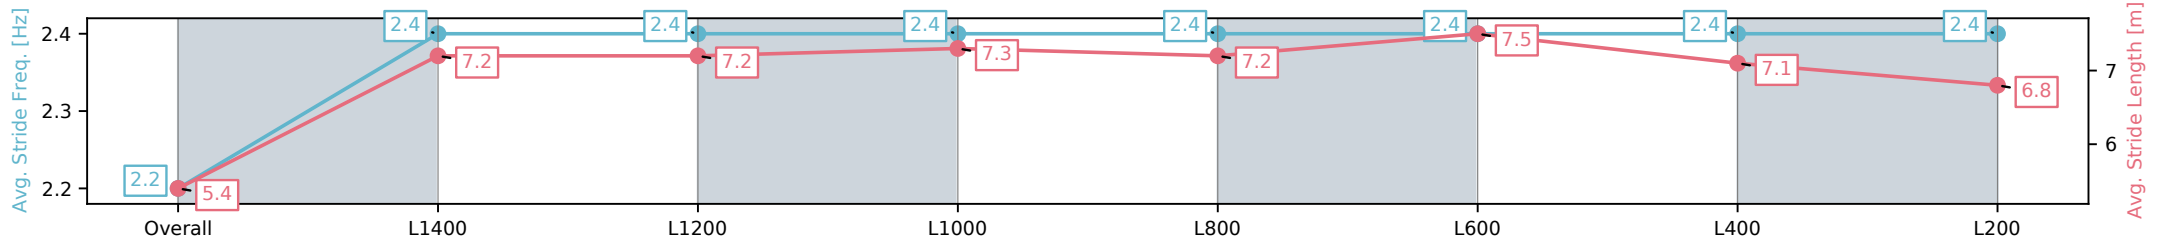

Sportsbet Gawler SA - Professional

Race 3: Gawler Arms Hotel Handicap - 1500m

14 December 2024 - 1:37PM

Track Rating: Good 4, Weather: Overcast, Rail Position: True

Section	Overall	L1400	L1200	L1000	L800	L600	L400	L200
Section Times	1:30.88 [5] (0:08.62)	1:22.26 [5] (0:11.47)	1:10.79 [6] (0:11.51)	0:59.28 [7] (0:11.71)	0:47.57 [6] (0:11.79)	0:35.78 [6] (0:11.59)	0:24.19 [7] (0:11.78)	0:12.41 [6] (0:12.41)
Average Speed [km/h]	41.9	63.0	62.8	61.7	61.9	63.0	61.8	58.0
Top Speed [km/h]	58.4	64.9	65.5	62.6	63.0	64.9	63.2	61.1
Avg. Dist. to Rail [m]	10.4	2.8	1.8	2.0	2.5	3.0	5.2	7.0
Avg. Stride Freq. [Hz]	2.2	2.4	2.4	2.4	2.4	2.4	2.4	2.4
Avg. Stride Length [m]	5.4	7.2	7.2	7.3	7.2	7.5	7.1	6.8