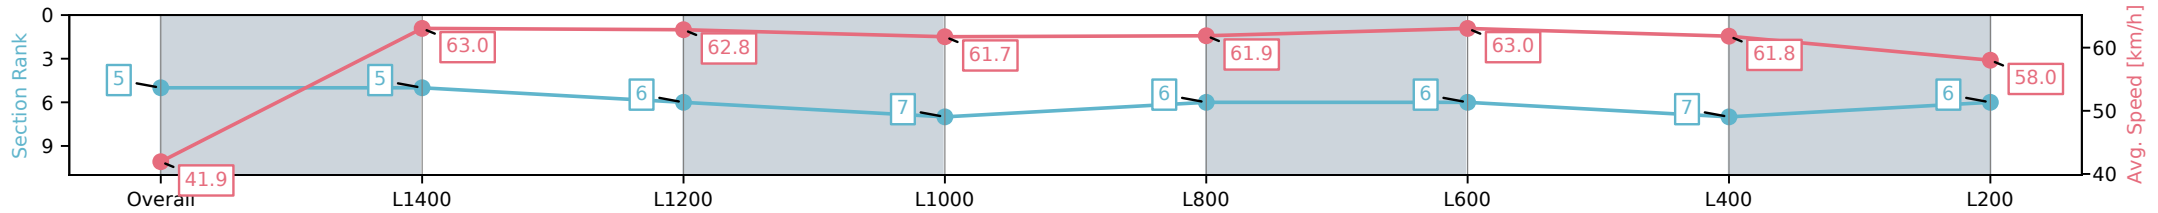

Sportsbet Gawler SA - Professional

Race 3: Gawler Arms Hotel Handicap - 1500m

14 December 2024 - 1:37PM

Track Rating: Good 4, Weather: Overcast, Rail Position: True

Section	Overall	L1400	L1200	L1000	L800	L600	L400	L200
Section Times	1:30.88 [5] (0:08.62)	1:22.26 [5] (0:11.47)	1:10.79 [6] (0:11.51)	0:59.28 [7] (0:11.71)	0:47.57 [6] (0:11.79)	0:35.78 [6] (0:11.59)	0:24.19 [7] (0:11.78)	0:12.41 [6] (0:12.41)
Average Speed [km/h]	41.9	63.0	62.8	61.7	61.9	63.0	61.8	58.0
Top Speed [km/h]	58.4	64.9	65.5	62.6	63.0	64.9	63.2	61.1
Avg. Dist. to Rail [m]	10.4	2.8	1.8	2.0	2.5	3.0	5.2	7.0
Avg. Stride Freq. [Hz]	2.2	2.4	2.4	2.4	2.4	2.4	2.4	2.4
Avg. Stride Length [m]	5.4	7.2	7.2	7.3	7.2	7.5	7.1	6.8