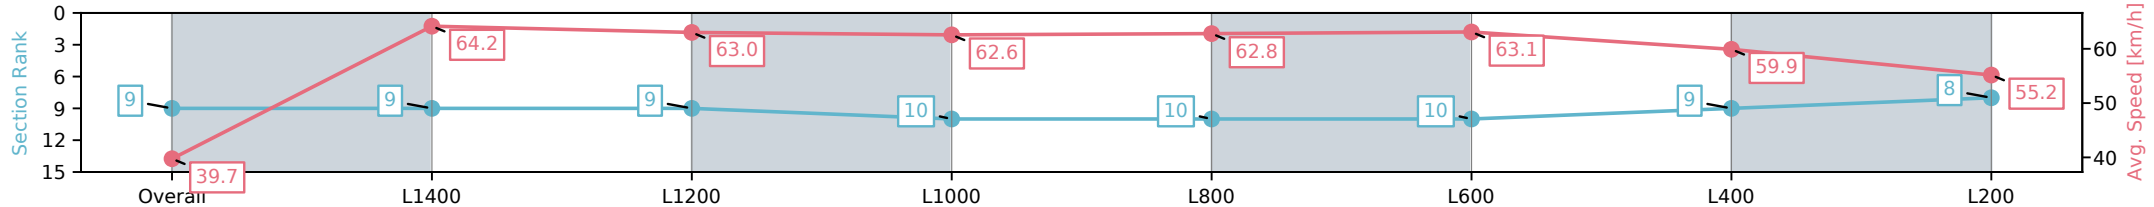

Horse/Jockey Name	LADY VANHUSEN/Sairyn Fawke
Finish Rank	9
Fastest Section Time (Section)	0:11.28 (L1400)
Top Speed [km/h] (Section)	65.3 (L1400)
Race State	Finished

Sportsbet Gawler SA - Professional
Race 2: Sportsbet Same Race Multi Maiden Plate - 1500m
14 December 2024 - 1:03PM
Track Rating: Good 4, Weather: Overcast, Rail Position: True

Section	Overall	L1400	L1200	L1000	L800	L600	L400	L200
Section Times	1:31.67 [9] (0:09.02)	1:22.65 [9] (0:11.28)	1:11.36 [9] (0:11.47)	0:59.89 [10] (0:11.61)	0:48.28 [10] (0:11.72)	0:36.56 [10] (0:11.44)	0:25.12 [9] (0:12.08)	0:13.04 [8] (0:13.04)
Average Speed [km/h]	39.7	64.2	63.0	62.6	62.8	63.1	59.9	55.2
Top Speed [km/h]	60.8	65.2	65.3	64.5	64.4	65.0	61.5	57.6
Avg. Dist. to Rail [m]	6.8	2.2	2.6	4.1	3.4	0.6	1.9	5.2
Avg. Stride Freq. [Hz]	2.3	2.4	2.3	2.3	2.3	2.4	2.4	2.3
Avg. Stride Length [m]	6.3	6.9	7.1	6.9	6.7	6.8	6.9	6.6

[ ] Ranking at each section and finish
-:-:- No data available at this section
NA No data available