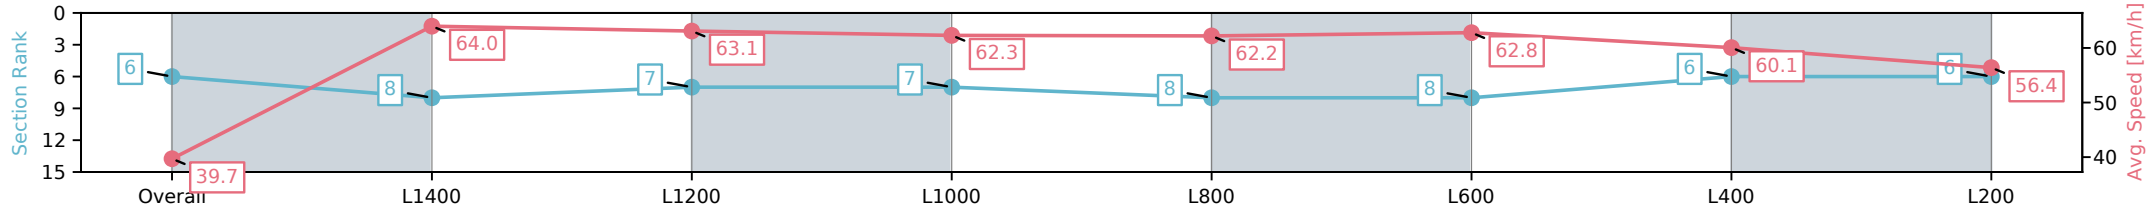

Horse/Jockey Name	IRISH THORN/Callan Murray
Finish Rank	6
Fastest Section Time (Section)	0:11.28 (L1400)
Top Speed [km/h] (Section)	65.0 (Overall)
Race State	Finished

Sportsbet Gawler SA - Professional
Race 2: Sportsbet Same Race Multi Maiden Plate - 1500m
14 December 2024 - 1:03PM
Track Rating: Good 4, Weather: Overcast, Rail Position: True

Section	Overall	L1400	L1200	L1000	L800	L600	L400	L200
Section Times	1:31.14 [6] (0:09.00)	1:22.14 [8] (0:11.28)	1:10.86 [7] (0:11.38)	0:59.48 [7] (0:11.57)	0:47.90 [8] (0:11.66)	0:36.24 [8] (0:11.43)	0:24.81 [6] (0:12.04)	0:12.77 [6] (0:12.77)
Average Speed [km/h]	39.7	64.0	63.1	62.3	62.2	62.8	60.1	56.4
Top Speed [km/h]	60.5	65.0	65.0	63.3	63.1	63.6	61.3	59.1
Avg. Dist. to Rail [m]	1.6	0.9	0.7	1.5	0.9	0.5	2.2	5.6
Avg. Stride Freq. [Hz]	2.2	2.5	2.4	2.4	2.4	2.4	2.4	2.4
Avg. Stride Length [m]	6.6	6.5	7.0	7.2	6.7	7.1	6.9	6.7

[ ] Ranking at each section and finish
-:-:- No data available at this section
NA No data available