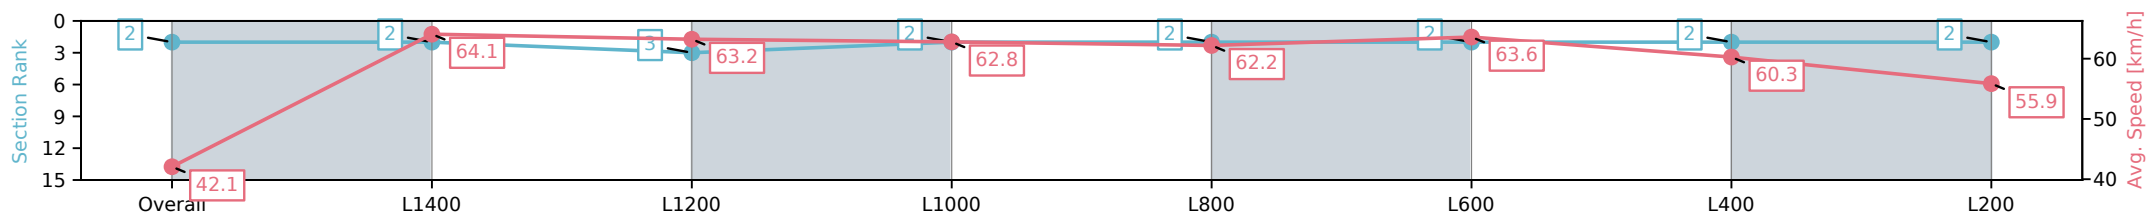

Horse/Jockey Name	IN THAT MODE/Rochelle Milnes
Finish Rank	2
Fastest Section Time (Section)	0:11.31 (L1400)
Top Speed [km/h] (Section)	65.1 (L800)
Race State	Finished

Sportsbet Gawler SA - Professional
Race 2: Sportsbet Same Race Multi Maiden Plate - 1500m
14 December 2024 - 1:03PM
Track Rating: Good 4, Weather: Overcast, Rail Position: True

Section	Overall	L1400	L1200	L1000	L800	L600	L400	L200
Section Times	1:30.62 [2] (0:08.55)	1:22.07 [2] (0:11.31)	1:10.76 [3] (0:11.33)	0:59.43 [2] (0:11.54)	0:47.89 [2] (0:11.65)	0:36.24 [2] (0:11.38)	0:24.86 [2] (0:11.94)	0:12.92 [2] (0:12.92)
Average Speed [km/h]	42.1	64.1	63.2	62.8	62.2	63.6	60.3	55.9
Top Speed [km/h]	63.8	64.8	64.9	64.1	64.1	65.1	63.9	58.4
Avg. Dist. to Rail [m]	9.9	2.7	0.3	1.1	0.9	0.7	1.9	2.6
Avg. Stride Freq. [Hz]	2.3	2.3	2.3	2.3	2.3	2.3	2.3	2.2
Avg. Stride Length [m]	6.8	7.6	7.6	7.8	6.5	7.3	7.2	6.9

[ ] Ranking at each section and finish
-:-:- No data available at this section
NA No data available