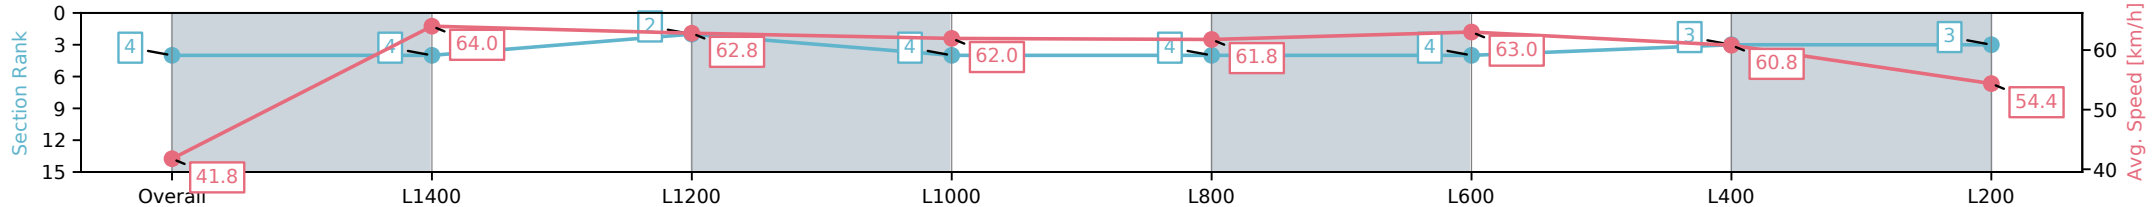

Horse/Jockey Name	CRACKEN GOOD TIME/Justin Potter
Finish Rank	4
Fastest Section Time (Section)	0:11.21 (L1400)
Top Speed [km/h] (Section)	65.9 (Overall)
Race State	Finished

Sportsbet Gawler SA - Professional
Race 2: Sportsbet Same Race Multi Maiden Plate - 1500m
14 December 2024 - 1:03PM
Track Rating: Good 4, Weather: Overcast, Rail Position: True

Section	Overall	L1400	L1200	L1000	L800	L600	L400	L200
Section Times	1:30.96 [4] (0:08.64)	1:22.32 [4] (0:11.21)	1:11.11 [2] (0:11.47)	0:59.64 [4] (0:11.70)	0:47.94 [4] (0:11.56)	0:36.37 [4] (0:11.35)	0:25.02 [3] (0:11.80)	0:13.22 [3] (0:13.22)
Average Speed [km/h]	41.8	64.0	62.8	62.0	61.8	63.0	60.8	54.4
Top Speed [km/h]	60.6	65.9	65.0	63.4	65.5	64.6	63.5	58.3
Avg. Dist. to Rail [m]	4.7	0.6	0.3	1.5	1.4	1.9	1.0	0.6
Avg. Stride Freq. [Hz]	2.4	2.5	2.4	2.3	2.3	2.4	2.3	2.2
Avg. Stride Length [m]	6.2	7.2	7.3	7.4	6.9	7.2	7.2	6.9

[ ] Ranking at each section and finish
-:-:- No data available at this section
NA No data available