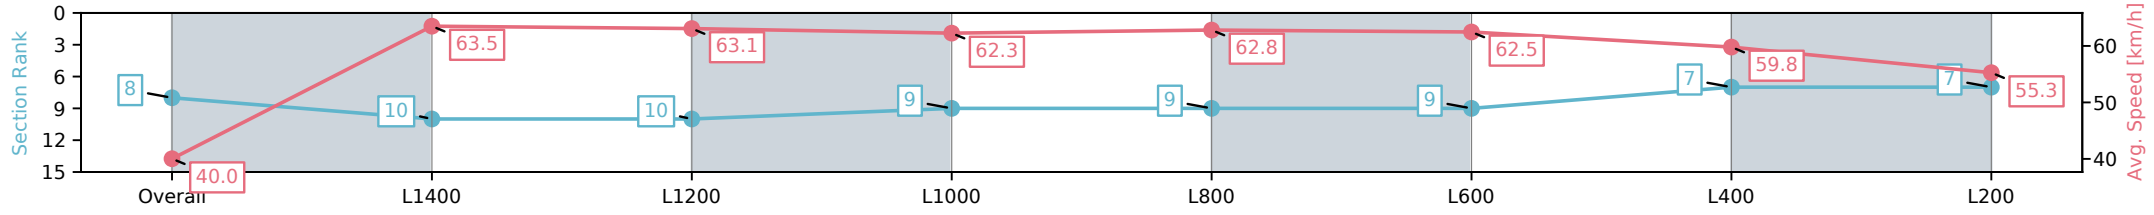

Sportsbet Gawler SA - Professional
 Race 2: Sportsbet Same Race Multi Maiden Plate - 1500m
 14 December 2024 - 1:03PM
 Track Rating: Good 4, Weather: Overcast, Rail Position: True

Section	Overall	L1400	L1200	L1000	L800	L600	L400	L200
Section Times	1:31.63 [8] (0:09.04)	1:22.59 [10] (0:11.32)	1:11.27 [10] (0:11.40)	0:59.87 [9] (0:11.59)	0:48.28 [9] (0:11.55)	0:36.73 [9] (0:11.53)	0:25.20 [7] (0:12.15)	0:13.05 [7] (0:13.05)
Average Speed [km/h]	40.0	63.5	63.1	62.3	62.8	62.5	59.8	55.3
Top Speed [km/h]	61.9	65.4	65.7	63.3	64.8	64.0	60.8	58.1
Avg. Dist. to Rail [m]	4.8	1.3	0.2	0.8	0.7	0.9	5.1	7.4
Avg. Stride Freq. [Hz]	2.2	2.4	2.3	2.3	2.3	2.3	2.3	2.3
Avg. Stride Length [m]	6.5	7.4	7.5	7.5	6.9	7.4	7.1	6.8