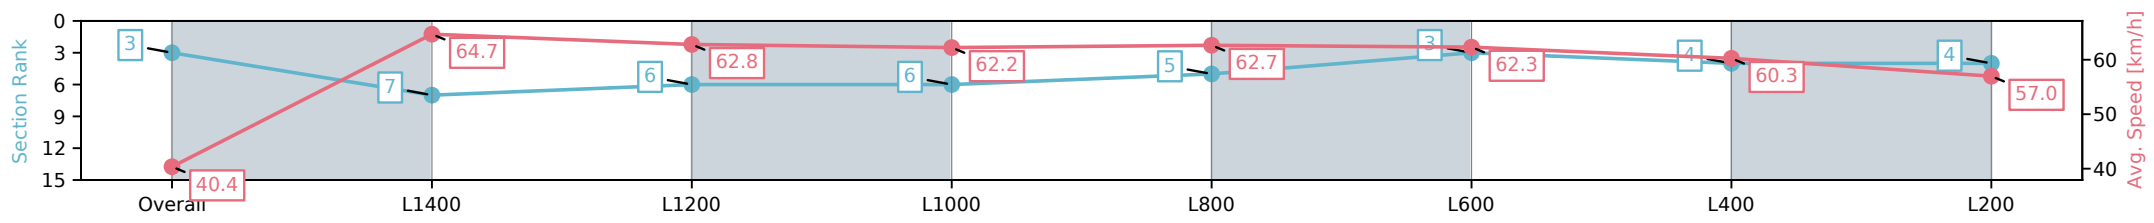

Horse/Jockey Name	GURU WARRIOR/Taylor Johnstone
Finish Rank	3
Fastest Section Time (Section)	0:11.13 (L1400)
Top Speed [km/h] (Section)	66.5 (Overall)
Race State	Finished

Sportsbet Gawler SA - Professional
Race 2: Sportsbet Same Race Multi Maiden Plate - 1500m
14 December 2024 - 1:03PM
Track Rating: Good 4, Weather: Overcast, Rail Position: True

Section	Overall	L1400	L1200	L1000	L800	L600	L400	L200
Section Times	1:30.72 [3] (0:08.89)	1:21.83 [7] (0:11.13)	1:10.70 [6] (0:11.47)	0:59.23 [6] (0:11.59)	0:47.64 [5] (0:11.50)	0:36.14 [3] (0:11.56)	0:24.58 [4] (0:11.98)	0:12.60 [4] (0:12.60)
Average Speed [km/h]	40.4	64.7	62.8	62.2	62.7	62.3	60.3	57.0
Top Speed [km/h]	62.1	66.5	64.6	63.0	63.8	63.9	62.2	59.7
Avg. Dist. to Rail [m]	5.4	1.0	0.4	1.4	0.7	0.4	1.5	4.7
Avg. Stride Freq. [Hz]	2.3	2.4	2.3	2.3	2.3	2.3	2.3	2.2
Avg. Stride Length [m]	6.5	7.5	7.5	7.7	7.4	7.6	7.3	7.2

[ ] Ranking at each section and finish
-:-:- No data available at this section
NA No data available