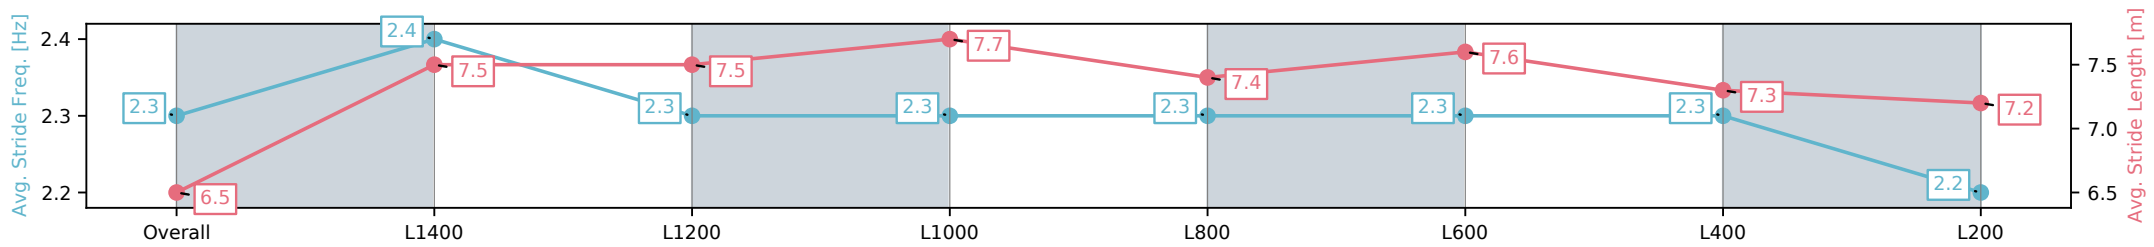

Horse/Jockey Name	GURU WARRIOR/Taylor Johnstone
Finish Rank	3
Fastest Section Time (Section)	0:11.13 (L1400)
Top Speed [km/h] (Section)	66.5 (Overall)
Race State	Finished

Sportsbet Gawler SA - Professional
Race 2: Sportsbet Same Race Multi Maiden Plate - 1500m
14 December 2024 - 1:03PM
Track Rating: Good 4, Weather: Overcast, Rail Position: True

Section	Overall	L1400	L1200	L1000	L800	L600	L400	L200
Section Times	1:30.72 [3] (0:08.89)	1:21.83 [7] (0:11.13)	1:10.70 [6] (0:11.47)	0:59.23 [6] (0:11.59)	0:47.64 [5] (0:11.50)	0:36.14 [3] (0:11.56)	0:24.58 [4] (0:11.98)	0:12.60 [4] (0:12.60)
Average Speed [km/h]	40.4	64.7	62.8	62.2	62.7	62.3	60.3	57.0
Top Speed [km/h]	62.1	66.5	64.6	63.0	63.8	63.9	62.2	59.7
Avg. Dist. to Rail [m]	5.4	1.0	0.4	1.4	0.7	0.4	1.5	4.7
Avg. Stride Freq. [Hz]	2.3	2.4	2.3	2.3	2.3	2.3	2.3	2.2
Avg. Stride Length [m]	6.5	7.5	7.5	7.7	7.4	7.6	7.3	7.2

[ ] Ranking at each section and finish
-:-:- No data available at this section
NA No data available