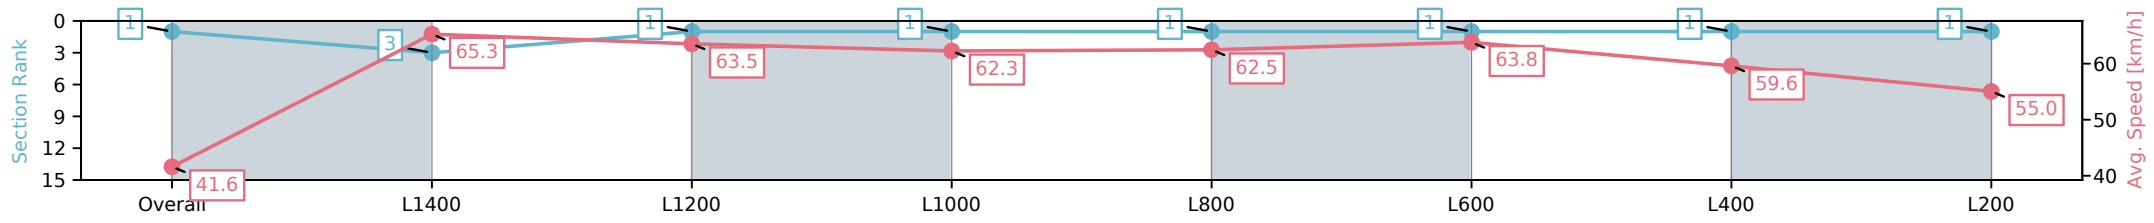

Horse/Jockey Name	COMMISSIONS/Jake Toeroek
Finish Rank	1
Fastest Section Time (Section)	0:11.05 (L1400)
Top Speed [km/h] (Section)	67.1 (Overall)
Race State	Finished

Sportsbet Gawler SA - Professional
Race 2: Sportsbet Same Race Multi Maiden Plate - 1500m
14 December 2024 - 1:03PM
Track Rating: Good 4, Weather: Overcast, Rail Position: True

Section	Overall	L1400	L1200	L1000	L800	L600	L400	L200
Section Times	1:30.46 [1] (0:08.63)	1:21.83 [3] (0:11.05)	1:10.78 [1] (0:11.35)	0:59.43 [1] (0:11.55)	0:47.88 [1] (0:11.44)	0:36.44 [1] (0:11.24)	0:25.20 [1] (0:12.10)	0:13.10 [1] (0:13.10)
Average Speed [km/h]	41.6	65.3	63.5	62.3	62.5	63.8	59.6	55.0
Top Speed [km/h]	62.1	67.1	65.5	63.0	64.9	65.5	62.3	57.8
Avg. Dist. to Rail [m]	6.2	1.7	0.6	0.7	1.2	0.7	1.7	2.7
Avg. Stride Freq. [Hz]	2.2	2.4	2.4	2.3	2.3	2.4	2.3	2.3
Avg. Stride Length [m]	6.8	7.1	7.2	7.3	7.4	7.0	6.6	6.7

[ ] Ranking at each section and finish
-:-:- No data available at this section
NA No data available