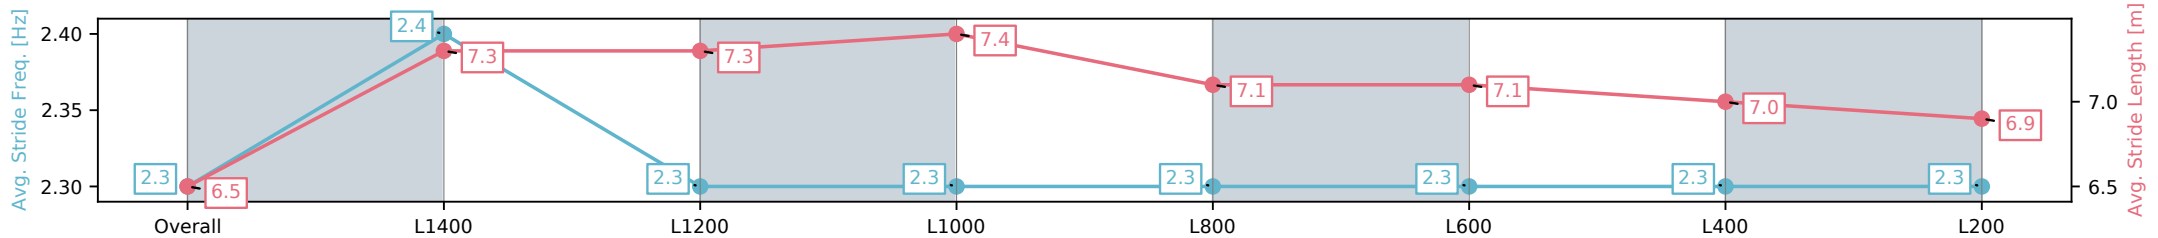

Horse/Jockey Name	ANNANDA/Lachlan Neindorf
Finish Rank	5
Fastest Section Time (Section)	0:11.33 (L1400)
Top Speed [km/h] (Section)	64.7 (Overall)
Race State	Finished

Sportsbet Gawler SA - Professional
Race 2: Sportsbet Same Race Multi Maiden Plate - 1500m

14 December 2024 - 1:03PM

Track Rating: Good 4, Weather: Overcast, Rail Position: True

Section	Overall	L1400	L1200	L1000	L800	L600	L400	L200
Section Times	1:30.97 [5] (0:08.69)	1:22.28 [5] (0:11.33)	1:10.95 [5] (0:11.46)	0:59.49 [5] (0:11.63)	0:47.86 [6] (0:11.67)	0:36.19 [6] (0:11.43)	0:24.76 [5] (0:12.03)	0:12.73 [5] (0:12.73)
Average Speed [km/h]	41.4	63.5	62.9	62.1	62.0	62.4	59.5	56.7
Top Speed [km/h]	59.8	64.7	64.3	62.8	62.8	63.1	61.4	57.7
Avg. Dist. to Rail [m]	2.0	0.5	0.3	1.0	0.6	1.7	1.2	2.0
Avg. Stride Freq. [Hz]	2.3	2.4	2.3	2.3	2.3	2.3	2.3	2.3
Avg. Stride Length [m]	6.5	7.3	7.3	7.4	7.1	7.1	7.0	6.9

- [ ] Ranking at each section and finish
- -:-:- No data available at this section
- NA No data available