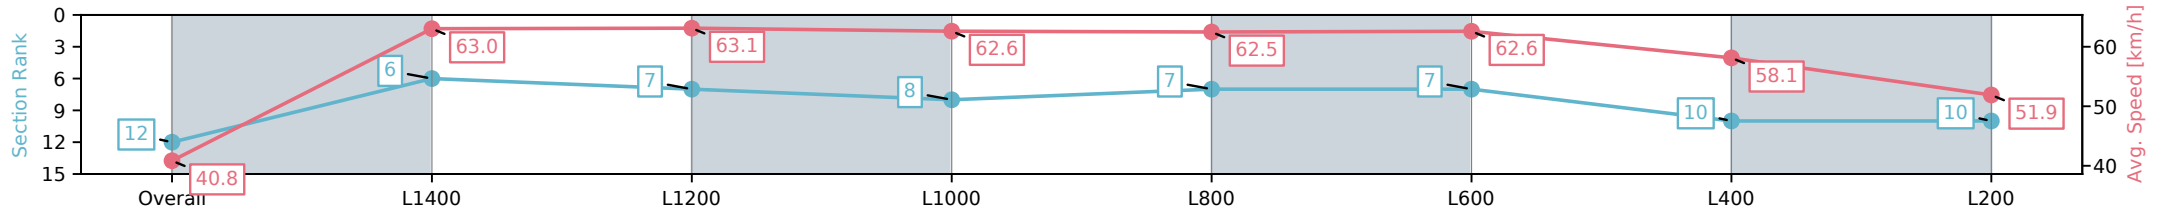

Horse/Jockey Name	BELLEZZE/Kayla Crowther
Finish Rank	12
Fastest Section Time (Section)	0:11.40 (L1200)
Top Speed [km/h] (Section)	64.9 (L1400)
Race State	Finished

Sportsbet Gawler SA - Professional
Race 2: Sportsbet Same Race Multi Maiden Plate - 1500m
14 December 2024 - 1:03PM
Track Rating: Good 4, Weather: Overcast, Rail Position: True

Section	Overall	L1400	L1200	L1000	L800	L600	L400	L200
Section Times	1:33.00 [12] (0:08.77)	1:24.23 [6] (0:11.51)	1:12.72 [7] (0:11.40)	1:01.32 [8] (0:11.51)	0:49.81 [7] (0:11.69)	0:38.12 [7] (0:11.74)	0:26.38 [10] (0:12.52)	0:13.86 [10] (0:13.86)
Average Speed [km/h]	40.8	63.0	63.1	62.6	62.5	62.6	58.1	51.9
Top Speed [km/h]	60.2	64.7	64.9	63.9	63.3	63.2	61.8	56.0
Avg. Dist. to Rail [m]	8.8	2.6	0.9	1.4	2.0	4.4	5.9	6.6
Avg. Stride Freq. [Hz]	2.3	2.4	2.4	2.4	2.4	2.4	2.4	2.3
Avg. Stride Length [m]	6.4	7.3	7.3	7.4	7.2	7.2	6.8	6.3

- [ ] Ranking at each section and finish
- -:-:- No data available at this section
- NA No data available