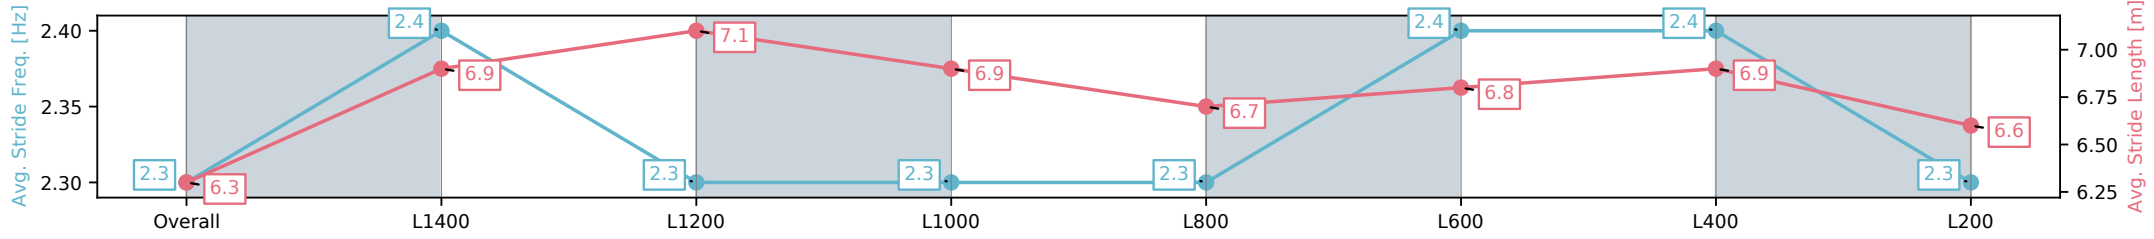

Horse/Jockey Name	LADY VANHUSEN/Sairyn Fawke
Finish Rank	9
Fastest Section Time (Section)	0:11.28 (L1400)
Top Speed [km/h] (Section)	65.3 (L1400)
Race State	Finished

Sportsbet Gawler SA - Professional
Race 2: Sportsbet Same Race Multi Maiden Plate - 1500m
14 December 2024 - 1:03PM
Track Rating: Good 4, Weather: Overcast, Rail Position: True

Section	Overall	L1400	L1200	L1000	L800	L600	L400	L200
Section Times	1:31.67 [9] (0:09.02)	1:22.65 [9] (0:11.28)	1:11.36 [9] (0:11.47)	0:59.89 [10] (0:11.61)	0:48.28 [10] (0:11.72)	0:36.56 [10] (0:11.44)	0:25.12 [9] (0:12.08)	0:13.04 [8] (0:13.04)
Average Speed [km/h]	39.7	64.2	63.0	62.6	62.8	63.1	59.9	55.2
Top Speed [km/h]	60.8	65.2	65.3	64.5	64.4	65.0	61.5	57.6
Avg. Dist. to Rail [m]	6.8	2.2	2.6	4.1	3.4	0.6	1.9	5.2
Avg. Stride Freq. [Hz]	2.3	2.4	2.3	2.3	2.3	2.4	2.4	2.3
Avg. Stride Length [m]	6.3	6.9	7.1	6.9	6.7	6.8	6.9	6.6

[ ] Ranking at each section and finish
-:-:- No data available at this section
NA No data available