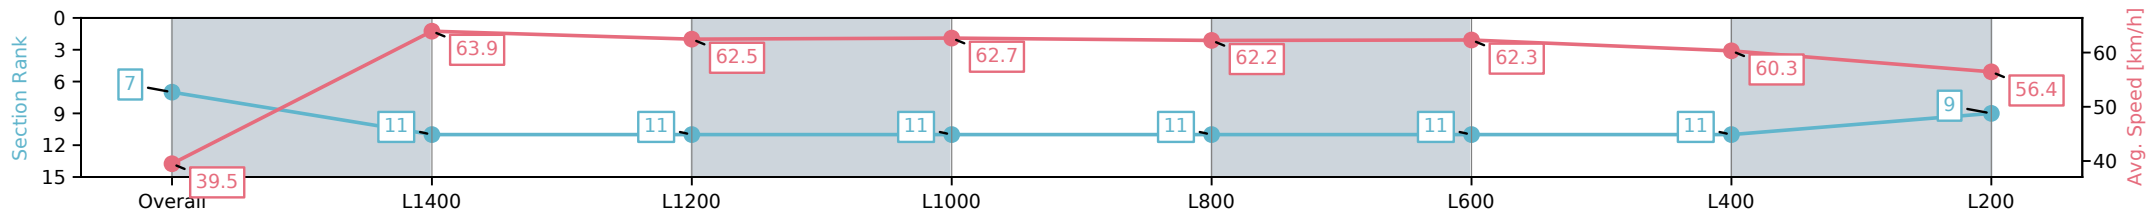

Sportsbet Gawler SA - Professional
 Race 2: Sportsbet Same Race Multi Maiden Plate - 1500m
 14 December 2024 - 1:03PM
 Track Rating: Good 4, Weather: Overcast, Rail Position: True

Section	Overall	L1400	L1200	L1000	L800	L600	L400	L200
Section Times	1:31.60 [7] (0:09.15)	1:22.45 [11] (0:11.28)	1:11.17 [11] (0:11.48)	0:59.69 [11] (0:11.53)	0:48.16 [11] (0:11.67)	0:36.49 [11] (0:11.73)	0:24.76 [11] (0:12.03)	0:12.73 [9] (0:12.73)
Average Speed [km/h]	39.5	63.9	62.5	62.7	62.2	62.3	60.3	56.4
Top Speed [km/h]	61.1	65.2	65.1	63.8	63.4	63.1	62.1	58.6
Avg. Dist. to Rail [m]	7.4	1.2	1.0	0.8	1.6	2.9	3.4	5.2
Avg. Stride Freq. [Hz]	2.3	2.5	2.4	2.4	2.4	2.4	2.4	2.4
Avg. Stride Length [m]	6.2	7.3	7.1	7.3	7.2	7.2	7.0	6.7