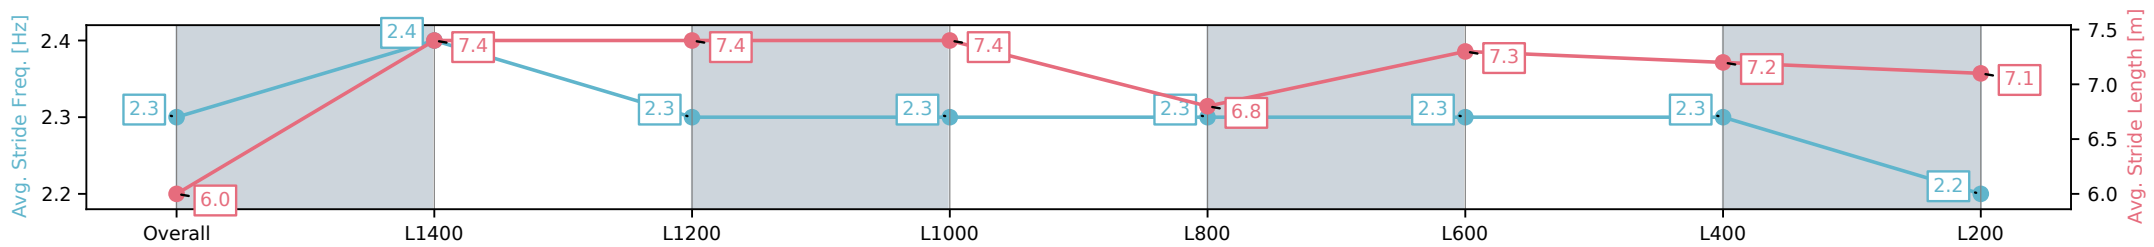

[] Ranking at each section and finish
 -:-:- No data available at this section
 NA No data available

Horse/Jockey Name	NAVAL ENSIGN/Jacob Opperman
Finish Rank	10
Fastest Section Time (Section)	0:11.51 (L1200)
Top Speed [km/h] (Section)	64.3 (L800)
Race State	Finished

[] Ranking at each section and finish
 -:-:- No data available at this section
 NA No data available

Horse/Jockey Name	CAPE SIZE/Alana Livesey
Finish Rank	11
Fastest Section Time (Section)	0:11.36 (L1200)
Top Speed [km/h] (Section)	66.0 (Overall)
Race State	Finished