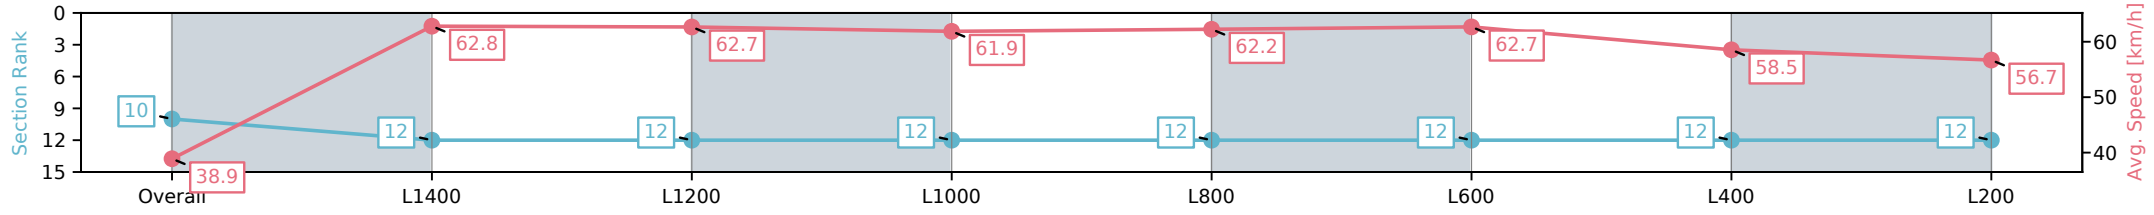

Horse/Jockey Name	NAVAL ENSIGN/Jacob Opperman
Finish Rank	10
Fastest Section Time (Section)	0:11.51 (L1200)
Top Speed [km/h] (Section)	64.3 (L800)
Race State	Finished

Sportsbet Gawler SA - Professional
Race 2: Sportsbet Same Race Multi Maiden Plate - 1500m
14 December 2024 - 1:03PM
Track Rating: Good 4, Weather: Overcast, Rail Position: True

Section	Overall	L1400	L1200	L1000	L800	L600	L400	L200
Section Times	1:32.13 [10] (0:09.25)	1:22.88 [12] (0:11.52)	1:11.36 [12] (0:11.51)	0:59.85 [12] (0:11.65)	0:48.20 [12] (0:11.61)	0:36.59 [12] (0:11.59)	0:25.00 [12] (0:12.32)	0:12.68 [12] (0:12.68)
Average Speed [km/h]	38.9	62.8	62.7	61.9	62.2	62.7	58.5	56.7
Top Speed [km/h]	57.5	63.8	63.9	62.7	63.8	64.3	60.2	58.1
Avg. Dist. to Rail [m]	11.6	2.7	1.0	1.7	0.7	1.2	2.0	2.8
Avg. Stride Freq. [Hz]	2.3	2.4	2.3	2.3	2.3	2.3	2.3	2.2
Avg. Stride Length [m]	6.0	7.4	7.4	7.4	6.8	7.3	7.2	7.1

[ ] Ranking at each section and finish
-:-:- No data available at this section
NA No data available