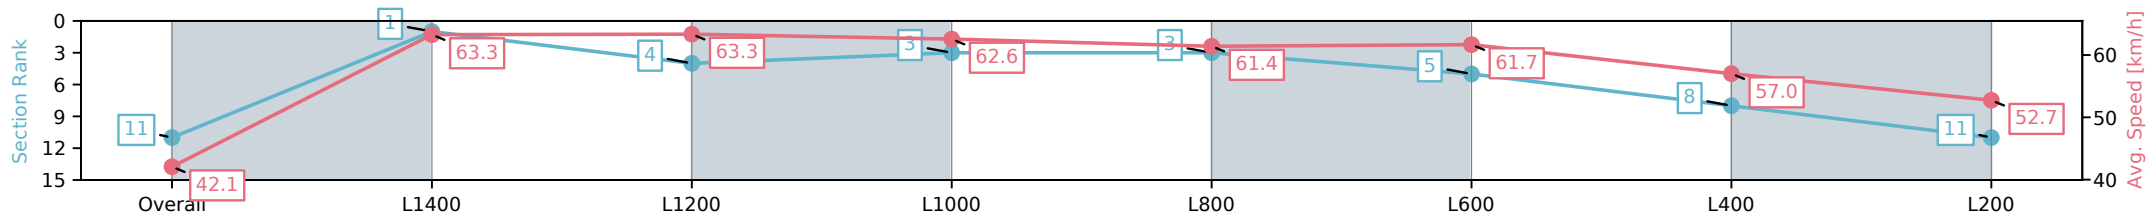

Horse/Jockey Name	CAPE SIZE/Alana Livesey
Finish Rank	11
Fastest Section Time (Section)	0:11.36 (L1200)
Top Speed [km/h] (Section)	66.0 (Overall)
Race State	Finished

Sportsbet Gawler SA - Professional
Race 2: Sportsbet Same Race Multi Maiden Plate - 1500m
14 December 2024 - 1:03PM
Track Rating: Good 4, Weather: Overcast, Rail Position: True

Section	Overall	L1400	L1200	L1000	L800	L600	L400	L200
Section Times	1:32.92 [11] (0:08.51)	1:24.41 [1] (0:11.43)	1:12.98 [4] (0:11.36)	1:01.62 [3] (0:11.56)	0:50.06 [3] (0:11.79)	0:38.27 [5] (0:11.86)	0:26.41 [8] (0:12.75)	0:13.66 [11] (0:13.66)
Average Speed [km/h]	42.1	63.3	63.3	62.6	61.4	61.7	57.0	52.7
Top Speed [km/h]	60.8	66.0	65.9	63.6	63.3	63.2	59.5	54.8
Avg. Dist. to Rail [m]	10.4	2.6	0.4	0.8	1.6	2.5	4.7	4.8
Avg. Stride Freq. [Hz]	2.2	2.3	2.4	2.3	2.3	2.3	2.2	2.2
Avg. Stride Length [m]	7.0	7.6	7.4	7.6	7.4	7.4	7.0	6.7

[ ] Ranking at each section and finish
-:-:- No data available at this section
NA No data available