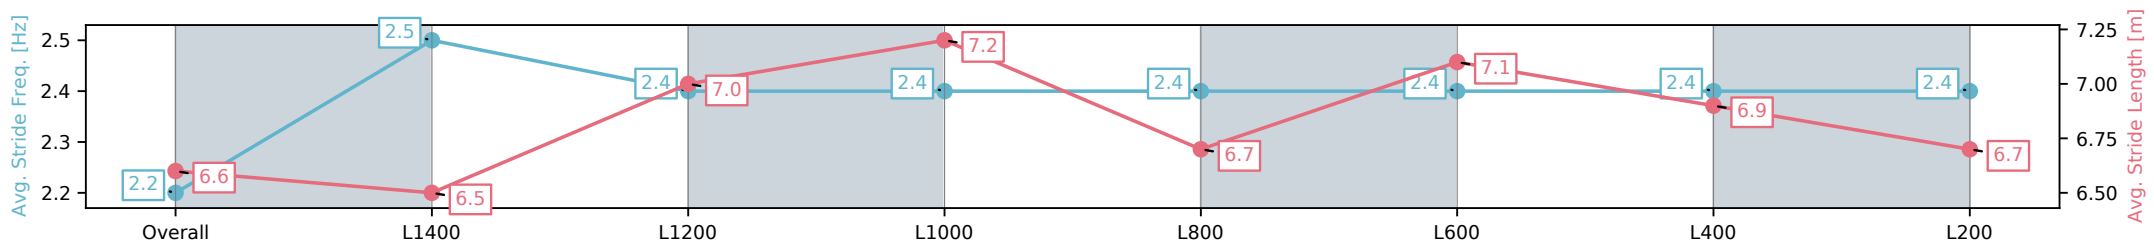

Horse/Jockey Name	IRISH THORN/Callan Murray
Finish Rank	6
Fastest Section Time (Section)	0:11.28 (L1400)
Top Speed [km/h] (Section)	65.0 (Overall)
Race State	Finished

Sportsbet Gawler SA - Professional
Race 2: Sportsbet Same Race Multi Maiden Plate - 1500m
14 December 2024 - 1:03PM
Track Rating: Good 4, Weather: Overcast, Rail Position: True

Section	Overall	L1400	L1200	L1000	L800	L600	L400	L200
Section Times	1:31.14 [6] (0:09.00)	1:22.14 [8] (0:11.28)	1:10.86 [7] (0:11.38)	0:59.48 [7] (0:11.57)	0:47.90 [8] (0:11.66)	0:36.24 [8] (0:11.43)	0:24.81 [6] (0:12.04)	0:12.77 [6] (0:12.77)
Average Speed [km/h]	39.7	64.0	63.1	62.3	62.2	62.8	60.1	56.4
Top Speed [km/h]	60.5	65.0	65.0	63.3	63.1	63.6	61.3	59.1
Avg. Dist. to Rail [m]	1.6	0.9	0.7	1.5	0.9	0.5	2.2	5.6
Avg. Stride Freq. [Hz]	2.2	2.5	2.4	2.4	2.4	2.4	2.4	2.4
Avg. Stride Length [m]	6.6	6.5	7.0	7.2	6.7	7.1	6.9	6.7

[ ] Ranking at each section and finish
-:-:- No data available at this section
NA No data available