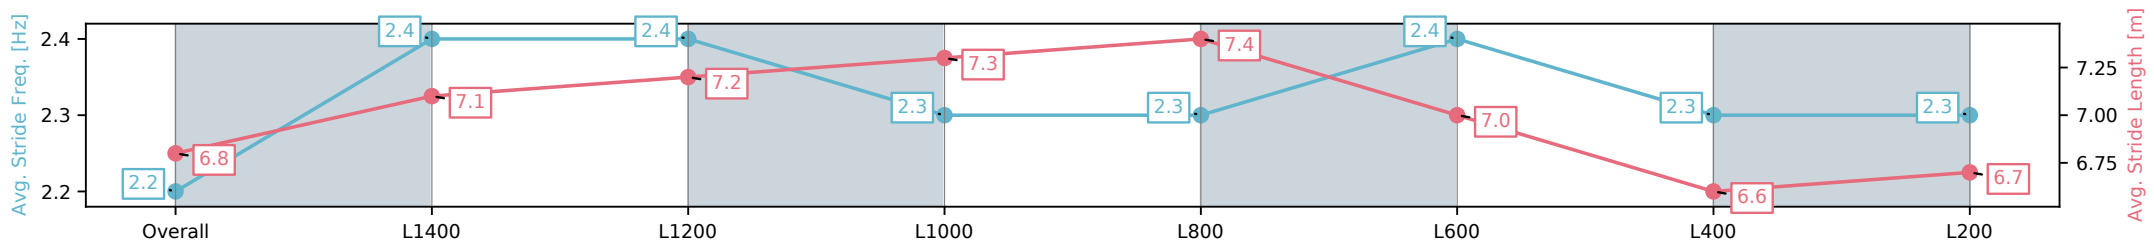

Horse/Jockey Name	COMMISSIONS/Jake Toeroek
Finish Rank	1
Fastest Section Time (Section)	0:11.05 (L1400)
Top Speed [km/h] (Section)	67.1 (Overall)
Race State	Finished

Sportsbet Gawler SA - Professional
Race 2: Sportsbet Same Race Multi Maiden Plate - 1500m
14 December 2024 - 1:03PM
Track Rating: Good 4, Weather: Overcast, Rail Position: True

Section	Overall	L1400	L1200	L1000	L800	L600	L400	L200
Section Times	1:30.46 [1] (0:08.63)	1:21.83 [3] (0:11.05)	1:10.78 [1] (0:11.35)	0:59.43 [1] (0:11.55)	0:47.88 [1] (0:11.44)	0:36.44 [1] (0:11.24)	0:25.20 [1] (0:12.10)	0:13.10 [1] (0:13.10)
Average Speed [km/h]	41.6	65.3	63.5	62.3	62.5	63.8	59.6	55.0
Top Speed [km/h]	62.1	67.1	65.5	63.0	64.9	65.5	62.3	57.8
Avg. Dist. to Rail [m]	6.2	1.7	0.6	0.7	1.2	0.7	1.7	2.7
Avg. Stride Freq. [Hz]	2.2	2.4	2.4	2.3	2.3	2.4	2.3	2.3
Avg. Stride Length [m]	6.8	7.1	7.2	7.3	7.4	7.0	6.6	6.7

[ ] Ranking at each section and finish
-:-:- No data available at this section
NA No data available