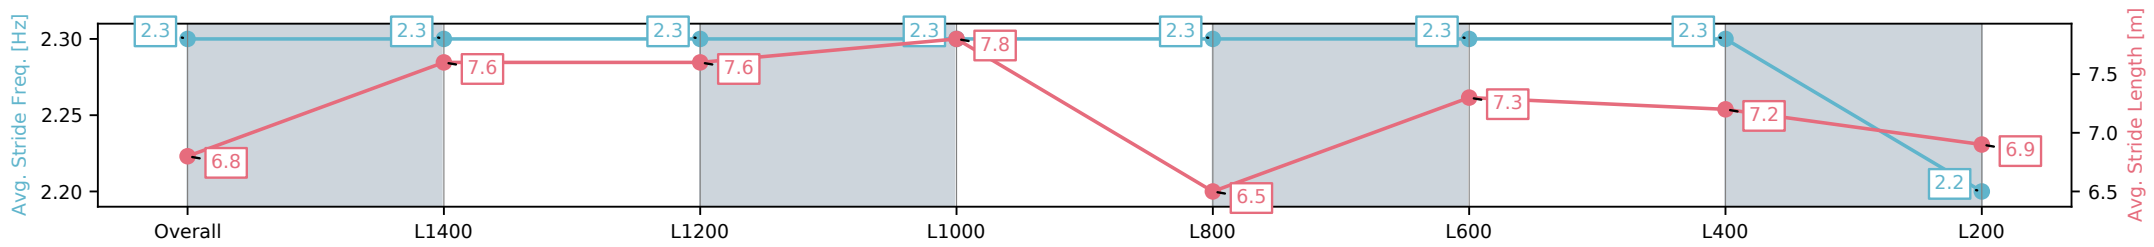

Horse/Jockey Name	IN THAT MODE/Rochelle Milnes
Finish Rank	2
Fastest Section Time (Section)	0:11.31 (L1400)
Top Speed [km/h] (Section)	65.1 (L800)
Race State	Finished

Sportsbet Gawler SA - Professional
Race 2: Sportsbet Same Race Multi Maiden Plate - 1500m
14 December 2024 - 1:03PM
Track Rating: Good 4, Weather: Overcast, Rail Position: True

Section	Overall	L1400	L1200	L1000	L800	L600	L400	L200
Section Times	1:30.62 [2] (0:08.55)	1:22.07 [2] (0:11.31)	1:10.76 [3] (0:11.33)	0:59.43 [2] (0:11.54)	0:47.89 [2] (0:11.65)	0:36.24 [2] (0:11.38)	0:24.86 [2] (0:11.94)	0:12.92 [2] (0:12.92)
Average Speed [km/h]	42.1	64.1	63.2	62.8	62.2	63.6	60.3	55.9
Top Speed [km/h]	63.8	64.8	64.9	64.1	64.1	65.1	63.9	58.4
Avg. Dist. to Rail [m]	9.9	2.7	0.3	1.1	0.9	0.7	1.9	2.6
Avg. Stride Freq. [Hz]	2.3	2.3	2.3	2.3	2.3	2.3	2.3	2.2
Avg. Stride Length [m]	6.8	7.6	7.6	7.8	6.5	7.3	7.2	6.9

[ ] Ranking at each section and finish
-:-:- No data available at this section
NA No data available