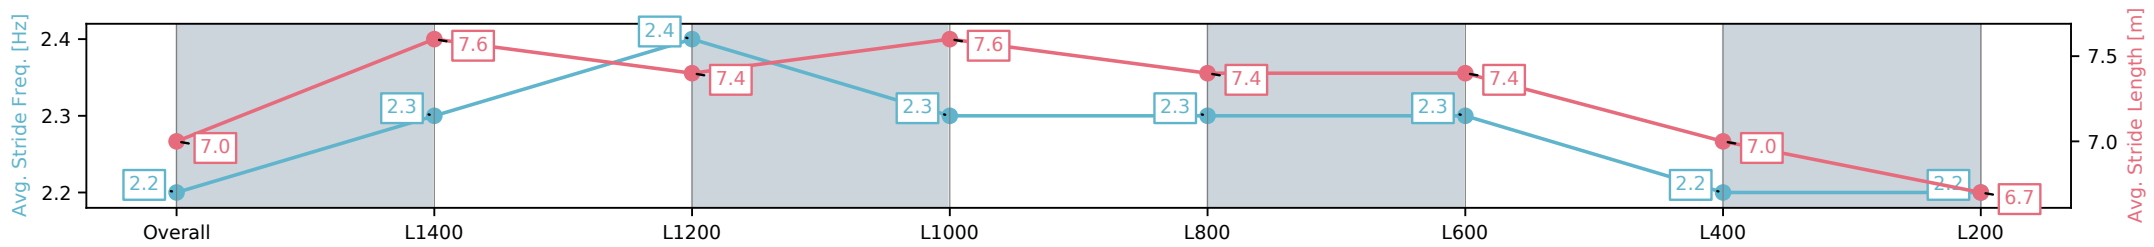

Horse/Jockey Name	CAPE SIZE/Alana Livesey
Finish Rank	11
Fastest Section Time (Section)	0:11.36 (L1200)
Top Speed [km/h] (Section)	66.0 (Overall)
Race State	Finished

Sportsbet Gawler SA - Professional
Race 2: Sportsbet Same Race Multi Maiden Plate - 1500m
14 December 2024 - 1:03PM
Track Rating: Good 4, Weather: Overcast, Rail Position: True

Section	Overall	L1400	L1200	L1000	L800	L600	L400	L200
Section Times	1:32.92 [11] (0:08.51)	1:24.41 [1] (0:11.43)	1:12.98 [4] (0:11.36)	1:01.62 [3] (0:11.56)	0:50.06 [3] (0:11.79)	0:38.27 [5] (0:11.86)	0:26.41 [8] (0:12.75)	0:13.66 [11] (0:13.66)
Average Speed [km/h]	42.1	63.3	63.3	62.6	61.4	61.7	57.0	52.7
Top Speed [km/h]	60.8	66.0	65.9	63.6	63.3	63.2	59.5	54.8
Avg. Dist. to Rail [m]	10.4	2.6	0.4	0.8	1.6	2.5	4.7	4.8
Avg. Stride Freq. [Hz]	2.2	2.3	2.4	2.3	2.3	2.3	2.2	2.2
Avg. Stride Length [m]	7.0	7.6	7.4	7.6	7.4	7.4	7.0	6.7

[ ] Ranking at each section and finish
-:-:- No data available at this section
NA No data available