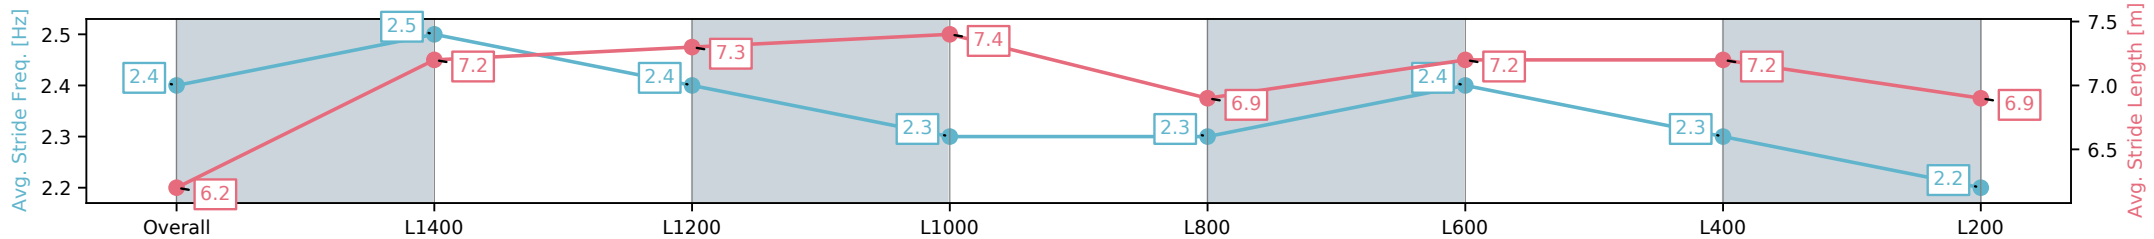

Horse/Jockey Name	CRACKEN GOOD TIME/Justin Potter
Finish Rank	4
Fastest Section Time (Section)	0:11.21 (L1400)
Top Speed [km/h] (Section)	65.9 (Overall)
Race State	Finished

Sportsbet Gawler SA - Professional
Race 2: Sportsbet Same Race Multi Maiden Plate - 1500m
14 December 2024 - 1:03PM
Track Rating: Good 4, Weather: Overcast, Rail Position: True

Section	Overall	L1400	L1200	L1000	L800	L600	L400	L200
Section Times	1:30.96 [4] (0:08.64)	1:22.32 [4] (0:11.21)	1:11.11 [2] (0:11.47)	0:59.64 [4] (0:11.70)	0:47.94 [4] (0:11.56)	0:36.37 [4] (0:11.35)	0:25.02 [3] (0:11.80)	0:13.22 [3] (0:13.22)
Average Speed [km/h]	41.8	64.0	62.8	62.0	61.8	63.0	60.8	54.4
Top Speed [km/h]	60.6	65.9	65.0	63.4	65.5	64.6	63.5	58.3
Avg. Dist. to Rail [m]	4.7	0.6	0.3	1.5	1.4	1.9	1.0	0.6
Avg. Stride Freq. [Hz]	2.4	2.5	2.4	2.3	2.3	2.4	2.3	2.2
Avg. Stride Length [m]	6.2	7.2	7.3	7.4	6.9	7.2	7.2	6.9

[ ] Ranking at each section and finish
-:-:- No data available at this section
NA No data available