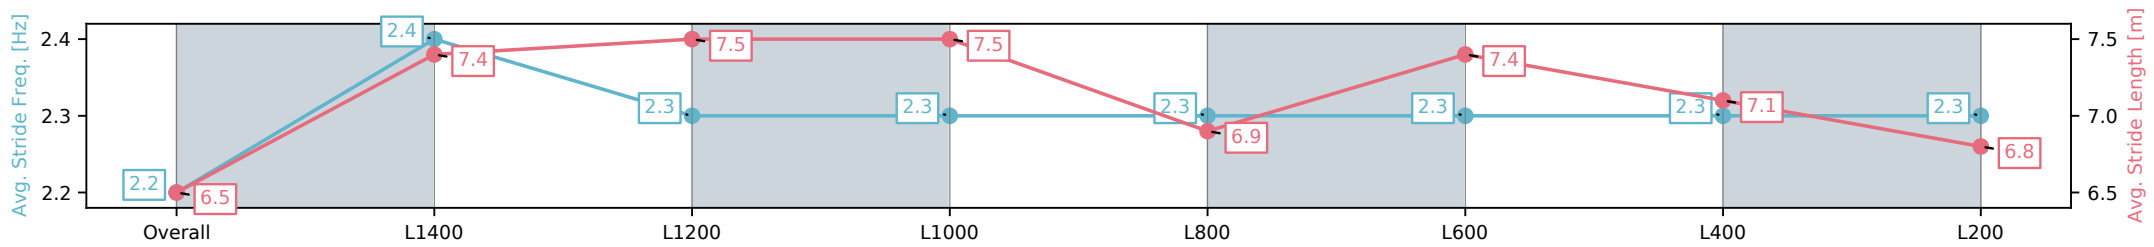

Horse/Jockey Name	I LOVE THIS SONG/Alice Lindsay
Finish Rank	8
Fastest Section Time (Section)	0:11.32 (L1400)
Top Speed [km/h] (Section)	65.7 (L1400)
Race State	Finished

Sportsbet Gawler SA - Professional
Race 2: Sportsbet Same Race Multi Maiden Plate - 1500m
14 December 2024 - 1:03PM
Track Rating: Good 4, Weather: Overcast, Rail Position: True

Section	Overall	L1400	L1200	L1000	L800	L600	L400	L200
Section Times	1:31.63 [8] (0:09.04)	1:22.59 [10] (0:11.32)	1:11.27 [10] (0:11.40)	0:59.87 [9] (0:11.59)	0:48.28 [9] (0:11.55)	0:36.73 [9] (0:11.53)	0:25.20 [7] (0:12.15)	0:13.05 [7] (0:13.05)
Average Speed [km/h]	40.0	63.5	63.1	62.3	62.8	62.5	59.8	55.3
Top Speed [km/h]	61.9	65.4	65.7	63.3	64.8	64.0	60.8	58.1
Avg. Dist. to Rail [m]	4.8	1.3	0.2	0.8	0.7	0.9	5.1	7.4
Avg. Stride Freq. [Hz]	2.2	2.4	2.3	2.3	2.3	2.3	2.3	2.3
Avg. Stride Length [m]	6.5	7.4	7.5	7.5	6.9	7.4	7.1	6.8

[ ] Ranking at each section and finish
-:-:- No data available at this section
NA No data available