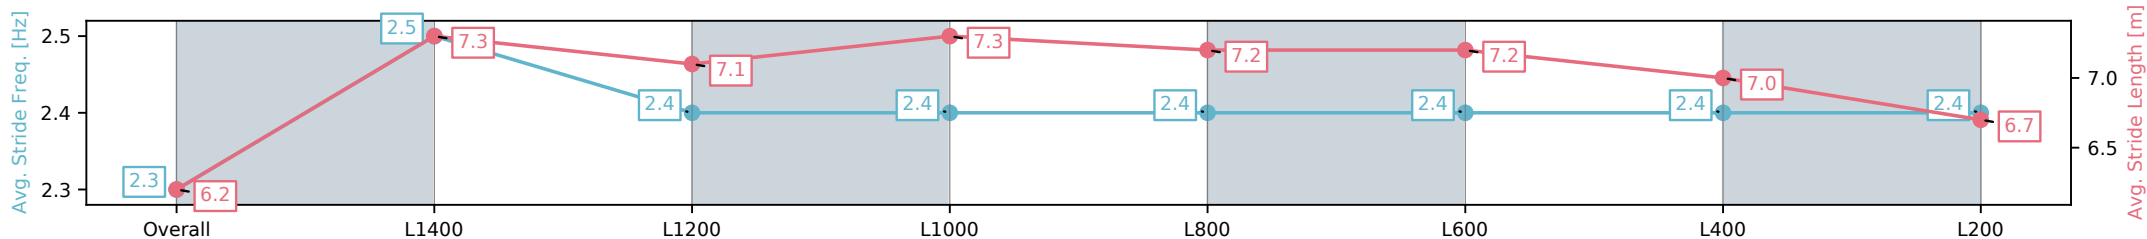

Sportsbet Gawler SA - Professional
 Race 2: Sportsbet Same Race Multi Maiden Plate - 1500m
 14 December 2024 - 1:03PM
 Track Rating: Good 4, Weather: Overcast, Rail Position: True

Section	Overall	L1400	L1200	L1000	L800	L600	L400	L200
Section Times	1:31.60 [7] (0:09.15)	1:22.45 [11] (0:11.28)	1:11.17 [11] (0:11.48)	0:59.69 [11] (0:11.53)	0:48.16 [11] (0:11.67)	0:36.49 [11] (0:11.73)	0:24.76 [11] (0:12.03)	0:12.73 [9] (0:12.73)
Average Speed [km/h]	39.5	63.9	62.5	62.7	62.2	62.3	60.3	56.4
Top Speed [km/h]	61.1	65.2	65.1	63.8	63.4	63.1	62.1	58.6
Avg. Dist. to Rail [m]	7.4	1.2	1.0	0.8	1.6	2.9	3.4	5.2
Avg. Stride Freq. [Hz]	2.3	2.5	2.4	2.4	2.4	2.4	2.4	2.4
Avg. Stride Length [m]	6.2	7.3	7.1	7.3	7.2	7.2	7.0	6.7