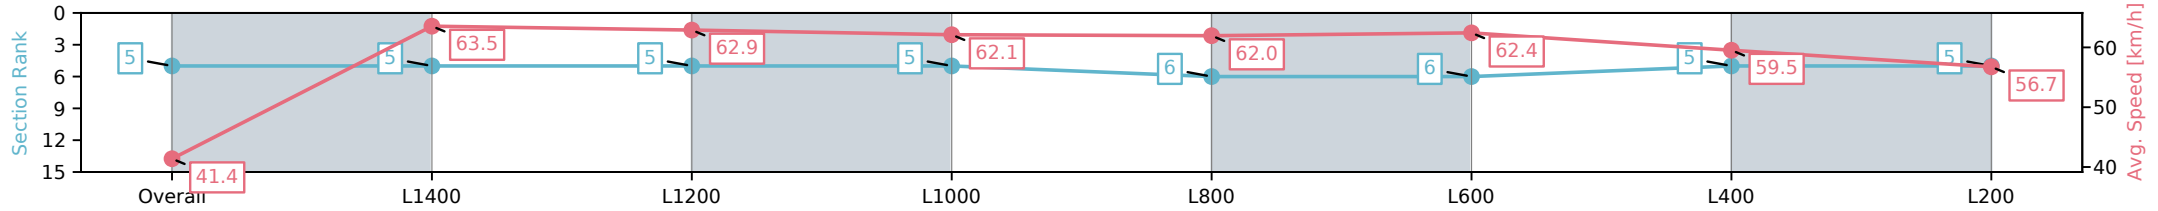

Horse/Jockey Name	ANNANDA/Lachlan Neindorf
Finish Rank	5
Fastest Section Time (Section)	0:11.33 (L1400)
Top Speed [km/h] (Section)	64.7 (Overall)
Race State	Finished

Sportsbet Gawler SA - Professional
Race 2: Sportsbet Same Race Multi Maiden Plate - 1500m

14 December 2024 - 1:03PM

Track Rating: Good 4, Weather: Overcast, Rail Position: True

Section	Overall	L1400	L1200	L1000	L800	L600	L400	L200
Section Times	1:30.97 [5] (0:08.69)	1:22.28 [5] (0:11.33)	1:10.95 [5] (0:11.46)	0:59.49 [5] (0:11.63)	0:47.86 [6] (0:11.67)	0:36.19 [6] (0:11.43)	0:24.76 [5] (0:12.03)	0:12.73 [5] (0:12.73)
Average Speed [km/h]	41.4	63.5	62.9	62.1	62.0	62.4	59.5	56.7
Top Speed [km/h]	59.8	64.7	64.3	62.8	62.8	63.1	61.4	57.7
Avg. Dist. to Rail [m]	2.0	0.5	0.3	1.0	0.6	1.7	1.2	2.0
Avg. Stride Freq. [Hz]	2.3	2.4	2.3	2.3	2.3	2.3	2.3	2.3
Avg. Stride Length [m]	6.5	7.3	7.3	7.4	7.1	7.1	7.0	6.9

- [ ] Ranking at each section and finish
- -:-:- No data available at this section
- NA No data available