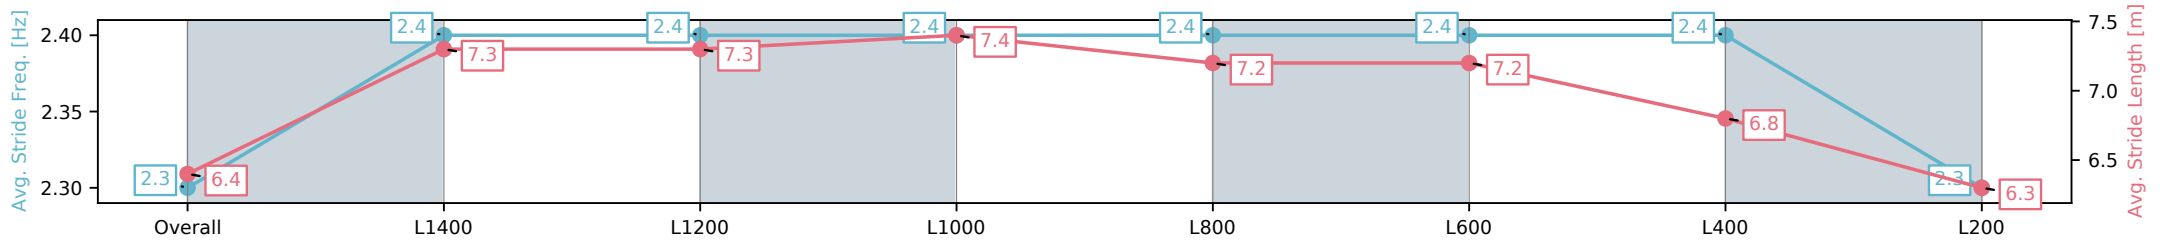

Horse/Jockey Name	BELLEZZE/Kayla Crowther
Finish Rank	12
Fastest Section Time (Section)	0:11.40 (L1200)
Top Speed [km/h] (Section)	64.9 (L1400)
Race State	Finished

Sportsbet Gawler SA - Professional
Race 2: Sportsbet Same Race Multi Maiden Plate - 1500m
14 December 2024 - 1:03PM
Track Rating: Good 4, Weather: Overcast, Rail Position: True

Section	Overall	L1400	L1200	L1000	L800	L600	L400	L200
Section Times	1:33.00 [12] (0:08.77)	1:24.23 [6] (0:11.51)	1:12.72 [7] (0:11.40)	1:01.32 [8] (0:11.51)	0:49.81 [7] (0:11.69)	0:38.12 [7] (0:11.74)	0:26.38 [10] (0:12.52)	0:13.86 [10] (0:13.86)
Average Speed [km/h]	40.8	63.0	63.1	62.6	62.5	62.6	58.1	51.9
Top Speed [km/h]	60.2	64.7	64.9	63.9	63.3	63.2	61.8	56.0
Avg. Dist. to Rail [m]	8.8	2.6	0.9	1.4	2.0	4.4	5.9	6.6
Avg. Stride Freq. [Hz]	2.3	2.4	2.4	2.4	2.4	2.4	2.4	2.3
Avg. Stride Length [m]	6.4	7.3	7.3	7.4	7.2	7.2	6.8	6.3

- [ ] Ranking at each section and finish
- -:-:- No data available at this section
- NA No data available