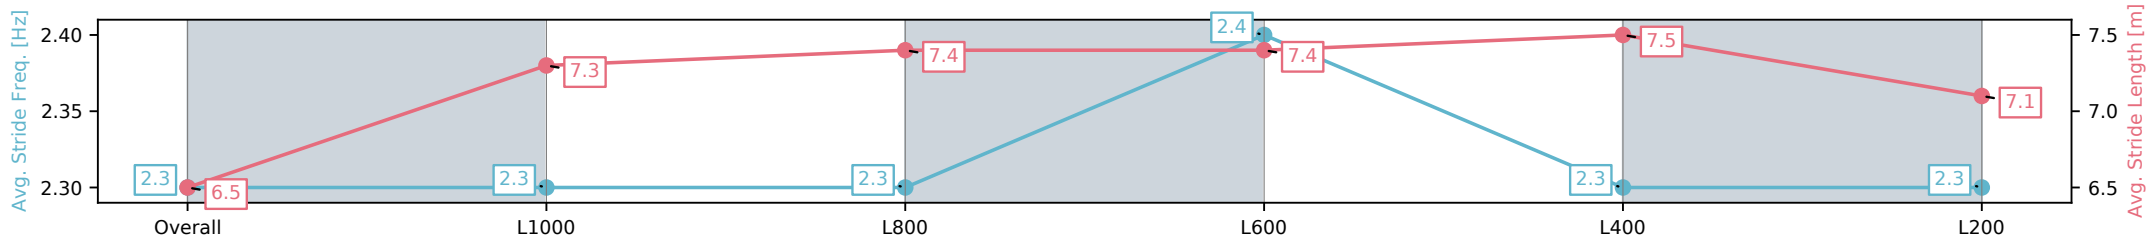

Sportsbet Gawler SA - Professional

Race 7: Ray White - 1200m

07 November 2024 - 4:56PM

Track Rating: Good 4, Weather: Overcast, Rail Position: +3m  
800m-400m, +2m Remainder

Section	Overall	L1000	L800	L600	L400	L200
Section Times	1:11.60 [10] (0:13.47)	0:58.13 [6] (0:11.42)	0:46.71 [10] (0:11.81)	0:34.90 [10] (0:11.79)	0:23.11 [5] (0:10.91)	0:12.20 [7] (0:12.20)
Average Speed [km/h]	53.7	62.0	61.5	63.0	63.4	58.7
Top Speed [km/h]	59.8	64.4	63.2	64.8	65.3	64.0
Avg. Dist. to Rail [m]	4.6	2.7	1.2	0.8	2.3	4.3
Avg. Stride Freq. [Hz]	2.3	2.3	2.3	2.4	2.3	2.3
Avg. Stride Length [m]	6.5	7.3	7.4	7.4	7.5	7.1