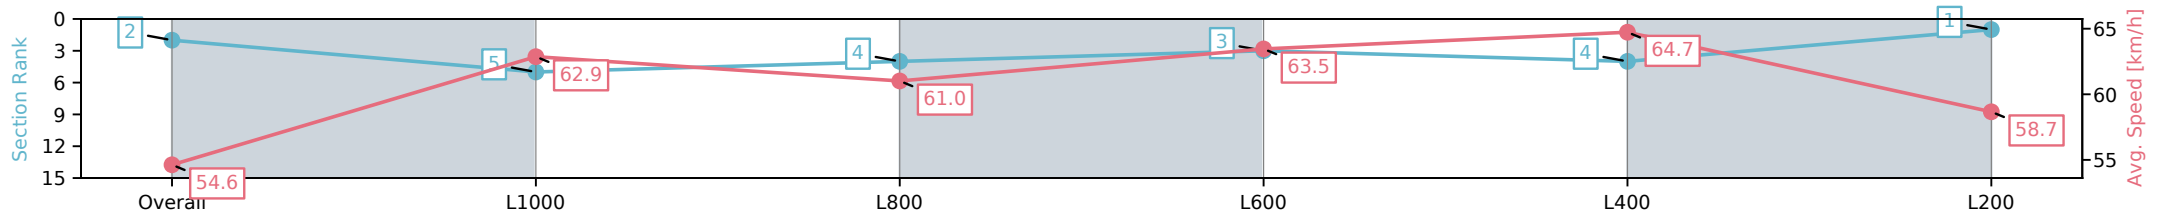

Sportsbet Gawler SA - Professional

Race 7: Ray White - 1200m

07 November 2024 - 4:56PM

Track Rating: Good 4, Weather: Overcast, Rail Position: +3m  
800m-400m, +2m Remainder

Section	Overall	L1000	L800	L600	L400	L200
Section Times	1:10.89 [2] (0:13.26)	0:57.63 [5] (0:11.22)	0:46.41 [4] (0:11.61)	0:34.80 [3] (0:12.25)	0:22.55 [4] (0:10.36)	0:12.19 [1] (0:12.19)
Average Speed [km/h]	54.6	62.9	61.0	63.5	64.7	58.7
Top Speed [km/h]	60.2	65.5	64.7	64.6	65.3	64.7
Avg. Dist. to Rail [m]	6.2	4.3	1.2	1.6	2.9	2.9
Avg. Stride Freq. [Hz]	2.3	2.3	2.3	2.3	2.4	2.3
Avg. Stride Length [m]	6.7	7.5	7.4	7.5	7.6	7.2