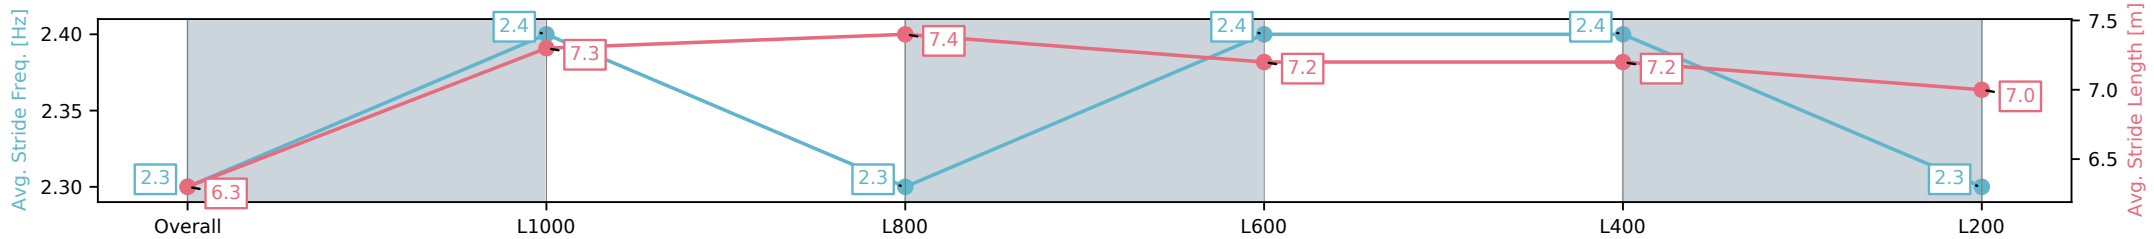

Sportsbet Gawler SA - Professional

Race 7: Ray White - 1200m

07 November 2024 - 4:56PM

Track Rating: Good 4, Weather: Overcast, Rail Position: +3m  
800m-400m, +2m Remainder

Section	Overall	L1000	L800	L600	L400	L200
Section Times	1:11.57 [9] (0:13.62)	0:57.95 [9] (0:11.11)	0:46.84 [7] (0:11.82)	0:35.02 [8] (0:12.14)	0:22.88 [6] (0:10.64)	0:12.24 [5] (0:12.24)
Average Speed [km/h]	52.8	63.5	61.5	62.9	62.9	59.0
Top Speed [km/h]	60.9	65.7	65.2	65.1	64.9	63.6
Avg. Dist. to Rail [m]	2.9	2.1	0.6	1.5	2.7	3.5
Avg. Stride Freq. [Hz]	2.3	2.4	2.3	2.4	2.4	2.3
Avg. Stride Length [m]	6.3	7.3	7.4	7.2	7.2	7.0