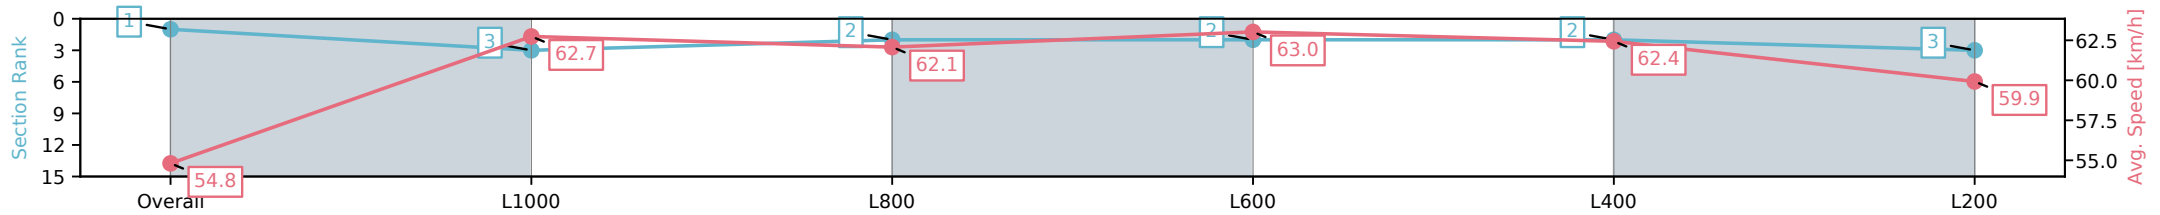

Race 7: Ray White - 1200m

07 November 2024 - 4:56PM

Track Rating: Good 4, Weather: Overcast, Rail Position: +3m  
800m-400m, +2m Remainder

Section	Overall	L1000	L800	L600	L400	L200
Section Times	1:10.79 [1] (0:13.18)	0:57.61 [3] (0:11.13)	0:46.48 [2] (0:11.76)	0:34.72 [2] (0:12.07)	0:22.65 [2] (0:10.64)	0:12.01 [3] (0:12.01)
Average Speed [km/h]	54.8	62.7	62.1	63.0	62.4	59.9
Top Speed [km/h]	61.1	65.9	63.8	64.5	65.4	64.1
Avg. Dist. to Rail [m]	1.7	0.8	1.2	1.5	1.3	2.9
Avg. Stride Freq. [Hz]	2.4	2.5	2.4	2.4	2.5	2.4
Avg. Stride Length [m]	6.3	7.0	7.2	7.2	7.0	7.0