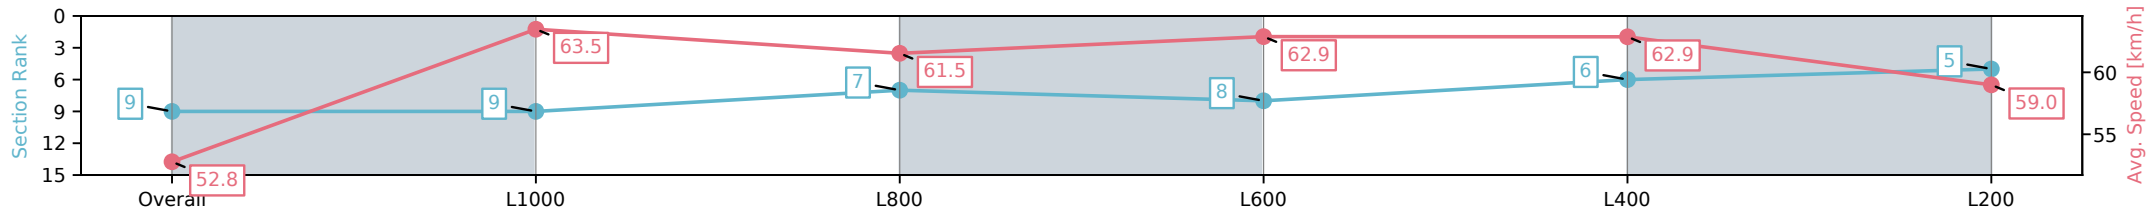

Sportsbet Gawler SA - Professional

Race 7: Ray White - 1200m

07 November 2024 - 4:56PM

Track Rating: Good 4, Weather: Overcast, Rail Position: +3m  
800m-400m, +2m Remainder

Section	Overall	L1000	L800	L600	L400	L200
Section Times	1:11.57 [9] (0:13.62)	0:57.95 [9] (0:11.11)	0:46.84 [7] (0:11.82)	0:35.02 [8] (0:12.14)	0:22.88 [6] (0:10.64)	0:12.24 [5] (0:12.24)
Average Speed [km/h]	52.8	63.5	61.5	62.9	62.9	59.0
Top Speed [km/h]	60.9	65.7	65.2	65.1	64.9	63.6
Avg. Dist. to Rail [m]	2.9	2.1	0.6	1.5	2.7	3.5
Avg. Stride Freq. [Hz]	2.3	2.4	2.3	2.4	2.4	2.3
Avg. Stride Length [m]	6.3	7.3	7.4	7.2	7.2	7.0