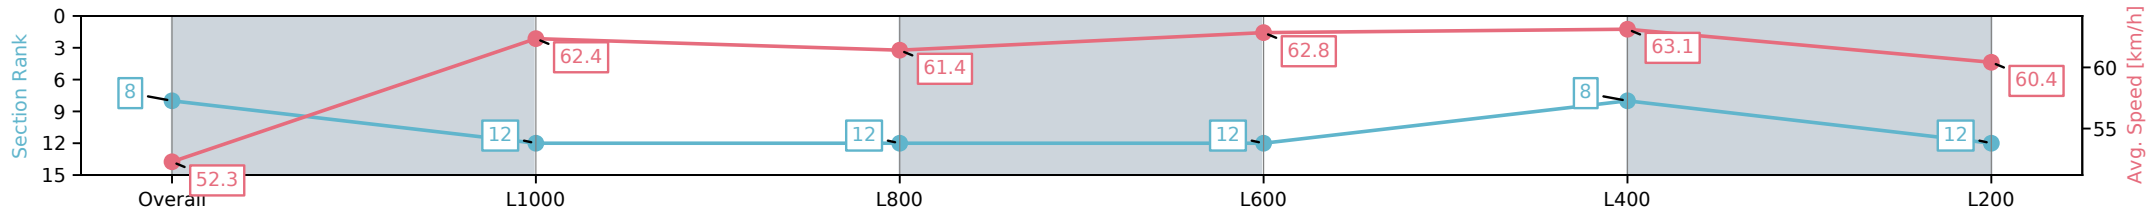

Sportsbet Gawler SA - Professional

Race 7: Ray White - 1200m

07 November 2024 - 4:56PM

Track Rating: Good 4, Weather: Overcast, Rail Position: +3m  
800m-400m, +2m Remainder

Section	Overall	L1000	L800	L600	L400	L200
Section Times	1:11.54 [8] (0:13.86)	0:57.68 [12] (0:11.26)	0:46.42 [12] (0:11.87)	0:34.55 [12] (0:11.90)	0:22.65 [8] (0:10.74)	0:11.91 [12] (0:11.91)
Average Speed [km/h]	52.3	62.4	61.4	62.8	63.1	60.4
Top Speed [km/h]	59.4	64.8	64.0	64.8	65.0	64.3
Avg. Dist. to Rail [m]	7.5	2.5	1.4	0.7	2.1	6.8
Avg. Stride Freq. [Hz]	2.2	2.3	2.3	2.4	2.4	2.4
Avg. Stride Length [m]	6.6	7.4	7.3	7.3	7.2	7.0