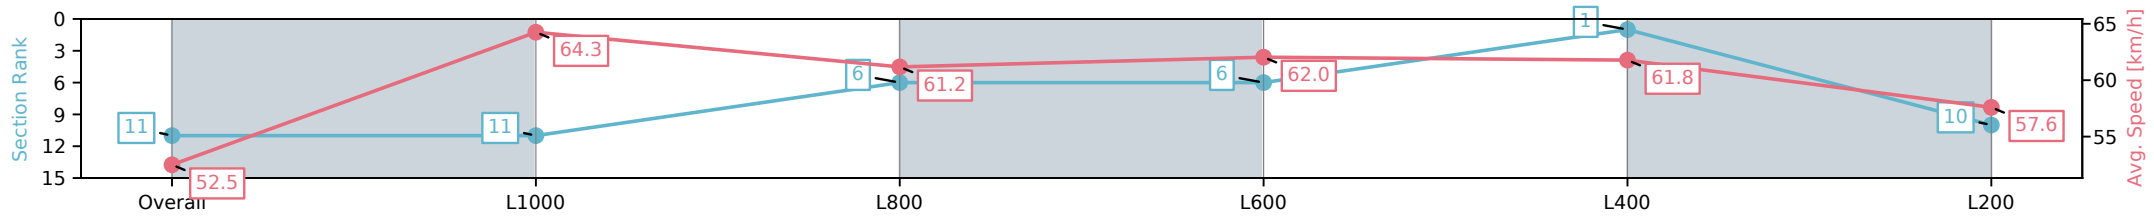

Sportsbet Gawler SA - Professional

Race 7: Ray White - 1200m

07 November 2024 - 4:56PM

Track Rating: Good 4, Weather: Overcast, Rail Position: +3m  
800m-400m, +2m Remainder

Section	Overall	L1000	L800	L600	L400	L200
Section Times	1:11.98 [11] (0:13.77)	0:58.21 [11] (0:10.90)	0:47.31 [6] (0:11.77)	0:35.54 [6] (0:11.56)	0:23.98 [1] (0:11.50)	0:12.48 [10] (0:12.48)
Average Speed [km/h]	52.5	64.3	61.2	62.0	61.8	57.6
Top Speed [km/h]	63.3	67.6	66.0	63.5	63.5	62.7
Avg. Dist. to Rail [m]	3.8	1.1	0.5	0.4	0.5	0.5
Avg. Stride Freq. [Hz]	2.2	2.4	2.3	2.3	2.3	2.2
Avg. Stride Length [m]	6.6	7.6	7.4	7.5	7.4	7.1