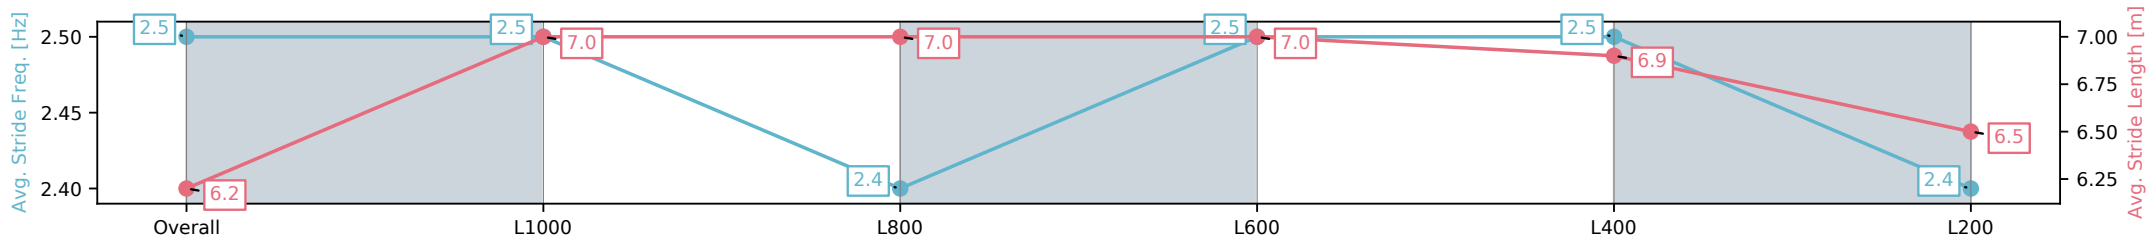

Sportsbet Gawler SA - Professional

Race 7: Ray White - 1200m

07 November 2024 - 4:56PM

Track Rating: Good 4, Weather: Overcast, Rail Position: +3m  
800m-400m, +2m Remainder

Section	Overall	L1000	L800	L600	L400	L200
Section Times	1:12.09 [12] (0:13.17)	0:58.92 [2] (0:11.31)	0:47.61 [3] (0:11.78)	0:35.83 [5] (0:12.63)	0:23.20 [7] (0:10.49)	0:12.71 [6] (0:12.71)
Average Speed [km/h]	54.9	63.0	62.1	62.8	62.3	56.7
Top Speed [km/h]	61.1	65.1	64.0	64.2	64.5	62.8
Avg. Dist. to Rail [m]	7.1	4.3	2.8	3.5	4.3	5.7
Avg. Stride Freq. [Hz]	2.5	2.5	2.4	2.5	2.5	2.4
Avg. Stride Length [m]	6.2	7.0	7.0	7.0	6.9	6.5

[ ] Ranking at each section and finish  
 -:-:- No data available at this section  
 NA No data available