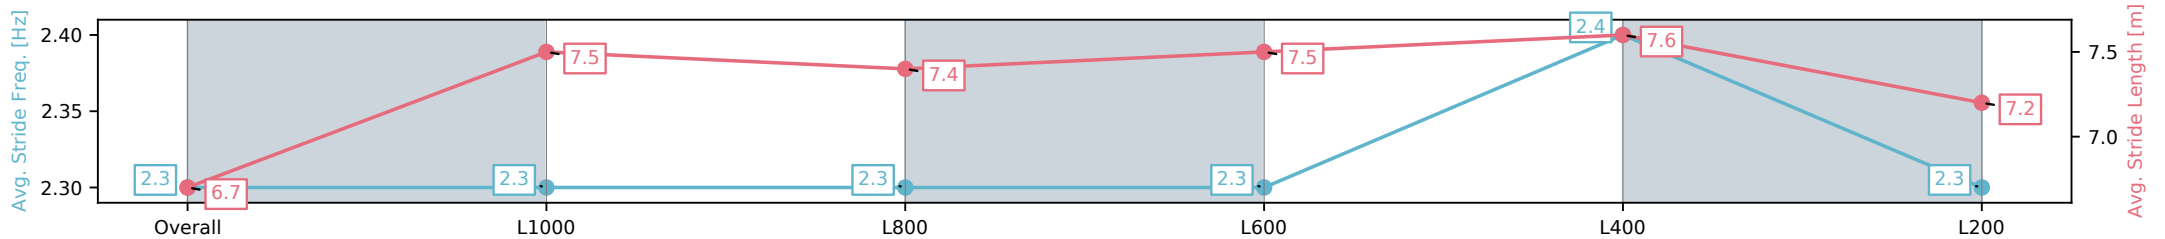

Sportsbet Gawler SA - Professional

Race 7: Ray White - 1200m

07 November 2024 - 4:56PM

Track Rating: Good 4, Weather: Overcast, Rail Position: +3m  
800m-400m, +2m Remainder

Section	Overall	L1000	L800	L600	L400	L200
Section Times	1:10.89 [2] (0:13.26)	0:57.63 [5] (0:11.22)	0:46.41 [4] (0:11.61)	0:34.80 [3] (0:12.25)	0:22.55 [4] (0:10.36)	0:12.19 [1] (0:12.19)
Average Speed [km/h]	54.6	62.9	61.0	63.5	64.7	58.7
Top Speed [km/h]	60.2	65.5	64.7	64.6	65.3	64.7
Avg. Dist. to Rail [m]	6.2	4.3	1.2	1.6	2.9	2.9
Avg. Stride Freq. [Hz]	2.3	2.3	2.3	2.3	2.4	2.3
Avg. Stride Length [m]	6.7	7.5	7.4	7.5	7.6	7.2