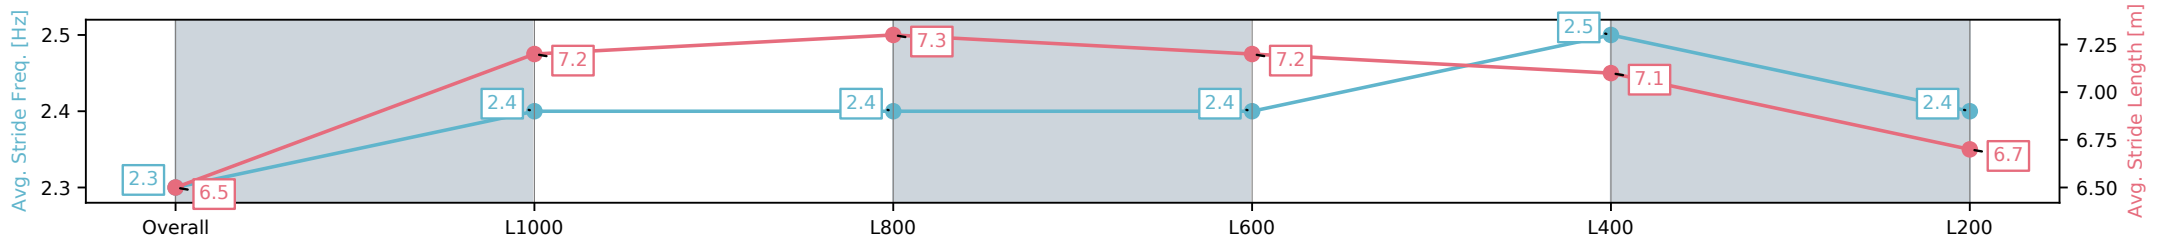

Sportsbet Gawler SA - Professional

Race 7: Ray White - 1200m

07 November 2024 - 4:56PM

Track Rating: Good 4, Weather: Overcast, Rail Position: +3m  
800m-400m, +2m Remainder

Section	Overall	L1000	L800	L600	L400	L200
Section Times	1:11.22 [3] (0:13.24)	0:57.98 [4] (0:11.26)	0:46.72 [5] (0:11.72)	0:35.00 [4] (0:12.77)	0:22.23 [9] (0:09.93)	0:12.30 [4] (0:12.30)
Average Speed [km/h]	54.5	62.4	62.0	63.1	63.5	58.6
Top Speed [km/h]	60.0	64.9	64.2	64.9	65.2	64.6
Avg. Dist. to Rail [m]	4.0	2.7	1.0	2.9	4.4	4.8
Avg. Stride Freq. [Hz]	2.3	2.4	2.4	2.4	2.5	2.4
Avg. Stride Length [m]	6.5	7.2	7.3	7.2	7.1	6.7