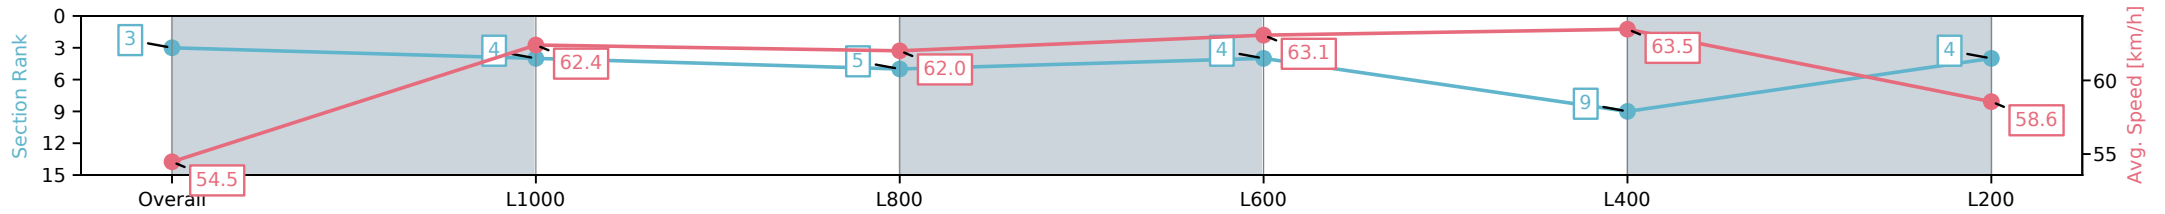

Sportsbet Gawler SA - Professional

Race 7: Ray White - 1200m

07 November 2024 - 4:56PM

Track Rating: Good 4, Weather: Overcast, Rail Position: +3m  
800m-400m, +2m Remainder

Section	Overall	L1000	L800	L600	L400	L200
Section Times	1:11.22 [3] (0:13.24)	0:57.98 [4] (0:11.26)	0:46.72 [5] (0:11.72)	0:35.00 [4] (0:12.77)	0:22.23 [9] (0:09.93)	0:12.30 [4] (0:12.30)
Average Speed [km/h]	54.5	62.4	62.0	63.1	63.5	58.6
Top Speed [km/h]	60.0	64.9	64.2	64.9	65.2	64.6
Avg. Dist. to Rail [m]	4.0	2.7	1.0	2.9	4.4	4.8
Avg. Stride Freq. [Hz]	2.3	2.4	2.4	2.4	2.5	2.4
Avg. Stride Length [m]	6.5	7.2	7.3	7.2	7.1	6.7