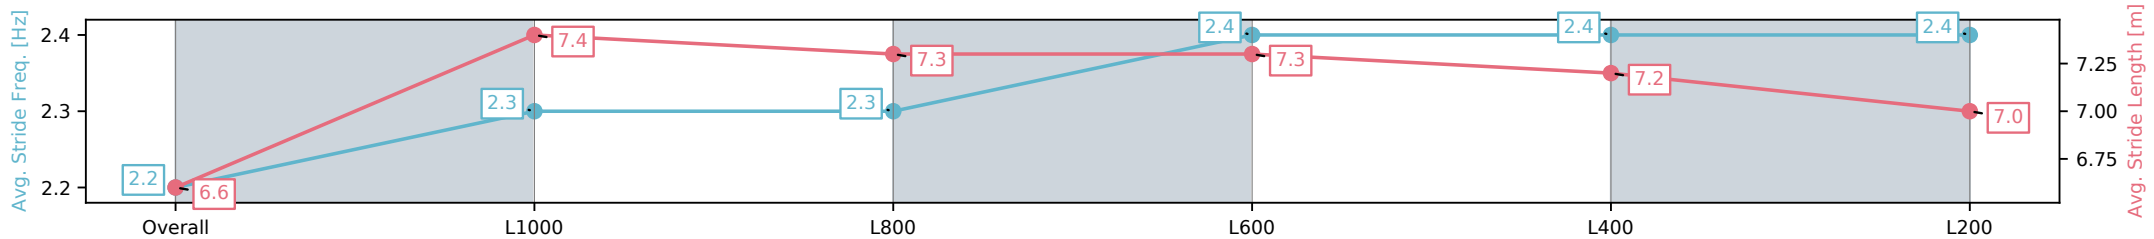

Sportsbet Gawler SA - Professional

Race 7: Ray White - 1200m

07 November 2024 - 4:56PM

Track Rating: Good 4, Weather: Overcast, Rail Position: +3m  
800m-400m, +2m Remainder

Section	Overall	L1000	L800	L600	L400	L200
Section Times	1:11.54 [8] (0:13.86)	0:57.68 [12] (0:11.26)	0:46.42 [12] (0:11.87)	0:34.55 [12] (0:11.90)	0:22.65 [8] (0:10.74)	0:11.91 [12] (0:11.91)
Average Speed [km/h]	52.3	62.4	61.4	62.8	63.1	60.4
Top Speed [km/h]	59.4	64.8	64.0	64.8	65.0	64.3
Avg. Dist. to Rail [m]	7.5	2.5	1.4	0.7	2.1	6.8
Avg. Stride Freq. [Hz]	2.2	2.3	2.3	2.4	2.4	2.4
Avg. Stride Length [m]	6.6	7.4	7.3	7.3	7.2	7.0