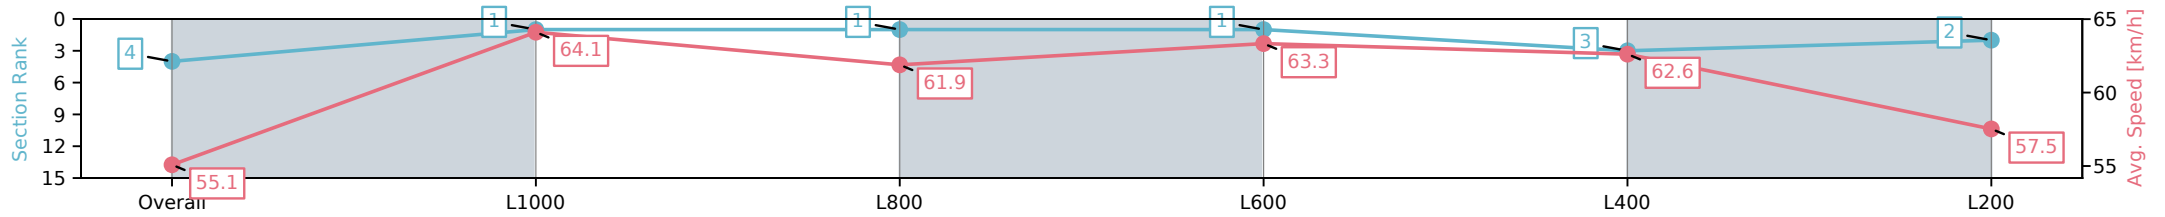

Sportsbet Gawler SA - Professional

Race 7: Ray White - 1200m

07 November 2024 - 4:56PM

Track Rating: Good 4, Weather: Overcast, Rail Position: +3m  
800m-400m, +2m Remainder

Section	Overall	L1000	L800	L600	L400	L200
Section Times	1:11.23 [4] (0:13.08)	0:58.15 [1] (0:11.00)	0:47.15 [1] (0:11.77)	0:35.38 [1] (0:12.43)	0:22.95 [3] (0:10.44)	0:12.51 [2] (0:12.51)
Average Speed [km/h]	55.1	64.1	61.9	63.3	62.6	57.5
Top Speed [km/h]	61.9	67.1	64.9	64.9	65.3	63.3
Avg. Dist. to Rail [m]	1.3	0.8	1.9	2.4	2.5	2.0
Avg. Stride Freq. [Hz]	2.4	2.4	2.4	2.4	2.5	2.4
Avg. Stride Length [m]	6.4	7.3	7.3	7.3	7.0	6.8