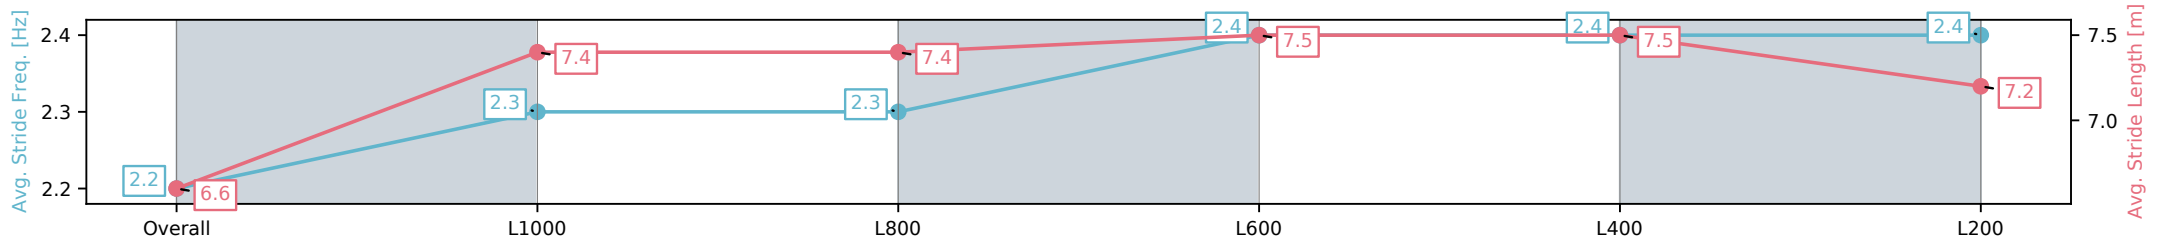

Sportsbet Gawler SA - Professional

Race 7: Ray White - 1200m

07 November 2024 - 4:56PM

Track Rating: Good 4, Weather: Overcast, Rail Position: +3m  
800m-400m, +2m Remainder

Section	Overall	L1000	L800	L600	L400	L200
Section Times	1:11.29 [6] (0:13.69)	0:57.60 [10] (0:11.43)	0:46.17 [11] (0:11.81)	0:34.36 [11] (0:12.81)	0:21.55 [12]	0:11.73 [11] (0:11.73)
Average Speed [km/h]	52.7	61.8	62.1	63.6	64.1	61.0
Top Speed [km/h]	60.0	64.2	63.2	65.2	65.2	64.8
Avg. Dist. to Rail [m]	7.0	3.8	2.4	3.9	7.3	8.7
Avg. Stride Freq. [Hz]	2.2	2.3	2.3	2.4	2.4	2.4
Avg. Stride Length [m]	6.6	7.4	7.4	7.5	7.5	7.2