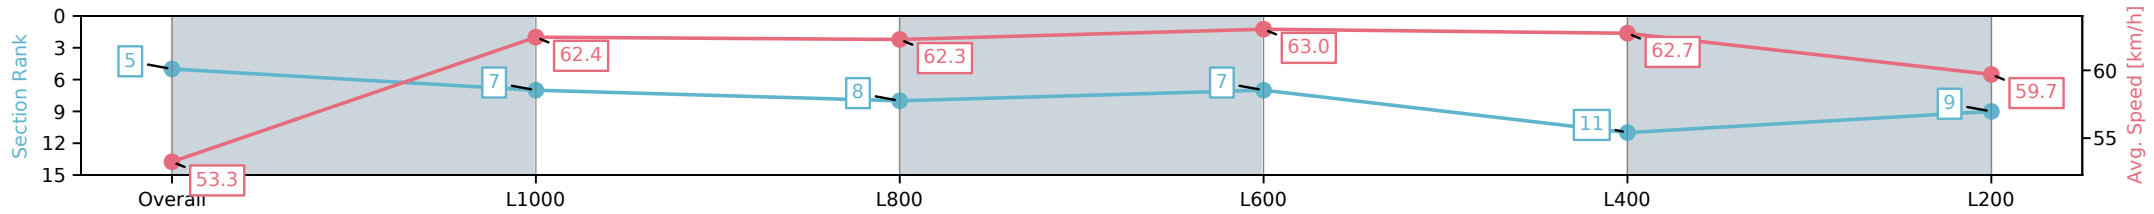

Sportsbet Gawler SA - Professional

Race 7: Ray White - 1200m

07 November 2024 - 4:56PM

Track Rating: Good 4, Weather: Overcast, Rail Position: +3m  
800m-400m, +2m Remainder

Section	Overall	L1000	L800	L600	L400	L200
Section Times	1:11.43 [5] (0:13.50)	0:57.93 [7] (0:11.24)	0:46.69 [8] (0:11.73)	0:34.96 [7] (0:13.14)	0:21.82 [11] (0:09.86)	0:11.96 [9] (0:11.96)
Average Speed [km/h]	53.3	62.4	62.3	63.0	62.7	59.7
Top Speed [km/h]	61.0	65.6	64.0	64.3	63.9	63.8
Avg. Dist. to Rail [m]	6.0	4.1	1.5	3.7	6.6	6.3
Avg. Stride Freq. [Hz]	2.3	2.3	2.3	2.3	2.4	2.4
Avg. Stride Length [m]	6.5	7.4	7.5	7.5	7.2	7.0