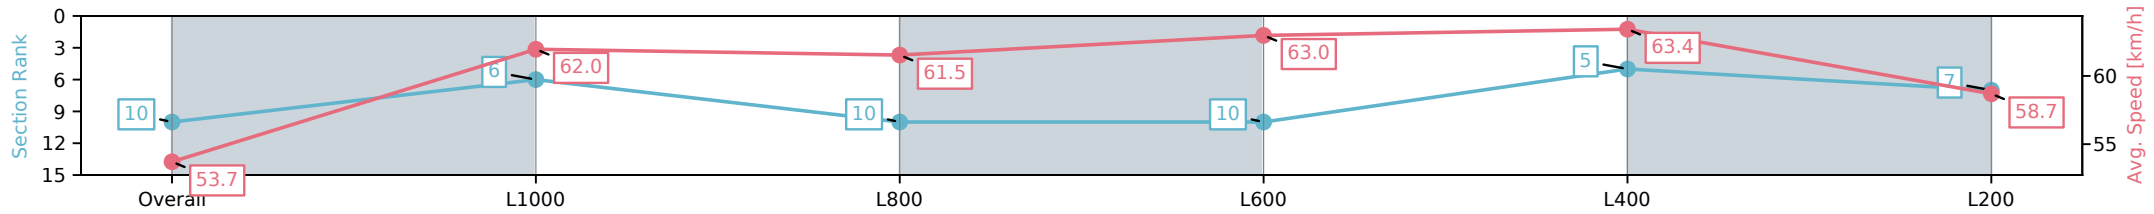

Sportsbet Gawler SA - Professional

Race 7: Ray White - 1200m

07 November 2024 - 4:56PM

Track Rating: Good 4, Weather: Overcast, Rail Position: +3m  
800m-400m, +2m Remainder

Section	Overall	L1000	L800	L600	L400	L200
Section Times	1:11.60 [10] (0:13.47)	0:58.13 [6] (0:11.42)	0:46.71 [10] (0:11.81)	0:34.90 [10] (0:11.79)	0:23.11 [5] (0:10.91)	0:12.20 [7] (0:12.20)
Average Speed [km/h]	53.7	62.0	61.5	63.0	63.4	58.7
Top Speed [km/h]	59.8	64.4	63.2	64.8	65.3	64.0
Avg. Dist. to Rail [m]	4.6	2.7	1.2	0.8	2.3	4.3
Avg. Stride Freq. [Hz]	2.3	2.3	2.3	2.4	2.3	2.3
Avg. Stride Length [m]	6.5	7.3	7.4	7.4	7.5	7.1