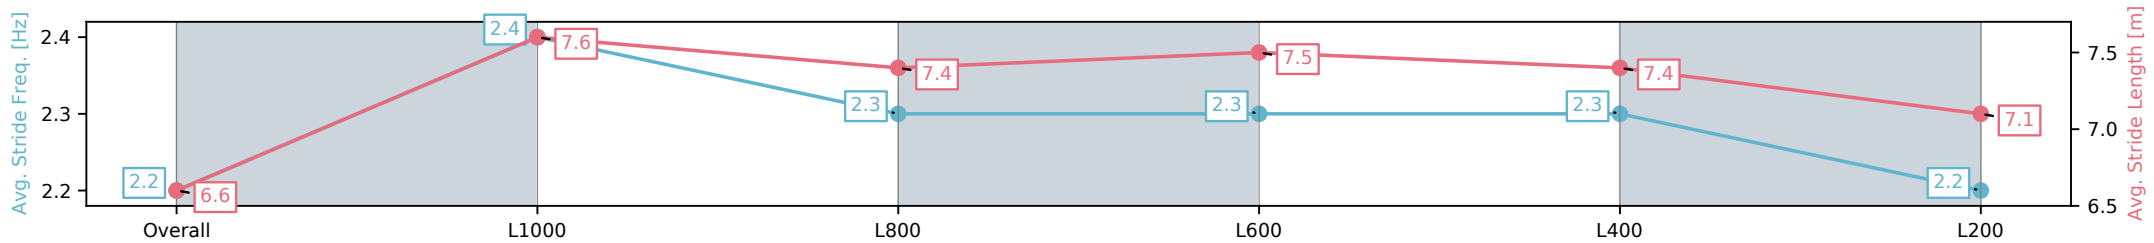

Sportsbet Gawler SA - Professional

Race 7: Ray White - 1200m

07 November 2024 - 4:56PM

Track Rating: Good 4, Weather: Overcast, Rail Position: +3m  
800m-400m, +2m Remainder

Section	Overall	L1000	L800	L600	L400	L200
Section Times	1:11.98 [11] (0:13.77)	0:58.21 [11] (0:10.90)	0:47.31 [6] (0:11.77)	0:35.54 [6] (0:11.56)	0:23.98 [1] (0:11.50)	0:12.48 [10] (0:12.48)
Average Speed [km/h]	52.5	64.3	61.2	62.0	61.8	57.6
Top Speed [km/h]	63.3	67.6	66.0	63.5	63.5	62.7
Avg. Dist. to Rail [m]	3.8	1.1	0.5	0.4	0.5	0.5
Avg. Stride Freq. [Hz]	2.2	2.4	2.3	2.3	2.3	2.2
Avg. Stride Length [m]	6.6	7.6	7.4	7.5	7.4	7.1