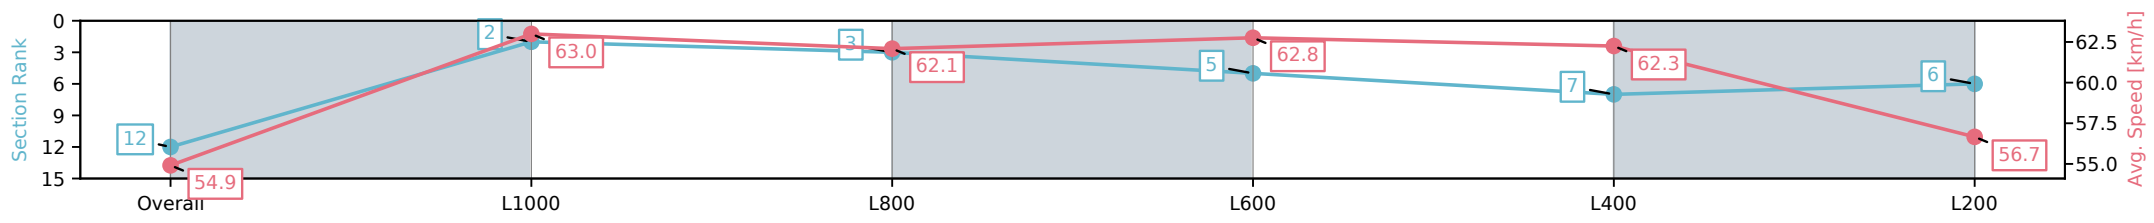

Sportsbet Gawler SA - Professional

Race 7: Ray White - 1200m

07 November 2024 - 4:56PM

Track Rating: Good 4, Weather: Overcast, Rail Position: +3m  
800m-400m, +2m Remainder

Section	Overall	L1000	L800	L600	L400	L200
Section Times	1:12.09 [12] (0:13.17)	0:58.92 [2] (0:11.31)	0:47.61 [3] (0:11.78)	0:35.83 [5] (0:12.63)	0:23.20 [7] (0:10.49)	0:12.71 [6] (0:12.71)
Average Speed [km/h]	54.9	63.0	62.1	62.8	62.3	56.7
Top Speed [km/h]	61.1	65.1	64.0	64.2	64.5	62.8
Avg. Dist. to Rail [m]	7.1	4.3	2.8	3.5	4.3	5.7
Avg. Stride Freq. [Hz]	2.5	2.5	2.4	2.5	2.5	2.4
Avg. Stride Length [m]	6.2	7.0	7.0	7.0	6.9	6.5