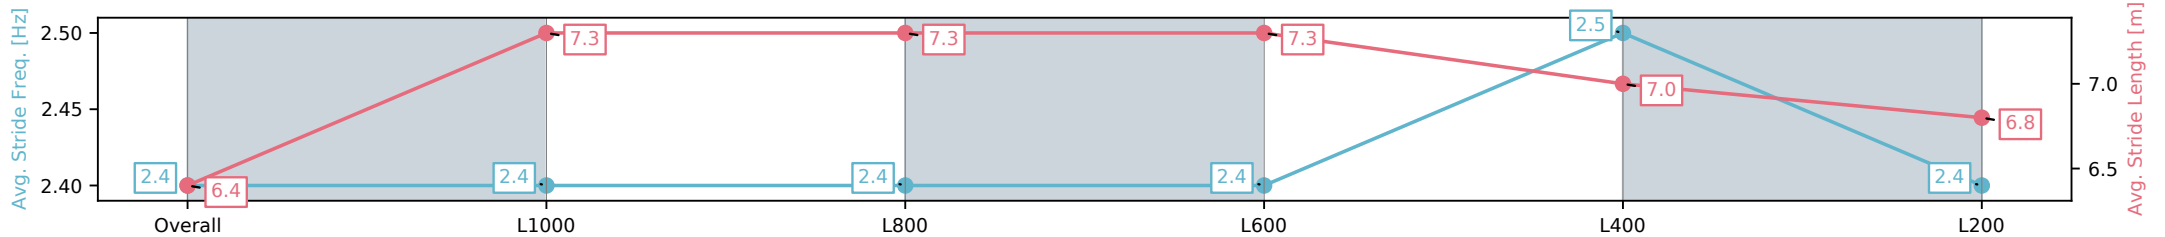

Sportsbet Gawler SA - Professional

Race 7: Ray White - 1200m

07 November 2024 - 4:56PM

Track Rating: Good 4, Weather: Overcast, Rail Position: +3m  
800m-400m, +2m Remainder

Section	Overall	L1000	L800	L600	L400	L200
Section Times	1:11.23 [4] (0:13.08)	0:58.15 [1] (0:11.00)	0:47.15 [1] (0:11.77)	0:35.38 [1] (0:12.43)	0:22.95 [3] (0:10.44)	0:12.51 [2] (0:12.51)
Average Speed [km/h]	55.1	64.1	61.9	63.3	62.6	57.5
Top Speed [km/h]	61.9	67.1	64.9	64.9	65.3	63.3
Avg. Dist. to Rail [m]	1.3	0.8	1.9	2.4	2.5	2.0
Avg. Stride Freq. [Hz]	2.4	2.4	2.4	2.4	2.5	2.4
Avg. Stride Length [m]	6.4	7.3	7.3	7.3	7.0	6.8