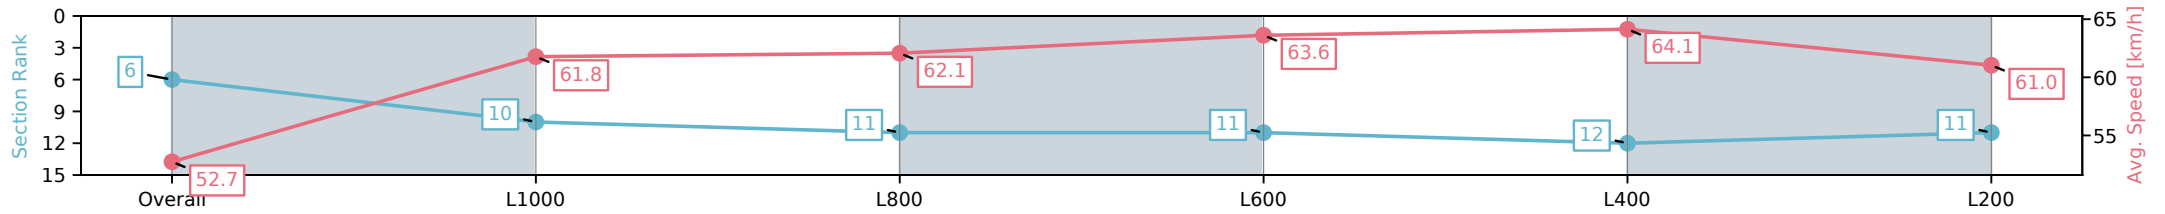

Sportsbet Gawler SA - Professional

Race 7: Ray White - 1200m

07 November 2024 - 4:56PM

Track Rating: Good 4, Weather: Overcast, Rail Position: +3m  
800m-400m, +2m Remainder

Section	Overall	L1000	L800	L600	L400	L200
Section Times	1:11.29 [6] (0:13.69)	0:57.60 [10] (0:11.43)	0:46.17 [11] (0:11.81)	0:34.36 [11] (0:12.81)	0:21.55 [12]	0:11.73 [11] (0:11.73)
Average Speed [km/h]	52.7	61.8	62.1	63.6	64.1	61.0
Top Speed [km/h]	60.0	64.2	63.2	65.2	65.2	64.8
Avg. Dist. to Rail [m]	7.0	3.8	2.4	3.9	7.3	8.7
Avg. Stride Freq. [Hz]	2.2	2.3	2.3	2.4	2.4	2.4
Avg. Stride Length [m]	6.6	7.4	7.4	7.5	7.5	7.2