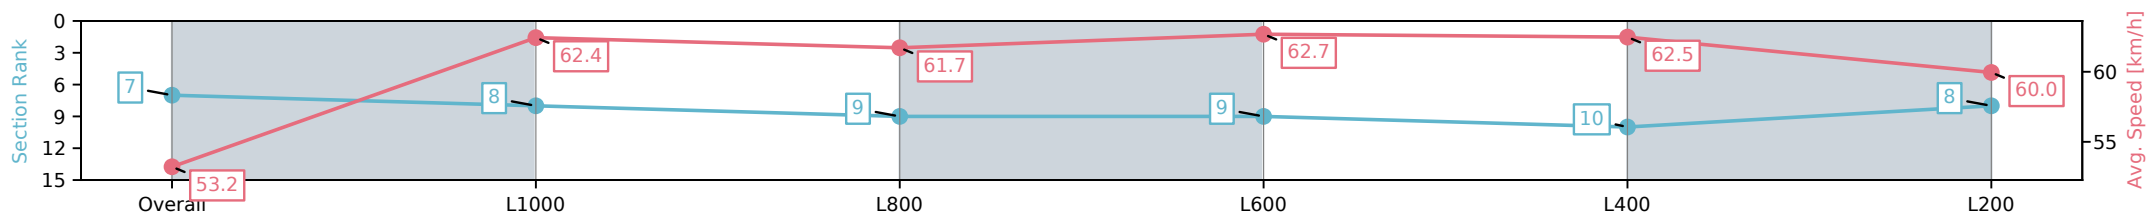

Sportsbet Gawler SA - Professional

Race 7: Ray White - 1200m

07 November 2024 - 4:56PM

Track Rating: Good 4, Weather: Overcast, Rail Position: +3m  
800m-400m, +2m Remainder

Section	Overall	L1000	L800	L600	L400	L200
Section Times	1:11.43 [7] (0:13.57)	0:57.85 [8] (0:11.30)	0:46.55 [9] (0:11.80)	0:34.75 [9] (0:12.92)	0:21.83 [10] (0:09.82)	0:12.01 [8] (0:12.01)
Average Speed [km/h]	53.2	62.4	61.7	62.7	62.5	60.0
Top Speed [km/h]	59.8	64.8	63.9	65.4	65.0	64.3
Avg. Dist. to Rail [m]	7.9	3.7	2.0	4.1	6.8	6.6
Avg. Stride Freq. [Hz]	2.3	2.3	2.3	2.4	2.4	2.4
Avg. Stride Length [m]	6.4	7.6	7.5	7.3	7.2	7.1