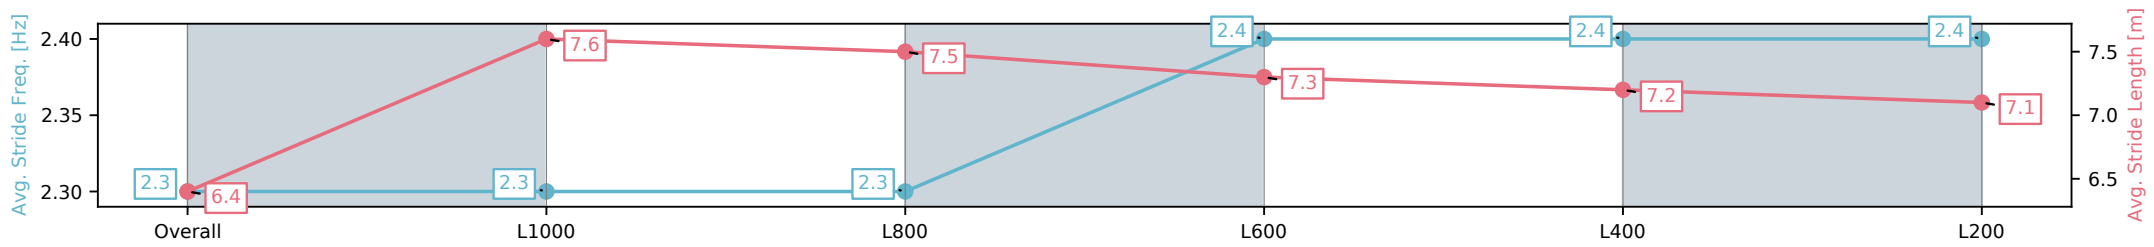

Sportsbet Gawler SA - Professional

Race 7: Ray White - 1200m

07 November 2024 - 4:56PM

Track Rating: Good 4, Weather: Overcast, Rail Position: +3m  
800m-400m, +2m Remainder

Section	Overall	L1000	L800	L600	L400	L200
Section Times	1:11.43 [7] (0:13.57)	0:57.85 [8] (0:11.30)	0:46.55 [9] (0:11.80)	0:34.75 [9] (0:12.92)	0:21.83 [10] (0:09.82)	0:12.01 [8] (0:12.01)
Average Speed [km/h]	53.2	62.4	61.7	62.7	62.5	60.0
Top Speed [km/h]	59.8	64.8	63.9	65.4	65.0	64.3
Avg. Dist. to Rail [m]	7.9	3.7	2.0	4.1	6.8	6.6
Avg. Stride Freq. [Hz]	2.3	2.3	2.3	2.4	2.4	2.4
Avg. Stride Length [m]	6.4	7.6	7.5	7.3	7.2	7.1