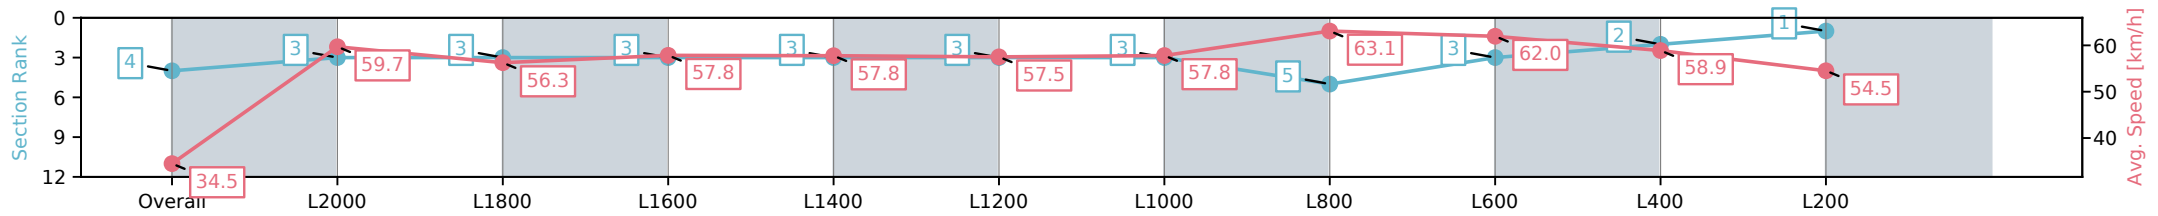

Section	Overall	L2000	L1800	L1600	L1400	L1200	L1000	L800	L600	L400	L200
Section Times	2:13.98 [4] (0:10.42)	2:03.56 [3] (0:12.08)	1:51.48 [3] (0:12.77)	1:38.71 [3] (0:12.48)	1:26.23 [3] (0:12.52)	1:13.71 [3] (0:12.51)	1:01.20 [3] (0:12.51)	0:48.69 [5] (0:11.53)	0:37.16 [3] (0:11.75)	0:25.41 [2] (0:12.24)	0:13.17 [1] (0:13.17)
Average Speed [km/h]	34.5	59.7	56.3	57.8	57.8	57.5	57.8	63.1	62.0	58.9	54.5
Top Speed [km/h]	59.3	60.7	57.5	58.6	58.7	59.8	62.2	63.5	63.0	61.1	55.7
Avg. Dist. to Rail [m]	6.2	0.5	0.3	0.6	1.4	0.5	1.6	2.5	2.5	3.6	2.6
Avg. Stride Freq. [Hz]	2.0	2.2	2.1	2.1	2.1	2.1	2.1	2.2	2.3	2.2	2.2
Avg. Stride Length [m]	5.0	7.5	7.4	7.7	7.7	7.6	7.6	7.8	7.6	7.3	6.9