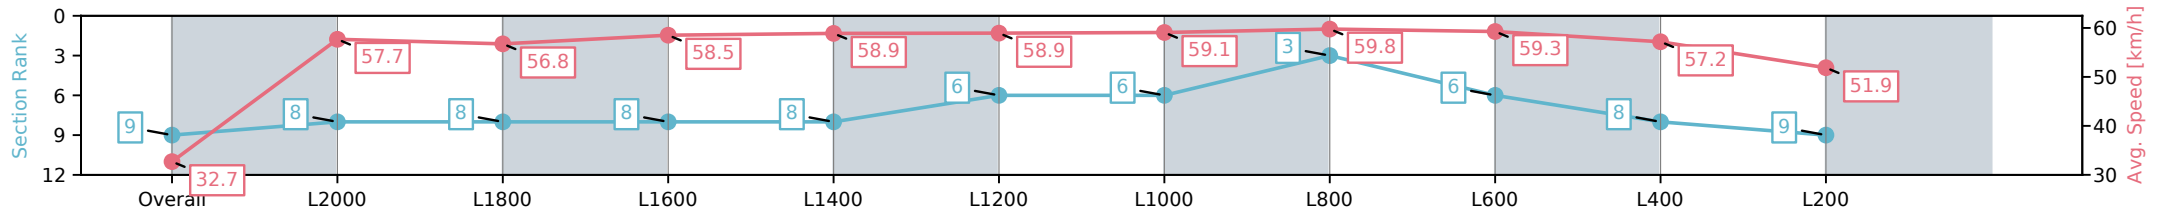

Horse/Jockey Name	SESAR/Ben Price
Finish Rank	9
Fastest Section Time (Section)	0:12.09 (L800)
Top Speed [km/h] (Section)	60.2 (L800)
Race State	Finished

Sportsbet Gawler SA - Professional

Race 6: Gawler Arms Hotel Benchmark 56 Handicap - 2100m

07 November 2024 - 4:15PM

Track Rating: Good 4, Weather: Overcast, Rail Position: +3m
800m-400m, +2m Remainder

Section	Overall	L2000	L1800	L1600	L1400	L1200	L1000	L800	L600	L400	L200
Section Times	2:15.71 [9] (0:11.08)	2:04.63 [8] (0:12.46)	1:52.17 [8] (0:12.65)	1:39.52 [8] (0:12.35)	1:27.17 [8] (0:12.24)	1:14.93 [6] (0:12.22)	1:02.71 [6] (0:12.17)	0:50.54 [3] (0:12.09)	0:38.45 [6] (0:12.13)	0:26.32 [8] (0:12.54)	0:13.78 [9] (0:13.78)
Average Speed [km/h]	32.7	57.7	56.8	58.5	58.9	58.9	59.1	59.8	59.3	57.2	51.9
Top Speed [km/h]	56.2	58.6	57.6	59.2	59.1	59.8	59.3	60.1	60.2	58.5	54.6
Avg. Dist. to Rail [m]	9.7	1.9	0.4	0.4	0.9	0.2	0.7	0.5	0.3	1.6	2.4
Avg. Stride Freq. [Hz]	2.1	2.3	2.3	2.3	2.3	2.3	2.3	2.3	2.3	2.3	2.2
Avg. Stride Length [m]	4.4	7.0	6.8	7.1	7.2	7.2	7.2	7.1	7.2	7.0	6.6

- [ ] Ranking at each section and finish
- -:-:- No data available at this section
- NA No data available