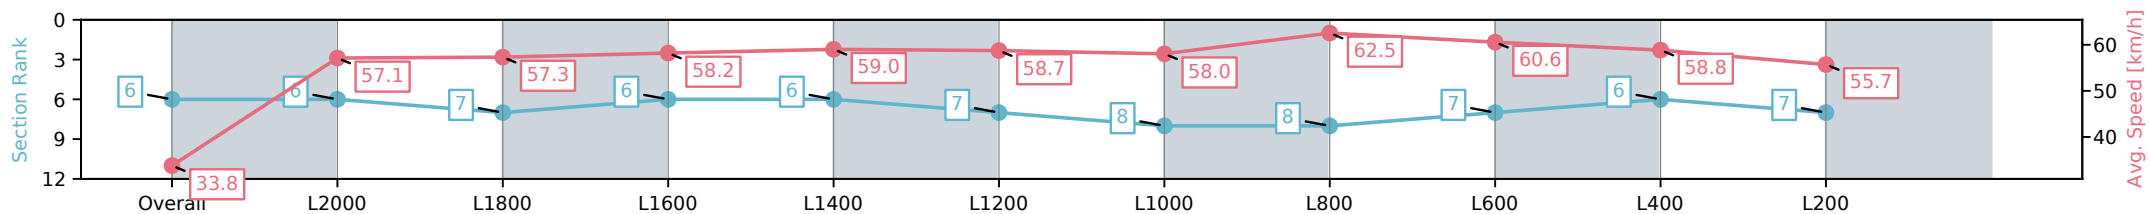

Horse/Jockey Name	EAGLELOU/Zoe Lloyd
Finish Rank	6
Fastest Section Time (Section)	0:11.69 (L800)
Top Speed [km/h] (Section)	62.9 (L1000)
Race State	Finished

Sportsbet Gawler SA - Professional

Race 6: Gawler Arms Hotel Benchmark 56 Handicap - 2100m

07 November 2024 - 4:15PM

Track Rating: Good 4, Weather: Overcast, Rail Position: +3m
800m-400m, +2m Remainder

Section	Overall	L2000	L1800	L1600	L1400	L1200	L1000	L800	L600	L400	L200
Section Times	2:14.48 [6] (0:10.63)	2:03.85 [6] (0:12.63)	1:51.22 [7] (0:12.79)	1:38.43 [6] (0:12.47)	1:25.96 [6] (0:12.30)	1:13.66 [7] (0:12.28)	1:01.38 [8] (0:12.52)	0:48.86 [8] (0:11.69)	0:37.17 [7] (0:12.01)	0:25.16 [6] (0:12.33)	0:12.83 [7] (0:12.83)
Average Speed [km/h]	33.8	57.1	57.3	58.2	59.0	58.7	58.0	62.5	60.6	58.8	55.7
Top Speed [km/h]	56.4	58.6	58.5	59.6	60.0	59.7	60.6	62.9	61.6	59.6	57.5
Avg. Dist. to Rail [m]	10.3	4.0	2.5	2.0	2.6	2.6	3.3	3.2	2.8	7.2	6.3
Avg. Stride Freq. [Hz]	2.1	2.3	2.3	2.2	2.2	2.2	2.2	2.3	2.2	2.2	2.2
Avg. Stride Length [m]	4.5	7.0	7.0	7.2	7.5	7.5	7.3	7.7	7.6	7.4	7.2

- [ ] Ranking at each section and finish
- -:-:- No data available at this section
- NA No data available