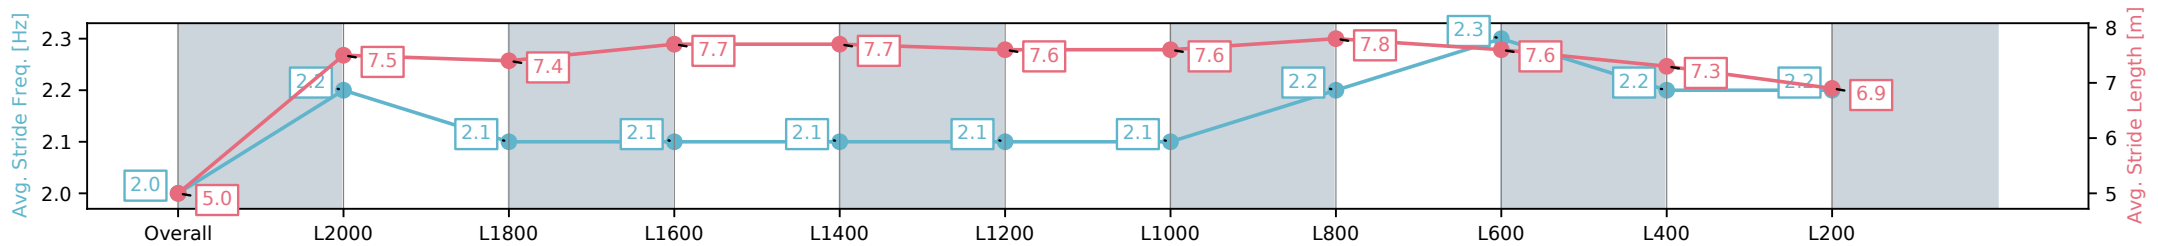

Section	Overall	L2000	L1800	L1600	L1400	L1200	L1000	L800	L600	L400	L200
Section Times	2:13.98 [4] (0:10.42)	2:03.56 [3] (0:12.08)	1:51.48 [3] (0:12.77)	1:38.71 [3] (0:12.48)	1:26.23 [3] (0:12.52)	1:13.71 [3] (0:12.51)	1:01.20 [3] (0:12.51)	0:48.69 [5] (0:11.53)	0:37.16 [3] (0:11.75)	0:25.41 [2] (0:12.24)	0:13.17 [1] (0:13.17)
Average Speed [km/h]	34.5	59.7	56.3	57.8	57.8	57.5	57.8	63.1	62.0	58.9	54.5
Top Speed [km/h]	59.3	60.7	57.5	58.6	58.7	59.8	62.2	63.5	63.0	61.1	55.7
Avg. Dist. to Rail [m]	6.2	0.5	0.3	0.6	1.4	0.5	1.6	2.5	2.5	3.6	2.6
Avg. Stride Freq. [Hz]	2.0	2.2	2.1	2.1	2.1	2.1	2.1	2.2	2.3	2.2	2.2
Avg. Stride Length [m]	5.0	7.5	7.4	7.7	7.7	7.6	7.6	7.8	7.6	7.3	6.9