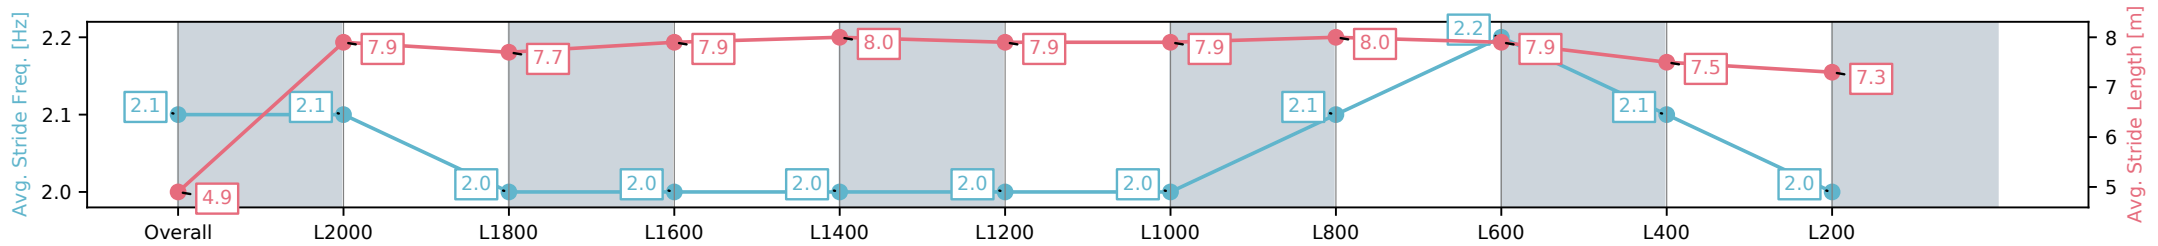

Horse/Jockey Name	KING HALSTON/Jason Holder
Finish Rank	7
Fastest Section Time (Section)	0:11.72 (L600)
Top Speed [km/h] (Section)	62.9 (Overall)
Race State	Finished

Sportsbet Gawler SA - Professional

Race 6: Gawler Arms Hotel Benchmark 56 Handicap - 2100m

07 November 2024 - 4:15PM

Track Rating: Good 4, Weather: Overcast, Rail Position: +3m
800m-400m, +2m Remainder

Section	Overall	L2000	L1800	L1600	L1400	L1200	L1000	L800	L600	L400	L200
Section Times	2:14.60 [7] (0:10.18)	2:04.42 [1] (0:11.83)	1:52.59 [1] (0:12.73)	1:39.86 [1] (0:12.43)	1:27.43 [1] (0:12.33)	1:15.10 [1] (0:12.73)	1:02.37 [1] (0:12.55)	0:49.82 [1] (0:11.93)	0:37.89 [1] (0:11.72)	0:26.17 [1] (0:12.44)	0:13.73 [2] (0:13.73)
Average Speed [km/h]	35.4	60.9	56.7	58.2	58.6	56.6	57.4	60.6	61.1	57.7	52.3
Top Speed [km/h]	61.8	62.9	58.4	58.7	59.2	58.4	58.9	62.0	62.4	60.0	54.8
Avg. Dist. to Rail [m]	11.0	1.3	0.5	0.9	0.9	0.3	0.9	0.4	0.3	0.7	0.5
Avg. Stride Freq. [Hz]	2.1	2.1	2.0	2.0	2.0	2.0	2.0	2.1	2.2	2.1	2.0
Avg. Stride Length [m]	4.9	7.9	7.7	7.9	8.0	7.9	7.9	8.0	7.9	7.5	7.3

- [ ] Ranking at each section and finish
- -:-:- No data available at this section
- NA No data available