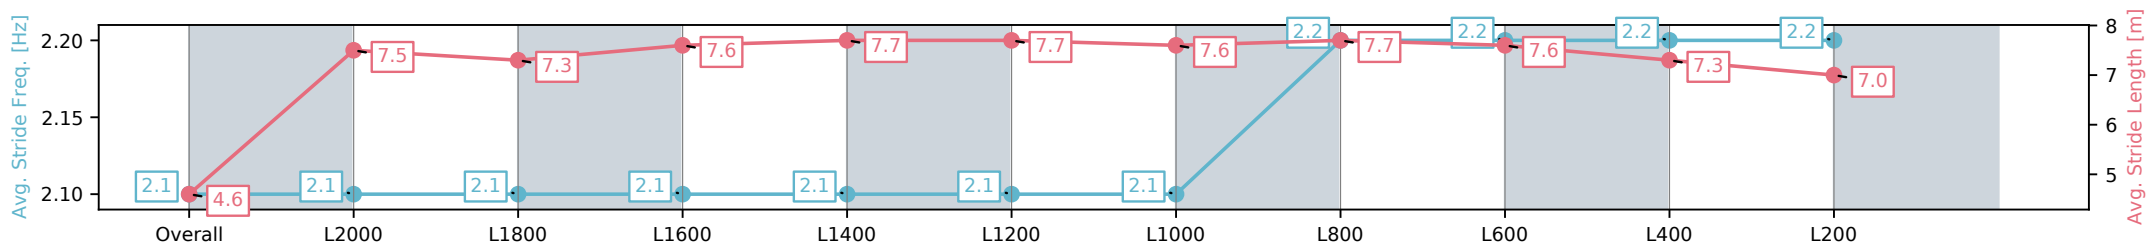

Horse/Jockey Name	BENZ BARON/Alana Livesey
Finish Rank	8
Fastest Section Time (Section)	0:11.77 (L800)
Top Speed [km/h] (Section)	62.2 (L1000)
Race State	Finished

Sportsbet Gawler SA - Professional

Race 6: Gawler Arms Hotel Benchmark 56 Handicap - 2100m

07 November 2024 - 4:15PM

Track Rating: Good 4, Weather: Overcast, Rail Position: +3m
800m-400m, +2m Remainder

Section	Overall	L2000	L1800	L1600	L1400	L1200	L1000	L800	L600	L400	L200
Section Times	2:14.90 [8] (0:10.88)	2:04.02 [7] (0:12.36)	1:51.66 [6] (0:12.89)	1:38.77 [7] (0:12.40)	1:26.37 [7] (0:12.30)	1:14.07 [8] (0:12.18)	1:01.89 [7] (0:12.57)	0:49.31 [7] (0:11.77)	0:37.54 [8] (0:12.03)	0:25.51 [7] (0:12.47)	0:13.04 [8] (0:13.04)
Average Speed [km/h]	33.1	58.2	56.3	58.6	58.7	59.1	58.0	61.8	60.5	58.0	54.7
Top Speed [km/h]	58.1	59.0	57.9	59.5	59.9	59.9	60.8	62.2	61.6	59.2	56.4
Avg. Dist. to Rail [m]	8.6	2.1	1.4	1.3	1.9	1.8	2.7	3.0	2.0	5.0	5.2
Avg. Stride Freq. [Hz]	2.1	2.1	2.1	2.1	2.1	2.1	2.1	2.2	2.2	2.2	2.2
Avg. Stride Length [m]	4.6	7.5	7.3	7.6	7.7	7.7	7.6	7.7	7.6	7.3	7.0

- [ ] Ranking at each section and finish
- -:-:- No data available at this section
- NA No data available