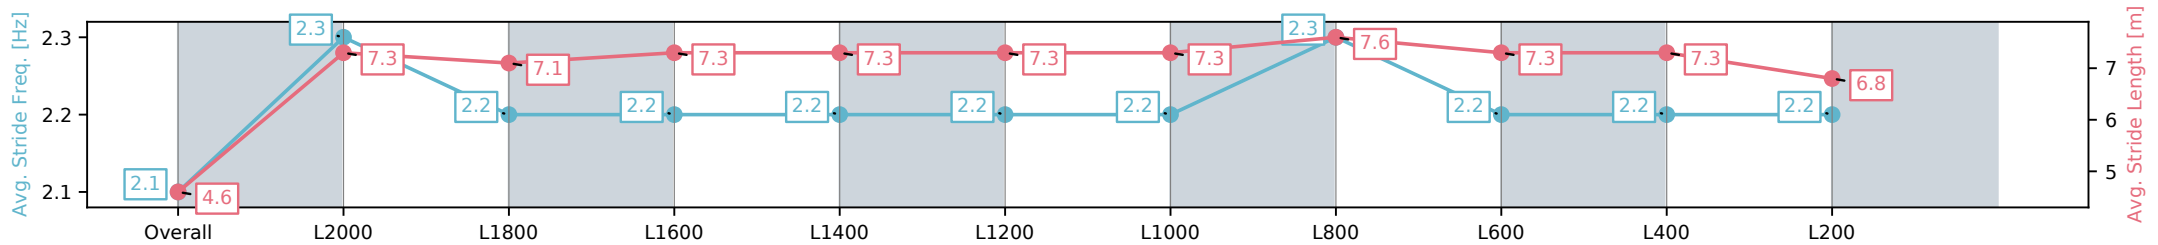

Section	Overall	L2000	L1800	L1600	L1400	L1200	L1000	L800	L600	L400	L200
Section Times	2:13.78 [1] (0:10.56)	2:03.22 [4] (0:12.18)	1:51.04 [4] (0:12.81)	1:38.23 [4] (0:12.53)	1:25.70 [4] (0:12.47)	1:13.23 [4] (0:12.42)	1:00.81 [5] (0:12.57)	0:48.23 [6] (0:11.70)	0:36.53 [5] (0:11.94)	0:24.59 [5] (0:12.13)	0:12.46 [5] (0:12.46)
Average Speed [km/h]	34.2	59.0	56.4	57.9	57.8	58.2	57.2	62.3	60.2	59.4	57.6
Top Speed [km/h]	57.7	60.1	57.4	58.4	58.3	58.9	59.4	63.7	62.3	61.3	59.4
Avg. Dist. to Rail [m]	7.4	0.5	0.8	1.0	1.5	1.2	2.0	2.1	0.7	3.5	8.1
Avg. Stride Freq. [Hz]	2.1	2.3	2.2	2.2	2.2	2.2	2.2	2.3	2.2	2.2	2.2
Avg. Stride Length [m]	4.6	7.3	7.1	7.3	7.3	7.3	7.3	7.6	7.3	7.3	6.8