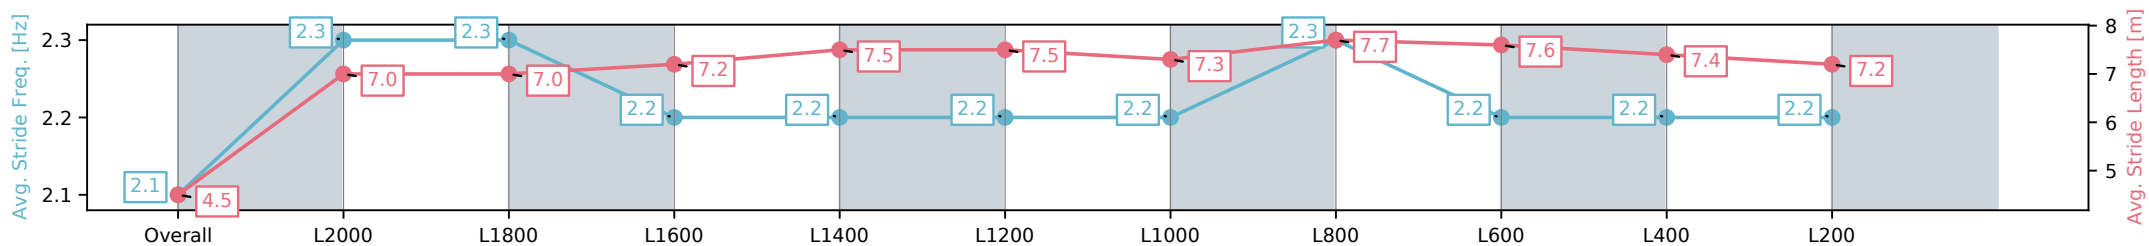

Horse/Jockey Name	EAGLELOU/Zoe Lloyd
Finish Rank	6
Fastest Section Time (Section)	0:11.69 (L800)
Top Speed [km/h] (Section)	62.9 (L1000)
Race State	Finished

Sportsbet Gawler SA - Professional

Race 6: Gawler Arms Hotel Benchmark 56 Handicap - 2100m

07 November 2024 - 4:15PM

Track Rating: Good 4, Weather: Overcast, Rail Position: +3m
800m-400m, +2m Remainder

Section	Overall	L2000	L1800	L1600	L1400	L1200	L1000	L800	L600	L400	L200
Section Times	2:14.48 [6] (0:10.63)	2:03.85 [6] (0:12.63)	1:51.22 [7] (0:12.79)	1:38.43 [6] (0:12.47)	1:25.96 [6] (0:12.30)	1:13.66 [7] (0:12.28)	1:01.38 [8] (0:12.52)	0:48.86 [8] (0:11.69)	0:37.17 [7] (0:12.01)	0:25.16 [6] (0:12.33)	0:12.83 [7] (0:12.83)
Average Speed [km/h]	33.8	57.1	57.3	58.2	59.0	58.7	58.0	62.5	60.6	58.8	55.7
Top Speed [km/h]	56.4	58.6	58.5	59.6	60.0	59.7	60.6	62.9	61.6	59.6	57.5
Avg. Dist. to Rail [m]	10.3	4.0	2.5	2.0	2.6	2.6	3.3	3.2	2.8	7.2	6.3
Avg. Stride Freq. [Hz]	2.1	2.3	2.3	2.2	2.2	2.2	2.2	2.3	2.2	2.2	2.2
Avg. Stride Length [m]	4.5	7.0	7.0	7.2	7.5	7.5	7.3	7.7	7.6	7.4	7.2

- [ ] Ranking at each section and finish
- -:-:- No data available at this section
- NA No data available