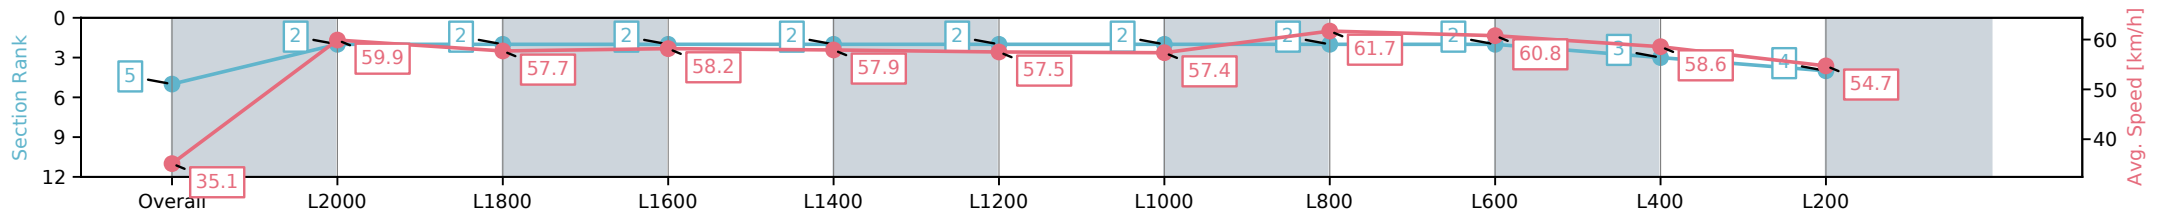

Horse/Jockey Name	AMERICAN TROUBLE/Jessica Eaton
Finish Rank	5
Fastest Section Time (Section)	0:11.72 (L800)
Top Speed [km/h] (Section)	62.8 (L800)
Race State	Finished

Sportsbet Gawler SA - Professional

Race 6: Gawler Arms Hotel Benchmark 56 Handicap - 2100m

07 November 2024 - 4:15PM

Track Rating: Good 4, Weather: Overcast, Rail Position: +3m
800m-400m, +2m Remainder

Section	Overall	L2000	L1800	L1600	L1400	L1200	L1000	L800	L600	L400	L200
Section Times	2:14.09 [5] (0:10.36)	2:03.73 [2] (0:11.99)	1:51.74 [2] (0:12.56)	1:39.17 [2] (0:12.44)	1:26.73 [2] (0:12.45)	1:14.28 [2] (0:12.52)	1:01.76 [2] (0:12.68)	0:49.08 [2] (0:11.72)	0:37.36 [2] (0:11.93)	0:25.43 [3] (0:12.33)	0:13.10 [4] (0:13.10)
Average Speed [km/h]	35.1	59.9	57.7	58.2	57.9	57.5	57.4	61.7	60.8	58.6	54.7
Top Speed [km/h]	61.6	61.7	58.7	58.7	58.7	58.2	59.9	62.6	62.8	59.7	56.5
Avg. Dist. to Rail [m]	8.3	2.1	1.2	1.0	1.3	1.0	1.7	2.0	1.6	3.9	4.0
Avg. Stride Freq. [Hz]	2.2	2.3	2.2	2.2	2.2	2.2	2.2	2.4	2.3	2.3	2.3
Avg. Stride Length [m]	4.5	7.2	7.2	7.2	7.3	7.3	7.1	7.3	7.2	6.9	6.7

[ ] Ranking at each section and finish
-:-:- No data available at this section
NA No data available