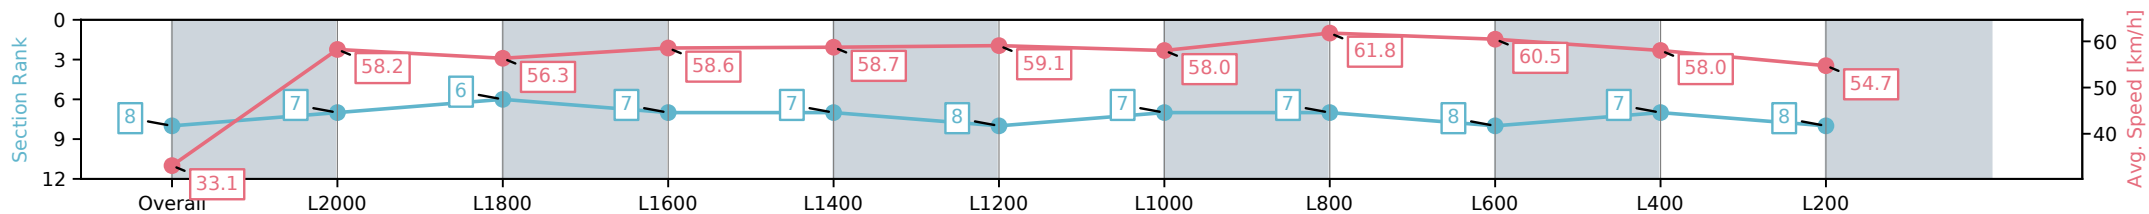

Horse/Jockey Name	BENZ BARON/Alana Livesey
Finish Rank	8
Fastest Section Time (Section)	0:11.77 (L800)
Top Speed [km/h] (Section)	62.2 (L1000)
Race State	Finished

Sportsbet Gawler SA - Professional

Race 6: Gawler Arms Hotel Benchmark 56 Handicap - 2100m

07 November 2024 - 4:15PM

Track Rating: Good 4, Weather: Overcast, Rail Position: +3m
800m-400m, +2m Remainder

Section	Overall	L2000	L1800	L1600	L1400	L1200	L1000	L800	L600	L400	L200
Section Times	2:14.90 [8] (0:10.88)	2:04.02 [7] (0:12.36)	1:51.66 [6] (0:12.89)	1:38.77 [7] (0:12.40)	1:26.37 [7] (0:12.30)	1:14.07 [8] (0:12.18)	1:01.89 [7] (0:12.57)	0:49.31 [7] (0:11.77)	0:37.54 [8] (0:12.03)	0:25.51 [7] (0:12.47)	0:13.04 [8] (0:13.04)
Average Speed [km/h]	33.1	58.2	56.3	58.6	58.7	59.1	58.0	61.8	60.5	58.0	54.7
Top Speed [km/h]	58.1	59.0	57.9	59.5	59.9	59.9	60.8	62.2	61.6	59.2	56.4
Avg. Dist. to Rail [m]	8.6	2.1	1.4	1.3	1.9	1.8	2.7	3.0	2.0	5.0	5.2
Avg. Stride Freq. [Hz]	2.1	2.1	2.1	2.1	2.1	2.1	2.1	2.2	2.2	2.2	2.2
Avg. Stride Length [m]	4.6	7.5	7.3	7.6	7.7	7.7	7.6	7.7	7.6	7.3	7.0

- [ ] Ranking at each section and finish
- -:-:- No data available at this section
- NA No data available