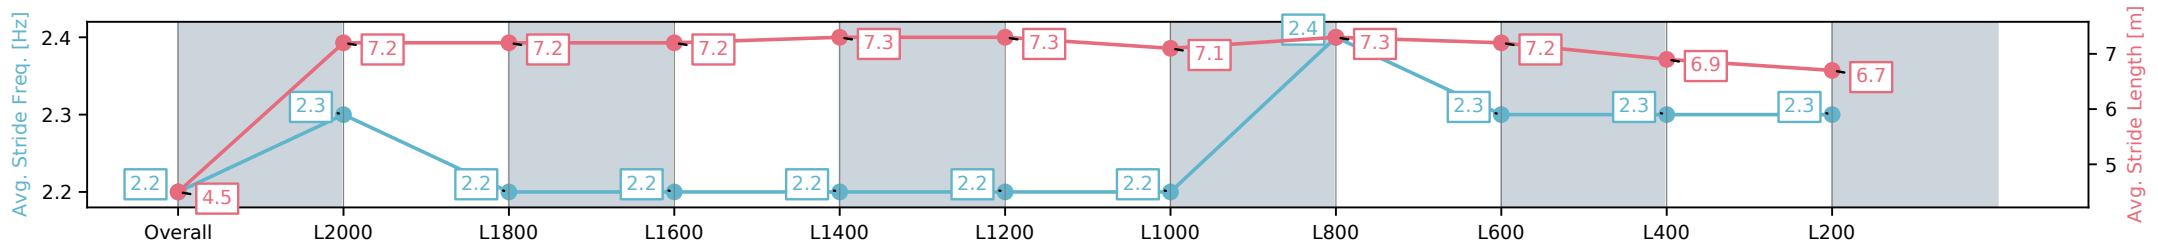

Horse/Jockey Name	AMERICAN TROUBLE/Jessica Eaton
Finish Rank	5
Fastest Section Time (Section)	0:11.72 (L800)
Top Speed [km/h] (Section)	62.8 (L800)
Race State	Finished

Sportsbet Gawler SA - Professional

Race 6: Gawler Arms Hotel Benchmark 56 Handicap - 2100m

07 November 2024 - 4:15PM

Track Rating: Good 4, Weather: Overcast, Rail Position: +3m
800m-400m, +2m Remainder

Section	Overall	L2000	L1800	L1600	L1400	L1200	L1000	L800	L600	L400	L200
Section Times	2:14.09 [5] (0:10.36)	2:03.73 [2] (0:11.99)	1:51.74 [2] (0:12.56)	1:39.17 [2] (0:12.44)	1:26.73 [2] (0:12.45)	1:14.28 [2] (0:12.52)	1:01.76 [2] (0:12.68)	0:49.08 [2] (0:11.72)	0:37.36 [2] (0:11.93)	0:25.43 [3] (0:12.33)	0:13.10 [4] (0:13.10)
Average Speed [km/h]	35.1	59.9	57.7	58.2	57.9	57.5	57.4	61.7	60.8	58.6	54.7
Top Speed [km/h]	61.6	61.7	58.7	58.7	58.7	58.2	59.9	62.6	62.8	59.7	56.5
Avg. Dist. to Rail [m]	8.3	2.1	1.2	1.0	1.3	1.0	1.7	2.0	1.6	3.9	4.0
Avg. Stride Freq. [Hz]	2.2	2.3	2.2	2.2	2.2	2.2	2.2	2.4	2.3	2.3	2.3
Avg. Stride Length [m]	4.5	7.2	7.2	7.2	7.3	7.3	7.1	7.3	7.2	6.9	6.7

[ ] Ranking at each section and finish
-:-:- No data available at this section
NA No data available