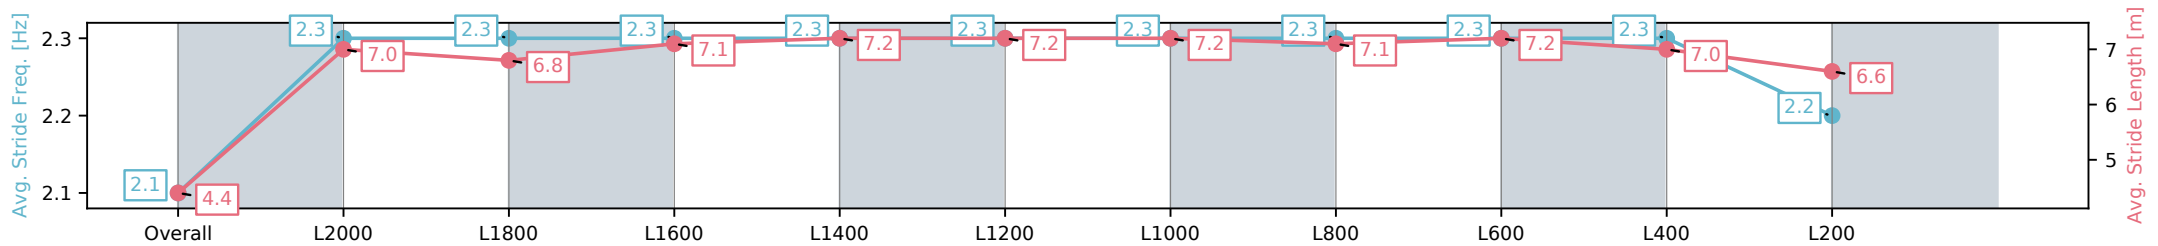

Horse/Jockey Name	SESAR/Ben Price
Finish Rank	9
Fastest Section Time (Section)	0:12.09 (L800)
Top Speed [km/h] (Section)	60.2 (L800)
Race State	Finished

Sportsbet Gawler SA - Professional

Race 6: Gawler Arms Hotel Benchmark 56 Handicap - 2100m

07 November 2024 - 4:15PM

Track Rating: Good 4, Weather: Overcast, Rail Position: +3m
800m-400m, +2m Remainder

Section	Overall	L2000	L1800	L1600	L1400	L1200	L1000	L800	L600	L400	L200
Section Times	2:15.71 [9] (0:11.08)	2:04.63 [8] (0:12.46)	1:52.17 [8] (0:12.65)	1:39.52 [8] (0:12.35)	1:27.17 [8] (0:12.24)	1:14.93 [6] (0:12.22)	1:02.71 [6] (0:12.17)	0:50.54 [3] (0:12.09)	0:38.45 [6] (0:12.13)	0:26.32 [8] (0:12.54)	0:13.78 [9] (0:13.78)
Average Speed [km/h]	32.7	57.7	56.8	58.5	58.9	58.9	59.1	59.8	59.3	57.2	51.9
Top Speed [km/h]	56.2	58.6	57.6	59.2	59.1	59.8	59.3	60.1	60.2	58.5	54.6
Avg. Dist. to Rail [m]	9.7	1.9	0.4	0.4	0.9	0.2	0.7	0.5	0.3	1.6	2.4
Avg. Stride Freq. [Hz]	2.1	2.3	2.3	2.3	2.3	2.3	2.3	2.3	2.3	2.3	2.2
Avg. Stride Length [m]	4.4	7.0	6.8	7.1	7.2	7.2	7.2	7.1	7.2	7.0	6.6

- [ ] Ranking at each section and finish
- -:-:- No data available at this section
- NA No data available