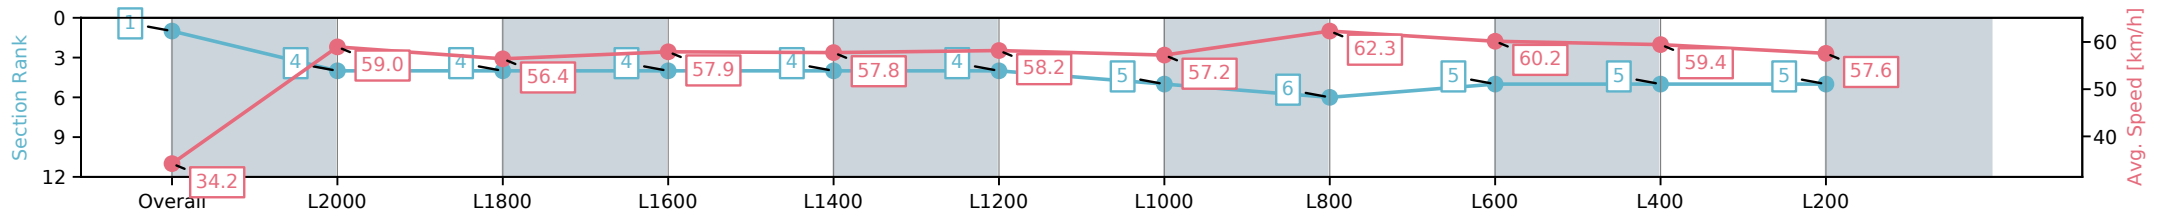

Section	Overall	L2000	L1800	L1600	L1400	L1200	L1000	L800	L600	L400	L200
Section Times	2:13.78 [1] (0:10.56)	2:03.22 [4] (0:12.18)	1:51.04 [4] (0:12.81)	1:38.23 [4] (0:12.53)	1:25.70 [4] (0:12.47)	1:13.23 [4] (0:12.42)	1:00.81 [5] (0:12.57)	0:48.23 [6] (0:11.70)	0:36.53 [5] (0:11.94)	0:24.59 [5] (0:12.13)	0:12.46 [5] (0:12.46)
Average Speed [km/h]	34.2	59.0	56.4	57.9	57.8	58.2	57.2	62.3	60.2	59.4	57.6
Top Speed [km/h]	57.7	60.1	57.4	58.4	58.3	58.9	59.4	63.7	62.3	61.3	59.4
Avg. Dist. to Rail [m]	7.4	0.5	0.8	1.0	1.5	1.2	2.0	2.1	0.7	3.5	8.1
Avg. Stride Freq. [Hz]	2.1	2.3	2.2	2.2	2.2	2.2	2.2	2.3	2.2	2.2	2.2
Avg. Stride Length [m]	4.6	7.3	7.1	7.3	7.3	7.3	7.3	7.6	7.3	7.3	6.8