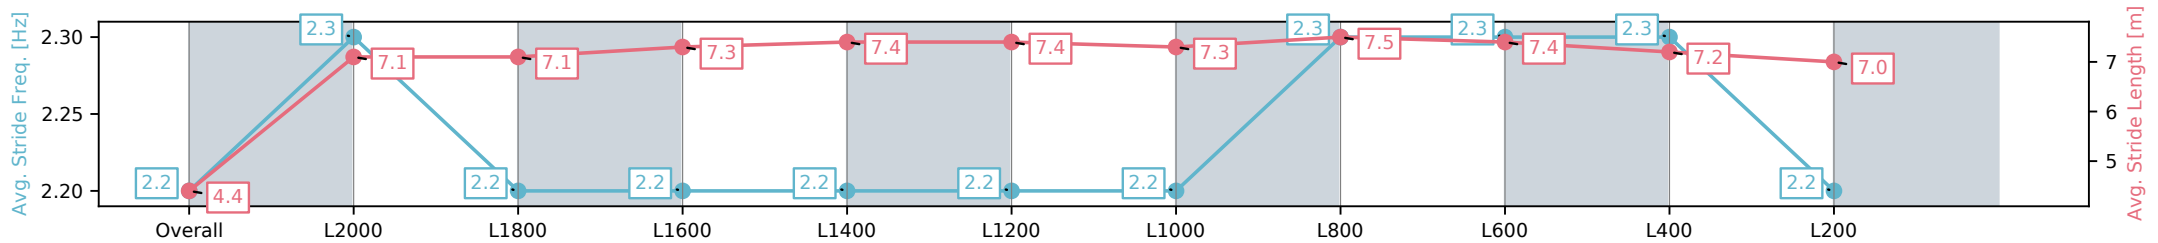

Section	Overall	L2000	L1800	L1600	L1400	L1200	L1000	L800	L600	L400	L200
Section Times	2:13.89 [3] (0:10.59)	2:03.30 [5] (0:12.32)	1:50.98 [5] (0:12.89)	1:38.09 [5] (0:12.47)	1:25.62 [5] (0:12.34)	1:13.28 [5] (0:12.21)	1:01.07 [4] (0:12.38)	0:48.69 [4] (0:11.73)	0:36.96 [4] (0:11.81)	0:25.15 [4] (0:12.15)	0:13.00 [3] (0:13.00)
Average Speed [km/h]	34.1	58.3	56.5	58.1	58.6	58.9	58.7	62.4	61.8	59.5	55.1
Top Speed [km/h]	57.8	59.3	56.7	58.8	59.3	59.4	61.5	62.4	62.5	60.4	57.6
Avg. Dist. to Rail [m]	8.6	2.0	1.3	1.1	1.8	2.2	2.8	3.5	2.7	4.6	3.3
Avg. Stride Freq. [Hz]	2.2	2.3	2.2	2.2	2.2	2.2	2.2	2.3	2.3	2.3	2.2
Avg. Stride Length [m]	4.4	7.1	7.1	7.3	7.4	7.4	7.3	7.5	7.4	7.2	7.0