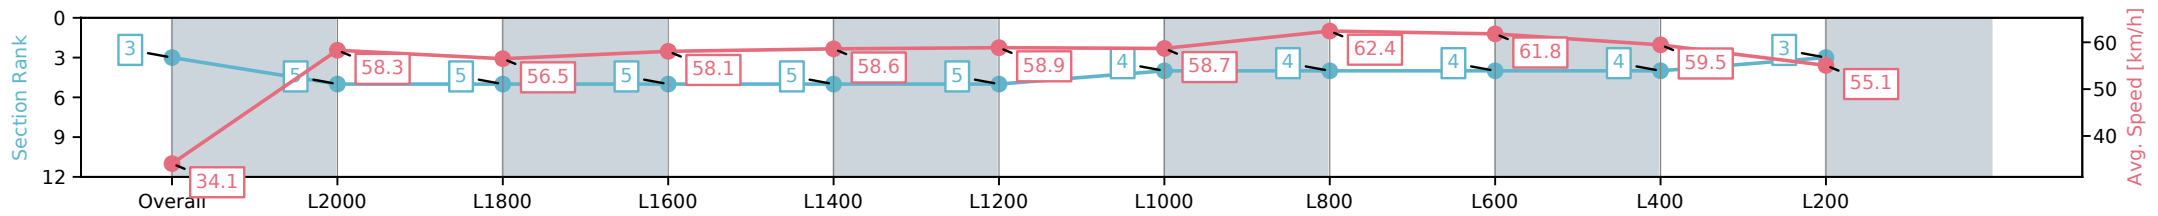

Section	Overall	L2000	L1800	L1600	L1400	L1200	L1000	L800	L600	L400	L200
Section Times	2:13.89 [3] (0:10.59)	2:03.30 [5] (0:12.32)	1:50.98 [5] (0:12.89)	1:38.09 [5] (0:12.47)	1:25.62 [5] (0:12.34)	1:13.28 [5] (0:12.21)	1:01.07 [4] (0:12.38)	0:48.69 [4] (0:11.73)	0:36.96 [4] (0:11.81)	0:25.15 [4] (0:12.15)	0:13.00 [3] (0:13.00)
Average Speed [km/h]	34.1	58.3	56.5	58.1	58.6	58.9	58.7	62.4	61.8	59.5	55.1
Top Speed [km/h]	57.8	59.3	56.7	58.8	59.3	59.4	61.5	62.4	62.5	60.4	57.6
Avg. Dist. to Rail [m]	8.6	2.0	1.3	1.1	1.8	2.2	2.8	3.5	2.7	4.6	3.3
Avg. Stride Freq. [Hz]	2.2	2.3	2.2	2.2	2.2	2.2	2.2	2.3	2.3	2.3	2.2
Avg. Stride Length [m]	4.4	7.1	7.1	7.3	7.4	7.4	7.3	7.5	7.4	7.2	7.0