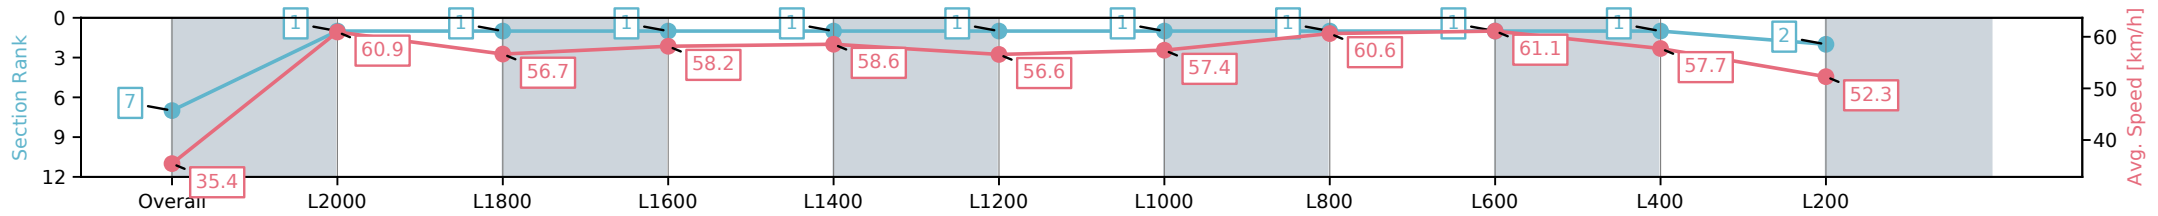

Horse/Jockey Name	KING HALSTON/Jason Holder
Finish Rank	7
Fastest Section Time (Section)	0:11.72 (L600)
Top Speed [km/h] (Section)	62.9 (Overall)
Race State	Finished

Sportsbet Gawler SA - Professional

Race 6: Gawler Arms Hotel Benchmark 56 Handicap - 2100m

07 November 2024 - 4:15PM

Track Rating: Good 4, Weather: Overcast, Rail Position: +3m
800m-400m, +2m Remainder

Section	Overall	L2000	L1800	L1600	L1400	L1200	L1000	L800	L600	L400	L200
Section Times	2:14.60 [7] (0:10.18)	2:04.42 [1] (0:11.83)	1:52.59 [1] (0:12.73)	1:39.86 [1] (0:12.43)	1:27.43 [1] (0:12.33)	1:15.10 [1] (0:12.73)	1:02.37 [1] (0:12.55)	0:49.82 [1] (0:11.93)	0:37.89 [1] (0:11.72)	0:26.17 [1] (0:12.44)	0:13.73 [2] (0:13.73)
Average Speed [km/h]	35.4	60.9	56.7	58.2	58.6	56.6	57.4	60.6	61.1	57.7	52.3
Top Speed [km/h]	61.8	62.9	58.4	58.7	59.2	58.4	58.9	62.0	62.4	60.0	54.8
Avg. Dist. to Rail [m]	11.0	1.3	0.5	0.9	0.9	0.3	0.9	0.4	0.3	0.7	0.5
Avg. Stride Freq. [Hz]	2.1	2.1	2.0	2.0	2.0	2.0	2.0	2.1	2.2	2.1	2.0
Avg. Stride Length [m]	4.9	7.9	7.7	7.9	8.0	7.9	7.9	8.0	7.9	7.5	7.3

- [ ] Ranking at each section and finish
- -:-:- No data available at this section
- NA No data available