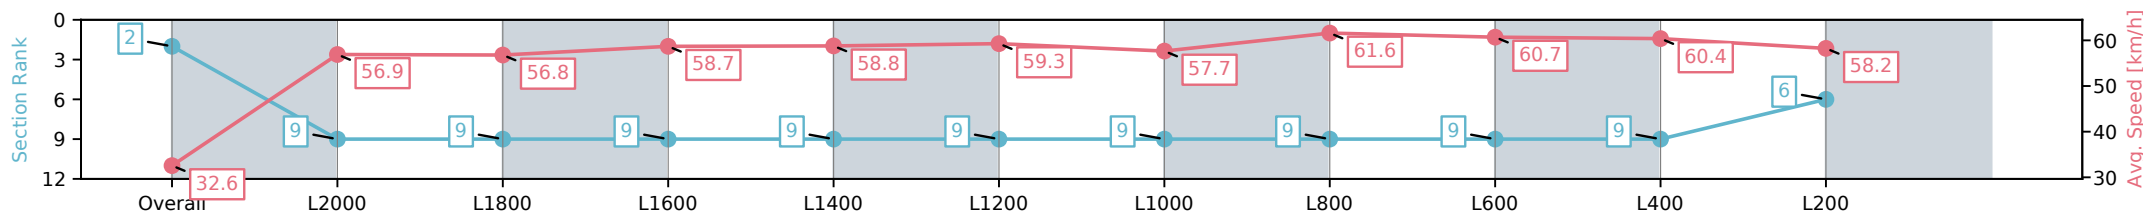

Section	Overall	L2000	L1800	L1600	L1400	L1200	L1000	L800	L600	L400	L200
Section Times	2:13.78 [2] (0:11.13)	2:02.65 [9] (0:12.62)	1:50.03 [9] (0:12.77)	1:37.26 [9] (0:12.34)	1:24.92 [9] (0:12.28)	1:12.64 [9] (0:12.17)	1:00.47 [9] (0:12.50)	0:47.97 [9] (0:11.82)	0:36.15 [9] (0:11.93)	0:24.22 [9] (0:11.91)	0:12.31 [6] (0:12.31)
Average Speed [km/h]	32.6	56.9	56.8	58.7	58.8	59.3	57.7	61.6	60.7	60.4	58.2
Top Speed [km/h]	55.9	58.3	57.1	59.8	59.6	59.6	58.9	62.1	62.3	61.3	59.4
Avg. Dist. to Rail [m]	7.8	0.9	0.9	1.2	1.5	1.4	1.8	2.0	1.1	3.3	4.8
Avg. Stride Freq. [Hz]	2.1	2.3	2.3	2.3	2.3	2.3	2.3	2.4	2.3	2.4	2.3
Avg. Stride Length [m]	4.4	6.9	6.9	7.0	7.1	7.1	6.9	7.2	7.2	7.0	6.9