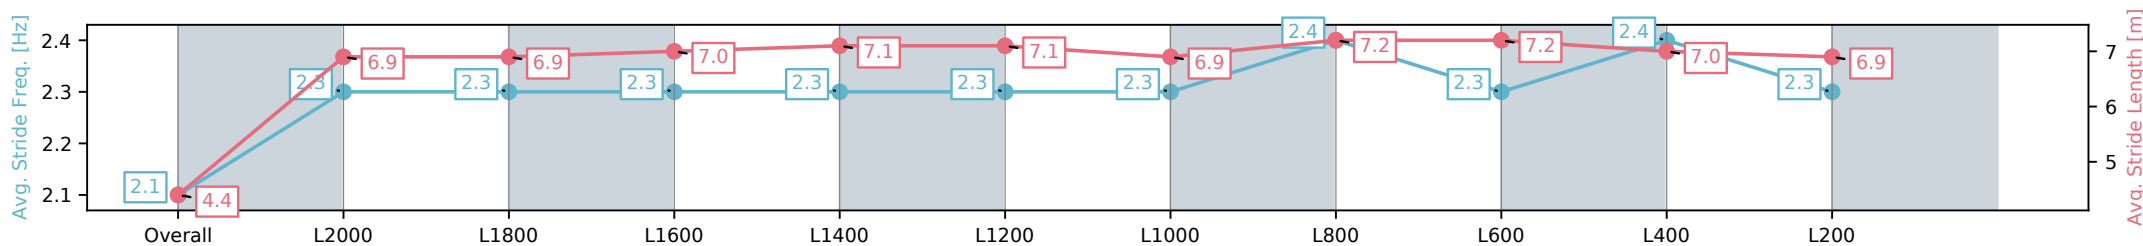

Section	Overall	L2000	L1800	L1600	L1400	L1200	L1000	L800	L600	L400	L200
Section Times	2:13.78 [2] (0:11.13)	2:02.65 [9] (0:12.62)	1:50.03 [9] (0:12.77)	1:37.26 [9] (0:12.34)	1:24.92 [9] (0:12.28)	1:12.64 [9] (0:12.17)	1:00.47 [9] (0:12.50)	0:47.97 [9] (0:11.82)	0:36.15 [9] (0:11.93)	0:24.22 [9] (0:11.91)	0:12.31 [6] (0:12.31)
Average Speed [km/h]	32.6	56.9	56.8	58.7	58.8	59.3	57.7	61.6	60.7	60.4	58.2
Top Speed [km/h]	55.9	58.3	57.1	59.8	59.6	59.6	58.9	62.1	62.3	61.3	59.4
Avg. Dist. to Rail [m]	7.8	0.9	0.9	1.2	1.5	1.4	1.8	2.0	1.1	3.3	4.8
Avg. Stride Freq. [Hz]	2.1	2.3	2.3	2.3	2.3	2.3	2.3	2.4	2.3	2.4	2.3
Avg. Stride Length [m]	4.4	6.9	6.9	7.0	7.1	7.1	6.9	7.2	7.2	7.0	6.9