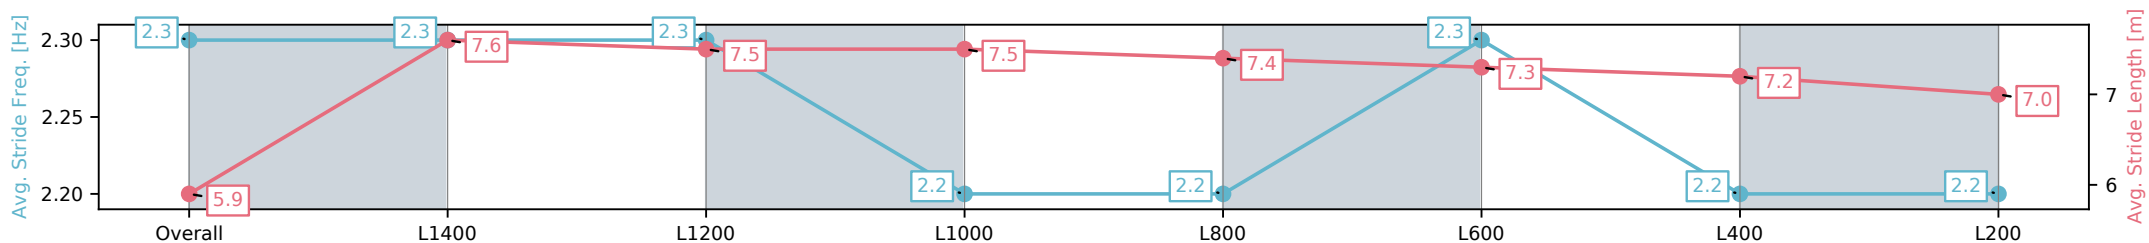

Horse/Jockey Name	MOFFERNO/Polly Brewster
Finish Rank	12
Fastest Section Time (Section)	0:11.21 (L1400)
Top Speed [km/h] (Section)	65.4 (Overall)
Race State	Finished

Sportsbet Gawler SA - Professional

Race 3: Sportsbet Nobody Does It Easier Fillies & Mares Maiden Plate - 1500m

07 November 2024 - 2:16PM

Track Rating: Good 4, Weather: Overcast, Rail Position: +3m
800m-400m, +2m Remainder

Section	Overall	L1400	L1200	L1000	L800	L600	L400	L200
Section Times	1:34.35 [12] (0:09.07)	1:25.28 [3] (0:11.21)	1:14.07 [2] (0:11.76)	1:02.31 [2] (0:12.35)	0:49.96 [2] (0:12.36)	0:37.60 [2] (0:12.09)	0:25.51 [4] (0:12.47)	0:13.04 [9] (0:13.04)
Average Speed [km/h]	39.6	64.0	61.2	58.4	59.3	60.1	58.1	55.1
Top Speed [km/h]	62.6	65.4	62.6	59.1	60.7	61.0	59.6	56.2
Avg. Dist. to Rail [m]	5.1	1.0	0.5	0.7	2.6	2.6	1.2	1.3
Avg. Stride Freq. [Hz]	2.3	2.3	2.3	2.2	2.2	2.3	2.2	2.2
Avg. Stride Length [m]	5.9	7.6	7.5	7.5	7.4	7.3	7.2	7.0

- [ ] Ranking at each section and finish
- -:-:- No data available at this section
- NA No data available