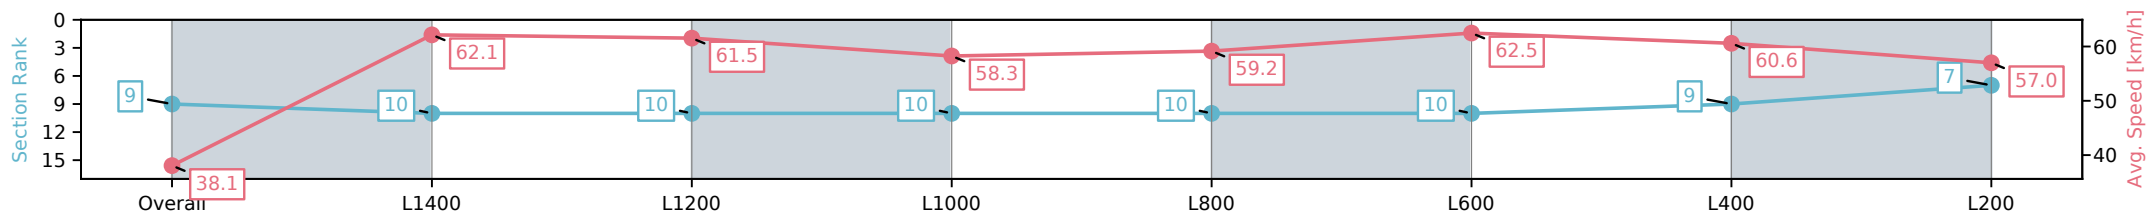

Section	Overall	L1400	L1200	L1000	L800	L600	L400	L200
Section Times	1:33.87 [9] (0:09.48)	1:24.39 [10] (0:11.62)	1:12.77 [10] (0:11.70)	1:01.07 [10] (0:12.37)	0:48.70 [10] (0:12.35)	0:36.35 [10] (0:11.70)	0:24.65 [9] (0:12.00)	0:12.65 [7] (0:12.65)
Average Speed [km/h]	38.1	62.1	61.5	58.3	59.2	62.5	60.6	57.0
Top Speed [km/h]	60.5	62.6	62.5	59.9	61.7	63.4	61.8	59.4
Avg. Dist. to Rail [m]	3.3	0.7	0.2	0.8	2.3	3.5	4.5	3.2
Avg. Stride Freq. [Hz]	2.1	2.3	2.3	2.2	2.2	2.3	2.3	2.2
Avg. Stride Length [m]	6.0	7.5	7.5	7.4	7.5	7.5	7.4	7.1