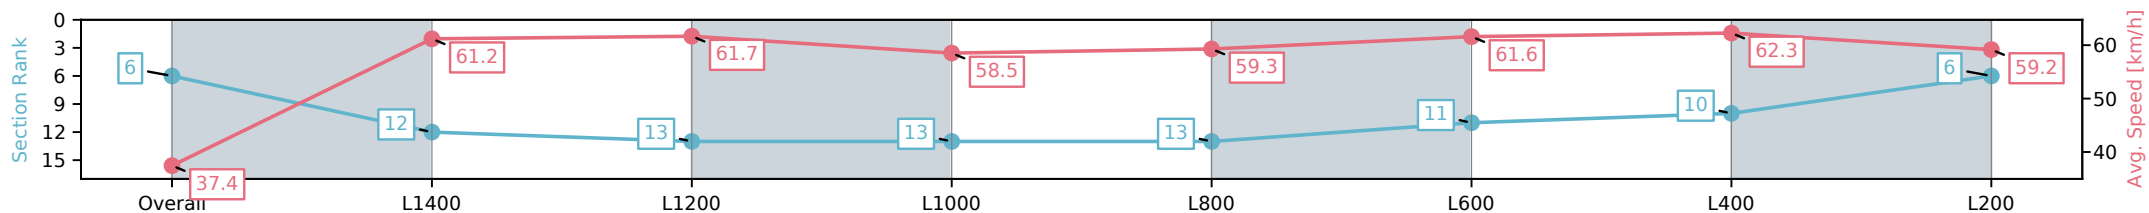

Section	Overall	L1400	L1200	L1000	L800	L600	L400	L200
Section Times	1:33.18 [6] (0:09.67)	1:23.51 [12] (0:11.72)	1:11.79 [13] (0:11.71)	1:00.08 [13] (0:12.28)	0:47.79 [13] (0:12.21)	0:35.58 [11] (0:11.80)	0:23.78 [10] (0:11.64)	0:12.14 [6] (0:12.14)
Average Speed [km/h]	37.4	61.2	61.7	58.5	59.3	61.6	62.3	59.2
Top Speed [km/h]	59.5	62.0	63.0	60.3	60.9	63.5	63.6	61.3
Avg. Dist. to Rail [m]	6.1	0.5	1.1	0.7	1.1	2.1	3.0	3.3
Avg. Stride Freq. [Hz]	2.2	2.6	2.5	2.4	2.4	2.5	2.5	2.5
Avg. Stride Length [m]	5.6	6.7	6.8	6.7	6.8	6.9	6.9	6.6