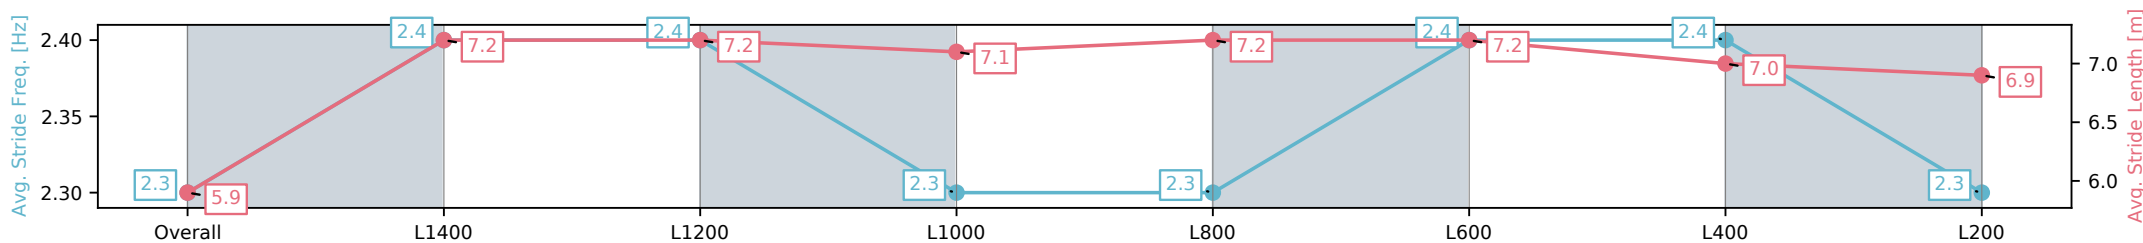

Section	Overall	L1400	L1200	L1000	L800	L600	L400	L200
Section Times	1:32.74 [3] (0:08.82)	1:23.92 [1] (0:11.35)	1:12.57 [1] (0:11.81)	1:00.76 [1] (0:12.30)	0:48.46 [1] (0:12.32)	0:36.14 [1] (0:11.69)	0:24.45 [1] (0:11.83)	0:12.62 [1] (0:12.62)
Average Speed [km/h]	40.7	63.2	61.0	58.6	59.1	62.4	61.1	57.2
Top Speed [km/h]	62.1	63.8	62.7	60.0	61.3	64.3	64.3	59.4
Avg. Dist. to Rail [m]	0.8	0.6	0.7	0.7	1.6	2.6	3.1	1.9
Avg. Stride Freq. [Hz]	2.3	2.4	2.4	2.3	2.3	2.4	2.4	2.3
Avg. Stride Length [m]	5.9	7.2	7.2	7.1	7.2	7.2	7.0	6.9