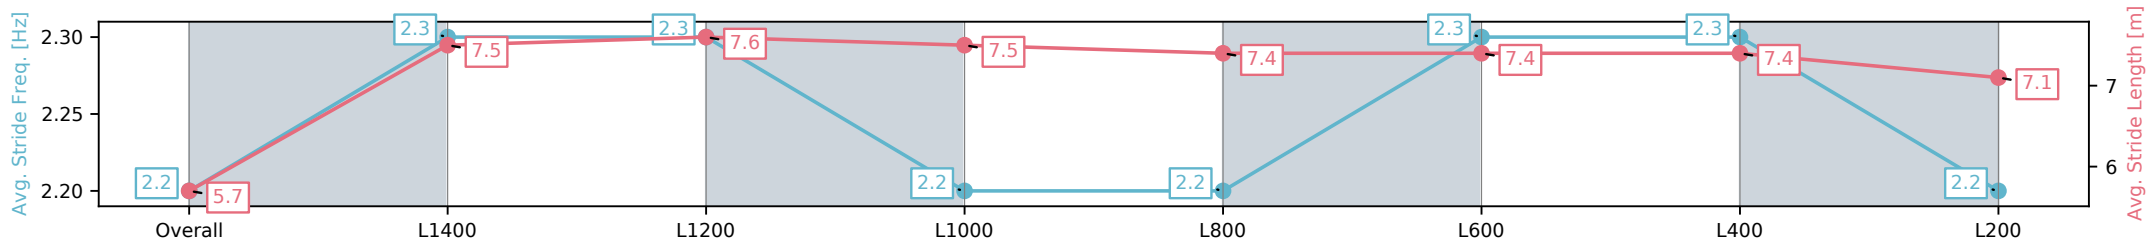

Horse/Jockey Name	SHEEZA WARRIOR/Callan Murray
Finish Rank	13
Fastest Section Time (Section)	0:11.45 (L1200)
Top Speed [km/h] (Section)	64.3 (Overall)
Race State	Finished

Sportsbet Gawler SA - Professional

Race 3: Sportsbet Nobody Does It Easier Fillies & Mares Maiden Plate - 1500m

07 November 2024 - 2:16PM

Track Rating: Good 4, Weather: Overcast, Rail Position: +3m
800m-400m, +2m Remainder

Section	Overall	L1400	L1200	L1000	L800	L600	L400	L200
Section Times	1:34.45 [13] (0:09.83)	1:24.62 [14] (0:11.57)	1:13.04 [14] (0:11.45)	1:01.59 [11] (0:12.43)	0:49.16 [11] (0:12.32)	0:36.84 [12] (0:12.25)	0:24.59 [14] (0:12.10)	0:12.49 [14] (0:12.49)
Average Speed [km/h]	36.7	62.2	63.0	58.4	59.8	59.9	60.0	57.8
Top Speed [km/h]	57.5	64.3	64.3	60.7	61.3	61.7	60.7	58.6
Avg. Dist. to Rail [m]	2.8	1.3	0.8	1.7	3.8	4.2	3.4	4.6
Avg. Stride Freq. [Hz]	2.2	2.3	2.3	2.2	2.2	2.3	2.3	2.2
Avg. Stride Length [m]	5.7	7.5	7.6	7.5	7.4	7.4	7.4	7.1

- [ ] Ranking at each section and finish
- -:-:- No data available at this section
- NA No data available