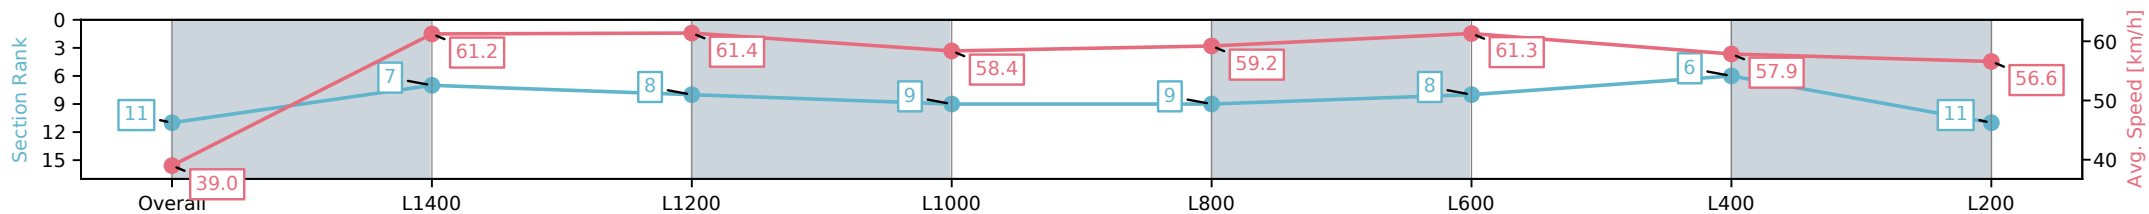

Section	Overall	L1400	L1200	L1000	L800	L600	L400	L200
Section Times	1:34.30 [11] (0:09.28)	1:25.02 [7] (0:11.74)	1:13.28 [8] (0:11.71)	1:01.57 [9] (0:12.32)	0:49.25 [9] (0:12.24)	0:37.01 [8] (0:11.80)	0:25.21 [6] (0:12.53)	0:12.68 [11] (0:12.68)
Average Speed [km/h]	39.0	61.2	61.4	58.4	59.2	61.3	57.9	56.6
Top Speed [km/h]	61.6	62.3	62.6	59.9	61.2	62.5	61.9	57.6
Avg. Dist. to Rail [m]	0.9	0.5	1.0	0.5	1.0	1.2	1.4	2.7
Avg. Stride Freq. [Hz]	2.2	2.3	2.3	2.2	2.2	2.3	2.2	2.2
Avg. Stride Length [m]	6.0	7.4	7.4	7.4	7.4	7.4	7.2	7.0