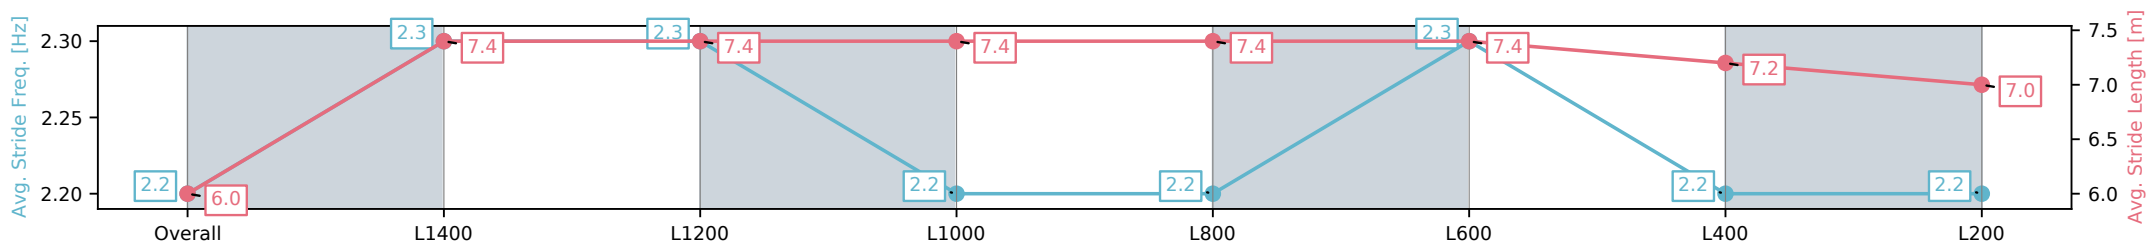

Section	Overall	L1400	L1200	L1000	L800	L600	L400	L200
Section Times	1:34.30 [11] (0:09.28)	1:25.02 [7] (0:11.74)	1:13.28 [8] (0:11.71)	1:01.57 [9] (0:12.32)	0:49.25 [9] (0:12.24)	0:37.01 [8] (0:11.80)	0:25.21 [6] (0:12.53)	0:12.68 [11] (0:12.68)
Average Speed [km/h]	39.0	61.2	61.4	58.4	59.2	61.3	57.9	56.6
Top Speed [km/h]	61.6	62.3	62.6	59.9	61.2	62.5	61.9	57.6
Avg. Dist. to Rail [m]	0.9	0.5	1.0	0.5	1.0	1.2	1.4	2.7
Avg. Stride Freq. [Hz]	2.2	2.3	2.3	2.2	2.2	2.3	2.2	2.2
Avg. Stride Length [m]	6.0	7.4	7.4	7.4	7.4	7.4	7.2	7.0