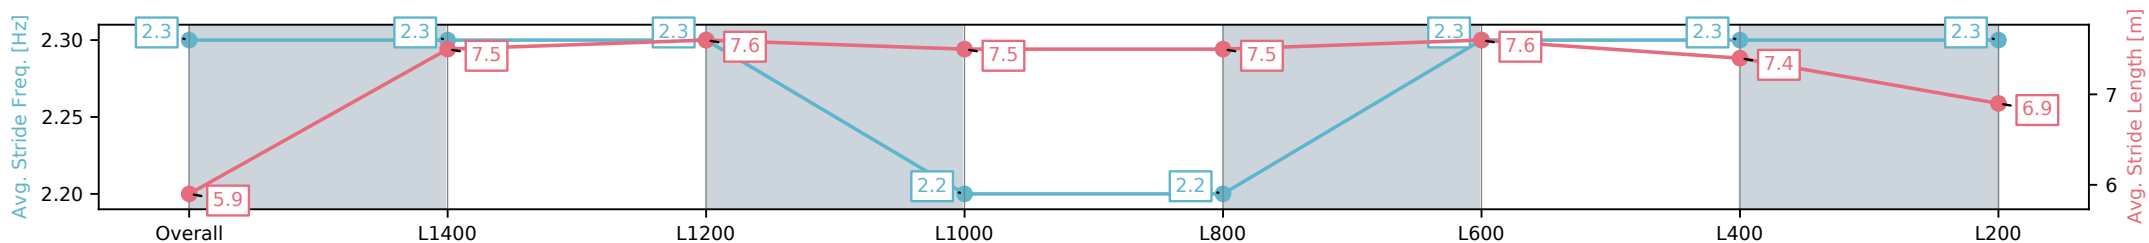

Section	Overall	L1400	L1200	L1000	L800	L600	L400	L200
Section Times	1:32.91 [4] (0:08.98)	1:23.93 [2] (0:11.55)	1:12.38 [3] (0:11.79)	1:00.59 [3] (0:12.39)	0:48.20 [4] (0:12.27)	0:35.93 [4] (0:11.60)	0:24.33 [3] (0:11.86)	0:12.47 [3] (0:12.47)
Average Speed [km/h]	39.9	62.4	61.3	58.2	59.4	63.1	61.3	57.7
Top Speed [km/h]	62.1	63.9	62.6	59.6	61.4	65.1	63.0	59.9
Avg. Dist. to Rail [m]	6.8	1.5	0.3	1.1	2.2	3.2	4.2	3.1
Avg. Stride Freq. [Hz]	2.3	2.3	2.3	2.2	2.2	2.3	2.3	2.3
Avg. Stride Length [m]	5.9	7.5	7.6	7.5	7.5	7.6	7.4	6.9