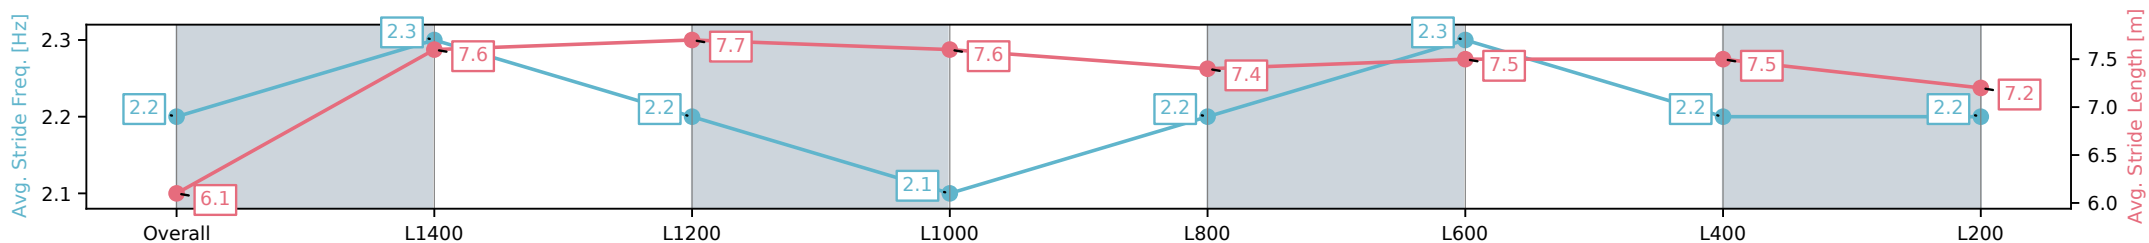

Section	Overall	L1400	L1200	L1000	L800	L600	L400	L200
Section Times	1:33.73 [8] (0:09.09)	1:24.64 [5] (0:11.57)	1:13.06 [4] (0:11.71)	1:01.35 [4] (0:12.37)	0:48.98 [5] (0:12.43)	0:36.55 [5] (0:12.00)	0:24.55 [8] (0:12.07)	0:12.48 [8] (0:12.48)
Average Speed [km/h]	39.4	62.6	61.5	58.7	59.1	61.0	60.0	57.6
Top Speed [km/h]	60.8	63.6	63.2	60.1	60.3	61.6	61.2	59.5
Avg. Dist. to Rail [m]	10.6	3.5	1.4	2.1	3.4	2.7	4.0	5.6
Avg. Stride Freq. [Hz]	2.2	2.3	2.2	2.1	2.2	2.3	2.2	2.2
Avg. Stride Length [m]	6.1	7.6	7.7	7.6	7.4	7.5	7.5	7.2