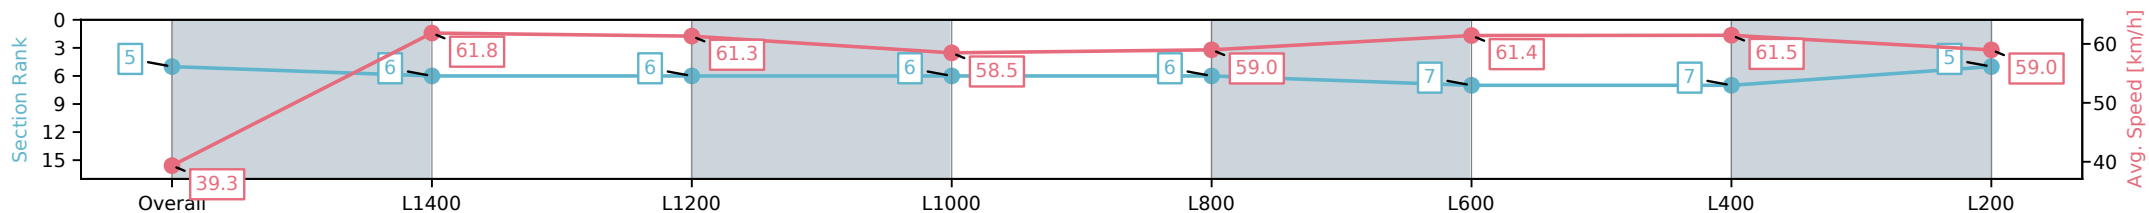

Section	Overall	L1400	L1200	L1000	L800	L600	L400	L200
Section Times	1:33.09 [5] (0:09.15)	1:23.94 [6] (0:11.64)	1:12.30 [6] (0:11.71)	1:00.59 [6] (0:12.39)	0:48.20 [6] (0:12.40)	0:35.80 [7] (0:11.81)	0:23.99 [7] (0:11.81)	0:12.18 [5] (0:12.18)
Average Speed [km/h]	39.3	61.8	61.3	58.5	59.0	61.4	61.5	59.0
Top Speed [km/h]	59.7	63.4	63.3	59.6	61.8	63.3	62.6	61.0
Avg. Dist. to Rail [m]	1.7	0.4	0.5	1.0	2.5	2.3	2.0	3.7
Avg. Stride Freq. [Hz]	2.3	2.4	2.4	2.3	2.3	2.3	2.3	2.3
Avg. Stride Length [m]	5.8	7.2	7.2	7.2	7.1	7.3	7.3	7.1