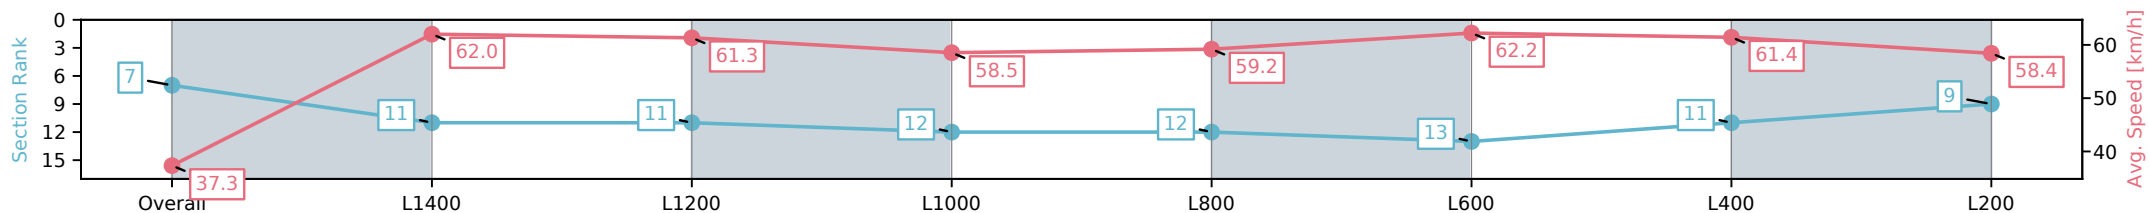

Section	Overall	L1400	L1200	L1000	L800	L600	L400	L200
Section Times	1:33.60 [7] (0:09.64)	1:23.96 [11] (0:11.62)	1:12.34 [11] (0:11.71)	1:00.63 [12] (0:12.36)	0:48.27 [12] (0:12.39)	0:35.88 [13] (0:11.72)	0:24.16 [11] (0:11.87)	0:12.29 [9] (0:12.28)
Average Speed [km/h]	37.3	62.0	61.3	58.5	59.2	62.2	61.4	58.4
Top Speed [km/h]	60.1	63.0	63.0	59.7	62.3	63.6	63.5	60.3
Avg. Dist. to Rail [m]	7.6	0.7	1.3	0.5	2.9	3.4	4.9	5.7
Avg. Stride Freq. [Hz]	2.3	2.4	2.4	2.3	2.3	2.4	2.4	2.4
Avg. Stride Length [m]	5.5	7.2	7.2	7.0	7.1	7.2	7.0	6.7