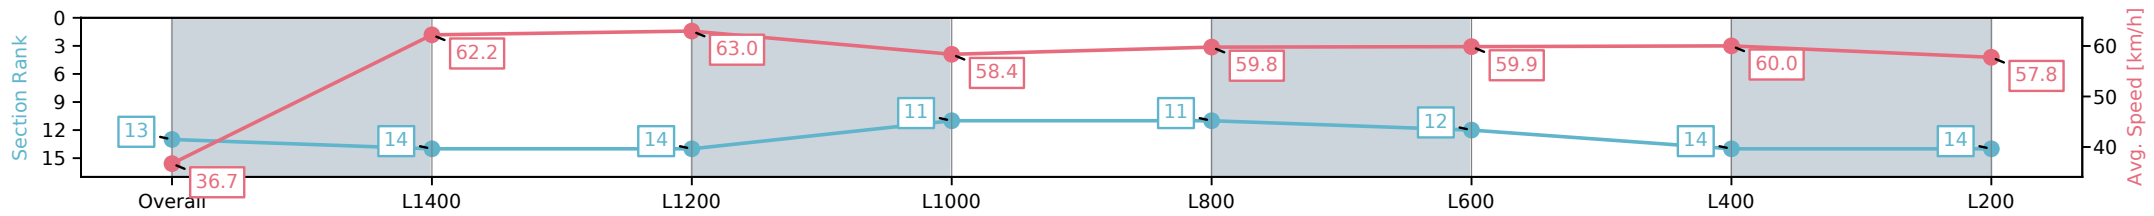

Horse/Jockey Name	SHEEZA WARRIOR/Callan Murray
Finish Rank	13
Fastest Section Time (Section)	0:11.45 (L1200)
Top Speed [km/h] (Section)	64.3 (Overall)
Race State	Finished

Sportsbet Gawler SA - Professional

Race 3: Sportsbet Nobody Does It Easier Fillies & Mares Maiden Plate - 1500m

07 November 2024 - 2:16PM

Track Rating: Good 4, Weather: Overcast, Rail Position: +3m
800m-400m, +2m Remainder

Section	Overall	L1400	L1200	L1000	L800	L600	L400	L200
Section Times	1:34.45 [13] (0:09.83)	1:24.62 [14] (0:11.57)	1:13.04 [14] (0:11.45)	1:01.59 [11] (0:12.43)	0:49.16 [11] (0:12.32)	0:36.84 [12] (0:12.25)	0:24.59 [14] (0:12.10)	0:12.49 [14] (0:12.49)
Average Speed [km/h]	36.7	62.2	63.0	58.4	59.8	59.9	60.0	57.8
Top Speed [km/h]	57.5	64.3	64.3	60.7	61.3	61.7	60.7	58.6
Avg. Dist. to Rail [m]	2.8	1.3	0.8	1.7	3.8	4.2	3.4	4.6
Avg. Stride Freq. [Hz]	2.2	2.3	2.3	2.2	2.2	2.3	2.3	2.2
Avg. Stride Length [m]	5.7	7.5	7.6	7.5	7.4	7.4	7.4	7.1

- [ ] Ranking at each section and finish
- -:-:- No data available at this section
- NA No data available