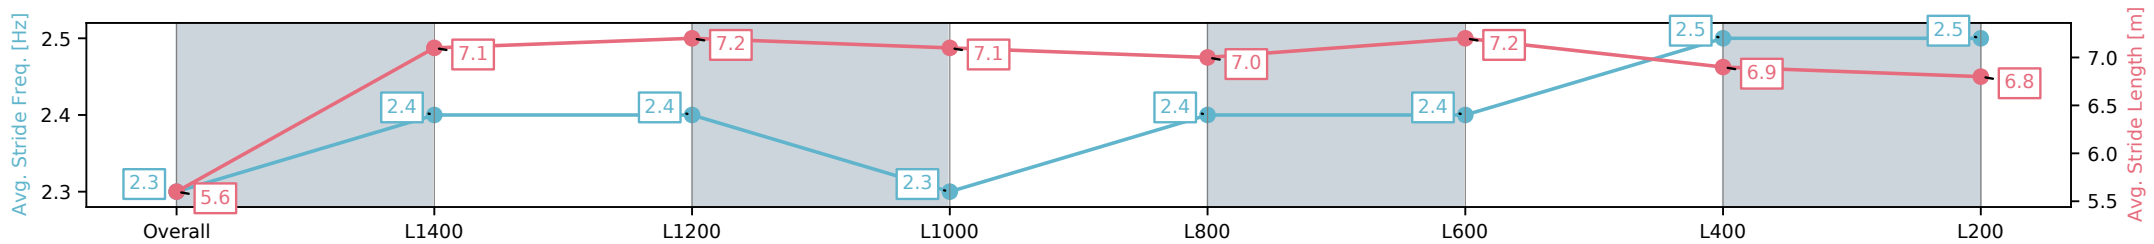

07 November 2024 - 2:16PM

Track Rating: Good 4, Weather: Overcast, Rail Position: +3m
800m-400m, +2m Remainder

Section	Overall	L1400	L1200	L1000	L800	L600	L400	L200
Section Times	1:32.34 [1] (0:09.39)	1:22.95 [9] (0:11.64)	1:11.31 [9] (0:11.67)	0:59.64 [8] (0:12.32)	0:47.32 [8] (0:12.22)	0:35.10 [6] (0:11.67)	0:23.43 [5] (0:11.64)	0:11.79 [4] (0:11.79)
Average Speed [km/h]	38.2	62.0	61.6	58.8	59.8	62.7	62.1	61.1
Top Speed [km/h]	61.0	63.0	63.0	59.8	61.8	63.7	63.2	63.3
Avg. Dist. to Rail [m]	7.1	1.0	0.3	1.2	2.6	2.9	3.5	3.4
Avg. Stride Freq. [Hz]	2.3	2.4	2.4	2.3	2.4	2.4	2.5	2.5
Avg. Stride Length [m]	5.6	7.1	7.2	7.1	7.0	7.2	6.9	6.8