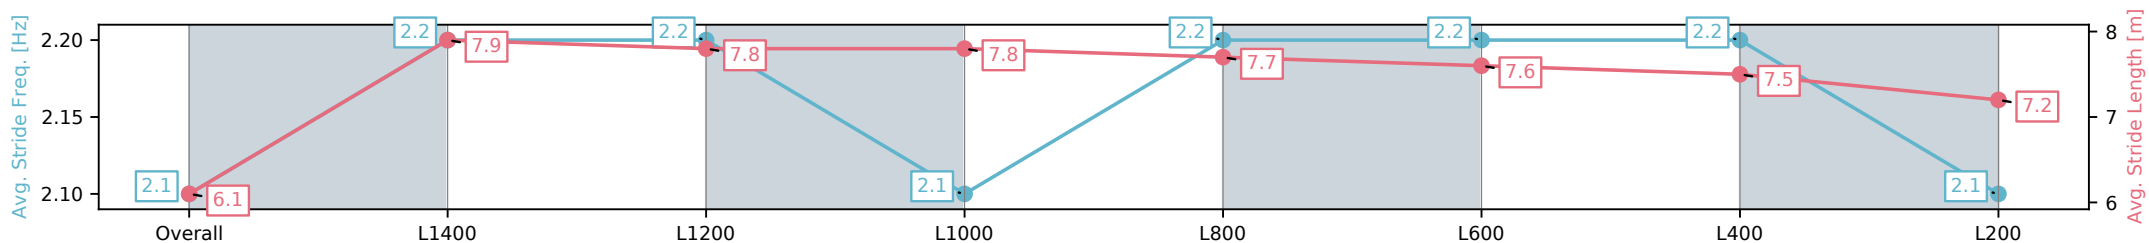

Horse/Jockey Name	CRYSTAL GAZE/Wesley Cave
Finish Rank	14
Fastest Section Time (Section)	0:11.53 (L1400)
Top Speed [km/h] (Section)	63.8 (Overall)
Race State	Finished

Sportsbet Gawler SA - Professional

Race 3: Sportsbet Nobody Does It Easier Fillies & Mares Maiden Plate - 1500m

07 November 2024 - 2:16PM

Track Rating: Good 4, Weather: Overcast, Rail Position: +3m
800m-400m, +2m Remainder

Section	Overall	L1400	L1200	L1000	L800	L600	L400	L200
Section Times	1:34.63 [14] (0:09.32)	1:25.31 [8] (0:11.53)	1:13.78 [7] (0:11.68)	1:02.10 [7] (0:12.38)	0:49.72 [7] (0:12.39)	0:37.33 [9] (0:12.21)	0:25.12 [12] (0:12.25)	0:12.87 [13] (0:12.87)
Average Speed [km/h]	38.4	63.0	61.6	58.6	59.5	60.0	59.4	55.9
Top Speed [km/h]	60.9	63.8	62.9	60.2	60.4	60.6	60.3	58.4
Avg. Dist. to Rail [m]	11.3	4.2	1.6	2.1	3.8	4.2	4.4	5.1
Avg. Stride Freq. [Hz]	2.1	2.2	2.2	2.1	2.2	2.2	2.2	2.1
Avg. Stride Length [m]	6.1	7.9	7.8	7.8	7.7	7.6	7.5	7.2

- [ ] Ranking at each section and finish
- -:-:- No data available at this section
- NA No data available