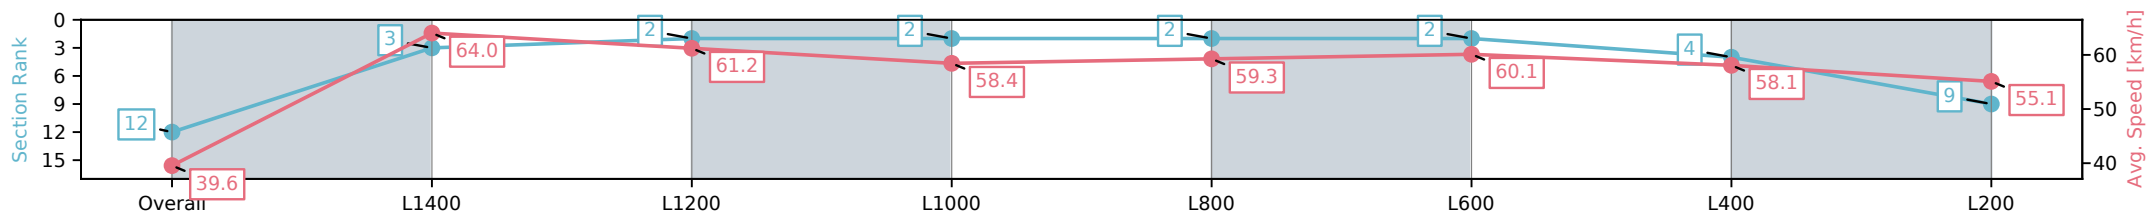

Horse/Jockey Name	MOFFERNO/Polly Brewster
Finish Rank	12
Fastest Section Time (Section)	0:11.21 (L1400)
Top Speed [km/h] (Section)	65.4 (Overall)
Race State	Finished

Sportsbet Gawler SA - Professional

Race 3: Sportsbet Nobody Does It Easier Fillies & Mares Maiden Plate - 1500m

07 November 2024 - 2:16PM

Track Rating: Good 4, Weather: Overcast, Rail Position: +3m
800m-400m, +2m Remainder

Section	Overall	L1400	L1200	L1000	L800	L600	L400	L200
Section Times	1:34.35 [12] (0:09.07)	1:25.28 [3] (0:11.21)	1:14.07 [2] (0:11.76)	1:02.31 [2] (0:12.35)	0:49.96 [2] (0:12.36)	0:37.60 [2] (0:12.09)	0:25.51 [4] (0:12.47)	0:13.04 [9] (0:13.04)
Average Speed [km/h]	39.6	64.0	61.2	58.4	59.3	60.1	58.1	55.1
Top Speed [km/h]	62.6	65.4	62.6	59.1	60.7	61.0	59.6	56.2
Avg. Dist. to Rail [m]	5.1	1.0	0.5	0.7	2.6	2.6	1.2	1.3
Avg. Stride Freq. [Hz]	2.3	2.3	2.3	2.2	2.2	2.3	2.2	2.2
Avg. Stride Length [m]	5.9	7.6	7.5	7.5	7.4	7.3	7.2	7.0

- [ ] Ranking at each section and finish
- -:-:- No data available at this section
- NA No data available