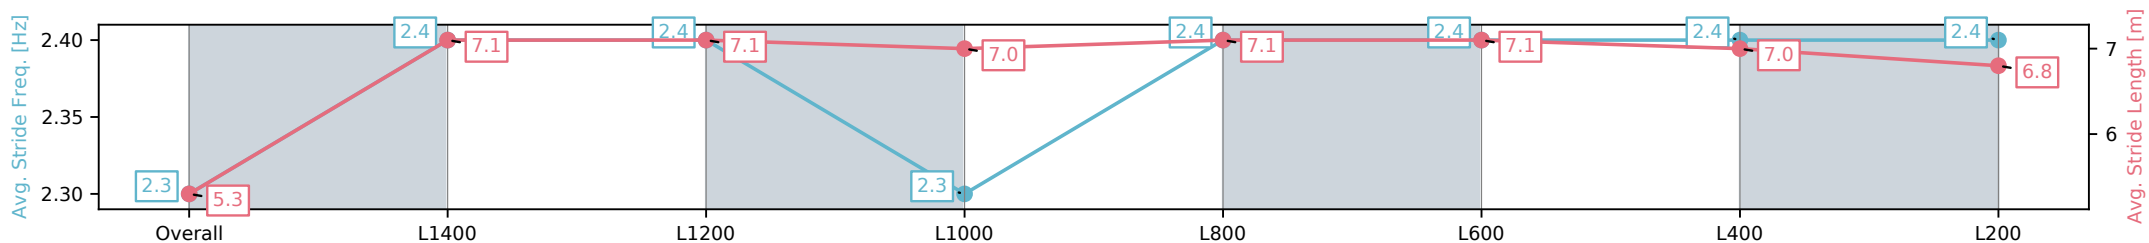

Section	Overall	L1400	L1200	L1000	L800	L600	L400	L200
Section Times	1:33.93 [10] (0:09.75)	1:24.18 [13] (0:11.63)	1:12.55 [12] (0:11.77)	1:00.78 [14] (0:12.40)	0:48.38 [14] (0:12.27)	0:36.11 [14] (0:11.94)	0:24.17 [13] (0:11.90)	0:12.27 [12] (0:12.27)
Average Speed [km/h]	37.1	62.1	61.0	58.2	60.4	61.8	61.4	58.7
Top Speed [km/h]	59.5	63.9	62.4	61.4	62.9	63.5	63.8	61.4
Avg. Dist. to Rail [m]	1.5	1.0	0.5	1.0	4.3	5.4	7.8	9.4
Avg. Stride Freq. [Hz]	2.3	2.4	2.4	2.3	2.4	2.4	2.4	2.4
Avg. Stride Length [m]	5.3	7.1	7.1	7.0	7.1	7.1	7.0	6.8