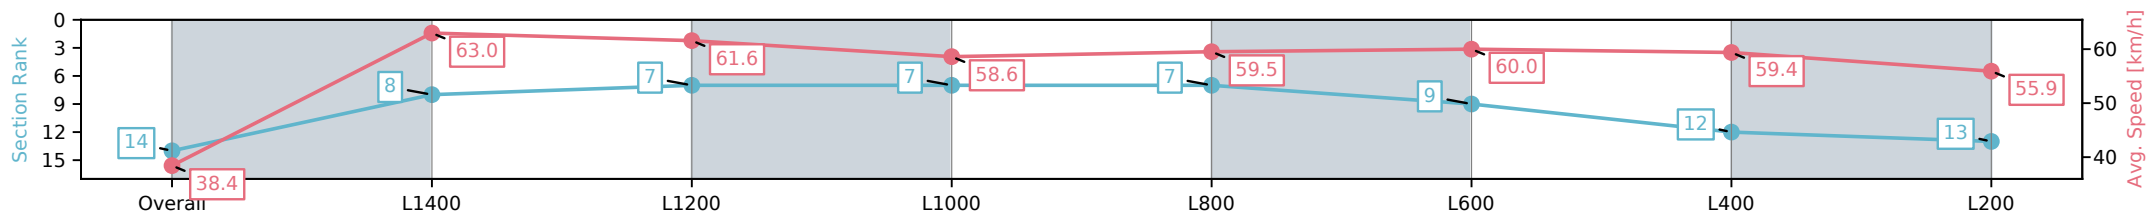

Horse/Jockey Name	CRYSTAL GAZE/Wesley Cave
Finish Rank	14
Fastest Section Time (Section)	0:11.53 (L1400)
Top Speed [km/h] (Section)	63.8 (Overall)
Race State	Finished

Sportsbet Gawler SA - Professional

Race 3: Sportsbet Nobody Does It Easier Fillies & Mares Maiden Plate - 1500m

07 November 2024 - 2:16PM

Track Rating: Good 4, Weather: Overcast, Rail Position: +3m
800m-400m, +2m Remainder

Section	Overall	L1400	L1200	L1000	L800	L600	L400	L200
Section Times	1:34.63 [14] (0:09.32)	1:25.31 [8] (0:11.53)	1:13.78 [7] (0:11.68)	1:02.10 [7] (0:12.38)	0:49.72 [7] (0:12.39)	0:37.33 [9] (0:12.21)	0:25.12 [12] (0:12.25)	0:12.87 [13] (0:12.87)
Average Speed [km/h]	38.4	63.0	61.6	58.6	59.5	60.0	59.4	55.9
Top Speed [km/h]	60.9	63.8	62.9	60.2	60.4	60.6	60.3	58.4
Avg. Dist. to Rail [m]	11.3	4.2	1.6	2.1	3.8	4.2	4.4	5.1
Avg. Stride Freq. [Hz]	2.1	2.2	2.2	2.1	2.2	2.2	2.2	2.1
Avg. Stride Length [m]	6.1	7.9	7.8	7.8	7.7	7.6	7.5	7.2

- [ ] Ranking at each section and finish
- -:-:- No data available at this section
- NA No data available