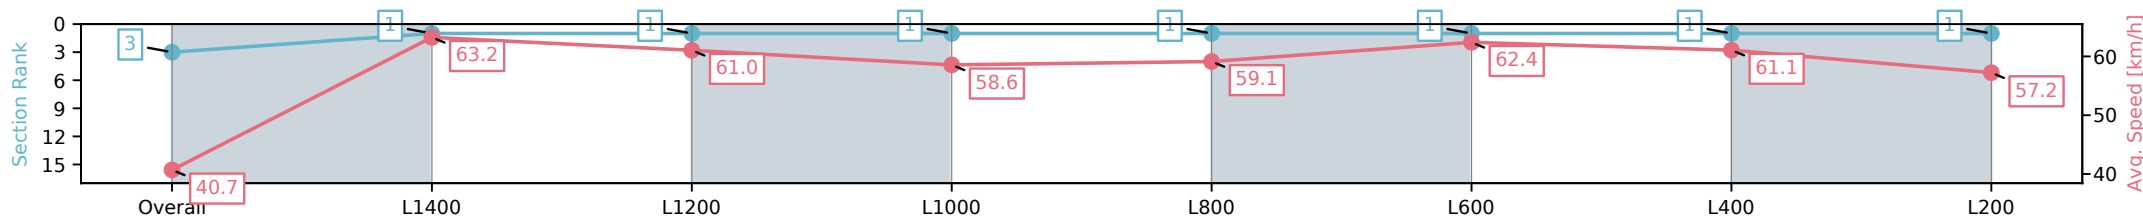

Section	Overall	L1400	L1200	L1000	L800	L600	L400	L200
Section Times	1:32.74 [3] (0:08.82)	1:23.92 [1] (0:11.35)	1:12.57 [1] (0:11.81)	1:00.76 [1] (0:12.30)	0:48.46 [1] (0:12.32)	0:36.14 [1] (0:11.69)	0:24.45 [1] (0:11.83)	0:12.62 [1] (0:12.62)
Average Speed [km/h]	40.7	63.2	61.0	58.6	59.1	62.4	61.1	57.2
Top Speed [km/h]	62.1	63.8	62.7	60.0	61.3	64.3	64.3	59.4
Avg. Dist. to Rail [m]	0.8	0.6	0.7	0.7	1.6	2.6	3.1	1.9
Avg. Stride Freq. [Hz]	2.3	2.4	2.4	2.3	2.3	2.4	2.4	2.3
Avg. Stride Length [m]	5.9	7.2	7.2	7.1	7.2	7.2	7.0	6.9