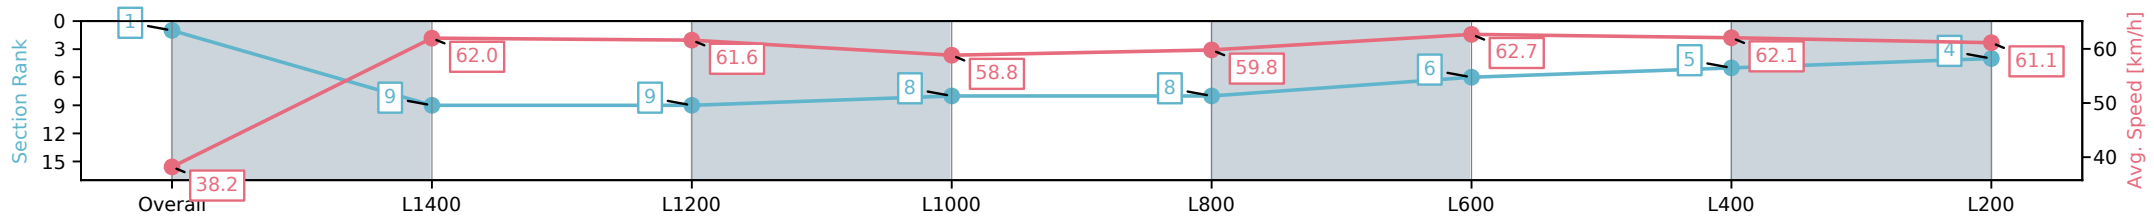

07 November 2024 - 2:16PM

Track Rating: Good 4, Weather: Overcast, Rail Position: +3m
800m-400m, +2m Remainder

Section	Overall	L1400	L1200	L1000	L800	L600	L400	L200
Section Times	1:32.34 [1] (0:09.39)	1:22.95 [9] (0:11.64)	1:11.31 [9] (0:11.67)	0:59.64 [8] (0:12.32)	0:47.32 [8] (0:12.22)	0:35.10 [6] (0:11.67)	0:23.43 [5] (0:11.64)	0:11.79 [4] (0:11.79)
Average Speed [km/h]	38.2	62.0	61.6	58.8	59.8	62.7	62.1	61.1
Top Speed [km/h]	61.0	63.0	63.0	59.8	61.8	63.7	63.2	63.3
Avg. Dist. to Rail [m]	7.1	1.0	0.3	1.2	2.6	2.9	3.5	3.4
Avg. Stride Freq. [Hz]	2.3	2.4	2.4	2.3	2.4	2.4	2.5	2.5
Avg. Stride Length [m]	5.6	7.1	7.2	7.1	7.0	7.2	6.9	6.8