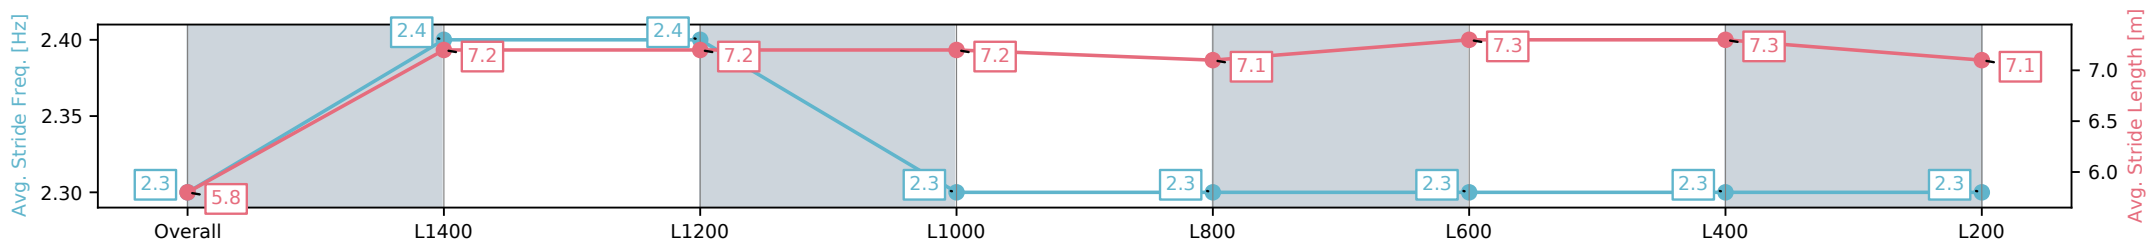

Section	Overall	L1400	L1200	L1000	L800	L600	L400	L200
Section Times	1:33.09 [5] (0:09.15)	1:23.94 [6] (0:11.64)	1:12.30 [6] (0:11.71)	1:00.59 [6] (0:12.39)	0:48.20 [6] (0:12.40)	0:35.80 [7] (0:11.81)	0:23.99 [7] (0:11.81)	0:12.18 [5] (0:12.18)
Average Speed [km/h]	39.3	61.8	61.3	58.5	59.0	61.4	61.5	59.0
Top Speed [km/h]	59.7	63.4	63.3	59.6	61.8	63.3	62.6	61.0
Avg. Dist. to Rail [m]	1.7	0.4	0.5	1.0	2.5	2.3	2.0	3.7
Avg. Stride Freq. [Hz]	2.3	2.4	2.4	2.3	2.3	2.3	2.3	2.3
Avg. Stride Length [m]	5.8	7.2	7.2	7.2	7.1	7.3	7.3	7.1