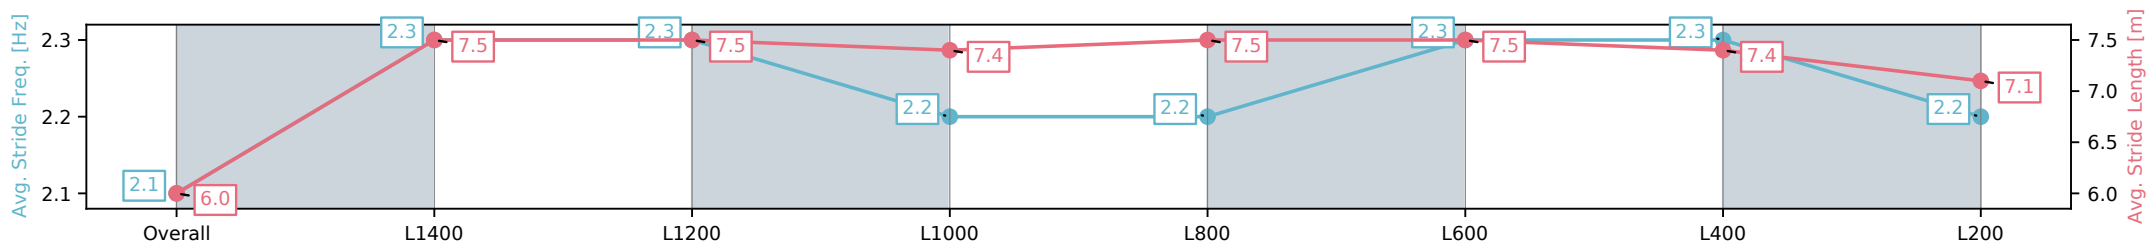

Section	Overall	L1400	L1200	L1000	L800	L600	L400	L200
Section Times	1:33.87 [9] (0:09.48)	1:24.39 [10] (0:11.62)	1:12.77 [10] (0:11.70)	1:01.07 [10] (0:12.37)	0:48.70 [10] (0:12.35)	0:36.35 [10] (0:11.70)	0:24.65 [9] (0:12.00)	0:12.65 [7] (0:12.65)
Average Speed [km/h]	38.1	62.1	61.5	58.3	59.2	62.5	60.6	57.0
Top Speed [km/h]	60.5	62.6	62.5	59.9	61.7	63.4	61.8	59.4
Avg. Dist. to Rail [m]	3.3	0.7	0.2	0.8	2.3	3.5	4.5	3.2
Avg. Stride Freq. [Hz]	2.1	2.3	2.3	2.2	2.2	2.3	2.3	2.2
Avg. Stride Length [m]	6.0	7.5	7.5	7.4	7.5	7.5	7.4	7.1