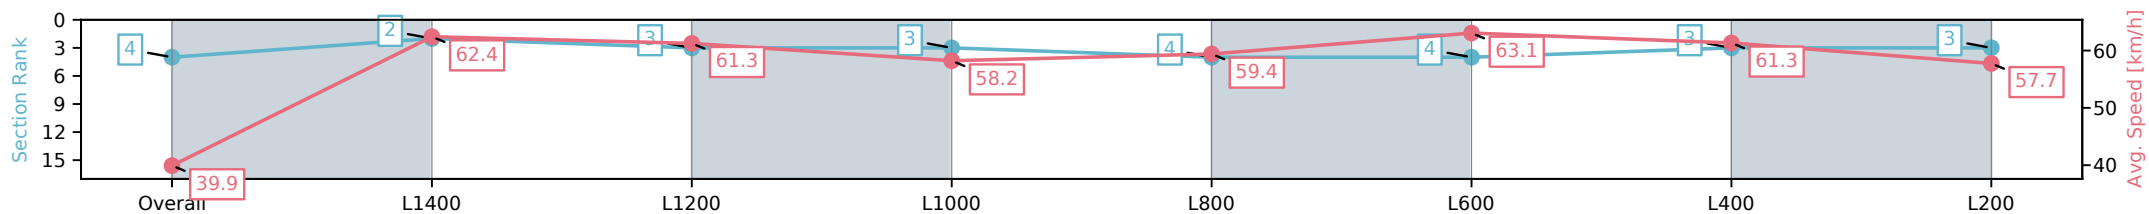

Section	Overall	L1400	L1200	L1000	L800	L600	L400	L200
Section Times	1:32.91 [4] (0:08.98)	1:23.93 [2] (0:11.55)	1:12.38 [3] (0:11.79)	1:00.59 [3] (0:12.39)	0:48.20 [4] (0:12.27)	0:35.93 [4] (0:11.60)	0:24.33 [3] (0:11.86)	0:12.47 [3] (0:12.47)
Average Speed [km/h]	39.9	62.4	61.3	58.2	59.4	63.1	61.3	57.7
Top Speed [km/h]	62.1	63.9	62.6	59.6	61.4	65.1	63.0	59.9
Avg. Dist. to Rail [m]	6.8	1.5	0.3	1.1	2.2	3.2	4.2	3.1
Avg. Stride Freq. [Hz]	2.3	2.3	2.3	2.2	2.2	2.3	2.3	2.3
Avg. Stride Length [m]	5.9	7.5	7.6	7.5	7.5	7.6	7.4	6.9