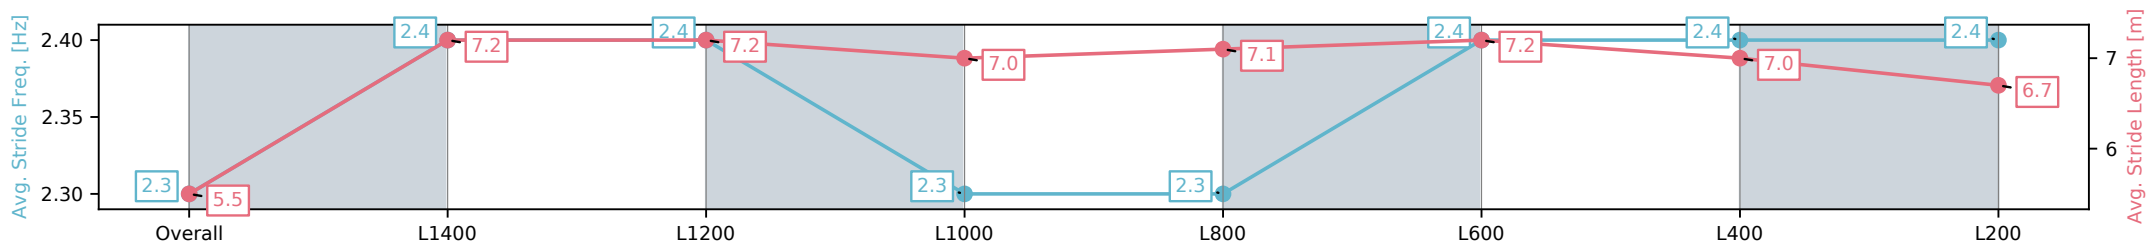

Section	Overall	L1400	L1200	L1000	L800	L600	L400	L200
Section Times	1:33.60 [7] (0:09.64)	1:23.96 [11] (0:11.62)	1:12.34 [11] (0:11.71)	1:00.63 [12] (0:12.36)	0:48.27 [12] (0:12.39)	0:35.88 [13] (0:11.72)	0:24.16 [11] (0:11.87)	0:12.29 [9] (0:12.28)
Average Speed [km/h]	37.3	62.0	61.3	58.5	59.2	62.2	61.4	58.4
Top Speed [km/h]	60.1	63.0	63.0	59.7	62.3	63.6	63.5	60.3
Avg. Dist. to Rail [m]	7.6	0.7	1.3	0.5	2.9	3.4	4.9	5.7
Avg. Stride Freq. [Hz]	2.3	2.4	2.4	2.3	2.3	2.4	2.4	2.4
Avg. Stride Length [m]	5.5	7.2	7.2	7.0	7.1	7.2	7.0	6.7