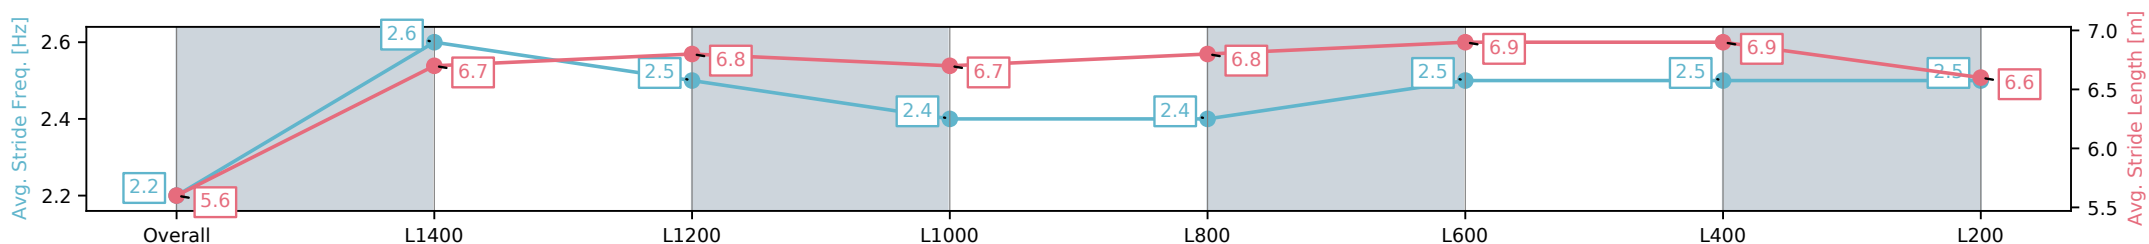

Section	Overall	L1400	L1200	L1000	L800	L600	L400	L200
Section Times	1:33.18 [6] (0:09.67)	1:23.51 [12] (0:11.72)	1:11.79 [13] (0:11.71)	1:00.08 [13] (0:12.28)	0:47.79 [13] (0:12.21)	0:35.58 [11] (0:11.80)	0:23.78 [10] (0:11.64)	0:12.14 [6] (0:12.14)
Average Speed [km/h]	37.4	61.2	61.7	58.5	59.3	61.6	62.3	59.2
Top Speed [km/h]	59.5	62.0	63.0	60.3	60.9	63.5	63.6	61.3
Avg. Dist. to Rail [m]	6.1	0.5	1.1	0.7	1.1	2.1	3.0	3.3
Avg. Stride Freq. [Hz]	2.2	2.6	2.5	2.4	2.4	2.5	2.5	2.5
Avg. Stride Length [m]	5.6	6.7	6.8	6.7	6.8	6.9	6.9	6.6