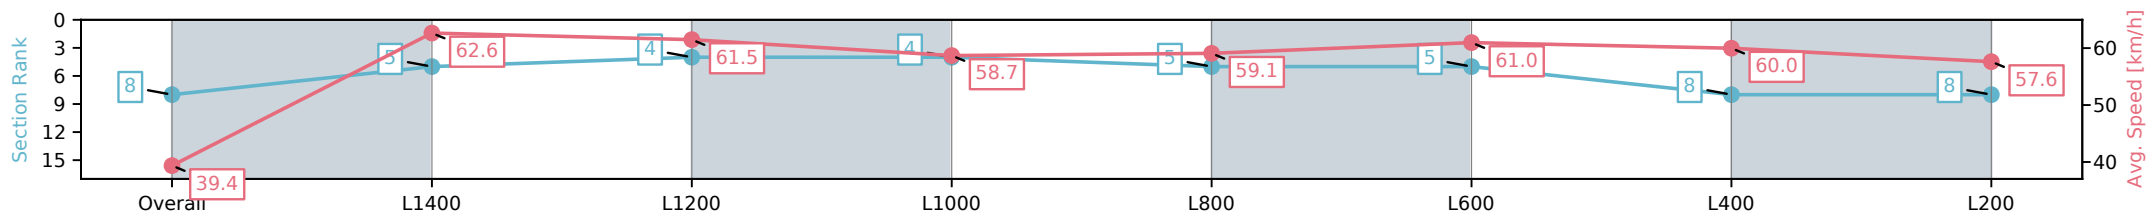

Section	Overall	L1400	L1200	L1000	L800	L600	L400	L200
Section Times	1:33.73 [8] (0:09.09)	1:24.64 [5] (0:11.57)	1:13.06 [4] (0:11.71)	1:01.35 [4] (0:12.37)	0:48.98 [5] (0:12.43)	0:36.55 [5] (0:12.00)	0:24.55 [8] (0:12.07)	0:12.48 [8] (0:12.48)
Average Speed [km/h]	39.4	62.6	61.5	58.7	59.1	61.0	60.0	57.6
Top Speed [km/h]	60.8	63.6	63.2	60.1	60.3	61.6	61.2	59.5
Avg. Dist. to Rail [m]	10.6	3.5	1.4	2.1	3.4	2.7	4.0	5.6
Avg. Stride Freq. [Hz]	2.2	2.3	2.2	2.1	2.2	2.3	2.2	2.2
Avg. Stride Length [m]	6.1	7.6	7.7	7.6	7.4	7.5	7.5	7.2