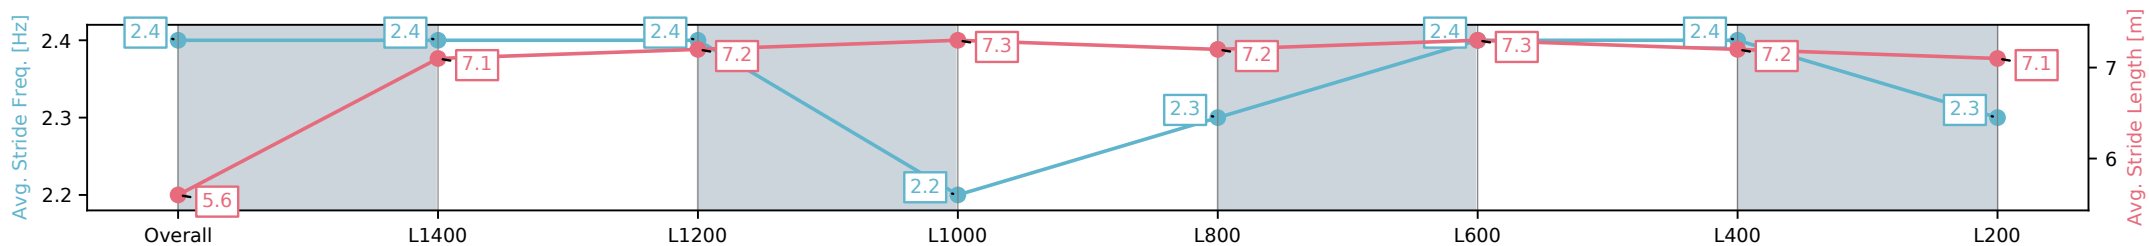

Section	Overall	L1400	L1200	L1000	L800	L600	L400	L200
Section Times	1:32.53 [2] (0:09.08)	1:23.45 [4] (0:11.63)	1:11.82 [5] (0:11.70)	1:00.12 [5] (0:12.28)	0:47.83 [3] (0:12.22)	0:35.61 [3] (0:11.60)	0:24.01 [2] (0:11.65)	0:12.36 [2] (0:12.36)
Average Speed [km/h]	39.4	61.9	61.4	58.6	59.4	62.2	61.9	58.3
Top Speed [km/h]	62.3	63.1	63.3	60.0	61.0	64.6	64.3	60.5
Avg. Dist. to Rail [m]	4.0	0.6	0.7	0.4	0.8	0.6	1.7	2.1
Avg. Stride Freq. [Hz]	2.4	2.4	2.4	2.2	2.3	2.4	2.4	2.3
Avg. Stride Length [m]	5.6	7.1	7.2	7.3	7.2	7.3	7.2	7.1