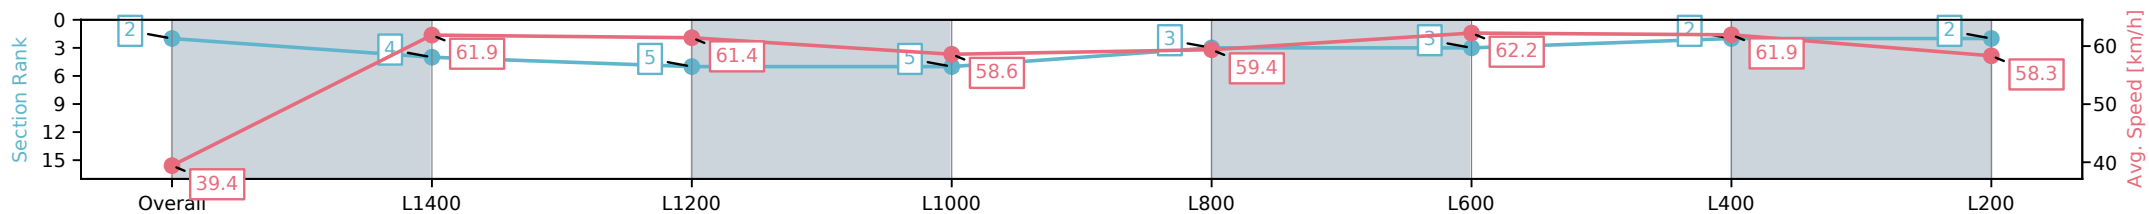

Section	Overall	L1400	L1200	L1000	L800	L600	L400	L200
Section Times	1:32.53 [2] (0:09.08)	1:23.45 [4] (0:11.63)	1:11.82 [5] (0:11.70)	1:00.12 [5] (0:12.28)	0:47.83 [3] (0:12.22)	0:35.61 [3] (0:11.60)	0:24.01 [2] (0:11.65)	0:12.36 [2] (0:12.36)
Average Speed [km/h]	39.4	61.9	61.4	58.6	59.4	62.2	61.9	58.3
Top Speed [km/h]	62.3	63.1	63.3	60.0	61.0	64.6	64.3	60.5
Avg. Dist. to Rail [m]	4.0	0.6	0.7	0.4	0.8	0.6	1.7	2.1
Avg. Stride Freq. [Hz]	2.4	2.4	2.4	2.2	2.3	2.4	2.4	2.3
Avg. Stride Length [m]	5.6	7.1	7.2	7.3	7.2	7.3	7.2	7.1