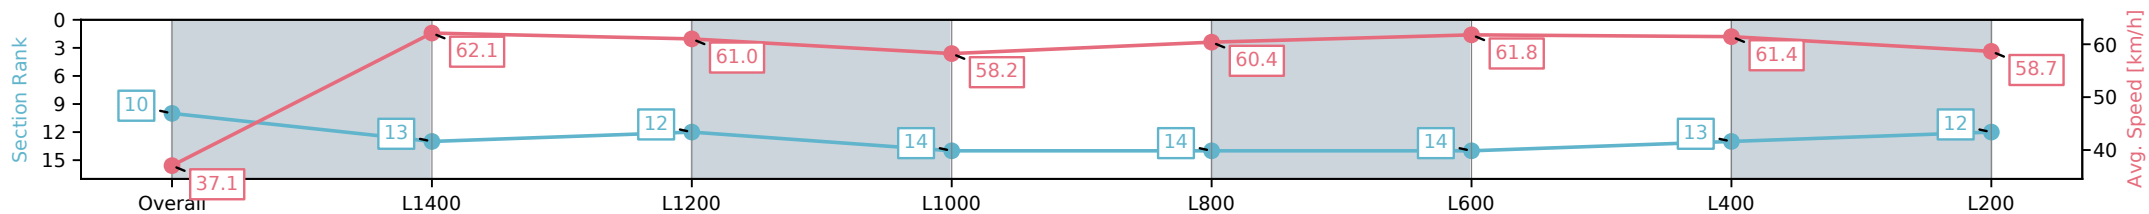

Section	Overall	L1400	L1200	L1000	L800	L600	L400	L200
Section Times	1:33.93 [10] (0:09.75)	1:24.18 [13] (0:11.63)	1:12.55 [12] (0:11.77)	1:00.78 [14] (0:12.40)	0:48.38 [14] (0:12.27)	0:36.11 [14] (0:11.94)	0:24.17 [13] (0:11.90)	0:12.27 [12] (0:12.27)
Average Speed [km/h]	37.1	62.1	61.0	58.2	60.4	61.8	61.4	58.7
Top Speed [km/h]	59.5	63.9	62.4	61.4	62.9	63.5	63.8	61.4
Avg. Dist. to Rail [m]	1.5	1.0	0.5	1.0	4.3	5.4	7.8	9.4
Avg. Stride Freq. [Hz]	2.3	2.4	2.4	2.3	2.4	2.4	2.4	2.4
Avg. Stride Length [m]	5.3	7.1	7.1	7.0	7.1	7.1	7.0	6.8