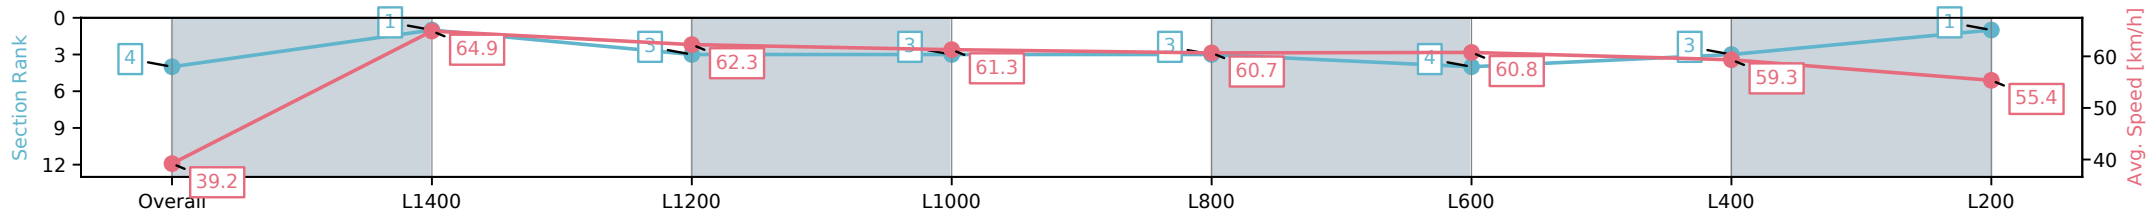

Section	Overall	L1400	L1200	L1000	L800	L600	L400	L200
Section Times	1:32.82 [4] (0:09.18)	1:23.64 [1] (0:11.15)	1:12.49 [3] (0:11.57)	1:00.91 [3] (0:11.74)	0:49.17 [3] (0:12.04)	0:37.13 [4] (0:12.68)	0:24.45 [3] (0:11.34)	0:13.11 [1] (0:13.11)
Average Speed [km/h]	39.2	64.9	62.3	61.3	60.7	60.8	59.3	55.4
Top Speed [km/h]	64.4	66.9	63.3	62.1	63.4	62.0	60.6	57.0
Avg. Dist. to Rail [m]	8.4	3.4	1.3	2.1	1.7	2.2	1.9	2.1
Avg. Stride Freq. [Hz]	2.1	2.3	2.2	2.1	2.1	2.2	2.2	2.1
Avg. Stride Length [m]	5.3	8.0	7.9	7.9	7.8	7.6	7.5	7.2