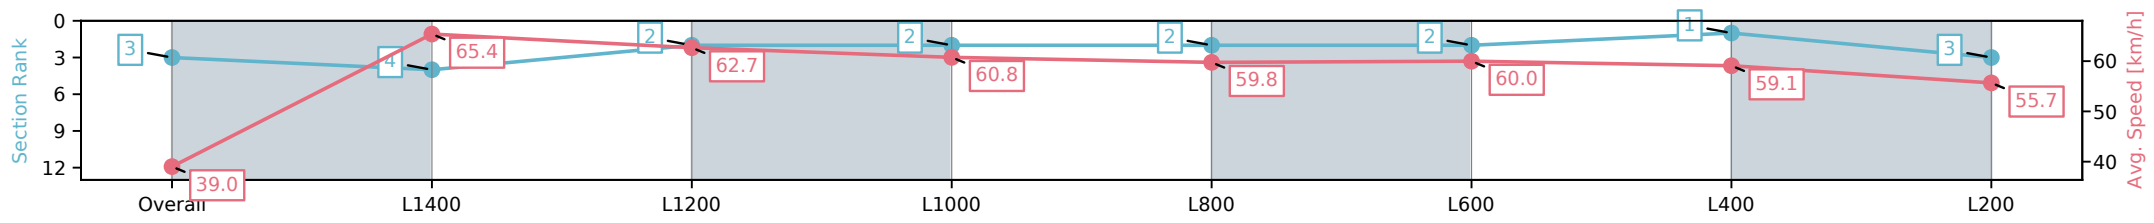

Section	Overall	L1400	L1200	L1000	L800	L600	L400	L200
Section Times	1:32.79 [3] (0:09.24)	1:23.55 [4] (0:11.00)	1:12.55 [2] (0:11.47)	1:01.08 [2] (0:11.78)	0:49.30 [2] (0:12.13)	0:37.17 [2] (0:11.94)	0:25.23 [1] (0:12.21)	0:13.02 [3] (0:13.02)
Average Speed [km/h]	39.0	65.4	62.7	60.8	59.8	60.0	59.1	55.7
Top Speed [km/h]	63.5	66.6	64.7	61.8	61.7	61.0	60.6	57.1
Avg. Dist. to Rail [m]	3.1	0.4	0.6	1.0	0.3	0.4	0.4	0.2
Avg. Stride Freq. [Hz]	2.2	2.5	2.4	2.3	2.3	2.3	2.3	2.2
Avg. Stride Length [m]	5.0	7.3	7.3	7.2	7.2	7.2	7.1	6.9