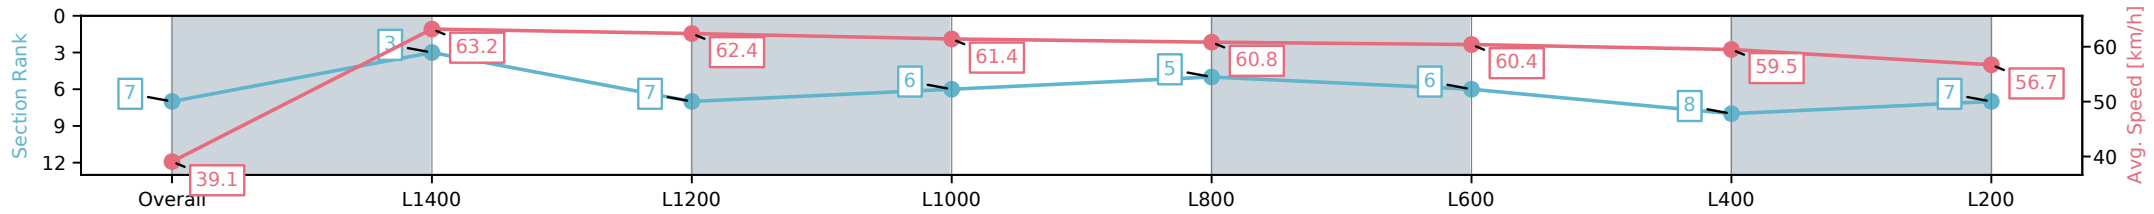

Horse/Jockey Name	CAPE SIZE/Alana Livesey
Finish Rank	7
Fastest Section Time (Section)	0:10.33 (L400)
Top Speed [km/h] (Section)	63.7 (Overall)
Race State	Finished

Sportsbet Gawler SA - Professional

Race 2: Sanders Fodder Colts, Geldings & Entires Maiden Plate - 1500m

07 November 2024 - 1:36PM

Track Rating: Good 4, Weather: Overcast, Rail Position: +3m
800m-400m, +2m Remainder

Section	Overall	L1400	L1200	L1000	L800	L600	L400	L200
Section Times	1:32.91 [7] (0:09.19)	1:23.72 [3] (0:11.44)	1:12.28 [7] (0:11.57)	1:00.70 [6] (0:11.65)	0:49.05 [5] (0:11.98)	0:37.07 [6] (0:13.91)	0:23.16 [8] (0:10.33)	0:12.83 [7] (0:12.83)
Average Speed [km/h]	39.1	63.2	62.4	61.4	60.8	60.4	59.5	56.7
Top Speed [km/h]	61.8	63.7	63.1	62.3	62.7	61.3	60.8	58.7
Avg. Dist. to Rail [m]	7.6	2.5	0.4	1.3	1.6	5.3	6.0	6.6
Avg. Stride Freq. [Hz]	2.2	2.3	2.3	2.3	2.3	2.3	2.3	2.2
Avg. Stride Length [m]	5.1	7.6	7.6	7.4	7.4	7.3	7.3	7.0

- [ ] Ranking at each section and finish
- -:-:- No data available at this section
- NA No data available