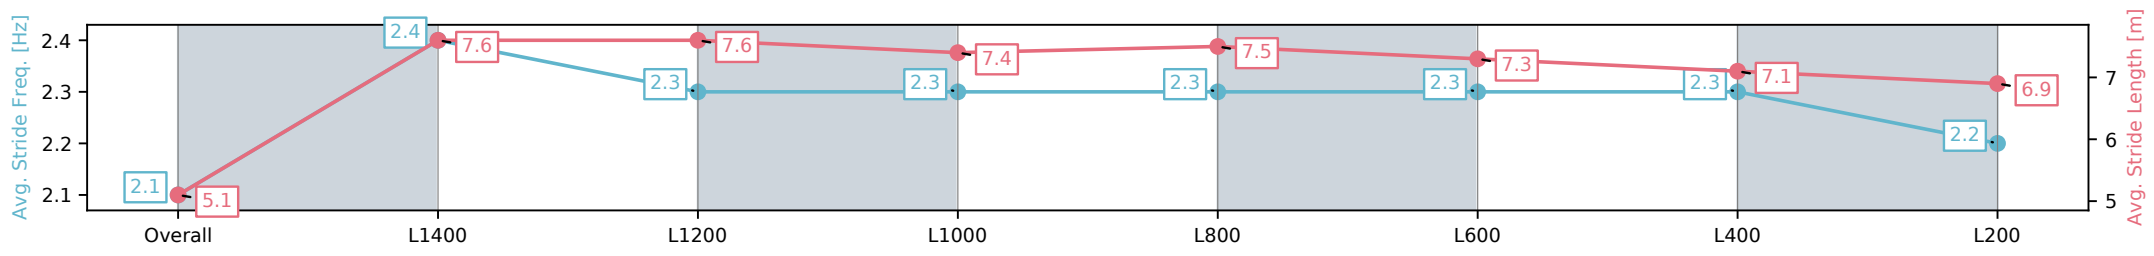

Section	Overall	L1400	L1200	L1000	L800	L600	L400	L200
Section Times	1:32.86 [5] (0:09.38)	1:23.48 [6] (0:11.18)	1:12.30 [6] (0:11.60)	1:00.70 [5] (0:11.71)	0:48.99 [6] (0:11.82)	0:37.17 [3] (0:13.99)	0:23.18 [6] (0:10.09)	0:13.09 [2] (0:13.09)
Average Speed [km/h]	38.2	64.7	62.2	61.7	61.7	61.1	59.6	55.4
Top Speed [km/h]	62.8	65.8	64.7	62.6	62.9	62.3	60.8	57.9
Avg. Dist. to Rail [m]	11.2	3.9	1.7	2.6	1.8	6.1	7.0	5.4
Avg. Stride Freq. [Hz]	2.1	2.4	2.3	2.3	2.3	2.3	2.3	2.2
Avg. Stride Length [m]	5.1	7.6	7.6	7.4	7.5	7.3	7.1	6.9