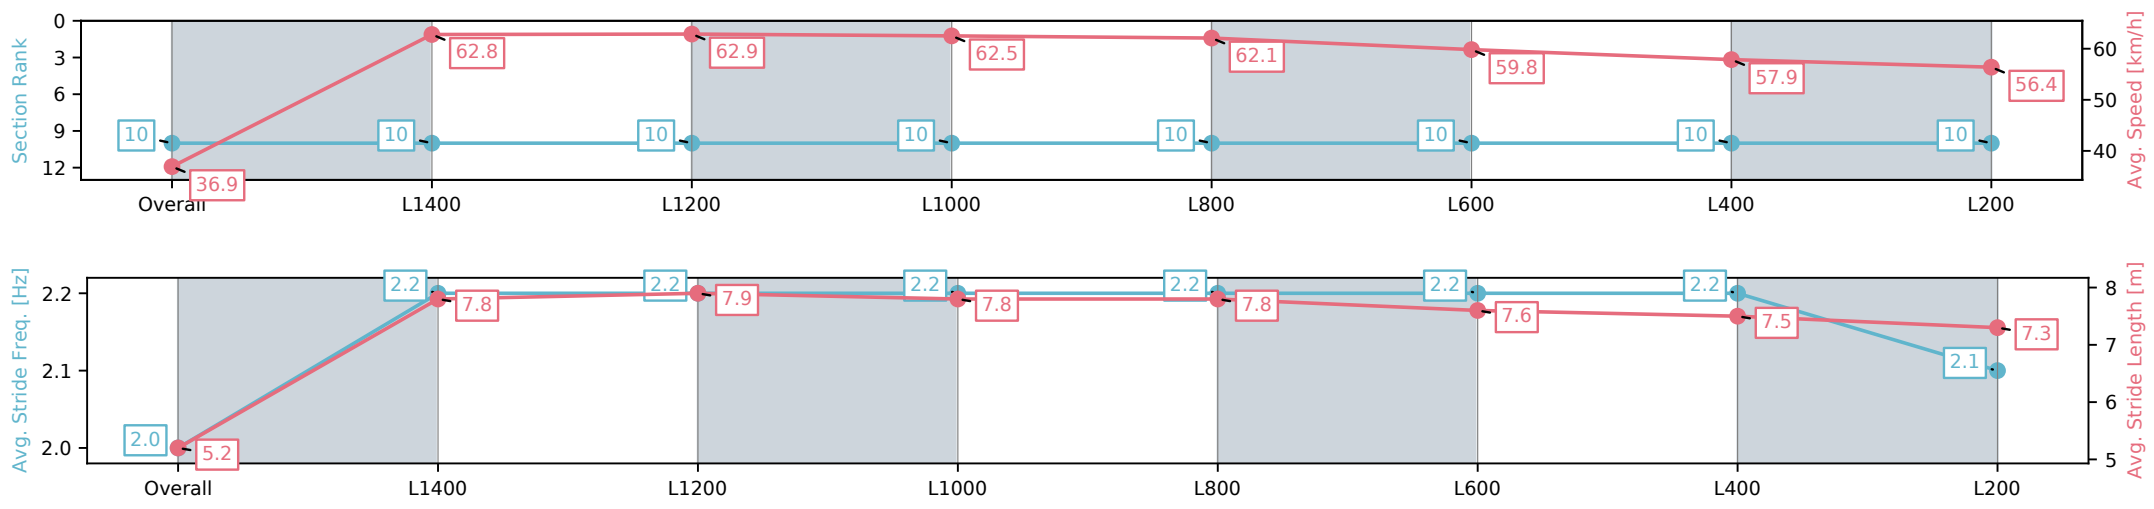

Horse/Jockey Name	WILD RALPH/Jacob Opperman
Finish Rank	10
Fastest Section Time (Section)	0:10.23 (L400)
Top Speed [km/h] (Section)	65.3 (Overall)
Race State	Finished

Sportsbet Gawler SA - Professional
Race 2: Sanders Fodder Colts, Geldings & Entires Maiden Plate - 1500m
07 November 2024 - 1:36PM
Track Rating: Good 4, Weather: Overcast, Rail Position: +3m
800m-400m, +2m Remainder

Section	Overall	L1400	L1200	L1000	L800	L600	L400	L200
Section Times	1:33.82 [10] (0:09.79)	1:24.03 [10] (0:11.50)	1:12.53 [10] (0:11.49)	1:01.04 [10] (0:11.52)	0:49.52 [10] (0:11.87)	0:37.65 [10] (0:14.54)	0:23.11 [10] (0:10.23)	0:12.88 [10] (0:12.88)
Average Speed [km/h]	36.9	62.8	62.9	62.5	62.1	59.8	57.9	56.4
Top Speed [km/h]	61.4	65.3	65.0	64.2	63.8	61.8	58.8	56.5
Avg. Dist. to Rail [m]	12.2	3.5	1.3	2.5	3.4	7.7	8.4	5.7
Avg. Stride Freq. [Hz]	2.0	2.2	2.2	2.2	2.2	2.2	2.2	2.1
Avg. Stride Length [m]	5.2	7.8	7.9	7.8	7.8	7.6	7.5	7.3

[ ] Ranking at each section and finish
-:-:- No data available at this section
NA No data available