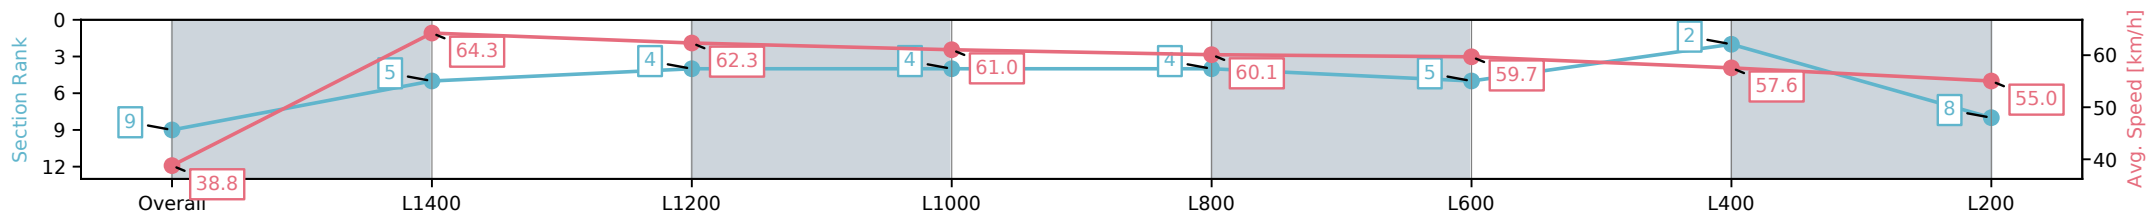

Horse/Jockey Name	POLEMICIST/Caitlin Tootell
Finish Rank	9
Fastest Section Time (Section)	0:11.22 (L1400)
Top Speed [km/h] (Section)	65.8 (Overall)
Race State	Finished

Sportsbet Gawler SA - Professional
Race 2: Sanders Fodder Colts, Geldings & Entires Maiden Plate - 1500m

07 November 2024 - 1:36PM

Track Rating: Good 4, Weather: Overcast, Rail Position: +3m
800m-400m, +2m Remainder

Section	Overall	L1400	L1200	L1000	L800	L600	L400	L200
Section Times	1:33.39 [9] (0:09.25)	1:24.14 [5] (0:11.22)	1:12.92 [4] (0:11.57)	1:01.34 [4] (0:11.68)	0:49.66 [4] (0:12.02)	0:37.64 [5] (0:12.02)	0:25.62 [2] (0:12.42)	0:13.20 [8] (0:13.20)
Average Speed [km/h]	38.8	64.3	62.3	61.0	60.1	59.7	57.6	55.0
Top Speed [km/h]	63.4	65.8	63.4	62.2	60.9	61.1	60.5	55.9
Avg. Dist. to Rail [m]	5.9	1.7	0.3	0.5	0.6	0.4	0.4	0.2
Avg. Stride Freq. [Hz]	2.3	2.4	2.4	2.3	2.3	2.3	2.3	2.3
Avg. Stride Length [m]	4.8	7.3	7.3	7.3	7.2	7.1	6.8	6.6

- [ ] Ranking at each section and finish
- -:-:- No data available at this section
- NA No data available