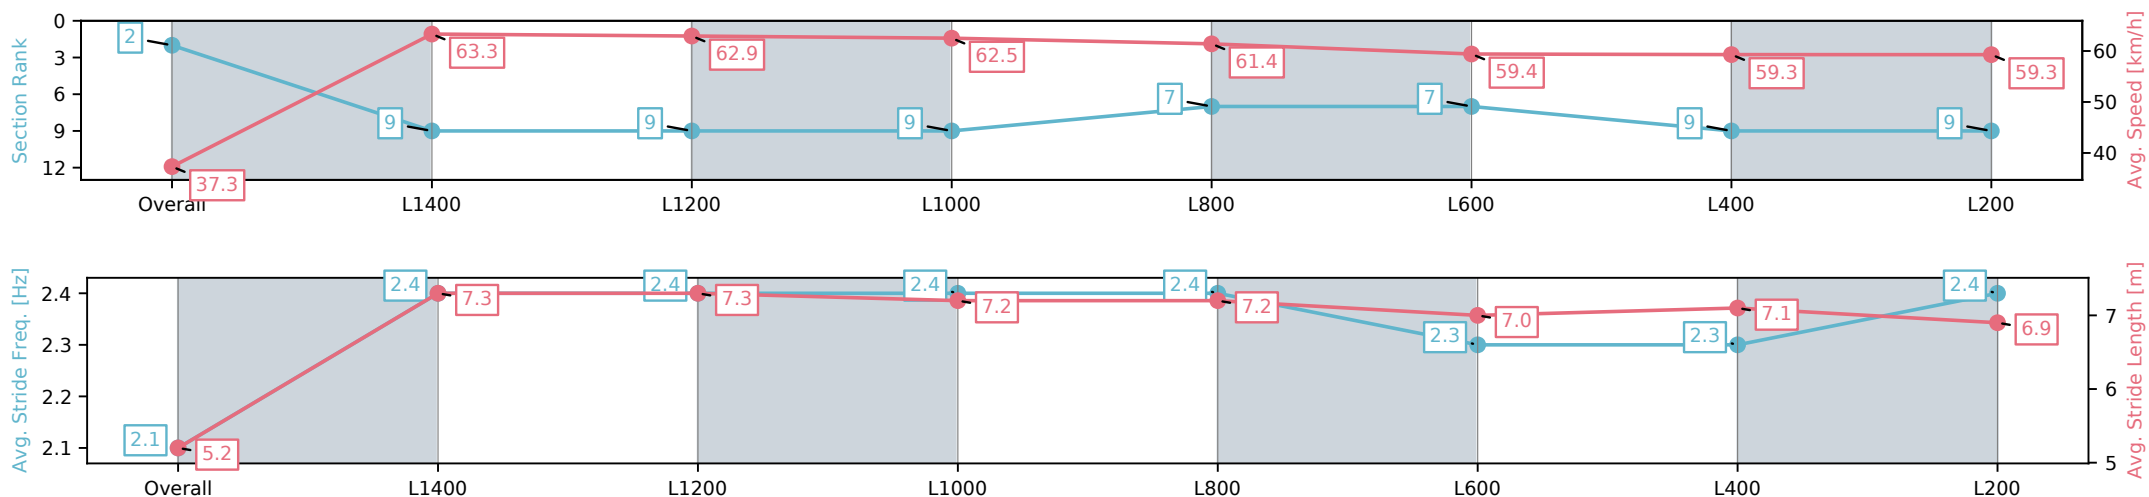

Section	Overall	L1400	L1200	L1000	L800	L600	L400	L200
Section Times	1:32.72 [2] (0:09.61)	1:23.11 [9] (0:11.41)	1:11.70 [9] (0:11.41)	1:00.29 [9] (0:11.45)	0:48.84 [7] (0:12.03)	0:36.81 [7] (0:14.23)	0:22.58 [9] (0:10.30)	0:12.28 [9] (0:12.28)
Average Speed [km/h]	37.3	63.3	62.9	62.5	61.4	59.4	59.3	59.3
Top Speed [km/h]	60.8	64.4	64.5	63.7	63.0	61.1	60.0	60.2
Avg. Dist. to Rail [m]	6.9	0.9	0.4	1.0	3.3	6.1	5.2	6.8
Avg. Stride Freq. [Hz]	2.1	2.4	2.4	2.4	2.4	2.3	2.3	2.4
Avg. Stride Length [m]	5.2	7.3	7.3	7.2	7.2	7.0	7.1	6.9