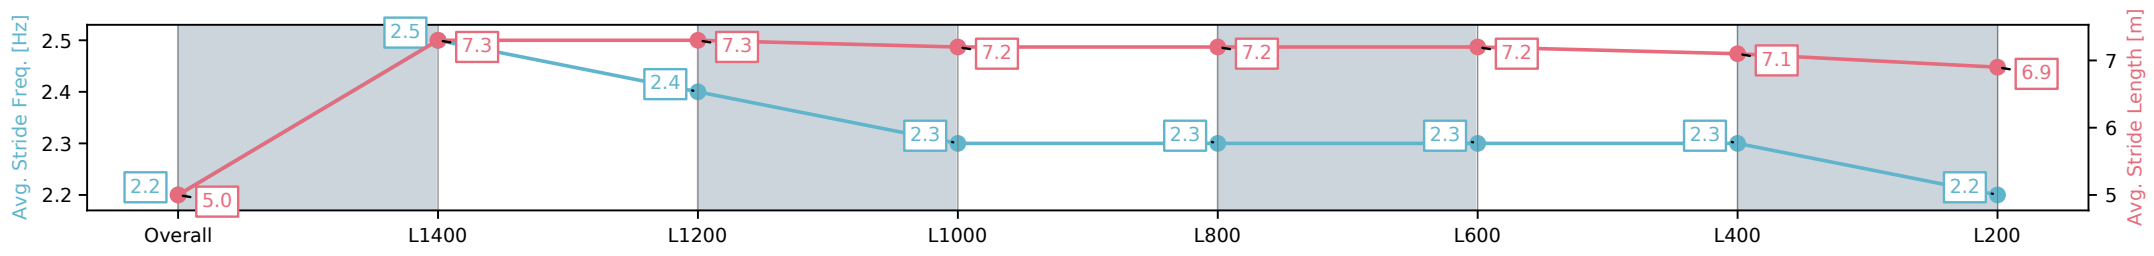

Section	Overall	L1400	L1200	L1000	L800	L600	L400	L200
Section Times	1:32.79 [3] (0:09.24)	1:23.55 [4] (0:11.00)	1:12.55 [2] (0:11.47)	1:01.08 [2] (0:11.78)	0:49.30 [2] (0:12.13)	0:37.17 [2] (0:11.94)	0:25.23 [1] (0:12.21)	0:13.02 [3] (0:13.02)
Average Speed [km/h]	39.0	65.4	62.7	60.8	59.8	60.0	59.1	55.7
Top Speed [km/h]	63.5	66.6	64.7	61.8	61.7	61.0	60.6	57.1
Avg. Dist. to Rail [m]	3.1	0.4	0.6	1.0	0.3	0.4	0.4	0.2
Avg. Stride Freq. [Hz]	2.2	2.5	2.4	2.3	2.3	2.3	2.3	2.2
Avg. Stride Length [m]	5.0	7.3	7.3	7.2	7.2	7.2	7.1	6.9