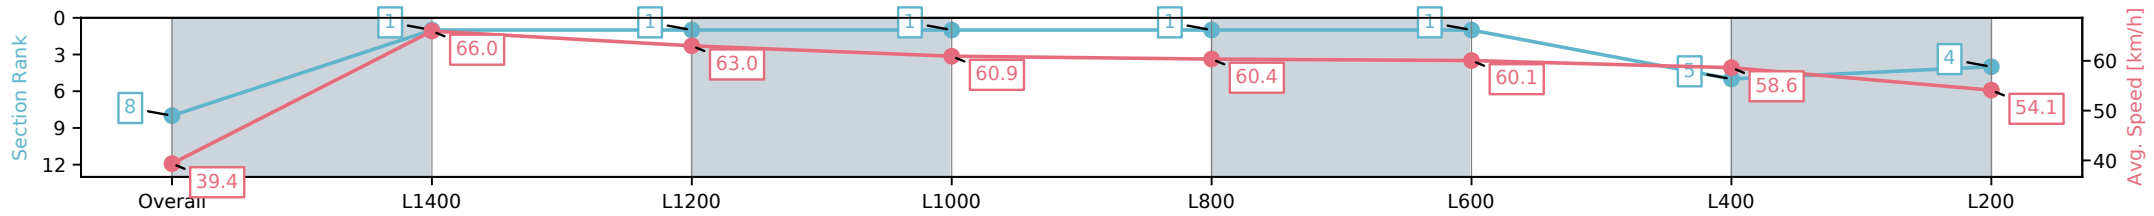

Section	Overall	L1400	L1200	L1000	L800	L600	L400	L200
Section Times	1:33.17 [8] (0:09.18)	1:23.99 [1] (0:10.96)	1:13.03 [1] (0:11.47)	1:01.56 [1] (0:11.81)	0:49.75 [1] (0:12.05)	0:37.70 [1] (0:13.36)	0:24.34 [5] (0:10.98)	0:13.36 [4] (0:13.36)
Average Speed [km/h]	39.4	66.0	63.0	60.9	60.4	60.1	58.6	54.1
Top Speed [km/h]	63.6	66.9	64.6	61.9	63.1	61.5	59.9	56.8
Avg. Dist. to Rail [m]	8.3	3.2	1.4	2.3	1.3	3.1	2.7	1.8
Avg. Stride Freq. [Hz]	2.2	2.4	2.3	2.2	2.3	2.3	2.3	2.2
Avg. Stride Length [m]	5.0	7.7	7.6	7.3	7.4	7.3	7.1	6.8