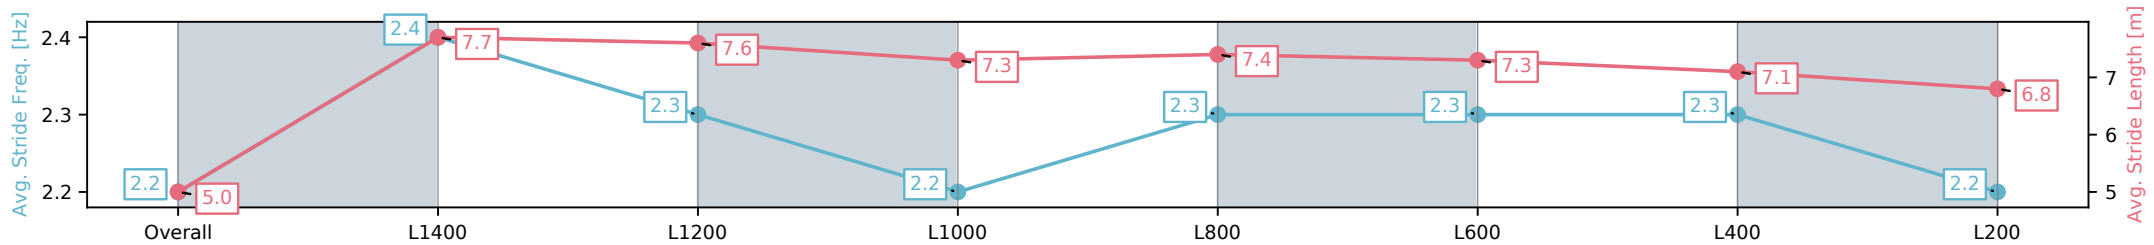

Section	Overall	L1400	L1200	L1000	L800	L600	L400	L200
Section Times	1:33.17 [8] (0:09.18)	1:23.99 [1] (0:10.96)	1:13.03 [1] (0:11.47)	1:01.56 [1] (0:11.81)	0:49.75 [1] (0:12.05)	0:37.70 [1] (0:13.36)	0:24.34 [5] (0:10.98)	0:13.36 [4] (0:13.36)
Average Speed [km/h]	39.4	66.0	63.0	60.9	60.4	60.1	58.6	54.1
Top Speed [km/h]	63.6	66.9	64.6	61.9	63.1	61.5	59.9	56.8
Avg. Dist. to Rail [m]	8.3	3.2	1.4	2.3	1.3	3.1	2.7	1.8
Avg. Stride Freq. [Hz]	2.2	2.4	2.3	2.2	2.3	2.3	2.3	2.2
Avg. Stride Length [m]	5.0	7.7	7.6	7.3	7.4	7.3	7.1	6.8