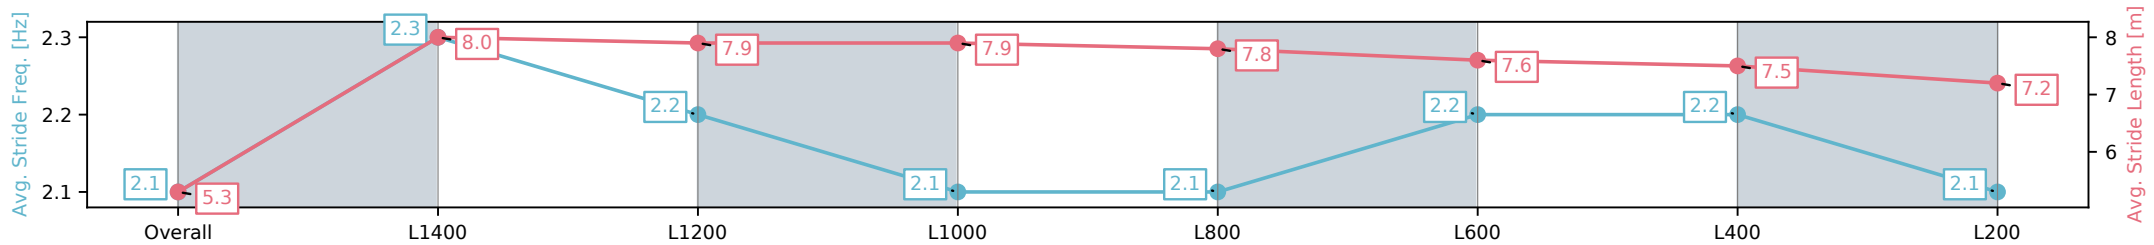

Section	Overall	L1400	L1200	L1000	L800	L600	L400	L200
Section Times	1:32.82 [4] (0:09.18)	1:23.64 [1] (0:11.15)	1:12.49 [3] (0:11.57)	1:00.91 [3] (0:11.74)	0:49.17 [3] (0:12.04)	0:37.13 [4] (0:12.68)	0:24.45 [3] (0:11.34)	0:13.11 [1] (0:13.11)
Average Speed [km/h]	39.2	64.9	62.3	61.3	60.7	60.8	59.3	55.4
Top Speed [km/h]	64.4	66.9	63.3	62.1	63.4	62.0	60.6	57.0
Avg. Dist. to Rail [m]	8.4	3.4	1.3	2.1	1.7	2.2	1.9	2.1
Avg. Stride Freq. [Hz]	2.1	2.3	2.2	2.1	2.1	2.2	2.2	2.1
Avg. Stride Length [m]	5.3	8.0	7.9	7.9	7.8	7.6	7.5	7.2