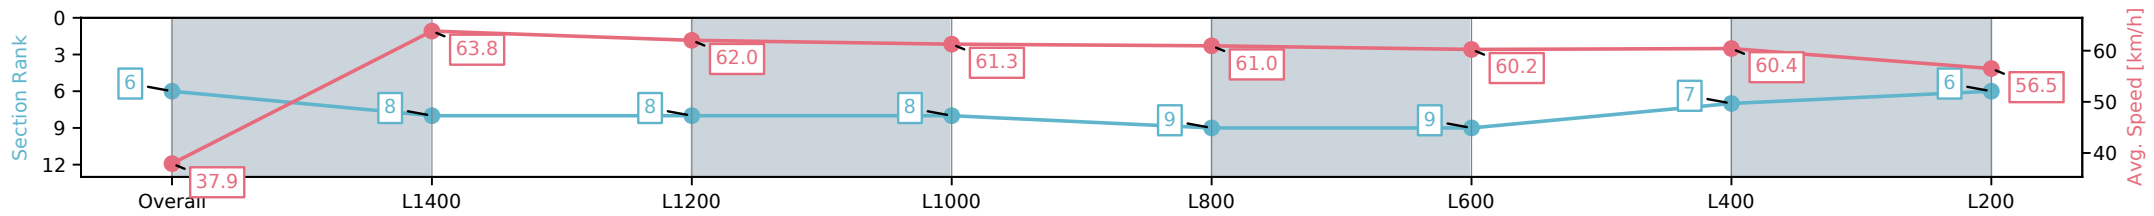

Section	Overall	L1400	L1200	L1000	L800	L600	L400	L200
Section Times	1:32.89 [6] (0:09.51)	1:23.38 [8] (0:11.30)	1:12.08 [8] (0:11.60)	1:00.48 [8] (0:11.69)	0:48.79 [9] (0:11.95)	0:36.84 [9] (0:13.65)	0:23.19 [7] (0:10.37)	0:12.82 [6] (0:12.82)
Average Speed [km/h]	37.9	63.8	62.0	61.3	61.0	60.2	60.4	56.5
Top Speed [km/h]	61.5	64.5	63.4	62.4	62.5	61.6	61.1	58.0
Avg. Dist. to Rail [m]	6.1	1.1	0.6	0.7	0.9	3.9	5.4	5.6
Avg. Stride Freq. [Hz]	2.1	2.3	2.3	2.2	2.2	2.2	2.3	2.2
Avg. Stride Length [m]	5.2	7.8	7.7	7.6	7.7	7.5	7.4	7.0