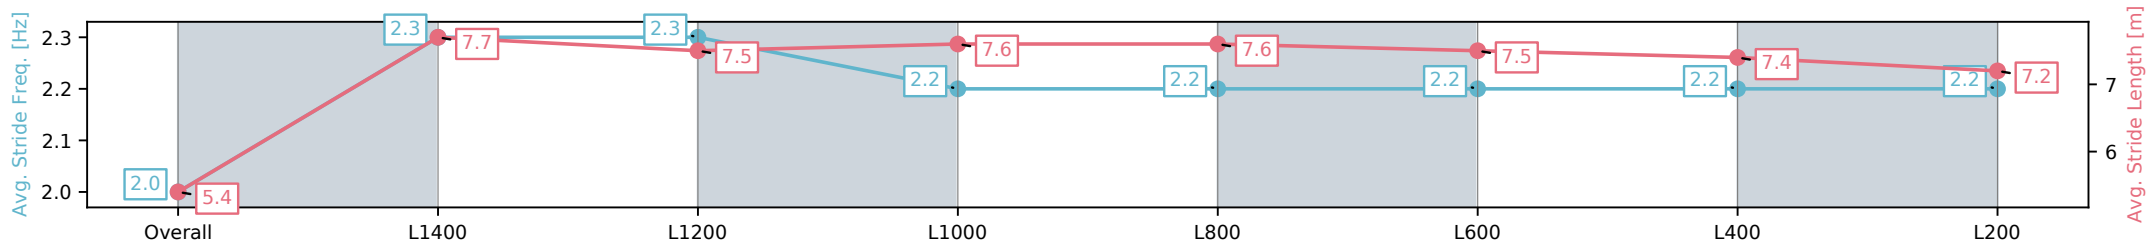

Horse/Jockey Name	STIRRUP CUP/Polly Brewster
Finish Rank	1
Fastest Section Time (Section)	0:11.16 (L1400)
Top Speed [km/h] (Section)	65.9 (Overall)
Race State	Finished

Sportsbet Gawler SA - Professional

Race 2: Sanders Fodder Colts, Geldings & Entires Maiden Plate - 1500m

07 November 2024 - 1:36PM

Track Rating: Good 4, Weather: Overcast, Rail Position: +3m
800m-400m, +2m Remainder

Section	Overall	L1400	L1200	L1000	L800	L600	L400	L200
Section Times	1:32.68 [1] (0:09.39)	1:23.29 [7] (0:11.16)	1:12.13 [5] (0:11.71)	1:00.42 [7] (0:11.65)	0:48.77 [8] (0:12.01)	0:36.76 [8] (0:12.85)	0:23.91 [4] (0:11.22)	0:12.69 [5] (0:12.69)
Average Speed [km/h]	38.5	64.4	61.4	61.4	60.5	60.7	59.3	57.3
Top Speed [km/h]	61.7	65.9	63.3	62.3	62.0	62.0	60.4	57.5
Avg. Dist. to Rail [m]	4.5	0.6	0.3	0.6	0.8	1.9	2.0	3.8
Avg. Stride Freq. [Hz]	2.0	2.3	2.3	2.2	2.2	2.2	2.2	2.2
Avg. Stride Length [m]	5.4	7.7	7.5	7.6	7.6	7.5	7.4	7.2

- [ ] Ranking at each section and finish
- -:-:- No data available at this section
- NA No data available