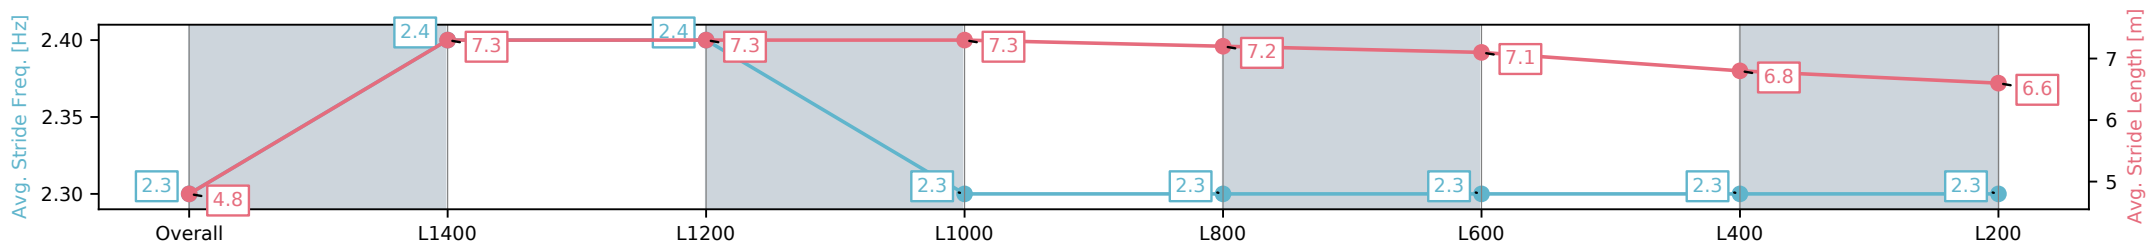

Horse/Jockey Name	POLEMICIST/Caitlin Tootell
Finish Rank	9
Fastest Section Time (Section)	0:11.22 (L1400)
Top Speed [km/h] (Section)	65.8 (Overall)
Race State	Finished

Sportsbet Gawler SA - Professional
Race 2: Sanders Fodder Colts, Geldings & Entires Maiden Plate - 1500m

07 November 2024 - 1:36PM

Track Rating: Good 4, Weather: Overcast, Rail Position: +3m
800m-400m, +2m Remainder

Section	Overall	L1400	L1200	L1000	L800	L600	L400	L200
Section Times	1:33.39 [9] (0:09.25)	1:24.14 [5] (0:11.22)	1:12.92 [4] (0:11.57)	1:01.34 [4] (0:11.68)	0:49.66 [4] (0:12.02)	0:37.64 [5] (0:12.02)	0:25.62 [2] (0:12.42)	0:13.20 [8] (0:13.20)
Average Speed [km/h]	38.8	64.3	62.3	61.0	60.1	59.7	57.6	55.0
Top Speed [km/h]	63.4	65.8	63.4	62.2	60.9	61.1	60.5	55.9
Avg. Dist. to Rail [m]	5.9	1.7	0.3	0.5	0.6	0.4	0.4	0.2
Avg. Stride Freq. [Hz]	2.3	2.4	2.4	2.3	2.3	2.3	2.3	2.3
Avg. Stride Length [m]	4.8	7.3	7.3	7.3	7.2	7.1	6.8	6.6

- [ ] Ranking at each section and finish
- -:-:- No data available at this section
- NA No data available