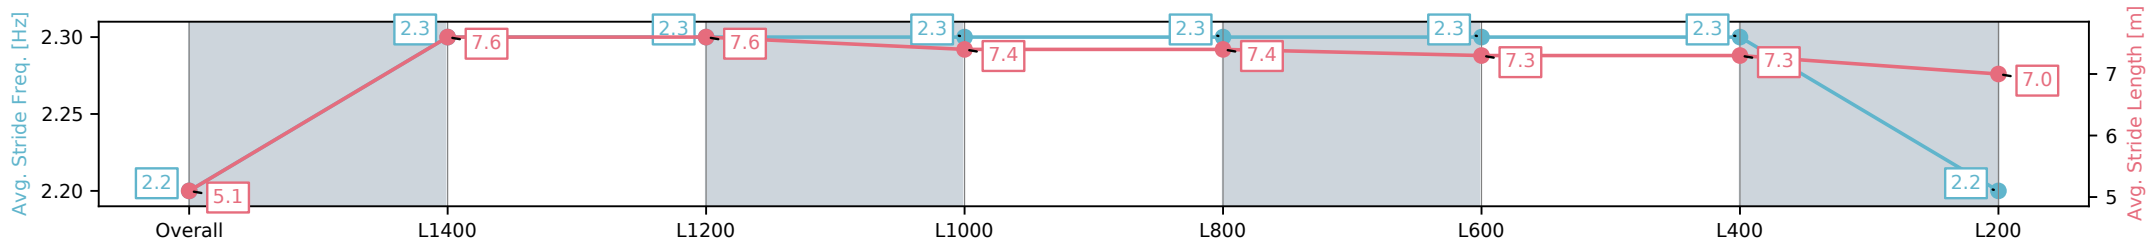

- [] Ranking at each section and finish
- :-:- No data available at this section
- NA No data available

Horse/Jockey Name	CAPE SIZE/Alana Livesey
Finish Rank	7
Fastest Section Time (Section)	0:10.33 (L400)
Top Speed [km/h] (Section)	63.7 (Overall)
Race State	Finished

Section	Overall	L1400	L1200	L1000	L800	L600	L400	L200
Section Times	1:32.91 [7] (0:09.19)	1:23.72 [3] (0:11.44)	1:12.28 [7] (0:11.57)	1:00.70 [6] (0:11.65)	0:49.05 [5] (0:11.98)	0:37.07 [6] (0:13.91)	0:23.16 [8] (0:10.33)	0:12.83 [7] (0:12.83)
Average Speed [km/h]	39.1	63.2	62.4	61.4	60.8	60.4	59.5	56.7
Top Speed [km/h]	61.8	63.7	63.1	62.3	62.7	61.3	60.8	58.7
Avg. Dist. to Rail [m]	7.6	2.5	0.4	1.3	1.6	5.3	6.0	6.6
Avg. Stride Freq. [Hz]	2.2	2.3	2.3	2.3	2.3	2.3	2.3	2.2
Avg. Stride Length [m]	5.1	7.6	7.6	7.4	7.4	7.3	7.3	7.0