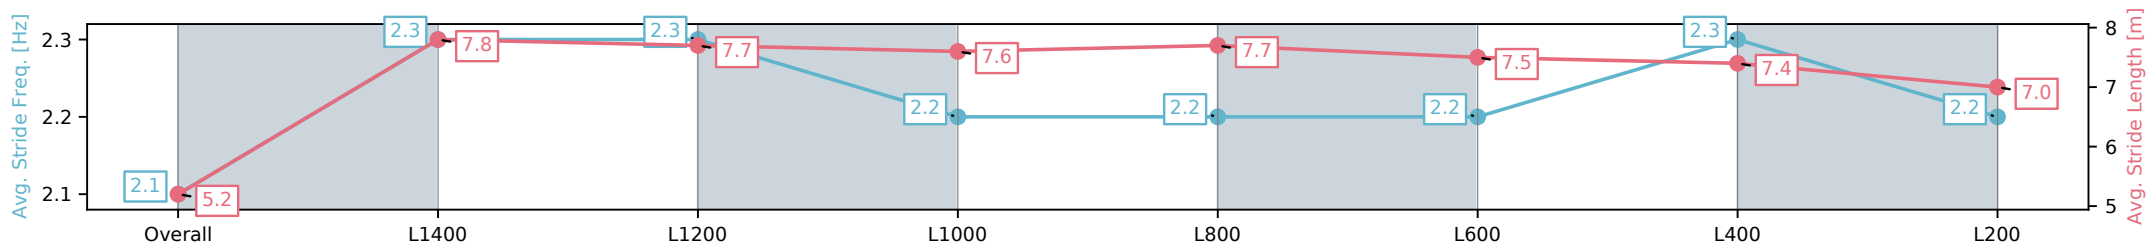

Section	Overall	L1400	L1200	L1000	L800	L600	L400	L200
Section Times	1:32.89 [6] (0:09.51)	1:23.38 [8] (0:11.30)	1:12.08 [8] (0:11.60)	1:00.48 [8] (0:11.69)	0:48.79 [9] (0:11.95)	0:36.84 [9] (0:13.65)	0:23.19 [7] (0:10.37)	0:12.82 [6] (0:12.82)
Average Speed [km/h]	37.9	63.8	62.0	61.3	61.0	60.2	60.4	56.5
Top Speed [km/h]	61.5	64.5	63.4	62.4	62.5	61.6	61.1	58.0
Avg. Dist. to Rail [m]	6.1	1.1	0.6	0.7	0.9	3.9	5.4	5.6
Avg. Stride Freq. [Hz]	2.1	2.3	2.3	2.2	2.2	2.2	2.3	2.2
Avg. Stride Length [m]	5.2	7.8	7.7	7.6	7.7	7.5	7.4	7.0