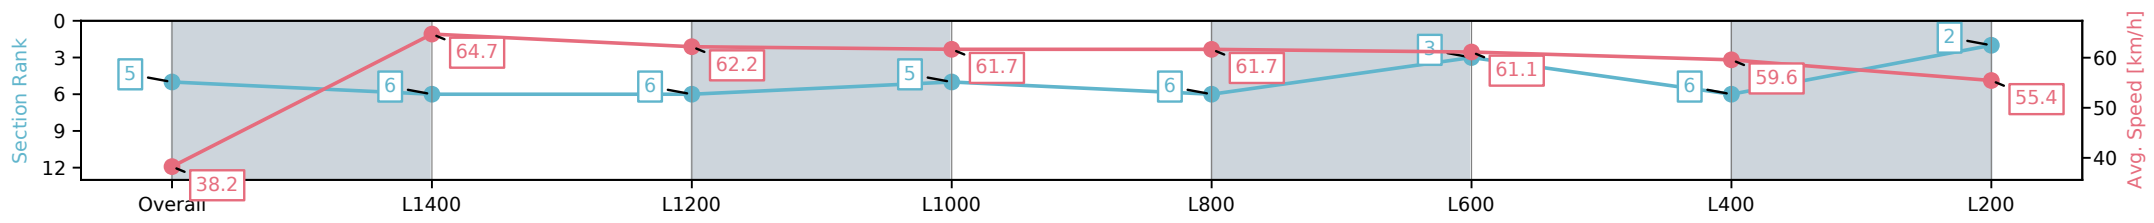

Section	Overall	L1400	L1200	L1000	L800	L600	L400	L200
Section Times	1:32.86 [5] (0:09.38)	1:23.48 [6] (0:11.18)	1:12.30 [6] (0:11.60)	1:00.70 [5] (0:11.71)	0:48.99 [6] (0:11.82)	0:37.17 [3] (0:13.99)	0:23.18 [6] (0:10.09)	0:13.09 [2] (0:13.09)
Average Speed [km/h]	38.2	64.7	62.2	61.7	61.7	61.1	59.6	55.4
Top Speed [km/h]	62.8	65.8	64.7	62.6	62.9	62.3	60.8	57.9
Avg. Dist. to Rail [m]	11.2	3.9	1.7	2.6	1.8	6.1	7.0	5.4
Avg. Stride Freq. [Hz]	2.1	2.4	2.3	2.3	2.3	2.3	2.3	2.2
Avg. Stride Length [m]	5.1	7.6	7.6	7.4	7.5	7.3	7.1	6.9