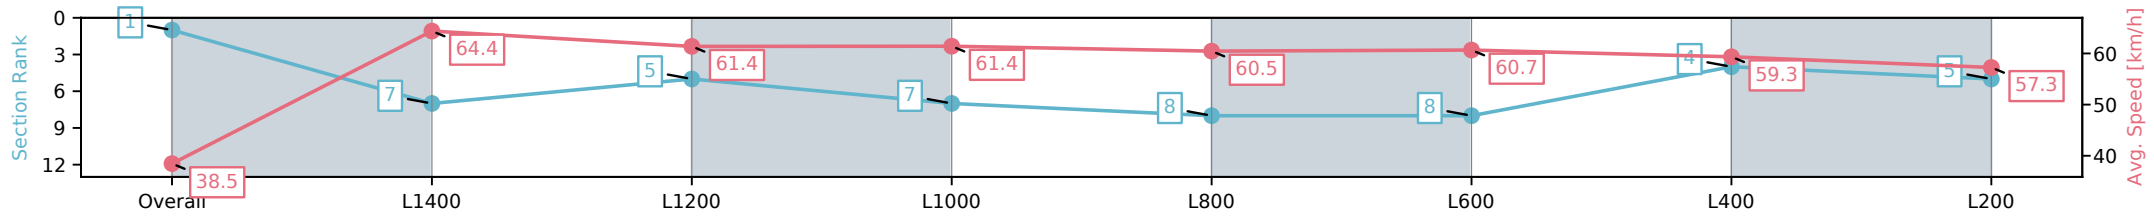

Horse/Jockey Name	STIRRUP CUP/Polly Brewster
Finish Rank	1
Fastest Section Time (Section)	0:11.16 (L1400)
Top Speed [km/h] (Section)	65.9 (Overall)
Race State	Finished

Sportsbet Gawler SA - Professional

Race 2: Sanders Fodder Colts, Geldings & Entires Maiden Plate - 1500m

07 November 2024 - 1:36PM

Track Rating: Good 4, Weather: Overcast, Rail Position: +3m
800m-400m, +2m Remainder

Section	Overall	L1400	L1200	L1000	L800	L600	L400	L200
Section Times	1:32.68 [1] (0:09.39)	1:23.29 [7] (0:11.16)	1:12.13 [5] (0:11.71)	1:00.42 [7] (0:11.65)	0:48.77 [8] (0:12.01)	0:36.76 [8] (0:12.85)	0:23.91 [4] (0:11.22)	0:12.69 [5] (0:12.69)
Average Speed [km/h]	38.5	64.4	61.4	61.4	60.5	60.7	59.3	57.3
Top Speed [km/h]	61.7	65.9	63.3	62.3	62.0	62.0	60.4	57.5
Avg. Dist. to Rail [m]	4.5	0.6	0.3	0.6	0.8	1.9	2.0	3.8
Avg. Stride Freq. [Hz]	2.0	2.3	2.3	2.2	2.2	2.2	2.2	2.2
Avg. Stride Length [m]	5.4	7.7	7.5	7.6	7.6	7.5	7.4	7.2

- [ ] Ranking at each section and finish
- -:-:- No data available at this section
- NA No data available