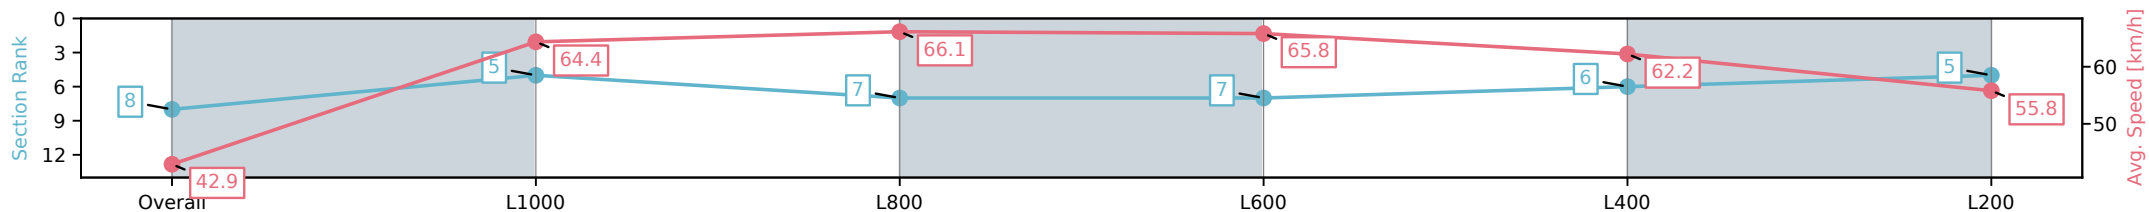

Horse/Jockey Name	JUSTICA'S BONUS/Justin Potter
Finish Rank	8
Fastest Section Time (Section)	0:11.01 (L800)
Top Speed [km/h] (Section)	67.3 (L800)
Race State	Finished

Sportsbet Gawler SA - Professional
Race 8: Sportsbet Barossa Sprint Benchmark 64 Handicap
(Heat of Sportsbet Riziz Series) - 1100m

25 October 2024 - 6:56PM

Track Rating: Good 4, Weather: Fine, Rail Position: True

Section	Overall	L1000	L800	L600	L400	L200
Section Times	1:06.32 [8] (0:08.41)	0:57.91 [5] (0:11.28)	0:46.62 [7] (0:11.01)	0:35.61 [7] (0:11.07)	0:24.54 [6] (0:11.63)	0:12.91 [5] (0:12.91)
Average Speed [km/h]	42.9	64.4	66.1	65.8	62.2	55.8
Top Speed [km/h]	61.6	65.6	66.6	67.3	64.3	59.0
Avg. Dist. to Rail [m]	10.9	4.1	1.5	2.6	5.4	6.8
Avg. Stride Freq. [Hz]	2.3	2.5	2.5	2.5	2.5	2.4
Avg. Stride Length [m]	5.8	7.3	7.4	7.1	7.0	6.6

- [ ] Ranking at each section and finish
- -:-:- No data available at this section
- NA No data available