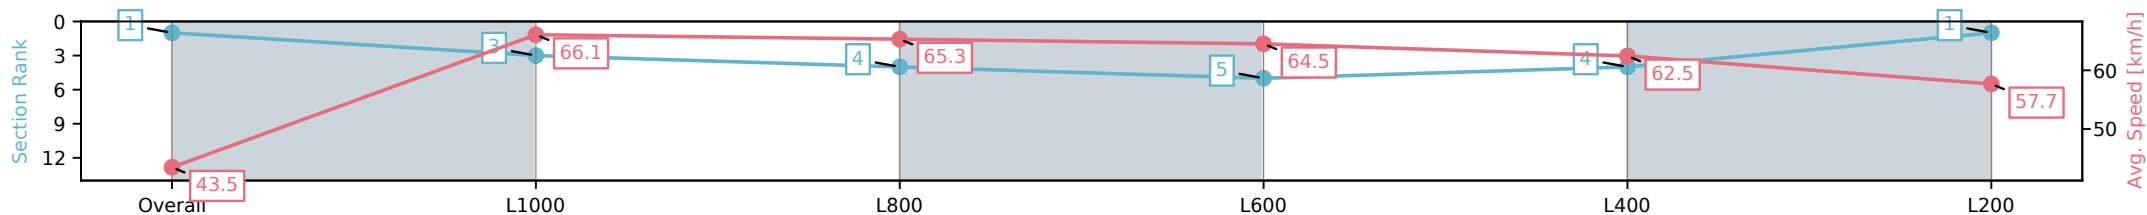

25 October 2024 - 6:56PM

Track Rating: Good 4, Weather: Fine, Rail Position: True

Section	Overall	L1000	L800	L600	L400	L200
Section Times	1:05.62 [1] (0:08.32)	0:57.30 [3] (0:10.92)	0:46.38 [4] (0:11.13)	0:35.25 [5] (0:11.18)	0:24.07 [4] (0:11.62)	0:12.45 [1] (0:12.45)
Average Speed [km/h]	43.5	66.1	65.3	64.5	62.5	57.7
Top Speed [km/h]	63.9	67.1	66.2	67.1	63.7	60.4
Avg. Dist. to Rail [m]	7.9	2.5	1.2	1.0	2.8	2.9
Avg. Stride Freq. [Hz]	2.5	2.6	2.5	2.5	2.5	2.4
Avg. Stride Length [m]	5.5	7.1	7.3	7.2	7.0	6.6