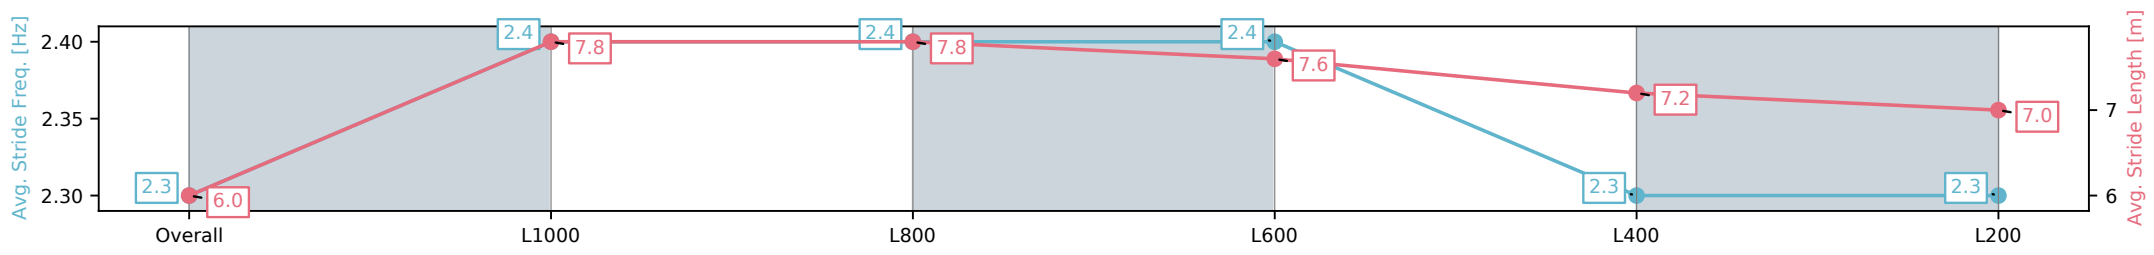

Horse/Jockey Name	TOSEN WATER/Jacob Opperman
Finish Rank	4
Fastest Section Time (Section)	0:10.76 (L1000)
Top Speed [km/h] (Section)	69.2 (Overall)
Race State	Finished

Sportsbet Gawler SA - Professional
Race 8: Sportsbet Barossa Sprint Benchmark 64 Handicap
(Heat of Sportsbet Riziz Series) - 1100m

25 October 2024 - 6:56PM

Track Rating: Good 4, Weather: Fine, Rail Position: True

Section	Overall	L1000	L800	L600	L400	L200
Section Times	1:05.86 [4] (0:08.26)	0:57.60 [2] (0:10.76)	0:46.84 [1] (0:11.01)	0:35.83 [2] (0:11.25)	0:24.58 [1] (0:11.91)	0:12.67 [2] (0:12.67)
Average Speed [km/h]	43.7	67.4	66.5	65.0	60.8	56.8
Top Speed [km/h]	64.5	69.2	68.1	66.3	63.4	60.5
Avg. Dist. to Rail [m]	9.0	3.5	2.6	3.3	3.4	2.8
Avg. Stride Freq. [Hz]	2.3	2.4	2.4	2.4	2.3	2.3
Avg. Stride Length [m]	6.0	7.8	7.8	7.6	7.2	7.0

[ ] Ranking at each section and finish
-:-:- No data available at this section
NA No data available