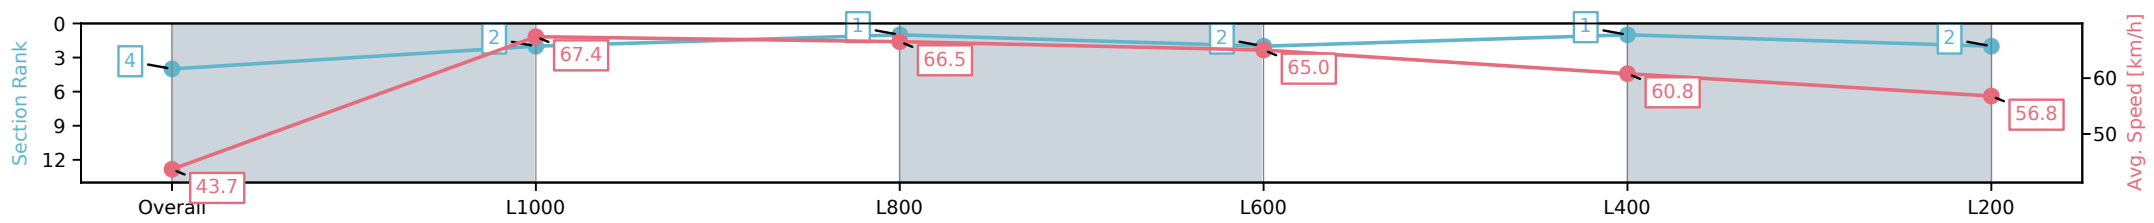

Horse/Jockey Name	TOSEN WATER/Jacob Opperman
Finish Rank	4
Fastest Section Time (Section)	0:10.76 (L1000)
Top Speed [km/h] (Section)	69.2 (Overall)
Race State	Finished

Sportsbet Gawler SA - Professional
Race 8: Sportsbet Barossa Sprint Benchmark 64 Handicap
(Heat of Sportsbet Riziz Series) - 1100m

25 October 2024 - 6:56PM

Track Rating: Good 4, Weather: Fine, Rail Position: True

Section	Overall	L1000	L800	L600	L400	L200
Section Times	1:05.86 [4] (0:08.26)	0:57.60 [2] (0:10.76)	0:46.84 [1] (0:11.01)	0:35.83 [2] (0:11.25)	0:24.58 [1] (0:11.91)	0:12.67 [2] (0:12.67)
Average Speed [km/h]	43.7	67.4	66.5	65.0	60.8	56.8
Top Speed [km/h]	64.5	69.2	68.1	66.3	63.4	60.5
Avg. Dist. to Rail [m]	9.0	3.5	2.6	3.3	3.4	2.8
Avg. Stride Freq. [Hz]	2.3	2.4	2.4	2.4	2.3	2.3
Avg. Stride Length [m]	6.0	7.8	7.8	7.6	7.2	7.0

[ ] Ranking at each section and finish
-:-:- No data available at this section
NA No data available