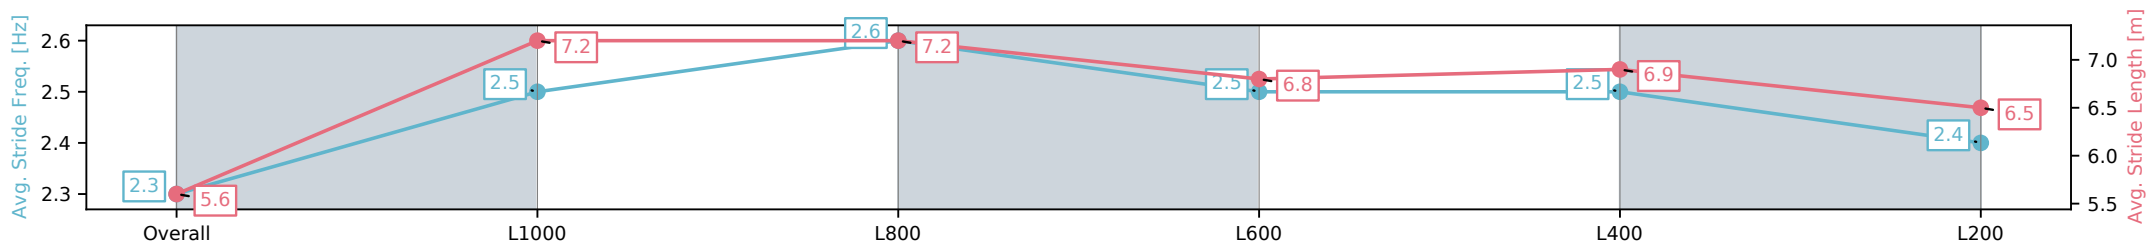

Horse/Jockey Name	RODNEY/Alana Livesey
Finish Rank	7
Fastest Section Time (Section)	0:11.02 (L800)
Top Speed [km/h] (Section)	68.7 (L800)
Race State	Finished

Sportsbet Gawler SA - Professional
Race 8: Sportsbet Barossa Sprint Benchmark 64 Handicap
(Heat of Sportsbet Riziz Series) - 1100m

25 October 2024 - 6:56PM

Track Rating: Good 4, Weather: Fine, Rail Position: True

Section	Overall	L1000	L800	L600	L400	L200
Section Times	1:06.21 [7] (0:08.74)	0:57.47 [10] (0:11.08)	0:46.39 [8] (0:11.02)	0:35.37 [9] (0:11.09)	0:24.28 [9] (0:11.68)	0:12.60 [8] (0:12.60)
Average Speed [km/h]	41.1	65.1	65.9	66.2	62.7	57.2
Top Speed [km/h]	61.0	66.7	67.0	68.7	64.3	60.9
Avg. Dist. to Rail [m]	2.8	0.8	1.6	3.9	7.9	7.5
Avg. Stride Freq. [Hz]	2.3	2.5	2.6	2.5	2.5	2.4
Avg. Stride Length [m]	5.6	7.2	7.2	6.8	6.9	6.5

- [ ] Ranking at each section and finish
- -:-:- No data available at this section
- NA No data available