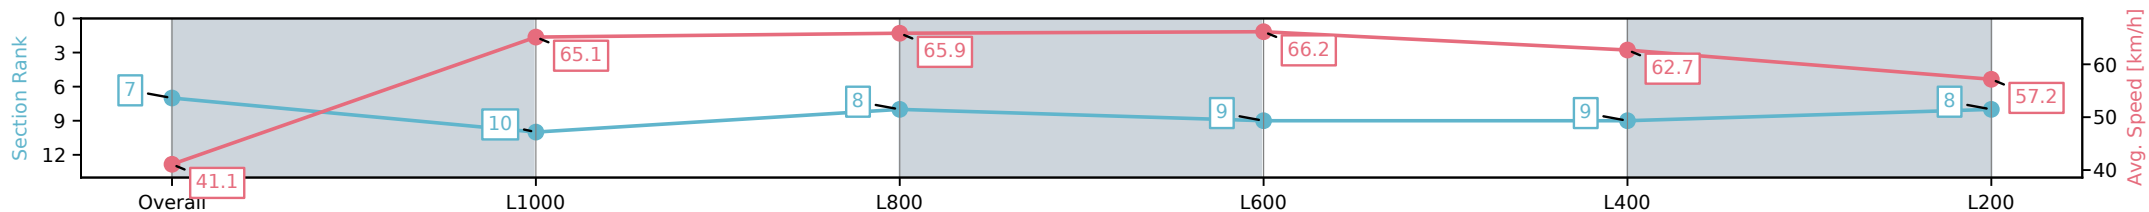

Horse/Jockey Name	RODNEY/Alana Livesey
Finish Rank	7
Fastest Section Time (Section)	0:11.02 (L800)
Top Speed [km/h] (Section)	68.7 (L800)
Race State	Finished

Sportsbet Gawler SA - Professional
Race 8: Sportsbet Barossa Sprint Benchmark 64 Handicap
(Heat of Sportsbet Riziz Series) - 1100m

25 October 2024 - 6:56PM

Track Rating: Good 4, Weather: Fine, Rail Position: True

Section	Overall	L1000	L800	L600	L400	L200
Section Times	1:06.21 [7] (0:08.74)	0:57.47 [10] (0:11.08)	0:46.39 [8] (0:11.02)	0:35.37 [9] (0:11.09)	0:24.28 [9] (0:11.68)	0:12.60 [8] (0:12.60)
Average Speed [km/h]	41.1	65.1	65.9	66.2	62.7	57.2
Top Speed [km/h]	61.0	66.7	67.0	68.7	64.3	60.9
Avg. Dist. to Rail [m]	2.8	0.8	1.6	3.9	7.9	7.5
Avg. Stride Freq. [Hz]	2.3	2.5	2.6	2.5	2.5	2.4
Avg. Stride Length [m]	5.6	7.2	7.2	6.8	6.9	6.5

- [ ] Ranking at each section and finish
- -:-:- No data available at this section
- NA No data available