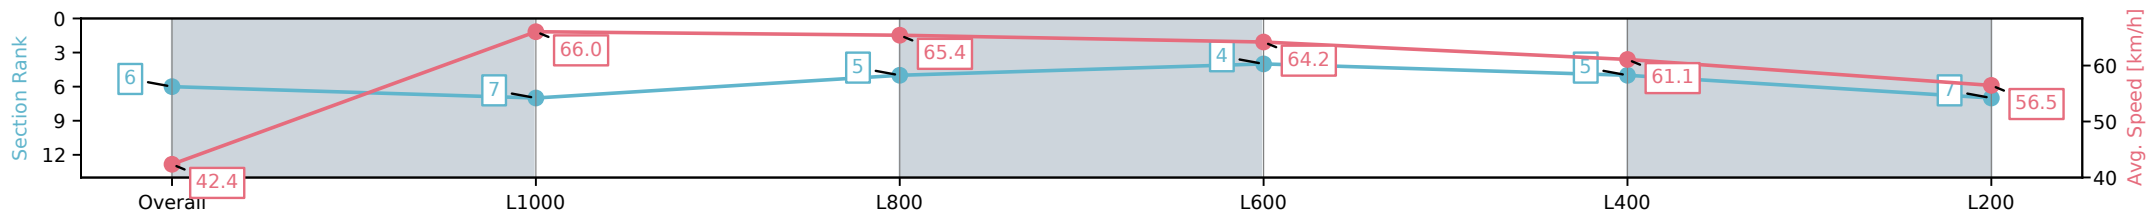

Horse/Jockey Name	RICHEH/Sairyn Fawke
Finish Rank	6
Fastest Section Time (Section)	0:10.90 (L1000)
Top Speed [km/h] (Section)	67.2 (Overall)
Race State	Finished

Sportsbet Gawler SA - Professional
Race 8: Sportsbet Barossa Sprint Benchmark 64 Handicap
(Heat of Sportsbet Riziz Series) - 1100m

25 October 2024 - 6:56PM

Track Rating: Good 4, Weather: Fine, Rail Position: True

Section	Overall	L1000	L800	L600	L400	L200
Section Times	1:06.19 [6] (0:08.49)	0:57.70 [7] (0:10.90)	0:46.80 [5] (0:10.93)	0:35.87 [4] (0:11.32)	0:24.55 [5] (0:11.81)	0:12.74 [7] (0:12.74)
Average Speed [km/h]	42.4	66.0	65.4	64.2	61.1	56.5
Top Speed [km/h]	62.7	67.2	66.3	65.5	63.0	59.5
Avg. Dist. to Rail [m]	1.8	0.4	0.6	1.3	2.2	2.9
Avg. Stride Freq. [Hz]	2.4	2.4	2.4	2.4	2.3	2.2
Avg. Stride Length [m]	5.6	7.8	7.6	7.6	7.3	7.1

- [ ] Ranking at each section and finish
- -:-:- No data available at this section
- NA No data available