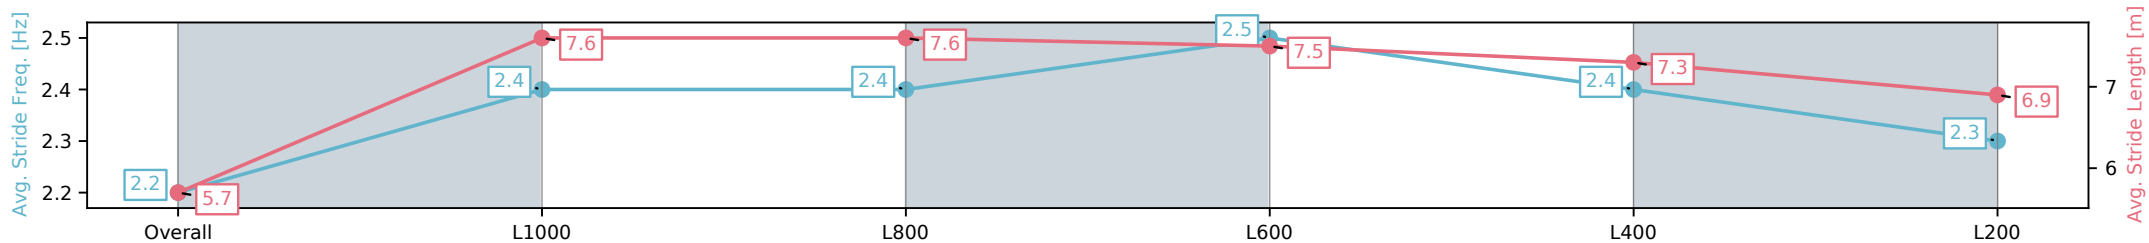

Horse/Jockey Name	MYOCEAN WARRIOR/Kayla Crowther
Finish Rank	5
Fastest Section Time (Section)	0:10.97 (L600)
Top Speed [km/h] (Section)	67.3 (L800)
Race State	Finished

Sportsbet Gawler SA - Professional
Race 8: Sportsbet Barossa Sprint Benchmark 64 Handicap
(Heat of Sportsbet Riziz Series) - 1100m

25 October 2024 - 6:56PM

Track Rating: Good 4, Weather: Fine, Rail Position: True

Section	Overall	L1000	L800	L600	L400	L200
Section Times	1:06.16 [5] (0:08.99)	0:57.17 [11] (0:11.31)	0:45.86 [11] (0:11.06)	0:34.80 [11] (0:10.97)	0:23.83 [11] (0:11.48)	0:12.35 [11] (0:12.35)
Average Speed [km/h]	40.0	64.4	65.6	66.2	63.4	58.4
Top Speed [km/h]	61.1	66.4	66.7	67.3	65.6	61.6
Avg. Dist. to Rail [m]	3.0	2.9	1.4	2.2	5.9	8.9
Avg. Stride Freq. [Hz]	2.2	2.4	2.4	2.5	2.4	2.3
Avg. Stride Length [m]	5.7	7.6	7.6	7.5	7.3	6.9

- [ ] Ranking at each section and finish
- -:-:- No data available at this section
- NA No data available