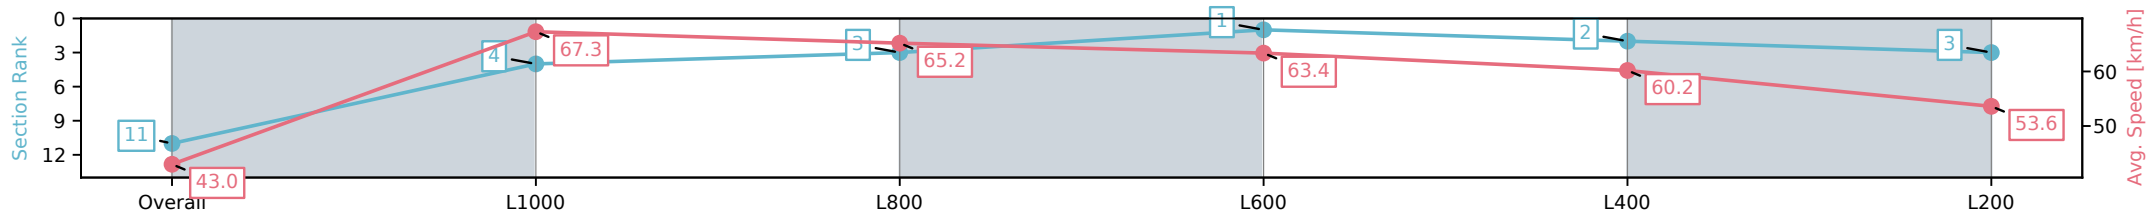

Horse/Jockey Name	BETSY'S FLAG/Rochelle Milnes
Finish Rank	11
Fastest Section Time (Section)	0:10.70 (L1000)
Top Speed [km/h] (Section)	68.9 (Overall)
Race State	Finished

Sportsbet Gawler SA - Professional
Race 8: Sportsbet Barossa Sprint Benchmark 64 Handicap
(Heat of Sportsbet Riziz Series) - 1100m

25 October 2024 - 6:56PM

Track Rating: Good 4, Weather: Fine, Rail Position: True

Section	Overall	L1000	L800	L600	L400	L200
Section Times	1:06.70 [11] (0:08.39)	0:58.31 [4] (0:10.70)	0:47.61 [3] (0:10.90)	0:36.71 [1] (0:11.31)	0:25.40 [2] (0:11.98)	0:13.42 [3] (0:13.42)
Average Speed [km/h]	43.0	67.3	65.2	63.4	60.2	53.6
Top Speed [km/h]	64.2	68.9	67.1	65.2	62.2	57.5
Avg. Dist. to Rail [m]	4.9	0.4	1.8	0.9	0.4	0.4
Avg. Stride Freq. [Hz]	2.5	2.5	2.4	2.5	2.4	2.3
Avg. Stride Length [m]	5.4	7.5	7.4	7.2	6.9	6.5

- [ ] Ranking at each section and finish
- -:-:- No data available at this section
- NA No data available