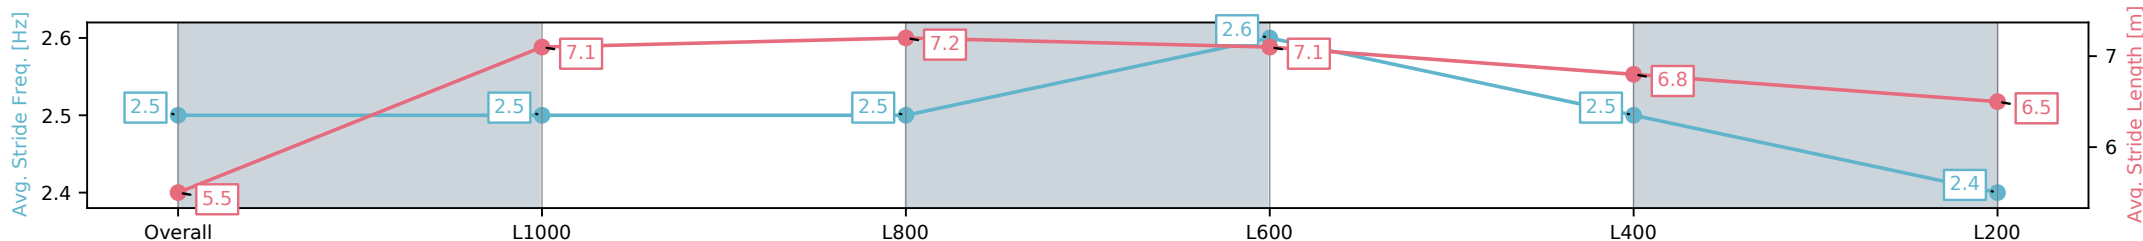

Horse/Jockey Name	UTAH JOE/Margaret Collett
Finish Rank	10
Fastest Section Time (Section)	0:11.03 (L800)
Top Speed [km/h] (Section)	67.0 (Overall)
Race State	Finished

Sportsbet Gawler SA - Professional
Race 8: Sportsbet Barossa Sprint Benchmark 64 Handicap
(Heat of Sportsbet Riziz Series) - 1100m

25 October 2024 - 6:56PM

Track Rating: Good 4, Weather: Fine, Rail Position: True

Section	Overall	L1000	L800	L600	L400	L200
Section Times	1:06.57 [10] (0:08.48)	0:58.09 [6] (0:11.12)	0:46.97 [6] (0:11.03)	0:35.94 [6] (0:11.16)	0:24.78 [7] (0:11.89)	0:12.89 [9] (0:12.89)
Average Speed [km/h]	42.4	65.1	65.3	65.4	60.7	55.9
Top Speed [km/h]	61.4	67.0	66.9	66.7	64.8	60.0
Avg. Dist. to Rail [m]	4.4	1.5	0.7	2.3	2.8	5.1
Avg. Stride Freq. [Hz]	2.5	2.5	2.5	2.6	2.5	2.4
Avg. Stride Length [m]	5.5	7.1	7.2	7.1	6.8	6.5

- [ ] Ranking at each section and finish
- -:-:- No data available at this section
- NA No data available