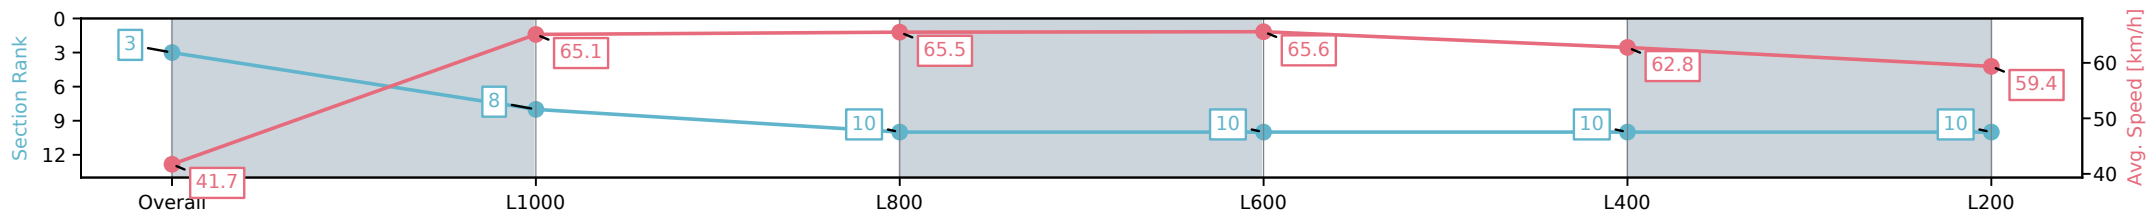

Horse/Jockey Name	ARTICULATING/Samuel Payne
Finish Rank	3
Fastest Section Time (Section)	0:11.08 (L600)
Top Speed [km/h] (Section)	67.9 (L800)
Race State	Finished

Sportsbet Gawler SA - Professional
Race 8: Sportsbet Barossa Sprint Benchmark 64 Handicap
(Heat of Sportsbet Riziz Series) - 1100m

25 October 2024 - 6:56PM

Track Rating: Good 4, Weather: Fine, Rail Position: True

Section	Overall	L1000	L800	L600	L400	L200
Section Times	1:05.84 [3] (0:08.66)	0:57.18 [8] (0:11.17)	0:46.01 [10] (0:11.20)	0:34.81 [10] (0:11.08)	0:23.73 [10] (0:11.61)	0:12.12 [10] (0:12.12)
Average Speed [km/h]	41.7	65.1	65.5	65.6	62.8	59.4
Top Speed [km/h]	61.1	66.1	66.5	67.9	65.2	62.0
Avg. Dist. to Rail [m]	11.0	3.3	2.9	2.1	7.7	9.2
Avg. Stride Freq. [Hz]	2.3	2.5	2.4	2.4	2.4	2.4
Avg. Stride Length [m]	5.6	7.4	7.4	7.6	7.3	7.0

- [ ] Ranking at each section and finish
- -:-:- No data available at this section
- NA No data available