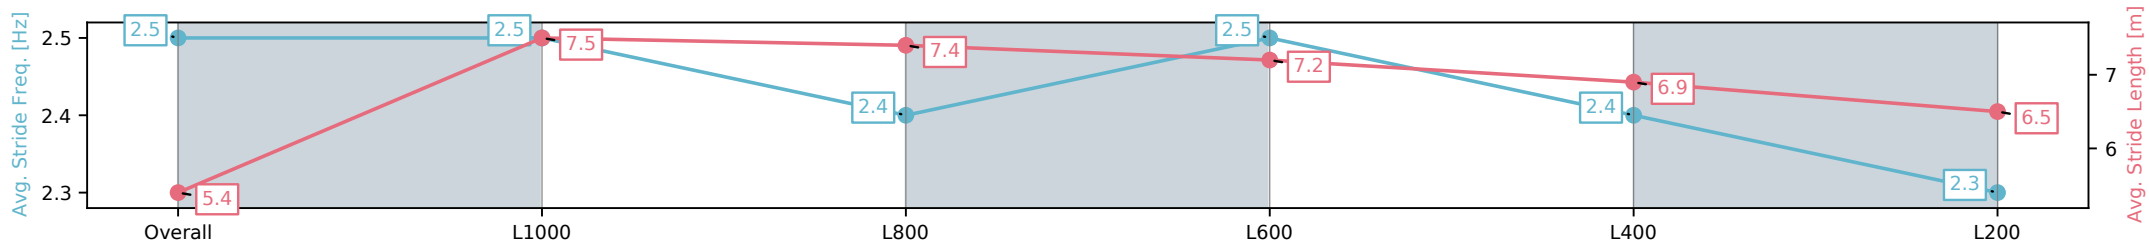

Horse/Jockey Name	BETSY'S FLAG/Rochelle Milnes
Finish Rank	11
Fastest Section Time (Section)	0:10.70 (L1000)
Top Speed [km/h] (Section)	68.9 (Overall)
Race State	Finished

Sportsbet Gawler SA - Professional
Race 8: Sportsbet Barossa Sprint Benchmark 64 Handicap
(Heat of Sportsbet Riziz Series) - 1100m

25 October 2024 - 6:56PM

Track Rating: Good 4, Weather: Fine, Rail Position: True

Section	Overall	L1000	L800	L600	L400	L200
Section Times	1:06.70 [11] (0:08.39)	0:58.31 [4] (0:10.70)	0:47.61 [3] (0:10.90)	0:36.71 [1] (0:11.31)	0:25.40 [2] (0:11.98)	0:13.42 [3] (0:13.42)
Average Speed [km/h]	43.0	67.3	65.2	63.4	60.2	53.6
Top Speed [km/h]	64.2	68.9	67.1	65.2	62.2	57.5
Avg. Dist. to Rail [m]	4.9	0.4	1.8	0.9	0.4	0.4
Avg. Stride Freq. [Hz]	2.5	2.5	2.4	2.5	2.4	2.3
Avg. Stride Length [m]	5.4	7.5	7.4	7.2	6.9	6.5

- [ ] Ranking at each section and finish
- -:-:- No data available at this section
- NA No data available