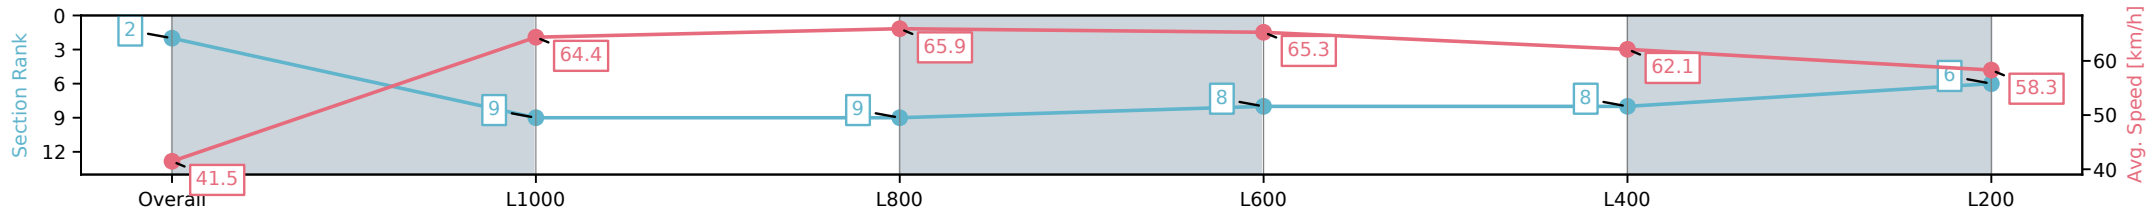

Horse/Jockey Name	ICHIBANSAN/Alan Lai
Finish Rank	2
Fastest Section Time (Section)	0:10.90 (L800)
Top Speed [km/h] (Section)	66.5 (L1000)
Race State	Finished

Sportsbet Gawler SA - Professional
Race 8: Sportsbet Barossa Sprint Benchmark 64 Handicap
(Heat of Sportsbet Riziz Series) - 1100m

25 October 2024 - 6:56PM

Track Rating: Good 4, Weather: Fine, Rail Position: True

Section	Overall	L1000	L800	L600	L400	L200
Section Times	1:05.79 [2] (0:08.66)	0:57.13 [9] (0:11.17)	0:45.96 [9] (0:10.90)	0:35.06 [8] (0:11.11)	0:23.95 [8] (0:11.60)	0:12.35 [6] (0:12.35)
Average Speed [km/h]	41.5	64.4	65.9	65.3	62.1	58.3
Top Speed [km/h]	60.2	66.5	66.5	66.3	64.0	60.6
Avg. Dist. to Rail [m]	0.7	0.2	0.5	1.2	2.9	4.2
Avg. Stride Freq. [Hz]	2.2	2.3	2.3	2.3	2.3	2.2
Avg. Stride Length [m]	6.1	7.9	8.0	7.9	7.7	7.4

[ ] Ranking at each section and finish
-:-:- No data available at this section
NA No data available