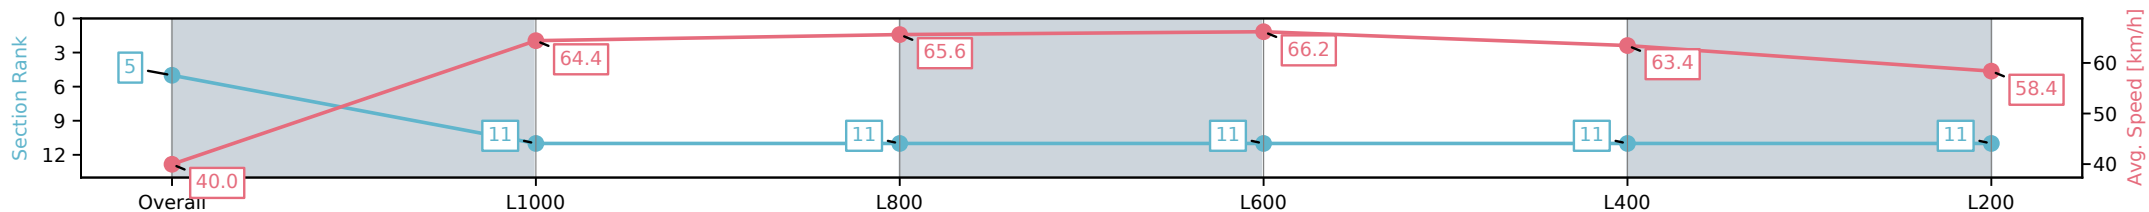

Horse/Jockey Name	MYOCEAN WARRIOR/Kayla Crowther
Finish Rank	5
Fastest Section Time (Section)	0:10.97 (L600)
Top Speed [km/h] (Section)	67.3 (L800)
Race State	Finished

Sportsbet Gawler SA - Professional
Race 8: Sportsbet Barossa Sprint Benchmark 64 Handicap
(Heat of Sportsbet Riziz Series) - 1100m

25 October 2024 - 6:56PM

Track Rating: Good 4, Weather: Fine, Rail Position: True

Section	Overall	L1000	L800	L600	L400	L200
Section Times	1:06.16 [5] (0:08.99)	0:57.17 [11] (0:11.31)	0:45.86 [11] (0:11.06)	0:34.80 [11] (0:10.97)	0:23.83 [11] (0:11.48)	0:12.35 [11] (0:12.35)
Average Speed [km/h]	40.0	64.4	65.6	66.2	63.4	58.4
Top Speed [km/h]	61.1	66.4	66.7	67.3	65.6	61.6
Avg. Dist. to Rail [m]	3.0	2.9	1.4	2.2	5.9	8.9
Avg. Stride Freq. [Hz]	2.2	2.4	2.4	2.5	2.4	2.3
Avg. Stride Length [m]	5.7	7.6	7.6	7.5	7.3	6.9

- [ ] Ranking at each section and finish
- -:-:- No data available at this section
- NA No data available