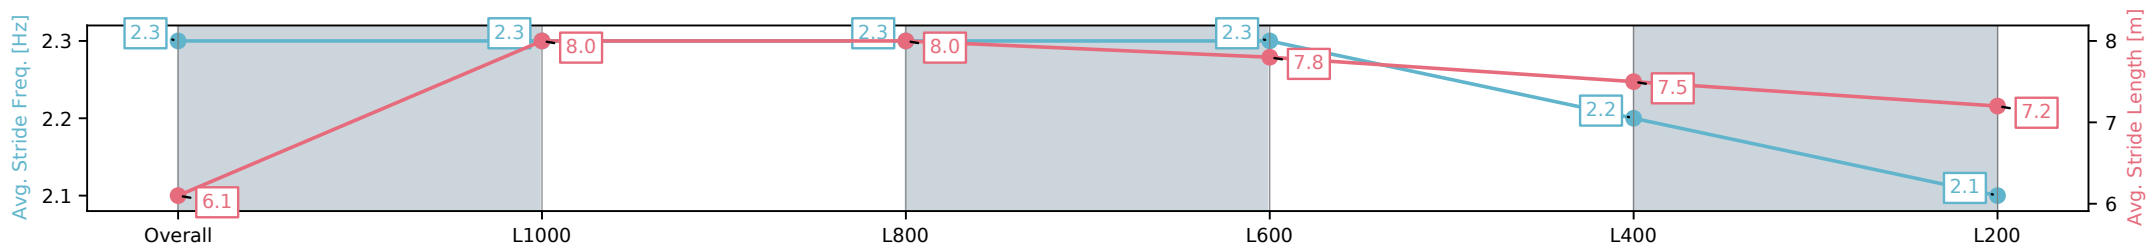

Horse/Jockey Name	BIG OPTION/Callan Murray
Finish Rank	9
Fastest Section Time (Section)	0:10.88 (L1000)
Top Speed [km/h] (Section)	67.8 (Overall)
Race State	Finished

Sportsbet Gawler SA - Professional
Race 8: Sportsbet Barossa Sprint Benchmark 64 Handicap
(Heat of Sportsbet Riziz Series) - 1100m

25 October 2024 - 6:56PM

Track Rating: Good 4, Weather: Fine, Rail Position: True

Section	Overall	L1000	L800	L600	L400	L200
Section Times	1:06.34 [9] (0:08.19)	0:58.15 [1] (0:10.88)	0:47.27 [2] (0:10.99)	0:36.28 [3] (0:11.28)	0:25.00 [3] (0:11.98)	0:13.02 [4] (0:13.02)
Average Speed [km/h]	44.1	66.4	66.6	64.5	60.5	55.3
Top Speed [km/h]	64.3	67.8	67.1	66.0	62.2	58.0
Avg. Dist. to Rail [m]	7.1	2.6	2.0	2.7	2.5	1.3
Avg. Stride Freq. [Hz]	2.3	2.3	2.3	2.3	2.2	2.1
Avg. Stride Length [m]	6.1	8.0	8.0	7.8	7.5	7.2

- [ ] Ranking at each section and finish
- -:-:- No data available at this section
- NA No data available