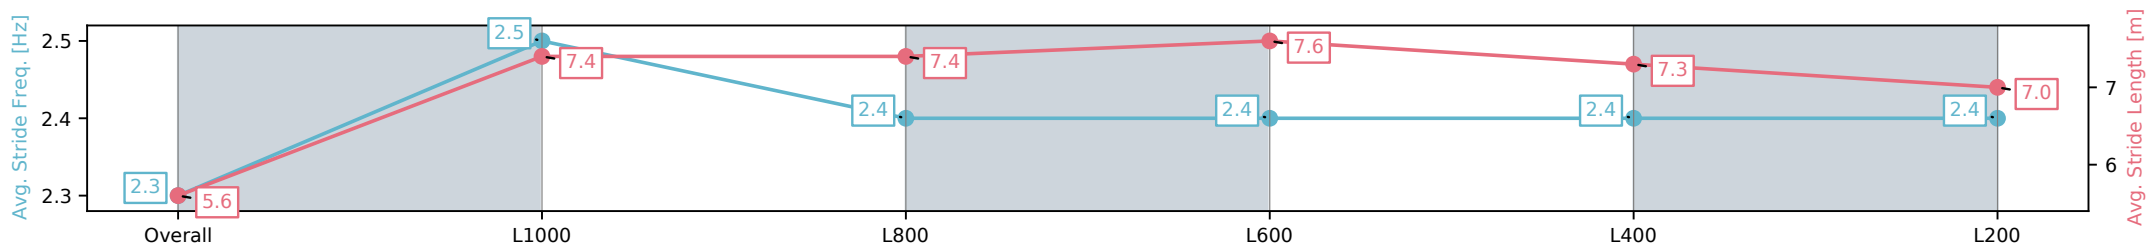

Horse/Jockey Name	ARTICULATING/Samuel Payne
Finish Rank	3
Fastest Section Time (Section)	0:11.08 (L600)
Top Speed [km/h] (Section)	67.9 (L800)
Race State	Finished

Sportsbet Gawler SA - Professional
Race 8: Sportsbet Barossa Sprint Benchmark 64 Handicap
(Heat of Sportsbet Riziz Series) - 1100m

25 October 2024 - 6:56PM

Track Rating: Good 4, Weather: Fine, Rail Position: True

Section	Overall	L1000	L800	L600	L400	L200
Section Times	1:05.84 [3] (0:08.66)	0:57.18 [8] (0:11.17)	0:46.01 [10] (0:11.20)	0:34.81 [10] (0:11.08)	0:23.73 [10] (0:11.61)	0:12.12 [10] (0:12.12)
Average Speed [km/h]	41.7	65.1	65.5	65.6	62.8	59.4
Top Speed [km/h]	61.1	66.1	66.5	67.9	65.2	62.0
Avg. Dist. to Rail [m]	11.0	3.3	2.9	2.1	7.7	9.2
Avg. Stride Freq. [Hz]	2.3	2.5	2.4	2.4	2.4	2.4
Avg. Stride Length [m]	5.6	7.4	7.4	7.6	7.3	7.0

- [ ] Ranking at each section and finish
- -:-:- No data available at this section
- NA No data available