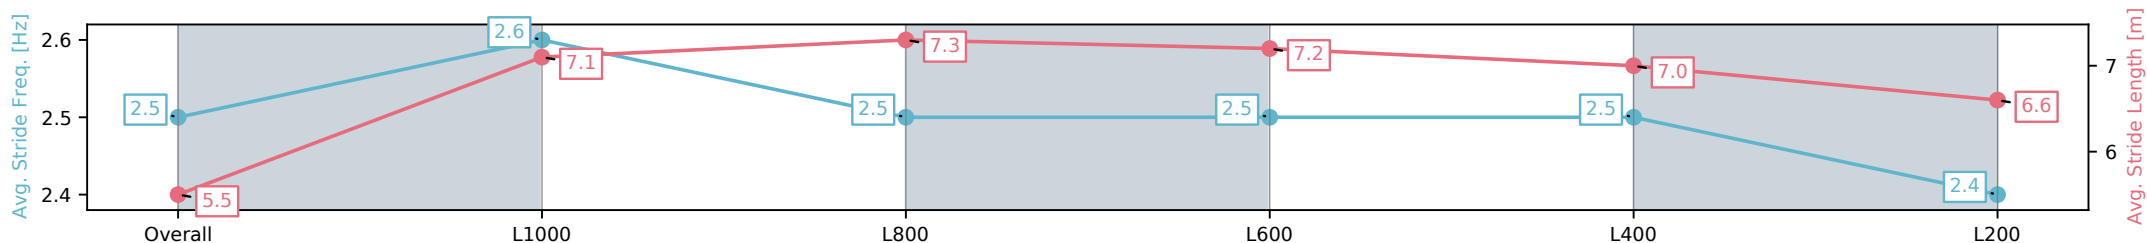

25 October 2024 - 6:56PM

Track Rating: Good 4, Weather: Fine, Rail Position: True

Section	Overall	L1000	L800	L600	L400	L200
Section Times	1:05.62 [1] (0:08.32)	0:57.30 [3] (0:10.92)	0:46.38 [4] (0:11.13)	0:35.25 [5] (0:11.18)	0:24.07 [4] (0:11.62)	0:12.45 [1] (0:12.45)
Average Speed [km/h]	43.5	66.1	65.3	64.5	62.5	57.7
Top Speed [km/h]	63.9	67.1	66.2	67.1	63.7	60.4
Avg. Dist. to Rail [m]	7.9	2.5	1.2	1.0	2.8	2.9
Avg. Stride Freq. [Hz]	2.5	2.6	2.5	2.5	2.5	2.4
Avg. Stride Length [m]	5.5	7.1	7.3	7.2	7.0	6.6