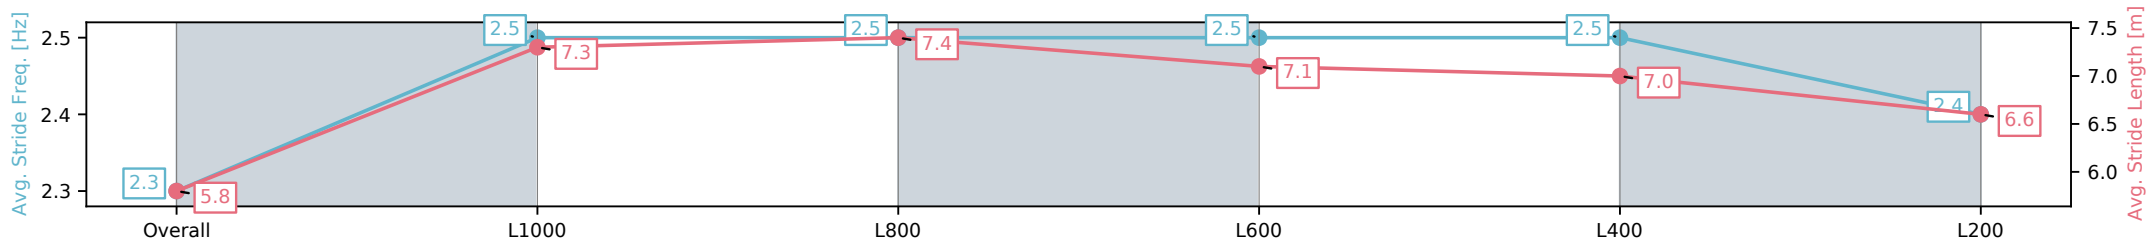

Horse/Jockey Name	JUSTICA'S BONUS/Justin Potter
Finish Rank	8
Fastest Section Time (Section)	0:11.01 (L800)
Top Speed [km/h] (Section)	67.3 (L800)
Race State	Finished

Sportsbet Gawler SA - Professional
Race 8: Sportsbet Barossa Sprint Benchmark 64 Handicap
(Heat of Sportsbet Riziz Series) - 1100m

25 October 2024 - 6:56PM

Track Rating: Good 4, Weather: Fine, Rail Position: True

Section	Overall	L1000	L800	L600	L400	L200
Section Times	1:06.32 [8] (0:08.41)	0:57.91 [5] (0:11.28)	0:46.62 [7] (0:11.01)	0:35.61 [7] (0:11.07)	0:24.54 [6] (0:11.63)	0:12.91 [5] (0:12.91)
Average Speed [km/h]	42.9	64.4	66.1	65.8	62.2	55.8
Top Speed [km/h]	61.6	65.6	66.6	67.3	64.3	59.0
Avg. Dist. to Rail [m]	10.9	4.1	1.5	2.6	5.4	6.8
Avg. Stride Freq. [Hz]	2.3	2.5	2.5	2.5	2.5	2.4
Avg. Stride Length [m]	5.8	7.3	7.4	7.1	7.0	6.6

- [ ] Ranking at each section and finish
- -:-:- No data available at this section
- NA No data available