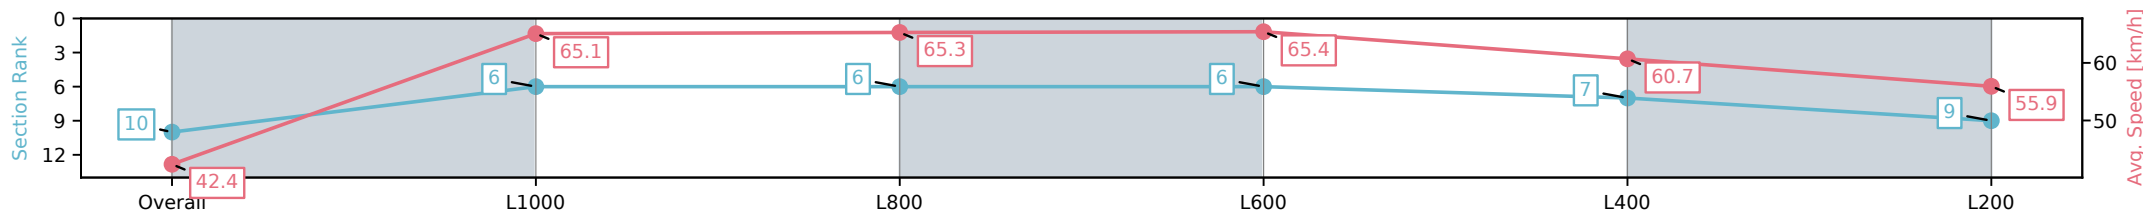

Horse/Jockey Name	UTAH JOE/Margaret Collett
Finish Rank	10
Fastest Section Time (Section)	0:11.03 (L800)
Top Speed [km/h] (Section)	67.0 (Overall)
Race State	Finished

Sportsbet Gawler SA - Professional
Race 8: Sportsbet Barossa Sprint Benchmark 64 Handicap
(Heat of Sportsbet Riziz Series) - 1100m

25 October 2024 - 6:56PM

Track Rating: Good 4, Weather: Fine, Rail Position: True

Section	Overall	L1000	L800	L600	L400	L200
Section Times	1:06.57 [10] (0:08.48)	0:58.09 [6] (0:11.12)	0:46.97 [6] (0:11.03)	0:35.94 [6] (0:11.16)	0:24.78 [7] (0:11.89)	0:12.89 [9] (0:12.89)
Average Speed [km/h]	42.4	65.1	65.3	65.4	60.7	55.9
Top Speed [km/h]	61.4	67.0	66.9	66.7	64.8	60.0
Avg. Dist. to Rail [m]	4.4	1.5	0.7	2.3	2.8	5.1
Avg. Stride Freq. [Hz]	2.5	2.5	2.5	2.6	2.5	2.4
Avg. Stride Length [m]	5.5	7.1	7.2	7.1	6.8	6.5

- [ ] Ranking at each section and finish
- -:-:- No data available at this section
- NA No data available