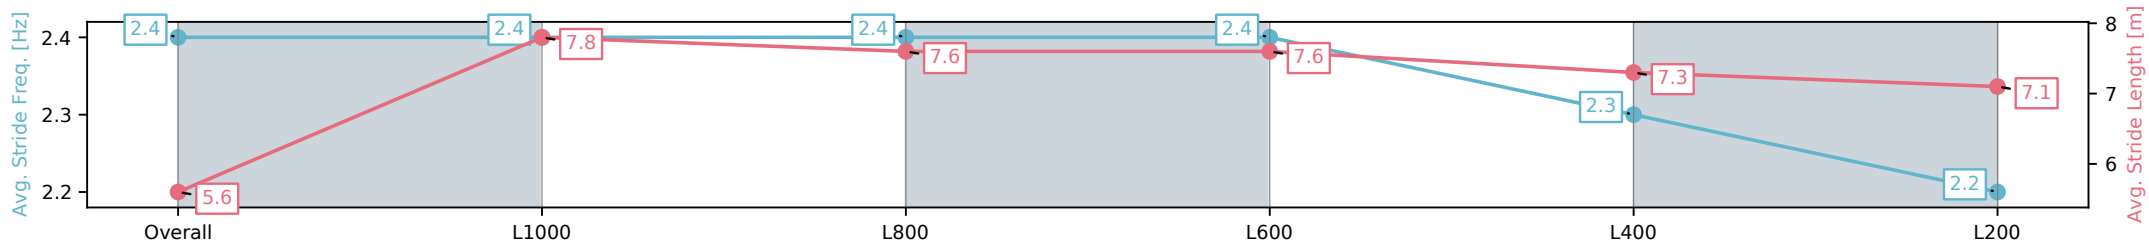

Horse/Jockey Name	RICHEH/Sairyn Fawke
Finish Rank	6
Fastest Section Time (Section)	0:10.90 (L1000)
Top Speed [km/h] (Section)	67.2 (Overall)
Race State	Finished

Sportsbet Gawler SA - Professional
Race 8: Sportsbet Barossa Sprint Benchmark 64 Handicap
(Heat of Sportsbet Riziz Series) - 1100m

25 October 2024 - 6:56PM

Track Rating: Good 4, Weather: Fine, Rail Position: True

Section	Overall	L1000	L800	L600	L400	L200
Section Times	1:06.19 [6] (0:08.49)	0:57.70 [7] (0:10.90)	0:46.80 [5] (0:10.93)	0:35.87 [4] (0:11.32)	0:24.55 [5] (0:11.81)	0:12.74 [7] (0:12.74)
Average Speed [km/h]	42.4	66.0	65.4	64.2	61.1	56.5
Top Speed [km/h]	62.7	67.2	66.3	65.5	63.0	59.5
Avg. Dist. to Rail [m]	1.8	0.4	0.6	1.3	2.2	2.9
Avg. Stride Freq. [Hz]	2.4	2.4	2.4	2.4	2.3	2.2
Avg. Stride Length [m]	5.6	7.8	7.6	7.6	7.3	7.1

- [ ] Ranking at each section and finish
- -:-:- No data available at this section
- NA No data available