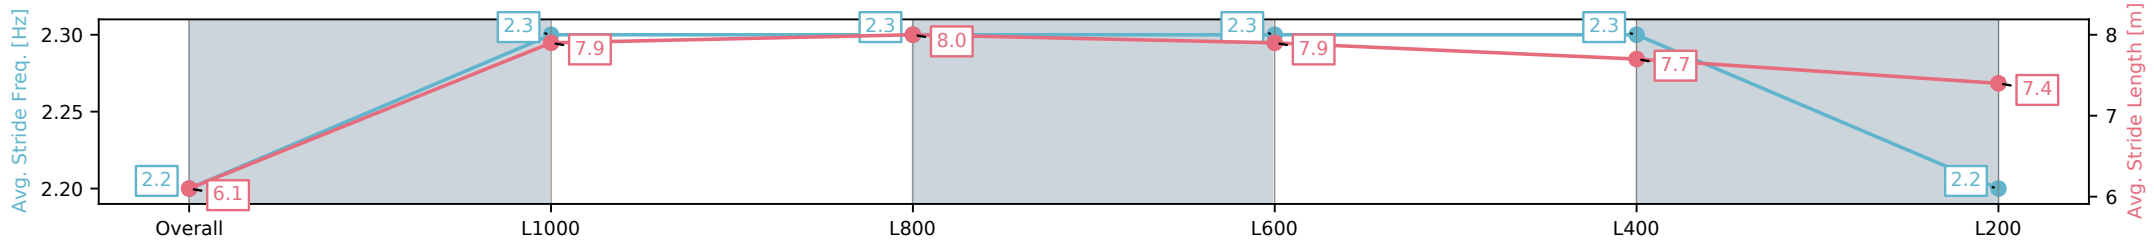

Horse/Jockey Name	ICHIBANSAN/Alan Lai
Finish Rank	2
Fastest Section Time (Section)	0:10.90 (L800)
Top Speed [km/h] (Section)	66.5 (L1000)
Race State	Finished

Sportsbet Gawler SA - Professional
Race 8: Sportsbet Barossa Sprint Benchmark 64 Handicap
(Heat of Sportsbet Riziz Series) - 1100m

25 October 2024 - 6:56PM

Track Rating: Good 4, Weather: Fine, Rail Position: True

Section	Overall	L1000	L800	L600	L400	L200
Section Times	1:05.79 [2] (0:08.66)	0:57.13 [9] (0:11.17)	0:45.96 [9] (0:10.90)	0:35.06 [8] (0:11.11)	0:23.95 [8] (0:11.60)	0:12.35 [6] (0:12.35)
Average Speed [km/h]	41.5	64.4	65.9	65.3	62.1	58.3
Top Speed [km/h]	60.2	66.5	66.5	66.3	64.0	60.6
Avg. Dist. to Rail [m]	0.7	0.2	0.5	1.2	2.9	4.2
Avg. Stride Freq. [Hz]	2.2	2.3	2.3	2.3	2.3	2.2
Avg. Stride Length [m]	6.1	7.9	8.0	7.9	7.7	7.4

[ ] Ranking at each section and finish
-:-:- No data available at this section
NA No data available