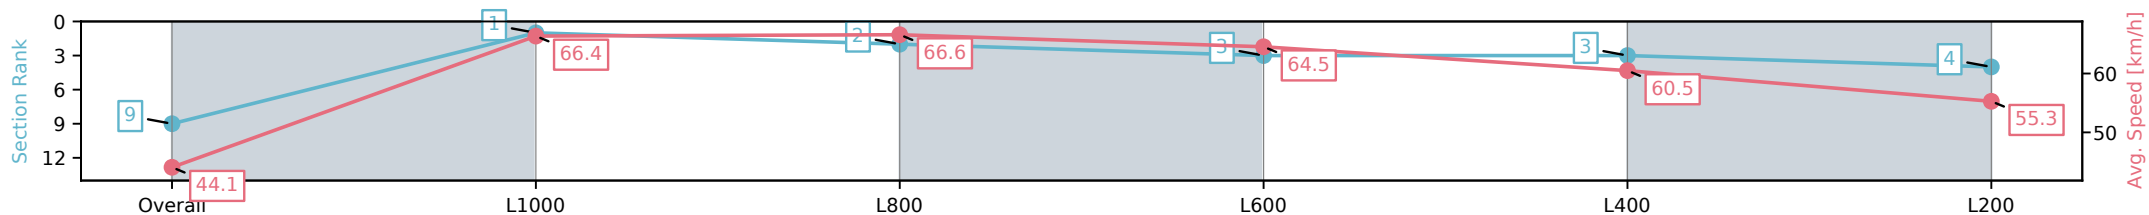

Horse/Jockey Name	BIG OPTION/Callan Murray
Finish Rank	9
Fastest Section Time (Section)	0:10.88 (L1000)
Top Speed [km/h] (Section)	67.8 (Overall)
Race State	Finished

Sportsbet Gawler SA - Professional
Race 8: Sportsbet Barossa Sprint Benchmark 64 Handicap
(Heat of Sportsbet Riziz Series) - 1100m

25 October 2024 - 6:56PM

Track Rating: Good 4, Weather: Fine, Rail Position: True

Section	Overall	L1000	L800	L600	L400	L200
Section Times	1:06.34 [9] (0:08.19)	0:58.15 [1] (0:10.88)	0:47.27 [2] (0:10.99)	0:36.28 [3] (0:11.28)	0:25.00 [3] (0:11.98)	0:13.02 [4] (0:13.02)
Average Speed [km/h]	44.1	66.4	66.6	64.5	60.5	55.3
Top Speed [km/h]	64.3	67.8	67.1	66.0	62.2	58.0
Avg. Dist. to Rail [m]	7.1	2.6	2.0	2.7	2.5	1.3
Avg. Stride Freq. [Hz]	2.3	2.3	2.3	2.3	2.2	2.1
Avg. Stride Length [m]	6.1	8.0	8.0	7.8	7.5	7.2

- [ ] Ranking at each section and finish
- -:-:- No data available at this section
- NA No data available