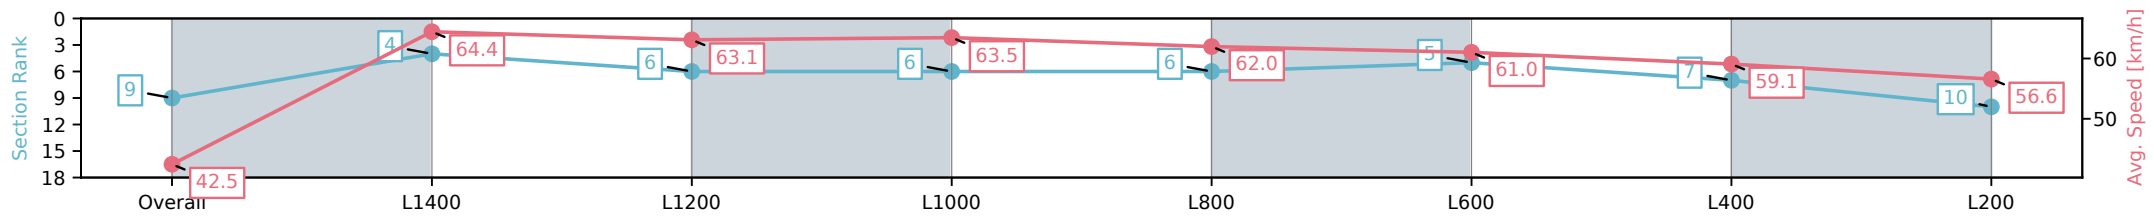

Horse/Jockey Name	WILD IMAGINATION/Alana Livesey
Finish Rank	9
Fastest Section Time (Section)	0:11.20 (L1400)
Top Speed [km/h] (Section)	65.9 (Overall)
Race State	Finished

Sportsbet Gawler SA - Professional
Race 7: 2024 Holdfast Insurance Brokers Gawler Cup (Heat of Sportsbet Happy Trails Series) - 1500m

25 October 2024 - 6:25PM

Track Rating: Good 4, Weather: Fine, Rail Position: True

Section	Overall	L1400	L1200	L1000	L800	L600	L400	L200
Section Times	1:31.04 [9] (0:08.52)	1:22.52 [4] (0:11.20)	1:11.32 [6] (0:11.43)	0:59.89 [6] (0:11.34)	0:48.55 [6] (0:11.63)	0:36.92 [5] (0:11.87)	0:25.05 [7] (0:12.33)	0:12.72 [10] (0:12.72)
Average Speed [km/h]	42.5	64.4	63.1	63.5	62.0	61.0	59.1	56.6
Top Speed [km/h]	63.3	65.9	64.1	64.4	62.9	63.6	60.1	58.4
Avg. Dist. to Rail [m]	5.0	2.9	1.3	0.3	0.5	2.2	4.3	4.8
Avg. Stride Freq. [Hz]	2.3	2.4	2.4	2.3	2.3	2.3	2.3	2.3
Avg. Stride Length [m]	6.1	7.4	7.4	7.6	7.4	7.2	7.1	6.9

Report Created: Fri 25 October 2024 19:33:33 GMT+11 (Note: Timing is based on positional data)

- [ ] Ranking at each section and finish
- -:-:- No data available at this section
- NA No data available