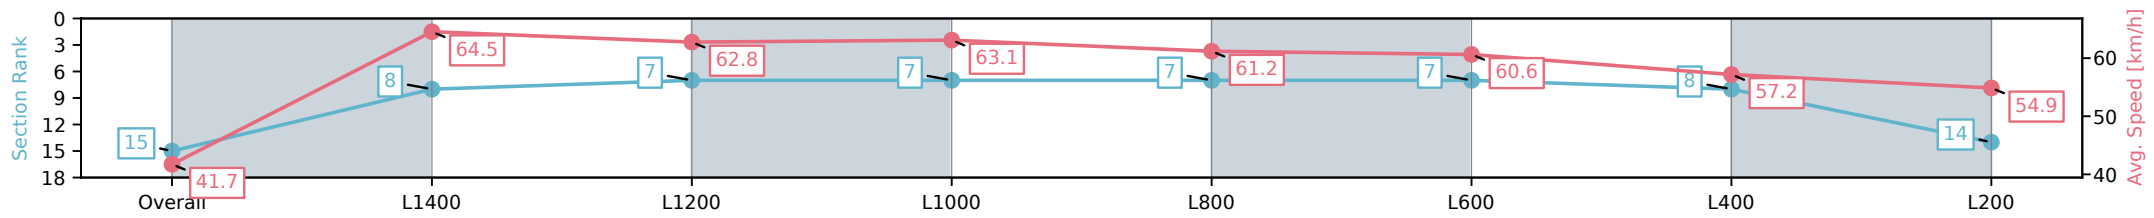

Horse/Jockey Name	DEMANDING MO/Michael Heagney
Finish Rank	15
Fastest Section Time (Section)	0:11.19 (L1400)
Top Speed [km/h] (Section)	65.5 (Overall)
Race State	Finished

Sportsbet Gawler SA - Professional
Race 7: 2024 Holdfast Insurance Brokers Gawler Cup (Heat of Sportsbet Happy Trails Series) - 1500m

25 October 2024 - 6:25PM

Track Rating: Good 4, Weather: Fine, Rail Position: True

Section	Overall	L1400	L1200	L1000	L800	L600	L400	L200
Section Times	1:31.82 [15] (0:08.61)	1:23.21 [8] (0:11.19)	1:12.02 [7] (0:11.43)	1:00.59 [7] (0:11.42)	0:49.17 [7] (0:11.54)	0:37.63 [7] (0:11.88)	0:25.75 [8] (0:12.60)	0:13.15 [14] (0:13.15)
Average Speed [km/h]	41.7	64.5	62.8	63.1	61.2	60.6	57.2	54.9
Top Speed [km/h]	61.6	65.5	65.1	64.3	62.3	62.2	59.5	57.1
Avg. Dist. to Rail [m]	1.1	0.6	0.3	0.4	2.3	0.6	1.0	3.3
Avg. Stride Freq. [Hz]	2.3	2.3	2.2	2.2	2.2	2.3	2.2	2.2
Avg. Stride Length [m]	6.2	7.8	7.8	7.9	7.6	7.5	7.2	7.0

[ ] Ranking at each section and finish
-:-:- No data available at this section
NA No data available