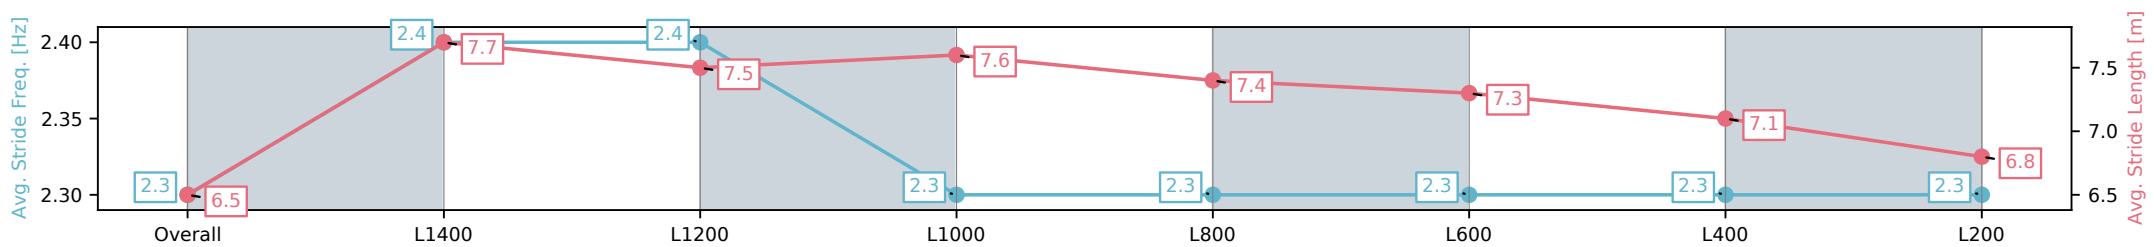

Horse/Jockey Name	LONGER ROUTE/Rochelle Milnes
Finish Rank	7
Fastest Section Time (Section)	0:10.85 (L1400)
Top Speed [km/h] (Section)	67.9 (Overall)
Race State	Finished

Sportsbet Gawler SA - Professional
Race 7: 2024 Holdfast Insurance Brokers Gawler Cup (Heat of Sportsbet Happy Trails Series) - 1500m

25 October 2024 - 6:25PM

Track Rating: Good 4, Weather: Fine, Rail Position: True

Section	Overall	L1400	L1200	L1000	L800	L600	L400	L200
Section Times	1:30.88 [7] (0:08.31)	1:22.57 [1] (0:10.85)	1:11.72 [1] (0:11.25)	1:00.47 [1] (0:11.37)	0:49.10 [1] (0:11.81)	0:37.29 [2] (0:12.08)	0:25.21 [1] (0:12.37)	0:12.84 [5] (0:12.84)
Average Speed [km/h]	43.1	67.0	64.1	63.4	61.7	60.8	58.8	56.0
Top Speed [km/h]	64.3	67.9	66.2	64.5	62.5	61.7	60.0	57.6
Avg. Dist. to Rail [m]	9.2	5.1	1.3	1.2	2.0	3.8	4.6	4.2
Avg. Stride Freq. [Hz]	2.3	2.4	2.4	2.3	2.3	2.3	2.3	2.3
Avg. Stride Length [m]	6.5	7.7	7.5	7.6	7.4	7.3	7.1	6.8

Report Created: Fri 25 October 2024 19:33:31 GMT+11 (Note: Timing is based on positional data)

- [ ] Ranking at each section and finish
- -:-:- No data available at this section
- NA No data available