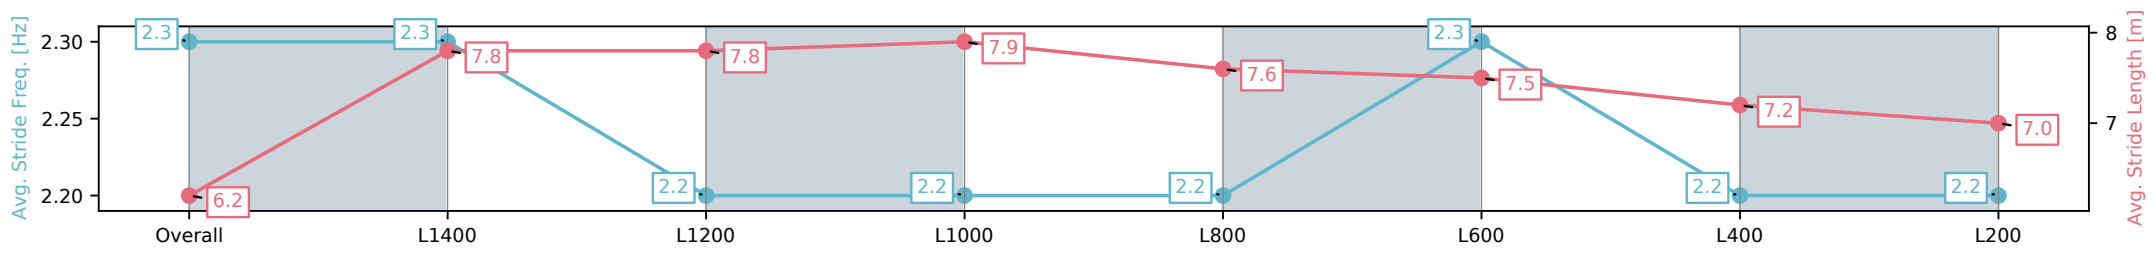

Horse/Jockey Name	DEMANDING MO/Michael Heagney
Finish Rank	15
Fastest Section Time (Section)	0:11.19 (L1400)
Top Speed [km/h] (Section)	65.5 (Overall)
Race State	Finished

Sportsbet Gawler SA - Professional
Race 7: 2024 Holdfast Insurance Brokers Gawler Cup (Heat of Sportsbet Happy Trails Series) - 1500m

25 October 2024 - 6:25PM

Track Rating: Good 4, Weather: Fine, Rail Position: True

Section	Overall	L1400	L1200	L1000	L800	L600	L400	L200
Section Times	1:31.82 [15] (0:08.61)	1:23.21 [8] (0:11.19)	1:12.02 [7] (0:11.43)	1:00.59 [7] (0:11.42)	0:49.17 [7] (0:11.54)	0:37.63 [7] (0:11.88)	0:25.75 [8] (0:12.60)	0:13.15 [14] (0:13.15)
Average Speed [km/h]	41.7	64.5	62.8	63.1	61.2	60.6	57.2	54.9
Top Speed [km/h]	61.6	65.5	65.1	64.3	62.3	62.2	59.5	57.1
Avg. Dist. to Rail [m]	1.1	0.6	0.3	0.4	2.3	0.6	1.0	3.3
Avg. Stride Freq. [Hz]	2.3	2.3	2.2	2.2	2.2	2.3	2.2	2.2
Avg. Stride Length [m]	6.2	7.8	7.8	7.9	7.6	7.5	7.2	7.0

[ ] Ranking at each section and finish
-:-:- No data available at this section
NA No data available