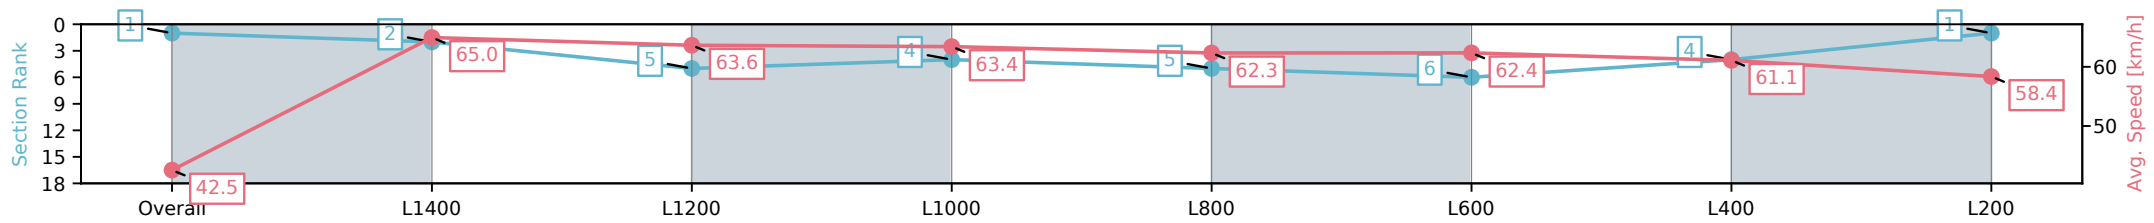

25 October 2024 - 6:25PM

Track Rating: Good 4, Weather: Fine, Rail Position: True

Section	Overall	L1400	L1200	L1000	L800	L600	L400	L200
Section Times	1:30.11 [1] (0:08.41)	1:21.70 [2] (0:11.23)	1:10.47 [5] (0:11.28)	0:59.18 [4] (0:11.46)	0:47.72 [5] (0:11.77)	0:35.95 [6] (0:11.73)	0:24.22 [4] (0:11.87)	0:12.35 [1] (0:12.35)
Average Speed [km/h]	42.5	65.0	63.6	63.4	62.3	62.4	61.1	58.4
Top Speed [km/h]	62.4	66.1	66.4	63.7	63.7	64.1	61.7	60.9
Avg. Dist. to Rail [m]	10.9	6.5	2.0	2.6	3.0	3.1	5.1	7.0
Avg. Stride Freq. [Hz]	2.3	2.3	2.3	2.3	2.3	2.3	2.3	2.2
Avg. Stride Length [m]	6.3	7.7	7.5	7.7	7.7	7.6	7.4	7.2