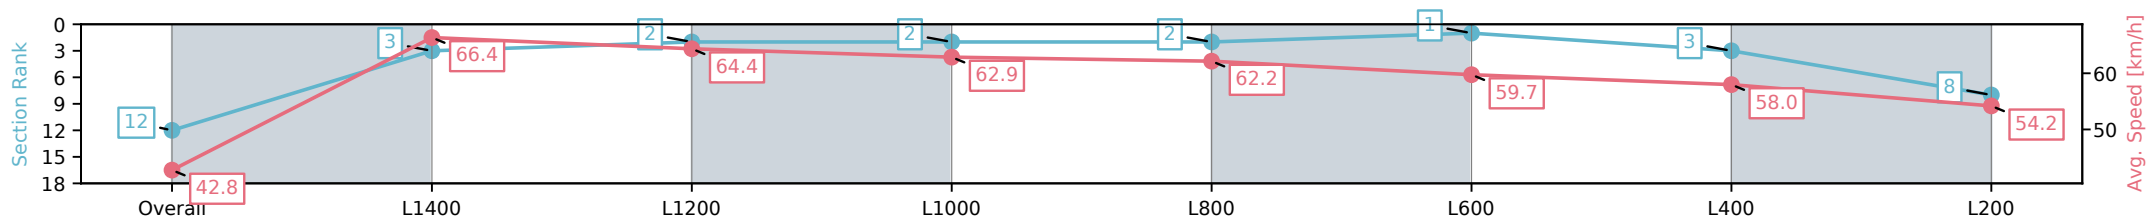

Horse/Jockey Name	SINO WITNESS/Stacey Metcalfe
Finish Rank	12
Fastest Section Time (Section)	0:10.90 (L1400)
Top Speed [km/h] (Section)	68.6 (Overall)
Race State	Finished

Sportsbet Gawler SA - Professional
Race 7: 2024 Holdfast Insurance Brokers Gawler Cup (Heat of Sportsbet Happy Trails Series) - 1500m

25 October 2024 - 6:25PM

Track Rating: Good 4, Weather: Fine, Rail Position: True

Section	Overall	L1400	L1200	L1000	L800	L600	L400	L200
Section Times	1:31.49 [12] (0:08.45)	1:23.04 [3] (0:10.90)	1:12.14 [2] (0:11.20)	1:00.94 [2] (0:11.43)	0:49.51 [2] (0:11.56)	0:37.94 [1] (0:12.19)	0:25.75 [3] (0:12.48)	0:13.27 [8] (0:13.27)
Average Speed [km/h]	42.8	66.4	64.4	62.9	62.2	59.7	58.0	54.2
Top Speed [km/h]	64.6	68.6	65.4	64.3	63.7	61.5	59.4	56.9
Avg. Dist. to Rail [m]	3.4	2.8	0.7	0.4	0.7	2.7	3.2	3.4
Avg. Stride Freq. [Hz]	2.2	2.4	2.3	2.3	2.3	2.2	2.2	2.2
Avg. Stride Length [m]	6.5	7.8	7.8	7.8	7.7	7.4	7.2	7.0

[ ] Ranking at each section and finish
-:-:- No data available at this section
NA No data available