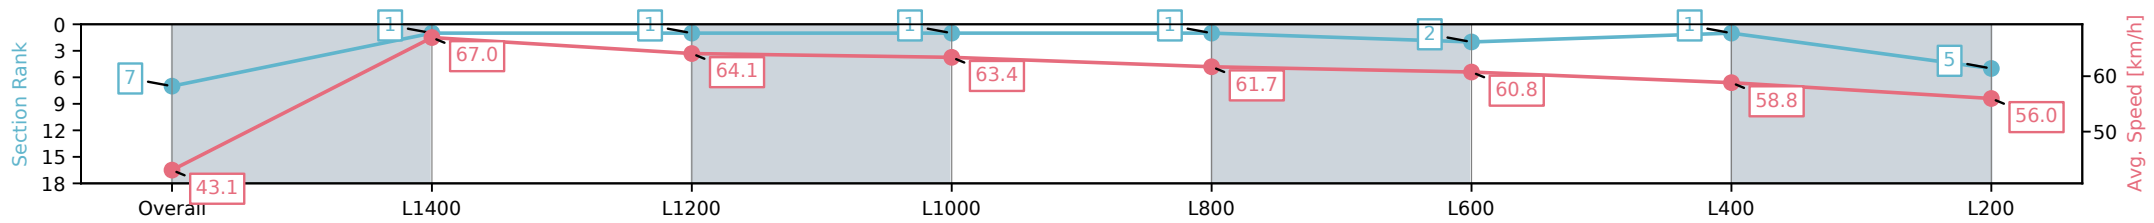

Horse/Jockey Name	LONGER ROUTE/Rochelle Milnes
Finish Rank	7
Fastest Section Time (Section)	0:10.85 (L1400)
Top Speed [km/h] (Section)	67.9 (Overall)
Race State	Finished

Sportsbet Gawler SA - Professional
Race 7: 2024 Holdfast Insurance Brokers Gawler Cup (Heat of Sportsbet Happy Trails Series) - 1500m

25 October 2024 - 6:25PM

Track Rating: Good 4, Weather: Fine, Rail Position: True

Section	Overall	L1400	L1200	L1000	L800	L600	L400	L200
Section Times	1:30.88 [7] (0:08.31)	1:22.57 [1] (0:10.85)	1:11.72 [1] (0:11.25)	1:00.47 [1] (0:11.37)	0:49.10 [1] (0:11.81)	0:37.29 [2] (0:12.08)	0:25.21 [1] (0:12.37)	0:12.84 [5] (0:12.84)
Average Speed [km/h]	43.1	67.0	64.1	63.4	61.7	60.8	58.8	56.0
Top Speed [km/h]	64.3	67.9	66.2	64.5	62.5	61.7	60.0	57.6
Avg. Dist. to Rail [m]	9.2	5.1	1.3	1.2	2.0	3.8	4.6	4.2
Avg. Stride Freq. [Hz]	2.3	2.4	2.4	2.3	2.3	2.3	2.3	2.3
Avg. Stride Length [m]	6.5	7.7	7.5	7.6	7.4	7.3	7.1	6.8

Report Created: Fri 25 October 2024 19:33:31 GMT+11 (Note: Timing is based on positional data)

- [ ] Ranking at each section and finish
- -:-:- No data available at this section
- NA No data available