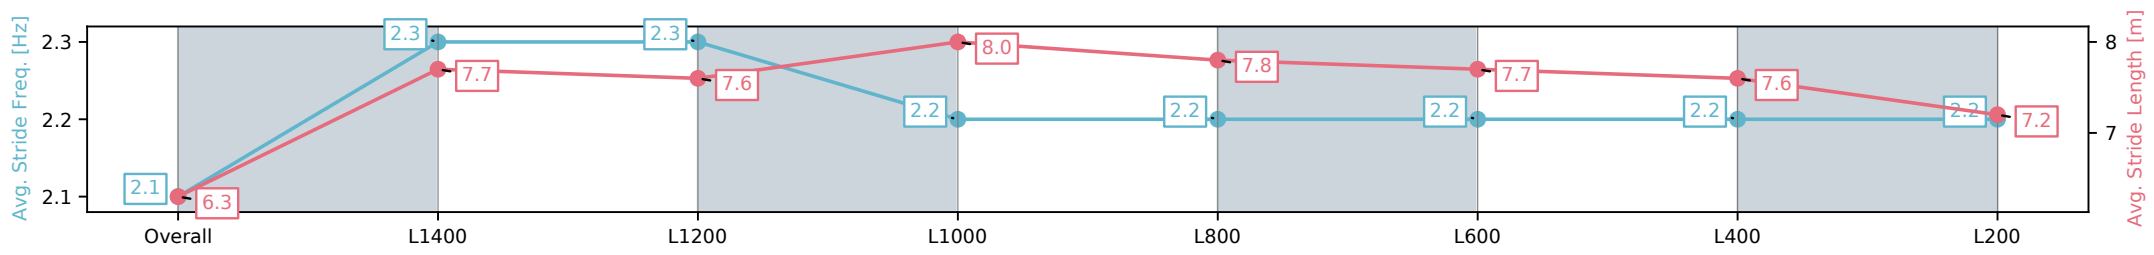

Horse/Jockey Name	TAPINFORPAR/Jessica Eaton
Finish Rank	11
Fastest Section Time (Section)	0:11.40 (L800)
Top Speed [km/h] (Section)	64.9 (L1400)
Race State	Finished

Sportsbet Gawler SA - Professional
Race 7: 2024 Holdfast Insurance Brokers Gawler Cup (Heat of Sportsbet Happy Trails Series) - 1500m

25 October 2024 - 6:25PM

Track Rating: Good 4, Weather: Fine, Rail Position: True

Section	Overall	L1400	L1200	L1000	L800	L600	L400	L200
Section Times	1:31.35 [11] (0:08.82)	1:22.53 [10] (0:11.41)	1:11.12 [11] (0:11.51)	0:59.61 [11] (0:11.41)	0:48.20 [11] (0:11.40)	0:36.80 [11] (0:11.84)	0:24.96 [12] (0:11.97)	0:12.99 [11] (0:12.99)
Average Speed [km/h]	40.8	63.4	62.6	63.1	62.6	61.8	60.8	55.6
Top Speed [km/h]	60.3	64.8	64.9	64.0	63.6	62.7	61.9	59.6
Avg. Dist. to Rail [m]	5.4	2.8	1.5	0.3	1.1	3.5	7.9	11.3
Avg. Stride Freq. [Hz]	2.1	2.3	2.3	2.2	2.2	2.2	2.2	2.2
Avg. Stride Length [m]	6.3	7.7	7.6	8.0	7.8	7.7	7.6	7.2

[ ] Ranking at each section and finish
-:-:- No data available at this section
NA No data available