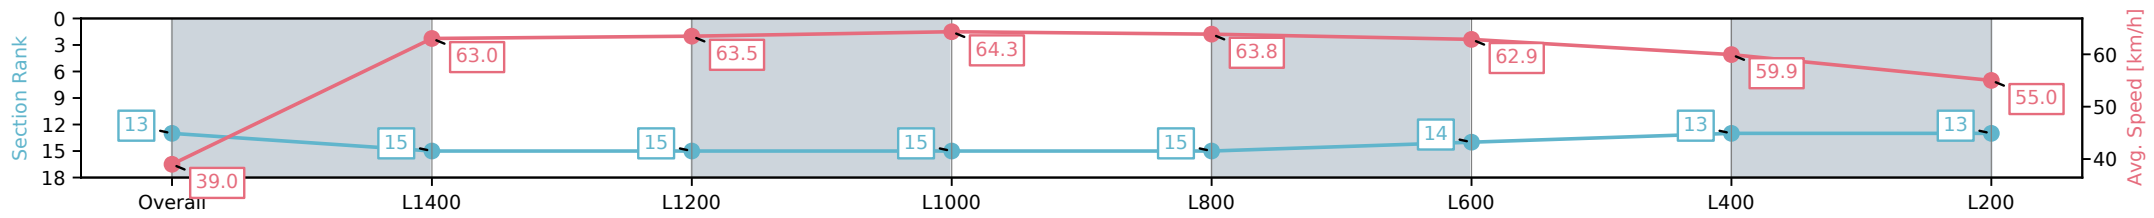

Horse/Jockey Name	JENKINS/Lachlan Neindorf
Finish Rank	13
Fastest Section Time (Section)	0:11.28 (L1000)
Top Speed [km/h] (Section)	66.2 (L1400)
Race State	Finished

Sportsbet Gawler SA - Professional
Race 7: 2024 Holdfast Insurance Brokers Gawler Cup (Heat of Sportsbet Happy Trails Series) - 1500m

25 October 2024 - 6:25PM

Track Rating: Good 4, Weather: Fine, Rail Position: True

Section	Overall	L1400	L1200	L1000	L800	L600	L400	L200
Section Times	1:31.70 [13] (0:09.26)	1:22.44 [15] (0:11.54)	1:10.90 [15] (0:11.38)	0:59.52 [15] (0:11.28)	0:48.24 [15] (0:11.33)	0:36.91 [14] (0:11.63)	0:25.28 [13] (0:12.19)	0:13.09 [13] (0:13.09)
Average Speed [km/h]	39.0	63.0	63.5	64.3	63.8	62.9	59.9	55.0
Top Speed [km/h]	58.7	65.4	66.2	65.3	65.0	64.5	61.5	59.0
Avg. Dist. to Rail [m]	12.4	5.9	4.0	3.4	0.7	3.2	10.0	11.7
Avg. Stride Freq. [Hz]	2.1	2.3	2.4	2.3	2.4	2.4	2.4	2.3
Avg. Stride Length [m]	6.3	7.5	7.4	7.6	7.3	7.3	7.1	6.7

[ ] Ranking at each section and finish
-:-:- No data available at this section
NA No data available