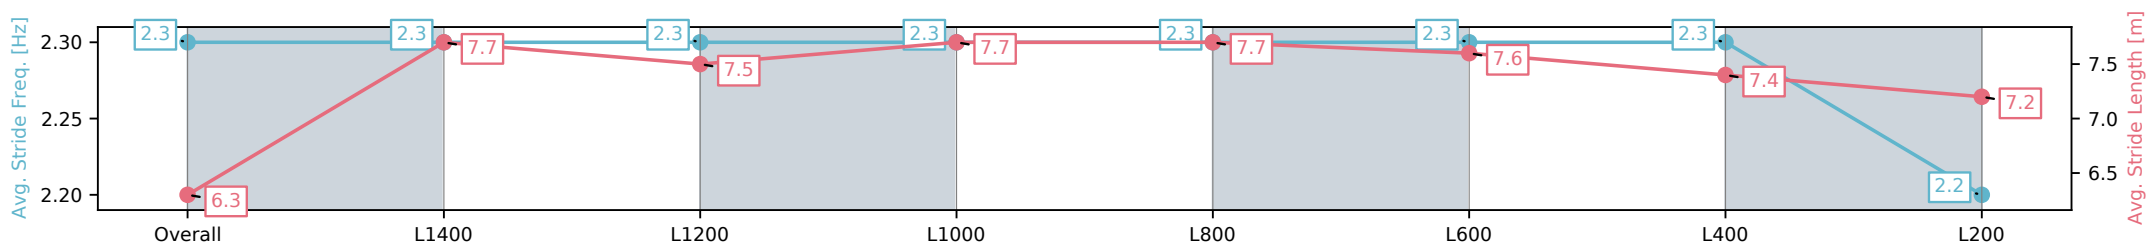

25 October 2024 - 6:25PM

Track Rating: Good 4, Weather: Fine, Rail Position: True

Section	Overall	L1400	L1200	L1000	L800	L600	L400	L200
Section Times	1:30.11 [1] (0:08.41)	1:21.70 [2] (0:11.23)	1:10.47 [5] (0:11.28)	0:59.18 [4] (0:11.46)	0:47.72 [5] (0:11.77)	0:35.95 [6] (0:11.73)	0:24.22 [4] (0:11.87)	0:12.35 [1] (0:12.35)
Average Speed [km/h]	42.5	65.0	63.6	63.4	62.3	62.4	61.1	58.4
Top Speed [km/h]	62.4	66.1	66.4	63.7	63.7	64.1	61.7	60.9
Avg. Dist. to Rail [m]	10.9	6.5	2.0	2.6	3.0	3.1	5.1	7.0
Avg. Stride Freq. [Hz]	2.3	2.3	2.3	2.3	2.3	2.3	2.3	2.2
Avg. Stride Length [m]	6.3	7.7	7.5	7.7	7.7	7.6	7.4	7.2