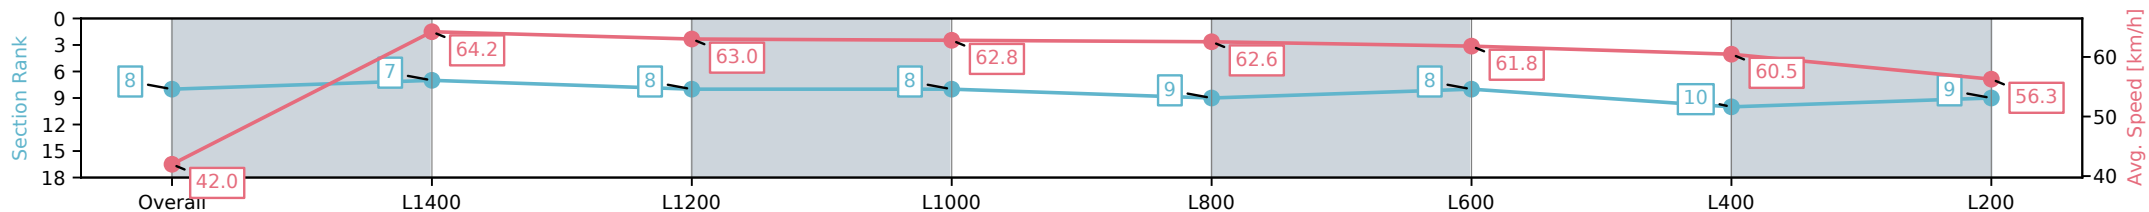

Horse/Jockey Name	POOL PONY/Ben Price
Finish Rank	8
Fastest Section Time (Section)	0:11.25 (L1400)
Top Speed [km/h] (Section)	65.2 (L1400)
Race State	Finished

Sportsbet Gawler SA - Professional
Race 7: 2024 Holdfast Insurance Brokers Gawler Cup (Heat of Sportsbet Happy Trails Series) - 1500m

25 October 2024 - 6:25PM

Track Rating: Good 4, Weather: Fine, Rail Position: True

Section	Overall	L1400	L1200	L1000	L800	L600	L400	L200
Section Times	1:31.01 [8] (0:08.61)	1:22.40 [7] (0:11.25)	1:11.15 [8] (0:11.45)	0:59.70 [8] (0:11.47)	0:48.23 [9] (0:11.57)	0:36.65 [8] (0:11.83)	0:24.82 [10] (0:12.04)	0:12.78 [9] (0:12.78)
Average Speed [km/h]	42.0	64.2	63.0	62.8	62.6	61.8	60.5	56.3
Top Speed [km/h]	61.4	65.1	65.2	63.6	63.8	63.3	61.6	59.4
Avg. Dist. to Rail [m]	2.8	2.1	0.6	0.6	0.8	3.7	6.3	7.6
Avg. Stride Freq. [Hz]	2.4	2.5	2.4	2.3	2.4	2.4	2.3	2.3
Avg. Stride Length [m]	5.9	7.2	7.4	7.5	7.4	7.3	7.2	6.9

- [ ] Ranking at each section and finish
- -:-:- No data available at this section
- NA No data available