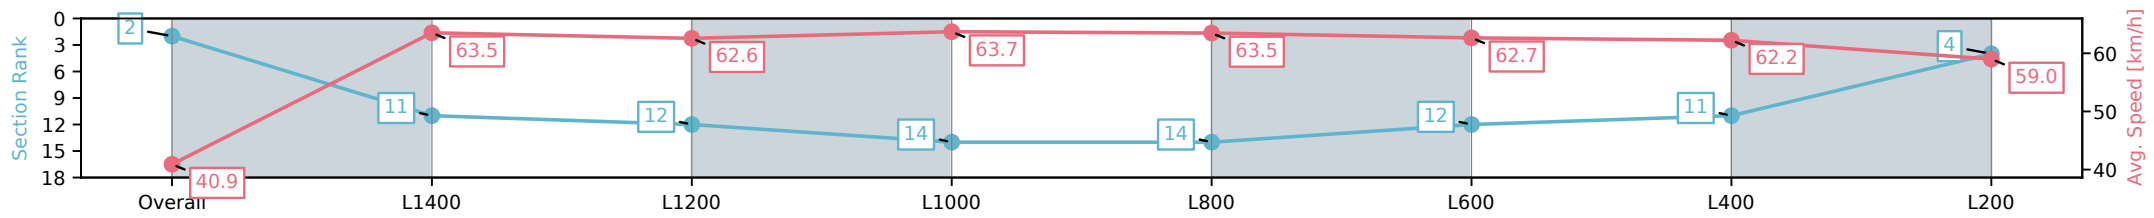

Horse/Jockey Name	MIDNIGHT MASS/Manoel Nunes
Finish Rank	2
Fastest Section Time (Section)	0:11.37 (L800)
Top Speed [km/h] (Section)	65.0 (Overall)
Race State	Finished

Sportsbet Gawler SA - Professional
Race 7: 2024 Holdfast Insurance Brokers Gawler Cup (Heat of Sportsbet Happy Trails Series) - 1500m

25 October 2024 - 6:25PM

Track Rating: Good 4, Weather: Fine, Rail Position: True

Section	Overall	L1400	L1200	L1000	L800	L600	L400	L200
Section Times	1:30.18 [2] (0:08.87)	1:21.31 [11] (0:11.44)	1:09.87 [12] (0:11.54)	0:58.33 [14] (0:11.39)	0:46.94 [14] (0:11.37)	0:35.57 [12] (0:11.61)	0:23.96 [11] (0:11.75)	0:12.21 [4] (0:12.21)
Average Speed [km/h]	40.9	63.5	62.6	63.7	63.5	62.7	62.2	59.0
Top Speed [km/h]	60.8	65.0	63.8	64.5	64.9	64.4	63.5	61.0
Avg. Dist. to Rail [m]	10.7	5.4	4.3	4.7	0.5	2.6	8.1	10.2
Avg. Stride Freq. [Hz]	2.3	2.4	2.4	2.4	2.4	2.4	2.4	2.4
Avg. Stride Length [m]	6.0	7.3	7.3	7.5	7.5	7.3	7.3	7.0

[ ] Ranking at each section and finish
-:-:- No data available at this section
NA No data available