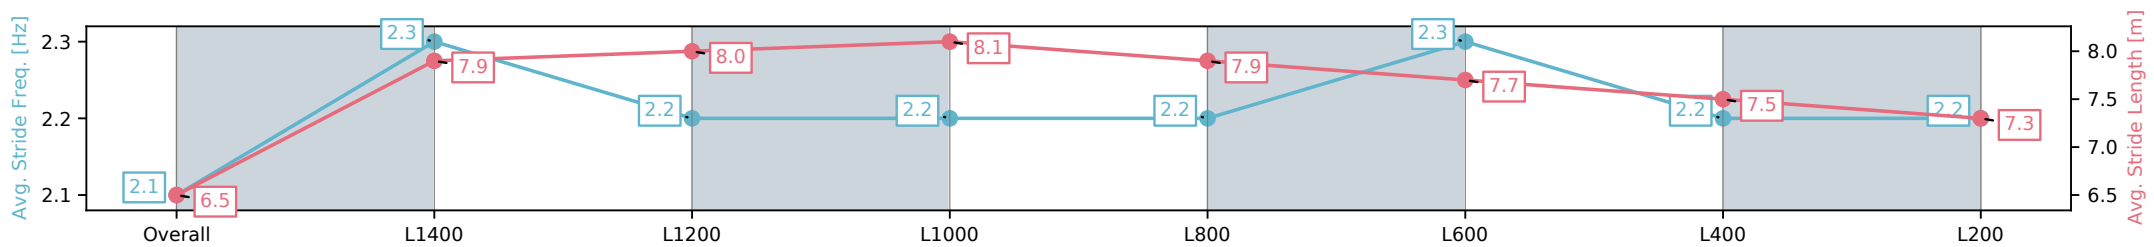

Horse/Jockey Name	ROYAL MILE/Kayla Crowther
Finish Rank	5
Fastest Section Time (Section)	0:11.28 (L1400)
Top Speed [km/h] (Section)	65.5 (L1400)
Race State	Finished

Sportsbet Gawler SA - Professional
Race 7: 2024 Holdfast Insurance Brokers Gawler Cup (Heat of Sportsbet Happy Trails Series) - 1500m

25 October 2024 - 6:25PM

Track Rating: Good 4, Weather: Fine, Rail Position: True

Section	Overall	L1400	L1200	L1000	L800	L600	L400	L200
Section Times	1:30.33 [5] (0:08.76)	1:21.57 [9] (0:11.28)	1:10.29 [9] (0:11.28)	0:59.01 [9] (0:11.43)	0:47.58 [8] (0:11.62)	0:35.96 [9] (0:11.61)	0:24.35 [6] (0:11.92)	0:12.43 [2] (0:12.43)
Average Speed [km/h]	41.2	64.3	63.7	63.5	62.7	63.0	61.0	58.1
Top Speed [km/h]	61.0	65.2	65.5	63.8	63.4	63.9	62.1	60.8
Avg. Dist. to Rail [m]	6.7	3.2	1.7	2.1	2.0	3.8	6.4	8.5
Avg. Stride Freq. [Hz]	2.1	2.3	2.2	2.2	2.2	2.3	2.2	2.2
Avg. Stride Length [m]	6.5	7.9	8.0	8.1	7.9	7.7	7.5	7.3

[ ] Ranking at each section and finish
-:-:- No data available at this section
NA No data available