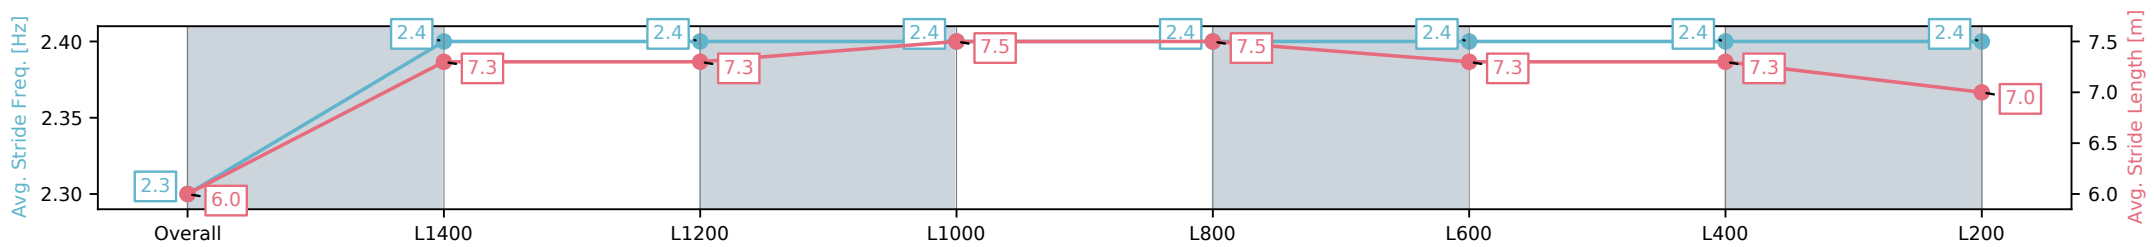

Horse/Jockey Name	MIDNIGHT MASS/Manoel Nunes
Finish Rank	2
Fastest Section Time (Section)	0:11.37 (L800)
Top Speed [km/h] (Section)	65.0 (Overall)
Race State	Finished

Sportsbet Gawler SA - Professional
Race 7: 2024 Holdfast Insurance Brokers Gawler Cup (Heat of Sportsbet Happy Trails Series) - 1500m

25 October 2024 - 6:25PM

Track Rating: Good 4, Weather: Fine, Rail Position: True

Section	Overall	L1400	L1200	L1000	L800	L600	L400	L200
Section Times	1:30.18 [2] (0:08.87)	1:21.31 [11] (0:11.44)	1:09.87 [12] (0:11.54)	0:58.33 [14] (0:11.39)	0:46.94 [14] (0:11.37)	0:35.57 [12] (0:11.61)	0:23.96 [11] (0:11.75)	0:12.21 [4] (0:12.21)
Average Speed [km/h]	40.9	63.5	62.6	63.7	63.5	62.7	62.2	59.0
Top Speed [km/h]	60.8	65.0	63.8	64.5	64.9	64.4	63.5	61.0
Avg. Dist. to Rail [m]	10.7	5.4	4.3	4.7	0.5	2.6	8.1	10.2
Avg. Stride Freq. [Hz]	2.3	2.4	2.4	2.4	2.4	2.4	2.4	2.4
Avg. Stride Length [m]	6.0	7.3	7.3	7.5	7.5	7.3	7.3	7.0

[ ] Ranking at each section and finish
-:-:- No data available at this section
NA No data available