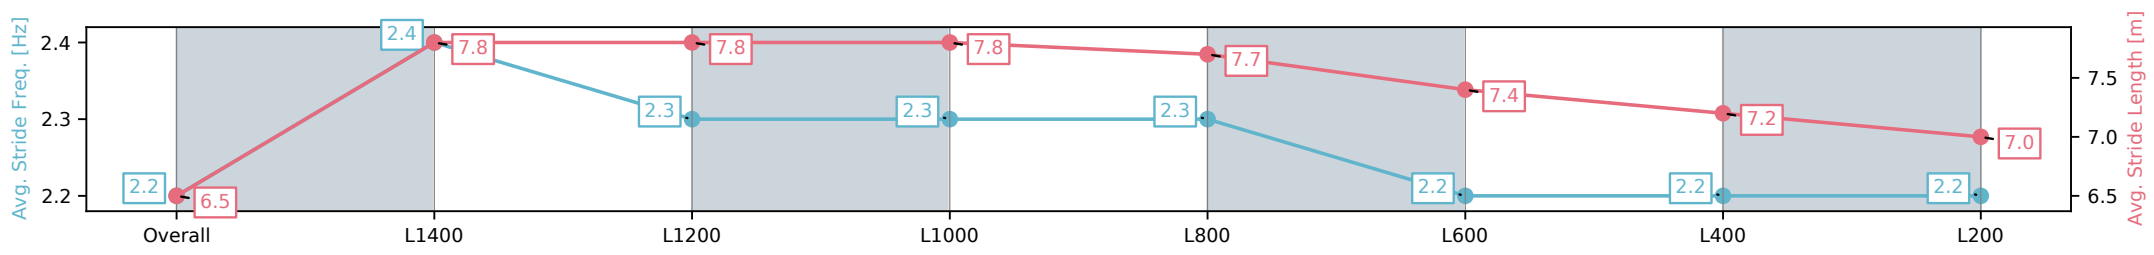

Horse/Jockey Name	SINO WITNESS/Stacey Metcalfe
Finish Rank	12
Fastest Section Time (Section)	0:10.90 (L1400)
Top Speed [km/h] (Section)	68.6 (Overall)
Race State	Finished

Sportsbet Gawler SA - Professional
Race 7: 2024 Holdfast Insurance Brokers Gawler Cup (Heat of Sportsbet Happy Trails Series) - 1500m

25 October 2024 - 6:25PM

Track Rating: Good 4, Weather: Fine, Rail Position: True

Section	Overall	L1400	L1200	L1000	L800	L600	L400	L200
Section Times	1:31.49 [12] (0:08.45)	1:23.04 [3] (0:10.90)	1:12.14 [2] (0:11.20)	1:00.94 [2] (0:11.43)	0:49.51 [2] (0:11.56)	0:37.94 [1] (0:12.19)	0:25.75 [3] (0:12.48)	0:13.27 [8] (0:13.27)
Average Speed [km/h]	42.8	66.4	64.4	62.9	62.2	59.7	58.0	54.2
Top Speed [km/h]	64.6	68.6	65.4	64.3	63.7	61.5	59.4	56.9
Avg. Dist. to Rail [m]	3.4	2.8	0.7	0.4	0.7	2.7	3.2	3.4
Avg. Stride Freq. [Hz]	2.2	2.4	2.3	2.3	2.3	2.2	2.2	2.2
Avg. Stride Length [m]	6.5	7.8	7.8	7.8	7.7	7.4	7.2	7.0

[ ] Ranking at each section and finish
-:-:- No data available at this section
NA No data available