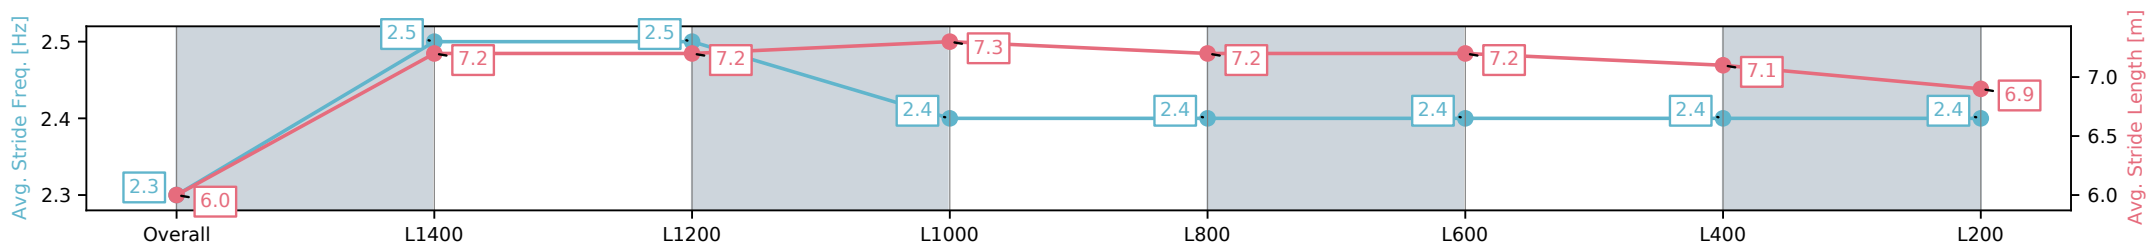

Horse/Jockey Name	TEST THE LAW/Jacob Opperman
Finish Rank	4
Fastest Section Time (Section)	0:11.16 (L1400)
Top Speed [km/h] (Section)	66.3 (Overall)
Race State	Finished

Sportsbet Gawler SA - Professional
Race 7: 2024 Holdfast Insurance Brokers Gawler Cup (Heat of Sportsbet Happy Trails Series) - 1500m

25 October 2024 - 6:25PM

Track Rating: Good 4, Weather: Fine, Rail Position: True

Section	Overall	L1400	L1200	L1000	L800	L600	L400	L200
Section Times	1:30.31 [4] (0:09.03)	1:21.28 [13] (0:11.16)	1:10.12 [10] (0:11.28)	0:58.84 [10] (0:11.42)	0:47.42 [10] (0:11.56)	0:35.85 [10] (0:11.68)	0:24.17 [9] (0:11.93)	0:12.24 [6] (0:12.24)
Average Speed [km/h]	39.8	64.6	63.8	62.8	61.9	62.0	61.0	58.9
Top Speed [km/h]	61.2	66.3	66.3	64.2	63.4	63.1	62.1	60.9
Avg. Dist. to Rail [m]	2.4	0.5	1.1	0.6	0.7	1.6	4.3	4.5
Avg. Stride Freq. [Hz]	2.3	2.5	2.5	2.4	2.4	2.4	2.4	2.4
Avg. Stride Length [m]	6.0	7.2	7.2	7.3	7.2	7.2	7.1	6.9

[ ] Ranking at each section and finish
-:-:- No data available at this section
NA No data available