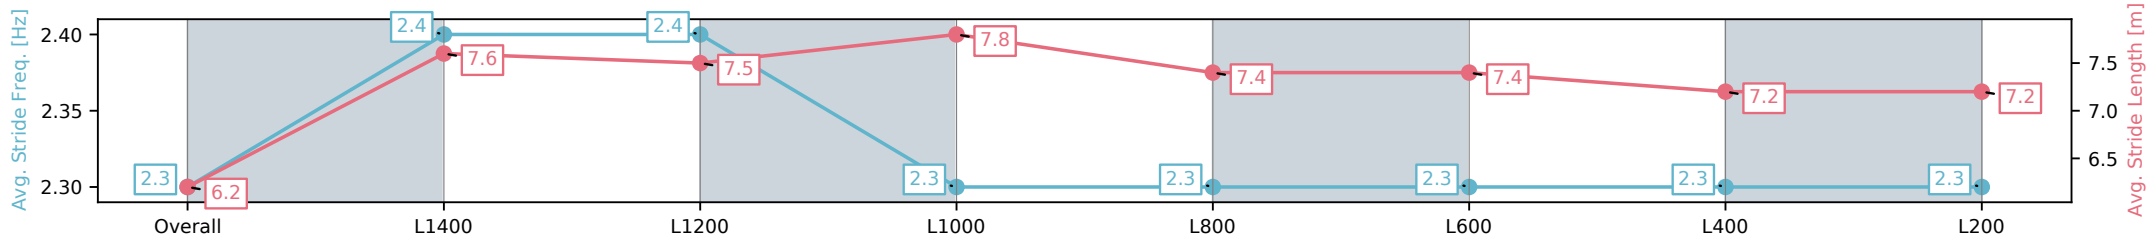

Horse/Jockey Name	EASY CAMPESE/Justin Potter
Finish Rank	3
Fastest Section Time (Section)	0:11.02 (L1400)
Top Speed [km/h] (Section)	67.1 (Overall)
Race State	Finished

Sportsbet Gawler SA - Professional
Race 7: 2024 Holdfast Insurance Brokers Gawler Cup (Heat of Sportsbet Happy Trails Series) - 1500m

25 October 2024 - 6:25PM

Track Rating: Good 4, Weather: Fine, Rail Position: True

Section	Overall	L1400	L1200	L1000	L800	L600	L400	L200
Section Times	1:30.25 [3] (0:08.54)	1:21.71 [5] (0:11.02)	1:10.69 [4] (0:11.37)	0:59.32 [5] (0:11.39)	0:47.93 [4] (0:11.61)	0:36.32 [4] (0:11.97)	0:24.35 [5] (0:12.24)	0:12.11 [7] (0:12.11)
Average Speed [km/h]	42.1	65.5	63.3	63.2	61.3	59.8	59.1	59.4
Top Speed [km/h]	64.5	67.1	64.7	64.2	62.2	61.3	61.4	61.5
Avg. Dist. to Rail [m]	7.3	3.3	0.8	0.9	1.9	0.9	2.1	2.4
Avg. Stride Freq. [Hz]	2.3	2.4	2.4	2.3	2.3	2.3	2.3	2.3
Avg. Stride Length [m]	6.2	7.6	7.5	7.8	7.4	7.4	7.2	7.2

[ ] Ranking at each section and finish
-:-:- No data available at this section
NA No data available