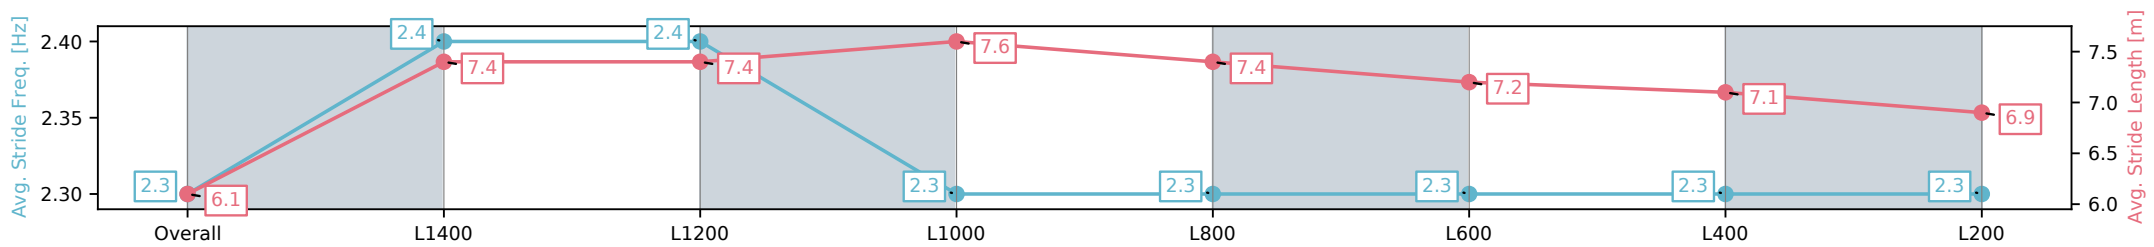

Horse/Jockey Name	WILD IMAGINATION/Alana Livesey
Finish Rank	9
Fastest Section Time (Section)	0:11.20 (L1400)
Top Speed [km/h] (Section)	65.9 (Overall)
Race State	Finished

Sportsbet Gawler SA - Professional
Race 7: 2024 Holdfast Insurance Brokers Gawler Cup (Heat of Sportsbet Happy Trails Series) - 1500m

25 October 2024 - 6:25PM

Track Rating: Good 4, Weather: Fine, Rail Position: True

Section	Overall	L1400	L1200	L1000	L800	L600	L400	L200
Section Times	1:31.04 [9] (0:08.52)	1:22.52 [4] (0:11.20)	1:11.32 [6] (0:11.43)	0:59.89 [6] (0:11.34)	0:48.55 [6] (0:11.63)	0:36.92 [5] (0:11.87)	0:25.05 [7] (0:12.33)	0:12.72 [10] (0:12.72)
Average Speed [km/h]	42.5	64.4	63.1	63.5	62.0	61.0	59.1	56.6
Top Speed [km/h]	63.3	65.9	64.1	64.4	62.9	63.6	60.1	58.4
Avg. Dist. to Rail [m]	5.0	2.9	1.3	0.3	0.5	2.2	4.3	4.8
Avg. Stride Freq. [Hz]	2.3	2.4	2.4	2.3	2.3	2.3	2.3	2.3
Avg. Stride Length [m]	6.1	7.4	7.4	7.6	7.4	7.2	7.1	6.9

Report Created: Fri 25 October 2024 19:33:33 GMT+11 (Note: Timing is based on positional data)

- [ ] Ranking at each section and finish
- -:-:- No data available at this section
- NA No data available