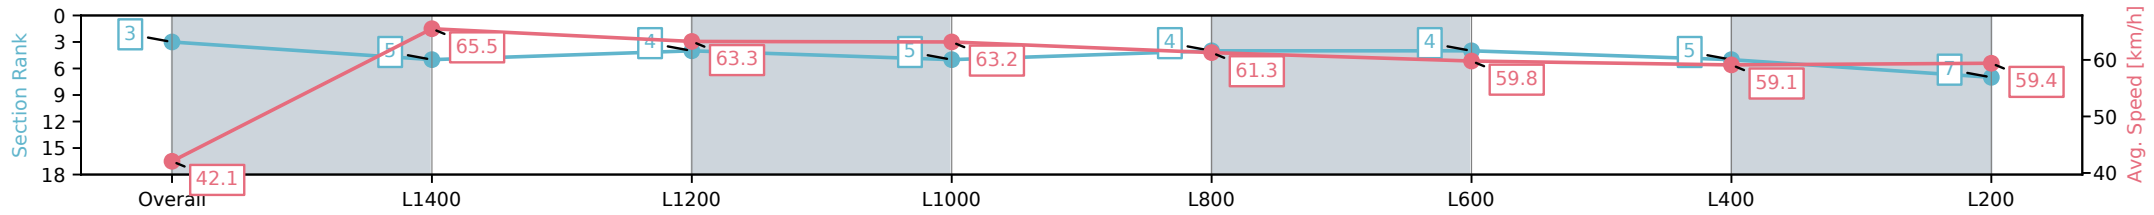

Horse/Jockey Name	EASY CAMPESE/Justin Potter
Finish Rank	3
Fastest Section Time (Section)	0:11.02 (L1400)
Top Speed [km/h] (Section)	67.1 (Overall)
Race State	Finished

Sportsbet Gawler SA - Professional
Race 7: 2024 Holdfast Insurance Brokers Gawler Cup (Heat of Sportsbet Happy Trails Series) - 1500m

25 October 2024 - 6:25PM

Track Rating: Good 4, Weather: Fine, Rail Position: True

Section	Overall	L1400	L1200	L1000	L800	L600	L400	L200
Section Times	1:30.25 [3] (0:08.54)	1:21.71 [5] (0:11.02)	1:10.69 [4] (0:11.37)	0:59.32 [5] (0:11.39)	0:47.93 [4] (0:11.61)	0:36.32 [4] (0:11.97)	0:24.35 [5] (0:12.24)	0:12.11 [7] (0:12.11)
Average Speed [km/h]	42.1	65.5	63.3	63.2	61.3	59.8	59.1	59.4
Top Speed [km/h]	64.5	67.1	64.7	64.2	62.2	61.3	61.4	61.5
Avg. Dist. to Rail [m]	7.3	3.3	0.8	0.9	1.9	0.9	2.1	2.4
Avg. Stride Freq. [Hz]	2.3	2.4	2.4	2.3	2.3	2.3	2.3	2.3
Avg. Stride Length [m]	6.2	7.6	7.5	7.8	7.4	7.4	7.2	7.2

[ ] Ranking at each section and finish
-:-:- No data available at this section
NA No data available