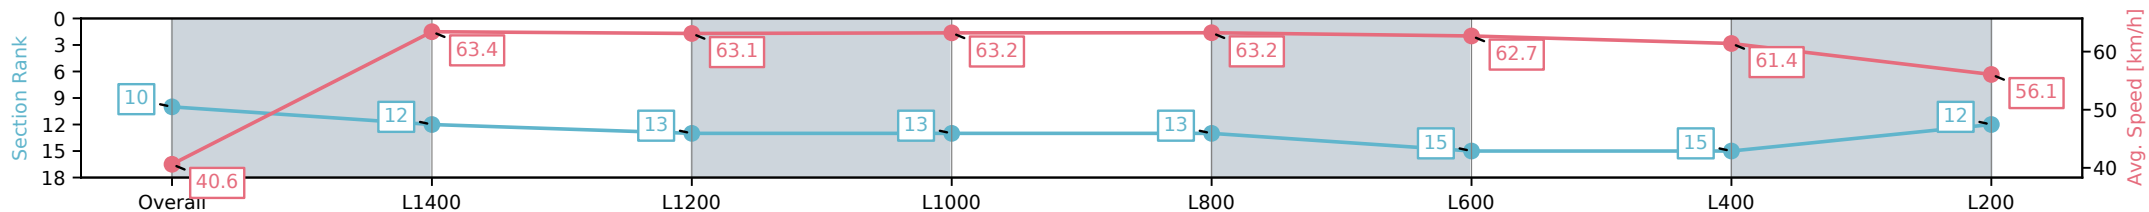

Horse/Jockey Name	VALIDATED/Dom Tourneur
Finish Rank	10
Fastest Section Time (Section)	0:11.42 (L1400)
Top Speed [km/h] (Section)	65.3 (L1400)
Race State	Finished

Sportsbet Gawler SA - Professional
Race 7: 2024 Holdfast Insurance Brokers Gawler Cup (Heat of Sportsbet Happy Trails Series) - 1500m

25 October 2024 - 6:25PM

Track Rating: Good 4, Weather: Fine, Rail Position: True

Section	Overall	L1400	L1200	L1000	L800	L600	L400	L200
Section Times	1:31.27 [10] (0:08.95)	1:22.32 [12] (0:11.42)	1:10.90 [13] (0:11.43)	0:59.47 [13] (0:11.43)	0:48.04 [13] (0:11.59)	0:36.45 [15] (0:11.68)	0:24.77 [15] (0:11.90)	0:12.87 [12] (0:12.87)
Average Speed [km/h]	40.6	63.4	63.1	63.2	63.2	62.7	61.4	56.1
Top Speed [km/h]	59.8	65.0	65.3	64.4	64.3	63.9	62.4	60.9
Avg. Dist. to Rail [m]	11.6	3.5	2.1	2.6	2.5	3.8	8.6	9.5
Avg. Stride Freq. [Hz]	2.3	2.4	2.3	2.3	2.3	2.3	2.3	2.2
Avg. Stride Length [m]	5.9	7.3	7.5	7.6	7.6	7.4	7.3	7.0

Report Created: Fri 25 October 2024 19:33:34 GMT+11 (Note: Timing is based on positional data)

- [ ] Ranking at each section and finish
- -:-:- No data available at this section
- NA No data available