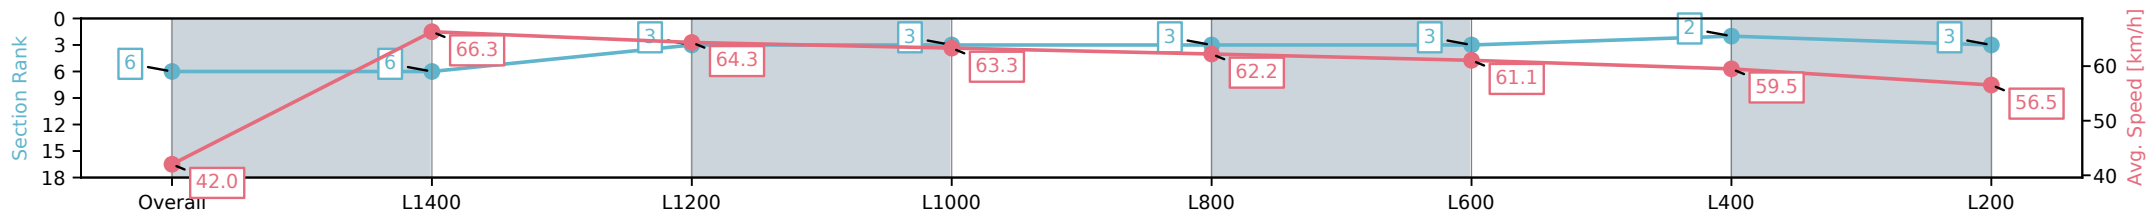

Horse/Jockey Name	SIR KINGSFORD/Todd Pannell
Finish Rank	6
Fastest Section Time (Section)	0:10.95 (L1400)
Top Speed [km/h] (Section)	68.3 (Overall)
Race State	Finished

Sportsbet Gawler SA - Professional
Race 7: 2024 Holdfast Insurance Brokers Gawler Cup (Heat of Sportsbet Happy Trails Series) - 1500m

25 October 2024 - 6:25PM

Track Rating: Good 4, Weather: Fine, Rail Position: True

Section	Overall	L1400	L1200	L1000	L800	L600	L400	L200
Section Times	1:30.63 [6] (0:08.56)	1:22.07 [6] (0:10.95)	1:11.12 [3] (0:11.20)	0:59.92 [3] (0:11.41)	0:48.51 [3] (0:11.67)	0:36.84 [3] (0:11.92)	0:24.92 [2] (0:12.20)	0:12.72 [3] (0:12.72)
Average Speed [km/h]	42.0	66.3	64.3	63.3	62.2	61.1	59.5	56.5
Top Speed [km/h]	63.6	68.3	65.0	64.2	62.7	62.9	60.8	58.3
Avg. Dist. to Rail [m]	10.1	5.7	1.7	1.5	0.9	2.8	4.6	6.5
Avg. Stride Freq. [Hz]	2.2	2.3	2.3	2.2	2.2	2.2	2.2	2.2
Avg. Stride Length [m]	6.4	7.9	7.9	8.0	7.8	7.6	7.4	7.2

Report Created: Fri 25 October 2024 19:33:30 GMT+11 (Note: Timing is based on positional data)

- [ ] Ranking at each section and finish
- -:-:- No data available at this section
- NA No data available