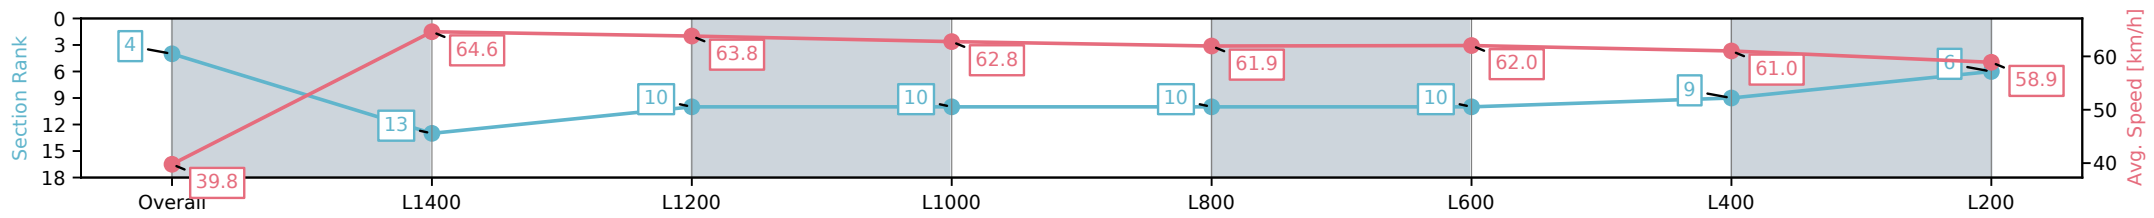

Horse/Jockey Name	TEST THE LAW/Jacob Opperman
Finish Rank	4
Fastest Section Time (Section)	0:11.16 (L1400)
Top Speed [km/h] (Section)	66.3 (Overall)
Race State	Finished

Sportsbet Gawler SA - Professional
Race 7: 2024 Holdfast Insurance Brokers Gawler Cup (Heat of Sportsbet Happy Trails Series) - 1500m

25 October 2024 - 6:25PM

Track Rating: Good 4, Weather: Fine, Rail Position: True

Section	Overall	L1400	L1200	L1000	L800	L600	L400	L200
Section Times	1:30.31 [4] (0:09.03)	1:21.28 [13] (0:11.16)	1:10.12 [10] (0:11.28)	0:58.84 [10] (0:11.42)	0:47.42 [10] (0:11.56)	0:35.85 [10] (0:11.68)	0:24.17 [9] (0:11.93)	0:12.24 [6] (0:12.24)
Average Speed [km/h]	39.8	64.6	63.8	62.8	61.9	62.0	61.0	58.9
Top Speed [km/h]	61.2	66.3	66.3	64.2	63.4	63.1	62.1	60.9
Avg. Dist. to Rail [m]	2.4	0.5	1.1	0.6	0.7	1.6	4.3	4.5
Avg. Stride Freq. [Hz]	2.3	2.5	2.5	2.4	2.4	2.4	2.4	2.4
Avg. Stride Length [m]	6.0	7.2	7.2	7.3	7.2	7.2	7.1	6.9

[ ] Ranking at each section and finish
-:-:- No data available at this section
NA No data available