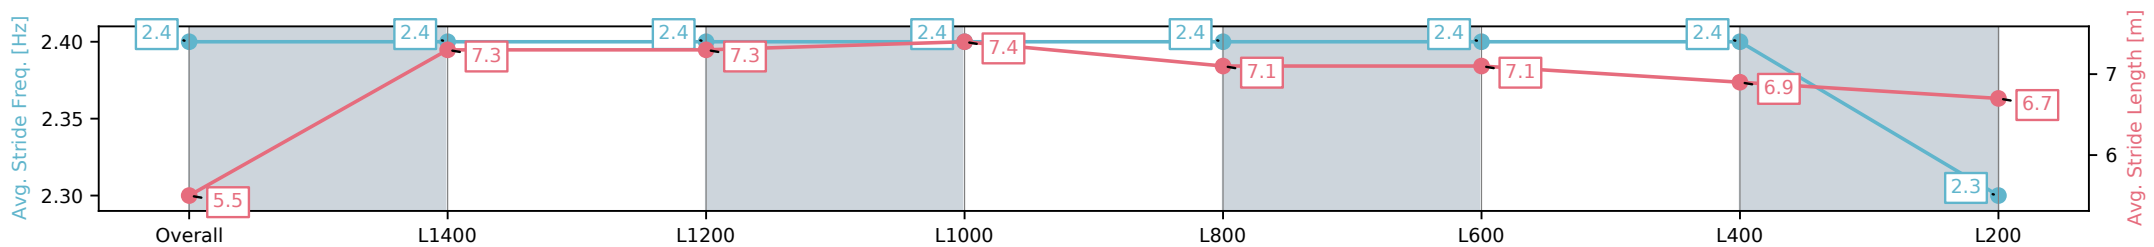

Horse/Jockey Name	CLEVER MAN/Samuel Payne
Finish Rank	14
Fastest Section Time (Section)	0:11.25 (L1200)
Top Speed [km/h] (Section)	66.2 (L1400)
Race State	Finished

Sportsbet Gawler SA - Professional
Race 7: 2024 Holdfast Insurance Brokers Gawler Cup (Heat of Sportsbet Happy Trails Series) - 1500m

25 October 2024 - 6:25PM

Track Rating: Good 4, Weather: Fine, Rail Position: True

Section	Overall	L1400	L1200	L1000	L800	L600	L400	L200
Section Times	1:31.78 [14] (0:09.06)	1:22.72 [14] (0:11.45)	1:11.27 [14] (0:11.25)	1:00.02 [12] (0:11.41)	0:48.61 [12] (0:11.56)	0:37.05 [13] (0:11.72)	0:25.33 [14] (0:12.24)	0:13.09 [15] (0:13.09)
Average Speed [km/h]	39.9	63.0	64.0	63.0	61.5	61.3	59.2	55.1
Top Speed [km/h]	62.0	63.9	66.2	64.3	62.4	63.1	61.3	57.8
Avg. Dist. to Rail [m]	5.3	1.4	0.8	0.9	1.8	0.8	3.6	6.9
Avg. Stride Freq. [Hz]	2.4	2.4	2.4	2.4	2.4	2.4	2.4	2.3
Avg. Stride Length [m]	5.5	7.3	7.3	7.4	7.1	7.1	6.9	6.7

[ ] Ranking at each section and finish
-:-:- No data available at this section
NA No data available