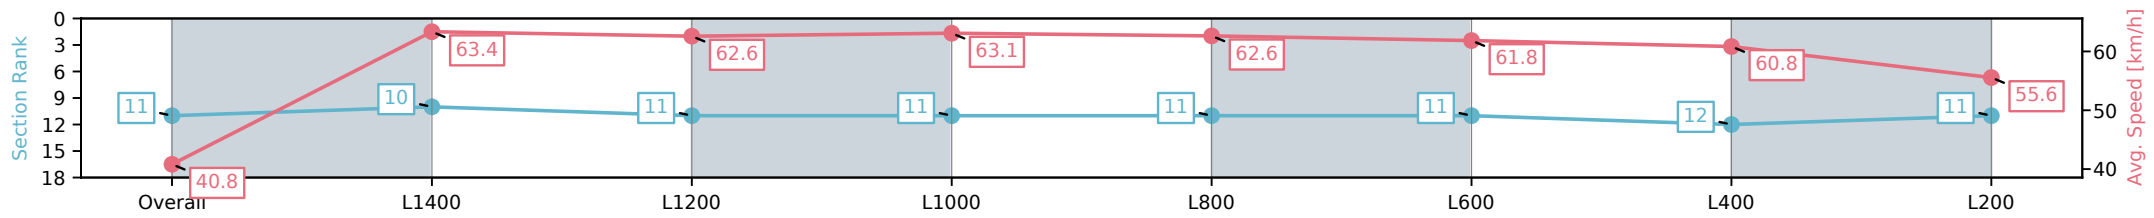

Horse/Jockey Name	TAPINFORPAR/Jessica Eaton
Finish Rank	11
Fastest Section Time (Section)	0:11.40 (L800)
Top Speed [km/h] (Section)	64.9 (L1400)
Race State	Finished

Sportsbet Gawler SA - Professional
Race 7: 2024 Holdfast Insurance Brokers Gawler Cup (Heat of Sportsbet Happy Trails Series) - 1500m

25 October 2024 - 6:25PM

Track Rating: Good 4, Weather: Fine, Rail Position: True

Section	Overall	L1400	L1200	L1000	L800	L600	L400	L200
Section Times	1:31.35 [11] (0:08.82)	1:22.53 [10] (0:11.41)	1:11.12 [11] (0:11.51)	0:59.61 [11] (0:11.41)	0:48.20 [11] (0:11.40)	0:36.80 [11] (0:11.84)	0:24.96 [12] (0:11.97)	0:12.99 [11] (0:12.99)
Average Speed [km/h]	40.8	63.4	62.6	63.1	62.6	61.8	60.8	55.6
Top Speed [km/h]	60.3	64.8	64.9	64.0	63.6	62.7	61.9	59.6
Avg. Dist. to Rail [m]	5.4	2.8	1.5	0.3	1.1	3.5	7.9	11.3
Avg. Stride Freq. [Hz]	2.1	2.3	2.3	2.2	2.2	2.2	2.2	2.2
Avg. Stride Length [m]	6.3	7.7	7.6	8.0	7.8	7.7	7.6	7.2

[ ] Ranking at each section and finish
-:-:- No data available at this section
NA No data available