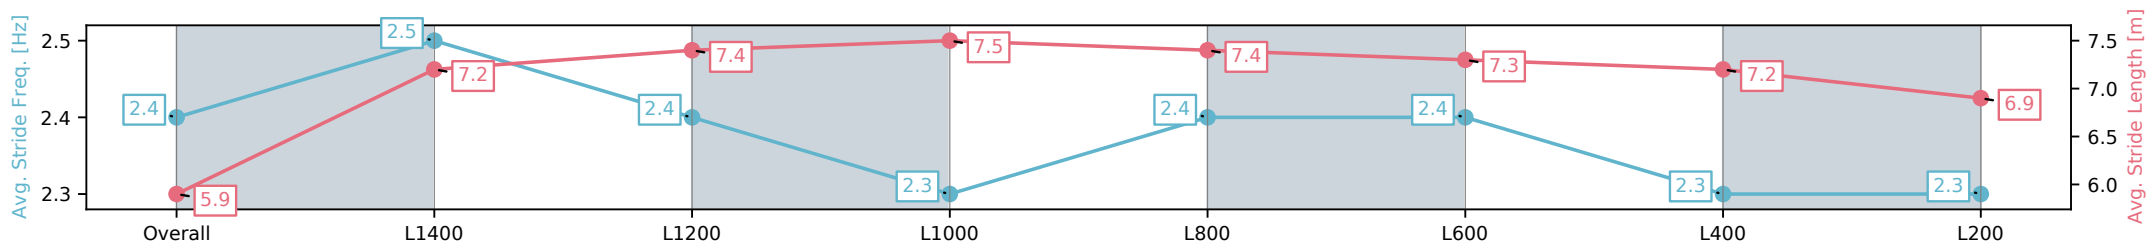

Horse/Jockey Name	POOL PONY/Ben Price
Finish Rank	8
Fastest Section Time (Section)	0:11.25 (L1400)
Top Speed [km/h] (Section)	65.2 (L1400)
Race State	Finished

Sportsbet Gawler SA - Professional
Race 7: 2024 Holdfast Insurance Brokers Gawler Cup (Heat of Sportsbet Happy Trails Series) - 1500m

25 October 2024 - 6:25PM

Track Rating: Good 4, Weather: Fine, Rail Position: True

Section	Overall	L1400	L1200	L1000	L800	L600	L400	L200
Section Times	1:31.01 [8] (0:08.61)	1:22.40 [7] (0:11.25)	1:11.15 [8] (0:11.45)	0:59.70 [8] (0:11.47)	0:48.23 [9] (0:11.57)	0:36.65 [8] (0:11.83)	0:24.82 [10] (0:12.04)	0:12.78 [9] (0:12.78)
Average Speed [km/h]	42.0	64.2	63.0	62.8	62.6	61.8	60.5	56.3
Top Speed [km/h]	61.4	65.1	65.2	63.6	63.8	63.3	61.6	59.4
Avg. Dist. to Rail [m]	2.8	2.1	0.6	0.6	0.8	3.7	6.3	7.6
Avg. Stride Freq. [Hz]	2.4	2.5	2.4	2.3	2.4	2.4	2.3	2.3
Avg. Stride Length [m]	5.9	7.2	7.4	7.5	7.4	7.3	7.2	6.9

- [ ] Ranking at each section and finish
- -:-:- No data available at this section
- NA No data available