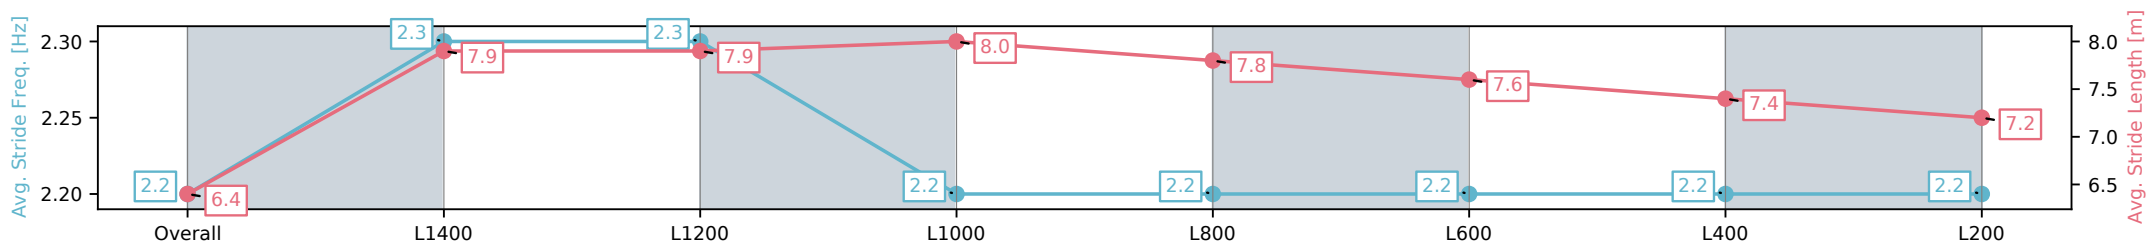

Horse/Jockey Name	SIR KINGSFORD/Todd Pannell
Finish Rank	6
Fastest Section Time (Section)	0:10.95 (L1400)
Top Speed [km/h] (Section)	68.3 (Overall)
Race State	Finished

Sportsbet Gawler SA - Professional
Race 7: 2024 Holdfast Insurance Brokers Gawler Cup (Heat of Sportsbet Happy Trails Series) - 1500m

25 October 2024 - 6:25PM

Track Rating: Good 4, Weather: Fine, Rail Position: True

Section	Overall	L1400	L1200	L1000	L800	L600	L400	L200
Section Times	1:30.63 [6] (0:08.56)	1:22.07 [6] (0:10.95)	1:11.12 [3] (0:11.20)	0:59.92 [3] (0:11.41)	0:48.51 [3] (0:11.67)	0:36.84 [3] (0:11.92)	0:24.92 [2] (0:12.20)	0:12.72 [3] (0:12.72)
Average Speed [km/h]	42.0	66.3	64.3	63.3	62.2	61.1	59.5	56.5
Top Speed [km/h]	63.6	68.3	65.0	64.2	62.7	62.9	60.8	58.3
Avg. Dist. to Rail [m]	10.1	5.7	1.7	1.5	0.9	2.8	4.6	6.5
Avg. Stride Freq. [Hz]	2.2	2.3	2.3	2.2	2.2	2.2	2.2	2.2
Avg. Stride Length [m]	6.4	7.9	7.9	8.0	7.8	7.6	7.4	7.2

Report Created: Fri 25 October 2024 19:33:30 GMT+11 (Note: Timing is based on positional data)

- [ ] Ranking at each section and finish
- -:-:- No data available at this section
- NA No data available