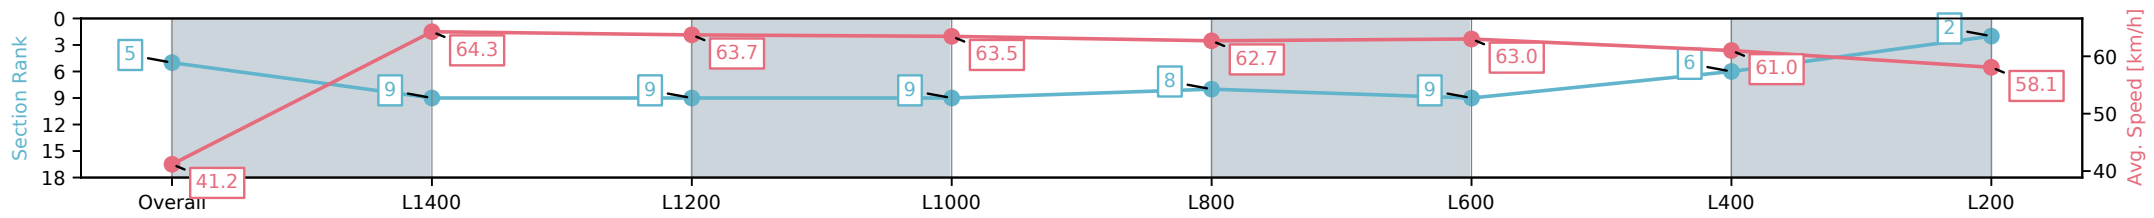

Horse/Jockey Name	ROYAL MILE/Kayla Crowther
Finish Rank	5
Fastest Section Time (Section)	0:11.28 (L1400)
Top Speed [km/h] (Section)	65.5 (L1400)
Race State	Finished

Sportsbet Gawler SA - Professional
Race 7: 2024 Holdfast Insurance Brokers Gawler Cup (Heat of Sportsbet Happy Trails Series) - 1500m

25 October 2024 - 6:25PM

Track Rating: Good 4, Weather: Fine, Rail Position: True

Section	Overall	L1400	L1200	L1000	L800	L600	L400	L200
Section Times	1:30.33 [5] (0:08.76)	1:21.57 [9] (0:11.28)	1:10.29 [9] (0:11.28)	0:59.01 [9] (0:11.43)	0:47.58 [8] (0:11.62)	0:35.96 [9] (0:11.61)	0:24.35 [6] (0:11.92)	0:12.43 [2] (0:12.43)
Average Speed [km/h]	41.2	64.3	63.7	63.5	62.7	63.0	61.0	58.1
Top Speed [km/h]	61.0	65.2	65.5	63.8	63.4	63.9	62.1	60.8
Avg. Dist. to Rail [m]	6.7	3.2	1.7	2.1	2.0	3.8	6.4	8.5
Avg. Stride Freq. [Hz]	2.1	2.3	2.2	2.2	2.2	2.3	2.2	2.2
Avg. Stride Length [m]	6.5	7.9	8.0	8.1	7.9	7.7	7.5	7.3

[ ] Ranking at each section and finish
-:-:- No data available at this section
NA No data available