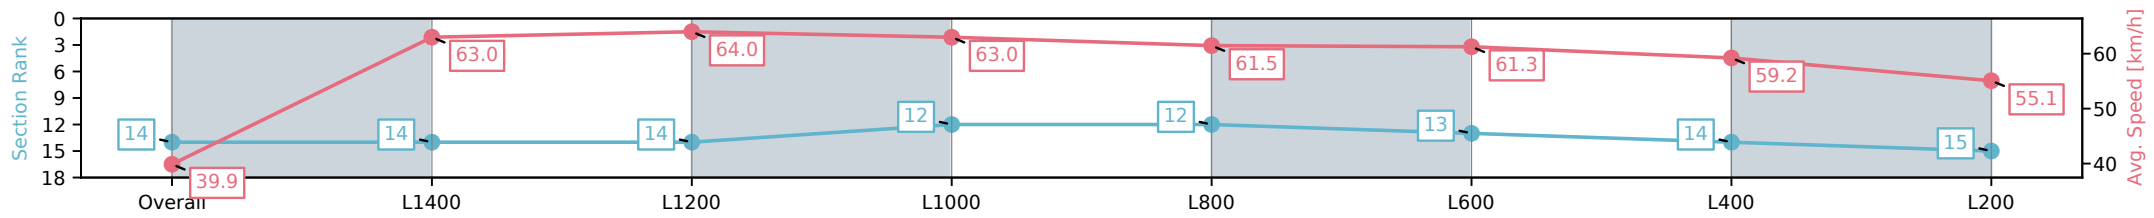

Horse/Jockey Name	CLEVER MAN/Samuel Payne
Finish Rank	14
Fastest Section Time (Section)	0:11.25 (L1200)
Top Speed [km/h] (Section)	66.2 (L1400)
Race State	Finished

Sportsbet Gawler SA - Professional
Race 7: 2024 Holdfast Insurance Brokers Gawler Cup (Heat of Sportsbet Happy Trails Series) - 1500m

25 October 2024 - 6:25PM

Track Rating: Good 4, Weather: Fine, Rail Position: True

Section	Overall	L1400	L1200	L1000	L800	L600	L400	L200
Section Times	1:31.78 [14] (0:09.06)	1:22.72 [14] (0:11.45)	1:11.27 [14] (0:11.25)	1:00.02 [12] (0:11.41)	0:48.61 [12] (0:11.56)	0:37.05 [13] (0:11.72)	0:25.33 [14] (0:12.24)	0:13.09 [15] (0:13.09)
Average Speed [km/h]	39.9	63.0	64.0	63.0	61.5	61.3	59.2	55.1
Top Speed [km/h]	62.0	63.9	66.2	64.3	62.4	63.1	61.3	57.8
Avg. Dist. to Rail [m]	5.3	1.4	0.8	0.9	1.8	0.8	3.6	6.9
Avg. Stride Freq. [Hz]	2.4	2.4	2.4	2.4	2.4	2.4	2.4	2.3
Avg. Stride Length [m]	5.5	7.3	7.3	7.4	7.1	7.1	6.9	6.7

[ ] Ranking at each section and finish
-:-:- No data available at this section
NA No data available