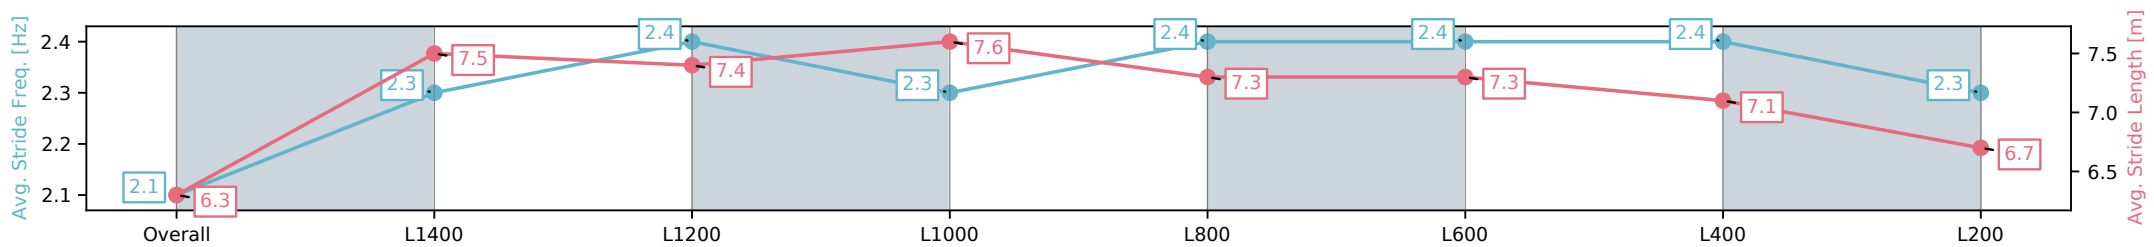

Horse/Jockey Name	JENKINS/Lachlan Neindorf
Finish Rank	13
Fastest Section Time (Section)	0:11.28 (L1000)
Top Speed [km/h] (Section)	66.2 (L1400)
Race State	Finished

Sportsbet Gawler SA - Professional
Race 7: 2024 Holdfast Insurance Brokers Gawler Cup (Heat of Sportsbet Happy Trails Series) - 1500m

25 October 2024 - 6:25PM

Track Rating: Good 4, Weather: Fine, Rail Position: True

Section	Overall	L1400	L1200	L1000	L800	L600	L400	L200
Section Times	1:31.70 [13] (0:09.26)	1:22.44 [15] (0:11.54)	1:10.90 [15] (0:11.38)	0:59.52 [15] (0:11.28)	0:48.24 [15] (0:11.33)	0:36.91 [14] (0:11.63)	0:25.28 [13] (0:12.19)	0:13.09 [13] (0:13.09)
Average Speed [km/h]	39.0	63.0	63.5	64.3	63.8	62.9	59.9	55.0
Top Speed [km/h]	58.7	65.4	66.2	65.3	65.0	64.5	61.5	59.0
Avg. Dist. to Rail [m]	12.4	5.9	4.0	3.4	0.7	3.2	10.0	11.7
Avg. Stride Freq. [Hz]	2.1	2.3	2.4	2.3	2.4	2.4	2.4	2.3
Avg. Stride Length [m]	6.3	7.5	7.4	7.6	7.3	7.3	7.1	6.7

[ ] Ranking at each section and finish
-:-:- No data available at this section
NA No data available