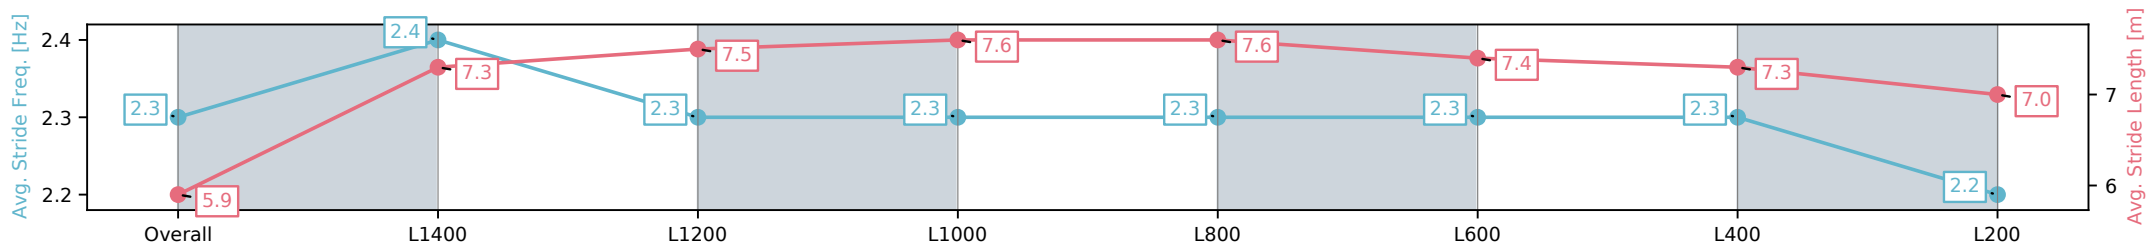

Horse/Jockey Name	VALIDATED/Dom Tourneur
Finish Rank	10
Fastest Section Time (Section)	0:11.42 (L1400)
Top Speed [km/h] (Section)	65.3 (L1400)
Race State	Finished

Sportsbet Gawler SA - Professional
Race 7: 2024 Holdfast Insurance Brokers Gawler Cup (Heat of Sportsbet Happy Trails Series) - 1500m

25 October 2024 - 6:25PM

Track Rating: Good 4, Weather: Fine, Rail Position: True

Section	Overall	L1400	L1200	L1000	L800	L600	L400	L200
Section Times	1:31.27 [10] (0:08.95)	1:22.32 [12] (0:11.42)	1:10.90 [13] (0:11.43)	0:59.47 [13] (0:11.43)	0:48.04 [13] (0:11.59)	0:36.45 [15] (0:11.68)	0:24.77 [15] (0:11.90)	0:12.87 [12] (0:12.87)
Average Speed [km/h]	40.6	63.4	63.1	63.2	63.2	62.7	61.4	56.1
Top Speed [km/h]	59.8	65.0	65.3	64.4	64.3	63.9	62.4	60.9
Avg. Dist. to Rail [m]	11.6	3.5	2.1	2.6	2.5	3.8	8.6	9.5
Avg. Stride Freq. [Hz]	2.3	2.4	2.3	2.3	2.3	2.3	2.3	2.2
Avg. Stride Length [m]	5.9	7.3	7.5	7.6	7.6	7.4	7.3	7.0

Report Created: Fri 25 October 2024 19:33:34 GMT+11 (Note: Timing is based on positional data)

- [ ] Ranking at each section and finish
- -:-:- No data available at this section
- NA No data available