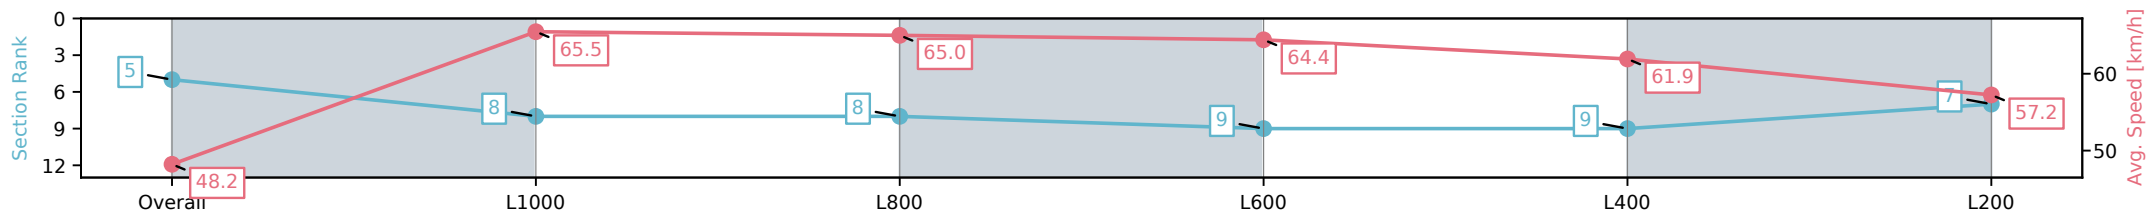

Horse/Jockey Name	MYRTLE CREEK/Manoel Nunes
Finish Rank	5
Fastest Section Time (Section)	0:10.98 (L1000)
Top Speed [km/h] (Section)	66.7 (Overall)
Race State	Finished

Sportsbet Gawler SA - Professional
Race 6: Coopers Brewery Fillies & Mares Rating 0 - 64
Handicap (Heat of Sportsbet Viddora Series) - 1200m

25 October 2024 - 5:55PM

Track Rating: Good 4, Weather: Fine, Rail Position: True

Section	Overall	L1000	L800	L600	L400	L200
Section Times	1:12.64 [5] (0:15.00)	0:57.64 [8] (0:10.98)	0:46.66 [8] (0:11.01)	0:35.65 [9] (0:11.28)	0:24.36 [9] (0:11.74)	0:12.62 [7] (0:12.62)
Average Speed [km/h]	48.2	65.5	65.0	64.4	61.9	57.2
Top Speed [km/h]	64.5	66.7	66.1	65.7	64.0	60.6
Avg. Dist. to Rail [m]	3.1	1.2	1.3	2.2	7.5	9.8
Avg. Stride Freq. [Hz]	2.4	2.4	2.4	2.4	2.4	2.3
Avg. Stride Length [m]	6.1	7.5	7.4	7.4	7.1	6.8

- [ ] Ranking at each section and finish
- -:-:- No data available at this section
- NA No data available