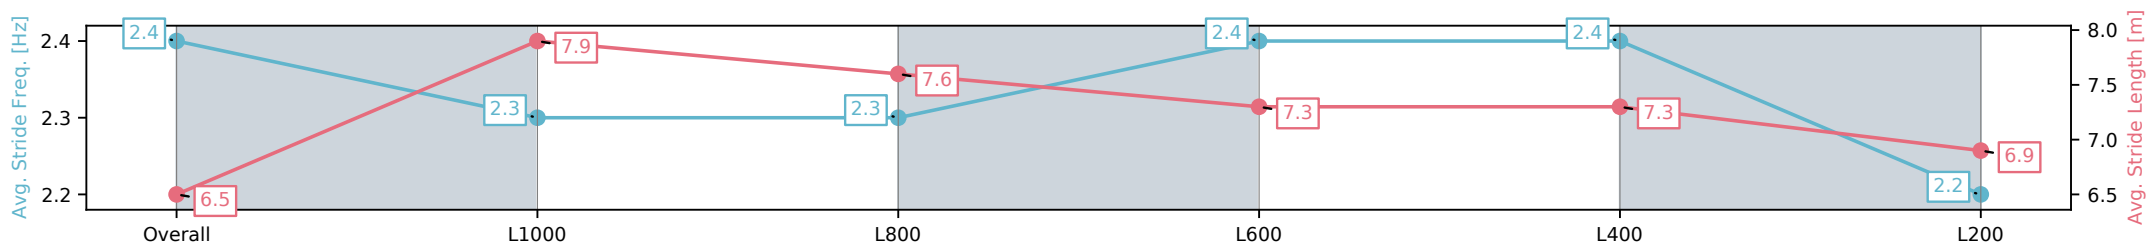

25 October 2024 - 5:55PM

Track Rating: Good 4, Weather: Fine, Rail Position: True

Section	Overall	L1000	L800	L600	L400	L200
Section Times	1:12.35 [1] (0:14.05)	0:58.30 [2] (0:10.96)	0:47.34 [2] (0:11.30)	0:36.04 [2] (0:11.46)	0:24.58 [3] (0:11.66)	0:12.92 [1] (0:12.92)
Average Speed [km/h]	51.1	65.9	63.2	62.9	61.8	55.8
Top Speed [km/h]	65.9	66.3	64.4	64.9	63.3	59.8
Avg. Dist. to Rail [m]	5.4	0.3	1.2	0.7	1.9	3.1
Avg. Stride Freq. [Hz]	2.4	2.3	2.3	2.4	2.4	2.2
Avg. Stride Length [m]	6.5	7.9	7.6	7.3	7.3	6.9