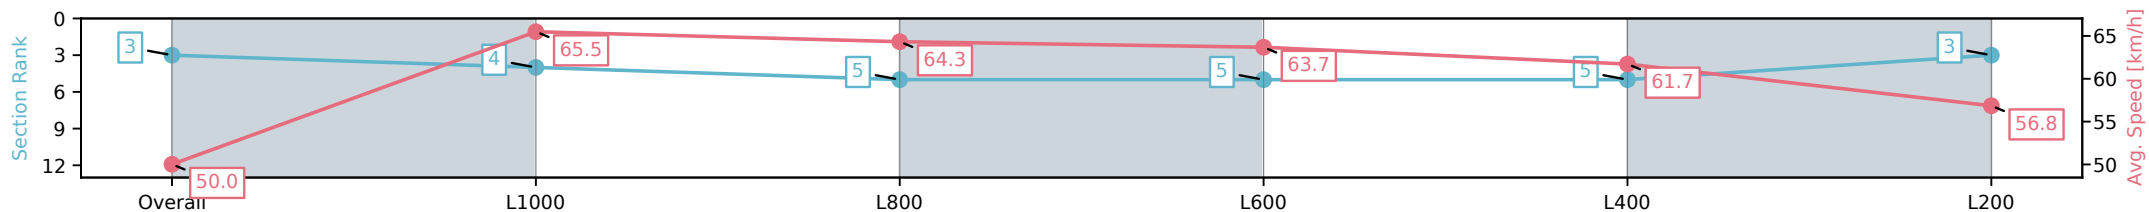

Horse/Jockey Name	MISS REMSKI/Margaret Collett
Finish Rank	3
Fastest Section Time (Section)	0:11.03 (L1000)
Top Speed [km/h] (Section)	66.8 (Overall)
Race State	Finished

Sportsbet Gawler SA - Professional
Race 6: Coopers Brewery Fillies & Mares Rating 0 - 64
Handicap (Heat of Sportsbet Viddora Series) - 1200m

25 October 2024 - 5:55PM

Track Rating: Good 4, Weather: Fine, Rail Position: True

Section	Overall	L1000	L800	L600	L400	L200
Section Times	1:12.41 [3] (0:14.35)	0:58.06 [4] (0:11.03)	0:47.03 [5] (0:11.25)	0:35.78 [5] (0:11.38)	0:24.40 [5] (0:11.71)	0:12.69 [3] (0:12.69)
Average Speed [km/h]	50.0	65.5	64.3	63.7	61.7	56.8
Top Speed [km/h]	66.3	66.8	64.9	63.8	63.7	60.1
Avg. Dist. to Rail [m]	1.3	0.8	0.9	1.0	3.4	5.9
Avg. Stride Freq. [Hz]	2.5	2.5	2.5	2.5	2.5	2.4
Avg. Stride Length [m]	6.2	7.3	7.0	7.1	7.0	6.6

- [ ] Ranking at each section and finish
- -:-:- No data available at this section
- NA No data available