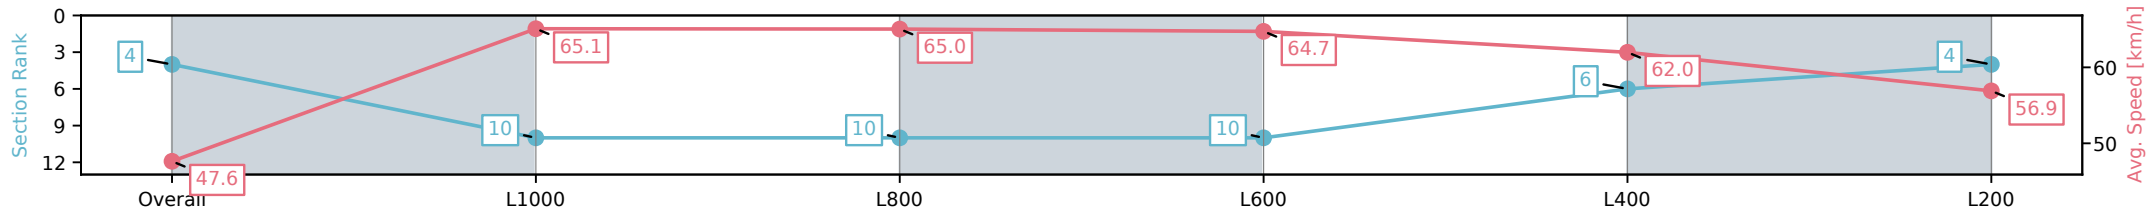

Horse/Jockey Name	OUR SHINING STAR/Jake Toeroek
Finish Rank	4
Fastest Section Time (Section)	0:10.87 (L800)
Top Speed [km/h] (Section)	66.5 (Overall)
Race State	Finished

Sportsbet Gawler SA - Professional
Race 6: Coopers Brewery Fillies & Mares Rating 0 - 64
Handicap (Heat of Sportsbet Viddora Series) - 1200m

25 October 2024 - 5:55PM

Track Rating: Good 4, Weather: Fine, Rail Position: True

Section	Overall	L1000	L800	L600	L400	L200
Section Times	1:12.43 [4] (0:15.14)	0:57.29 [10] (0:11.08)	0:46.21 [10] (0:10.87)	0:35.34 [10] (0:11.02)	0:24.32 [6] (0:11.66)	0:12.66 [4] (0:12.66)
Average Speed [km/h]	47.6	65.1	65.0	64.7	62.0	56.9
Top Speed [km/h]	64.8	66.5	65.8	65.8	63.6	60.9
Avg. Dist. to Rail [m]	5.5	1.2	2.7	1.9	2.8	3.3
Avg. Stride Freq. [Hz]	2.4	2.5	2.5	2.5	2.5	2.4
Avg. Stride Length [m]	6.2	7.4	7.3	7.3	6.9	6.6

[ ] Ranking at each section and finish
-:-:- No data available at this section
NA No data available