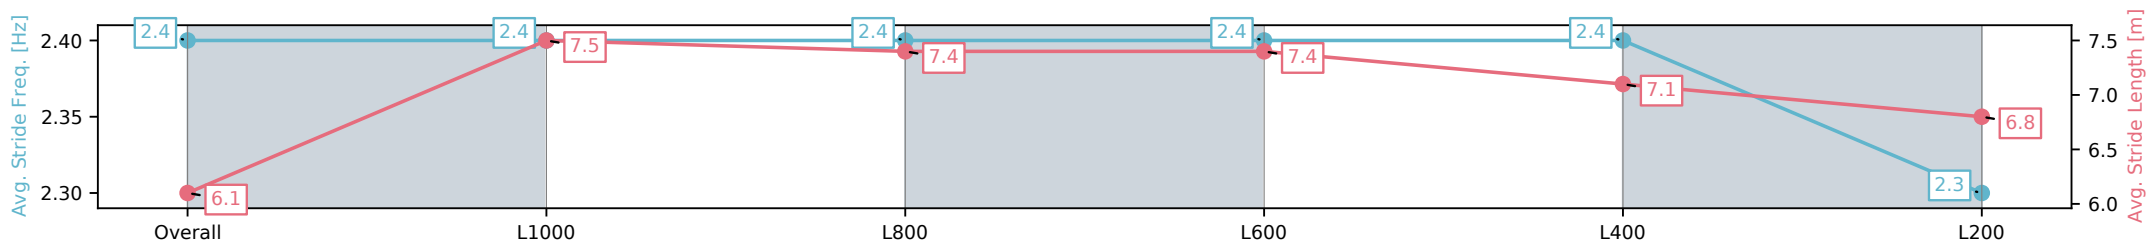

Horse/Jockey Name	MYRTLE CREEK/Manoel Nunes
Finish Rank	5
Fastest Section Time (Section)	0:10.98 (L1000)
Top Speed [km/h] (Section)	66.7 (Overall)
Race State	Finished

Sportsbet Gawler SA - Professional
Race 6: Coopers Brewery Fillies & Mares Rating 0 - 64
Handicap (Heat of Sportsbet Viddora Series) - 1200m

25 October 2024 - 5:55PM

Track Rating: Good 4, Weather: Fine, Rail Position: True

Section	Overall	L1000	L800	L600	L400	L200
Section Times	1:12.64 [5] (0:15.00)	0:57.64 [8] (0:10.98)	0:46.66 [8] (0:11.01)	0:35.65 [9] (0:11.28)	0:24.36 [9] (0:11.74)	0:12.62 [7] (0:12.62)
Average Speed [km/h]	48.2	65.5	65.0	64.4	61.9	57.2
Top Speed [km/h]	64.5	66.7	66.1	65.7	64.0	60.6
Avg. Dist. to Rail [m]	3.1	1.2	1.3	2.2	7.5	9.8
Avg. Stride Freq. [Hz]	2.4	2.4	2.4	2.4	2.4	2.3
Avg. Stride Length [m]	6.1	7.5	7.4	7.4	7.1	6.8

- [ ] Ranking at each section and finish
- -:-:- No data available at this section
- NA No data available