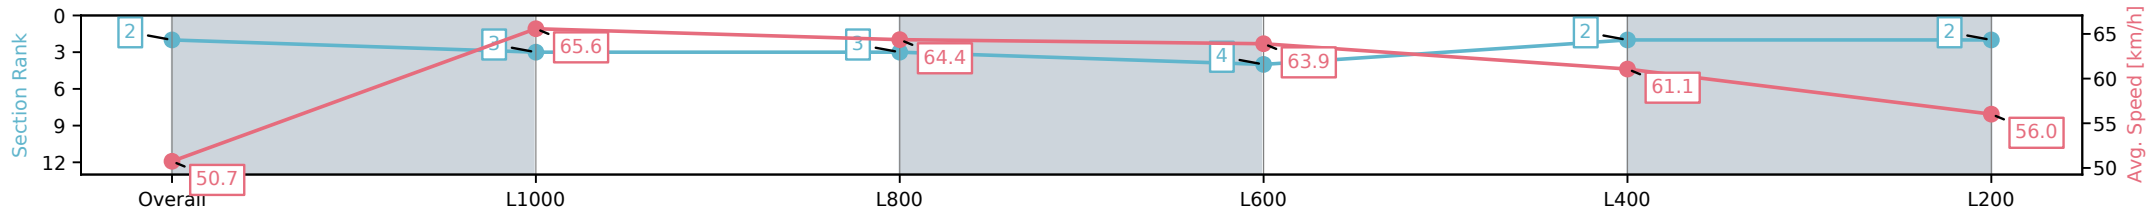

Horse/Jockey Name	LIMBERING/Rochelle Milnes
Finish Rank	2
Fastest Section Time (Section)	0:11.02 (L1000)
Top Speed [km/h] (Section)	66.5 (Overall)
Race State	Finished

Sportsbet Gawler SA - Professional
Race 6: Coopers Brewery Fillies & Mares Rating 0 - 64
Handicap (Heat of Sportsbet Viddora Series) - 1200m

25 October 2024 - 5:55PM

Track Rating: Good 4, Weather: Fine, Rail Position: True

Section	Overall	L1000	L800	L600	L400	L200
Section Times	1:12.40 [2] (0:14.18)	0:58.22 [3] (0:11.02)	0:47.20 [3] (0:11.22)	0:35.98 [4] (0:11.34)	0:24.64 [2] (0:11.78)	0:12.86 [2] (0:12.86)
Average Speed [km/h]	50.7	65.6	64.4	63.9	61.1	56.0
Top Speed [km/h]	66.5	66.3	65.3	64.5	63.6	58.4
Avg. Dist. to Rail [m]	2.0	0.5	1.0	1.3	1.7	4.5
Avg. Stride Freq. [Hz]	2.5	2.5	2.5	2.5	2.5	2.3
Avg. Stride Length [m]	6.2	7.4	7.2	7.1	6.9	6.7

[ ] Ranking at each section and finish
-:-:- No data available at this section
NA No data available