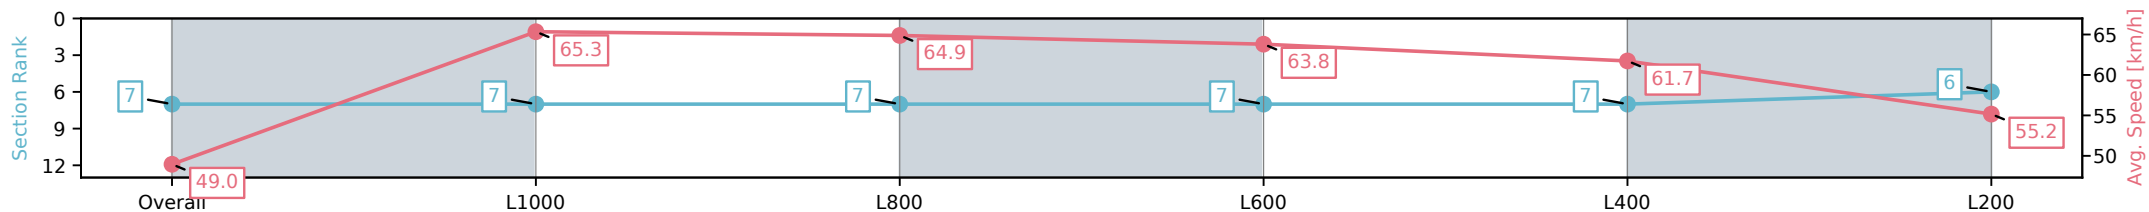

Horse/Jockey Name	IN THE DARKNESS/Jessica Eaton
Finish Rank	7
Fastest Section Time (Section)	0:11.02 (L1000)
Top Speed [km/h] (Section)	66.6 (Overall)
Race State	Finished

Sportsbet Gawler SA - Professional
Race 6: Coopers Brewery Fillies & Mares Rating 0 - 64
Handicap (Heat of Sportsbet Viddora Series) - 1200m

25 October 2024 - 5:55PM

Track Rating: Good 4, Weather: Fine, Rail Position: True

Section	Overall	L1000	L800	L600	L400	L200
Section Times	1:12.92 [7] (0:14.76)	0:58.16 [7] (0:11.02)	0:47.14 [7] (0:11.03)	0:36.11 [7] (0:11.32)	0:24.79 [7] (0:11.79)	0:13.00 [6] (0:13.00)
Average Speed [km/h]	49.0	65.3	64.9	63.8	61.7	55.2
Top Speed [km/h]	64.5	66.6	65.9	65.2	63.2	60.3
Avg. Dist. to Rail [m]	2.4	1.1	1.2	1.1	6.2	8.0
Avg. Stride Freq. [Hz]	2.3	2.4	2.4	2.4	2.4	2.2
Avg. Stride Length [m]	6.4	7.7	7.5	7.5	7.3	6.8

- [ ] Ranking at each section and finish
- -:-:- No data available at this section
- NA No data available