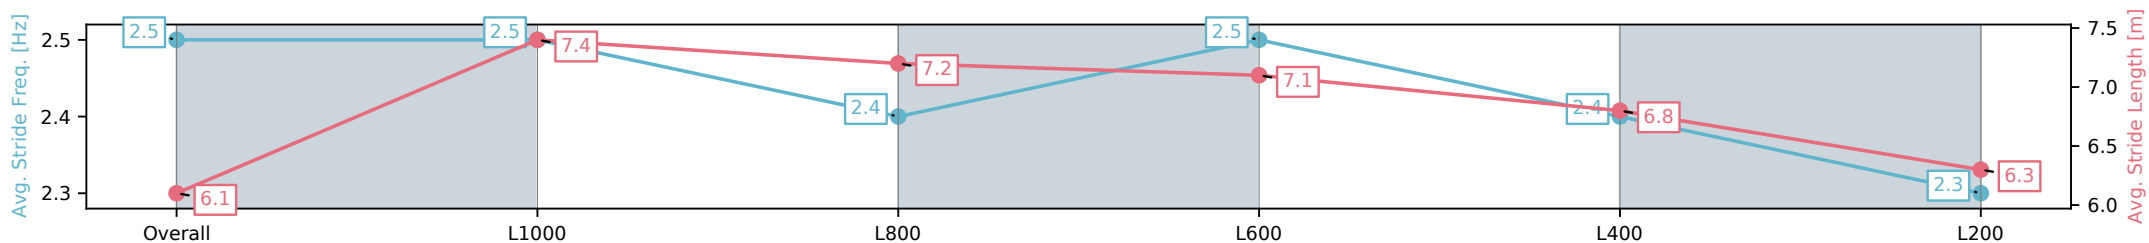

Horse/Jockey Name	HALF A DRAM/Kayla Crowther
Finish Rank	10
Fastest Section Time (Section)	0:10.79 (L1000)
Top Speed [km/h] (Section)	70.6 (Overall)
Race State	Finished

Sportsbet Gawler SA - Professional
Race 6: Coopers Brewery Fillies & Mares Rating 0 - 64
Handicap (Heat of Sportsbet Viddora Series) - 1200m

25 October 2024 - 5:55PM

Track Rating: Good 4, Weather: Fine, Rail Position: True

Section	Overall	L1000	L800	L600	L400	L200
Section Times	1:13.88 [10] (0:14.01)	0:59.87 [1] (0:10.79)	0:49.08 [1] (0:11.42)	0:37.66 [1] (0:11.46)	0:26.20 [1] (0:12.18)	0:14.02 [5] (0:14.02)
Average Speed [km/h]	51.5	66.5	62.1	62.5	59.2	51.4
Top Speed [km/h]	70.6	68.8	64.1	63.7	63.1	56.1
Avg. Dist. to Rail [m]	7.9	0.8	2.4	1.4	1.1	1.2
Avg. Stride Freq. [Hz]	2.5	2.5	2.4	2.5	2.4	2.3
Avg. Stride Length [m]	6.1	7.4	7.2	7.1	6.8	6.3

Report Created: Fri 25 October 2024 19:03:59 GMT+11 (Note: Timing is based on positional data)

- [ ] Ranking at each section and finish
- -:-:- No data available at this section
- NA No data available