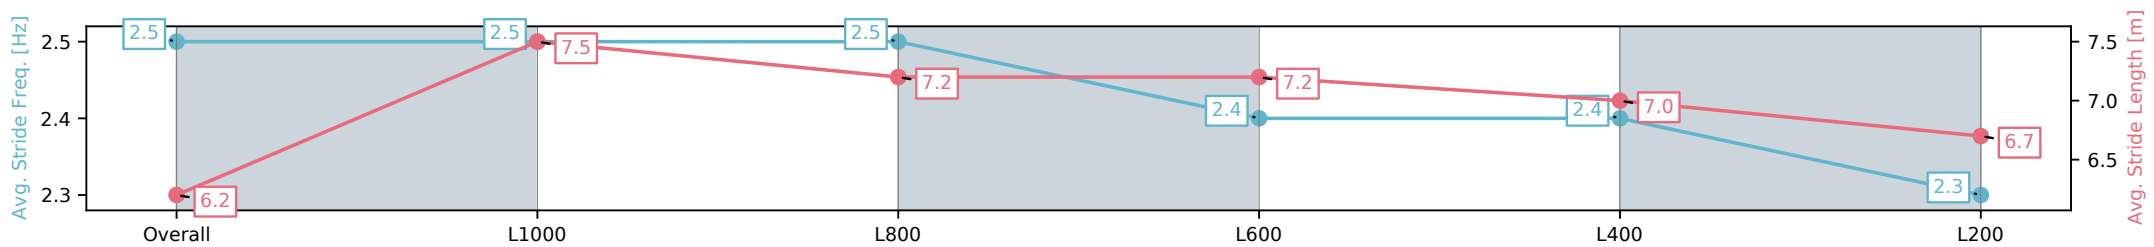

Horse/Jockey Name	SHE'S GREYSFUL/Jason Holder
Finish Rank	9
Fastest Section Time (Section)	0:10.90 (L1000)
Top Speed [km/h] (Section)	66.9 (Overall)
Race State	Finished

Sportsbet Gawler SA - Professional
Race 6: Coopers Brewery Fillies & Mares Rating 0 - 64
Handicap (Heat of Sportsbet Viddora Series) - 1200m

25 October 2024 - 5:55PM

Track Rating: Good 4, Weather: Fine, Rail Position: True

Section	Overall	L1000	L800	L600	L400	L200
Section Times	1:13.29 [9] (0:14.37)	0:58.92 [5] (0:10.90)	0:48.02 [4] (0:11.12)	0:36.90 [3] (0:11.55)	0:25.35 [4] (0:12.09)	0:13.26 [8] (0:13.26)
Average Speed [km/h]	49.9	66.3	64.2	62.9	60.1	54.3
Top Speed [km/h]	66.8	66.9	65.5	64.2	62.8	57.9
Avg. Dist. to Rail [m]	4.5	1.8	1.3	1.5	5.4	7.1
Avg. Stride Freq. [Hz]	2.5	2.5	2.5	2.4	2.4	2.3
Avg. Stride Length [m]	6.2	7.5	7.2	7.2	7.0	6.7

[ ] Ranking at each section and finish
-:-:- No data available at this section
NA No data available