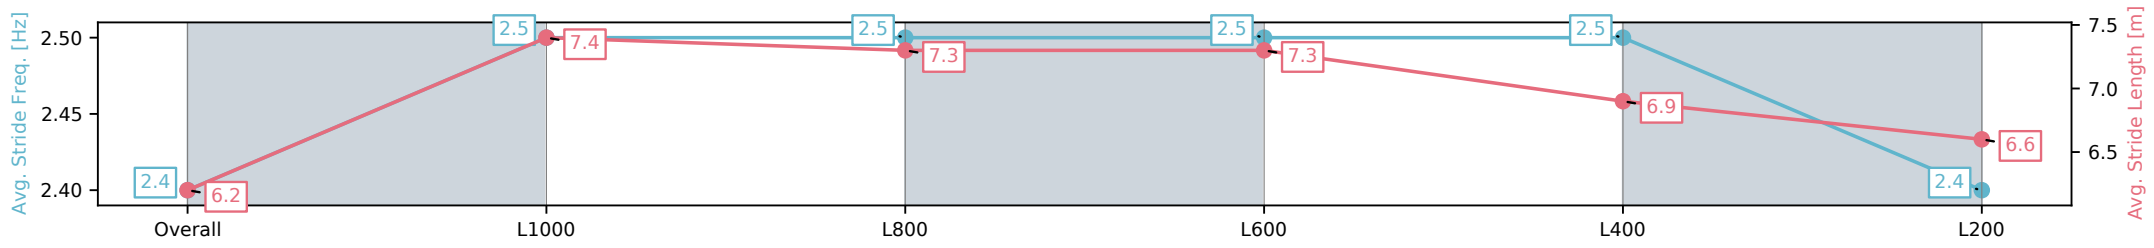

Horse/Jockey Name	OUR SHINING STAR/Jake Toeroek
Finish Rank	4
Fastest Section Time (Section)	0:10.87 (L800)
Top Speed [km/h] (Section)	66.5 (Overall)
Race State	Finished

Sportsbet Gawler SA - Professional
Race 6: Coopers Brewery Fillies & Mares Rating 0 - 64
Handicap (Heat of Sportsbet Viddora Series) - 1200m

25 October 2024 - 5:55PM

Track Rating: Good 4, Weather: Fine, Rail Position: True

Section	Overall	L1000	L800	L600	L400	L200
Section Times	1:12.43 [4] (0:15.14)	0:57.29 [10] (0:11.08)	0:46.21 [10] (0:10.87)	0:35.34 [10] (0:11.02)	0:24.32 [6] (0:11.66)	0:12.66 [4] (0:12.66)
Average Speed [km/h]	47.6	65.1	65.0	64.7	62.0	56.9
Top Speed [km/h]	64.8	66.5	65.8	65.8	63.6	60.9
Avg. Dist. to Rail [m]	5.5	1.2	2.7	1.9	2.8	3.3
Avg. Stride Freq. [Hz]	2.4	2.5	2.5	2.5	2.5	2.4
Avg. Stride Length [m]	6.2	7.4	7.3	7.3	6.9	6.6

[ ] Ranking at each section and finish
-:-:- No data available at this section
NA No data available