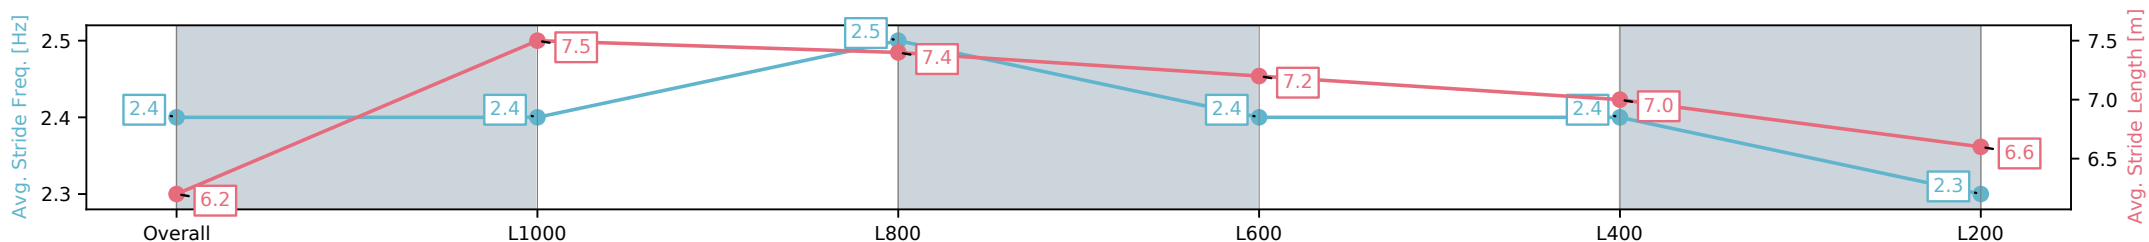

Horse/Jockey Name	KRISTOBEL/Dom Tourneur
Finish Rank	8
Fastest Section Time (Section)	0:11.00 (L1000)
Top Speed [km/h] (Section)	66.9 (Overall)
Race State	Finished

Sportsbet Gawler SA - Professional
Race 6: Coopers Brewery Fillies & Mares Rating 0 - 64
Handicap (Heat of Sportsbet Viddora Series) - 1200m

25 October 2024 - 5:55PM

Track Rating: Good 4, Weather: Fine, Rail Position: True

Section	Overall	L1000	L800	L600	L400	L200
Section Times	1:13.19 [8] (0:14.64)	0:58.55 [6] (0:11.00)	0:47.55 [6] (0:11.09)	0:36.46 [6] (0:11.49)	0:24.97 [8] (0:11.91)	0:13.06 [10] (0:13.06)
Average Speed [km/h]	49.3	65.4	64.9	62.7	60.9	55.1
Top Speed [km/h]	66.8	66.9	65.6	64.5	62.7	58.8
Avg. Dist. to Rail [m]	4.8	1.2	0.5	0.8	5.2	7.9
Avg. Stride Freq. [Hz]	2.4	2.4	2.5	2.4	2.4	2.3
Avg. Stride Length [m]	6.2	7.5	7.4	7.2	7.0	6.6

- [ ] Ranking at each section and finish
- -:-:- No data available at this section
- NA No data available