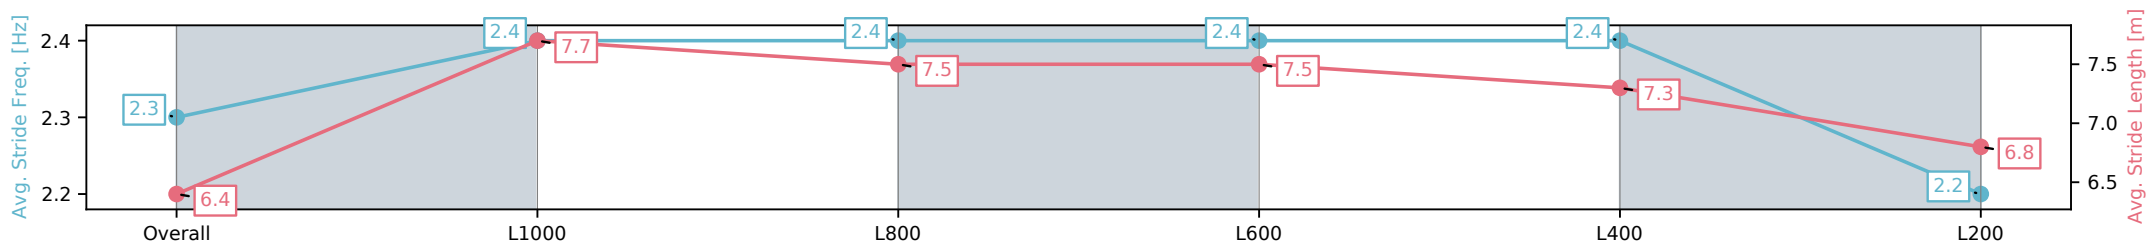

Horse/Jockey Name	IN THE DARKNESS/Jessica Eaton
Finish Rank	7
Fastest Section Time (Section)	0:11.02 (L1000)
Top Speed [km/h] (Section)	66.6 (Overall)
Race State	Finished

Sportsbet Gawler SA - Professional
Race 6: Coopers Brewery Fillies & Mares Rating 0 - 64
Handicap (Heat of Sportsbet Viddora Series) - 1200m

25 October 2024 - 5:55PM

Track Rating: Good 4, Weather: Fine, Rail Position: True

Section	Overall	L1000	L800	L600	L400	L200
Section Times	1:12.92 [7] (0:14.76)	0:58.16 [7] (0:11.02)	0:47.14 [7] (0:11.03)	0:36.11 [7] (0:11.32)	0:24.79 [7] (0:11.79)	0:13.00 [6] (0:13.00)
Average Speed [km/h]	49.0	65.3	64.9	63.8	61.7	55.2
Top Speed [km/h]	64.5	66.6	65.9	65.2	63.2	60.3
Avg. Dist. to Rail [m]	2.4	1.1	1.2	1.1	6.2	8.0
Avg. Stride Freq. [Hz]	2.3	2.4	2.4	2.4	2.4	2.2
Avg. Stride Length [m]	6.4	7.7	7.5	7.5	7.3	6.8

- [ ] Ranking at each section and finish
- -:-:- No data available at this section
- NA No data available