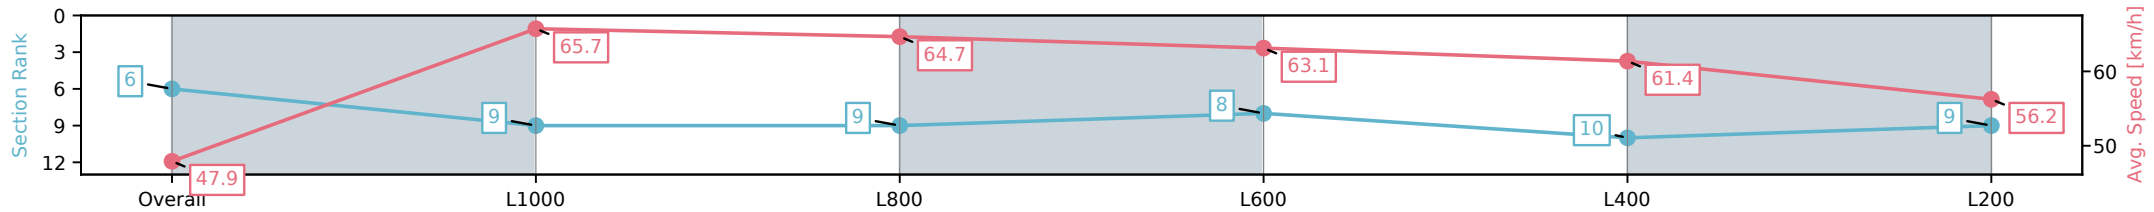

Horse/Jockey Name	PROBATE/Todd Pannell
Finish Rank	6
Fastest Section Time (Section)	0:10.96 (L1000)
Top Speed [km/h] (Section)	67.2 (Overall)
Race State	Finished

Sportsbet Gawler SA - Professional
Race 6: Coopers Brewery Fillies & Mares Rating 0 - 64
Handicap (Heat of Sportsbet Viddora Series) - 1200m

25 October 2024 - 5:55PM

Track Rating: Good 4, Weather: Fine, Rail Position: True

Section	Overall	L1000	L800	L600	L400	L200
Section Times	1:12.83 [6] (0:15.04)	0:57.79 [9] (0:10.96)	0:46.83 [9] (0:10.98)	0:35.85 [8] (0:11.32)	0:24.53 [10] (0:11.76)	0:12.77 [9] (0:12.77)
Average Speed [km/h]	47.9	65.7	64.7	63.1	61.4	56.2
Top Speed [km/h]	65.1	67.2	65.8	64.8	62.9	59.1
Avg. Dist. to Rail [m]	4.2	0.6	2.1	1.5	2.0	3.1
Avg. Stride Freq. [Hz]	2.3	2.4	2.4	2.3	2.3	2.2
Avg. Stride Length [m]	6.4	7.8	7.6	7.5	7.3	7.0

- [ ] Ranking at each section and finish
- -:-:- No data available at this section
- NA No data available