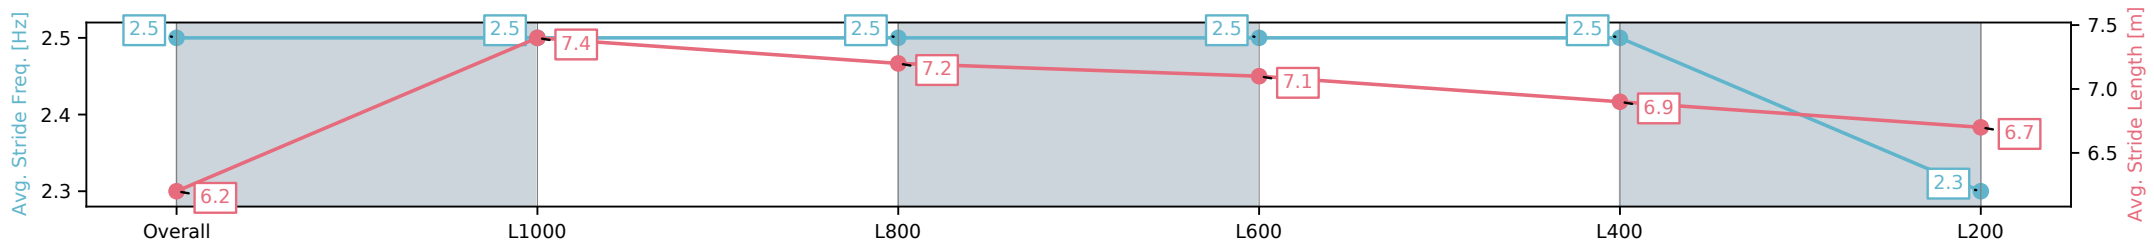

Horse/Jockey Name	LIMBERING/Rochelle Milnes
Finish Rank	2
Fastest Section Time (Section)	0:11.02 (L1000)
Top Speed [km/h] (Section)	66.5 (Overall)
Race State	Finished

Sportsbet Gawler SA - Professional
Race 6: Coopers Brewery Fillies & Mares Rating 0 - 64
Handicap (Heat of Sportsbet Viddora Series) - 1200m

25 October 2024 - 5:55PM

Track Rating: Good 4, Weather: Fine, Rail Position: True

Section	Overall	L1000	L800	L600	L400	L200
Section Times	1:12.40 [2] (0:14.18)	0:58.22 [3] (0:11.02)	0:47.20 [3] (0:11.22)	0:35.98 [4] (0:11.34)	0:24.64 [2] (0:11.78)	0:12.86 [2] (0:12.86)
Average Speed [km/h]	50.7	65.6	64.4	63.9	61.1	56.0
Top Speed [km/h]	66.5	66.3	65.3	64.5	63.6	58.4
Avg. Dist. to Rail [m]	2.0	0.5	1.0	1.3	1.7	4.5
Avg. Stride Freq. [Hz]	2.5	2.5	2.5	2.5	2.5	2.3
Avg. Stride Length [m]	6.2	7.4	7.2	7.1	6.9	6.7

[ ] Ranking at each section and finish
-:-:- No data available at this section
NA No data available