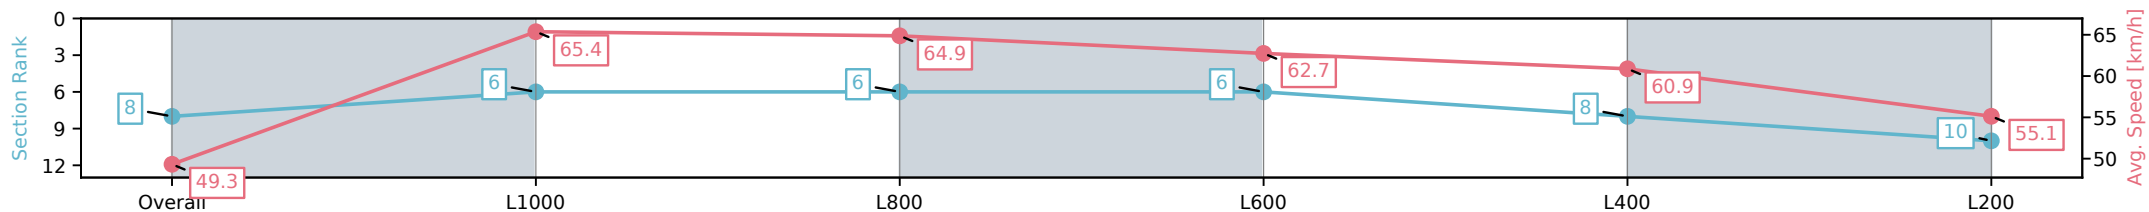

Horse/Jockey Name	KRISTOBEL/Dom Tourneur
Finish Rank	8
Fastest Section Time (Section)	0:11.00 (L1000)
Top Speed [km/h] (Section)	66.9 (Overall)
Race State	Finished

Sportsbet Gawler SA - Professional
Race 6: Coopers Brewery Fillies & Mares Rating 0 - 64
Handicap (Heat of Sportsbet Viddora Series) - 1200m

25 October 2024 - 5:55PM

Track Rating: Good 4, Weather: Fine, Rail Position: True

Section	Overall	L1000	L800	L600	L400	L200
Section Times	1:13.19 [8] (0:14.64)	0:58.55 [6] (0:11.00)	0:47.55 [6] (0:11.09)	0:36.46 [6] (0:11.49)	0:24.97 [8] (0:11.91)	0:13.06 [10] (0:13.06)
Average Speed [km/h]	49.3	65.4	64.9	62.7	60.9	55.1
Top Speed [km/h]	66.8	66.9	65.6	64.5	62.7	58.8
Avg. Dist. to Rail [m]	4.8	1.2	0.5	0.8	5.2	7.9
Avg. Stride Freq. [Hz]	2.4	2.4	2.5	2.4	2.4	2.3
Avg. Stride Length [m]	6.2	7.5	7.4	7.2	7.0	6.6

- [ ] Ranking at each section and finish
- -:-:- No data available at this section
- NA No data available