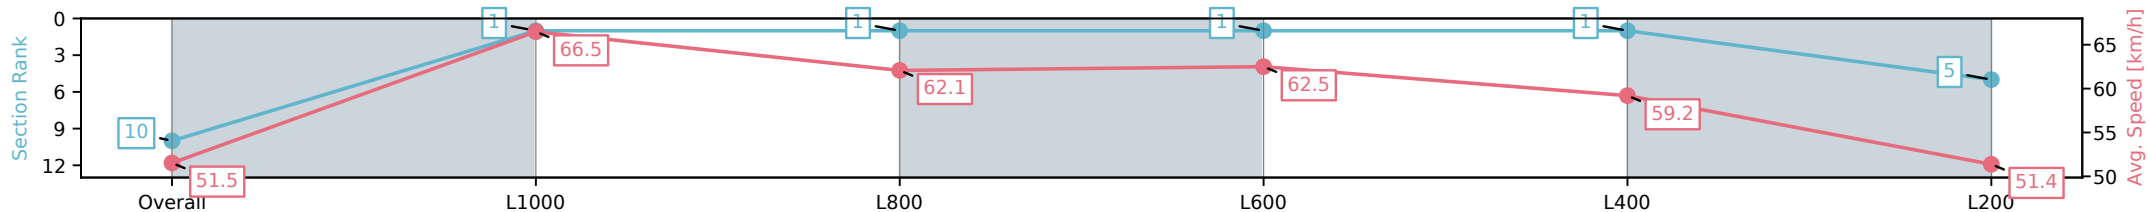

Horse/Jockey Name	HALF A DRAM/Kayla Crowther
Finish Rank	10
Fastest Section Time (Section)	0:10.79 (L1000)
Top Speed [km/h] (Section)	70.6 (Overall)
Race State	Finished

Sportsbet Gawler SA - Professional
Race 6: Coopers Brewery Fillies & Mares Rating 0 - 64
Handicap (Heat of Sportsbet Viddora Series) - 1200m

25 October 2024 - 5:55PM

Track Rating: Good 4, Weather: Fine, Rail Position: True

Section	Overall	L1000	L800	L600	L400	L200
Section Times	1:13.88 [10] (0:14.01)	0:59.87 [1] (0:10.79)	0:49.08 [1] (0:11.42)	0:37.66 [1] (0:11.46)	0:26.20 [1] (0:12.18)	0:14.02 [5] (0:14.02)
Average Speed [km/h]	51.5	66.5	62.1	62.5	59.2	51.4
Top Speed [km/h]	70.6	68.8	64.1	63.7	63.1	56.1
Avg. Dist. to Rail [m]	7.9	0.8	2.4	1.4	1.1	1.2
Avg. Stride Freq. [Hz]	2.5	2.5	2.4	2.5	2.4	2.3
Avg. Stride Length [m]	6.1	7.4	7.2	7.1	6.8	6.3

Report Created: Fri 25 October 2024 19:03:59 GMT+11 (Note: Timing is based on positional data)

- [ ] Ranking at each section and finish
- -:-:- No data available at this section
- NA No data available