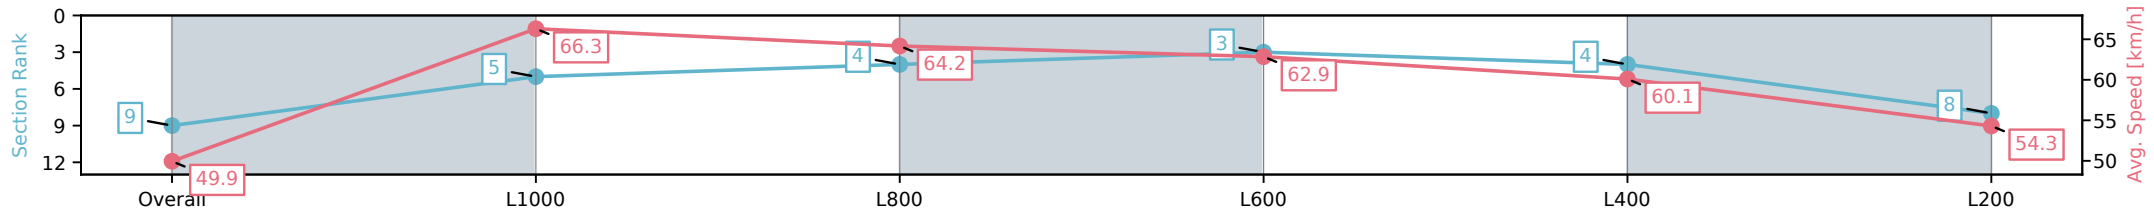

Horse/Jockey Name	SHE'S GREYSFUL/Jason Holder
Finish Rank	9
Fastest Section Time (Section)	0:10.90 (L1000)
Top Speed [km/h] (Section)	66.9 (Overall)
Race State	Finished

Sportsbet Gawler SA - Professional
Race 6: Coopers Brewery Fillies & Mares Rating 0 - 64
Handicap (Heat of Sportsbet Viddora Series) - 1200m

25 October 2024 - 5:55PM

Track Rating: Good 4, Weather: Fine, Rail Position: True

Section	Overall	L1000	L800	L600	L400	L200
Section Times	1:13.29 [9] (0:14.37)	0:58.92 [5] (0:10.90)	0:48.02 [4] (0:11.12)	0:36.90 [3] (0:11.55)	0:25.35 [4] (0:12.09)	0:13.26 [8] (0:13.26)
Average Speed [km/h]	49.9	66.3	64.2	62.9	60.1	54.3
Top Speed [km/h]	66.8	66.9	65.5	64.2	62.8	57.9
Avg. Dist. to Rail [m]	4.5	1.8	1.3	1.5	5.4	7.1
Avg. Stride Freq. [Hz]	2.5	2.5	2.5	2.4	2.4	2.3
Avg. Stride Length [m]	6.2	7.5	7.2	7.2	7.0	6.7

[ ] Ranking at each section and finish
-:-:- No data available at this section
NA No data available