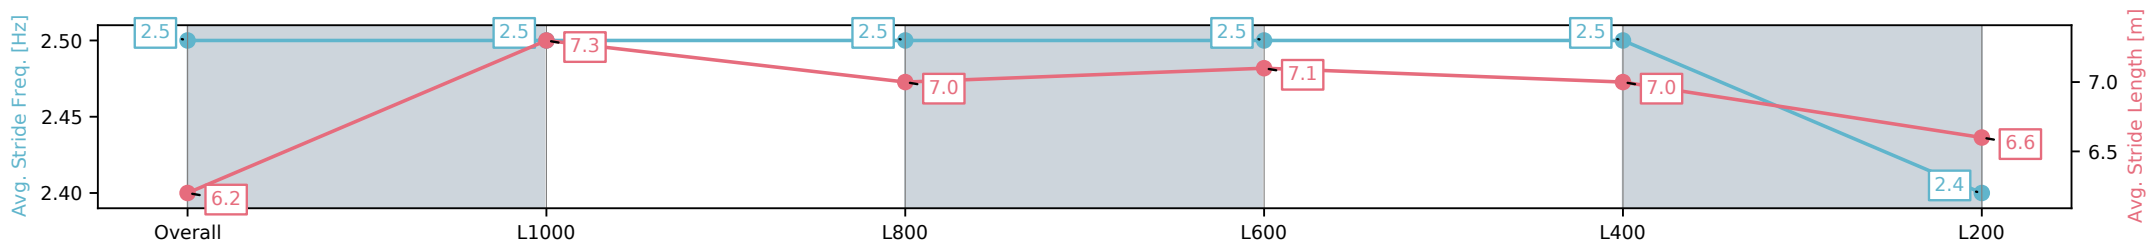

Horse/Jockey Name	MISS REMSKI/Margaret Collett
Finish Rank	3
Fastest Section Time (Section)	0:11.03 (L1000)
Top Speed [km/h] (Section)	66.8 (Overall)
Race State	Finished

Sportsbet Gawler SA - Professional
Race 6: Coopers Brewery Fillies & Mares Rating 0 - 64
Handicap (Heat of Sportsbet Viddora Series) - 1200m

25 October 2024 - 5:55PM

Track Rating: Good 4, Weather: Fine, Rail Position: True

Section	Overall	L1000	L800	L600	L400	L200
Section Times	1:12.41 [3] (0:14.35)	0:58.06 [4] (0:11.03)	0:47.03 [5] (0:11.25)	0:35.78 [5] (0:11.38)	0:24.40 [5] (0:11.71)	0:12.69 [3] (0:12.69)
Average Speed [km/h]	50.0	65.5	64.3	63.7	61.7	56.8
Top Speed [km/h]	66.3	66.8	64.9	63.8	63.7	60.1
Avg. Dist. to Rail [m]	1.3	0.8	0.9	1.0	3.4	5.9
Avg. Stride Freq. [Hz]	2.5	2.5	2.5	2.5	2.5	2.4
Avg. Stride Length [m]	6.2	7.3	7.0	7.1	7.0	6.6

- [ ] Ranking at each section and finish
- -:-:- No data available at this section
- NA No data available