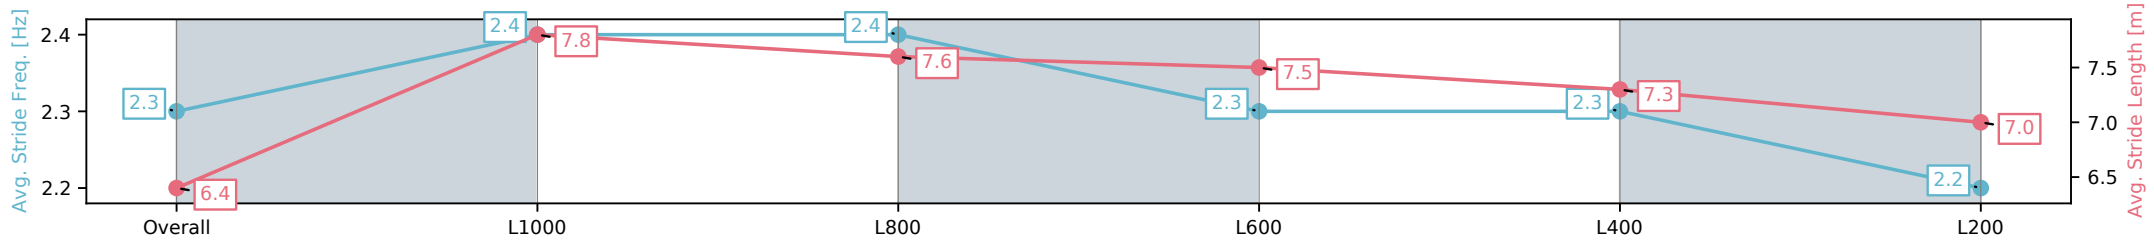

Horse/Jockey Name	PROBATE/Todd Pannell
Finish Rank	6
Fastest Section Time (Section)	0:10.96 (L1000)
Top Speed [km/h] (Section)	67.2 (Overall)
Race State	Finished

Sportsbet Gawler SA - Professional
Race 6: Coopers Brewery Fillies & Mares Rating 0 - 64
Handicap (Heat of Sportsbet Viddora Series) - 1200m

25 October 2024 - 5:55PM

Track Rating: Good 4, Weather: Fine, Rail Position: True

Section	Overall	L1000	L800	L600	L400	L200
Section Times	1:12.83 [6] (0:15.04)	0:57.79 [9] (0:10.96)	0:46.83 [9] (0:10.98)	0:35.85 [8] (0:11.32)	0:24.53 [10] (0:11.76)	0:12.77 [9] (0:12.77)
Average Speed [km/h]	47.9	65.7	64.7	63.1	61.4	56.2
Top Speed [km/h]	65.1	67.2	65.8	64.8	62.9	59.1
Avg. Dist. to Rail [m]	4.2	0.6	2.1	1.5	2.0	3.1
Avg. Stride Freq. [Hz]	2.3	2.4	2.4	2.3	2.3	2.2
Avg. Stride Length [m]	6.4	7.8	7.6	7.5	7.3	7.0

- [ ] Ranking at each section and finish
- -:-:- No data available at this section
- NA No data available