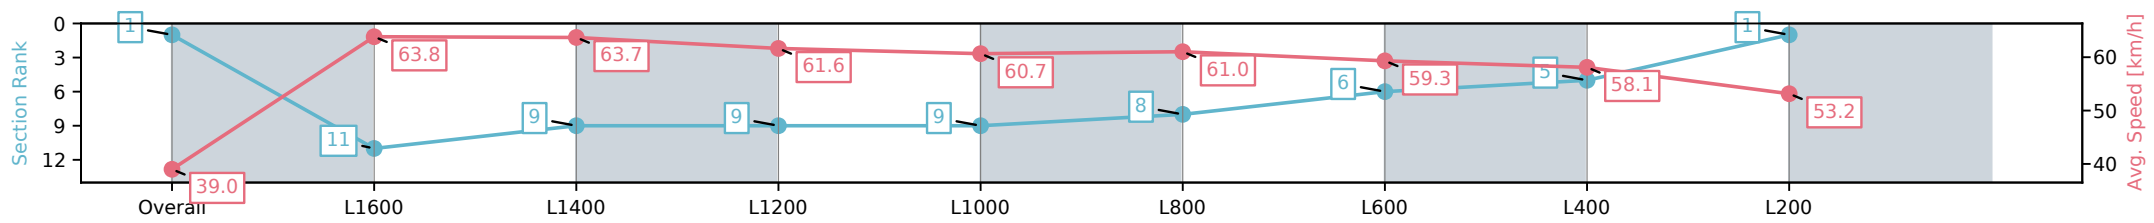

25 October 2024 - 5:20PM

Track Rating: Good 4, Weather: Fine, Rail Position: True

Section	Overall	L1600	L1400	L1200	L1000	L800	L600	L400	L200
Section Times	1:45.35 [1] (0:09.24)	1:36.11 [11] (0:11.19)	1:24.92 [9] (0:11.23)	1:13.69 [9] (0:11.71)	1:01.98 [9] (0:11.86)	0:50.12 [8] (0:11.81)	0:38.31 [6] (0:12.22)	0:26.09 [5] (0:12.54)	0:13.55 [1] (0:13.55)
Average Speed [km/h]	39.0	63.8	63.7	61.6	60.7	61.0	59.3	58.1	53.2
Top Speed [km/h]	61.9	64.4	64.7	63.2	61.7	61.6	61.1	59.5	56.6
Avg. Dist. to Rail [m]	2.6	1.5	1.2	1.2	0.5	0.4	1.8	6.0	8.0
Avg. Stride Freq. [Hz]	2.3	2.5	2.4	2.3	2.3	2.3	2.3	2.3	2.2
Avg. Stride Length [m]	5.5	7.2	7.3	7.3	7.3	7.4	7.2	7.0	6.6