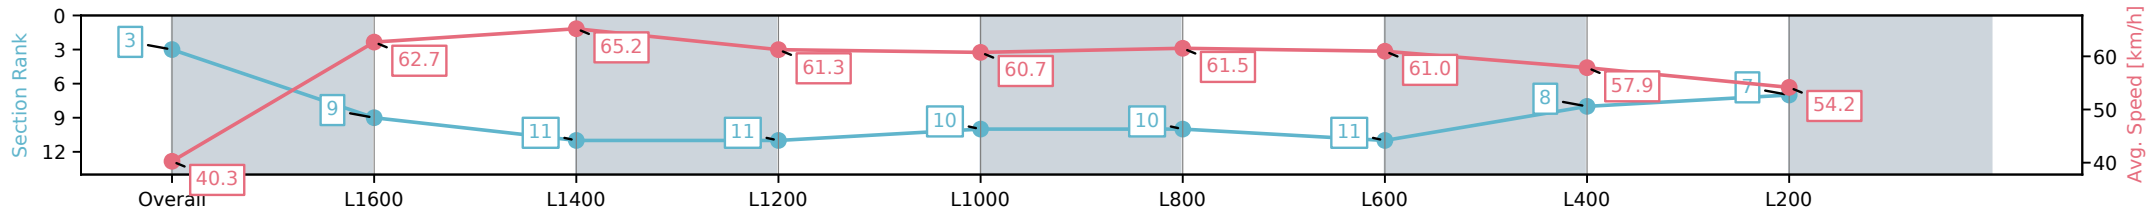

Sportsbet Gawler SA - Professional
 Race 5: Magain Fielke Real Estate Gawler Benchmark 56
 Handicap - 1700m

25 October 2024 - 5:20PM

Track Rating: Good 4, Weather: Fine, Rail Position: True

Section	Overall	L1600	L1400	L1200	L1000	L800	L600	L400	L200
Section Times	1:45.51 [3] (0:08.99)	1:36.52 [9] (0:11.80)	1:24.72 [11] (0:11.09)	1:13.63 [11] (0:11.73)	1:01.90 [10] (0:11.91)	0:49.99 [10] (0:11.98)	0:38.01 [11] (0:12.07)	0:25.94 [8] (0:12.66)	0:13.28 [7] (0:13.28)
Average Speed [km/h]	40.3	62.7	65.2	61.3	60.7	61.5	61.0	57.9	54.2
Top Speed [km/h]	58.7	65.7	66.1	63.9	61.8	62.2	62.0	60.0	56.2
Avg. Dist. to Rail [m]	11.6	4.6	2.0	2.1	2.6	3.1	5.3	7.0	8.1
Avg. Stride Freq. [Hz]	2.2	2.3	2.3	2.2	2.2	2.3	2.3	2.2	2.1
Avg. Stride Length [m]	6.0	7.6	7.9	7.8	7.7	7.6	7.4	7.4	7.1