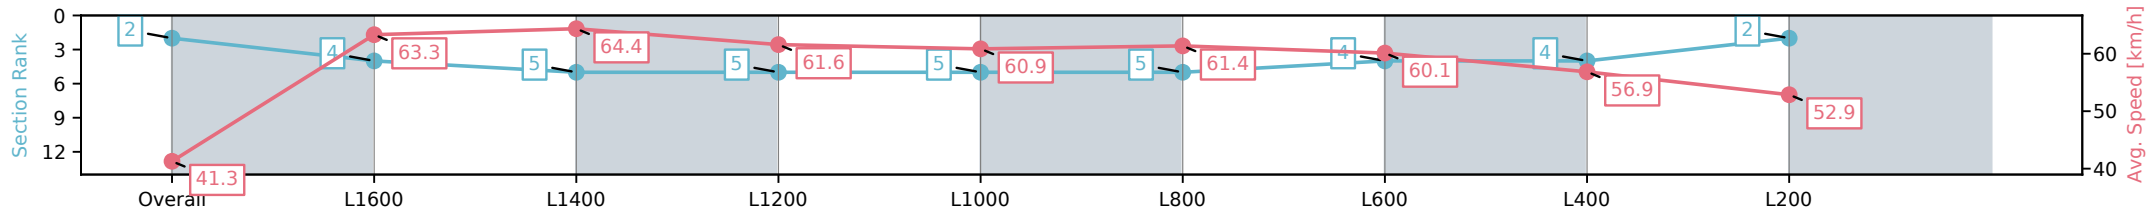

Horse/Jockey Name	STARTS NOW/Jake Toeroek
Finish Rank	2
Fastest Section Time (Section)	0:11.20 (L1400)
Top Speed [km/h] (Section)	65.7 (L1600)
Race State	Finished

Sportsbet Gawler SA - Professional
Race 5: Magain Fielke Real Estate Gawler Benchmark 56
Handicap - 1700m

25 October 2024 - 5:20PM

Track Rating: Good 4, Weather: Fine, Rail Position: True

Section	Overall	L1600	L1400	L1200	L1000	L800	L600	L400	L200
Section Times	1:45.45 [2] (0:08.71)	1:36.74 [4] (0:11.45)	1:25.29 [5] (0:11.20)	1:14.09 [5] (0:11.73)	1:02.36 [5] (0:11.83)	0:50.53 [5] (0:12.01)	0:38.52 [4] (0:12.14)	0:26.38 [4] (0:12.74)	0:13.64 [2] (0:13.64)
Average Speed [km/h]	41.3	63.3	64.4	61.6	60.9	61.4	60.1	56.9	52.9
Top Speed [km/h]	61.4	64.7	65.7	63.3	61.5	61.7	61.4	58.5	55.4
Avg. Dist. to Rail [m]	2.2	1.2	1.3	1.1	1.7	2.9	3.1	4.6	6.4
Avg. Stride Freq. [Hz]	2.3	2.4	2.4	2.3	2.2	2.3	2.3	2.3	2.2
Avg. Stride Length [m]	6.0	7.3	7.6	7.4	7.6	7.5	7.3	7.0	6.7

[ ] Ranking at each section and finish
-:-:- No data available at this section
NA No data available