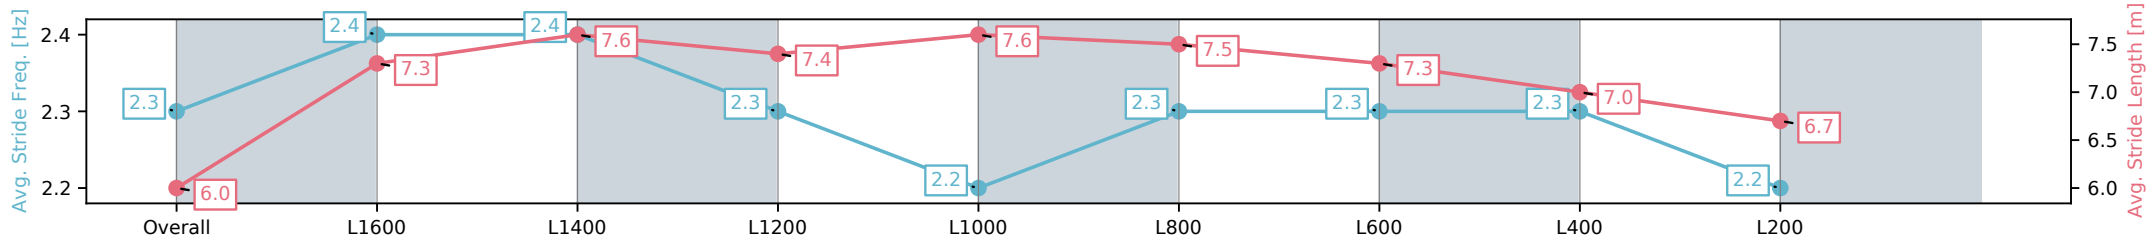

Horse/Jockey Name	STARTS NOW/Jake Toeroek
Finish Rank	2
Fastest Section Time (Section)	0:11.20 (L1400)
Top Speed [km/h] (Section)	65.7 (L1600)
Race State	Finished

Sportsbet Gawler SA - Professional
Race 5: Magain Fielke Real Estate Gawler Benchmark 56
Handicap - 1700m

25 October 2024 - 5:20PM

Track Rating: Good 4, Weather: Fine, Rail Position: True

Section	Overall	L1600	L1400	L1200	L1000	L800	L600	L400	L200
Section Times	1:45.45 [2] (0:08.71)	1:36.74 [4] (0:11.45)	1:25.29 [5] (0:11.20)	1:14.09 [5] (0:11.73)	1:02.36 [5] (0:11.83)	0:50.53 [5] (0:12.01)	0:38.52 [4] (0:12.14)	0:26.38 [4] (0:12.74)	0:13.64 [2] (0:13.64)
Average Speed [km/h]	41.3	63.3	64.4	61.6	60.9	61.4	60.1	56.9	52.9
Top Speed [km/h]	61.4	64.7	65.7	63.3	61.5	61.7	61.4	58.5	55.4
Avg. Dist. to Rail [m]	2.2	1.2	1.3	1.1	1.7	2.9	3.1	4.6	6.4
Avg. Stride Freq. [Hz]	2.3	2.4	2.4	2.3	2.2	2.3	2.3	2.3	2.2
Avg. Stride Length [m]	6.0	7.3	7.6	7.4	7.6	7.5	7.3	7.0	6.7

[ ] Ranking at each section and finish
-:-:- No data available at this section
NA No data available