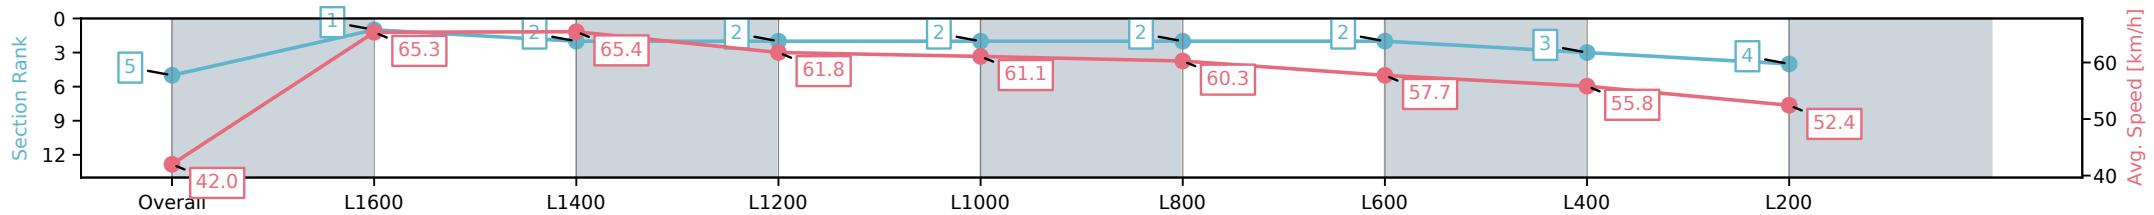

Sportsbet Gawler SA - Professional
 Race 5: Magain Fielke Real Estate Gawler Benchmark 56
 Handicap - 1700m

25 October 2024 - 5:20PM

Track Rating: Good 4, Weather: Fine, Rail Position: True

Section	Overall	L1600	L1400	L1200	L1000	L800	L600	L400	L200
Section Times	1:45.70 [5] (0:08.55)	1:37.15 [1] (0:11.27)	1:25.88 [2] (0:11.02)	1:14.86 [2] (0:11.66)	1:03.20 [2] (0:11.82)	0:51.38 [2] (0:12.16)	0:39.22 [2] (0:12.53)	0:26.69 [3] (0:12.92)	0:13.77 [4] (0:13.77)
Average Speed [km/h]	42.0	65.3	65.4	61.8	61.1	60.3	57.7	55.8	52.4
Top Speed [km/h]	61.9	66.7	67.0	63.9	61.7	61.0	59.3	56.7	54.4
Avg. Dist. to Rail [m]	6.3	3.4	2.4	1.4	1.7	2.1	1.5	2.1	3.1
Avg. Stride Freq. [Hz]	2.4	2.5	2.4	2.4	2.4	2.4	2.3	2.3	2.2
Avg. Stride Length [m]	5.9	7.2	7.5	7.2	7.2	7.2	7.1	6.9	6.5