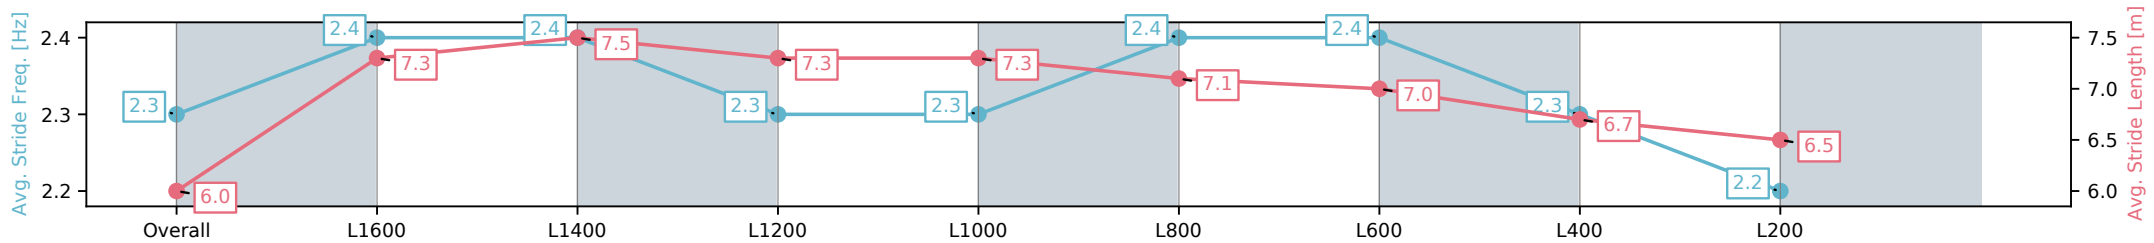

Horse/Jockey Name	JAYWICK/Justin Potter
Finish Rank	4
Fastest Section Time (Section)	0:11.17 (L1400)
Top Speed [km/h] (Section)	65.8 (L1600)
Race State	Finished

Sportsbet Gawler SA - Professional
Race 5: Magain Fielke Real Estate Gawler Benchmark 56
Handicap - 1700m

25 October 2024 - 5:20PM

Track Rating: Good 4, Weather: Fine, Rail Position: True

Section	Overall	L1600	L1400	L1200	L1000	L800	L600	L400	L200
Section Times	1:45.69 [4] (0:08.70)	1:36.99 [3] (0:11.26)	1:25.73 [4] (0:11.17)	1:14.56 [4] (0:11.68)	1:02.88 [4] (0:11.89)	0:50.99 [3] (0:12.02)	0:38.97 [3] (0:12.26)	0:26.71 [2] (0:12.88)	0:13.83 [3] (0:13.83)
Average Speed [km/h]	41.3	63.7	64.6	61.4	60.6	60.2	59.8	56.4	52.0
Top Speed [km/h]	61.1	64.6	65.8	63.6	60.9	61.1	62.3	57.5	54.5
Avg. Dist. to Rail [m]	0.9	0.5	0.7	0.8	0.4	1.0	3.3	4.9	4.7
Avg. Stride Freq. [Hz]	2.3	2.4	2.4	2.3	2.3	2.4	2.4	2.3	2.2
Avg. Stride Length [m]	6.0	7.3	7.5	7.3	7.3	7.1	7.0	6.7	6.5

- [ ] Ranking at each section and finish
- -:-:- No data available at this section
- NA No data available