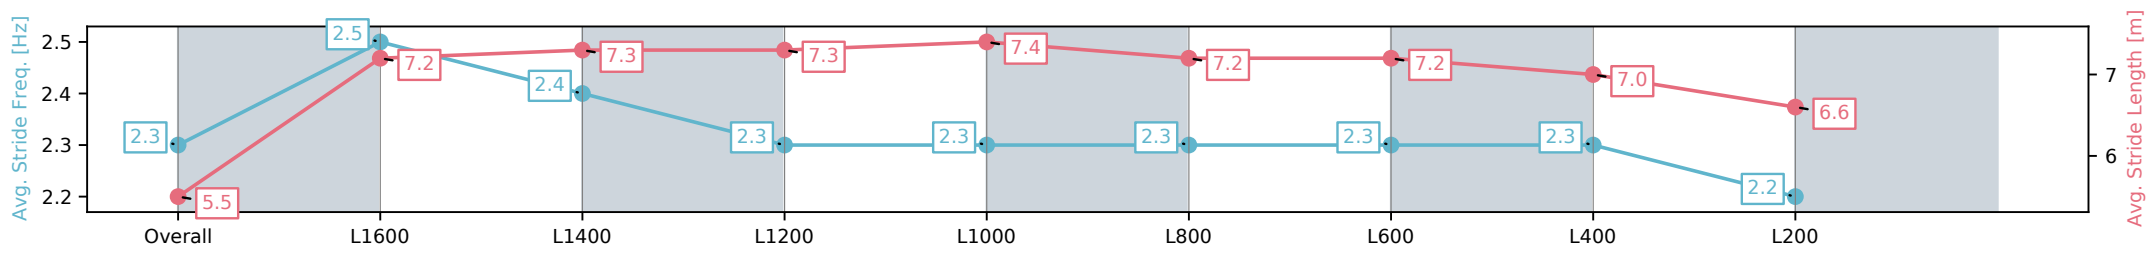

25 October 2024 - 5:20PM

Track Rating: Good 4, Weather: Fine, Rail Position: True

Section	Overall	L1600	L1400	L1200	L1000	L800	L600	L400	L200
Section Times	1:45.35 [1] (0:09.24)	1:36.11 [11] (0:11.19)	1:24.92 [9] (0:11.23)	1:13.69 [9] (0:11.71)	1:01.98 [9] (0:11.86)	0:50.12 [8] (0:11.81)	0:38.31 [6] (0:12.22)	0:26.09 [5] (0:12.54)	0:13.55 [1] (0:13.55)
Average Speed [km/h]	39.0	63.8	63.7	61.6	60.7	61.0	59.3	58.1	53.2
Top Speed [km/h]	61.9	64.4	64.7	63.2	61.7	61.6	61.1	59.5	56.6
Avg. Dist. to Rail [m]	2.6	1.5	1.2	1.2	0.5	0.4	1.8	6.0	8.0
Avg. Stride Freq. [Hz]	2.3	2.5	2.4	2.3	2.3	2.3	2.3	2.3	2.2
Avg. Stride Length [m]	5.5	7.2	7.3	7.3	7.3	7.4	7.2	7.0	6.6