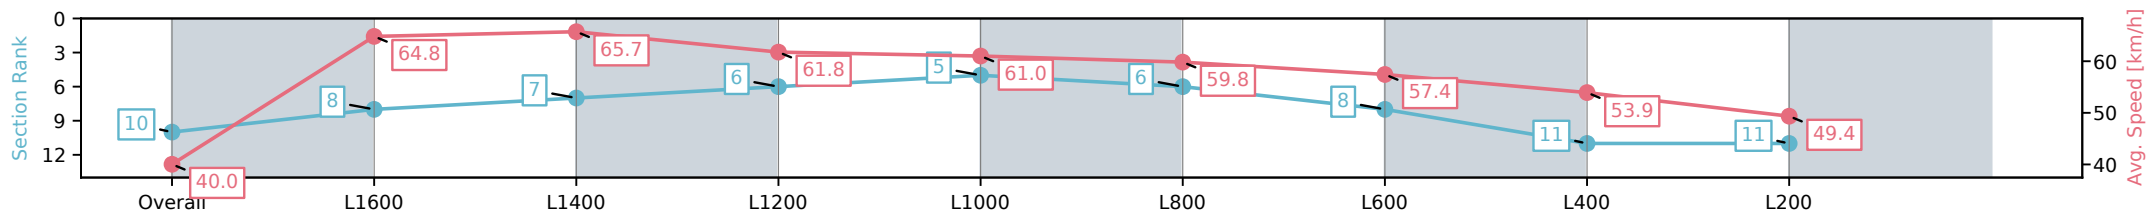

Horse/Jockey Name	OUR DESTRIER/Zoe Lloyd
Finish Rank	10
Fastest Section Time (Section)	0:11.06 (L1400)
Top Speed [km/h] (Section)	67.1 (L1600)
Race State	Finished

Sportsbet Gawler SA - Professional
Race 5: Magain Fielke Real Estate Gawler Benchmark 56
Handicap - 1700m

25 October 2024 - 5:20PM

Track Rating: Good 4, Weather: Fine, Rail Position: True

Section	Overall	L1600	L1400	L1200	L1000	L800	L600	L400	L200
Section Times	1:48.10 [10] (0:08.95)	1:39.15 [8] (0:11.41)	1:27.74 [7] (0:11.06)	1:16.68 [6] (0:11.67)	1:05.01 [5] (0:11.88)	0:53.13 [6] (0:12.34)	0:40.79 [8] (0:12.76)	0:28.03 [11] (0:13.46)	0:14.57 [11] (0:14.56)
Average Speed [km/h]	40.0	64.8	65.7	61.8	61.0	59.8	57.4	53.9	49.4
Top Speed [km/h]	60.0	66.8	67.1	63.6	61.6	60.3	58.9	55.6	52.2
Avg. Dist. to Rail [m]	10.3	4.9	3.7	2.5	2.6	3.6	4.2	5.2	7.8
Avg. Stride Freq. [Hz]	2.2	2.4	2.4	2.3	2.3	2.3	2.3	2.2	2.2
Avg. Stride Length [m]	5.9	7.3	7.6	7.4	7.5	7.1	7.0	6.8	6.3

Report Created: Fri 25 October 2024 18:03:07 GMT+11 (Note: Timing is based on positional data)

[ ] Ranking at each section and finish
-:-:- No data available at this section
NA No data available