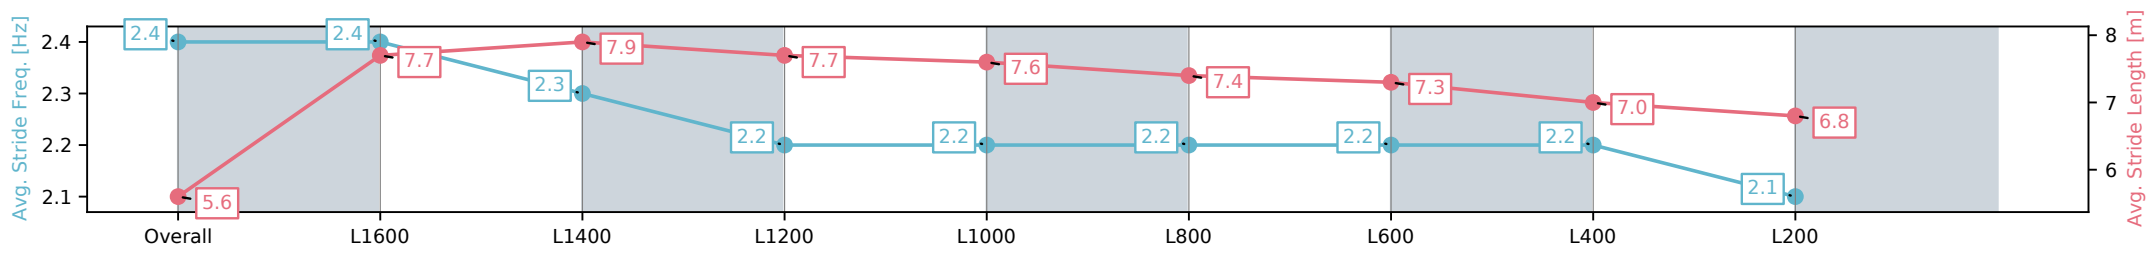

Sportsbet Gawler SA - Professional
 Race 5: Magain Fielke Real Estate Gawler Benchmark 56
 Handicap - 1700m

25 October 2024 - 5:20PM

Track Rating: Good 4, Weather: Fine, Rail Position: True

Section	Overall	L1600	L1400	L1200	L1000	L800	L600	L400	L200
Section Times	1:46.62 [7] (0:08.78)	1:37.84 [5] (0:10.93)	1:26.91 [1] (0:10.97)	1:15.94 [1] (0:11.68)	1:04.26 [1] (0:11.84)	0:52.42 [1] (0:12.15)	0:40.27 [1] (0:12.52)	0:27.75 [1] (0:13.33)	0:14.42 [6] (0:14.42)
Average Speed [km/h]	41.0	66.1	65.4	61.8	60.9	59.6	57.7	54.1	49.9
Top Speed [km/h]	63.5	67.2	67.0	63.7	61.6	60.2	58.9	55.5	52.8
Avg. Dist. to Rail [m]	3.7	1.0	0.2	0.2	0.8	0.9	0.7	1.8	2.1
Avg. Stride Freq. [Hz]	2.4	2.4	2.3	2.2	2.2	2.2	2.2	2.2	2.1
Avg. Stride Length [m]	5.6	7.7	7.9	7.7	7.6	7.4	7.3	7.0	6.8