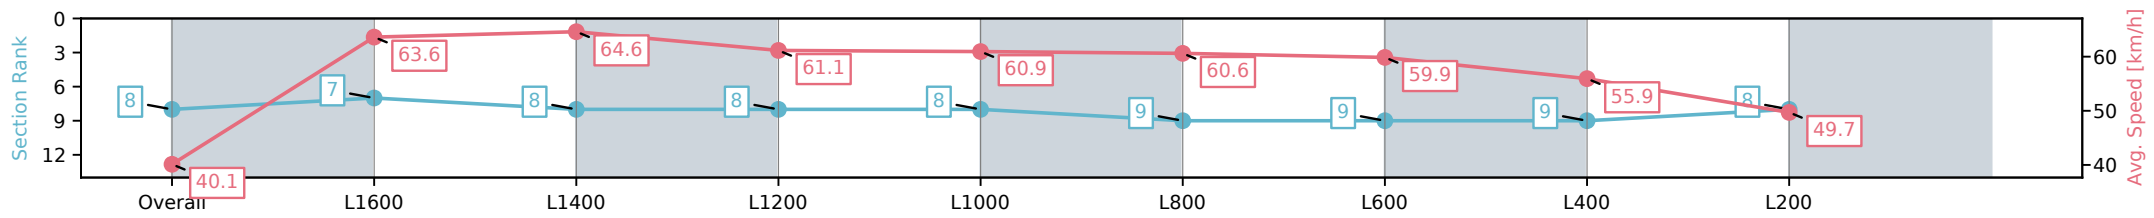

Horse/Jockey Name	AUGUSTA ROCK/Alana Livesey
Finish Rank	8
Fastest Section Time (Section)	0:11.21 (L1400)
Top Speed [km/h] (Section)	65.9 (L1600)
Race State	Finished

Sportsbet Gawler SA - Professional
Race 5: Magain Fielke Real Estate Gawler Benchmark 56
Handicap - 1700m

25 October 2024 - 5:20PM

Track Rating: Good 4, Weather: Fine, Rail Position: True

Section	Overall	L1600	L1400	L1200	L1000	L800	L600	L400	L200
Section Times	1:47.10 [8] (0:08.91)	1:38.19 [7] (0:11.49)	1:26.70 [8] (0:11.21)	1:15.49 [8] (0:11.74)	1:03.75 [8] (0:11.89)	0:51.86 [9] (0:12.11)	0:39.75 [9] (0:12.27)	0:27.48 [9] (0:13.01)	0:14.47 [8] (0:14.47)
Average Speed [km/h]	40.1	63.6	64.6	61.1	60.9	60.6	59.9	55.9	49.7
Top Speed [km/h]	59.1	65.5	65.9	62.8	61.9	61.3	60.6	58.5	53.6
Avg. Dist. to Rail [m]	8.5	2.6	1.7	1.2	2.4	3.0	4.0	5.3	5.9
Avg. Stride Freq. [Hz]	2.2	2.4	2.4	2.3	2.3	2.3	2.3	2.3	2.1
Avg. Stride Length [m]	5.9	7.4	7.6	7.4	7.4	7.3	7.1	6.8	6.5

[ ] Ranking at each section and finish
-:-:- No data available at this section
NA No data available