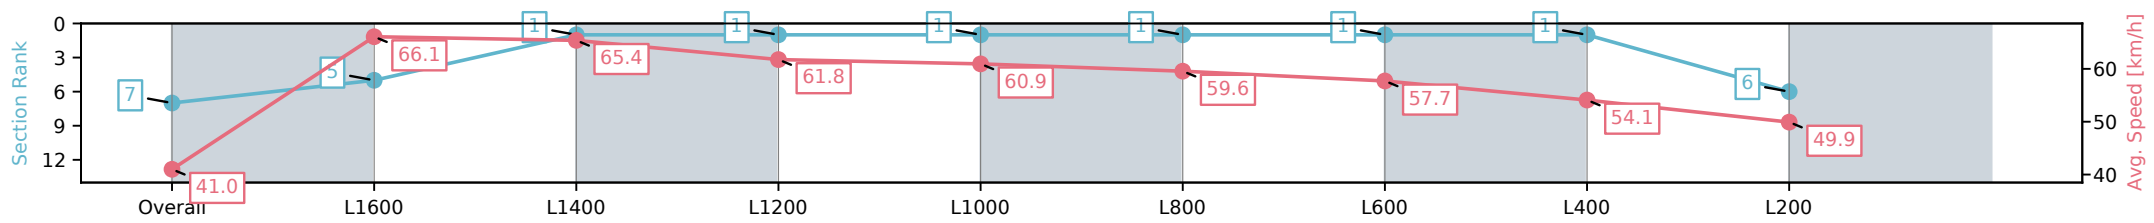

Sportsbet Gawler SA - Professional
 Race 5: Magain Fielke Real Estate Gawler Benchmark 56
 Handicap - 1700m

25 October 2024 - 5:20PM

Track Rating: Good 4, Weather: Fine, Rail Position: True

Section	Overall	L1600	L1400	L1200	L1000	L800	L600	L400	L200
Section Times	1:46.62 [7] (0:08.78)	1:37.84 [5] (0:10.93)	1:26.91 [1] (0:10.97)	1:15.94 [1] (0:11.68)	1:04.26 [1] (0:11.84)	0:52.42 [1] (0:12.15)	0:40.27 [1] (0:12.52)	0:27.75 [1] (0:13.33)	0:14.42 [6] (0:14.42)
Average Speed [km/h]	41.0	66.1	65.4	61.8	60.9	59.6	57.7	54.1	49.9
Top Speed [km/h]	63.5	67.2	67.0	63.7	61.6	60.2	58.9	55.5	52.8
Avg. Dist. to Rail [m]	3.7	1.0	0.2	0.2	0.8	0.9	0.7	1.8	2.1
Avg. Stride Freq. [Hz]	2.4	2.4	2.3	2.2	2.2	2.2	2.2	2.2	2.1
Avg. Stride Length [m]	5.6	7.7	7.9	7.7	7.6	7.4	7.3	7.0	6.8