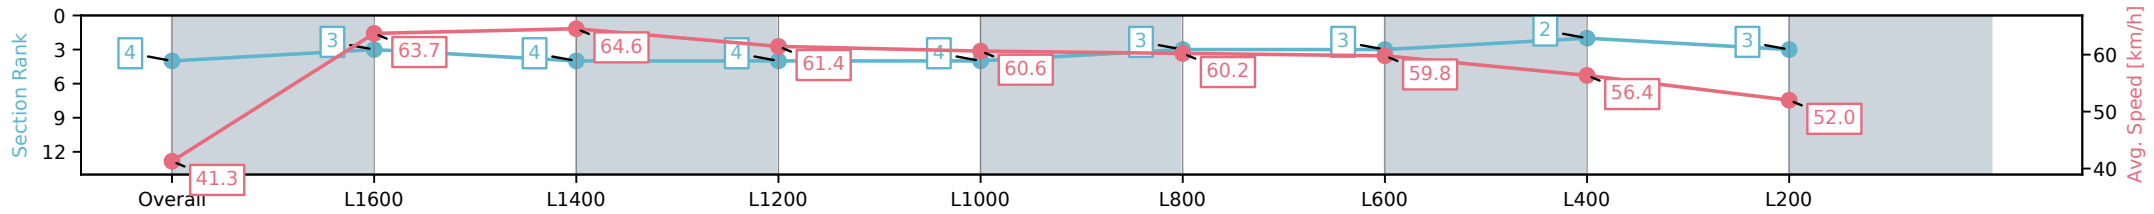

Horse/Jockey Name	JAYWICK/Justin Potter
Finish Rank	4
Fastest Section Time (Section)	0:11.17 (L1400)
Top Speed [km/h] (Section)	65.8 (L1600)
Race State	Finished

Sportsbet Gawler SA - Professional
Race 5: Magain Fielke Real Estate Gawler Benchmark 56
Handicap - 1700m

25 October 2024 - 5:20PM

Track Rating: Good 4, Weather: Fine, Rail Position: True

Section	Overall	L1600	L1400	L1200	L1000	L800	L600	L400	L200
Section Times	1:45.69 [4] (0:08.70)	1:36.99 [3] (0:11.26)	1:25.73 [4] (0:11.17)	1:14.56 [4] (0:11.68)	1:02.88 [4] (0:11.89)	0:50.99 [3] (0:12.02)	0:38.97 [3] (0:12.26)	0:26.71 [2] (0:12.88)	0:13.83 [3] (0:13.83)
Average Speed [km/h]	41.3	63.7	64.6	61.4	60.6	60.2	59.8	56.4	52.0
Top Speed [km/h]	61.1	64.6	65.8	63.6	60.9	61.1	62.3	57.5	54.5
Avg. Dist. to Rail [m]	0.9	0.5	0.7	0.8	0.4	1.0	3.3	4.9	4.7
Avg. Stride Freq. [Hz]	2.3	2.4	2.4	2.3	2.3	2.4	2.4	2.3	2.2
Avg. Stride Length [m]	6.0	7.3	7.5	7.3	7.3	7.1	7.0	6.7	6.5

- [ ] Ranking at each section and finish
- -:-:- No data available at this section
- NA No data available