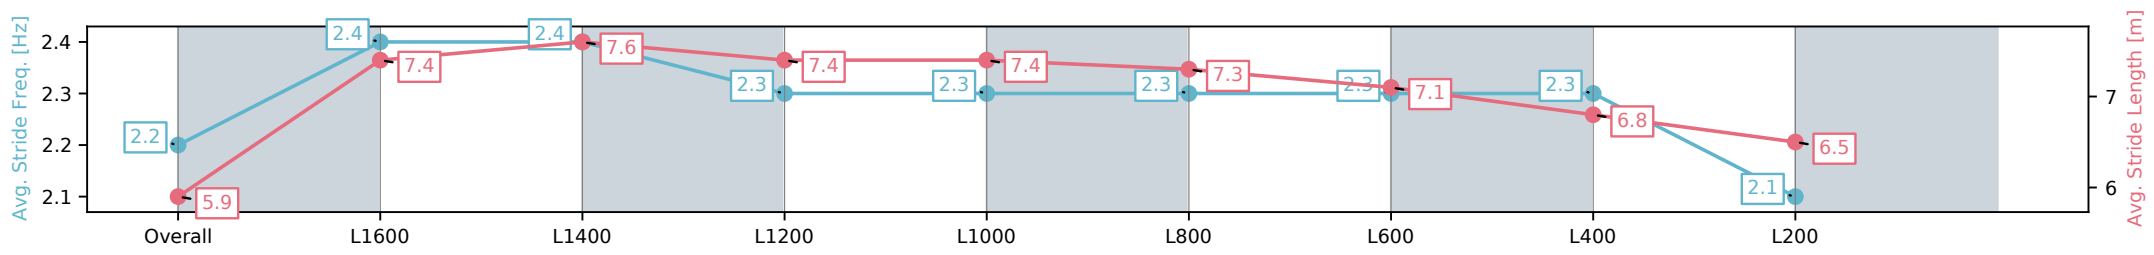

Horse/Jockey Name	AUGUSTA ROCK/Alana Livesey
Finish Rank	8
Fastest Section Time (Section)	0:11.21 (L1400)
Top Speed [km/h] (Section)	65.9 (L1600)
Race State	Finished

Sportsbet Gawler SA - Professional
Race 5: Magain Fielke Real Estate Gawler Benchmark 56
Handicap - 1700m

25 October 2024 - 5:20PM

Track Rating: Good 4, Weather: Fine, Rail Position: True

Section	Overall	L1600	L1400	L1200	L1000	L800	L600	L400	L200
Section Times	1:47.10 [8] (0:08.91)	1:38.19 [7] (0:11.49)	1:26.70 [8] (0:11.21)	1:15.49 [8] (0:11.74)	1:03.75 [8] (0:11.89)	0:51.86 [9] (0:12.11)	0:39.75 [9] (0:12.27)	0:27.48 [9] (0:13.01)	0:14.47 [8] (0:14.47)
Average Speed [km/h]	40.1	63.6	64.6	61.1	60.9	60.6	59.9	55.9	49.7
Top Speed [km/h]	59.1	65.5	65.9	62.8	61.9	61.3	60.6	58.5	53.6
Avg. Dist. to Rail [m]	8.5	2.6	1.7	1.2	2.4	3.0	4.0	5.3	5.9
Avg. Stride Freq. [Hz]	2.2	2.4	2.4	2.3	2.3	2.3	2.3	2.3	2.1
Avg. Stride Length [m]	5.9	7.4	7.6	7.4	7.4	7.3	7.1	6.8	6.5

[ ] Ranking at each section and finish
-:-:- No data available at this section
NA No data available