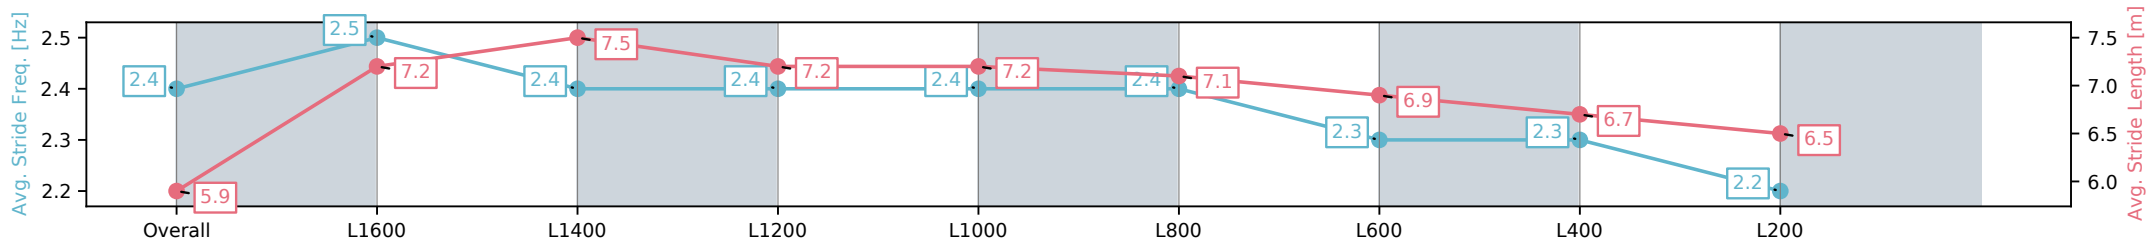

Sportsbet Gawler SA - Professional
 Race 5: Magain Fielke Real Estate Gawler Benchmark 56
 Handicap - 1700m

25 October 2024 - 5:20PM

Track Rating: Good 4, Weather: Fine, Rail Position: True

Section	Overall	L1600	L1400	L1200	L1000	L800	L600	L400	L200
Section Times	1:45.70 [5] (0:08.55)	1:37.15 [1] (0:11.27)	1:25.88 [2] (0:11.02)	1:14.86 [2] (0:11.66)	1:03.20 [2] (0:11.82)	0:51.38 [2] (0:12.16)	0:39.22 [2] (0:12.53)	0:26.69 [3] (0:12.92)	0:13.77 [4] (0:13.77)
Average Speed [km/h]	42.0	65.3	65.4	61.8	61.1	60.3	57.7	55.8	52.4
Top Speed [km/h]	61.9	66.7	67.0	63.9	61.7	61.0	59.3	56.7	54.4
Avg. Dist. to Rail [m]	6.3	3.4	2.4	1.4	1.7	2.1	1.5	2.1	3.1
Avg. Stride Freq. [Hz]	2.4	2.5	2.4	2.4	2.4	2.4	2.3	2.3	2.2
Avg. Stride Length [m]	5.9	7.2	7.5	7.2	7.2	7.2	7.1	6.9	6.5