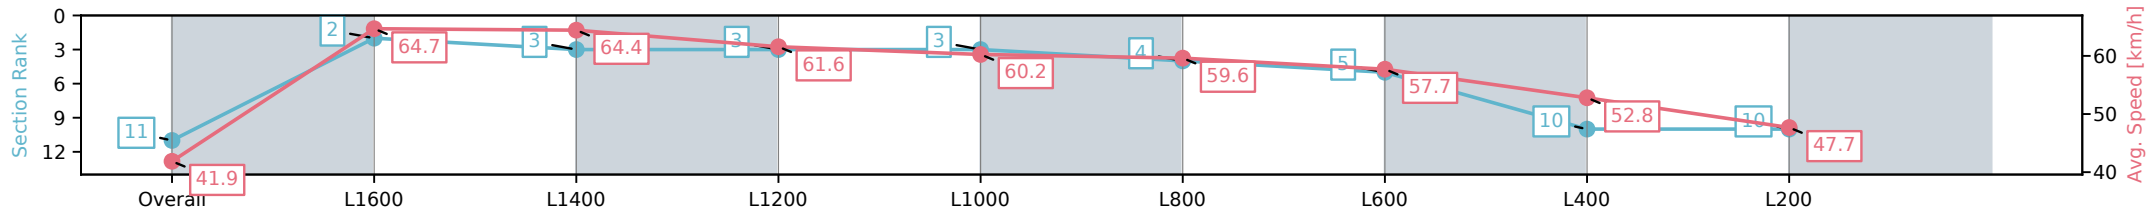

Horse/Jockey Name	KIRKLISTON BLU/Callan Murray
Finish Rank	11
Fastest Section Time (Section)	0:11.22 (L1400)
Top Speed [km/h] (Section)	65.9 (Overall)
Race State	Finished

Sportsbet Gawler SA - Professional
Race 5: Magain Fielke Real Estate Gawler Benchmark 56
Handicap - 1700m

25 October 2024 - 5:20PM

Track Rating: Good 4, Weather: Fine, Rail Position: True

Section	Overall	L1600	L1400	L1200	L1000	L800	L600	L400	L200
Section Times	1:48.51 [11] (0:08.63)	1:39.88 [2] (0:11.23)	1:28.65 [3] (0:11.22)	1:17.43 [3]	1:05.73 [3] (0:11.95)	0:53.78 [4] (0:12.28)	0:41.49 [5] (0:12.64)	0:28.85 [10] (0:13.75)	0:15.10 [10] (0:15.10)
Average Speed [km/h]	41.9	64.7	64.4	61.6	60.2	59.6	57.7	52.8	47.7
Top Speed [km/h]	62.3	65.9	65.7	63.6	61.2	60.7	59.8	56.1	49.8
Avg. Dist. to Rail [m]	4.9	2.0	1.1	1.1	1.7	2.4	2.6	5.0	6.6
Avg. Stride Freq. [Hz]	2.3	2.4	2.4	2.3	2.3	2.4	2.3	2.2	2.1
Avg. Stride Length [m]	5.9	7.4	7.6	7.4	7.3	7.0	7.0	6.7	6.2

[ ] Ranking at each section and finish
-:-:- No data available at this section
NA No data available