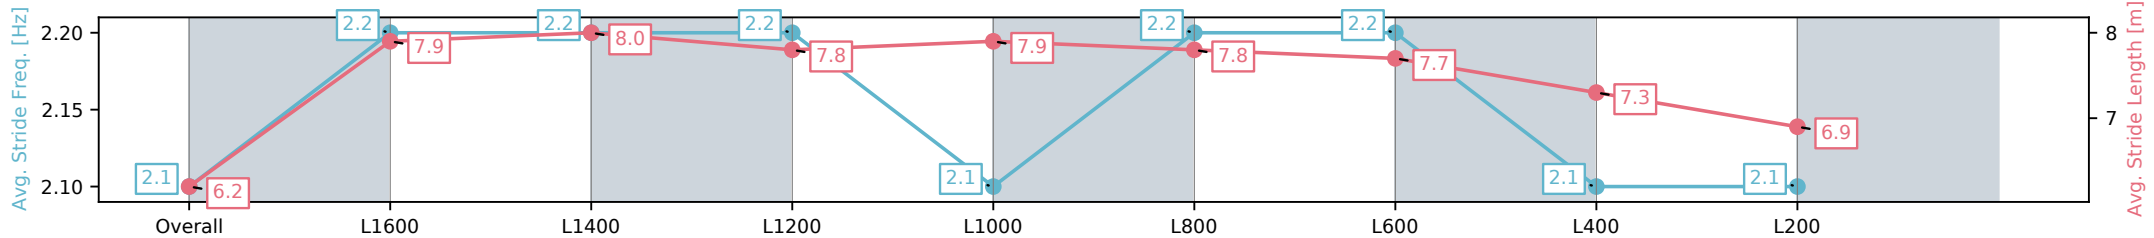

Horse/Jockey Name	THINK TANK/Jessica Eaton
Finish Rank	6
Fastest Section Time (Section)	0:11.24 (L1400)
Top Speed [km/h] (Section)	65.0 (L1600)
Race State	Finished

Sportsbet Gawler SA - Professional
Race 5: Magain Fielke Real Estate Gawler Benchmark 56
Handicap - 1700m

25 October 2024 - 5:20PM

Track Rating: Good 4, Weather: Fine, Rail Position: True

Section	Overall	L1600	L1400	L1200	L1000	L800	L600	L400	L200
Section Times	1:46.17 [6] (0:09.10)	1:37.07 [10] (0:11.50)	1:25.57 [10] (0:11.24)	1:14.33 [10] (0:11.81)	1:02.52 [11] (0:11.88)	0:50.64 [11] (0:11.90)	0:38.74 [10] (0:11.85)	0:26.89 [6] (0:12.81)	0:14.08 [5] (0:14.08)
Average Speed [km/h]	39.4	63.0	64.2	60.9	60.9	61.3	61.0	56.3	51.2
Top Speed [km/h]	60.2	64.2	65.0	63.3	61.2	62.4	62.5	59.4	54.3
Avg. Dist. to Rail [m]	6.2	1.4	1.3	0.7	1.5	1.8	0.9	1.3	1.8
Avg. Stride Freq. [Hz]	2.1	2.2	2.2	2.2	2.1	2.2	2.2	2.1	2.1
Avg. Stride Length [m]	6.2	7.9	8.0	7.8	7.9	7.8	7.7	7.3	6.9

Report Created: Fri 25 October 2024 18:03:02 GMT+11 (Note: Timing is based on positional data)

[ ] Ranking at each section and finish
-:-:- No data available at this section
NA No data available