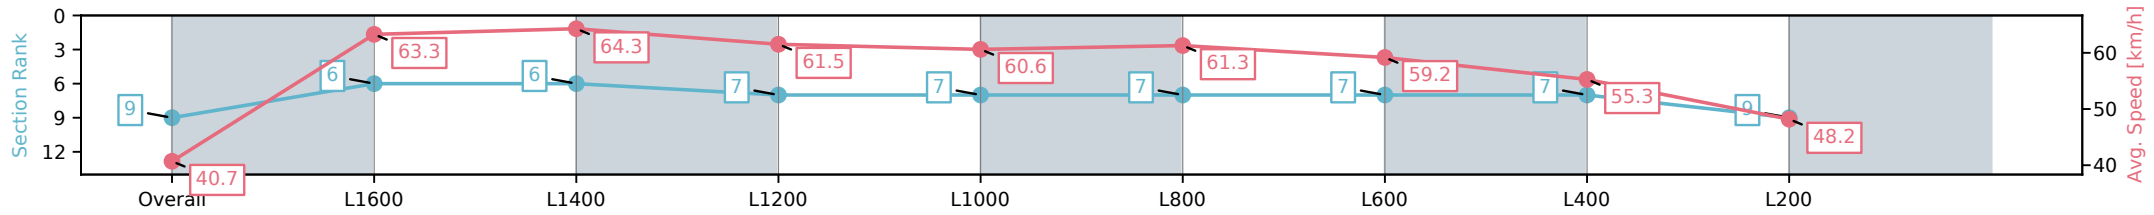

Horse/Jockey Name	KING HALSTON/Ben Price
Finish Rank	9
Fastest Section Time (Section)	0:11.25 (L1400)
Top Speed [km/h] (Section)	65.5 (L1600)
Race State	Finished

Sportsbet Gawler SA - Professional
Race 5: Magain Fielke Real Estate Gawler Benchmark 56
Handicap - 1700m

25 October 2024 - 5:20PM

Track Rating: Good 4, Weather: Fine, Rail Position: True

Section	Overall	L1600	L1400	L1200	L1000	L800	L600	L400	L200
Section Times	1:47.61 [9] (0:08.81)	1:38.80 [6] (0:11.54)	1:27.26 [6] (0:11.25)	1:16.01 [7] (0:11.73)	1:04.28 [7] (0:11.89)	0:52.39 [7] (0:11.96)	0:40.43 [7] (0:12.32)	0:28.11 [7] (0:13.16)	0:14.95 [9] (0:14.95)
Average Speed [km/h]	40.7	63.3	64.3	61.5	60.6	61.3	59.2	55.3	48.2
Top Speed [km/h]	60.6	65.3	65.5	63.1	61.4	61.5	60.9	57.4	52.4
Avg. Dist. to Rail [m]	7.4	2.5	2.0	1.2	1.7	2.2	3.3	4.8	4.7
Avg. Stride Freq. [Hz]	2.1	2.2	2.2	2.1	2.1	2.1	2.1	2.0	1.9
Avg. Stride Length [m]	6.4	8.1	8.2	8.1	8.0	8.0	7.9	7.5	7.0

Report Created: Fri 25 October 2024 18:03:06 GMT+11 (Note: Timing is based on positional data)

[ ] Ranking at each section and finish
-:-:- No data available at this section
NA No data available