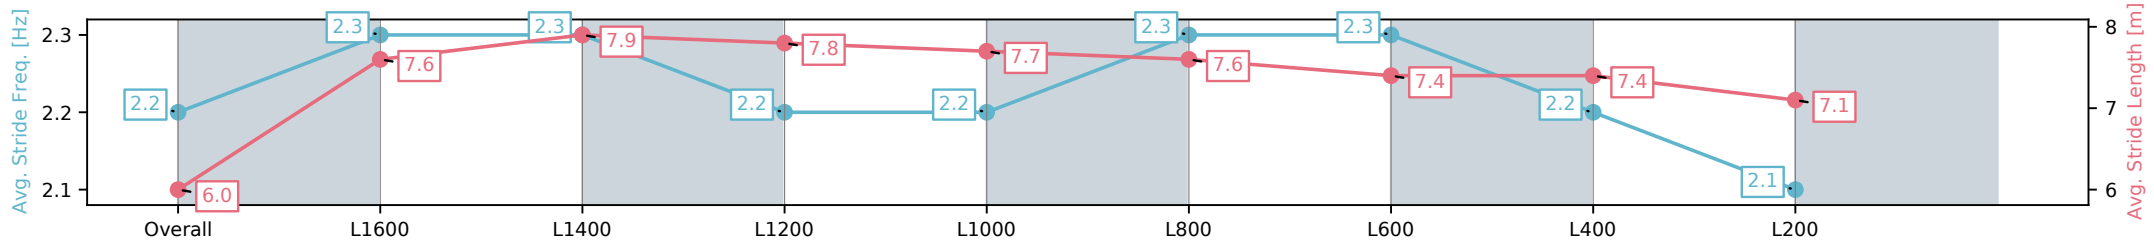

Sportsbet Gawler SA - Professional
 Race 5: Magain Fielke Real Estate Gawler Benchmark 56
 Handicap - 1700m

25 October 2024 - 5:20PM

Track Rating: Good 4, Weather: Fine, Rail Position: True

Section	Overall	L1600	L1400	L1200	L1000	L800	L600	L400	L200
Section Times	1:45.51 [3] (0:08.99)	1:36.52 [9] (0:11.80)	1:24.72 [11] (0:11.09)	1:13.63 [11] (0:11.73)	1:01.90 [10] (0:11.91)	0:49.99 [10] (0:11.98)	0:38.01 [11] (0:12.07)	0:25.94 [8] (0:12.66)	0:13.28 [7] (0:13.28)
Average Speed [km/h]	40.3	62.7	65.2	61.3	60.7	61.5	61.0	57.9	54.2
Top Speed [km/h]	58.7	65.7	66.1	63.9	61.8	62.2	62.0	60.0	56.2
Avg. Dist. to Rail [m]	11.6	4.6	2.0	2.1	2.6	3.1	5.3	7.0	8.1
Avg. Stride Freq. [Hz]	2.2	2.3	2.3	2.2	2.2	2.3	2.3	2.2	2.1
Avg. Stride Length [m]	6.0	7.6	7.9	7.8	7.7	7.6	7.4	7.4	7.1