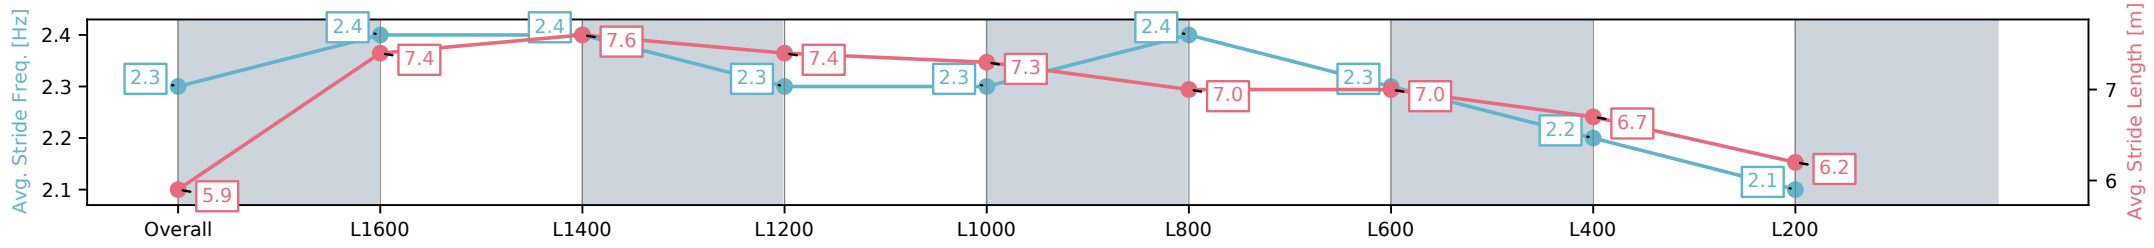

Horse/Jockey Name	KIRKLISTON BLU/Callan Murray
Finish Rank	11
Fastest Section Time (Section)	0:11.22 (L1400)
Top Speed [km/h] (Section)	65.9 (Overall)
Race State	Finished

Sportsbet Gawler SA - Professional
Race 5: Magain Fielke Real Estate Gawler Benchmark 56
Handicap - 1700m

25 October 2024 - 5:20PM

Track Rating: Good 4, Weather: Fine, Rail Position: True

Section	Overall	L1600	L1400	L1200	L1000	L800	L600	L400	L200
Section Times	1:48.51 [11] (0:08.63)	1:39.88 [2] (0:11.23)	1:28.65 [3] (0:11.22)	1:17.43 [3]	1:05.73 [3] (0:11.95)	0:53.78 [4] (0:12.28)	0:41.49 [5] (0:12.64)	0:28.85 [10] (0:13.75)	0:15.10 [10] (0:15.10)
Average Speed [km/h]	41.9	64.7	64.4	61.6	60.2	59.6	57.7	52.8	47.7
Top Speed [km/h]	62.3	65.9	65.7	63.6	61.2	60.7	59.8	56.1	49.8
Avg. Dist. to Rail [m]	4.9	2.0	1.1	1.1	1.7	2.4	2.6	5.0	6.6
Avg. Stride Freq. [Hz]	2.3	2.4	2.4	2.3	2.3	2.4	2.3	2.2	2.1
Avg. Stride Length [m]	5.9	7.4	7.6	7.4	7.3	7.0	7.0	6.7	6.2

[ ] Ranking at each section and finish
-:-:- No data available at this section
NA No data available