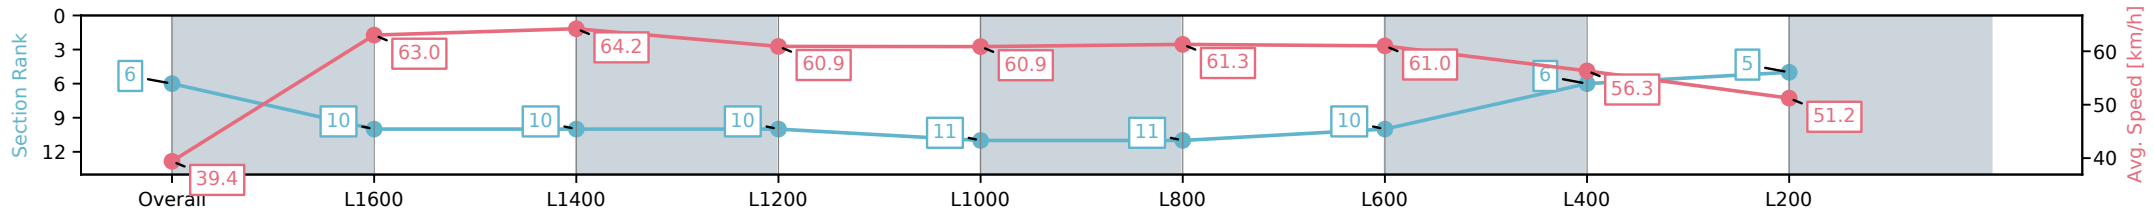

Horse/Jockey Name	THINK TANK/Jessica Eaton
Finish Rank	6
Fastest Section Time (Section)	0:11.24 (L1400)
Top Speed [km/h] (Section)	65.0 (L1600)
Race State	Finished

Sportsbet Gawler SA - Professional
Race 5: Magain Fielke Real Estate Gawler Benchmark 56
Handicap - 1700m

25 October 2024 - 5:20PM

Track Rating: Good 4, Weather: Fine, Rail Position: True

Section	Overall	L1600	L1400	L1200	L1000	L800	L600	L400	L200
Section Times	1:46.17 [6] (0:09.10)	1:37.07 [10] (0:11.50)	1:25.57 [10] (0:11.24)	1:14.33 [10] (0:11.81)	1:02.52 [11] (0:11.88)	0:50.64 [11] (0:11.90)	0:38.74 [10] (0:11.85)	0:26.89 [6] (0:12.81)	0:14.08 [5] (0:14.08)
Average Speed [km/h]	39.4	63.0	64.2	60.9	60.9	61.3	61.0	56.3	51.2
Top Speed [km/h]	60.2	64.2	65.0	63.3	61.2	62.4	62.5	59.4	54.3
Avg. Dist. to Rail [m]	6.2	1.4	1.3	0.7	1.5	1.8	0.9	1.3	1.8
Avg. Stride Freq. [Hz]	2.1	2.2	2.2	2.2	2.1	2.2	2.2	2.1	2.1
Avg. Stride Length [m]	6.2	7.9	8.0	7.8	7.9	7.8	7.7	7.3	6.9

Report Created: Fri 25 October 2024 18:03:02 GMT+11 (Note: Timing is based on positional data)

[ ] Ranking at each section and finish
-:-:- No data available at this section
NA No data available