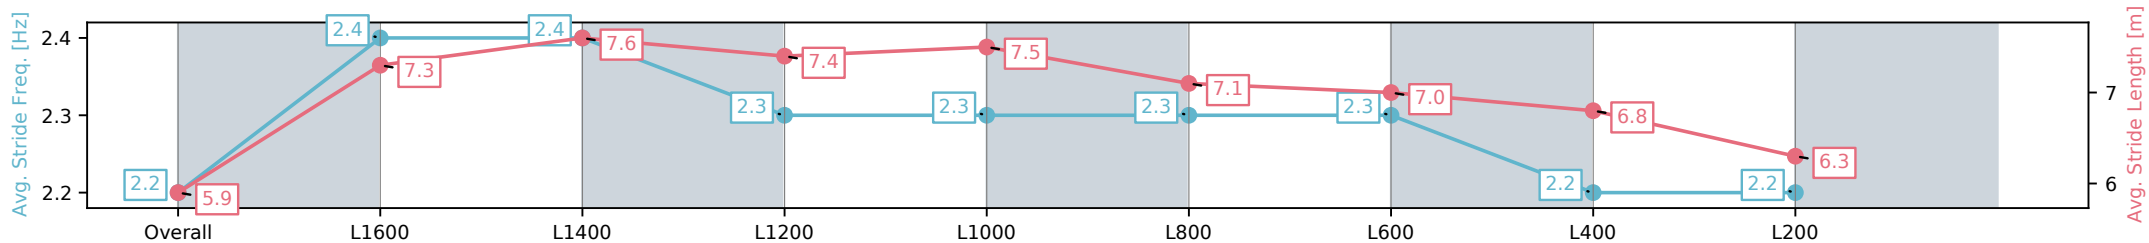

Horse/Jockey Name	OUR DESTRIER/Zoe Lloyd
Finish Rank	10
Fastest Section Time (Section)	0:11.06 (L1400)
Top Speed [km/h] (Section)	67.1 (L1600)
Race State	Finished

Sportsbet Gawler SA - Professional
Race 5: Magain Fielke Real Estate Gawler Benchmark 56
Handicap - 1700m

25 October 2024 - 5:20PM

Track Rating: Good 4, Weather: Fine, Rail Position: True

Section	Overall	L1600	L1400	L1200	L1000	L800	L600	L400	L200
Section Times	1:48.10 [10] (0:08.95)	1:39.15 [8] (0:11.41)	1:27.74 [7] (0:11.06)	1:16.68 [6] (0:11.67)	1:05.01 [5] (0:11.88)	0:53.13 [6] (0:12.34)	0:40.79 [8] (0:12.76)	0:28.03 [11] (0:13.46)	0:14.57 [11] (0:14.56)
Average Speed [km/h]	40.0	64.8	65.7	61.8	61.0	59.8	57.4	53.9	49.4
Top Speed [km/h]	60.0	66.8	67.1	63.6	61.6	60.3	58.9	55.6	52.2
Avg. Dist. to Rail [m]	10.3	4.9	3.7	2.5	2.6	3.6	4.2	5.2	7.8
Avg. Stride Freq. [Hz]	2.2	2.4	2.4	2.3	2.3	2.3	2.3	2.2	2.2
Avg. Stride Length [m]	5.9	7.3	7.6	7.4	7.5	7.1	7.0	6.8	6.3

Report Created: Fri 25 October 2024 18:03:07 GMT+11 (Note: Timing is based on positional data)

[ ] Ranking at each section and finish
-:-:- No data available at this section
NA No data available