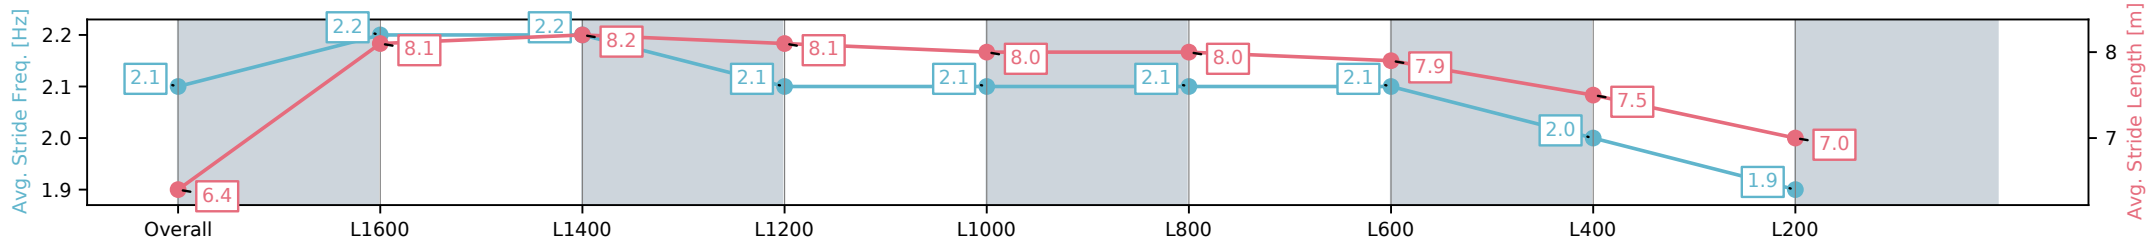

Horse/Jockey Name	KING HALSTON/Ben Price
Finish Rank	9
Fastest Section Time (Section)	0:11.25 (L1400)
Top Speed [km/h] (Section)	65.5 (L1600)
Race State	Finished

Sportsbet Gawler SA - Professional
Race 5: Magain Fielke Real Estate Gawler Benchmark 56
Handicap - 1700m

25 October 2024 - 5:20PM

Track Rating: Good 4, Weather: Fine, Rail Position: True

Section	Overall	L1600	L1400	L1200	L1000	L800	L600	L400	L200
Section Times	1:47.61 [9] (0:08.81)	1:38.80 [6] (0:11.54)	1:27.26 [6] (0:11.25)	1:16.01 [7] (0:11.73)	1:04.28 [7] (0:11.89)	0:52.39 [7] (0:11.96)	0:40.43 [7] (0:12.32)	0:28.11 [7] (0:13.16)	0:14.95 [9] (0:14.95)
Average Speed [km/h]	40.7	63.3	64.3	61.5	60.6	61.3	59.2	55.3	48.2
Top Speed [km/h]	60.6	65.3	65.5	63.1	61.4	61.5	60.9	57.4	52.4
Avg. Dist. to Rail [m]	7.4	2.5	2.0	1.2	1.7	2.2	3.3	4.8	4.7
Avg. Stride Freq. [Hz]	2.1	2.2	2.2	2.1	2.1	2.1	2.1	2.0	1.9
Avg. Stride Length [m]	6.4	8.1	8.2	8.1	8.0	8.0	7.9	7.5	7.0

Report Created: Fri 25 October 2024 18:03:06 GMT+11 (Note: Timing is based on positional data)

[ ] Ranking at each section and finish
-:-:- No data available at this section
NA No data available