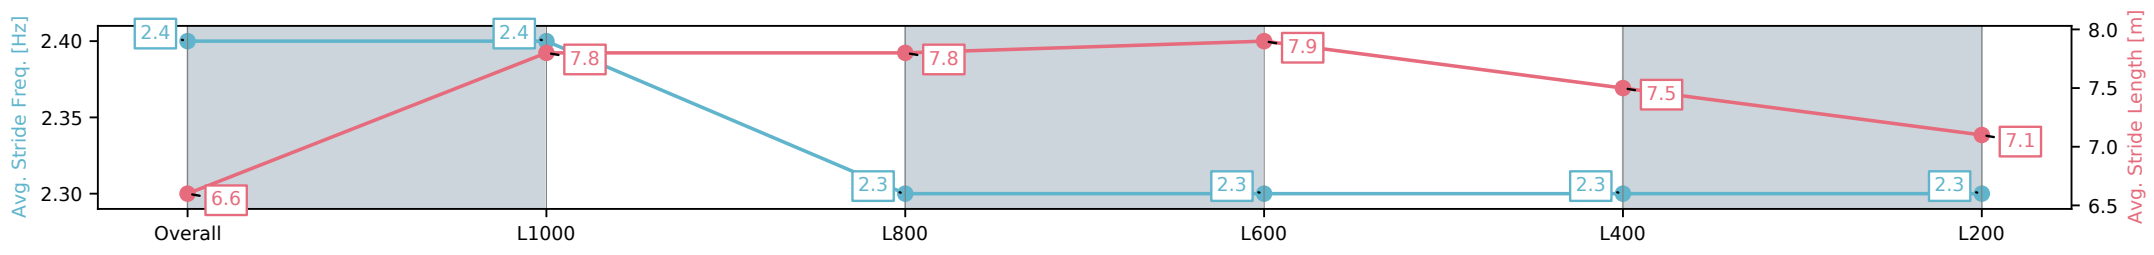

Section	Overall	L1000	L800	L600	L400	L200
Section Times	1:04.98 [1] (0:08.25)	0:56.73 [1] (0:10.71)	0:46.02 [1] (0:11.09)	0:34.93 [3] (0:11.02)	0:23.91 [1] (0:11.55)	0:12.36 [1] (0:12.36)
Average Speed [km/h]	43.9	67.3	65.0	65.5	62.5	58.3
Top Speed [km/h]	63.6	68.8	67.7	66.1	64.3	59.6
Avg. Dist. to Rail [m]	1.4	0.6	0.7	0.3	1.9	3.1
Avg. Stride Freq. [Hz]	2.4	2.4	2.3	2.3	2.3	2.3
Avg. Stride Length [m]	6.6	7.8	7.8	7.9	7.5	7.1