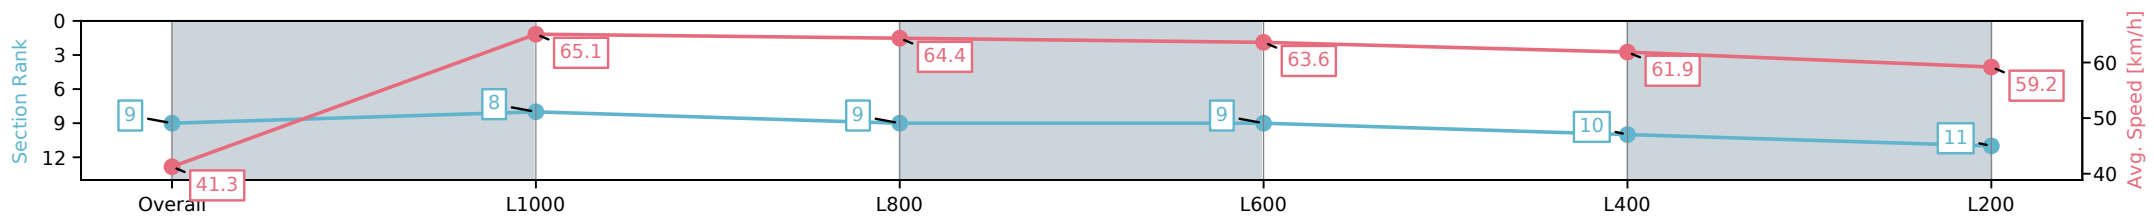

Horse/Jockey Name	TAKING OMAHA/Jason Holder
Finish Rank	9
Fastest Section Time (Section)	0:11.14 (L1000)
Top Speed [km/h] (Section)	68.3 (Overall)
Race State	Finished

Sportsbet Gawler SA - Professional
Race 3: Matrix Solar Solutions Maiden Plate - 1100m
25 October 2024 - 4:02PM
Track Rating: Good 4, Weather: Fine, Rail Position: True

Section	Overall	L1000	L800	L600	L400	L200
Section Times	1:06.24 [9] (0:08.72)	0:57.52 [8] (0:11.14)	0:46.38 [9] (0:11.25)	0:35.13 [9] (0:11.31)	0:23.82 [10] (0:11.64)	0:12.18 [11] (0:12.18)
Average Speed [km/h]	41.3	65.1	64.4	63.6	61.9	59.2
Top Speed [km/h]	60.7	68.3	66.5	64.2	64.1	61.7
Avg. Dist. to Rail [m]	6.5	2.3	1.0	0.5	1.9	5.3
Avg. Stride Freq. [Hz]	2.4	2.4	2.4	2.4	2.4	2.3
Avg. Stride Length [m]	6.1	7.5	7.4	7.5	7.3	7.2

[ ] Ranking at each section and finish
-:-:- No data available at this section
NA No data available