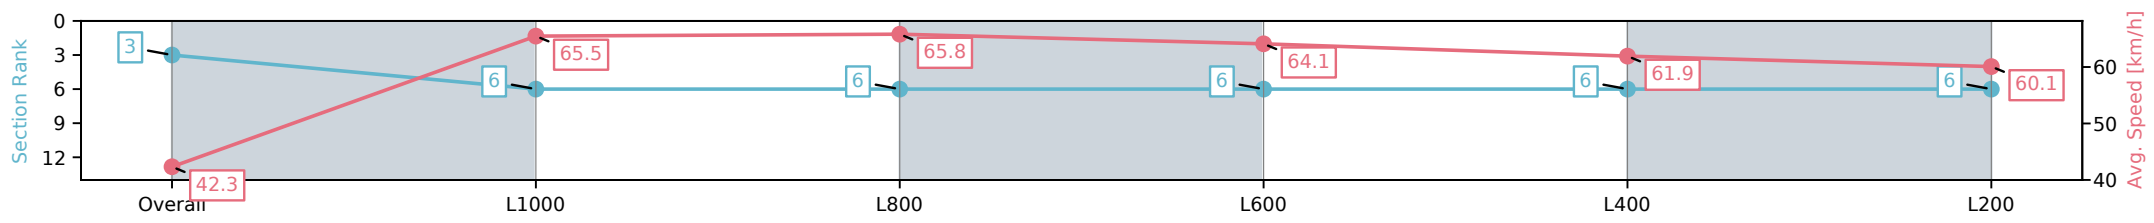

Sportsbet Gawler SA - Professional  
 Race 3: Matrix Solar Solutions Maiden Plate - 1100m  
 25 October 2024 - 4:02PM  
 Track Rating: Good 4, Weather: Fine, Rail Position: True

Section	Overall	L1000	L800	L600	L400	L200
Section Times	1:05.41 [3] (0:08.52)	0:56.89 [6] (0:11.03)	0:45.86 [6] (0:10.94)	0:34.92 [6] (0:11.25)	0:23.67 [6] (0:11.70)	0:11.97 [6] (0:11.97)
Average Speed [km/h]	42.3	65.5	65.8	64.1	61.9	60.1
Top Speed [km/h]	64.3	66.7	66.8	65.9	63.8	61.6
Avg. Dist. to Rail [m]	4.7	2.7	0.4	0.6	3.9	7.4
Avg. Stride Freq. [Hz]	2.4	2.4	2.4	2.3	2.4	2.4
Avg. Stride Length [m]	6.2	7.6	7.7	7.6	7.3	7.0