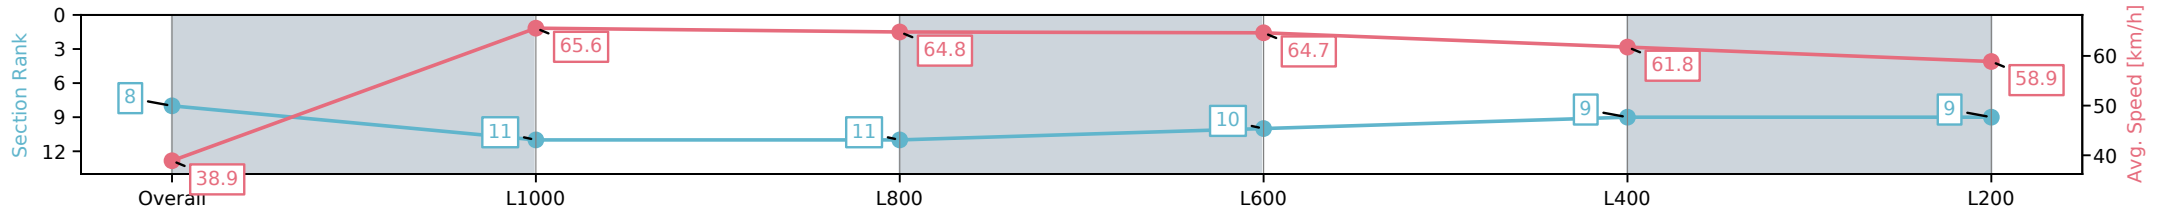

Horse/Jockey Name	MAGIC MARINER/Alan Lai
Finish Rank	8
Fastest Section Time (Section)	0:10.95 (L800)
Top Speed [km/h] (Section)	69.0 (Overall)
Race State	Finished

Sportsbet Gawler SA - Professional
Race 3: Matrix Solar Solutions Maiden Plate - 1100m
25 October 2024 - 4:02PM
Track Rating: Good 4, Weather: Fine, Rail Position: True

Section	Overall	L1000	L800	L600	L400	L200
Section Times	1:06.12 [8] (0:09.25)	0:56.87 [11] (0:11.04)	0:45.83 [11] (0:10.95)	0:34.88 [10] (0:11.03)	0:23.85 [9] (0:11.66)	0:12.19 [9] (0:12.19)
Average Speed [km/h]	38.9	65.6	64.8	64.7	61.8	58.9
Top Speed [km/h]	59.5	69.0	66.7	66.7	64.0	60.7
Avg. Dist. to Rail [m]	8.6	1.7	2.6	2.5	0.7	1.3
Avg. Stride Freq. [Hz]	2.4	2.7	2.5	2.4	2.3	2.3
Avg. Stride Length [m]	5.6	6.9	7.2	7.5	7.4	7.2

Report Created: Fri 25 October 2024 16:55:28 GMT+11 (Note: Timing is based on positional data)

[ ] Ranking at each section and finish
-:-:- No data available at this section
NA No data available