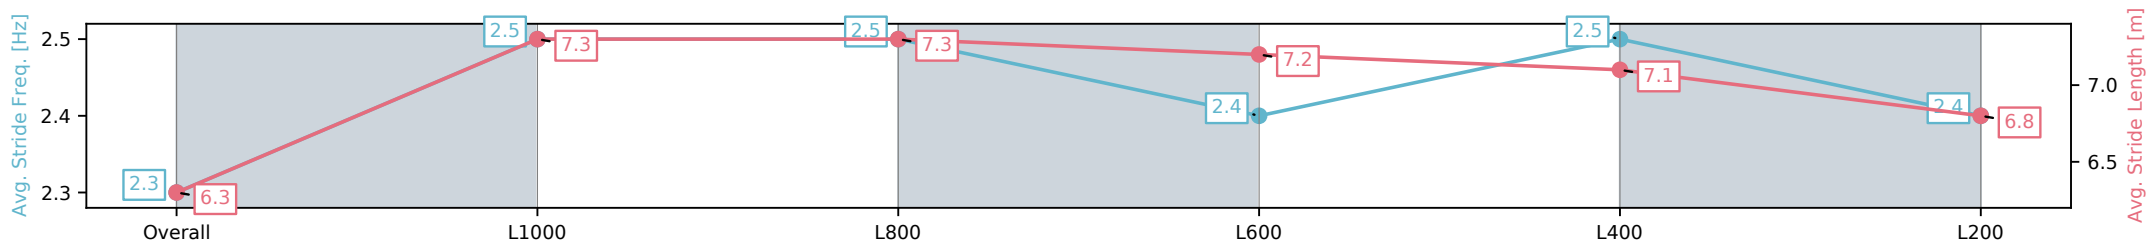

Sportsbet Gawler SA - Professional  
 Race 3: Matrix Solar Solutions Maiden Plate - 1100m  
 25 October 2024 - 4:02PM  
 Track Rating: Good 4, Weather: Fine, Rail Position: True

Section	Overall	L1000	L800	L600	L400	L200
Section Times	1:05.74 [5] (0:08.89)	0:56.85 [10] (0:10.89)	0:45.96 [8] (0:11.05)	0:34.91 [8] (0:11.30)	0:23.61 [8] (0:11.34)	0:12.27 [7] (0:12.27)
Average Speed [km/h]	40.5	66.1	64.7	63.4	63.6	58.7
Top Speed [km/h]	61.9	67.7	66.4	64.6	64.2	61.1
Avg. Dist. to Rail [m]	5.6	0.7	0.9	0.9	0.3	1.1
Avg. Stride Freq. [Hz]	2.3	2.5	2.5	2.4	2.5	2.4
Avg. Stride Length [m]	6.3	7.3	7.3	7.2	7.1	6.8