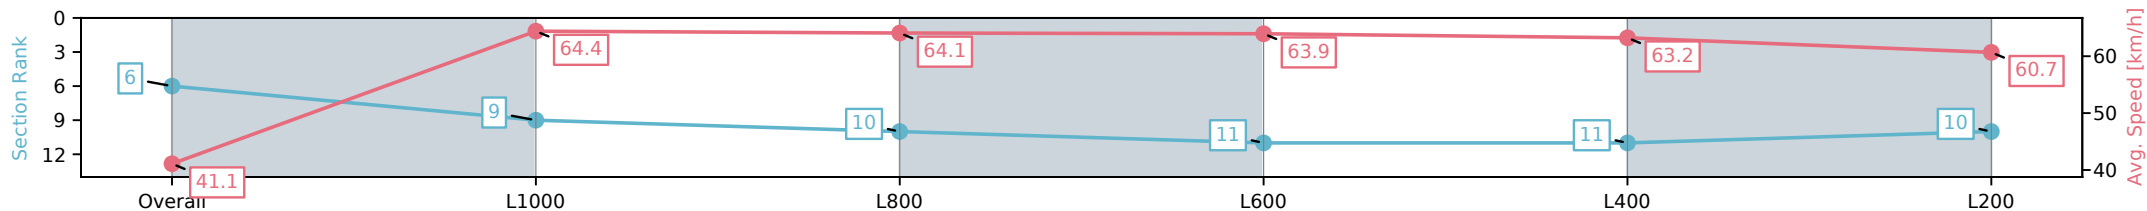

Sportsbet Gawler SA - Professional  
 Race 3: Matrix Solar Solutions Maiden Plate - 1100m  
 25 October 2024 - 4:02PM  
 Track Rating: Good 4, Weather: Fine, Rail Position: True

Section	Overall	L1000	L800	L600	L400	L200
Section Times	1:05.88 [6] (0:08.74)	0:57.14 [9] (0:11.26)	0:45.88 [10] (0:11.30)	0:34.58 [11] (0:11.28)	0:23.29 [11] (0:11.45)	0:11.84 [10] (0:11.84)
Average Speed [km/h]	41.1	64.4	64.1	63.9	63.2	60.7
Top Speed [km/h]	60.4	66.8	65.4	64.5	64.2	62.8
Avg. Dist. to Rail [m]	8.5	3.8	0.6	0.5	4.0	6.8
Avg. Stride Freq. [Hz]	2.3	2.3	2.3	2.3	2.3	2.3
Avg. Stride Length [m]	6.4	7.7	7.7	7.8	7.7	7.5