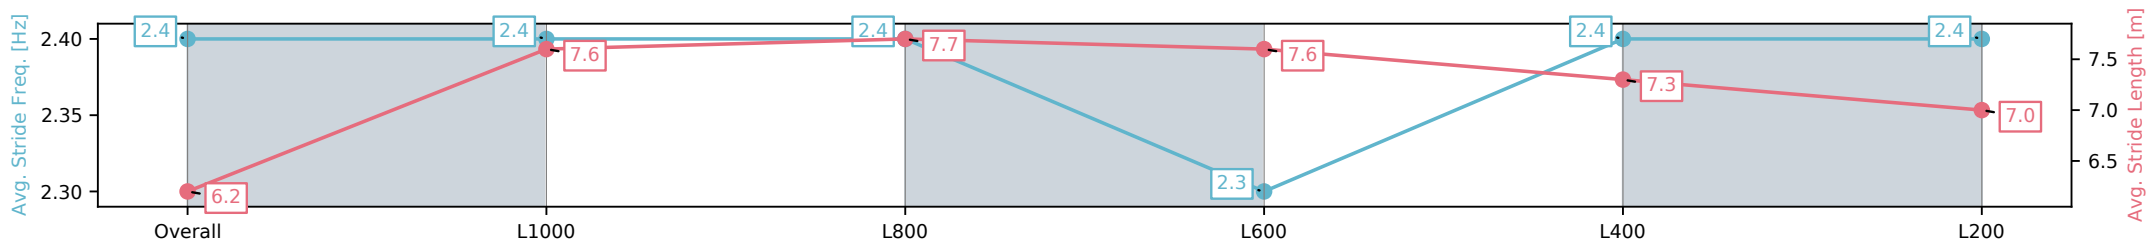

Sportsbet Gawler SA - Professional  
 Race 3: Matrix Solar Solutions Maiden Plate - 1100m  
 25 October 2024 - 4:02PM  
 Track Rating: Good 4, Weather: Fine, Rail Position: True

Section	Overall	L1000	L800	L600	L400	L200
Section Times	1:05.41 [3] (0:08.52)	0:56.89 [6] (0:11.03)	0:45.86 [6] (0:10.94)	0:34.92 [6] (0:11.25)	0:23.67 [6] (0:11.70)	0:11.97 [6] (0:11.97)
Average Speed [km/h]	42.3	65.5	65.8	64.1	61.9	60.1
Top Speed [km/h]	64.3	66.7	66.8	65.9	63.8	61.6
Avg. Dist. to Rail [m]	4.7	2.7	0.4	0.6	3.9	7.4
Avg. Stride Freq. [Hz]	2.4	2.4	2.4	2.3	2.4	2.4
Avg. Stride Length [m]	6.2	7.6	7.7	7.6	7.3	7.0