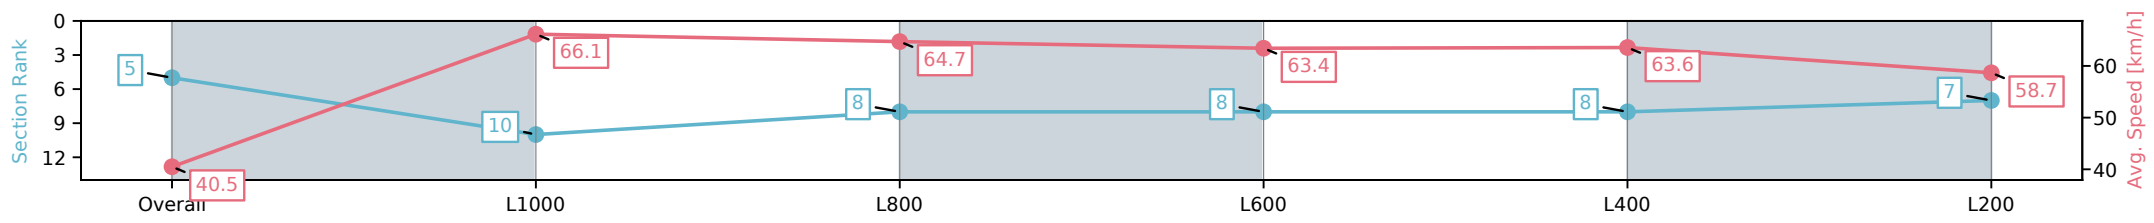

Sportsbet Gawler SA - Professional  
 Race 3: Matrix Solar Solutions Maiden Plate - 1100m  
 25 October 2024 - 4:02PM  
 Track Rating: Good 4, Weather: Fine, Rail Position: True

Section	Overall	L1000	L800	L600	L400	L200
Section Times	1:05.74 [5] (0:08.89)	0:56.85 [10] (0:10.89)	0:45.96 [8] (0:11.05)	0:34.91 [8] (0:11.30)	0:23.61 [8] (0:11.34)	0:12.27 [7] (0:12.27)
Average Speed [km/h]	40.5	66.1	64.7	63.4	63.6	58.7
Top Speed [km/h]	61.9	67.7	66.4	64.6	64.2	61.1
Avg. Dist. to Rail [m]	5.6	0.7	0.9	0.9	0.3	1.1
Avg. Stride Freq. [Hz]	2.3	2.5	2.5	2.4	2.5	2.4
Avg. Stride Length [m]	6.3	7.3	7.3	7.2	7.1	6.8