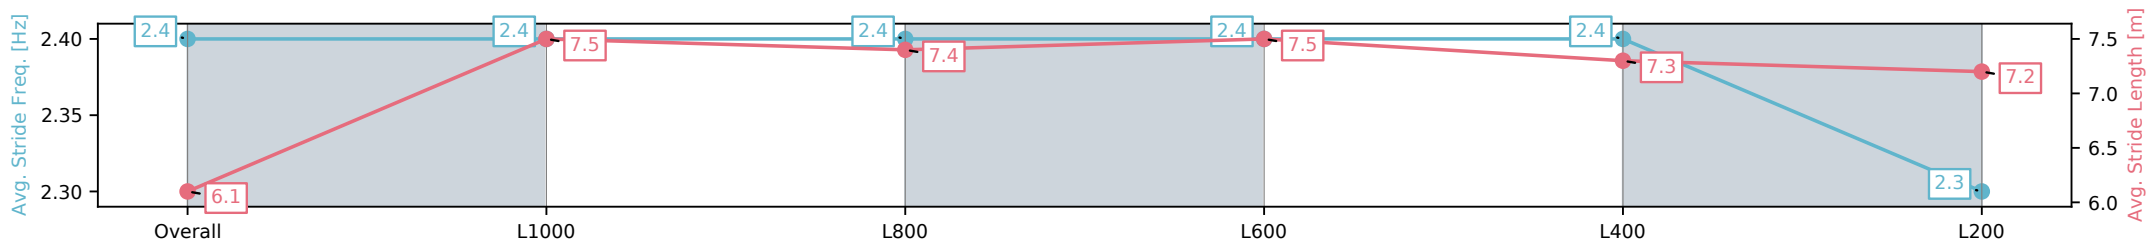

Sportsbet Gawler SA - Professional  
 Race 3: Matrix Solar Solutions Maiden Plate - 1100m  
 25 October 2024 - 4:02PM  
 Track Rating: Good 4, Weather: Fine, Rail Position: True

Section	Overall	L1000	L800	L600	L400	L200
Section Times	1:06.12 [8] (0:09.25)	0:56.87 [11] (0:11.04)	0:45.83 [11] (0:10.95)	0:34.88 [10] (0:11.03)	0:23.85 [9] (0:11.66)	0:12.19 [9] (0:12.19)
Average Speed [km/h]	38.9	65.6	64.8	64.7	61.8	58.9
Top Speed [km/h]	59.5	69.0	66.7	66.7	64.0	60.7
Avg. Dist. to Rail [m]	8.6	1.7	2.6	2.5	0.7	1.3
Avg. Stride Freq. [Hz]	2.4	2.7	2.5	2.4	2.3	2.3
Avg. Stride Length [m]	5.6	6.9	7.2	7.5	7.4	7.2

Report Created: Fri 25 October 2024 16:55:28 GMT+11 (Note: Timing is based on positional data)

[ ] Ranking at each section and finish  
 -:-:- No data available at this section  
 NA No data available

Horse/Jockey Name	TAKING OMAHA/Jason Holder
Finish Rank	9
Fastest Section Time (Section)	0:11.14 (L1000)
Top Speed [km/h] (Section)	68.3 (Overall)
Race State	Finished

Sportsbet Gawler SA - Professional  
 Race 3: Matrix Solar Solutions Maiden Plate - 1100m  
 25 October 2024 - 4:02PM  
 Track Rating: Good 4, Weather: Fine, Rail Position: True

Section	Overall	L1000	L800	L600	L400	L200
Section Times	1:06.24 [9] (0:08.72)	0:57.52 [8] (0:11.14)	0:46.38 [9] (0:11.25)	0:35.13 [9] (0:11.31)	0:23.82 [10] (0:11.64)	0:12.18 [11] (0:12.18)
Average Speed [km/h]	41.3	65.1	64.4	63.6	61.9	59.2
Top Speed [km/h]	60.7	68.3	66.5	64.2	64.1	61.7
Avg. Dist. to Rail [m]	6.5	2.3	1.0	0.5	1.9	5.3
Avg. Stride Freq. [Hz]	2.4	2.4	2.4	2.4	2.4	2.3
Avg. Stride Length [m]	6.1	7.5	7.4	7.5	7.3	7.2