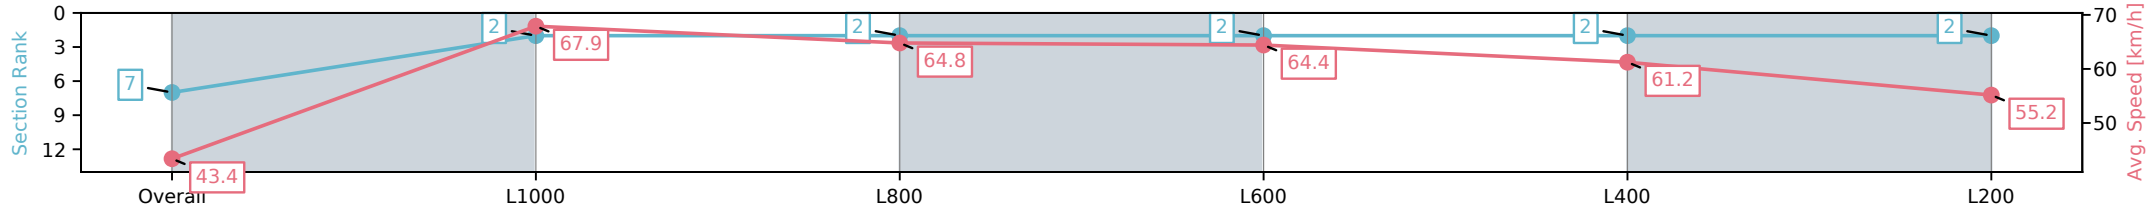

Sportsbet Gawler SA - Professional  
 Race 3: Matrix Solar Solutions Maiden Plate - 1100m  
 25 October 2024 - 4:02PM  
 Track Rating: Good 4, Weather: Fine, Rail Position: True

Section	Overall	L1000	L800	L600	L400	L200
Section Times	1:06.01 [7] (0:08.28)	0:57.72 [2] (0:10.68)	0:47.04 [2] (0:11.06)	0:35.98 [2] (0:11.13)	0:24.85 [2] (0:11.82)	0:13.03 [2] (0:13.03)
Average Speed [km/h]	43.4	67.9	64.8	64.4	61.2	55.2
Top Speed [km/h]	65.1	68.8	67.1	66.4	62.6	59.0
Avg. Dist. to Rail [m]	8.6	2.9	1.3	0.9	1.8	3.0
Avg. Stride Freq. [Hz]	2.6	2.6	2.5	2.5	2.5	2.4
Avg. Stride Length [m]	6.1	7.2	7.1	7.0	6.9	6.5