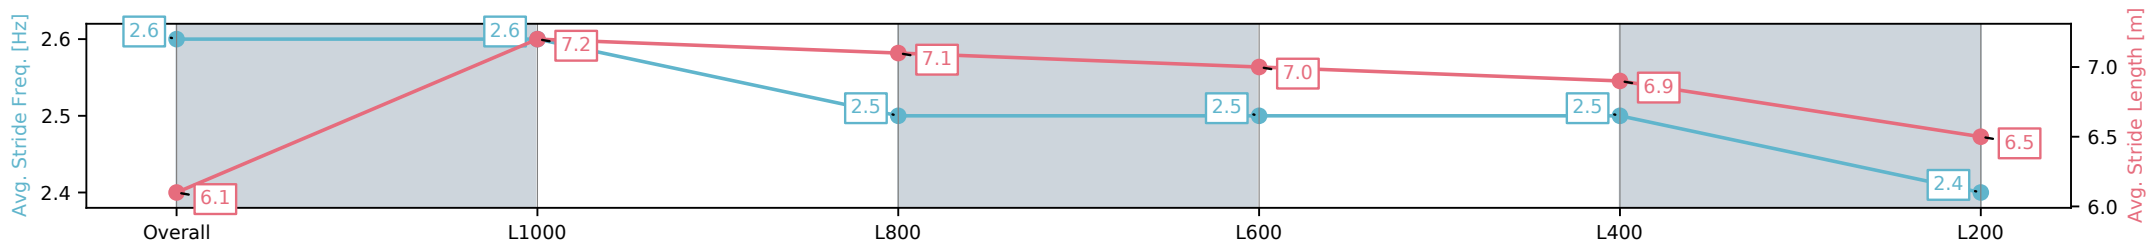

Sportsbet Gawler SA - Professional  
 Race 3: Matrix Solar Solutions Maiden Plate - 1100m  
 25 October 2024 - 4:02PM  
 Track Rating: Good 4, Weather: Fine, Rail Position: True

Section	Overall	L1000	L800	L600	L400	L200
Section Times	1:06.01 [7] (0:08.28)	0:57.72 [2] (0:10.68)	0:47.04 [2] (0:11.06)	0:35.98 [2] (0:11.13)	0:24.85 [2] (0:11.82)	0:13.03 [2] (0:13.03)
Average Speed [km/h]	43.4	67.9	64.8	64.4	61.2	55.2
Top Speed [km/h]	65.1	68.8	67.1	66.4	62.6	59.0
Avg. Dist. to Rail [m]	8.6	2.9	1.3	0.9	1.8	3.0
Avg. Stride Freq. [Hz]	2.6	2.6	2.5	2.5	2.5	2.4
Avg. Stride Length [m]	6.1	7.2	7.1	7.0	6.9	6.5