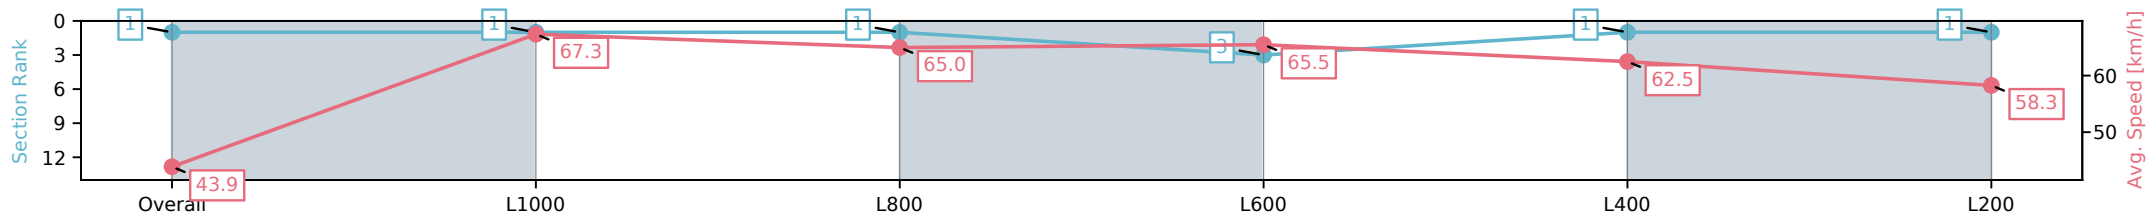

Section	Overall	L1000	L800	L600	L400	L200
Section Times	1:04.98 [1] (0:08.25)	0:56.73 [1] (0:10.71)	0:46.02 [1] (0:11.09)	0:34.93 [3] (0:11.02)	0:23.91 [1] (0:11.55)	0:12.36 [1] (0:12.36)
Average Speed [km/h]	43.9	67.3	65.0	65.5	62.5	58.3
Top Speed [km/h]	63.6	68.8	67.7	66.1	64.3	59.6
Avg. Dist. to Rail [m]	1.4	0.6	0.7	0.3	1.9	3.1
Avg. Stride Freq. [Hz]	2.4	2.4	2.3	2.3	2.3	2.3
Avg. Stride Length [m]	6.6	7.8	7.8	7.9	7.5	7.1