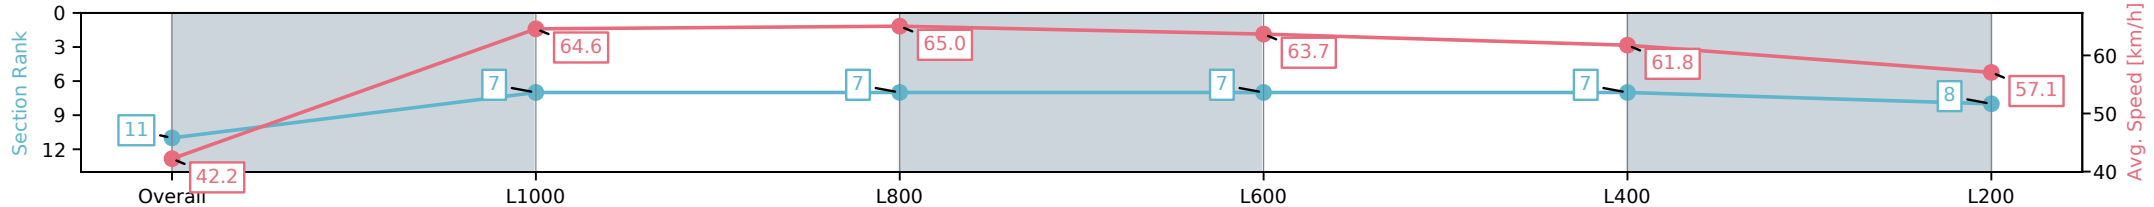

Horse/Jockey Name	FOXY MONSTER/Justin Potter
Finish Rank	11
Fastest Section Time (Section)	0:11.06 (L800)
Top Speed [km/h] (Section)	65.9 (L1000)
Race State	Finished

Sportsbet Gawler SA - Professional
Race 3: Matrix Solar Solutions Maiden Plate - 1100m
25 October 2024 - 4:02PM
Track Rating: Good 4, Weather: Fine, Rail Position: True

Section	Overall	L1000	L800	L600	L400	L200
Section Times	1:06.44 [11] (0:08.54)	0:57.90 [7] (0:11.21)	0:46.69 [7] (0:11.06)	0:35.63 [7] (0:11.31)	0:24.32 [7] (0:11.71)	0:12.61 [8] (0:12.61)
Average Speed [km/h]	42.2	64.6	65.0	63.7	61.8	57.1
Top Speed [km/h]	63.1	65.7	65.9	64.7	63.9	59.4
Avg. Dist. to Rail [m]	4.1	2.8	0.7	0.3	2.8	3.4
Avg. Stride Freq. [Hz]	2.4	2.4	2.4	2.4	2.4	2.3
Avg. Stride Length [m]	6.2	7.4	7.4	7.3	7.2	6.9

Report Created: Fri 25 October 2024 16:55:31 GMT+11 (Note: Timing is based on positional data)

[ ] Ranking at each section and finish
-:-:- No data available at this section
NA No data available