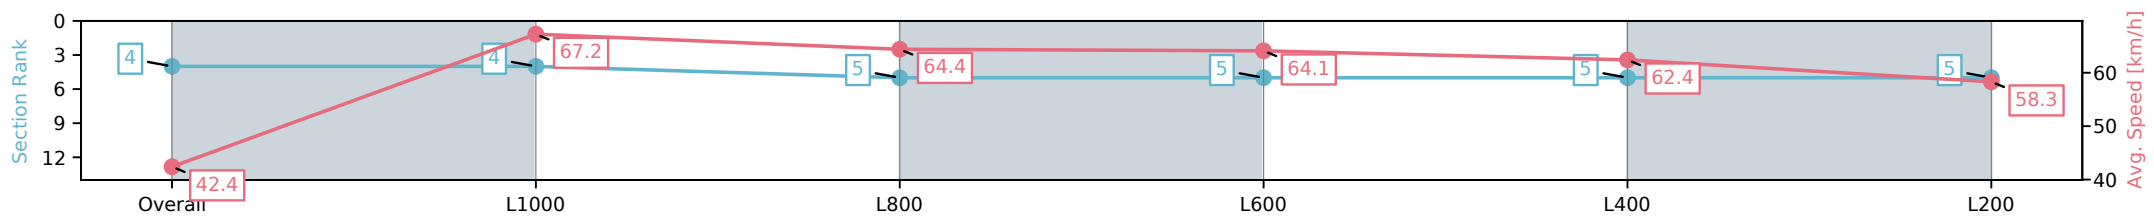

Sportsbet Gawler SA - Professional  
 Race 3: Matrix Solar Solutions Maiden Plate - 1100m  
 25 October 2024 - 4:02PM  
 Track Rating: Good 4, Weather: Fine, Rail Position: True

Section	Overall	L1000	L800	L600	L400	L200
Section Times	1:05.47 [4] (0:08.49)	0:56.98 [4] (0:10.76)	0:46.22 [5] (0:11.17)	0:35.05 [5] (0:11.17)	0:23.88 [5] (0:11.55)	0:12.33 [5] (0:12.33)
Average Speed [km/h]	42.4	67.2	64.4	64.1	62.4	58.3
Top Speed [km/h]	65.3	70.0	65.3	65.3	64.6	60.7
Avg. Dist. to Rail [m]	3.5	2.0	1.0	0.9	0.5	2.4
Avg. Stride Freq. [Hz]	2.4	2.5	2.4	2.4	2.4	2.3
Avg. Stride Length [m]	6.2	7.4	7.5	7.5	7.3	7.0