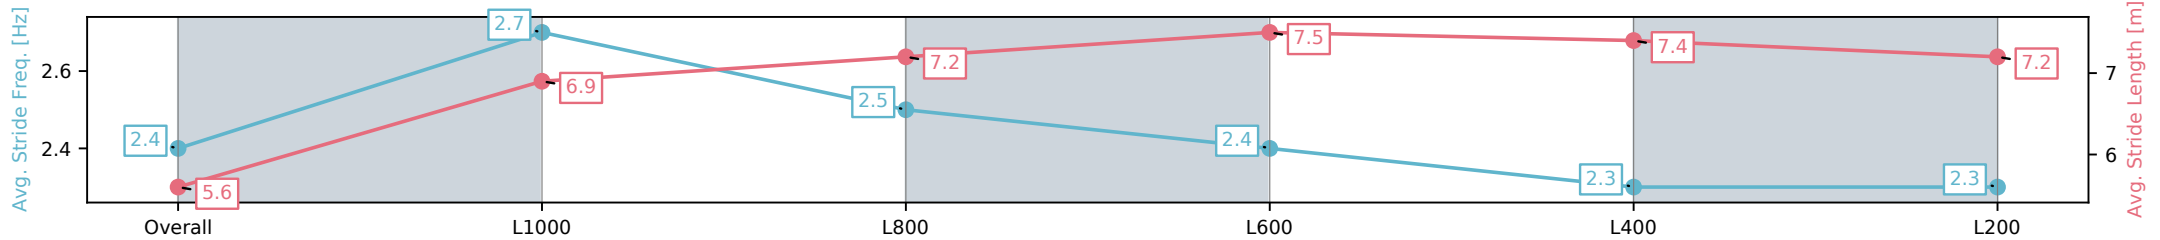

Sportsbet Gawler SA - Professional  
 Race 3: Matrix Solar Solutions Maiden Plate - 1100m  
 25 October 2024 - 4:02PM  
 Track Rating: Good 4, Weather: Fine, Rail Position: True

Section	Overall	L1000	L800	L600	L400	L200
Section Times	1:06.01 [7] (0:08.28)	0:57.72 [2] (0:10.68)	0:47.04 [2] (0:11.06)	0:35.98 [2] (0:11.13)	0:24.85 [2] (0:11.82)	0:13.03 [2] (0:13.03)
Average Speed [km/h]	43.4	67.9	64.8	64.4	61.2	55.2
Top Speed [km/h]	65.1	68.8	67.1	66.4	62.6	59.0
Avg. Dist. to Rail [m]	8.6	2.9	1.3	0.9	1.8	3.0
Avg. Stride Freq. [Hz]	2.6	2.6	2.5	2.5	2.5	2.4
Avg. Stride Length [m]	6.1	7.2	7.1	7.0	6.9	6.5

[ ] Ranking at each section and finish  
 -:-:- No data available at this section  
 NA No data available

Horse/Jockey Name	MAGIC MARINER/Alan Lai
Finish Rank	8
Fastest Section Time (Section)	0:10.95 (L800)
Top Speed [km/h] (Section)	69.0 (Overall)
Race State	Finished

Sportsbet Gawler SA - Professional  
 Race 3: Matrix Solar Solutions Maiden Plate - 1100m  
 25 October 2024 - 4:02PM  
 Track Rating: Good 4, Weather: Fine, Rail Position: True

Section	Overall	L1000	L800	L600	L400	L200
Section Times	1:06.12 [8] (0:09.25)	0:56.87 [11] (0:11.04)	0:45.83 [11] (0:10.95)	0:34.88 [10] (0:11.03)	0:23.85 [9] (0:11.66)	0:12.19 [9] (0:12.19)
Average Speed [km/h]	38.9	65.6	64.8	64.7	61.8	58.9
Top Speed [km/h]	59.5	69.0	66.7	66.7	64.0	60.7
Avg. Dist. to Rail [m]	8.6	1.7	2.6	2.5	0.7	1.3
Avg. Stride Freq. [Hz]	2.4	2.7	2.5	2.4	2.3	2.3
Avg. Stride Length [m]	5.6	6.9	7.2	7.5	7.4	7.2