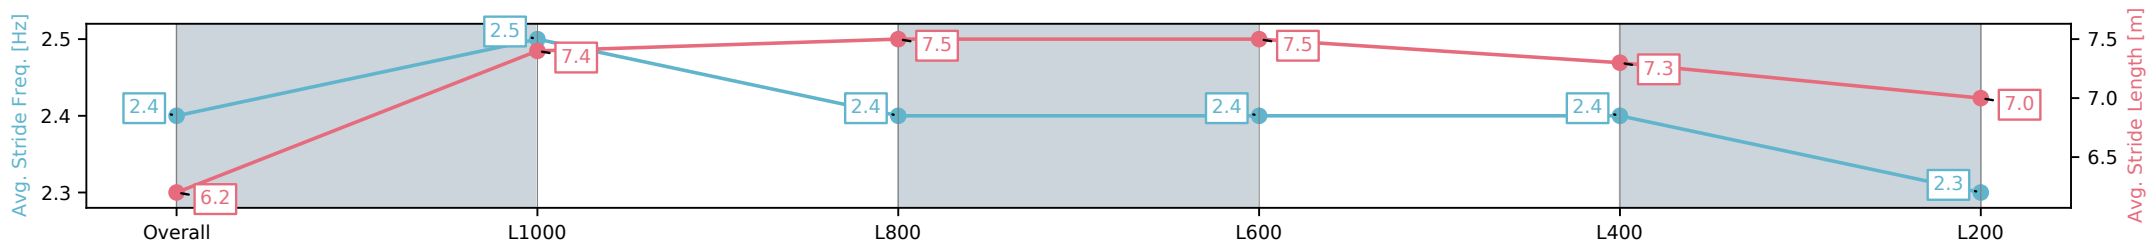

Sportsbet Gawler SA - Professional  
 Race 3: Matrix Solar Solutions Maiden Plate - 1100m  
 25 October 2024 - 4:02PM  
 Track Rating: Good 4, Weather: Fine, Rail Position: True

Section	Overall	L1000	L800	L600	L400	L200
Section Times	1:05.47 [4] (0:08.49)	0:56.98 [4] (0:10.76)	0:46.22 [5] (0:11.17)	0:35.05 [5] (0:11.17)	0:23.88 [5] (0:11.55)	0:12.33 [5] (0:12.33)
Average Speed [km/h]	42.4	67.2	64.4	64.1	62.4	58.3
Top Speed [km/h]	65.3	70.0	65.3	65.3	64.6	60.7
Avg. Dist. to Rail [m]	3.5	2.0	1.0	0.9	0.5	2.4
Avg. Stride Freq. [Hz]	2.4	2.5	2.4	2.4	2.4	2.3
Avg. Stride Length [m]	6.2	7.4	7.5	7.5	7.3	7.0