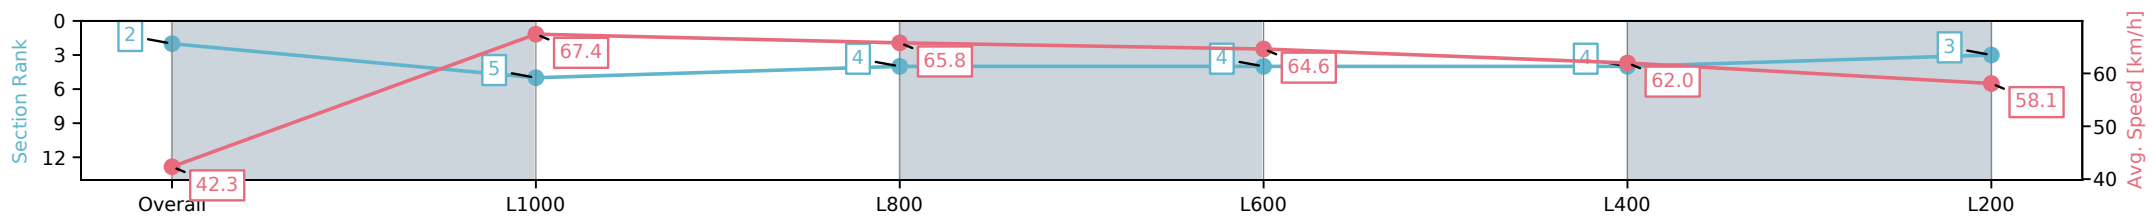

Horse/Jockey Name	BLEAK MID WINTER/Todd Pannell
Finish Rank	2
Fastest Section Time (Section)	0:10.74 (L1000)
Top Speed [km/h] (Section)	68.6 (Overall)
Race State	Finished

Sportsbet Gawler SA - Professional
Race 3: Matrix Solar Solutions Maiden Plate - 1100m
25 October 2024 - 4:02PM
Track Rating: Good 4, Weather: Fine, Rail Position: True

Section	Overall	L1000	L800	L600	L400	L200
Section Times	1:05.40 [2] (0:08.50)	0:56.90 [5] (0:10.74)	0:46.16 [4] (0:10.92)	0:35.24 [4] (0:11.17)	0:24.07 [4] (0:11.67)	0:12.40 [3] (0:12.40)
Average Speed [km/h]	42.3	67.4	65.8	64.6	62.0	58.1
Top Speed [km/h]	65.2	68.6	68.0	66.3	64.0	60.7
Avg. Dist. to Rail [m]	3.5	1.8	0.7	0.7	4.2	5.0
Avg. Stride Freq. [Hz]	2.4	2.5	2.4	2.4	2.4	2.4
Avg. Stride Length [m]	6.2	7.4	7.5	7.5	7.1	6.7

[ ] Ranking at each section and finish
-:-:- No data available at this section
NA No data available