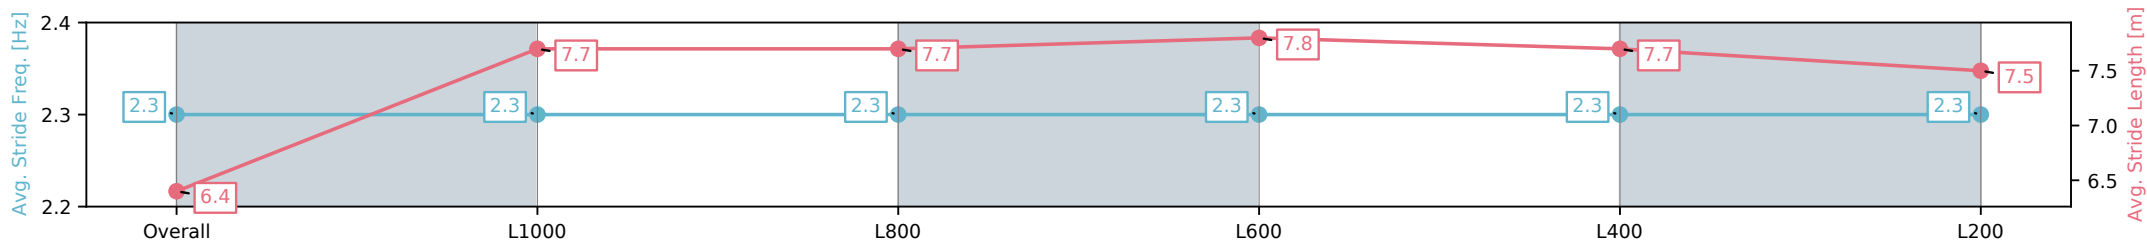

Sportsbet Gawler SA - Professional  
 Race 3: Matrix Solar Solutions Maiden Plate - 1100m  
 25 October 2024 - 4:02PM  
 Track Rating: Good 4, Weather: Fine, Rail Position: True

Section	Overall	L1000	L800	L600	L400	L200
Section Times	1:05.88 [6] (0:08.74)	0:57.14 [9] (0:11.26)	0:45.88 [10] (0:11.30)	0:34.58 [11] (0:11.28)	0:23.29 [11] (0:11.45)	0:11.84 [10] (0:11.84)
Average Speed [km/h]	41.1	64.4	64.1	63.9	63.2	60.7
Top Speed [km/h]	60.4	66.8	65.4	64.5	64.2	62.8
Avg. Dist. to Rail [m]	8.5	3.8	0.6	0.5	4.0	6.8
Avg. Stride Freq. [Hz]	2.3	2.3	2.3	2.3	2.3	2.3
Avg. Stride Length [m]	6.4	7.7	7.7	7.8	7.7	7.5