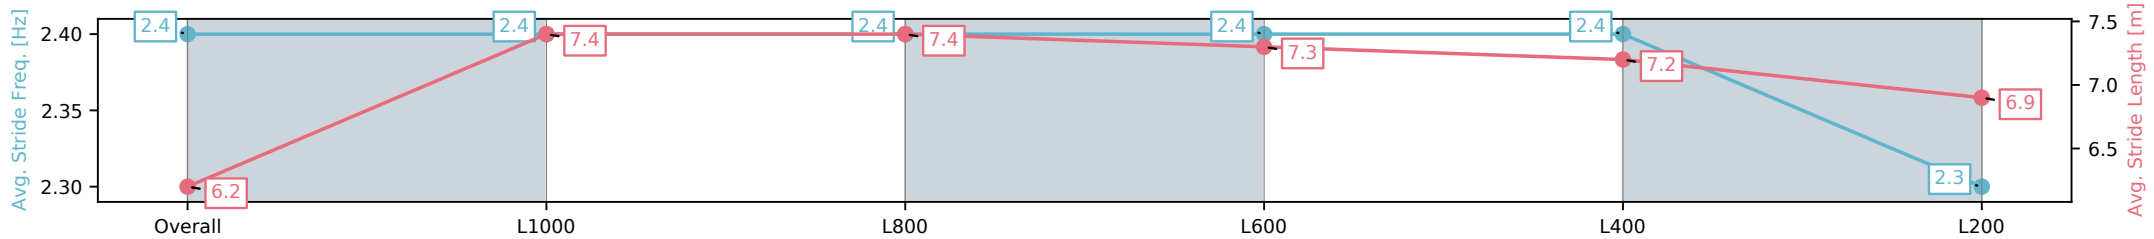

Sportsbet Gawler SA - Professional  
 Race 3: Matrix Solar Solutions Maiden Plate - 1100m  
 25 October 2024 - 4:02PM  
 Track Rating: Good 4, Weather: Fine, Rail Position: True

Section	Overall	L1000	L800	L600	L400	L200
Section Times	1:06.28 [10] (0:08.45)	0:57.83 [3] (0:10.56)	0:47.26 [3] (0:10.92)	0:36.34 [1] (0:11.28)	0:25.05 [3] (0:11.81)	0:13.24 [4] (0:13.24)
Average Speed [km/h]	42.7	68.7	66.0	64.3	61.4	54.5
Top Speed [km/h]	65.1	70.4	68.0	65.1	63.8	58.5
Avg. Dist. to Rail [m]	10.2	4.0	1.0	1.7	4.7	5.2
Avg. Stride Freq. [Hz]	2.5	2.6	2.5	2.5	2.5	2.3
Avg. Stride Length [m]	6.2	7.4	7.3	7.0	6.8	6.5

[ ] Ranking at each section and finish  
 -:-:- No data available at this section  
 NA No data available

Horse/Jockey Name	FOXY MONSTER/Justin Potter
Finish Rank	11
Fastest Section Time (Section)	0:11.06 (L800)
Top Speed [km/h] (Section)	65.9 (L1000)
Race State	Finished

Sportsbet Gawler SA - Professional  
 Race 3: Matrix Solar Solutions Maiden Plate - 1100m  
 25 October 2024 - 4:02PM  
 Track Rating: Good 4, Weather: Fine, Rail Position: True

Section	Overall	L1000	L800	L600	L400	L200
Section Times	1:06.44 [11] (0:08.54)	0:57.90 [7] (0:11.21)	0:46.69 [7] (0:11.06)	0:35.63 [7] (0:11.31)	0:24.32 [7] (0:11.71)	0:12.61 [8] (0:12.61)
Average Speed [km/h]	42.2	64.6	65.0	63.7	61.8	57.1
Top Speed [km/h]	63.1	65.7	65.9	64.7	63.9	59.4
Avg. Dist. to Rail [m]	4.1	2.8	0.7	0.3	2.8	3.4
Avg. Stride Freq. [Hz]	2.4	2.4	2.4	2.4	2.4	2.3
Avg. Stride Length [m]	6.2	7.4	7.4	7.3	7.2	6.9