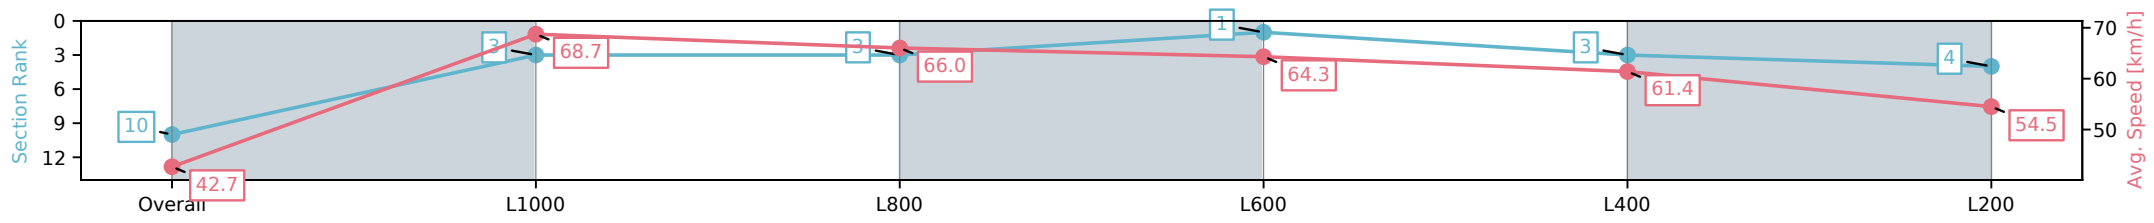

Horse/Jockey Name	SHINGLEY BEACH/Ben Price
Finish Rank	10
Fastest Section Time (Section)	0:10.56 (L1000)
Top Speed [km/h] (Section)	70.4 (Overall)
Race State	Finished

Sportsbet Gawler SA - Professional
Race 3: Matrix Solar Solutions Maiden Plate - 1100m
25 October 2024 - 4:02PM
Track Rating: Good 4, Weather: Fine, Rail Position: True

Section	Overall	L1000	L800	L600	L400	L200
Section Times	1:06.28 [10] (0:08.45)	0:57.83 [3] (0:10.56)	0:47.26 [3] (0:10.92)	0:36.34 [1] (0:11.28)	0:25.05 [3] (0:11.81)	0:13.24 [4] (0:13.24)
Average Speed [km/h]	42.7	68.7	66.0	64.3	61.4	54.5
Top Speed [km/h]	65.1	70.4	68.0	65.1	63.8	58.5
Avg. Dist. to Rail [m]	10.2	4.0	1.0	1.7	4.7	5.2
Avg. Stride Freq. [Hz]	2.5	2.6	2.5	2.5	2.5	2.3
Avg. Stride Length [m]	6.2	7.4	7.3	7.0	6.8	6.5

[ ] Ranking at each section and finish
-:-:- No data available at this section
NA No data available