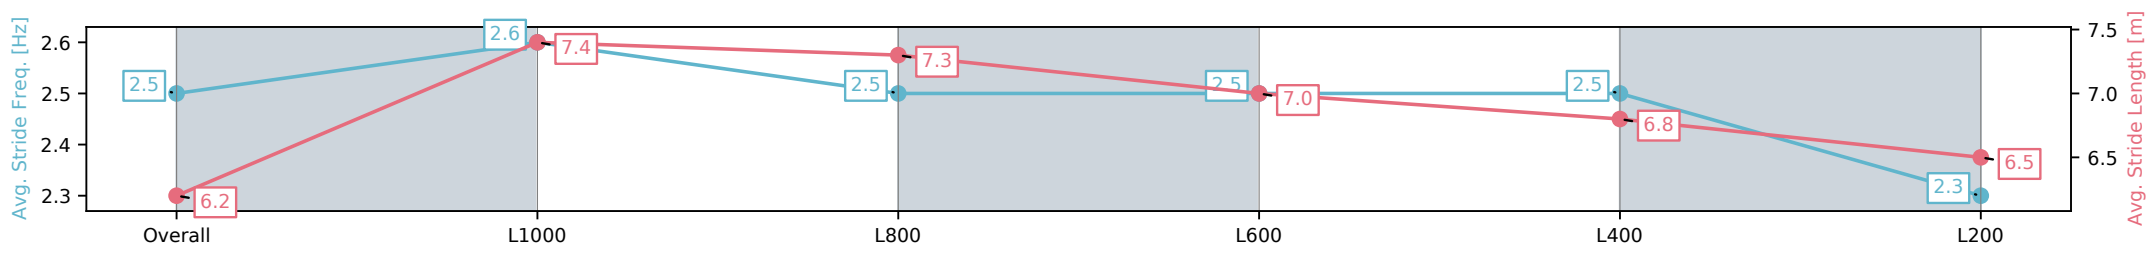

Sportsbet Gawler SA - Professional  
 Race 3: Matrix Solar Solutions Maiden Plate - 1100m  
 25 October 2024 - 4:02PM  
 Track Rating: Good 4, Weather: Fine, Rail Position: True

Section	Overall	L1000	L800	L600	L400	L200
Section Times	1:06.24 [9] (0:08.72)	0:57.52 [8] (0:11.14)	0:46.38 [9] (0:11.25)	0:35.13 [9] (0:11.31)	0:23.82 [10] (0:11.64)	0:12.18 [11] (0:12.18)
Average Speed [km/h]	41.3	65.1	64.4	63.6	61.9	59.2
Top Speed [km/h]	60.7	68.3	66.5	64.2	64.1	61.7
Avg. Dist. to Rail [m]	6.5	2.3	1.0	0.5	1.9	5.3
Avg. Stride Freq. [Hz]	2.4	2.4	2.4	2.4	2.4	2.3
Avg. Stride Length [m]	6.1	7.5	7.4	7.5	7.3	7.2

[ ] Ranking at each section and finish  
 -:-:- No data available at this section  
 NA No data available

Horse/Jockey Name	SHINGLEY BEACH/Ben Price
Finish Rank	10
Fastest Section Time (Section)	0:10.56 (L1000)
Top Speed [km/h] (Section)	70.4 (Overall)
Race State	Finished

Sportsbet Gawler SA - Professional  
 Race 3: Matrix Solar Solutions Maiden Plate - 1100m  
 25 October 2024 - 4:02PM  
 Track Rating: Good 4, Weather: Fine, Rail Position: True

Section	Overall	L1000	L800	L600	L400	L200
Section Times	1:06.28 [10] (0:08.45)	0:57.83 [3] (0:10.56)	0:47.26 [3] (0:10.92)	0:36.34 [1] (0:11.28)	0:25.05 [3] (0:11.81)	0:13.24 [4] (0:13.24)
Average Speed [km/h]	42.7	68.7	66.0	64.3	61.4	54.5
Top Speed [km/h]	65.1	70.4	68.0	65.1	63.8	58.5
Avg. Dist. to Rail [m]	10.2	4.0	1.0	1.7	4.7	5.2
Avg. Stride Freq. [Hz]	2.5	2.6	2.5	2.5	2.5	2.3
Avg. Stride Length [m]	6.2	7.4	7.3	7.0	6.8	6.5