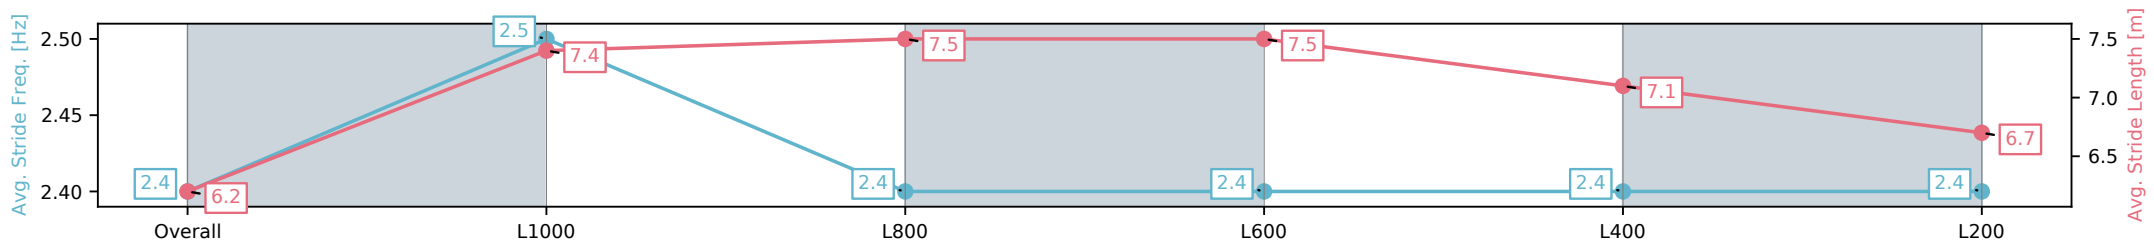

Horse/Jockey Name	BLEAK MID WINTER/Todd Pannell
Finish Rank	2
Fastest Section Time (Section)	0:10.74 (L1000)
Top Speed [km/h] (Section)	68.6 (Overall)
Race State	Finished

Sportsbet Gawler SA - Professional
Race 3: Matrix Solar Solutions Maiden Plate - 1100m
25 October 2024 - 4:02PM
Track Rating: Good 4, Weather: Fine, Rail Position: True

Section	Overall	L1000	L800	L600	L400	L200
Section Times	1:05.40 [2] (0:08.50)	0:56.90 [5] (0:10.74)	0:46.16 [4] (0:10.92)	0:35.24 [4] (0:11.17)	0:24.07 [4] (0:11.67)	0:12.40 [3] (0:12.40)
Average Speed [km/h]	42.3	67.4	65.8	64.6	62.0	58.1
Top Speed [km/h]	65.2	68.6	68.0	66.3	64.0	60.7
Avg. Dist. to Rail [m]	3.5	1.8	0.7	0.7	4.2	5.0
Avg. Stride Freq. [Hz]	2.4	2.5	2.4	2.4	2.4	2.4
Avg. Stride Length [m]	6.2	7.4	7.5	7.5	7.1	6.7

[ ] Ranking at each section and finish
-:-:- No data available at this section
NA No data available