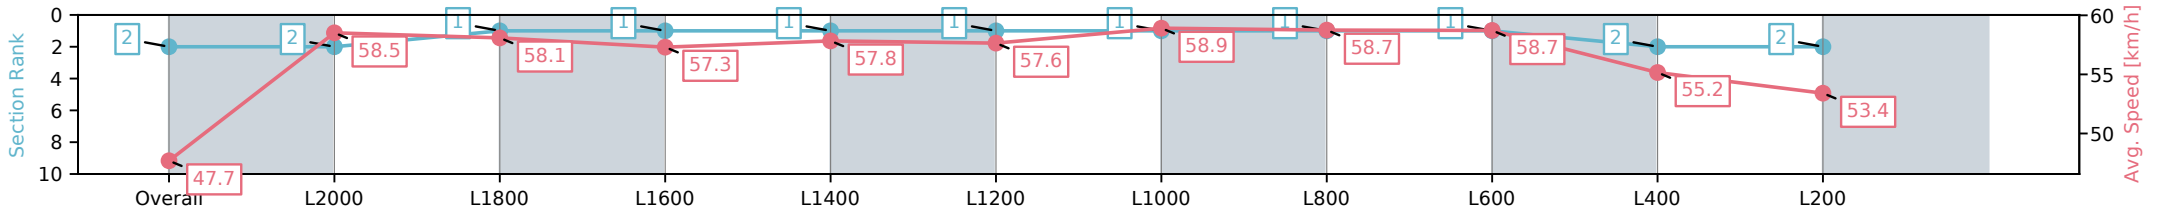

Sportsbet Gawler SA - Professional
 Race 1: Ray White Barossa Two Wells Maiden - 2100m
 25 October 2024 - 2:40PM
 Track Rating: Soft 5, Weather: Fine, Rail Position: True

| Section | Overall | L2000 | L1800 | L1600 | L1400 | L1200 | L1000 | L800 | L600 | L400 | L200 |
|------------------------|--------------------------|--------------------------|--------------------------|--------------------------|--------------------------|--------------------------|--------------------------|--------------------------|--------------------------|--------------------------|--------------------------|
| Section Times | 2:13.00 [2] (0:07.61) | 2:05.39 [2] (0:12.28) | 1:53.11 [1] (0:12.41) | 1:40.70 [1] (0:12.53) | 1:28.17 [1] (0:12.46) | 1:15.71 [1] (0:12.54) | 1:03.17 [1] (0:12.25) | 0:50.92 [1] (0:12.25) | 0:38.67 [1] (0:12.37) | 0:26.30 [2] (0:12.94) | 0:13.36 [2] (0:13.36) |
| Average Speed [km/h] | 47.7 | 58.5 | 58.1 | 57.3 | 57.8 | 57.6 | 58.9 | 58.7 | 58.7 | 55.2 | 53.4 |
| Top Speed [km/h] | 48.5 | 59.8 | 59.7 | 58.6 | 58.6 | 58.6 | 59.9 | 60.2 | 60.3 | 59.0 | 56.3 |
| Avg. Dist. to Rail [m] | 0.8 | 0.1 | 0.6 | 0.4 | 0.6 | 0.4 | 0.7 | 1.0 | 0.8 | 1.0 | 0.7 |
| Avg. Stride Freq. [Hz] | 2.2 | 2.2 | 2.2 | 2.2 | 2.1 | 2.1 | 2.1 | 2.2 | 2.2 | 2.2 | 2.1 |
| Avg. Stride Length [m] | 6.0 | 7.3 | 7.4 | 7.4 | 7.6 | 7.5 | 7.7 | 7.5 | 7.5 | 7.1 | 7.0 |