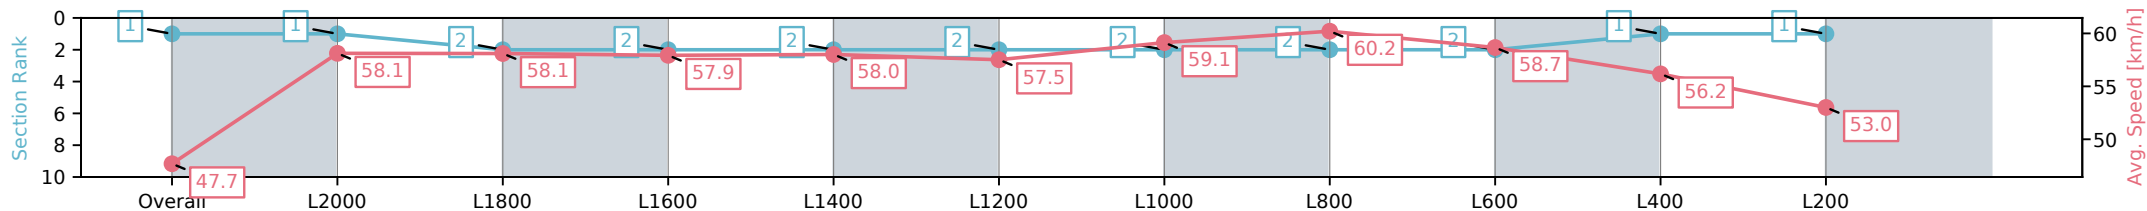

Horse/Jockey Name	MERCURY FLYER/Sairyn Fawke
Finish Rank	1
Fastest Section Time (Section)	0:12.17 (L800)
Top Speed [km/h] (Section)	61.1 (L800)
Race State	Finished

Sportsbet Gawler SA - Professional
Race 1: Ray White Barossa Two Wells Maiden - 2100m
25 October 2024 - 2:40PM
Track Rating: Soft 5, Weather: Fine, Rail Position: True

Section	Overall	L2000	L1800	L1600	L1400	L1200	L1000	L800	L600	L400	L200
Section Times	2:12.98 [1] (0:07.61)	2:05.37 [1] (0:12.37)	1:53.00 [2] (0:12.54)	1:40.46 [2] (0:12.57)	1:27.88 [2] (0:12.42)	1:15.46 [2] (0:12.48)	1:02.98 [2] (0:12.23)	0:50.75 [2] (0:12.17)	0:38.58 [2] (0:12.28)	0:26.29 [1] (0:12.92)	0:13.37 [1] (0:13.37)
Average Speed [km/h]	47.7	58.1	58.1	57.9	58.0	57.5	59.1	60.2	58.7	56.2	53.0
Top Speed [km/h]	48.7	59.1	59.1	58.7	59.0	59.1	60.2	61.0	61.1	59.7	56.4
Avg. Dist. to Rail [m]	3.6	1.9	1.3	1.4	1.6	1.2	1.7	2.0	1.6	2.3	2.1
Avg. Stride Freq. [Hz]	2.1	2.1	2.1	2.1	2.0	2.0	2.1	2.1	2.1	2.1	2.1
Avg. Stride Length [m]	6.4	7.8	7.7	7.8	7.9	7.8	8.0	7.9	7.6	7.4	7.1

Report Created: Fri 25 October 2024 16:02:09 GMT+11 (Note: Timing is based on positional data)

- [ ] Ranking at each section and finish
- -:-:- No data available at this section
- NA No data available