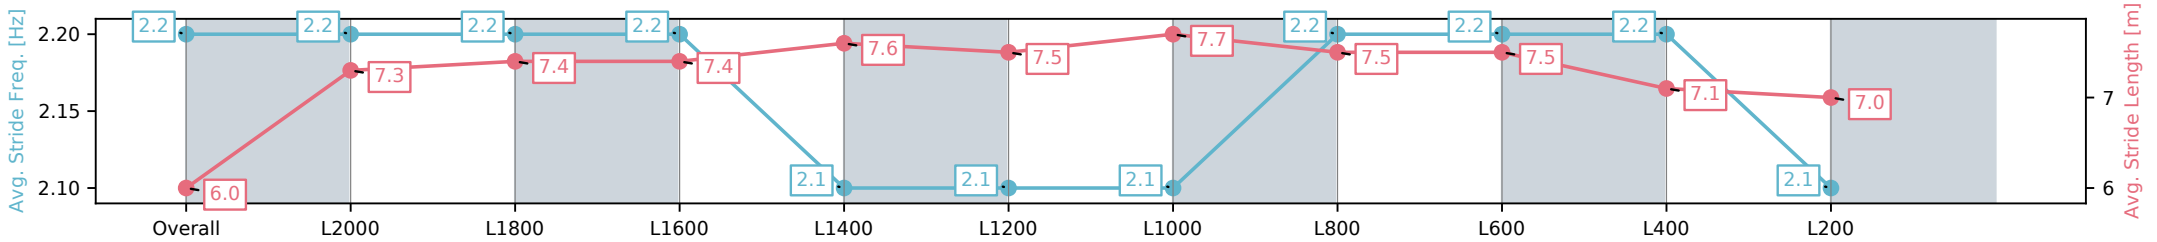

Report Created: Fri 25 October 2024 16:02:09 GMT+11 (Note: Timing is based on positional data)

- [] Ranking at each section and finish
- :-:- No data available at this section
- NA No data available

| | |
|--------------------------------|--------------------------|
| Horse/Jockey Name | RIVOLI VIEW/Todd Pannell |
| Finish Rank | 2 |
| Fastest Section Time (Section) | 0:12.25 (L1000) |
| Top Speed [km/h] (Section) | 60.3 (L800) |
| Race State | Finished |

Sportsbet Gawler SA - Professional
 Race 1: Ray White Barossa Two Wells Maiden - 2100m
 25 October 2024 - 2:40PM
 Track Rating: Soft 5, Weather: Fine, Rail Position: True

| Section | Overall | L2000 | L1800 | L1600 | L1400 | L1200 | L1000 | L800 | L600 | L400 | L200 |
|------------------------|--------------------------|--------------------------|--------------------------|--------------------------|--------------------------|--------------------------|--------------------------|--------------------------|--------------------------|--------------------------|--------------------------|
| Section Times | 2:13.00 [2] (0:07.61) | 2:05.39 [2] (0:12.28) | 1:53.11 [1] (0:12.41) | 1:40.70 [1] (0:12.53) | 1:28.17 [1] (0:12.46) | 1:15.71 [1] (0:12.54) | 1:03.17 [1] (0:12.25) | 0:50.92 [1] (0:12.25) | 0:38.67 [1] (0:12.37) | 0:26.30 [2] (0:12.94) | 0:13.36 [2] (0:13.36) |
| Average Speed [km/h] | 47.7 | 58.5 | 58.1 | 57.3 | 57.8 | 57.6 | 58.9 | 58.7 | 58.7 | 55.2 | 53.4 |
| Top Speed [km/h] | 48.5 | 59.8 | 59.7 | 58.6 | 58.6 | 58.6 | 59.9 | 60.2 | 60.3 | 59.0 | 56.3 |
| Avg. Dist. to Rail [m] | 0.8 | 0.1 | 0.6 | 0.4 | 0.6 | 0.4 | 0.7 | 1.0 | 0.8 | 1.0 | 0.7 |
| Avg. Stride Freq. [Hz] | 2.2 | 2.2 | 2.2 | 2.2 | 2.1 | 2.1 | 2.1 | 2.2 | 2.2 | 2.2 | 2.1 |
| Avg. Stride Length [m] | 6.0 | 7.3 | 7.4 | 7.4 | 7.6 | 7.5 | 7.7 | 7.5 | 7.5 | 7.1 | 7.0 |