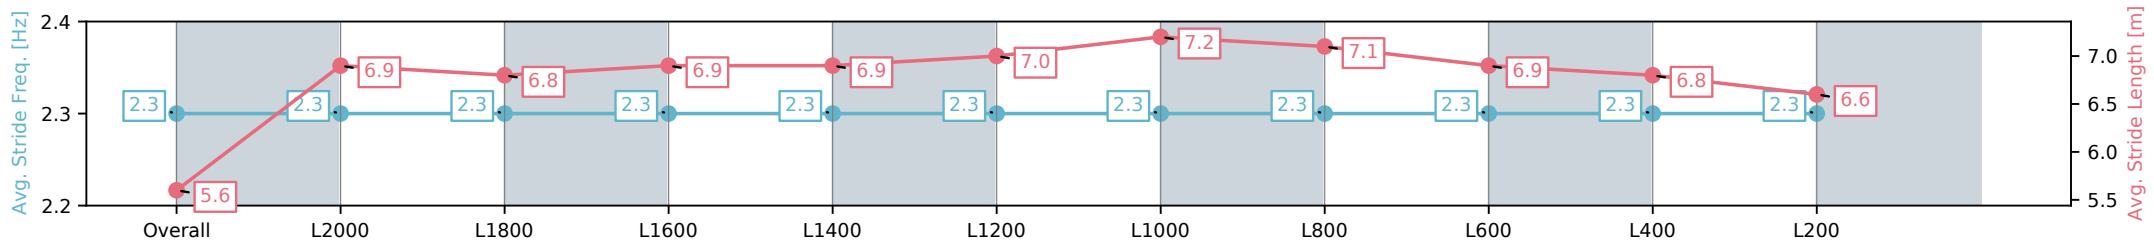

Sportsbet Gawler SA - Professional
 Race 1: Ray White Barossa Two Wells Maiden - 2100m
 25 October 2024 - 2:40PM
 Track Rating: Soft 5, Weather: Fine, Rail Position: True

| Section | Overall | L2000 | L1800 | L1600 | L1400 | L1200 | L1000 | L800 | L600 | L400 | L200 |
|------------------------|--------------------------|--------------------------|--------------------------|--------------------------|--------------------------|--------------------------|--------------------------|--------------------------|--------------------------|--------------------------|--------------------------|
| Section Times | 2:12.98 [3] (0:07.91) | 2:05.07 [3] (0:12.38) | 1:52.69 [3] (0:12.51) | 1:40.18 [3] (0:12.40) | 1:27.78 [3] (0:12.46) | 1:15.32 [3] (0:12.46) | 1:02.86 [3] (0:12.23) | 0:50.63 [3] (0:12.21) | 0:38.42 [4] (0:12.38) | 0:26.04 [4] (0:12.89) | 0:13.15 [4] (0:13.15) |
| Average Speed [km/h] | 45.9 | 58.1 | 57.6 | 57.7 | 57.8 | 57.7 | 59.3 | 59.5 | 57.9 | 56.2 | 54.4 |
| Top Speed [km/h] | 48.7 | 59.3 | 59.3 | 58.9 | 58.9 | 58.8 | 60.3 | 60.3 | 60.4 | 59.2 | 56.8 |
| Avg. Dist. to Rail [m] | 3.2 | 1.5 | 0.5 | 0.7 | 0.8 | 0.4 | 0.8 | 1.1 | 1.2 | 2.5 | 1.8 |
| Avg. Stride Freq. [Hz] | 2.3 | 2.3 | 2.3 | 2.3 | 2.3 | 2.3 | 2.3 | 2.3 | 2.3 | 2.3 | 2.3 |
| Avg. Stride Length [m] | 5.6 | 6.9 | 6.8 | 6.9 | 6.9 | 7.0 | 7.2 | 7.1 | 6.9 | 6.8 | 6.6 |