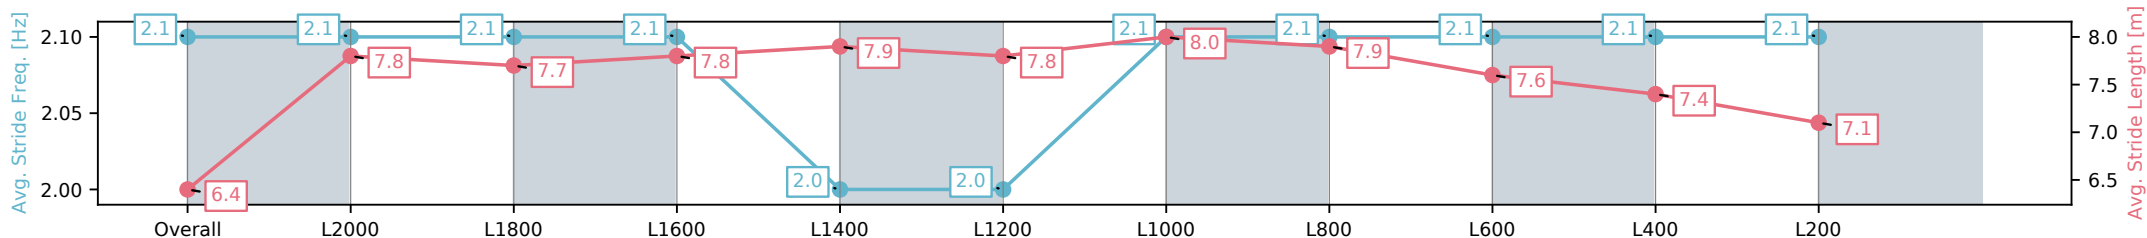

Horse/Jockey Name	MERCURY FLYER/Sairyn Fawke
Finish Rank	1
Fastest Section Time (Section)	0:12.17 (L800)
Top Speed [km/h] (Section)	61.1 (L800)
Race State	Finished

Sportsbet Gawler SA - Professional
Race 1: Ray White Barossa Two Wells Maiden - 2100m
25 October 2024 - 2:40PM
Track Rating: Soft 5, Weather: Fine, Rail Position: True

Section	Overall	L2000	L1800	L1600	L1400	L1200	L1000	L800	L600	L400	L200
Section Times	2:12.98 [1] (0:07.61)	2:05.37 [1] (0:12.37)	1:53.00 [2] (0:12.54)	1:40.46 [2] (0:12.57)	1:27.88 [2] (0:12.42)	1:15.46 [2] (0:12.48)	1:02.98 [2] (0:12.23)	0:50.75 [2] (0:12.17)	0:38.58 [2] (0:12.28)	0:26.29 [1] (0:12.92)	0:13.37 [1] (0:13.37)
Average Speed [km/h]	47.7	58.1	58.1	57.9	58.0	57.5	59.1	60.2	58.7	56.2	53.0
Top Speed [km/h]	48.7	59.1	59.1	58.7	59.0	59.1	60.2	61.0	61.1	59.7	56.4
Avg. Dist. to Rail [m]	3.6	1.9	1.3	1.4	1.6	1.2	1.7	2.0	1.6	2.3	2.1
Avg. Stride Freq. [Hz]	2.1	2.1	2.1	2.1	2.0	2.0	2.1	2.1	2.1	2.1	2.1
Avg. Stride Length [m]	6.4	7.8	7.7	7.8	7.9	7.8	8.0	7.9	7.6	7.4	7.1

Report Created: Fri 25 October 2024 16:02:09 GMT+11 (Note: Timing is based on positional data)

- [ ] Ranking at each section and finish
- -:-:- No data available at this section
- NA No data available