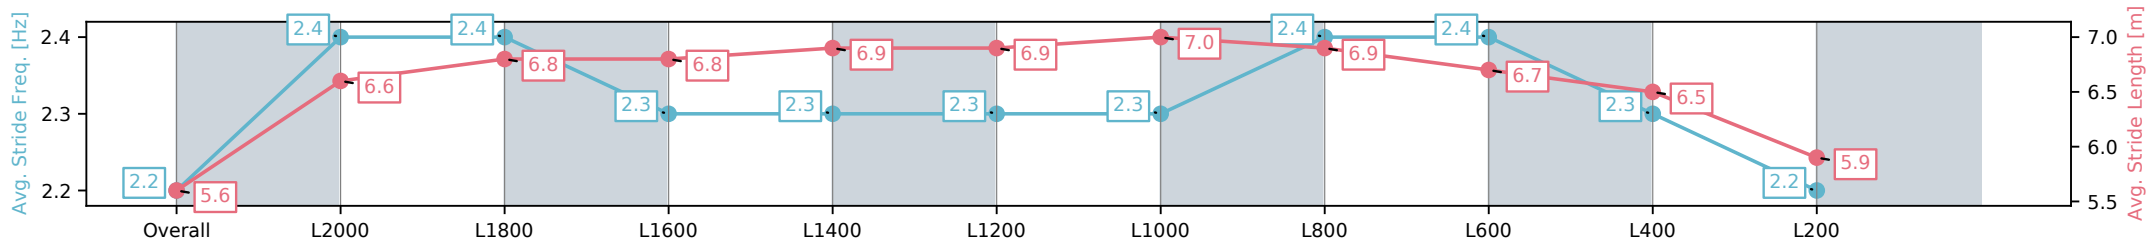

Report Created: Fri 25 October 2024 16:02:15 GMT+11 (Note: Timing is based on positional data)

- [] Ranking at each section and finish
- :-:- No data available at this section
- NA No data available

| | |
|--------------------------------|---------------------|
| Horse/Jockey Name | GREY FOLLY/Alan Lai |
| Finish Rank | 6 |
| Fastest Section Time (Section) | 0:12.22 (L800) |
| Top Speed [km/h] (Section) | 60.2 (L800) |
| Race State | Finished |

Sportsbet Gawler SA - Professional
 Race 1: Ray White Barossa Two Wells Maiden - 2100m
 25 October 2024 - 2:40PM
 Track Rating: Soft 5, Weather: Fine, Rail Position: True

| Section | Overall | L2000 | L1800 | L1600 | L1400 | L1200 | L1000 | L800 | L600 | L400 | L200 |
|------------------------|--------------------------|--------------------------|--------------------------|--------------------------|--------------------------|--------------------------|--------------------------|--------------------------|--------------------------|--------------------------|--------------------------|
| Section Times | 2:16.23 [6] (0:08.14) | 2:08.09 [6] (0:12.44) | 1:55.65 [5] (0:12.52) | 1:43.13 [5] (0:12.45) | 1:30.68 [5] (0:12.47) | 1:18.21 [5] (0:12.47) | 1:05.74 [5] (0:12.28) | 0:53.45 [5] (0:12.22) | 0:41.23 [6] (0:12.48) | 0:28.75 [6] (0:13.42) | 0:15.33 [6] (0:15.33) |
| Average Speed [km/h] | 44.6 | 57.7 | 57.6 | 57.8 | 57.8 | 57.7 | 58.9 | 59.4 | 57.8 | 54.0 | 46.3 |
| Top Speed [km/h] | 46.7 | 59.2 | 58.7 | 58.5 | 58.8 | 58.8 | 59.8 | 60.0 | 60.2 | 58.2 | 54.2 |
| Avg. Dist. to Rail [m] | 1.4 | 0.4 | 1.1 | 0.5 | 0.8 | 0.5 | 0.8 | 0.5 | 0.6 | 1.8 | 2.4 |
| Avg. Stride Freq. [Hz] | 2.2 | 2.4 | 2.4 | 2.3 | 2.3 | 2.3 | 2.3 | 2.4 | 2.4 | 2.3 | 2.2 |
| Avg. Stride Length [m] | 5.6 | 6.6 | 6.8 | 6.8 | 6.9 | 6.9 | 7.0 | 6.9 | 6.7 | 6.5 | 5.9 |