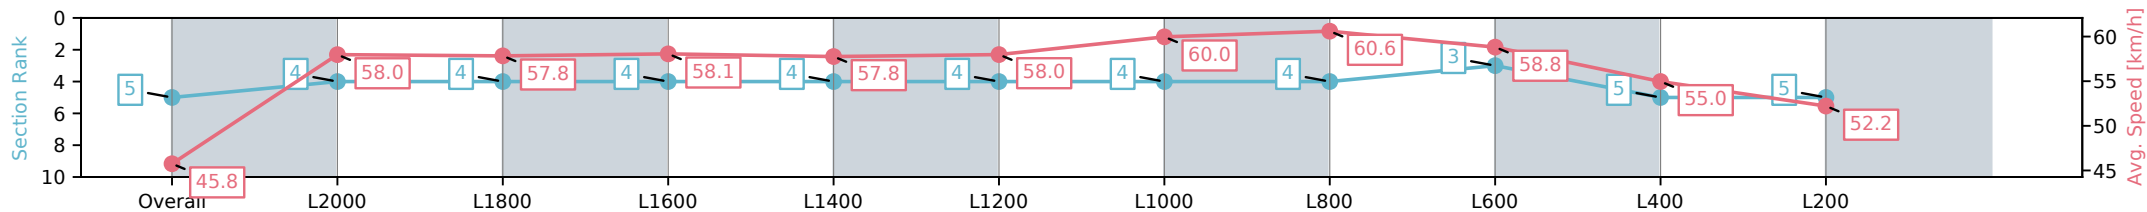

Sportsbet Gawler SA - Professional
 Race 1: Ray White Barossa Two Wells Maiden - 2100m
 25 October 2024 - 2:40PM
 Track Rating: Soft 5, Weather: Fine, Rail Position: True

| Section | Overall | L2000 | L1800 | L1600 | L1400 | L1200 | L1000 | L800 | L600 | L400 | L200 |
|------------------------|--------------------------|--------------------------|--------------------------|--------------------------|--------------------------|--------------------------|--------------------------|--------------------------|--------------------------|--------------------------|--------------------------|
| Section Times | 2:13.74 [5] (0:07.93) | 2:05.81 [4] (0:12.39) | 1:53.42 [4] (0:12.56) | 1:40.86 [4] (0:12.53) | 1:28.33 [4] (0:12.49) | 1:15.84 [4] (0:12.39) | 1:03.45 [4] (0:12.14) | 0:51.31 [4] (0:12.06) | 0:39.25 [3] (0:12.47) | 0:26.78 [5] (0:13.18) | 0:13.60 [5] (0:13.60) |
| Average Speed [km/h] | 45.8 | 58.0 | 57.8 | 58.1 | 57.8 | 58.0 | 60.0 | 60.6 | 58.8 | 55.0 | 52.2 |
| Top Speed [km/h] | 48.3 | 59.3 | 59.2 | 58.8 | 58.8 | 59.0 | 60.7 | 61.7 | 61.5 | 59.2 | 55.2 |
| Avg. Dist. to Rail [m] | 5.1 | 1.7 | 0.6 | 1.0 | 1.5 | 1.1 | 1.6 | 2.3 | 2.7 | 3.8 | 4.6 |
| Avg. Stride Freq. [Hz] | 2.2 | 2.2 | 2.2 | 2.2 | 2.1 | 2.2 | 2.2 | 2.2 | 2.2 | 2.2 | 2.1 |
| Avg. Stride Length [m] | 5.8 | 7.2 | 7.3 | 7.4 | 7.5 | 7.5 | 7.5 | 7.4 | 7.4 | 7.1 | 6.8 |