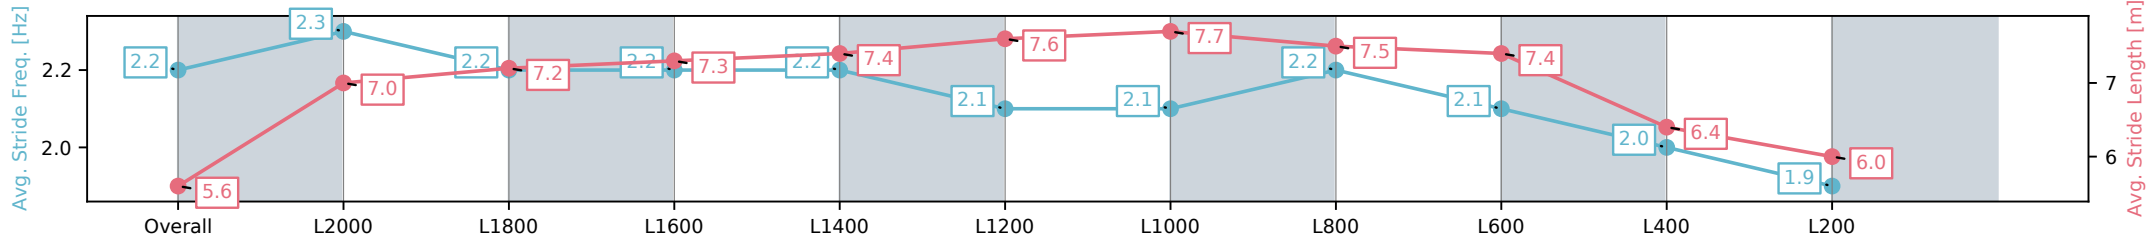

- [] Ranking at each section and finish
- :-:- No data available at this section
- NA No data available

| | |
|--------------------------------|-----------------------------|
| Horse/Jockey Name | EMPIRESTATEOFMIND/Ben Price |
| Finish Rank | 7 |
| Fastest Section Time (Section) | 0:12.32 (L1000) |
| Top Speed [km/h] (Section) | 59.8 (L1200) |
| Race State | Finished |

Sportsbet Gawler SA - Professional
 Race 1: Ray White Barossa Two Wells Maiden - 2100m
 25 October 2024 - 2:40PM
 Track Rating: Soft 5, Weather: Fine, Rail Position: True

| Section | Overall | L2000 | L1800 | L1600 | L1400 | L1200 | L1000 | L800 | L600 | L400 | L200 |
|------------------------|--------------------------|--------------------------|--------------------------|--------------------------|--------------------------|--------------------------|--------------------------|--------------------------|--------------------------|--------------------------|--------------------------|
| Section Times | 2:21.80 [7] (0:08.10) | 2:13.70 [5] (0:12.54) | 2:01.16 [6] (0:12.56) | 1:48.59 [6] (0:12.55) | 1:36.04 [6] (0:12.40) | 1:23.64 [6] (0:12.43) | 1:11.21 [6] (0:12.32) | 0:58.89 [6] (0:12.42) | 0:46.47 [7] (0:12.79) | 0:33.68 [7] (0:15.78) | 0:17.90 [7] (0:17.90) |
| Average Speed [km/h] | 44.8 | 57.3 | 57.9 | 57.9 | 58.1 | 58.2 | 58.9 | 58.9 | 56.7 | 45.4 | 39.8 |
| Top Speed [km/h] | 47.3 | 58.6 | 58.5 | 58.8 | 59.1 | 59.3 | 59.8 | 59.8 | 59.8 | 57.1 | 44.8 |
| Avg. Dist. to Rail [m] | 3.2 | 1.4 | 0.6 | 1.2 | 1.7 | 1.4 | 1.8 | 2.1 | 1.0 | 1.4 | 0.2 |
| Avg. Stride Freq. [Hz] | 2.2 | 2.3 | 2.2 | 2.2 | 2.2 | 2.1 | 2.1 | 2.2 | 2.1 | 2.0 | 1.9 |
| Avg. Stride Length [m] | 5.6 | 7.0 | 7.2 | 7.3 | 7.4 | 7.6 | 7.7 | 7.5 | 7.4 | 6.4 | 6.0 |