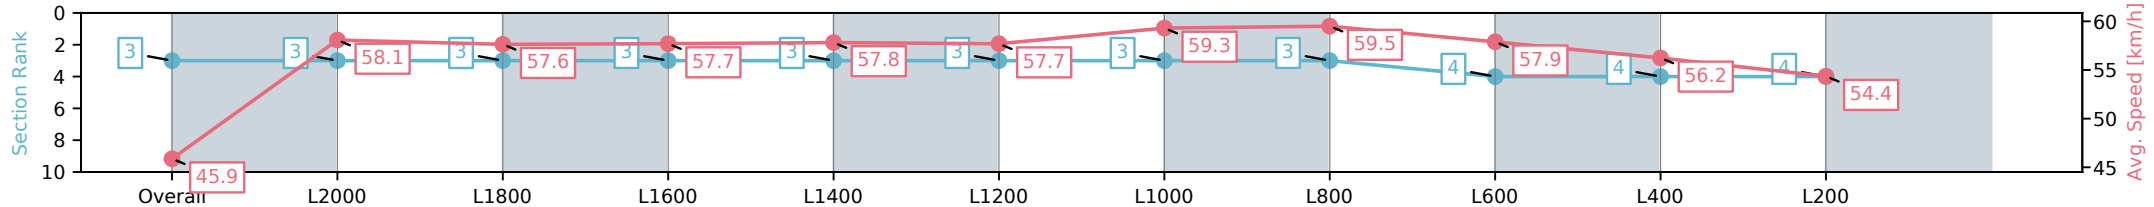

Sportsbet Gawler SA - Professional
 Race 1: Ray White Barossa Two Wells Maiden - 2100m
 25 October 2024 - 2:40PM
 Track Rating: Soft 5, Weather: Fine, Rail Position: True

| Section | Overall | L2000 | L1800 | L1600 | L1400 | L1200 | L1000 | L800 | L600 | L400 | L200 |
|------------------------|--------------------------|--------------------------|--------------------------|--------------------------|--------------------------|--------------------------|--------------------------|--------------------------|--------------------------|--------------------------|--------------------------|
| Section Times | 2:12.98 [3] (0:07.91) | 2:05.07 [3] (0:12.38) | 1:52.69 [3] (0:12.51) | 1:40.18 [3] (0:12.40) | 1:27.78 [3] (0:12.46) | 1:15.32 [3] (0:12.46) | 1:02.86 [3] (0:12.23) | 0:50.63 [3] (0:12.21) | 0:38.42 [4] (0:12.38) | 0:26.04 [4] (0:12.89) | 0:13.15 [4] (0:13.15) |
| Average Speed [km/h] | 45.9 | 58.1 | 57.6 | 57.7 | 57.8 | 57.7 | 59.3 | 59.5 | 57.9 | 56.2 | 54.4 |
| Top Speed [km/h] | 48.7 | 59.3 | 59.3 | 58.9 | 58.9 | 58.8 | 60.3 | 60.3 | 60.4 | 59.2 | 56.8 |
| Avg. Dist. to Rail [m] | 3.2 | 1.5 | 0.5 | 0.7 | 0.8 | 0.4 | 0.8 | 1.1 | 1.2 | 2.5 | 1.8 |
| Avg. Stride Freq. [Hz] | 2.3 | 2.3 | 2.3 | 2.3 | 2.3 | 2.3 | 2.3 | 2.3 | 2.3 | 2.3 | 2.3 |
| Avg. Stride Length [m] | 5.6 | 6.9 | 6.8 | 6.9 | 6.9 | 7.0 | 7.2 | 7.1 | 6.9 | 6.8 | 6.6 |