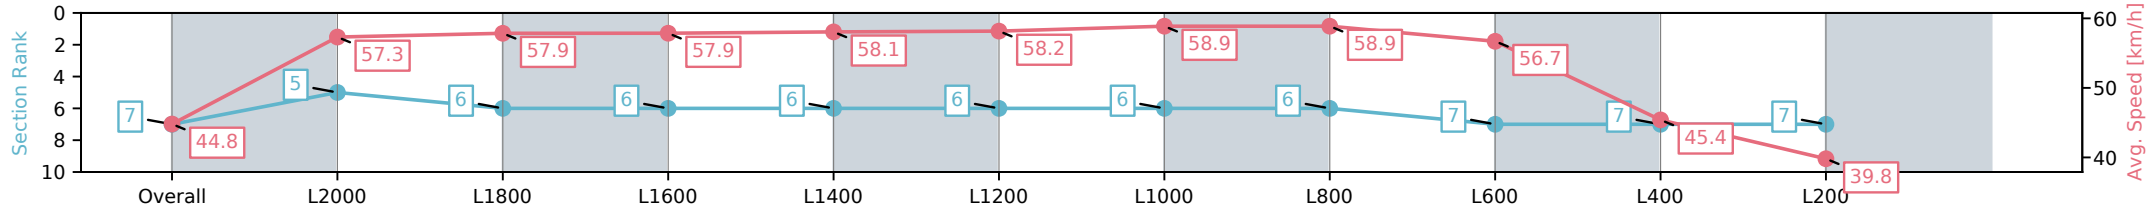

Horse/Jockey Name	EMPIRESTATEOFMIND/Ben Price
Finish Rank	7
Fastest Section Time (Section)	0:12.32 (L1000)
Top Speed [km/h] (Section)	59.8 (L1200)
Race State	Finished

Sportsbet Gawler SA - Professional
Race 1: Ray White Barossa Two Wells Maiden - 2100m
25 October 2024 - 2:40PM
Track Rating: Soft 5, Weather: Fine, Rail Position: True

Section	Overall	L2000	L1800	L1600	L1400	L1200	L1000	L800	L600	L400	L200
Section Times	2:21.80 [7] (0:08.10)	2:13.70 [5] (0:12.54)	2:01.16 [6] (0:12.56)	1:48.59 [6] (0:12.55)	1:36.04 [6] (0:12.40)	1:23.64 [6] (0:12.43)	1:11.21 [6] (0:12.32)	0:58.89 [6] (0:12.42)	0:46.47 [7] (0:12.79)	0:33.68 [7] (0:15.78)	0:17.90 [7] (0:17.90)
Average Speed [km/h]	44.8	57.3	57.9	57.9	58.1	58.2	58.9	58.9	56.7	45.4	39.8
Top Speed [km/h]	47.3	58.6	58.5	58.8	59.1	59.3	59.8	59.8	59.8	57.1	44.8
Avg. Dist. to Rail [m]	3.2	1.4	0.6	1.2	1.7	1.4	1.8	2.1	1.0	1.4	0.2
Avg. Stride Freq. [Hz]	2.2	2.3	2.2	2.2	2.2	2.1	2.1	2.2	2.1	2.0	1.9
Avg. Stride Length [m]	5.6	7.0	7.2	7.3	7.4	7.6	7.7	7.5	7.4	6.4	6.0

[ ] Ranking at each section and finish
-:-:- No data available at this section
NA No data available