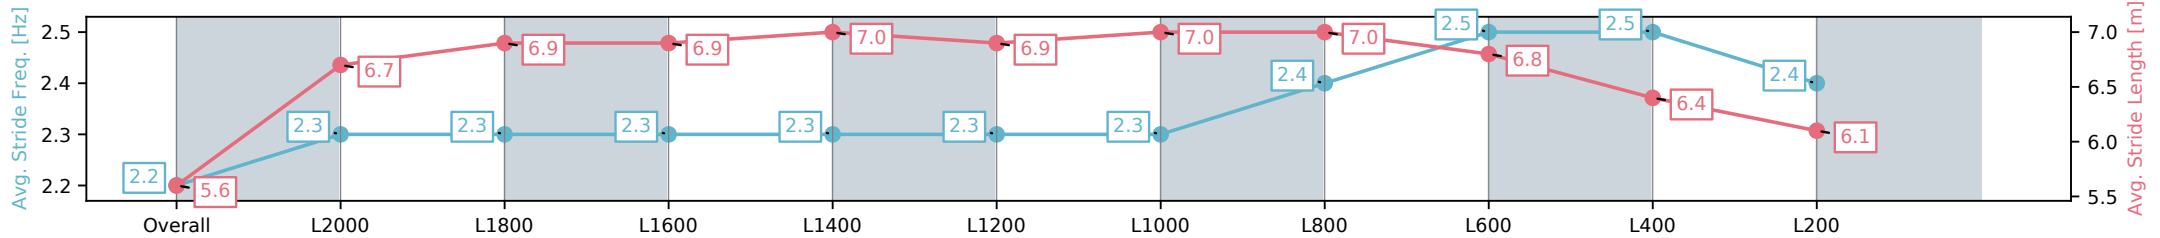

Sportsbet Gawler SA - Professional
 Race 1: Ray White Barossa Two Wells Maiden - 2100m
 25 October 2024 - 2:40PM
 Track Rating: Soft 5, Weather: Fine, Rail Position: True

| Section | Overall | L2000 | L1800 | L1600 | L1400 | L1200 | L1000 | L800 | L600 | L400 | L200 |
|------------------------|--------------------------|--------------------------|--------------------------|--------------------------|--------------------------|--------------------------|--------------------------|--------------------------|--------------------------|--------------------------|--------------------------|
| Section Times | 2:13.42 [4] (0:08.25) | 2:05.17 [7] (0:12.66) | 1:52.51 [7] (0:12.64) | 1:39.87 [7] (0:12.54) | 1:27.33 [7] (0:12.41) | 1:14.92 [7] (0:12.43) | 1:02.49 [7] (0:12.17) | 0:50.32 [7] (0:11.79) | 0:38.53 [5] (0:12.02) | 0:26.51 [3] (0:12.82) | 0:13.69 [3] (0:13.69) |
| Average Speed [km/h] | 44.0 | 56.7 | 57.6 | 57.5 | 58.3 | 57.8 | 59.1 | 61.6 | 60.4 | 56.6 | 52.2 |
| Top Speed [km/h] | 46.1 | 58.2 | 58.3 | 58.6 | 59.0 | 59.1 | 60.4 | 62.2 | 62.6 | 60.6 | 57.1 |
| Avg. Dist. to Rail [m] | 4.9 | 1.2 | 0.5 | 0.4 | 1.0 | 0.5 | 0.7 | 0.2 | 1.3 | 3.2 | 2.6 |
| Avg. Stride Freq. [Hz] | 2.2 | 2.3 | 2.3 | 2.3 | 2.3 | 2.3 | 2.3 | 2.4 | 2.5 | 2.5 | 2.4 |
| Avg. Stride Length [m] | 5.6 | 6.7 | 6.9 | 6.9 | 7.0 | 6.9 | 7.0 | 7.0 | 6.8 | 6.4 | 6.1 |