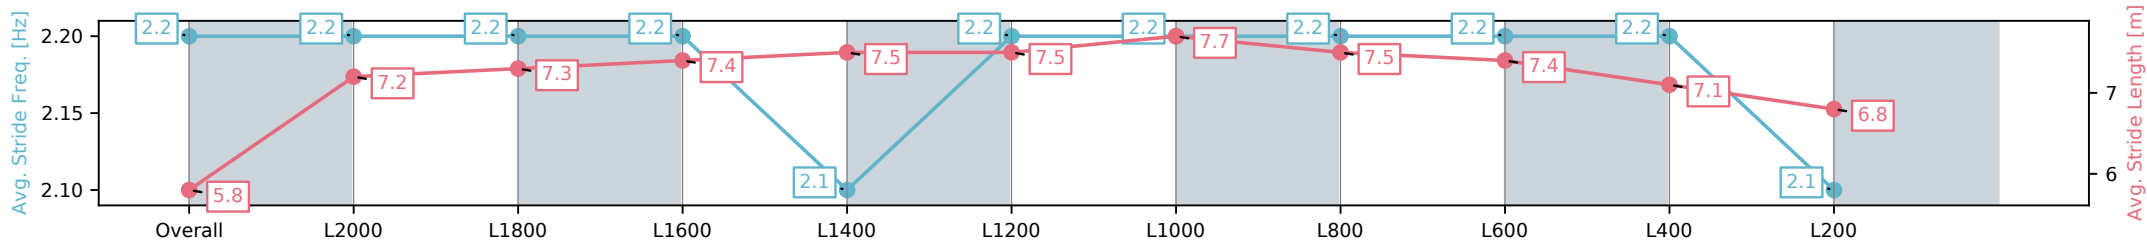

Sportsbet Gawler SA - Professional
 Race 1: Ray White Barossa Two Wells Maiden - 2100m
 25 October 2024 - 2:40PM
 Track Rating: Soft 5, Weather: Fine, Rail Position: True

| Section | Overall | L2000 | L1800 | L1600 | L1400 | L1200 | L1000 | L800 | L600 | L400 | L200 |
|------------------------|--------------------------|--------------------------|--------------------------|--------------------------|--------------------------|--------------------------|--------------------------|--------------------------|--------------------------|--------------------------|--------------------------|
| Section Times | 2:13.74 [5] (0:07.93) | 2:05.81 [4] (0:12.39) | 1:53.42 [4] (0:12.56) | 1:40.86 [4] (0:12.53) | 1:28.33 [4] (0:12.49) | 1:15.84 [4] (0:12.39) | 1:03.45 [4] (0:12.14) | 0:51.31 [4] (0:12.06) | 0:39.25 [3] (0:12.47) | 0:26.78 [5] (0:13.18) | 0:13.60 [5] (0:13.60) |
| Average Speed [km/h] | 45.8 | 58.0 | 57.8 | 58.1 | 57.8 | 58.0 | 60.0 | 60.6 | 58.8 | 55.0 | 52.2 |
| Top Speed [km/h] | 48.3 | 59.3 | 59.2 | 58.8 | 58.8 | 59.0 | 60.7 | 61.7 | 61.5 | 59.2 | 55.2 |
| Avg. Dist. to Rail [m] | 5.1 | 1.7 | 0.6 | 1.0 | 1.5 | 1.1 | 1.6 | 2.3 | 2.7 | 3.8 | 4.6 |
| Avg. Stride Freq. [Hz] | 2.2 | 2.2 | 2.2 | 2.2 | 2.1 | 2.2 | 2.2 | 2.2 | 2.2 | 2.2 | 2.1 |
| Avg. Stride Length [m] | 5.8 | 7.2 | 7.3 | 7.4 | 7.5 | 7.5 | 7.5 | 7.4 | 7.4 | 7.1 | 6.8 |