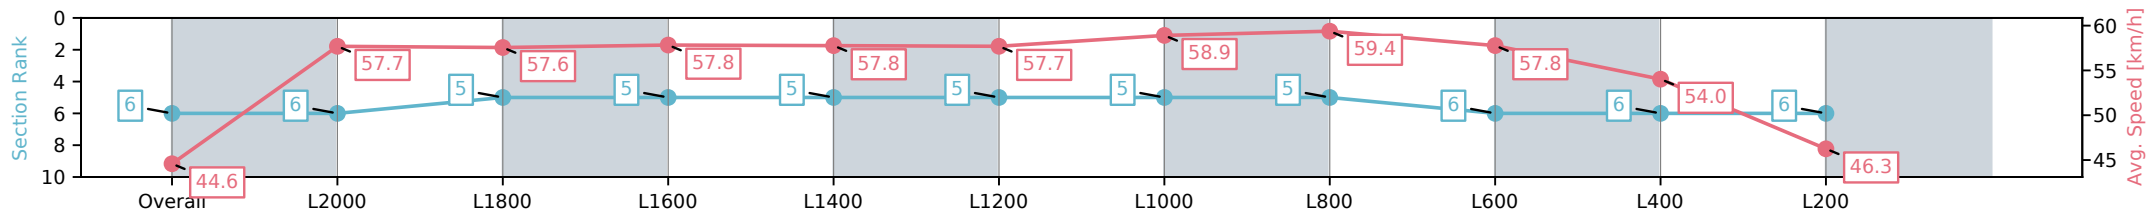

Horse/Jockey Name	GREY FOLLY/Alan Lai
Finish Rank	6
Fastest Section Time (Section)	0:12.22 (L800)
Top Speed [km/h] (Section)	60.2 (L800)
Race State	Finished

Sportsbet Gawler SA - Professional
Race 1: Ray White Barossa Two Wells Maiden - 2100m
25 October 2024 - 2:40PM
Track Rating: Soft 5, Weather: Fine, Rail Position: True

Section	Overall	L2000	L1800	L1600	L1400	L1200	L1000	L800	L600	L400	L200
Section Times	2:16.23 [6] (0:08.14)	2:08.09 [6] (0:12.44)	1:55.65 [5] (0:12.52)	1:43.13 [5] (0:12.45)	1:30.68 [5] (0:12.47)	1:18.21 [5] (0:12.47)	1:05.74 [5] (0:12.28)	0:53.45 [5] (0:12.22)	0:41.23 [6] (0:12.48)	0:28.75 [6] (0:13.42)	0:15.33 [6] (0:15.33)
Average Speed [km/h]	44.6	57.7	57.6	57.8	57.8	57.7	58.9	59.4	57.8	54.0	46.3
Top Speed [km/h]	46.7	59.2	58.7	58.5	58.8	58.8	59.8	60.0	60.2	58.2	54.2
Avg. Dist. to Rail [m]	1.4	0.4	1.1	0.5	0.8	0.5	0.8	0.5	0.6	1.8	2.4
Avg. Stride Freq. [Hz]	2.2	2.4	2.4	2.3	2.3	2.3	2.3	2.4	2.4	2.3	2.2
Avg. Stride Length [m]	5.6	6.6	6.8	6.8	6.9	6.9	7.0	6.9	6.7	6.5	5.9

- [ ] Ranking at each section and finish
- -:-:- No data available at this section
- NA No data available