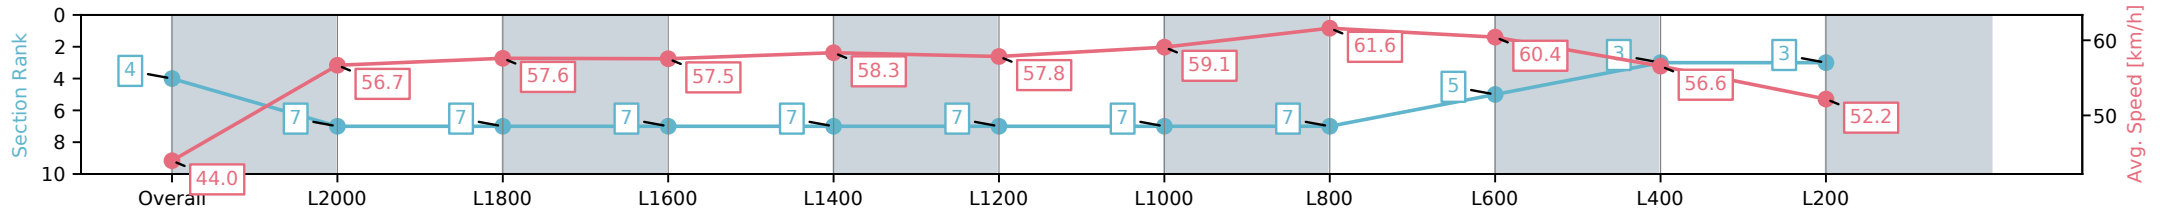

Sportsbet Gawler SA - Professional
 Race 1: Ray White Barossa Two Wells Maiden - 2100m
 25 October 2024 - 2:40PM
 Track Rating: Soft 5, Weather: Fine, Rail Position: True

| Section | Overall | L2000 | L1800 | L1600 | L1400 | L1200 | L1000 | L800 | L600 | L400 | L200 |
|------------------------|--------------------------|--------------------------|--------------------------|--------------------------|--------------------------|--------------------------|--------------------------|--------------------------|--------------------------|--------------------------|--------------------------|
| Section Times | 2:13.42 [4] (0:08.25) | 2:05.17 [7] (0:12.66) | 1:52.51 [7] (0:12.64) | 1:39.87 [7] (0:12.54) | 1:27.33 [7] (0:12.41) | 1:14.92 [7] (0:12.43) | 1:02.49 [7] (0:12.17) | 0:50.32 [7] (0:11.79) | 0:38.53 [5] (0:12.02) | 0:26.51 [3] (0:12.82) | 0:13.69 [3] (0:13.69) |
| Average Speed [km/h] | 44.0 | 56.7 | 57.6 | 57.5 | 58.3 | 57.8 | 59.1 | 61.6 | 60.4 | 56.6 | 52.2 |
| Top Speed [km/h] | 46.1 | 58.2 | 58.3 | 58.6 | 59.0 | 59.1 | 60.4 | 62.2 | 62.6 | 60.6 | 57.1 |
| Avg. Dist. to Rail [m] | 4.9 | 1.2 | 0.5 | 0.4 | 1.0 | 0.5 | 0.7 | 0.2 | 1.3 | 3.2 | 2.6 |
| Avg. Stride Freq. [Hz] | 2.2 | 2.3 | 2.3 | 2.3 | 2.3 | 2.3 | 2.3 | 2.4 | 2.5 | 2.5 | 2.4 |
| Avg. Stride Length [m] | 5.6 | 6.7 | 6.9 | 6.9 | 7.0 | 6.9 | 7.0 | 7.0 | 6.8 | 6.4 | 6.1 |