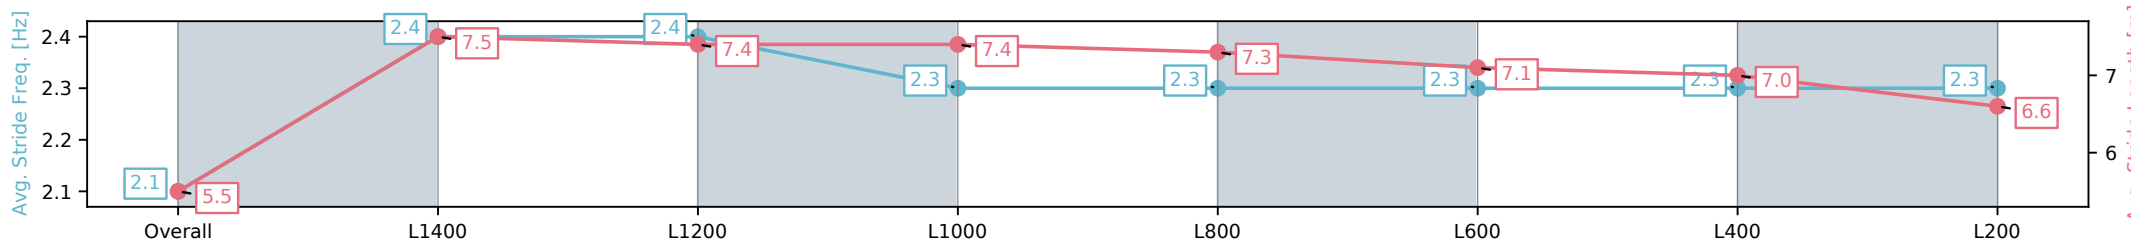

Sportsbet Gawler SA - Professional  
 Race 7: Willow Grove Stud Rating 0 - 56 Handicap - 1516m  
 07 October 2024 - 4:40PM  
 Track Rating: Good 4, Weather: Fine, Rail Position: +5m Entire

Section	Overall	L1400	L1200	L1000	L800	L600	L400	L200
Section Times	1:33.66 [5] (0:10.13)	1:23.53 [11] (0:11.28)	1:12.24 [11] (0:11.18)	1:01.06 [12] (0:11.45)	0:49.61 [12] (0:12.05)	0:37.56 [11] (0:12.27)	0:25.29 [10] (0:12.39)	0:12.90 [8] (0:12.90)
Average Speed [km/h]	41.2	63.8	64.5	63.1	59.5	58.5	58.1	55.9
Top Speed [km/h]	61.4	64.9	65.1	64.2	61.5	60.3	59.1	56.7
Avg. Dist. to Rail [m]	1.6	0.8	0.5	1.0	0.5	0.4	0.3	0.3
Avg. Stride Freq. [Hz]	2.0	2.2	2.3	2.2	2.2	2.2	2.2	2.2
Avg. Stride Length [m]	5.6	8.0	7.8	7.9	7.5	7.4	7.4	7.2

- [ ] Ranking at each section and finish
- :-:- No data available at this section
- NA No data available

Horse/Jockey Name	MUFFLA/Dom Tourneur
Finish Rank	6
Fastest Section Time (Section)	0:11.17 (L1200)
Top Speed [km/h] (Section)	66.6 (L1200)
Race State	Finished

Sportsbet Gawler SA - Professional  
 Race 7: Willow Grove Stud Rating 0 - 56 Handicap - 1516m  
 07 October 2024 - 4:40PM  
 Track Rating: Good 4, Weather: Fine, Rail Position: +5m Entire

Section	Overall	L1400	L1200	L1000	L800	L600	L400	L200
Section Times	1:33.85 [6] (0:09.96)	1:23.89 [9] (0:11.24)	1:12.65 [10] (0:11.17)	1:01.48 [9] (0:11.60)	0:49.88 [11] (0:11.88)	0:38.00 [9] (0:12.28)	0:25.71 [9] (0:12.48)	0:13.23 [7] (0:13.23)
Average Speed [km/h]	41.8	64.3	64.5	62.5	61.0	59.5	58.4	54.4
Top Speed [km/h]	62.2	66.1	66.6	63.9	62.8	60.7	59.3	57.1
Avg. Dist. to Rail [m]	4.6	1.6	1.6	2.3	1.5	2.8	6.2	8.6
Avg. Stride Freq. [Hz]	2.1	2.4	2.4	2.3	2.3	2.3	2.3	2.3
Avg. Stride Length [m]	5.5	7.5	7.4	7.4	7.3	7.1	7.0	6.6