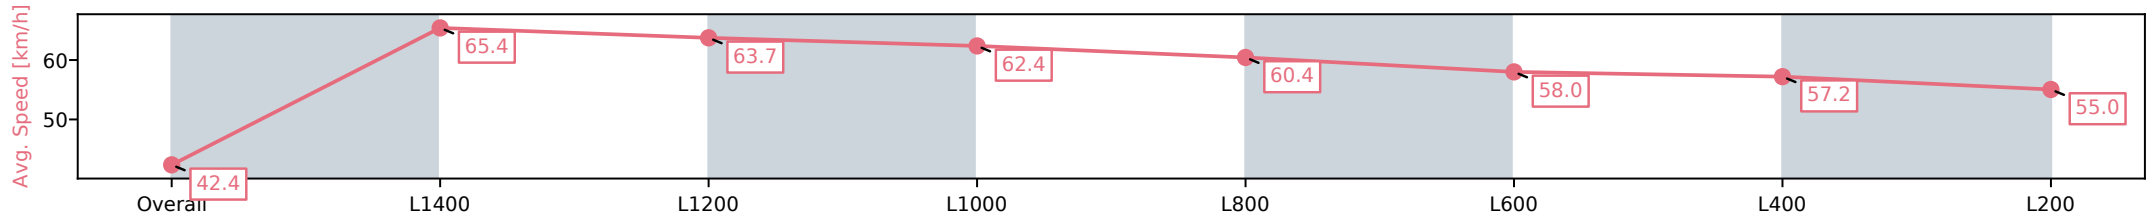

Horse/Jockey Name	LION'S INSTINCT/Jake Toeroek
Finish Rank	4
Fastest Section Time (Section)	0:10.95 (L1400)
Top Speed [km/h] (Section)	67.0 (L1400)
Race State	Finished

Sportsbet Gawler SA - Professional
Race 7: Willow Grove Stud Rating 0 - 56 Handicap - 1516m
07 October 2024 - 4:40PM
Track Rating: Good 4, Weather: Fine, Rail Position: +5m Entire

Section	Overall	L1400	L1200	L1000	L800	L600	L400	L200
Section Times	1:33.64 [4] (0:09.87)	1:23.77 [8] (0:10.95)	1:12.82 [7] (0:11.24)	1:01.58 [8] (0:11.62)	0:49.96 [7] (0:11.85)	0:38.11 [6] (0:12.41)	0:25.70 [8] (0:12.60)	0:13.10 [4] (0:13.10)
Average Speed [km/h]	42.4	65.4	63.7	62.4	60.4	58.0	57.2	55.0
Top Speed [km/h]	62.8	67.0	65.9	64.2	61.8	59.9	59.3	56.6
Avg. Dist. to Rail [m]	3.7	2.7	1.3	1.0	0.5	0.3	1.0	2.3
Avg. Stride Freq. [Hz]	2.3	2.5	2.5	2.4	2.4	2.3	2.4	2.3
Avg. Stride Length [m]	5.2	7.3	7.2	7.4	7.1	6.9	6.7	6.5

[ ] Ranking at each section and finish
-:-:- No data available at this section
NA No data available