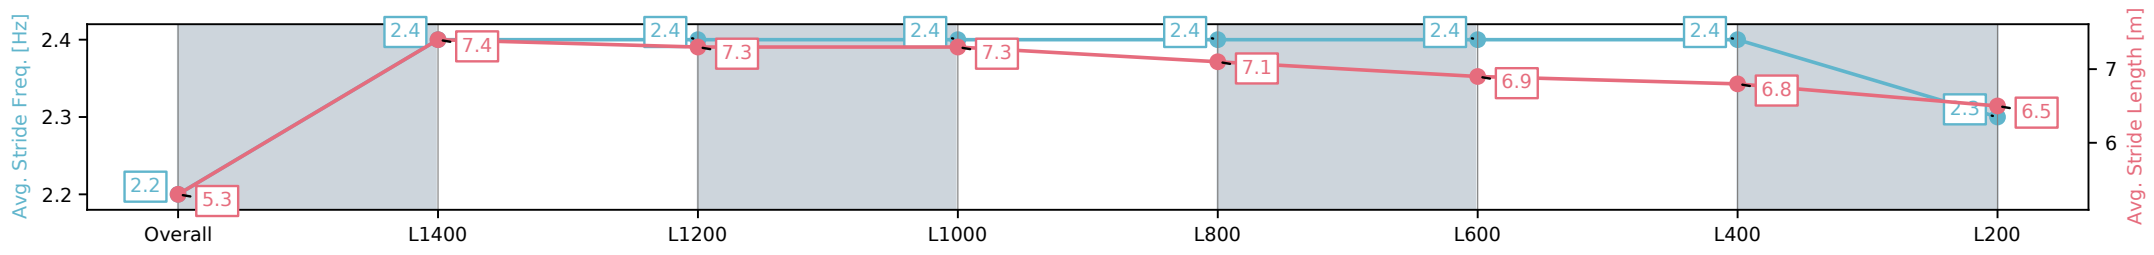

07 October 2024 - 4:40PM

Track Rating: Good 4, Weather: Fine, Rail Position: +5m Entire

Section	Overall	L1400	L1200	L1000	L800	L600	L400	L200
Section Times	1:32.91 [1] (0:10.01)	1:22.90 [10] (0:11.17)	1:11.73 [9] (0:11.23)	1:00.50 [10] (0:11.37)	0:49.13 [9] (0:11.90)	0:37.23 [7] (0:12.17)	0:25.06 [6] (0:12.23)	0:12.83 [1] (0:12.83)
Average Speed [km/h]	41.8	64.8	64.0	63.8	61.2	60.1	59.5	56.1
Top Speed [km/h]	61.9	66.1	66.0	64.5	62.9	60.6	60.2	58.4
Avg. Dist. to Rail [m]	5.5	2.3	1.5	1.8	2.5	3.2	4.5	3.5
Avg. Stride Freq. [Hz]	2.1	2.3	2.3	2.2	2.2	2.2	2.2	2.2
Avg. Stride Length [m]	5.4	7.9	7.8	7.9	7.6	7.5	7.4	7.2

Sportsbet Gawler SA - Professional  
 Race 7: Willow Grove Stud Rating 0 - 56 Handicap - 1516m  
 07 October 2024 - 4:40PM  
 Track Rating: Good 4, Weather: Fine, Rail Position: +5m Entire

Section	Overall	L1400	L1200	L1000	L800	L600	L400	L200
Section Times	1:33.46 [2] (0:09.73)	1:23.73 [7] (0:11.12)	1:12.61 [8] (0:11.19)	1:01.42 [7] (0:11.74)	0:49.68 [8] (0:11.99)	0:37.69 [8] (0:12.00)	0:25.69 [5] (0:12.35)	0:13.34 [2] (0:13.34)
Average Speed [km/h]	43.0	64.8	64.2	61.6	60.1	59.7	58.3	54.1
Top Speed [km/h]	63.0	66.0	65.4	63.4	61.7	61.4	60.0	57.2
Avg. Dist. to Rail [m]	1.5	0.9	0.3	0.7	0.6	0.8	0.6	1.9
Avg. Stride Freq. [Hz]	2.2	2.4	2.4	2.4	2.4	2.4	2.4	2.3
Avg. Stride Length [m]	5.3	7.4	7.3	7.3	7.1	6.9	6.8	6.5