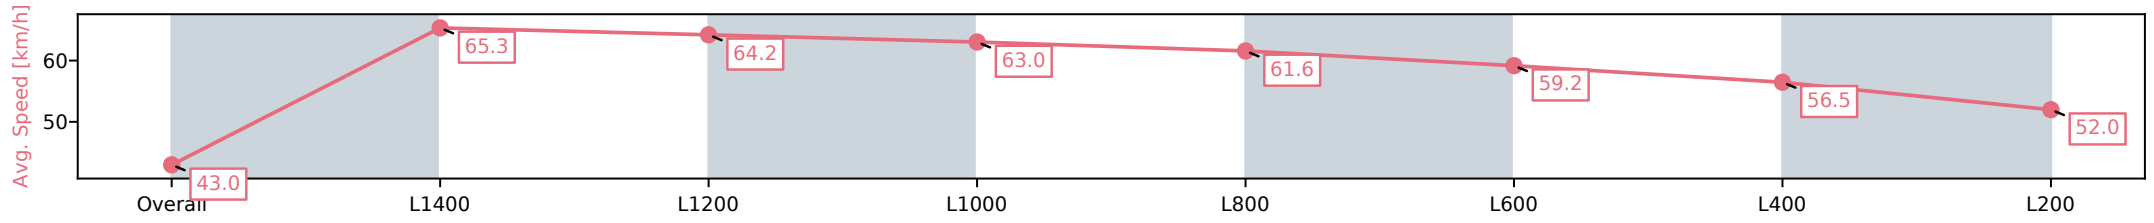

- [ ] Ranking at each section and finish
- :-:- No data available at this section
- NA No data available

Horse/Jockey Name	PRANCING COUNTESS/Teagan Voorham
Finish Rank	7
Fastest Section Time (Section)	0:11.07 (L1400)
Top Speed [km/h] (Section)	66.8 (L1400)
Race State	Finished

Sportsbet Gawler SA - Professional  
 Race 7: Willow Grove Stud Rating 0 - 56 Handicap - 1516m  
 07 October 2024 - 4:40PM  
 Track Rating: Good 4, Weather: Fine, Rail Position: +5m Entire

Section	Overall	L1400	L1200	L1000	L800	L600	L400	L200
Section Times	1:34.32 [7] (0:09.73)	1:24.59 [6] (0:11.07)	1:13.52 [6] (0:11.23)	1:02.29 [6] (0:11.50)	0:50.79 [6] (0:11.82)	0:38.97 [5] (0:12.30)	0:26.67 [3] (0:12.82)	0:13.85 [3] (0:13.85)
Average Speed [km/h]	43.0	65.3	64.2	63.0	61.6	59.2	56.5	52.0
Top Speed [km/h]	63.3	66.8	66.5	64.0	62.7	61.6	58.9	54.8
Avg. Dist. to Rail [m]	6.9	3.4	1.3	2.7	1.5	2.3	3.5	5.1
Avg. Stride Freq. [Hz]	2.2	2.4	2.4	2.4	2.4	2.4	2.3	2.2
Avg. Stride Length [m]	5.5	7.4	7.3	7.4	7.2	6.9	6.8	6.5