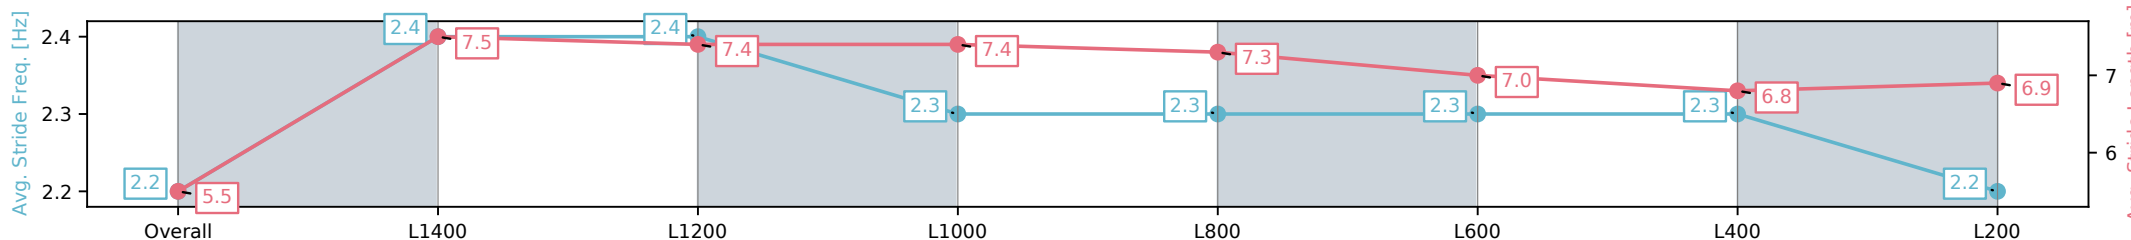

Sportsbet Gawler SA - Professional  
 Race 7: Willow Grove Stud Rating 0 - 56 Handicap - 1516m  
 07 October 2024 - 4:40PM  
 Track Rating: Good 4, Weather: Fine, Rail Position: +5m Entire

Section	Overall	L1400	L1200	L1000	L800	L600	L400	L200
Section Times	1:33.46 [2] (0:09.73)	1:23.73 [7] (0:11.12)	1:12.61 [8] (0:11.19)	1:01.42 [7] (0:11.74)	0:49.68 [8] (0:11.99)	0:37.69 [8] (0:12.00)	0:25.69 [5] (0:12.35)	0:13.34 [2] (0:13.34)
Average Speed [km/h]	43.0	64.8	64.2	61.6	60.1	59.7	58.3	54.1
Top Speed [km/h]	63.0	66.0	65.4	63.4	61.7	61.4	60.0	57.2
Avg. Dist. to Rail [m]	1.5	0.9	0.3	0.7	0.6	0.8	0.6	1.9
Avg. Stride Freq. [Hz]	2.2	2.4	2.4	2.4	2.4	2.4	2.4	2.3
Avg. Stride Length [m]	5.3	7.4	7.3	7.3	7.1	6.9	6.8	6.5

[ ] Ranking at each section and finish  
 -:-:- No data available at this section  
 NA No data available

Horse/Jockey Name	JAYWICK/Justin Potter
Finish Rank	3
Fastest Section Time (Section)	0:11.00 (L1400)
Top Speed [km/h] (Section)	66.8 (L1400)
Race State	Finished

Sportsbet Gawler SA - Professional  
 Race 7: Willow Grove Stud Rating 0 - 56 Handicap - 1516m  
 07 October 2024 - 4:40PM  
 Track Rating: Good 4, Weather: Fine, Rail Position: +5m Entire

Section	Overall	L1400	L1200	L1000	L800	L600	L400	L200
Section Times	1:33.60 [3] (0:09.53)	1:24.07 [3] (0:11.00)	1:13.07 [5] (0:11.27)	1:01.80 [5] (0:11.64)	0:50.16 [4] (0:11.88)	0:38.28 [4] (0:12.43)	0:25.85 [4] (0:12.81)	0:13.04 [5] (0:13.04)
Average Speed [km/h]	43.7	65.9	63.9	62.2	60.8	57.8	56.5	55.1
Top Speed [km/h]	63.2	66.8	65.5	63.1	62.0	60.0	57.7	56.6
Avg. Dist. to Rail [m]	4.4	2.9	2.1	2.5	0.6	1.0	3.9	6.1
Avg. Stride Freq. [Hz]	2.2	2.4	2.4	2.3	2.3	2.3	2.3	2.2
Avg. Stride Length [m]	5.5	7.5	7.4	7.4	7.3	7.0	6.8	6.9