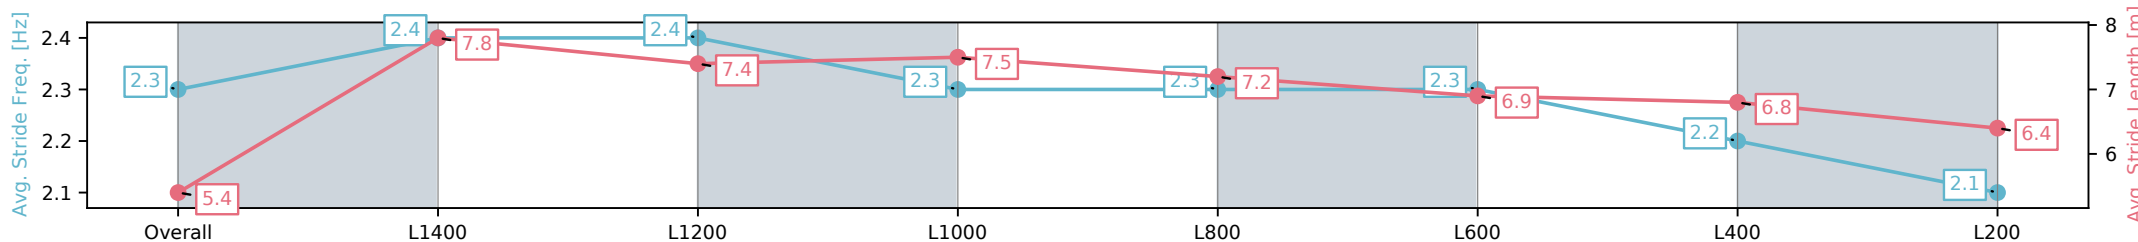

Sportsbet Gawler SA - Professional  
 Race 7: Willow Grove Stud Rating 0 - 56 Handicap - 1516m  
 07 October 2024 - 4:40PM  
 Track Rating: Good 4, Weather: Fine, Rail Position: +5m Entire

Section	Overall	L1400	L1200	L1000	L800	L600	L400	L200
Section Times	1:34.87 [10] (0:09.43)	1:25.44 [2] (0:10.81)	1:14.63 [2] (0:11.28)	1:03.35 [2] (0:11.57)	0:51.77 [2] (0:11.94)	0:39.83 [1] (0:12.45)	0:27.38 [1] (0:13.10)	0:14.28 [6] (0:14.28)
Average Speed [km/h]	44.2	66.7	63.9	62.3	60.0	57.7	54.9	50.5
Top Speed [km/h]	65.3	67.4	66.5	63.6	60.7	59.4	56.7	52.9
Avg. Dist. to Rail [m]	7.9	1.8	0.2	0.9	0.9	0.5	1.1	1.9
Avg. Stride Freq. [Hz]	2.1	2.4	2.4	2.4	2.3	2.3	2.3	2.2
Avg. Stride Length [m]	5.8	7.6	7.4	7.4	7.1	6.9	6.7	6.5

- [ ] Ranking at each section and finish
- :-:- No data available at this section
- NA No data available

Horse/Jockey Name	PINCHBECK/Margaret Collett
Finish Rank	11
Fastest Section Time (Section)	0:10.80 (L1400)
Top Speed [km/h] (Section)	68.0 (L1400)
Race State	Finished

Sportsbet Gawler SA - Professional  
 Race 7: Willow Grove Stud Rating 0 - 56 Handicap - 1516m  
 07 October 2024 - 4:40PM  
 Track Rating: Good 4, Weather: Fine, Rail Position: +5m Entire

Section	Overall	L1400	L1200	L1000	L800	L600	L400	L200
Section Times	1:35.88 [11] (0:09.42)	1:26.46 [1] (0:10.80)	1:15.66 [1] (0:11.27)	1:04.39 [1] (0:11.56)	0:52.83 [1] (0:12.08)	0:40.75 [2] (0:12.43)	0:28.32 [2] (0:13.36)	0:14.96 [10] (0:14.96)
Average Speed [km/h]	44.4	67.0	63.8	62.3	59.9	57.7	54.0	48.2
Top Speed [km/h]	65.8	68.0	66.2	63.2	60.9	59.6	56.6	52.5
Avg. Dist. to Rail [m]	7.2	2.4	0.8	1.2	0.2	0.5	2.6	4.8
Avg. Stride Freq. [Hz]	2.3	2.4	2.4	2.3	2.3	2.3	2.2	2.1
Avg. Stride Length [m]	5.4	7.8	7.4	7.5	7.2	6.9	6.8	6.4