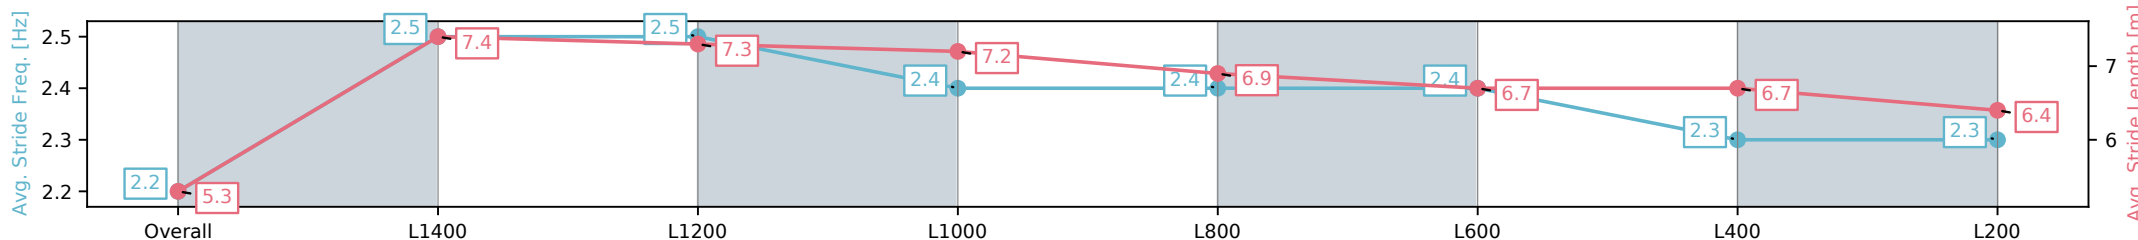

Sportsbet Gawler SA - Professional  
 Race 7: Willow Grove Stud Rating 0 - 56 Handicap - 1516m  
 07 October 2024 - 4:40PM  
 Track Rating: Good 4, Weather: Fine, Rail Position: +5m Entire

Section	Overall	L1400	L1200	L1000	L800	L600	L400	L200
Section Times	1:34.35 [8] (0:10.18)	1:24.17 [12] (0:11.26)	1:12.91 [12] (0:11.09)	1:01.82 [11] (0:11.32)	0:50.50 [10] (0:12.17)	0:38.33 [10] (0:12.53)	0:25.80 [11] (0:12.60)	0:13.20 [11] (0:13.20)
Average Speed [km/h]	40.9	64.2	65.1	64.3	61.0	58.6	57.8	54.5
Top Speed [km/h]	61.2	65.5	66.2	65.6	62.2	59.9	58.7	57.7
Avg. Dist. to Rail [m]	3.5	2.3	2.2	3.9	5.3	4.8	4.4	3.2
Avg. Stride Freq. [Hz]	2.1	2.3	2.4	2.3	2.3	2.3	2.3	2.2
Avg. Stride Length [m]	5.5	7.7	7.5	7.7	7.3	7.1	7.1	6.8

[ ] Ranking at each section and finish  
 -:-:- No data available at this section  
 NA No data available

Horse/Jockey Name	GRINZINGER BURG/Alan Lai
Finish Rank	9
Fastest Section Time (Section)	0:10.88 (L1400)
Top Speed [km/h] (Section)	67.4 (L1400)
Race State	Finished

Sportsbet Gawler SA - Professional  
 Race 7: Willow Grove Stud Rating 0 - 56 Handicap - 1516m  
 07 October 2024 - 4:40PM  
 Track Rating: Good 4, Weather: Fine, Rail Position: +5m Entire

Section	Overall	L1400	L1200	L1000	L800	L600	L400	L200
Section Times	1:34.66 [9] (0:09.64)	1:25.02 [5] (0:10.88)	1:14.14 [4] (0:11.20)	1:02.94 [4] (0:11.50)	0:51.44 [3] (0:12.01)	0:39.43 [3] (0:12.69)	0:26.74 [7] (0:12.99)	0:13.75 [9] (0:13.75)
Average Speed [km/h]	43.2	66.8	64.4	63.0	60.6	57.6	56.0	52.2
Top Speed [km/h]	65.1	67.4	66.4	63.8	61.8	59.6	57.1	54.3
Avg. Dist. to Rail [m]	8.9	4.0	1.9	2.2	2.0	2.8	5.3	7.4
Avg. Stride Freq. [Hz]	2.2	2.5	2.5	2.4	2.4	2.4	2.3	2.3
Avg. Stride Length [m]	5.3	7.4	7.3	7.2	6.9	6.7	6.7	6.4