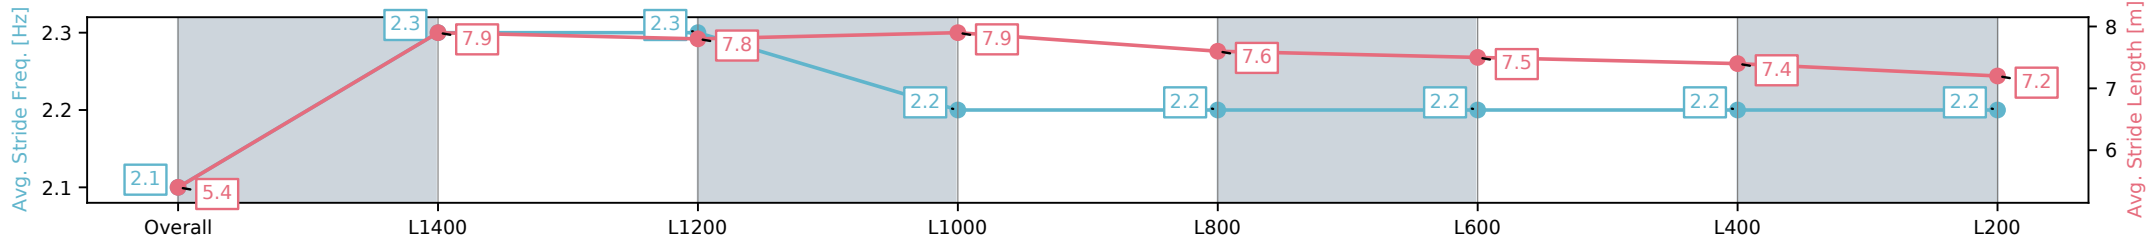

Horse/Jockey Name	EVENTUALLY/Caitlin Jones
Finish Rank	1
Fastest Section Time (Section)	0:11.17 (L1400)
Top Speed [km/h] (Section)	66.1 (L1400)
Race State	Finished

Sportsbet Gawler SA - Professional  
 Race 7: Willow Grove Stud Rating 0 - 56 Handicap - 1516m

07 October 2024 - 4:40PM

Track Rating: Good 4, Weather: Fine, Rail Position: +5m Entire

Section	Overall	L1400	L1200	L1000	L800	L600	L400	L200
Section Times	1:32.91 [1] (0:10.01)	1:22.90 [10] (0:11.17)	1:11.73 [9] (0:11.23)	1:00.50 [10] (0:11.37)	0:49.13 [9] (0:11.90)	0:37.23 [7] (0:12.17)	0:25.06 [6] (0:12.23)	0:12.83 [1] (0:12.83)
Average Speed [km/h]	41.8	64.8	64.0	63.8	61.2	60.1	59.5	56.1
Top Speed [km/h]	61.9	66.1	66.0	64.5	62.9	60.6	60.2	58.4
Avg. Dist. to Rail [m]	5.5	2.3	1.5	1.8	2.5	3.2	4.5	3.5
Avg. Stride Freq. [Hz]	2.1	2.3	2.3	2.2	2.2	2.2	2.2	2.2
Avg. Stride Length [m]	5.4	7.9	7.8	7.9	7.6	7.5	7.4	7.2