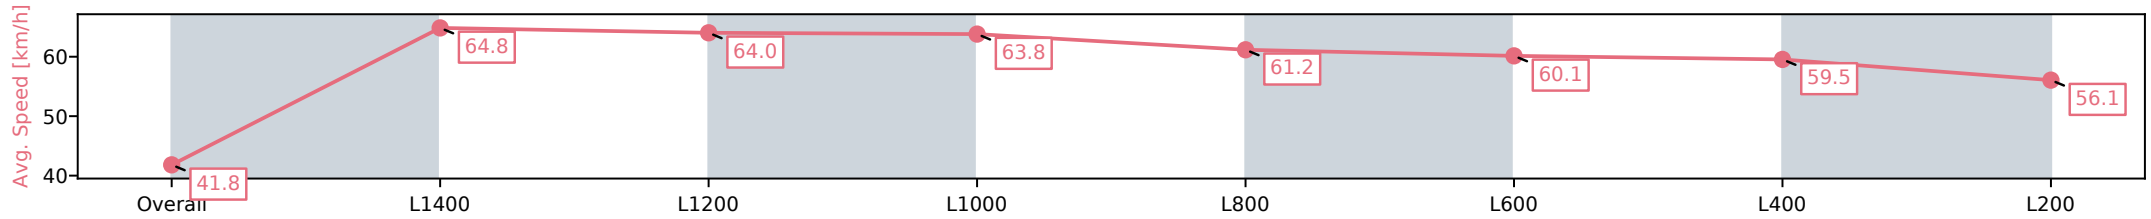

07 October 2024 - 4:40PM

Track Rating: Good 4, Weather: Fine, Rail Position: +5m Entire

Section	Overall	L1400	L1200	L1000	L800	L600	L400	L200
Section Times	1:32.91 [1] (0:10.01)	1:22.90 [10] (0:11.17)	1:11.73 [9] (0:11.23)	1:00.50 [10] (0:11.37)	0:49.13 [9] (0:11.90)	0:37.23 [7] (0:12.17)	0:25.06 [6] (0:12.23)	0:12.83 [1] (0:12.83)
Average Speed [km/h]	41.8	64.8	64.0	63.8	61.2	60.1	59.5	56.1
Top Speed [km/h]	61.9	66.1	66.0	64.5	62.9	60.6	60.2	58.4
Avg. Dist. to Rail [m]	5.5	2.3	1.5	1.8	2.5	3.2	4.5	3.5
Avg. Stride Freq. [Hz]	2.1	2.3	2.3	2.2	2.2	2.2	2.2	2.2
Avg. Stride Length [m]	5.4	7.9	7.8	7.9	7.6	7.5	7.4	7.2