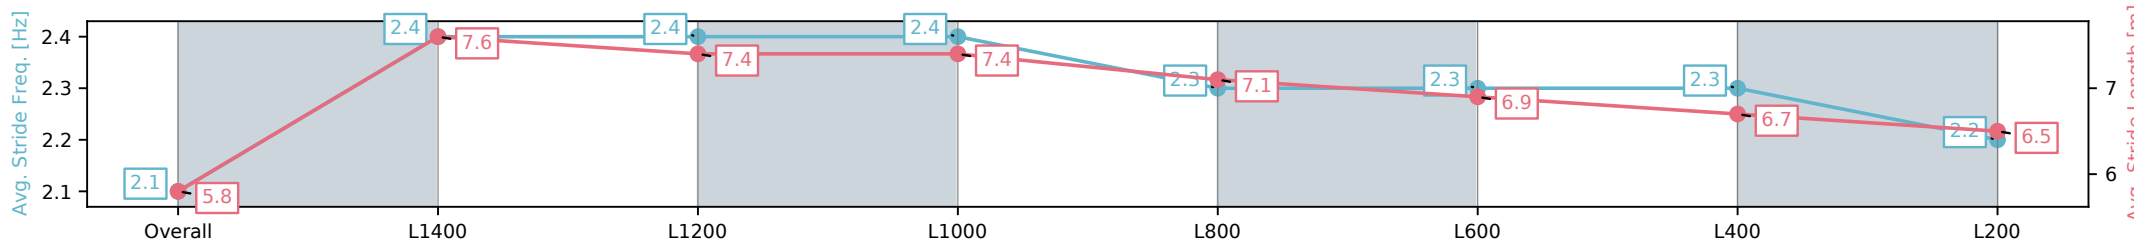

Sportsbet Gawler SA - Professional  
 Race 7: Willow Grove Stud Rating 0 - 56 Handicap - 1516m  
 07 October 2024 - 4:40PM  
 Track Rating: Good 4, Weather: Fine, Rail Position: +5m Entire

Section	Overall	L1400	L1200	L1000	L800	L600	L400	L200
Section Times	1:34.66 [9] (0:09.64)	1:25.02 [5] (0:10.88)	1:14.14 [4] (0:11.20)	1:02.94 [4] (0:11.50)	0:51.44 [3] (0:12.01)	0:39.43 [3] (0:12.69)	0:26.74 [7] (0:12.99)	0:13.75 [9] (0:13.75)
Average Speed [km/h]	43.2	66.8	64.4	63.0	60.6	57.6	56.0	52.2
Top Speed [km/h]	65.1	67.4	66.4	63.8	61.8	59.6	57.1	54.3
Avg. Dist. to Rail [m]	8.9	4.0	1.9	2.2	2.0	2.8	5.3	7.4
Avg. Stride Freq. [Hz]	2.2	2.5	2.5	2.4	2.4	2.4	2.3	2.3
Avg. Stride Length [m]	5.3	7.4	7.3	7.2	6.9	6.7	6.7	6.4

- [ ] Ranking at each section and finish
- :-:- No data available at this section
- NA No data available

Horse/Jockey Name	MR JONES/Sairyn Fawke
Finish Rank	10
Fastest Section Time (Section)	0:10.81 (L1400)
Top Speed [km/h] (Section)	67.4 (L1400)
Race State	Finished

Sportsbet Gawler SA - Professional  
 Race 7: Willow Grove Stud Rating 0 - 56 Handicap - 1516m  
 07 October 2024 - 4:40PM  
 Track Rating: Good 4, Weather: Fine, Rail Position: +5m Entire

Section	Overall	L1400	L1200	L1000	L800	L600	L400	L200
Section Times	1:34.87 [10] (0:09.43)	1:25.44 [2] (0:10.81)	1:14.63 [2] (0:11.28)	1:03.35 [2] (0:11.57)	0:51.77 [2] (0:11.94)	0:39.83 [1] (0:12.45)	0:27.38 [1] (0:13.10)	0:14.28 [6] (0:14.28)
Average Speed [km/h]	44.2	66.7	63.9	62.3	60.0	57.7	54.9	50.5
Top Speed [km/h]	65.3	67.4	66.5	63.6	60.7	59.4	56.7	52.9
Avg. Dist. to Rail [m]	7.9	1.8	0.2	0.9	0.9	0.5	1.1	1.9
Avg. Stride Freq. [Hz]	2.1	2.4	2.4	2.4	2.3	2.3	2.3	2.2
Avg. Stride Length [m]	5.8	7.6	7.4	7.4	7.1	6.9	6.7	6.5