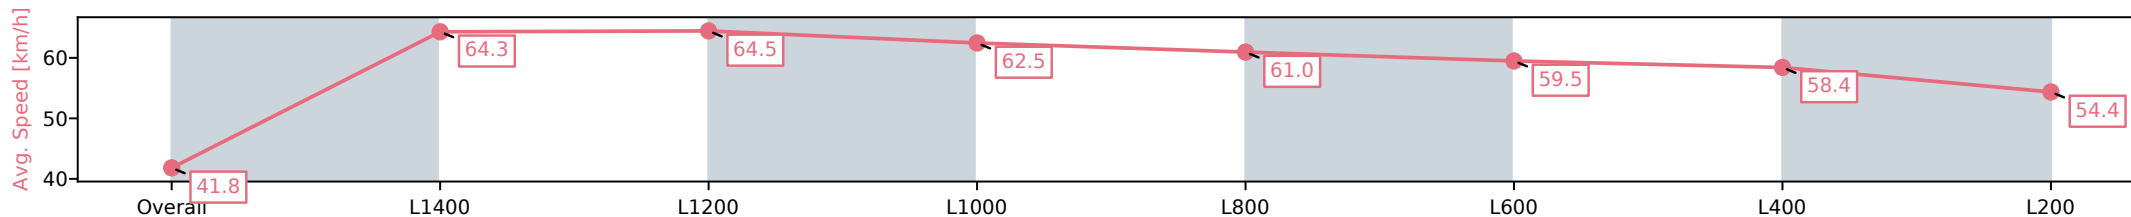

Sportsbet Gawler SA - Professional  
 Race 7: Willow Grove Stud Rating 0 - 56 Handicap - 1516m  
 07 October 2024 - 4:40PM  
 Track Rating: Good 4, Weather: Fine, Rail Position: +5m Entire

Section	Overall	L1400	L1200	L1000	L800	L600	L400	L200
Section Times	1:33.85 [6] (0:09.96)	1:23.89 [9] (0:11.24)	1:12.65 [10] (0:11.17)	1:01.48 [9] (0:11.60)	0:49.88 [11] (0:11.88)	0:38.00 [9] (0:12.28)	0:25.71 [9] (0:12.48)	0:13.23 [7] (0:13.23)
Average Speed [km/h]	41.8	64.3	64.5	62.5	61.0	59.5	58.4	54.4
Top Speed [km/h]	62.2	66.1	66.6	63.9	62.8	60.7	59.3	57.1
Avg. Dist. to Rail [m]	4.6	1.6	1.6	2.3	1.5	2.8	6.2	8.6
Avg. Stride Freq. [Hz]	2.1	2.4	2.4	2.3	2.3	2.3	2.3	2.3
Avg. Stride Length [m]	5.5	7.5	7.4	7.4	7.3	7.1	7.0	6.6