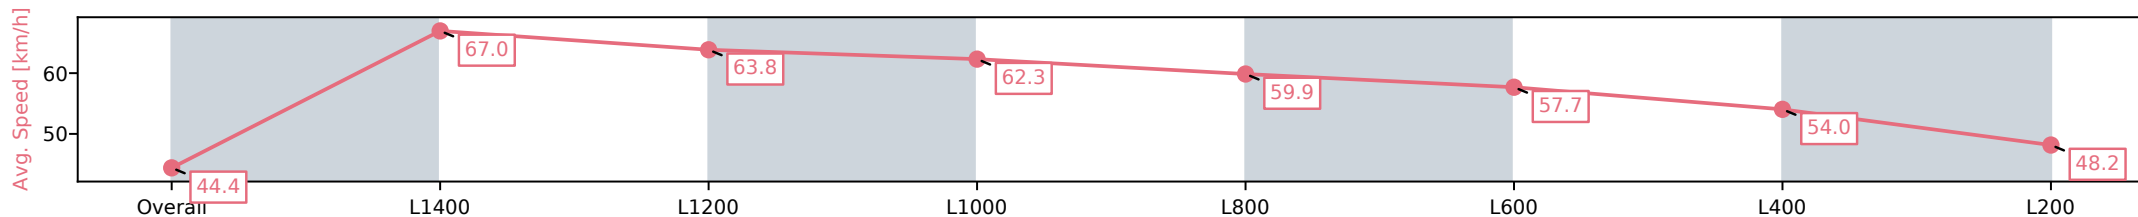

- [ ] Ranking at each section and finish
- :-:- No data available at this section
- NA No data available

Horse/Jockey Name	PINCHBECK/Margaret Collett
Finish Rank	11
Fastest Section Time (Section)	0:10.80 (L1400)
Top Speed [km/h] (Section)	68.0 (L1400)
Race State	Finished

Sportsbet Gawler SA - Professional  
 Race 7: Willow Grove Stud Rating 0 - 56 Handicap - 1516m  
 07 October 2024 - 4:40PM  
 Track Rating: Good 4, Weather: Fine, Rail Position: +5m Entire

Section	Overall	L1400	L1200	L1000	L800	L600	L400	L200
Section Times	1:35.88 [11] (0:09.42)	1:26.46 [1] (0:10.80)	1:15.66 [1] (0:11.27)	1:04.39 [1] (0:11.56)	0:52.83 [1] (0:12.08)	0:40.75 [2] (0:12.43)	0:28.32 [2] (0:13.36)	0:14.96 [10] (0:14.96)
Average Speed [km/h]	44.4	67.0	63.8	62.3	59.9	57.7	54.0	48.2
Top Speed [km/h]	65.8	68.0	66.2	63.2	60.9	59.6	56.6	52.5
Avg. Dist. to Rail [m]	7.2	2.4	0.8	1.2	0.2	0.5	2.6	4.8
Avg. Stride Freq. [Hz]	2.3	2.4	2.4	2.3	2.3	2.3	2.2	2.1
Avg. Stride Length [m]	5.4	7.8	7.4	7.5	7.2	6.9	6.8	6.4