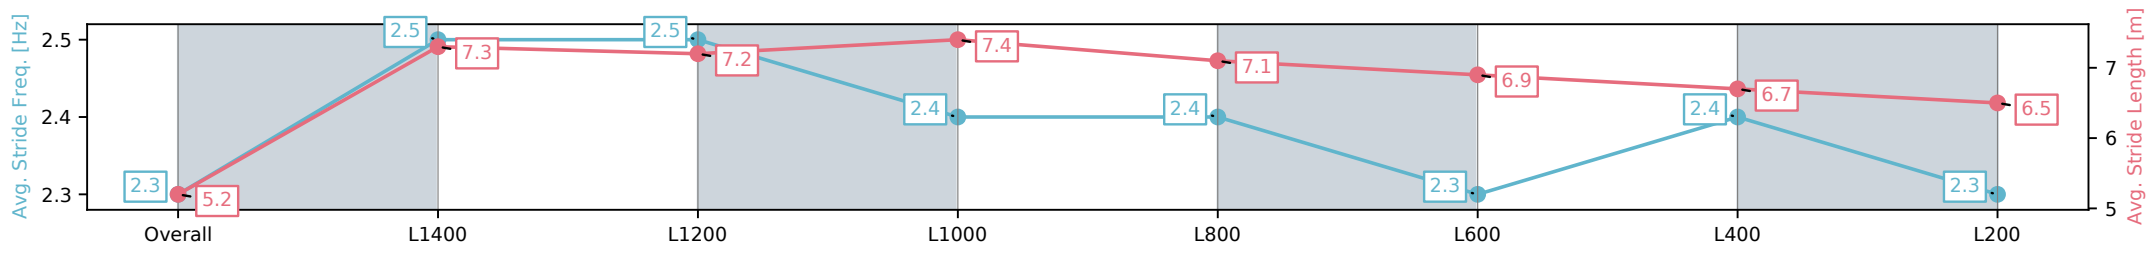

Sportsbet Gawler SA - Professional  
 Race 7: Willow Grove Stud Rating 0 - 56 Handicap - 1516m  
 07 October 2024 - 4:40PM  
 Track Rating: Good 4, Weather: Fine, Rail Position: +5m Entire

Section	Overall	L1400	L1200	L1000	L800	L600	L400	L200
Section Times	1:33.60 [3] (0:09.53)	1:24.07 [3] (0:11.00)	1:13.07 [5] (0:11.27)	1:01.80 [5] (0:11.64)	0:50.16 [4] (0:11.88)	0:38.28 [4] (0:12.43)	0:25.85 [4] (0:12.81)	0:13.04 [5] (0:13.04)
Average Speed [km/h]	43.7	65.9	63.9	62.2	60.8	57.8	56.5	55.1
Top Speed [km/h]	63.2	66.8	65.5	63.1	62.0	60.0	57.7	56.6
Avg. Dist. to Rail [m]	4.4	2.9	2.1	2.5	0.6	1.0	3.9	6.1
Avg. Stride Freq. [Hz]	2.2	2.4	2.4	2.3	2.3	2.3	2.3	2.2
Avg. Stride Length [m]	5.5	7.5	7.4	7.4	7.3	7.0	6.8	6.9

- [ ] Ranking at each section and finish
- :--:- No data available at this section
- NA No data available

Horse/Jockey Name	LION'S INSTINCT/Jake Toeroek
Finish Rank	4
Fastest Section Time (Section)	0:10.95 (L1400)
Top Speed [km/h] (Section)	67.0 (L1400)
Race State	Finished

Sportsbet Gawler SA - Professional  
 Race 7: Willow Grove Stud Rating 0 - 56 Handicap - 1516m  
 07 October 2024 - 4:40PM  
 Track Rating: Good 4, Weather: Fine, Rail Position: +5m Entire

Section	Overall	L1400	L1200	L1000	L800	L600	L400	L200
Section Times	1:33.64 [4] (0:09.87)	1:23.77 [8] (0:10.95)	1:12.82 [7] (0:11.24)	1:01.58 [8] (0:11.62)	0:49.96 [7] (0:11.85)	0:38.11 [6] (0:12.41)	0:25.70 [8] (0:12.60)	0:13.10 [4] (0:13.10)
Average Speed [km/h]	42.4	65.4	63.7	62.4	60.4	58.0	57.2	55.0
Top Speed [km/h]	62.8	67.0	65.9	64.2	61.8	59.9	59.3	56.6
Avg. Dist. to Rail [m]	3.7	2.7	1.3	1.0	0.5	0.3	1.0	2.3
Avg. Stride Freq. [Hz]	2.3	2.5	2.5	2.4	2.4	2.3	2.4	2.3
Avg. Stride Length [m]	5.2	7.3	7.2	7.4	7.1	6.9	6.7	6.5