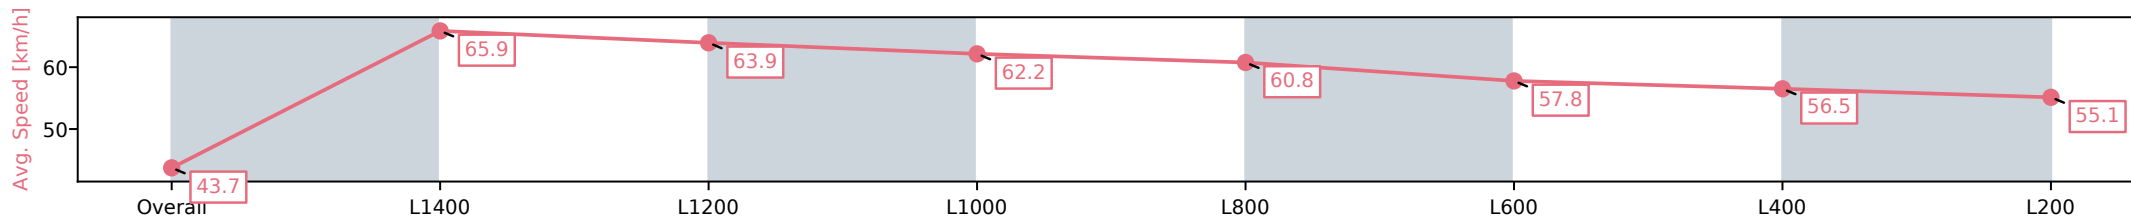

Horse/Jockey Name	JAYWICK/Justin Potter
Finish Rank	3
Fastest Section Time (Section)	0:11.00 (L1400)
Top Speed [km/h] (Section)	66.8 (L1400)
Race State	Finished

Sportsbet Gawler SA - Professional
Race 7: Willow Grove Stud Rating 0 - 56 Handicap - 1516m
07 October 2024 - 4:40PM
Track Rating: Good 4, Weather: Fine, Rail Position: +5m Entire

Section	Overall	L1400	L1200	L1000	L800	L600	L400	L200
Section Times	1:33.60 [3] (0:09.53)	1:24.07 [3] (0:11.00)	1:13.07 [5] (0:11.27)	1:01.80 [5] (0:11.64)	0:50.16 [4] (0:11.88)	0:38.28 [4] (0:12.43)	0:25.85 [4] (0:12.81)	0:13.04 [5] (0:13.04)
Average Speed [km/h]	43.7	65.9	63.9	62.2	60.8	57.8	56.5	55.1
Top Speed [km/h]	63.2	66.8	65.5	63.1	62.0	60.0	57.7	56.6
Avg. Dist. to Rail [m]	4.4	2.9	2.1	2.5	0.6	1.0	3.9	6.1
Avg. Stride Freq. [Hz]	2.2	2.4	2.4	2.3	2.3	2.3	2.3	2.2
Avg. Stride Length [m]	5.5	7.5	7.4	7.4	7.3	7.0	6.8	6.9

- [ ] Ranking at each section and finish
- -:--:- No data available at this section
- NA No data available