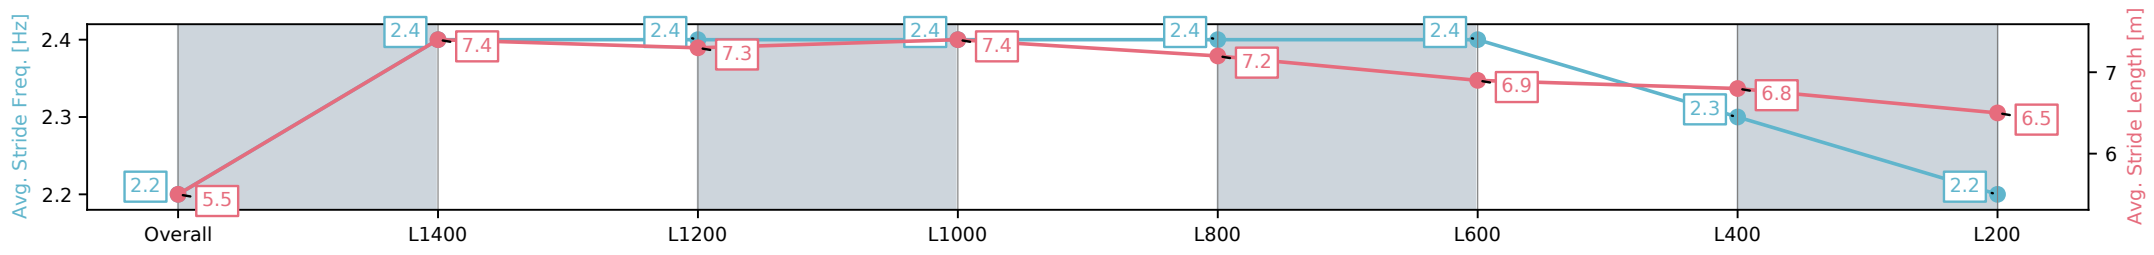

Sportsbet Gawler SA - Professional  
 Race 7: Willow Grove Stud Rating 0 - 56 Handicap - 1516m  
 07 October 2024 - 4:40PM  
 Track Rating: Good 4, Weather: Fine, Rail Position: +5m Entire

Section	Overall	L1400	L1200	L1000	L800	L600	L400	L200
Section Times	1:33.85 [6] (0:09.96)	1:23.89 [9] (0:11.24)	1:12.65 [10] (0:11.17)	1:01.48 [9] (0:11.60)	0:49.88 [11] (0:11.88)	0:38.00 [9] (0:12.28)	0:25.71 [9] (0:12.48)	0:13.23 [7] (0:13.23)
Average Speed [km/h]	41.8	64.3	64.5	62.5	61.0	59.5	58.4	54.4
Top Speed [km/h]	62.2	66.1	66.6	63.9	62.8	60.7	59.3	57.1
Avg. Dist. to Rail [m]	4.6	1.6	1.6	2.3	1.5	2.8	6.2	8.6
Avg. Stride Freq. [Hz]	2.1	2.4	2.4	2.3	2.3	2.3	2.3	2.3
Avg. Stride Length [m]	5.5	7.5	7.4	7.4	7.3	7.1	7.0	6.6

- [ ] Ranking at each section and finish
- :-:- No data available at this section
- NA No data available

Horse/Jockey Name	PRANCING COUNTESS/Teagan Voorham
Finish Rank	7
Fastest Section Time (Section)	0:11.07 (L1400)
Top Speed [km/h] (Section)	66.8 (L1400)
Race State	Finished

Sportsbet Gawler SA - Professional  
 Race 7: Willow Grove Stud Rating 0 - 56 Handicap - 1516m  
 07 October 2024 - 4:40PM  
 Track Rating: Good 4, Weather: Fine, Rail Position: +5m Entire

Section	Overall	L1400	L1200	L1000	L800	L600	L400	L200
Section Times	1:34.32 [7] (0:09.73)	1:24.59 [6] (0:11.07)	1:13.52 [6] (0:11.23)	1:02.29 [6] (0:11.50)	0:50.79 [6] (0:11.82)	0:38.97 [5] (0:12.30)	0:26.67 [3] (0:12.82)	0:13.85 [3] (0:13.85)
Average Speed [km/h]	43.0	65.3	64.2	63.0	61.6	59.2	56.5	52.0
Top Speed [km/h]	63.3	66.8	66.5	64.0	62.7	61.6	58.9	54.8
Avg. Dist. to Rail [m]	6.9	3.4	1.3	2.7	1.5	2.3	3.5	5.1
Avg. Stride Freq. [Hz]	2.2	2.4	2.4	2.4	2.4	2.4	2.3	2.2
Avg. Stride Length [m]	5.5	7.4	7.3	7.4	7.2	6.9	6.8	6.5