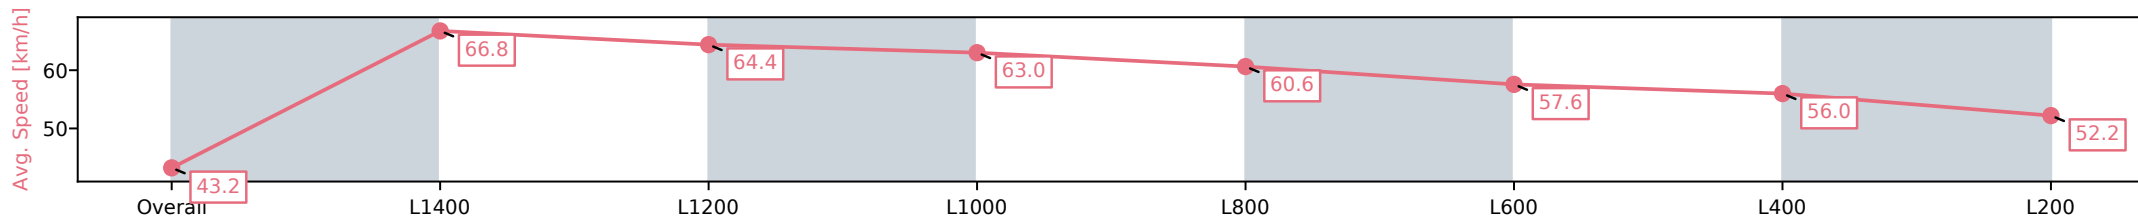

Sportsbet Gawler SA - Professional  
 Race 7: Willow Grove Stud Rating 0 - 56 Handicap - 1516m  
 07 October 2024 - 4:40PM  
 Track Rating: Good 4, Weather: Fine, Rail Position: +5m Entire

Section	Overall	L1400	L1200	L1000	L800	L600	L400	L200
Section Times	1:34.66 [9] (0:09.64)	1:25.02 [5] (0:10.88)	1:14.14 [4] (0:11.20)	1:02.94 [4] (0:11.50)	0:51.44 [3] (0:12.01)	0:39.43 [3] (0:12.69)	0:26.74 [7] (0:12.99)	0:13.75 [9] (0:13.75)
Average Speed [km/h]	43.2	66.8	64.4	63.0	60.6	57.6	56.0	52.2
Top Speed [km/h]	65.1	67.4	66.4	63.8	61.8	59.6	57.1	54.3
Avg. Dist. to Rail [m]	8.9	4.0	1.9	2.2	2.0	2.8	5.3	7.4
Avg. Stride Freq. [Hz]	2.2	2.5	2.5	2.4	2.4	2.4	2.3	2.3
Avg. Stride Length [m]	5.3	7.4	7.3	7.2	6.9	6.7	6.7	6.4