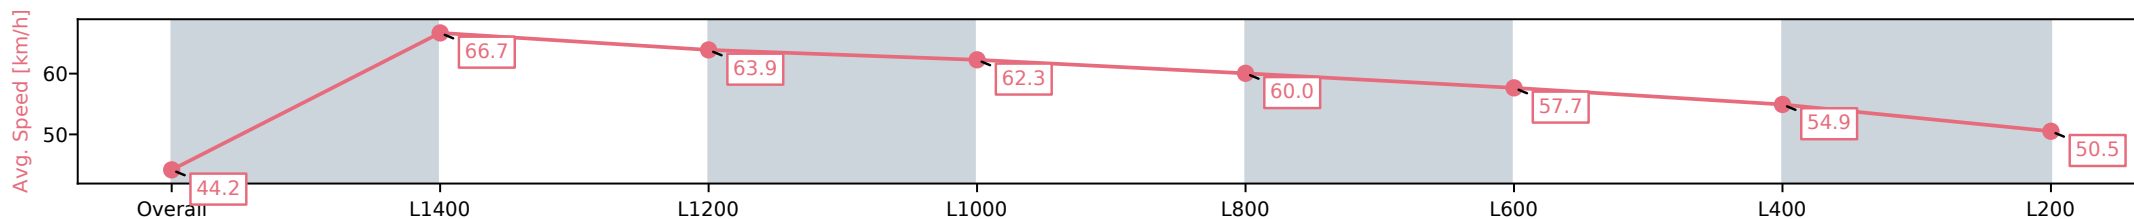

Horse/Jockey Name	MR JONES/Sairyn Fawke
Finish Rank	10
Fastest Section Time (Section)	0:10.81 (L1400)
Top Speed [km/h] (Section)	67.4 (L1400)
Race State	Finished

Sportsbet Gawler SA - Professional
Race 7: Willow Grove Stud Rating 0 - 56 Handicap - 1516m
07 October 2024 - 4:40PM
Track Rating: Good 4, Weather: Fine, Rail Position: +5m Entire

Section	Overall	L1400	L1200	L1000	L800	L600	L400	L200
Section Times	1:34.87 [10] (0:09.43)	1:25.44 [2] (0:10.81)	1:14.63 [2] (0:11.28)	1:03.35 [2] (0:11.57)	0:51.77 [2] (0:11.94)	0:39.83 [1] (0:12.45)	0:27.38 [1] (0:13.10)	0:14.28 [6] (0:14.28)
Average Speed [km/h]	44.2	66.7	63.9	62.3	60.0	57.7	54.9	50.5
Top Speed [km/h]	65.3	67.4	66.5	63.6	60.7	59.4	56.7	52.9
Avg. Dist. to Rail [m]	7.9	1.8	0.2	0.9	0.9	0.5	1.1	1.9
Avg. Stride Freq. [Hz]	2.1	2.4	2.4	2.4	2.3	2.3	2.3	2.2
Avg. Stride Length [m]	5.8	7.6	7.4	7.4	7.1	6.9	6.7	6.5

- [ ] Ranking at each section and finish
- -:-:- No data available at this section
- NA No data available