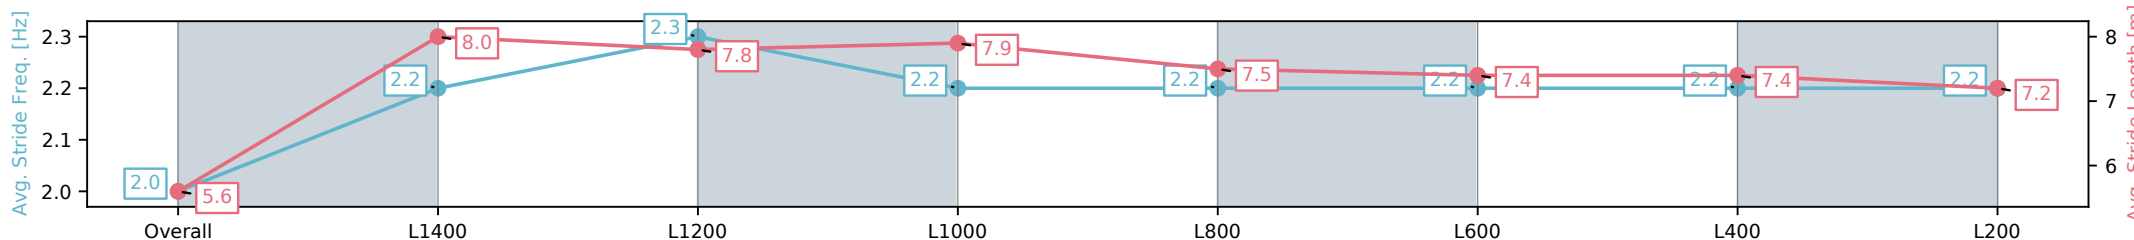

Sportsbet Gawler SA - Professional  
 Race 7: Willow Grove Stud Rating 0 - 56 Handicap - 1516m  
 07 October 2024 - 4:40PM  
 Track Rating: Good 4, Weather: Fine, Rail Position: +5m Entire

Section	Overall	L1400	L1200	L1000	L800	L600	L400	L200
Section Times	1:33.64 [4] (0:09.87)	1:23.77 [8] (0:10.95)	1:12.82 [7] (0:11.24)	1:01.58 [8] (0:11.62)	0:49.96 [7] (0:11.85)	0:38.11 [6] (0:12.41)	0:25.70 [8] (0:12.60)	0:13.10 [4] (0:13.10)
Average Speed [km/h]	42.4	65.4	63.7	62.4	60.4	58.0	57.2	55.0
Top Speed [km/h]	62.8	67.0	65.9	64.2	61.8	59.9	59.3	56.6
Avg. Dist. to Rail [m]	3.7	2.7	1.3	1.0	0.5	0.3	1.0	2.3
Avg. Stride Freq. [Hz]	2.3	2.5	2.5	2.4	2.4	2.3	2.4	2.3
Avg. Stride Length [m]	5.2	7.3	7.2	7.4	7.1	6.9	6.7	6.5

[ ] Ranking at each section and finish  
 -:-:- No data available at this section  
 NA No data available

Horse/Jockey Name	RED ROOF/Sophie Mitchell
Finish Rank	5
Fastest Section Time (Section)	0:11.18 (L1200)
Top Speed [km/h] (Section)	65.1 (L1200)
Race State	Finished

Sportsbet Gawler SA - Professional  
 Race 7: Willow Grove Stud Rating 0 - 56 Handicap - 1516m  
 07 October 2024 - 4:40PM  
 Track Rating: Good 4, Weather: Fine, Rail Position: +5m Entire

Section	Overall	L1400	L1200	L1000	L800	L600	L400	L200
Section Times	1:33.66 [5] (0:10.13)	1:23.53 [11] (0:11.28)	1:12.24 [11] (0:11.18)	1:01.06 [12] (0:11.45)	0:49.61 [12] (0:12.05)	0:37.56 [11] (0:12.27)	0:25.29 [10] (0:12.39)	0:12.90 [8] (0:12.90)
Average Speed [km/h]	41.2	63.8	64.5	63.1	59.5	58.5	58.1	55.9
Top Speed [km/h]	61.4	64.9	65.1	64.2	61.5	60.3	59.1	56.7
Avg. Dist. to Rail [m]	1.6	0.8	0.5	1.0	0.5	0.4	0.3	0.3
Avg. Stride Freq. [Hz]	2.0	2.2	2.3	2.2	2.2	2.2	2.2	2.2
Avg. Stride Length [m]	5.6	8.0	7.8	7.9	7.5	7.4	7.4	7.2