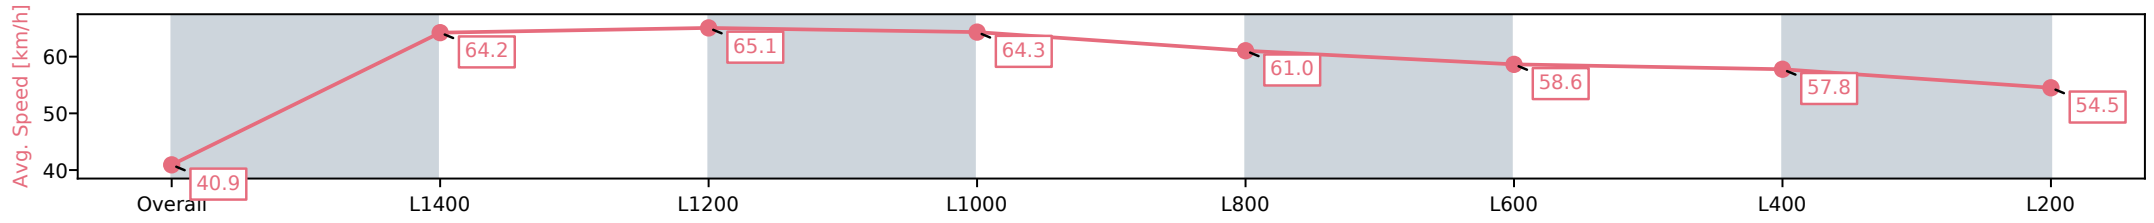

Horse/Jockey Name	ALASKAN STORM/Lachlan Neindorf
Finish Rank	8
Fastest Section Time (Section)	0:11.09 (L1200)
Top Speed [km/h] (Section)	66.2 (L1200)
Race State	Finished

Sportsbet Gawler SA - Professional
Race 7: Willow Grove Stud Rating 0 - 56 Handicap - 1516m
07 October 2024 - 4:40PM
Track Rating: Good 4, Weather: Fine, Rail Position: +5m Entire

Section	Overall	L1400	L1200	L1000	L800	L600	L400	L200
Section Times	1:34.35 [8] (0:10.18)	1:24.17 [12] (0:11.26)	1:12.91 [12] (0:11.09)	1:01.82 [11] (0:11.32)	0:50.50 [10] (0:12.17)	0:38.33 [10] (0:12.53)	0:25.80 [11] (0:12.60)	0:13.20 [11] (0:13.20)
Average Speed [km/h]	40.9	64.2	65.1	64.3	61.0	58.6	57.8	54.5
Top Speed [km/h]	61.2	65.5	66.2	65.6	62.2	59.9	58.7	57.7
Avg. Dist. to Rail [m]	3.5	2.3	2.2	3.9	5.3	4.8	4.4	3.2
Avg. Stride Freq. [Hz]	2.1	2.3	2.4	2.3	2.3	2.3	2.3	2.2
Avg. Stride Length [m]	5.5	7.7	7.5	7.7	7.3	7.1	7.1	6.8

[ ] Ranking at each section and finish
-:-:- No data available at this section
NA No data available