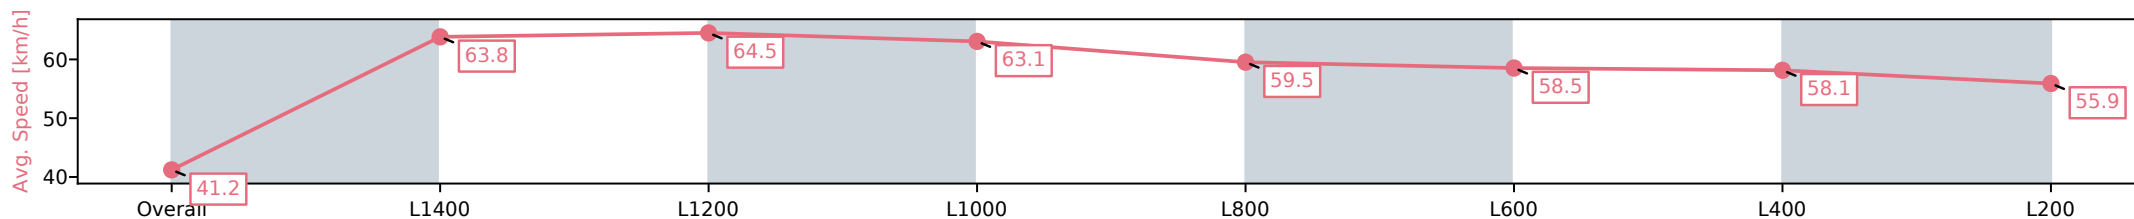

Horse/Jockey Name	RED ROOF/Sophie Mitchell
Finish Rank	5
Fastest Section Time (Section)	0:11.18 (L1200)
Top Speed [km/h] (Section)	65.1 (L1200)
Race State	Finished

Sportsbet Gawler SA - Professional
Race 7: Willow Grove Stud Rating 0 - 56 Handicap - 1516m
07 October 2024 - 4:40PM
Track Rating: Good 4, Weather: Fine, Rail Position: +5m Entire

Section	Overall	L1400	L1200	L1000	L800	L600	L400	L200
Section Times	1:33.66 [5] (0:10.13)	1:23.53 [11] (0:11.28)	1:12.24 [11] (0:11.18)	1:01.06 [12] (0:11.45)	0:49.61 [12] (0:12.05)	0:37.56 [11] (0:12.27)	0:25.29 [10] (0:12.39)	0:12.90 [8] (0:12.90)
Average Speed [km/h]	41.2	63.8	64.5	63.1	59.5	58.5	58.1	55.9
Top Speed [km/h]	61.4	64.9	65.1	64.2	61.5	60.3	59.1	56.7
Avg. Dist. to Rail [m]	1.6	0.8	0.5	1.0	0.5	0.4	0.3	0.3
Avg. Stride Freq. [Hz]	2.0	2.2	2.3	2.2	2.2	2.2	2.2	2.2
Avg. Stride Length [m]	5.6	8.0	7.8	7.9	7.5	7.4	7.4	7.2

- [ ] Ranking at each section and finish
- -:-:- No data available at this section
- NA No data available