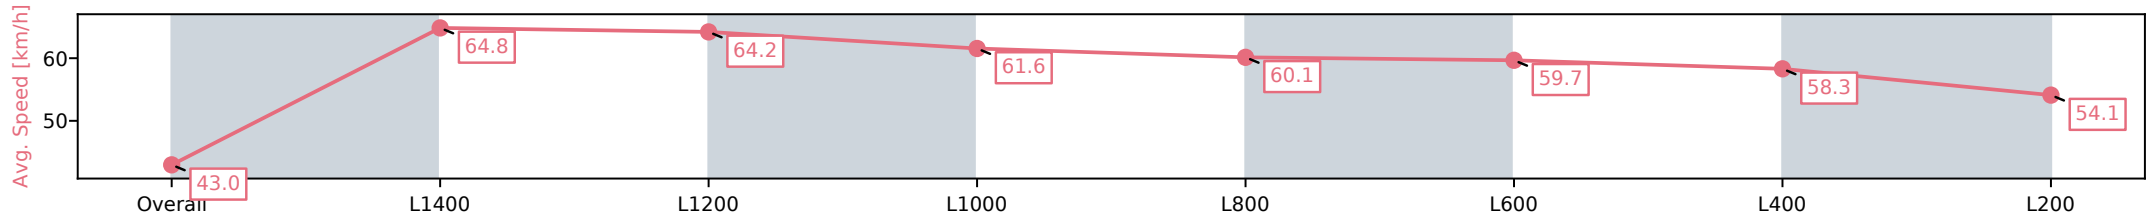

Horse/Jockey Name	PRETTY RELIABLE/Kayla Crowther
Finish Rank	2
Fastest Section Time (Section)	0:11.12 (L1400)
Top Speed [km/h] (Section)	66.0 (L1400)
Race State	Finished

Sportsbet Gawler SA - Professional
Race 7: Willow Grove Stud Rating 0 - 56 Handicap - 1516m
07 October 2024 - 4:40PM
Track Rating: Good 4, Weather: Fine, Rail Position: +5m Entire

Section	Overall	L1400	L1200	L1000	L800	L600	L400	L200
Section Times	1:33.46 [2] (0:09.73)	1:23.73 [7] (0:11.12)	1:12.61 [8] (0:11.19)	1:01.42 [7] (0:11.74)	0:49.68 [8] (0:11.99)	0:37.69 [8] (0:12.00)	0:25.69 [5] (0:12.35)	0:13.34 [2] (0:13.34)
Average Speed [km/h]	43.0	64.8	64.2	61.6	60.1	59.7	58.3	54.1
Top Speed [km/h]	63.0	66.0	65.4	63.4	61.7	61.4	60.0	57.2
Avg. Dist. to Rail [m]	1.5	0.9	0.3	0.7	0.6	0.8	0.6	1.9
Avg. Stride Freq. [Hz]	2.2	2.4	2.4	2.4	2.4	2.4	2.4	2.3
Avg. Stride Length [m]	5.3	7.4	7.3	7.3	7.1	6.9	6.8	6.5

[ ] Ranking at each section and finish
-:-:- No data available at this section
NA No data available