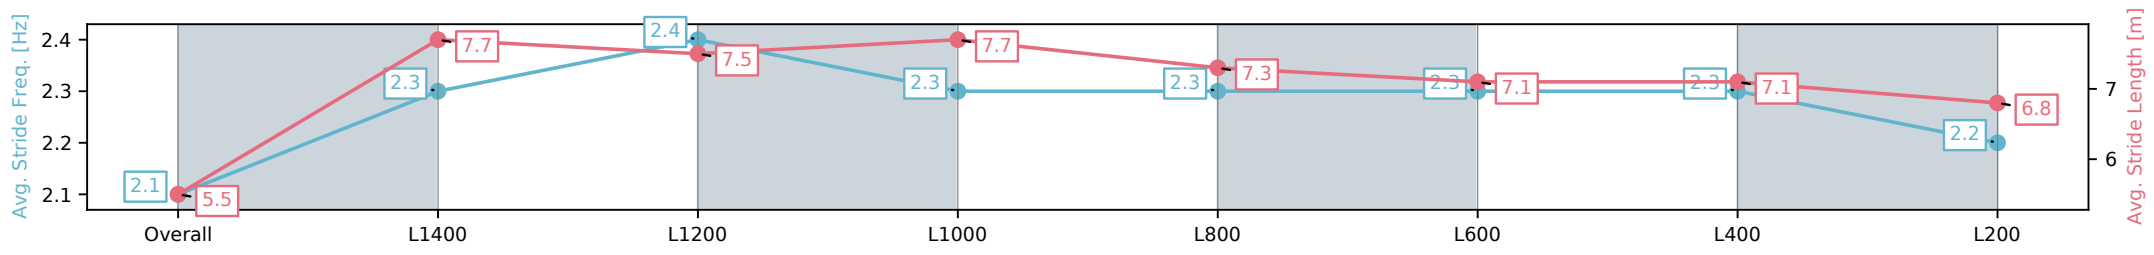

Sportsbet Gawler SA - Professional  
 Race 7: Willow Grove Stud Rating 0 - 56 Handicap - 1516m  
 07 October 2024 - 4:40PM  
 Track Rating: Good 4, Weather: Fine, Rail Position: +5m Entire

Section	Overall	L1400	L1200	L1000	L800	L600	L400	L200
Section Times	1:34.32 [7] (0:09.73)	1:24.59 [6] (0:11.07)	1:13.52 [6] (0:11.23)	1:02.29 [6] (0:11.50)	0:50.79 [6] (0:11.82)	0:38.97 [5] (0:12.30)	0:26.67 [3] (0:12.82)	0:13.85 [3] (0:13.85)
Average Speed [km/h]	43.0	65.3	64.2	63.0	61.6	59.2	56.5	52.0
Top Speed [km/h]	63.3	66.8	66.5	64.0	62.7	61.6	58.9	54.8
Avg. Dist. to Rail [m]	6.9	3.4	1.3	2.7	1.5	2.3	3.5	5.1
Avg. Stride Freq. [Hz]	2.2	2.4	2.4	2.4	2.4	2.4	2.3	2.2
Avg. Stride Length [m]	5.5	7.4	7.3	7.4	7.2	6.9	6.8	6.5

[ ] Ranking at each section and finish  
 -:-:- No data available at this section  
 NA No data available

Horse/Jockey Name	ALASKAN STORM/Lachlan Neindorf
Finish Rank	8
Fastest Section Time (Section)	0:11.09 (L1200)
Top Speed [km/h] (Section)	66.2 (L1200)
Race State	Finished

Sportsbet Gawler SA - Professional  
 Race 7: Willow Grove Stud Rating 0 - 56 Handicap - 1516m  
 07 October 2024 - 4:40PM  
 Track Rating: Good 4, Weather: Fine, Rail Position: +5m Entire

Section	Overall	L1400	L1200	L1000	L800	L600	L400	L200
Section Times	1:34.35 [8] (0:10.18)	1:24.17 [12] (0:11.26)	1:12.91 [12] (0:11.09)	1:01.82 [11] (0:11.32)	0:50.50 [10] (0:12.17)	0:38.33 [10] (0:12.53)	0:25.80 [11] (0:12.60)	0:13.20 [11] (0:13.20)
Average Speed [km/h]	40.9	64.2	65.1	64.3	61.0	58.6	57.8	54.5
Top Speed [km/h]	61.2	65.5	66.2	65.6	62.2	59.9	58.7	57.7
Avg. Dist. to Rail [m]	3.5	2.3	2.2	3.9	5.3	4.8	4.4	3.2
Avg. Stride Freq. [Hz]	2.1	2.3	2.4	2.3	2.3	2.3	2.3	2.2
Avg. Stride Length [m]	5.5	7.7	7.5	7.7	7.3	7.1	7.1	6.8