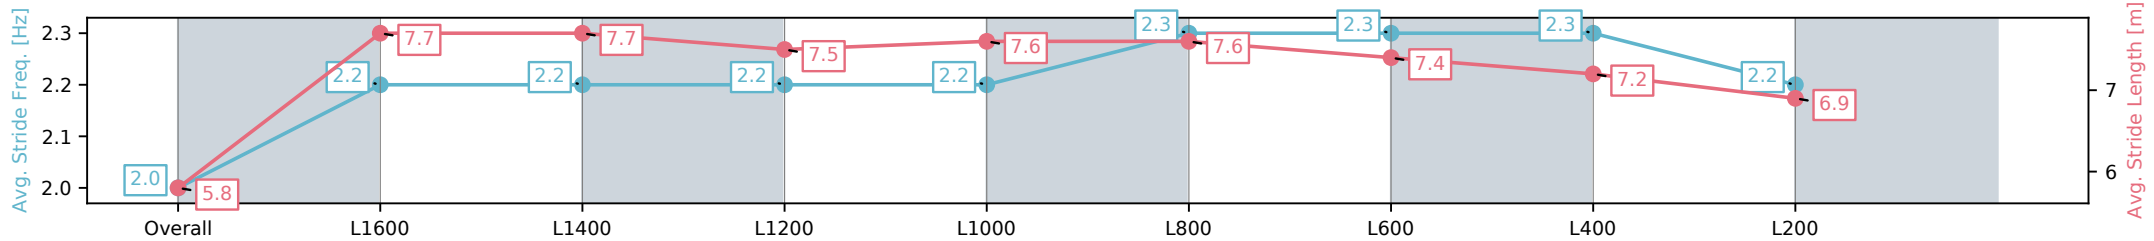

Horse/Jockey Name	BYWATERS ROAD/Brooke King
Finish Rank	6
Fastest Section Time (Section)	0:11.74 (L600)
Top Speed [km/h] (Section)	63.6 (L800)
Race State	Finished

Sportsbet Gawler SA - Professional
Race 6: SA Thoroughbred Breeders Rating 0 - 56 Handicap
- 1719m

07 October 2024 - 4:01PM

Track Rating: Good 4, Weather: Fine, Rail Position: +5m Entire

Section	Overall	L1600	L1400	L1200	L1000	L800	L600	L400	L200
Section Times	1:48.19 [6] (0:10.35)	1:37.84 [2] (0:12.43)	1:25.41 [3] (0:12.05)	1:13.36 [3] (0:12.20)	1:01.16 [3] (0:12.12)	0:49.04 [4] (0:11.82)	0:37.22 [4] (0:11.74)	0:25.48 [4] (0:12.31)	0:13.17 [3] (0:13.17)
Average Speed [km/h]	41.5	59.0	60.0	59.0	59.8	62.0	62.0	58.9	54.6
Top Speed [km/h]	58.3	60.0	60.5	60.4	61.2	63.6	63.5	60.9	57.0
Avg. Dist. to Rail [m]	6.1	3.0	2.4	2.4	2.8	2.5	2.1	4.6	5.5
Avg. Stride Freq. [Hz]	2.0	2.2	2.2	2.2	2.2	2.3	2.3	2.3	2.2
Avg. Stride Length [m]	5.8	7.7	7.7	7.5	7.6	7.6	7.4	7.2	6.9

- [ ] Ranking at each section and finish
- -:-:- No data available at this section
- NA No data available