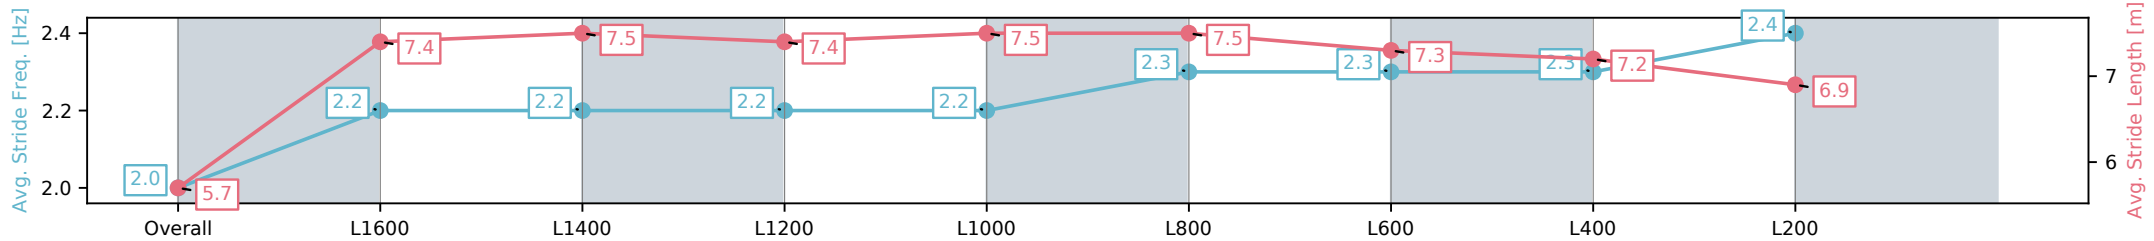

Horse/Jockey Name	AMERICAN TROUBLE/Matthew Chadwick
Finish Rank	4
Fastest Section Time (Section)	0:11.79 (L600)
Top Speed [km/h] (Section)	63.0 (L600)
Race State	Finished

Sportsbet Gawler SA - Professional
Race 6: SA Thoroughbred Breeders Rating 0 - 56 Handicap
- 1719m

07 October 2024 - 4:01PM

Track Rating: Good 4, Weather: Fine, Rail Position: +5m Entire

Section	Overall	L1600	L1400	L1200	L1000	L800	L600	L400	L200
Section Times	1:47.92 [4] (0:10.79)	1:37.13 [7] (0:12.37)	1:24.76 [8] (0:12.01)	1:12.75 [6] (0:12.23)	1:00.52 [6] (0:12.21)	0:48.31 [8] (0:11.99)	0:36.32 [9] (0:11.79)	0:24.53 [9] (0:12.20)	0:12.33 [8] (0:12.33)
Average Speed [km/h]	39.9	58.9	60.2	59.0	59.4	60.8	61.4	59.4	58.3
Top Speed [km/h]	58.5	59.5	61.2	60.6	60.0	62.0	63.0	60.7	60.5
Avg. Dist. to Rail [m]	6.5	2.5	2.3	2.4	3.5	1.7	1.0	4.3	6.8
Avg. Stride Freq. [Hz]	2.0	2.2	2.2	2.2	2.2	2.3	2.3	2.3	2.4
Avg. Stride Length [m]	5.7	7.4	7.5	7.4	7.5	7.5	7.3	7.2	6.9

- [ ] Ranking at each section and finish
- -:-:- No data available at this section
- NA No data available