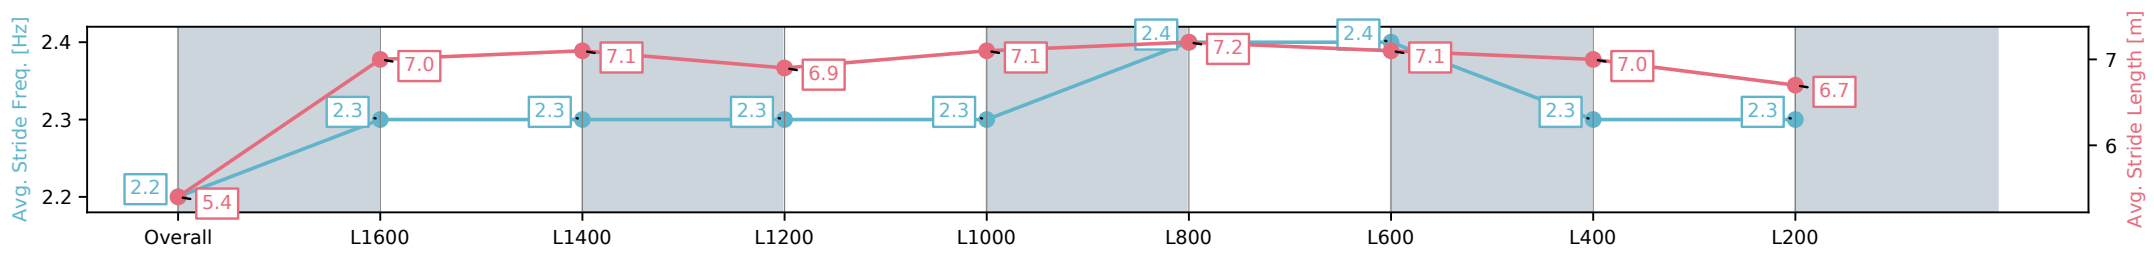

07 October 2024 - 4:01PM

Track Rating: Good 4, Weather: Fine, Rail Position: +5m Entire

Section	Overall	L1600	L1400	L1200	L1000	L800	L600	L400	L200
Section Times	1:47.22 [1] (0:10.30)	1:36.92 [1] (0:12.19)	1:24.73 [1] (0:12.04)	1:12.69 [1] (0:12.37)	1:00.32 [1] (0:12.05)	0:48.27 [1] (0:11.23)	0:37.04 [1] (0:11.84)	0:25.20 [1] (0:12.19)	0:13.01 [1] (0:13.01)
Average Speed [km/h]	41.6	59.4	59.8	58.2	59.7	63.0	60.4	58.9	55.3
Top Speed [km/h]	59.4	60.9	60.9	59.6	63.1	63.8	62.4	60.1	57.7
Avg. Dist. to Rail [m]	3.9	0.7	0.4	0.1	0.3	2.9	1.6	0.4	1.3
Avg. Stride Freq. [Hz]	2.2	2.3	2.3	2.3	2.3	2.4	2.4	2.3	2.3
Avg. Stride Length [m]	5.4	7.0	7.1	6.9	7.1	7.2	7.1	7.0	6.7