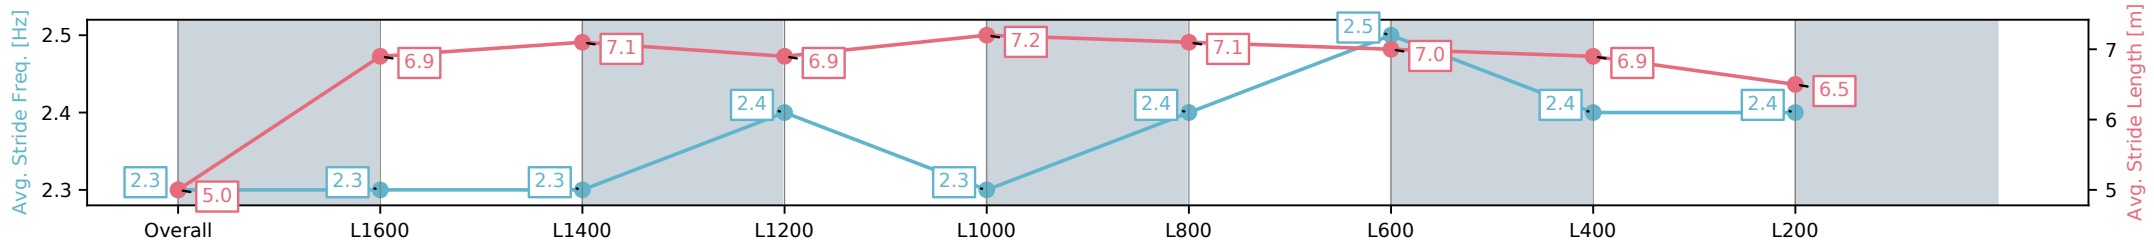

Horse/Jockey Name	GOGOLF GURU/Jason Holder
Finish Rank	5
Fastest Section Time (Section)	0:11.74 (L800)
Top Speed [km/h] (Section)	63.0 (L600)
Race State	Finished

Sportsbet Gawler SA - Professional
Race 6: SA Thoroughbred Breeders Rating 0 - 56 Handicap
- 1719m

07 October 2024 - 4:01PM

Track Rating: Good 4, Weather: Fine, Rail Position: +5m Entire

Section	Overall	L1600	L1400	L1200	L1000	L800	L600	L400	L200
Section Times	1:48.17 [5] (0:10.86)	1:37.31 [9] (0:12.49)	1:24.82 [9] (0:12.14)	1:12.68 [10] (0:12.28)	1:00.39 [10] (0:12.01)	0:48.38 [10] (0:11.74)	0:36.64 [8] (0:11.77)	0:24.87 [7] (0:12.09)	0:12.78 [6] (0:12.78)
Average Speed [km/h]	39.3	58.1	59.6	58.6	60.3	61.7	61.8	60.2	56.3
Top Speed [km/h]	58.8	59.1	60.3	59.7	62.0	62.6	63.0	61.9	58.4
Avg. Dist. to Rail [m]	1.9	1.5	2.3	1.9	2.7	0.9	1.6	5.3	4.4
Avg. Stride Freq. [Hz]	2.3	2.3	2.3	2.4	2.3	2.4	2.5	2.4	2.4
Avg. Stride Length [m]	5.0	6.9	7.1	6.9	7.2	7.1	7.0	6.9	6.5

[ ] Ranking at each section and finish
-:-:- No data available at this section
NA No data available