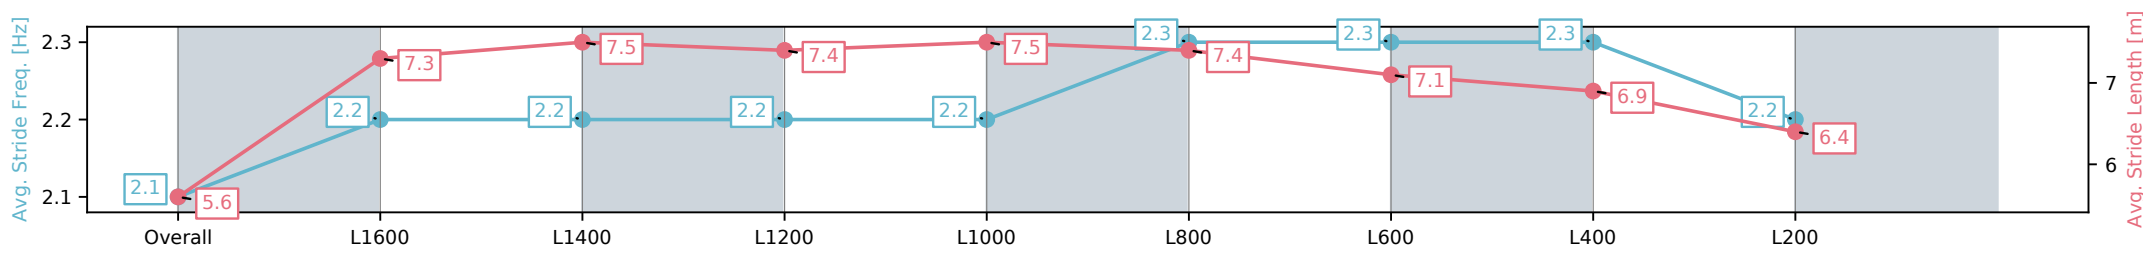

Horse/Jockey Name	CRIMSON FACTOR/Anna Jordtso
Finish Rank	9
Fastest Section Time (Section)	0:11.52 (L800)
Top Speed [km/h] (Section)	63.3 (L800)
Race State	Finished

Sportsbet Gawler SA - Professional
Race 6: SA Thoroughbred Breeders Rating 0 - 56 Handicap
- 1719m

07 October 2024 - 4:01PM

Track Rating: Good 4, Weather: Fine, Rail Position: +5m Entire

Section	Overall	L1600	L1400	L1200	L1000	L800	L600	L400	L200
Section Times	1:49.42 [9] (0:10.39)	1:39.03 [4] (0:12.39)	1:26.64 [4] (0:12.12)	1:14.52 [4] (0:12.21)	1:02.31 [4] (0:12.03)	0:50.28 [3] (0:11.52)	0:38.76 [3] (0:11.96)	0:26.80 [3] (0:12.74)	0:14.06 [5] (0:14.06)
Average Speed [km/h]	41.3	58.1	59.7	59.0	59.8	62.1	60.0	56.7	51.2
Top Speed [km/h]	58.1	59.6	60.4	59.9	61.3	63.3	62.4	59.3	54.3
Avg. Dist. to Rail [m]	1.5	0.7	1.4	1.0	0.7	1.5	0.7	2.9	3.7
Avg. Stride Freq. [Hz]	2.1	2.2	2.2	2.2	2.2	2.3	2.3	2.3	2.2
Avg. Stride Length [m]	5.6	7.3	7.5	7.4	7.5	7.4	7.1	6.9	6.4

[ ] Ranking at each section and finish
-:-:- No data available at this section
NA No data available