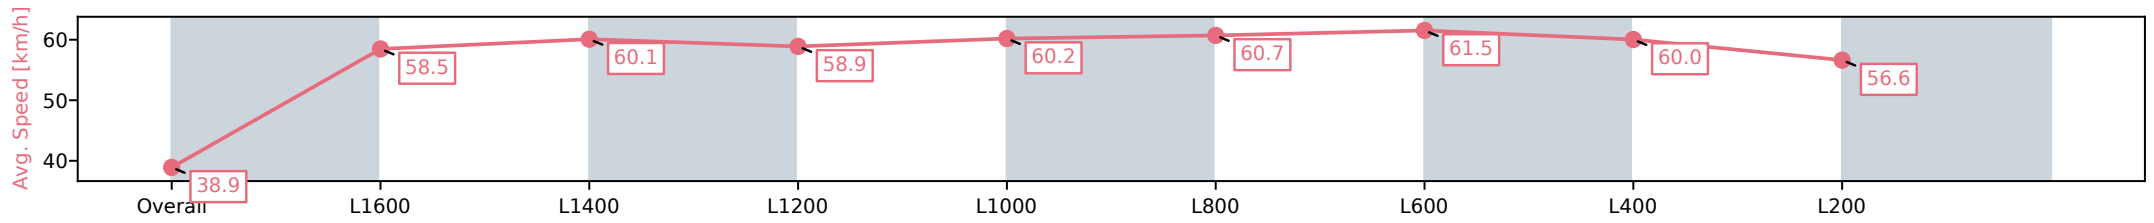

Horse/Jockey Name	LINES OF GLORY/Kayla Crowther
Finish Rank	8
Fastest Section Time (Section)	0:11.88 (L600)
Top Speed [km/h] (Section)	62.7 (L600)
Race State	Finished

Sportsbet Gawler SA - Professional
Race 6: SA Thoroughbred Breeders Rating 0 - 56 Handicap
- 1719m

07 October 2024 - 4:01PM

Track Rating: Good 4, Weather: Fine, Rail Position: +5m Entire

Section	Overall	L1600	L1400	L1200	L1000	L800	L600	L400	L200
Section Times	1:48.47 [8] (0:10.94)	1:37.53 [10] (0:12.47)	1:25.06 [10] (0:12.01)	1:13.05 [9] (0:12.24)	1:00.81 [9] (0:12.05)	0:48.76 [9] (0:12.03)	0:36.73 [10] (0:11.88)	0:24.85 [10] (0:12.14)	0:12.71 [9] (0:12.71)
Average Speed [km/h]	38.9	58.5	60.1	58.9	60.2	60.7	61.5	60.0	56.6
Top Speed [km/h]	58.0	59.4	60.8	60.3	61.5	62.3	62.7	60.6	58.8
Avg. Dist. to Rail [m]	4.0	1.8	2.1	1.9	2.5	3.0	2.9	6.3	8.0
Avg. Stride Freq. [Hz]	2.2	2.3	2.3	2.3	2.3	2.4	2.4	2.4	2.3
Avg. Stride Length [m]	5.2	7.1	7.3	7.1	7.2	7.2	7.1	7.0	6.7

[ ] Ranking at each section and finish
-:-:- No data available at this section
NA No data available