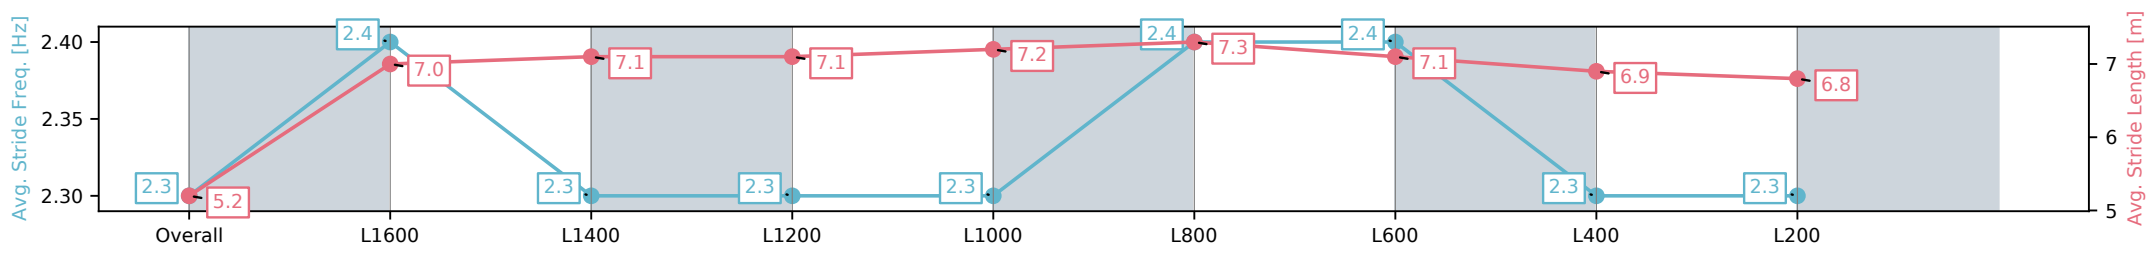

Horse/Jockey Name	CUBAN LORD/Alan Lai
Finish Rank	2
Fastest Section Time (Section)	0:11.56 (L800)
Top Speed [km/h] (Section)	63.4 (L800)
Race State	Finished

Sportsbet Gawler SA - Professional
Race 6: SA Thoroughbred Breeders Rating 0 - 56 Handicap
- 1719m

07 October 2024 - 4:01PM

Track Rating: Good 4, Weather: Fine, Rail Position: +5m Entire

Section	Overall	L1600	L1400	L1200	L1000	L800	L600	L400	L200
Section Times	1:47.55 [2] (0:10.35)	1:37.20 [2] (0:12.32)	1:24.88 [2] (0:12.11)	1:12.77 [2] (0:12.24)	1:00.53 [2] (0:12.06)	0:48.47 [2] (0:11.56)	0:36.90 [2] (0:11.79)	0:25.11 [2] (0:12.43)	0:12.68 [2] (0:12.68)
Average Speed [km/h]	41.3	59.3	59.5	58.9	59.9	62.1	60.8	58.4	56.7
Top Speed [km/h]	59.3	60.5	60.1	60.1	60.7	63.4	62.6	59.6	58.1
Avg. Dist. to Rail [m]	5.6	2.0	2.0	1.6	1.8	0.8	0.7	3.2	4.5
Avg. Stride Freq. [Hz]	2.3	2.4	2.3	2.3	2.3	2.4	2.4	2.3	2.3
Avg. Stride Length [m]	5.2	7.0	7.1	7.1	7.1	7.2	7.3	7.1	6.8

[ ] Ranking at each section and finish
-:-:- No data available at this section
NA No data available