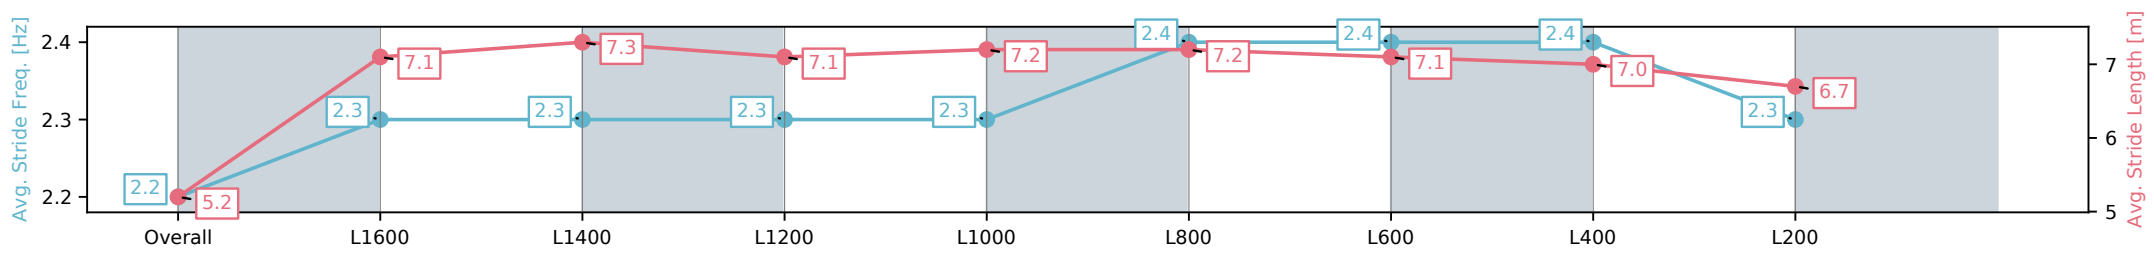

Horse/Jockey Name	LINES OF GLORY/Kayla Crowther
Finish Rank	8
Fastest Section Time (Section)	0:11.88 (L600)
Top Speed [km/h] (Section)	62.7 (L600)
Race State	Finished

Sportsbet Gawler SA - Professional
Race 6: SA Thoroughbred Breeders Rating 0 - 56 Handicap
- 1719m

07 October 2024 - 4:01PM

Track Rating: Good 4, Weather: Fine, Rail Position: +5m Entire

Section	Overall	L1600	L1400	L1200	L1000	L800	L600	L400	L200
Section Times	1:48.47 [8] (0:10.94)	1:37.53 [10] (0:12.47)	1:25.06 [10] (0:12.01)	1:13.05 [9] (0:12.24)	1:00.81 [9] (0:12.05)	0:48.76 [9] (0:12.03)	0:36.73 [10] (0:11.88)	0:24.85 [10] (0:12.14)	0:12.71 [9] (0:12.71)
Average Speed [km/h]	38.9	58.5	60.1	58.9	60.2	60.7	61.5	60.0	56.6
Top Speed [km/h]	58.0	59.4	60.8	60.3	61.5	62.3	62.7	60.6	58.8
Avg. Dist. to Rail [m]	4.0	1.8	2.1	1.9	2.5	3.0	2.9	6.3	8.0
Avg. Stride Freq. [Hz]	2.2	2.3	2.3	2.3	2.3	2.4	2.4	2.4	2.3
Avg. Stride Length [m]	5.2	7.1	7.3	7.1	7.2	7.2	7.1	7.0	6.7

[ ] Ranking at each section and finish
-:-:- No data available at this section
NA No data available