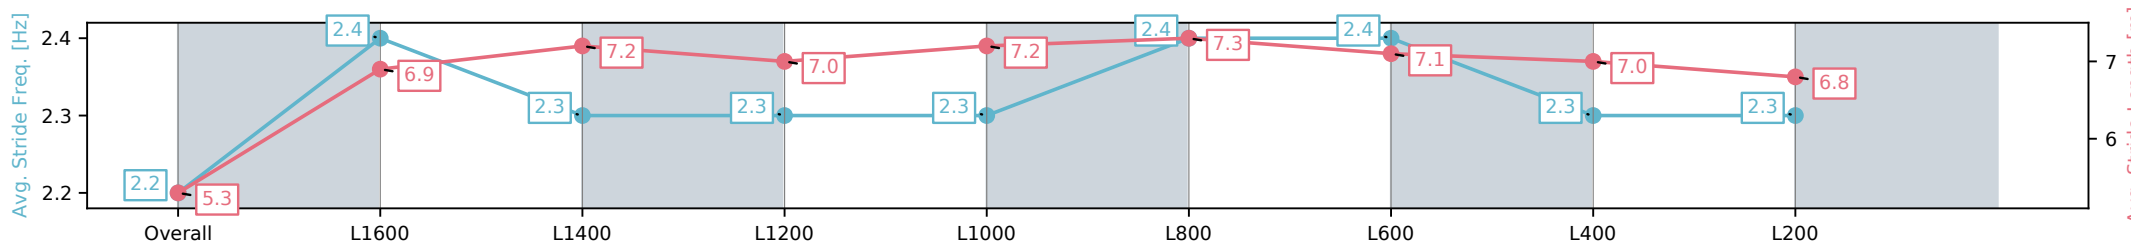

Horse/Jockey Name	RED SEQUOIA/Justin Potter
Finish Rank	7
Fastest Section Time (Section)	0:11.84 (L800)
Top Speed [km/h] (Section)	62.3 (L800)
Race State	Finished

Sportsbet Gawler SA - Professional
Race 6: SA Thoroughbred Breeders Rating 0 - 56 Handicap
- 1719m

07 October 2024 - 4:01PM

Track Rating: Good 4, Weather: Fine, Rail Position: +5m Entire

Section	Overall	L1600	L1400	L1200	L1000	L800	L600	L400	L200
Section Times	1:48.22 [7] (0:10.56)	1:37.65 [5] (0:12.37)	1:25.28 [5] (0:12.07)	1:13.21 [5] (0:12.26)	1:00.95 [5] (0:12.02)	0:48.93 [5] (0:11.84)	0:37.09 [6] (0:12.02)	0:25.07 [6] (0:12.33)	0:12.74 [7] (0:12.74)
Average Speed [km/h]	40.6	58.4	60.1	58.7	60.2	61.2	60.0	58.8	56.3
Top Speed [km/h]	59.7	59.5	60.5	59.5	61.5	62.3	61.4	60.0	58.1
Avg. Dist. to Rail [m]	2.8	0.8	1.6	1.5	2.1	0.7	0.7	2.7	2.6
Avg. Stride Freq. [Hz]	2.2	2.4	2.3	2.3	2.3	2.4	2.4	2.3	2.3
Avg. Stride Length [m]	5.3	6.9	7.2	7.0	7.2	7.3	7.1	7.0	6.8

- [ ] Ranking at each section and finish
- -:-:- No data available at this section
- NA No data available