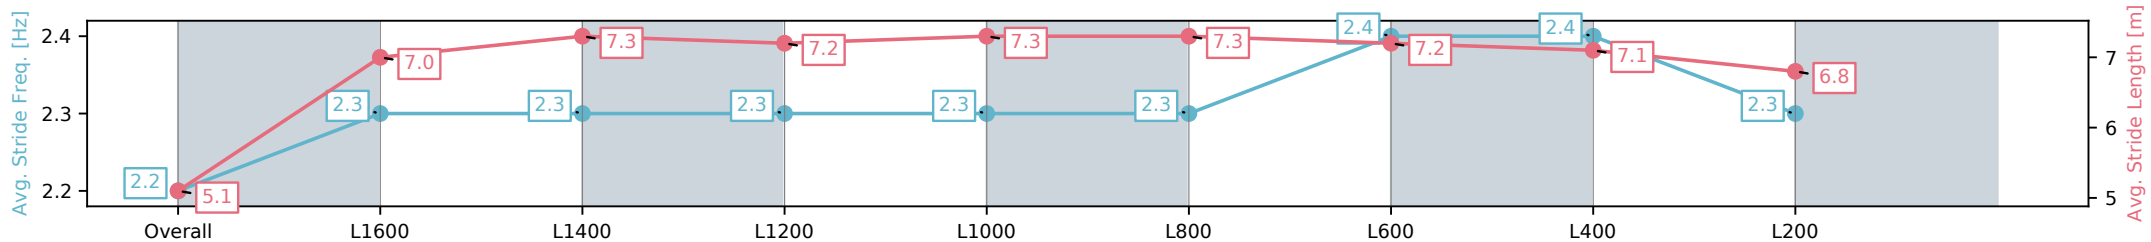

Sportsbet Gawler SA - Professional
 Race 6: SA Thoroughbred Breeders Rating 0 - 56 Handicap
 - 1719m

07 October 2024 - 4:01PM

Track Rating: Good 4, Weather: Fine, Rail Position: +5m Entire

Section	Overall	L1600	L1400	L1200	L1000	L800	L600	L400	L200
Section Times	1:47.79 [3] (0:10.71)	1:37.08 [6] (0:12.44)	1:24.64 [7] (0:12.08)	1:12.56 [8] (0:12.28)	1:00.28 [8] (0:12.01)	0:48.27 [7] (0:11.75)	0:36.52 [7] (0:11.68)	0:24.84 [5] (0:12.13)	0:12.71 [4] (0:12.71)
Average Speed [km/h]	39.8	58.2	59.8	58.7	60.1	61.4	62.2	59.9	56.6
Top Speed [km/h]	58.8	59.1	60.7	60.3	61.3	62.3	63.0	63.0	58.8
Avg. Dist. to Rail [m]	1.8	1.0	1.4	0.9	1.7	0.4	1.8	6.6	7.8
Avg. Stride Freq. [Hz]	2.2	2.3	2.3	2.3	2.3	2.3	2.4	2.4	2.3
Avg. Stride Length [m]	5.1	7.0	7.3	7.2	7.3	7.3	7.2	7.1	6.8