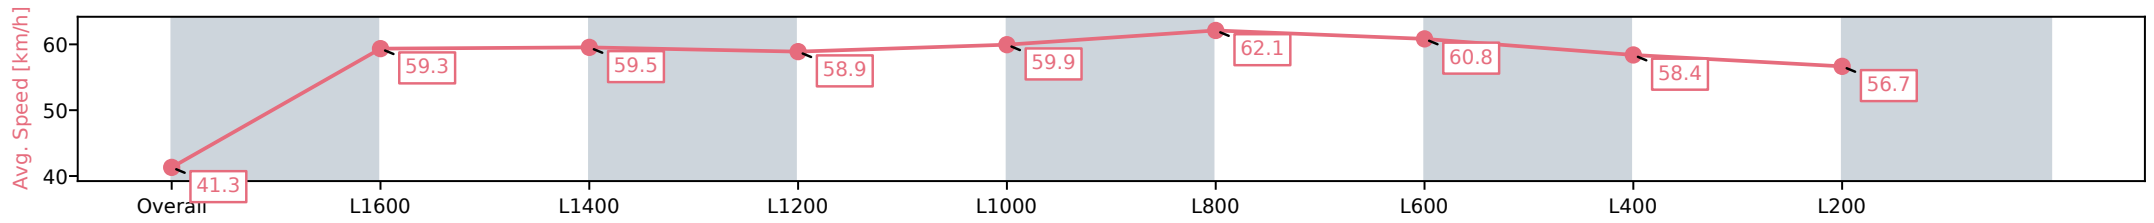

Horse/Jockey Name	CUBAN LORD/Alan Lai
Finish Rank	2
Fastest Section Time (Section)	0:11.56 (L800)
Top Speed [km/h] (Section)	63.4 (L800)
Race State	Finished

Sportsbet Gawler SA - Professional
Race 6: SA Thoroughbred Breeders Rating 0 - 56 Handicap
- 1719m

07 October 2024 - 4:01PM

Track Rating: Good 4, Weather: Fine, Rail Position: +5m Entire

Section	Overall	L1600	L1400	L1200	L1000	L800	L600	L400	L200
Section Times	1:47.55 [2] (0:10.35)	1:37.20 [2] (0:12.32)	1:24.88 [2] (0:12.11)	1:12.77 [2] (0:12.24)	1:00.53 [2] (0:12.06)	0:48.47 [2] (0:11.56)	0:36.90 [2] (0:11.79)	0:25.11 [2] (0:12.43)	0:12.68 [2] (0:12.68)
Average Speed [km/h]	41.3	59.3	59.5	58.9	59.9	62.1	60.8	58.4	56.7
Top Speed [km/h]	59.3	60.5	60.1	60.1	60.7	63.4	62.6	59.6	58.1
Avg. Dist. to Rail [m]	5.6	2.0	2.0	1.6	1.8	0.8	0.7	3.2	4.5
Avg. Stride Freq. [Hz]	2.3	2.4	2.3	2.3	2.3	2.4	2.4	2.3	2.3
Avg. Stride Length [m]	5.2	7.0	7.1	7.1	7.1	7.2	7.3	7.1	6.8

[ ] Ranking at each section and finish
-:-:- No data available at this section
NA No data available