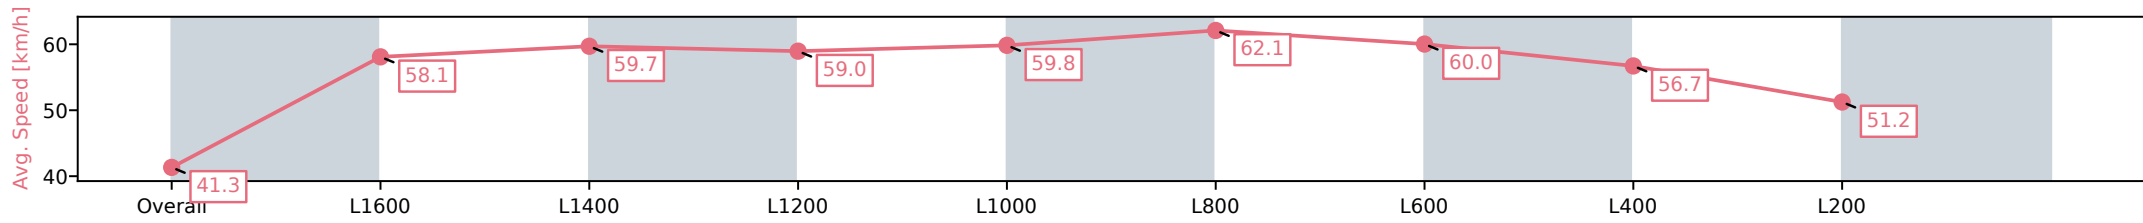

Horse/Jockey Name	CRIMSON FACTOR/Anna Jordtso
Finish Rank	9
Fastest Section Time (Section)	0:11.52 (L800)
Top Speed [km/h] (Section)	63.3 (L800)
Race State	Finished

Sportsbet Gawler SA - Professional
Race 6: SA Thoroughbred Breeders Rating 0 - 56 Handicap
- 1719m

07 October 2024 - 4:01PM

Track Rating: Good 4, Weather: Fine, Rail Position: +5m Entire

Section	Overall	L1600	L1400	L1200	L1000	L800	L600	L400	L200
Section Times	1:49.42 [9] (0:10.39)	1:39.03 [4] (0:12.39)	1:26.64 [4] (0:12.12)	1:14.52 [4] (0:12.21)	1:02.31 [4] (0:12.03)	0:50.28 [3] (0:11.52)	0:38.76 [3] (0:11.96)	0:26.80 [3] (0:12.74)	0:14.06 [5] (0:14.06)
Average Speed [km/h]	41.3	58.1	59.7	59.0	59.8	62.1	60.0	56.7	51.2
Top Speed [km/h]	58.1	59.6	60.4	59.9	61.3	63.3	62.4	59.3	54.3
Avg. Dist. to Rail [m]	1.5	0.7	1.4	1.0	0.7	1.5	0.7	2.9	3.7
Avg. Stride Freq. [Hz]	2.1	2.2	2.2	2.2	2.2	2.3	2.3	2.3	2.2
Avg. Stride Length [m]	5.6	7.3	7.5	7.4	7.5	7.4	7.1	6.9	6.4

[ ] Ranking at each section and finish
-:-:- No data available at this section
NA No data available