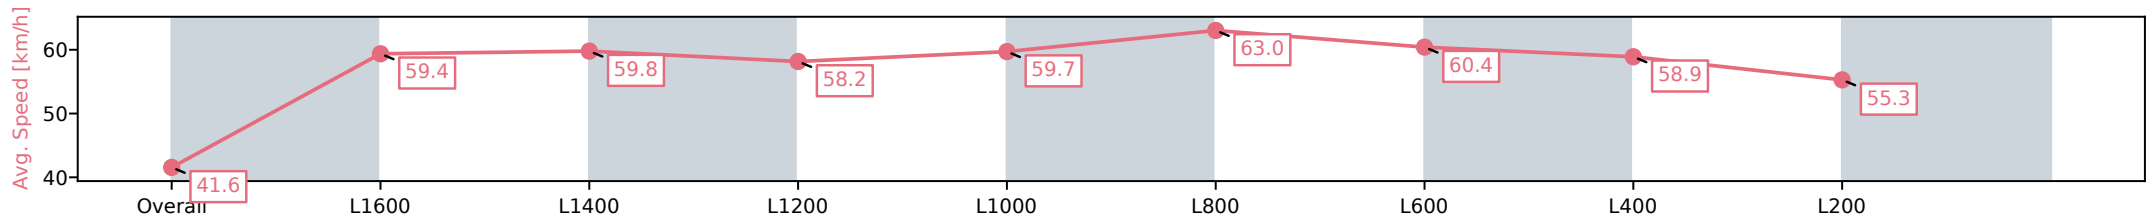

07 October 2024 - 4:01PM

Track Rating: Good 4, Weather: Fine, Rail Position: +5m Entire

Section	Overall	L1600	L1400	L1200	L1000	L800	L600	L400	L200
Section Times	1:47.22 [1] (0:10.30)	1:36.92 [1] (0:12.19)	1:24.73 [1] (0:12.04)	1:12.69 [1] (0:12.37)	1:00.32 [1] (0:12.05)	0:48.27 [1] (0:11.23)	0:37.04 [1] (0:11.84)	0:25.20 [1] (0:12.19)	0:13.01 [1] (0:13.01)
Average Speed [km/h]	41.6	59.4	59.8	58.2	59.7	63.0	60.4	58.9	55.3
Top Speed [km/h]	59.4	60.9	60.9	59.6	63.1	63.8	62.4	60.1	57.7
Avg. Dist. to Rail [m]	3.9	0.7	0.4	0.1	0.3	2.9	1.6	0.4	1.3
Avg. Stride Freq. [Hz]	2.2	2.3	2.3	2.3	2.3	2.4	2.4	2.3	2.3
Avg. Stride Length [m]	5.4	7.0	7.1	6.9	7.1	7.2	7.1	7.0	6.7