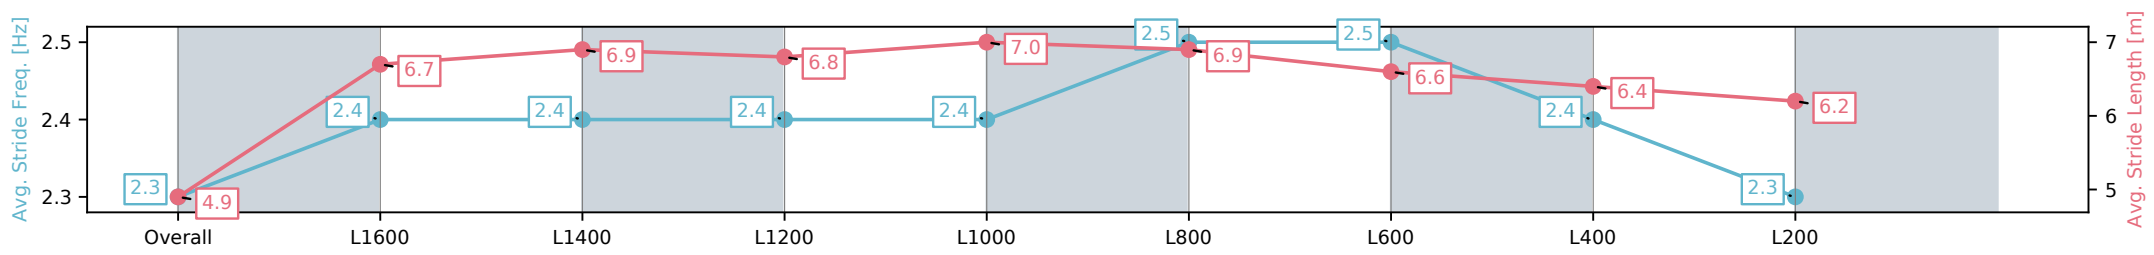

Horse/Jockey Name	MASTER FLYNN/Michael Heagney
Finish Rank	10
Fastest Section Time (Section)	0:11.68 (L800)
Top Speed [km/h] (Section)	62.2 (L800)
Race State	Finished

Sportsbet Gawler SA - Professional
Race 6: SA Thoroughbred Breeders Rating 0 - 56 Handicap
- 1719m

07 October 2024 - 4:01PM

Track Rating: Good 4, Weather: Fine, Rail Position: +5m Entire

Section	Overall	L1600	L1400	L1200	L1000	L800	L600	L400	L200
Section Times	1:50.23 [10] (0:10.79)	1:39.44 [8] (0:12.34)	1:27.10 [6] (0:12.06)	1:15.04 [7] (0:12.28)	1:02.76 [7] (0:11.97)	0:50.79 [6] (0:11.68)	0:39.11 [5] (0:12.19)	0:26.92 [8] (0:13.00)	0:13.92 [10] (0:13.92)
Average Speed [km/h]	39.7	58.1	59.8	58.4	60.3	61.4	59.0	55.4	51.7
Top Speed [km/h]	60.8	60.5	60.5	60.4	61.3	62.2	61.0	57.8	54.5
Avg. Dist. to Rail [m]	2.8	0.7	0.2	0.3	0.7	0.6	0.3	0.8	3.3
Avg. Stride Freq. [Hz]	2.3	2.4	2.4	2.4	2.4	2.5	2.5	2.4	2.3
Avg. Stride Length [m]	4.9	6.7	6.9	6.8	7.0	6.9	6.6	6.4	6.2

[ ] Ranking at each section and finish
-:-:- No data available at this section
NA No data available