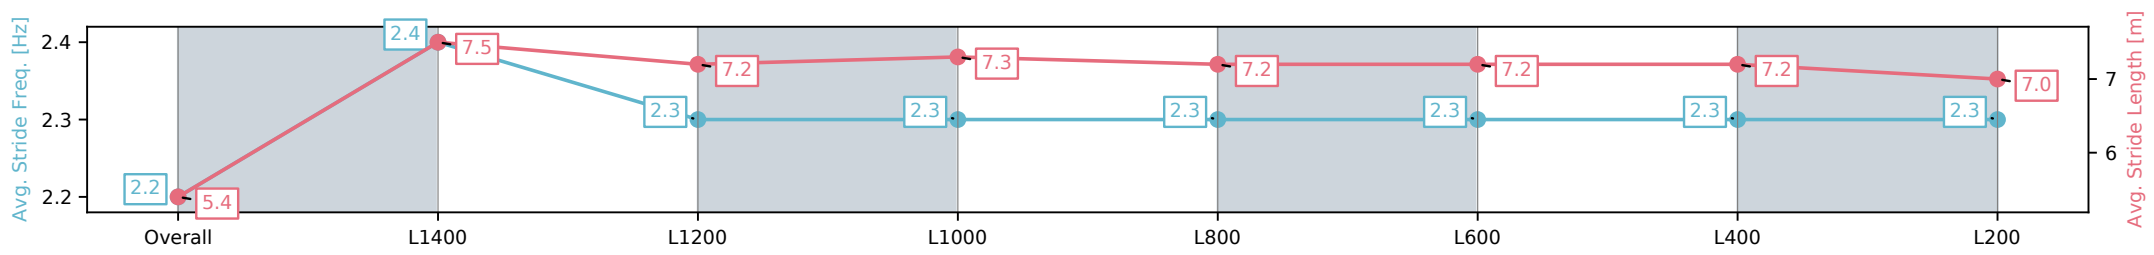

Horse/Jockey Name	WILD INFERENCE/Dylan Caboche
Finish Rank	6
Fastest Section Time (Section)	0:11.32 (L1400)
Top Speed [km/h] (Section)	65.0 (L1400)
Race State	Finished

Sportsbet Gawler SA - Professional
Race 5: GBJC Labour Day Cup Class One Handicap - 1516m
07 October 2024 - 3:20PM
Track Rating: Good 4, Weather: Fine, Rail Position: +5m Entire

Section	Overall	L1400	L1200	L1000	L800	L600	L400	L200
Section Times	1:34.25 [6] (0:09.97)	1:24.28 [5] (0:11.32)	1:12.96 [6] (0:11.78)	1:01.18 [6] (0:12.24)	0:48.94 [7] (0:12.24)	0:36.70 [7] (0:11.97)	0:24.73 [7] (0:12.11)	0:12.62 [7] (0:12.62)
Average Speed [km/h]	42.2	64.0	60.9	59.3	59.2	60.4	60.0	57.0
Top Speed [km/h]	61.3	65.0	63.6	59.4	60.9	61.4	60.9	58.9
Avg. Dist. to Rail [m]	6.0	2.3	0.8	1.1	1.3	1.7	2.6	3.0
Avg. Stride Freq. [Hz]	2.2	2.4	2.3	2.3	2.3	2.3	2.3	2.3
Avg. Stride Length [m]	5.4	7.5	7.2	7.3	7.2	7.2	7.2	7.0

[ ] Ranking at each section and finish
-:-:- No data available at this section
NA No data available