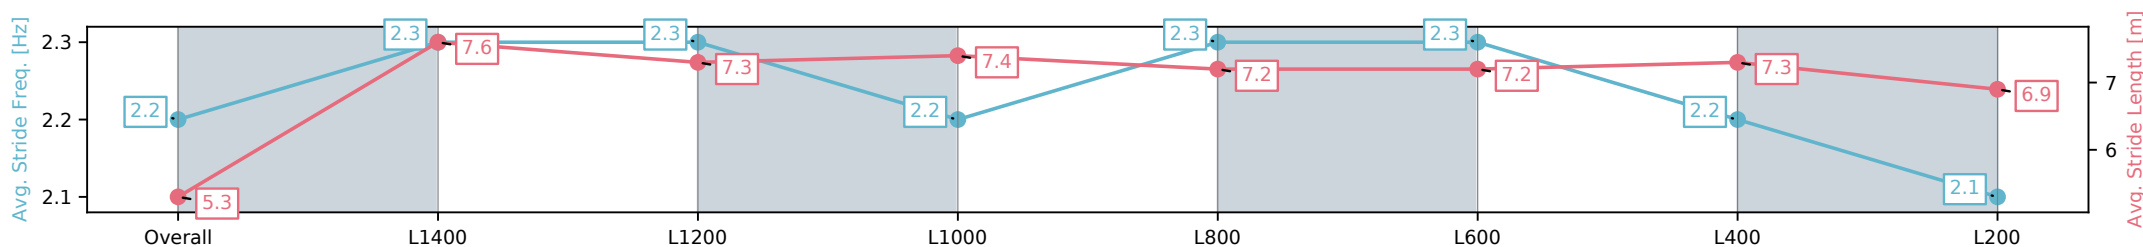

Horse/Jockey Name	ARCHDEACON/Sairyn Fawke
Finish Rank	8
Fastest Section Time (Section)	0:11.25 (L1400)
Top Speed [km/h] (Section)	64.5 (L1400)
Race State	Finished

Sportsbet Gawler SA - Professional
Race 5: GBJC Labour Day Cup Class One Handicap - 1516m

07 October 2024 - 3:20PM

Track Rating: Good 4, Weather: Fine, Rail Position: +5m Entire

Section	Overall	L1400	L1200	L1000	L800	L600	L400	L200
Section Times	1:34.97 [8] (0:09.73)	1:25.24 [2] (0:11.25)	1:13.99 [3] (0:11.91)	1:02.08 [2] (0:12.07)	0:50.01 [3] (0:12.30)	0:37.71 [4] (0:12.06)	0:25.65 [6] (0:12.20)	0:13.45 [5] (0:13.45)
Average Speed [km/h]	42.9	63.9	60.6	59.8	58.6	59.6	59.2	53.5
Top Speed [km/h]	62.5	64.5	64.0	60.4	59.6	60.7	60.7	56.7
Avg. Dist. to Rail [m]	2.1	0.5	0.4	0.3	0.4	0.2	1.5	2.7
Avg. Stride Freq. [Hz]	2.2	2.3	2.3	2.2	2.3	2.3	2.2	2.1
Avg. Stride Length [m]	5.3	7.6	7.3	7.4	7.2	7.2	7.3	6.9

- [ ] Ranking at each section and finish
- -:-:- No data available at this section
- NA No data available