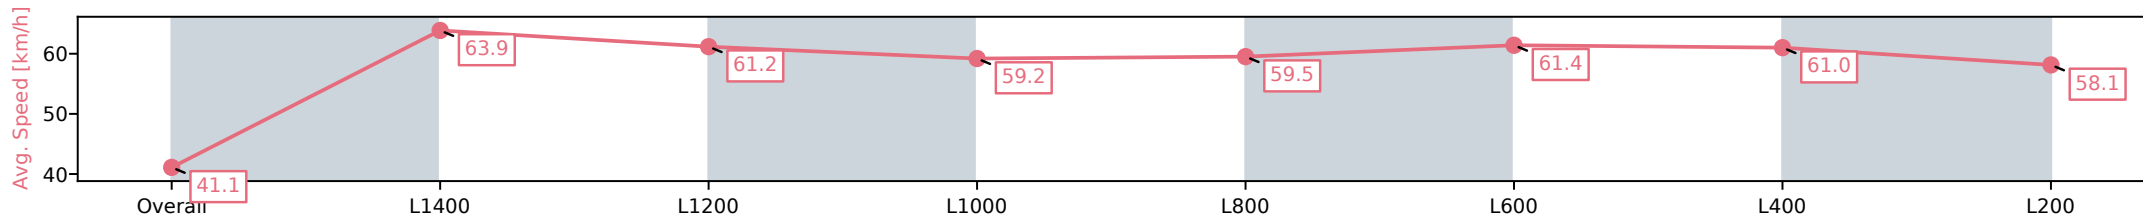

Horse/Jockey Name	PRADA GOSSIP/Michael Heagney
Finish Rank	5
Fastest Section Time (Section)	0:11.33 (L1400)
Top Speed [km/h] (Section)	65.1 (L1400)
Race State	Finished

Sportsbet Gawler SA - Professional
Race 5: GBJC Labour Day Cup Class One Handicap - 1516m
07 October 2024 - 3:20PM
Track Rating: Good 4, Weather: Fine, Rail Position: +5m Entire

Section	Overall	L1400	L1200	L1000	L800	L600	L400	L200
Section Times	1:34.05 [5] (0:10.19)	1:23.86 [7] (0:11.33)	1:12.53 [7] (0:11.77)	1:00.76 [8] (0:12.25)	0:48.51 [8] (0:12.33)	0:36.18 [8] (0:11.90)	0:24.28 [8] (0:11.89)	0:12.39 [8] (0:12.39)
Average Speed [km/h]	41.1	63.9	61.2	59.2	59.5	61.4	61.0	58.1
Top Speed [km/h]	60.7	65.1	63.8	61.4	60.3	62.5	62.7	60.8
Avg. Dist. to Rail [m]	8.0	2.9	1.7	2.3	2.8	3.2	5.3	4.9
Avg. Stride Freq. [Hz]	2.1	2.4	2.3	2.3	2.3	2.4	2.4	2.4
Avg. Stride Length [m]	5.3	7.4	7.3	7.2	7.1	7.2	7.1	6.8

[ ] Ranking at each section and finish
-:-:- No data available at this section
NA No data available