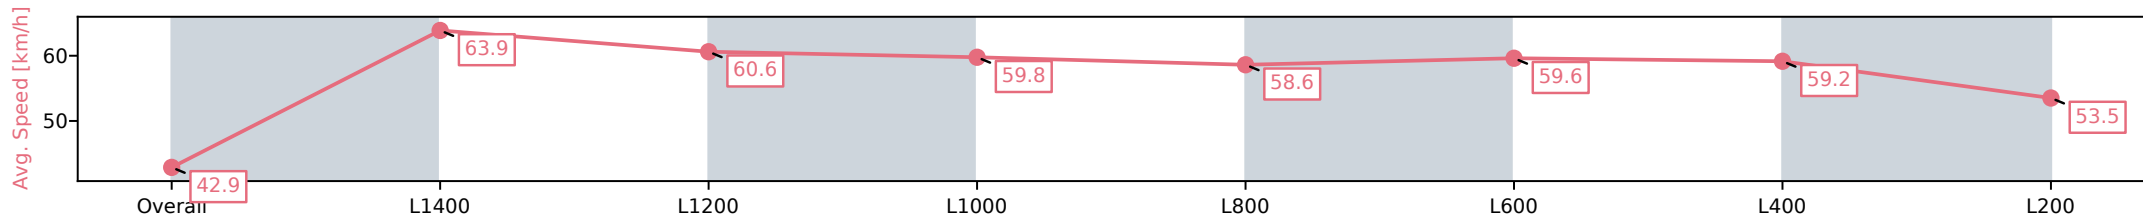

Horse/Jockey Name	ARCHDEACON/Sairyn Fawke
Finish Rank	8
Fastest Section Time (Section)	0:11.25 (L1400)
Top Speed [km/h] (Section)	64.5 (L1400)
Race State	Finished

Sportsbet Gawler SA - Professional
Race 5: GBJC Labour Day Cup Class One Handicap - 1516m

07 October 2024 - 3:20PM

Track Rating: Good 4, Weather: Fine, Rail Position: +5m Entire

Section	Overall	L1400	L1200	L1000	L800	L600	L400	L200
Section Times	1:34.97 [8] (0:09.73)	1:25.24 [2] (0:11.25)	1:13.99 [3] (0:11.91)	1:02.08 [2] (0:12.07)	0:50.01 [3] (0:12.30)	0:37.71 [4] (0:12.06)	0:25.65 [6] (0:12.20)	0:13.45 [5] (0:13.45)
Average Speed [km/h]	42.9	63.9	60.6	59.8	58.6	59.6	59.2	53.5
Top Speed [km/h]	62.5	64.5	64.0	60.4	59.6	60.7	60.7	56.7
Avg. Dist. to Rail [m]	2.1	0.5	0.4	0.3	0.4	0.2	1.5	2.7
Avg. Stride Freq. [Hz]	2.2	2.3	2.3	2.2	2.3	2.3	2.2	2.1
Avg. Stride Length [m]	5.3	7.6	7.3	7.4	7.2	7.2	7.3	6.9

- [ ] Ranking at each section and finish
- -:-:- No data available at this section
- NA No data available