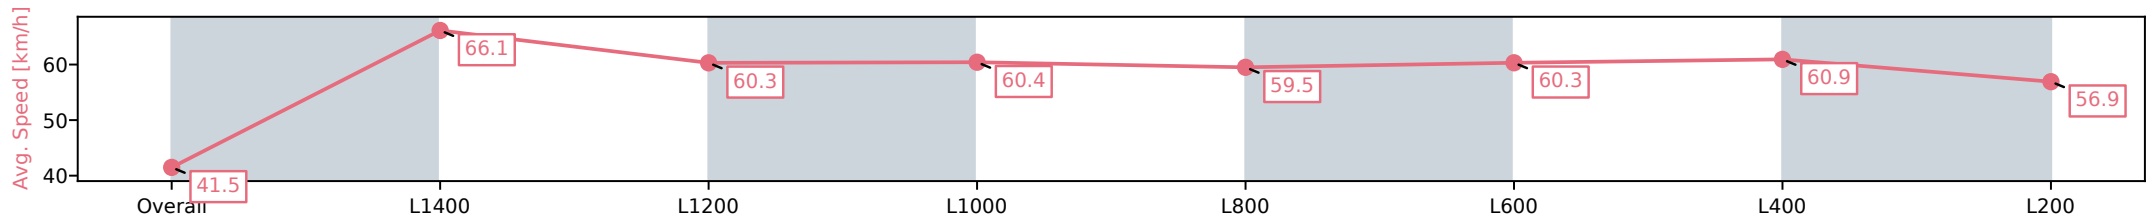

Section	Overall	L1400	L1200	L1000	L800	L600	L400	L200
Section Times	1:33.57 [1] (0:10.04)	1:23.53 [6] (0:10.94)	1:12.59 [2] (0:11.94)	1:00.65 [3] (0:11.93)	0:48.72 [2] (0:12.16)	0:36.56 [2] (0:12.07)	0:24.49 [2] (0:11.86)	0:12.63 [1] (0:12.63)
Average Speed [km/h]	41.5	66.1	60.3	60.4	59.5	60.3	60.9	56.9
Top Speed [km/h]	64.3	67.6	64.0	61.3	61.1	62.0	62.3	58.8
Avg. Dist. to Rail [m]	8.1	2.5	0.1	0.7	1.1	1.9	2.6	2.6
Avg. Stride Freq. [Hz]	2.2	2.3	2.2	2.2	2.2	2.3	2.3	2.2
Avg. Stride Length [m]	5.3	7.9	7.5	7.7	7.5	7.4	7.5	7.2