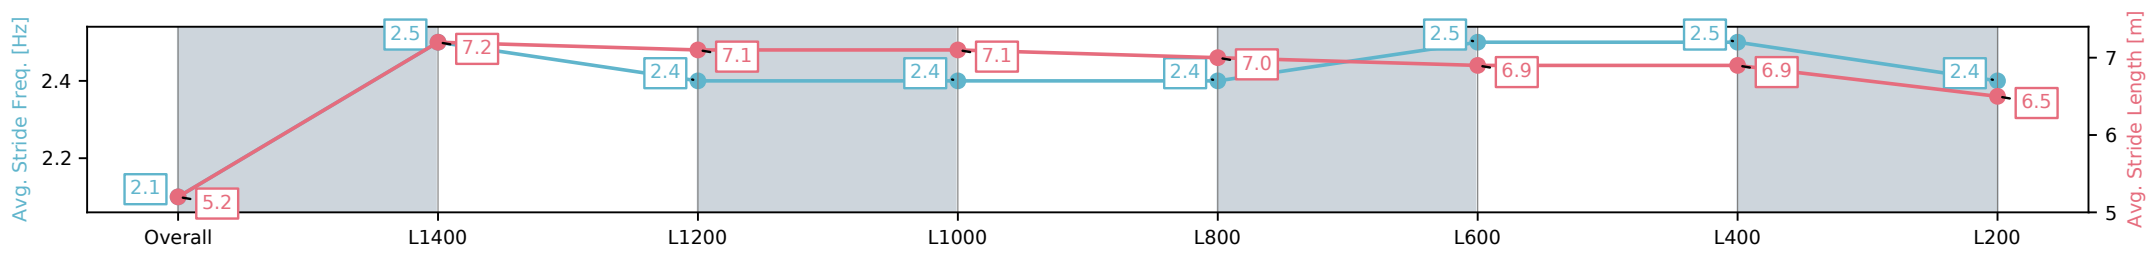

Sportsbet Gawler SA - Professional
 Race 5: GBJC Labour Day Cup Class One Handicap - 1516m
 07 October 2024 - 3:20PM
 Track Rating: Good 4, Weather: Fine, Rail Position: +5m Entire

Section	Overall	L1400	L1200	L1000	L800	L600	L400	L200
Section Times	1:33.75 [3] (0:10.48)	1:23.27 [8] (0:11.18)	1:12.09 [8] (0:11.62)	1:00.47 [7] (0:11.89)	0:48.58 [6] (0:12.23)	0:36.35 [6] (0:11.77)	0:24.58 [3] (0:11.90)	0:12.68 [3] (0:12.68)
Average Speed [km/h]	39.7	65.1	62.1	60.9	59.8	62.3	61.0	56.9
Top Speed [km/h]	61.4	66.3	64.8	65.5	62.1	62.9	62.7	59.5
Avg. Dist. to Rail [m]	10.3	5.1	1.9	2.0	3.0	4.1	3.9	3.8
Avg. Stride Freq. [Hz]	2.1	2.5	2.4	2.4	2.4	2.5	2.5	2.4
Avg. Stride Length [m]	5.2	7.2	7.1	7.1	7.0	6.9	6.9	6.5