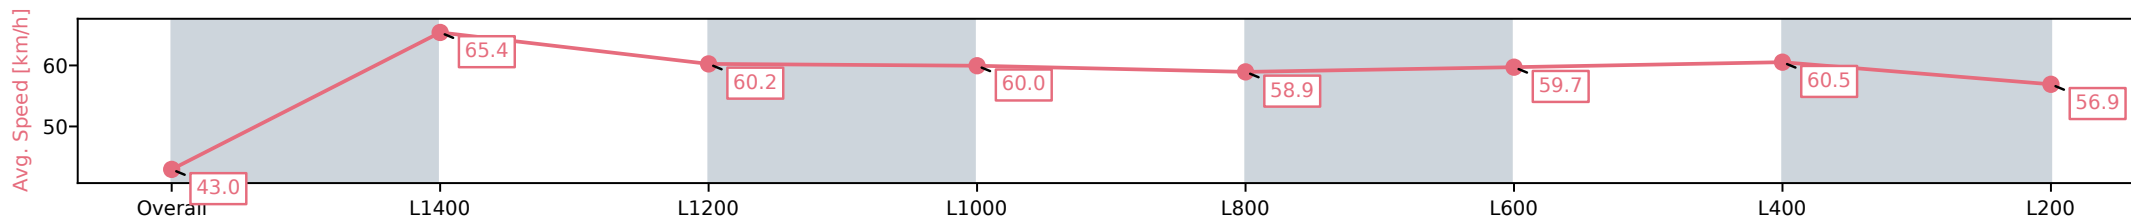

Horse/Jockey Name	HADAR/Stacey Metcalfe
Finish Rank	2
Fastest Section Time (Section)	0:11.02 (L1400)
Top Speed [km/h] (Section)	65.8 (L1400)
Race State	Finished

Sportsbet Gawler SA - Professional
Race 5: GBJC Labour Day Cup Class One Handicap - 1516m

07 October 2024 - 3:20PM

Track Rating: Good 4, Weather: Fine, Rail Position: +5m Entire

Section	Overall	L1400	L1200	L1000	L800	L600	L400	L200
Section Times	1:33.63 [2] (0:09.71)	1:23.92 [1] (0:11.02)	1:12.90 [1] (0:11.91)	1:00.99 [1] (0:12.03)	0:48.96 [1] (0:12.31)	0:36.65 [1] (0:12.06)	0:24.59 [1] (0:11.93)	0:12.66 [2] (0:12.66)
Average Speed [km/h]	43.0	65.4	60.2	60.0	58.9	59.7	60.5	56.9
Top Speed [km/h]	63.9	65.8	64.0	62.7	59.7	60.9	61.1	59.2
Avg. Dist. to Rail [m]	3.6	1.2	1.4	1.0	0.9	0.5	0.9	1.4
Avg. Stride Freq. [Hz]	2.2	2.3	2.2	2.2	2.2	2.2	2.3	2.2
Avg. Stride Length [m]	5.3	8.0	7.6	7.7	7.5	7.4	7.5	7.2

- [ ] Ranking at each section and finish
- -:-:- No data available at this section
- NA No data available