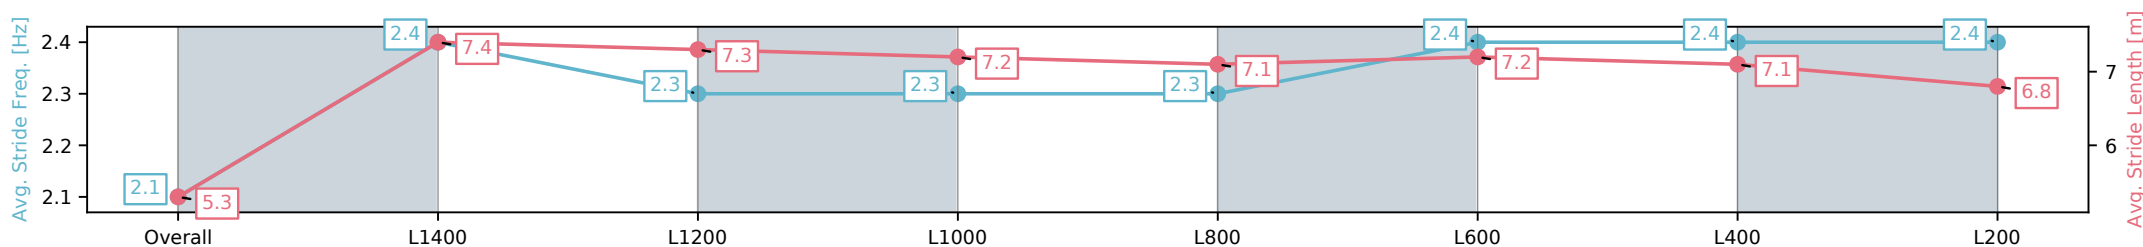

Horse/Jockey Name	PRADA GOSSIP/Michael Heagney
Finish Rank	5
Fastest Section Time (Section)	0:11.33 (L1400)
Top Speed [km/h] (Section)	65.1 (L1400)
Race State	Finished

Sportsbet Gawler SA - Professional
Race 5: GBJC Labour Day Cup Class One Handicap - 1516m
07 October 2024 - 3:20PM
Track Rating: Good 4, Weather: Fine, Rail Position: +5m Entire

Section	Overall	L1400	L1200	L1000	L800	L600	L400	L200
Section Times	1:34.05 [5] (0:10.19)	1:23.86 [7] (0:11.33)	1:12.53 [7] (0:11.77)	1:00.76 [8] (0:12.25)	0:48.51 [8] (0:12.33)	0:36.18 [8] (0:11.90)	0:24.28 [8] (0:11.89)	0:12.39 [8] (0:12.39)
Average Speed [km/h]	41.1	63.9	61.2	59.2	59.5	61.4	61.0	58.1
Top Speed [km/h]	60.7	65.1	63.8	61.4	60.3	62.5	62.7	60.8
Avg. Dist. to Rail [m]	8.0	2.9	1.7	2.3	2.8	3.2	5.3	4.9
Avg. Stride Freq. [Hz]	2.1	2.4	2.3	2.3	2.3	2.4	2.4	2.4
Avg. Stride Length [m]	5.3	7.4	7.3	7.2	7.1	7.2	7.1	6.8

[ ] Ranking at each section and finish
-:-:- No data available at this section
NA No data available