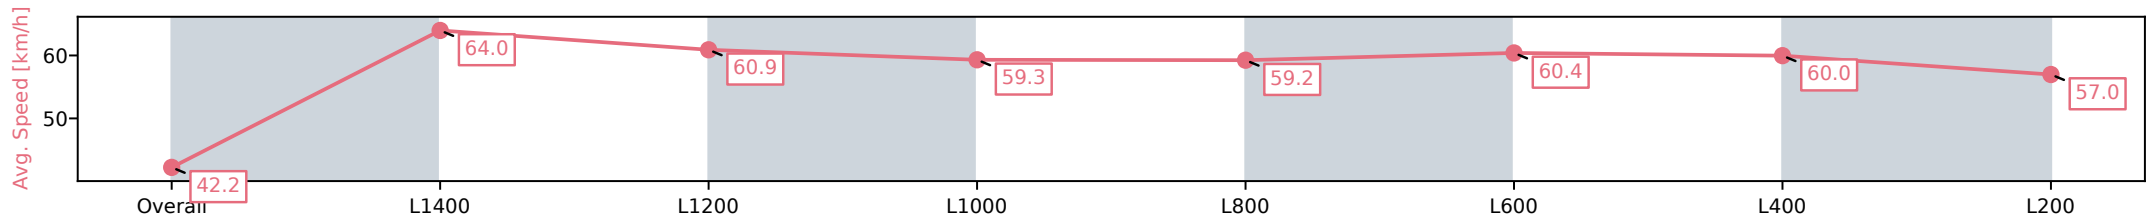

Horse/Jockey Name	WILD INFERENCE/Dylan Caboche
Finish Rank	6
Fastest Section Time (Section)	0:11.32 (L1400)
Top Speed [km/h] (Section)	65.0 (L1400)
Race State	Finished

Sportsbet Gawler SA - Professional
Race 5: GBJC Labour Day Cup Class One Handicap - 1516m
07 October 2024 - 3:20PM
Track Rating: Good 4, Weather: Fine, Rail Position: +5m Entire

Section	Overall	L1400	L1200	L1000	L800	L600	L400	L200
Section Times	1:34.25 [6] (0:09.97)	1:24.28 [5] (0:11.32)	1:12.96 [6] (0:11.78)	1:01.18 [6] (0:12.24)	0:48.94 [7] (0:12.24)	0:36.70 [7] (0:11.97)	0:24.73 [7] (0:12.11)	0:12.62 [7] (0:12.62)
Average Speed [km/h]	42.2	64.0	60.9	59.3	59.2	60.4	60.0	57.0
Top Speed [km/h]	61.3	65.0	63.6	59.4	60.9	61.4	60.9	58.9
Avg. Dist. to Rail [m]	6.0	2.3	0.8	1.1	1.3	1.7	2.6	3.0
Avg. Stride Freq. [Hz]	2.2	2.4	2.3	2.3	2.3	2.3	2.3	2.3
Avg. Stride Length [m]	5.4	7.5	7.2	7.3	7.2	7.2	7.2	7.0

[ ] Ranking at each section and finish
-:-:- No data available at this section
NA No data available