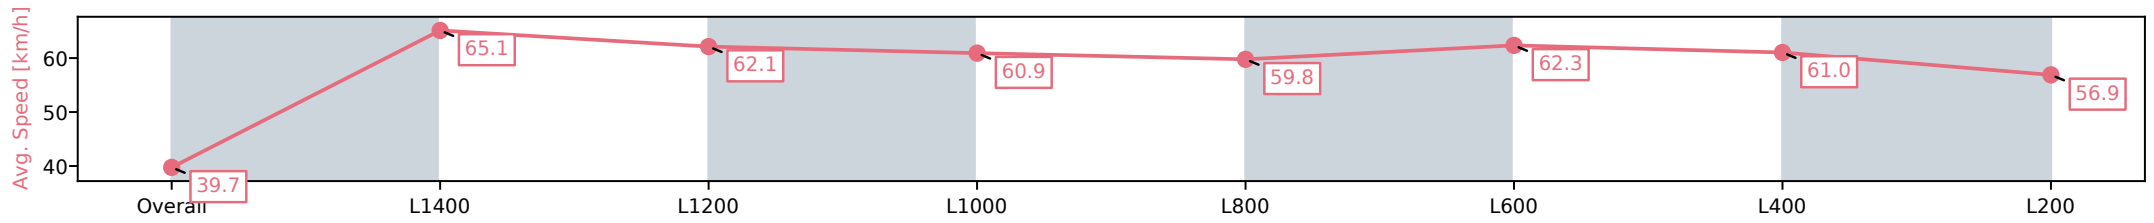

Sportsbet Gawler SA - Professional
 Race 5: GBJC Labour Day Cup Class One Handicap - 1516m
 07 October 2024 - 3:20PM
 Track Rating: Good 4, Weather: Fine, Rail Position: +5m Entire

Section	Overall	L1400	L1200	L1000	L800	L600	L400	L200
Section Times	1:33.75 [3] (0:10.48)	1:23.27 [8] (0:11.18)	1:12.09 [8] (0:11.62)	1:00.47 [7] (0:11.89)	0:48.58 [6] (0:12.23)	0:36.35 [6] (0:11.77)	0:24.58 [3] (0:11.90)	0:12.68 [3] (0:12.68)
Average Speed [km/h]	39.7	65.1	62.1	60.9	59.8	62.3	61.0	56.9
Top Speed [km/h]	61.4	66.3	64.8	65.5	62.1	62.9	62.7	59.5
Avg. Dist. to Rail [m]	10.3	5.1	1.9	2.0	3.0	4.1	3.9	3.8
Avg. Stride Freq. [Hz]	2.1	2.5	2.4	2.4	2.4	2.5	2.5	2.4
Avg. Stride Length [m]	5.2	7.2	7.1	7.1	7.0	6.9	6.9	6.5