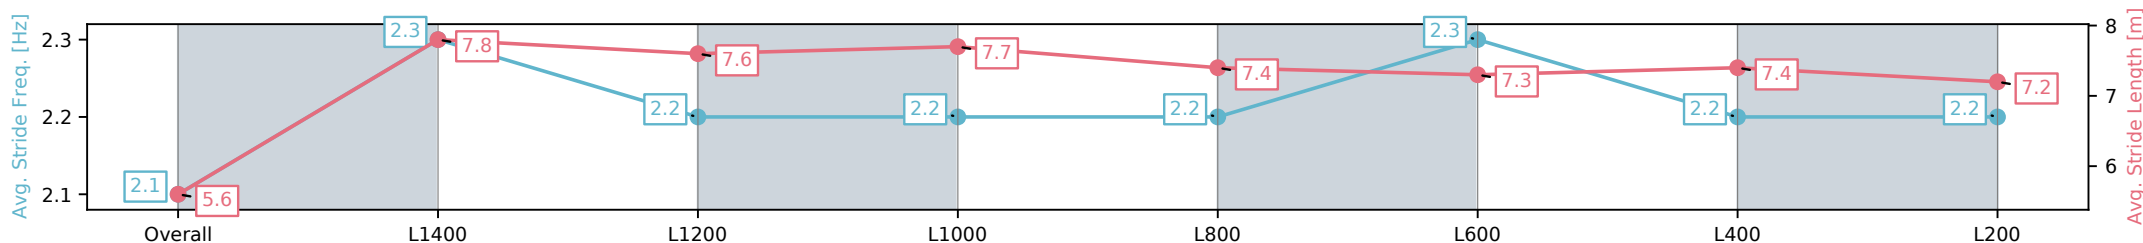

[] Ranking at each section and finish
 -:-:- No data available at this section
 NA No data available

Horse/Jockey Name	ALEKHINE'S GUN/Zoe Lloyd
Finish Rank	7
Fastest Section Time (Section)	0:11.32 (L1400)
Top Speed [km/h] (Section)	64.6 (L1400)
Race State	Finished

Sportsbet Gawler SA - Professional
 Race 5: GBJC Labour Day Cup Class One Handicap - 1516m
 07 October 2024 - 3:20PM
 Track Rating: Good 4, Weather: Fine, Rail Position: +5m Entire

Section	Overall	L1400	L1200	L1000	L800	L600	L400	L200
Section Times	1:34.41 [7] (0:09.95)	1:24.46 [4] (0:11.32)	1:13.14 [5] (0:11.70)	1:01.44 [4] (0:12.02)	0:49.42 [4] (0:12.22)	0:37.20 [3] (0:12.07)	0:25.13 [4] (0:12.26)	0:12.87 [6] (0:12.87)
Average Speed [km/h]	42.0	63.8	61.8	60.0	59.2	60.6	59.3	55.9
Top Speed [km/h]	61.6	64.6	64.0	60.5	60.2	60.6	60.2	58.0
Avg. Dist. to Rail [m]	6.6	2.5	0.7	1.0	1.2	2.7	5.3	5.6
Avg. Stride Freq. [Hz]	2.1	2.3	2.2	2.2	2.2	2.3	2.2	2.2
Avg. Stride Length [m]	5.6	7.8	7.6	7.7	7.4	7.3	7.4	7.2