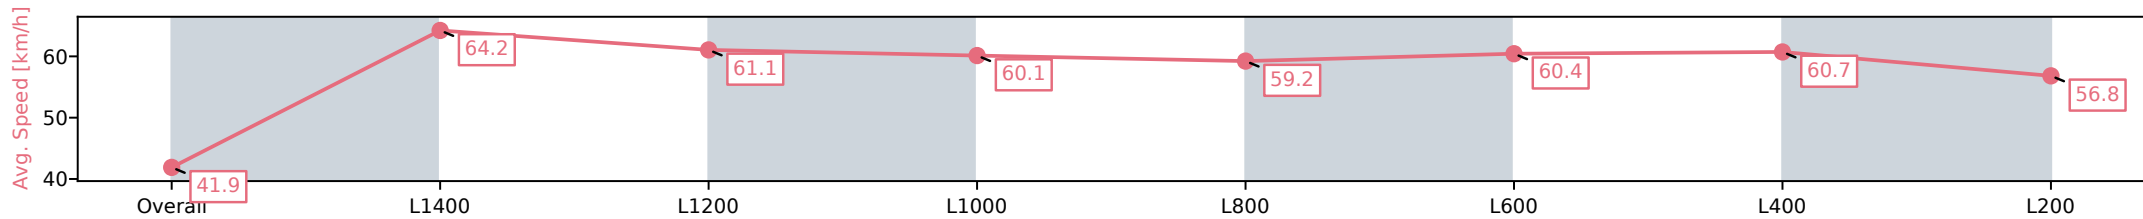

Sportsbet Gawler SA - Professional
Race 5: GBJC Labour Day Cup Class One Handicap - 1516m

07 October 2024 - 3:20PM

Track Rating: Good 4, Weather: Fine, Rail Position: +5m Entire

Section	Overall	L1400	L1200	L1000	L800	L600	L400	L200
Section Times	1:33.91 [4] (0:09.93)	1:23.98 [3] (0:11.24)	1:12.74 [4] (0:11.84)	1:00.90 [5] (0:12.01)	0:48.89 [5] (0:12.27)	0:36.62 [5] (0:12.00)	0:24.62 [5] (0:11.93)	0:12.69 [4] (0:12.69)
Average Speed [km/h]	41.9	64.2	61.1	60.1	59.2	60.4	60.7	56.8
Top Speed [km/h]	63.4	65.0	63.4	62.4	61.5	61.7	61.9	59.1
Avg. Dist. to Rail [m]	5.2	2.0	0.3	1.8	1.8	1.8	2.2	3.6
Avg. Stride Freq. [Hz]	2.2	2.4	2.3	2.3	2.3	2.4	2.3	2.3
Avg. Stride Length [m]	5.3	7.5	7.2	7.2	7.2	7.1	7.2	6.9