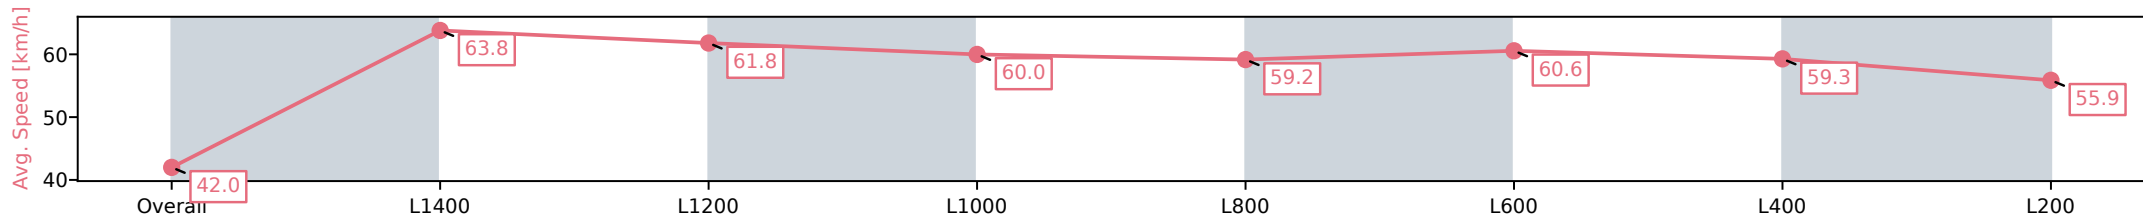

Horse/Jockey Name	ALEKHINE'S GUN/Zoe Lloyd
Finish Rank	7
Fastest Section Time (Section)	0:11.32 (L1400)
Top Speed [km/h] (Section)	64.6 (L1400)
Race State	Finished

Sportsbet Gawler SA - Professional
Race 5: GBJC Labour Day Cup Class One Handicap - 1516m
07 October 2024 - 3:20PM
Track Rating: Good 4, Weather: Fine, Rail Position: +5m Entire

Section	Overall	L1400	L1200	L1000	L800	L600	L400	L200
Section Times	1:34.41 [7] (0:09.95)	1:24.46 [4] (0:11.32)	1:13.14 [5] (0:11.70)	1:01.44 [4] (0:12.02)	0:49.42 [4] (0:12.22)	0:37.20 [3] (0:12.07)	0:25.13 [4] (0:12.26)	0:12.87 [6] (0:12.87)
Average Speed [km/h]	42.0	63.8	61.8	60.0	59.2	60.6	59.3	55.9
Top Speed [km/h]	61.6	64.6	64.0	60.5	60.2	60.6	60.2	58.0
Avg. Dist. to Rail [m]	6.6	2.5	0.7	1.0	1.2	2.7	5.3	5.6
Avg. Stride Freq. [Hz]	2.1	2.3	2.2	2.2	2.2	2.3	2.2	2.2
Avg. Stride Length [m]	5.6	7.8	7.6	7.7	7.4	7.3	7.4	7.2

- [ ] Ranking at each section and finish
- -:-:- No data available at this section
- NA No data available