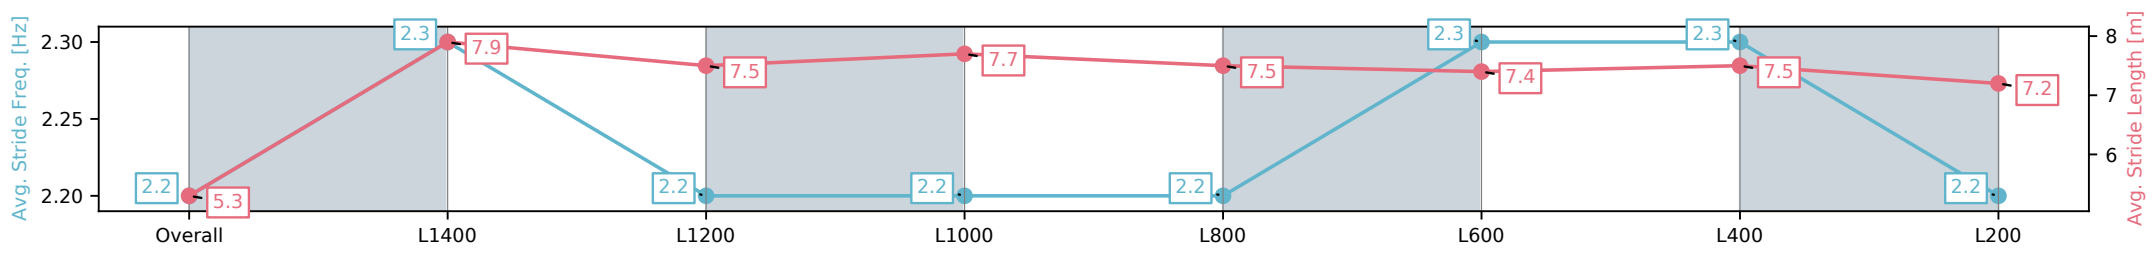

Section	Overall	L1400	L1200	L1000	L800	L600	L400	L200
Section Times	1:33.57 [1] (0:10.04)	1:23.53 [6] (0:10.94)	1:12.59 [2] (0:11.94)	1:00.65 [3] (0:11.93)	0:48.72 [2] (0:12.16)	0:36.56 [2] (0:12.07)	0:24.49 [2] (0:11.86)	0:12.63 [1] (0:12.63)
Average Speed [km/h]	41.5	66.1	60.3	60.4	59.5	60.3	60.9	56.9
Top Speed [km/h]	64.3	67.6	64.0	61.3	61.1	62.0	62.3	58.8
Avg. Dist. to Rail [m]	8.1	2.5	0.1	0.7	1.1	1.9	2.6	2.6
Avg. Stride Freq. [Hz]	2.2	2.3	2.2	2.2	2.2	2.3	2.3	2.2
Avg. Stride Length [m]	5.3	7.9	7.5	7.7	7.5	7.4	7.5	7.2