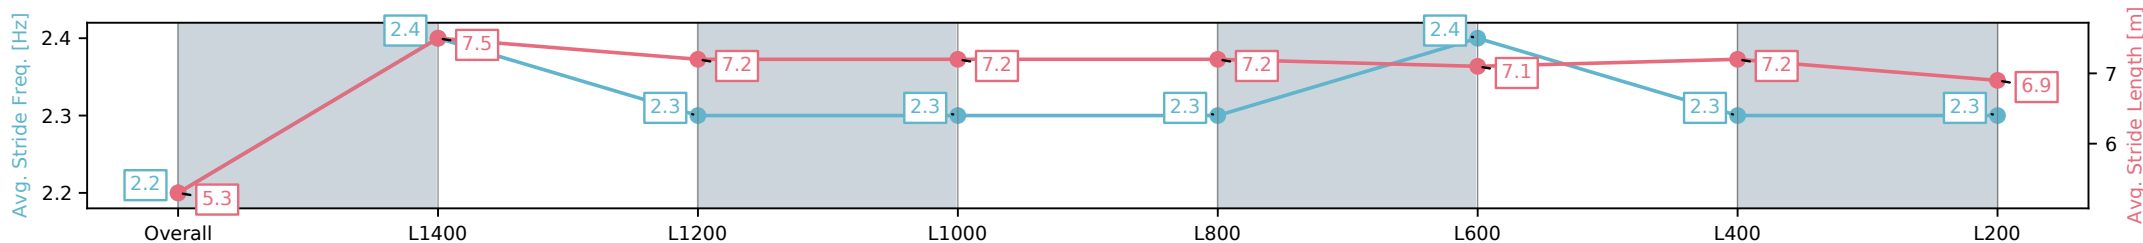

Sportsbet Gawler SA - Professional
Race 5: GBJC Labour Day Cup Class One Handicap - 1516m

07 October 2024 - 3:20PM

Track Rating: Good 4, Weather: Fine, Rail Position: +5m Entire

Section	Overall	L1400	L1200	L1000	L800	L600	L400	L200
Section Times	1:33.91 [4] (0:09.93)	1:23.98 [3] (0:11.24)	1:12.74 [4] (0:11.84)	1:00.90 [5] (0:12.01)	0:48.89 [5] (0:12.27)	0:36.62 [5] (0:12.00)	0:24.62 [5] (0:11.93)	0:12.69 [4] (0:12.69)
Average Speed [km/h]	41.9	64.2	61.1	60.1	59.2	60.4	60.7	56.8
Top Speed [km/h]	63.4	65.0	63.4	62.4	61.5	61.7	61.9	59.1
Avg. Dist. to Rail [m]	5.2	2.0	0.3	1.8	1.8	1.8	2.2	3.6
Avg. Stride Freq. [Hz]	2.2	2.4	2.3	2.3	2.3	2.4	2.3	2.3
Avg. Stride Length [m]	5.3	7.5	7.2	7.2	7.2	7.1	7.2	6.9