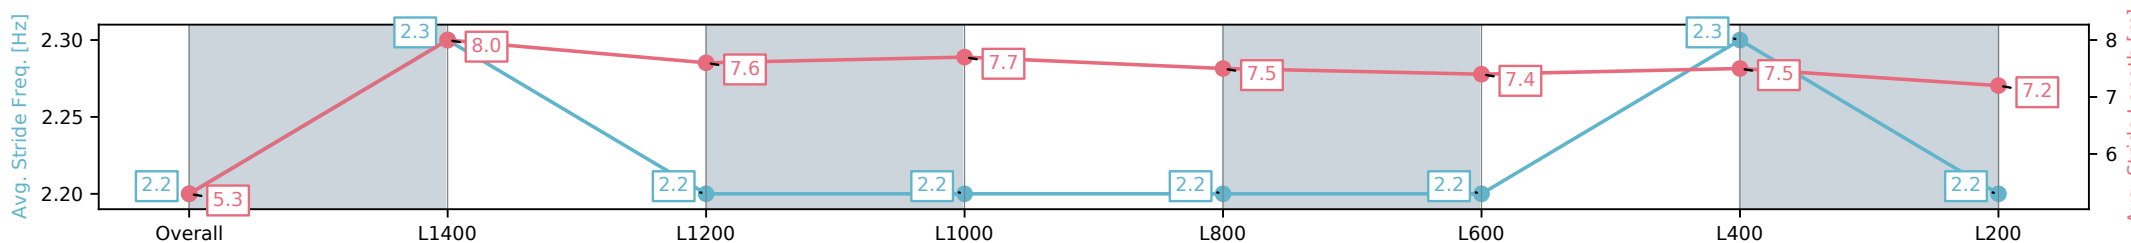

Section	Overall	L1400	L1200	L1000	L800	L600	L400	L200
Section Times	1:33.57 [1] (0:10.04)	1:23.53 [6] (0:10.94)	1:12.59 [2] (0:11.94)	1:00.65 [3] (0:11.93)	0:48.72 [2] (0:12.16)	0:36.56 [2] (0:12.07)	0:24.49 [2] (0:11.86)	0:12.63 [1] (0:12.63)
Average Speed [km/h]	41.5	66.1	60.3	60.4	59.5	60.3	60.9	56.9
Top Speed [km/h]	64.3	67.6	64.0	61.3	61.1	62.0	62.3	58.8
Avg. Dist. to Rail [m]	8.1	2.5	0.1	0.7	1.1	1.9	2.6	2.6
Avg. Stride Freq. [Hz]	2.2	2.3	2.2	2.2	2.2	2.3	2.3	2.2
Avg. Stride Length [m]	5.3	7.9	7.5	7.7	7.5	7.4	7.5	7.2

[] Ranking at each section and finish
 -:-:- No data available at this section
 NA No data available

Horse/Jockey Name	HADAR/Stacey Metcalfe
Finish Rank	2
Fastest Section Time (Section)	0:11.02 (L1400)
Top Speed [km/h] (Section)	65.8 (L1400)
Race State	Finished

Sportsbet Gawler SA - Professional
Race 5: GBJC Labour Day Cup Class One Handicap - 1516m

07 October 2024 - 3:20PM

Track Rating: Good 4, Weather: Fine, Rail Position: +5m Entire

Section	Overall	L1400	L1200	L1000	L800	L600	L400	L200
Section Times	1:33.63 [2] (0:09.71)	1:23.92 [1] (0:11.02)	1:12.90 [1] (0:11.91)	1:00.99 [1] (0:12.03)	0:48.96 [1] (0:12.31)	0:36.65 [1] (0:12.06)	0:24.59 [1] (0:11.93)	0:12.66 [2] (0:12.66)
Average Speed [km/h]	43.0	65.4	60.2	60.0	58.9	59.7	60.5	56.9
Top Speed [km/h]	63.9	65.8	64.0	62.7	59.7	60.9	61.1	59.2
Avg. Dist. to Rail [m]	3.6	1.2	1.4	1.0	0.9	0.5	0.9	1.4
Avg. Stride Freq. [Hz]	2.2	2.3	2.2	2.2	2.2	2.2	2.3	2.2
Avg. Stride Length [m]	5.3	8.0	7.6	7.7	7.5	7.4	7.5	7.2