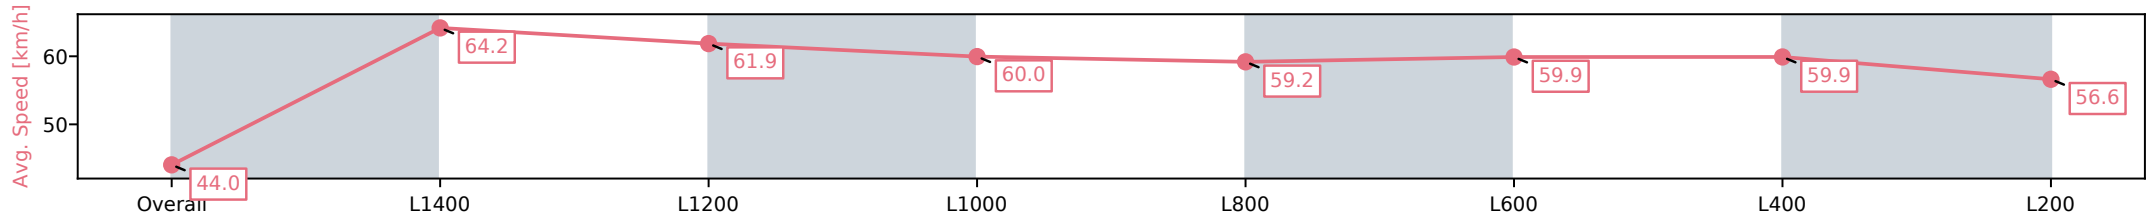

Sportsbet Gawler SA - Professional

Race 4: Riva Ridge Stud Maiden Plate - 1516m

07 October 2024 - 2:40PM

Track Rating: Good, Weather: Fine, Rail Position: +5m Entire

Section	Overall	L1400	L1200	L1000	L800	L600	L400	L200
Section Times	1:33.81 [3] (0:09.53)	1:24.28 [1] (0:11.25)	1:13.03 [3] (0:11.65)	1:01.38 [4] (0:12.12)	0:49.26 [5] (0:12.28)	0:36.98 [3] (0:12.14)	0:24.84 [3] (0:12.10)	0:12.74 [3] (0:12.74)
Average Speed [km/h]	44.0	64.2	61.9	60.0	59.2	59.9	59.9	56.6
Top Speed [km/h]	63.2	64.7	63.3	61.2	60.5	60.3	60.7	59.6
Avg. Dist. to Rail [m]	8.5	2.3	1.3	2.5	2.1	1.9	3.9	4.5
Avg. Stride Freq. [Hz]	2.3	2.5	2.5	2.4	2.4	2.5	2.5	2.4
Avg. Stride Length [m]	5.5	7.1	7.0	7.1	6.9	6.7	6.7	6.6