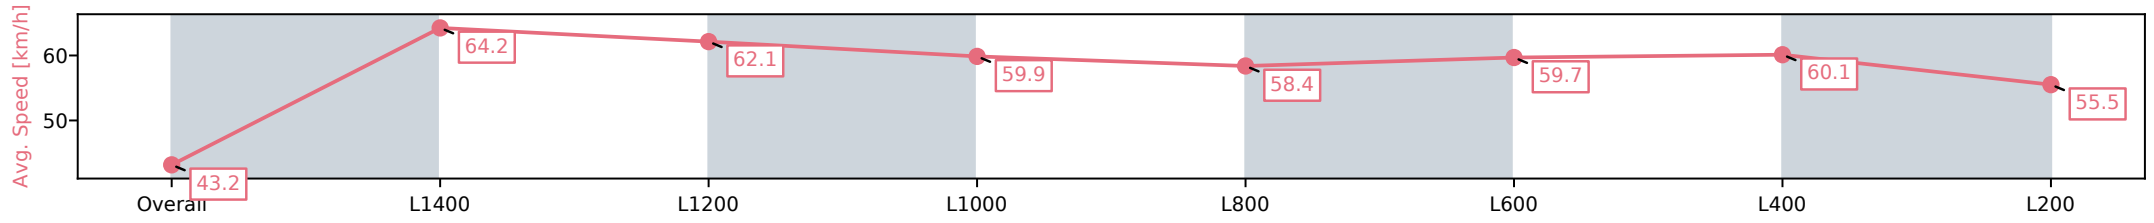

Sportsbet Gawler SA - Professional

Race 4: Riva Ridge Stud Maiden Plate - 1516m

07 October 2024 - 2:40PM

Track Rating: Good, Weather: Fine, Rail Position: +5m Entire

Section	Overall	L1400	L1200	L1000	L800	L600	L400	L200
Section Times	1:34.02 [8] (0:09.64)	1:24.38 [4] (0:11.24)	1:13.14 [4] (0:11.56)	1:01.57 [5] (0:12.09)	0:49.48 [4] (0:12.38)	0:37.10 [4] (0:12.16)	0:24.94 [4] (0:12.00)	0:12.94 [4] (0:12.94)
Average Speed [km/h]	43.2	64.2	62.1	59.9	58.4	59.7	60.1	55.5
Top Speed [km/h]	62.8	65.2	64.7	61.2	59.5	61.1	61.1	58.9
Avg. Dist. to Rail [m]	3.9	1.4	0.3	1.2	0.9	1.1	1.9	3.5
Avg. Stride Freq. [Hz]	2.2	2.3	2.2	2.2	2.2	2.2	2.3	2.2
Avg. Stride Length [m]	5.6	7.8	7.7	7.7	7.5	7.5	7.3	6.9