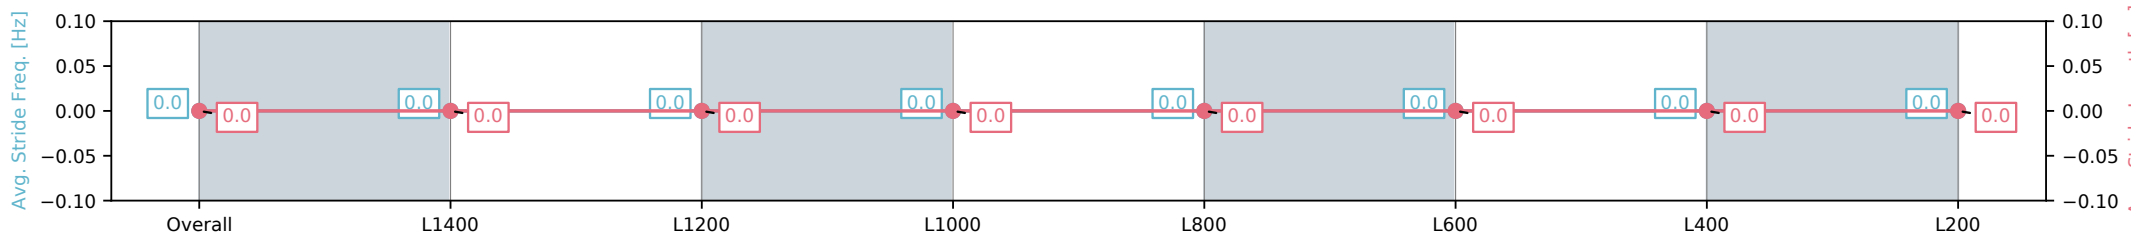

Sportsbet Gawler SA - Professional

Race 4: Riva Ridge Stud Maiden Plate - 1516m

07 October 2024 - 2:40PM

Track Rating: Good, Weather: Fine, Rail Position: +5m Entire

Section	Overall	L1400	L1200	L1000	L800	L600	L400	L200
Section Times	1:33.92 [7] (0:09.82)	1:24.10 [6] (0:11.12)	1:12.98 [5] (0:11.48)	1:01.50 [3] (0:11.97)	0:49.53 [3] (0:12.59)	0:36.94 [5] (0:12.20)	0:24.74 [5] (0:11.97)	0:12.77 [6] (0:12.77)
Average Speed [km/h]	42.4	64.7	63.0	60.2	57.5	59.2	60.1	56.4
Top Speed [km/h]	62.7	66.5	66.1	61.4	59.1	60.4	61.8	59.4
Avg. Dist. to Rail [m]	1.9	0.7	0.4	0.5	1.2	0.8	1.2	2.7
Avg. Stride Freq. [Hz]	0.0	0.0	0.0	0.0	0.0	0.0	0.0	0.0
Avg. Stride Length [m]	0.0	0.0	0.0	0.0	0.0	0.0	0.0	0.0