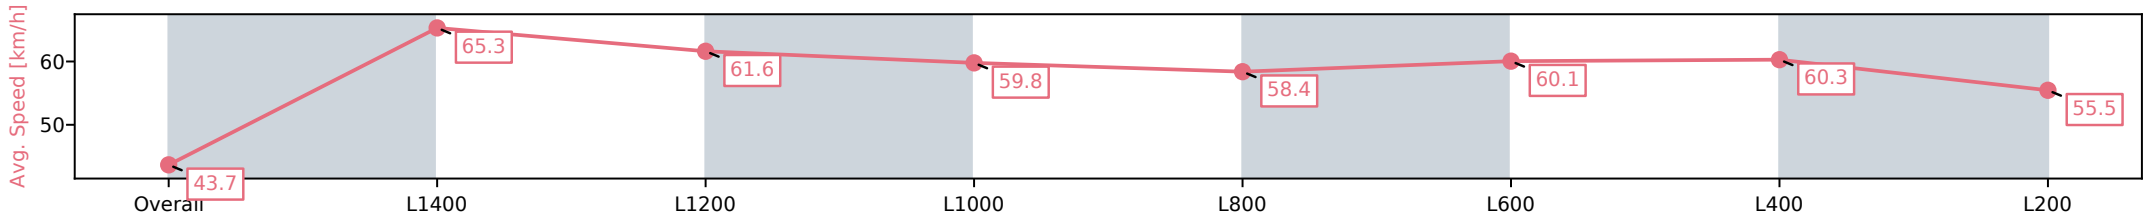

Sportsbet Gawler SA - Professional

Race 4: Riva Ridge Stud Maiden Plate - 1516m

07 October 2024 - 2:40PM

Track Rating: Good, Weather: Fine, Rail Position: +5m Entire

Section	Overall	L1400	L1200	L1000	L800	L600	L400	L200
Section Times	1:33.81 [4] (0:09.56)	1:24.25 [2] (0:11.05)	1:13.20 [2] (0:11.67)	1:01.53 [2] (0:12.10)	0:49.43 [2] (0:12.40)	0:37.03 [2] (0:12.07)	0:24.96 [2] (0:11.94)	0:13.02 [2] (0:13.02)
Average Speed [km/h]	43.7	65.3	61.6	59.8	58.4	60.1	60.3	55.5
Top Speed [km/h]	64.0	66.5	64.5	61.5	59.7	62.2	62.1	59.0
Avg. Dist. to Rail [m]	5.6	1.2	0.1	0.8	1.4	0.9	1.6	2.3
Avg. Stride Freq. [Hz]	2.3	2.6	2.5	2.4	2.4	2.5	2.5	2.4
Avg. Stride Length [m]	5.3	7.0	6.9	6.9	6.7	6.6	6.6	6.3