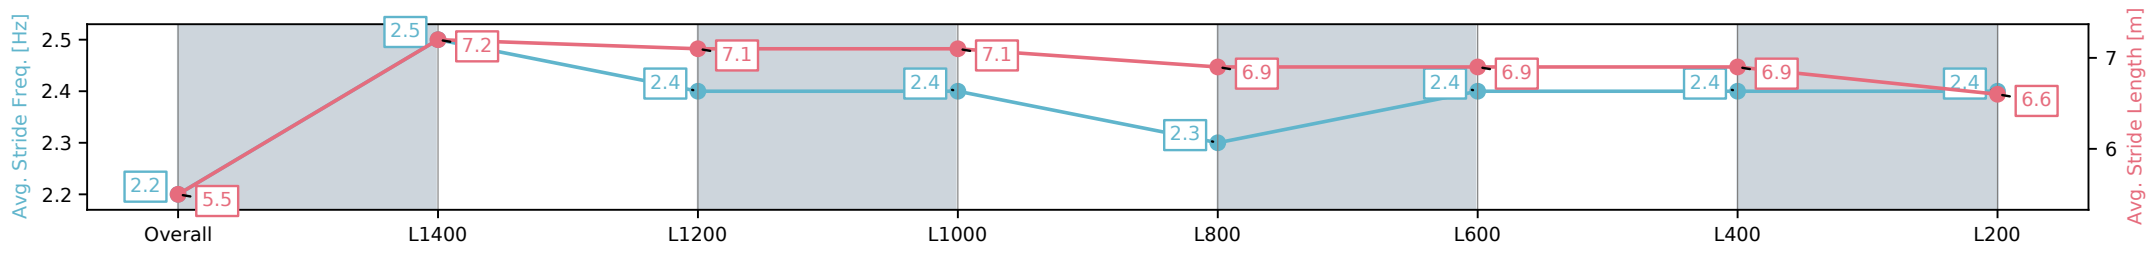

Sportsbet Gawler SA - Professional

Race 4: Riva Ridge Stud Maiden Plate - 1516m

07 October 2024 - 2:40PM

Track Rating: Good, Weather: Fine, Rail Position: +5m Entire

Section	Overall	L1400	L1200	L1000	L800	L600	L400	L200
Section Times	1:33.87 [5] (0:09.88)	1:23.99 [7] (0:11.33)	1:12.66 [8] (0:11.56)	1:01.10 [8] (0:11.94)	0:49.16 [6] (0:12.41)	0:36.75 [6] (0:12.21)	0:24.54 [9] (0:11.95)	0:12.59 [9] (0:12.59)
Average Speed [km/h]	42.6	63.4	62.2	60.4	58.2	59.2	60.3	57.1
Top Speed [km/h]	63.2	65.0	64.5	61.8	58.9	60.7	62.0	59.3
Avg. Dist. to Rail [m]	1.5	0.4	0.9	0.5	0.5	0.9	1.5	0.7
Avg. Stride Freq. [Hz]	2.2	2.5	2.4	2.4	2.3	2.4	2.4	2.4
Avg. Stride Length [m]	5.5	7.2	7.1	7.1	6.9	6.9	6.9	6.6