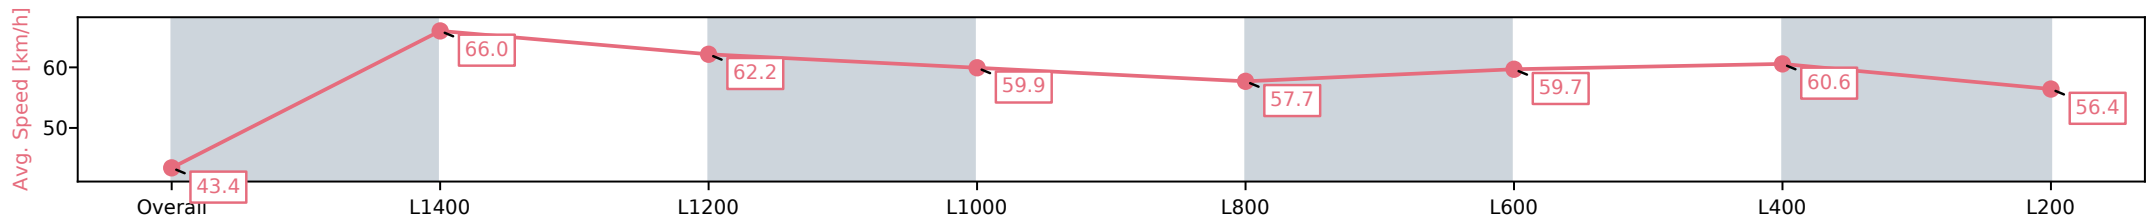

07 October 2024 - 2:40PM

Track Rating: Good, Weather: Fine, Rail Position: +5m Entire

Section	Overall	L1400	L1200	L1000	L800	L600	L400	L200
Section Times	1:33.43 [1] (0:09.61)	1:23.82 [3] (0:10.85)	1:12.97 [1] (0:11.59)	1:01.38 [1] (0:12.01)	0:49.37 [1] (0:12.60)	0:36.77 [1] (0:12.11)	0:24.66 [1] (0:11.92)	0:12.74 [1] (0:12.74)
Average Speed [km/h]	43.4	66.0	62.2	59.9	57.7	59.7	60.6	56.4
Top Speed [km/h]	63.3	67.0	63.8	60.9	58.8	61.9	62.0	59.1
Avg. Dist. to Rail [m]	1.3	1.4	1.4	0.7	1.5	1.1	0.4	1.3
Avg. Stride Freq. [Hz]	2.2	2.5	2.4	2.3	2.3	2.4	2.4	2.3
Avg. Stride Length [m]	5.7	7.4	7.3	7.2	7.1	7.0	7.1	6.8