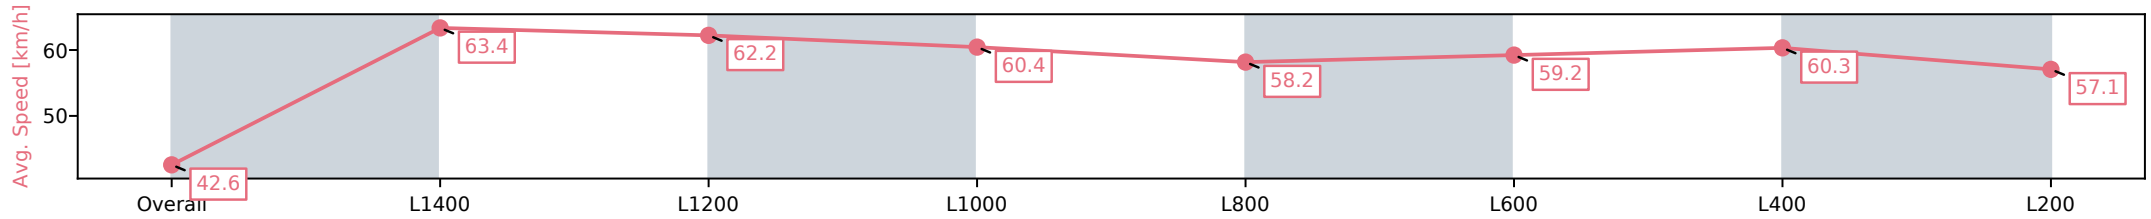

Sportsbet Gawler SA - Professional

Race 4: Riva Ridge Stud Maiden Plate - 1516m

07 October 2024 - 2:40PM

Track Rating: Good, Weather: Fine, Rail Position: +5m Entire

Section	Overall	L1400	L1200	L1000	L800	L600	L400	L200
Section Times	1:33.87 [5] (0:09.99)	1:23.88 [11] (0:11.57)	1:12.30 [12] (0:11.68)	1:00.62 [12] (0:11.91)	0:48.71 [12] (0:12.18)	0:36.53 [11] (0:11.91)	0:24.62 [6] (0:11.93)	0:12.69 [7] (0:12.69)
Average Speed [km/h]	41.8	62.2	61.8	60.8	60.7	61.8	61.1	56.6
Top Speed [km/h]	61.0	64.4	64.1	62.1	63.3	62.7	62.3	59.1
Avg. Dist. to Rail [m]	4.4	2.0	1.0	2.4	4.0	4.8	6.5	8.0
Avg. Stride Freq. [Hz]	2.2	2.4	2.3	2.3	2.3	2.4	2.4	2.3
Avg. Stride Length [m]	5.4	7.4	7.3	7.4	7.3	7.1	7.2	6.9