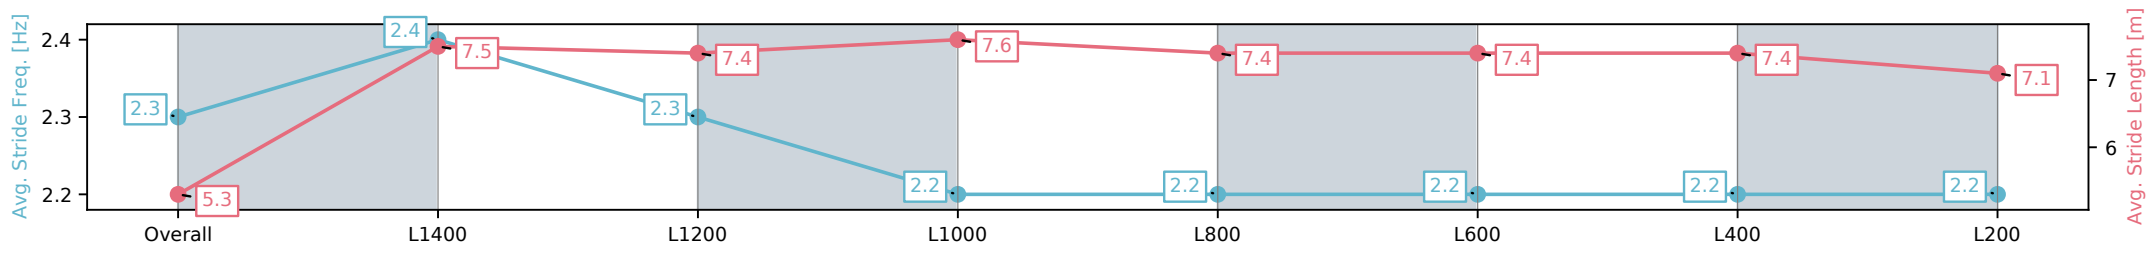

Sportsbet Gawler SA - Professional

Race 4: Riva Ridge Stud Maiden Plate - 1516m

07 October 2024 - 2:40PM

Track Rating: Good, Weather: Fine, Rail Position: +5m Entire

Section	Overall	L1400	L1200	L1000	L800	L600	L400	L200
Section Times	1:34.37 [10] (0:09.92)	1:24.45 [10] (0:11.32)	1:13.13 [9] (0:11.74)	1:01.39 [9] (0:12.01)	0:49.38 [9] (0:12.43)	0:36.95 [12] (0:12.14)	0:24.81 [10] (0:12.16)	0:12.65 [10] (0:12.65)
Average Speed [km/h]	42.1	63.7	61.5	60.1	58.2	59.6	59.3	57.0
Top Speed [km/h]	62.5	65.6	63.7	61.5	60.0	60.5	60.9	58.4
Avg. Dist. to Rail [m]	3.1	1.1	0.7	1.0	0.9	0.9	2.0	2.8
Avg. Stride Freq. [Hz]	2.3	2.4	2.3	2.2	2.2	2.2	2.2	2.2
Avg. Stride Length [m]	5.3	7.5	7.4	7.6	7.4	7.4	7.4	7.1