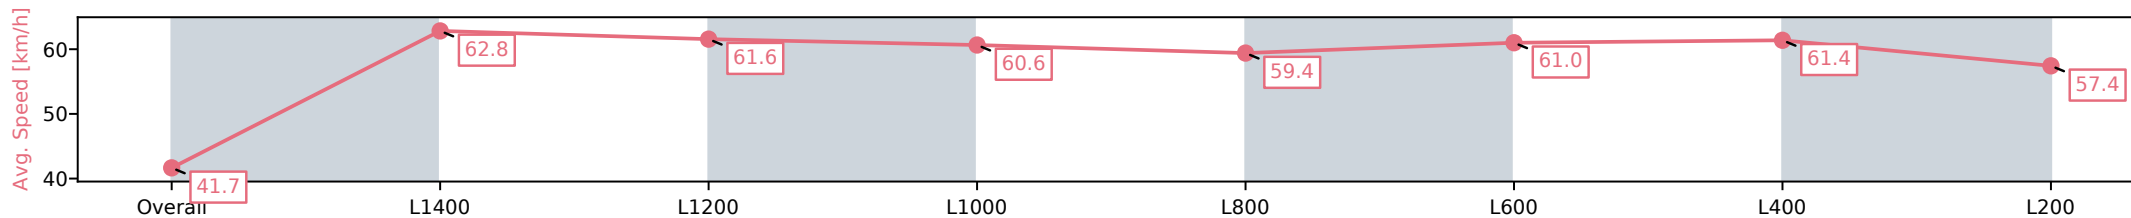

Sportsbet Gawler SA - Professional

Race 4: Riva Ridge Stud Maiden Plate - 1516m

07 October 2024 - 2:40PM

Track Rating: Good, Weather: Fine, Rail Position: +5m Entire

Section	Overall	L1400	L1200	L1000	L800	L600	L400	L200
Section Times	1:33.61 [2] (0:10.08)	1:23.53 [12] (0:11.43)	1:12.10 [11] (0:11.68)	1:00.42 [11] (0:11.91)	0:48.51 [11] (0:12.20)	0:36.31 [9] (0:11.98)	0:24.33 [8] (0:11.80)	0:12.53 [5] (0:12.53)
Average Speed [km/h]	41.7	62.8	61.6	60.6	59.4	61.0	61.4	57.4
Top Speed [km/h]	61.1	64.9	64.1	61.6	60.5	62.1	62.1	60.5
Avg. Dist. to Rail [m]	1.3	0.3	0.9	0.3	1.8	3.0	4.0	5.4
Avg. Stride Freq. [Hz]	2.0	2.3	2.2	2.2	2.2	2.3	2.3	2.2
Avg. Stride Length [m]	5.8	7.7	7.6	7.7	7.5	7.4	7.4	7.1