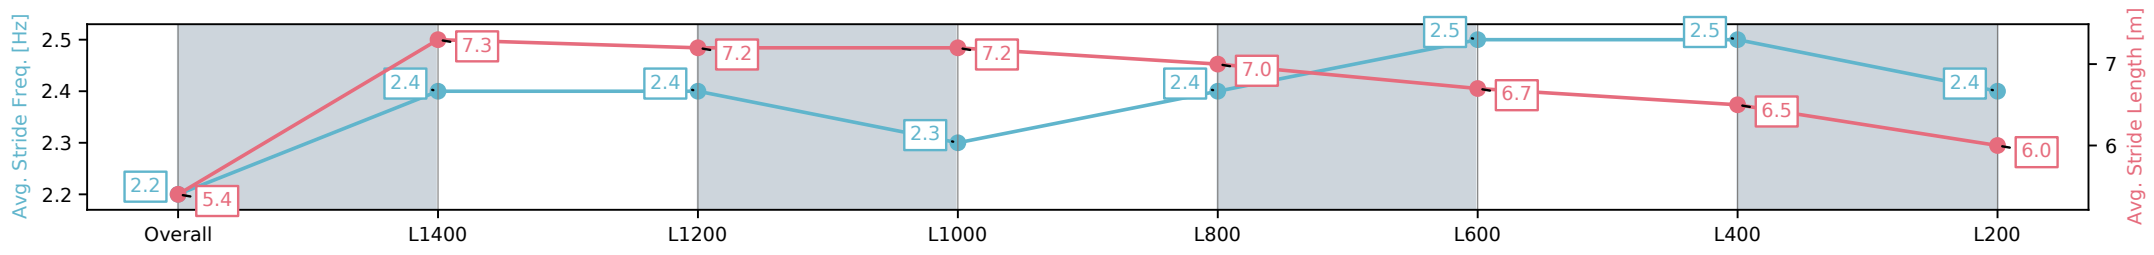

Sportsbet Gawler SA - Professional

Race 4: Riva Ridge Stud Maiden Plate - 1516m

07 October 2024 - 2:40PM

Track Rating: Good, Weather: Fine, Rail Position: +5m Entire

Section	Overall	L1400	L1200	L1000	L800	L600	L400	L200
Section Times	1:36.24 [12] (0:09.90)	1:26.34 [8] (0:11.42)	1:14.92 [10] (0:11.69)	1:03.23 [10] (0:12.00)	0:51.23 [10] (0:12.32)	0:38.91 [10] (0:12.32)	0:26.59 [11] (0:12.52)	0:14.07 [12] (0:14.07)
Average Speed [km/h]	42.4	63.2	61.7	60.3	59.4	59.7	58.1	51.1
Top Speed [km/h]	62.4	64.6	62.8	61.7	61.1	61.0	60.8	56.2
Avg. Dist. to Rail [m]	5.3	2.0	0.7	1.6	3.0	4.6	4.8	6.8
Avg. Stride Freq. [Hz]	2.2	2.4	2.4	2.3	2.4	2.5	2.5	2.4
Avg. Stride Length [m]	5.4	7.3	7.2	7.2	7.0	6.7	6.5	6.0

[] Ranking at each section and finish
 -:-:- No data available at this section
 NA No data available