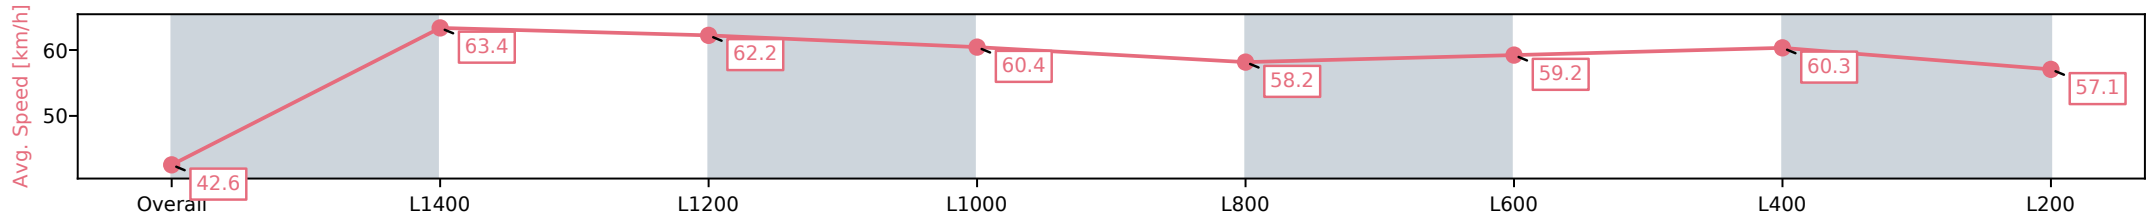

Sportsbet Gawler SA - Professional

Race 4: Riva Ridge Stud Maiden Plate - 1516m

07 October 2024 - 2:40PM

Track Rating: Good, Weather: Fine, Rail Position: +5m Entire

Section	Overall	L1400	L1200	L1000	L800	L600	L400	L200
Section Times	1:33.87 [5] (0:09.88)	1:23.99 [7] (0:11.33)	1:12.66 [8] (0:11.56)	1:01.10 [8] (0:11.94)	0:49.16 [6] (0:12.41)	0:36.75 [6] (0:12.21)	0:24.54 [9] (0:11.95)	0:12.59 [9] (0:12.59)
Average Speed [km/h]	42.6	63.4	62.2	60.4	58.2	59.2	60.3	57.1
Top Speed [km/h]	63.2	65.0	64.5	61.8	58.9	60.7	62.0	59.3
Avg. Dist. to Rail [m]	1.5	0.4	0.9	0.5	0.5	0.9	1.5	0.7
Avg. Stride Freq. [Hz]	2.2	2.5	2.4	2.4	2.3	2.4	2.4	2.4
Avg. Stride Length [m]	5.5	7.2	7.1	7.1	6.9	6.9	6.9	6.6