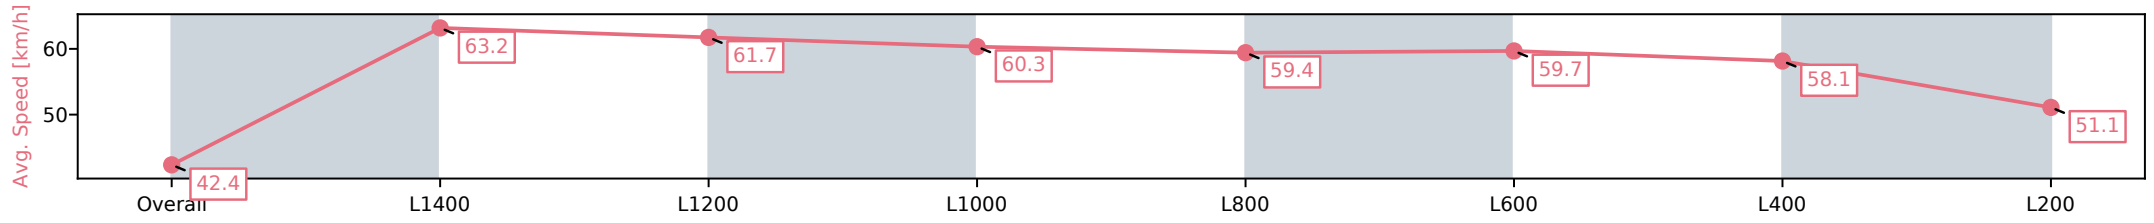

Sportsbet Gawler SA - Professional

Race 4: Riva Ridge Stud Maiden Plate - 1516m

07 October 2024 - 2:40PM

Track Rating: Good, Weather: Fine, Rail Position: +5m Entire

Section	Overall	L1400	L1200	L1000	L800	L600	L400	L200
Section Times	1:36.24 [12] (0:09.90)	1:26.34 [8] (0:11.42)	1:14.92 [10] (0:11.69)	1:03.23 [10] (0:12.00)	0:51.23 [10] (0:12.32)	0:38.91 [10] (0:12.32)	0:26.59 [11] (0:12.52)	0:14.07 [12] (0:14.07)
Average Speed [km/h]	42.4	63.2	61.7	60.3	59.4	59.7	58.1	51.1
Top Speed [km/h]	62.4	64.6	62.8	61.7	61.1	61.0	60.8	56.2
Avg. Dist. to Rail [m]	5.3	2.0	0.7	1.6	3.0	4.6	4.8	6.8
Avg. Stride Freq. [Hz]	2.2	2.4	2.4	2.3	2.4	2.5	2.5	2.4
Avg. Stride Length [m]	5.4	7.3	7.2	7.2	7.0	6.7	6.5	6.0