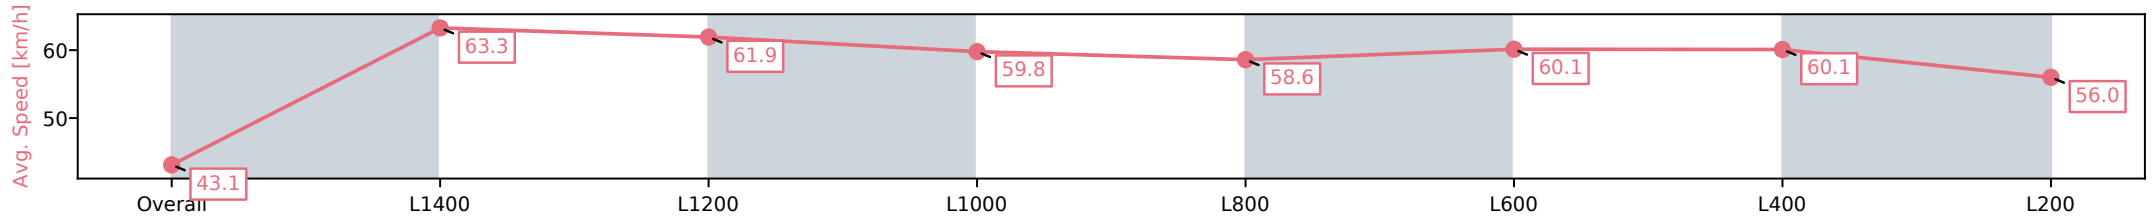

Sportsbet Gawler SA - Professional

Race 4: Riva Ridge Stud Maiden Plate - 1516m

07 October 2024 - 2:40PM

Track Rating: Good, Weather: Fine, Rail Position: +5m Entire

Section	Overall	L1400	L1200	L1000	L800	L600	L400	L200
Section Times	1:34.13 [9] (0:09.73)	1:24.40 [5] (0:11.36)	1:13.04 [7] (0:11.67)	1:01.37 [7] (0:12.08)	0:49.29 [8] (0:12.37)	0:36.92 [7] (0:12.05)	0:24.87 [7] (0:12.01)	0:12.86 [8] (0:12.86)
Average Speed [km/h]	43.1	63.3	61.9	59.8	58.6	60.1	60.1	56.0
Top Speed [km/h]	61.9	64.6	64.3	61.2	59.8	60.8	61.6	57.9
Avg. Dist. to Rail [m]	6.4	1.3	0.5	1.3	1.2	1.1	2.4	3.8
Avg. Stride Freq. [Hz]	2.1	2.4	2.3	2.3	2.3	2.3	2.4	2.3
Avg. Stride Length [m]	5.8	7.4	7.4	7.3	7.2	7.1	7.1	6.8