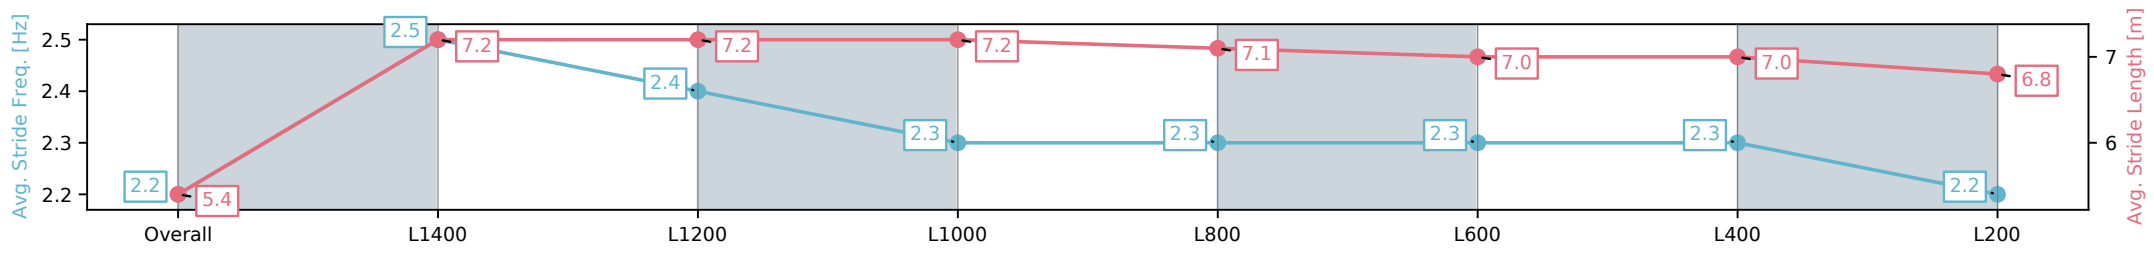

Sportsbet Gawler SA - Professional

Race 4: Riva Ridge Stud Maiden Plate - 1516m

07 October 2024 - 2:40PM

Track Rating: Good, Weather: Fine, Rail Position: +5m Entire

Section	Overall	L1400	L1200	L1000	L800	L600	L400	L200
Section Times	1:35.28 [11] (0:09.91)	1:25.37 [9] (0:11.13)	1:14.24 [6] (0:11.65)	1:02.59 [6] (0:12.12)	0:50.47 [7] (0:12.41)	0:38.06 [8] (0:12.44)	0:25.62 [12] (0:12.47)	0:13.15 [11] (0:13.15)
Average Speed [km/h]	42.2	65.1	62.0	59.7	59.0	58.8	58.1	54.8
Top Speed [km/h]	63.9	65.9	64.8	60.8	59.9	59.7	59.5	57.6
Avg. Dist. to Rail [m]	7.7	4.3	1.7	1.9	2.7	3.1	4.0	4.7
Avg. Stride Freq. [Hz]	2.2	2.5	2.4	2.3	2.3	2.3	2.3	2.2
Avg. Stride Length [m]	5.4	7.2	7.2	7.2	7.1	7.0	7.0	6.8