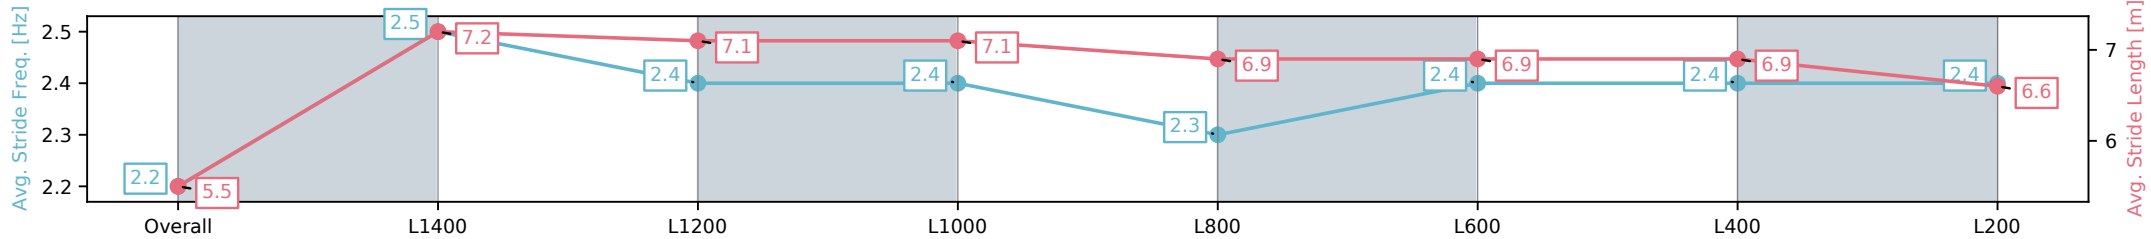

Sportsbet Gawler SA - Professional

Race 4: Riva Ridge Stud Maiden Plate - 1516m

07 October 2024 - 2:40PM

Track Rating: Good, Weather: Fine, Rail Position: +5m Entire

Section	Overall	L1400	L1200	L1000	L800	L600	L400	L200
Section Times	1:33.87 [5] (0:09.99)	1:23.88 [11] (0:11.57)	1:12.30 [12] (0:11.68)	1:00.62 [12] (0:11.91)	0:48.71 [12] (0:12.18)	0:36.53 [11] (0:11.91)	0:24.62 [6] (0:11.93)	0:12.69 [7] (0:12.69)
Average Speed [km/h]	41.8	62.2	61.8	60.8	60.7	61.8	61.1	56.6
Top Speed [km/h]	61.0	64.4	64.1	62.1	63.3	62.7	62.3	59.1
Avg. Dist. to Rail [m]	4.4	2.0	1.0	2.4	4.0	4.8	6.5	8.0
Avg. Stride Freq. [Hz]	2.2	2.4	2.3	2.3	2.3	2.4	2.4	2.3
Avg. Stride Length [m]	5.4	7.4	7.3	7.4	7.3	7.1	7.2	6.9