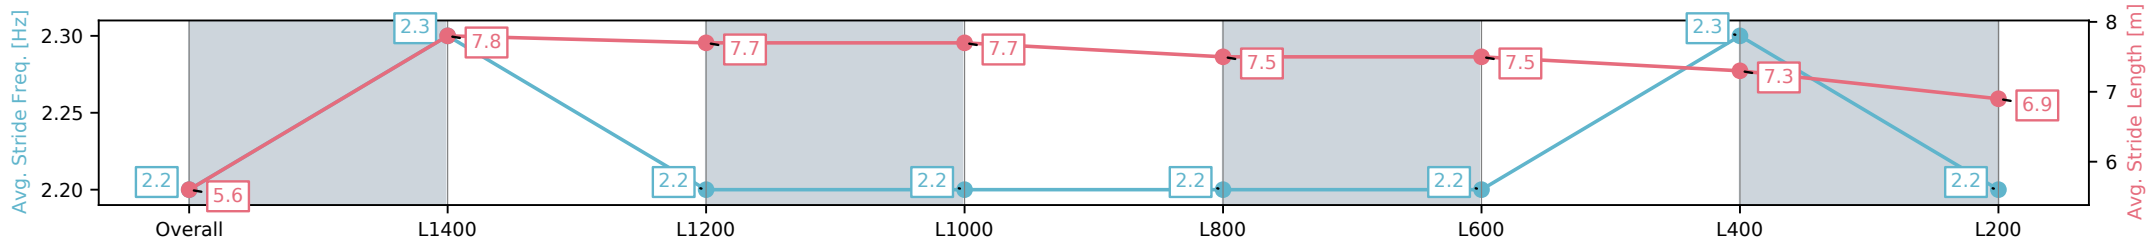

Sportsbet Gawler SA - Professional

Race 4: Riva Ridge Stud Maiden Plate - 1516m

07 October 2024 - 2:40PM

Track Rating: Good, Weather: Fine, Rail Position: +5m Entire

Section	Overall	L1400	L1200	L1000	L800	L600	L400	L200
Section Times	1:34.02 [8] (0:09.64)	1:24.38 [4] (0:11.24)	1:13.14 [4] (0:11.56)	1:01.57 [5] (0:12.09)	0:49.48 [4] (0:12.38)	0:37.10 [4] (0:12.16)	0:24.94 [4] (0:12.00)	0:12.94 [4] (0:12.94)
Average Speed [km/h]	43.2	64.2	62.1	59.9	58.4	59.7	60.1	55.5
Top Speed [km/h]	62.8	65.2	64.7	61.2	59.5	61.1	61.1	58.9
Avg. Dist. to Rail [m]	3.9	1.4	0.3	1.2	0.9	1.1	1.9	3.5
Avg. Stride Freq. [Hz]	2.2	2.3	2.2	2.2	2.2	2.2	2.3	2.2
Avg. Stride Length [m]	5.6	7.8	7.7	7.7	7.5	7.5	7.3	6.9