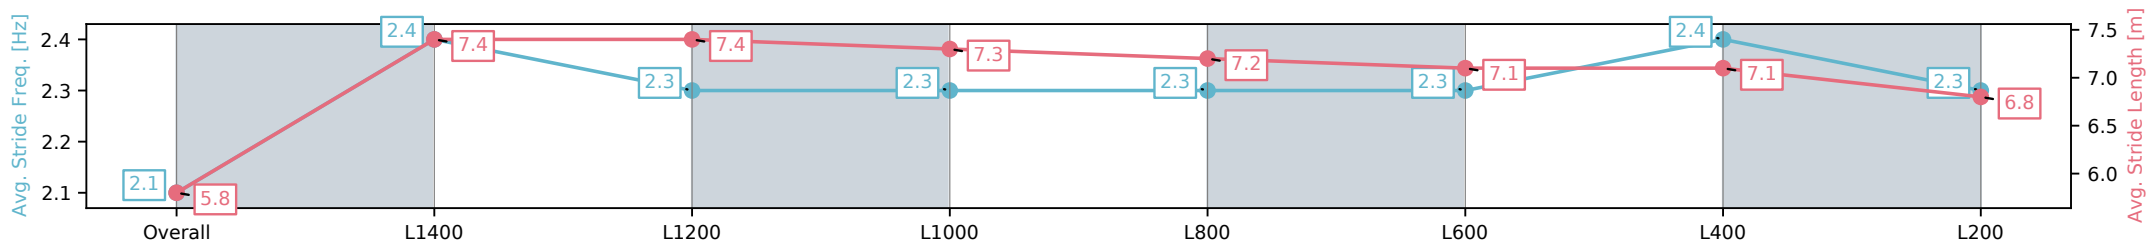

Sportsbet Gawler SA - Professional

Race 4: Riva Ridge Stud Maiden Plate - 1516m

07 October 2024 - 2:40PM

Track Rating: Good, Weather: Fine, Rail Position: +5m Entire

Section	Overall	L1400	L1200	L1000	L800	L600	L400	L200
Section Times	1:34.13 [9] (0:09.73)	1:24.40 [5] (0:11.36)	1:13.04 [7] (0:11.67)	1:01.37 [7] (0:12.08)	0:49.29 [8] (0:12.37)	0:36.92 [7] (0:12.05)	0:24.87 [7] (0:12.01)	0:12.86 [8] (0:12.86)
Average Speed [km/h]	43.1	63.3	61.9	59.8	58.6	60.1	60.1	56.0
Top Speed [km/h]	61.9	64.6	64.3	61.2	59.8	60.8	61.6	57.9
Avg. Dist. to Rail [m]	6.4	1.3	0.5	1.3	1.2	1.1	2.4	3.8
Avg. Stride Freq. [Hz]	2.1	2.4	2.3	2.3	2.3	2.3	2.4	2.3
Avg. Stride Length [m]	5.8	7.4	7.4	7.3	7.2	7.1	7.1	6.8