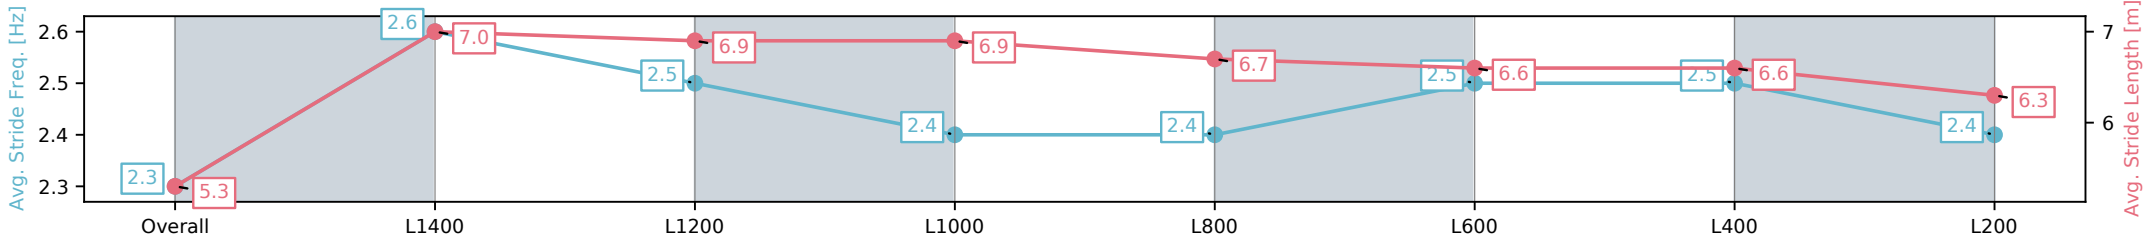

Sportsbet Gawler SA - Professional

Race 4: Riva Ridge Stud Maiden Plate - 1516m

07 October 2024 - 2:40PM

Track Rating: Good, Weather: Fine, Rail Position: +5m Entire

Section	Overall	L1400	L1200	L1000	L800	L600	L400	L200
Section Times	1:33.81 [4] (0:09.56)	1:24.25 [2] (0:11.05)	1:13.20 [2] (0:11.67)	1:01.53 [2] (0:12.10)	0:49.43 [2] (0:12.40)	0:37.03 [2] (0:12.07)	0:24.96 [2] (0:11.94)	0:13.02 [2] (0:13.02)
Average Speed [km/h]	43.7	65.3	61.6	59.8	58.4	60.1	60.3	55.5
Top Speed [km/h]	64.0	66.5	64.5	61.5	59.7	62.2	62.1	59.0
Avg. Dist. to Rail [m]	5.6	1.2	0.1	0.8	1.4	0.9	1.6	2.3
Avg. Stride Freq. [Hz]	2.3	2.6	2.5	2.4	2.4	2.5	2.5	2.4
Avg. Stride Length [m]	5.3	7.0	6.9	6.9	6.7	6.6	6.6	6.3