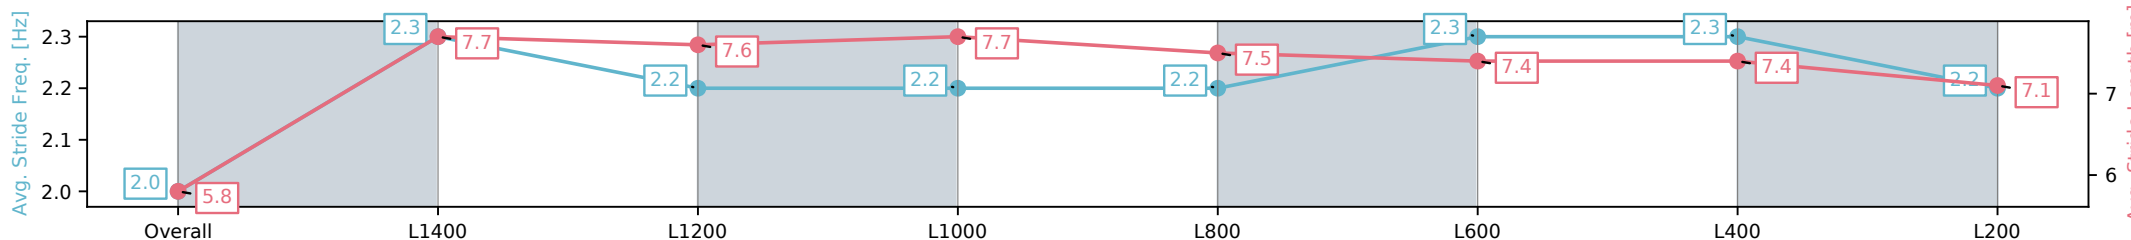

Sportsbet Gawler SA - Professional

Race 4: Riva Ridge Stud Maiden Plate - 1516m

07 October 2024 - 2:40PM

Track Rating: Good, Weather: Fine, Rail Position: +5m Entire

Section	Overall	L1400	L1200	L1000	L800	L600	L400	L200
Section Times	1:33.61 [2] (0:10.08)	1:23.53 [12] (0:11.43)	1:12.10 [11] (0:11.68)	1:00.42 [11] (0:11.91)	0:48.51 [11] (0:12.20)	0:36.31 [9] (0:11.98)	0:24.33 [8] (0:11.80)	0:12.53 [5] (0:12.53)
Average Speed [km/h]	41.7	62.8	61.6	60.6	59.4	61.0	61.4	57.4
Top Speed [km/h]	61.1	64.9	64.1	61.6	60.5	62.1	62.1	60.5
Avg. Dist. to Rail [m]	1.3	0.3	0.9	0.3	1.8	3.0	4.0	5.4
Avg. Stride Freq. [Hz]	2.0	2.3	2.2	2.2	2.2	2.3	2.3	2.2
Avg. Stride Length [m]	5.8	7.7	7.6	7.7	7.5	7.4	7.4	7.1