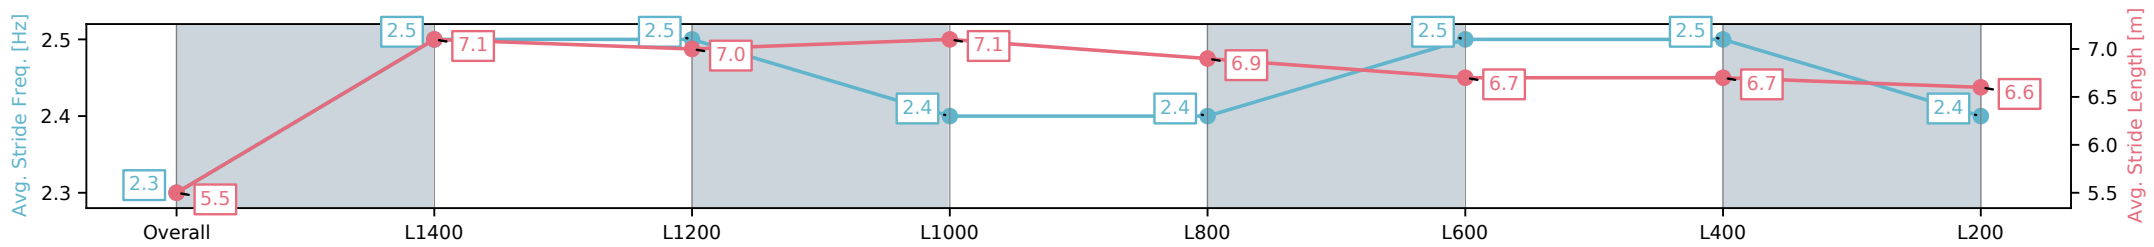

Sportsbet Gawler SA - Professional

Race 4: Riva Ridge Stud Maiden Plate - 1516m

07 October 2024 - 2:40PM

Track Rating: Good, Weather: Fine, Rail Position: +5m Entire

Section	Overall	L1400	L1200	L1000	L800	L600	L400	L200
Section Times	1:33.81 [3] (0:09.53)	1:24.28 [1] (0:11.25)	1:13.03 [3] (0:11.65)	1:01.38 [4] (0:12.12)	0:49.26 [5] (0:12.28)	0:36.98 [3] (0:12.14)	0:24.84 [3] (0:12.10)	0:12.74 [3] (0:12.74)
Average Speed [km/h]	44.0	64.2	61.9	60.0	59.2	59.9	59.9	56.6
Top Speed [km/h]	63.2	64.7	63.3	61.2	60.5	60.3	60.7	59.6
Avg. Dist. to Rail [m]	8.5	2.3	1.3	2.5	2.1	1.9	3.9	4.5
Avg. Stride Freq. [Hz]	2.3	2.5	2.5	2.4	2.4	2.5	2.5	2.4
Avg. Stride Length [m]	5.5	7.1	7.0	7.1	6.9	6.7	6.7	6.6