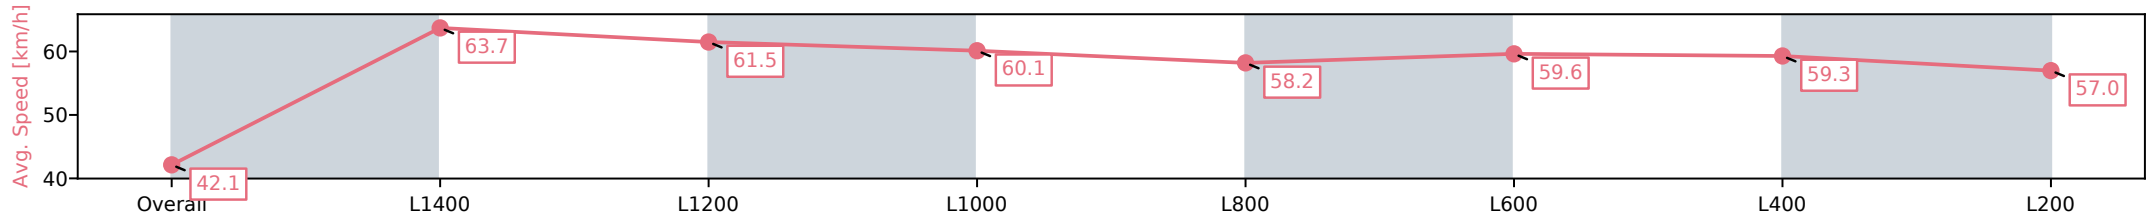

Sportsbet Gawler SA - Professional

Race 4: Riva Ridge Stud Maiden Plate - 1516m

07 October 2024 - 2:40PM

Track Rating: Good, Weather: Fine, Rail Position: +5m Entire

Section	Overall	L1400	L1200	L1000	L800	L600	L400	L200
Section Times	1:34.37 [10] (0:09.92)	1:24.45 [10] (0:11.32)	1:13.13 [9] (0:11.74)	1:01.39 [9] (0:12.01)	0:49.38 [9] (0:12.43)	0:36.95 [12] (0:12.14)	0:24.81 [10] (0:12.16)	0:12.65 [10] (0:12.65)
Average Speed [km/h]	42.1	63.7	61.5	60.1	58.2	59.6	59.3	57.0
Top Speed [km/h]	62.5	65.6	63.7	61.5	60.0	60.5	60.9	58.4
Avg. Dist. to Rail [m]	3.1	1.1	0.7	1.0	0.9	0.9	2.0	2.8
Avg. Stride Freq. [Hz]	2.3	2.4	2.3	2.2	2.2	2.2	2.2	2.2
Avg. Stride Length [m]	5.3	7.5	7.4	7.6	7.4	7.4	7.4	7.1