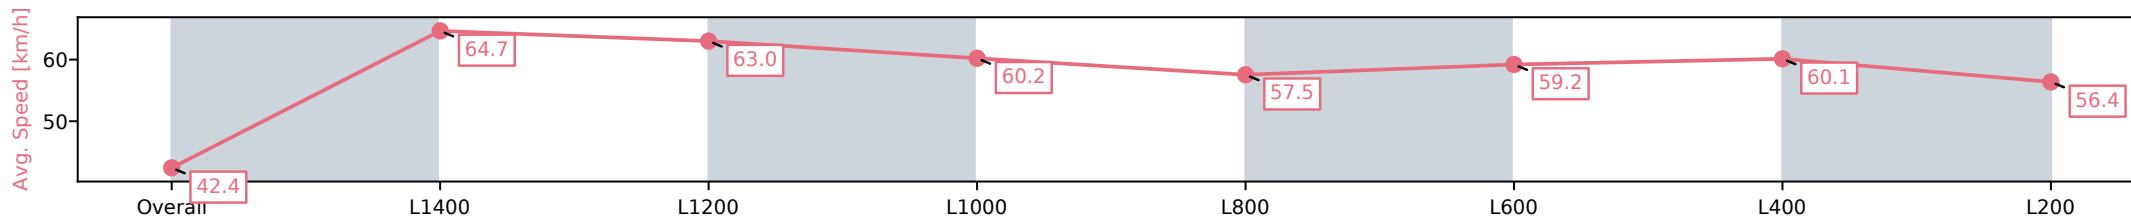

Sportsbet Gawler SA - Professional

Race 4: Riva Ridge Stud Maiden Plate - 1516m

07 October 2024 - 2:40PM

Track Rating: Good, Weather: Fine, Rail Position: +5m Entire

Section	Overall	L1400	L1200	L1000	L800	L600	L400	L200
Section Times	1:33.92 [7] (0:09.82)	1:24.10 [6] (0:11.12)	1:12.98 [5] (0:11.48)	1:01.50 [3] (0:11.97)	0:49.53 [3] (0:12.59)	0:36.94 [5] (0:12.20)	0:24.74 [5] (0:11.97)	0:12.77 [6] (0:12.77)
Average Speed [km/h]	42.4	64.7	63.0	60.2	57.5	59.2	60.1	56.4
Top Speed [km/h]	62.7	66.5	66.1	61.4	59.1	60.4	61.8	59.4
Avg. Dist. to Rail [m]	1.9	0.7	0.4	0.5	1.2	0.8	1.2	2.7
Avg. Stride Freq. [Hz]	0.0	0.0	0.0	0.0	0.0	0.0	0.0	0.0
Avg. Stride Length [m]	0.0	0.0	0.0	0.0	0.0	0.0	0.0	0.0