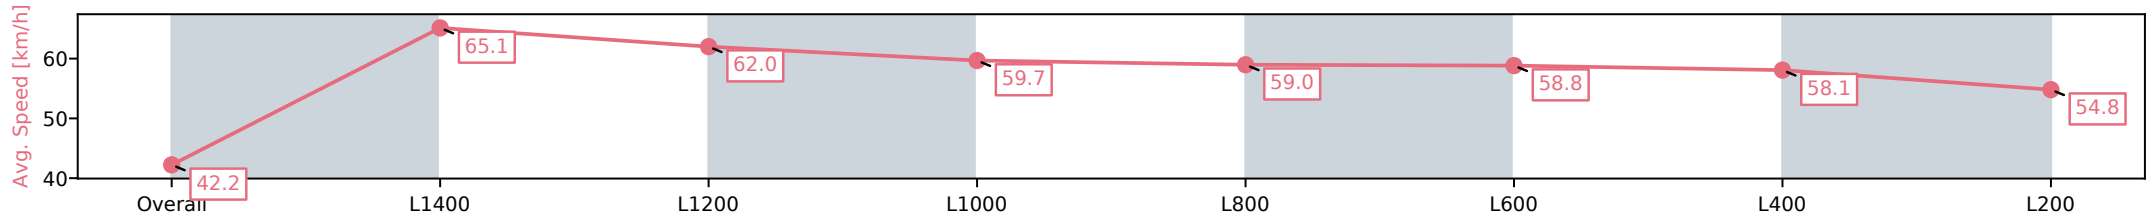

Sportsbet Gawler SA - Professional

Race 4: Riva Ridge Stud Maiden Plate - 1516m

07 October 2024 - 2:40PM

Track Rating: Good, Weather: Fine, Rail Position: +5m Entire

Section	Overall	L1400	L1200	L1000	L800	L600	L400	L200
Section Times	1:35.28 [11] (0:09.91)	1:25.37 [9] (0:11.13)	1:14.24 [6] (0:11.65)	1:02.59 [6] (0:12.12)	0:50.47 [7] (0:12.41)	0:38.06 [8] (0:12.44)	0:25.62 [12] (0:12.47)	0:13.15 [11] (0:13.15)
Average Speed [km/h]	42.2	65.1	62.0	59.7	59.0	58.8	58.1	54.8
Top Speed [km/h]	63.9	65.9	64.8	60.8	59.9	59.7	59.5	57.6
Avg. Dist. to Rail [m]	7.7	4.3	1.7	1.9	2.7	3.1	4.0	4.7
Avg. Stride Freq. [Hz]	2.2	2.5	2.4	2.3	2.3	2.3	2.3	2.2
Avg. Stride Length [m]	5.4	7.2	7.2	7.2	7.1	7.0	7.0	6.8