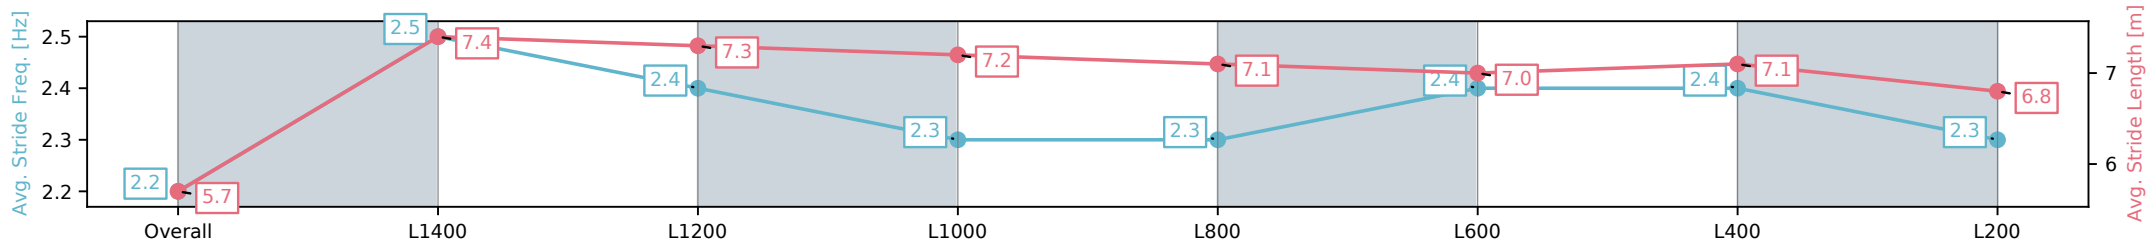

07 October 2024 - 2:40PM

Track Rating: Good, Weather: Fine, Rail Position: +5m Entire

Section	Overall	L1400	L1200	L1000	L800	L600	L400	L200
Section Times	1:33.43 [1] (0:09.61)	1:23.82 [3] (0:10.85)	1:12.97 [1] (0:11.59)	1:01.38 [1] (0:12.01)	0:49.37 [1] (0:12.60)	0:36.77 [1] (0:12.11)	0:24.66 [1] (0:11.92)	0:12.74 [1] (0:12.74)
Average Speed [km/h]	43.4	66.0	62.2	59.9	57.7	59.7	60.6	56.4
Top Speed [km/h]	63.3	67.0	63.8	60.9	58.8	61.9	62.0	59.1
Avg. Dist. to Rail [m]	1.3	1.4	1.4	0.7	1.5	1.1	0.4	1.3
Avg. Stride Freq. [Hz]	2.2	2.5	2.4	2.3	2.3	2.4	2.4	2.3
Avg. Stride Length [m]	5.7	7.4	7.3	7.2	7.1	7.0	7.1	6.8