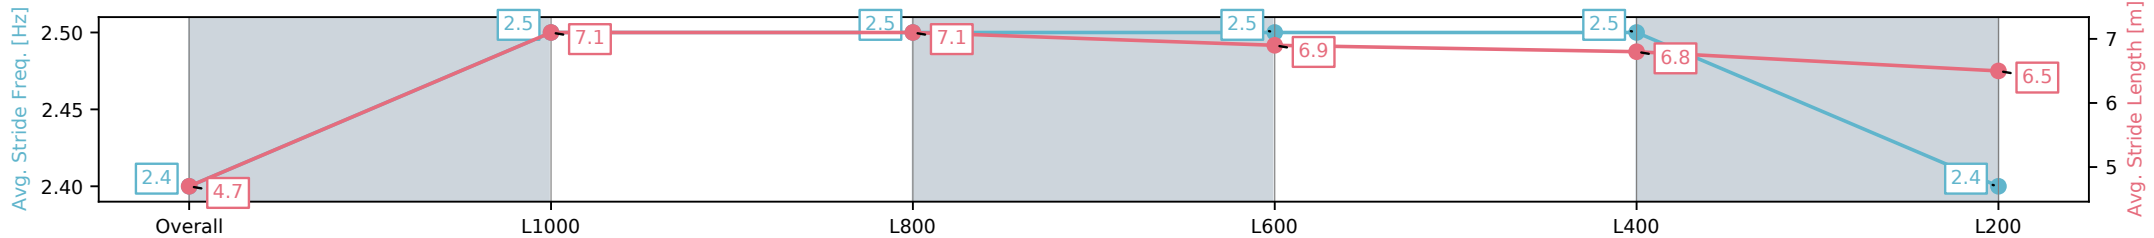

Sportsbet Gawler SA - Professional

Race 3: Ray White - 1100m

07 October 2024 - 2:06PM

Track Rating: Good, Weather: Fine, Rail Position: +5m Entire

Section	Overall	L1000	L800	L600	L400	L200
Section Times	1:07.14 [10] (0:08.80)	0:58.34 [7] (0:11.10)	0:47.24 [7] (0:11.27)	0:35.97 [9] (0:11.66)	0:24.31 [10] (0:11.70)	0:12.61 [10] (0:12.61)
Average Speed [km/h]	41.0	65.4	64.1	62.2	62.0	57.2
Top Speed [km/h]	42.0	66.3	66.3	64.8	63.3	62.5
Avg. Dist. to Rail [m]	3.5	2.5	0.5	0.6	4.3	4.2
Avg. Stride Freq. [Hz]	2.4	2.5	2.5	2.5	2.5	2.4
Avg. Stride Length [m]	4.7	7.1	7.1	6.9	6.8	6.5