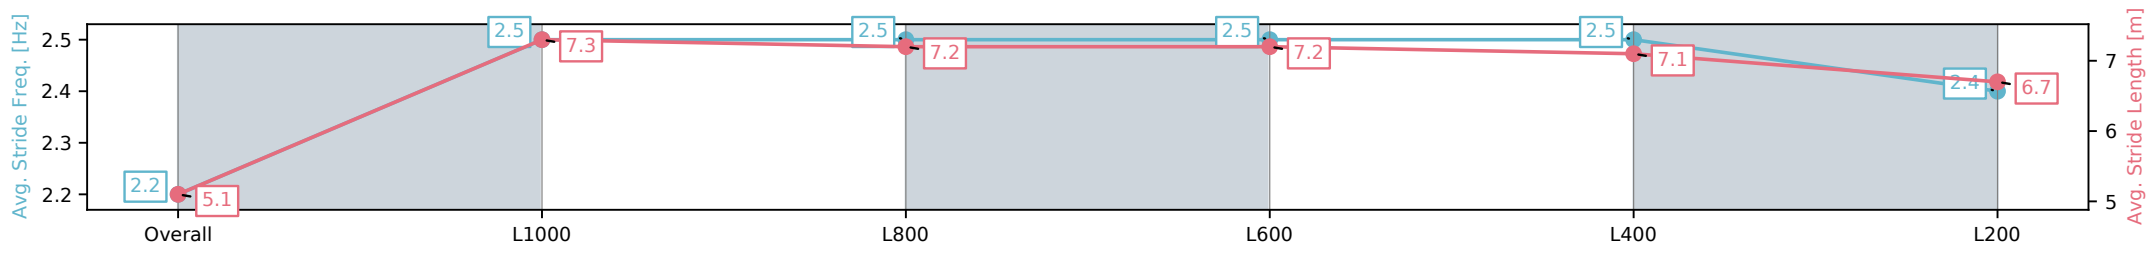

Sportsbet Gawler SA - Professional

Race 3: Ray White - 1100m

07 October 2024 - 2:06PM

Track Rating: Good, Weather: Fine, Rail Position: +5m Entire

Section	Overall	L1000	L800	L600	L400	L200
Section Times	1:06.04 [2] (0:09.06)	0:56.98 [11] (0:11.01)	0:45.97 [10] (0:10.99)	0:34.98 [7] (0:11.27)	0:23.71 [7] (0:11.55)	0:12.16 [6] (0:12.16)
Average Speed [km/h]	39.8	66.2	65.8	63.6	63.0	58.9
Top Speed [km/h]	40.5	66.9	67.1	66.5	64.6	63.3
Avg. Dist. to Rail [m]	4.5	3.1	0.7	0.5	3.4	4.2
Avg. Stride Freq. [Hz]	2.2	2.5	2.5	2.5	2.5	2.4
Avg. Stride Length [m]	5.1	7.3	7.2	7.2	7.1	6.7