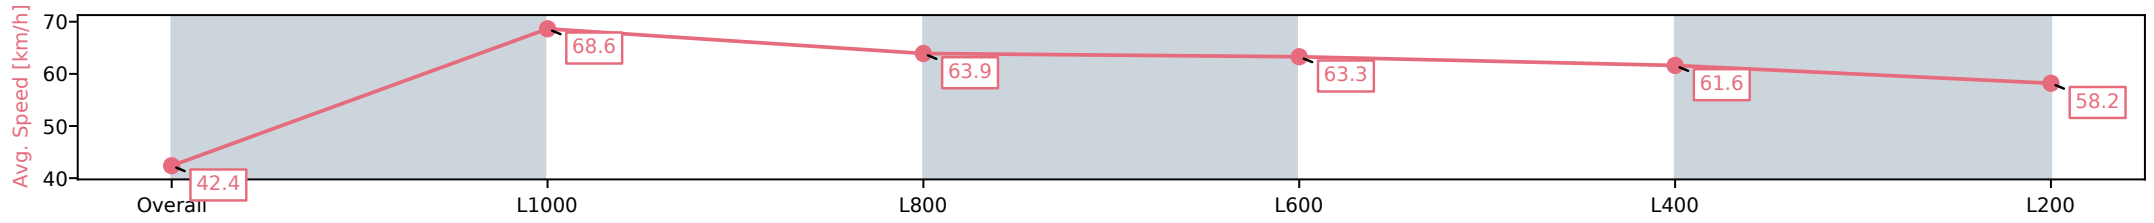

07 October 2024 - 2:06PM

Track Rating: Good, Weather: Fine, Rail Position: +5m Entire

Section	Overall	L1000	L800	L600	L400	L200
Section Times	1:06.00 [1] (0:08.48)	0:57.52 [3] (0:10.56)	0:46.95 [2] (0:11.31)	0:35.64 [4] (0:11.51)	0:24.13 [4] (0:11.76)	0:12.37 [3] (0:12.37)
Average Speed [km/h]	42.4	68.6	63.9	63.3	61.6	58.2
Top Speed [km/h]	43.4	69.5	69.7	65.1	63.4	62.3
Avg. Dist. to Rail [m]	8.7	3.5	2.2	1.6	3.5	3.3
Avg. Stride Freq. [Hz]	2.2	2.5	2.4	2.4	2.4	2.3
Avg. Stride Length [m]	5.3	7.6	7.3	7.5	7.3	6.9