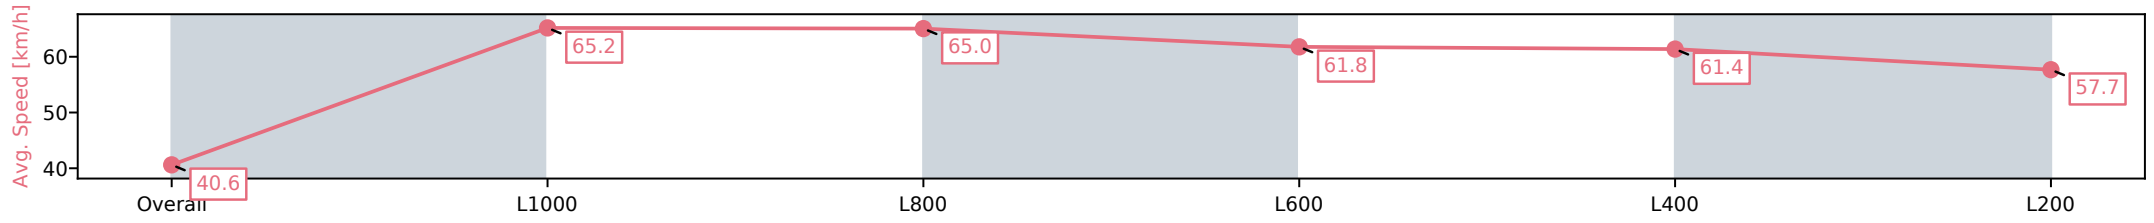

- [] Ranking at each section and finish
- :-:- No data available at this section
- NA No data available

Horse/Jockey Name	SHEEZA WARRIOR/Zoe Lloyd
Finish Rank	9
Fastest Section Time (Section)	0:11.07 (L1000)
Top Speed [km/h] (Section)	66.7 (L1000)
Race State	Finished

Sportsbet Gawler SA - Professional

Race 3: Ray White - 1100m

07 October 2024 - 2:06PM

Track Rating: Good, Weather: Fine, Rail Position: +5m Entire

Section	Overall	L1000	L800	L600	L400	L200
Section Times	1:06.98 [9] (0:08.87)	0:58.11 [9] (0:11.07)	0:47.04 [8] (0:11.14)	0:35.90 [8] (0:11.65)	0:24.25 [9] (0:11.77)	0:12.48 [9] (0:12.48)
Average Speed [km/h]	40.6	65.2	65.0	61.8	61.4	57.7
Top Speed [km/h]	41.2	66.4	66.7	65.1	62.4	61.8
Avg. Dist. to Rail [m]	3.1	1.2	0.6	0.5	1.0	0.8
Avg. Stride Freq. [Hz]	2.2	2.4	2.4	2.3	2.3	2.3
Avg. Stride Length [m]	5.0	7.5	7.6	7.4	7.4	7.1