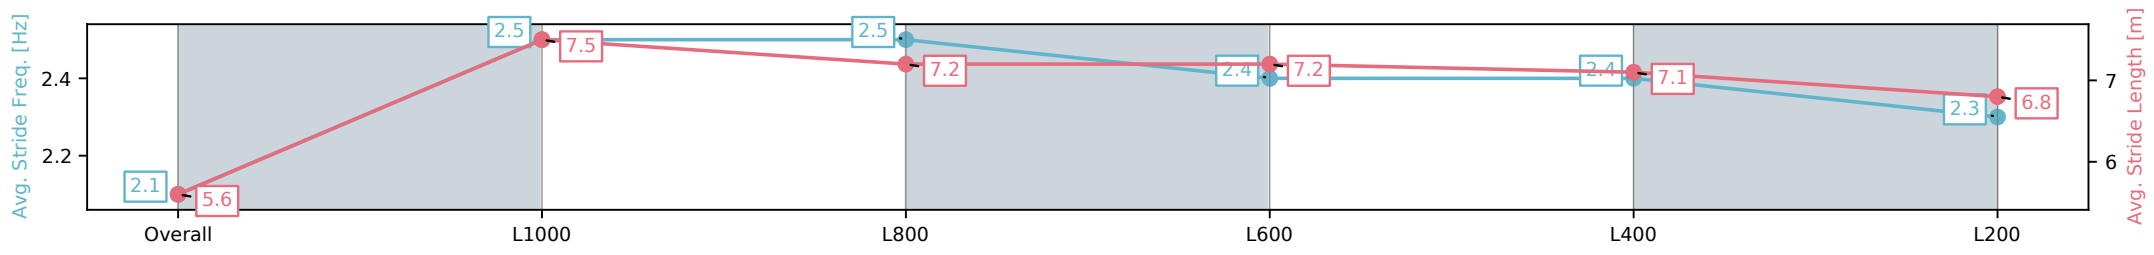

Sportsbet Gawler SA - Professional

Race 3: Ray White - 1100m

07 October 2024 - 2:06PM

Track Rating: Good, Weather: Fine, Rail Position: +5m Entire

Section	Overall	L1000	L800	L600	L400	L200
Section Times	1:06.44 [6] (0:08.47)	0:57.97 [2] (0:10.76)	0:47.21 [4] (0:11.11)	0:36.10 [3] (0:11.43)	0:24.67 [3] (0:11.88)	0:12.79 [4] (0:12.79)
Average Speed [km/h]	42.6	67.4	64.0	62.5	60.7	56.5
Top Speed [km/h]	43.4	68.1	68.2	64.8	63.0	60.9
Avg. Dist. to Rail [m]	0.8	0.4	1.6	1.9	0.5	0.7
Avg. Stride Freq. [Hz]	2.1	2.5	2.5	2.4	2.4	2.3
Avg. Stride Length [m]	5.6	7.5	7.2	7.2	7.1	6.8

[] Ranking at each section and finish
 -:-:- No data available at this section
 NA No data available

Horse/Jockey Name	DANCE WITH MIA/Stacey Metcalfe
Finish Rank	7
Fastest Section Time (Section)	0:10.52 (L1000)
Top Speed [km/h] (Section)	70.2 (L1000)
Race State	Finished