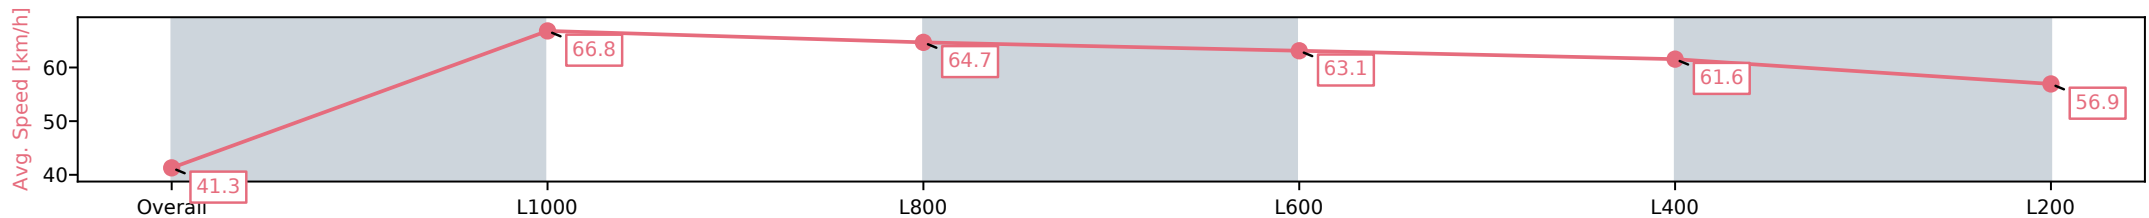

Sportsbet Gawler SA - Professional

Race 3: Ray White - 1100m

07 October 2024 - 2:06PM

Track Rating: Good, Weather: Fine, Rail Position: +5m Entire

Section	Overall	L1000	L800	L600	L400	L200
Section Times	1:06.48 [8] (0:08.65)	0:57.83 [5] (0:10.90)	0:46.93 [5] (0:11.13)	0:35.80 [6] (0:11.47)	0:24.33 [6] (0:11.78)	0:12.55 [7] (0:12.55)
Average Speed [km/h]	41.3	66.8	64.7	63.1	61.6	56.9
Top Speed [km/h]	42.6	67.4	67.4	65.6	63.3	61.9
Avg. Dist. to Rail [m]	3.2	2.9	0.6	0.9	3.7	4.9
Avg. Stride Freq. [Hz]	2.3	2.4	2.4	2.3	2.3	2.2
Avg. Stride Length [m]	5.0	7.6	7.5	7.6	7.4	7.1

- [] Ranking at each section and finish
- :-:- No data available at this section
- NA No data available

Horse/Jockey Name	SHEEZA WARRIOR/Zoe Lloyd
Finish Rank	9
Fastest Section Time (Section)	0:11.07 (L1000)
Top Speed [km/h] (Section)	66.7 (L1000)
Race State	Finished