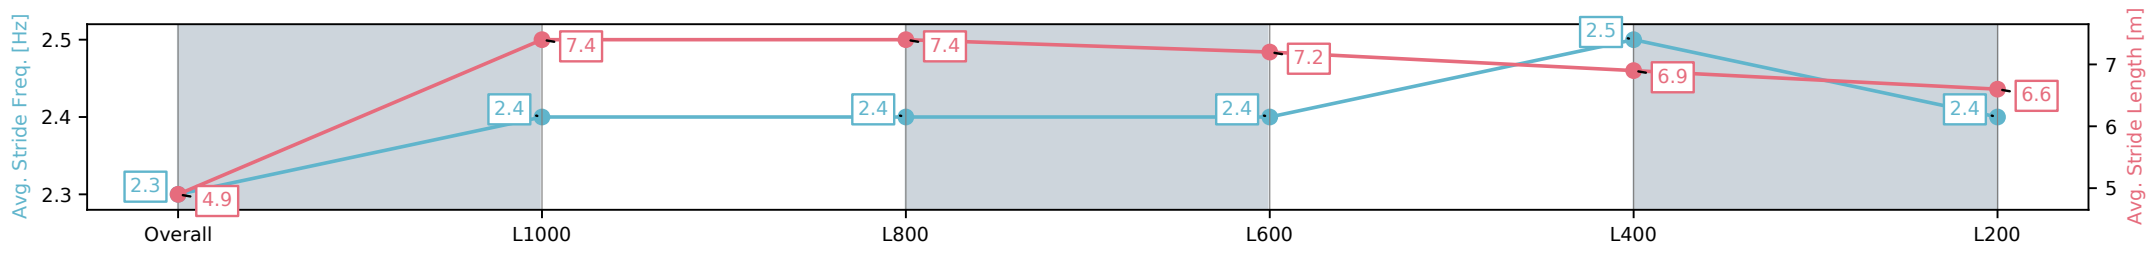

Sportsbet Gawler SA - Professional

Race 3: Ray White - 1100m

07 October 2024 - 2:06PM

Track Rating: Good, Weather: Fine, Rail Position: +5m Entire

Section	Overall	L1000	L800	L600	L400	L200
Section Times	1:07.32 [11] (0:08.77)	0:58.55 [6] (0:11.31)	0:47.24 [11] (0:11.27)	0:35.97 [11] (0:11.53)	0:24.44 [11] (0:11.80)	0:12.64 [11] (0:12.64)
Average Speed [km/h]	40.5	64.5	64.6	62.5	61.5	57.1
Top Speed [km/h]	41.9	65.3	66.0	65.0	62.9	62.0
Avg. Dist. to Rail [m]	5.6	4.4	1.2	0.8	2.9	2.6
Avg. Stride Freq. [Hz]	2.3	2.4	2.4	2.4	2.5	2.4
Avg. Stride Length [m]	4.9	7.4	7.4	7.2	6.9	6.6

[] Ranking at each section and finish
 -:-:- No data available at this section
 NA No data available