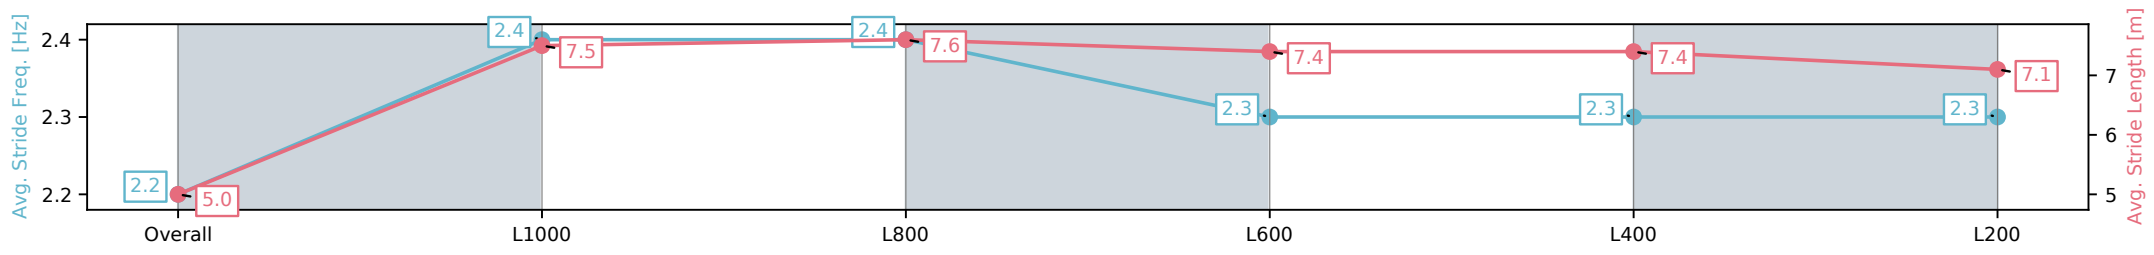

- [] Ranking at each section and finish
- :-:- No data available at this section
- NA No data available

Horse/Jockey Name	SHEEZA WARRIOR/Zoe Lloyd
Finish Rank	9
Fastest Section Time (Section)	0:11.07 (L1000)
Top Speed [km/h] (Section)	66.7 (L1000)
Race State	Finished

Sportsbet Gawler SA - Professional

Race 3: Ray White - 1100m

07 October 2024 - 2:06PM

Track Rating: Good, Weather: Fine, Rail Position: +5m Entire

Section	Overall	L1000	L800	L600	L400	L200
Section Times	1:06.98 [9] (0:08.87)	0:58.11 [9] (0:11.07)	0:47.04 [8] (0:11.14)	0:35.90 [8] (0:11.65)	0:24.25 [9] (0:11.77)	0:12.48 [9] (0:12.48)
Average Speed [km/h]	40.6	65.2	65.0	61.8	61.4	57.7
Top Speed [km/h]	41.2	66.4	66.7	65.1	62.4	61.8
Avg. Dist. to Rail [m]	3.1	1.2	0.6	0.5	1.0	0.8
Avg. Stride Freq. [Hz]	2.2	2.4	2.4	2.3	2.3	2.3
Avg. Stride Length [m]	5.0	7.5	7.6	7.4	7.4	7.1