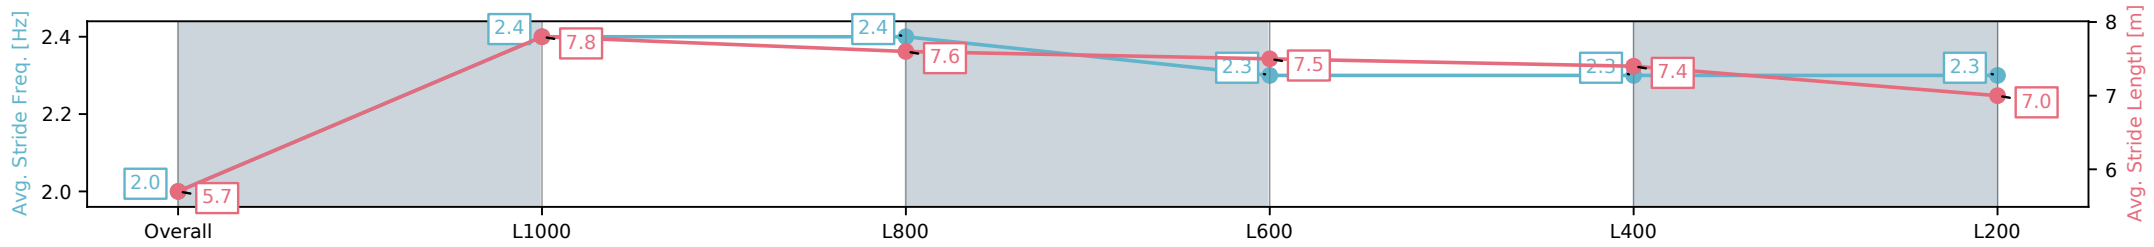

Sportsbet Gawler SA - Professional

Race 3: Ray White - 1100m

07 October 2024 - 2:06PM

Track Rating: Good, Weather: Fine, Rail Position: +5m Entire

Section	Overall	L1000	L800	L600	L400	L200
Section Times	1:06.39 [5] (0:08.85)	0:57.54 [8] (0:10.73)	0:46.81 [6] (0:10.97)	0:35.84 [5] (0:11.50)	0:24.34 [5] (0:11.71)	0:12.63 [5] (0:12.63)
Average Speed [km/h]	40.8	66.5	65.1	62.6	61.7	57.2
Top Speed [km/h]	41.3	68.0	68.1	66.0	63.6	62.1
Avg. Dist. to Rail [m]	0.9	0.7	1.0	0.6	1.7	2.3
Avg. Stride Freq. [Hz]	2.0	2.4	2.4	2.3	2.3	2.3
Avg. Stride Length [m]	5.7	7.8	7.6	7.5	7.4	7.0