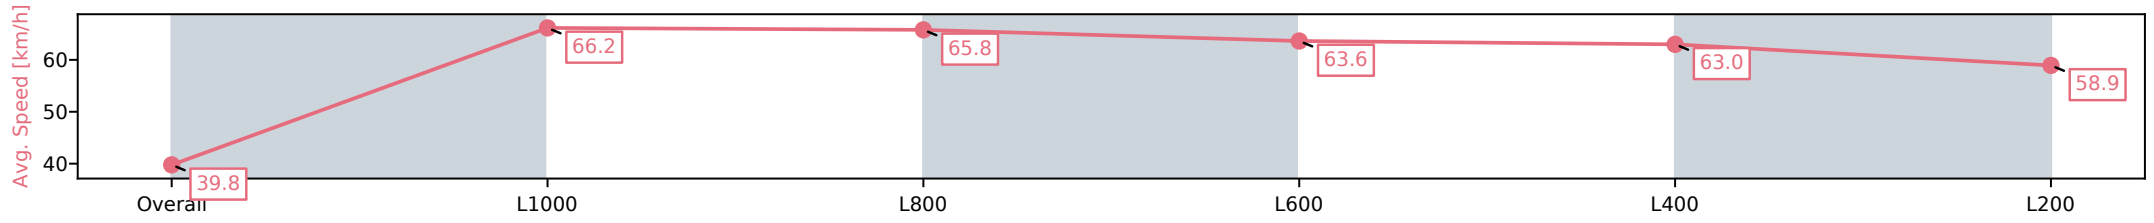

Sportsbet Gawler SA - Professional

Race 3: Ray White - 1100m

07 October 2024 - 2:06PM

Track Rating: Good, Weather: Fine, Rail Position: +5m Entire

Section	Overall	L1000	L800	L600	L400	L200
Section Times	1:06.04 [2] (0:09.06)	0:56.98 [11] (0:11.01)	0:45.97 [10] (0:10.99)	0:34.98 [7] (0:11.27)	0:23.71 [7] (0:11.55)	0:12.16 [6] (0:12.16)
Average Speed [km/h]	39.8	66.2	65.8	63.6	63.0	58.9
Top Speed [km/h]	40.5	66.9	67.1	66.5	64.6	63.3
Avg. Dist. to Rail [m]	4.5	3.1	0.7	0.5	3.4	4.2
Avg. Stride Freq. [Hz]	2.2	2.5	2.5	2.5	2.5	2.4
Avg. Stride Length [m]	5.1	7.3	7.2	7.2	7.1	6.7