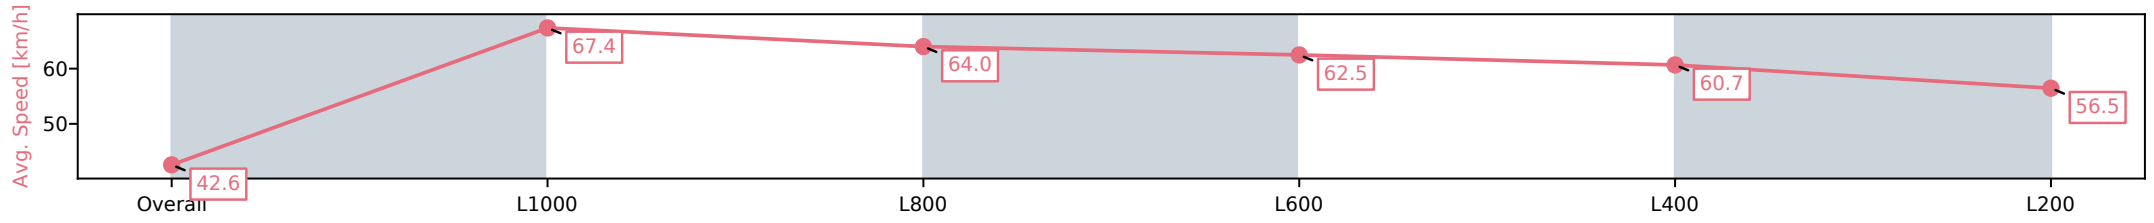

Sportsbet Gawler SA - Professional

Race 3: Ray White - 1100m

07 October 2024 - 2:06PM

Track Rating: Good, Weather: Fine, Rail Position: +5m Entire

Section	Overall	L1000	L800	L600	L400	L200
Section Times	1:06.44 [6] (0:08.47)	0:57.97 [2] (0:10.76)	0:47.21 [4] (0:11.11)	0:36.10 [3] (0:11.43)	0:24.67 [3] (0:11.88)	0:12.79 [4] (0:12.79)
Average Speed [km/h]	42.6	67.4	64.0	62.5	60.7	56.5
Top Speed [km/h]	43.4	68.1	68.2	64.8	63.0	60.9
Avg. Dist. to Rail [m]	0.8	0.4	1.6	1.9	0.5	0.7
Avg. Stride Freq. [Hz]	2.1	2.5	2.5	2.4	2.4	2.3
Avg. Stride Length [m]	5.6	7.5	7.2	7.2	7.1	6.8

[] Ranking at each section and finish
 -:-:- No data available at this section
 NA No data available

Horse/Jockey Name	DANCE WITH MIA/Stacey Metcalfe
Finish Rank	7
Fastest Section Time (Section)	0:10.52 (L1000)
Top Speed [km/h] (Section)	70.2 (L1000)
Race State	Finished