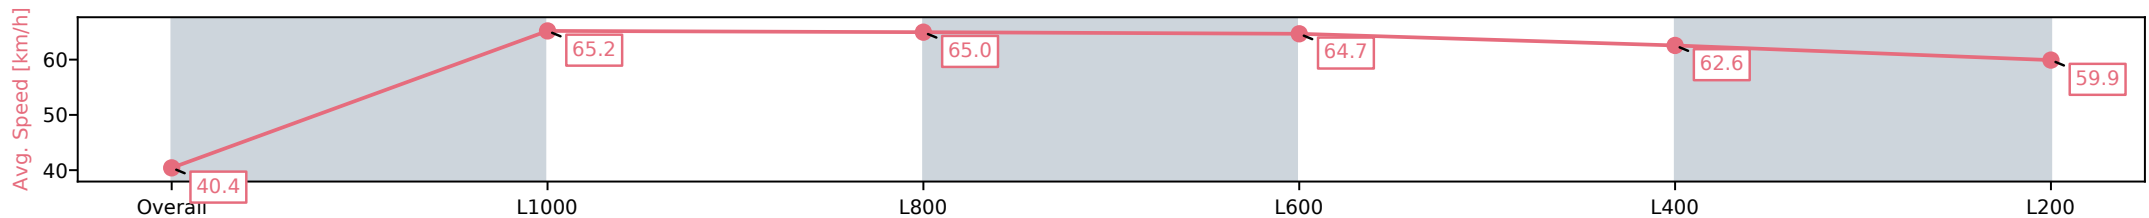

Sportsbet Gawler SA - Professional

Race 3: Ray White - 1100m

07 October 2024 - 2:06PM

Track Rating: Good, Weather: Fine, Rail Position: +5m Entire

Section	Overall	L1000	L800	L600	L400	L200
Section Times	1:06.07 [3] (0:08.91)	0:57.16 [10] (0:11.15)	0:46.01 [9] (0:11.14)	0:34.87 [10] (0:11.24)	0:23.63 [8] (0:11.59)	0:12.04 [8] (0:12.04)
Average Speed [km/h]	40.4	65.2	65.0	64.7	62.6	59.9
Top Speed [km/h]	41.4	66.0	66.1	66.2	65.3	62.9
Avg. Dist. to Rail [m]	5.3	2.0	1.3	1.3	5.0	5.7
Avg. Stride Freq. [Hz]	2.1	2.3	2.3	2.3	2.3	2.3
Avg. Stride Length [m]	5.4	7.7	7.7	7.7	7.4	7.2