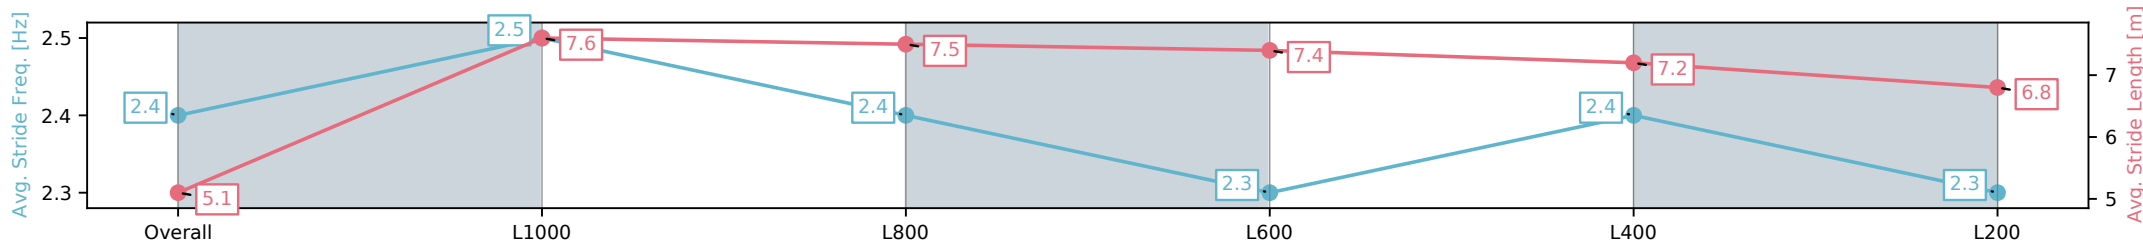

Sportsbet Gawler SA - Professional

Race 3: Ray White - 1100m

07 October 2024 - 2:06PM

Track Rating: Good, Weather: Fine, Rail Position: +5m Entire

Section	Overall	L1000	L800	L600	L400	L200
Section Times	1:06.25 [4] (0:08.35)	0:57.90 [1] (0:10.75)	0:47.15 [3] (0:11.01)	0:36.14 [2] (0:11.53)	0:24.61 [2] (0:11.75)	0:12.86 [1] (0:12.86)
Average Speed [km/h]	43.2	67.8	65.4	62.5	61.5	56.0
Top Speed [km/h]	44.1	68.2	68.2	66.0	62.8	62.1
Avg. Dist. to Rail [m]	7.2	2.1	0.8	1.1	1.3	1.7
Avg. Stride Freq. [Hz]	2.4	2.5	2.4	2.3	2.4	2.3
Avg. Stride Length [m]	5.1	7.6	7.5	7.4	7.2	6.8