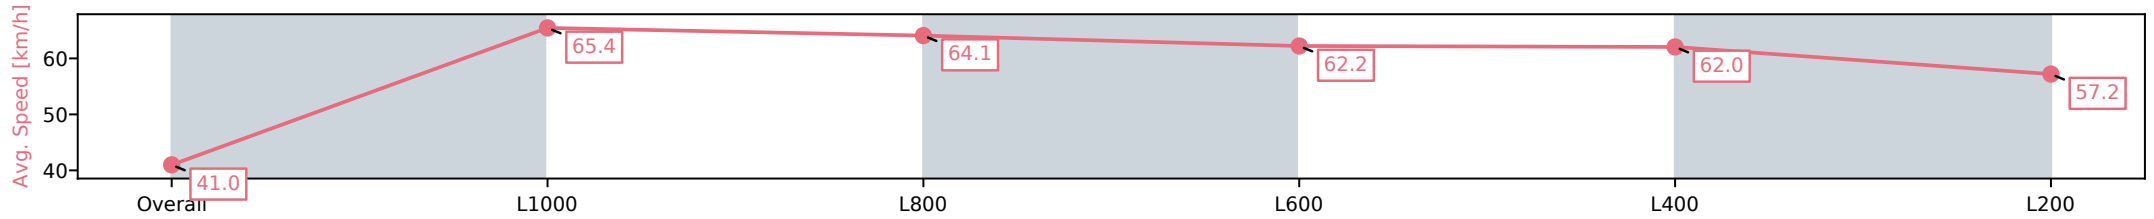

Sportsbet Gawler SA - Professional

Race 3: Ray White - 1100m

07 October 2024 - 2:06PM

Track Rating: Good, Weather: Fine, Rail Position: +5m Entire

Section	Overall	L1000	L800	L600	L400	L200
Section Times	1:07.14 [10] (0:08.80)	0:58.34 [7] (0:11.10)	0:47.24 [7] (0:11.27)	0:35.97 [9] (0:11.66)	0:24.31 [10] (0:11.70)	0:12.61 [10] (0:12.61)
Average Speed [km/h]	41.0	65.4	64.1	62.2	62.0	57.2
Top Speed [km/h]	42.0	66.3	66.3	64.8	63.3	62.5
Avg. Dist. to Rail [m]	3.5	2.5	0.5	0.6	4.3	4.2
Avg. Stride Freq. [Hz]	2.4	2.5	2.5	2.5	2.5	2.4
Avg. Stride Length [m]	4.7	7.1	7.1	6.9	6.8	6.5