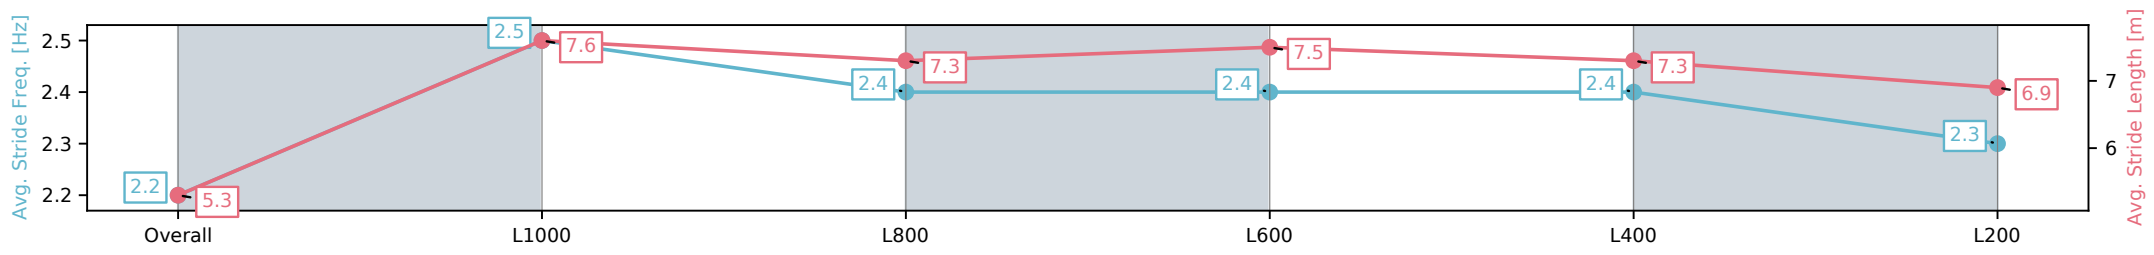

07 October 2024 - 2:06PM

Track Rating: Good, Weather: Fine, Rail Position: +5m Entire

Section	Overall	L1000	L800	L600	L400	L200
Section Times	1:06.00 [1] (0:08.48)	0:57.52 [3] (0:10.56)	0:46.95 [2] (0:11.31)	0:35.64 [4] (0:11.51)	0:24.13 [4] (0:11.76)	0:12.37 [3] (0:12.37)
Average Speed [km/h]	42.4	68.6	63.9	63.3	61.6	58.2
Top Speed [km/h]	43.4	69.5	69.7	65.1	63.4	62.3
Avg. Dist. to Rail [m]	8.7	3.5	2.2	1.6	3.5	3.3
Avg. Stride Freq. [Hz]	2.2	2.5	2.4	2.4	2.4	2.3
Avg. Stride Length [m]	5.3	7.6	7.3	7.5	7.3	6.9