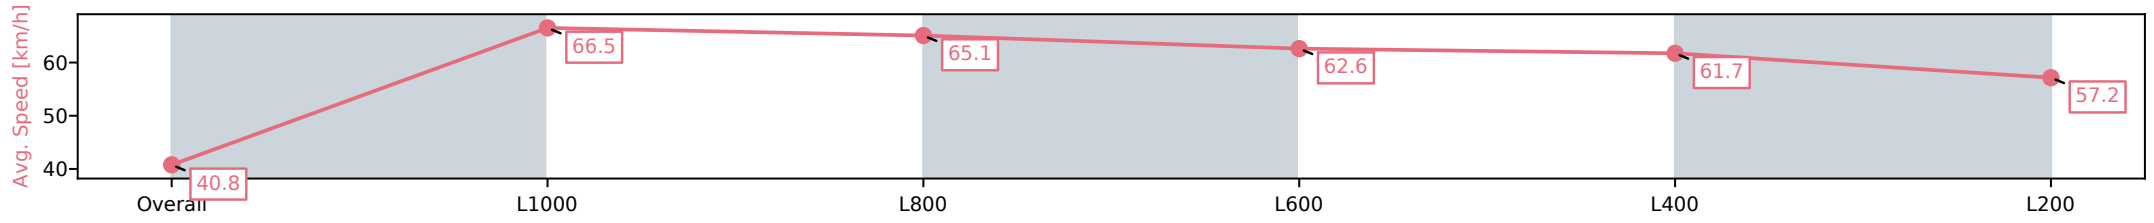

Sportsbet Gawler SA - Professional

Race 3: Ray White - 1100m

07 October 2024 - 2:06PM

Track Rating: Good, Weather: Fine, Rail Position: +5m Entire

Section	Overall	L1000	L800	L600	L400	L200
Section Times	1:06.39 [5] (0:08.85)	0:57.54 [8] (0:10.73)	0:46.81 [6] (0:10.97)	0:35.84 [5] (0:11.50)	0:24.34 [5] (0:11.71)	0:12.63 [5] (0:12.63)
Average Speed [km/h]	40.8	66.5	65.1	62.6	61.7	57.2
Top Speed [km/h]	41.3	68.0	68.1	66.0	63.6	62.1
Avg. Dist. to Rail [m]	0.9	0.7	1.0	0.6	1.7	2.3
Avg. Stride Freq. [Hz]	2.0	2.4	2.4	2.3	2.3	2.3
Avg. Stride Length [m]	5.7	7.8	7.6	7.5	7.4	7.0