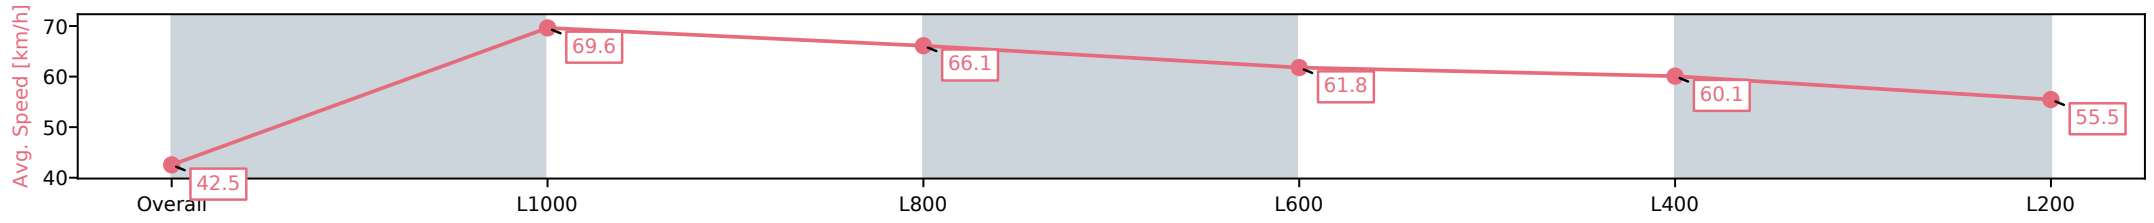

Sportsbet Gawler SA - Professional

Race 3: Ray White - 1100m

07 October 2024 - 2:06PM

Track Rating: Good, Weather: Fine, Rail Position: +5m Entire

Section	Overall	L1000	L800	L600	L400	L200
Section Times	1:06.45 [7] (0:08.51)	0:57.94 [4] (0:10.52)	0:47.42 [1] (0:10.87)	0:36.55 [1] (0:11.60)	0:24.95 [1] (0:11.99)	0:12.96 [2] (0:12.96)
Average Speed [km/h]	42.5	69.6	66.1	61.8	60.1	55.5
Top Speed [km/h]	43.7	70.1	70.2	66.6	62.1	60.6
Avg. Dist. to Rail [m]	8.6	4.1	1.7	2.1	0.3	0.4
Avg. Stride Freq. [Hz]	2.3	2.6	2.5	2.4	2.4	2.4
Avg. Stride Length [m]	5.1	7.4	7.2	7.0	6.9	6.5