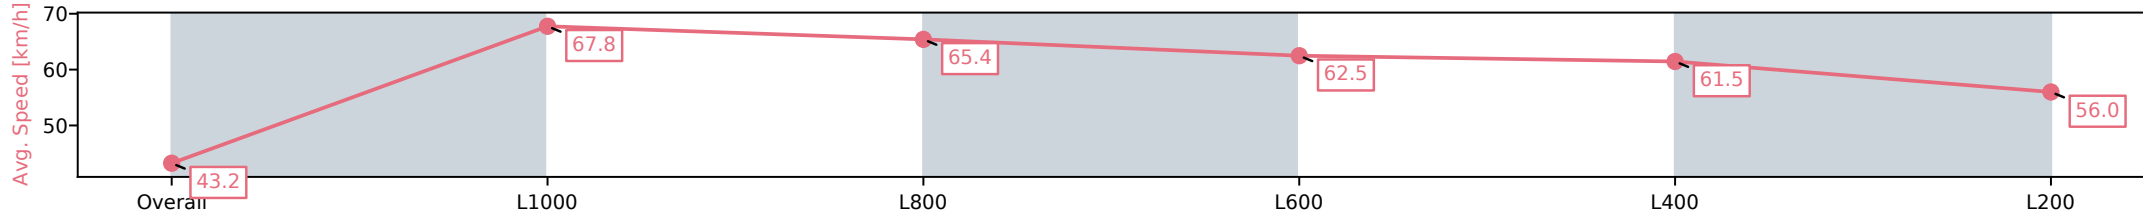

Sportsbet Gawler SA - Professional

Race 3: Ray White - 1100m

07 October 2024 - 2:06PM

Track Rating: Good, Weather: Fine, Rail Position: +5m Entire

Section	Overall	L1000	L800	L600	L400	L200
Section Times	1:06.25 [4] (0:08.35)	0:57.90 [1] (0:10.75)	0:47.15 [3] (0:11.01)	0:36.14 [2] (0:11.53)	0:24.61 [2] (0:11.75)	0:12.86 [1] (0:12.86)
Average Speed [km/h]	43.2	67.8	65.4	62.5	61.5	56.0
Top Speed [km/h]	44.1	68.2	68.2	66.0	62.8	62.1
Avg. Dist. to Rail [m]	7.2	2.1	0.8	1.1	1.3	1.7
Avg. Stride Freq. [Hz]	2.4	2.5	2.4	2.3	2.4	2.3
Avg. Stride Length [m]	5.1	7.6	7.5	7.4	7.2	6.8