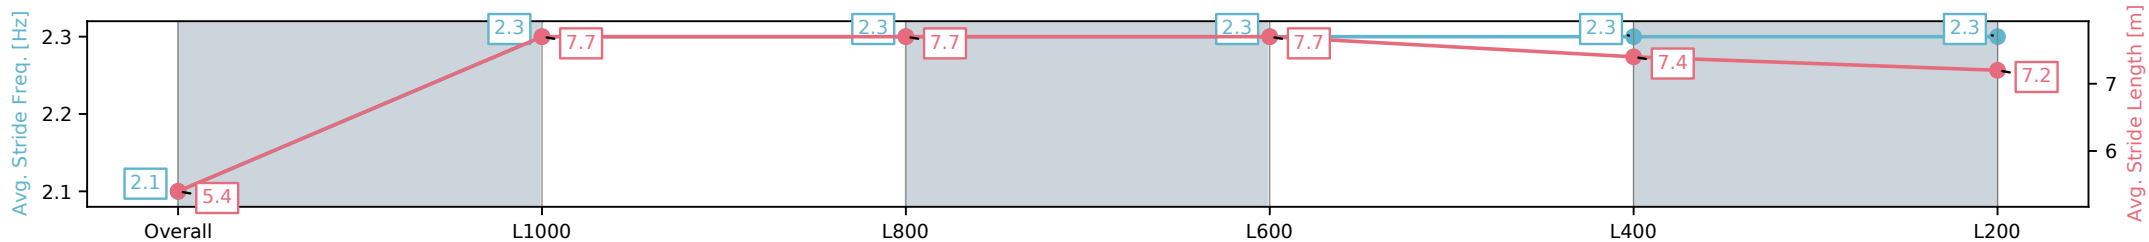

Sportsbet Gawler SA - Professional

Race 3: Ray White - 1100m

07 October 2024 - 2:06PM

Track Rating: Good, Weather: Fine, Rail Position: +5m Entire

Section	Overall	L1000	L800	L600	L400	L200
Section Times	1:06.07 [3] (0:08.91)	0:57.16 [10] (0:11.15)	0:46.01 [9] (0:11.14)	0:34.87 [10] (0:11.24)	0:23.63 [8] (0:11.59)	0:12.04 [8] (0:12.04)
Average Speed [km/h]	40.4	65.2	65.0	64.7	62.6	59.9
Top Speed [km/h]	41.4	66.0	66.1	66.2	65.3	62.9
Avg. Dist. to Rail [m]	5.3	2.0	1.3	1.3	5.0	5.7
Avg. Stride Freq. [Hz]	2.1	2.3	2.3	2.3	2.3	2.3
Avg. Stride Length [m]	5.4	7.7	7.7	7.7	7.4	7.2