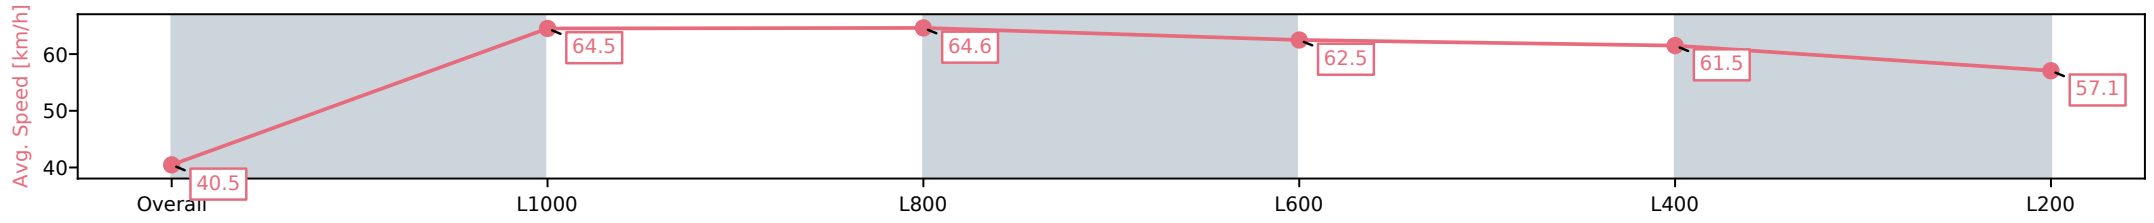

Sportsbet Gawler SA - Professional

Race 3: Ray White - 1100m

07 October 2024 - 2:06PM

Track Rating: Good, Weather: Fine, Rail Position: +5m Entire

Section	Overall	L1000	L800	L600	L400	L200
Section Times	1:07.32 [11] (0:08.77)	0:58.55 [6] (0:11.31)	0:47.24 [11] (0:11.27)	0:35.97 [11] (0:11.53)	0:24.44 [11] (0:11.80)	0:12.64 [11] (0:12.64)
Average Speed [km/h]	40.5	64.5	64.6	62.5	61.5	57.1
Top Speed [km/h]	41.9	65.3	66.0	65.0	62.9	62.0
Avg. Dist. to Rail [m]	5.6	4.4	1.2	0.8	2.9	2.6
Avg. Stride Freq. [Hz]	2.3	2.4	2.4	2.4	2.5	2.4
Avg. Stride Length [m]	4.9	7.4	7.4	7.2	6.9	6.6