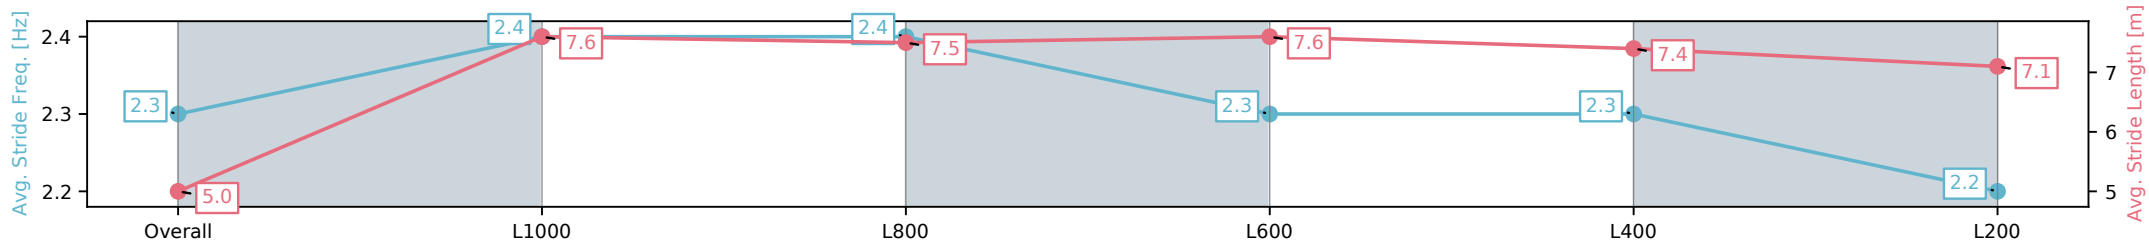

Sportsbet Gawler SA - Professional

Race 3: Ray White - 1100m

07 October 2024 - 2:06PM

Track Rating: Good, Weather: Fine, Rail Position: +5m Entire

Section	Overall	L1000	L800	L600	L400	L200
Section Times	1:06.48 [8] (0:08.65)	0:57.83 [5] (0:10.90)	0:46.93 [5] (0:11.13)	0:35.80 [6] (0:11.47)	0:24.33 [6] (0:11.78)	0:12.55 [7] (0:12.55)
Average Speed [km/h]	41.3	66.8	64.7	63.1	61.6	56.9
Top Speed [km/h]	42.6	67.4	67.4	65.6	63.3	61.9
Avg. Dist. to Rail [m]	3.2	2.9	0.6	0.9	3.7	4.9
Avg. Stride Freq. [Hz]	2.3	2.4	2.4	2.3	2.3	2.2
Avg. Stride Length [m]	5.0	7.6	7.5	7.6	7.4	7.1

- [] Ranking at each section and finish
- :-:- No data available at this section
- NA No data available

Horse/Jockey Name	SHEEZA WARRIOR/Zoe Lloyd
Finish Rank	9
Fastest Section Time (Section)	0:11.07 (L1000)
Top Speed [km/h] (Section)	66.7 (L1000)
Race State	Finished