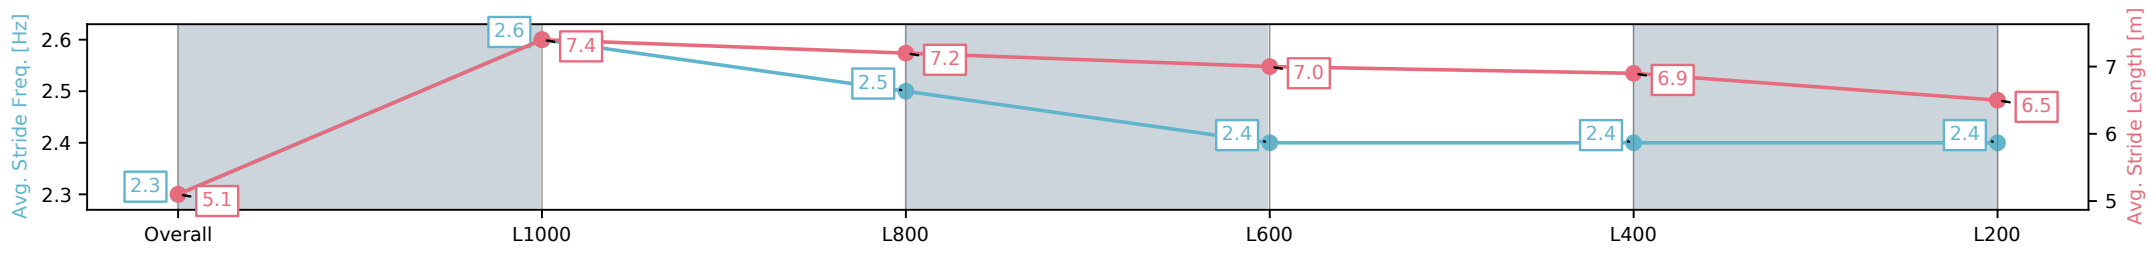

[] Ranking at each section and finish
 -:-:- No data available at this section
 NA No data available

Horse/Jockey Name	DANCE WITH MIA/Stacey Metcalfe
Finish Rank	7
Fastest Section Time (Section)	0:10.52 (L1000)
Top Speed [km/h] (Section)	70.2 (L1000)
Race State	Finished

Sportsbet Gawler SA - Professional

Race 3: Ray White - 1100m

07 October 2024 - 2:06PM

Track Rating: Good, Weather: Fine, Rail Position: +5m Entire

Section	Overall	L1000	L800	L600	L400	L200
Section Times	1:06.45 [7] (0:08.51)	0:57.94 [4] (0:10.52)	0:47.42 [1] (0:10.87)	0:36.55 [1] (0:11.60)	0:24.95 [1] (0:11.99)	0:12.96 [2] (0:12.96)
Average Speed [km/h]	42.5	69.6	66.1	61.8	60.1	55.5
Top Speed [km/h]	43.7	70.1	70.2	66.6	62.1	60.6
Avg. Dist. to Rail [m]	8.6	4.1	1.7	2.1	0.3	0.4
Avg. Stride Freq. [Hz]	2.3	2.6	2.5	2.4	2.4	2.4
Avg. Stride Length [m]	5.1	7.4	7.2	7.0	6.9	6.5