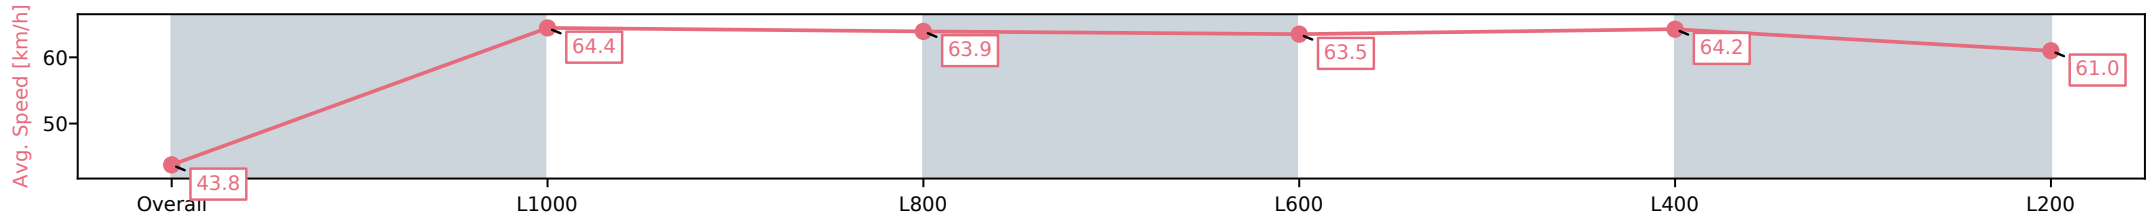

Race 2: Mill Park Stud Maiden Plate - 1100m

07 October 2024 - 1:30PM

Track Rating: Good, Weather: Fine, Rail Position: +5m Entire

Section	Overall	L1000	L800	L600	L400	L200
Section Times	1:05.44 [1] (0:08.23)	0:57.21 [2] (0:11.25)	0:45.96 [4] (0:11.43)	0:34.53 [4] (0:11.43)	0:23.10 [4] (0:11.32)	0:11.78 [2] (0:11.78)
Average Speed [km/h]	43.8	64.4	63.9	63.5	64.2	61.0
Top Speed [km/h]	63.9	65.8	65.0	64.1	65.0	64.4
Avg. Dist. to Rail [m]	2.5	2.0	2.2	2.3	3.4	2.3
Avg. Stride Freq. [Hz]	2.2	2.4	2.3	2.3	2.3	2.3
Avg. Stride Length [m]	5.7	7.6	7.6	7.6	7.7	7.3