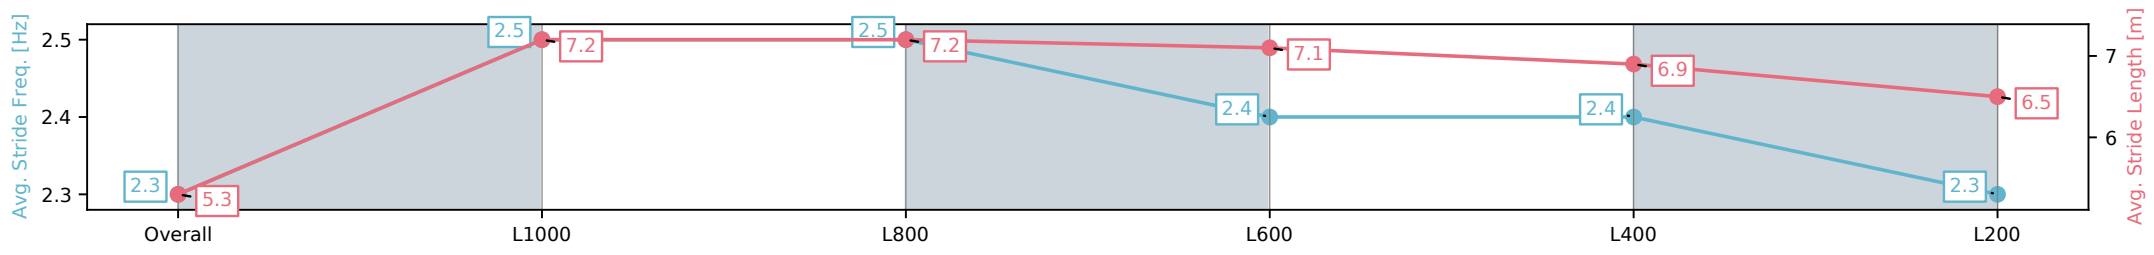

Sportsbet Gawler SA - Professional

Race 2: Mill Park Stud Maiden Plate - 1100m

07 October 2024 - 1:30PM

Track Rating: Good, Weather: Fine, Rail Position: +5m Entire

Section	Overall	L1000	L800	L600	L400	L200
Section Times	1:07.50 [7] (0:08.36)	0:59.14 [3] (0:11.09)	0:48.05 [3] (0:11.22)	0:36.83 [3] (0:11.57)	0:25.25 [3] (0:12.03)	0:13.22 [5] (0:13.22)
Average Speed [km/h]	43.2	64.9	64.2	62.3	60.2	54.5
Top Speed [km/h]	64.1	65.5	65.3	64.6	62.0	58.0
Avg. Dist. to Rail [m]	0.4	0.4	0.2	0.4	2.3	2.5
Avg. Stride Freq. [Hz]	2.3	2.5	2.5	2.4	2.4	2.3
Avg. Stride Length [m]	5.3	7.2	7.2	7.1	6.9	6.5