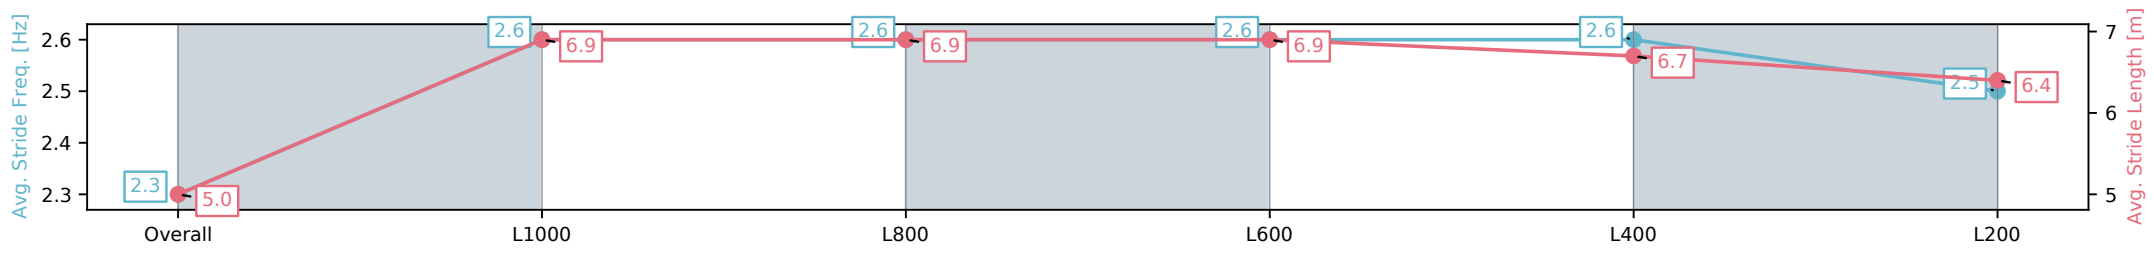

Sportsbet Gawler SA - Professional

Race 2: Mill Park Stud Maiden Plate - 1100m

07 October 2024 - 1:30PM

Track Rating: Good, Weather: Fine, Rail Position: +5m Entire

Section	Overall	L1000	L800	L600	L400	L200
Section Times	1:06.56 [4] (0:09.02)	0:57.54 [8] (0:11.01)	0:46.53 [8] (0:11.05)	0:35.48 [6] (0:11.32)	0:24.16 [5] (0:11.65)	0:12.51 [4] (0:12.51)
Average Speed [km/h]	39.9	65.3	65.4	63.4	61.8	57.7
Top Speed [km/h]	59.0	67.4	65.7	65.2	63.8	60.4
Avg. Dist. to Rail [m]	4.1	0.4	0.3	0.6	2.3	2.9
Avg. Stride Freq. [Hz]	2.3	2.6	2.6	2.6	2.6	2.5
Avg. Stride Length [m]	5.0	6.9	6.9	6.9	6.7	6.4