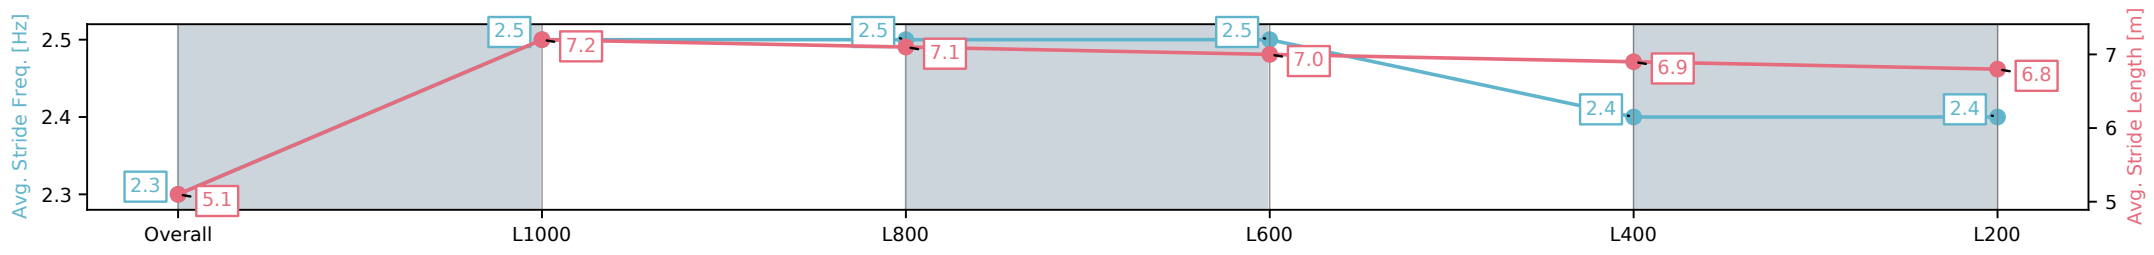

Sportsbet Gawler SA - Professional

Race 2: Mill Park Stud Maiden Plate - 1100m

07 October 2024 - 1:30PM

Track Rating: Good, Weather: Fine, Rail Position: +5m Entire

Section	Overall	L1000	L800	L600	L400	L200
Section Times	1:07.41 [6] (0:08.74)	0:58.67 [6] (0:11.21)	0:47.46 [7] (0:11.36)	0:36.10 [8] (0:11.59)	0:24.51 [7] (0:12.00)	0:12.51 [7] (0:12.51)
Average Speed [km/h]	41.1	64.3	64.2	62.1	60.3	57.6
Top Speed [km/h]	60.1	65.6	65.3	63.2	62.3	59.4
Avg. Dist. to Rail [m]	3.3	1.4	1.8	0.6	3.2	3.6
Avg. Stride Freq. [Hz]	2.3	2.5	2.5	2.5	2.4	2.4
Avg. Stride Length [m]	5.1	7.2	7.1	7.0	6.9	6.8