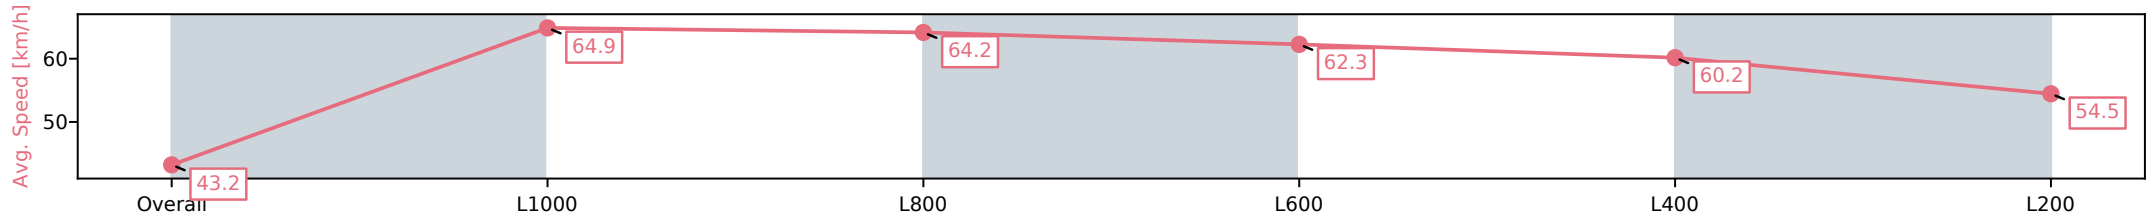

Sportsbet Gawler SA - Professional

Race 2: Mill Park Stud Maiden Plate - 1100m

07 October 2024 - 1:30PM

Track Rating: Good, Weather: Fine, Rail Position: +5m Entire

Section	Overall	L1000	L800	L600	L400	L200
Section Times	1:07.50 [7] (0:08.36)	0:59.14 [3] (0:11.09)	0:48.05 [3] (0:11.22)	0:36.83 [3] (0:11.57)	0:25.25 [3] (0:12.03)	0:13.22 [5] (0:13.22)
Average Speed [km/h]	43.2	64.9	64.2	62.3	60.2	54.5
Top Speed [km/h]	64.1	65.5	65.3	64.6	62.0	58.0
Avg. Dist. to Rail [m]	0.4	0.4	0.2	0.4	2.3	2.5
Avg. Stride Freq. [Hz]	2.3	2.5	2.5	2.4	2.4	2.3
Avg. Stride Length [m]	5.3	7.2	7.2	7.1	6.9	6.5