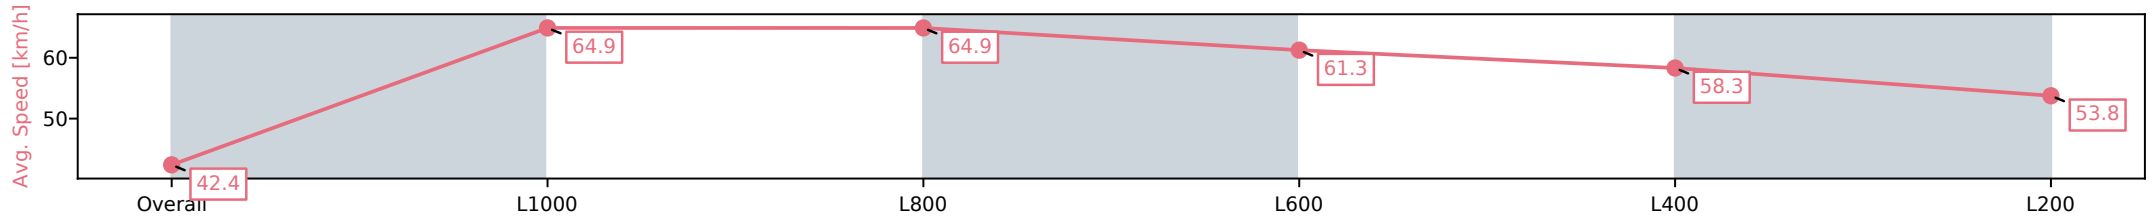

Sportsbet Gawler SA - Professional

Race 2: Mill Park Stud Maiden Plate - 1100m

07 October 2024 - 1:30PM

Track Rating: Good, Weather: Fine, Rail Position: +5m Entire

Section	Overall	L1000	L800	L600	L400	L200
Section Times	1:08.76 [8] (0:08.49)	1:00.27 [5] (0:11.18)	0:49.09 [5] (0:11.28)	0:37.80 [5] (0:11.97)	0:25.83 [8] (0:12.43)	0:13.40 [8] (0:13.40)
Average Speed [km/h]	42.4	64.9	64.9	61.3	58.3	53.8
Top Speed [km/h]	62.2	65.9	65.8	63.4	60.2	58.0
Avg. Dist. to Rail [m]	1.6	2.4	3.4	3.2	3.2	0.8
Avg. Stride Freq. [Hz]	2.4	2.6	2.6	2.5	2.4	2.4
Avg. Stride Length [m]	5.1	6.9	7.0	6.8	6.7	6.3

[] Ranking at each section and finish
 -:-:- No data available at this section
 NA No data available