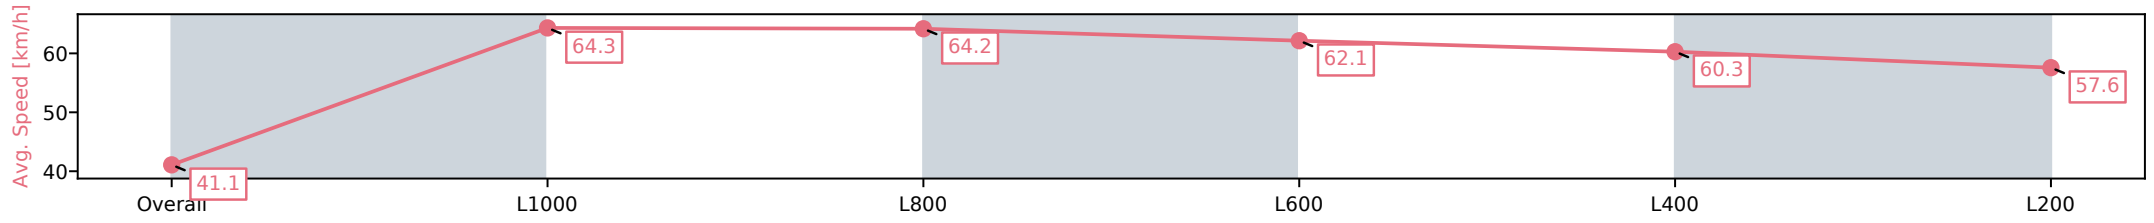

Sportsbet Gawler SA - Professional

Race 2: Mill Park Stud Maiden Plate - 1100m

07 October 2024 - 1:30PM

Track Rating: Good, Weather: Fine, Rail Position: +5m Entire

Section	Overall	L1000	L800	L600	L400	L200
Section Times	1:07.41 [6] (0:08.74)	0:58.67 [6] (0:11.21)	0:47.46 [7] (0:11.36)	0:36.10 [8] (0:11.59)	0:24.51 [7] (0:12.00)	0:12.51 [7] (0:12.51)
Average Speed [km/h]	41.1	64.3	64.2	62.1	60.3	57.6
Top Speed [km/h]	60.1	65.6	65.3	63.2	62.3	59.4
Avg. Dist. to Rail [m]	3.3	1.4	1.8	0.6	3.2	3.6
Avg. Stride Freq. [Hz]	2.3	2.5	2.5	2.5	2.4	2.4
Avg. Stride Length [m]	5.1	7.2	7.1	7.0	6.9	6.8