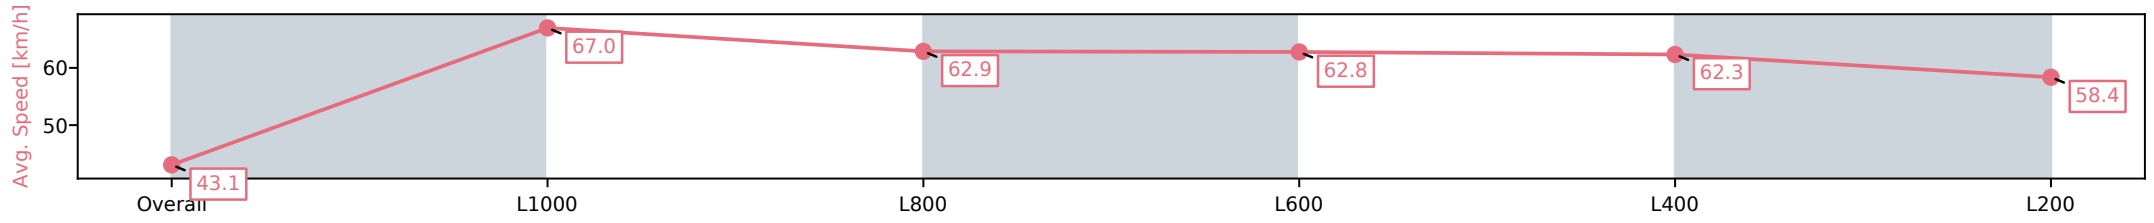

Sportsbet Gawler SA - Professional

Race 2: Mill Park Stud Maiden Plate - 1100m

07 October 2024 - 1:30PM

Track Rating: Good, Weather: Fine, Rail Position: +5m Entire

Section	Overall	L1000	L800	L600	L400	L200
Section Times	1:06.07 [3] (0:08.38)	0:57.69 [4] (0:10.77)	0:46.92 [2] (0:11.46)	0:35.46 [2] (0:11.55)	0:23.91 [2] (0:11.59)	0:12.32 [3] (0:12.32)
Average Speed [km/h]	43.1	67.0	62.9	62.8	62.3	58.4
Top Speed [km/h]	62.6	68.6	64.3	63.5	64.1	60.9
Avg. Dist. to Rail [m]	3.6	0.9	0.7	0.8	1.9	2.2
Avg. Stride Freq. [Hz]	2.3	2.5	2.3	2.4	2.4	2.3
Avg. Stride Length [m]	5.2	7.5	7.4	7.3	7.3	7.1

[] Ranking at each section and finish
 -:-:- No data available at this section
 NA No data available

Horse/Jockey Name	SWEET AMBITION/Samuel Payne
Finish Rank	4
Fastest Section Time (Section)	0:11.01 (L1000)
Top Speed [km/h] (Section)	67.4 (Overall)
Race State	Finished