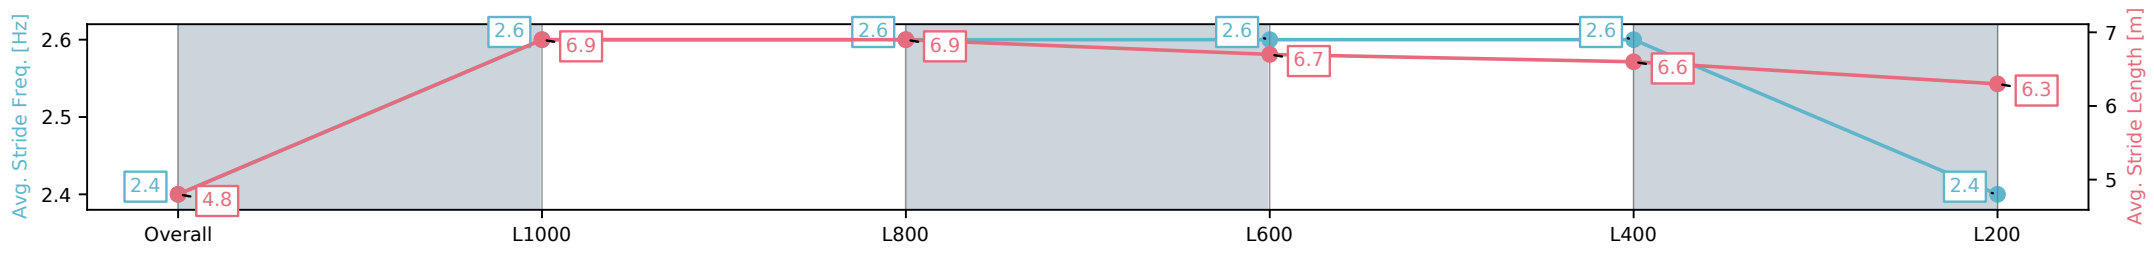

Sportsbet Gawler SA - Professional

Race 2: Mill Park Stud Maiden Plate - 1100m

07 October 2024 - 1:30PM

Track Rating: Good, Weather: Fine, Rail Position: +5m Entire

Section	Overall	L1000	L800	L600	L400	L200
Section Times	1:07.36 [5] (0:08.78)	0:58.58 [7] (0:11.03)	0:47.55 [6] (0:11.35)	0:36.20 [7] (0:11.33)	0:24.87 [6] (0:11.84)	0:13.03 [6] (0:13.03)
Average Speed [km/h]	41.4	65.3	64.3	63.8	61.3	55.4
Top Speed [km/h]	62.8	66.9	66.1	65.4	62.8	59.1
Avg. Dist. to Rail [m]	2.4	1.0	1.9	1.7	3.7	3.9
Avg. Stride Freq. [Hz]	2.4	2.6	2.6	2.6	2.6	2.4
Avg. Stride Length [m]	4.8	6.9	6.9	6.7	6.6	6.3