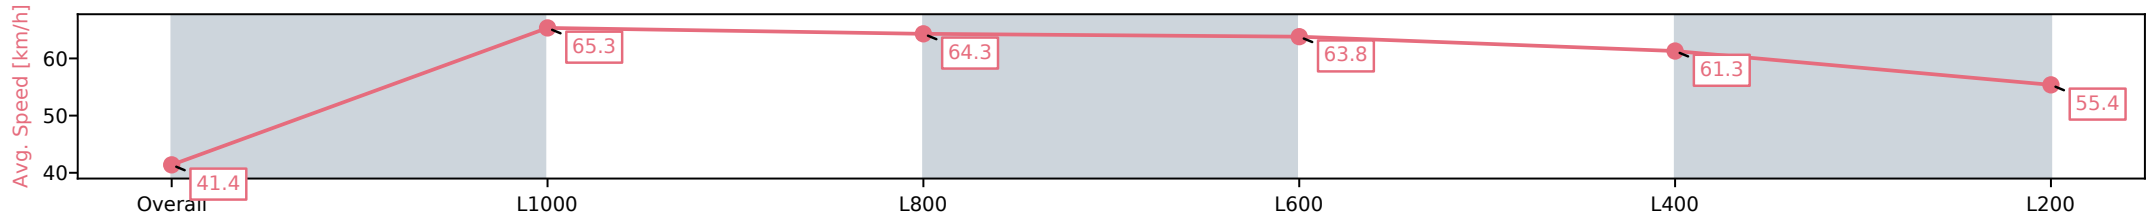

Sportsbet Gawler SA - Professional

Race 2: Mill Park Stud Maiden Plate - 1100m

07 October 2024 - 1:30PM

Track Rating: Good, Weather: Fine, Rail Position: +5m Entire

Section	Overall	L1000	L800	L600	L400	L200
Section Times	1:07.36 [5] (0:08.78)	0:58.58 [7] (0:11.03)	0:47.55 [6] (0:11.35)	0:36.20 [7] (0:11.33)	0:24.87 [6] (0:11.84)	0:13.03 [6] (0:13.03)
Average Speed [km/h]	41.4	65.3	64.3	63.8	61.3	55.4
Top Speed [km/h]	62.8	66.9	66.1	65.4	62.8	59.1
Avg. Dist. to Rail [m]	2.4	1.0	1.9	1.7	3.7	3.9
Avg. Stride Freq. [Hz]	2.4	2.6	2.6	2.6	2.6	2.4
Avg. Stride Length [m]	4.8	6.9	6.9	6.7	6.6	6.3