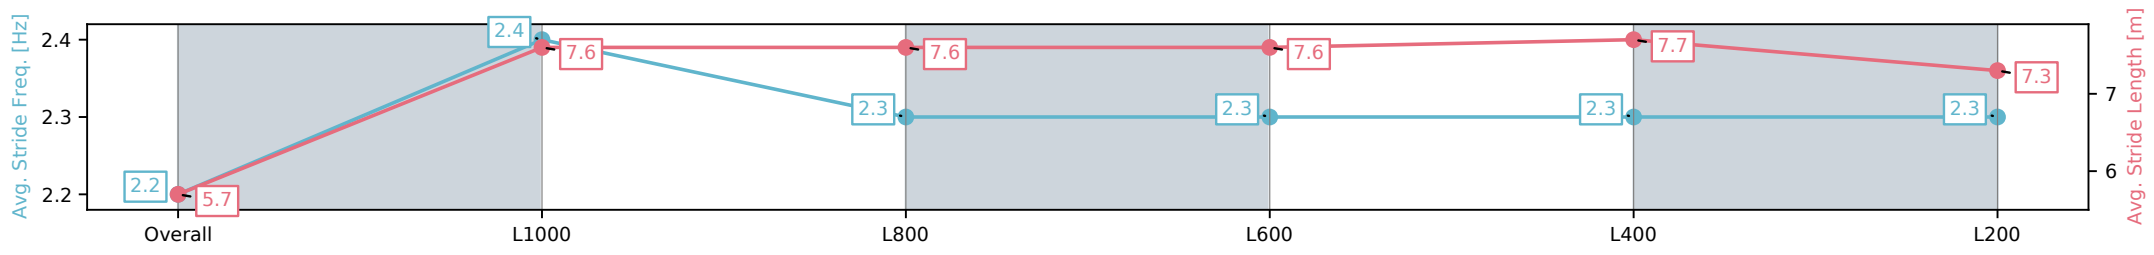

Race 2: Mill Park Stud Maiden Plate - 1100m

07 October 2024 - 1:30PM

Track Rating: Good, Weather: Fine, Rail Position: +5m Entire

Section	Overall	L1000	L800	L600	L400	L200
Section Times	1:05.44 [1] (0:08.23)	0:57.21 [2] (0:11.25)	0:45.96 [4] (0:11.43)	0:34.53 [4] (0:11.43)	0:23.10 [4] (0:11.32)	0:11.78 [2] (0:11.78)
Average Speed [km/h]	43.8	64.4	63.9	63.5	64.2	61.0
Top Speed [km/h]	63.9	65.8	65.0	64.1	65.0	64.4
Avg. Dist. to Rail [m]	2.5	2.0	2.2	2.3	3.4	2.3
Avg. Stride Freq. [Hz]	2.2	2.4	2.3	2.3	2.3	2.3
Avg. Stride Length [m]	5.7	7.6	7.6	7.6	7.7	7.3