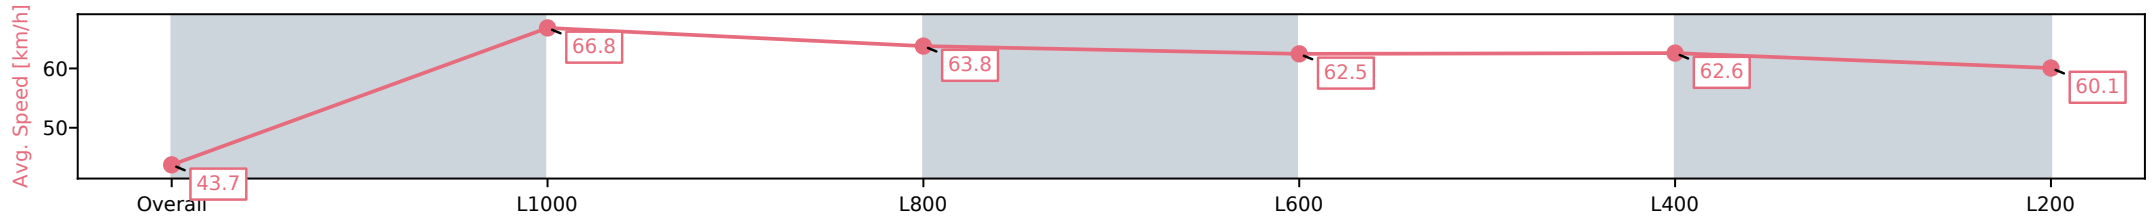

Sportsbet Gawler SA - Professional

Race 2: Mill Park Stud Maiden Plate - 1100m

07 October 2024 - 1:30PM

Track Rating: Good, Weather: Fine, Rail Position: +5m Entire

Section	Overall	L1000	L800	L600	L400	L200
Section Times	1:05.49 [2] (0:08.23)	0:57.26 [1] (0:10.87)	0:46.39 [1] (0:11.36)	0:35.03 [1] (0:11.50)	0:23.53 [1] (0:11.53)	0:12.00 [1] (0:12.00)
Average Speed [km/h]	43.7	66.8	63.8	62.5	62.6	60.1
Top Speed [km/h]	63.7	68.1	66.2	63.1	63.2	62.2
Avg. Dist. to Rail [m]	5.5	3.1	0.7	0.2	0.2	0.3
Avg. Stride Freq. [Hz]	2.4	2.4	2.3	2.3	2.4	2.4
Avg. Stride Length [m]	5.3	7.6	7.7	7.4	7.4	7.1