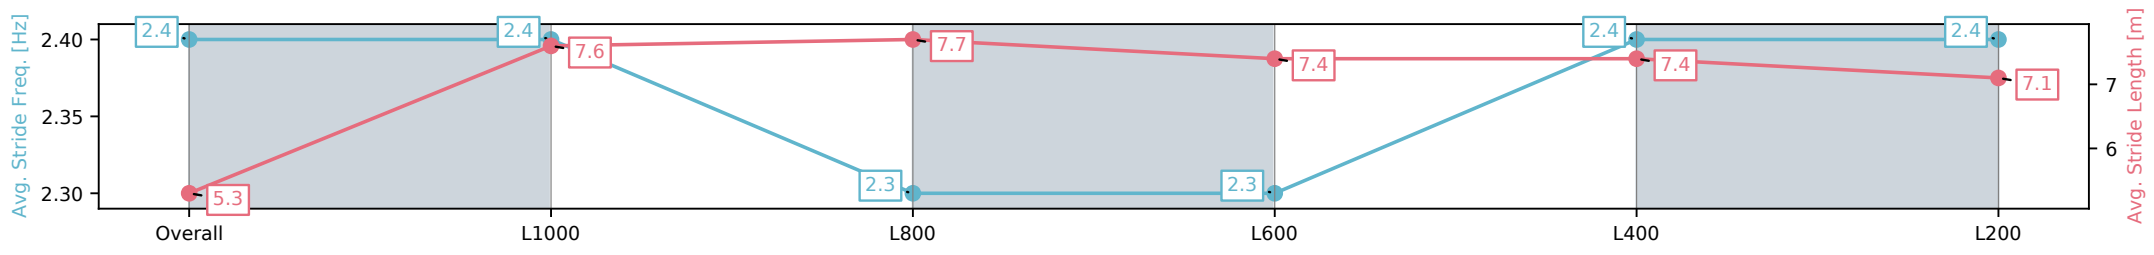

Sportsbet Gawler SA - Professional

Race 2: Mill Park Stud Maiden Plate - 1100m

07 October 2024 - 1:30PM

Track Rating: Good, Weather: Fine, Rail Position: +5m Entire

Section	Overall	L1000	L800	L600	L400	L200
Section Times	1:05.49 [2] (0:08.23)	0:57.26 [1] (0:10.87)	0:46.39 [1] (0:11.36)	0:35.03 [1] (0:11.50)	0:23.53 [1] (0:11.53)	0:12.00 [1] (0:12.00)
Average Speed [km/h]	43.7	66.8	63.8	62.5	62.6	60.1
Top Speed [km/h]	63.7	68.1	66.2	63.1	63.2	62.2
Avg. Dist. to Rail [m]	5.5	3.1	0.7	0.2	0.2	0.3
Avg. Stride Freq. [Hz]	2.4	2.4	2.3	2.3	2.4	2.4
Avg. Stride Length [m]	5.3	7.6	7.7	7.4	7.4	7.1