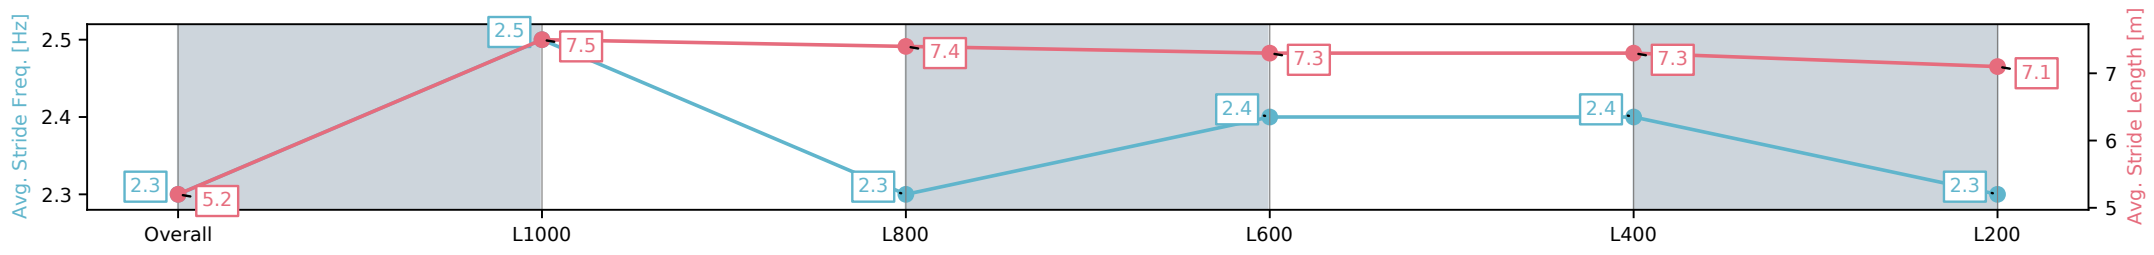

Sportsbet Gawler SA - Professional

Race 2: Mill Park Stud Maiden Plate - 1100m

07 October 2024 - 1:30PM

Track Rating: Good, Weather: Fine, Rail Position: +5m Entire

Section	Overall	L1000	L800	L600	L400	L200
Section Times	1:06.07 [3] (0:08.38)	0:57.69 [4] (0:10.77)	0:46.92 [2] (0:11.46)	0:35.46 [2] (0:11.55)	0:23.91 [2] (0:11.59)	0:12.32 [3] (0:12.32)
Average Speed [km/h]	43.1	67.0	62.9	62.8	62.3	58.4
Top Speed [km/h]	62.6	68.6	64.3	63.5	64.1	60.9
Avg. Dist. to Rail [m]	3.6	0.9	0.7	0.8	1.9	2.2
Avg. Stride Freq. [Hz]	2.3	2.5	2.3	2.4	2.4	2.3
Avg. Stride Length [m]	5.2	7.5	7.4	7.3	7.3	7.1

[] Ranking at each section and finish
 -:-:- No data available at this section
 NA No data available

Horse/Jockey Name	SWEET AMBITION/Samuel Payne
Finish Rank	4
Fastest Section Time (Section)	0:11.01 (L1000)
Top Speed [km/h] (Section)	67.4 (Overall)
Race State	Finished