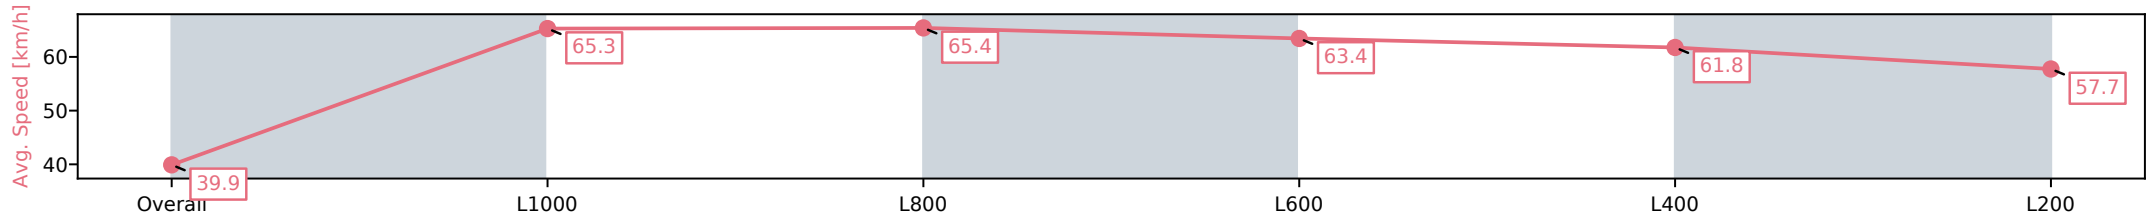

Sportsbet Gawler SA - Professional

Race 2: Mill Park Stud Maiden Plate - 1100m

07 October 2024 - 1:30PM

Track Rating: Good, Weather: Fine, Rail Position: +5m Entire

Section	Overall	L1000	L800	L600	L400	L200
Section Times	1:06.56 [4] (0:09.02)	0:57.54 [8] (0:11.01)	0:46.53 [8] (0:11.05)	0:35.48 [6] (0:11.32)	0:24.16 [5] (0:11.65)	0:12.51 [4] (0:12.51)
Average Speed [km/h]	39.9	65.3	65.4	63.4	61.8	57.7
Top Speed [km/h]	59.0	67.4	65.7	65.2	63.8	60.4
Avg. Dist. to Rail [m]	4.1	0.4	0.3	0.6	2.3	2.9
Avg. Stride Freq. [Hz]	2.3	2.6	2.6	2.6	2.6	2.5
Avg. Stride Length [m]	5.0	6.9	6.9	6.9	6.7	6.4