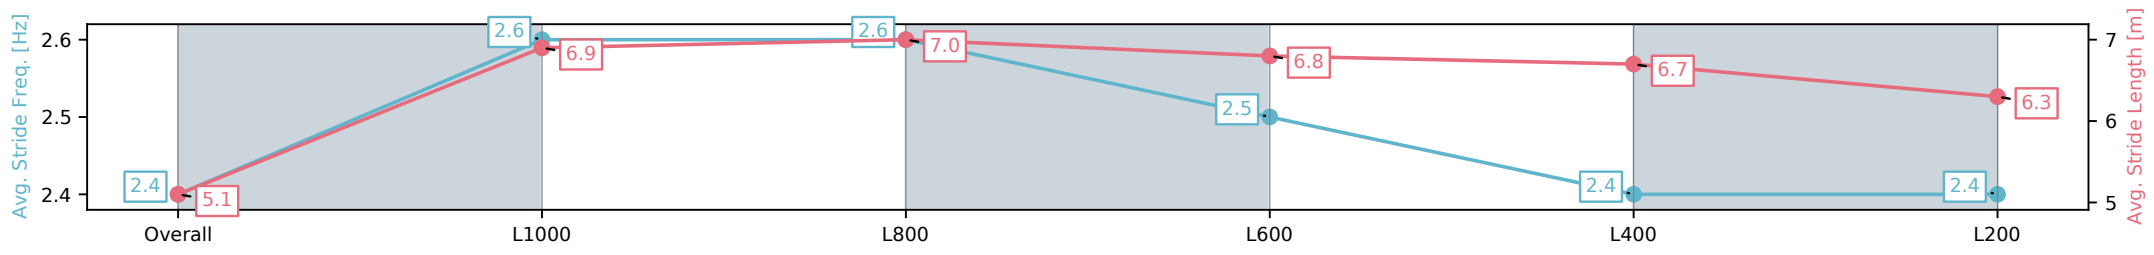

Sportsbet Gawler SA - Professional

Race 2: Mill Park Stud Maiden Plate - 1100m

07 October 2024 - 1:30PM

Track Rating: Good, Weather: Fine, Rail Position: +5m Entire

Section	Overall	L1000	L800	L600	L400	L200
Section Times	1:08.76 [8] (0:08.49)	1:00.27 [5] (0:11.18)	0:49.09 [5] (0:11.28)	0:37.80 [5] (0:11.97)	0:25.83 [8] (0:12.43)	0:13.40 [8] (0:13.40)
Average Speed [km/h]	42.4	64.9	64.9	61.3	58.3	53.8
Top Speed [km/h]	62.2	65.9	65.8	63.4	60.2	58.0
Avg. Dist. to Rail [m]	1.6	2.4	3.4	3.2	3.2	0.8
Avg. Stride Freq. [Hz]	2.4	2.6	2.6	2.5	2.4	2.4
Avg. Stride Length [m]	5.1	6.9	7.0	6.8	6.7	6.3

[] Ranking at each section and finish
 -:-:- No data available at this section
 NA No data available