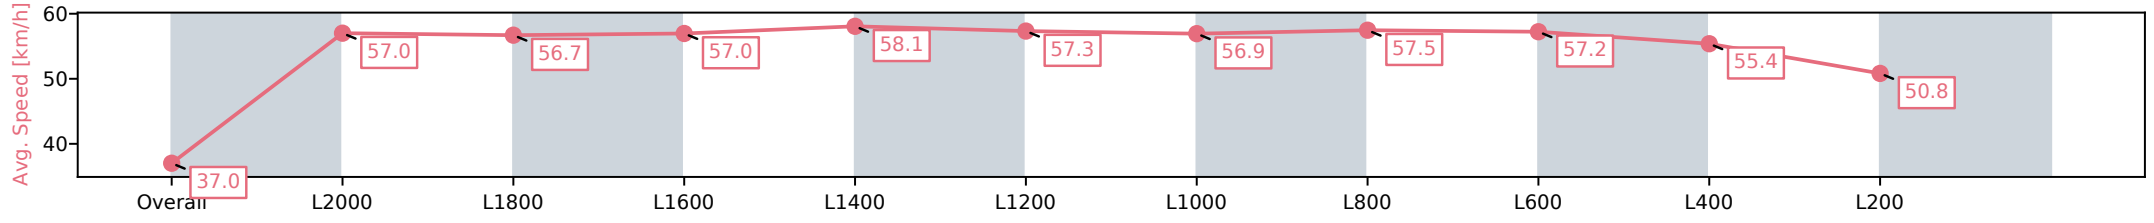

Horse/Jockey Name	WHYS/Jade Doyle
Finish Rank	8
Fastest Section Time (Section)	0:12.41 (L1400)
Top Speed [km/h] (Section)	59.5 (L1800)
Race State	Finished

Sportsbet Gawler SA - Professional
Race 1: Adelaide Plains Bloodstock Maiden Plate - 2121m
07 October 2024 - 12:55PM
Track Rating: Good, Weather: Fine, Rail Position: +5m Entire

Section	Overall	L2000	L1800	L1600	L1400	L1200	L1000	L800	L600	L400	L200
Section Times	2:19.70 [8] (0:11.75)	2:07.95 [6] (0:12.65)	1:55.30 [6] (0:12.77)	1:42.53 [7] (0:12.70)	1:29.83 [8] (0:12.41)	1:17.42 [8] (0:12.55)	1:04.87 [8] (0:12.69)	0:52.18 [8] (0:12.56)	0:39.62 [8] (0:12.56)	0:27.05 [8] (0:13.03)	0:14.02 [8] (0:14.02)
Average Speed [km/h]	37.0	57.0	56.7	57.0	58.1	57.3	56.9	57.5	57.2	55.4	50.8
Top Speed [km/h]	57.3	58.4	59.5	58.0	59.3	58.7	57.8	58.4	57.9	56.9	53.0
Avg. Dist. to Rail [m]	5.1	2.2	0.8	1.1	0.9	0.2	0.5	0.8	0.2	0.5	0.1
Avg. Stride Freq. [Hz]	2.2	2.2	2.2	2.2	2.2	2.2	2.2	2.2	2.2	2.2	2.1
Avg. Stride Length [m]	6.0	7.1	7.1	7.2	7.4	7.3	7.3	7.2	7.1	7.1	6.7

[ ] Ranking at each section and finish
-:-:- No data available at this section
NA No data available