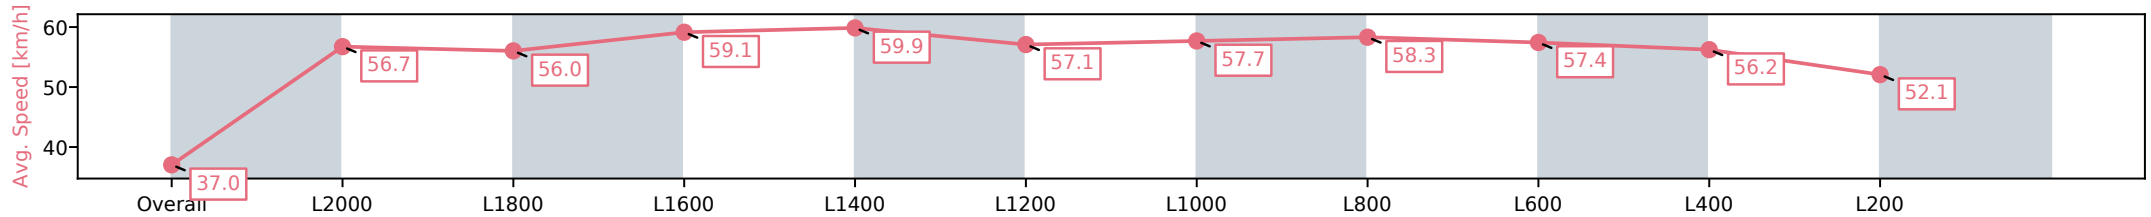

Sportsbet Gawler SA - Professional  
 Race 1: Adelaide Plains Bloodstock Maiden Plate - 2121m  
 07 October 2024 - 12:55PM  
 Track Rating: Good, Weather: Fine, Rail Position: +5m Entire

Section	Overall	L2000	L1800	L1600	L1400	L1200	L1000	L800	L600	L400	L200
Section Times	2:18.32 [5] (0:11.76)	2:06.56 [7] (0:12.73)	1:53.83 [7] (0:12.94)	1:40.89 [8] (0:12.16)	1:28.73 [7] (0:12.02)	1:16.71 [6] (0:12.63)	1:04.08 [5] (0:12.48)	0:51.60 [5] (0:12.43)	0:39.17 [5] (0:12.60)	0:26.57 [6] (0:12.85)	0:13.72 [5] (0:13.72)
Average Speed [km/h]	37.0	56.7	56.0	59.1	59.9	57.1	57.7	58.3	57.4	56.2	52.1
Top Speed [km/h]	54.0	57.9	58.1	60.3	60.7	58.3	58.5	58.9	58.9	58.0	55.2
Avg. Dist. to Rail [m]	7.0	2.2	1.1	0.2	0.4	0.1	0.6	1.0	1.2	1.6	1.5
Avg. Stride Freq. [Hz]	2.3	2.3	2.3	2.4	2.4	2.4	2.4	2.4	2.4	2.4	2.4
Avg. Stride Length [m]	5.7	6.7	6.7	6.9	7.0	6.7	6.8	6.7	6.6	6.5	6.1