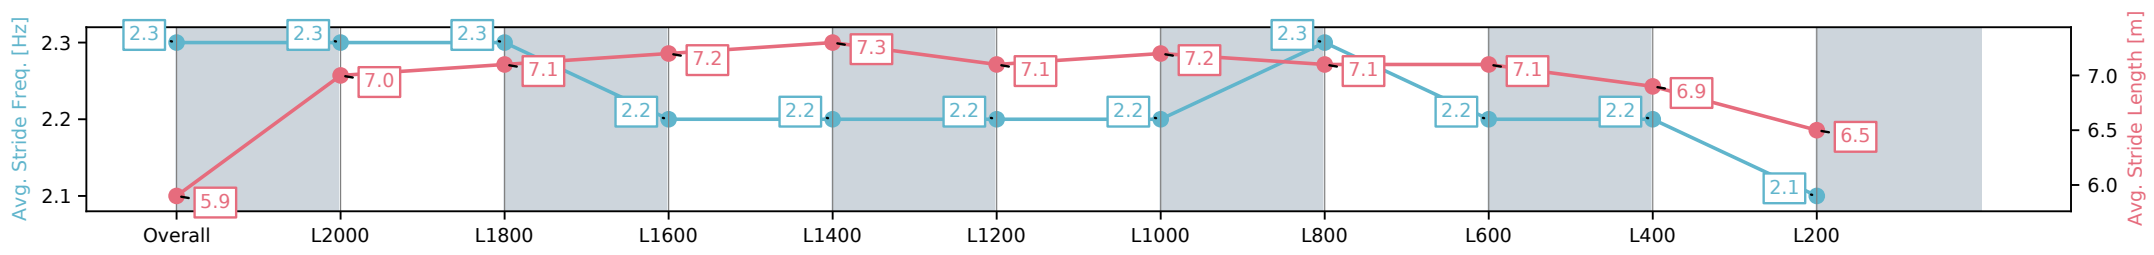

Sportsbet Gawler SA - Professional  
 Race 1: Adelaide Plains Bloodstock Maiden Plate - 2121m  
 07 October 2024 - 12:55PM  
 Track Rating: Good, Weather: Fine, Rail Position: +5m Entire

Section	Overall	L2000	L1800	L1600	L1400	L1200	L1000	L800	L600	L400	L200
Section Times	2:19.41 [7] (0:11.50)	2:07.91 [2] (0:12.45)	1:55.46 [2] (0:12.30)	1:43.16 [3] (0:12.54)	1:30.62 [4] (0:12.39)	1:18.23 [4] (0:12.78)	1:05.45 [4] (0:12.69)	0:52.76 [4] (0:12.60)	0:40.16 [7] (0:12.60)	0:27.56 [7] (0:13.38)	0:14.18 [7] (0:14.18)
Average Speed [km/h]	37.9	57.9	58.6	57.6	58.3	56.3	57.2	57.9	57.5	54.2	50.2
Top Speed [km/h]	57.1	58.7	59.5	59.2	59.5	57.1	57.6	59.2	58.8	57.1	52.0
Avg. Dist. to Rail [m]	2.2	1.1	0.2	0.9	1.5	1.2	1.7	2.4	1.5	2.8	2.1
Avg. Stride Freq. [Hz]	2.3	2.3	2.3	2.2	2.2	2.2	2.2	2.3	2.2	2.2	2.1
Avg. Stride Length [m]	5.9	7.0	7.1	7.2	7.3	7.1	7.2	7.1	7.1	6.9	6.5