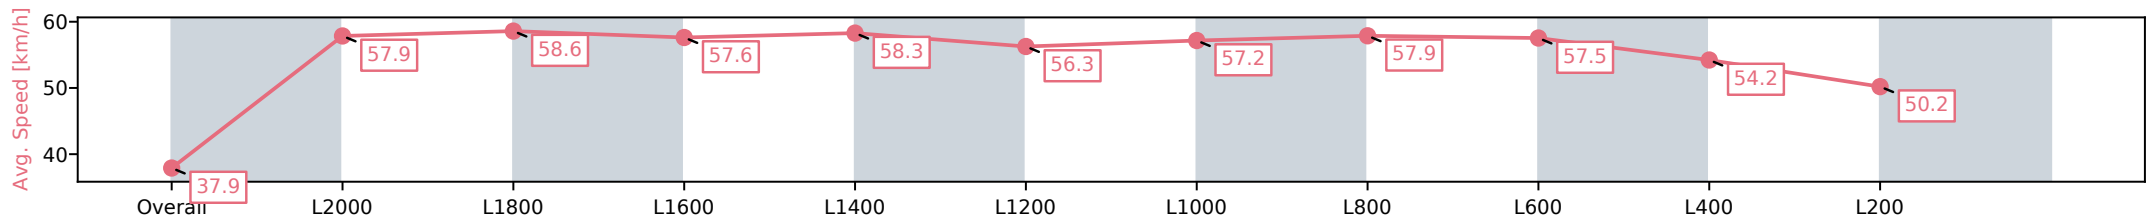

Horse/Jockey Name	I LOVE THIS SONG/Jake Toeroek
Finish Rank	7
Fastest Section Time (Section)	0:12.30 (L1800)
Top Speed [km/h] (Section)	59.5 (L1400)
Race State	Finished

Sportsbet Gawler SA - Professional
Race 1: Adelaide Plains Bloodstock Maiden Plate - 2121m
07 October 2024 - 12:55PM
Track Rating: Good, Weather: Fine, Rail Position: +5m Entire

Section	Overall	L2000	L1800	L1600	L1400	L1200	L1000	L800	L600	L400	L200
Section Times	2:19.41 [7] (0:11.50)	2:07.91 [2] (0:12.45)	1:55.46 [2] (0:12.30)	1:43.16 [3] (0:12.54)	1:30.62 [4] (0:12.39)	1:18.23 [4] (0:12.78)	1:05.45 [4] (0:12.69)	0:52.76 [4] (0:12.60)	0:40.16 [7] (0:12.60)	0:27.56 [7] (0:13.38)	0:14.18 [7] (0:14.18)
Average Speed [km/h]	37.9	57.9	58.6	57.6	58.3	56.3	57.2	57.9	57.5	54.2	50.2
Top Speed [km/h]	57.1	58.7	59.5	59.2	59.5	57.1	57.6	59.2	58.8	57.1	52.0
Avg. Dist. to Rail [m]	2.2	1.1	0.2	0.9	1.5	1.2	1.7	2.4	1.5	2.8	2.1
Avg. Stride Freq. [Hz]	2.3	2.3	2.3	2.2	2.2	2.2	2.2	2.3	2.2	2.2	2.1
Avg. Stride Length [m]	5.9	7.0	7.1	7.2	7.3	7.1	7.2	7.1	7.1	6.9	6.5

[ ] Ranking at each section and finish
-:-:- No data available at this section
NA No data available