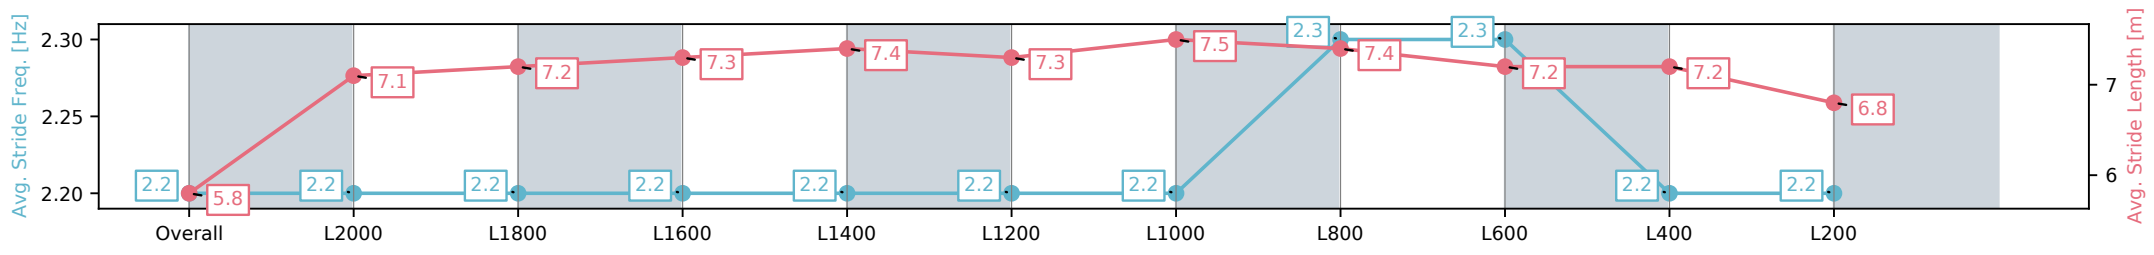

Horse/Jockey Name	JACKSON RUN/Dylan Caboche
Finish Rank	2
Fastest Section Time (Section)	0:12.14 (L800)
Top Speed [km/h] (Section)	61.6 (L800)
Race State	Finished

Sportsbet Gawler SA - Professional
Race 1: Adelaide Plains Bloodstock Maiden Plate - 2121m
07 October 2024 - 12:55PM
Track Rating: Good, Weather: Fine, Rail Position: +5m Entire

Section	Overall	L2000	L1800	L1600	L1400	L1200	L1000	L800	L600	L400	L200
Section Times	2:17.12 [2] (0:11.89)	2:05.23 [8] (0:12.72)	1:52.51 [8] (0:12.46)	1:40.05 [6] (0:12.38)	1:27.67 [6] (0:12.35)	1:15.32 [7] (0:12.70)	1:02.62 [7] (0:12.46)	0:50.16 [7] (0:12.14)	0:38.02 [4] (0:12.32)	0:25.70 [3] (0:12.63)	0:13.07 [3] (0:13.07)
Average Speed [km/h]	36.7	56.6	57.3	57.9	58.5	56.7	58.1	60.4	58.9	57.4	54.8
Top Speed [km/h]	56.0	57.7	60.0	60.0	60.2	57.5	59.7	61.6	60.4	59.1	55.9
Avg. Dist. to Rail [m]	2.5	1.1	1.1	0.7	1.1	1.1	2.0	2.9	2.1	3.1	5.6
Avg. Stride Freq. [Hz]	2.2	2.2	2.2	2.2	2.2	2.2	2.2	2.3	2.3	2.2	2.2
Avg. Stride Length [m]	5.8	7.1	7.2	7.3	7.4	7.3	7.5	7.4	7.2	7.2	6.8

[ ] Ranking at each section and finish
-:-:- No data available at this section
NA No data available