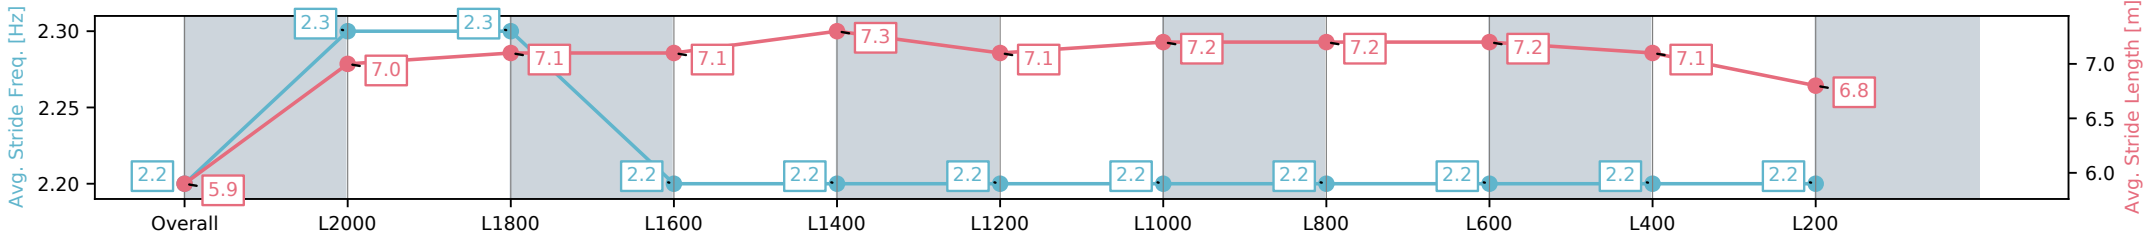

Sportsbet Gawler SA - Professional  
 Race 1: Adelaide Plains Bloodstock Maiden Plate - 2121m  
 07 October 2024 - 12:55PM  
 Track Rating: Good, Weather: Fine, Rail Position: +5m Entire

Section	Overall	L2000	L1800	L1600	L1400	L1200	L1000	L800	L600	L400	L200
Section Times	2:17.30 [4] (0:11.69)	2:05.61 [3] (0:12.32)	1:53.29 [3] (0:12.06)	1:41.23 [2] (0:12.47)	1:28.76 [2] (0:12.44)	1:16.32 [2] (0:12.74)	1:03.58 [2] (0:12.72)	0:50.86 [2] (0:12.52)	0:38.34 [2] (0:12.53)	0:25.81 [4] (0:12.72)	0:13.09 [4] (0:13.09)
Average Speed [km/h]	37.2	58.5	59.8	57.7	58.1	56.5	56.9	58.3	57.6	56.7	54.7
Top Speed [km/h]	57.9	59.9	61.0	59.4	59.5	57.2	57.8	59.3	59.2	58.0	55.7
Avg. Dist. to Rail [m]	3.5	1.9	0.6	0.9	1.4	1.0	1.5	1.9	1.1	1.3	1.4
Avg. Stride Freq. [Hz]	2.2	2.3	2.3	2.2	2.2	2.2	2.2	2.2	2.2	2.2	2.2
Avg. Stride Length [m]	5.9	7.0	7.1	7.1	7.3	7.1	7.2	7.2	7.2	7.1	6.8