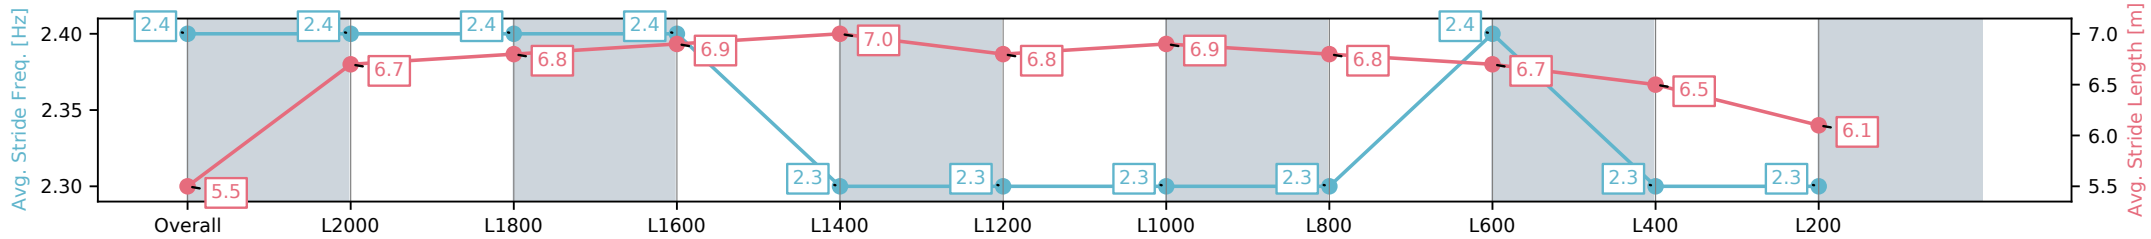

Sportsbet Gawler SA - Professional  
 Race 1: Adelaide Plains Bloodstock Maiden Plate - 2121m  
 07 October 2024 - 12:55PM  
 Track Rating: Good, Weather: Fine, Rail Position: +5m Entire

Section	Overall	L2000	L1800	L1600	L1400	L1200	L1000	L800	L600	L400	L200
Section Times	2:18.32 [5] (0:11.76)	2:06.56 [7] (0:12.73)	1:53.83 [7] (0:12.94)	1:40.89 [8] (0:12.16)	1:28.73 [7] (0:12.02)	1:16.71 [6] (0:12.63)	1:04.08 [5] (0:12.48)	0:51.60 [5] (0:12.43)	0:39.17 [5] (0:12.60)	0:26.57 [6] (0:12.85)	0:13.72 [5] (0:13.72)
Average Speed [km/h]	37.0	56.7	56.0	59.1	59.9	57.1	57.7	58.3	57.4	56.2	52.1
Top Speed [km/h]	54.0	57.9	58.1	60.3	60.7	58.3	58.5	58.9	58.9	58.0	55.2
Avg. Dist. to Rail [m]	7.0	2.2	1.1	0.2	0.4	0.1	0.6	1.0	1.2	1.6	1.5
Avg. Stride Freq. [Hz]	2.3	2.3	2.3	2.4	2.4	2.4	2.4	2.4	2.4	2.4	2.4
Avg. Stride Length [m]	5.7	6.7	6.7	6.9	7.0	6.7	6.8	6.7	6.6	6.5	6.1

- [ ] Ranking at each section and finish
- :-:- No data available at this section
- NA No data available

Horse/Jockey Name	GREY FOLLY/Justin Potter
Finish Rank	6
Fastest Section Time (Section)	0:12.18 (L1800)
Top Speed [km/h] (Section)	60.2 (L1800)
Race State	Finished

Sportsbet Gawler SA - Professional  
 Race 1: Adelaide Plains Bloodstock Maiden Plate - 2121m  
 07 October 2024 - 12:55PM  
 Track Rating: Good, Weather: Fine, Rail Position: +5m Entire

Section	Overall	L2000	L1800	L1600	L1400	L1200	L1000	L800	L600	L400	L200
Section Times	2:18.78 [6] (0:11.69)	2:07.09 [4] (0:12.44)	1:54.65 [4] (0:12.18)	1:42.47 [4] (0:12.42)	1:30.05 [3] (0:12.44)	1:17.61 [3] (0:12.75)	1:04.86 [3] (0:12.68)	0:52.18 [3] (0:12.57)	0:39.60 [6] (0:12.46)	0:27.14 [5] (0:13.04)	0:14.10 [6] (0:14.10)
Average Speed [km/h]	37.2	58.0	58.6	57.6	57.7	56.6	56.9	57.4	57.7	55.1	50.6
Top Speed [km/h]	57.0	58.6	60.2	60.2	58.6	57.3	57.4	58.3	58.5	57.5	53.2
Avg. Dist. to Rail [m]	1.5	0.3	1.2	1.0	0.3	0.1	0.5	0.6	0.3	0.2	1.0
Avg. Stride Freq. [Hz]	2.4	2.4	2.4	2.4	2.3	2.3	2.3	2.3	2.4	2.3	2.3
Avg. Stride Length [m]	5.5	6.7	6.8	6.9	7.0	6.8	6.9	6.8	6.7	6.5	6.1