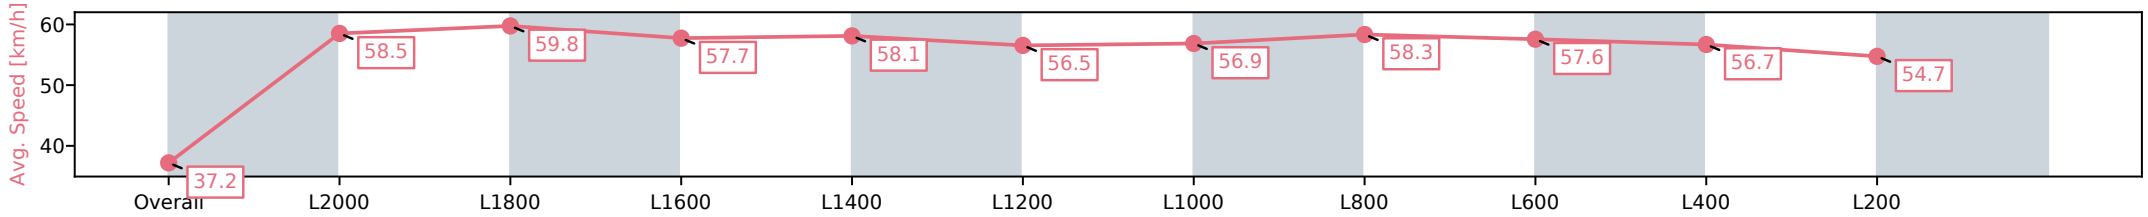

Sportsbet Gawler SA - Professional  
 Race 1: Adelaide Plains Bloodstock Maiden Plate - 2121m  
 07 October 2024 - 12:55PM  
 Track Rating: Good, Weather: Fine, Rail Position: +5m Entire

Section	Overall	L2000	L1800	L1600	L1400	L1200	L1000	L800	L600	L400	L200
Section Times	2:17.30 [4] (0:11.69)	2:05.61 [3] (0:12.32)	1:53.29 [3] (0:12.06)	1:41.23 [2] (0:12.47)	1:28.76 [2] (0:12.44)	1:16.32 [2] (0:12.74)	1:03.58 [2] (0:12.72)	0:50.86 [2] (0:12.52)	0:38.34 [2] (0:12.53)	0:25.81 [4] (0:12.72)	0:13.09 [4] (0:13.09)
Average Speed [km/h]	37.2	58.5	59.8	57.7	58.1	56.5	56.9	58.3	57.6	56.7	54.7
Top Speed [km/h]	57.9	59.9	61.0	59.4	59.5	57.2	57.8	59.3	59.2	58.0	55.7
Avg. Dist. to Rail [m]	3.5	1.9	0.6	0.9	1.4	1.0	1.5	1.9	1.1	1.3	1.4
Avg. Stride Freq. [Hz]	2.2	2.3	2.3	2.2	2.2	2.2	2.2	2.2	2.2	2.2	2.2
Avg. Stride Length [m]	5.9	7.0	7.1	7.1	7.3	7.1	7.2	7.2	7.2	7.1	6.8