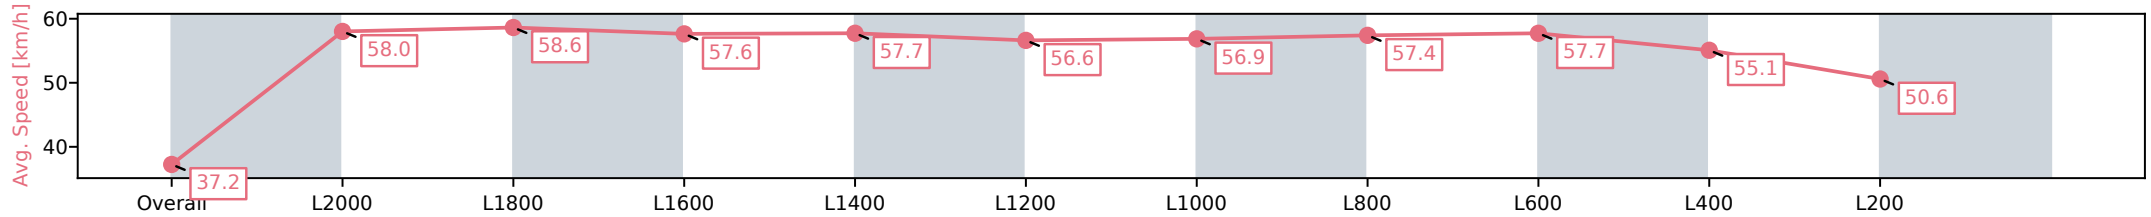

Horse/Jockey Name	GREY FOLLY/Justin Potter
Finish Rank	6
Fastest Section Time (Section)	0:12.18 (L1800)
Top Speed [km/h] (Section)	60.2 (L1800)
Race State	Finished

Sportsbet Gawler SA - Professional
Race 1: Adelaide Plains Bloodstock Maiden Plate - 2121m
07 October 2024 - 12:55PM
Track Rating: Good, Weather: Fine, Rail Position: +5m Entire

Section	Overall	L2000	L1800	L1600	L1400	L1200	L1000	L800	L600	L400	L200
Section Times	2:18.78 [6] (0:11.69)	2:07.09 [4] (0:12.44)	1:54.65 [4] (0:12.18)	1:42.47 [4] (0:12.42)	1:30.05 [3] (0:12.44)	1:17.61 [3] (0:12.75)	1:04.86 [3] (0:12.68)	0:52.18 [3] (0:12.57)	0:39.60 [6] (0:12.46)	0:27.14 [5] (0:13.04)	0:14.10 [6] (0:14.10)
Average Speed [km/h]	37.2	58.0	58.6	57.6	57.7	56.6	56.9	57.4	57.7	55.1	50.6
Top Speed [km/h]	57.0	58.6	60.2	60.2	58.6	57.3	57.4	58.3	58.5	57.5	53.2
Avg. Dist. to Rail [m]	1.5	0.3	1.2	1.0	0.3	0.1	0.5	0.6	0.3	0.2	1.0
Avg. Stride Freq. [Hz]	2.4	2.4	2.4	2.4	2.3	2.3	2.3	2.3	2.4	2.3	2.3
Avg. Stride Length [m]	5.5	6.7	6.8	6.9	7.0	6.8	6.9	6.8	6.7	6.5	6.1

- [ ] Ranking at each section and finish
- -:-:- No data available at this section
- NA No data available