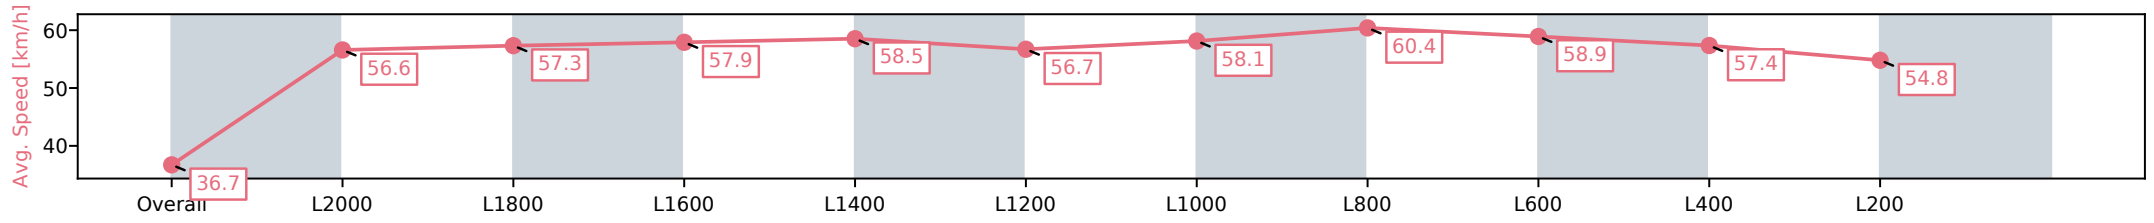

Horse/Jockey Name	JACKSON RUN/Dylan Caboche
Finish Rank	2
Fastest Section Time (Section)	0:12.14 (L800)
Top Speed [km/h] (Section)	61.6 (L800)
Race State	Finished

Sportsbet Gawler SA - Professional
Race 1: Adelaide Plains Bloodstock Maiden Plate - 2121m
07 October 2024 - 12:55PM
Track Rating: Good, Weather: Fine, Rail Position: +5m Entire

Section	Overall	L2000	L1800	L1600	L1400	L1200	L1000	L800	L600	L400	L200
Section Times	2:17.12 [2] (0:11.89)	2:05.23 [8] (0:12.72)	1:52.51 [8] (0:12.46)	1:40.05 [6] (0:12.38)	1:27.67 [6] (0:12.35)	1:15.32 [7] (0:12.70)	1:02.62 [7] (0:12.46)	0:50.16 [7] (0:12.14)	0:38.02 [4] (0:12.32)	0:25.70 [3] (0:12.63)	0:13.07 [3] (0:13.07)
Average Speed [km/h]	36.7	56.6	57.3	57.9	58.5	56.7	58.1	60.4	58.9	57.4	54.8
Top Speed [km/h]	56.0	57.7	60.0	60.0	60.2	57.5	59.7	61.6	60.4	59.1	55.9
Avg. Dist. to Rail [m]	2.5	1.1	1.1	0.7	1.1	1.1	2.0	2.9	2.1	3.1	5.6
Avg. Stride Freq. [Hz]	2.2	2.2	2.2	2.2	2.2	2.2	2.2	2.3	2.3	2.2	2.2
Avg. Stride Length [m]	5.8	7.1	7.2	7.3	7.4	7.3	7.5	7.4	7.2	7.2	6.8

[ ] Ranking at each section and finish
-:-:- No data available at this section
NA No data available