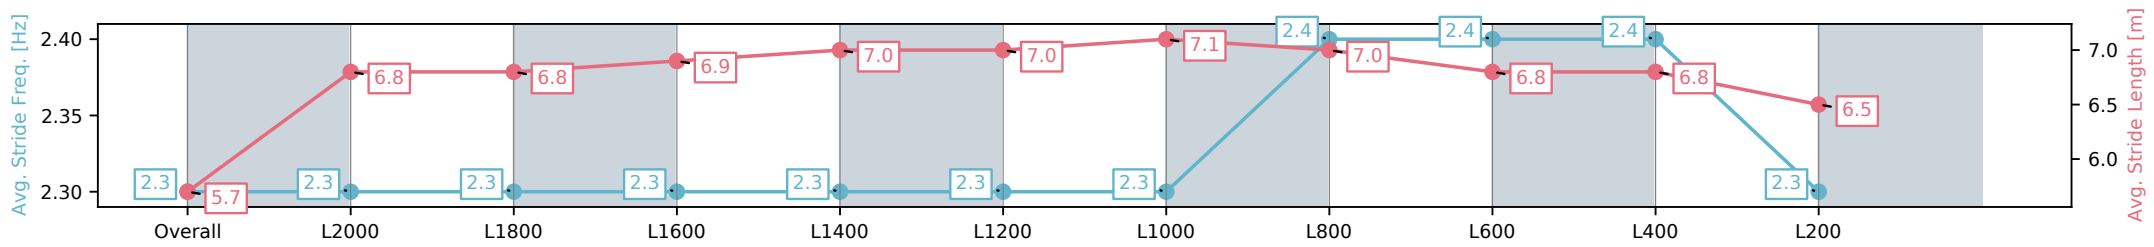

Sportsbet Gawler SA - Professional  
 Race 1: Adelaide Plains Bloodstock Maiden Plate - 2121m  
 07 October 2024 - 12:55PM  
 Track Rating: Good, Weather: Fine, Rail Position: +5m Entire

Section	Overall	L2000	L1800	L1600	L1400	L1200	L1000	L800	L600	L400	L200
Section Times	2:17.16 [3] (0:11.69)	2:05.47 [4] (0:12.64)	1:52.83 [5] (0:12.44)	1:40.39 [5] (0:12.55)	1:27.84 [5] (0:12.28)	1:15.56 [5] (0:12.70)	1:02.86 [6] (0:12.48)	0:50.38 [6] (0:12.23)	0:38.15 [3] (0:12.23)	0:25.92 [2] (0:12.57)	0:13.34 [2] (0:13.34)
Average Speed [km/h]	37.4	56.9	57.5	57.4	58.7	56.7	58.0	60.0	59.2	57.5	53.7
Top Speed [km/h]	57.1	57.9	59.3	59.2	59.5	57.9	60.2	61.7	60.0	58.9	56.1
Avg. Dist. to Rail [m]	1.1	0.7	1.1	0.8	1.3	1.1	1.9	2.8	1.7	1.9	4.5
Avg. Stride Freq. [Hz]	2.3	2.3	2.3	2.3	2.3	2.3	2.3	2.4	2.4	2.4	2.3
Avg. Stride Length [m]	5.7	6.8	6.8	6.9	7.0	7.0	7.1	7.0	6.8	6.8	6.5