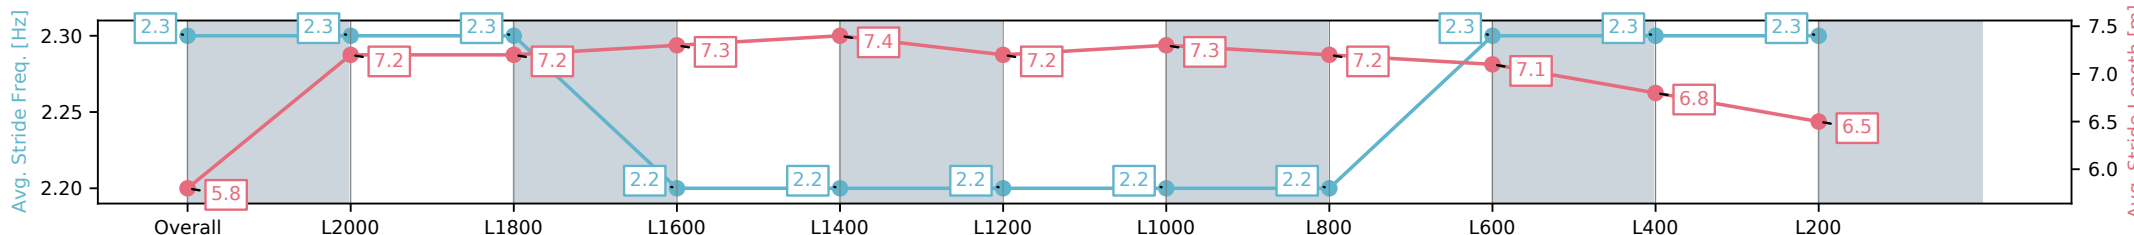

Horse/Jockey Name	MENACE TO SOBRIETY/Ben Price
Finish Rank	1
Fastest Section Time (Section)	0:12.16 (L1800)
Top Speed [km/h] (Section)	60.0 (L1800)
Race State	Finished

Sportsbet Gawler SA - Professional
Race 1: Adelaide Plains Bloodstock Maiden Plate - 2121m
07 October 2024 - 12:55PM
Track Rating: Good, Weather: Fine, Rail Position: +5m Entire

Section	Overall	L2000	L1800	L1600	L1400	L1200	L1000	L800	L600	L400	L200
Section Times	2:16.98 [1] (0:11.42)	2:05.56 [1] (0:12.32)	1:53.24 [1] (0:12.16)	1:41.08 [1] (0:12.39)	1:28.69 [1] (0:12.47)	1:16.22 [1] (0:12.71)	1:03.51 [1] (0:12.65)	0:50.86 [1] (0:12.56)	0:38.30 [1] (0:12.39)	0:25.91 [1] (0:12.65)	0:13.26 [1] (0:13.26)
Average Speed [km/h]	38.1	58.6	58.8	57.8	57.8	56.6	57.1	57.7	58.0	57.0	54.0
Top Speed [km/h]	58.2	59.5	60.0	59.1	58.5	57.7	57.5	58.4	58.7	58.1	55.7
Avg. Dist. to Rail [m]	4.1	1.8	0.8	0.7	0.4	0.2	0.8	0.8	0.3	0.6	0.9
Avg. Stride Freq. [Hz]	2.3	2.3	2.3	2.2	2.2	2.2	2.2	2.2	2.3	2.3	2.3
Avg. Stride Length [m]	5.8	7.2	7.2	7.3	7.4	7.2	7.3	7.2	7.1	6.8	6.5

- [ ] Ranking at each section and finish
- -:-:- No data available at this section
- NA No data available