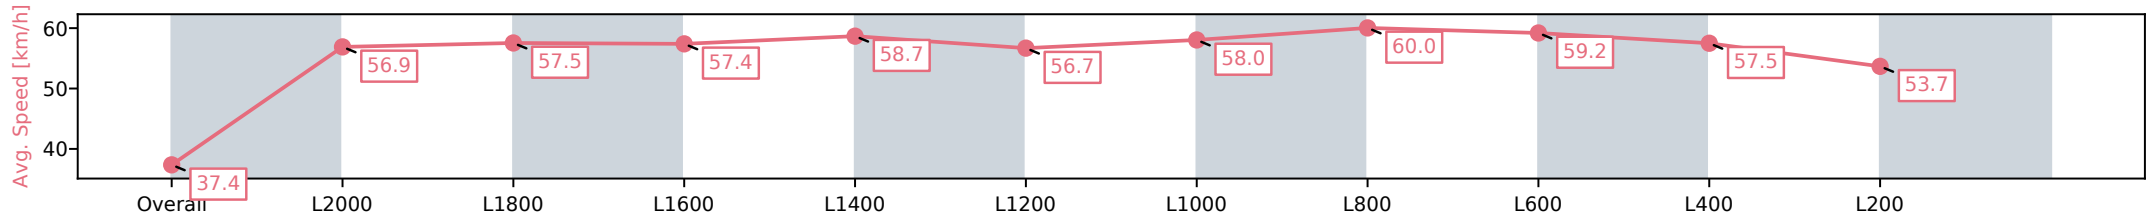

Sportsbet Gawler SA - Professional  
 Race 1: Adelaide Plains Bloodstock Maiden Plate - 2121m  
 07 October 2024 - 12:55PM  
 Track Rating: Good, Weather: Fine, Rail Position: +5m Entire

Section	Overall	L2000	L1800	L1600	L1400	L1200	L1000	L800	L600	L400	L200
Section Times	2:17.16 [3] (0:11.69)	2:05.47 [4] (0:12.64)	1:52.83 [5] (0:12.44)	1:40.39 [5] (0:12.55)	1:27.84 [5] (0:12.28)	1:15.56 [5] (0:12.70)	1:02.86 [6] (0:12.48)	0:50.38 [6] (0:12.23)	0:38.15 [3] (0:12.23)	0:25.92 [2] (0:12.57)	0:13.34 [2] (0:13.34)
Average Speed [km/h]	37.4	56.9	57.5	57.4	58.7	56.7	58.0	60.0	59.2	57.5	53.7
Top Speed [km/h]	57.1	57.9	59.3	59.2	59.5	57.9	60.2	61.7	60.0	58.9	56.1
Avg. Dist. to Rail [m]	1.1	0.7	1.1	0.8	1.3	1.1	1.9	2.8	1.7	1.9	4.5
Avg. Stride Freq. [Hz]	2.3	2.3	2.3	2.3	2.3	2.3	2.3	2.4	2.4	2.4	2.3
Avg. Stride Length [m]	5.7	6.8	6.8	6.9	7.0	7.0	7.1	7.0	6.8	6.8	6.5