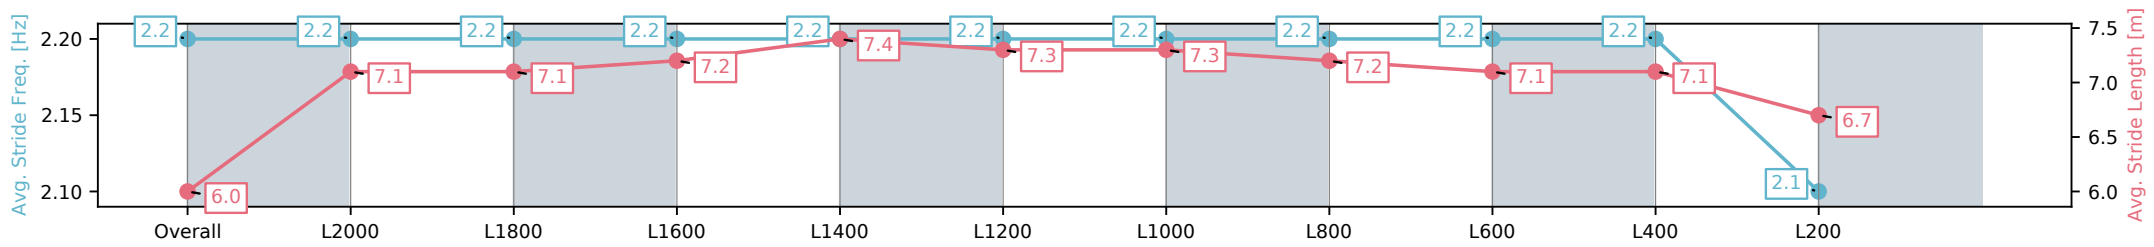

[ ] Ranking at each section and finish  
 -:-:- No data available at this section  
 NA No data available

Horse/Jockey Name	WHYS/Jade Doyle
Finish Rank	8
Fastest Section Time (Section)	0:12.41 (L1400)
Top Speed [km/h] (Section)	59.5 (L1800)
Race State	Finished

Sportsbet Gawler SA - Professional  
 Race 1: Adelaide Plains Bloodstock Maiden Plate - 2121m  
 07 October 2024 - 12:55PM  
 Track Rating: Good, Weather: Fine, Rail Position: +5m Entire

Section	Overall	L2000	L1800	L1600	L1400	L1200	L1000	L800	L600	L400	L200
Section Times	2:19.70 [8] (0:11.75)	2:07.95 [6] (0:12.65)	1:55.30 [6] (0:12.77)	1:42.53 [7] (0:12.70)	1:29.83 [8] (0:12.41)	1:17.42 [8] (0:12.55)	1:04.87 [8] (0:12.69)	0:52.18 [8] (0:12.56)	0:39.62 [8] (0:12.56)	0:27.05 [8] (0:13.03)	0:14.02 [8] (0:14.02)
Average Speed [km/h]	37.0	57.0	56.7	57.0	58.1	57.3	56.9	57.5	57.2	55.4	50.8
Top Speed [km/h]	57.3	58.4	59.5	58.0	59.3	58.7	57.8	58.4	57.9	56.9	53.0
Avg. Dist. to Rail [m]	5.1	2.2	0.8	1.1	0.9	0.2	0.5	0.8	0.2	0.5	0.1
Avg. Stride Freq. [Hz]	2.2	2.2	2.2	2.2	2.2	2.2	2.2	2.2	2.2	2.2	2.1
Avg. Stride Length [m]	6.0	7.1	7.1	7.2	7.4	7.3	7.3	7.2	7.1	7.1	6.7