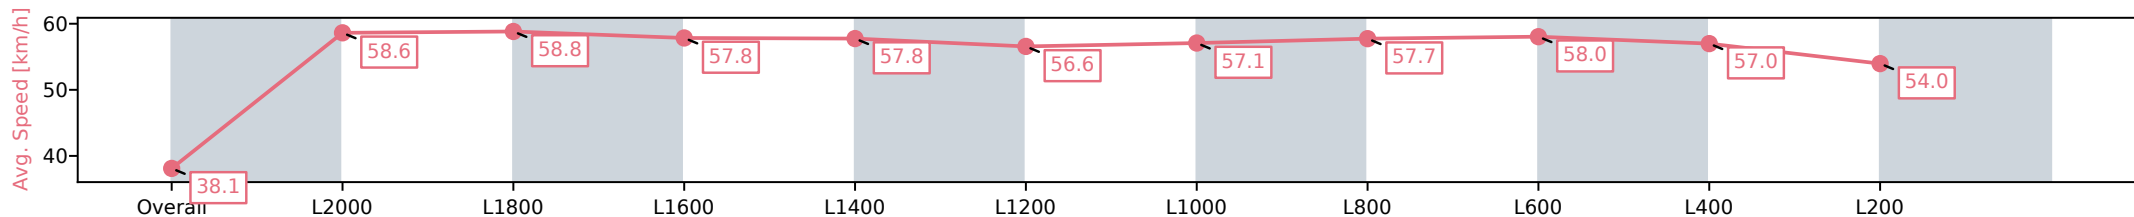

Horse/Jockey Name	MENACE TO SOBRIETY/Ben Price
Finish Rank	1
Fastest Section Time (Section)	0:12.16 (L1800)
Top Speed [km/h] (Section)	60.0 (L1800)
Race State	Finished

Sportsbet Gawler SA - Professional
Race 1: Adelaide Plains Bloodstock Maiden Plate - 2121m
07 October 2024 - 12:55PM
Track Rating: Good, Weather: Fine, Rail Position: +5m Entire

Section	Overall	L2000	L1800	L1600	L1400	L1200	L1000	L800	L600	L400	L200
Section Times	2:16.98 [1] (0:11.42)	2:05.56 [1] (0:12.32)	1:53.24 [1] (0:12.16)	1:41.08 [1] (0:12.39)	1:28.69 [1] (0:12.47)	1:16.22 [1] (0:12.71)	1:03.51 [1] (0:12.65)	0:50.86 [1] (0:12.56)	0:38.30 [1] (0:12.39)	0:25.91 [1] (0:12.65)	0:13.26 [1] (0:13.26)
Average Speed [km/h]	38.1	58.6	58.8	57.8	57.8	56.6	57.1	57.7	58.0	57.0	54.0
Top Speed [km/h]	58.2	59.5	60.0	59.1	58.5	57.7	57.5	58.4	58.7	58.1	55.7
Avg. Dist. to Rail [m]	4.1	1.8	0.8	0.7	0.4	0.2	0.8	0.8	0.3	0.6	0.9
Avg. Stride Freq. [Hz]	2.3	2.3	2.3	2.2	2.2	2.2	2.2	2.2	2.3	2.3	2.3
Avg. Stride Length [m]	5.8	7.2	7.2	7.3	7.4	7.2	7.3	7.2	7.1	6.8	6.5

- [ ] Ranking at each section and finish
- -:-:- No data available at this section
- NA No data available