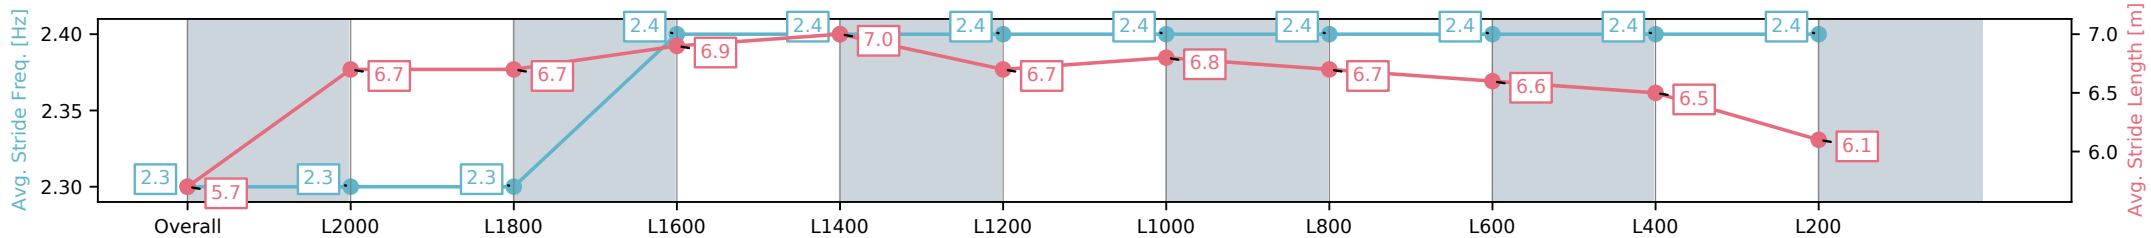

Sportsbet Gawler SA - Professional  
 Race 1: Adelaide Plains Bloodstock Maiden Plate - 2121m  
 07 October 2024 - 12:55PM  
 Track Rating: Good, Weather: Fine, Rail Position: +5m Entire

Section	Overall	L2000	L1800	L1600	L1400	L1200	L1000	L800	L600	L400	L200
Section Times	2:18.32 [5] (0:11.76)	2:06.56 [7] (0:12.73)	1:53.83 [7] (0:12.94)	1:40.89 [8] (0:12.16)	1:28.73 [7] (0:12.02)	1:16.71 [6] (0:12.63)	1:04.08 [5] (0:12.48)	0:51.60 [5] (0:12.43)	0:39.17 [5] (0:12.60)	0:26.57 [6] (0:12.85)	0:13.72 [5] (0:13.72)
Average Speed [km/h]	37.0	56.7	56.0	59.1	59.9	57.1	57.7	58.3	57.4	56.2	52.1
Top Speed [km/h]	54.0	57.9	58.1	60.3	60.7	58.3	58.5	58.9	58.9	58.0	55.2
Avg. Dist. to Rail [m]	7.0	2.2	1.1	0.2	0.4	0.1	0.6	1.0	1.2	1.6	1.5
Avg. Stride Freq. [Hz]	2.3	2.3	2.3	2.4	2.4	2.4	2.4	2.4	2.4	2.4	2.4
Avg. Stride Length [m]	5.7	6.7	6.7	6.9	7.0	6.7	6.8	6.7	6.6	6.5	6.1