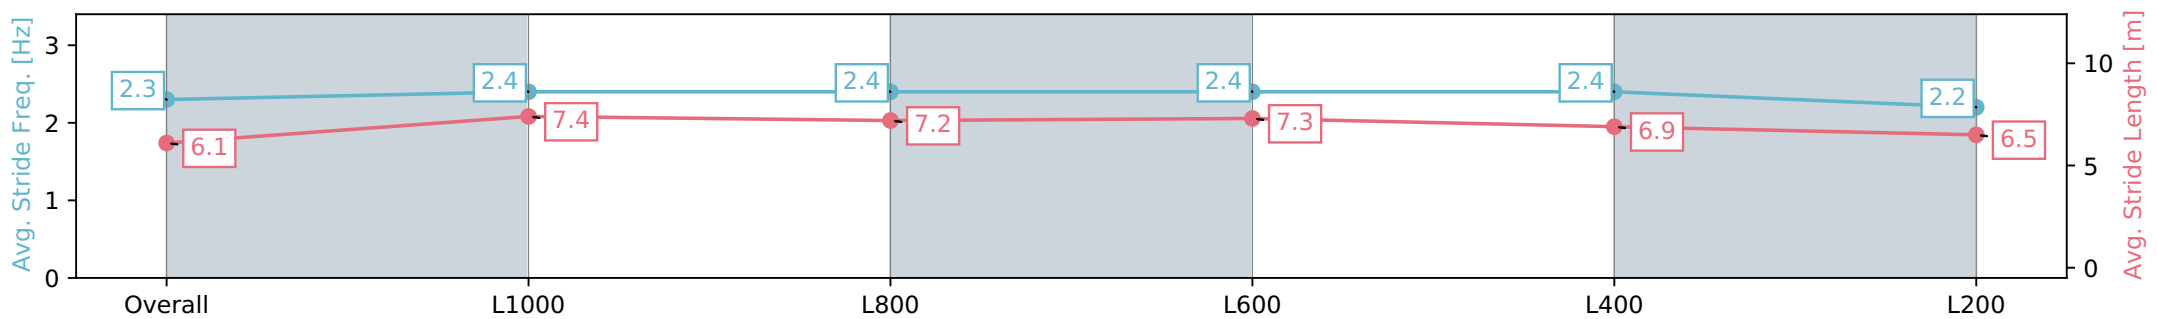

Report Created: Wed 07 August 2024 17:08:54 GMT+10 (Note: Timing is based on positional data)

- [] Ranking at each section and finish
- :-:- No data available at this section
- NA No data available

Horse/Jockey Name	SHIKANIC/Ben Price
Finish Rank	10
Fastest Section Time (Section)	0:11.25 (L1000)
Top Speed [km/h] (Section)	65.7 (Overall)
Race State	Finished

Sportsbet Gawler SA - Professional
 Race 7: Magain Fielke Real Estate Gawler Benchmark 56
 Handicap - 1200m

07 August 2024 - 4:45PM

Track Rating: Soft 5, Weather: Fine, Rail Position: True

Section	Overall	L1000	L800	L600	L400	L200
Section Times	1:15.19 [10] (0:14.28)	1:00.90 [2] (0:11.25)	0:49.65 [4] (0:11.63)	0:38.02 [4] (0:11.77)	0:26.25 [4] (0:12.32)	0:13.93 [4] (0:13.93)
Average Speed [km/h]	50.5	64.2	62.6	62.0	58.6	51.7
Top Speed [km/h]	64.3	65.7	64.2	63.2	62.3	55.2
Avg. Dist. to Rail [m]	11.4	3.1	1.8	2.3	3.1	4.7
Avg. Stride Freq. [Hz]	2.3	2.4	2.4	2.4	2.4	2.2
Avg. Stride Length [m]	6.1	7.4	7.2	7.3	6.9	6.5