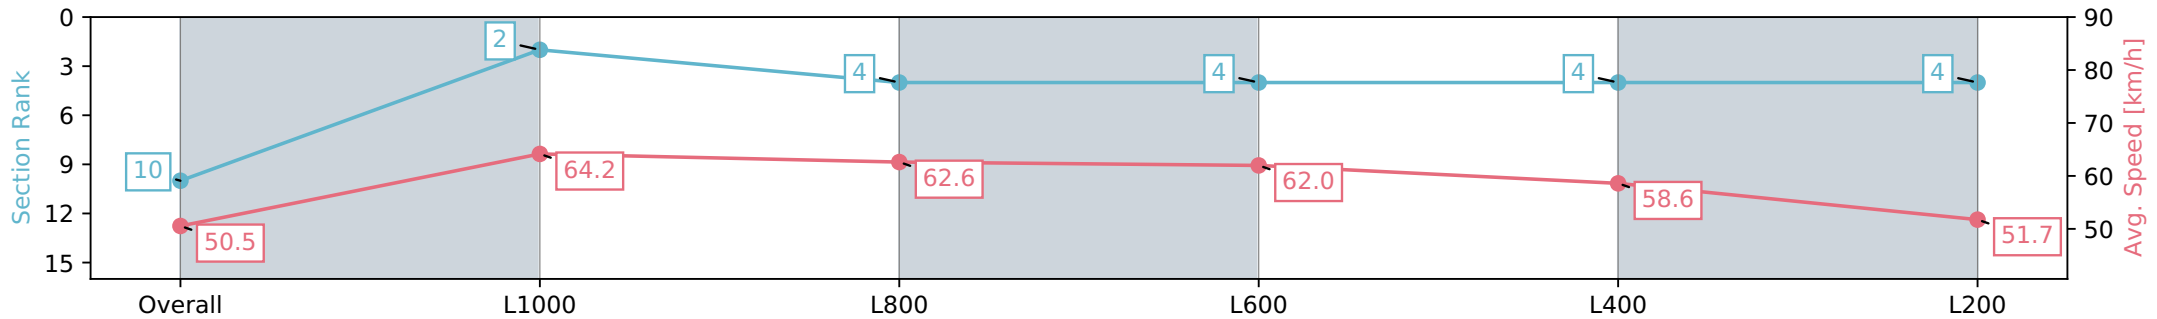

Horse/Jockey Name	SHIKANIC/Ben Price
Finish Rank	10
Fastest Section Time (Section)	0:11.25 (L1000)
Top Speed [km/h] (Section)	65.7 (Overall)
Race State	Finished

Sportsbet Gawler SA - Professional
Race 7: Magain Fielke Real Estate Gawler Benchmark 56
Handicap - 1200m

07 August 2024 - 4:45PM

Track Rating: Soft 5, Weather: Fine, Rail Position: True

Section	Overall	L1000	L800	L600	L400	L200
Section Times	1:15.19 [10] (0:14.28)	1:00.90 [2] (0:11.25)	0:49.65 [4] (0:11.63)	0:38.02 [4] (0:11.77)	0:26.25 [4] (0:12.32)	0:13.93 [4] (0:13.93)
Average Speed [km/h]	50.5	64.2	62.6	62.0	58.6	51.7
Top Speed [km/h]	64.3	65.7	64.2	63.2	62.3	55.2
Avg. Dist. to Rail [m]	11.4	3.1	1.8	2.3	3.1	4.7
Avg. Stride Freq. [Hz]	2.3	2.4	2.4	2.4	2.4	2.2
Avg. Stride Length [m]	6.1	7.4	7.2	7.3	6.9	6.5

- [ ] Ranking at each section and finish
- -:-:- No data available at this section
- NA No data available