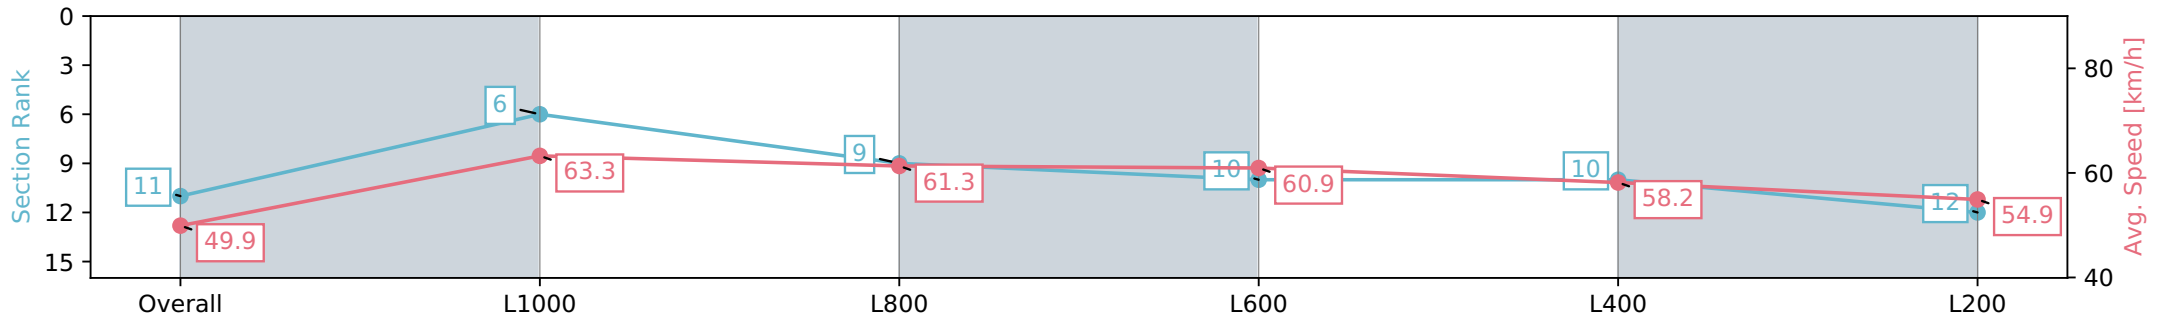

Horse/Jockey Name	ROYAL TELEPHONE/Alana Livesey
Finish Rank	11
Fastest Section Time (Section)	0:11.45 (L1000)
Top Speed [km/h] (Section)	65.0 (Overall)
Race State	Finished

Sportsbet Gawler SA - Professional
Race 7: Magain Fielke Real Estate Gawler Benchmark 56
Handicap - 1200m

07 August 2024 - 4:45PM

Track Rating: Soft 5, Weather: Fine, Rail Position: True

Section	Overall	L1000	L800	L600	L400	L200
Section Times	1:15.31 [11] (0:14.44)	1:00.87 [6] (0:11.45)	0:49.42 [9] (0:11.94)	0:37.48 [10] (0:11.95)	0:25.53 [10] (0:12.47)	0:13.06 [12] (0:13.06)
Average Speed [km/h]	49.9	63.3	61.3	60.9	58.2	54.9
Top Speed [km/h]	62.7	65.0	63.2	63.2	60.8	55.8
Avg. Dist. to Rail [m]	3.9	3.0	2.4	2.4	3.0	4.0
Avg. Stride Freq. [Hz]	2.4	2.5	2.4	2.4	2.4	2.3
Avg. Stride Length [m]	5.8	7.0	7.0	7.0	6.8	6.6

- [ ] Ranking at each section and finish
- -:-:- No data available at this section
- NA No data available