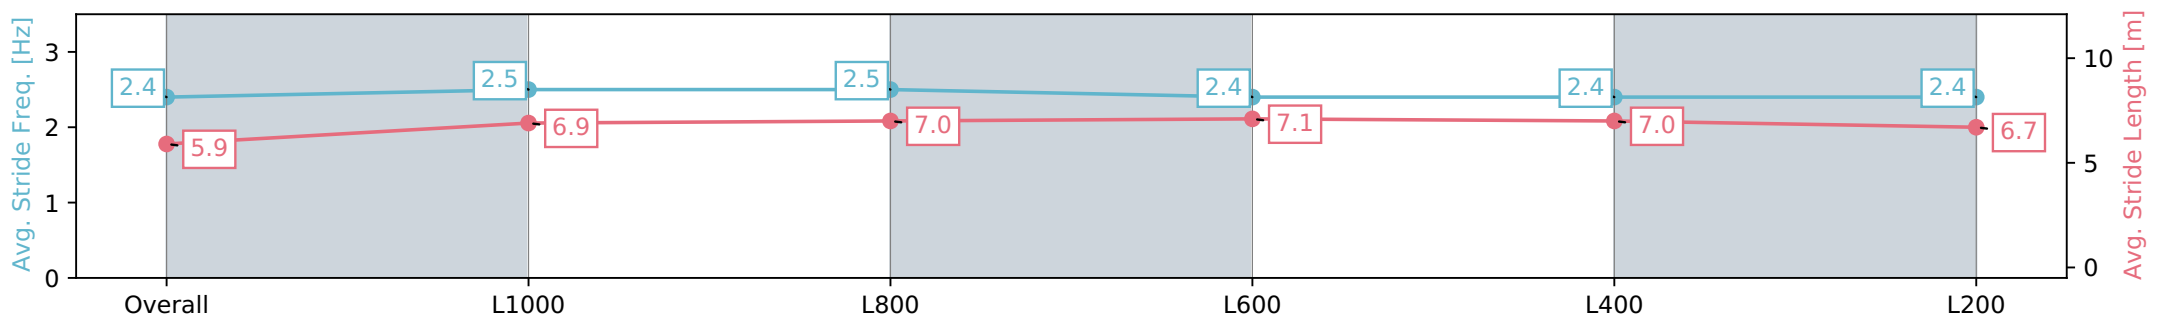

Section	Overall	L1000	L800	L600	L400	L200
Section Times	1:13.60 [1] (0:14.31)	0:59.29 [4] (0:11.20)	0:48.09 [3] (0:11.50)	0:36.59 [3] (0:11.85)	0:24.74 [3] (0:12.16)	0:12.58 [2] (0:12.57)
Average Speed [km/h]	50.4	63.8	62.4	61.4	59.9	57.2
Top Speed [km/h]	64.3	66.3	64.9	63.2	60.9	58.9
Avg. Dist. to Rail [m]	1.5	2.2	1.2	2.7	3.1	2.3
Avg. Stride Freq. [Hz]	2.4	2.5	2.5	2.4	2.4	2.4
Avg. Stride Length [m]	5.9	6.9	7.0	7.1	7.0	6.7