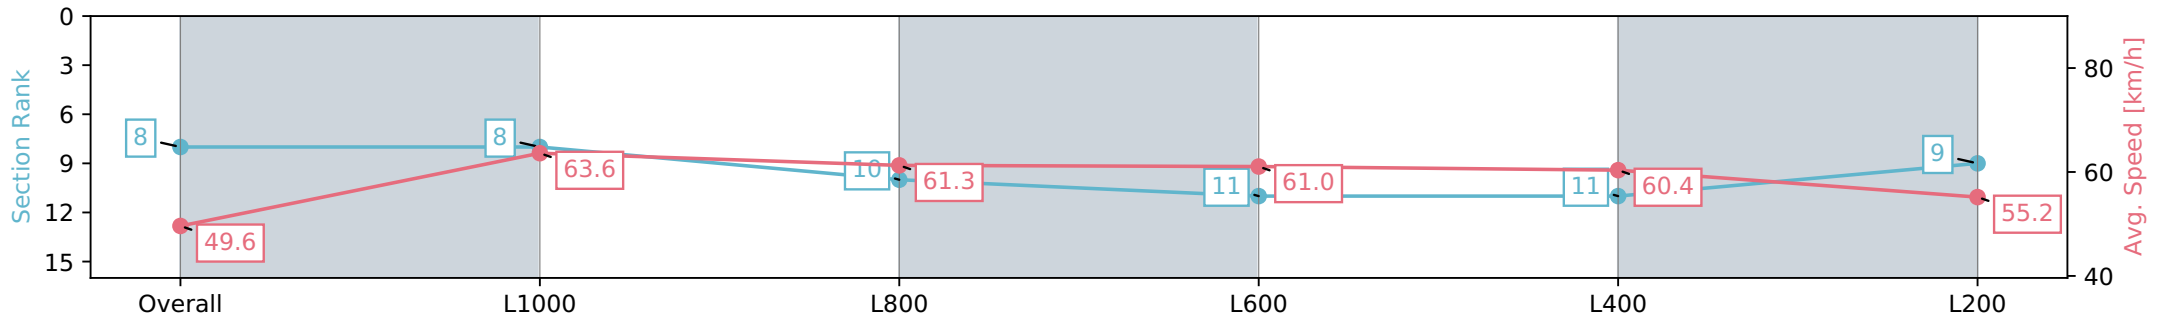

Horse/Jockey Name	EVEN SHARPER/Taylor Johnstone
Finish Rank	8
Fastest Section Time (Section)	0:11.38 (L1000)
Top Speed [km/h] (Section)	65.4 (Overall)
Race State	Finished

Sportsbet Gawler SA - Professional
Race 7: Magain Fielke Real Estate Gawler Benchmark 56
Handicap - 1200m

07 August 2024 - 4:45PM

Track Rating: Soft 5, Weather: Fine, Rail Position: True

Section	Overall	L1000	L800	L600	L400	L200
Section Times	1:14.99 [8] (0:14.54)	1:00.45 [8] (0:11.38)	0:49.07 [10] (0:11.92)	0:37.15 [11] (0:11.99)	0:25.16 [11] (0:12.10)	0:13.06 [9] (0:13.06)
Average Speed [km/h]	49.6	63.6	61.3	61.0	60.4	55.2
Top Speed [km/h]	64.3	65.4	62.9	62.3	62.3	58.3
Avg. Dist. to Rail [m]	7.9	2.7	2.3	4.0	6.4	7.7
Avg. Stride Freq. [Hz]	2.4	2.5	2.4	2.4	2.4	2.3
Avg. Stride Length [m]	5.9	7.1	7.1	7.1	7.0	6.6

Report Created: Wed 07 August 2024 17:08:52 GMT+10 (Note: Timing is based on positional data)

- [ ] Ranking at each section and finish
- -:-:- No data available at this section
- NA No data available