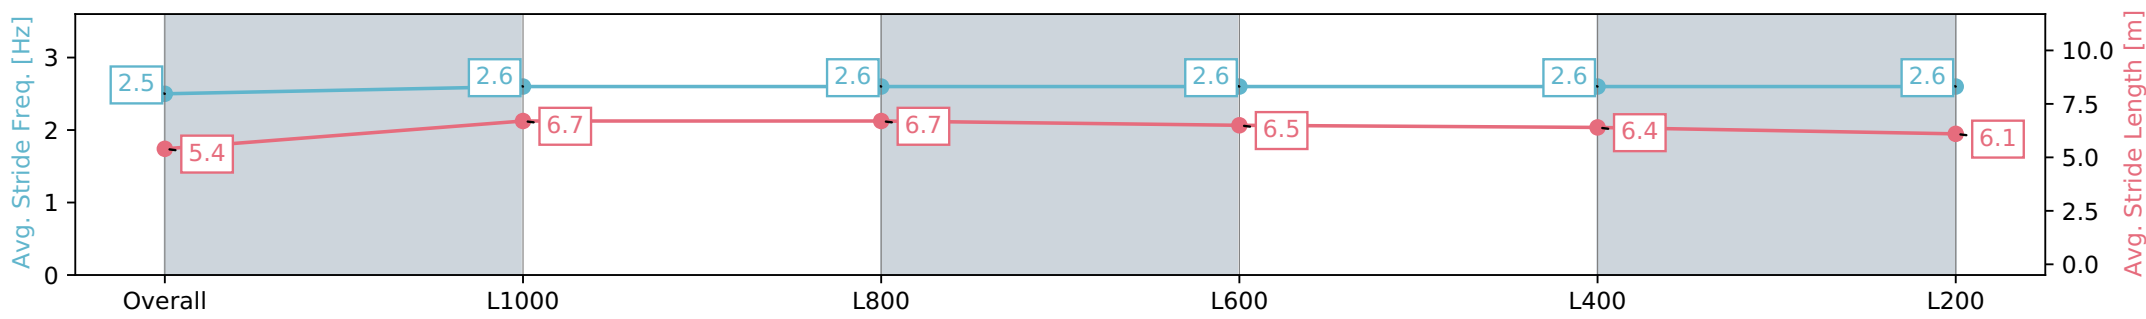

Sportsbet Gawler SA - Professional
 Race 7: Magain Fielke Real Estate Gawler Benchmark 56
 Handicap - 1200m

07 August 2024 - 4:45PM

Track Rating: Soft 5, Weather: Fine, Rail Position: True

Section	Overall	L1000	L800	L600	L400	L200
Section Times	1:14.54 [5] (0:14.95)	0:59.59 [13] (0:11.24)	0:48.35 [13] (0:11.56)	0:36.78 [9] (0:11.78)	0:25.00 [8] (0:12.09)	0:12.91 [8] (0:12.91)
Average Speed [km/h]	48.1	64.1	61.4	61.2	59.9	55.8
Top Speed [km/h]	62.6	64.9	63.5	62.5	62.1	58.5
Avg. Dist. to Rail [m]	3.5	1.0	1.6	0.3	4.0	8.0
Avg. Stride Freq. [Hz]	2.5	2.6	2.6	2.6	2.6	2.6
Avg. Stride Length [m]	5.4	6.7	6.7	6.5	6.4	6.1