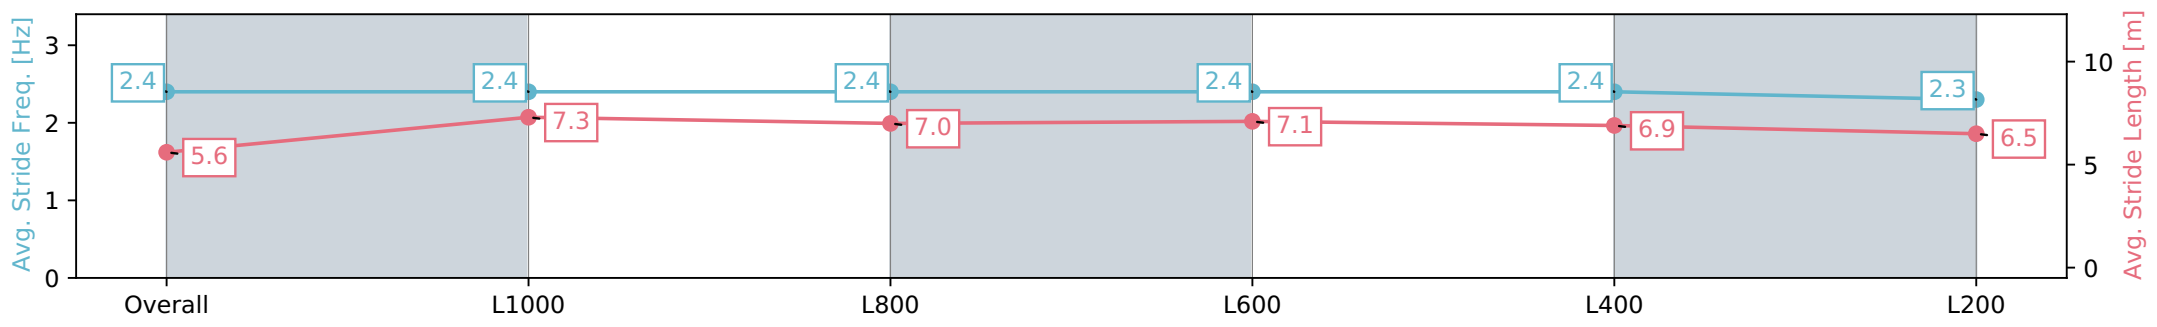

Horse/Jockey Name	SOMEWATT FABULOUS/Brooke King
Finish Rank	6
Fastest Section Time (Section)	0:11.20 (L1000)
Top Speed [km/h] (Section)	65.2 (Overall)
Race State	Finished

Sportsbet Gawler SA - Professional
Race 7: Magain Fielke Real Estate Gawler Benchmark 56
Handicap - 1200m

07 August 2024 - 4:45PM

Track Rating: Soft 5, Weather: Fine, Rail Position: True

Section	Overall	L1000	L800	L600	L400	L200
Section Times	1:14.61 [6] (0:14.59)	1:00.02 [9] (0:11.20)	0:48.82 [6] (0:11.87)	0:36.95 [7] (0:11.69)	0:25.26 [6] (0:12.15)	0:13.11 [7] (0:13.11)
Average Speed [km/h]	49.3	64.3	61.4	61.7	59.3	54.7
Top Speed [km/h]	63.5	65.2	62.2	62.5	62.5	56.6
Avg. Dist. to Rail [m]	2.8	0.8	1.2	0.4	1.6	2.1
Avg. Stride Freq. [Hz]	2.4	2.4	2.4	2.4	2.4	2.3
Avg. Stride Length [m]	5.6	7.3	7.0	7.1	6.9	6.5

- [ ] Ranking at each section and finish
- -:-:- No data available at this section
- NA No data available