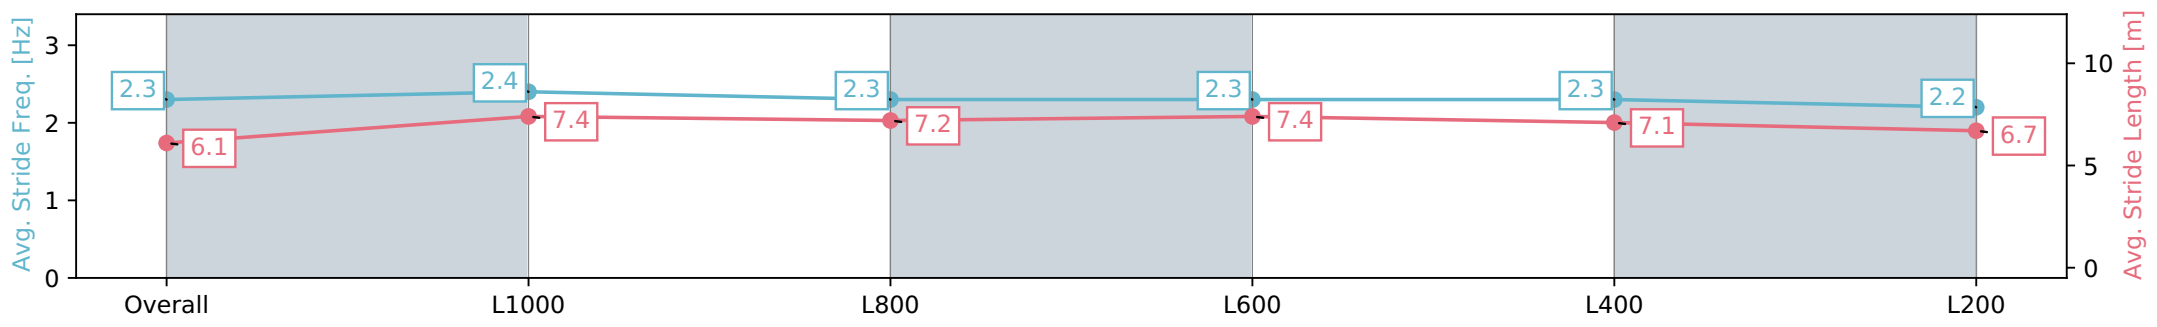

Horse/Jockey Name	FRESH AIR FRED/Caitlin Jones
Finish Rank	13
Fastest Section Time (Section)	0:11.40 (L1000)
Top Speed [km/h] (Section)	64.2 (Overall)
Race State	Finished

Sportsbet Gawler SA - Professional
Race 7: Magain Fielke Real Estate Gawler Benchmark 56
Handicap - 1200m
07 August 2024 - 4:45PM
Track Rating: Soft 5, Weather: Fine, Rail Position: True

Section	Overall	L1000	L800	L600	L400	L200
Section Times	1:15.57 [13] (0:14.32)	1:01.25 [5] (0:11.40)	0:49.85 [5] (0:12.00)	0:37.85 [8] (0:11.92)	0:25.93 [9] (0:12.43)	0:13.50 [11] (0:13.50)
Average Speed [km/h]	50.4	63.4	61.5	61.4	58.6	53.3
Top Speed [km/h]	62.7	64.2	62.8	62.6	60.2	56.2
Avg. Dist. to Rail [m]	5.2	1.5	3.4	3.8	6.7	7.6
Avg. Stride Freq. [Hz]	2.3	2.4	2.3	2.3	2.3	2.2
Avg. Stride Length [m]	6.1	7.4	7.2	7.4	7.1	6.7

Report Created: Wed 07 August 2024 17:09:07 GMT+10 (Note: Timing is based on positional data)

- [ ] Ranking at each section and finish
- -:-:- No data available at this section
- NA No data available