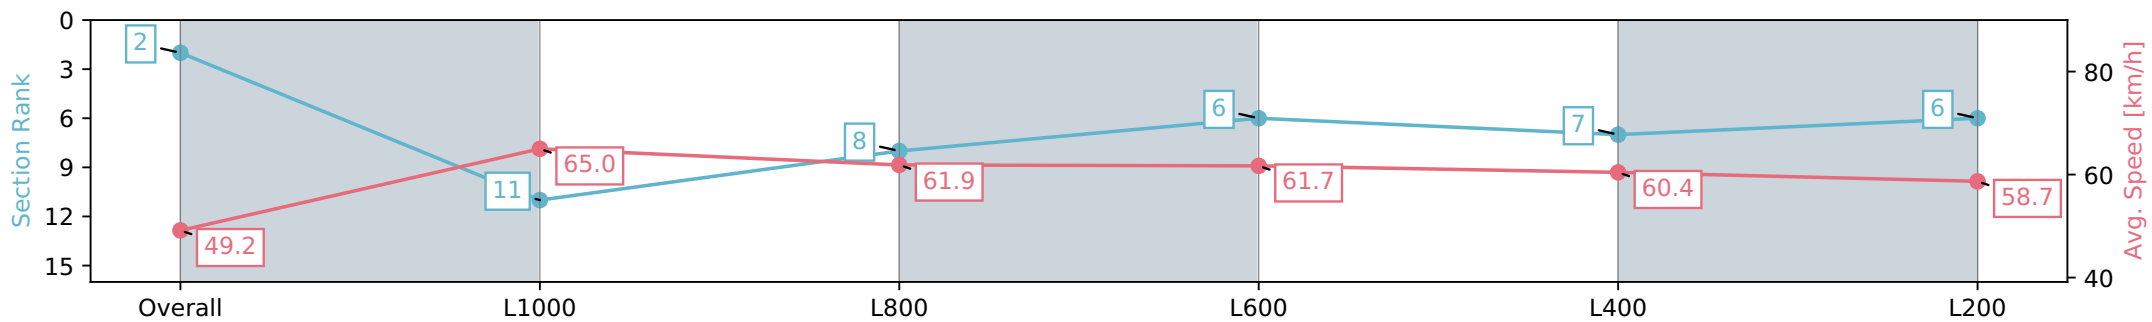

Horse/Jockey Name	FUN FOREVER/Alan Lai
Finish Rank	2
Fastest Section Time (Section)	0:11.20 (L1000)
Top Speed [km/h] (Section)	67.3 (Overall)
Race State	Finished

Sportsbet Gawler SA - Professional
Race 7: Magain Fielke Real Estate Gawler Benchmark 56
Handicap - 1200m

07 August 2024 - 4:45PM

Track Rating: Soft 5, Weather: Fine, Rail Position: True

Section	Overall	L1000	L800	L600	L400	L200
Section Times	1:13.63 [2] (0:14.69)	0:58.94 [11] (0:11.20)	0:47.74 [8] (0:11.76)	0:35.98 [6] (0:11.76)	0:24.22 [7] (0:11.96)	0:12.26 [6] (0:12.26)
Average Speed [km/h]	49.2	65.0	61.9	61.7	60.4	58.7
Top Speed [km/h]	65.2	67.3	63.5	63.3	62.7	61.8
Avg. Dist. to Rail [m]	7.4	2.4	2.0	0.9	3.9	5.5
Avg. Stride Freq. [Hz]	2.4	2.5	2.4	2.4	2.5	2.5
Avg. Stride Length [m]	5.7	7.2	6.9	7.0	6.6	6.6

- [ ] Ranking at each section and finish
- -:-:- No data available at this section
- NA No data available