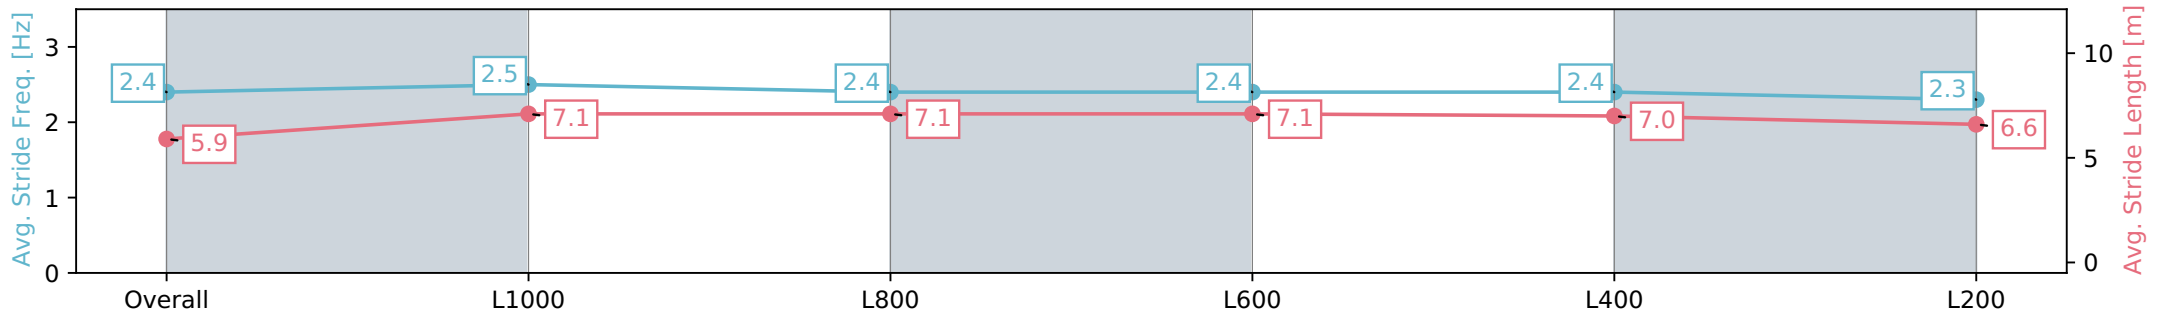

Sportsbet Gawler SA - Professional
 Race 7: Magain Fielke Real Estate Gawler Benchmark 56
 Handicap - 1200m

07 August 2024 - 4:45PM

Track Rating: Soft 5, Weather: Fine, Rail Position: True

Section	Overall	L1000	L800	L600	L400	L200
Section Times	1:14.61 [7] (0:14.51)	1:00.10 [7] (0:11.35)	0:48.75 [7] (0:11.59)	0:37.16 [5] (0:11.72)	0:25.44 [5] (0:12.16)	0:13.28 [5] (0:13.28)
Average Speed [km/h]	49.5	63.9	62.7	61.6	59.6	54.2
Top Speed [km/h]	63.6	65.7	63.7	62.8	61.7	56.6
Avg. Dist. to Rail [m]	1.4	2.6	1.0	1.1	4.1	6.5
Avg. Stride Freq. [Hz]	2.3	2.4	2.4	2.3	2.4	2.3
Avg. Stride Length [m]	6.0	7.4	7.3	7.4	7.0	6.5

- [] Ranking at each section and finish
- :-:- No data available at this section
- NA No data available

Horse/Jockey Name	EVEN SHARPER/Taylor Johnstone
Finish Rank	8
Fastest Section Time (Section)	0:11.38 (L1000)
Top Speed [km/h] (Section)	65.4 (Overall)
Race State	Finished

Sportsbet Gawler SA - Professional
 Race 7: Magain Fielke Real Estate Gawler Benchmark 56
 Handicap - 1200m

07 August 2024 - 4:45PM

Track Rating: Soft 5, Weather: Fine, Rail Position: True

Section	Overall	L1000	L800	L600	L400	L200
Section Times	1:14.99 [8] (0:14.54)	1:00.45 [8] (0:11.38)	0:49.07 [10] (0:11.92)	0:37.15 [11] (0:11.99)	0:25.16 [11] (0:12.10)	0:13.06 [9] (0:13.06)
Average Speed [km/h]	49.6	63.6	61.3	61.0	60.4	55.2
Top Speed [km/h]	64.3	65.4	62.9	62.3	62.3	58.3
Avg. Dist. to Rail [m]	7.9	2.7	2.3	4.0	6.4	7.7
Avg. Stride Freq. [Hz]	2.4	2.5	2.4	2.4	2.4	2.3
Avg. Stride Length [m]	5.9	7.1	7.1	7.1	7.0	6.6