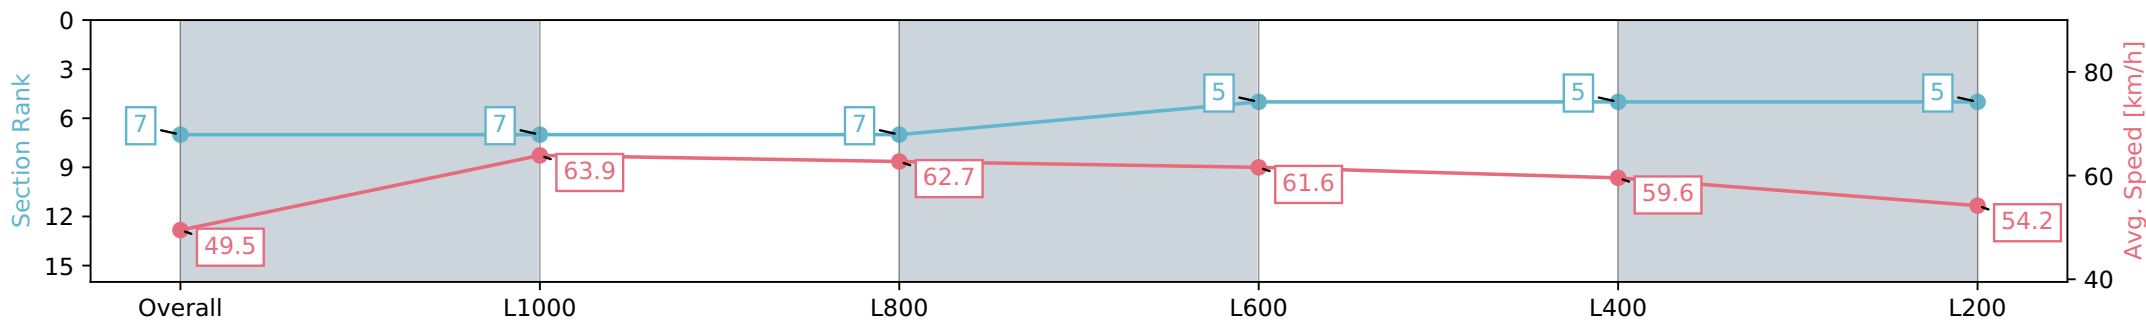

Horse/Jockey Name	MILLIVOY/Jake Toeroek
Finish Rank	7
Fastest Section Time (Section)	0:11.35 (L1000)
Top Speed [km/h] (Section)	65.7 (Overall)
Race State	Finished

Sportsbet Gawler SA - Professional
Race 7: Magain Fielke Real Estate Gawler Benchmark 56
Handicap - 1200m

07 August 2024 - 4:45PM

Track Rating: Soft 5, Weather: Fine, Rail Position: True

Section	Overall	L1000	L800	L600	L400	L200
Section Times	1:14.61 [7] (0:14.51)	1:00.10 [7] (0:11.35)	0:48.75 [7] (0:11.59)	0:37.16 [5] (0:11.72)	0:25.44 [5] (0:12.16)	0:13.28 [5] (0:13.28)
Average Speed [km/h]	49.5	63.9	62.7	61.6	59.6	54.2
Top Speed [km/h]	63.6	65.7	63.7	62.8	61.7	56.6
Avg. Dist. to Rail [m]	1.4	2.6	1.0	1.1	4.1	6.5
Avg. Stride Freq. [Hz]	2.3	2.4	2.4	2.3	2.4	2.3
Avg. Stride Length [m]	6.0	7.4	7.3	7.4	7.0	6.5

- [ ] Ranking at each section and finish
- -:-:- No data available at this section
- NA No data available