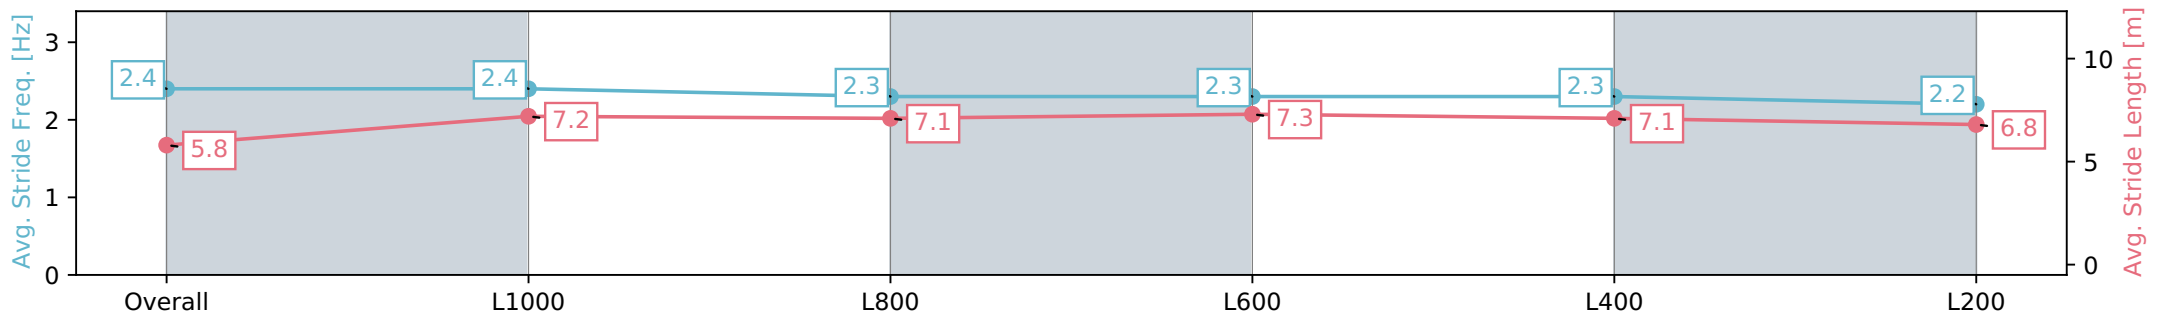

Horse/Jockey Name	RUBBLE/Tala Hutchinson
Finish Rank	12
Fastest Section Time (Section)	0:11.42 (L1000)
Top Speed [km/h] (Section)	64.9 (Overall)
Race State	Finished

Sportsbet Gawler SA - Professional
Race 7: Magain Fielke Real Estate Gawler Benchmark 56
Handicap - 1200m

07 August 2024 - 4:45PM

Track Rating: Soft 5, Weather: Fine, Rail Position: True

Section	Overall	L1000	L800	L600	L400	L200
Section Times	1:15.48 [12] (0:14.60)	1:00.88 [10] (0:11.42)	0:49.46 [11] (0:12.07)	0:37.39 [13] (0:11.99)	0:25.40 [13] (0:12.28)	0:13.11 [13] (0:13.11)
Average Speed [km/h]	49.5	63.3	60.8	61.2	59.0	54.9
Top Speed [km/h]	63.7	64.9	62.0	62.3	60.3	57.7
Avg. Dist. to Rail [m]	7.3	2.6	2.9	3.9	5.6	8.7
Avg. Stride Freq. [Hz]	2.4	2.4	2.3	2.3	2.3	2.2
Avg. Stride Length [m]	5.8	7.2	7.1	7.3	7.1	6.8

Report Created: Wed 07 August 2024 17:09:04 GMT+10 (Note: Timing is based on positional data)

- [ ] Ranking at each section and finish
- -:-:- No data available at this section
- NA No data available