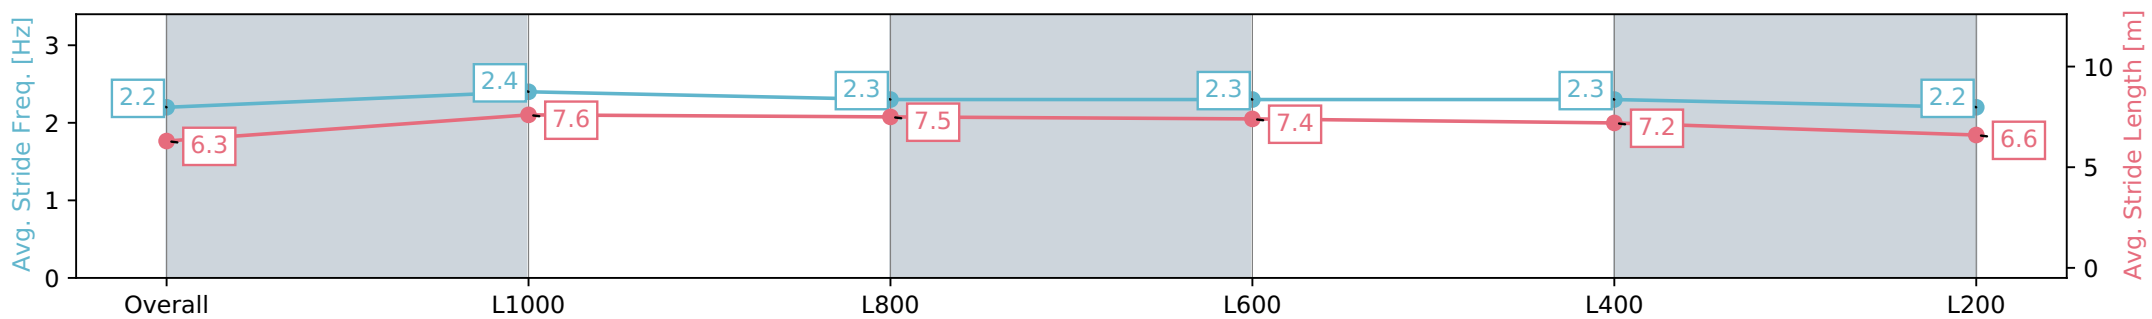

Sportsbet Gawler SA - Professional
 Race 7: Magain Fielke Real Estate Gawler Benchmark 56
 Handicap - 1200m

07 August 2024 - 4:45PM

Track Rating: Soft 5, Weather: Fine, Rail Position: True

Section	Overall	L1000	L800	L600	L400	L200
Section Times	1:14.45 [4] (0:14.28)	1:00.16 [2] (0:11.20)	0:48.96 [2] (0:11.43)	0:37.53 [2] (0:11.81)	0:25.72 [1] (0:12.31)	0:13.41 [3] (0:13.41)
Average Speed [km/h]	50.4	64.2	62.7	61.3	58.7	53.7
Top Speed [km/h]	65.0	65.2	63.8	62.7	60.8	57.0
Avg. Dist. to Rail [m]	8.0	1.8	0.8	1.1	3.2	5.1
Avg. Stride Freq. [Hz]	2.2	2.4	2.3	2.3	2.3	2.2
Avg. Stride Length [m]	6.3	7.6	7.5	7.4	7.2	6.6