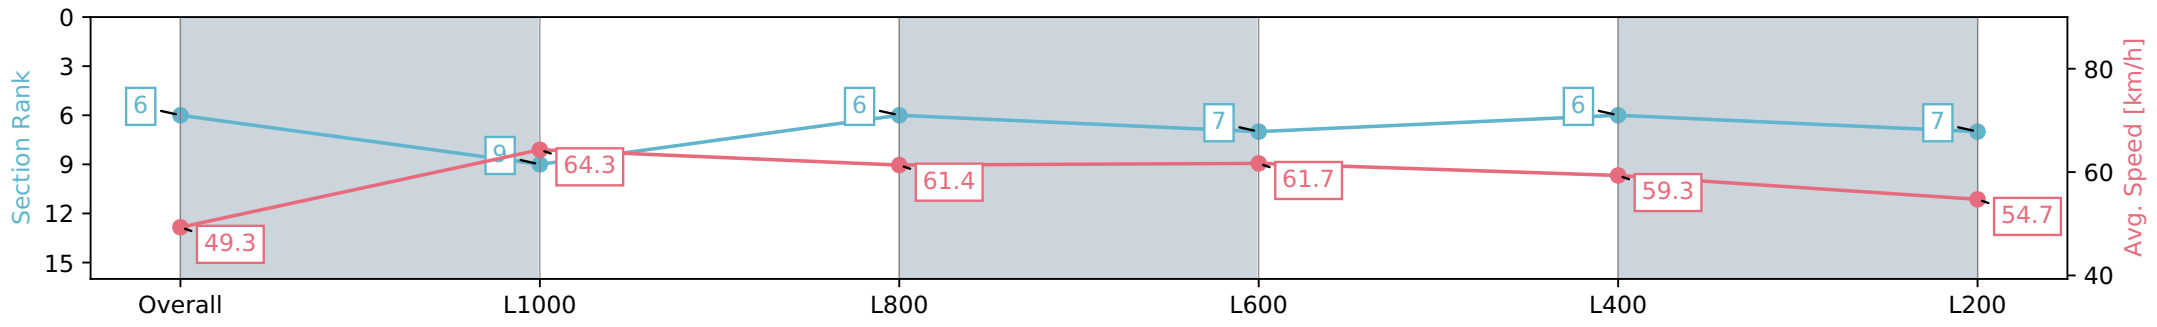

Horse/Jockey Name	SOMEWATT FABULOUS/Brooke King
Finish Rank	6
Fastest Section Time (Section)	0:11.20 (L1000)
Top Speed [km/h] (Section)	65.2 (Overall)
Race State	Finished

Sportsbet Gawler SA - Professional
Race 7: Magain Fielke Real Estate Gawler Benchmark 56
Handicap - 1200m

07 August 2024 - 4:45PM

Track Rating: Soft 5, Weather: Fine, Rail Position: True

Section	Overall	L1000	L800	L600	L400	L200
Section Times	1:14.61 [6] (0:14.59)	1:00.02 [9] (0:11.20)	0:48.82 [6] (0:11.87)	0:36.95 [7] (0:11.69)	0:25.26 [6] (0:12.15)	0:13.11 [7] (0:13.11)
Average Speed [km/h]	49.3	64.3	61.4	61.7	59.3	54.7
Top Speed [km/h]	63.5	65.2	62.2	62.5	62.5	56.6
Avg. Dist. to Rail [m]	2.8	0.8	1.2	0.4	1.6	2.1
Avg. Stride Freq. [Hz]	2.4	2.4	2.4	2.4	2.4	2.3
Avg. Stride Length [m]	5.6	7.3	7.0	7.1	6.9	6.5

- [ ] Ranking at each section and finish
- -:-:- No data available at this section
- NA No data available