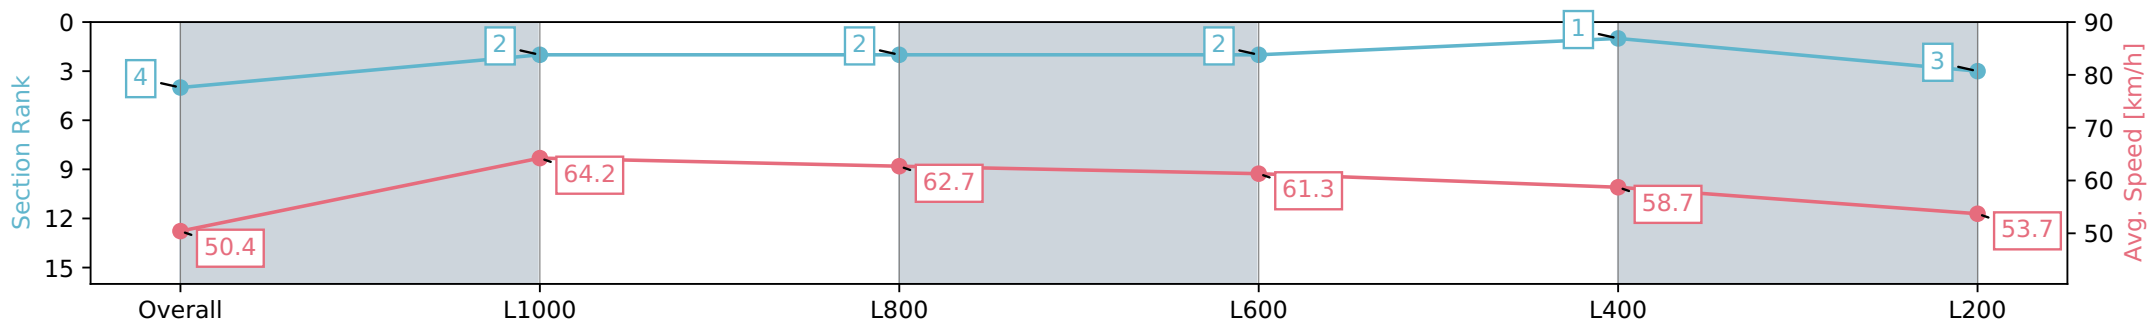

Sportsbet Gawler SA - Professional
 Race 7: Magain Fielke Real Estate Gawler Benchmark 56
 Handicap - 1200m

07 August 2024 - 4:45PM

Track Rating: Soft 5, Weather: Fine, Rail Position: True

Section	Overall	L1000	L800	L600	L400	L200
Section Times	1:14.45 [4] (0:14.28)	1:00.16 [2] (0:11.20)	0:48.96 [2] (0:11.43)	0:37.53 [2] (0:11.81)	0:25.72 [1] (0:12.31)	0:13.41 [3] (0:13.41)
Average Speed [km/h]	50.4	64.2	62.7	61.3	58.7	53.7
Top Speed [km/h]	65.0	65.2	63.8	62.7	60.8	57.0
Avg. Dist. to Rail [m]	8.0	1.8	0.8	1.1	3.2	5.1
Avg. Stride Freq. [Hz]	2.2	2.4	2.3	2.3	2.3	2.2
Avg. Stride Length [m]	6.3	7.6	7.5	7.4	7.2	6.6