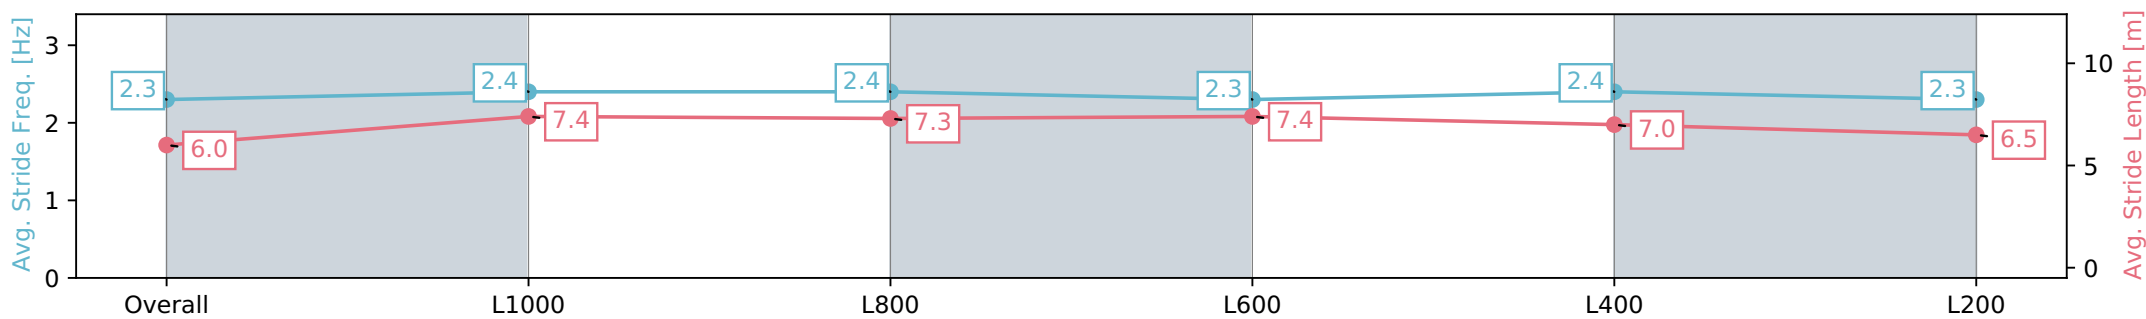

- [] Ranking at each section and finish
- :-:- No data available at this section
- NA No data available

Horse/Jockey Name	MILLIVOY/Jake Toeroek
Finish Rank	7
Fastest Section Time (Section)	0:11.35 (L1000)
Top Speed [km/h] (Section)	65.7 (Overall)
Race State	Finished

Sportsbet Gawler SA - Professional
 Race 7: Magain Fielke Real Estate Gawler Benchmark 56
 Handicap - 1200m

07 August 2024 - 4:45PM

Track Rating: Soft 5, Weather: Fine, Rail Position: True

Section	Overall	L1000	L800	L600	L400	L200
Section Times	1:14.61 [7] (0:14.51)	1:00.10 [7] (0:11.35)	0:48.75 [7] (0:11.59)	0:37.16 [5] (0:11.72)	0:25.44 [5] (0:12.16)	0:13.28 [5] (0:13.28)
Average Speed [km/h]	49.5	63.9	62.7	61.6	59.6	54.2
Top Speed [km/h]	63.6	65.7	63.7	62.8	61.7	56.6
Avg. Dist. to Rail [m]	1.4	2.6	1.0	1.1	4.1	6.5
Avg. Stride Freq. [Hz]	2.3	2.4	2.4	2.3	2.4	2.3
Avg. Stride Length [m]	6.0	7.4	7.3	7.4	7.0	6.5