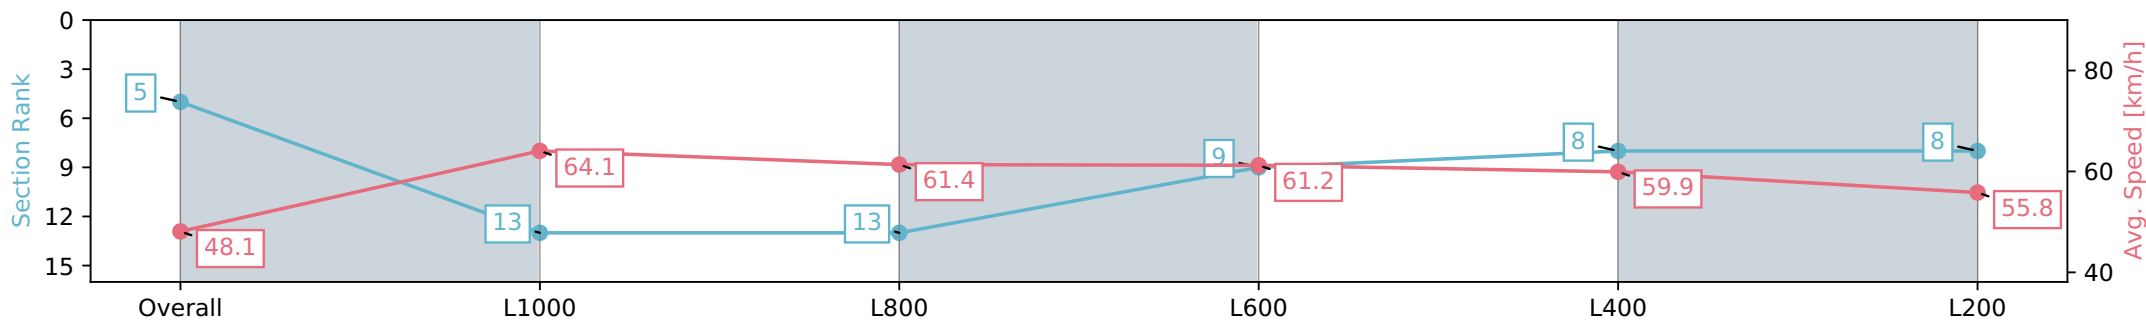

Sportsbet Gawler SA - Professional
 Race 7: Magain Fielke Real Estate Gawler Benchmark 56
 Handicap - 1200m

07 August 2024 - 4:45PM

Track Rating: Soft 5, Weather: Fine, Rail Position: True

Section	Overall	L1000	L800	L600	L400	L200
Section Times	1:14.54 [5] (0:14.95)	0:59.59 [13] (0:11.24)	0:48.35 [13] (0:11.56)	0:36.78 [9] (0:11.78)	0:25.00 [8] (0:12.09)	0:12.91 [8] (0:12.91)
Average Speed [km/h]	48.1	64.1	61.4	61.2	59.9	55.8
Top Speed [km/h]	62.6	64.9	63.5	62.5	62.1	58.5
Avg. Dist. to Rail [m]	3.5	1.0	1.6	0.3	4.0	8.0
Avg. Stride Freq. [Hz]	2.5	2.6	2.6	2.6	2.6	2.6
Avg. Stride Length [m]	5.4	6.7	6.7	6.5	6.4	6.1