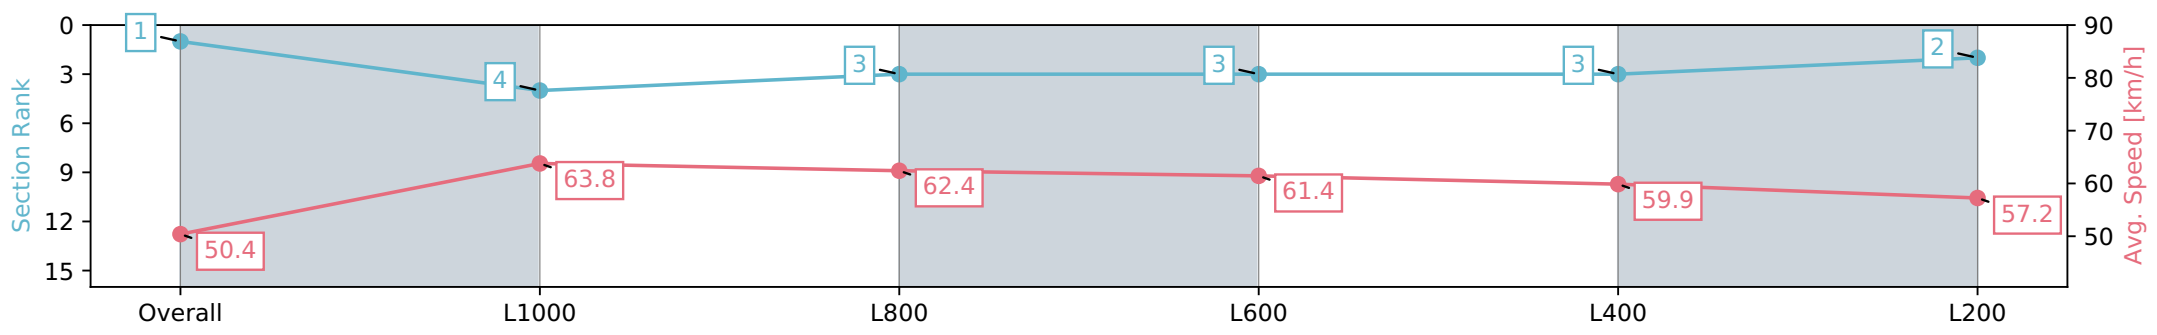

Section	Overall	L1000	L800	L600	L400	L200
Section Times	1:13.60 [1] (0:14.31)	0:59.29 [4] (0:11.20)	0:48.09 [3] (0:11.50)	0:36.59 [3] (0:11.85)	0:24.74 [3] (0:12.16)	0:12.58 [2] (0:12.57)
Average Speed [km/h]	50.4	63.8	62.4	61.4	59.9	57.2
Top Speed [km/h]	64.3	66.3	64.9	63.2	60.9	58.9
Avg. Dist. to Rail [m]	1.5	2.2	1.2	2.7	3.1	2.3
Avg. Stride Freq. [Hz]	2.4	2.5	2.5	2.4	2.4	2.4
Avg. Stride Length [m]	5.9	6.9	7.0	7.1	7.0	6.7