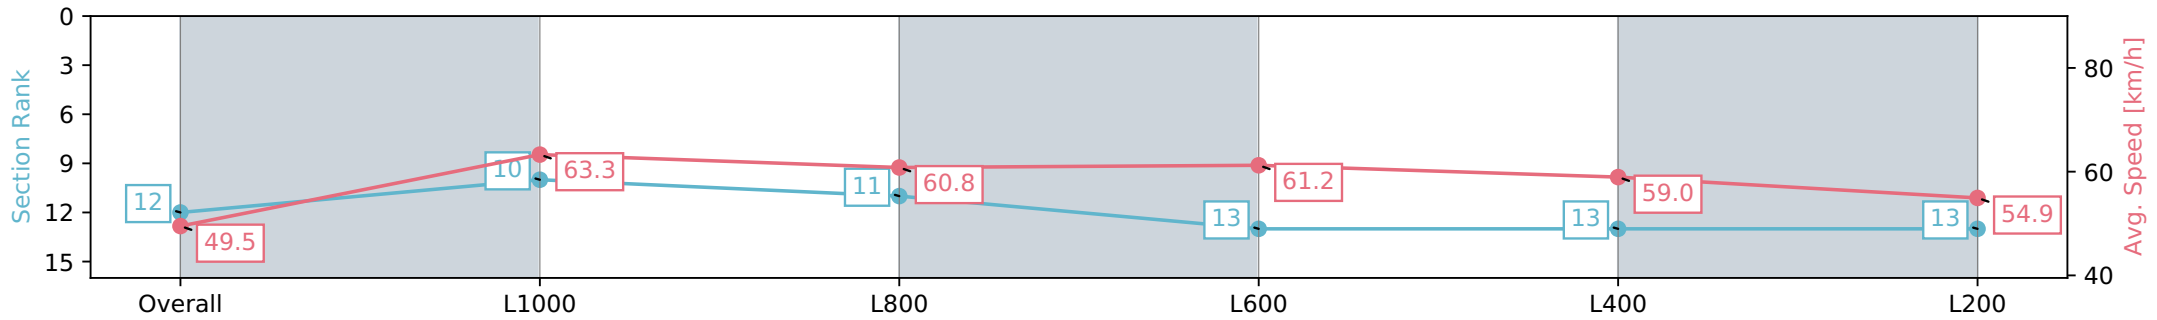

Horse/Jockey Name	RUBBLE/Tala Hutchinson
Finish Rank	12
Fastest Section Time (Section)	0:11.42 (L1000)
Top Speed [km/h] (Section)	64.9 (Overall)
Race State	Finished

Sportsbet Gawler SA - Professional
Race 7: Magain Fielke Real Estate Gawler Benchmark 56
Handicap - 1200m

07 August 2024 - 4:45PM

Track Rating: Soft 5, Weather: Fine, Rail Position: True

Section	Overall	L1000	L800	L600	L400	L200
Section Times	1:15.48 [12] (0:14.60)	1:00.88 [10] (0:11.42)	0:49.46 [11] (0:12.07)	0:37.39 [13] (0:11.99)	0:25.40 [13] (0:12.28)	0:13.11 [13] (0:13.11)
Average Speed [km/h]	49.5	63.3	60.8	61.2	59.0	54.9
Top Speed [km/h]	63.7	64.9	62.0	62.3	60.3	57.7
Avg. Dist. to Rail [m]	7.3	2.6	2.9	3.9	5.6	8.7
Avg. Stride Freq. [Hz]	2.4	2.4	2.3	2.3	2.3	2.2
Avg. Stride Length [m]	5.8	7.2	7.1	7.3	7.1	6.8

Report Created: Wed 07 August 2024 17:09:04 GMT+10 (Note: Timing is based on positional data)

- [ ] Ranking at each section and finish
- -:-:- No data available at this section
- NA No data available