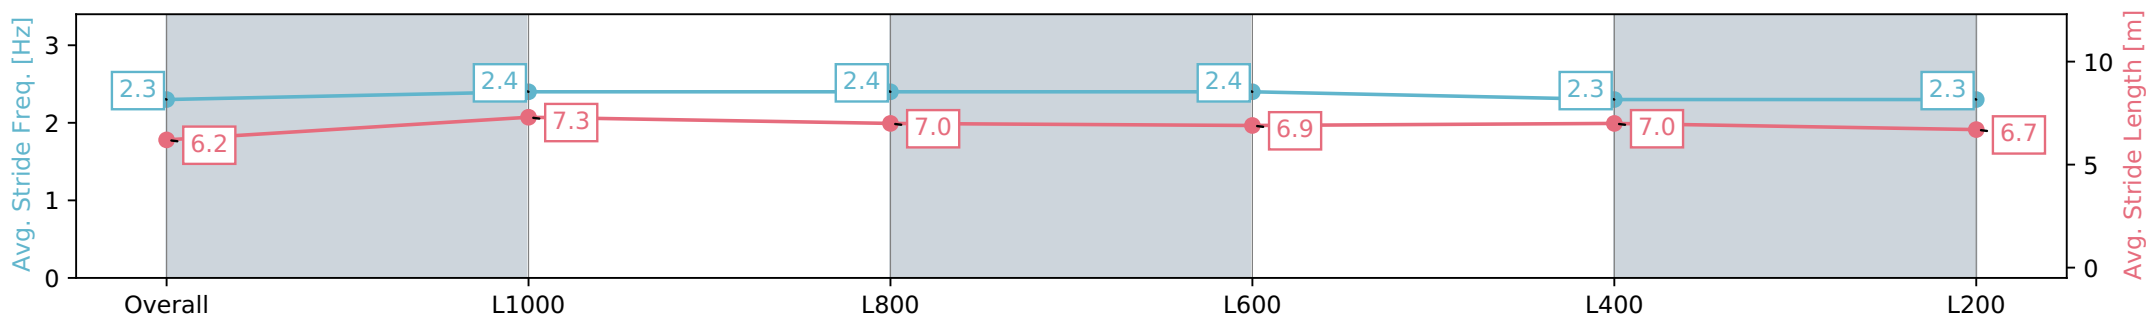

Sportsbet Gawler SA - Professional
 Race 7: Magain Fielke Real Estate Gawler Benchmark 56
 Handicap - 1200m

07 August 2024 - 4:45PM

Track Rating: Soft 5, Weather: Fine, Rail Position: True

Section	Overall	L1000	L800	L600	L400	L200
Section Times	1:14.22 [3] (0:14.01)	1:00.21 [1] (0:11.19)	0:49.02 [1] (0:11.63)	0:37.39 [1] (0:11.91)	0:25.48 [2] (0:12.23)	0:13.25 [1] (0:13.25)
Average Speed [km/h]	51.4	64.5	61.1	60.6	58.9	54.4
Top Speed [km/h]	65.6	66.3	63.6	62.4	61.5	56.5
Avg. Dist. to Rail [m]	10.0	3.2	1.6	0.6	1.3	2.4
Avg. Stride Freq. [Hz]	2.3	2.4	2.4	2.4	2.3	2.3
Avg. Stride Length [m]	6.2	7.3	7.0	6.9	7.0	6.7