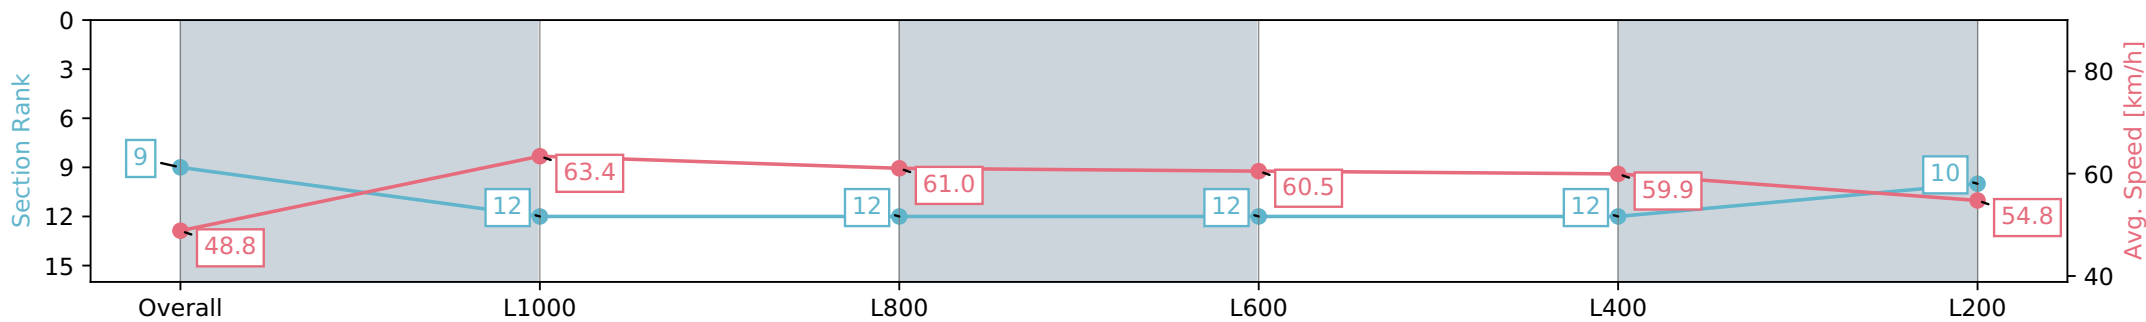

Sportsbet Gawler SA - Professional
 Race 7: Magain Fielke Real Estate Gawler Benchmark 56
 Handicap - 1200m

07 August 2024 - 4:45PM

Track Rating: Soft 5, Weather: Fine, Rail Position: True

Section	Overall	L1000	L800	L600	L400	L200
Section Times	1:15.14 [9] (0:14.78)	1:00.36 [12] (0:11.35)	0:49.01 [12] (0:11.76)	0:37.25 [12] (0:12.00)	0:25.25 [12] (0:12.11)	0:13.14 [10] (0:13.14)
Average Speed [km/h]	48.8	63.4	61.0	60.5	59.9	54.8
Top Speed [km/h]	61.6	65.4	62.4	61.5	60.9	58.8
Avg. Dist. to Rail [m]	5.1	0.7	0.4	1.9	3.0	2.6
Avg. Stride Freq. [Hz]	2.4	2.6	2.5	2.5	2.5	2.4
Avg. Stride Length [m]	5.7	6.9	6.8	6.8	6.7	6.4