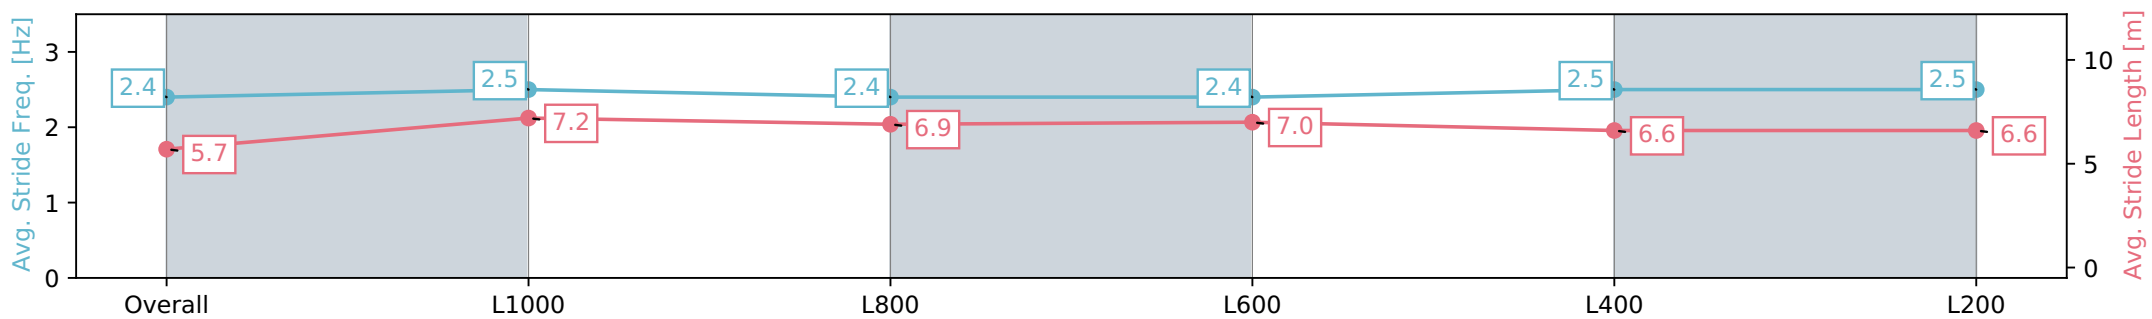

Horse/Jockey Name	FUN FOREVER/Alan Lai
Finish Rank	2
Fastest Section Time (Section)	0:11.20 (L1000)
Top Speed [km/h] (Section)	67.3 (Overall)
Race State	Finished

Sportsbet Gawler SA - Professional
Race 7: Magain Fielke Real Estate Gawler Benchmark 56
Handicap - 1200m

07 August 2024 - 4:45PM

Track Rating: Soft 5, Weather: Fine, Rail Position: True

Section	Overall	L1000	L800	L600	L400	L200
Section Times	1:13.63 [2] (0:14.69)	0:58.94 [11] (0:11.20)	0:47.74 [8] (0:11.76)	0:35.98 [6] (0:11.76)	0:24.22 [7] (0:11.96)	0:12.26 [6] (0:12.26)
Average Speed [km/h]	49.2	65.0	61.9	61.7	60.4	58.7
Top Speed [km/h]	65.2	67.3	63.5	63.3	62.7	61.8
Avg. Dist. to Rail [m]	7.4	2.4	2.0	0.9	3.9	5.5
Avg. Stride Freq. [Hz]	2.4	2.5	2.4	2.4	2.5	2.5
Avg. Stride Length [m]	5.7	7.2	6.9	7.0	6.6	6.6

- [ ] Ranking at each section and finish
- -:-:- No data available at this section
- NA No data available