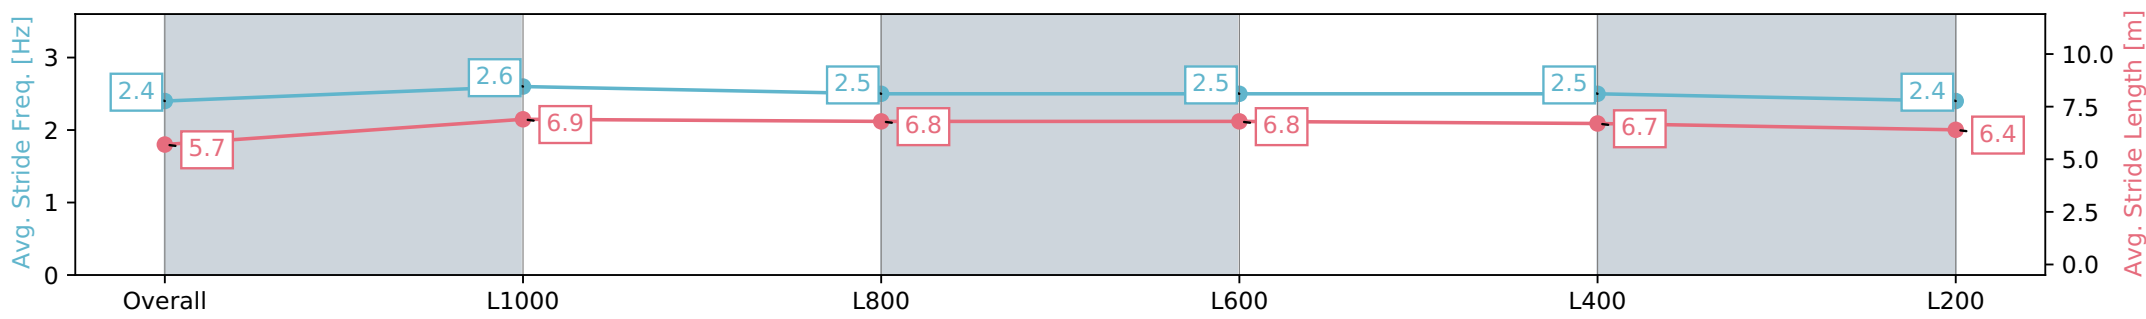

Sportsbet Gawler SA - Professional
 Race 7: Magain Fielke Real Estate Gawler Benchmark 56
 Handicap - 1200m

07 August 2024 - 4:45PM

Track Rating: Soft 5, Weather: Fine, Rail Position: True

Section	Overall	L1000	L800	L600	L400	L200
Section Times	1:15.14 [9] (0:14.78)	1:00.36 [12] (0:11.35)	0:49.01 [12] (0:11.76)	0:37.25 [12] (0:12.00)	0:25.25 [12] (0:12.11)	0:13.14 [10] (0:13.14)
Average Speed [km/h]	48.8	63.4	61.0	60.5	59.9	54.8
Top Speed [km/h]	61.6	65.4	62.4	61.5	60.9	58.8
Avg. Dist. to Rail [m]	5.1	0.7	0.4	1.9	3.0	2.6
Avg. Stride Freq. [Hz]	2.4	2.6	2.5	2.5	2.5	2.4
Avg. Stride Length [m]	5.7	6.9	6.8	6.8	6.7	6.4