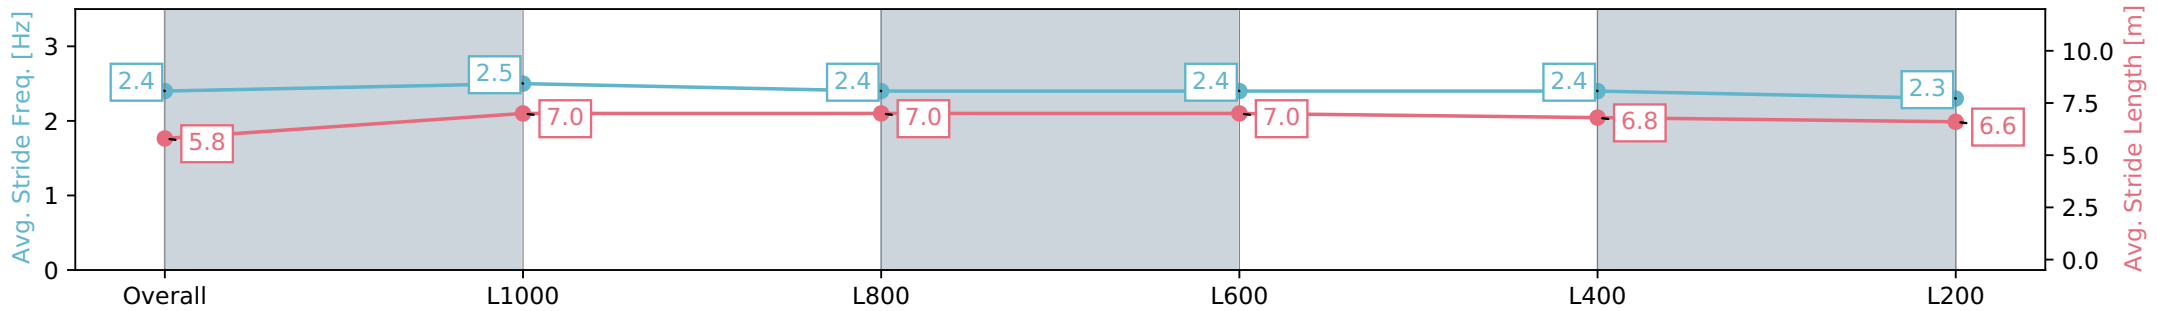

Horse/Jockey Name	ROYAL TELEPHONE/Alana Livesey
Finish Rank	11
Fastest Section Time (Section)	0:11.45 (L1000)
Top Speed [km/h] (Section)	65.0 (Overall)
Race State	Finished

Sportsbet Gawler SA - Professional
Race 7: Magain Fielke Real Estate Gawler Benchmark 56
Handicap - 1200m

07 August 2024 - 4:45PM

Track Rating: Soft 5, Weather: Fine, Rail Position: True

Section	Overall	L1000	L800	L600	L400	L200
Section Times	1:15.31 [11] (0:14.44)	1:00.87 [6] (0:11.45)	0:49.42 [9] (0:11.94)	0:37.48 [10] (0:11.95)	0:25.53 [10] (0:12.47)	0:13.06 [12] (0:13.06)
Average Speed [km/h]	49.9	63.3	61.3	60.9	58.2	54.9
Top Speed [km/h]	62.7	65.0	63.2	63.2	60.8	55.8
Avg. Dist. to Rail [m]	3.9	3.0	2.4	2.4	3.0	4.0
Avg. Stride Freq. [Hz]	2.4	2.5	2.4	2.4	2.4	2.3
Avg. Stride Length [m]	5.8	7.0	7.0	7.0	6.8	6.6

- [ ] Ranking at each section and finish
- -:-:- No data available at this section
- NA No data available