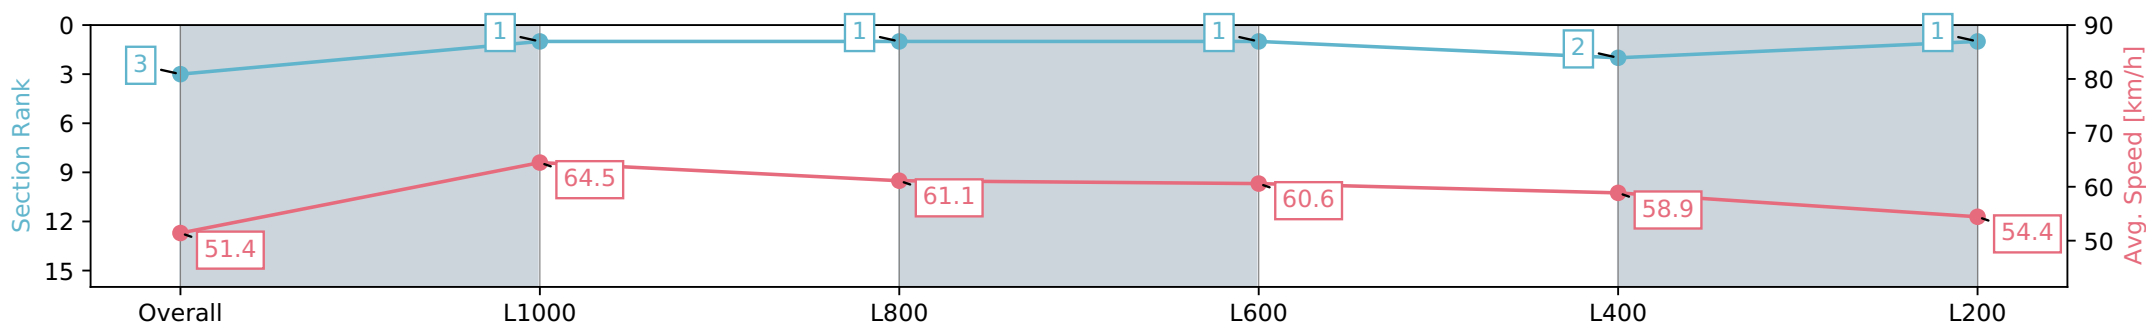

Sportsbet Gawler SA - Professional
 Race 7: Magain Fielke Real Estate Gawler Benchmark 56
 Handicap - 1200m

07 August 2024 - 4:45PM

Track Rating: Soft 5, Weather: Fine, Rail Position: True

Section	Overall	L1000	L800	L600	L400	L200
Section Times	1:14.22 [3] (0:14.01)	1:00.21 [1] (0:11.19)	0:49.02 [1] (0:11.63)	0:37.39 [1] (0:11.91)	0:25.48 [2] (0:12.23)	0:13.25 [1] (0:13.25)
Average Speed [km/h]	51.4	64.5	61.1	60.6	58.9	54.4
Top Speed [km/h]	65.6	66.3	63.6	62.4	61.5	56.5
Avg. Dist. to Rail [m]	10.0	3.2	1.6	0.6	1.3	2.4
Avg. Stride Freq. [Hz]	2.3	2.4	2.4	2.4	2.3	2.3
Avg. Stride Length [m]	6.2	7.3	7.0	6.9	7.0	6.7