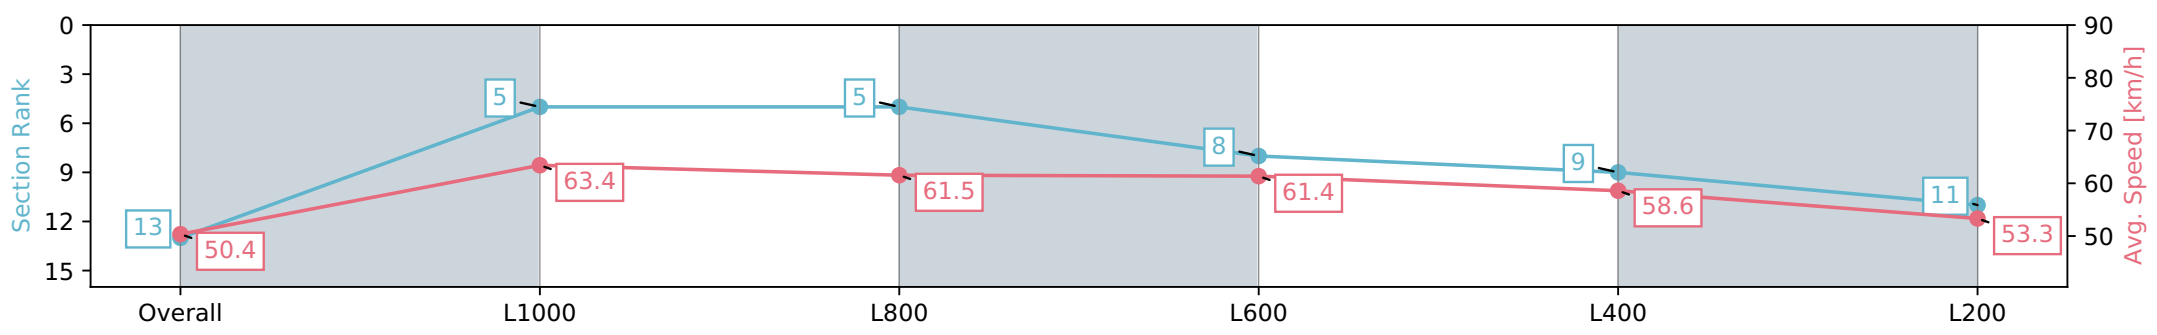

Horse/Jockey Name	FRESH AIR FRED/Caitlin Jones
Finish Rank	13
Fastest Section Time (Section)	0:11.40 (L1000)
Top Speed [km/h] (Section)	64.2 (Overall)
Race State	Finished

Sportsbet Gawler SA - Professional
Race 7: Magain Fielke Real Estate Gawler Benchmark 56
Handicap - 1200m
07 August 2024 - 4:45PM
Track Rating: Soft 5, Weather: Fine, Rail Position: True

Section	Overall	L1000	L800	L600	L400	L200
Section Times	1:15.57 [13] (0:14.32)	1:01.25 [5] (0:11.40)	0:49.85 [5] (0:12.00)	0:37.85 [8] (0:11.92)	0:25.93 [9] (0:12.43)	0:13.50 [11] (0:13.50)
Average Speed [km/h]	50.4	63.4	61.5	61.4	58.6	53.3
Top Speed [km/h]	62.7	64.2	62.8	62.6	60.2	56.2
Avg. Dist. to Rail [m]	5.2	1.5	3.4	3.8	6.7	7.6
Avg. Stride Freq. [Hz]	2.3	2.4	2.3	2.3	2.3	2.2
Avg. Stride Length [m]	6.1	7.4	7.2	7.4	7.1	6.7

Report Created: Wed 07 August 2024 17:09:07 GMT+10 (Note: Timing is based on positional data)

- [ ] Ranking at each section and finish
- -:-:- No data available at this section
- NA No data available