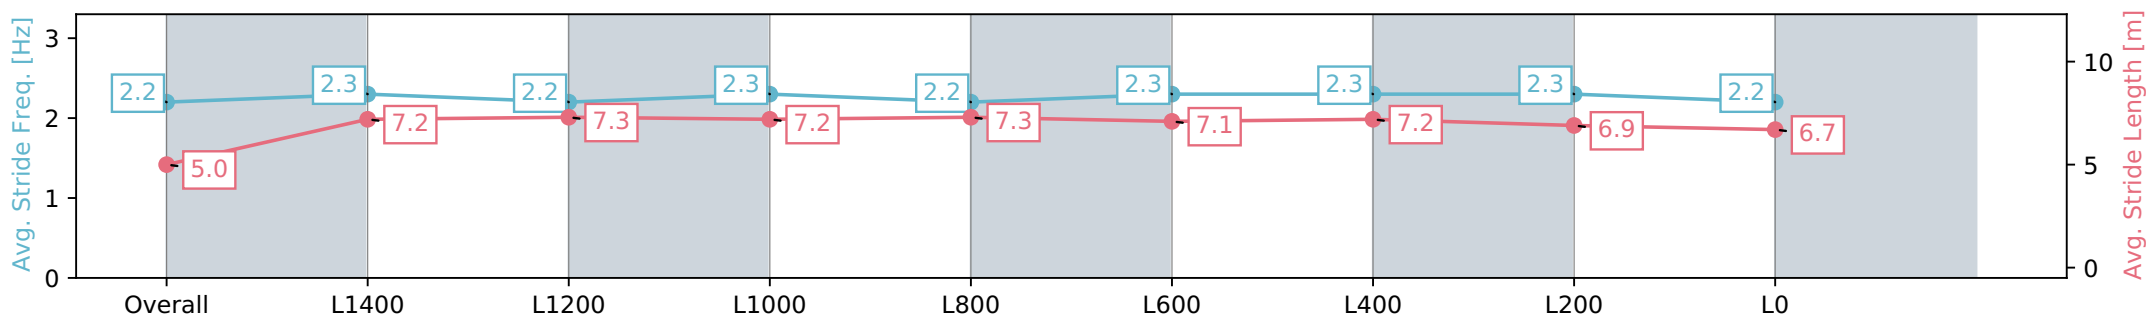

Sportsbet Gawler SA - Professional  
 Race 5: Gawler Cup Twilight Friday Oct 25th Rating 0 - 56  
 Handicap - 1700m

07 August 2024 - 3:41PM

Track Rating: Soft 5, Weather: Fine, Rail Position: True

Section	Overall	L1400	L1200	L1000	L800	L600	L400	L200	L0
Section Times	1:48.79 [5] (0:09.23)	1:39.56 [8] (0:12.20)	1:27.36 [6] (0:12.19)	1:15.17 [5] (0:12.24)	1:02.93 [5] (0:12.33)	0:50.60 [4] (0:12.22)	0:38.38 [3] (0:12.20)	0:26.18 [2] (0:12.61)	0:13.57 [5] (0:13.56)
Average Speed [km/h]	39.1	59.1	58.9	58.9	58.5	59.1	59.1	57.1	53.0
Top Speed [km/h]	58.5	60.3	59.8	59.3	59.1	59.8	60.0	58.6	55.7
Avg. Dist. to Rail [m]	0.9	0.4	0.4	1.2	0.9	0.7	0.3	0.4	1.0
Avg. Stride Freq. [Hz]	2.2	2.3	2.2	2.3	2.2	2.3	2.3	2.3	2.2
Avg. Stride Length [m]	5.0	7.2	7.3	7.2	7.3	7.1	7.2	6.9	6.7