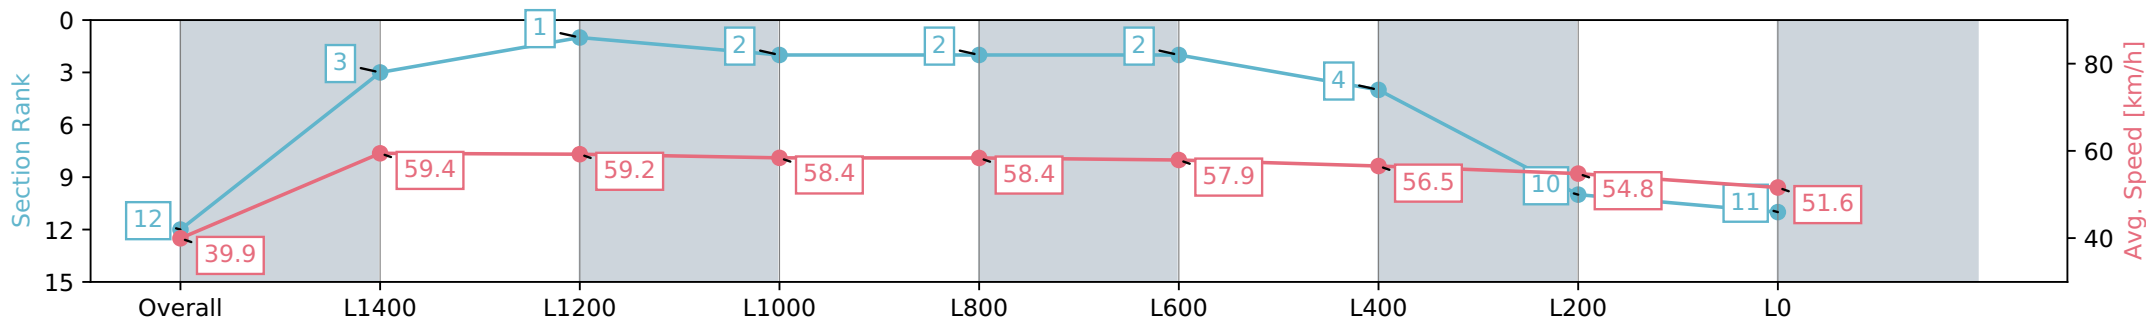

Sportsbet Gawler SA - Professional  
 Race 5: Gawler Cup Twilight Friday Oct 25th Rating 0 - 56  
 Handicap - 1700m

07 August 2024 - 3:41PM

Track Rating: Soft 5, Weather: Fine, Rail Position: True

Section	Overall	L1400	L1200	L1000	L800	L600	L400	L200	L0
Section Times	1:50.70 [12] (0:09.03)	1:41.67 [3] (0:12.09)	1:29.58 [1] (0:12.17)	1:17.41 [2] (0:12.34)	1:05.07 [2] (0:12.34)	0:52.73 [2] (0:12.62)	0:40.11 [4] (0:12.89)	0:27.22 [10] (0:13.28)	0:13.93 [11] (0:13.93)
Average Speed [km/h]	39.9	59.4	59.2	58.4	58.4	57.9	56.5	54.8	51.6
Top Speed [km/h]	60.1	61.8	59.8	59.3	59.3	58.2	57.8	56.9	53.3
Avg. Dist. to Rail [m]	5.1	1.3	0.2	0.5	1.5	2.0	2.7	4.3	5.1
Avg. Stride Freq. [Hz]	2.2	2.4	2.3	2.3	2.3	2.3	2.3	2.2	2.2
Avg. Stride Length [m]	5.2	7.0	7.2	7.1	7.2	7.0	6.9	6.8	6.7