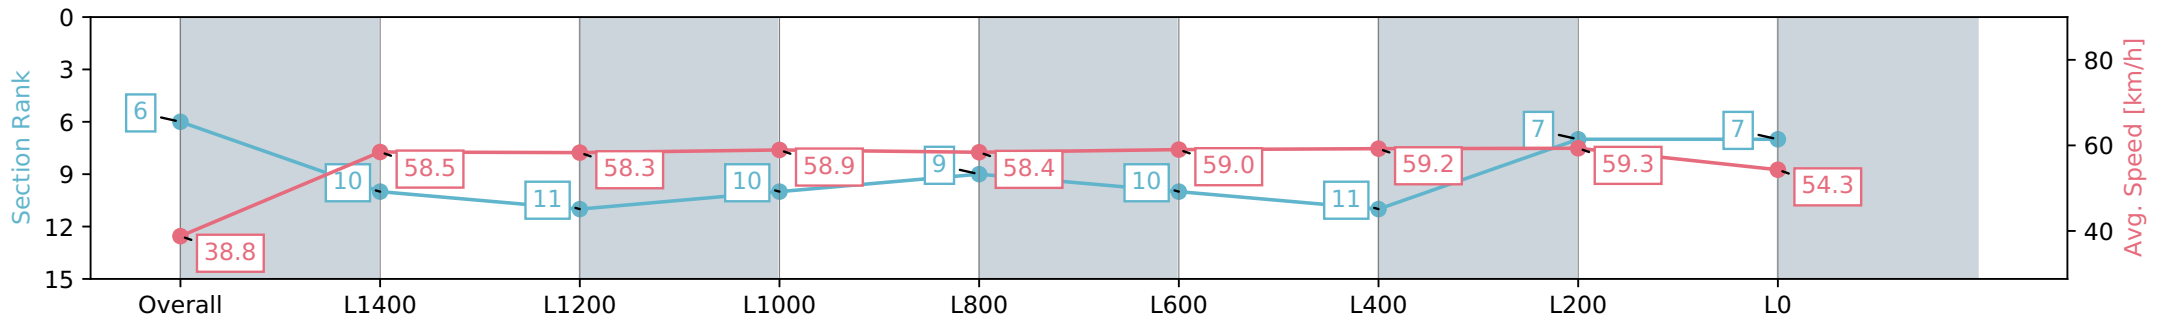

Sportsbet Gawler SA - Professional  
 Race 5: Gawler Cup Twilight Friday Oct 25th Rating 0 - 56  
 Handicap - 1700m

07 August 2024 - 3:41PM

Track Rating: Soft 5, Weather: Fine, Rail Position: True

Section	Overall	L1400	L1200	L1000	L800	L600	L400	L200	L0
Section Times	1:48.83 [6] (0:09.33)	1:39.50 [10] (0:12.42)	1:27.08 [11] (0:12.35)	1:14.73 [10] (0:12.23)	1:02.50 [9] (0:12.40)	0:50.10 [10] (0:12.46)	0:37.64 [11] (0:12.24)	0:25.40 [7] (0:12.16)	0:13.24 [7] (0:13.24)
Average Speed [km/h]	38.8	58.5	58.3	58.9	58.4	59.0	59.2	59.3	54.3
Top Speed [km/h]	56.8	61.5	60.0	60.0	60.0	60.5	60.4	60.9	57.2
Avg. Dist. to Rail [m]	9.8	2.7	0.2	0.2	1.7	3.1	1.3	2.1	4.5
Avg. Stride Freq. [Hz]	2.1	2.3	2.2	2.2	2.2	2.2	2.3	2.3	2.2
Avg. Stride Length [m]	5.3	7.1	7.2	7.4	7.3	7.3	7.3	7.2	6.8