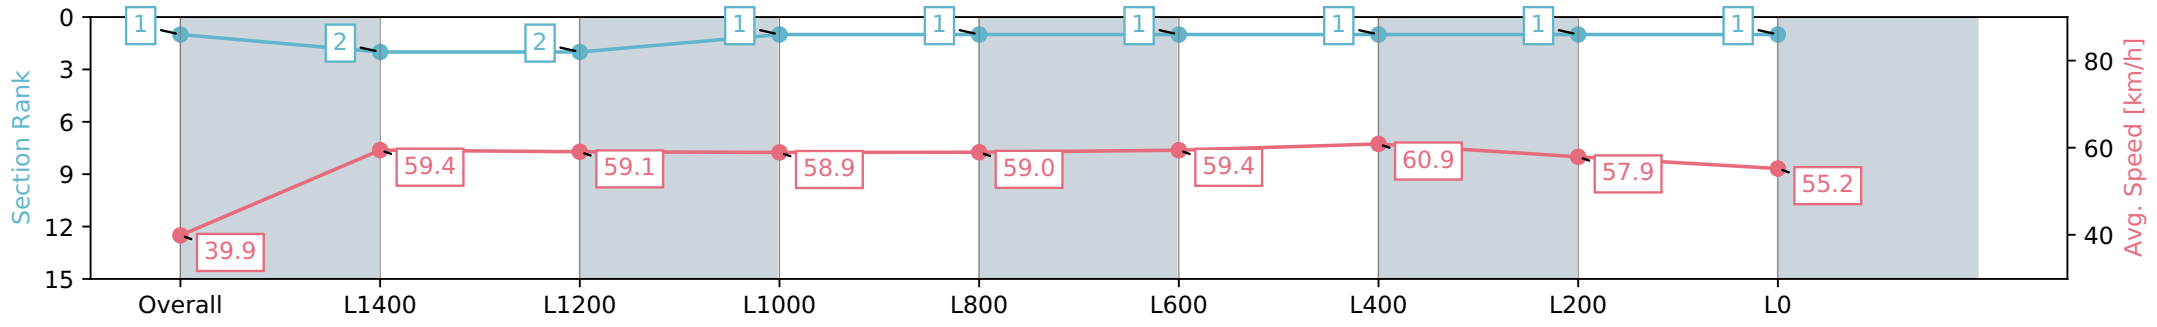

Horse/Jockey Name	VEE ROD/Ben Price
Finish Rank	1
Fastest Section Time (Section)	0:11.90 (L600)
Top Speed [km/h] (Section)	64.7 (L800)
Race State	Finished

Sportsbet Gawler SA - Professional
Race 5: Gawler Cup Twilight Friday Oct 25th Rating 0 - 56
Handicap - 1700m

07 August 2024 - 3:41PM

Track Rating: Soft 5, Weather: Fine, Rail Position: True

Section	Overall	L1400	L1200	L1000	L800	L600	L400	L200	L0
Section Times	1:47.50 [1] (0:08.98)	1:38.52 [2] (0:12.15)	1:26.37 [2] (0:12.14)	1:14.23 [1] (0:12.21)	1:02.02 [1] (0:12.28)	0:49.73 [1] (0:12.36)	0:37.37 [1] (0:11.90)	0:25.47 [1] (0:12.42)	0:13.05 [1] (0:13.05)
Average Speed [km/h]	39.9	59.4	59.1	58.9	59.0	59.4	60.9	57.9	55.2
Top Speed [km/h]	59.9	60.2	59.8	59.7	59.6	60.8	64.7	59.4	56.8
Avg. Dist. to Rail [m]	2.6	0.9	0.4	0.4	2.2	2.9	0.5	0.6	0.7
Avg. Stride Freq. [Hz]	2.2	2.3	2.3	2.3	2.3	2.3	2.3	2.3	2.2
Avg. Stride Length [m]	5.3	7.1	7.2	7.2	7.2	7.1	7.1	7.0	6.8

Report Created: Wed 07 August 2024 15:58:20 GMT+10 (Note: Timing is based on positional data)

- [ ] Ranking at each section and finish
- -:-:- No data available at this section
- NA No data available