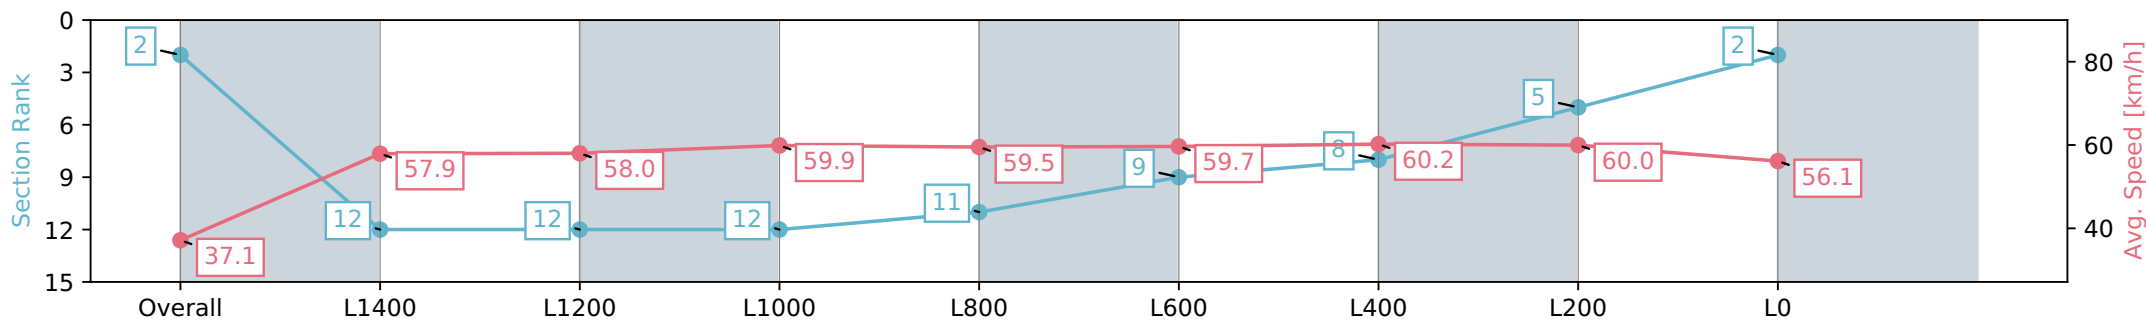

Horse/Jockey Name	FLIGHT DECK/Ivy Lam
Finish Rank	2
Fastest Section Time (Section)	0:12.01 (L600)
Top Speed [km/h] (Section)	61.1 (L1000)
Race State	Finished

Sportsbet Gawler SA - Professional
Race 5: Gawler Cup Twilight Friday Oct 25th Rating 0 - 56
Handicap - 1700m

07 August 2024 - 3:41PM

Track Rating: Soft 5, Weather: Fine, Rail Position: True

Section	Overall	L1400	L1200	L1000	L800	L600	L400	L200	L0
Section Times	1:47.81 [2] (0:09.68)	1:38.13 [12] (0:12.44)	1:25.69 [12] (0:12.41)	1:13.28 [12] (0:12.04)	1:01.24 [11] (0:12.14)	0:49.10 [9] (0:12.18)	0:36.92 [8] (0:12.01)	0:24.91 [5] (0:12.09)	0:12.82 [2] (0:12.82)
Average Speed [km/h]	37.1	57.9	58.0	59.9	59.5	59.7	60.2	60.0	56.1
Top Speed [km/h]	54.5	59.9	60.2	60.3	59.9	61.1	61.0	61.0	58.0
Avg. Dist. to Rail [m]	6.1	0.9	0.5	0.6	0.7	1.8	0.9	3.5	3.7
Avg. Stride Freq. [Hz]	2.1	2.3	2.3	2.3	2.3	2.3	2.3	2.4	2.3
Avg. Stride Length [m]	5.0	6.9	7.1	7.2	7.3	7.1	7.2	7.1	6.9

Report Created: Wed 07 August 2024 15:58:23 GMT+10 (Note: Timing is based on positional data)

- [ ] Ranking at each section and finish
- -:-:- No data available at this section
- NA No data available