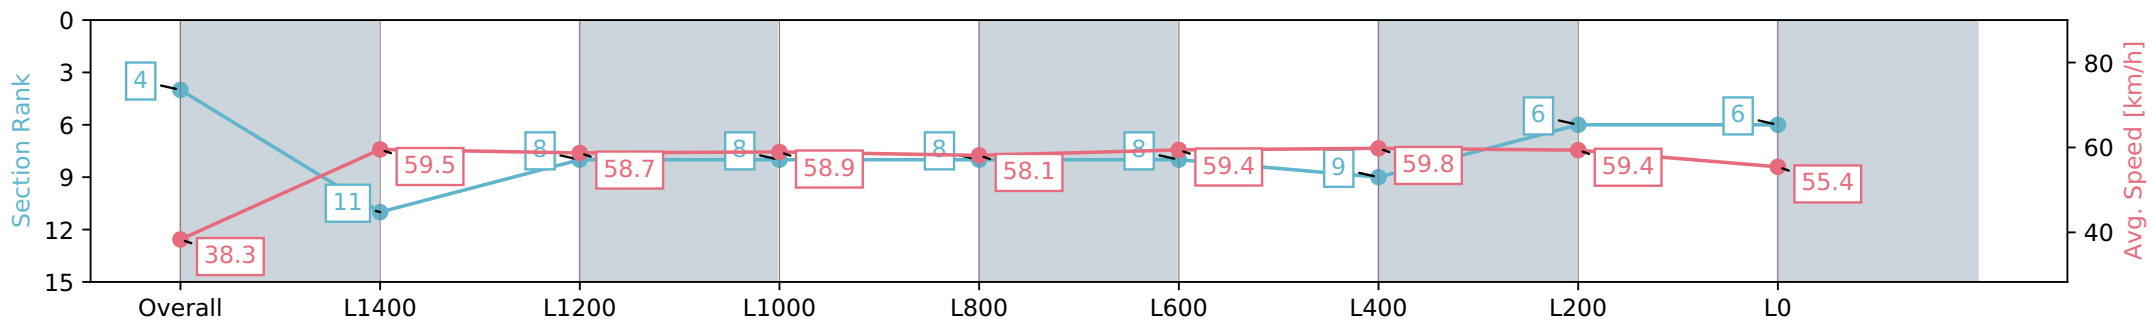

Horse/Jockey Name	ROCKBARTON ROAD/Sairyn Fawke
Finish Rank	4
Fastest Section Time (Section)	0:12.11 (L1600)
Top Speed [km/h] (Section)	62.2 (L600)
Race State	Finished

Sportsbet Gawler SA - Professional
Race 5: Gawler Cup Twilight Friday Oct 25th Rating 0 - 56
Handicap - 1700m

07 August 2024 - 3:41PM

Track Rating: Soft 5, Weather: Fine, Rail Position: True

Section	Overall	L1400	L1200	L1000	L800	L600	L400	L200	L0
Section Times	1:48.29 [4] (0:09.44)	1:38.85 [11] (0:12.11)	1:26.74 [8] (0:12.28)	1:14.45 [8] (0:12.21)	1:02.24 [8] (0:12.49)	0:49.75 [8] (0:12.37)	0:37.38 [9] (0:12.14)	0:25.24 [6] (0:12.21)	0:13.03 [6] (0:13.03)
Average Speed [km/h]	38.3	59.5	58.7	58.9	58.1	59.4	59.8	59.4	55.4
Top Speed [km/h]	58.6	60.8	59.6	59.4	58.8	60.7	60.4	62.2	58.5
Avg. Dist. to Rail [m]	1.5	0.6	0.7	1.3	2.9	3.2	1.5	4.4	3.7
Avg. Stride Freq. [Hz]	2.1	2.4	2.3	2.3	2.3	2.3	2.4	2.3	2.3
Avg. Stride Length [m]	5.3	6.9	7.0	7.0	7.1	7.1	7.1	7.0	6.7

Report Created: Wed 07 August 2024 15:58:31 GMT+10 (Note: Timing is based on positional data)

- [ ] Ranking at each section and finish
- -:-:- No data available at this section
- NA No data available