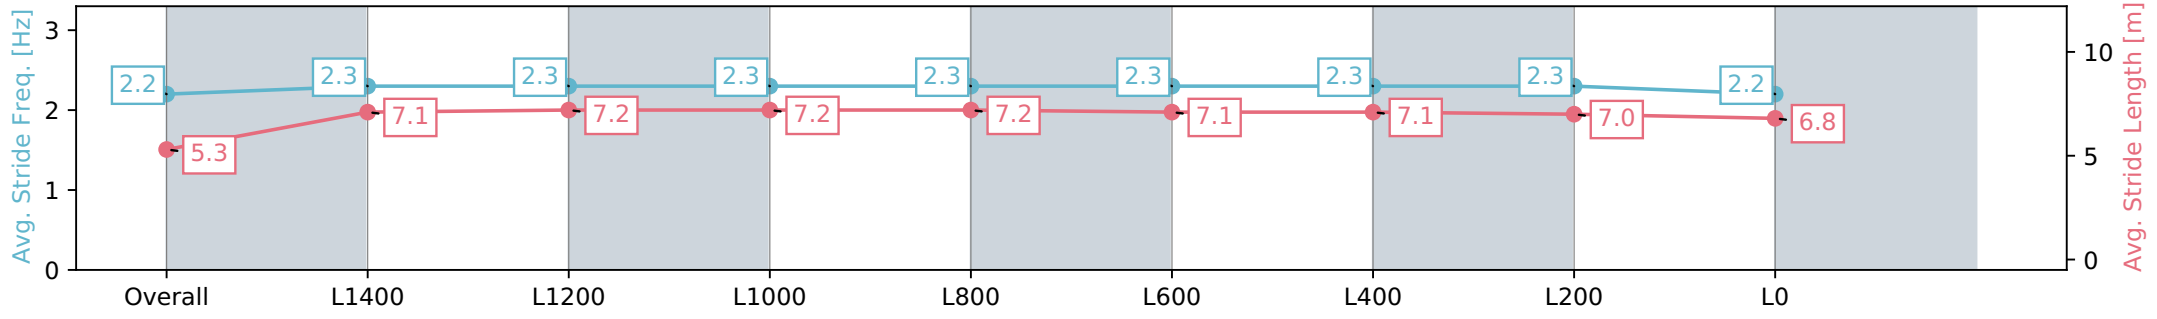

Horse/Jockey Name	VEE ROD/Ben Price
Finish Rank	1
Fastest Section Time (Section)	0:11.90 (L600)
Top Speed [km/h] (Section)	64.7 (L800)
Race State	Finished

Sportsbet Gawler SA - Professional  
 Race 5: Gawler Cup Twilight Friday Oct 25th Rating 0 - 56  
 Handicap - 1700m

07 August 2024 - 3:41PM

Track Rating: Soft 5, Weather: Fine, Rail Position: True

Section	Overall	L1400	L1200	L1000	L800	L600	L400	L200	L0
Section Times	1:47.50 [1] (0:08.98)	1:38.52 [2] (0:12.15)	1:26.37 [2] (0:12.14)	1:14.23 [1] (0:12.21)	1:02.02 [1] (0:12.28)	0:49.73 [1] (0:12.36)	0:37.37 [1] (0:11.90)	0:25.47 [1] (0:12.42)	0:13.05 [1] (0:13.05)
Average Speed [km/h]	39.9	59.4	59.1	58.9	59.0	59.4	60.9	57.9	55.2
Top Speed [km/h]	59.9	60.2	59.8	59.7	59.6	60.8	64.7	59.4	56.8
Avg. Dist. to Rail [m]	2.6	0.9	0.4	0.4	2.2	2.9	0.5	0.6	0.7
Avg. Stride Freq. [Hz]	2.2	2.3	2.3	2.3	2.3	2.3	2.3	2.3	2.2
Avg. Stride Length [m]	5.3	7.1	7.2	7.2	7.2	7.1	7.1	7.0	6.8