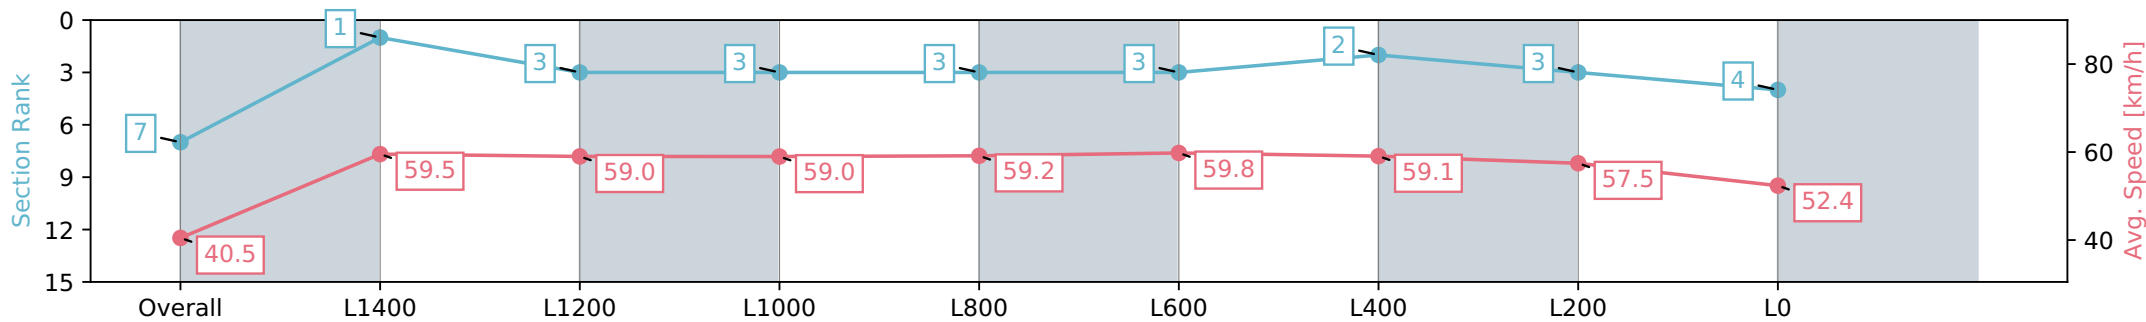

Horse/Jockey Name	FANTASTIC HOST/Samuel Payne
Finish Rank	7
Fastest Section Time (Section)	0:12.19 (L1400)
Top Speed [km/h] (Section)	60.7 (Overall)
Race State	Finished

Sportsbet Gawler SA - Professional
Race 5: Gawler Cup Twilight Friday Oct 25th Rating 0 - 56
Handicap - 1700m

07 August 2024 - 3:41PM

Track Rating: Soft 5, Weather: Fine, Rail Position: True

Section	Overall	L1400	L1200	L1000	L800	L600	L400	L200	L0
Section Times	1:48.96 [7] (0:08.93)	1:40.03 [1] (0:12.30)	1:27.73 [3] (0:12.19)	1:15.54 [3] (0:12.26)	1:03.28 [3] (0:12.30)	0:50.98 [3] (0:12.42)	0:38.56 [2] (0:12.28)	0:26.27 [3] (0:12.52)	0:13.75 [4] (0:13.75)
Average Speed [km/h]	40.5	59.5	59.0	59.0	59.2	59.8	59.1	57.5	52.4
Top Speed [km/h]	59.9	60.7	59.8	59.7	59.9	60.6	60.6	59.4	55.4
Avg. Dist. to Rail [m]	8.4	3.1	1.7	2.3	4.1	4.8	1.4	0.9	2.0
Avg. Stride Freq. [Hz]	2.1	2.3	2.2	2.2	2.2	2.3	2.3	2.3	2.2
Avg. Stride Length [m]	5.5	7.3	7.4	7.4	7.4	7.3	7.2	7.0	6.7

Report Created: Wed 07 August 2024 15:58:42 GMT+10 (Note: Timing is based on positional data)

- [ ] Ranking at each section and finish
- -:-:- No data available at this section
- NA No data available