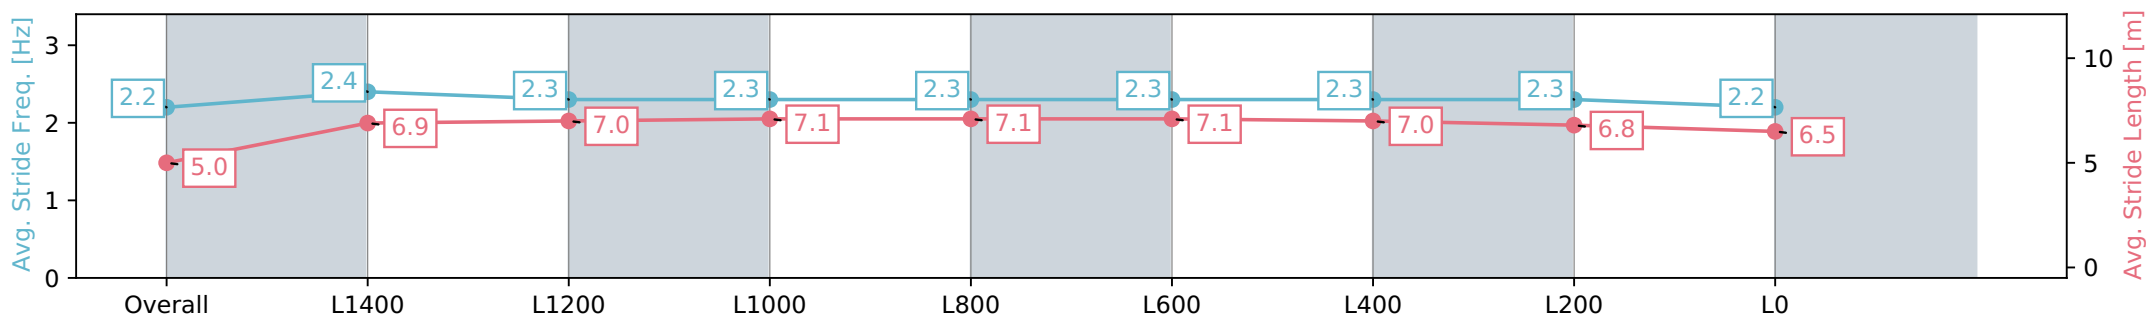

Report Created: Wed 07 August 2024 15:58:54 GMT+10 (Note: Timing is based on positional data)

- [ ] Ranking at each section and finish
- :-:- No data available at this section
- NA No data available

Horse/Jockey Name	JEWEL DE LUNE/Polly Brewster
Finish Rank	11
Fastest Section Time (Section)	0:12.16 (L1600)
Top Speed [km/h] (Section)	60.8 (Overall)
Race State	Finished

Sportsbet Gawler SA - Professional  
 Race 5: Gawler Cup Twilight Friday Oct 25th Rating 0 - 56  
 Handicap - 1700m

07 August 2024 - 3:41PM

Track Rating: Soft 5, Weather: Fine, Rail Position: True

Section	Overall	L1400	L1200	L1000	L800	L600	L400	L200	L0
Section Times	1:50.68 [11] (0:09.22)	1:41.46 [7] (0:12.16)	1:29.30 [5] (0:12.31)	1:16.99 [6] (0:12.32)	1:04.67 [7] (0:12.34)	0:52.33 [7] (0:12.53)	0:39.80 [7] (0:12.76)	0:27.04 [11] (0:13.13)	0:13.91 [12] (0:13.91)
Average Speed [km/h]	38.8	60.1	58.7	58.4	58.8	58.9	57.5	55.6	51.6
Top Speed [km/h]	59.2	60.8	60.1	59.5	59.5	59.8	58.7	56.8	54.6
Avg. Dist. to Rail [m]	4.7	2.4	1.7	1.2	2.3	3.6	4.3	7.4	8.6
Avg. Stride Freq. [Hz]	2.2	2.4	2.3	2.3	2.3	2.3	2.3	2.3	2.2
Avg. Stride Length [m]	5.0	6.9	7.0	7.1	7.1	7.1	7.0	6.8	6.5