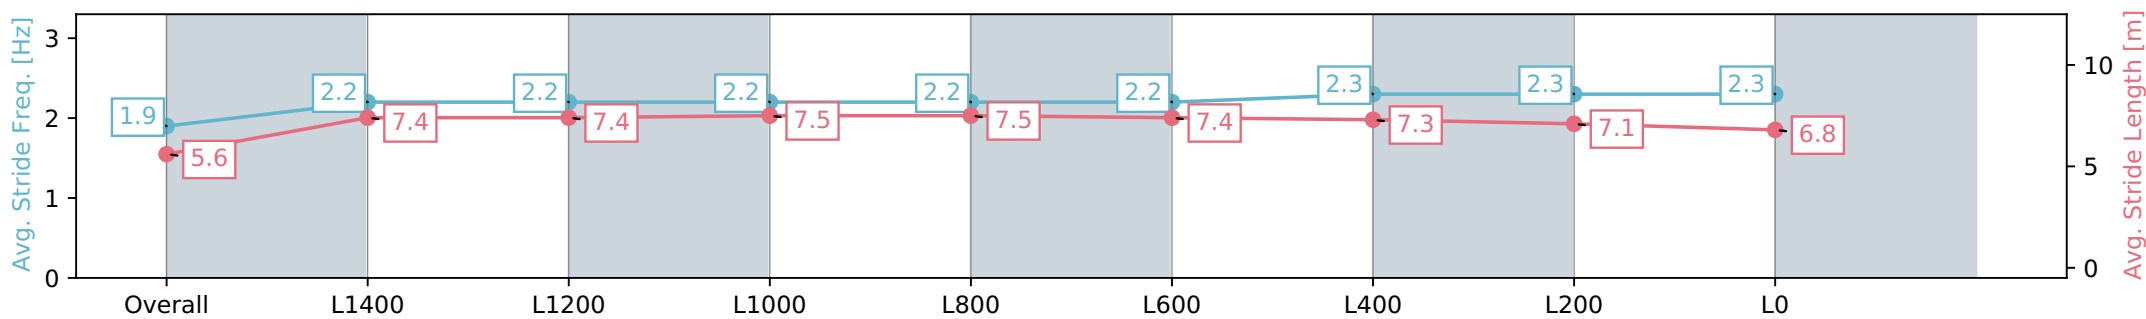

Horse/Jockey Name	LEADER'S PRIDE/Tala Hutchinson
Finish Rank	3
Fastest Section Time (Section)	0:12.14 (L600)
Top Speed [km/h] (Section)	60.6 (L600)
Race State	Finished

Sportsbet Gawler SA - Professional
Race 5: Gawler Cup Twilight Friday Oct 25th Rating 0 - 56
Handicap - 1700m

07 August 2024 - 3:41PM

Track Rating: Soft 5, Weather: Fine, Rail Position: True

Section	Overall	L1400	L1200	L1000	L800	L600	L400	L200	L0
Section Times	1:47.94 [3] (0:09.31)	1:38.63 [9] (0:12.18)	1:26.45 [7] (0:12.20)	1:14.25 [7] (0:12.18)	1:02.07 [6] (0:12.38)	0:49.69 [6] (0:12.35)	0:37.34 [5] (0:12.14)	0:25.20 [4] (0:12.25)	0:12.95 [2] (0:12.95)
Average Speed [km/h]	38.8	59.0	58.9	59.1	58.6	59.4	59.7	59.2	55.6
Top Speed [km/h]	56.7	60.0	59.9	59.8	59.3	60.3	60.4	60.6	57.1
Avg. Dist. to Rail [m]	0.5	0.5	0.2	0.4	2.3	3.0	1.6	3.8	4.4
Avg. Stride Freq. [Hz]	1.9	2.2	2.2	2.2	2.2	2.2	2.3	2.3	2.3
Avg. Stride Length [m]	5.6	7.4	7.4	7.5	7.5	7.4	7.3	7.1	6.8

Report Created: Wed 07 August 2024 15:58:27 GMT+10 (Note: Timing is based on positional data)

- [ ] Ranking at each section and finish
- -:-:- No data available at this section
- NA No data available