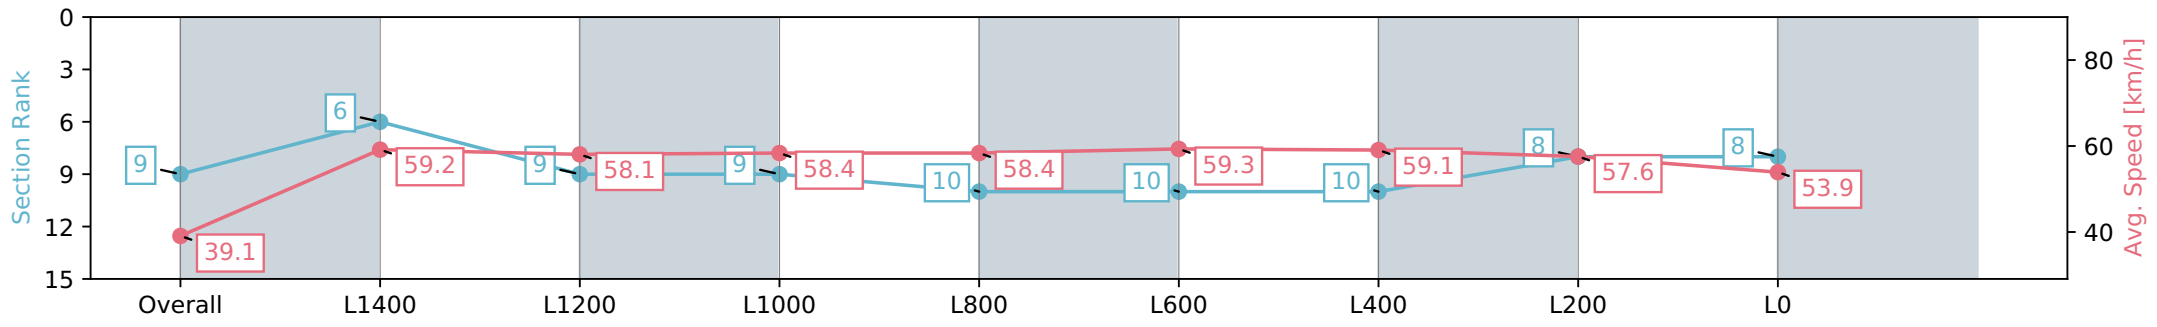

Horse/Jockey Name	AL RANCHERO/Caitlin Tootell
Finish Rank	9
Fastest Section Time (Section)	0:12.27 (L600)
Top Speed [km/h] (Section)	60.8 (L1400)
Race State	Finished

Sportsbet Gawler SA - Professional
Race 5: Gawler Cup Twilight Friday Oct 25th Rating 0 - 56
Handicap - 1700m

07 August 2024 - 3:41PM

Track Rating: Soft 5, Weather: Fine, Rail Position: True

Section	Overall	L1400	L1200	L1000	L800	L600	L400	L200	L0
Section Times	1:49.38 [9] (0:09.18)	1:40.20 [6] (0:12.38)	1:27.82 [9] (0:12.43)	1:15.39 [9] (0:12.35)	1:03.04 [10] (0:12.39)	0:50.65 [10] (0:12.43)	0:38.22 [10] (0:12.27)	0:25.95 [8] (0:12.59)	0:13.36 [8] (0:13.36)
Average Speed [km/h]	39.1	59.2	58.1	58.4	58.4	59.3	59.1	57.6	53.9
Top Speed [km/h]	58.4	60.1	60.6	60.8	59.3	60.2	59.9	60.2	54.5
Avg. Dist. to Rail [m]	7.1	2.6	2.0	1.7	2.4	3.1	1.8	3.7	3.4
Avg. Stride Freq. [Hz]	2.1	2.3	2.2	2.3	2.3	2.3	2.3	2.3	2.2
Avg. Stride Length [m]	5.1	7.1	7.2	7.1	7.2	7.1	7.1	6.9	6.8

- [ ] Ranking at each section and finish
- -:-:- No data available at this section
- NA No data available