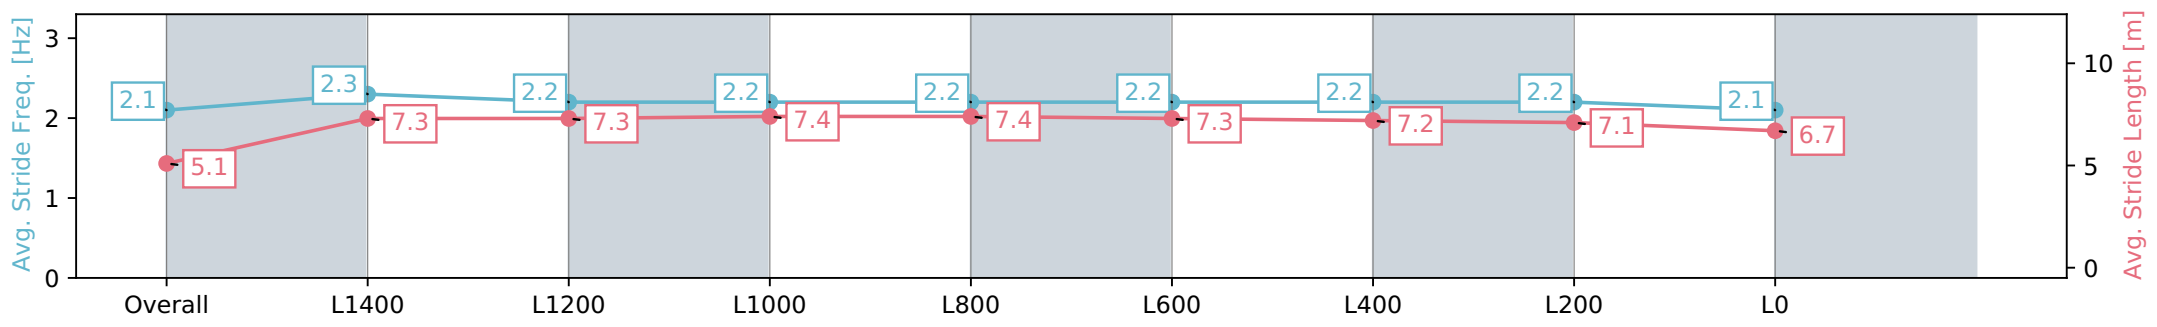

Sportsbet Gawler SA - Professional  
 Race 5: Gawler Cup Twilight Friday Oct 25th Rating 0 - 56  
 Handicap - 1700m

07 August 2024 - 3:41PM

Track Rating: Soft 5, Weather: Fine, Rail Position: True

Section	Overall	L1400	L1200	L1000	L800	L600	L400	L200	L0
Section Times	1:49.38 [9] (0:09.18)	1:40.20 [6] (0:12.38)	1:27.82 [9] (0:12.43)	1:15.39 [9] (0:12.35)	1:03.04 [10] (0:12.39)	0:50.65 [10] (0:12.43)	0:38.22 [10] (0:12.27)	0:25.95 [8] (0:12.59)	0:13.36 [8] (0:13.36)
Average Speed [km/h]	39.1	59.2	58.1	58.4	58.4	59.3	59.1	57.6	53.9
Top Speed [km/h]	58.4	60.1	60.6	60.8	59.3	60.2	59.9	60.2	54.5
Avg. Dist. to Rail [m]	7.1	2.6	2.0	1.7	2.4	3.1	1.8	3.7	3.4
Avg. Stride Freq. [Hz]	2.1	2.3	2.2	2.3	2.3	2.3	2.3	2.3	2.2
Avg. Stride Length [m]	5.1	7.1	7.2	7.1	7.2	7.1	7.1	6.9	6.8

- [ ] Ranking at each section and finish
- :-:- No data available at this section
- NA No data available

Horse/Jockey Name	FIGHT FOR FREEDOM/Alan Lai
Finish Rank	10
Fastest Section Time (Section)	0:12.14 (L1600)
Top Speed [km/h] (Section)	60.7 (Overall)
Race State	Finished

Sportsbet Gawler SA - Professional  
 Race 5: Gawler Cup Twilight Friday Oct 25th Rating 0 - 56  
 Handicap - 1700m

07 August 2024 - 3:41PM

Track Rating: Soft 5, Weather: Fine, Rail Position: True

Section	Overall	L1400	L1200	L1000	L800	L600	L400	L200	L0
Section Times	1:50.40 [10] (0:09.16)	1:41.24 [5] (0:12.14)	1:29.10 [4] (0:12.24)	1:16.86 [4] (0:12.26)	1:04.60 [4] (0:12.43)	0:52.17 [5] (0:12.55)	0:39.62 [6] (0:12.68)	0:26.94 [9] (0:12.99)	0:13.95 [10] (0:13.95)
Average Speed [km/h]	39.3	59.7	58.9	58.7	58.3	58.6	57.6	56.2	51.6
Top Speed [km/h]	58.5	60.7	59.5	59.5	58.5	58.9	58.9	57.6	53.9
Avg. Dist. to Rail [m]	3.5	1.1	0.8	0.9	1.8	3.3	3.7	6.7	7.9
Avg. Stride Freq. [Hz]	2.1	2.3	2.2	2.2	2.2	2.2	2.2	2.2	2.1
Avg. Stride Length [m]	5.1	7.3	7.3	7.4	7.4	7.3	7.2	7.1	6.7