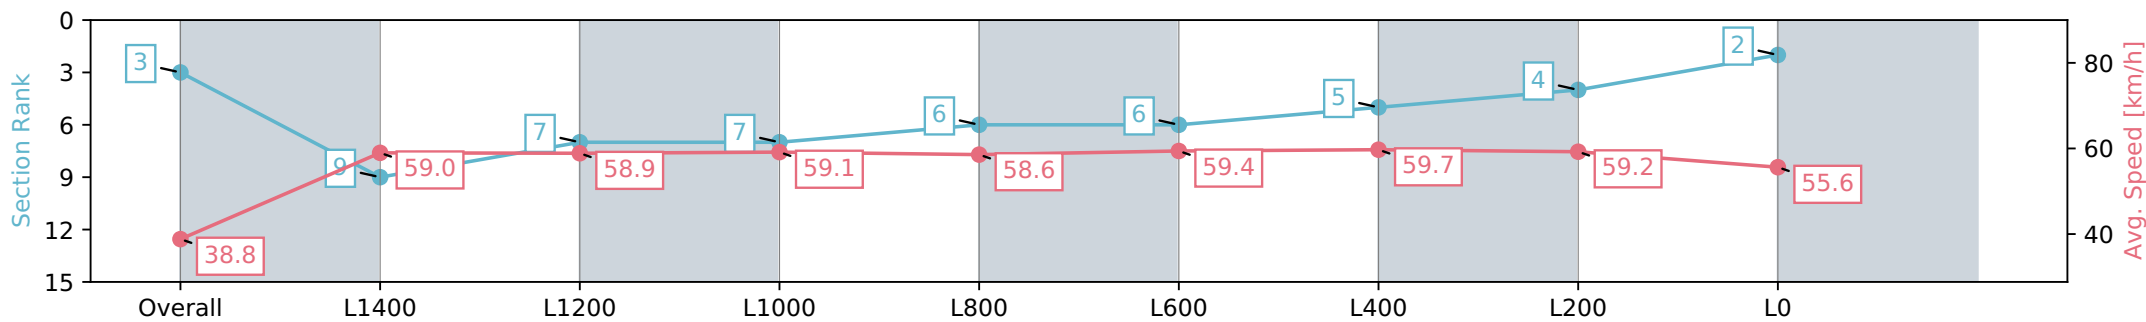

Horse/Jockey Name	LEADER'S PRIDE/Tala Hutchinson
Finish Rank	3
Fastest Section Time (Section)	0:12.14 (L600)
Top Speed [km/h] (Section)	60.6 (L600)
Race State	Finished

Sportsbet Gawler SA - Professional
Race 5: Gawler Cup Twilight Friday Oct 25th Rating 0 - 56
Handicap - 1700m

07 August 2024 - 3:41PM

Track Rating: Soft 5, Weather: Fine, Rail Position: True

Section	Overall	L1400	L1200	L1000	L800	L600	L400	L200	L0
Section Times	1:47.94 [3] (0:09.31)	1:38.63 [9] (0:12.18)	1:26.45 [7] (0:12.20)	1:14.25 [7] (0:12.18)	1:02.07 [6] (0:12.38)	0:49.69 [6] (0:12.35)	0:37.34 [5] (0:12.14)	0:25.20 [4] (0:12.25)	0:12.95 [2] (0:12.95)
Average Speed [km/h]	38.8	59.0	58.9	59.1	58.6	59.4	59.7	59.2	55.6
Top Speed [km/h]	56.7	60.0	59.9	59.8	59.3	60.3	60.4	60.6	57.1
Avg. Dist. to Rail [m]	0.5	0.5	0.2	0.4	2.3	3.0	1.6	3.8	4.4
Avg. Stride Freq. [Hz]	1.9	2.2	2.2	2.2	2.2	2.2	2.3	2.3	2.3
Avg. Stride Length [m]	5.6	7.4	7.4	7.5	7.5	7.4	7.3	7.1	6.8

Report Created: Wed 07 August 2024 15:58:27 GMT+10 (Note: Timing is based on positional data)

- [ ] Ranking at each section and finish
- -:-:- No data available at this section
- NA No data available