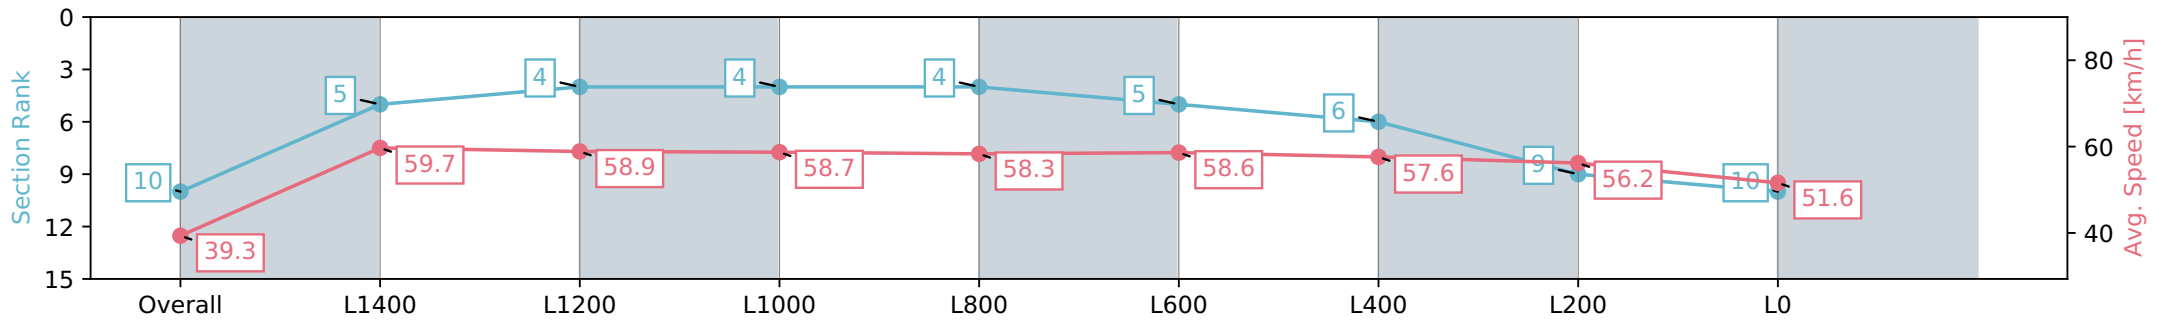

Horse/Jockey Name	FIGHT FOR FREEDOM/Alan Lai
Finish Rank	10
Fastest Section Time (Section)	0:12.14 (L1600)
Top Speed [km/h] (Section)	60.7 (Overall)
Race State	Finished

Sportsbet Gawler SA - Professional
Race 5: Gawler Cup Twilight Friday Oct 25th Rating 0 - 56
Handicap - 1700m

07 August 2024 - 3:41PM

Track Rating: Soft 5, Weather: Fine, Rail Position: True

Section	Overall	L1400	L1200	L1000	L800	L600	L400	L200	L0
Section Times	1:50.40 [10] (0:09.16)	1:41.24 [5] (0:12.14)	1:29.10 [4] (0:12.24)	1:16.86 [4] (0:12.26)	1:04.60 [4] (0:12.43)	0:52.17 [5] (0:12.55)	0:39.62 [6] (0:12.68)	0:26.94 [9] (0:12.99)	0:13.95 [10] (0:13.95)
Average Speed [km/h]	39.3	59.7	58.9	58.7	58.3	58.6	57.6	56.2	51.6
Top Speed [km/h]	58.5	60.7	59.5	59.5	58.5	58.9	58.9	57.6	53.9
Avg. Dist. to Rail [m]	3.5	1.1	0.8	0.9	1.8	3.3	3.7	6.7	7.9
Avg. Stride Freq. [Hz]	2.1	2.3	2.2	2.2	2.2	2.2	2.2	2.2	2.1
Avg. Stride Length [m]	5.1	7.3	7.3	7.4	7.4	7.3	7.2	7.1	6.7

Report Created: Wed 07 August 2024 15:58:54 GMT+10 (Note: Timing is based on positional data)

- [ ] Ranking at each section and finish
- -:-:- No data available at this section
- NA No data available