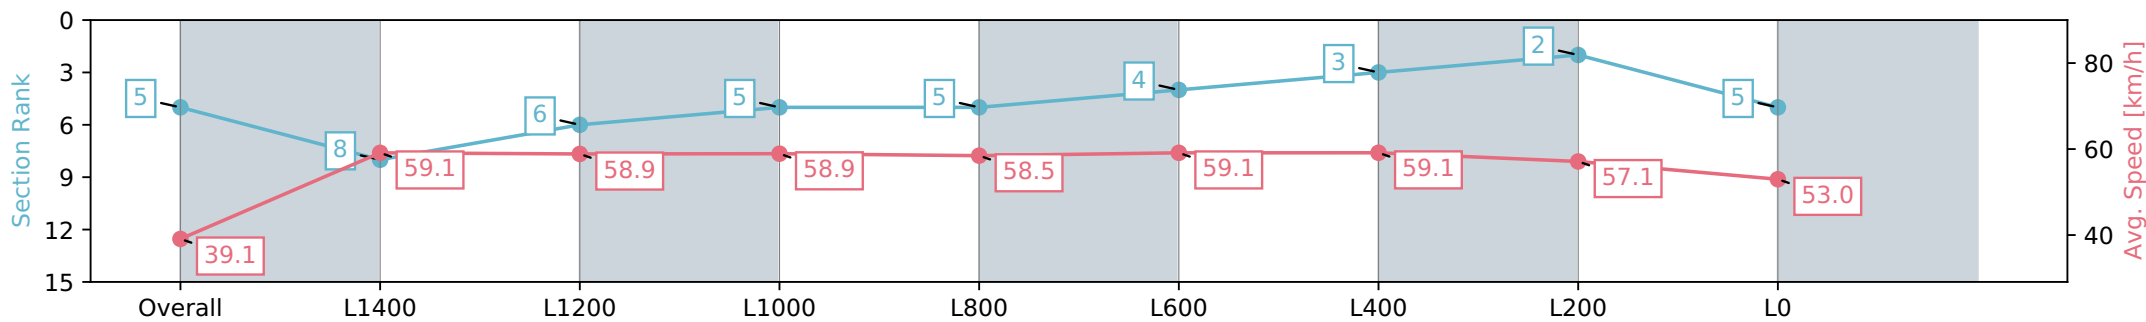

Sportsbet Gawler SA - Professional  
 Race 5: Gawler Cup Twilight Friday Oct 25th Rating 0 - 56  
 Handicap - 1700m

07 August 2024 - 3:41PM

Track Rating: Soft 5, Weather: Fine, Rail Position: True

Section	Overall	L1400	L1200	L1000	L800	L600	L400	L200	L0
Section Times	1:48.79 [5] (0:09.23)	1:39.56 [8] (0:12.20)	1:27.36 [6] (0:12.19)	1:15.17 [5] (0:12.24)	1:02.93 [5] (0:12.33)	0:50.60 [4] (0:12.22)	0:38.38 [3] (0:12.20)	0:26.18 [2] (0:12.61)	0:13.57 [5] (0:13.56)
Average Speed [km/h]	39.1	59.1	58.9	58.9	58.5	59.1	59.1	57.1	53.0
Top Speed [km/h]	58.5	60.3	59.8	59.3	59.1	59.8	60.0	58.6	55.7
Avg. Dist. to Rail [m]	0.9	0.4	0.4	1.2	0.9	0.7	0.3	0.4	1.0
Avg. Stride Freq. [Hz]	2.2	2.3	2.2	2.3	2.2	2.3	2.3	2.3	2.2
Avg. Stride Length [m]	5.0	7.2	7.3	7.2	7.3	7.1	7.2	6.9	6.7