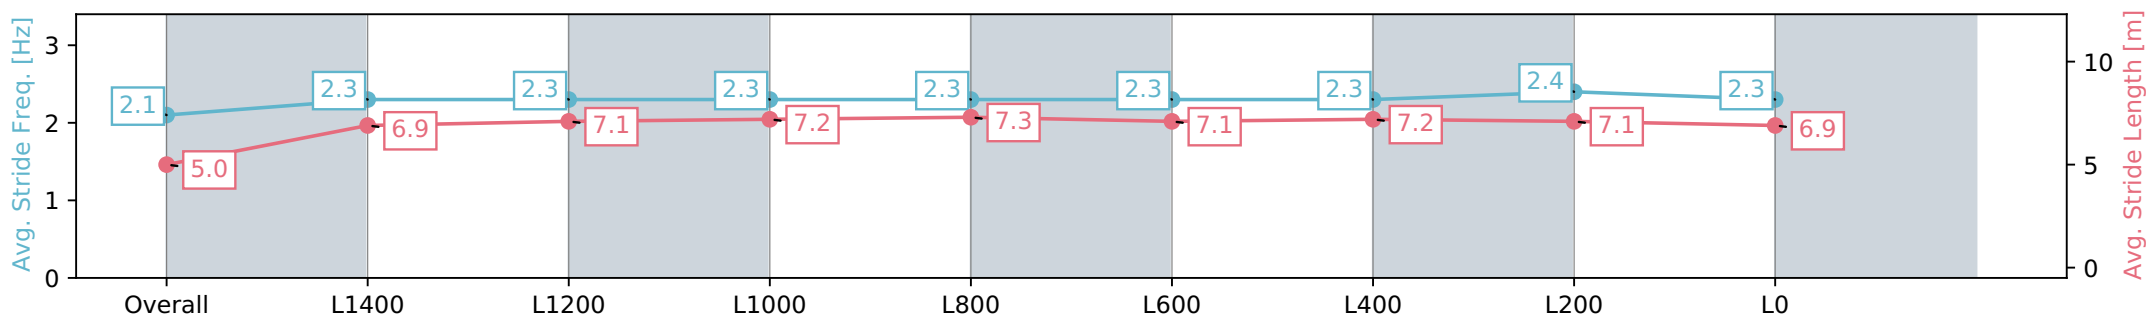

Report Created: Wed 07 August 2024 15:58:20 GMT+10 (Note: Timing is based on positional data)

- [ ] Ranking at each section and finish
- :-:- No data available at this section
- NA No data available

Horse/Jockey Name	FLIGHT DECK/Ivy Lam
Finish Rank	2
Fastest Section Time (Section)	0:12.01 (L600)
Top Speed [km/h] (Section)	61.1 (L1000)
Race State	Finished

Sportsbet Gawler SA - Professional  
 Race 5: Gawler Cup Twilight Friday Oct 25th Rating 0 - 56  
 Handicap - 1700m

07 August 2024 - 3:41PM

Track Rating: Soft 5, Weather: Fine, Rail Position: True

Section	Overall	L1400	L1200	L1000	L800	L600	L400	L200	L0
Section Times	1:47.81 [2] (0:09.68)	1:38.13 [12] (0:12.44)	1:25.69 [12] (0:12.41)	1:13.28 [12] (0:12.04)	1:01.24 [11] (0:12.14)	0:49.10 [9] (0:12.18)	0:36.92 [8] (0:12.01)	0:24.91 [5] (0:12.09)	0:12.82 [2] (0:12.82)
Average Speed [km/h]	37.1	57.9	58.0	59.9	59.5	59.7	60.2	60.0	56.1
Top Speed [km/h]	54.5	59.9	60.2	60.3	59.9	61.1	61.0	61.0	58.0
Avg. Dist. to Rail [m]	6.1	0.9	0.5	0.6	0.7	1.8	0.9	3.5	3.7
Avg. Stride Freq. [Hz]	2.1	2.3	2.3	2.3	2.3	2.3	2.3	2.4	2.3
Avg. Stride Length [m]	5.0	6.9	7.1	7.2	7.3	7.1	7.2	7.1	6.9