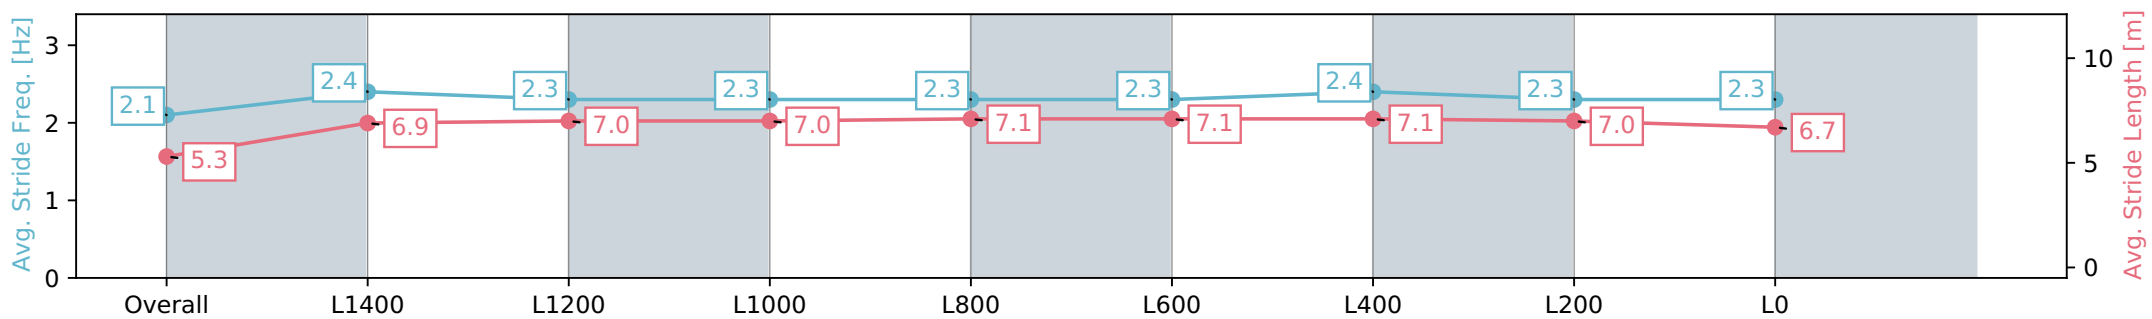

Sportsbet Gawler SA - Professional  
 Race 5: Gawler Cup Twilight Friday Oct 25th Rating 0 - 56  
 Handicap - 1700m

07 August 2024 - 3:41PM

Track Rating: Soft 5, Weather: Fine, Rail Position: True

Section	Overall	L1400	L1200	L1000	L800	L600	L400	L200	L0
Section Times	1:47.94 [3] (0:09.31)	1:38.63 [9] (0:12.18)	1:26.45 [7] (0:12.20)	1:14.25 [7] (0:12.18)	1:02.07 [6] (0:12.38)	0:49.69 [6] (0:12.35)	0:37.34 [5] (0:12.14)	0:25.20 [4] (0:12.25)	0:12.95 [2] (0:12.95)
Average Speed [km/h]	38.8	59.0	58.9	59.1	58.6	59.4	59.7	59.2	55.6
Top Speed [km/h]	56.7	60.0	59.9	59.8	59.3	60.3	60.4	60.6	57.1
Avg. Dist. to Rail [m]	0.5	0.5	0.2	0.4	2.3	3.0	1.6	3.8	4.4
Avg. Stride Freq. [Hz]	1.9	2.2	2.2	2.2	2.2	2.2	2.3	2.3	2.3
Avg. Stride Length [m]	5.6	7.4	7.4	7.5	7.5	7.4	7.3	7.1	6.8

Report Created: Wed 07 August 2024 15:58:27 GMT+10 (Note: Timing is based on positional data)

- [ ] Ranking at each section and finish
- :-:- No data available at this section
- NA No data available

Horse/Jockey Name	ROCKBARTON ROAD/Sairyn Fawke
Finish Rank	4
Fastest Section Time (Section)	0:12.11 (L1600)
Top Speed [km/h] (Section)	62.2 (L600)
Race State	Finished

Sportsbet Gawler SA - Professional  
 Race 5: Gawler Cup Twilight Friday Oct 25th Rating 0 - 56  
 Handicap - 1700m

07 August 2024 - 3:41PM

Track Rating: Soft 5, Weather: Fine, Rail Position: True

Section	Overall	L1400	L1200	L1000	L800	L600	L400	L200	L0
Section Times	1:48.29 [4] (0:09.44)	1:38.85 [11] (0:12.11)	1:26.74 [8] (0:12.28)	1:14.45 [8] (0:12.21)	1:02.24 [8] (0:12.49)	0:49.75 [8] (0:12.37)	0:37.38 [9] (0:12.14)	0:25.24 [6] (0:12.21)	0:13.03 [6] (0:13.03)
Average Speed [km/h]	38.3	59.5	58.7	58.9	58.1	59.4	59.8	59.4	55.4
Top Speed [km/h]	58.6	60.8	59.6	59.4	58.8	60.7	60.4	62.2	58.5
Avg. Dist. to Rail [m]	1.5	0.6	0.7	1.3	2.9	3.2	1.5	4.4	3.7
Avg. Stride Freq. [Hz]	2.1	2.4	2.3	2.3	2.3	2.3	2.4	2.3	2.3
Avg. Stride Length [m]	5.3	6.9	7.0	7.0	7.1	7.1	7.1	7.0	6.7