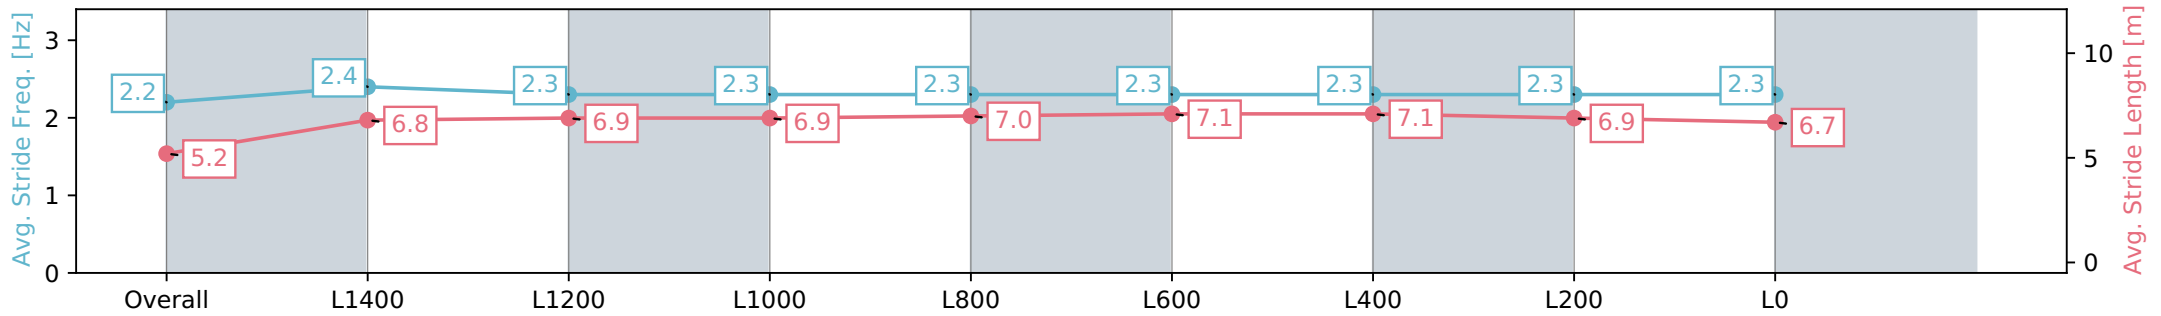

Sportsbet Gawler SA - Professional  
 Race 5: Gawler Cup Twilight Friday Oct 25th Rating 0 - 56  
 Handicap - 1700m

07 August 2024 - 3:41PM

Track Rating: Soft 5, Weather: Fine, Rail Position: True

Section	Overall	L1400	L1200	L1000	L800	L600	L400	L200	L0
Section Times	1:48.96 [7] (0:08.93)	1:40.03 [1] (0:12.30)	1:27.73 [3] (0:12.19)	1:15.54 [3] (0:12.26)	1:03.28 [3] (0:12.30)	0:50.98 [3] (0:12.42)	0:38.56 [2] (0:12.28)	0:26.27 [3] (0:12.52)	0:13.75 [4] (0:13.75)
Average Speed [km/h]	40.5	59.5	59.0	59.0	59.2	59.8	59.1	57.5	52.4
Top Speed [km/h]	59.9	60.7	59.8	59.7	59.9	60.6	60.6	59.4	55.4
Avg. Dist. to Rail [m]	8.4	3.1	1.7	2.3	4.1	4.8	1.4	0.9	2.0
Avg. Stride Freq. [Hz]	2.1	2.3	2.2	2.2	2.2	2.3	2.3	2.3	2.2
Avg. Stride Length [m]	5.5	7.3	7.4	7.4	7.4	7.3	7.2	7.0	6.7

Report Created: Wed 07 August 2024 15:58:42 GMT+10 (Note: Timing is based on positional data)

- [ ] Ranking at each section and finish
- :-:- No data available at this section
- NA No data available

Horse/Jockey Name	SHADOW HAWK/Caitlin Jones
Finish Rank	8
Fastest Section Time (Section)	0:12.36 (L600)
Top Speed [km/h] (Section)	60.3 (L1000)
Race State	Finished

Sportsbet Gawler SA - Professional  
 Race 5: Gawler Cup Twilight Friday Oct 25th Rating 0 - 56  
 Handicap - 1700m

07 August 2024 - 3:41PM

Track Rating: Soft 5, Weather: Fine, Rail Position: True

Section	Overall	L1400	L1200	L1000	L800	L600	L400	L200	L0
Section Times	1:49.36 [8] (0:09.11)	1:40.25 [4] (0:12.63)	1:27.62 [10] (0:12.44)	1:15.18 [11] (0:12.41)	1:02.77 [12] (0:12.37)	0:50.40 [12] (0:12.38)	0:38.02 [12] (0:12.36)	0:25.66 [12] (0:12.71)	0:12.95 [9] (0:12.95)
Average Speed [km/h]	39.5	58.3	57.8	58.1	58.7	59.1	59.2	57.3	55.6
Top Speed [km/h]	57.3	59.8	59.2	59.1	59.7	60.3	60.0	58.2	57.2
Avg. Dist. to Rail [m]	9.1	3.8	1.6	1.5	2.3	2.9	3.0	5.6	4.9
Avg. Stride Freq. [Hz]	2.2	2.4	2.3	2.3	2.3	2.3	2.3	2.3	2.3
Avg. Stride Length [m]	5.2	6.8	6.9	6.9	7.0	7.1	7.1	6.9	6.7