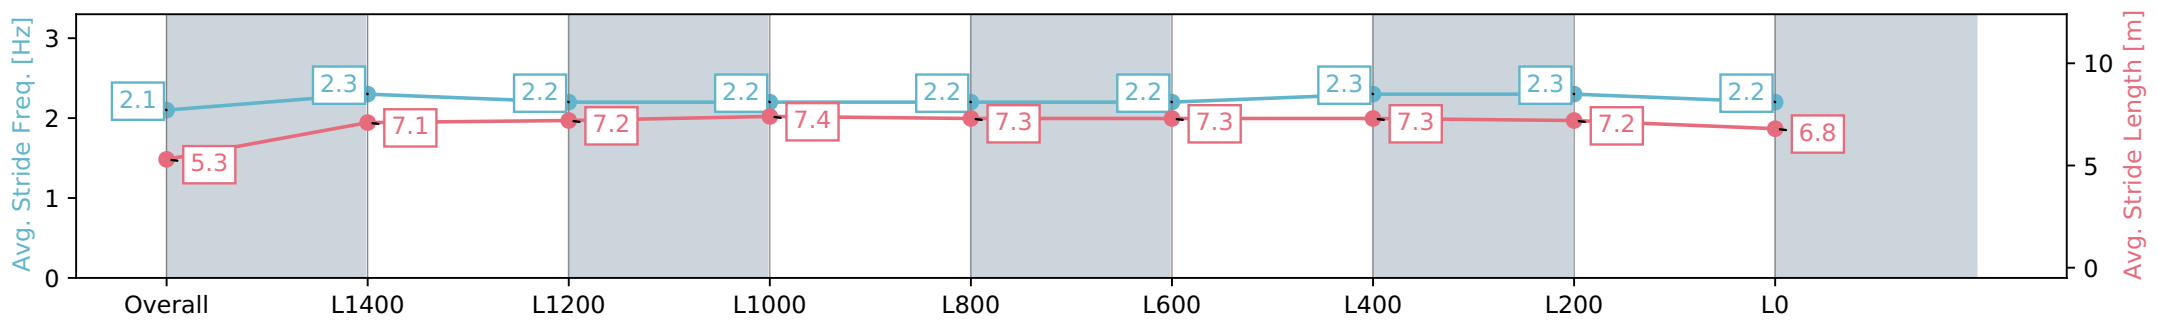

Sportsbet Gawler SA - Professional  
 Race 5: Gawler Cup Twilight Friday Oct 25th Rating 0 - 56  
 Handicap - 1700m

07 August 2024 - 3:41PM

Track Rating: Soft 5, Weather: Fine, Rail Position: True

Section	Overall	L1400	L1200	L1000	L800	L600	L400	L200	L0
Section Times	1:48.79 [5] (0:09.23)	1:39.56 [8] (0:12.20)	1:27.36 [6] (0:12.19)	1:15.17 [5] (0:12.24)	1:02.93 [5] (0:12.33)	0:50.60 [4] (0:12.22)	0:38.38 [3] (0:12.20)	0:26.18 [2] (0:12.61)	0:13.57 [5] (0:13.56)
Average Speed [km/h]	39.1	59.1	58.9	58.9	58.5	59.1	59.1	57.1	53.0
Top Speed [km/h]	58.5	60.3	59.8	59.3	59.1	59.8	60.0	58.6	55.7
Avg. Dist. to Rail [m]	0.9	0.4	0.4	1.2	0.9	0.7	0.3	0.4	1.0
Avg. Stride Freq. [Hz]	2.2	2.3	2.2	2.3	2.2	2.3	2.3	2.3	2.2
Avg. Stride Length [m]	5.0	7.2	7.3	7.2	7.3	7.1	7.2	6.9	6.7

Report Created: Wed 07 August 2024 15:58:35 GMT+10 (Note: Timing is based on positional data)

- [ ] Ranking at each section and finish
- :-:- No data available at this section
- NA No data available

Horse/Jockey Name	MORTGAGE MAN/Jason Holder
Finish Rank	6
Fastest Section Time (Section)	0:12.16 (L400)
Top Speed [km/h] (Section)	61.5 (Overall)
Race State	Finished

Sportsbet Gawler SA - Professional  
 Race 5: Gawler Cup Twilight Friday Oct 25th Rating 0 - 56  
 Handicap - 1700m

07 August 2024 - 3:41PM

Track Rating: Soft 5, Weather: Fine, Rail Position: True

Section	Overall	L1400	L1200	L1000	L800	L600	L400	L200	L0
Section Times	1:48.83 [6] (0:09.33)	1:39.50 [10] (0:12.42)	1:27.08 [11] (0:12.35)	1:14.73 [10] (0:12.23)	1:02.50 [9] (0:12.40)	0:50.10 [10] (0:12.46)	0:37.64 [11] (0:12.24)	0:25.40 [7] (0:12.16)	0:13.24 [7] (0:13.24)
Average Speed [km/h]	38.8	58.5	58.3	58.9	58.4	59.0	59.2	59.3	54.3
Top Speed [km/h]	56.8	61.5	60.0	60.0	60.0	60.5	60.4	60.9	57.2
Avg. Dist. to Rail [m]	9.8	2.7	0.2	0.2	1.7	3.1	1.3	2.1	4.5
Avg. Stride Freq. [Hz]	2.1	2.3	2.2	2.2	2.2	2.2	2.3	2.3	2.2
Avg. Stride Length [m]	5.3	7.1	7.2	7.4	7.3	7.3	7.3	7.2	6.8