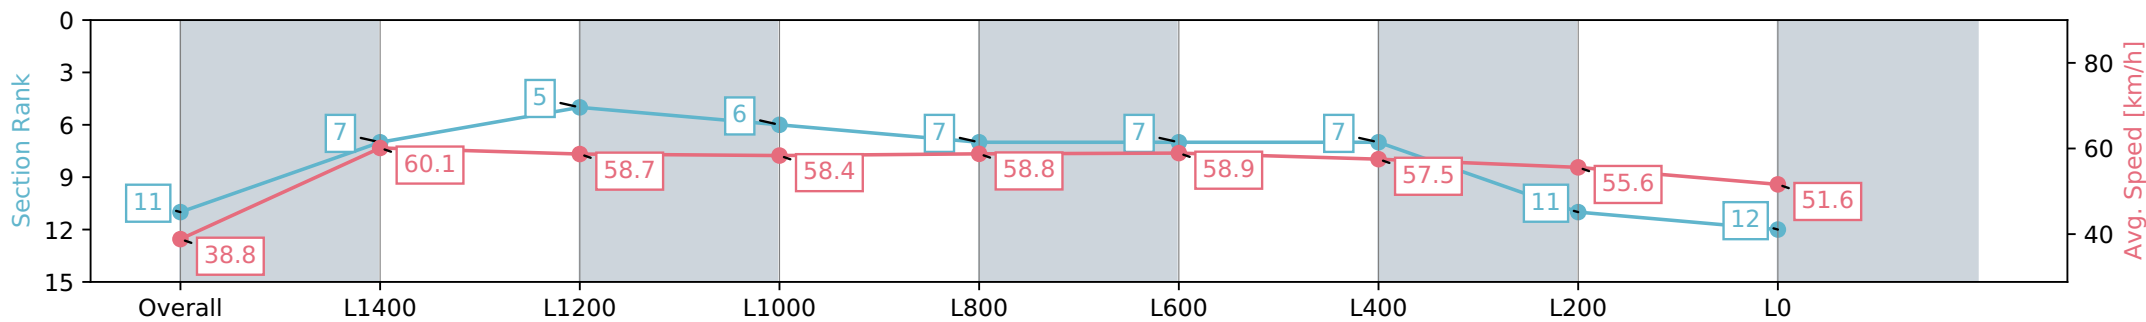

Horse/Jockey Name	JEWEL DE LUNE/Polly Brewster
Finish Rank	11
Fastest Section Time (Section)	0:12.16 (L1600)
Top Speed [km/h] (Section)	60.8 (Overall)
Race State	Finished

Sportsbet Gawler SA - Professional
Race 5: Gawler Cup Twilight Friday Oct 25th Rating 0 - 56
Handicap - 1700m

07 August 2024 - 3:41PM

Track Rating: Soft 5, Weather: Fine, Rail Position: True

Section	Overall	L1400	L1200	L1000	L800	L600	L400	L200	L0
Section Times	1:50.68 [11] (0:09.22)	1:41.46 [7] (0:12.16)	1:29.30 [5] (0:12.31)	1:16.99 [6] (0:12.32)	1:04.67 [7] (0:12.34)	0:52.33 [7] (0:12.53)	0:39.80 [7] (0:12.76)	0:27.04 [11] (0:13.13)	0:13.91 [12] (0:13.91)
Average Speed [km/h]	38.8	60.1	58.7	58.4	58.8	58.9	57.5	55.6	51.6
Top Speed [km/h]	59.2	60.8	60.1	59.5	59.5	59.8	58.7	56.8	54.6
Avg. Dist. to Rail [m]	4.7	2.4	1.7	1.2	2.3	3.6	4.3	7.4	8.6
Avg. Stride Freq. [Hz]	2.2	2.4	2.3	2.3	2.3	2.3	2.3	2.3	2.2
Avg. Stride Length [m]	5.0	6.9	7.0	7.1	7.1	7.1	7.0	6.8	6.5

Report Created: Wed 07 August 2024 15:58:57 GMT+10 (Note: Timing is based on positional data)

- [ ] Ranking at each section and finish
- -:-:- No data available at this section
- NA No data available