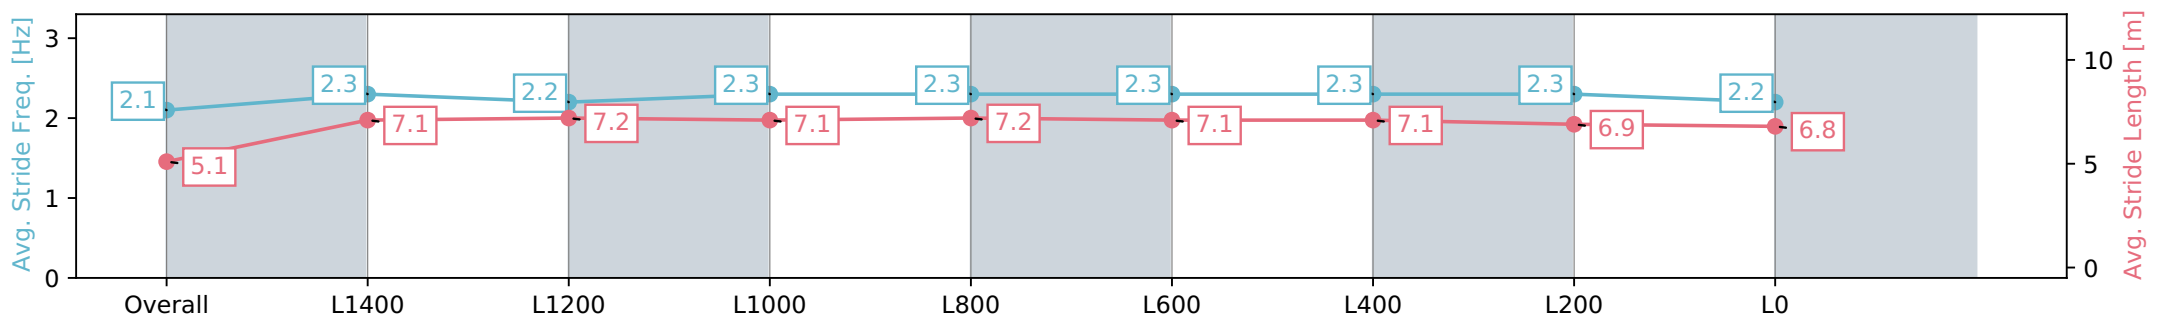

Sportsbet Gawler SA - Professional  
 Race 5: Gawler Cup Twilight Friday Oct 25th Rating 0 - 56  
 Handicap - 1700m

07 August 2024 - 3:41PM

Track Rating: Soft 5, Weather: Fine, Rail Position: True

Section	Overall	L1400	L1200	L1000	L800	L600	L400	L200	L0
Section Times	1:49.36 [8] (0:09.11)	1:40.25 [4] (0:12.63)	1:27.62 [10] (0:12.44)	1:15.18 [11] (0:12.41)	1:02.77 [12] (0:12.37)	0:50.40 [12] (0:12.38)	0:38.02 [12] (0:12.36)	0:25.66 [12] (0:12.71)	0:12.95 [9] (0:12.95)
Average Speed [km/h]	39.5	58.3	57.8	58.1	58.7	59.1	59.2	57.3	55.6
Top Speed [km/h]	57.3	59.8	59.2	59.1	59.7	60.3	60.0	58.2	57.2
Avg. Dist. to Rail [m]	9.1	3.8	1.6	1.5	2.3	2.9	3.0	5.6	4.9
Avg. Stride Freq. [Hz]	2.2	2.4	2.3	2.3	2.3	2.3	2.3	2.3	2.3
Avg. Stride Length [m]	5.2	6.8	6.9	6.9	7.0	7.1	7.1	6.9	6.7

Report Created: Wed 07 August 2024 15:58:46 GMT+10 (Note: Timing is based on positional data)

- [ ] Ranking at each section and finish
- :-:- No data available at this section
- NA No data available

Horse/Jockey Name	AL RANCHERO/Caitlin Tootell
Finish Rank	9
Fastest Section Time (Section)	0:12.27 (L600)
Top Speed [km/h] (Section)	60.8 (L1400)
Race State	Finished

Sportsbet Gawler SA - Professional  
 Race 5: Gawler Cup Twilight Friday Oct 25th Rating 0 - 56  
 Handicap - 1700m

07 August 2024 - 3:41PM

Track Rating: Soft 5, Weather: Fine, Rail Position: True

Section	Overall	L1400	L1200	L1000	L800	L600	L400	L200	L0
Section Times	1:49.38 [9] (0:09.18)	1:40.20 [6] (0:12.38)	1:27.82 [9] (0:12.43)	1:15.39 [9] (0:12.35)	1:03.04 [10] (0:12.39)	0:50.65 [10] (0:12.43)	0:38.22 [10] (0:12.27)	0:25.95 [8] (0:12.59)	0:13.36 [8] (0:13.36)
Average Speed [km/h]	39.1	59.2	58.1	58.4	58.4	59.3	59.1	57.6	53.9
Top Speed [km/h]	58.4	60.1	60.6	60.8	59.3	60.2	59.9	60.2	54.5
Avg. Dist. to Rail [m]	7.1	2.6	2.0	1.7	2.4	3.1	1.8	3.7	3.4
Avg. Stride Freq. [Hz]	2.1	2.3	2.2	2.3	2.3	2.3	2.3	2.3	2.2
Avg. Stride Length [m]	5.1	7.1	7.2	7.1	7.2	7.1	7.1	6.9	6.8