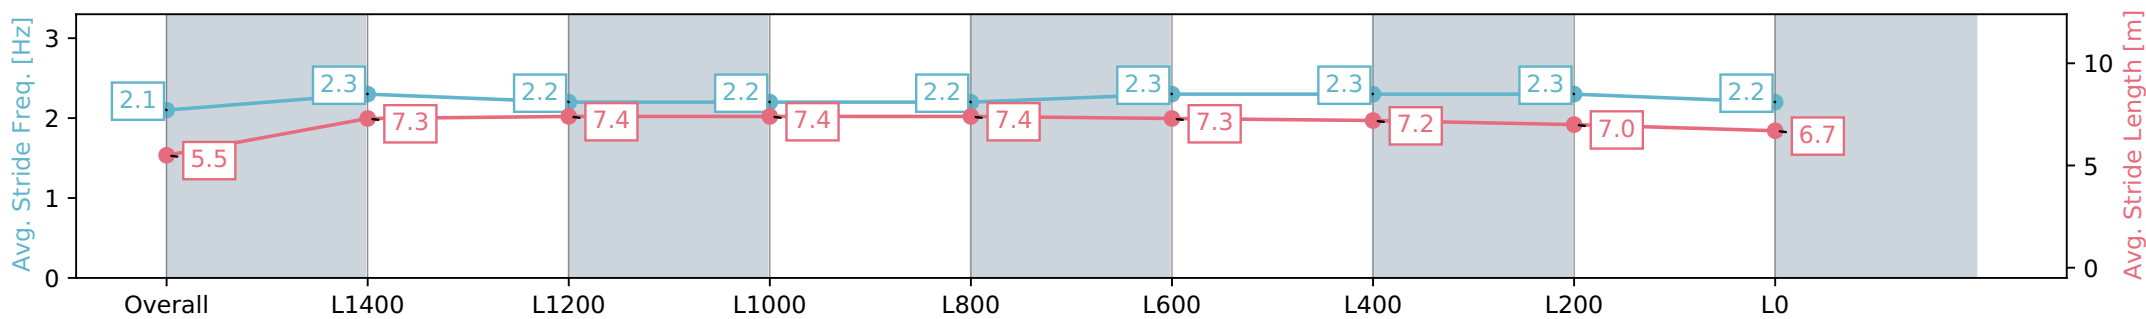

Horse/Jockey Name	FANTASTIC HOST/Samuel Payne
Finish Rank	7
Fastest Section Time (Section)	0:12.19 (L1400)
Top Speed [km/h] (Section)	60.7 (Overall)
Race State	Finished

Sportsbet Gawler SA - Professional
Race 5: Gawler Cup Twilight Friday Oct 25th Rating 0 - 56
Handicap - 1700m

07 August 2024 - 3:41PM

Track Rating: Soft 5, Weather: Fine, Rail Position: True

Section	Overall	L1400	L1200	L1000	L800	L600	L400	L200	L0
Section Times	1:48.96 [7] (0:08.93)	1:40.03 [1] (0:12.30)	1:27.73 [3] (0:12.19)	1:15.54 [3] (0:12.26)	1:03.28 [3] (0:12.30)	0:50.98 [3] (0:12.42)	0:38.56 [2] (0:12.28)	0:26.27 [3] (0:12.52)	0:13.75 [4] (0:13.75)
Average Speed [km/h]	40.5	59.5	59.0	59.0	59.2	59.8	59.1	57.5	52.4
Top Speed [km/h]	59.9	60.7	59.8	59.7	59.9	60.6	60.6	59.4	55.4
Avg. Dist. to Rail [m]	8.4	3.1	1.7	2.3	4.1	4.8	1.4	0.9	2.0
Avg. Stride Freq. [Hz]	2.1	2.3	2.2	2.2	2.2	2.3	2.3	2.3	2.2
Avg. Stride Length [m]	5.5	7.3	7.4	7.4	7.4	7.3	7.2	7.0	6.7

Report Created: Wed 07 August 2024 15:58:42 GMT+10 (Note: Timing is based on positional data)

- [ ] Ranking at each section and finish
- -:-:- No data available at this section
- NA No data available