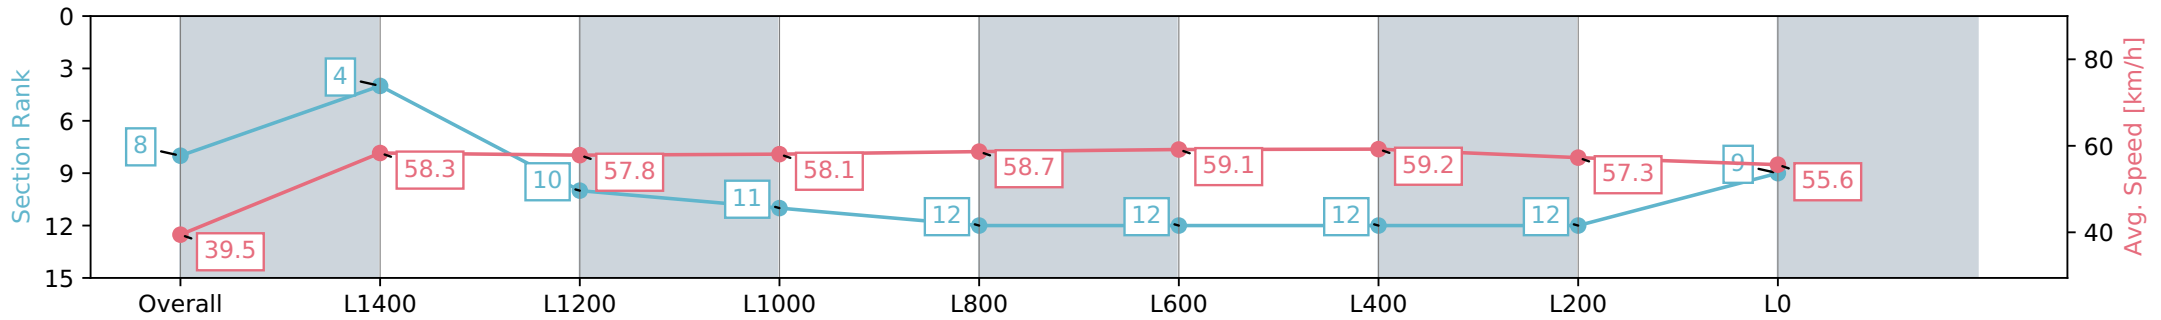

Horse/Jockey Name	SHADOW HAWK/Caitlin Jones
Finish Rank	8
Fastest Section Time (Section)	0:12.36 (L600)
Top Speed [km/h] (Section)	60.3 (L1000)
Race State	Finished

Sportsbet Gawler SA - Professional
Race 5: Gawler Cup Twilight Friday Oct 25th Rating 0 - 56
Handicap - 1700m

07 August 2024 - 3:41PM

Track Rating: Soft 5, Weather: Fine, Rail Position: True

Section	Overall	L1400	L1200	L1000	L800	L600	L400	L200	L0
Section Times	1:49.36 [8] (0:09.11)	1:40.25 [4] (0:12.63)	1:27.62 [10] (0:12.44)	1:15.18 [11] (0:12.41)	1:02.77 [12] (0:12.37)	0:50.40 [12] (0:12.38)	0:38.02 [12] (0:12.36)	0:25.66 [12] (0:12.71)	0:12.95 [9] (0:12.95)
Average Speed [km/h]	39.5	58.3	57.8	58.1	58.7	59.1	59.2	57.3	55.6
Top Speed [km/h]	57.3	59.8	59.2	59.1	59.7	60.3	60.0	58.2	57.2
Avg. Dist. to Rail [m]	9.1	3.8	1.6	1.5	2.3	2.9	3.0	5.6	4.9
Avg. Stride Freq. [Hz]	2.2	2.4	2.3	2.3	2.3	2.3	2.3	2.3	2.3
Avg. Stride Length [m]	5.2	6.8	6.9	6.9	7.0	7.1	7.1	6.9	6.7

Report Created: Wed 07 August 2024 15:58:46 GMT+10 (Note: Timing is based on positional data)

- [ ] Ranking at each section and finish
- -:-:- No data available at this section
- NA No data available