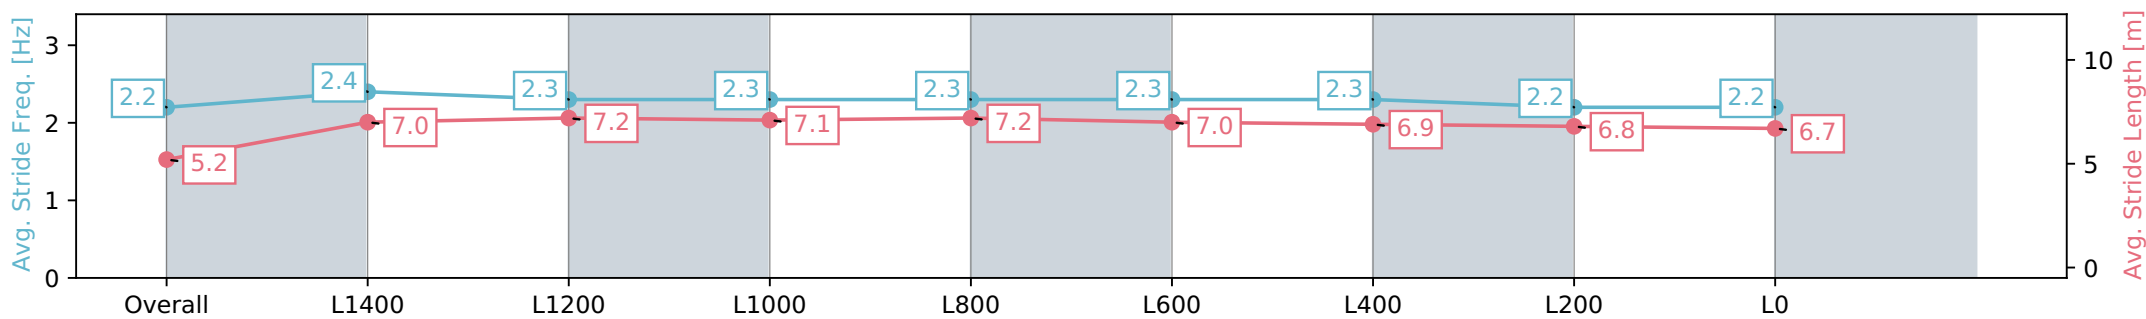

Sportsbet Gawler SA - Professional  
 Race 5: Gawler Cup Twilight Friday Oct 25th Rating 0 - 56  
 Handicap - 1700m

07 August 2024 - 3:41PM

Track Rating: Soft 5, Weather: Fine, Rail Position: True

Section	Overall	L1400	L1200	L1000	L800	L600	L400	L200	L0
Section Times	1:50.70 [12] (0:09.03)	1:41.67 [3] (0:12.09)	1:29.58 [1] (0:12.17)	1:17.41 [2] (0:12.34)	1:05.07 [2] (0:12.34)	0:52.73 [2] (0:12.62)	0:40.11 [4] (0:12.89)	0:27.22 [10] (0:13.28)	0:13.93 [11] (0:13.93)
Average Speed [km/h]	39.9	59.4	59.2	58.4	58.4	57.9	56.5	54.8	51.6
Top Speed [km/h]	60.1	61.8	59.8	59.3	59.3	58.2	57.8	56.9	53.3
Avg. Dist. to Rail [m]	5.1	1.3	0.2	0.5	1.5	2.0	2.7	4.3	5.1
Avg. Stride Freq. [Hz]	2.2	2.4	2.3	2.3	2.3	2.3	2.3	2.2	2.2
Avg. Stride Length [m]	5.2	7.0	7.2	7.1	7.2	7.0	6.9	6.8	6.7