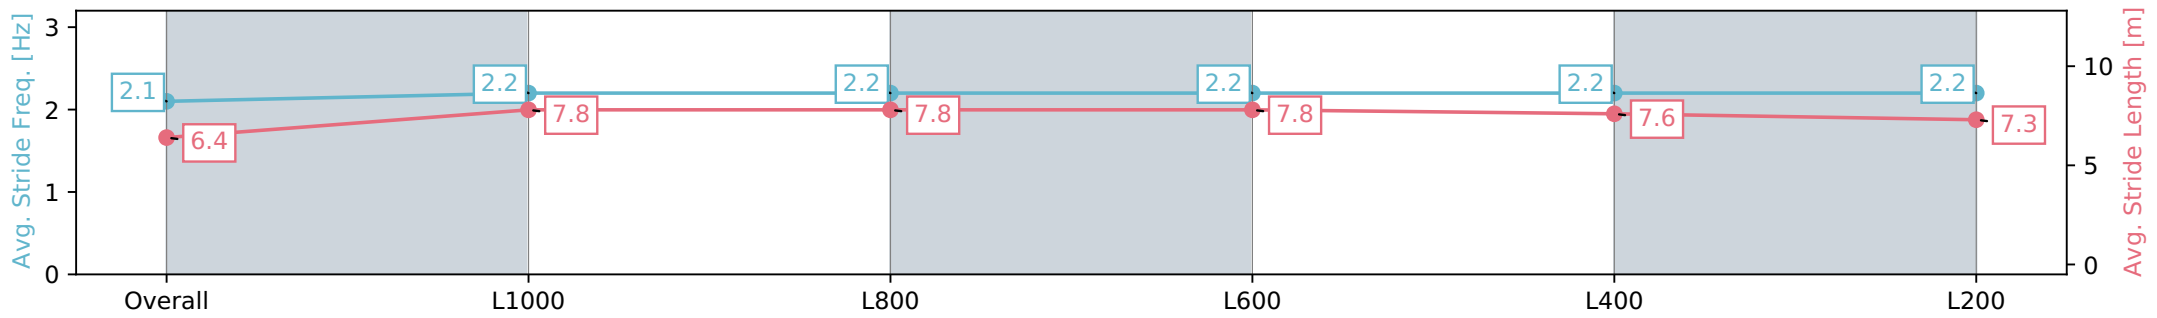

Horse/Jockey Name	CHOLULA/Brooke King
Finish Rank	8
Fastest Section Time (Section)	0:11.80 (L600)
Top Speed [km/h] (Section)	62.4 (Overall)
Race State	Finished

Sportsbet Gawler SA - Professional
Race 4: Sportsbet Same Race Multi Maiden Plate - 1200m
07 August 2024 - 3:02PM
Track Rating: Soft 5, Weather: Fine, Rail Position: True

Section	Overall	L1000	L800	L600	L400	L200
Section Times	1:15.27 [8] (0:14.96)	1:00.31 [11] (0:11.83)	0:48.48 [11] (0:11.94)	0:36.54 [12] (0:11.80)	0:24.74 [12] (0:12.18)	0:12.56 [11] (0:12.56)
Average Speed [km/h]	48.1	61.1	59.8	61.2	59.4	57.3
Top Speed [km/h]	59.5	62.4	61.3	61.8	61.7	58.1
Avg. Dist. to Rail [m]	4.1	1.8	1.3	0.5	3.9	4.9
Avg. Stride Freq. [Hz]	2.1	2.2	2.2	2.2	2.2	2.2
Avg. Stride Length [m]	6.4	7.8	7.8	7.8	7.6	7.3

[ ] Ranking at each section and finish
-:-:- No data available at this section
NA No data available