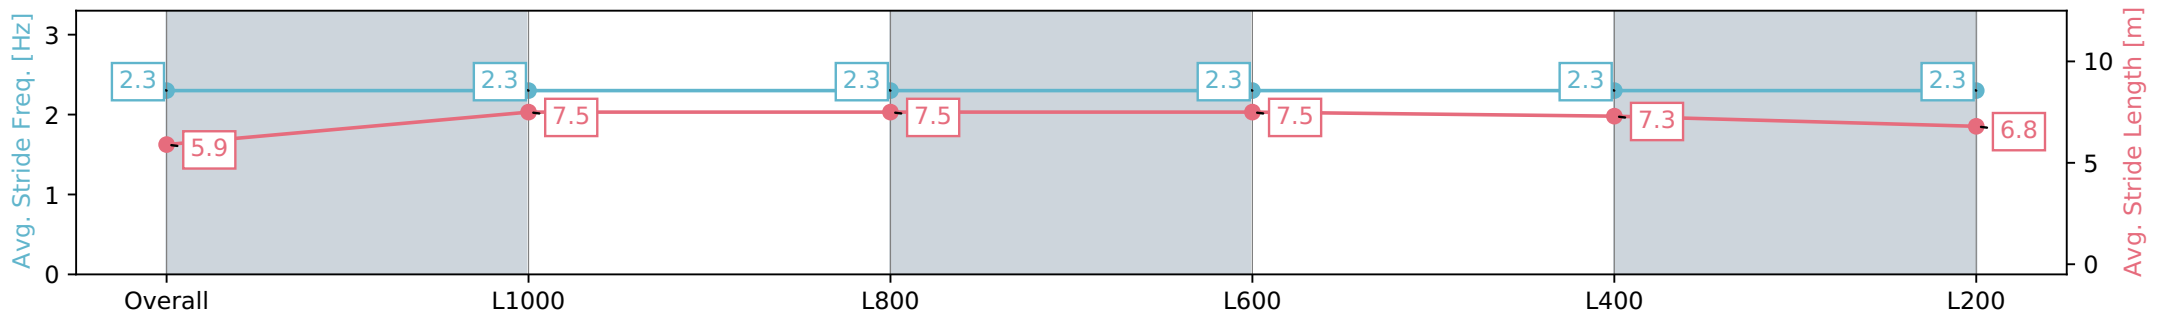

Sportsbet Gawler SA - Professional  
 Race 4: Sportsbet Same Race Multi Maiden Plate - 1200m  
 07 August 2024 - 3:02PM  
 Track Rating: Soft 5, Weather: Fine, Rail Position: True

Section	Overall	L1000	L800	L600	L400	L200
Section Times	1:15.15 [7] (0:14.80)	1:00.35 [9] (0:11.70)	0:48.65 [9] (0:11.88)	0:36.77 [10] (0:11.86)	0:24.91 [10] (0:12.13)	0:12.78 [7] (0:12.78)
Average Speed [km/h]	48.7	61.7	61.4	61.9	60.4	56.2
Top Speed [km/h]	61.6	62.5	62.3	62.5	61.3	59.0
Avg. Dist. to Rail [m]	5.0	2.2	2.0	3.9	8.9	9.7
Avg. Stride Freq. [Hz]	2.3	2.3	2.3	2.3	2.3	2.3
Avg. Stride Length [m]	5.9	7.5	7.5	7.5	7.3	6.8