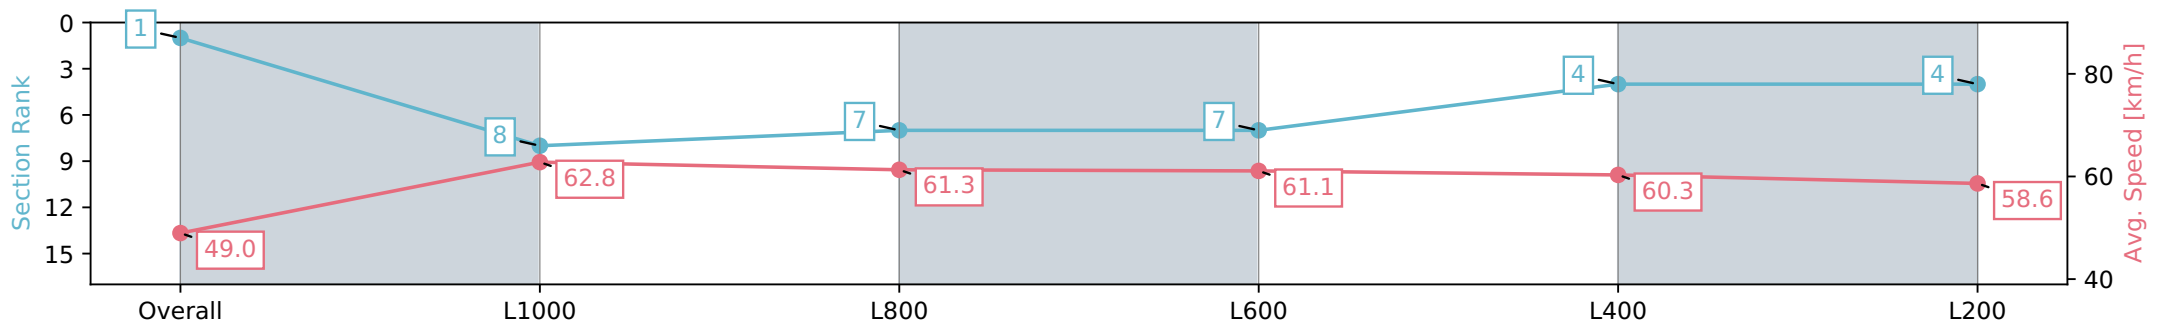

Section	Overall	L1000	L800	L600	L400	L200
Section Times	1:14.00 [1] (0:14.75)	0:59.25 [8] (0:11.50)	0:47.75 [7] (0:11.70)	0:36.05 [7] (0:11.80)	0:24.25 [4] (0:12.01)	0:12.24 [4] (0:12.24)
Average Speed [km/h]	49.0	62.8	61.3	61.1	60.3	58.6
Top Speed [km/h]	62.9	63.7	62.4	62.7	62.0	60.1
Avg. Dist. to Rail [m]	2.9	1.5	0.4	0.5	3.8	6.5
Avg. Stride Freq. [Hz]	2.4	2.5	2.5	2.5	2.5	2.5
Avg. Stride Length [m]	5.7	7.1	7.0	6.9	6.8	6.6