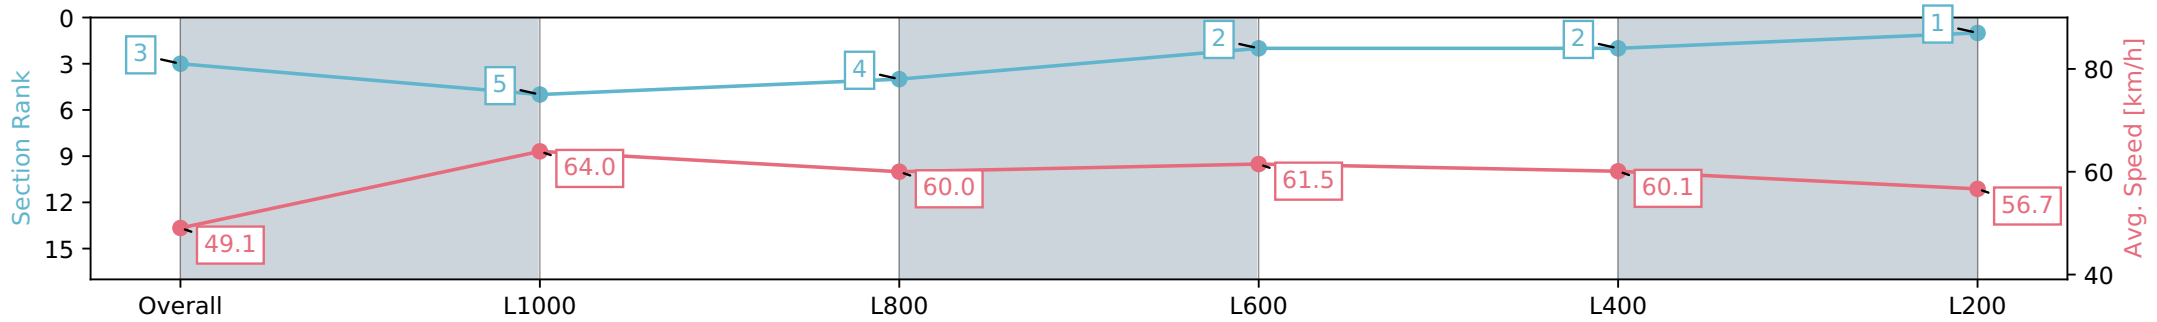

Horse/Jockey Name	GUMERACHA CRACKER/Alan Lai
Finish Rank	3
Fastest Section Time (Section)	0:11.30 (L1000)
Top Speed [km/h] (Section)	65.0 (Overall)
Race State	Finished

Sportsbet Gawler SA - Professional
Race 4: Sportsbet Same Race Multi Maiden Plate - 1200m

07 August 2024 - 3:02PM

Track Rating: Soft 5, Weather: Fine, Rail Position: True

Section	Overall	L1000	L800	L600	L400	L200
Section Times	1:14.20 [3] (0:14.65)	0:59.55 [5] (0:11.30)	0:48.25 [4] (0:11.79)	0:36.46 [2] (0:11.74)	0:24.72 [2] (0:12.03)	0:12.69 [1] (0:12.69)
Average Speed [km/h]	49.1	64.0	60.0	61.5	60.1	56.7
Top Speed [km/h]	63.1	65.0	61.5	62.6	62.0	57.9
Avg. Dist. to Rail [m]	1.1	0.3	2.0	1.0	3.2	5.2
Avg. Stride Freq. [Hz]	2.3	2.6	2.5	2.5	2.5	2.5
Avg. Stride Length [m]	5.9	6.9	6.7	6.7	6.6	6.3

- [ ] Ranking at each section and finish
- -:-:- No data available at this section
- NA No data available