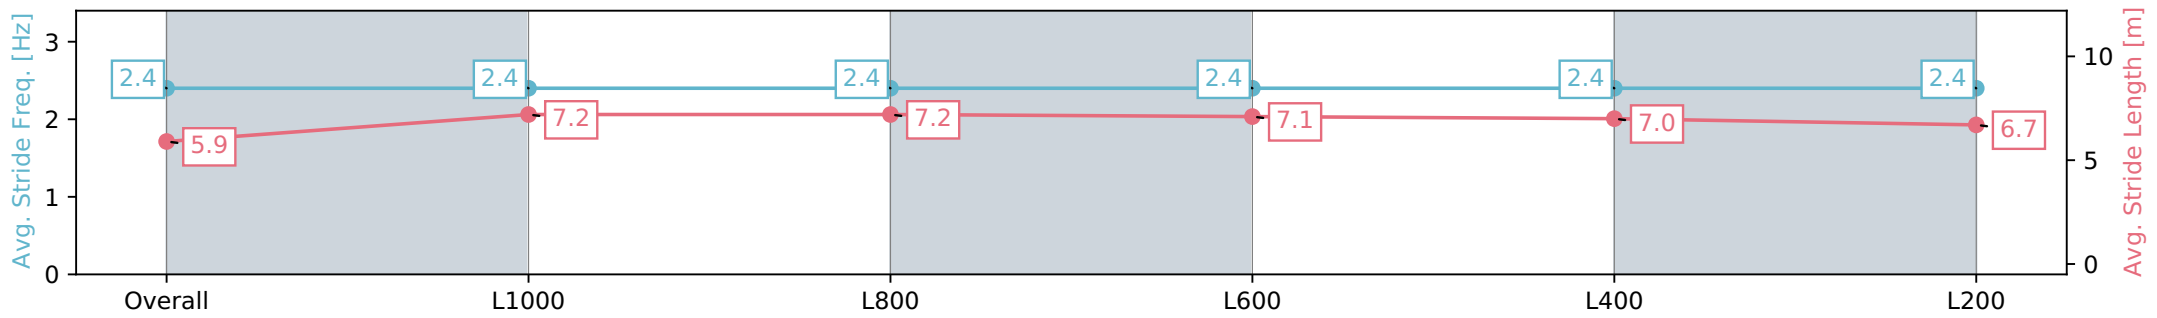

Sportsbet Gawler SA - Professional  
 Race 4: Sportsbet Same Race Multi Maiden Plate - 1200m  
 07 August 2024 - 3:02PM  
 Track Rating: Soft 5, Weather: Fine, Rail Position: True

Section	Overall	L1000	L800	L600	L400	L200
Section Times	1:14.23 [4] (0:14.47)	0:59.76 [3] (0:11.45)	0:48.31 [2] (0:11.72)	0:36.59 [1] (0:11.77)	0:24.82 [1] (0:12.14)	0:12.68 [2] (0:12.68)
Average Speed [km/h]	49.8	63.7	62.6	61.8	59.9	56.9
Top Speed [km/h]	66.1	66.4	64.1	63.2	62.5	58.5
Avg. Dist. to Rail [m]	12.2	5.2	2.8	2.3	4.9	5.5
Avg. Stride Freq. [Hz]	2.4	2.4	2.4	2.4	2.4	2.4
Avg. Stride Length [m]	5.9	7.2	7.2	7.1	7.0	6.7