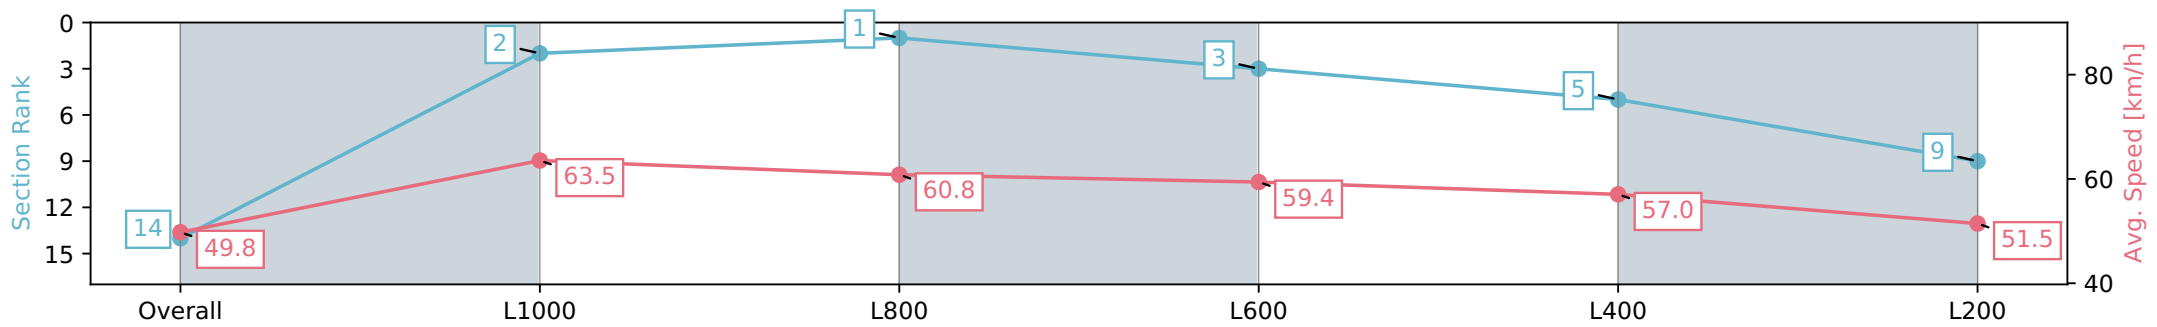

Horse/Jockey Name	WYNDHAM KNIGHT/Murray Henderson
Finish Rank	14
Fastest Section Time (Section)	0:11.38 (L1000)
Top Speed [km/h] (Section)	64.3 (Overall)
Race State	Finished

Sportsbet Gawler SA - Professional
Race 4: Sportsbet Same Race Multi Maiden Plate - 1200m
07 August 2024 - 3:02PM
Track Rating: Soft 5, Weather: Fine, Rail Position: True

Section	Overall	L1000	L800	L600	L400	L200
Section Times	1:16.65 [14] (0:14.46)	1:02.19 [2] (0:11.38)	0:50.81 [1] (0:11.91)	0:38.90 [3] (0:12.16)	0:26.74 [5] (0:12.76)	0:13.98 [9] (0:13.98)
Average Speed [km/h]	49.8	63.5	60.8	59.4	57.0	51.5
Top Speed [km/h]	63.3	64.3	62.5	60.9	59.0	55.4
Avg. Dist. to Rail [m]	3.5	1.5	0.7	1.3	4.5	5.6
Avg. Stride Freq. [Hz]	2.4	2.5	2.5	2.4	2.4	2.2
Avg. Stride Length [m]	5.7	7.0	6.7	6.9	6.7	6.4

[ ] Ranking at each section and finish
-:-:- No data available at this section
NA No data available