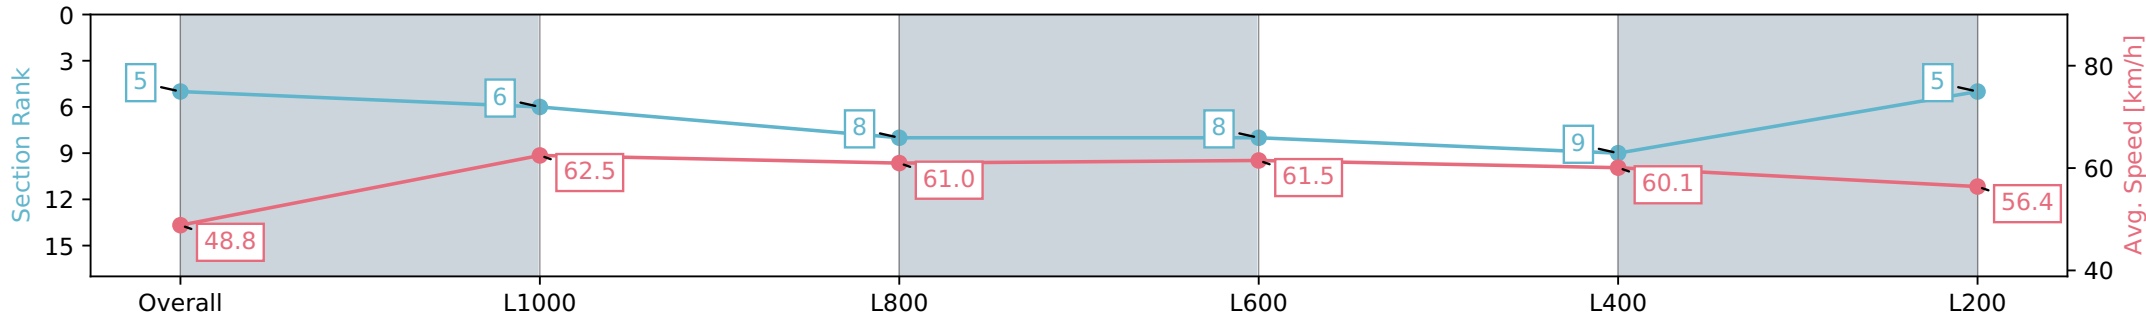

Sportsbet Gawler SA - Professional  
 Race 4: Sportsbet Same Race Multi Maiden Plate - 1200m  
 07 August 2024 - 3:02PM  
 Track Rating: Soft 5, Weather: Fine, Rail Position: True

Section	Overall	L1000	L800	L600	L400	L200
Section Times	1:14.84 [5] (0:14.72)	1:00.12 [6] (0:11.59)	0:48.53 [8] (0:11.91)	0:36.62 [8] (0:11.81)	0:24.81 [9] (0:12.07)	0:12.74 [5] (0:12.74)
Average Speed [km/h]	48.8	62.5	61.0	61.5	60.1	56.4
Top Speed [km/h]	63.3	64.1	62.0	62.0	62.3	58.1
Avg. Dist. to Rail [m]	9.9	3.5	0.9	1.5	6.4	9.4
Avg. Stride Freq. [Hz]	2.4	2.4	2.3	2.3	2.3	2.2
Avg. Stride Length [m]	5.6	7.4	7.4	7.5	7.3	7.0