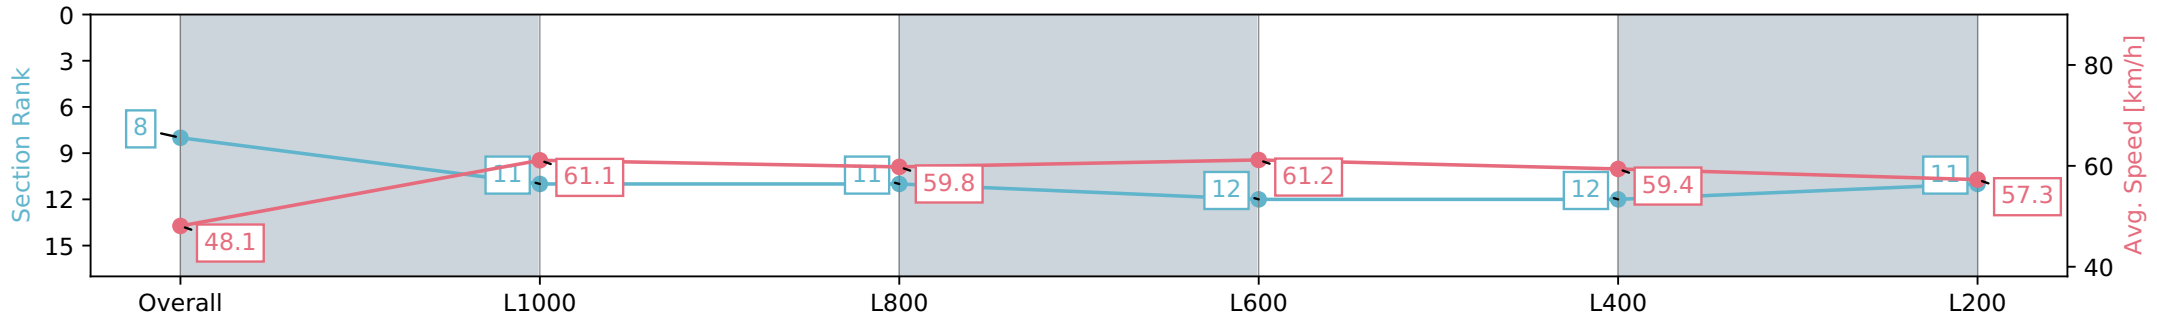

Horse/Jockey Name	CHOLULA/Brooke King
Finish Rank	8
Fastest Section Time (Section)	0:11.80 (L600)
Top Speed [km/h] (Section)	62.4 (Overall)
Race State	Finished

Sportsbet Gawler SA - Professional
Race 4: Sportsbet Same Race Multi Maiden Plate - 1200m
07 August 2024 - 3:02PM
Track Rating: Soft 5, Weather: Fine, Rail Position: True

Section	Overall	L1000	L800	L600	L400	L200
Section Times	1:15.27 [8] (0:14.96)	1:00.31 [11] (0:11.83)	0:48.48 [11] (0:11.94)	0:36.54 [12] (0:11.80)	0:24.74 [12] (0:12.18)	0:12.56 [11] (0:12.56)
Average Speed [km/h]	48.1	61.1	59.8	61.2	59.4	57.3
Top Speed [km/h]	59.5	62.4	61.3	61.8	61.7	58.1
Avg. Dist. to Rail [m]	4.1	1.8	1.3	0.5	3.9	4.9
Avg. Stride Freq. [Hz]	2.1	2.2	2.2	2.2	2.2	2.2
Avg. Stride Length [m]	6.4	7.8	7.8	7.8	7.6	7.3

[ ] Ranking at each section and finish
-:-:- No data available at this section
NA No data available