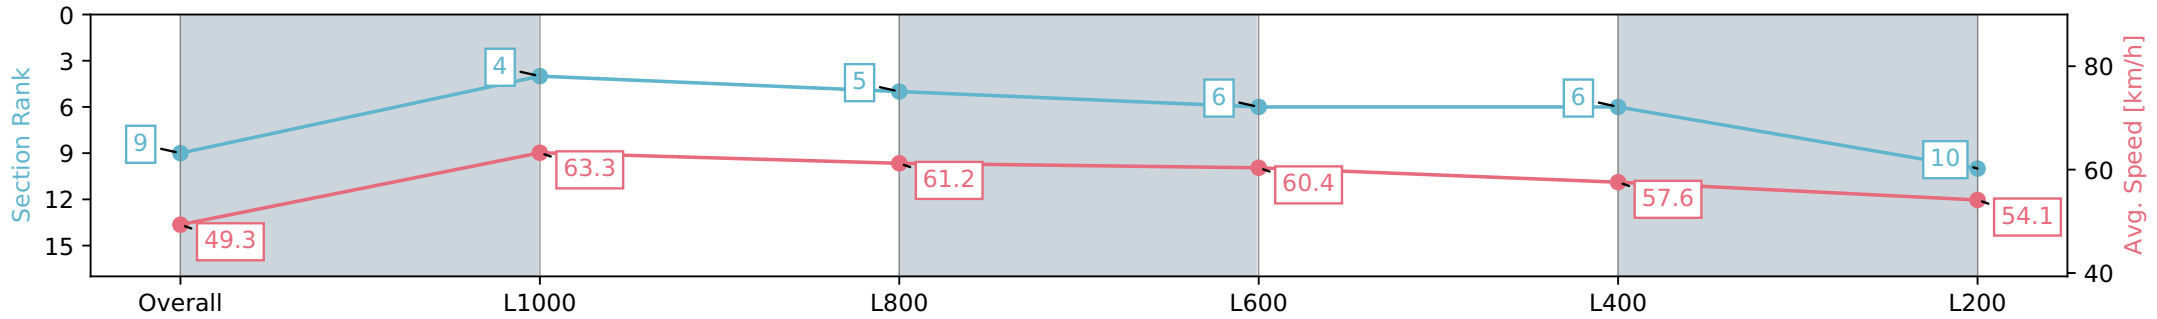

Horse/Jockey Name	BARYNYA/Ivy Lam
Finish Rank	9
Fastest Section Time (Section)	0:11.46 (L1000)
Top Speed [km/h] (Section)	65.4 (Overall)
Race State	Finished

Sportsbet Gawler SA - Professional
Race 4: Sportsbet Same Race Multi Maiden Plate - 1200m
07 August 2024 - 3:02PM
Track Rating: Soft 5, Weather: Fine, Rail Position: True

Section	Overall	L1000	L800	L600	L400	L200
Section Times	1:15.98 [9] (0:14.60)	1:01.38 [4] (0:11.46)	0:49.92 [5] (0:11.88)	0:38.04 [6] (0:12.06)	0:25.98 [6] (0:12.68)	0:13.30 [10] (0:13.30)
Average Speed [km/h]	49.3	63.3	61.2	60.4	57.6	54.1
Top Speed [km/h]	64.1	65.4	62.7	62.2	58.6	56.1
Avg. Dist. to Rail [m]	5.7	3.4	1.5	2.4	6.0	8.2
Avg. Stride Freq. [Hz]	2.3	2.4	2.3	2.3	2.3	2.2
Avg. Stride Length [m]	5.8	7.5	7.3	7.3	7.0	6.7

Report Created: Wed 07 August 2024 15:45:12 GMT+10 (Note: Timing is based on positional data)

- [ ] Ranking at each section and finish
- -:-:- No data available at this section
- NA No data available