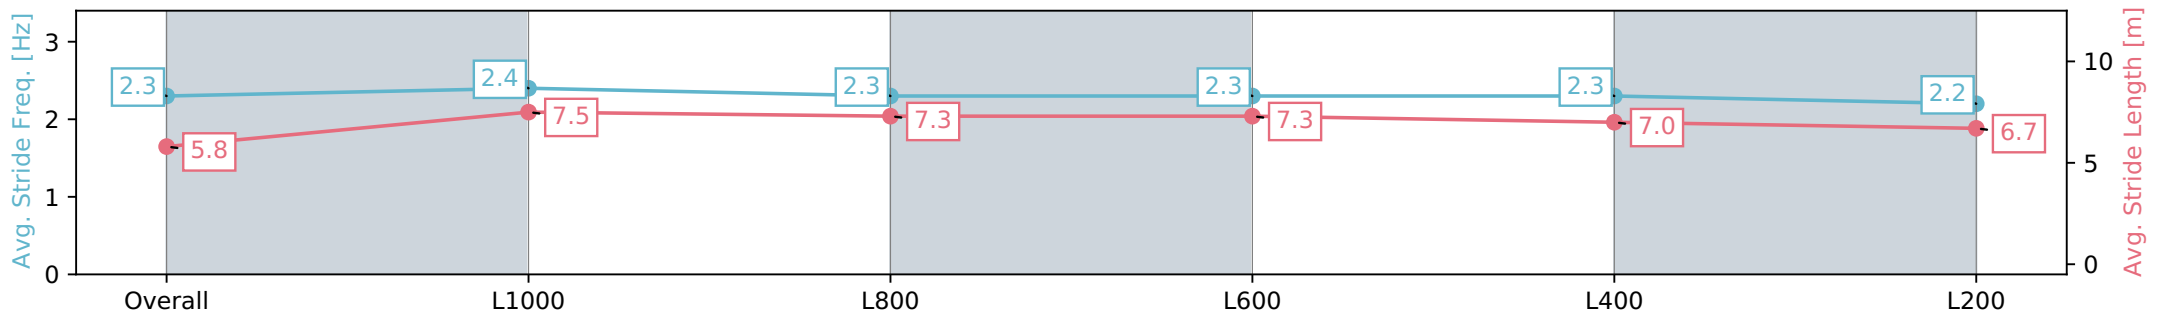

Horse/Jockey Name	BARYNYA/Ivy Lam
Finish Rank	9
Fastest Section Time (Section)	0:11.46 (L1000)
Top Speed [km/h] (Section)	65.4 (Overall)
Race State	Finished

Sportsbet Gawler SA - Professional
Race 4: Sportsbet Same Race Multi Maiden Plate - 1200m
07 August 2024 - 3:02PM
Track Rating: Soft 5, Weather: Fine, Rail Position: True

Section	Overall	L1000	L800	L600	L400	L200
Section Times	1:15.98 [9] (0:14.60)	1:01.38 [4] (0:11.46)	0:49.92 [5] (0:11.88)	0:38.04 [6] (0:12.06)	0:25.98 [6] (0:12.68)	0:13.30 [10] (0:13.30)
Average Speed [km/h]	49.3	63.3	61.2	60.4	57.6	54.1
Top Speed [km/h]	64.1	65.4	62.7	62.2	58.6	56.1
Avg. Dist. to Rail [m]	5.7	3.4	1.5	2.4	6.0	8.2
Avg. Stride Freq. [Hz]	2.3	2.4	2.3	2.3	2.3	2.2
Avg. Stride Length [m]	5.8	7.5	7.3	7.3	7.0	6.7

Report Created: Wed 07 August 2024 15:45:12 GMT+10 (Note: Timing is based on positional data)

- [ ] Ranking at each section and finish
- -:-:- No data available at this section
- NA No data available