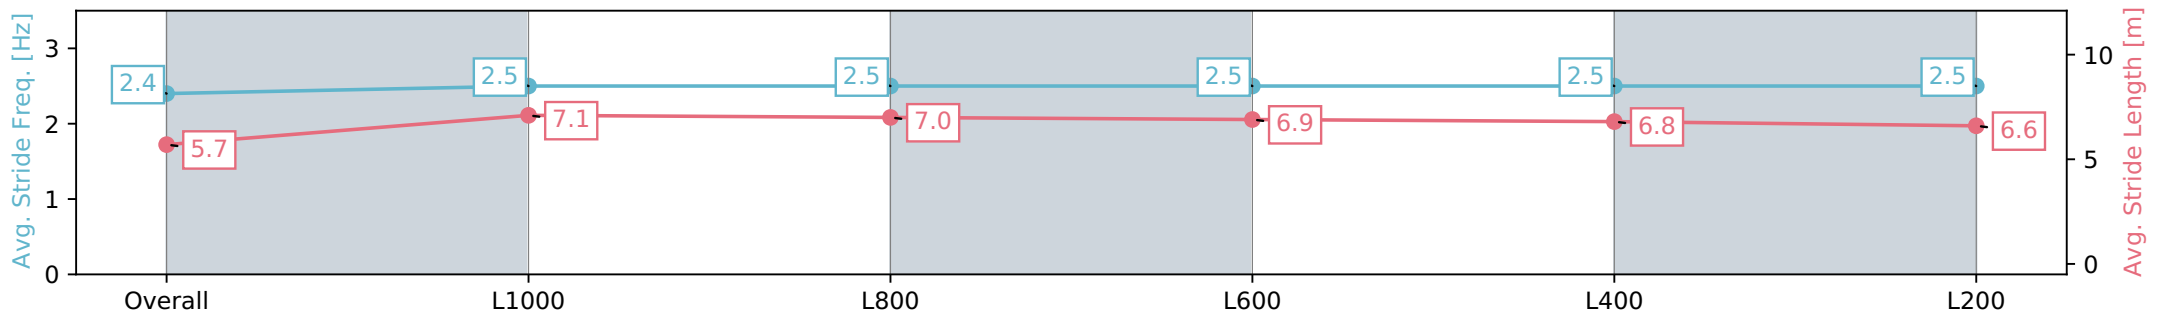

Horse/Jockey Name	ALOHA BLUE/Alana Livesey
Finish Rank	1
Fastest Section Time (Section)	0:11.50 (L1000)
Top Speed [km/h] (Section)	63.7 (Overall)
Race State	Finished

Sportsbet Gawler SA - Professional
Race 4: Sportsbet Same Race Multi Maiden Plate - 1200m
07 August 2024 - 3:02PM
Track Rating: Soft 5, Weather: Fine, Rail Position: True

Section	Overall	L1000	L800	L600	L400	L200
Section Times	1:14.00 [1] (0:14.75)	0:59.25 [8] (0:11.50)	0:47.75 [7] (0:11.70)	0:36.05 [7] (0:11.80)	0:24.25 [4] (0:12.01)	0:12.24 [4] (0:12.24)
Average Speed [km/h]	49.0	62.8	61.3	61.1	60.3	58.6
Top Speed [km/h]	62.9	63.7	62.4	62.7	62.0	60.1
Avg. Dist. to Rail [m]	2.9	1.5	0.4	0.5	3.8	6.5
Avg. Stride Freq. [Hz]	2.4	2.5	2.5	2.5	2.5	2.5
Avg. Stride Length [m]	5.7	7.1	7.0	6.9	6.8	6.6

- [ ] Ranking at each section and finish
- -:-:- No data available at this section
- NA No data available