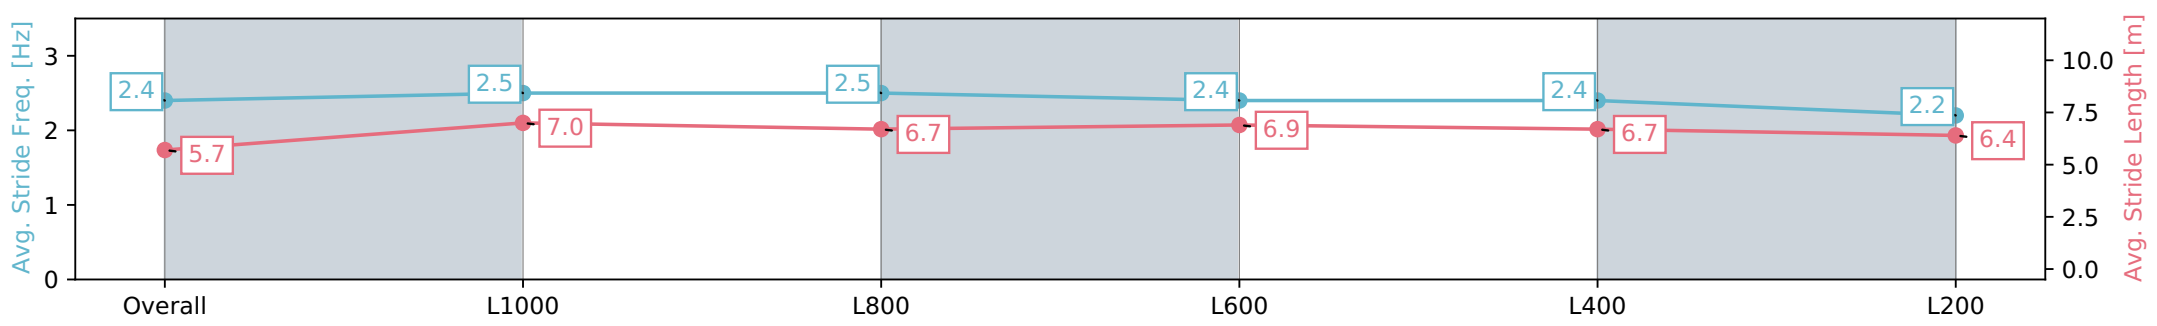

[ ] Ranking at each section and finish  
 -:-:- No data available at this section  
 NA No data available

Horse/Jockey Name	WYNDHAM KNIGHT/Murray Henderson
Finish Rank	14
Fastest Section Time (Section)	0:11.38 (L1000)
Top Speed [km/h] (Section)	64.3 (Overall)
Race State	Finished

Sportsbet Gawler SA - Professional  
 Race 4: Sportsbet Same Race Multi Maiden Plate - 1200m  
 07 August 2024 - 3:02PM  
 Track Rating: Soft 5, Weather: Fine, Rail Position: True

Section	Overall	L1000	L800	L600	L400	L200
Section Times	1:16.65 [14] (0:14.46)	1:02.19 [2] (0:11.38)	0:50.81 [1] (0:11.91)	0:38.90 [3] (0:12.16)	0:26.74 [5] (0:12.76)	0:13.98 [9] (0:13.98)
Average Speed [km/h]	49.8	63.5	60.8	59.4	57.0	51.5
Top Speed [km/h]	63.3	64.3	62.5	60.9	59.0	55.4
Avg. Dist. to Rail [m]	3.5	1.5	0.7	1.3	4.5	5.6
Avg. Stride Freq. [Hz]	2.4	2.5	2.5	2.4	2.4	2.2
Avg. Stride Length [m]	5.7	7.0	6.7	6.9	6.7	6.4