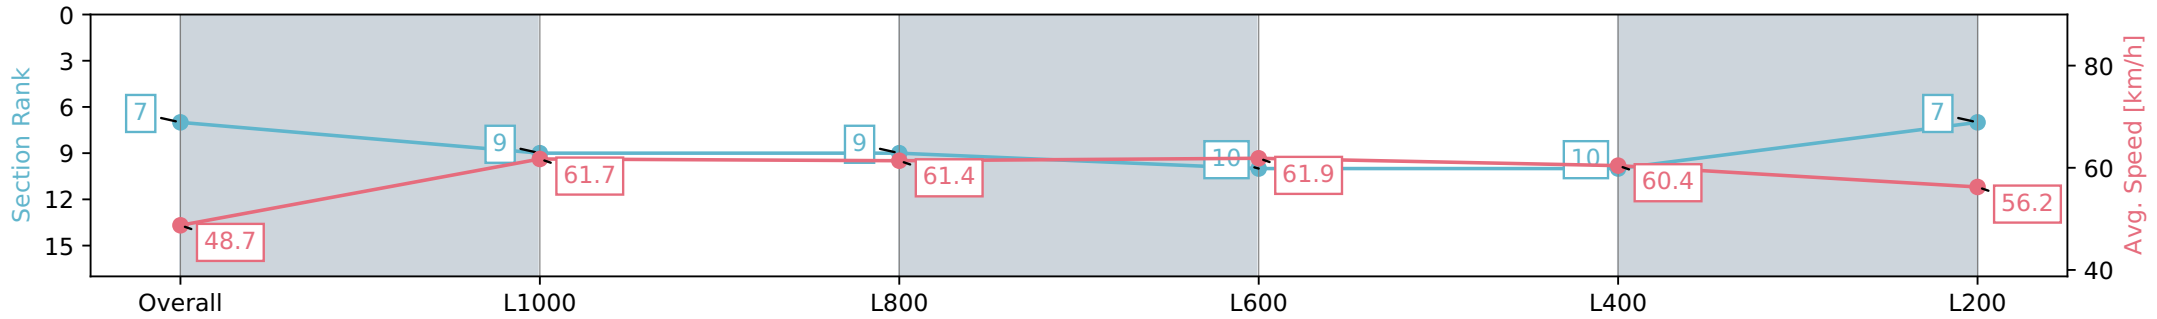

Sportsbet Gawler SA - Professional  
 Race 4: Sportsbet Same Race Multi Maiden Plate - 1200m  
 07 August 2024 - 3:02PM  
 Track Rating: Soft 5, Weather: Fine, Rail Position: True

Section	Overall	L1000	L800	L600	L400	L200
Section Times	1:15.15 [7] (0:14.80)	1:00.35 [9] (0:11.70)	0:48.65 [9] (0:11.88)	0:36.77 [10] (0:11.86)	0:24.91 [10] (0:12.13)	0:12.78 [7] (0:12.78)
Average Speed [km/h]	48.7	61.7	61.4	61.9	60.4	56.2
Top Speed [km/h]	61.6	62.5	62.3	62.5	61.3	59.0
Avg. Dist. to Rail [m]	5.0	2.2	2.0	3.9	8.9	9.7
Avg. Stride Freq. [Hz]	2.3	2.3	2.3	2.3	2.3	2.3
Avg. Stride Length [m]	5.9	7.5	7.5	7.5	7.3	6.8