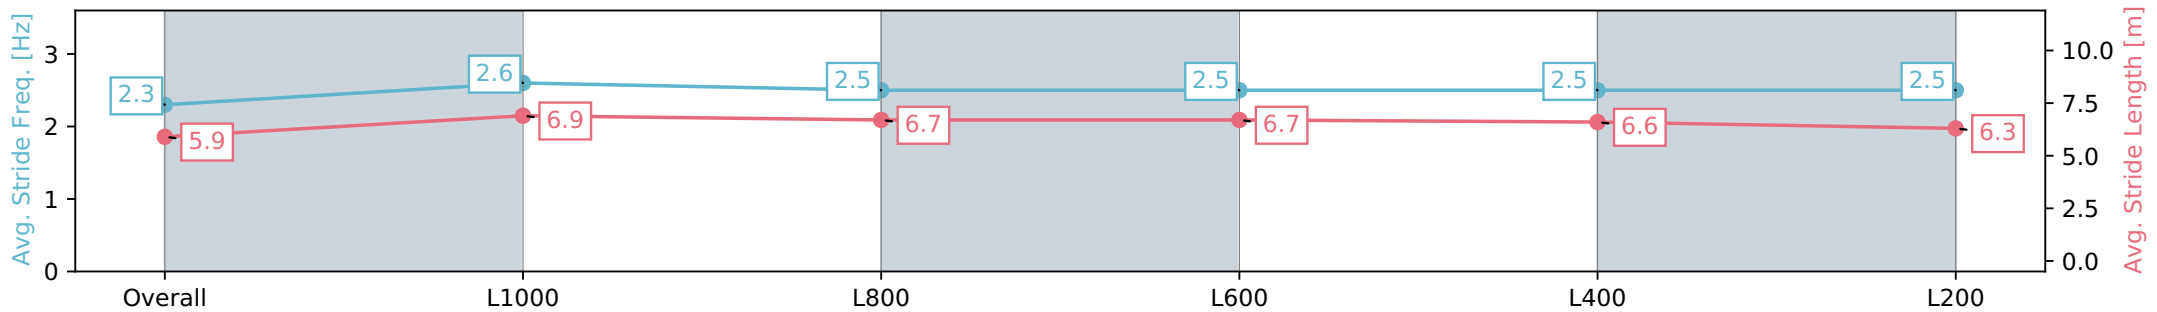

Sportsbet Gawler SA - Professional  
 Race 4: Sportsbet Same Race Multi Maiden Plate - 1200m

07 August 2024 - 3:02PM

Track Rating: Soft 5, Weather: Fine, Rail Position: True

Section	Overall	L1000	L800	L600	L400	L200
Section Times	1:14.20 [3] (0:14.65)	0:59.55 [5] (0:11.30)	0:48.25 [4] (0:11.79)	0:36.46 [2] (0:11.74)	0:24.72 [2] (0:12.03)	0:12.69 [1] (0:12.69)
Average Speed [km/h]	49.1	64.0	60.0	61.5	60.1	56.7
Top Speed [km/h]	63.1	65.0	61.5	62.6	62.0	57.9
Avg. Dist. to Rail [m]	1.1	0.3	2.0	1.0	3.2	5.2
Avg. Stride Freq. [Hz]	2.3	2.6	2.5	2.5	2.5	2.5
Avg. Stride Length [m]	5.9	6.9	6.7	6.7	6.6	6.3