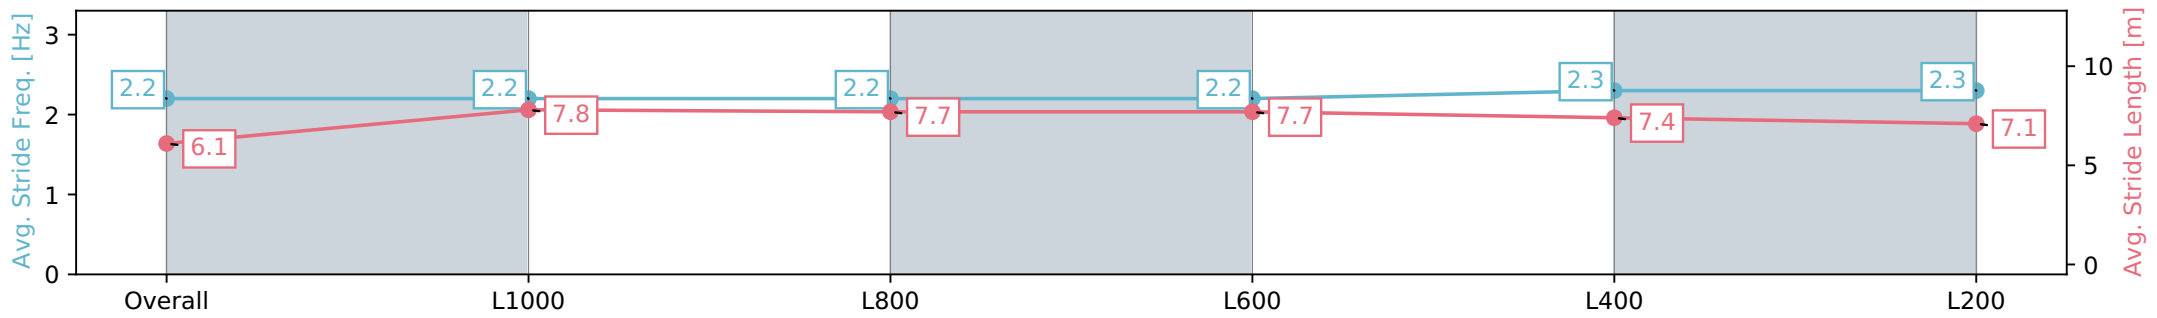

Horse/Jockey Name	PENDING HEART/Zoe Lloyd
Finish Rank	2
Fastest Section Time (Section)	0:11.49 (L1000)
Top Speed [km/h] (Section)	63.3 (Overall)
Race State	Finished

Sportsbet Gawler SA - Professional
Race 4: Sportsbet Same Race Multi Maiden Plate - 1200m

07 August 2024 - 3:02PM

Track Rating: Soft 5, Weather: Fine, Rail Position: True

Section	Overall	L1000	L800	L600	L400	L200
Section Times	1:14.09 [2] (0:14.74)	0:59.35 [7] (0:11.49)	0:47.86 [6] (0:11.69)	0:36.17 [5] (0:11.79)	0:24.38 [3] (0:11.95)	0:12.43 [3] (0:12.43)
Average Speed [km/h]	48.8	62.7	61.5	61.1	60.3	58.1
Top Speed [km/h]	62.7	63.3	62.4	61.9	61.7	59.4
Avg. Dist. to Rail [m]	2.1	0.8	0.2	0.2	2.5	4.9
Avg. Stride Freq. [Hz]	2.2	2.2	2.2	2.2	2.3	2.3
Avg. Stride Length [m]	6.1	7.8	7.7	7.7	7.4	7.1

- [ ] Ranking at each section and finish
- -:-:- No data available at this section
- NA No data available