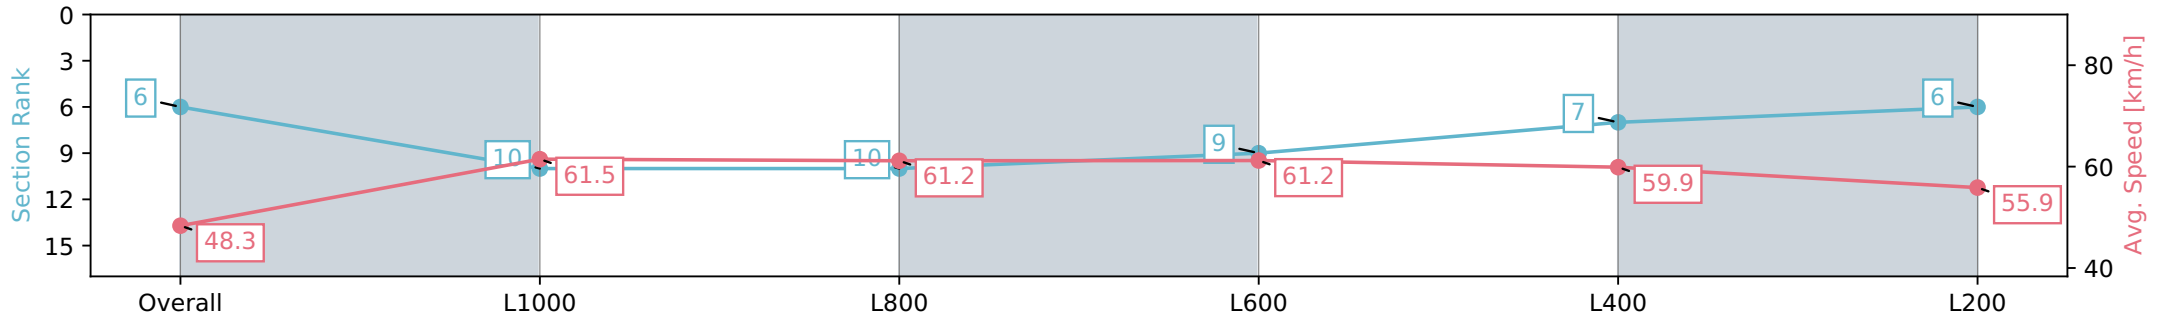

Horse/Jockey Name	ROO D'ORO/Samuel Payne
Finish Rank	6
Fastest Section Time (Section)	0:11.60 (L800)
Top Speed [km/h] (Section)	62.6 (L1000)
Race State	Finished

Sportsbet Gawler SA - Professional
Race 4: Sportsbet Same Race Multi Maiden Plate - 1200m

07 August 2024 - 3:02PM

Track Rating: Soft 5, Weather: Fine, Rail Position: True

Section	Overall	L1000	L800	L600	L400	L200
Section Times	1:15.05 [6] (0:14.92)	1:00.13 [10] (0:11.73)	0:48.40 [10] (0:11.60)	0:36.80 [9] (0:11.77)	0:25.03 [7] (0:12.12)	0:12.91 [6] (0:12.91)
Average Speed [km/h]	48.3	61.5	61.2	61.2	59.9	55.9
Top Speed [km/h]	62.3	62.5	62.6	62.5	61.8	57.9
Avg. Dist. to Rail [m]	3.1	0.5	1.7	1.0	3.9	6.8
Avg. Stride Freq. [Hz]	2.3	2.4	2.4	2.4	2.4	2.4
Avg. Stride Length [m]	5.9	7.1	7.1	7.0	6.8	6.5

- [ ] Ranking at each section and finish
- -:-:- No data available at this section
- NA No data available