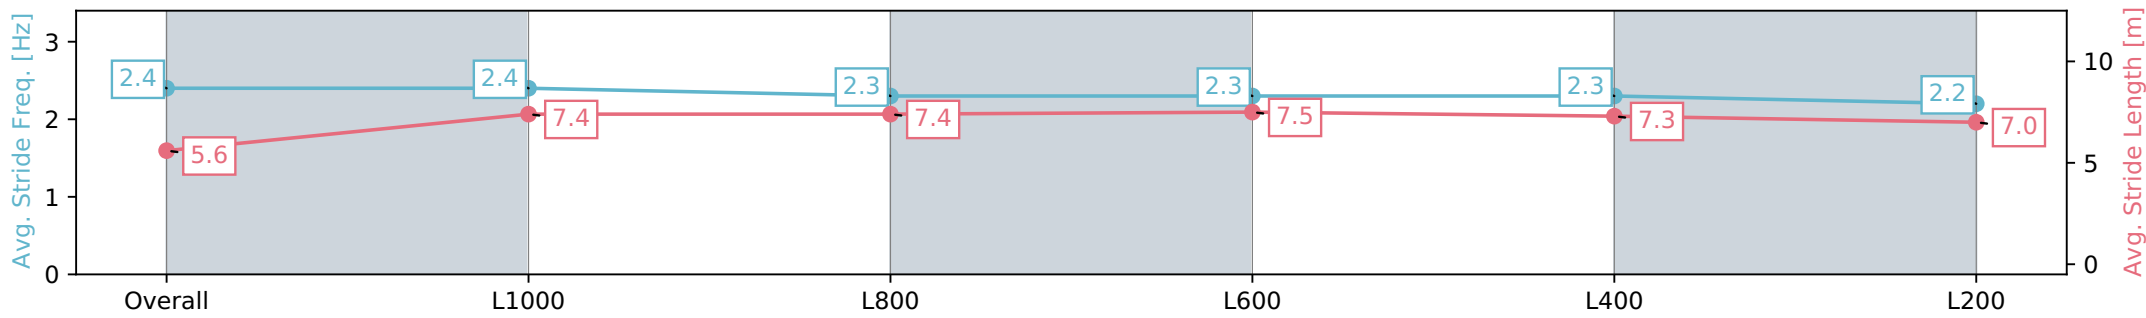

Sportsbet Gawler SA - Professional  
 Race 4: Sportsbet Same Race Multi Maiden Plate - 1200m  
 07 August 2024 - 3:02PM  
 Track Rating: Soft 5, Weather: Fine, Rail Position: True

Section	Overall	L1000	L800	L600	L400	L200
Section Times	1:14.84 [5] (0:14.72)	1:00.12 [6] (0:11.59)	0:48.53 [8] (0:11.91)	0:36.62 [8] (0:11.81)	0:24.81 [9] (0:12.07)	0:12.74 [5] (0:12.74)
Average Speed [km/h]	48.8	62.5	61.0	61.5	60.1	56.4
Top Speed [km/h]	63.3	64.1	62.0	62.0	62.3	58.1
Avg. Dist. to Rail [m]	9.9	3.5	0.9	1.5	6.4	9.4
Avg. Stride Freq. [Hz]	2.4	2.4	2.3	2.3	2.3	2.2
Avg. Stride Length [m]	5.6	7.4	7.4	7.5	7.3	7.0