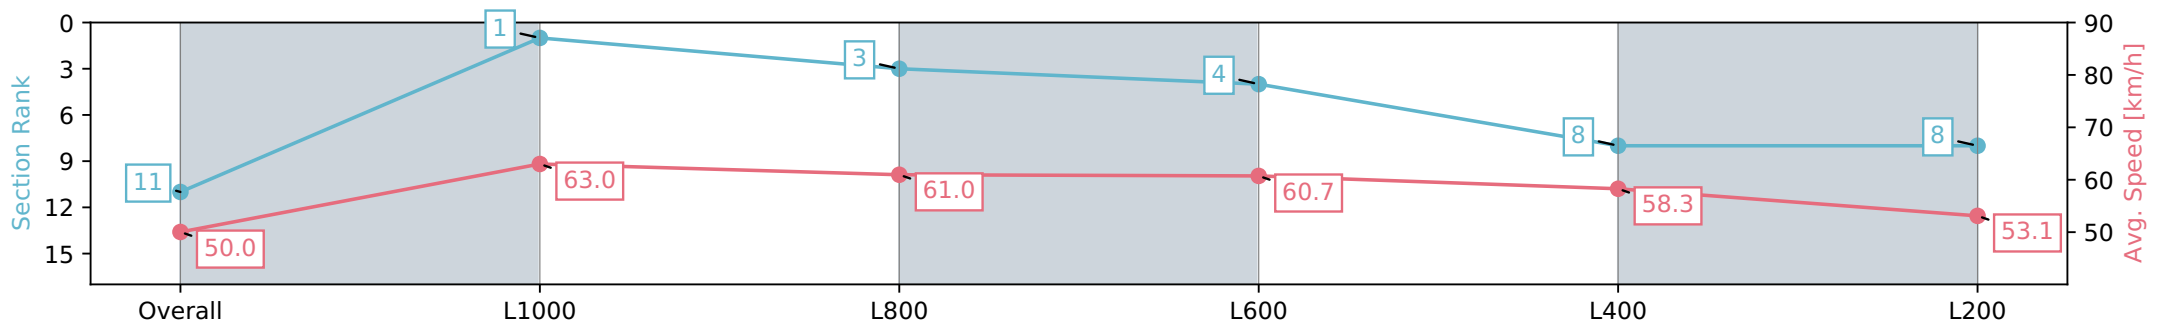

Horse/Jockey Name	TRUPTICON/Polly Brewster
Finish Rank	11
Fastest Section Time (Section)	0:11.50 (L1000)
Top Speed [km/h] (Section)	64.8 (Overall)
Race State	Finished

Sportsbet Gawler SA - Professional
Race 4: Sportsbet Same Race Multi Maiden Plate - 1200m
07 August 2024 - 3:02PM
Track Rating: Soft 5, Weather: Fine, Rail Position: True

Section	Overall	L1000	L800	L600	L400	L200
Section Times	1:16.10 [11] (0:14.43)	1:01.67 [1] (0:11.50)	0:50.17 [3] (0:11.98)	0:38.19 [4] (0:12.11)	0:26.08 [8] (0:12.52)	0:13.56 [8] (0:13.56)
Average Speed [km/h]	50.0	63.0	61.0	60.7	58.3	53.1
Top Speed [km/h]	64.8	64.8	61.6	61.5	60.6	54.8
Avg. Dist. to Rail [m]	10.5	3.4	2.1	4.6	8.1	10.2
Avg. Stride Freq. [Hz]	2.5	2.5	2.5	2.5	2.4	2.3
Avg. Stride Length [m]	5.5	6.9	6.9	6.8	6.7	6.3

Report Created: Wed 07 August 2024 15:45:17 GMT+10 (Note: Timing is based on positional data)

- [ ] Ranking at each section and finish
- -:-:- No data available at this section
- NA No data available