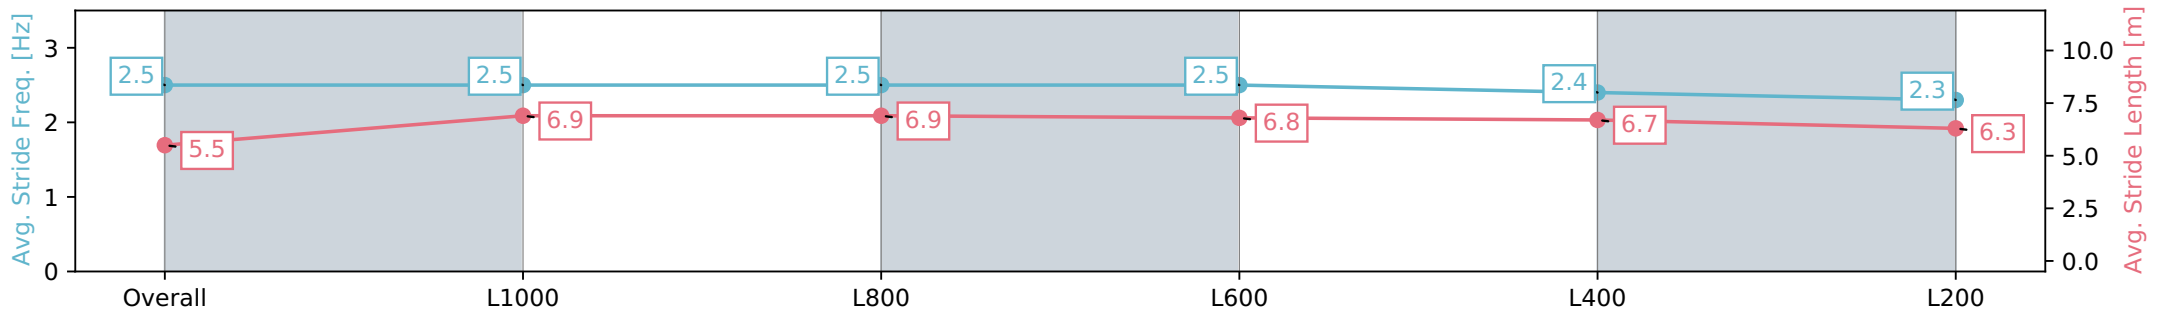

Horse/Jockey Name	TRUPTICON/Polly Brewster
Finish Rank	11
Fastest Section Time (Section)	0:11.50 (L1000)
Top Speed [km/h] (Section)	64.8 (Overall)
Race State	Finished

Sportsbet Gawler SA - Professional
Race 4: Sportsbet Same Race Multi Maiden Plate - 1200m
07 August 2024 - 3:02PM
Track Rating: Soft 5, Weather: Fine, Rail Position: True

Section	Overall	L1000	L800	L600	L400	L200
Section Times	1:16.10 [11] (0:14.43)	1:01.67 [1] (0:11.50)	0:50.17 [3] (0:11.98)	0:38.19 [4] (0:12.11)	0:26.08 [8] (0:12.52)	0:13.56 [8] (0:13.56)
Average Speed [km/h]	50.0	63.0	61.0	60.7	58.3	53.1
Top Speed [km/h]	64.8	64.8	61.6	61.5	60.6	54.8
Avg. Dist. to Rail [m]	10.5	3.4	2.1	4.6	8.1	10.2
Avg. Stride Freq. [Hz]	2.5	2.5	2.5	2.5	2.4	2.3
Avg. Stride Length [m]	5.5	6.9	6.9	6.8	6.7	6.3

Report Created: Wed 07 August 2024 15:45:17 GMT+10 (Note: Timing is based on positional data)

- [ ] Ranking at each section and finish
- -:-:- No data available at this section
- NA No data available