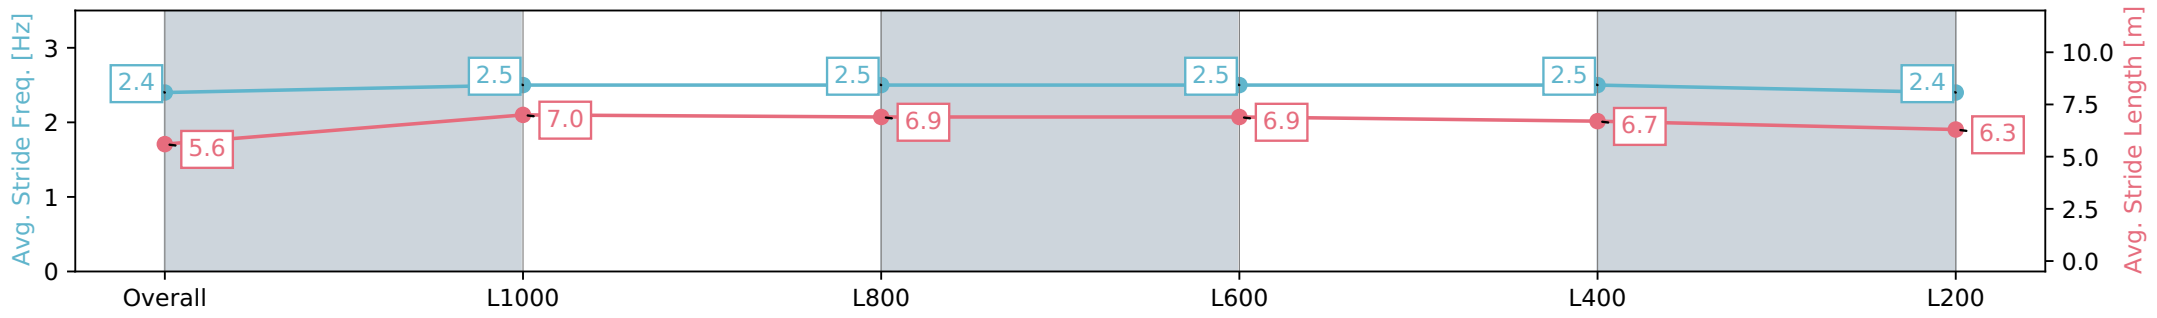

Horse/Jockey Name	LE PROVOCATEUR/Jessica Eaton
Finish Rank	10
Fastest Section Time (Section)	0:11.57 (L1000)
Top Speed [km/h] (Section)	64.1 (Overall)
Race State	Finished

Sportsbet Gawler SA - Professional
Race 4: Sportsbet Same Race Multi Maiden Plate - 1200m
07 August 2024 - 3:02PM
Track Rating: Soft 5, Weather: Fine, Rail Position: True

Section	Overall	L1000	L800	L600	L400	L200
Section Times	1:16.03 [10] (0:15.23)	1:00.80 [12] (0:11.57)	0:49.22 [12] (0:11.82)	0:37.40 [11] (0:11.87)	0:25.53 [11] (0:12.28)	0:13.25 [12] (0:13.25)
Average Speed [km/h]	47.4	62.4	61.1	61.2	59.7	54.4
Top Speed [km/h]	60.2	64.1	62.7	62.9	60.8	56.7
Avg. Dist. to Rail [m]	7.4	2.5	0.6	2.1	8.8	12.3
Avg. Stride Freq. [Hz]	2.4	2.5	2.5	2.5	2.5	2.4
Avg. Stride Length [m]	5.6	7.0	6.9	6.9	6.7	6.3

Report Created: Wed 07 August 2024 15:45:14 GMT+10 (Note: Timing is based on positional data)

[ ] Ranking at each section and finish
-:-:- No data available at this section
NA No data available