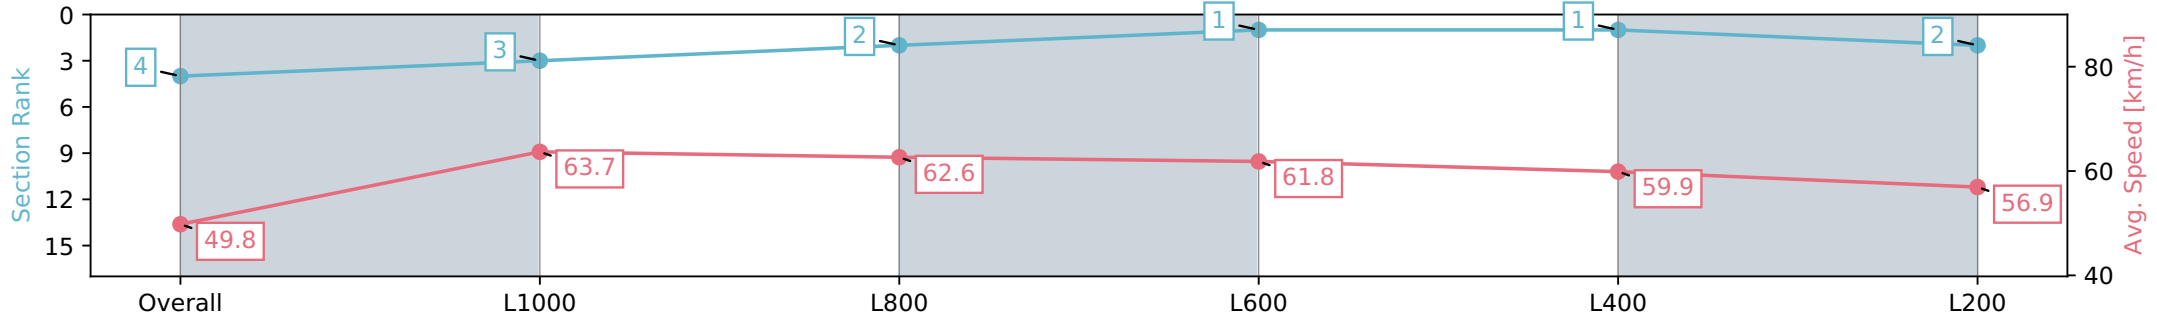

Sportsbet Gawler SA - Professional  
 Race 4: Sportsbet Same Race Multi Maiden Plate - 1200m  
 07 August 2024 - 3:02PM  
 Track Rating: Soft 5, Weather: Fine, Rail Position: True

Section	Overall	L1000	L800	L600	L400	L200
Section Times	1:14.23 [4] (0:14.47)	0:59.76 [3] (0:11.45)	0:48.31 [2] (0:11.72)	0:36.59 [1] (0:11.77)	0:24.82 [1] (0:12.14)	0:12.68 [2] (0:12.68)
Average Speed [km/h]	49.8	63.7	62.6	61.8	59.9	56.9
Top Speed [km/h]	66.1	66.4	64.1	63.2	62.5	58.5
Avg. Dist. to Rail [m]	12.2	5.2	2.8	2.3	4.9	5.5
Avg. Stride Freq. [Hz]	2.4	2.4	2.4	2.4	2.4	2.4
Avg. Stride Length [m]	5.9	7.2	7.2	7.1	7.0	6.7