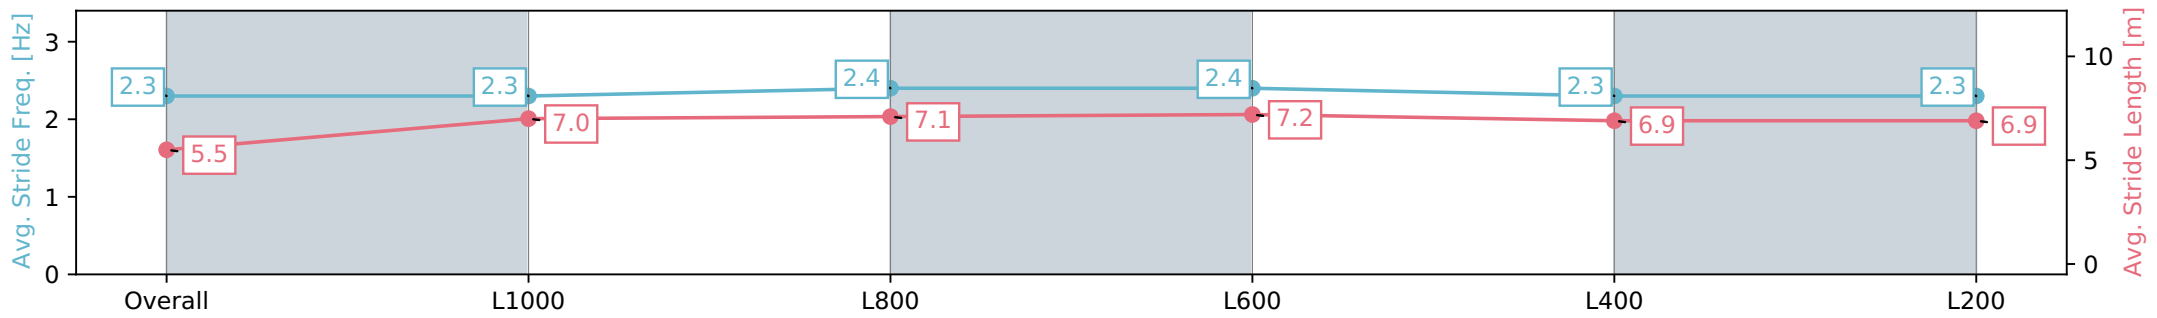

Horse/Jockey Name	LOFONIA/Nichola Yuen
Finish Rank	13
Fastest Section Time (Section)	0:11.75 (L800)
Top Speed [km/h] (Section)	63.0 (L600)
Race State	Finished

Sportsbet Gawler SA - Professional
Race 4: Sportsbet Same Race Multi Maiden Plate - 1200m
07 August 2024 - 3:02PM
Track Rating: Soft 5, Weather: Fine, Rail Position: True

Section	Overall	L1000	L800	L600	L400	L200
Section Times	1:16.45 [13] (0:15.75)	1:00.70 [14] (0:12.44)	0:48.26 [14] (0:11.75)	0:36.51 [14] (0:11.87)	0:24.64 [14] (0:11.95)	0:12.69 [14] (0:12.69)
Average Speed [km/h]	45.7	57.9	60.8	60.7	60.5	56.8
Top Speed [km/h]	58.1	58.8	62.6	62.2	63.0	58.7
Avg. Dist. to Rail [m]	6.2	0.4	1.2	0.7	2.7	3.5
Avg. Stride Freq. [Hz]	2.3	2.3	2.4	2.4	2.3	2.3
Avg. Stride Length [m]	5.5	7.0	7.1	7.2	6.9	6.9

[ ] Ranking at each section and finish
-:-:- No data available at this section
NA No data available