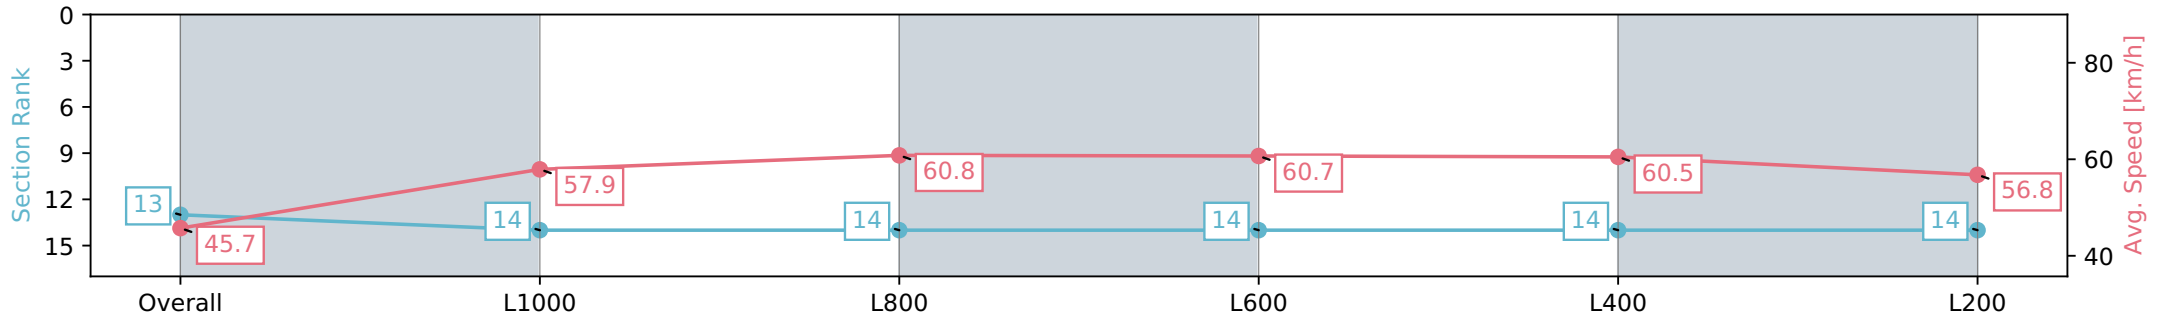

Horse/Jockey Name	LOFONIA/Nichola Yuen
Finish Rank	13
Fastest Section Time (Section)	0:11.75 (L800)
Top Speed [km/h] (Section)	63.0 (L600)
Race State	Finished

Sportsbet Gawler SA - Professional
Race 4: Sportsbet Same Race Multi Maiden Plate - 1200m
07 August 2024 - 3:02PM
Track Rating: Soft 5, Weather: Fine, Rail Position: True

Section	Overall	L1000	L800	L600	L400	L200
Section Times	1:16.45 [13] (0:15.75)	1:00.70 [14] (0:12.44)	0:48.26 [14] (0:11.75)	0:36.51 [14] (0:11.87)	0:24.64 [14] (0:11.95)	0:12.69 [14] (0:12.69)
Average Speed [km/h]	45.7	57.9	60.8	60.7	60.5	56.8
Top Speed [km/h]	58.1	58.8	62.6	62.2	63.0	58.7
Avg. Dist. to Rail [m]	6.2	0.4	1.2	0.7	2.7	3.5
Avg. Stride Freq. [Hz]	2.3	2.3	2.4	2.4	2.3	2.3
Avg. Stride Length [m]	5.5	7.0	7.1	7.2	6.9	6.9

[ ] Ranking at each section and finish
-:-:- No data available at this section
NA No data available