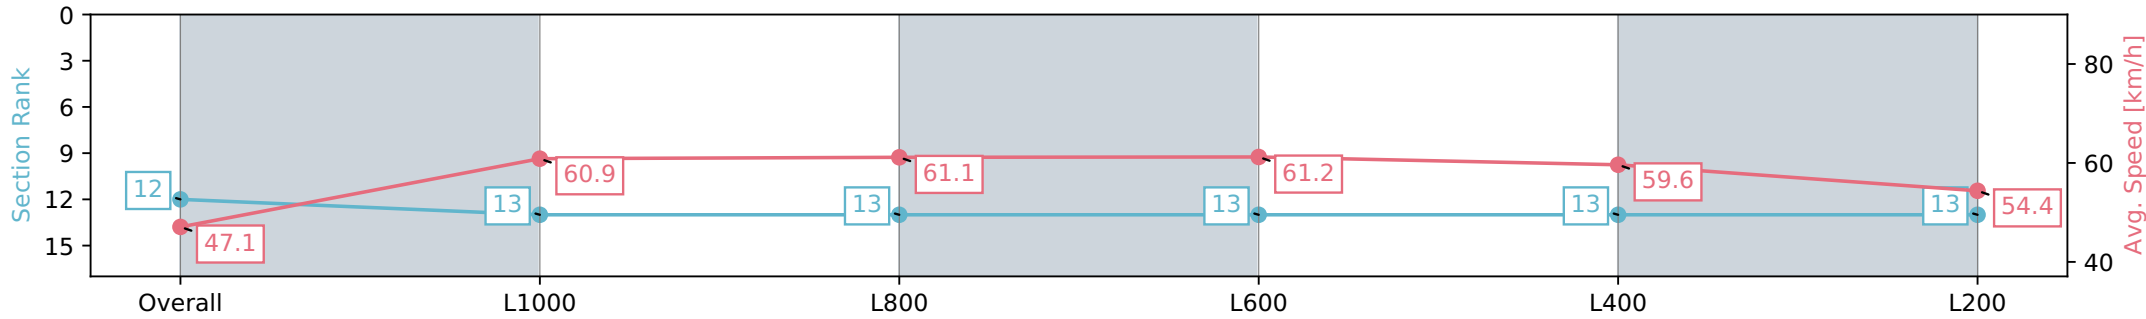

Horse/Jockey Name	THE ARITHMETICIAN/Stacey Metcalfe
Finish Rank	12
Fastest Section Time (Section)	0:11.83 (L600)
Top Speed [km/h] (Section)	62.5 (L1000)
Race State	Finished

Sportsbet Gawler SA - Professional
Race 4: Sportsbet Same Race Multi Maiden Plate - 1200m
07 August 2024 - 3:02PM
Track Rating: Soft 5, Weather: Fine, Rail Position: True

Section	Overall	L1000	L800	L600	L400	L200
Section Times	1:16.32 [12] (0:15.27)	1:01.05 [13] (0:11.92)	0:49.13 [13] (0:11.88)	0:37.25 [13] (0:11.83)	0:25.42 [13] (0:12.19)	0:13.23 [13] (0:13.23)
Average Speed [km/h]	47.1	60.9	61.1	61.2	59.6	54.4
Top Speed [km/h]	59.0	62.3	62.5	62.2	60.8	57.9
Avg. Dist. to Rail [m]	7.8	2.9	0.9	1.3	5.6	9.0
Avg. Stride Freq. [Hz]	2.2	2.3	2.3	2.3	2.3	2.2
Avg. Stride Length [m]	5.9	7.3	7.3	7.4	7.3	6.8

Report Created: Wed 07 August 2024 15:45:19 GMT+10 (Note: Timing is based on positional data)

- [ ] Ranking at each section and finish
- -:-:- No data available at this section
- NA No data available