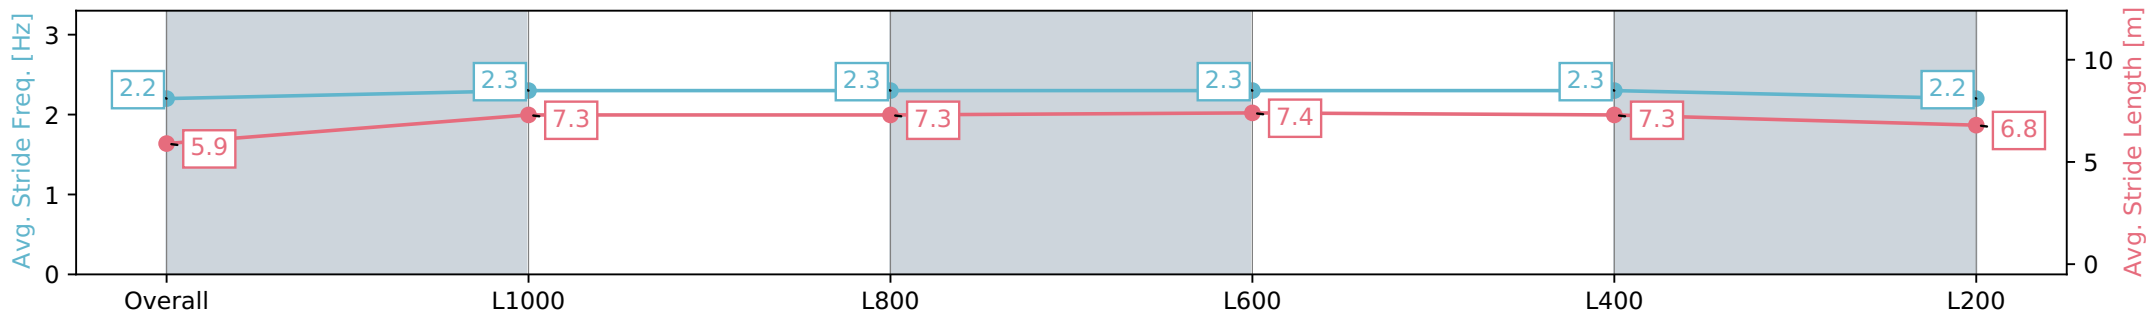

Horse/Jockey Name	THE ARITHMETICIAN/Stacey Metcalfe
Finish Rank	12
Fastest Section Time (Section)	0:11.83 (L600)
Top Speed [km/h] (Section)	62.5 (L1000)
Race State	Finished

Sportsbet Gawler SA - Professional
Race 4: Sportsbet Same Race Multi Maiden Plate - 1200m
07 August 2024 - 3:02PM
Track Rating: Soft 5, Weather: Fine, Rail Position: True

Section	Overall	L1000	L800	L600	L400	L200
Section Times	1:16.32 [12] (0:15.27)	1:01.05 [13] (0:11.92)	0:49.13 [13] (0:11.88)	0:37.25 [13] (0:11.83)	0:25.42 [13] (0:12.19)	0:13.23 [13] (0:13.23)
Average Speed [km/h]	47.1	60.9	61.1	61.2	59.6	54.4
Top Speed [km/h]	59.0	62.3	62.5	62.2	60.8	57.9
Avg. Dist. to Rail [m]	7.8	2.9	0.9	1.3	5.6	9.0
Avg. Stride Freq. [Hz]	2.2	2.3	2.3	2.3	2.3	2.2
Avg. Stride Length [m]	5.9	7.3	7.3	7.4	7.3	6.8

Report Created: Wed 07 August 2024 15:45:19 GMT+10 (Note: Timing is based on positional data)

- [ ] Ranking at each section and finish
- -:-:- No data available at this section
- NA No data available