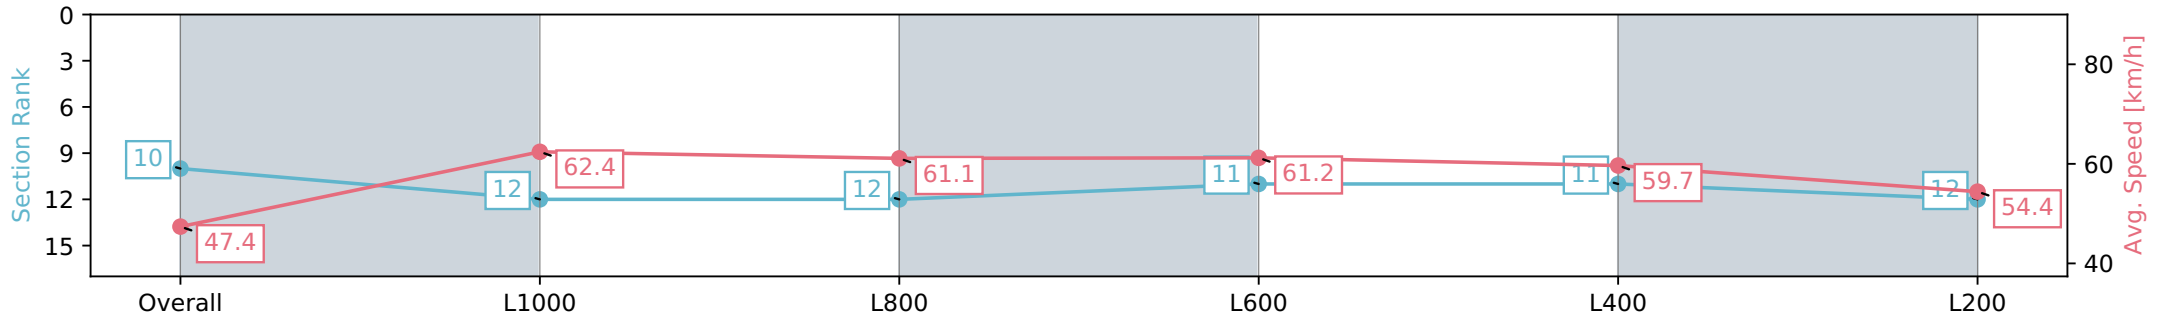

Horse/Jockey Name	LE PROVOCATEUR/Jessica Eaton
Finish Rank	10
Fastest Section Time (Section)	0:11.57 (L1000)
Top Speed [km/h] (Section)	64.1 (Overall)
Race State	Finished

Sportsbet Gawler SA - Professional
Race 4: Sportsbet Same Race Multi Maiden Plate - 1200m
07 August 2024 - 3:02PM
Track Rating: Soft 5, Weather: Fine, Rail Position: True

Section	Overall	L1000	L800	L600	L400	L200
Section Times	1:16.03 [10] (0:15.23)	1:00.80 [12] (0:11.57)	0:49.22 [12] (0:11.82)	0:37.40 [11] (0:11.87)	0:25.53 [11] (0:12.28)	0:13.25 [12] (0:13.25)
Average Speed [km/h]	47.4	62.4	61.1	61.2	59.7	54.4
Top Speed [km/h]	60.2	64.1	62.7	62.9	60.8	56.7
Avg. Dist. to Rail [m]	7.4	2.5	0.6	2.1	8.8	12.3
Avg. Stride Freq. [Hz]	2.4	2.5	2.5	2.5	2.5	2.4
Avg. Stride Length [m]	5.6	7.0	6.9	6.9	6.7	6.3

Report Created: Wed 07 August 2024 15:45:14 GMT+10 (Note: Timing is based on positional data)

[ ] Ranking at each section and finish
-:-:- No data available at this section
NA No data available