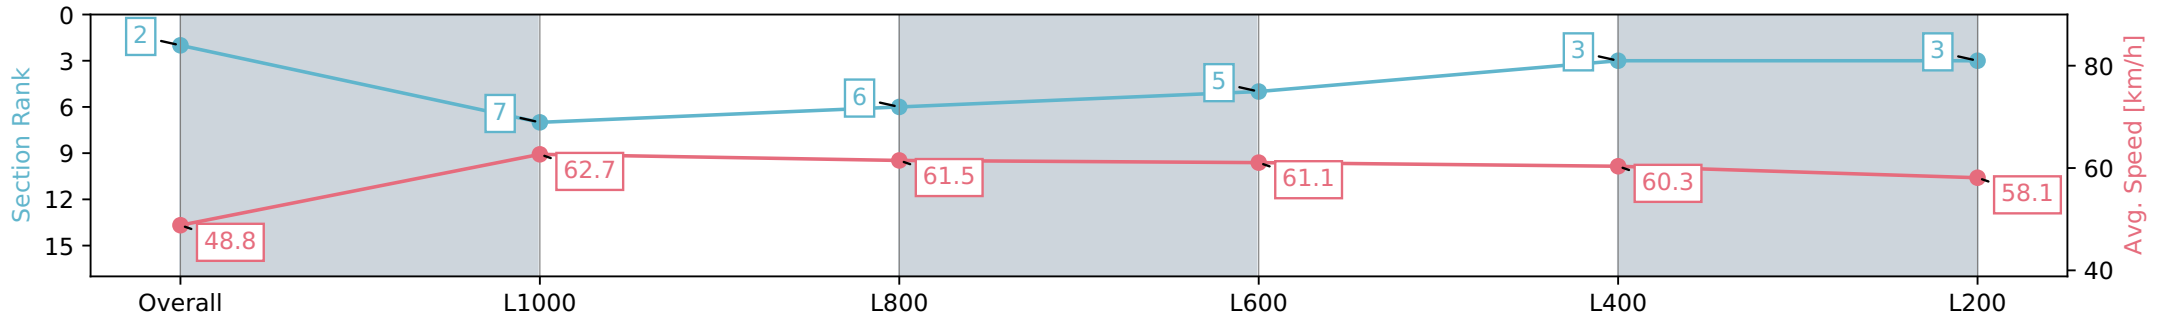

Horse/Jockey Name	PENDING HEART/Zoe Lloyd
Finish Rank	2
Fastest Section Time (Section)	0:11.49 (L1000)
Top Speed [km/h] (Section)	63.3 (Overall)
Race State	Finished

Sportsbet Gawler SA - Professional
Race 4: Sportsbet Same Race Multi Maiden Plate - 1200m

07 August 2024 - 3:02PM

Track Rating: Soft 5, Weather: Fine, Rail Position: True

Section	Overall	L1000	L800	L600	L400	L200
Section Times	1:14.09 [2] (0:14.74)	0:59.35 [7] (0:11.49)	0:47.86 [6] (0:11.69)	0:36.17 [5] (0:11.79)	0:24.38 [3] (0:11.95)	0:12.43 [3] (0:12.43)
Average Speed [km/h]	48.8	62.7	61.5	61.1	60.3	58.1
Top Speed [km/h]	62.7	63.3	62.4	61.9	61.7	59.4
Avg. Dist. to Rail [m]	2.1	0.8	0.2	0.2	2.5	4.9
Avg. Stride Freq. [Hz]	2.2	2.2	2.2	2.2	2.3	2.3
Avg. Stride Length [m]	6.1	7.8	7.7	7.7	7.4	7.1

- [ ] Ranking at each section and finish
- -:-:- No data available at this section
- NA No data available