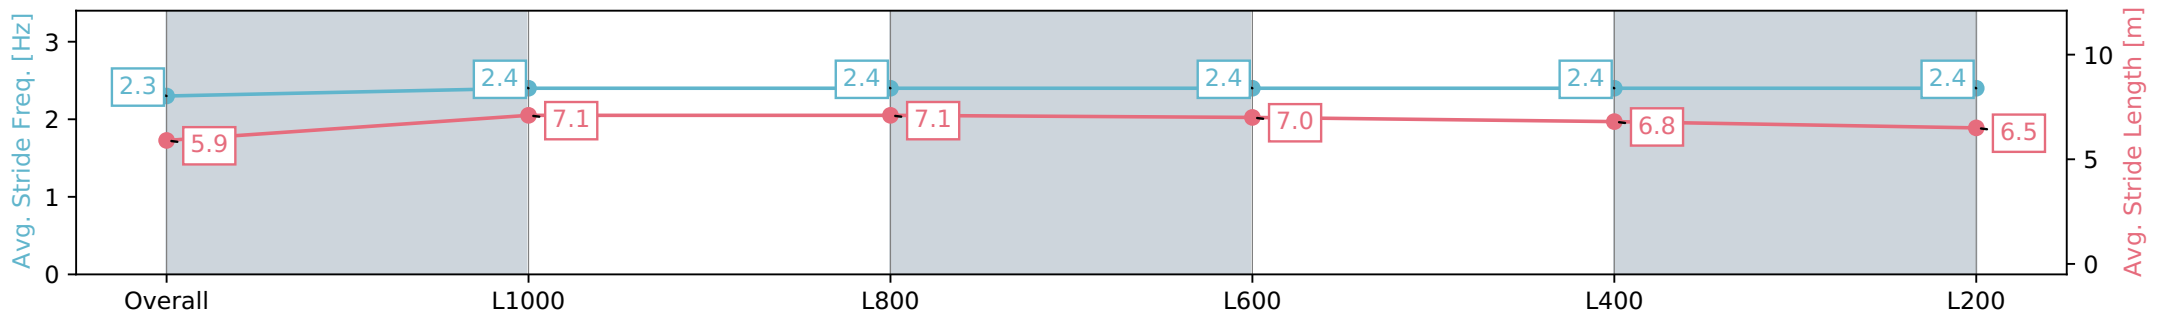

Sportsbet Gawler SA - Professional  
 Race 4: Sportsbet Same Race Multi Maiden Plate - 1200m

07 August 2024 - 3:02PM

Track Rating: Soft 5, Weather: Fine, Rail Position: True

Section	Overall	L1000	L800	L600	L400	L200
Section Times	1:15.05 [6] (0:14.92)	1:00.13 [10] (0:11.73)	0:48.40 [10] (0:11.60)	0:36.80 [9] (0:11.77)	0:25.03 [7] (0:12.12)	0:12.91 [6] (0:12.91)
Average Speed [km/h]	48.3	61.5	61.2	61.2	59.9	55.9
Top Speed [km/h]	62.3	62.5	62.6	62.5	61.8	57.9
Avg. Dist. to Rail [m]	3.1	0.5	1.7	1.0	3.9	6.8
Avg. Stride Freq. [Hz]	2.3	2.4	2.4	2.4	2.4	2.4
Avg. Stride Length [m]	5.9	7.1	7.1	7.0	6.8	6.5