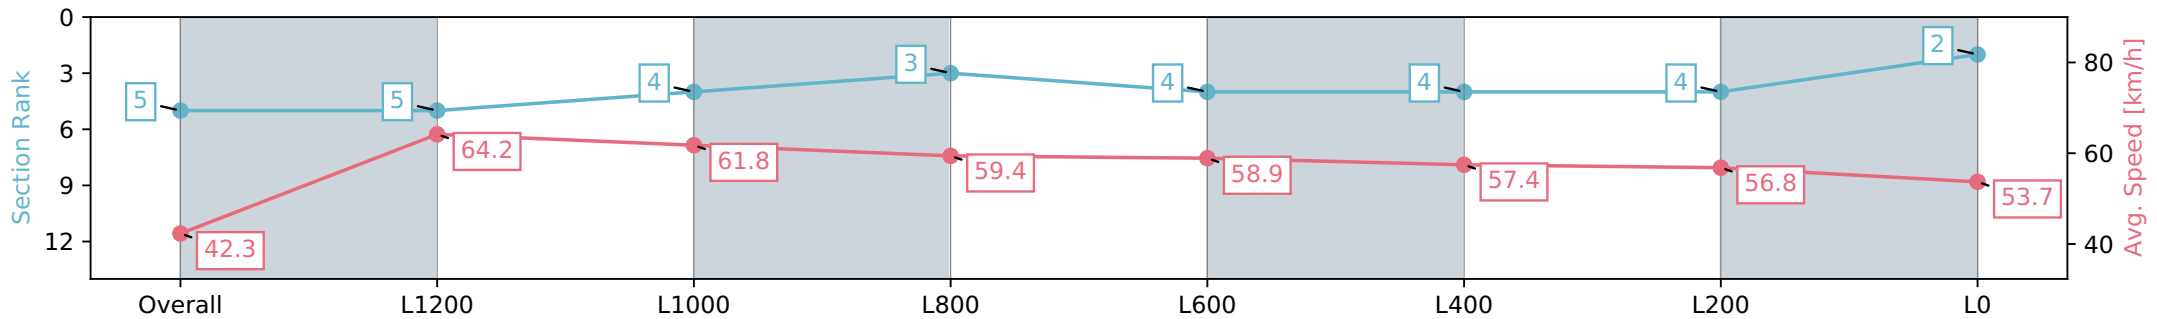

Horse/Jockey Name	REEL WHISKEY/Jake Toeroek
Finish Rank	5
Fastest Section Time (Section)	0:11.36 (L1400)
Top Speed [km/h] (Section)	65.3 (Overall)
Race State	Finished

Sportsbet Gawler SA - Professional
Race 3: Sportsbet - Set a Deposit Limit Maiden Plate - 1500m

07 August 2024 - 2:25PM

Track Rating: Soft 5, Weather: Fine, Rail Position: True

Section	Overall	L1200	L1000	L800	L600	L400	L200	L0
Section Times	1:34.84 [5] (0:08.53)	1:26.31 [5] (0:11.36)	1:14.95 [4] (0:11.68)	1:03.27 [3] (0:12.15)	0:51.12 [4] (0:12.25)	0:38.87 [4] (0:12.67)	0:26.20 [4] (0:12.79)	0:13.41 [2] (0:13.41)
Average Speed [km/h]	42.3	64.2	61.8	59.4	58.9	57.4	56.8	53.7
Top Speed [km/h]	63.2	65.3	64.9	60.6	59.6	58.4	58.1	54.8
Avg. Dist. to Rail [m]	12.8	7.8	4.0	2.6	0.6	2.7	4.6	6.0
Avg. Stride Freq. [Hz]	2.3	2.5	2.4	2.3	2.3	2.3	2.3	2.3
Avg. Stride Length [m]	5.2	7.2	7.1	7.1	7.1	6.9	6.7	6.5

- [ ] Ranking at each section and finish
- -:-:- No data available at this section
- NA No data available