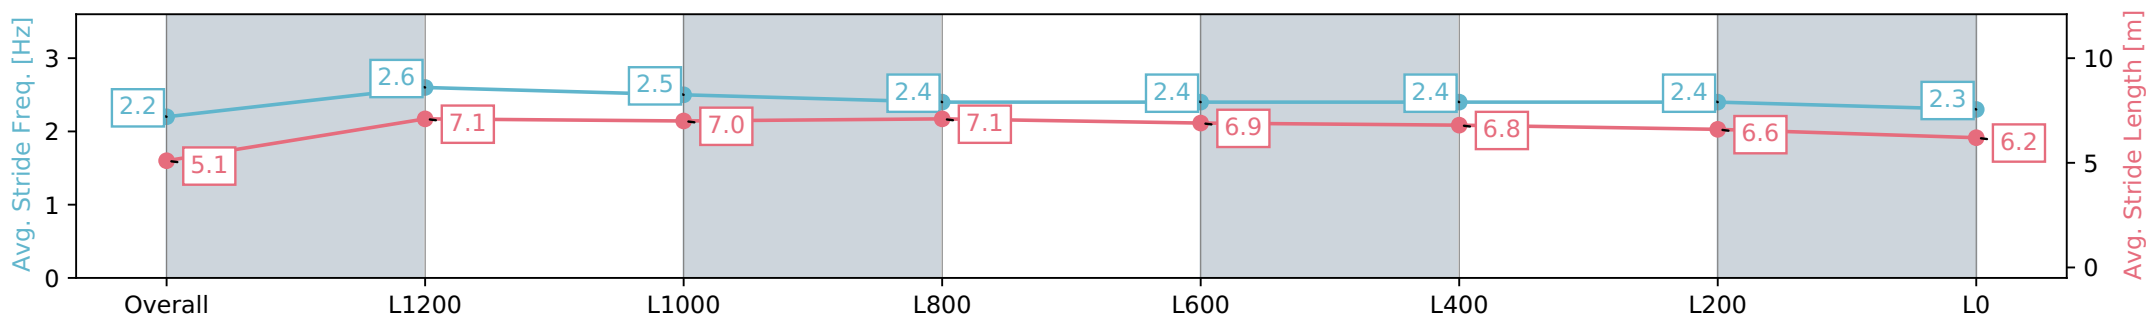

Horse/Jockey Name	BAD TO THE BONE/Alan Lai
Finish Rank	9
Fastest Section Time (Section)	0:11.28 (L1400)
Top Speed [km/h] (Section)	65.8 (Overall)
Race State	Finished

Sportsbet Gawler SA - Professional
Race 3: Sportsbet - Set a Deposit Limit Maiden Plate - 1500m

07 August 2024 - 2:25PM

Track Rating: Soft 5, Weather: Fine, Rail Position: True

Section	Overall	L1200	L1000	L800	L600	L400	L200	L0
Section Times	1:35.94 [9] (0:08.82)	1:27.12 [11] (0:11.28)	1:15.83 [7] (0:11.69)	1:04.14 [6] (0:12.10)	0:52.04 [6] (0:12.38)	0:39.66 [6] (0:12.69)	0:26.97 [8] (0:13.09)	0:13.88 [9] (0:13.88)
Average Speed [km/h]	40.9	64.4	61.7	59.8	58.3	57.2	55.7	52.0
Top Speed [km/h]	60.1	65.8	63.0	61.7	59.3	58.7	57.2	54.1
Avg. Dist. to Rail [m]	12.9	4.8	3.7	3.2	0.3	2.6	6.5	7.7
Avg. Stride Freq. [Hz]	2.2	2.6	2.5	2.4	2.4	2.4	2.4	2.3
Avg. Stride Length [m]	5.1	7.1	7.0	7.1	6.9	6.8	6.6	6.2

- [ ] Ranking at each section and finish
- -:-:- No data available at this section
- NA No data available