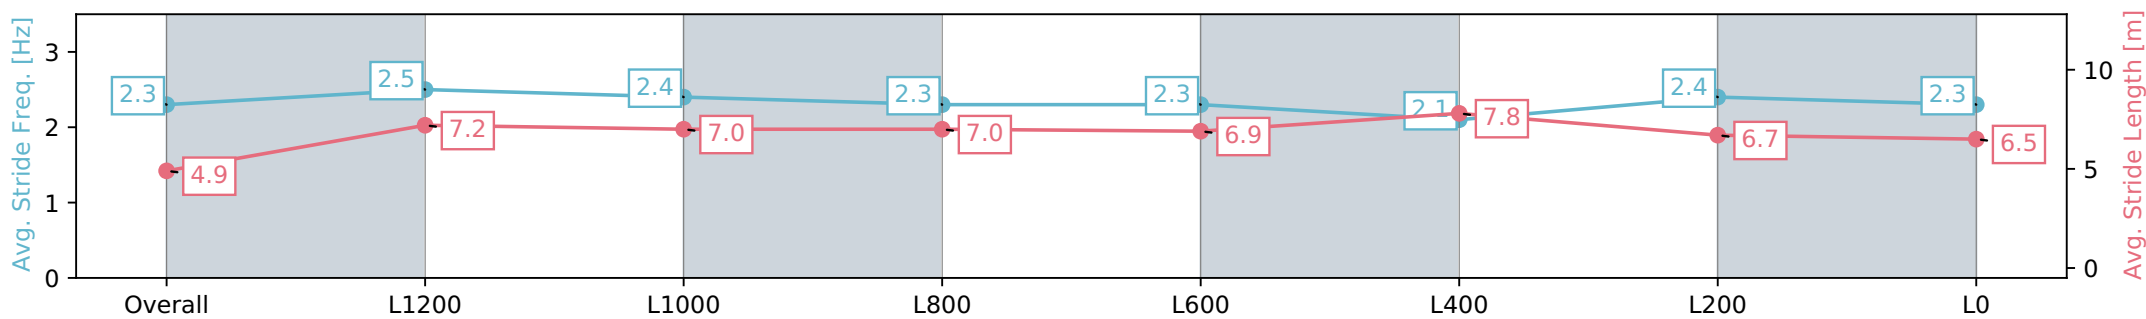

Horse/Jockey Name	RHINESTONE RORY/Samuel Payne
Finish Rank	2
Fastest Section Time (Section)	0:11.38 (L1400)
Top Speed [km/h] (Section)	64.9 (Overall)
Race State	Finished

Sportsbet Gawler SA - Professional
Race 3: Sportsbet - Set a Deposit Limit Maiden Plate - 1500m

07 August 2024 - 2:25PM

Track Rating: Soft 5, Weather: Fine, Rail Position: True

Section	Overall	L1200	L1000	L800	L600	L400	L200	L0
Section Times	1:34.43 [2] (0:08.78)	1:25.65 [9] (0:11.38)	1:14.27 [9] (0:11.72)	1:02.55 [8] (0:12.18)	0:50.37 [7] (0:12.27)	0:38.10 [7] (0:12.61)	0:25.49 [7] (0:12.39)	0:13.10 [1] (0:13.10)
Average Speed [km/h]	41.0	63.2	61.6	59.0	57.8	58.1	58.7	55.1
Top Speed [km/h]	59.9	64.9	62.6	60.5	60.0	59.5	60.7	56.9
Avg. Dist. to Rail [m]	4.2	1.5	1.1	1.9	1.8	4.1	5.2	5.1
Avg. Stride Freq. [Hz]	2.3	2.5	2.4	2.3	2.3	2.1	2.4	2.3
Avg. Stride Length [m]	4.9	7.2	7.0	7.0	6.9	7.8	6.7	6.5

- [ ] Ranking at each section and finish
- -:-:- No data available at this section
- NA No data available