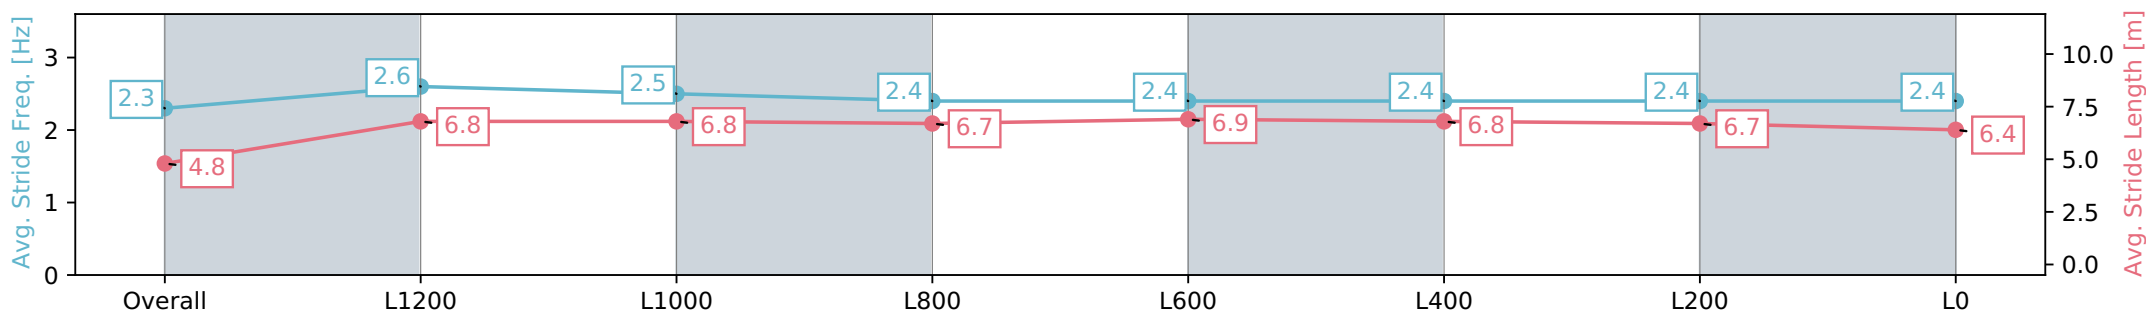

Horse/Jockey Name	MY CRACKLING/Ben Price
Finish Rank	6
Fastest Section Time (Section)	0:11.48 (L1400)
Top Speed [km/h] (Section)	65.2 (Overall)
Race State	Finished

Sportsbet Gawler SA - Professional
Race 3: Sportsbet - Set a Deposit Limit Maiden Plate - 1500m

07 August 2024 - 2:25PM

Track Rating: Soft 5, Weather: Fine, Rail Position: True

Section	Overall	L1200	L1000	L800	L600	L400	L200	L0
Section Times	1:34.97 [6] (0:08.75)	1:26.22 [7] (0:11.48)	1:14.74 [10] (0:11.82)	1:02.92 [10] (0:12.44)	0:50.48 [11] (0:12.31)	0:38.17 [10] (0:12.34)	0:25.83 [9] (0:12.56)	0:13.26 [7] (0:13.26)
Average Speed [km/h]	41.1	63.1	60.9	58.2	58.1	58.9	57.8	54.3
Top Speed [km/h]	59.7	65.2	62.4	60.2	59.6	60.3	59.0	56.9
Avg. Dist. to Rail [m]	5.9	2.6	1.4	1.7	0.6	1.9	4.8	5.3
Avg. Stride Freq. [Hz]	2.3	2.6	2.5	2.4	2.4	2.4	2.4	2.4
Avg. Stride Length [m]	4.8	6.8	6.8	6.7	6.9	6.8	6.7	6.4

- [ ] Ranking at each section and finish
- -:-:- No data available at this section
- NA No data available