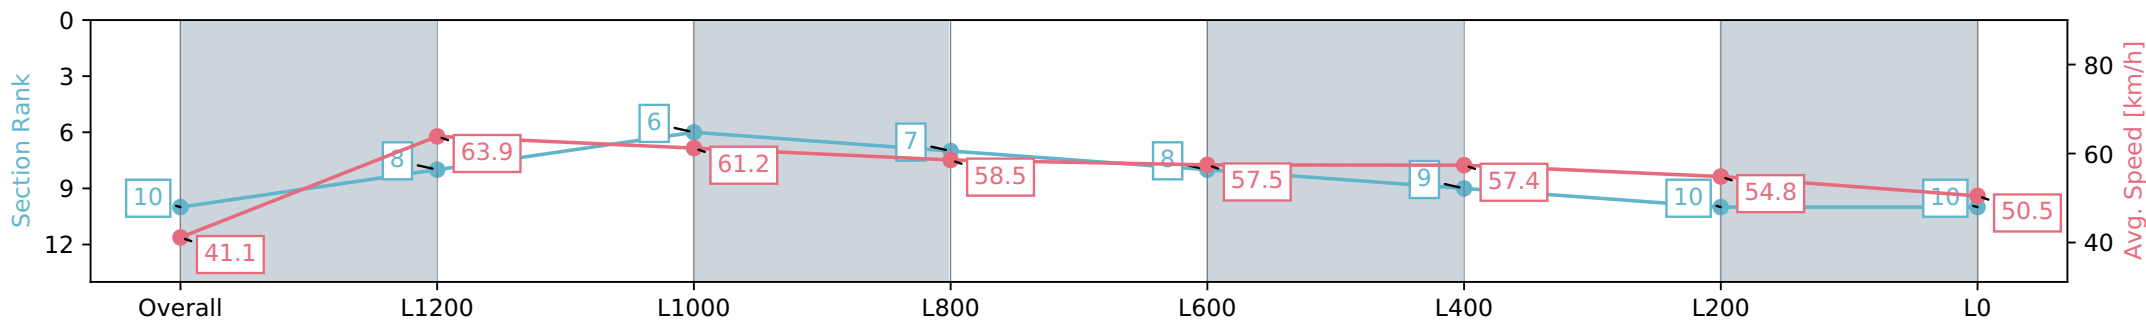

Horse/Jockey Name	MORLAIX/Margaret Collett
Finish Rank	10
Fastest Section Time (Section)	0:11.34 (L1400)
Top Speed [km/h] (Section)	65.2 (Overall)
Race State	Finished

Sportsbet Gawler SA - Professional
Race 3: Sportsbet - Set a Deposit Limit Maiden Plate - 1500m

07 August 2024 - 2:25PM

Track Rating: Soft 5, Weather: Fine, Rail Position: True

Section	Overall	L1200	L1000	L800	L600	L400	L200	L0
Section Times	1:36.95 [10] (0:08.75)	1:28.20 [8] (0:11.34)	1:16.86 [6] (0:11.78)	1:05.08 [7] (0:12.36)	0:52.72 [8] (0:12.55)	0:40.17 [9] (0:12.64)	0:27.53 [10] (0:13.27)	0:14.26 [10] (0:14.26)
Average Speed [km/h]	41.1	63.9	61.2	58.5	57.5	57.4	54.8	50.5
Top Speed [km/h]	61.8	65.2	64.5	60.1	58.4	58.2	56.4	53.9
Avg. Dist. to Rail [m]	7.5	3.5	1.8	2.0	0.3	1.8	4.3	6.2
Avg. Stride Freq. [Hz]	2.3	2.5	2.5	2.3	2.3	2.3	2.3	2.2
Avg. Stride Length [m]	4.8	7.1	6.9	7.0	6.9	6.8	6.7	6.4

- [ ] Ranking at each section and finish
- -:-:- No data available at this section
- NA No data available