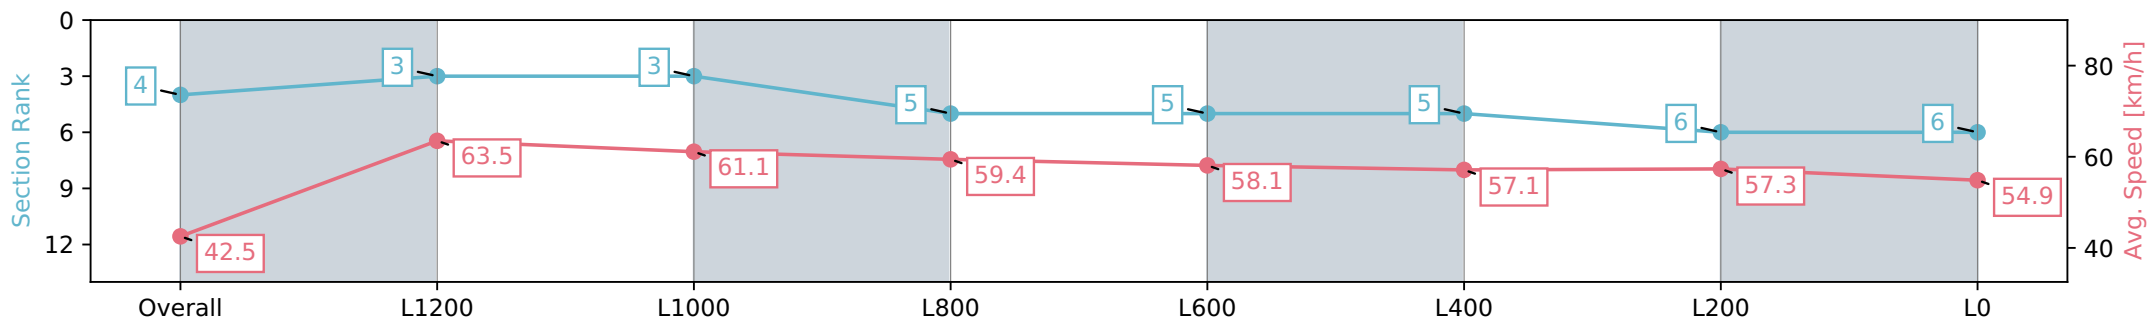

Horse/Jockey Name	ALWAYS BOLD/Sairyn Fawke
Finish Rank	4
Fastest Section Time (Section)	0:11.33 (L1400)
Top Speed [km/h] (Section)	64.8 (Overall)
Race State	Finished

Sportsbet Gawler SA - Professional
Race 3: Sportsbet - Set a Deposit Limit Maiden Plate - 1500m

07 August 2024 - 2:25PM

Track Rating: Soft 5, Weather: Fine, Rail Position: True

Section	Overall	L1200	L1000	L800	L600	L400	L200	L0
Section Times	1:34.73 [4] (0:08.49)	1:26.24 [3] (0:11.33)	1:14.91 [3] (0:11.83)	1:03.08 [5] (0:12.15)	0:50.93 [5] (0:12.41)	0:38.52 [5] (0:12.72)	0:25.80 [6] (0:12.65)	0:13.15 [6] (0:13.15)
Average Speed [km/h]	42.5	63.5	61.1	59.4	58.1	57.1	57.3	54.9
Top Speed [km/h]	61.6	64.8	63.2	61.4	58.9	58.1	58.2	55.6
Avg. Dist. to Rail [m]	3.6	1.5	1.0	1.0	0.4	2.2	4.9	7.0
Avg. Stride Freq. [Hz]	2.1	2.3	2.2	2.2	2.1	2.1	2.2	2.2
Avg. Stride Length [m]	5.7	7.6	7.6	7.6	7.6	7.6	7.3	7.1

- [ ] Ranking at each section and finish
- -:-:- No data available at this section
- NA No data available