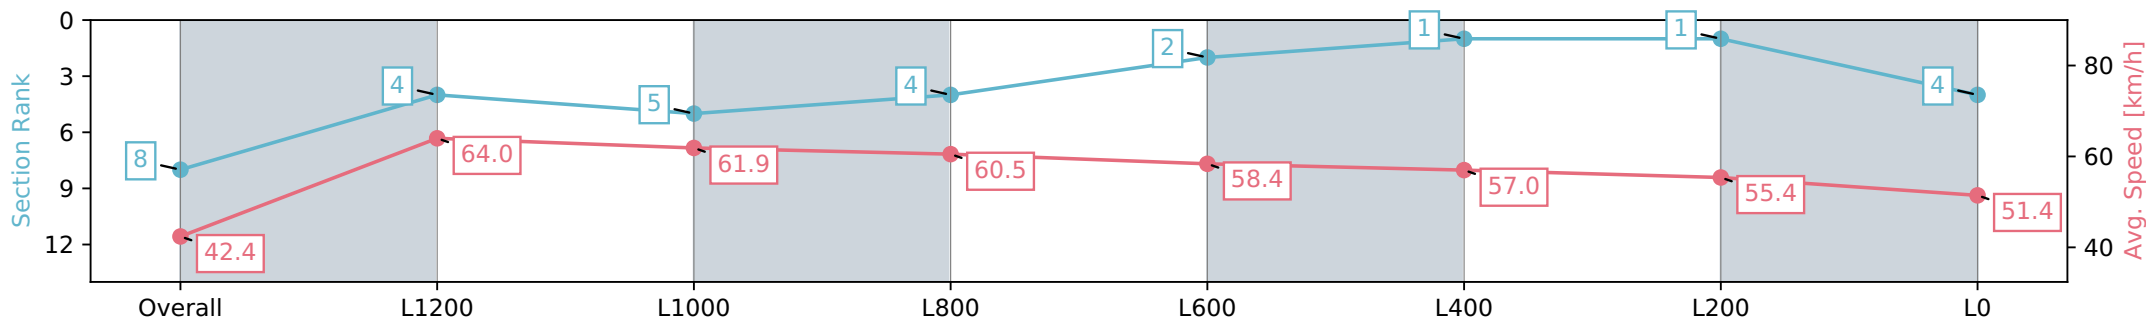

Horse/Jockey Name	THE REAL PRINCE/Kayla Crowther
Finish Rank	8
Fastest Section Time (Section)	0:11.37 (L1400)
Top Speed [km/h] (Section)	65.6 (Overall)
Race State	Finished

Sportsbet Gawler SA - Professional
Race 3: Sportsbet - Set a Deposit Limit Maiden Plate - 1500m

07 August 2024 - 2:25PM

Track Rating: Soft 5, Weather: Fine, Rail Position: True

Section	Overall	L1200	L1000	L800	L600	L400	L200	L0
Section Times	1:35.55 [8] (0:08.53)	1:27.02 [4] (0:11.37)	1:15.65 [5] (0:11.67)	1:03.98 [4] (0:11.97)	0:52.01 [2] (0:12.22)	0:39.79 [1] (0:12.70)	0:27.09 [1] (0:13.08)	0:14.01 [4] (0:14.01)
Average Speed [km/h]	42.4	64.0	61.9	60.5	58.4	57.0	55.4	51.4
Top Speed [km/h]	62.0	65.6	63.3	61.5	59.5	57.8	56.7	53.6
Avg. Dist. to Rail [m]	9.8	6.4	4.0	2.2	1.1	1.2	2.8	2.6
Avg. Stride Freq. [Hz]	2.3	2.4	2.4	2.3	2.3	2.2	2.2	2.2
Avg. Stride Length [m]	5.2	7.3	7.3	7.3	7.2	7.1	6.9	6.6

- [ ] Ranking at each section and finish
- -:-:- No data available at this section
- NA No data available