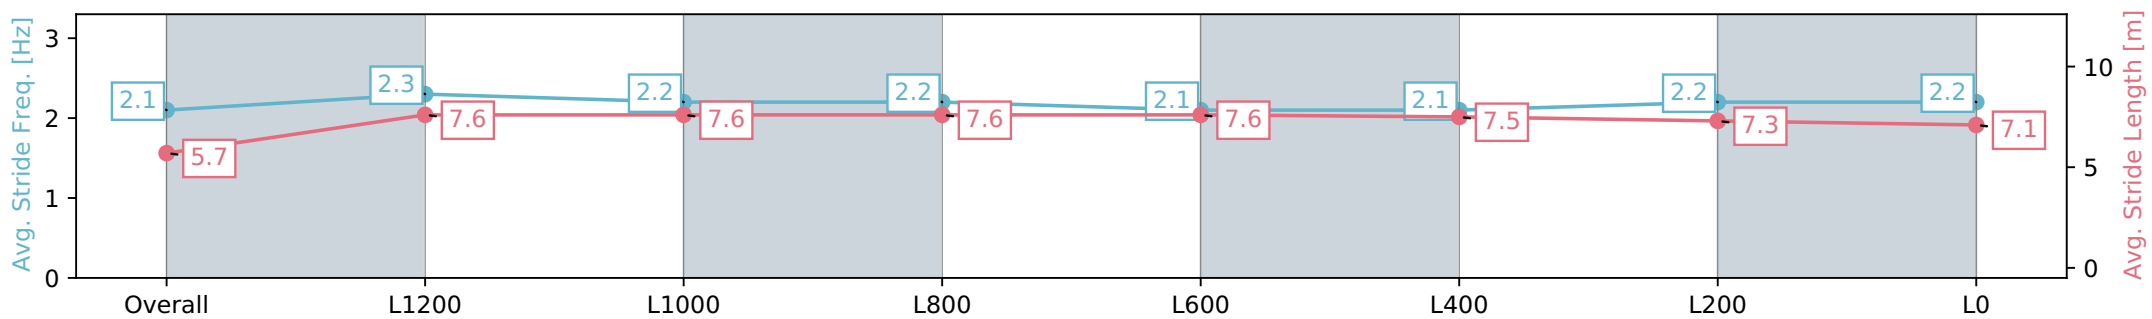

Horse/Jockey Name	ALWAYS BOLD/Sairyn Fawke
Finish Rank	4
Fastest Section Time (Section)	0:11.33 (L1400)
Top Speed [km/h] (Section)	64.8 (Overall)
Race State	Finished

Sportsbet Gawler SA - Professional
Race 3: Sportsbet - Set a Deposit Limit Maiden Plate - 1500m

07 August 2024 - 2:25PM

Track Rating: Soft 5, Weather: Fine, Rail Position: True

Section	Overall	L1200	L1000	L800	L600	L400	L200	L0
Section Times	1:34.73 [4] (0:08.49)	1:26.24 [3] (0:11.33)	1:14.91 [3] (0:11.83)	1:03.08 [5] (0:12.15)	0:50.93 [5] (0:12.41)	0:38.52 [5] (0:12.72)	0:25.80 [6] (0:12.65)	0:13.15 [6] (0:13.15)
Average Speed [km/h]	42.5	63.5	61.1	59.4	58.1	57.1	57.3	54.9
Top Speed [km/h]	61.6	64.8	63.2	61.4	58.9	58.1	58.2	55.6
Avg. Dist. to Rail [m]	3.6	1.5	1.0	1.0	0.4	2.2	4.9	7.0
Avg. Stride Freq. [Hz]	2.1	2.3	2.2	2.2	2.1	2.1	2.2	2.2
Avg. Stride Length [m]	5.7	7.6	7.6	7.6	7.6	7.6	7.3	7.1

- [ ] Ranking at each section and finish
- -:-:- No data available at this section
- NA No data available