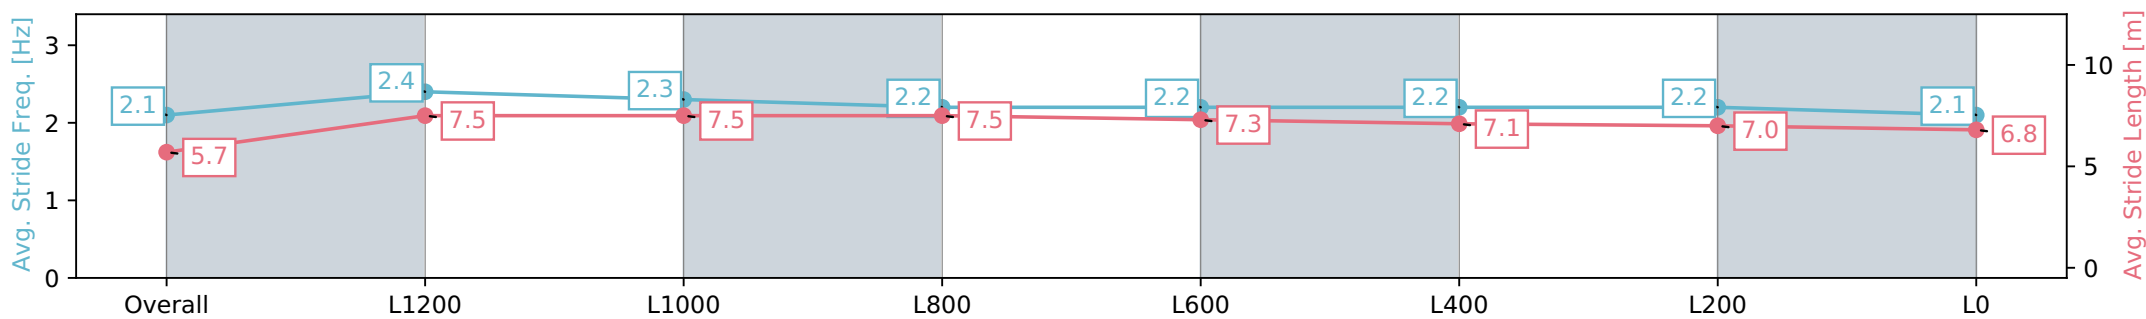

Horse/Jockey Name	EXALTED JOY/Alana Livesey
Finish Rank	7
Fastest Section Time (Section)	0:11.31 (L1400)
Top Speed [km/h] (Section)	65.7 (Overall)
Race State	Finished

Sportsbet Gawler SA - Professional
Race 3: Sportsbet - Set a Deposit Limit Maiden Plate - 1500m

07 August 2024 - 2:25PM

Track Rating: Soft 5, Weather: Fine, Rail Position: True

Section	Overall	L1200	L1000	L800	L600	L400	L200	L0
Section Times	1:35.36 [7] (0:08.47)	1:26.89 [2] (0:11.31)	1:15.58 [1] (0:11.72)	1:03.86 [2] (0:11.96)	0:51.90 [1] (0:12.32)	0:39.58 [2] (0:12.71)	0:26.87 [2] (0:13.08)	0:13.79 [5] (0:13.79)
Average Speed [km/h]	42.4	64.0	61.4	60.3	57.6	56.4	55.2	52.1
Top Speed [km/h]	62.1	65.7	63.1	61.5	58.6	57.1	56.2	54.2
Avg. Dist. to Rail [m]	7.7	3.0	0.9	0.4	2.0	0.9	0.6	0.8
Avg. Stride Freq. [Hz]	2.1	2.4	2.3	2.2	2.2	2.2	2.2	2.1
Avg. Stride Length [m]	5.7	7.5	7.5	7.5	7.3	7.1	7.0	6.8

- [ ] Ranking at each section and finish
- -:-:- No data available at this section
- NA No data available