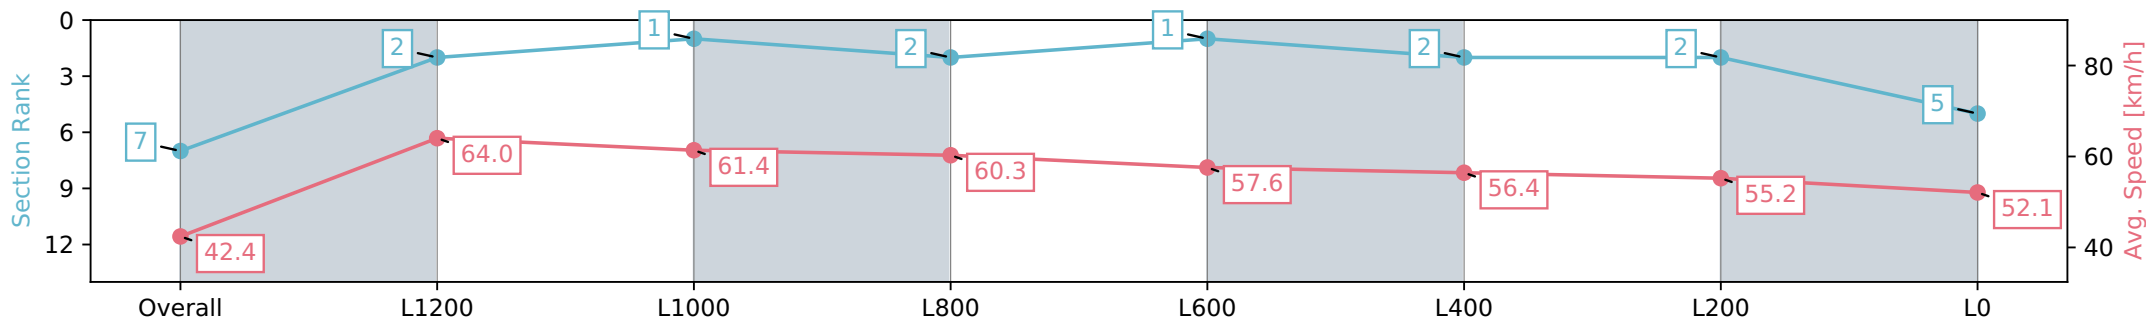

Horse/Jockey Name	EXALTED JOY/Alana Livesey
Finish Rank	7
Fastest Section Time (Section)	0:11.31 (L1400)
Top Speed [km/h] (Section)	65.7 (Overall)
Race State	Finished

Sportsbet Gawler SA - Professional
Race 3: Sportsbet - Set a Deposit Limit Maiden Plate - 1500m

07 August 2024 - 2:25PM

Track Rating: Soft 5, Weather: Fine, Rail Position: True

Section	Overall	L1200	L1000	L800	L600	L400	L200	L0
Section Times	1:35.36 [7] (0:08.47)	1:26.89 [2] (0:11.31)	1:15.58 [1] (0:11.72)	1:03.86 [2] (0:11.96)	0:51.90 [1] (0:12.32)	0:39.58 [2] (0:12.71)	0:26.87 [2] (0:13.08)	0:13.79 [5] (0:13.79)
Average Speed [km/h]	42.4	64.0	61.4	60.3	57.6	56.4	55.2	52.1
Top Speed [km/h]	62.1	65.7	63.1	61.5	58.6	57.1	56.2	54.2
Avg. Dist. to Rail [m]	7.7	3.0	0.9	0.4	2.0	0.9	0.6	0.8
Avg. Stride Freq. [Hz]	2.1	2.4	2.3	2.2	2.2	2.2	2.2	2.1
Avg. Stride Length [m]	5.7	7.5	7.5	7.5	7.3	7.1	7.0	6.8

- [ ] Ranking at each section and finish
- -:-:- No data available at this section
- NA No data available