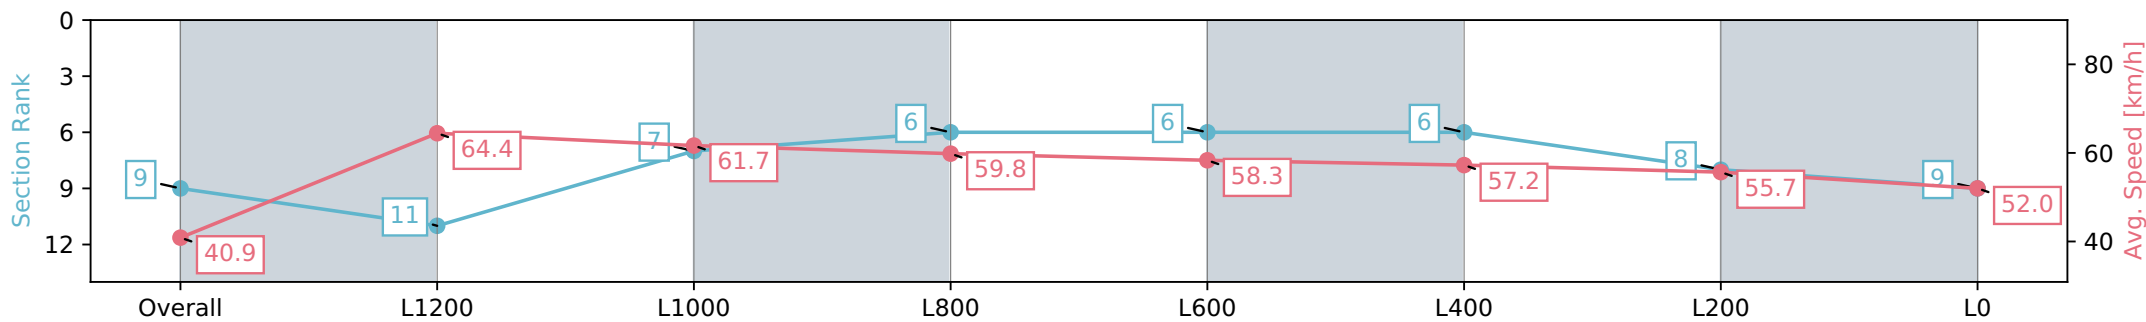

Horse/Jockey Name	BAD TO THE BONE/Alan Lai
Finish Rank	9
Fastest Section Time (Section)	0:11.28 (L1400)
Top Speed [km/h] (Section)	65.8 (Overall)
Race State	Finished

Sportsbet Gawler SA - Professional
Race 3: Sportsbet - Set a Deposit Limit Maiden Plate - 1500m

07 August 2024 - 2:25PM

Track Rating: Soft 5, Weather: Fine, Rail Position: True

Section	Overall	L1200	L1000	L800	L600	L400	L200	L0
Section Times	1:35.94 [9] (0:08.82)	1:27.12 [11] (0:11.28)	1:15.83 [7] (0:11.69)	1:04.14 [6] (0:12.10)	0:52.04 [6] (0:12.38)	0:39.66 [6] (0:12.69)	0:26.97 [8] (0:13.09)	0:13.88 [9] (0:13.88)
Average Speed [km/h]	40.9	64.4	61.7	59.8	58.3	57.2	55.7	52.0
Top Speed [km/h]	60.1	65.8	63.0	61.7	59.3	58.7	57.2	54.1
Avg. Dist. to Rail [m]	12.9	4.8	3.7	3.2	0.3	2.6	6.5	7.7
Avg. Stride Freq. [Hz]	2.2	2.6	2.5	2.4	2.4	2.4	2.4	2.3
Avg. Stride Length [m]	5.1	7.1	7.0	7.1	6.9	6.8	6.6	6.2

- [ ] Ranking at each section and finish
- -:-:- No data available at this section
- NA No data available