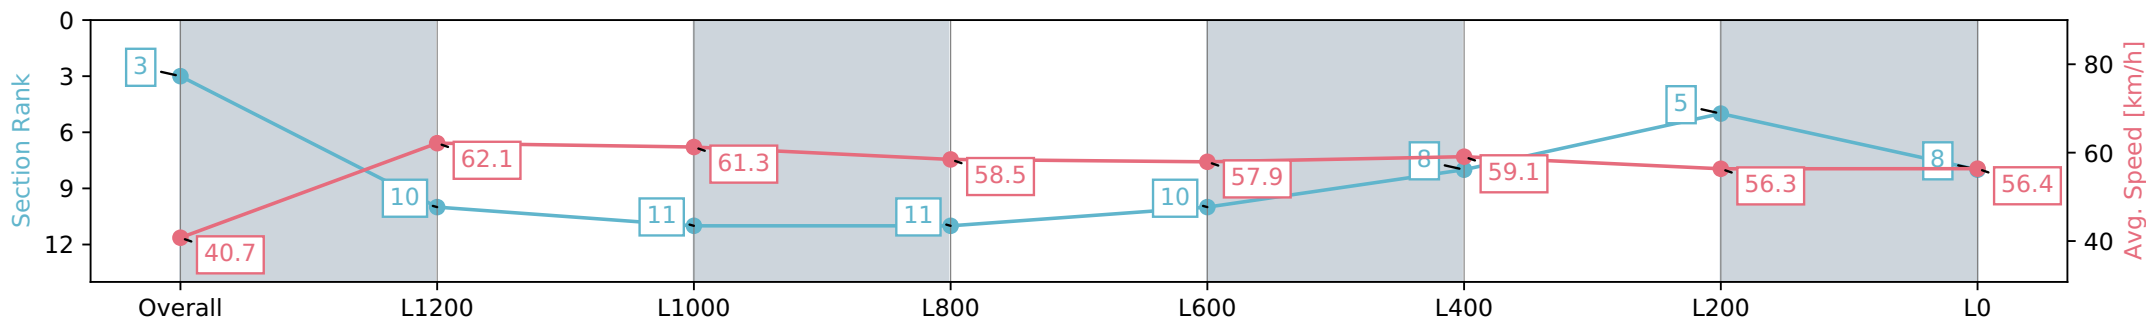

Horse/Jockey Name	EXTRA BOUNCE/Tala Hutchinson
Finish Rank	3
Fastest Section Time (Section)	0:11.62 (L1400)
Top Speed [km/h] (Section)	64.4 (Overall)
Race State	Finished

Sportsbet Gawler SA - Professional
Race 3: Sportsbet - Set a Deposit Limit Maiden Plate - 1500m

07 August 2024 - 2:25PM

Track Rating: Soft 5, Weather: Fine, Rail Position: True

Section	Overall	L1200	L1000	L800	L600	L400	L200	L0
Section Times	1:34.50 [3] (0:08.81)	1:25.69 [10] (0:11.62)	1:14.07 [11] (0:11.75)	1:02.32 [11] (0:12.28)	0:50.03 [10] (0:12.22)	0:37.81 [8] (0:12.20)	0:25.61 [5] (0:12.84)	0:12.77 [8] (0:12.77)
Average Speed [km/h]	40.7	62.1	61.3	58.5	57.9	59.1	56.3	56.4
Top Speed [km/h]	60.4	64.4	62.7	60.8	59.4	60.7	58.1	57.5
Avg. Dist. to Rail [m]	6.2	1.6	0.3	0.4	2.5	0.7	2.0	2.6
Avg. Stride Freq. [Hz]	2.2	2.3	2.3	2.2	2.2	2.3	2.2	2.2
Avg. Stride Length [m]	5.1	7.4	7.3	7.3	7.2	7.3	7.2	7.1

- [ ] Ranking at each section and finish
- -:-:- No data available at this section
- NA No data available