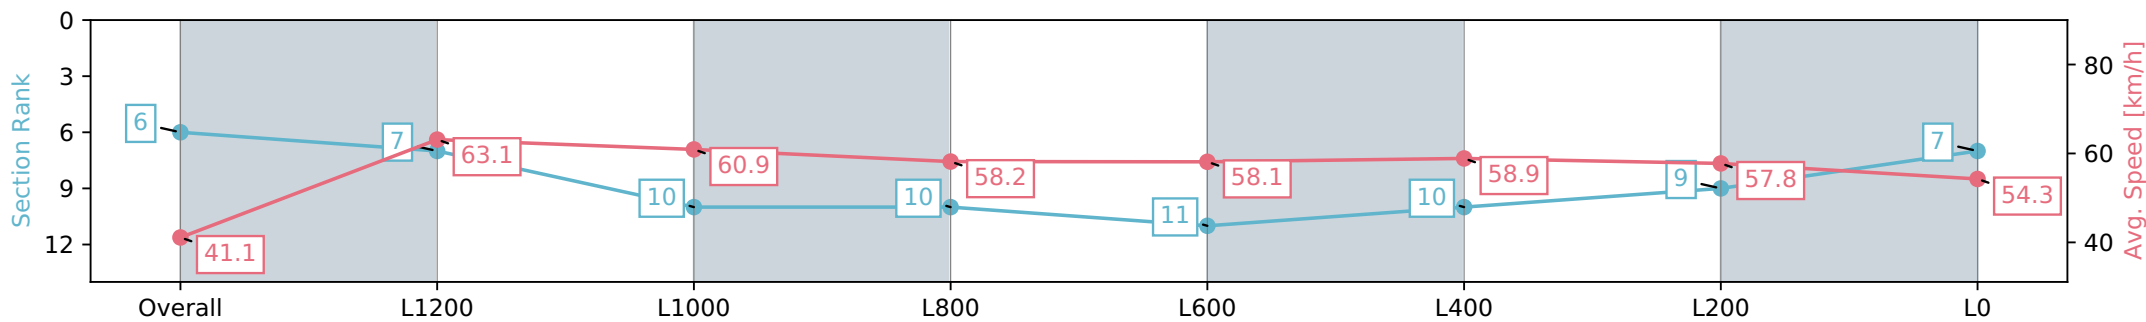

Horse/Jockey Name	MY CRACKLING/Ben Price
Finish Rank	6
Fastest Section Time (Section)	0:11.48 (L1400)
Top Speed [km/h] (Section)	65.2 (Overall)
Race State	Finished

Sportsbet Gawler SA - Professional
Race 3: Sportsbet - Set a Deposit Limit Maiden Plate - 1500m

07 August 2024 - 2:25PM

Track Rating: Soft 5, Weather: Fine, Rail Position: True

Section	Overall	L1200	L1000	L800	L600	L400	L200	L0
Section Times	1:34.97 [6] (0:08.75)	1:26.22 [7] (0:11.48)	1:14.74 [10] (0:11.82)	1:02.92 [10] (0:12.44)	0:50.48 [11] (0:12.31)	0:38.17 [10] (0:12.34)	0:25.83 [9] (0:12.56)	0:13.26 [7] (0:13.26)
Average Speed [km/h]	41.1	63.1	60.9	58.2	58.1	58.9	57.8	54.3
Top Speed [km/h]	59.7	65.2	62.4	60.2	59.6	60.3	59.0	56.9
Avg. Dist. to Rail [m]	5.9	2.6	1.4	1.7	0.6	1.9	4.8	5.3
Avg. Stride Freq. [Hz]	2.3	2.6	2.5	2.4	2.4	2.4	2.4	2.4
Avg. Stride Length [m]	4.8	6.8	6.8	6.7	6.9	6.8	6.7	6.4

- [ ] Ranking at each section and finish
- -:-:- No data available at this section
- NA No data available