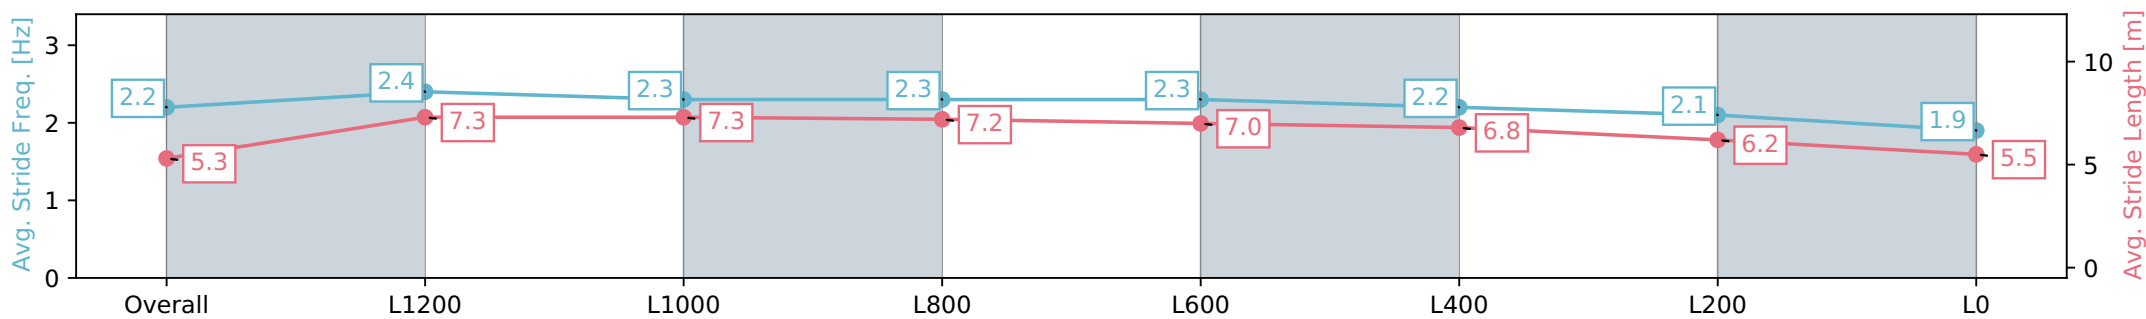

Horse/Jockey Name	SCARFACE/Murray Henderson
Finish Rank	11
Fastest Section Time (Section)	0:11.69 (L1400)
Top Speed [km/h] (Section)	63.6 (Overall)
Race State	Finished

Sportsbet Gawler SA - Professional
Race 3: Sportsbet - Set a Deposit Limit Maiden Plate - 1500m

07 August 2024 - 2:25PM

Track Rating: Soft 5, Weather: Fine, Rail Position: True

Section	Overall	L1200	L1000	L800	L600	L400	L200	L0
Section Times	1:45.12 [11] (0:08.46)	1:36.66 [1] (0:11.69)	1:24.97 [8] (0:11.88)	1:13.09 [9] (0:12.30)	1:00.79 [9] (0:12.71)	0:48.08 [11] (0:13.49)	0:34.59 [11] (0:15.81)	0:18.78 [11] (0:18.78)
Average Speed [km/h]	42.3	62.3	60.6	58.8	57.1	53.6	45.9	38.3
Top Speed [km/h]	62.0	63.6	62.7	60.5	57.6	56.6	49.6	42.8
Avg. Dist. to Rail [m]	10.9	5.2	3.4	2.4	0.6	1.7	1.6	0.3
Avg. Stride Freq. [Hz]	2.2	2.4	2.3	2.3	2.3	2.2	2.1	1.9
Avg. Stride Length [m]	5.3	7.3	7.3	7.2	7.0	6.8	6.2	5.5

[ ] Ranking at each section and finish
-:-:- No data available at this section
NA No data available