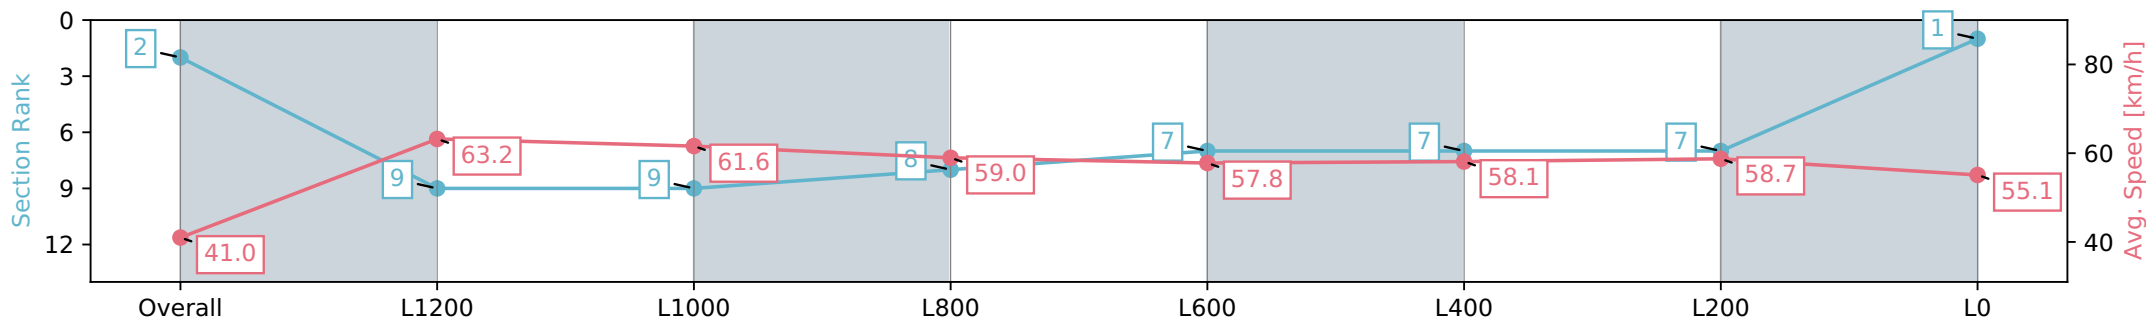

Horse/Jockey Name	RHINESTONE RORY/Samuel Payne
Finish Rank	2
Fastest Section Time (Section)	0:11.38 (L1400)
Top Speed [km/h] (Section)	64.9 (Overall)
Race State	Finished

Sportsbet Gawler SA - Professional
Race 3: Sportsbet - Set a Deposit Limit Maiden Plate - 1500m

07 August 2024 - 2:25PM

Track Rating: Soft 5, Weather: Fine, Rail Position: True

Section	Overall	L1200	L1000	L800	L600	L400	L200	L0
Section Times	1:34.43 [2] (0:08.78)	1:25.65 [9] (0:11.38)	1:14.27 [9] (0:11.72)	1:02.55 [8] (0:12.18)	0:50.37 [7] (0:12.27)	0:38.10 [7] (0:12.61)	0:25.49 [7] (0:12.39)	0:13.10 [1] (0:13.10)
Average Speed [km/h]	41.0	63.2	61.6	59.0	57.8	58.1	58.7	55.1
Top Speed [km/h]	59.9	64.9	62.6	60.5	60.0	59.5	60.7	56.9
Avg. Dist. to Rail [m]	4.2	1.5	1.1	1.9	1.8	4.1	5.2	5.1
Avg. Stride Freq. [Hz]	2.3	2.5	2.4	2.3	2.3	2.1	2.4	2.3
Avg. Stride Length [m]	4.9	7.2	7.0	7.0	6.9	7.8	6.7	6.5

- [ ] Ranking at each section and finish
- -:-:- No data available at this section
- NA No data available