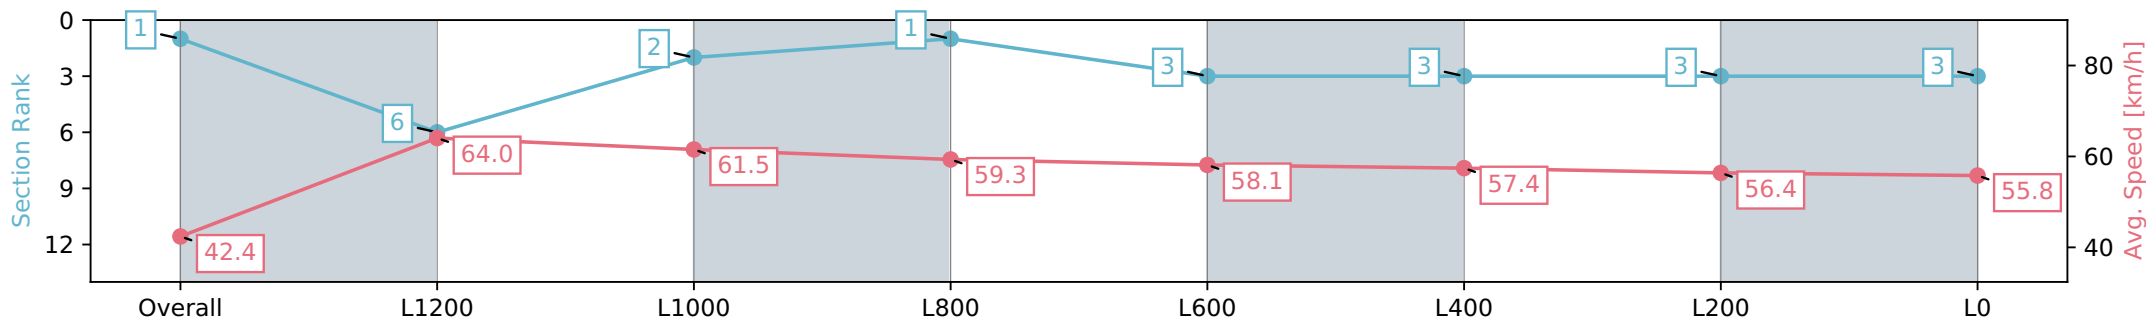

07 August 2024 - 2:25PM

Track Rating: Soft 5, Weather: Fine, Rail Position: True

Section	Overall	L1200	L1000	L800	L600	L400	L200	L0
Section Times	1:34.40 [1] (0:08.54)	1:25.86 [6] (0:11.26)	1:14.60 [2] (0:11.70)	1:02.90 [1] (0:12.12)	0:50.78 [3] (0:12.30)	0:38.48 [3] (0:12.71)	0:25.77 [3] (0:12.84)	0:12.93 [3] (0:12.93)
Average Speed [km/h]	42.4	64.0	61.5	59.3	58.1	57.4	56.4	55.8
Top Speed [km/h]	61.4	65.7	64.1	60.6	58.7	58.1	57.5	56.8
Avg. Dist. to Rail [m]	2.9	1.8	0.3	0.5	0.9	2.2	4.3	4.7
Avg. Stride Freq. [Hz]	2.3	2.5	2.4	2.3	2.3	2.3	2.3	2.3
Avg. Stride Length [m]	5.1	7.0	7.0	7.1	7.1	7.1	6.8	6.7