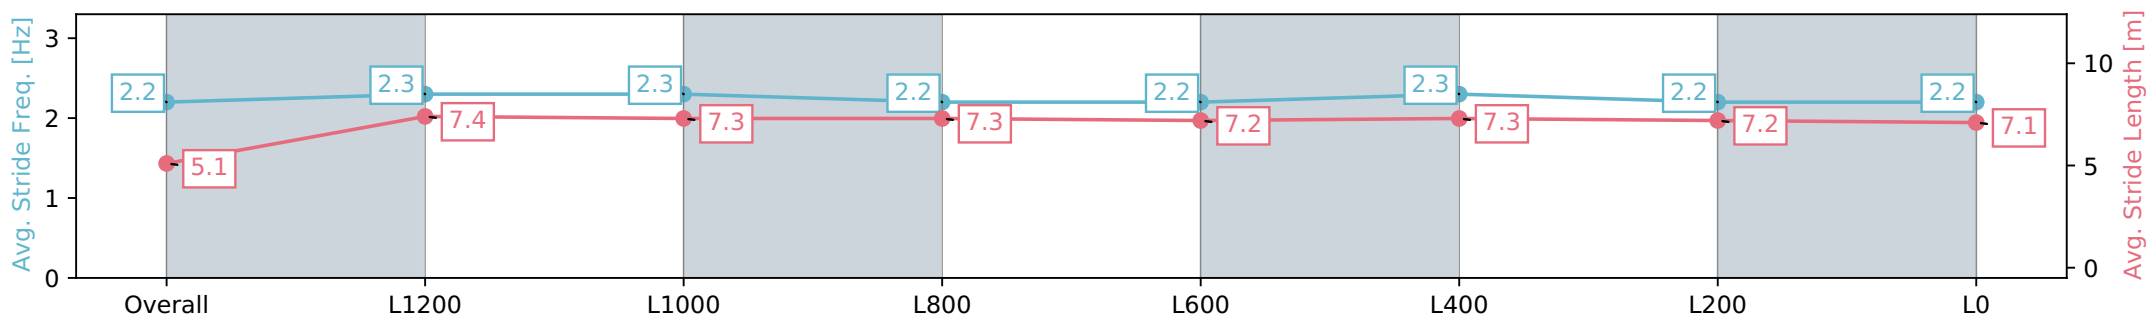

Sportsbet Gawler SA - Professional  
Race 3: Sportsbet - Set a Deposit Limit Maiden Plate - 1500m

07 August 2024 - 2:25PM

Track Rating: Soft 5, Weather: Fine, Rail Position: True

Section	Overall	L1200	L1000	L800	L600	L400	L200	L0
Section Times	1:34.50 [3] (0:08.81)	1:25.69 [10] (0:11.62)	1:14.07 [11] (0:11.75)	1:02.32 [11] (0:12.28)	0:50.03 [10] (0:12.22)	0:37.81 [8] (0:12.20)	0:25.61 [5] (0:12.84)	0:12.77 [8] (0:12.77)
Average Speed [km/h]	40.7	62.1	61.3	58.5	57.9	59.1	56.3	56.4
Top Speed [km/h]	60.4	64.4	62.7	60.8	59.4	60.7	58.1	57.5
Avg. Dist. to Rail [m]	6.2	1.6	0.3	0.4	2.5	0.7	2.0	2.6
Avg. Stride Freq. [Hz]	2.2	2.3	2.3	2.2	2.2	2.3	2.2	2.2
Avg. Stride Length [m]	5.1	7.4	7.3	7.3	7.2	7.3	7.2	7.1