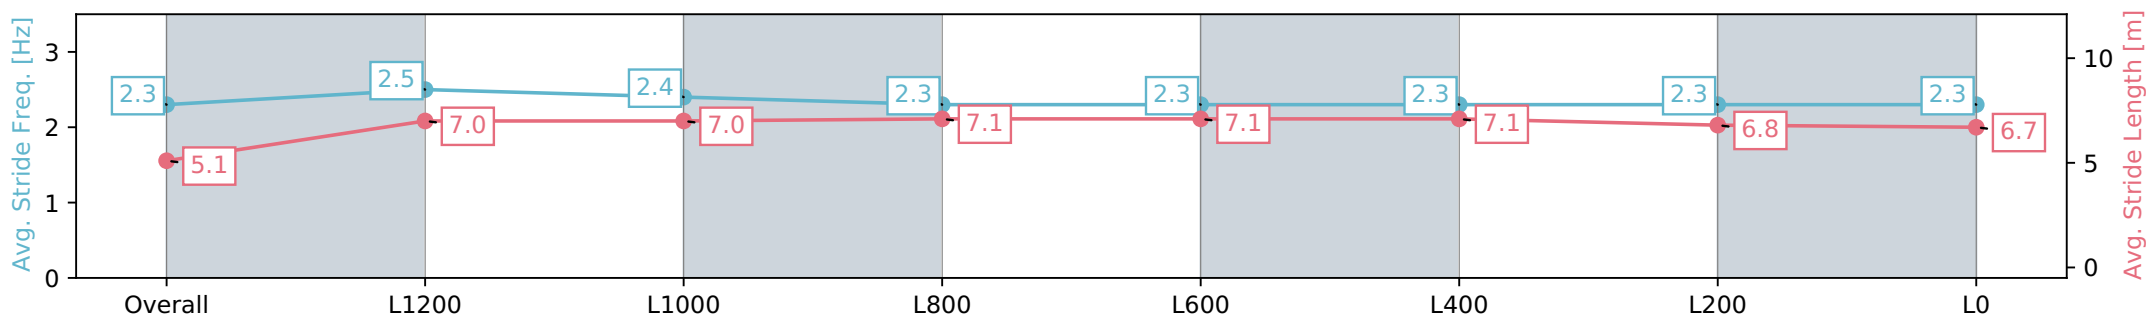

07 August 2024 - 2:25PM

Track Rating: Soft 5, Weather: Fine, Rail Position: True

Section	Overall	L1200	L1000	L800	L600	L400	L200	L0
Section Times	1:34.40 [1] (0:08.54)	1:25.86 [6] (0:11.26)	1:14.60 [2] (0:11.70)	1:02.90 [1] (0:12.12)	0:50.78 [3] (0:12.30)	0:38.48 [3] (0:12.71)	0:25.77 [3] (0:12.84)	0:12.93 [3] (0:12.93)
Average Speed [km/h]	42.4	64.0	61.5	59.3	58.1	57.4	56.4	55.8
Top Speed [km/h]	61.4	65.7	64.1	60.6	58.7	58.1	57.5	56.8
Avg. Dist. to Rail [m]	2.9	1.8	0.3	0.5	0.9	2.2	4.3	4.7
Avg. Stride Freq. [Hz]	2.3	2.5	2.4	2.3	2.3	2.3	2.3	2.3
Avg. Stride Length [m]	5.1	7.0	7.0	7.1	7.1	7.1	6.8	6.7