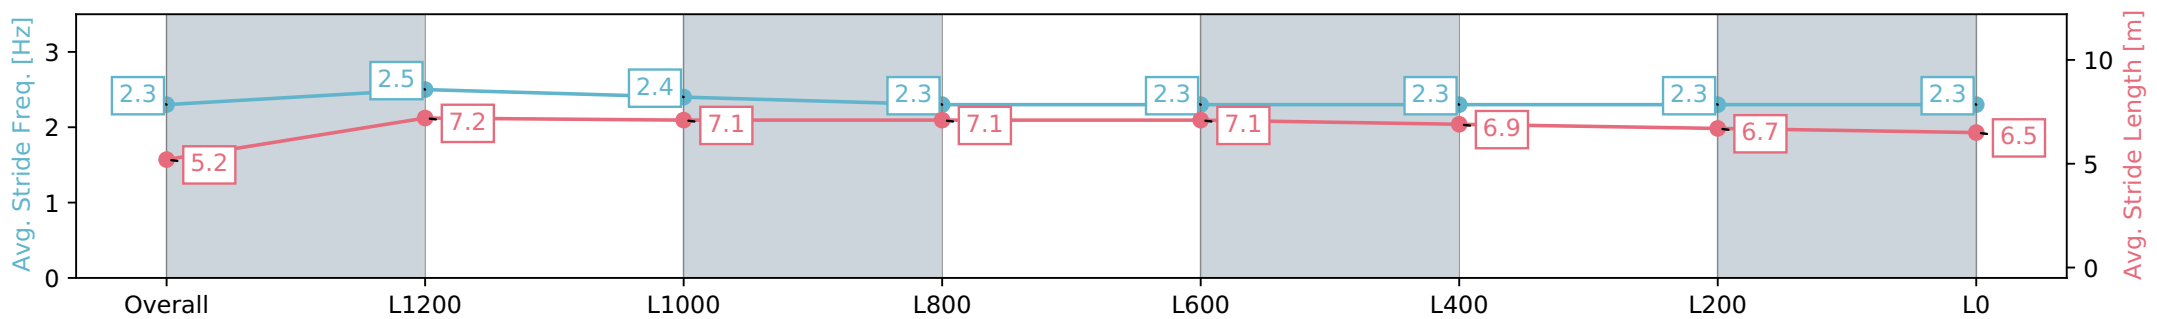

Horse/Jockey Name	REEL WHISKEY/Jake Toeroek
Finish Rank	5
Fastest Section Time (Section)	0:11.36 (L1400)
Top Speed [km/h] (Section)	65.3 (Overall)
Race State	Finished

Sportsbet Gawler SA - Professional
Race 3: Sportsbet - Set a Deposit Limit Maiden Plate - 1500m

07 August 2024 - 2:25PM

Track Rating: Soft 5, Weather: Fine, Rail Position: True

Section	Overall	L1200	L1000	L800	L600	L400	L200	L0
Section Times	1:34.84 [5] (0:08.53)	1:26.31 [5] (0:11.36)	1:14.95 [4] (0:11.68)	1:03.27 [3] (0:12.15)	0:51.12 [4] (0:12.25)	0:38.87 [4] (0:12.67)	0:26.20 [4] (0:12.79)	0:13.41 [2] (0:13.41)
Average Speed [km/h]	42.3	64.2	61.8	59.4	58.9	57.4	56.8	53.7
Top Speed [km/h]	63.2	65.3	64.9	60.6	59.6	58.4	58.1	54.8
Avg. Dist. to Rail [m]	12.8	7.8	4.0	2.6	0.6	2.7	4.6	6.0
Avg. Stride Freq. [Hz]	2.3	2.5	2.4	2.3	2.3	2.3	2.3	2.3
Avg. Stride Length [m]	5.2	7.2	7.1	7.1	7.1	6.9	6.7	6.5

- [ ] Ranking at each section and finish
- -:-:- No data available at this section
- NA No data available