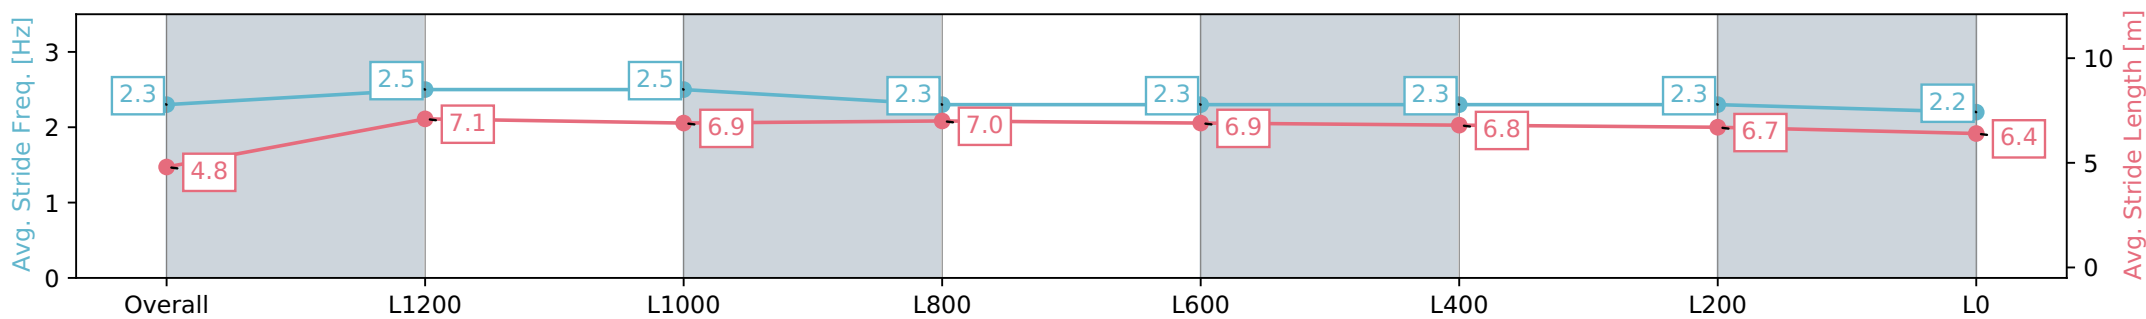

Horse/Jockey Name	MORLAIX/Margaret Collett
Finish Rank	10
Fastest Section Time (Section)	0:11.34 (L1400)
Top Speed [km/h] (Section)	65.2 (Overall)
Race State	Finished

Sportsbet Gawler SA - Professional
Race 3: Sportsbet - Set a Deposit Limit Maiden Plate - 1500m

07 August 2024 - 2:25PM

Track Rating: Soft 5, Weather: Fine, Rail Position: True

Section	Overall	L1200	L1000	L800	L600	L400	L200	L0
Section Times	1:36.95 [10] (0:08.75)	1:28.20 [8] (0:11.34)	1:16.86 [6] (0:11.78)	1:05.08 [7] (0:12.36)	0:52.72 [8] (0:12.55)	0:40.17 [9] (0:12.64)	0:27.53 [10] (0:13.27)	0:14.26 [10] (0:14.26)
Average Speed [km/h]	41.1	63.9	61.2	58.5	57.5	57.4	54.8	50.5
Top Speed [km/h]	61.8	65.2	64.5	60.1	58.4	58.2	56.4	53.9
Avg. Dist. to Rail [m]	7.5	3.5	1.8	2.0	0.3	1.8	4.3	6.2
Avg. Stride Freq. [Hz]	2.3	2.5	2.5	2.3	2.3	2.3	2.3	2.2
Avg. Stride Length [m]	4.8	7.1	6.9	7.0	6.9	6.8	6.7	6.4

- [ ] Ranking at each section and finish
- -:-:- No data available at this section
- NA No data available