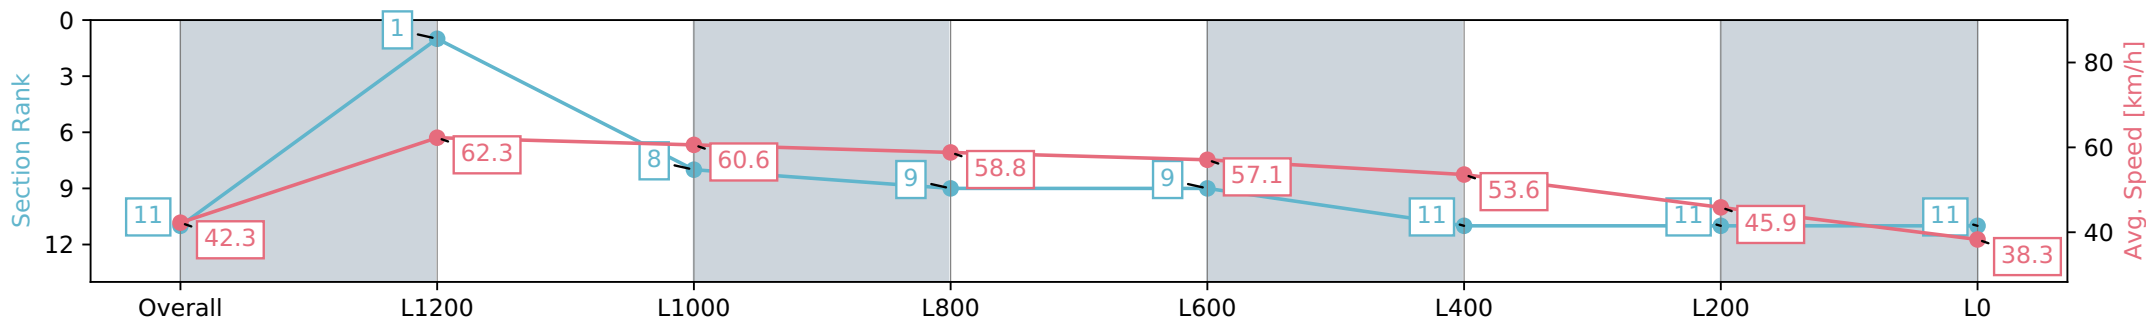

Horse/Jockey Name	SCARFACE/Murray Henderson
Finish Rank	11
Fastest Section Time (Section)	0:11.69 (L1400)
Top Speed [km/h] (Section)	63.6 (Overall)
Race State	Finished

Sportsbet Gawler SA - Professional
Race 3: Sportsbet - Set a Deposit Limit Maiden Plate - 1500m

07 August 2024 - 2:25PM

Track Rating: Soft 5, Weather: Fine, Rail Position: True

Section	Overall	L1200	L1000	L800	L600	L400	L200	L0
Section Times	1:45.12 [11] (0:08.46)	1:36.66 [1] (0:11.69)	1:24.97 [8] (0:11.88)	1:13.09 [9] (0:12.30)	1:00.79 [9] (0:12.71)	0:48.08 [11] (0:13.49)	0:34.59 [11] (0:15.81)	0:18.78 [11] (0:18.78)
Average Speed [km/h]	42.3	62.3	60.6	58.8	57.1	53.6	45.9	38.3
Top Speed [km/h]	62.0	63.6	62.7	60.5	57.6	56.6	49.6	42.8
Avg. Dist. to Rail [m]	10.9	5.2	3.4	2.4	0.6	1.7	1.6	0.3
Avg. Stride Freq. [Hz]	2.2	2.4	2.3	2.3	2.3	2.2	2.1	1.9
Avg. Stride Length [m]	5.3	7.3	7.3	7.2	7.0	6.8	6.2	5.5

[ ] Ranking at each section and finish
-:-:- No data available at this section
NA No data available