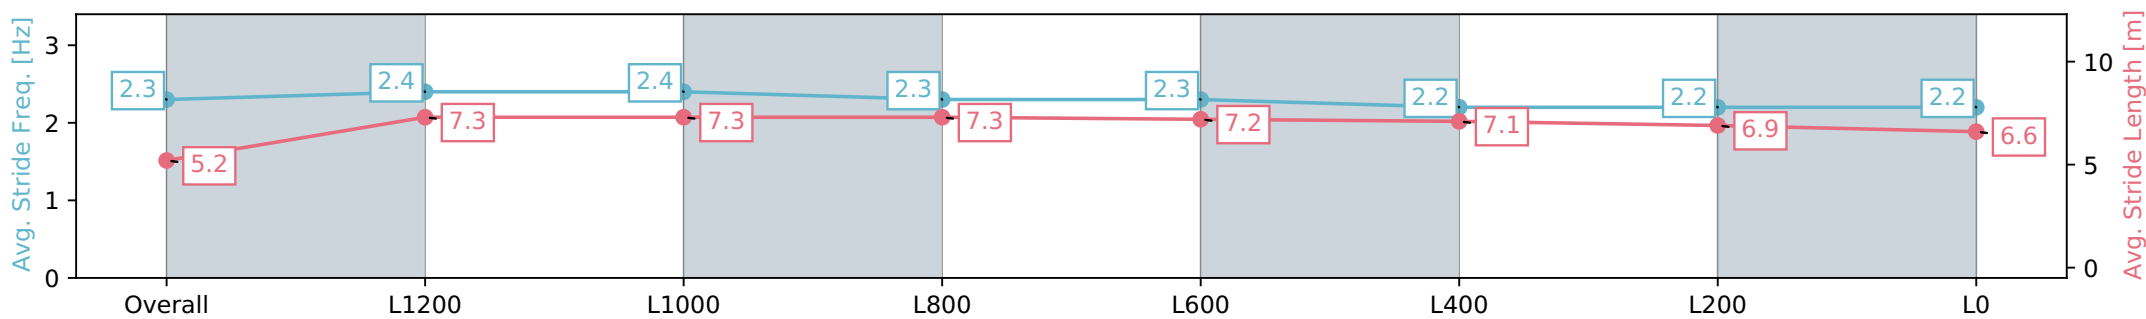

Horse/Jockey Name	THE REAL PRINCE/Kayla Crowther
Finish Rank	8
Fastest Section Time (Section)	0:11.37 (L1400)
Top Speed [km/h] (Section)	65.6 (Overall)
Race State	Finished

Sportsbet Gawler SA - Professional
Race 3: Sportsbet - Set a Deposit Limit Maiden Plate - 1500m

07 August 2024 - 2:25PM

Track Rating: Soft 5, Weather: Fine, Rail Position: True

Section	Overall	L1200	L1000	L800	L600	L400	L200	L0
Section Times	1:35.55 [8] (0:08.53)	1:27.02 [4] (0:11.37)	1:15.65 [5] (0:11.67)	1:03.98 [4] (0:11.97)	0:52.01 [2] (0:12.22)	0:39.79 [1] (0:12.70)	0:27.09 [1] (0:13.08)	0:14.01 [4] (0:14.01)
Average Speed [km/h]	42.4	64.0	61.9	60.5	58.4	57.0	55.4	51.4
Top Speed [km/h]	62.0	65.6	63.3	61.5	59.5	57.8	56.7	53.6
Avg. Dist. to Rail [m]	9.8	6.4	4.0	2.2	1.1	1.2	2.8	2.6
Avg. Stride Freq. [Hz]	2.3	2.4	2.4	2.3	2.3	2.2	2.2	2.2
Avg. Stride Length [m]	5.2	7.3	7.3	7.3	7.2	7.1	6.9	6.6

- [ ] Ranking at each section and finish
- -:-:- No data available at this section
- NA No data available