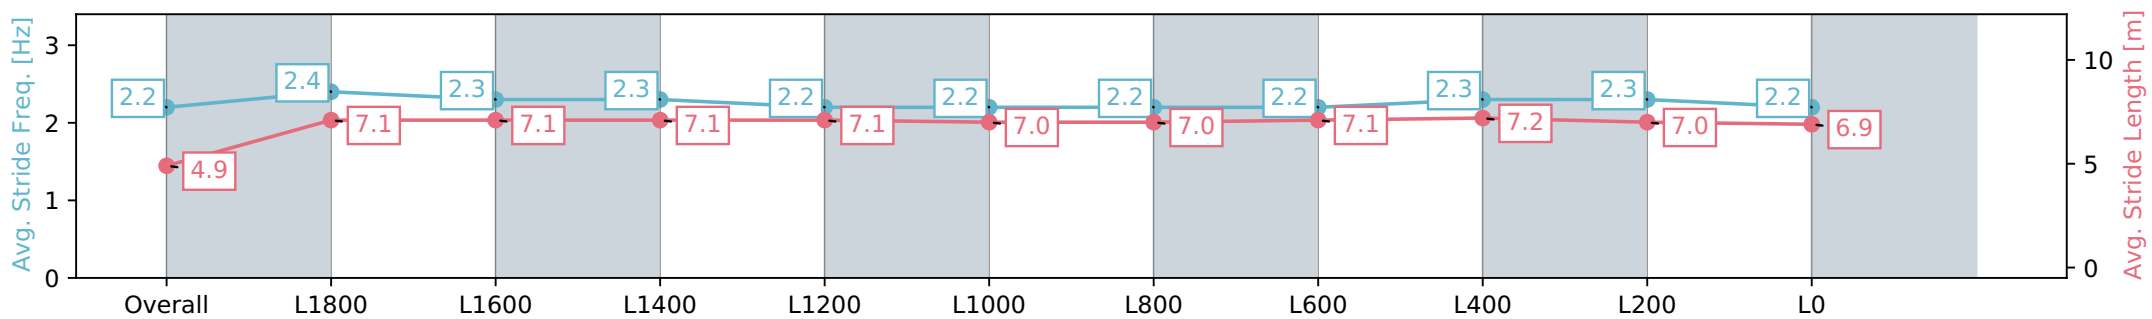

Sportsbet Gawler SA - Professional
 Race 1: GBJC Life Members Appreciation Cup Class One
 Plate - 2100m

07 August 2024 - 1:15PM

Track Rating: Soft 5, Weather: Fine, Rail Position: True

Section	Overall	L1800	L1600	L1400	L1200	L1000	L800	L600	L400	L200	L0
Section Times	2:16.40 [5] (0:09.53)	2:06.87 [5] (0:12.17)	1:54.70 [7] (0:12.38)	1:42.32 [7] (0:12.48)	1:29.84 [7] (0:12.67)	1:17.17 [7] (0:13.30)	1:03.87 [7] (0:12.98)	0:50.89 [6] (0:13.09)	0:37.80 [7] (0:12.42)	0:25.38 [7] (0:12.67)	0:12.71 [7] (0:12.71)
Average Speed [km/h]	37.5	59.4	58.5	58.4	56.9	54.2	55.5	55.6	58.3	57.0	56.4
Top Speed [km/h]	58.0	60.8	60.6	59.3	58.0	56.2	56.4	57.3	58.9	58.3	56.6
Avg. Dist. to Rail [m]	3.0	1.6	1.4	1.6	1.4	0.7	1.0	1.5	1.3	1.6	0.5
Avg. Stride Freq. [Hz]	2.2	2.4	2.4	2.4	2.3	2.3	2.3	2.3	2.3	2.3	2.3
Avg. Stride Length [m]	4.9	6.8	6.8	6.8	6.9	6.7	6.8	6.8	6.9	6.8	6.6

Sportsbet Gawler SA - Professional
 Race 1: GBJC Life Members Appreciation Cup Class One
 Plate - 2100m

07 August 2024 - 1:15PM

Track Rating: Soft 5, Weather: Fine, Rail Position: True

Section	Overall	L1800	L1600	L1400	L1200	L1000	L800	L600	L400	L200	L0
Section Times	2:16.47 [6] (0:09.64)	2:06.83 [6] (0:11.80)	1:55.03 [5] (0:12.26)	1:42.77 [4] (0:12.54)	1:30.23 [5] (0:12.70)	1:17.53 [5] (0:13.28)	1:04.25 [5] (0:13.22)	0:51.03 [5] (0:12.86)	0:38.17 [6] (0:12.49)	0:25.68 [6] (0:12.72)	0:12.96 [6] (0:12.96)
Average Speed [km/h]	37.4	60.8	58.6	57.4	56.7	54.1	54.6	56.7	58.7	56.9	55.3
Top Speed [km/h]	56.4	62.5	61.3	58.8	57.8	55.9	55.5	58.2	59.2	58.9	56.1
Avg. Dist. to Rail [m]	5.4	1.9	0.4	0.3	0.5	0.4	0.8	2.2	3.3	3.7	3.6
Avg. Stride Freq. [Hz]	2.2	2.4	2.3	2.3	2.2	2.2	2.2	2.2	2.3	2.3	2.2
Avg. Stride Length [m]	4.9	7.1	7.1	7.1	7.1	7.0	7.0	7.1	7.2	7.0	6.9