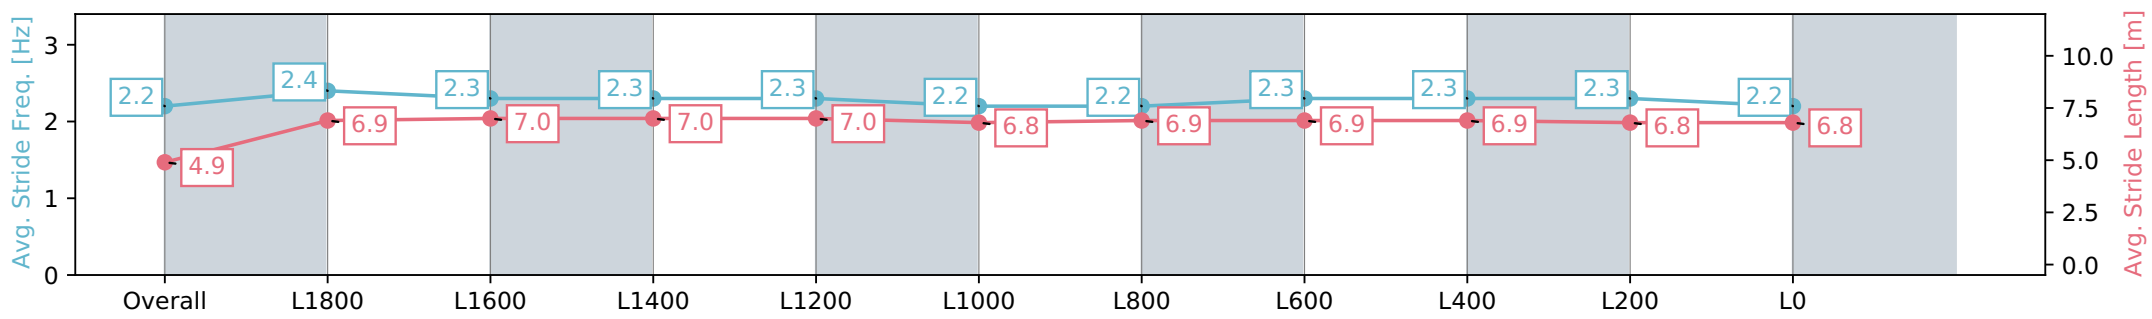

Horse/Jockey Name	CUBAN LORD/Dylan Caboche
Finish Rank	7
Fastest Section Time (Section)	0:12.00 (L2000)
Top Speed [km/h] (Section)	60.9 (Overall)
Race State	Finished

Sportsbet Gawler SA - Professional
Race 1: GBJC Life Members Appreciation Cup Class One
Plate - 2100m

07 August 2024 - 1:15PM

Track Rating: Soft 5, Weather: Fine, Rail Position: True

Section	Overall	L1800	L1600	L1400	L1200	L1000	L800	L600	L400	L200	L0
Section Times	2:16.48 [7] (0:09.38)	2:07.10 [4] (0:12.00)	1:55.10 [4] (0:12.34)	1:42.76 [5] (0:12.50)	1:30.26 [4] (0:12.67)	1:17.59 [4] (0:13.26)	1:04.33 [4] (0:13.00)	0:51.33 [4] (0:12.88)	0:38.45 [4] (0:12.61)	0:25.84 [5] (0:12.80)	0:13.04 [5] (0:13.04)
Average Speed [km/h]	38.3	60.0	58.7	58.1	56.9	54.3	55.5	56.5	57.6	56.5	54.9
Top Speed [km/h]	59.0	60.9	60.5	59.3	57.8	55.8	56.1	57.9	58.0	58.4	55.2
Avg. Dist. to Rail [m]	6.4	2.5	0.7	1.3	1.5	1.1	1.2	1.5	1.8	2.2	2.3
Avg. Stride Freq. [Hz]	2.2	2.4	2.3	2.3	2.3	2.2	2.2	2.3	2.3	2.3	2.2
Avg. Stride Length [m]	4.9	6.9	7.0	7.0	7.0	6.8	6.9	6.9	6.9	6.8	6.8

Report Created: Wed 07 August 2024 13:47:56 GMT+10 (Note: Timing is based on positional data)

- [ ] Ranking at each section and finish
- -:-:- No data available at this section
- NA No data available