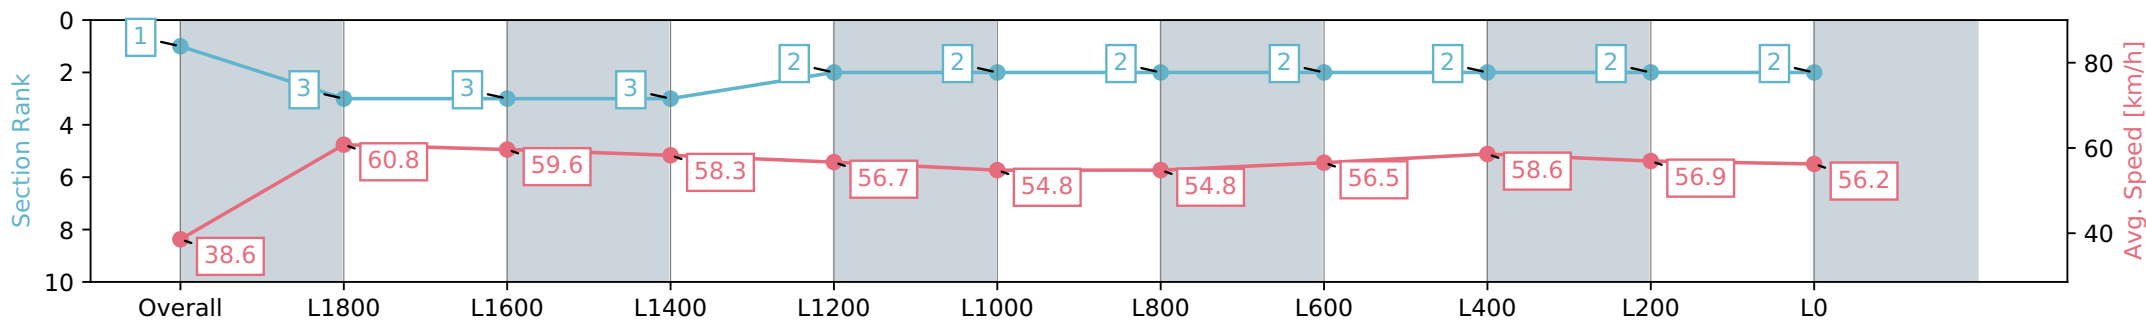

07 August 2024 - 1:15PM

Track Rating: Soft 5, Weather: Fine, Rail Position: True

Section	Overall	L1800	L1600	L1400	L1200	L1000	L800	L600	L400	L200	L0
Section Times	2:15.60 [1] (0:09.37)	2:06.23 [3] (0:11.83)	1:54.40 [3] (0:12.22)	1:42.18 [3] (0:12.43)	1:29.75 [2] (0:12.72)	1:17.03 [2] (0:13.14)	1:03.89 [2] (0:13.20)	0:50.69 [2] (0:12.89)	0:37.80 [2] (0:12.39)	0:25.41 [2] (0:12.67)	0:12.74 [2] (0:12.74)
Average Speed [km/h]	38.6	60.8	59.6	58.3	56.7	54.8	54.8	56.5	58.6	56.9	56.2
Top Speed [km/h]	58.4	62.3	61.4	60.0	57.7	55.8	55.3	58.2	59.4	58.4	56.8
Avg. Dist. to Rail [m]	3.8	2.1	1.7	1.4	1.3	1.1	1.6	1.6	1.6	1.8	2.6
Avg. Stride Freq. [Hz]	2.3	2.4	2.3	2.3	2.3	2.2	2.2	2.3	2.4	2.3	2.3
Avg. Stride Length [m]	4.9	7.1	7.1	7.0	6.9	6.8	6.8	6.8	6.9	6.8	6.7