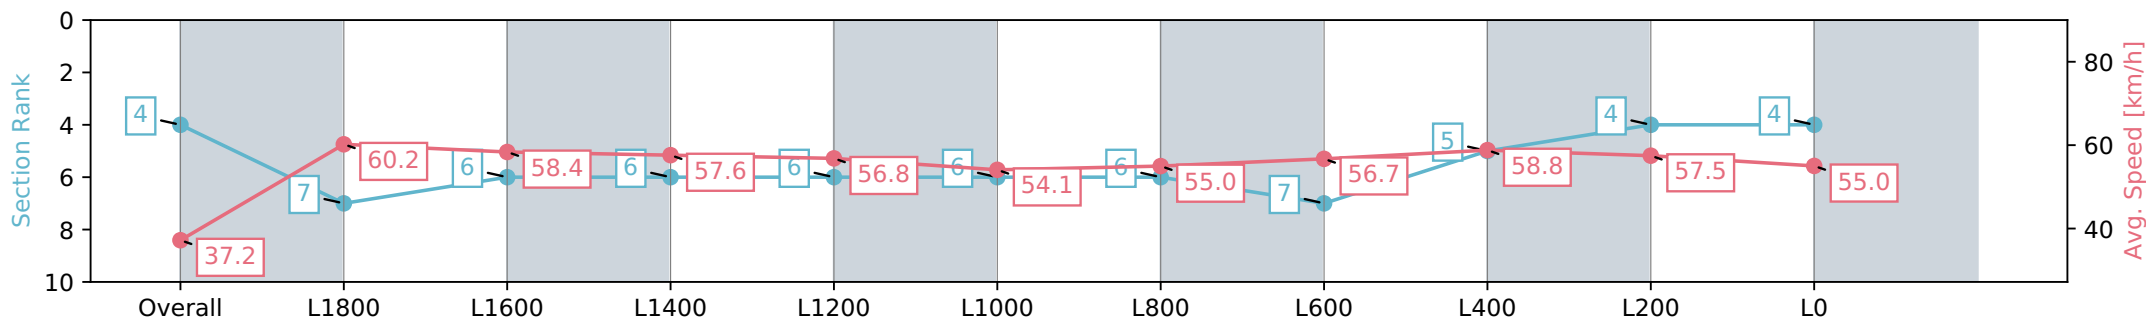

Horse/Jockey Name	MILITARY PRESS/Sairyn Fawke
Finish Rank	4
Fastest Section Time (Section)	0:11.96 (L2000)
Top Speed [km/h] (Section)	60.8 (Overall)
Race State	Finished

Sportsbet Gawler SA - Professional
Race 1: GBJC Life Members Appreciation Cup Class One
Plate - 2100m

07 August 2024 - 1:15PM

Track Rating: Soft 5, Weather: Fine, Rail Position: True

Section	Overall	L1800	L1600	L1400	L1200	L1000	L800	L600	L400	L200	L0
Section Times	2:16.10 [4] (0:09.69)	2:06.41 [7] (0:11.96)	1:54.45 [6] (0:12.33)	1:42.12 [6] (0:12.51)	1:29.61 [6] (0:12.69)	1:16.92 [6] (0:13.30)	1:03.62 [6] (0:13.11)	0:50.51 [7] (0:12.68)	0:37.83 [5] (0:12.25)	0:25.58 [4] (0:12.56)	0:13.01 [4] (0:13.01)
Average Speed [km/h]	37.2	60.2	58.4	57.6	56.8	54.1	55.0	56.7	58.8	57.5	55.0
Top Speed [km/h]	58.3	60.8	60.5	58.8	57.4	56.7	56.5	58.2	59.6	59.2	55.3
Avg. Dist. to Rail [m]	2.9	0.2	0.4	0.4	0.8	0.2	0.4	0.3	0.2	0.9	2.1
Avg. Stride Freq. [Hz]	2.2	2.4	2.3	2.3	2.3	2.2	2.2	2.3	2.3	2.3	2.2
Avg. Stride Length [m]	4.8	7.1	7.0	6.9	6.9	6.8	7.0	6.9	7.0	7.0	6.8

Report Created: Wed 07 August 2024 13:47:42 GMT+10 (Note: Timing is based on positional data)

- [ ] Ranking at each section and finish
- -:-:- No data available at this section
- NA No data available