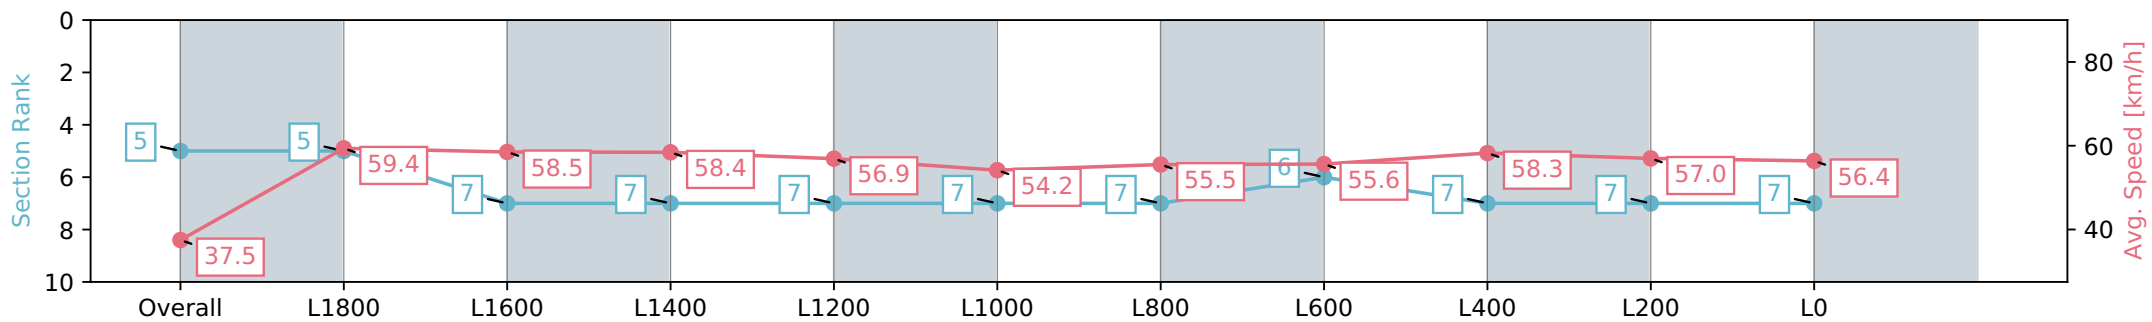

Horse/Jockey Name	NAMADJI/Callan Murray
Finish Rank	5
Fastest Section Time (Section)	0:12.17 (L2000)
Top Speed [km/h] (Section)	60.8 (Overall)
Race State	Finished

Sportsbet Gawler SA - Professional
Race 1: GBJC Life Members Appreciation Cup Class One
Plate - 2100m

07 August 2024 - 1:15PM

Track Rating: Soft 5, Weather: Fine, Rail Position: True

Section	Overall	L1800	L1600	L1400	L1200	L1000	L800	L600	L400	L200	L0
Section Times	2:16.40 [5] (0:09.53)	2:06.87 [5] (0:12.17)	1:54.70 [7] (0:12.38)	1:42.32 [7] (0:12.48)	1:29.84 [7] (0:12.67)	1:17.17 [7] (0:13.30)	1:03.87 [7] (0:12.98)	0:50.89 [6] (0:13.09)	0:37.80 [7] (0:12.42)	0:25.38 [7] (0:12.67)	0:12.71 [7] (0:12.71)
Average Speed [km/h]	37.5	59.4	58.5	58.4	56.9	54.2	55.5	55.6	58.3	57.0	56.4
Top Speed [km/h]	58.0	60.8	60.6	59.3	58.0	56.2	56.4	57.3	58.9	58.3	56.6
Avg. Dist. to Rail [m]	3.0	1.6	1.4	1.6	1.4	0.7	1.0	1.5	1.3	1.6	0.5
Avg. Stride Freq. [Hz]	2.2	2.4	2.4	2.4	2.3	2.3	2.3	2.3	2.3	2.3	2.3
Avg. Stride Length [m]	4.9	6.8	6.8	6.8	6.9	6.7	6.8	6.8	6.9	6.8	6.6

Report Created: Wed 07 August 2024 13:47:47 GMT+10 (Note: Timing is based on positional data)

- [ ] Ranking at each section and finish
- -:-:- No data available at this section
- NA No data available