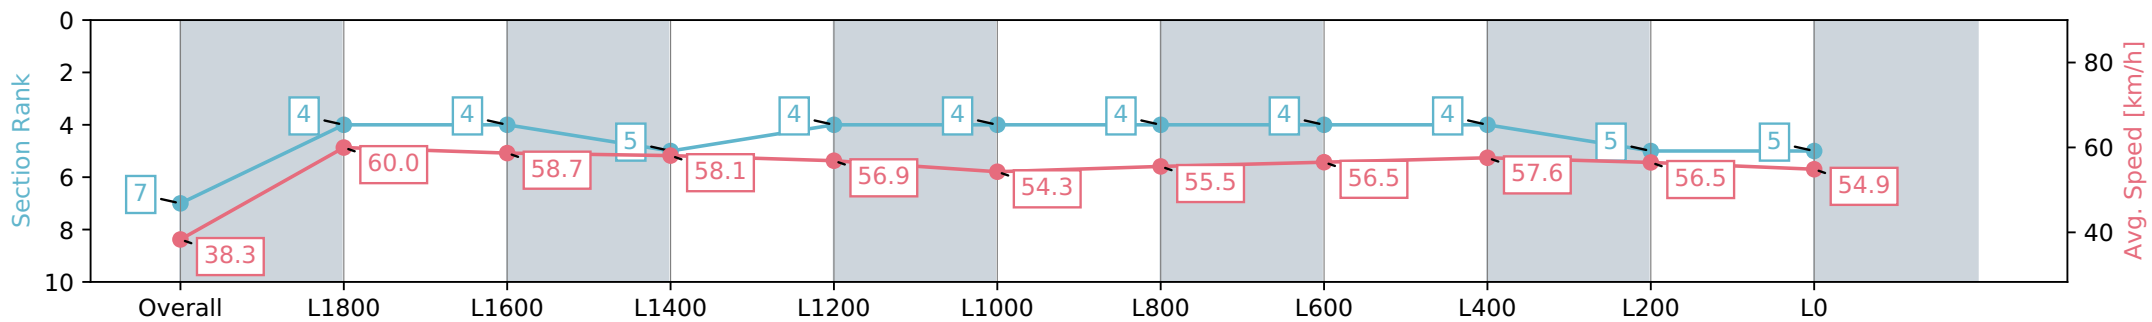

Horse/Jockey Name	CUBAN LORD/Dylan Caboche
Finish Rank	7
Fastest Section Time (Section)	0:12.00 (L2000)
Top Speed [km/h] (Section)	60.9 (Overall)
Race State	Finished

Sportsbet Gawler SA - Professional
Race 1: GBJC Life Members Appreciation Cup Class One
Plate - 2100m

07 August 2024 - 1:15PM

Track Rating: Soft 5, Weather: Fine, Rail Position: True

Section	Overall	L1800	L1600	L1400	L1200	L1000	L800	L600	L400	L200	L0
Section Times	2:16.48 [7] (0:09.38)	2:07.10 [4] (0:12.00)	1:55.10 [4] (0:12.34)	1:42.76 [5] (0:12.50)	1:30.26 [4] (0:12.67)	1:17.59 [4] (0:13.26)	1:04.33 [4] (0:13.00)	0:51.33 [4] (0:12.88)	0:38.45 [4] (0:12.61)	0:25.84 [5] (0:12.80)	0:13.04 [5] (0:13.04)
Average Speed [km/h]	38.3	60.0	58.7	58.1	56.9	54.3	55.5	56.5	57.6	56.5	54.9
Top Speed [km/h]	59.0	60.9	60.5	59.3	57.8	55.8	56.1	57.9	58.0	58.4	55.2
Avg. Dist. to Rail [m]	6.4	2.5	0.7	1.3	1.5	1.1	1.2	1.5	1.8	2.2	2.3
Avg. Stride Freq. [Hz]	2.2	2.4	2.3	2.3	2.3	2.2	2.2	2.3	2.3	2.3	2.2
Avg. Stride Length [m]	4.9	6.9	7.0	7.0	7.0	6.8	6.9	6.9	6.9	6.8	6.8

Report Created: Wed 07 August 2024 13:47:56 GMT+10 (Note: Timing is based on positional data)

- [ ] Ranking at each section and finish
- -:-:- No data available at this section
- NA No data available