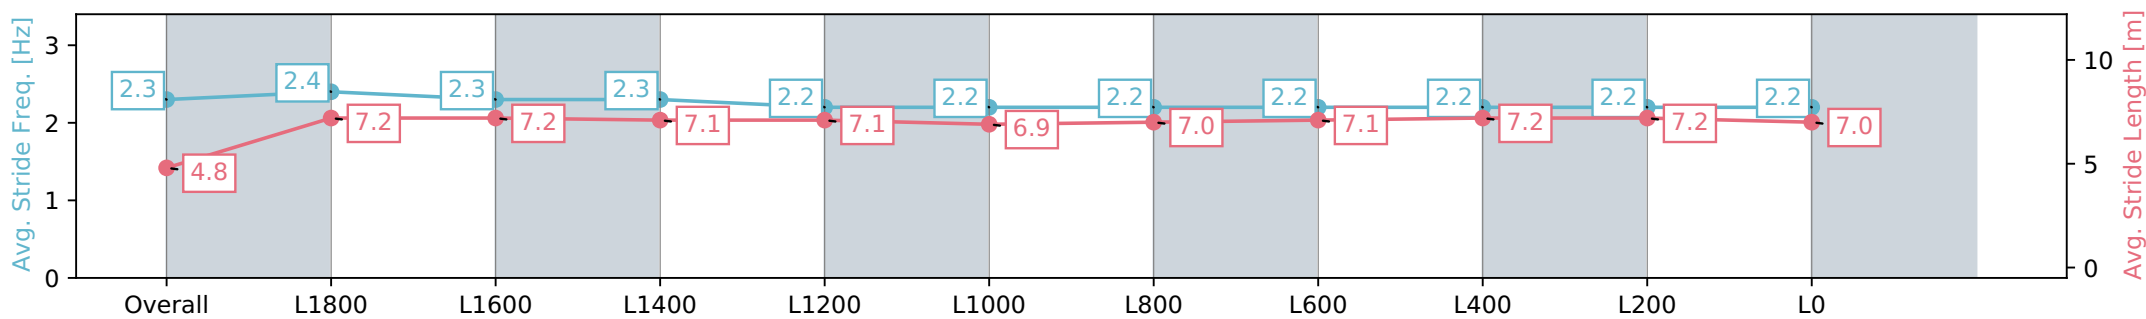

07 August 2024 - 1:15PM

Track Rating: Soft 5, Weather: Fine, Rail Position: True

Section	Overall	L1800	L1600	L1400	L1200	L1000	L800	L600	L400	L200	L0
Section Times	2:15.60 [1] (0:09.37)	2:06.23 [3] (0:11.83)	1:54.40 [3] (0:12.22)	1:42.18 [3] (0:12.43)	1:29.75 [2] (0:12.72)	1:17.03 [2] (0:13.14)	1:03.89 [2] (0:13.20)	0:50.69 [2] (0:12.89)	0:37.80 [2] (0:12.39)	0:25.41 [2] (0:12.67)	0:12.74 [2] (0:12.74)
Average Speed [km/h]	38.6	60.8	59.6	58.3	56.7	54.8	54.8	56.5	58.6	56.9	56.2
Top Speed [km/h]	58.4	62.3	61.4	60.0	57.7	55.8	55.3	58.2	59.4	58.4	56.8
Avg. Dist. to Rail [m]	3.8	2.1	1.7	1.4	1.3	1.1	1.6	1.6	1.6	1.8	2.6
Avg. Stride Freq. [Hz]	2.3	2.4	2.3	2.3	2.3	2.2	2.2	2.3	2.4	2.3	2.3
Avg. Stride Length [m]	4.9	7.1	7.1	7.0	6.9	6.8	6.8	6.8	6.9	6.8	6.7

Sportsbet Gawler SA - Professional
 Race 1: GBJC Life Members Appreciation Cup Class One
 Plate - 2100m

07 August 2024 - 1:15PM

Track Rating: Soft 5, Weather: Fine, Rail Position: True

Section	Overall	L1800	L1600	L1400	L1200	L1000	L800	L600	L400	L200	L0
Section Times	2:15.67 [2] (0:09.26)	2:06.41 [1] (0:11.75)	1:54.66 [2] (0:12.10)	1:42.56 [1] (0:12.56)	1:29.99 [1] (0:12.70)	1:17.29 [1] (0:13.22)	1:04.07 [1] (0:13.25)	0:50.82 [1] (0:12.88)	0:37.94 [1] (0:12.44)	0:25.50 [1] (0:12.66)	0:12.84 [1] (0:12.84)
Average Speed [km/h]	38.8	61.3	59.9	57.3	56.7	54.4	54.3	56.1	58.0	56.9	55.7
Top Speed [km/h]	58.6	62.5	61.5	58.4	57.8	55.2	54.5	57.4	58.3	58.0	55.9
Avg. Dist. to Rail [m]	3.1	1.9	1.0	0.2	0.3	0.4	0.3	0.3	0.4	1.0	1.1
Avg. Stride Freq. [Hz]	2.3	2.4	2.3	2.3	2.2	2.2	2.2	2.2	2.2	2.2	2.2
Avg. Stride Length [m]	4.8	7.2	7.2	7.1	7.1	6.9	7.0	7.1	7.2	7.2	7.0