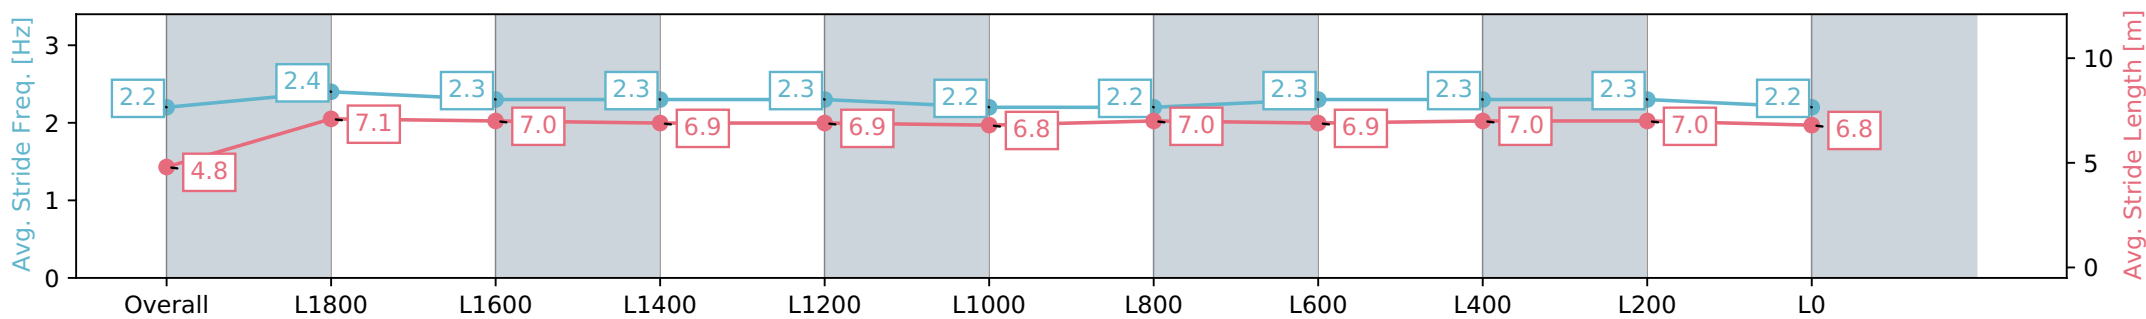

Report Created: Wed 07 August 2024 13:47:38 GMT+10 (Note: Timing is based on positional data)

- [] Ranking at each section and finish
- :-:- No data available at this section
- NA No data available

Horse/Jockey Name	MILITARY PRESS/Sairyn Fawke
Finish Rank	4
Fastest Section Time (Section)	0:11.96 (L2000)
Top Speed [km/h] (Section)	60.8 (Overall)
Race State	Finished

Sportsbet Gawler SA - Professional
 Race 1: GBJC Life Members Appreciation Cup Class One
 Plate - 2100m

07 August 2024 - 1:15PM

Track Rating: Soft 5, Weather: Fine, Rail Position: True

Section	Overall	L1800	L1600	L1400	L1200	L1000	L800	L600	L400	L200	L0
Section Times	2:16.10 [4] (0:09.69)	2:06.41 [7] (0:11.96)	1:54.45 [6] (0:12.33)	1:42.12 [6] (0:12.51)	1:29.61 [6] (0:12.69)	1:16.92 [6] (0:13.30)	1:03.62 [6] (0:13.11)	0:50.51 [7] (0:12.68)	0:37.83 [5] (0:12.25)	0:25.58 [4] (0:12.56)	0:13.01 [4] (0:13.01)
Average Speed [km/h]	37.2	60.2	58.4	57.6	56.8	54.1	55.0	56.7	58.8	57.5	55.0
Top Speed [km/h]	58.3	60.8	60.5	58.8	57.4	56.7	56.5	58.2	59.6	59.2	55.3
Avg. Dist. to Rail [m]	2.9	0.2	0.4	0.4	0.8	0.2	0.4	0.3	0.2	0.9	2.1
Avg. Stride Freq. [Hz]	2.2	2.4	2.3	2.3	2.3	2.2	2.2	2.3	2.3	2.3	2.2
Avg. Stride Length [m]	4.8	7.1	7.0	6.9	6.9	6.8	7.0	6.9	7.0	7.0	6.8