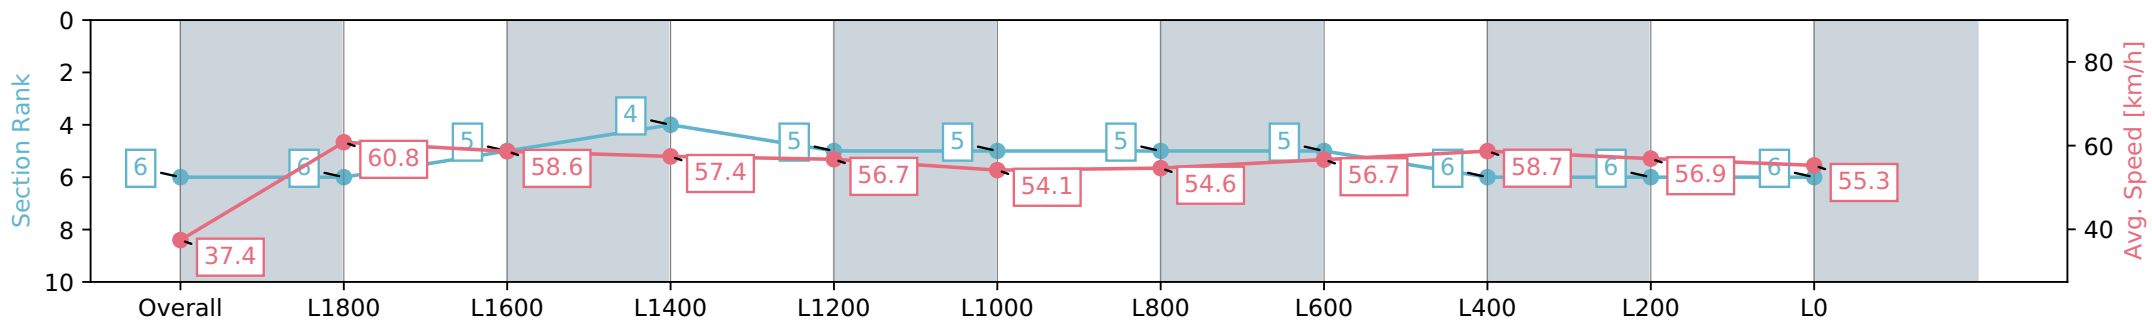

Horse/Jockey Name	MOTO MOTO/Jake Toeroek
Finish Rank	6
Fastest Section Time (Section)	0:11.80 (L2000)
Top Speed [km/h] (Section)	62.5 (Overall)
Race State	Finished

Sportsbet Gawler SA - Professional
Race 1: GBJC Life Members Appreciation Cup Class One
Plate - 2100m

07 August 2024 - 1:15PM

Track Rating: Soft 5, Weather: Fine, Rail Position: True

Section	Overall	L1800	L1600	L1400	L1200	L1000	L800	L600	L400	L200	L0
Section Times	2:16.47 [6] (0:09.64)	2:06.83 [6] (0:11.80)	1:55.03 [5] (0:12.26)	1:42.77 [4] (0:12.54)	1:30.23 [5] (0:12.70)	1:17.53 [5] (0:13.28)	1:04.25 [5] (0:13.22)	0:51.03 [5] (0:12.86)	0:38.17 [6] (0:12.49)	0:25.68 [6] (0:12.72)	0:12.96 [6] (0:12.96)
Average Speed [km/h]	37.4	60.8	58.6	57.4	56.7	54.1	54.6	56.7	58.7	56.9	55.3
Top Speed [km/h]	56.4	62.5	61.3	58.8	57.8	55.9	55.5	58.2	59.2	58.9	56.1
Avg. Dist. to Rail [m]	5.4	1.9	0.4	0.3	0.5	0.4	0.8	2.2	3.3	3.7	3.6
Avg. Stride Freq. [Hz]	2.2	2.4	2.3	2.3	2.2	2.2	2.2	2.2	2.3	2.3	2.2
Avg. Stride Length [m]	4.9	7.1	7.1	7.1	7.1	7.0	7.0	7.1	7.2	7.0	6.9

Report Created: Wed 07 August 2024 13:47:51 GMT+10 (Note: Timing is based on positional data)

- [ ] Ranking at each section and finish
- -:-:- No data available at this section
- NA No data available