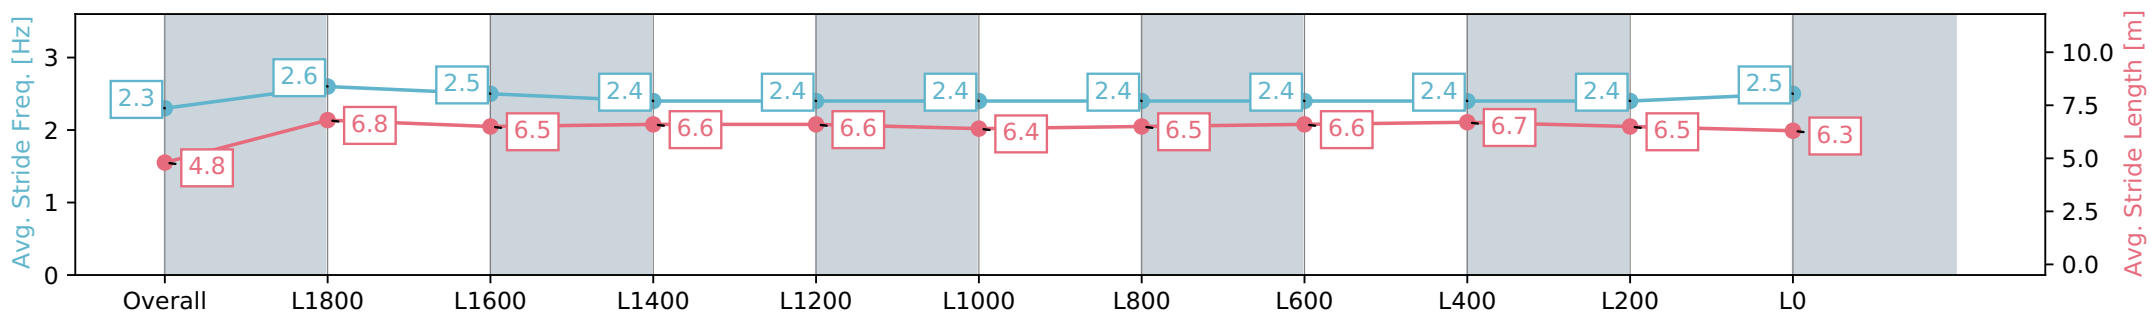

Report Created: Wed 07 August 2024 13:47:34 GMT+10 (Note: Timing is based on positional data)

- [] Ranking at each section and finish
- :-:- No data available at this section
- NA No data available

Horse/Jockey Name	KETCHIKAN/Alana Livesey
Finish Rank	3
Fastest Section Time (Section)	0:11.65 (L2000)
Top Speed [km/h] (Section)	63.0 (Overall)
Race State	Finished

Sportsbet Gawler SA - Professional
 Race 1: GBJC Life Members Appreciation Cup Class One
 Plate - 2100m

07 August 2024 - 1:15PM

Track Rating: Soft 5, Weather: Fine, Rail Position: True

Section	Overall	L1800	L1600	L1400	L1200	L1000	L800	L600	L400	L200	L0
Section Times	2:15.73 [3] (0:09.31)	2:06.42 [2] (0:11.65)	1:54.77 [1] (0:12.40)	1:42.37 [2] (0:12.66)	1:29.71 [3] (0:12.71)	1:17.00 [3] (0:13.17)	1:03.83 [3] (0:13.20)	0:50.63 [3] (0:12.91)	0:37.72 [3] (0:12.44)	0:25.28 [3] (0:12.56)	0:12.72 [3] (0:12.72)
Average Speed [km/h]	38.6	61.8	58.2	57.5	56.6	54.6	54.6	56.3	58.2	57.5	56.3
Top Speed [km/h]	59.5	63.0	61.2	58.6	57.3	56.6	55.3	57.8	58.6	58.5	56.4
Avg. Dist. to Rail [m]	1.6	0.8	0.3	1.1	0.6	0.3	0.8	1.2	1.0	2.2	2.9
Avg. Stride Freq. [Hz]	2.3	2.6	2.5	2.4	2.4	2.4	2.4	2.4	2.4	2.4	2.5
Avg. Stride Length [m]	4.8	6.8	6.5	6.6	6.6	6.4	6.5	6.6	6.7	6.5	6.3