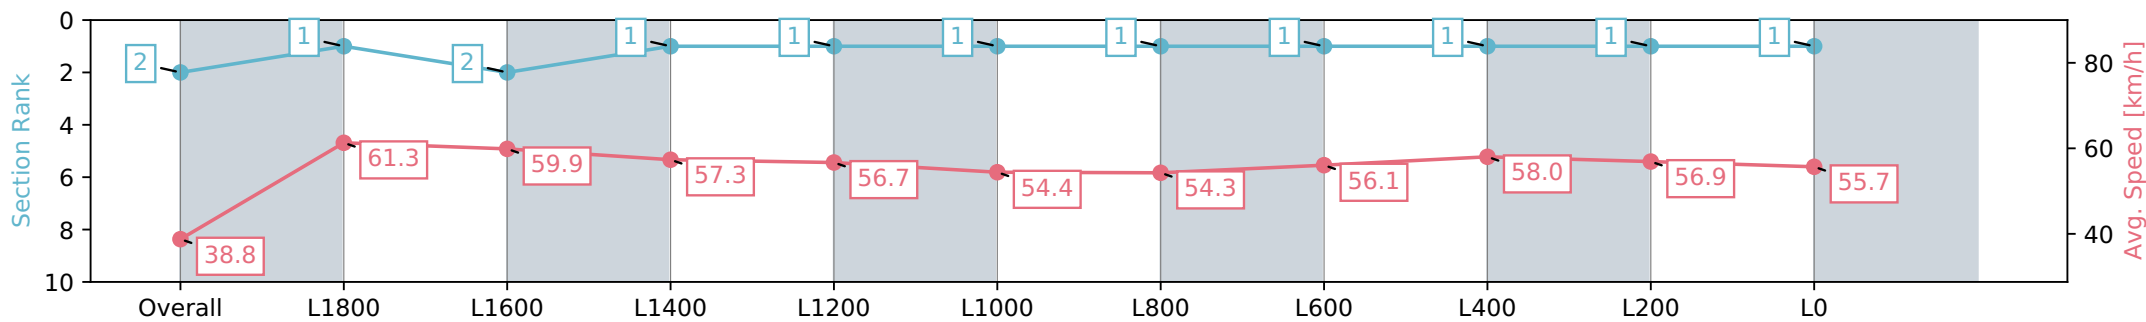

Horse/Jockey Name	WHISKY SOUR/Monika Wolanin
Finish Rank	2
Fastest Section Time (Section)	0:11.75 (L2000)
Top Speed [km/h] (Section)	62.5 (Overall)
Race State	Finished

Sportsbet Gawler SA - Professional
Race 1: GBJC Life Members Appreciation Cup Class One
Plate - 2100m

07 August 2024 - 1:15PM

Track Rating: Soft 5, Weather: Fine, Rail Position: True

Section	Overall	L1800	L1600	L1400	L1200	L1000	L800	L600	L400	L200	L0
Section Times	2:15.67 [2] (0:09.26)	2:06.41 [1] (0:11.75)	1:54.66 [2] (0:12.10)	1:42.56 [1] (0:12.56)	1:29.99 [1] (0:12.70)	1:17.29 [1] (0:13.22)	1:04.07 [1] (0:13.25)	0:50.82 [1] (0:12.88)	0:37.94 [1] (0:12.44)	0:25.50 [1] (0:12.66)	0:12.84 [1] (0:12.84)
Average Speed [km/h]	38.8	61.3	59.9	57.3	56.7	54.4	54.3	56.1	58.0	56.9	55.7
Top Speed [km/h]	58.6	62.5	61.5	58.4	57.8	55.2	54.5	57.4	58.3	58.0	55.9
Avg. Dist. to Rail [m]	3.1	1.9	1.0	0.2	0.3	0.4	0.3	0.3	0.4	1.0	1.1
Avg. Stride Freq. [Hz]	2.3	2.4	2.3	2.3	2.2	2.2	2.2	2.2	2.2	2.2	2.2
Avg. Stride Length [m]	4.8	7.2	7.2	7.1	7.1	6.9	7.0	7.1	7.2	7.2	7.0

Report Created: Wed 07 August 2024 13:47:34 GMT+10 (Note: Timing is based on positional data)

- [ ] Ranking at each section and finish
- -:-:- No data available at this section
- NA No data available