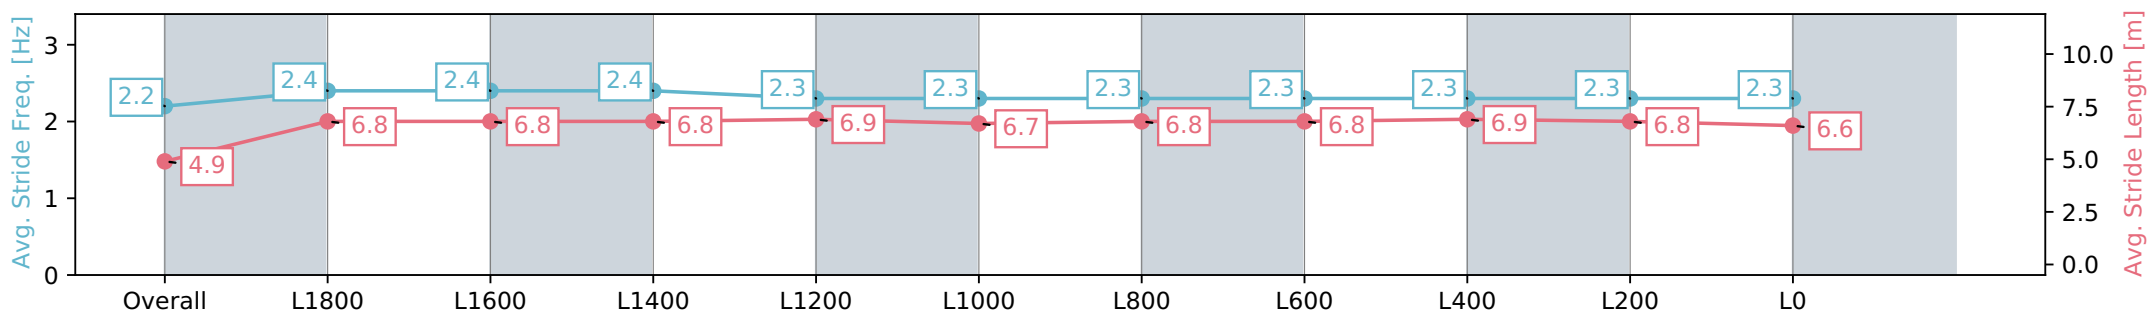

Horse/Jockey Name	NAMADJI/Callan Murray
Finish Rank	5
Fastest Section Time (Section)	0:12.17 (L2000)
Top Speed [km/h] (Section)	60.8 (Overall)
Race State	Finished

Sportsbet Gawler SA - Professional
Race 1: GBJC Life Members Appreciation Cup Class One
Plate - 2100m

07 August 2024 - 1:15PM

Track Rating: Soft 5, Weather: Fine, Rail Position: True

Section	Overall	L1800	L1600	L1400	L1200	L1000	L800	L600	L400	L200	L0
Section Times	2:16.40 [5] (0:09.53)	2:06.87 [5] (0:12.17)	1:54.70 [7] (0:12.38)	1:42.32 [7] (0:12.48)	1:29.84 [7] (0:12.67)	1:17.17 [7] (0:13.30)	1:03.87 [7] (0:12.98)	0:50.89 [6] (0:13.09)	0:37.80 [7] (0:12.42)	0:25.38 [7] (0:12.67)	0:12.71 [7] (0:12.71)
Average Speed [km/h]	37.5	59.4	58.5	58.4	56.9	54.2	55.5	55.6	58.3	57.0	56.4
Top Speed [km/h]	58.0	60.8	60.6	59.3	58.0	56.2	56.4	57.3	58.9	58.3	56.6
Avg. Dist. to Rail [m]	3.0	1.6	1.4	1.6	1.4	0.7	1.0	1.5	1.3	1.6	0.5
Avg. Stride Freq. [Hz]	2.2	2.4	2.4	2.4	2.3	2.3	2.3	2.3	2.3	2.3	2.3
Avg. Stride Length [m]	4.9	6.8	6.8	6.8	6.9	6.7	6.8	6.8	6.9	6.8	6.6

Report Created: Wed 07 August 2024 13:47:47 GMT+10 (Note: Timing is based on positional data)

- [ ] Ranking at each section and finish
- -:-:- No data available at this section
- NA No data available