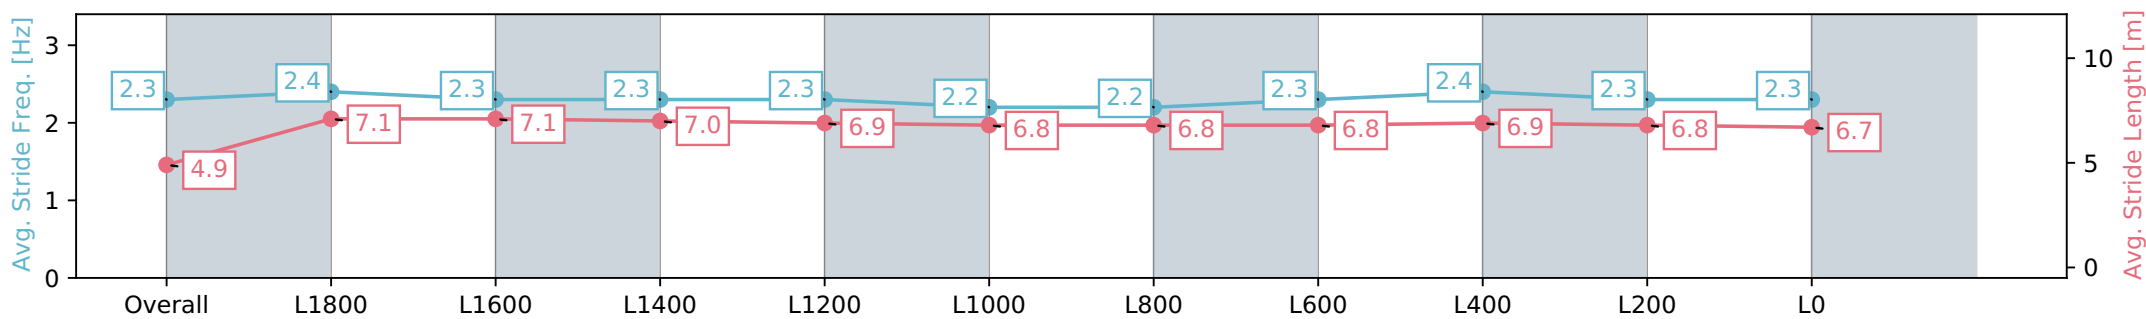

07 August 2024 - 1:15PM

Track Rating: Soft 5, Weather: Fine, Rail Position: True

Section	Overall	L1800	L1600	L1400	L1200	L1000	L800	L600	L400	L200	L0
Section Times	2:15.60 [1] (0:09.37)	2:06.23 [3] (0:11.83)	1:54.40 [3] (0:12.22)	1:42.18 [3] (0:12.43)	1:29.75 [2] (0:12.72)	1:17.03 [2] (0:13.14)	1:03.89 [2] (0:13.20)	0:50.69 [2] (0:12.89)	0:37.80 [2] (0:12.39)	0:25.41 [2] (0:12.67)	0:12.74 [2] (0:12.74)
Average Speed [km/h]	38.6	60.8	59.6	58.3	56.7	54.8	54.8	56.5	58.6	56.9	56.2
Top Speed [km/h]	58.4	62.3	61.4	60.0	57.7	55.8	55.3	58.2	59.4	58.4	56.8
Avg. Dist. to Rail [m]	3.8	2.1	1.7	1.4	1.3	1.1	1.6	1.6	1.6	1.8	2.6
Avg. Stride Freq. [Hz]	2.3	2.4	2.3	2.3	2.3	2.2	2.2	2.3	2.4	2.3	2.3
Avg. Stride Length [m]	4.9	7.1	7.1	7.0	6.9	6.8	6.8	6.8	6.9	6.8	6.7