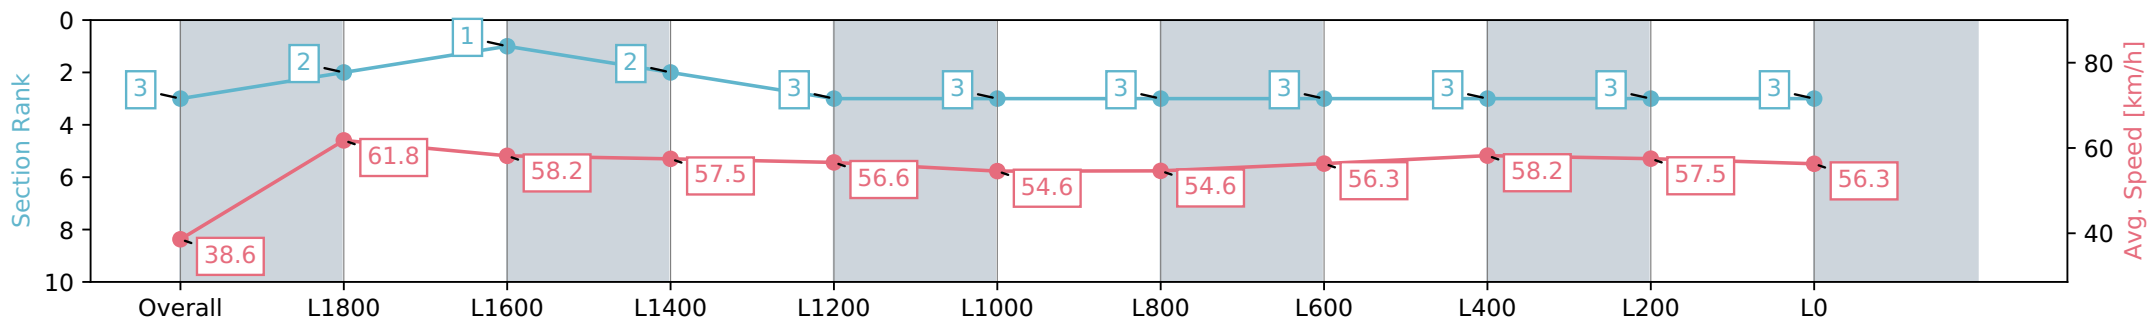

Horse/Jockey Name	KETCHIKAN/Alana Livesey
Finish Rank	3
Fastest Section Time (Section)	0:11.65 (L2000)
Top Speed [km/h] (Section)	63.0 (Overall)
Race State	Finished

Sportsbet Gawler SA - Professional
Race 1: GBJC Life Members Appreciation Cup Class One
Plate - 2100m

07 August 2024 - 1:15PM

Track Rating: Soft 5, Weather: Fine, Rail Position: True

Section	Overall	L1800	L1600	L1400	L1200	L1000	L800	L600	L400	L200	L0
Section Times	2:15.73 [3] (0:09.31)	2:06.42 [2] (0:11.65)	1:54.77 [1] (0:12.40)	1:42.37 [2] (0:12.66)	1:29.71 [3] (0:12.71)	1:17.00 [3] (0:13.17)	1:03.83 [3] (0:13.20)	0:50.63 [3] (0:12.91)	0:37.72 [3] (0:12.44)	0:25.28 [3] (0:12.56)	0:12.72 [3] (0:12.72)
Average Speed [km/h]	38.6	61.8	58.2	57.5	56.6	54.6	54.6	56.3	58.2	57.5	56.3
Top Speed [km/h]	59.5	63.0	61.2	58.6	57.3	56.6	55.3	57.8	58.6	58.5	56.4
Avg. Dist. to Rail [m]	1.6	0.8	0.3	1.1	0.6	0.3	0.8	1.2	1.0	2.2	2.9
Avg. Stride Freq. [Hz]	2.3	2.6	2.5	2.4	2.4	2.4	2.4	2.4	2.4	2.4	2.5
Avg. Stride Length [m]	4.8	6.8	6.5	6.6	6.6	6.4	6.5	6.6	6.7	6.5	6.3

Report Created: Wed 07 August 2024 13:47:38 GMT+10 (Note: Timing is based on positional data)

- [ ] Ranking at each section and finish
- -:-:- No data available at this section
- NA No data available