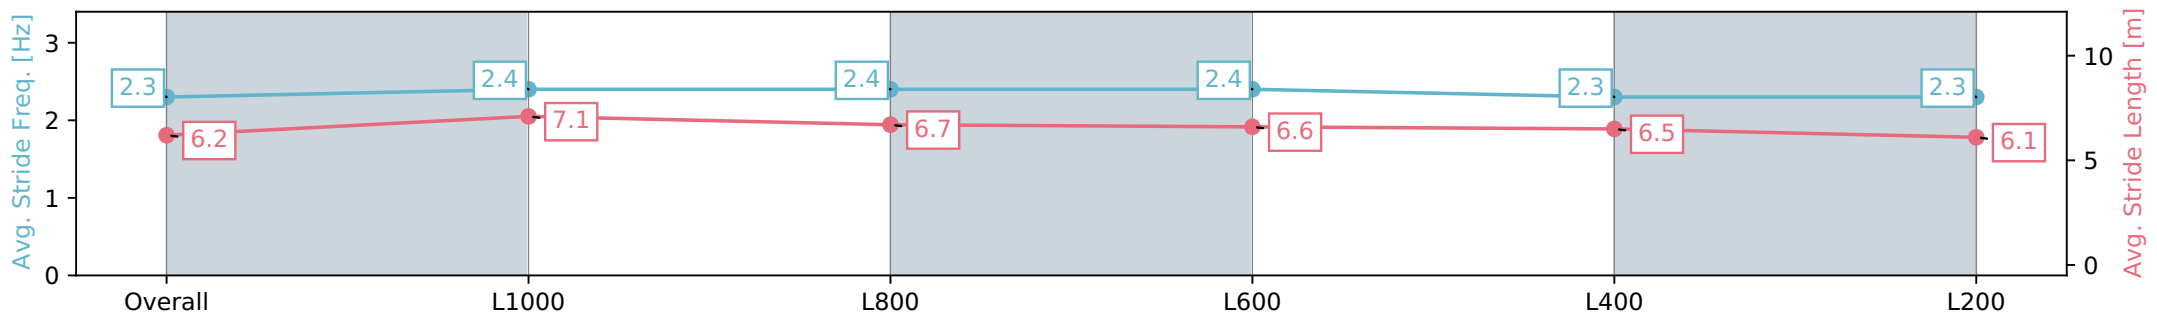

Horse/Jockey Name	ODDSOCK/Margaret Collett
Finish Rank	7
Fastest Section Time (Section)	0:11.55 (L1000)
Top Speed [km/h] (Section)	63.8 (Overall)
Race State	Finished

Sportsbet Gawler SA - Professional
Race 7: Irongate Australia Class Two Handicap - 1200m
28 July 2024 - 4:55PM
Track Rating: Heavy 8, Weather: Overcast, Rail Position: +7m
800m-400m, +6m Remainder

Section	Overall	L1000	L800	L600	L400	L200
Section Times	1:19.27 [7] (0:14.37)	1:04.90 [5] (0:11.55)	0:53.35 [7] (0:12.55)	0:40.80 [7] (0:12.97)	0:27.83 [7] (0:13.33)	0:14.50 [7] (0:14.50)
Average Speed [km/h]	50.0	62.7	58.0	56.4	54.7	50.0
Top Speed [km/h]	63.1	63.8	59.1	57.9	56.3	53.5
Avg. Dist. to Rail [m]	2.5	1.4	2.1	4.1	6.1	7.4
Avg. Stride Freq. [Hz]	2.3	2.4	2.4	2.4	2.3	2.3
Avg. Stride Length [m]	6.2	7.1	6.7	6.6	6.5	6.1

Report Created: Sun 28 July 2024 17:47:55 GMT+10 (Note: Timing is based on positional data)

- [ ] Ranking at each section and finish
- -:-:- No data available at this section
- NA No data available