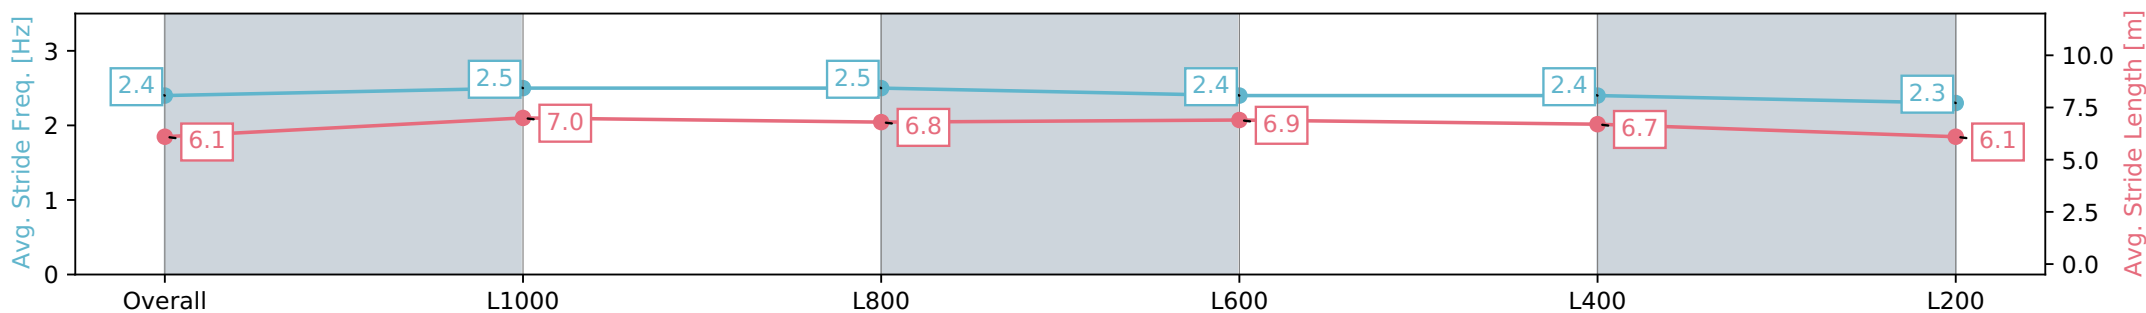

Sportsbet Gawler SA - Professional

Race 7: Irongate Australia Class Two Handicap - 1200m

28 July 2024 - 4:55PM

Track Rating: Heavy 8, Weather: Overcast, Rail Position: +7m  
800m-400m, +6m Remainder

Section	Overall	L1000	L800	L600	L400	L200
Section Times	1:17.68 [4] (0:14.28)	1:03.40 [3] (0:11.47)	0:51.93 [4] (0:12.18)	0:39.75 [5] (0:12.36)	0:27.39 [4] (0:12.96)	0:14.43 [4] (0:14.43)
Average Speed [km/h]	50.3	63.7	60.8	59.8	56.5	50.3
Top Speed [km/h]	63.2	64.8	63.2	61.0	59.6	54.4
Avg. Dist. to Rail [m]	6.7	4.3	5.1	6.1	8.7	10.6
Avg. Stride Freq. [Hz]	2.4	2.5	2.5	2.4	2.4	2.3
Avg. Stride Length [m]	6.1	7.0	6.8	6.9	6.7	6.1