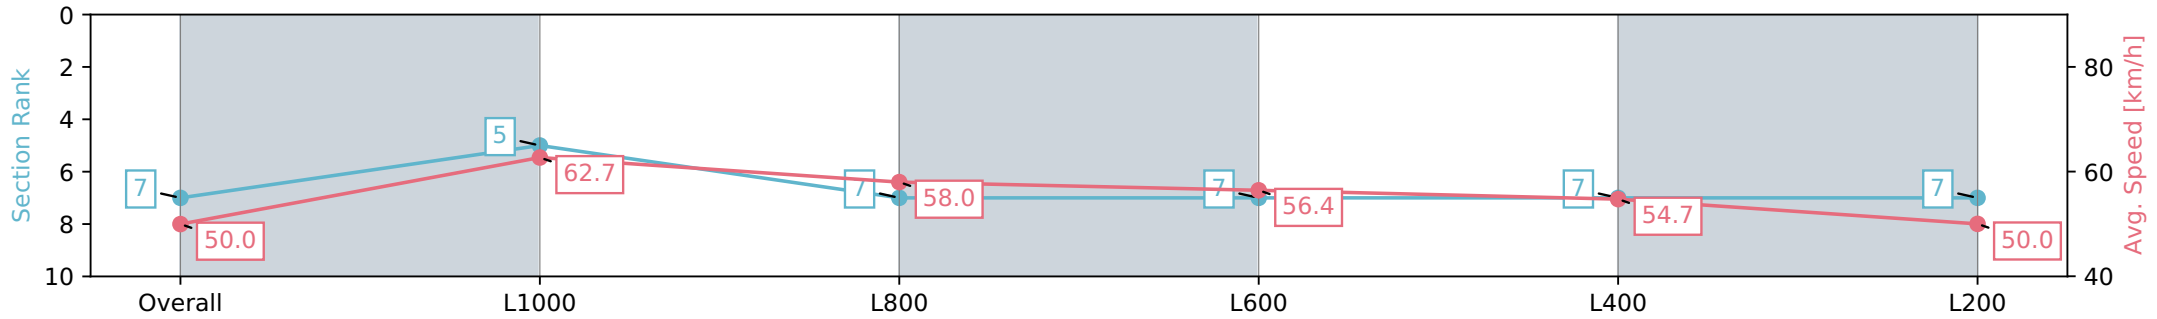

Horse/Jockey Name	ODDSOCK/Margaret Collett
Finish Rank	7
Fastest Section Time (Section)	0:11.55 (L1000)
Top Speed [km/h] (Section)	63.8 (Overall)
Race State	Finished

Sportsbet Gawler SA - Professional
Race 7: Irongate Australia Class Two Handicap - 1200m
28 July 2024 - 4:55PM
Track Rating: Heavy 8, Weather: Overcast, Rail Position: +7m
800m-400m, +6m Remainder

Section	Overall	L1000	L800	L600	L400	L200
Section Times	1:19.27 [7] (0:14.37)	1:04.90 [5] (0:11.55)	0:53.35 [7] (0:12.55)	0:40.80 [7] (0:12.97)	0:27.83 [7] (0:13.33)	0:14.50 [7] (0:14.50)
Average Speed [km/h]	50.0	62.7	58.0	56.4	54.7	50.0
Top Speed [km/h]	63.1	63.8	59.1	57.9	56.3	53.5
Avg. Dist. to Rail [m]	2.5	1.4	2.1	4.1	6.1	7.4
Avg. Stride Freq. [Hz]	2.3	2.4	2.4	2.4	2.3	2.3
Avg. Stride Length [m]	6.2	7.1	6.7	6.6	6.5	6.1

Report Created: Sun 28 July 2024 17:47:55 GMT+10 (Note: Timing is based on positional data)

- [ ] Ranking at each section and finish
- -:-:- No data available at this section
- NA No data available