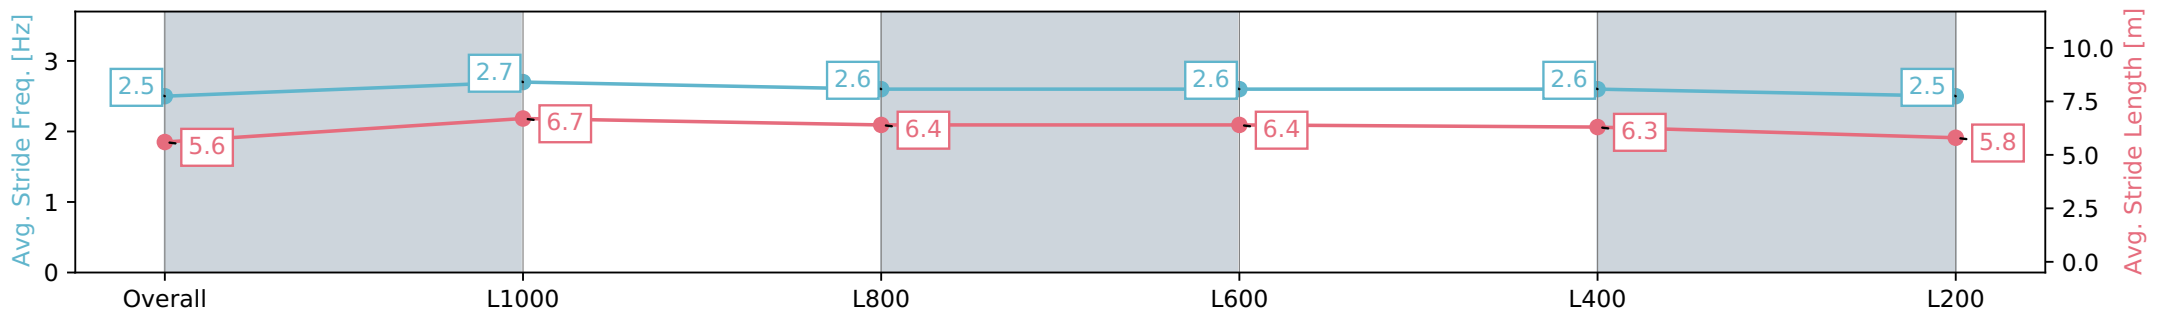

Race 7: Irongate Australia Class Two Handicap - 1200m

28 July 2024 - 4:55PM

Track Rating: Heavy 8, Weather: Overcast, Rail Position: +7m  
800m-400m, +6m Remainder

Section	Overall	L1000	L800	L600	L400	L200
Section Times	1:16.71 [1] (0:14.42)	1:02.29 [6] (0:11.30)	0:50.99 [3] (0:12.13)	0:38.86 [3] (0:12.40)	0:26.46 [3] (0:12.56)	0:13.89 [3] (0:13.89)
Average Speed [km/h]	49.8	64.0	60.6	59.4	58.1	52.2
Top Speed [km/h]	64.4	65.4	61.9	60.4	60.1	54.9
Avg. Dist. to Rail [m]	2.8	2.2	3.1	5.1	8.6	10.5
Avg. Stride Freq. [Hz]	2.5	2.7	2.6	2.6	2.6	2.5
Avg. Stride Length [m]	5.6	6.7	6.4	6.4	6.3	5.8