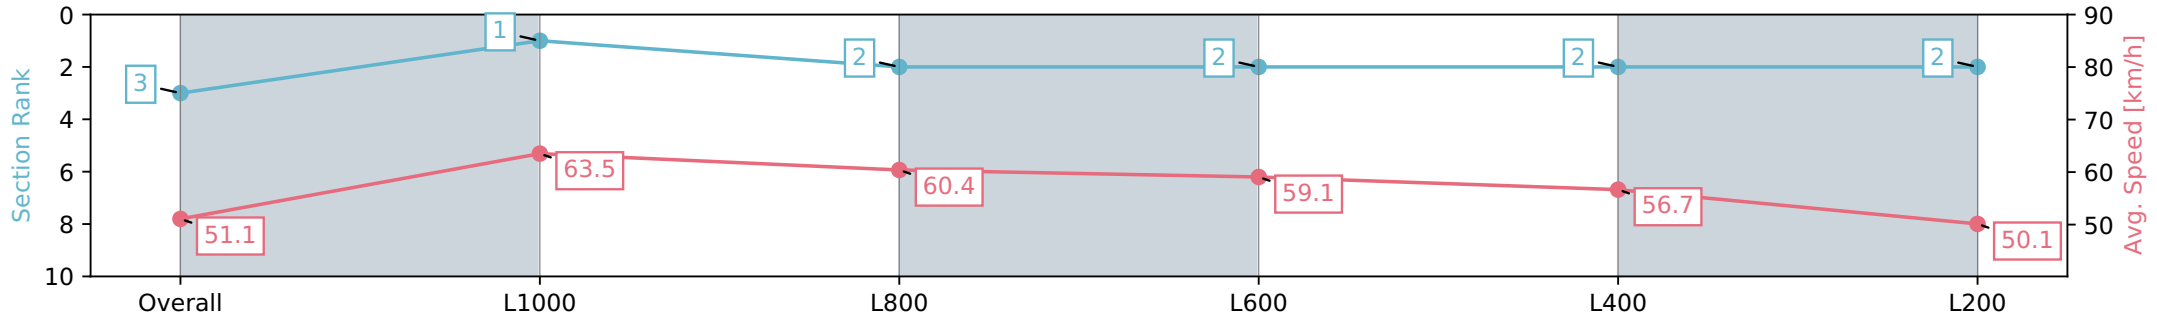

Sportsbet Gawler SA - Professional

Race 7: Irongate Australia Class Two Handicap - 1200m

28 July 2024 - 4:55PM

Track Rating: Heavy 8, Weather: Overcast, Rail Position: +7m  
800m-400m, +6m Remainder

Section	Overall	L1000	L800	L600	L400	L200
Section Times	1:17.27 [3] (0:14.07)	1:03.20 [1] (0:11.45)	0:51.75 [2] (0:12.11)	0:39.64 [2] (0:12.33)	0:27.31 [2] (0:12.80)	0:14.51 [2] (0:14.51)
Average Speed [km/h]	51.1	63.5	60.4	59.1	56.7	50.1
Top Speed [km/h]	62.9	64.6	61.8	59.9	59.6	53.5
Avg. Dist. to Rail [m]	4.5	2.9	2.8	3.1	4.0	5.9
Avg. Stride Freq. [Hz]	2.5	2.5	2.5	2.4	2.4	2.3
Avg. Stride Length [m]	5.9	7.1	6.8	6.8	6.6	6.1