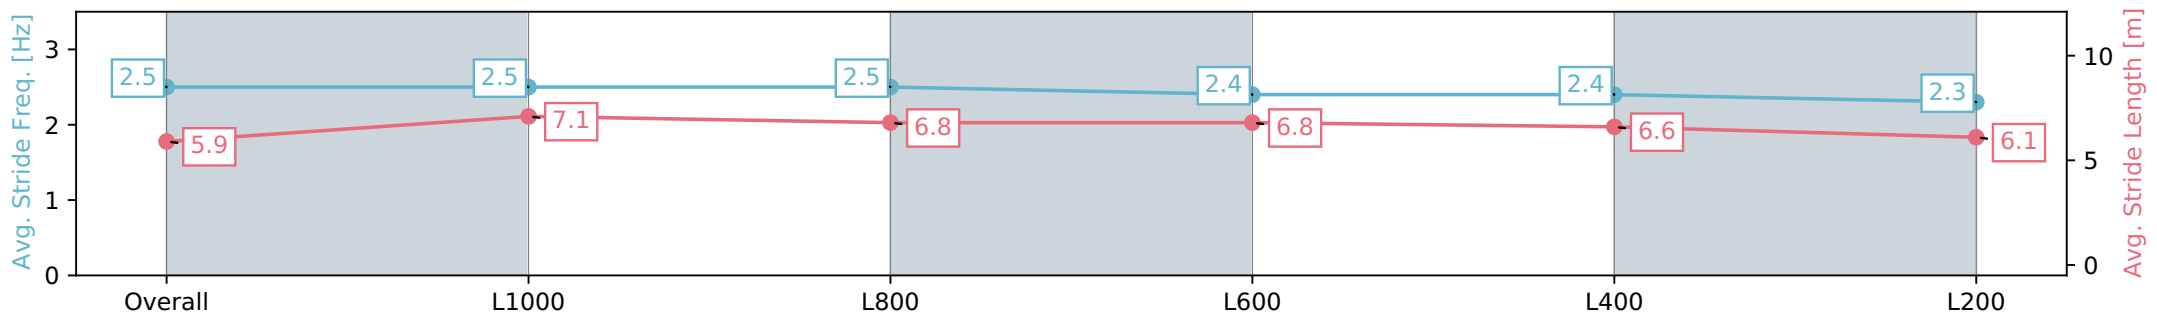

Sportsbet Gawler SA - Professional

Race 7: Irongate Australia Class Two Handicap - 1200m

28 July 2024 - 4:55PM

Track Rating: Heavy 8, Weather: Overcast, Rail Position: +7m  
800m-400m, +6m Remainder

Section	Overall	L1000	L800	L600	L400	L200
Section Times	1:17.27 [3] (0:14.07)	1:03.20 [1] (0:11.45)	0:51.75 [2] (0:12.11)	0:39.64 [2] (0:12.33)	0:27.31 [2] (0:12.80)	0:14.51 [2] (0:14.51)
Average Speed [km/h]	51.1	63.5	60.4	59.1	56.7	50.1
Top Speed [km/h]	62.9	64.6	61.8	59.9	59.6	53.5
Avg. Dist. to Rail [m]	4.5	2.9	2.8	3.1	4.0	5.9
Avg. Stride Freq. [Hz]	2.5	2.5	2.5	2.4	2.4	2.3
Avg. Stride Length [m]	5.9	7.1	6.8	6.8	6.6	6.1