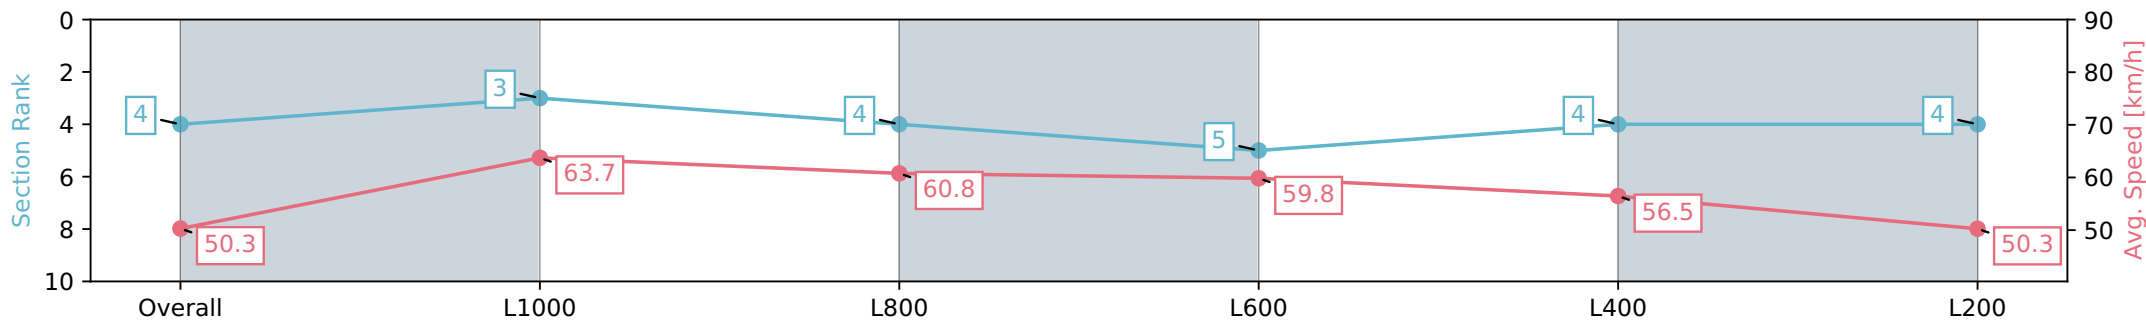

Sportsbet Gawler SA - Professional

Race 7: Irongate Australia Class Two Handicap - 1200m

28 July 2024 - 4:55PM

Track Rating: Heavy 8, Weather: Overcast, Rail Position: +7m  
800m-400m, +6m Remainder

Section	Overall	L1000	L800	L600	L400	L200
Section Times	1:17.68 [4] (0:14.28)	1:03.40 [3] (0:11.47)	0:51.93 [4] (0:12.18)	0:39.75 [5] (0:12.36)	0:27.39 [4] (0:12.96)	0:14.43 [4] (0:14.43)
Average Speed [km/h]	50.3	63.7	60.8	59.8	56.5	50.3
Top Speed [km/h]	63.2	64.8	63.2	61.0	59.6	54.4
Avg. Dist. to Rail [m]	6.7	4.3	5.1	6.1	8.7	10.6
Avg. Stride Freq. [Hz]	2.4	2.5	2.5	2.4	2.4	2.3
Avg. Stride Length [m]	6.1	7.0	6.8	6.9	6.7	6.1