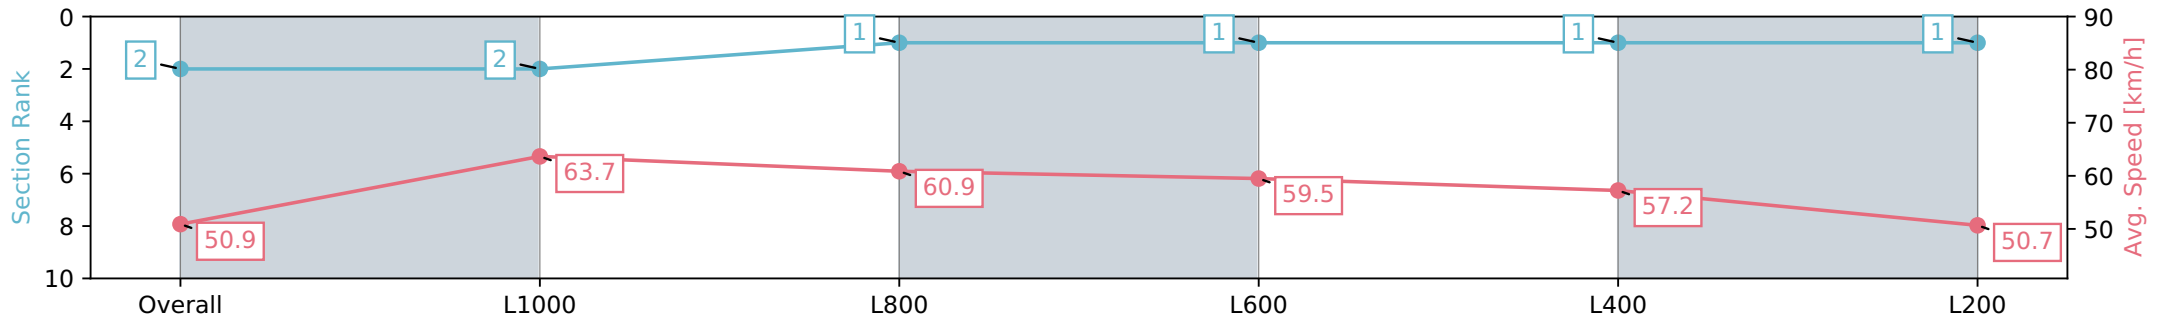

Sportsbet Gawler SA - Professional

Race 7: Irongate Australia Class Two Handicap - 1200m

28 July 2024 - 4:55PM

Track Rating: Heavy 8, Weather: Overcast, Rail Position: +7m  
800m-400m, +6m Remainder

Section	Overall	L1000	L800	L600	L400	L200
Section Times	1:16.95 [2] (0:14.11)	1:02.84 [2] (0:11.39)	0:51.45 [1] (0:12.05)	0:39.40 [1] (0:12.36)	0:27.04 [1] (0:12.77)	0:14.27 [1] (0:14.27)
Average Speed [km/h]	50.9	63.7	60.9	59.5	57.2	50.7
Top Speed [km/h]	64.2	64.7	62.7	60.5	59.5	54.5
Avg. Dist. to Rail [m]	6.2	3.4	3.0	4.9	6.0	8.0
Avg. Stride Freq. [Hz]	2.4	2.4	2.4	2.4	2.4	2.3
Avg. Stride Length [m]	6.1	7.2	7.0	6.9	6.7	6.2