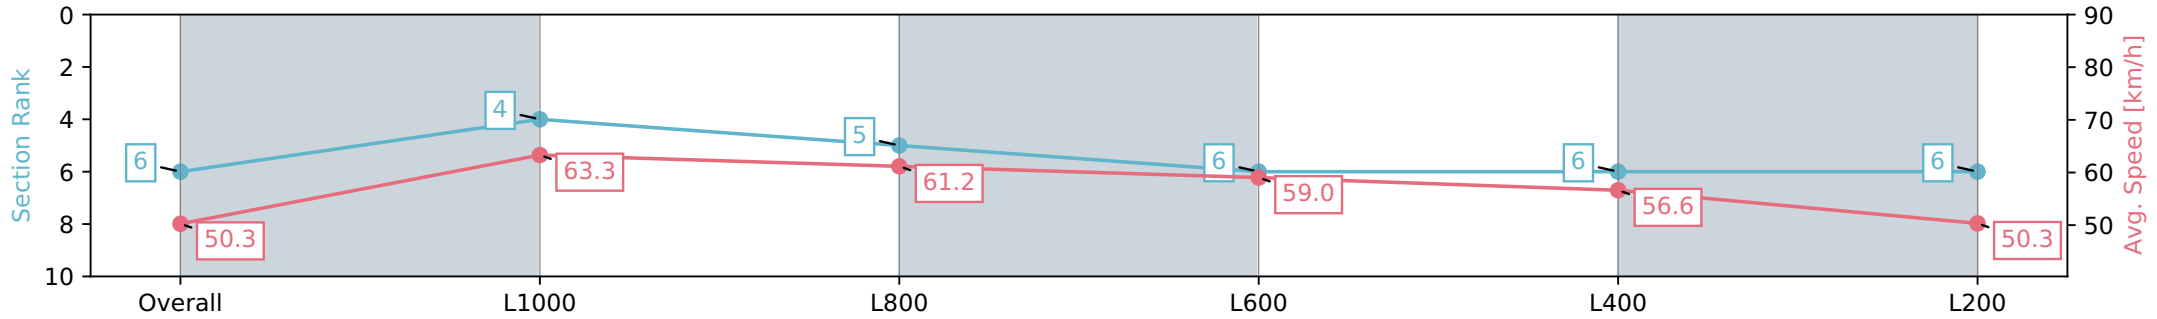

Sportsbet Gawler SA - Professional

Race 7: Irongate Australia Class Two Handicap - 1200m

28 July 2024 - 4:55PM

Track Rating: Heavy 8, Weather: Overcast, Rail Position: +7m  
800m-400m, +6m Remainder

Section	Overall	L1000	L800	L600	L400	L200
Section Times	1:17.88 [6] (0:14.31)	1:03.57 [4] (0:11.51)	0:52.06 [5] (0:12.21)	0:39.85 [6] (0:12.55)	0:27.30 [6] (0:12.93)	0:14.37 [6] (0:14.37)
Average Speed [km/h]	50.3	63.3	61.2	59.0	56.6	50.3
Top Speed [km/h]	62.3	64.4	62.3	60.3	58.7	54.9
Avg. Dist. to Rail [m]	8.5	6.2	5.6	6.9	7.7	9.4
Avg. Stride Freq. [Hz]	2.5	2.6	2.5	2.5	2.4	2.3
Avg. Stride Length [m]	5.8	6.8	6.7	6.6	6.5	6.0