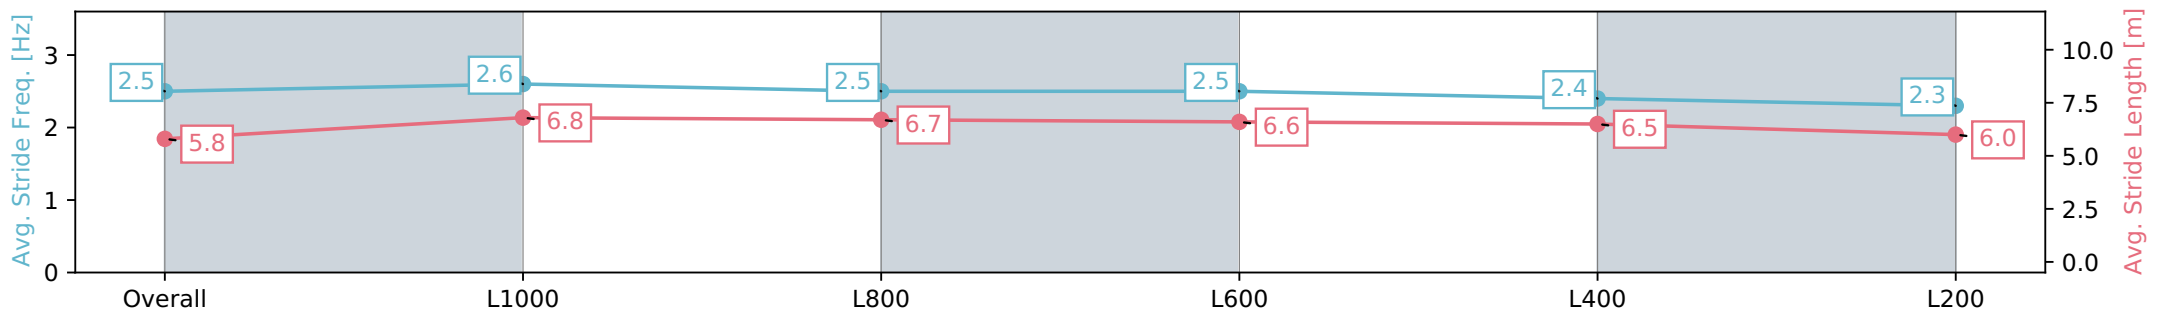

Sportsbet Gawler SA - Professional

Race 7: Irongate Australia Class Two Handicap - 1200m

28 July 2024 - 4:55PM

Track Rating: Heavy 8, Weather: Overcast, Rail Position: +7m  
800m-400m, +6m Remainder

Section	Overall	L1000	L800	L600	L400	L200
Section Times	1:17.88 [6] (0:14.31)	1:03.57 [4] (0:11.51)	0:52.06 [5] (0:12.21)	0:39.85 [6] (0:12.55)	0:27.30 [6] (0:12.93)	0:14.37 [6] (0:14.37)
Average Speed [km/h]	50.3	63.3	61.2	59.0	56.6	50.3
Top Speed [km/h]	62.3	64.4	62.3	60.3	58.7	54.9
Avg. Dist. to Rail [m]	8.5	6.2	5.6	6.9	7.7	9.4
Avg. Stride Freq. [Hz]	2.5	2.6	2.5	2.5	2.4	2.3
Avg. Stride Length [m]	5.8	6.8	6.7	6.6	6.5	6.0