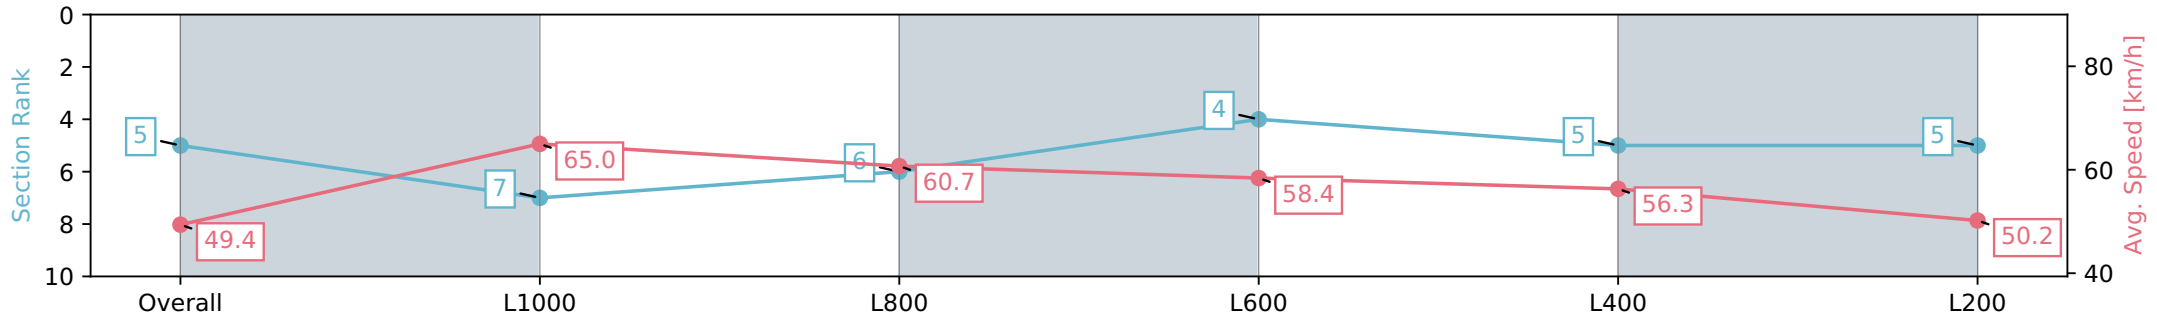

Sportsbet Gawler SA - Professional

Race 7: Irongate Australia Class Two Handicap - 1200m

28 July 2024 - 4:55PM

Track Rating: Heavy 8, Weather: Overcast, Rail Position: +7m  
800m-400m, +6m Remainder

Section	Overall	L1000	L800	L600	L400	L200
Section Times	1:17.85 [5] (0:14.67)	1:03.18 [7] (0:11.15)	0:52.03 [6] (0:12.06)	0:39.97 [4] (0:12.61)	0:27.36 [5] (0:12.94)	0:14.42 [5] (0:14.42)
Average Speed [km/h]	49.4	65.0	60.7	58.4	56.3	50.2
Top Speed [km/h]	65.4	67.6	62.9	59.0	58.0	53.2
Avg. Dist. to Rail [m]	5.1	3.0	3.0	5.0	5.8	7.5
Avg. Stride Freq. [Hz]	2.3	2.4	2.4	2.4	2.3	2.3
Avg. Stride Length [m]	6.0	7.4	7.1	6.8	6.7	6.2