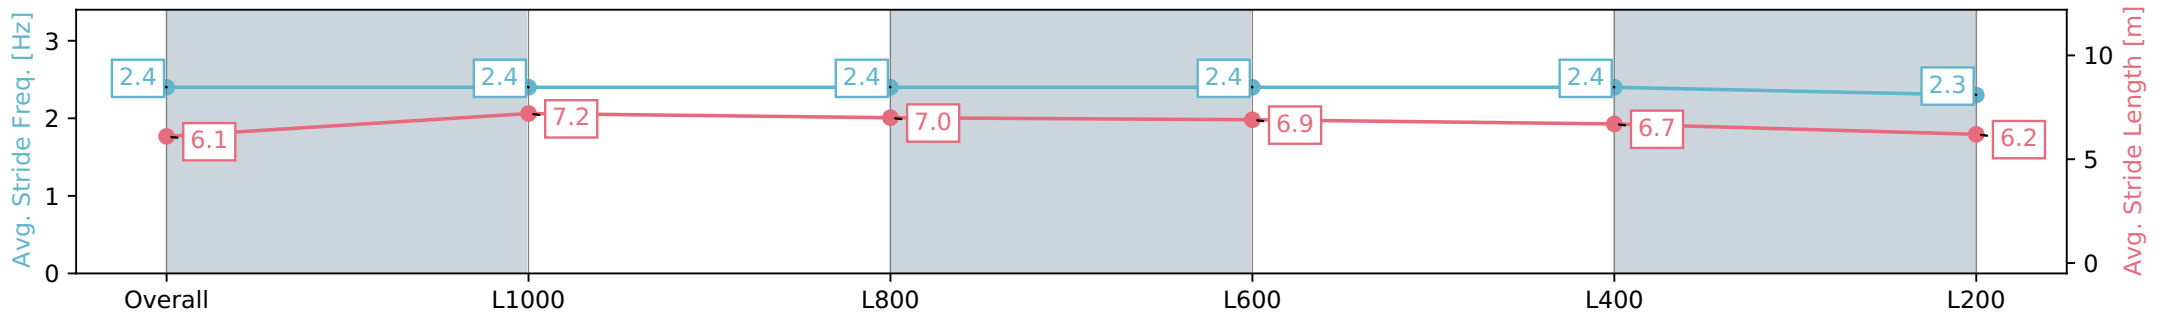

Sportsbet Gawler SA - Professional

Race 7: Irongate Australia Class Two Handicap - 1200m

28 July 2024 - 4:55PM

Track Rating: Heavy 8, Weather: Overcast, Rail Position: +7m  
800m-400m, +6m Remainder

Section	Overall	L1000	L800	L600	L400	L200
Section Times	1:16.95 [2] (0:14.11)	1:02.84 [2] (0:11.39)	0:51.45 [1] (0:12.05)	0:39.40 [1] (0:12.36)	0:27.04 [1] (0:12.77)	0:14.27 [1] (0:14.27)
Average Speed [km/h]	50.9	63.7	60.9	59.5	57.2	50.7
Top Speed [km/h]	64.2	64.7	62.7	60.5	59.5	54.5
Avg. Dist. to Rail [m]	6.2	3.4	3.0	4.9	6.0	8.0
Avg. Stride Freq. [Hz]	2.4	2.4	2.4	2.4	2.4	2.3
Avg. Stride Length [m]	6.1	7.2	7.0	6.9	6.7	6.2