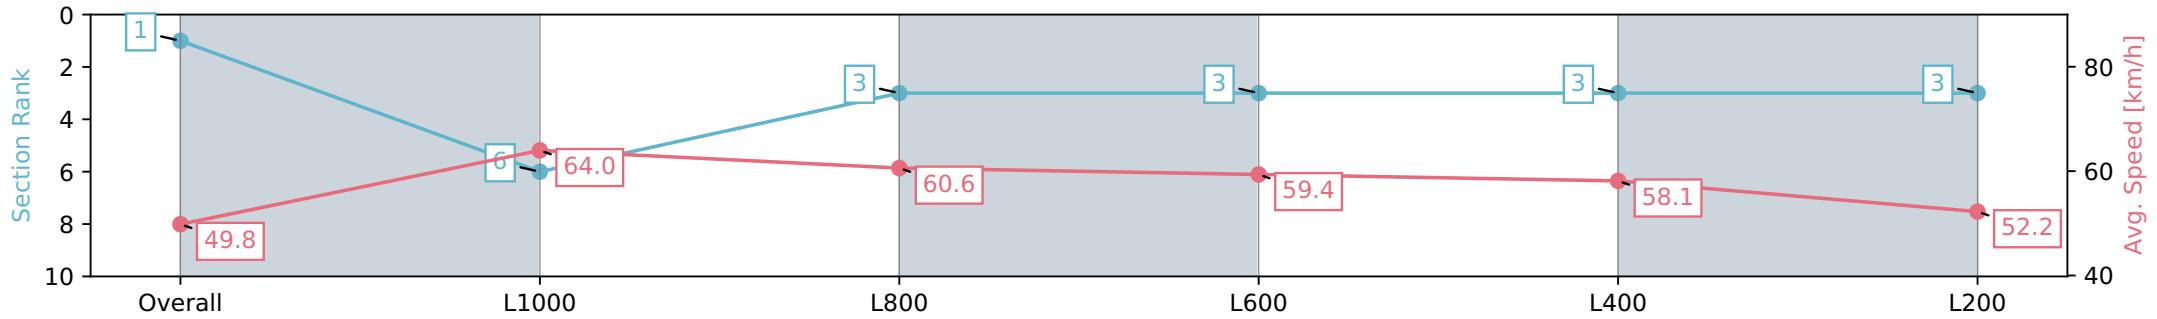

Race 7: Irongate Australia Class Two Handicap - 1200m

28 July 2024 - 4:55PM

Track Rating: Heavy 8, Weather: Overcast, Rail Position: +7m  
800m-400m, +6m Remainder

Section	Overall	L1000	L800	L600	L400	L200
Section Times	1:16.71 [1] (0:14.42)	1:02.29 [6] (0:11.30)	0:50.99 [3] (0:12.13)	0:38.86 [3] (0:12.40)	0:26.46 [3] (0:12.56)	0:13.89 [3] (0:13.89)
Average Speed [km/h]	49.8	64.0	60.6	59.4	58.1	52.2
Top Speed [km/h]	64.4	65.4	61.9	60.4	60.1	54.9
Avg. Dist. to Rail [m]	2.8	2.2	3.1	5.1	8.6	10.5
Avg. Stride Freq. [Hz]	2.5	2.7	2.6	2.6	2.6	2.5
Avg. Stride Length [m]	5.6	6.7	6.4	6.4	6.3	5.8