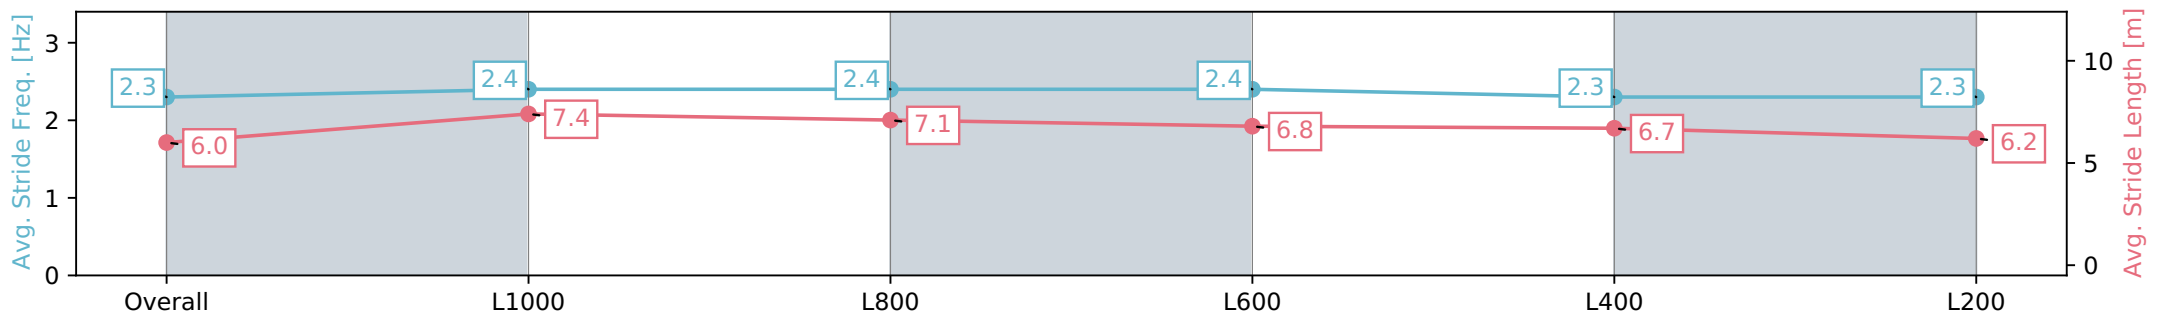

Sportsbet Gawler SA - Professional

Race 7: Irongate Australia Class Two Handicap - 1200m

28 July 2024 - 4:55PM

Track Rating: Heavy 8, Weather: Overcast, Rail Position: +7m  
800m-400m, +6m Remainder

Section	Overall	L1000	L800	L600	L400	L200
Section Times	1:17.85 [5] (0:14.67)	1:03.18 [7] (0:11.15)	0:52.03 [6] (0:12.06)	0:39.97 [4] (0:12.61)	0:27.36 [5] (0:12.94)	0:14.42 [5] (0:14.42)
Average Speed [km/h]	49.4	65.0	60.7	58.4	56.3	50.2
Top Speed [km/h]	65.4	67.6	62.9	59.0	58.0	53.2
Avg. Dist. to Rail [m]	5.1	3.0	3.0	5.0	5.8	7.5
Avg. Stride Freq. [Hz]	2.3	2.4	2.4	2.4	2.3	2.3
Avg. Stride Length [m]	6.0	7.4	7.1	6.8	6.7	6.2