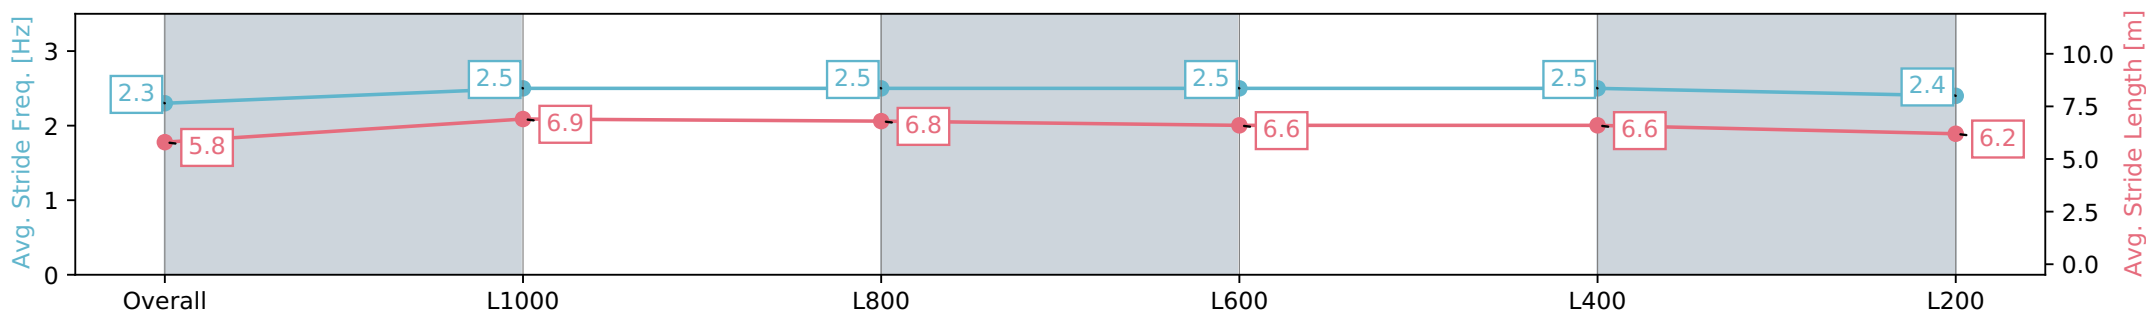

Section	Overall	L1000	L800	L600	L400	L200
Section Times	1:17.14 [3] (0:14.79)	1:02.35 [5] (0:11.78)	0:50.57 [5] (0:11.99)	0:38.58 [3] (0:12.26)	0:26.32 [4] (0:12.51)	0:13.81 [3] (0:13.81)
Average Speed [km/h]	48.6	61.6	60.4	59.9	58.4	52.5
Top Speed [km/h]	60.1	62.7	61.9	61.2	60.7	55.5
Avg. Dist. to Rail [m]	3.6	2.3	1.4	4.0	6.5	8.2
Avg. Stride Freq. [Hz]	2.3	2.5	2.5	2.5	2.5	2.4
Avg. Stride Length [m]	5.8	6.9	6.8	6.6	6.6	6.2