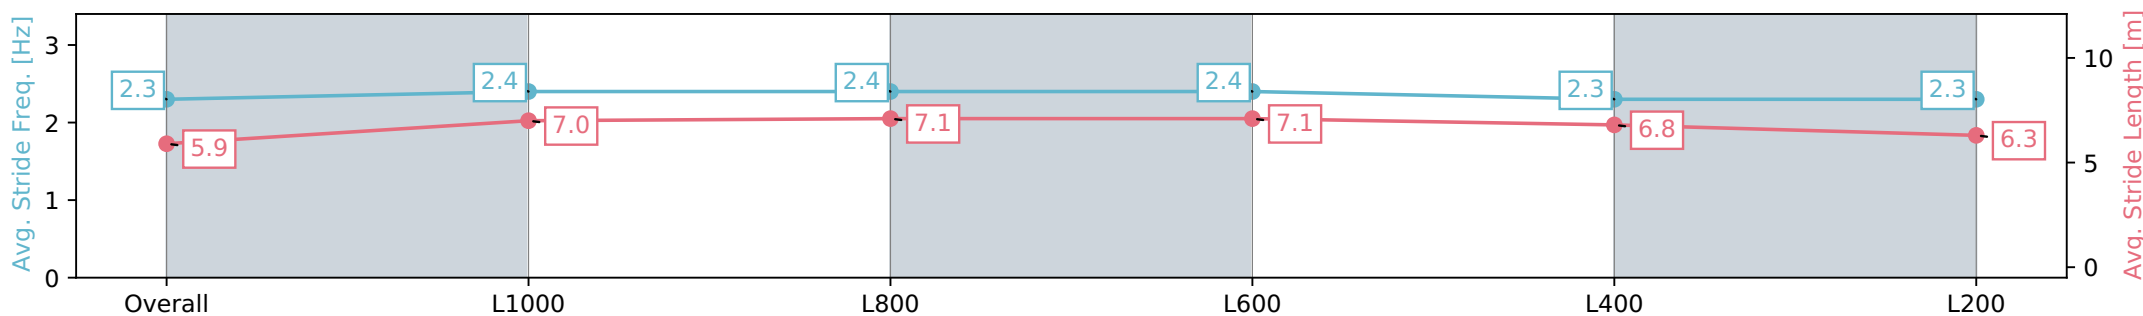

Report Created: Sun 28 July 2024 17:07:32 GMT+10 (Note: Timing is based on positional data)

- [] Ranking at each section and finish
- :-:- No data available at this section
- NA No data available

Horse/Jockey Name	SHEZ BETTY/Alana Livesey
Finish Rank	7
Fastest Section Time (Section)	0:11.82 (L1000)
Top Speed [km/h] (Section)	62.4 (Overall)
Race State	Finished

Sportsbet Gawler SA - Professional

Race 6: Coopers Brewery Australian Lager Rating 0 - 56
Handicap - 1200m

28 July 2024 - 4:20PM

Track Rating: Heavy 8, Weather: Overcast, Rail Position: +7m
800m-400m, +6m Remainder

Section	Overall	L1000	L800	L600	L400	L200
Section Times	1:17.82 [7] (0:14.97)	1:02.85 [6] (0:11.82)	0:51.03 [7] (0:11.99)	0:39.04 [7] (0:12.33)	0:26.71 [8] (0:12.67)	0:14.04 [7] (0:14.04)
Average Speed [km/h]	48.1	61.2	60.6	59.5	57.9	51.6
Top Speed [km/h]	60.9	62.4	61.6	60.9	60.2	55.2
Avg. Dist. to Rail [m]	5.6	3.1	1.4	4.2	8.4	9.7
Avg. Stride Freq. [Hz]	2.3	2.4	2.4	2.4	2.3	2.3
Avg. Stride Length [m]	5.9	7.0	7.1	7.1	6.8	6.3