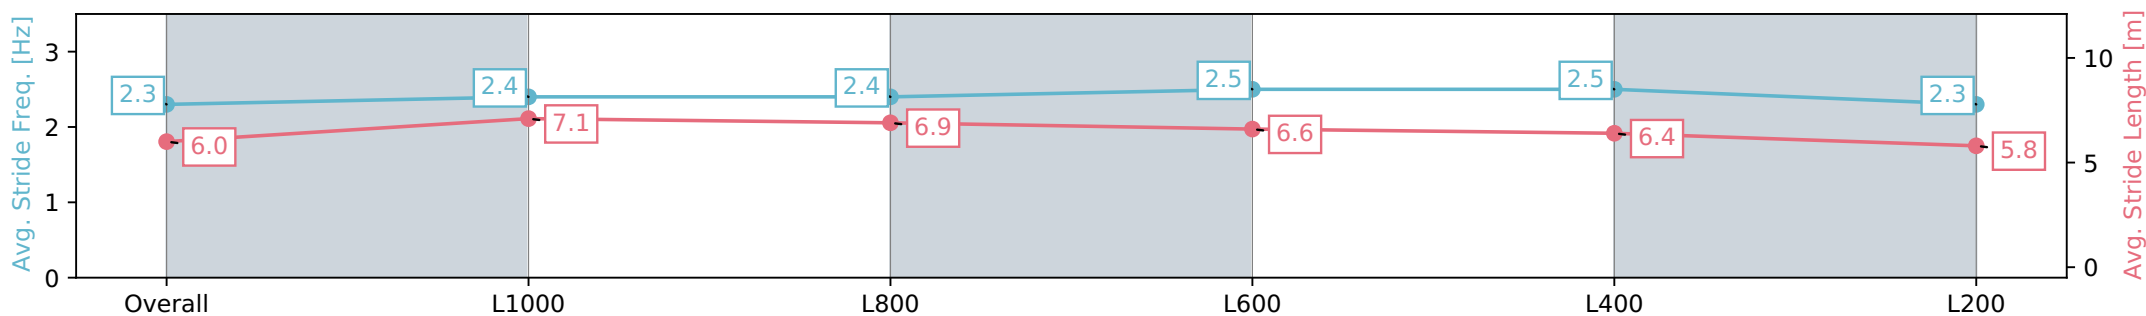

Sportsbet Gawler SA - Professional

Race 6: Coopers Brewery Australian Lager Rating 0 - 56
Handicap - 1200m

28 July 2024 - 4:20PM

Track Rating: Heavy 8, Weather: Overcast, Rail Position: +7m
800m-400m, +6m Remainder

Section	Overall	L1000	L800	L600	L400	L200
Section Times	1:18.48 [8] (0:14.45)	1:04.03 [2] (0:11.73)	0:52.30 [2] (0:12.14)	0:40.16 [2] (0:12.38)	0:27.78 [3] (0:12.94)	0:14.84 [5] (0:14.84)
Average Speed [km/h]	49.9	61.9	60.5	59.6	56.6	48.7
Top Speed [km/h]	60.4	62.9	61.1	60.4	58.8	54.0
Avg. Dist. to Rail [m]	5.6	3.6	3.3	5.2	7.4	8.7
Avg. Stride Freq. [Hz]	2.3	2.4	2.4	2.5	2.5	2.3
Avg. Stride Length [m]	6.0	7.1	6.9	6.6	6.4	5.8