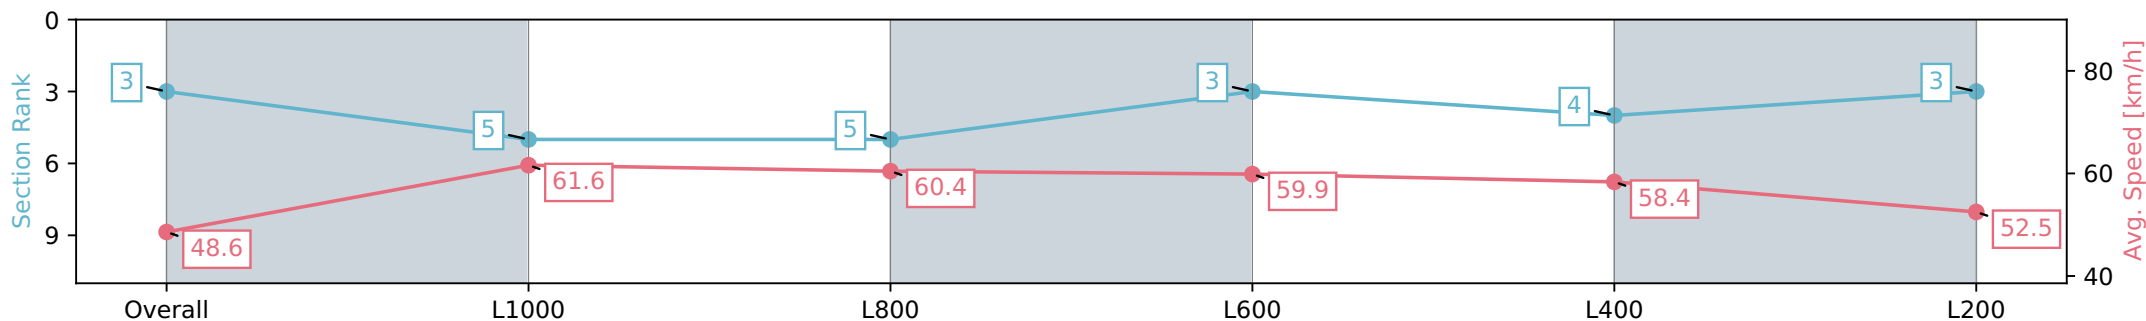

Section	Overall	L1000	L800	L600	L400	L200
Section Times	1:17.14 [3] (0:14.79)	1:02.35 [5] (0:11.78)	0:50.57 [5] (0:11.99)	0:38.58 [3] (0:12.26)	0:26.32 [4] (0:12.51)	0:13.81 [3] (0:13.81)
Average Speed [km/h]	48.6	61.6	60.4	59.9	58.4	52.5
Top Speed [km/h]	60.1	62.7	61.9	61.2	60.7	55.5
Avg. Dist. to Rail [m]	3.6	2.3	1.4	4.0	6.5	8.2
Avg. Stride Freq. [Hz]	2.3	2.5	2.5	2.5	2.5	2.4
Avg. Stride Length [m]	5.8	6.9	6.8	6.6	6.6	6.2