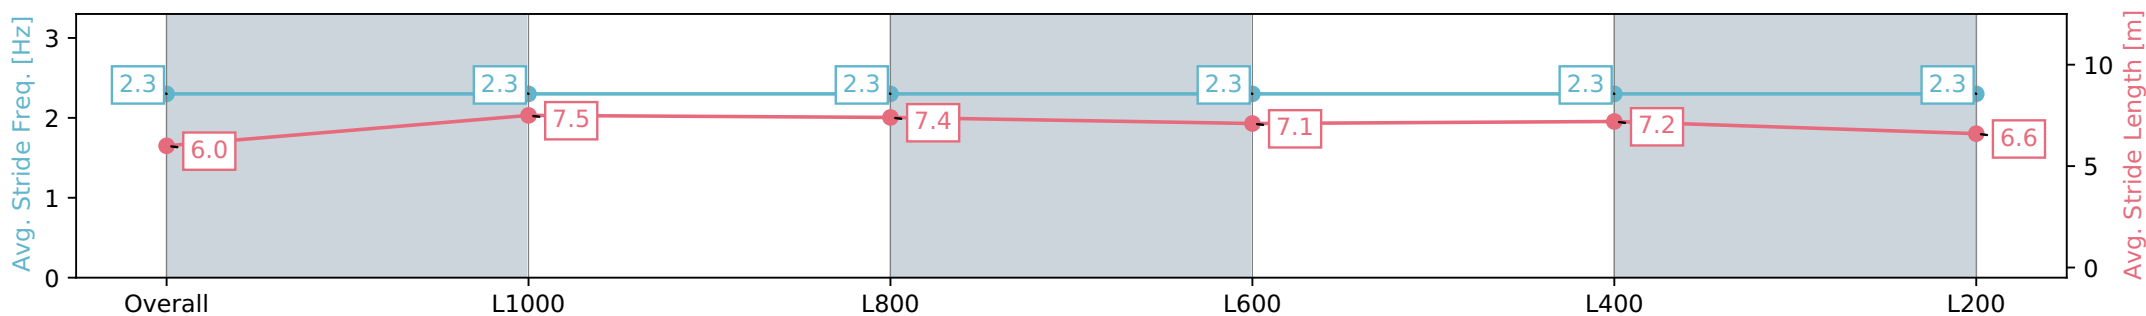

28 July 2024 - 4:20PM

Track Rating: Heavy 8, Weather: Overcast, Rail Position: +7m
800m-400m, +6m Remainder

Section	Overall	L1000	L800	L600	L400	L200
Section Times	1:16.29 [1] (0:14.74)	1:01.55 [3] (0:11.81)	0:49.74 [4] (0:12.15)	0:37.59 [5] (0:11.98)	0:25.61 [2] (0:12.26)	0:13.35 [2] (0:13.35)
Average Speed [km/h]	48.9	61.5	61.0	61.7	59.4	54.4
Top Speed [km/h]	60.5	62.4	62.2	63.8	62.0	57.0
Avg. Dist. to Rail [m]	7.4	4.5	4.4	5.7	6.8	7.4
Avg. Stride Freq. [Hz]	2.3	2.3	2.3	2.3	2.3	2.3
Avg. Stride Length [m]	6.0	7.5	7.4	7.1	7.2	6.6