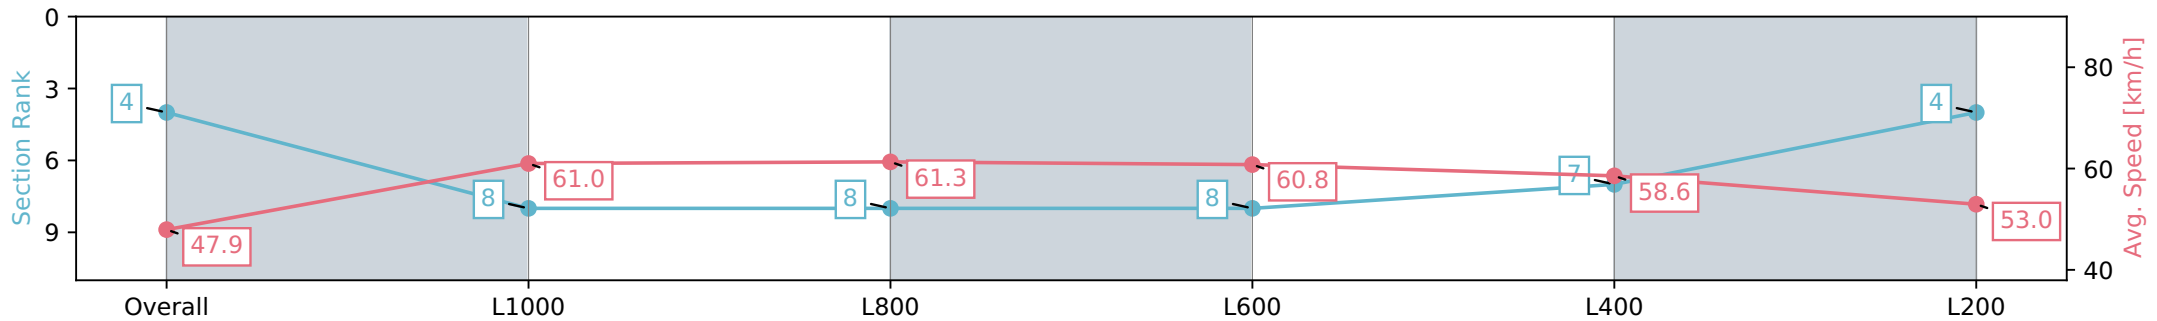

Section	Overall	L1000	L800	L600	L400	L200
Section Times	1:17.19 [4] (0:15.03)	1:02.16 [8] (0:11.88)	0:50.28 [8] (0:11.97)	0:38.31 [8] (0:12.18)	0:26.13 [7] (0:12.48)	0:13.65 [4] (0:13.65)
Average Speed [km/h]	47.9	61.0	61.3	60.8	58.6	53.0
Top Speed [km/h]	59.9	63.0	63.0	62.1	60.7	56.3
Avg. Dist. to Rail [m]	5.8	3.5	2.8	6.3	8.5	8.4
Avg. Stride Freq. [Hz]	2.2	2.3	2.3	2.4	2.3	2.2
Avg. Stride Length [m]	6.0	7.2	7.3	7.2	7.0	6.5