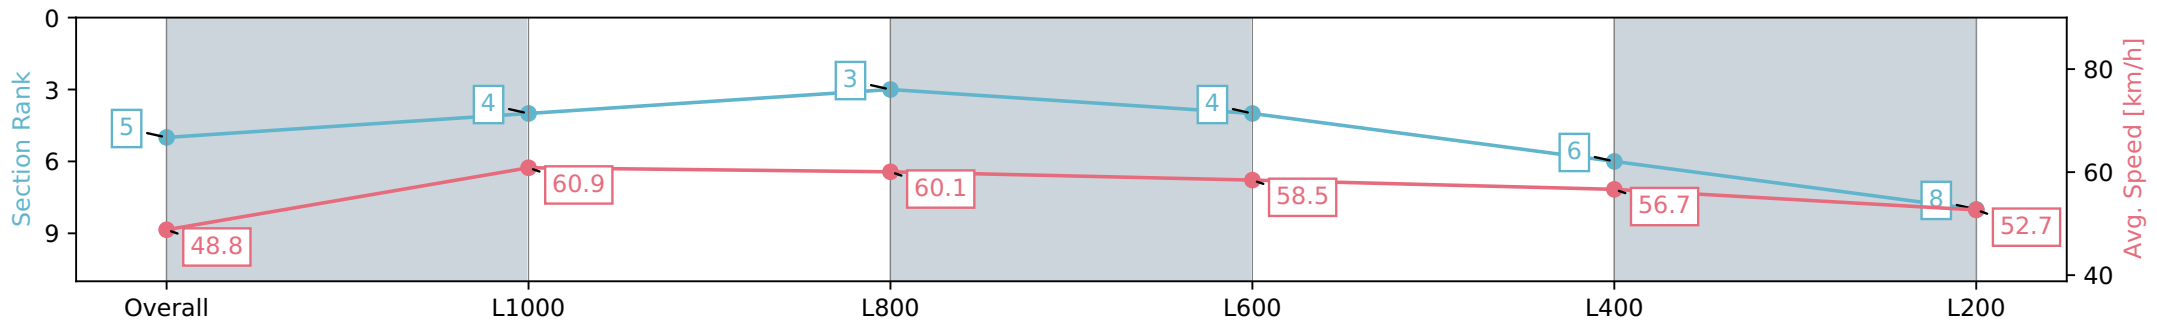

Section	Overall	L1000	L800	L600	L400	L200
Section Times	1:17.64 [5] (0:14.76)	1:02.88 [4] (0:11.79)	0:51.09 [3] (0:12.04)	0:39.05 [4] (0:12.43)	0:26.62 [6] (0:12.87)	0:13.75 [8] (0:13.75)
Average Speed [km/h]	48.8	60.9	60.1	58.5	56.7	52.7
Top Speed [km/h]	59.4	62.3	61.4	59.8	57.9	55.3
Avg. Dist. to Rail [m]	1.9	1.0	0.6	2.2	4.9	5.6
Avg. Stride Freq. [Hz]	2.3	2.4	2.4	2.4	2.4	2.3
Avg. Stride Length [m]	6.0	7.0	6.9	6.8	6.6	6.4