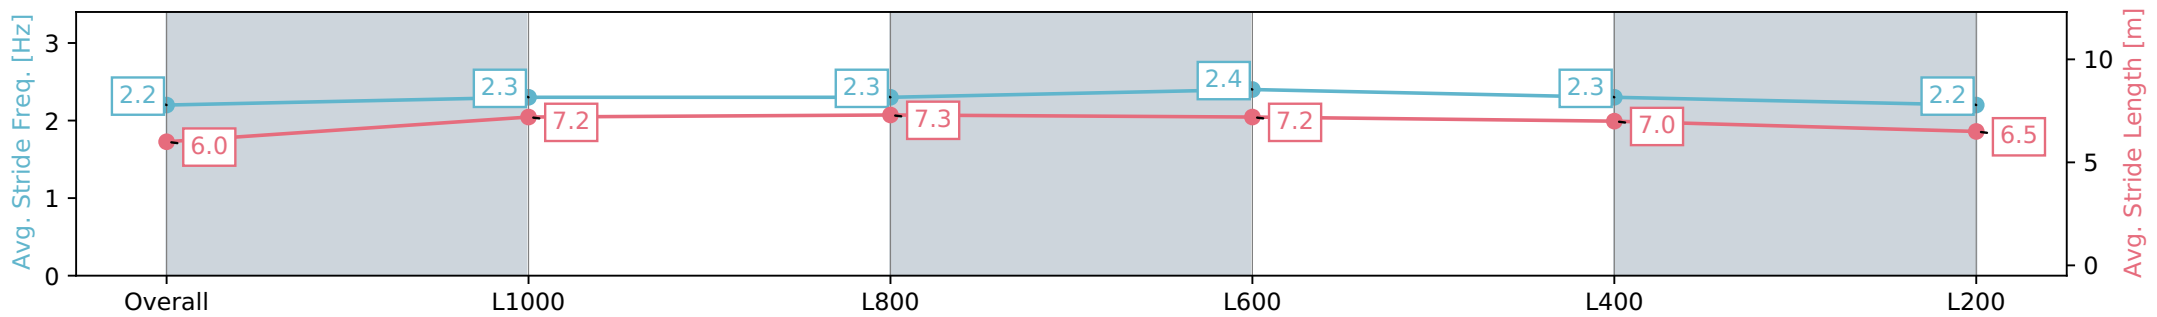

Section	Overall	L1000	L800	L600	L400	L200
Section Times	1:17.19 [4] (0:15.03)	1:02.16 [8] (0:11.88)	0:50.28 [8] (0:11.97)	0:38.31 [8] (0:12.18)	0:26.13 [7] (0:12.48)	0:13.65 [4] (0:13.65)
Average Speed [km/h]	47.9	61.0	61.3	60.8	58.6	53.0
Top Speed [km/h]	59.9	63.0	63.0	62.1	60.7	56.3
Avg. Dist. to Rail [m]	5.8	3.5	2.8	6.3	8.5	8.4
Avg. Stride Freq. [Hz]	2.2	2.3	2.3	2.4	2.3	2.2
Avg. Stride Length [m]	6.0	7.2	7.3	7.2	7.0	6.5