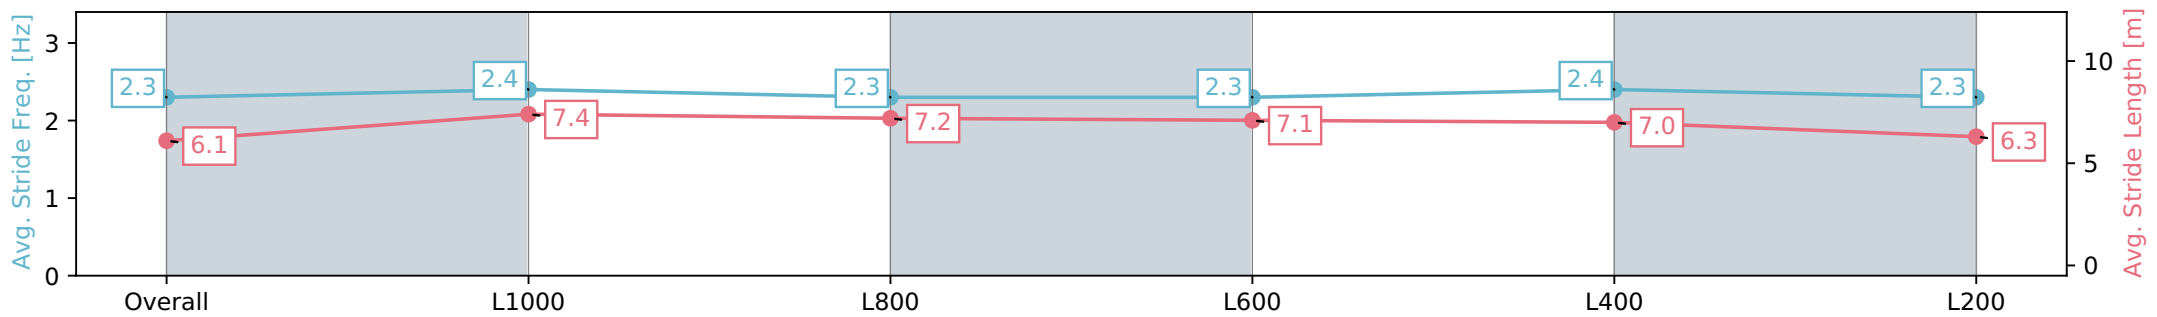

Section	Overall	L1000	L800	L600	L400	L200
Section Times	1:16.48 [2] (0:14.23)	1:02.25 [1] (0:11.56)	0:50.69 [1] (0:12.17)	0:38.52 [1] (0:12.53)	0:25.99 [1] (0:12.30)	0:13.69 [1] (0:13.69)
Average Speed [km/h]	50.7	62.8	59.8	58.7	59.2	52.7
Top Speed [km/h]	63.1	64.1	61.8	59.7	60.0	57.8
Avg. Dist. to Rail [m]	9.3	5.1	1.9	4.2	6.4	4.9
Avg. Stride Freq. [Hz]	2.3	2.4	2.3	2.3	2.4	2.3
Avg. Stride Length [m]	6.1	7.4	7.2	7.1	7.0	6.3