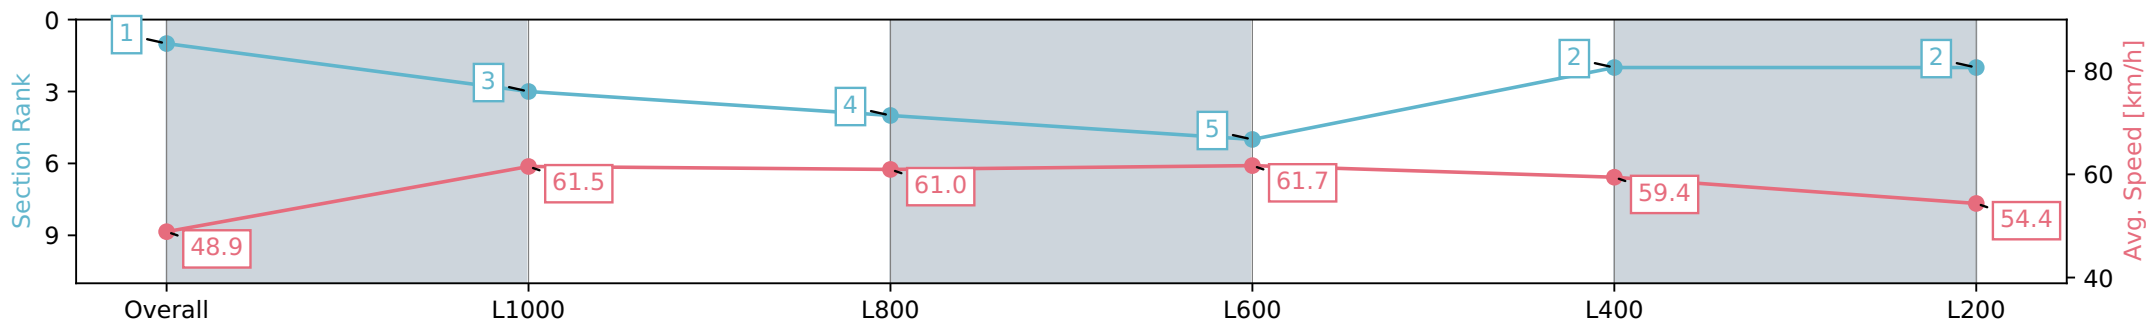

28 July 2024 - 4:20PM

Track Rating: Heavy 8, Weather: Overcast, Rail Position: +7m
800m-400m, +6m Remainder

Section	Overall	L1000	L800	L600	L400	L200
Section Times	1:16.29 [1] (0:14.74)	1:01.55 [3] (0:11.81)	0:49.74 [4] (0:12.15)	0:37.59 [5] (0:11.98)	0:25.61 [2] (0:12.26)	0:13.35 [2] (0:13.35)
Average Speed [km/h]	48.9	61.5	61.0	61.7	59.4	54.4
Top Speed [km/h]	60.5	62.4	62.2	63.8	62.0	57.0
Avg. Dist. to Rail [m]	7.4	4.5	4.4	5.7	6.8	7.4
Avg. Stride Freq. [Hz]	2.3	2.3	2.3	2.3	2.3	2.3
Avg. Stride Length [m]	6.0	7.5	7.4	7.1	7.2	6.6