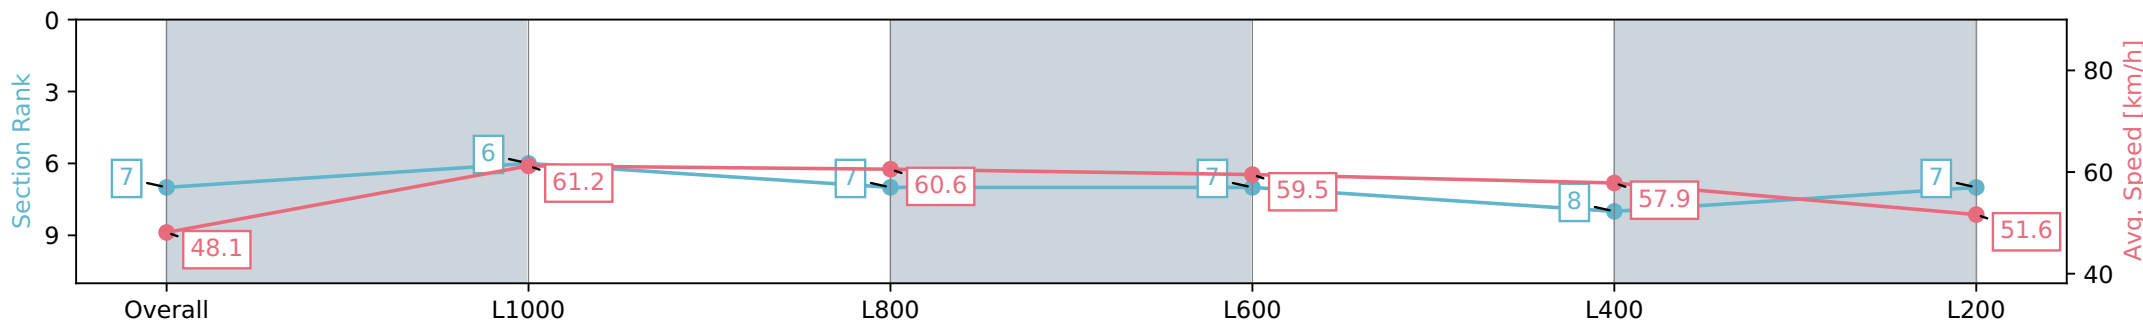

Report Created: Sun 28 July 2024 17:07:32 GMT+10 (Note: Timing is based on positional data)

- [] Ranking at each section and finish
- :-:- No data available at this section
- NA No data available

Horse/Jockey Name	SHEZ BETTY/Alana Livesey
Finish Rank	7
Fastest Section Time (Section)	0:11.82 (L1000)
Top Speed [km/h] (Section)	62.4 (Overall)
Race State	Finished

Sportsbet Gawler SA - Professional

Race 6: Coopers Brewery Australian Lager Rating 0 - 56
Handicap - 1200m

28 July 2024 - 4:20PM

Track Rating: Heavy 8, Weather: Overcast, Rail Position: +7m
800m-400m, +6m Remainder

Section	Overall	L1000	L800	L600	L400	L200
Section Times	1:17.82 [7] (0:14.97)	1:02.85 [6] (0:11.82)	0:51.03 [7] (0:11.99)	0:39.04 [7] (0:12.33)	0:26.71 [8] (0:12.67)	0:14.04 [7] (0:14.04)
Average Speed [km/h]	48.1	61.2	60.6	59.5	57.9	51.6
Top Speed [km/h]	60.9	62.4	61.6	60.9	60.2	55.2
Avg. Dist. to Rail [m]	5.6	3.1	1.4	4.2	8.4	9.7
Avg. Stride Freq. [Hz]	2.3	2.4	2.4	2.4	2.3	2.3
Avg. Stride Length [m]	5.9	7.0	7.1	7.1	6.8	6.3