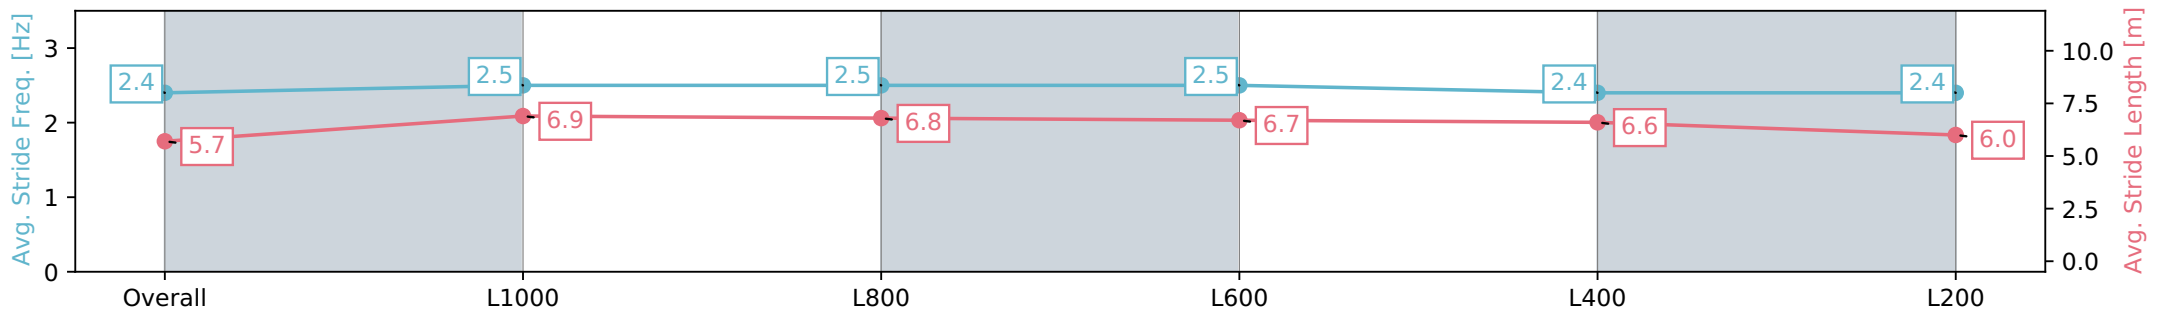

Sportsbet Gawler SA - Professional

Race 6: Coopers Brewery Australian Lager Rating 0 - 56
Handicap - 1200m

28 July 2024 - 4:20PM

Track Rating: Heavy 8, Weather: Overcast, Rail Position: +7m
800m-400m, +6m Remainder

Section	Overall	L1000	L800	L600	L400	L200
Section Times	1:17.77 [6] (0:15.00)	1:02.77 [7] (0:11.77)	0:51.00 [6] (0:11.93)	0:39.07 [6] (0:12.26)	0:26.81 [5] (0:12.80)	0:14.01 [6] (0:14.01)
Average Speed [km/h]	48.0	61.2	60.2	59.5	57.0	51.7
Top Speed [km/h]	60.3	63.1	61.4	60.6	58.6	53.8
Avg. Dist. to Rail [m]	3.3	1.4	0.5	2.7	6.2	7.3
Avg. Stride Freq. [Hz]	2.4	2.5	2.5	2.5	2.4	2.4
Avg. Stride Length [m]	5.7	6.9	6.8	6.7	6.6	6.0