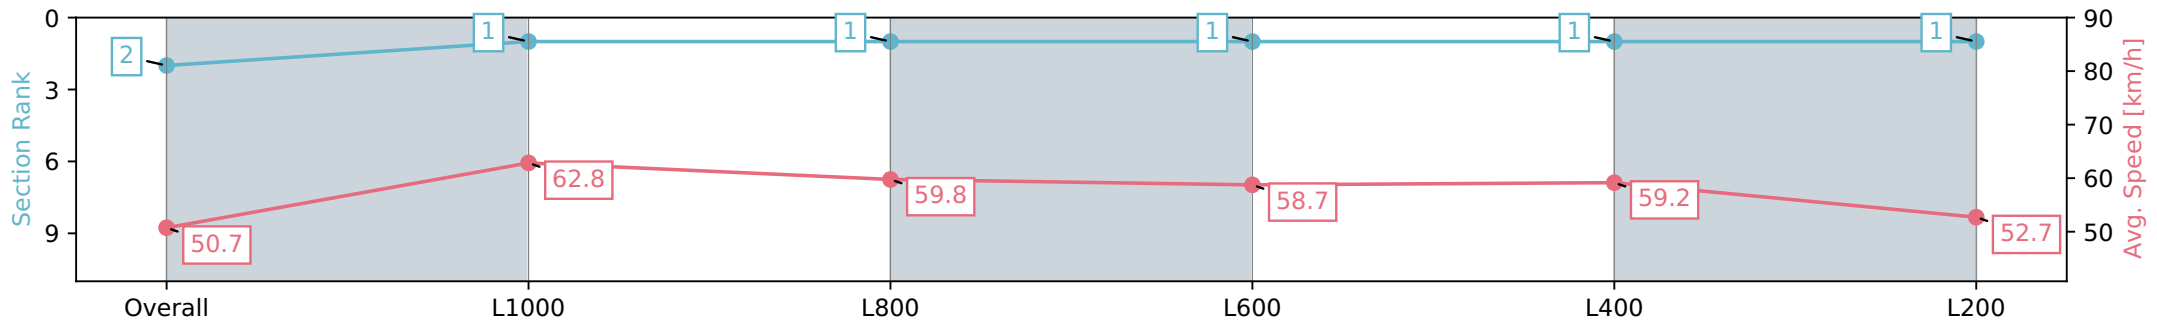

Section	Overall	L1000	L800	L600	L400	L200
Section Times	1:16.48 [2] (0:14.23)	1:02.25 [1] (0:11.56)	0:50.69 [1] (0:12.17)	0:38.52 [1] (0:12.53)	0:25.99 [1] (0:12.30)	0:13.69 [1] (0:13.69)
Average Speed [km/h]	50.7	62.8	59.8	58.7	59.2	52.7
Top Speed [km/h]	63.1	64.1	61.8	59.7	60.0	57.8
Avg. Dist. to Rail [m]	9.3	5.1	1.9	4.2	6.4	4.9
Avg. Stride Freq. [Hz]	2.3	2.4	2.3	2.3	2.4	2.3
Avg. Stride Length [m]	6.1	7.4	7.2	7.1	7.0	6.3