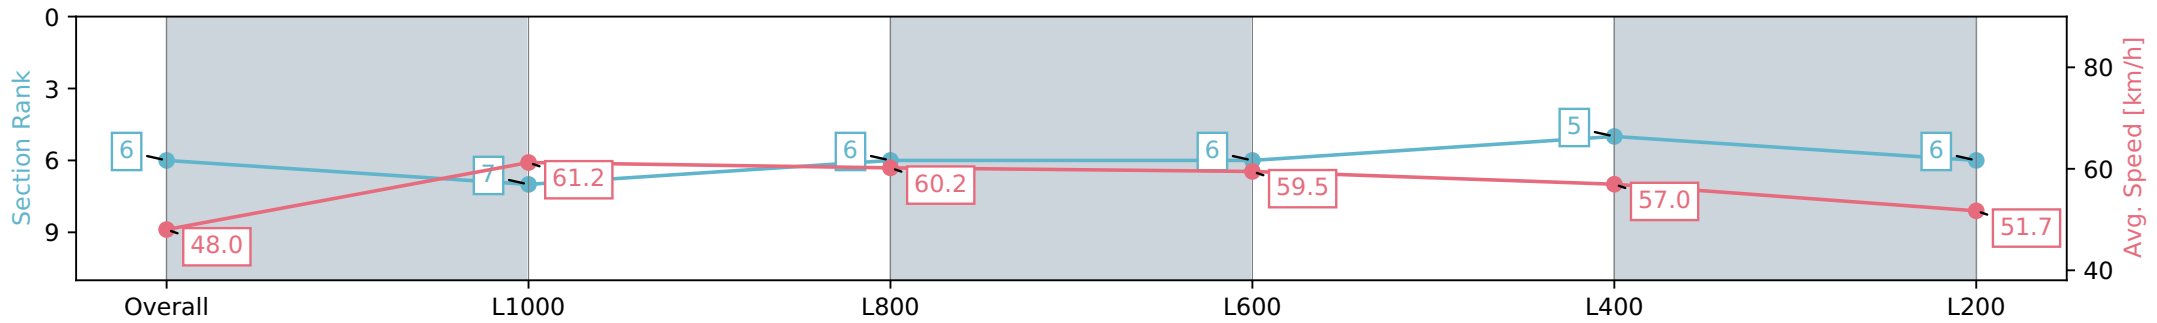

Section	Overall	L1000	L800	L600	L400	L200
Section Times	1:17.77 [6] (0:15.00)	1:02.77 [7] (0:11.77)	0:51.00 [6] (0:11.93)	0:39.07 [6] (0:12.26)	0:26.81 [5] (0:12.80)	0:14.01 [6] (0:14.01)
Average Speed [km/h]	48.0	61.2	60.2	59.5	57.0	51.7
Top Speed [km/h]	60.3	63.1	61.4	60.6	58.6	53.8
Avg. Dist. to Rail [m]	3.3	1.4	0.5	2.7	6.2	7.3
Avg. Stride Freq. [Hz]	2.4	2.5	2.5	2.5	2.4	2.4
Avg. Stride Length [m]	5.7	6.9	6.8	6.7	6.6	6.0