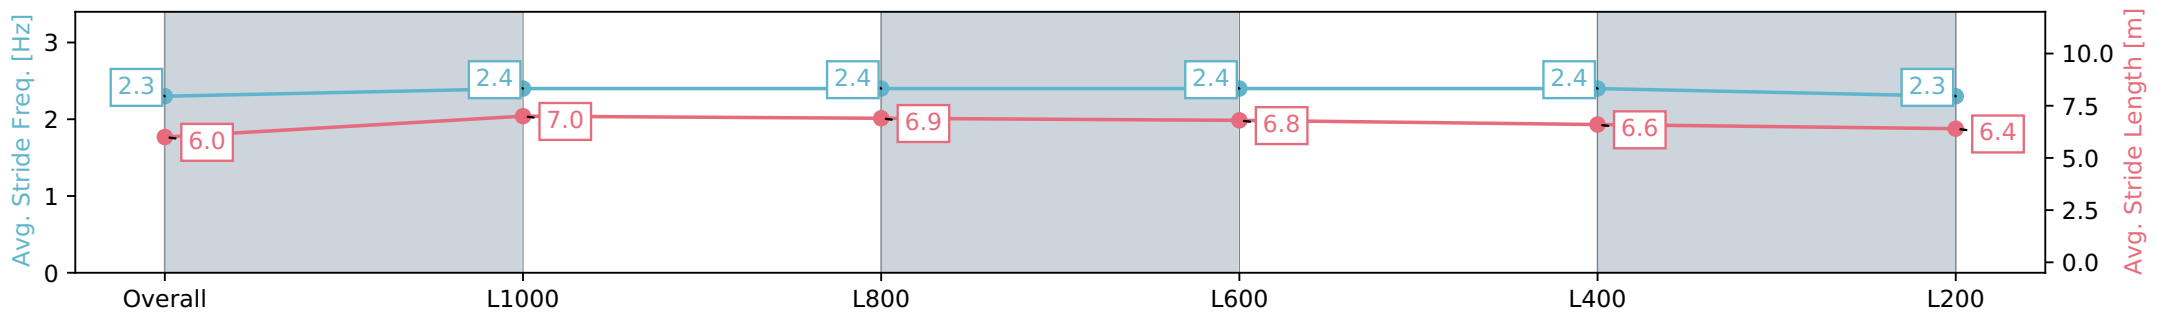

Section	Overall	L1000	L800	L600	L400	L200
Section Times	1:17.64 [5] (0:14.76)	1:02.88 [4] (0:11.79)	0:51.09 [3] (0:12.04)	0:39.05 [4] (0:12.43)	0:26.62 [6] (0:12.87)	0:13.75 [8] (0:13.75)
Average Speed [km/h]	48.8	60.9	60.1	58.5	56.7	52.7
Top Speed [km/h]	59.4	62.3	61.4	59.8	57.9	55.3
Avg. Dist. to Rail [m]	1.9	1.0	0.6	2.2	4.9	5.6
Avg. Stride Freq. [Hz]	2.3	2.4	2.4	2.4	2.4	2.3
Avg. Stride Length [m]	6.0	7.0	6.9	6.8	6.6	6.4