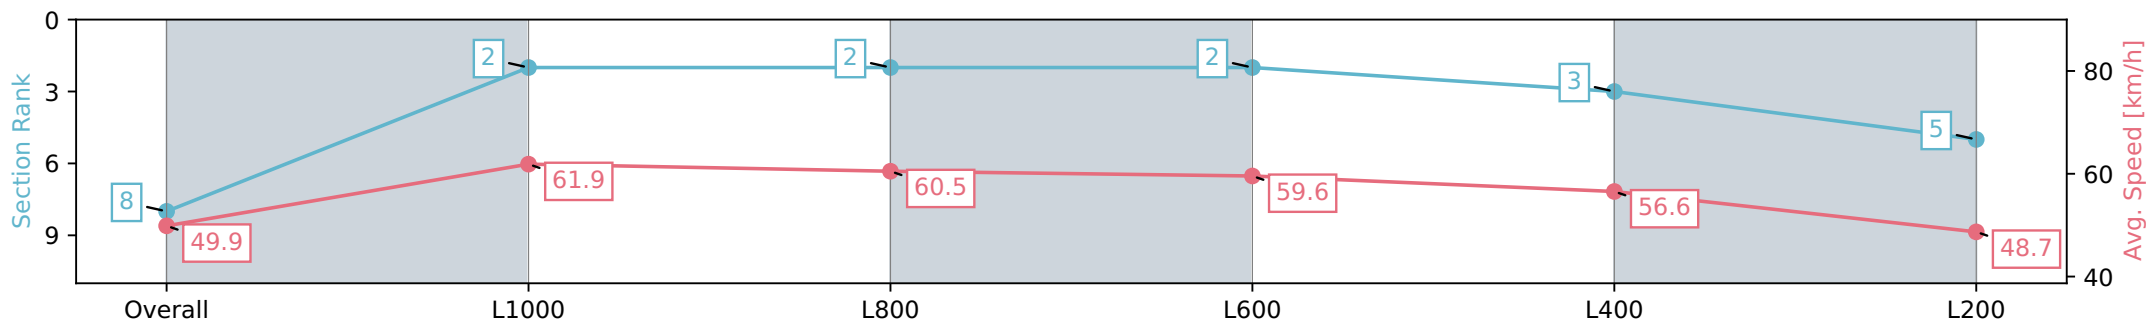

Sportsbet Gawler SA - Professional

Race 6: Coopers Brewery Australian Lager Rating 0 - 56
Handicap - 1200m

28 July 2024 - 4:20PM

Track Rating: Heavy 8, Weather: Overcast, Rail Position: +7m
800m-400m, +6m Remainder

Section	Overall	L1000	L800	L600	L400	L200
Section Times	1:18.48 [8] (0:14.45)	1:04.03 [2] (0:11.73)	0:52.30 [2] (0:12.14)	0:40.16 [2] (0:12.38)	0:27.78 [3] (0:12.94)	0:14.84 [5] (0:14.84)
Average Speed [km/h]	49.9	61.9	60.5	59.6	56.6	48.7
Top Speed [km/h]	60.4	62.9	61.1	60.4	58.8	54.0
Avg. Dist. to Rail [m]	5.6	3.6	3.3	5.2	7.4	8.7
Avg. Stride Freq. [Hz]	2.3	2.4	2.4	2.5	2.5	2.3
Avg. Stride Length [m]	6.0	7.1	6.9	6.6	6.4	5.8