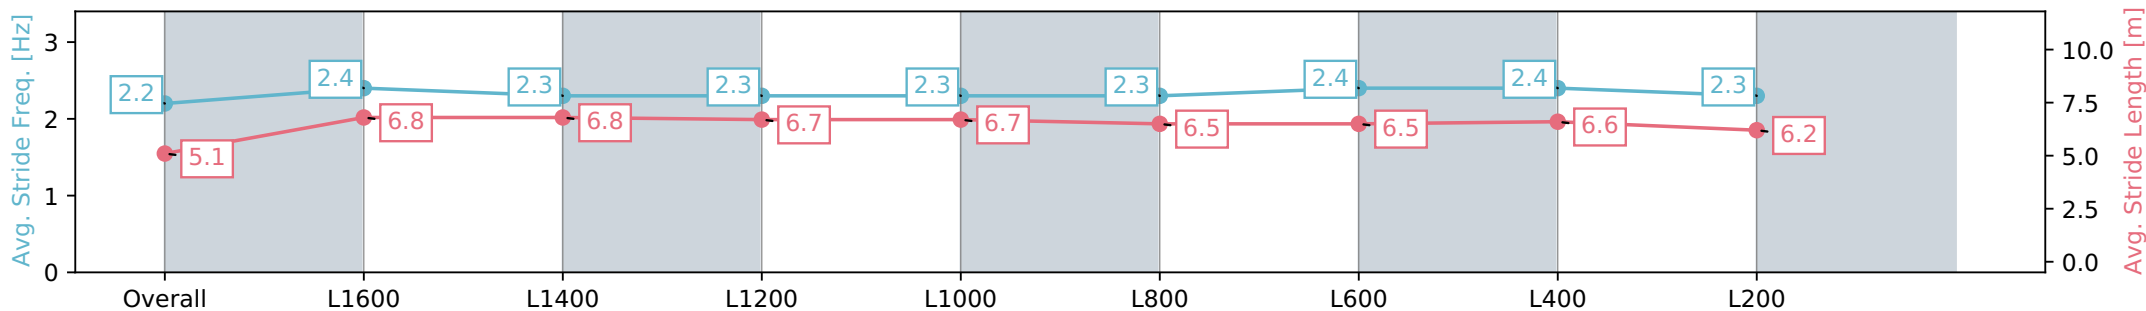

Section	Overall	L1600	L1400	L1200	L1000	L800	L600	L400	L200
Section Times	1:55.46 [2] (0:10.87)	1:44.59 [6] (0:12.55)	1:32.04 [6] (0:12.81)	1:19.23 [5] (0:12.88)	1:06.35 [4] (0:13.08)	0:53.27 [4] (0:13.31)	0:39.96 [4] (0:13.02)	0:26.94 [3] (0:12.90)	0:14.04 [3] (0:14.04)
Average Speed [km/h]	40.5	58.0	56.4	55.8	55.1	54.5	55.7	56.3	51.4
Top Speed [km/h]	58.8	59.3	57.9	57.2	55.8	56.6	57.5	57.6	53.9
Avg. Dist. to Rail [m]	1.6	1.7	1.8	0.6	0.8	1.2	1.9	4.2	5.6
Avg. Stride Freq. [Hz]	2.2	2.4	2.3	2.3	2.3	2.3	2.4	2.4	2.3
Avg. Stride Length [m]	5.1	6.8	6.8	6.7	6.7	6.5	6.5	6.6	6.2