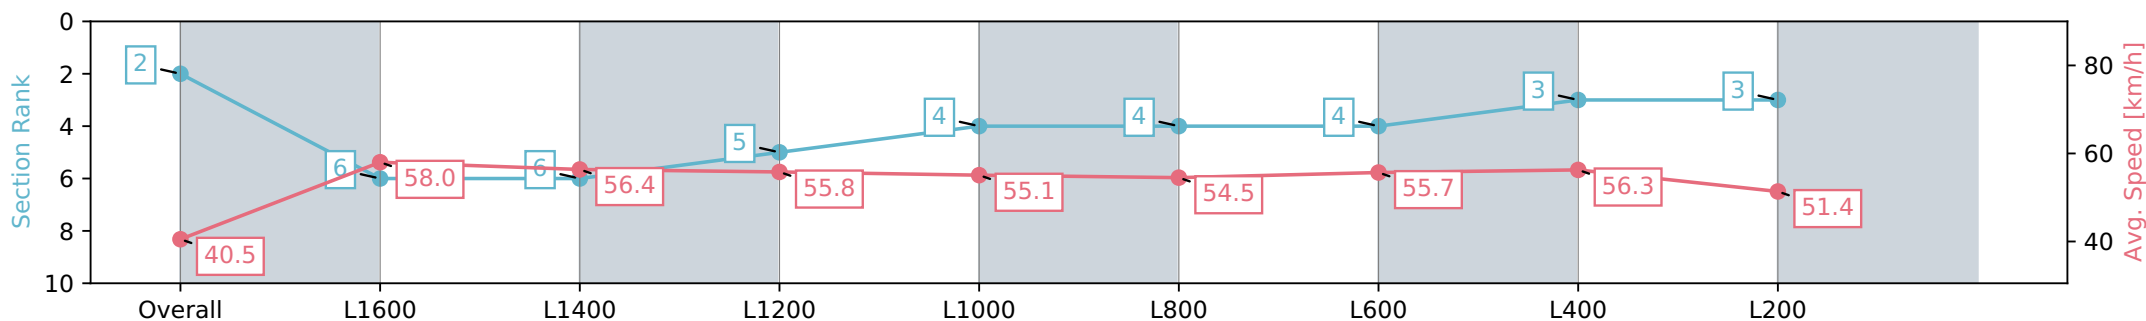

Section	Overall	L1600	L1400	L1200	L1000	L800	L600	L400	L200
Section Times	1:55.46 [2] (0:10.87)	1:44.59 [6] (0:12.55)	1:32.04 [6] (0:12.81)	1:19.23 [5] (0:12.88)	1:06.35 [4] (0:13.08)	0:53.27 [4] (0:13.31)	0:39.96 [4] (0:13.02)	0:26.94 [3] (0:12.90)	0:14.04 [3] (0:14.04)
Average Speed [km/h]	40.5	58.0	56.4	55.8	55.1	54.5	55.7	56.3	51.4
Top Speed [km/h]	58.8	59.3	57.9	57.2	55.8	56.6	57.5	57.6	53.9
Avg. Dist. to Rail [m]	1.6	1.7	1.8	0.6	0.8	1.2	1.9	4.2	5.6
Avg. Stride Freq. [Hz]	2.2	2.4	2.3	2.3	2.3	2.3	2.4	2.4	2.3
Avg. Stride Length [m]	5.1	6.8	6.8	6.7	6.7	6.5	6.5	6.6	6.2