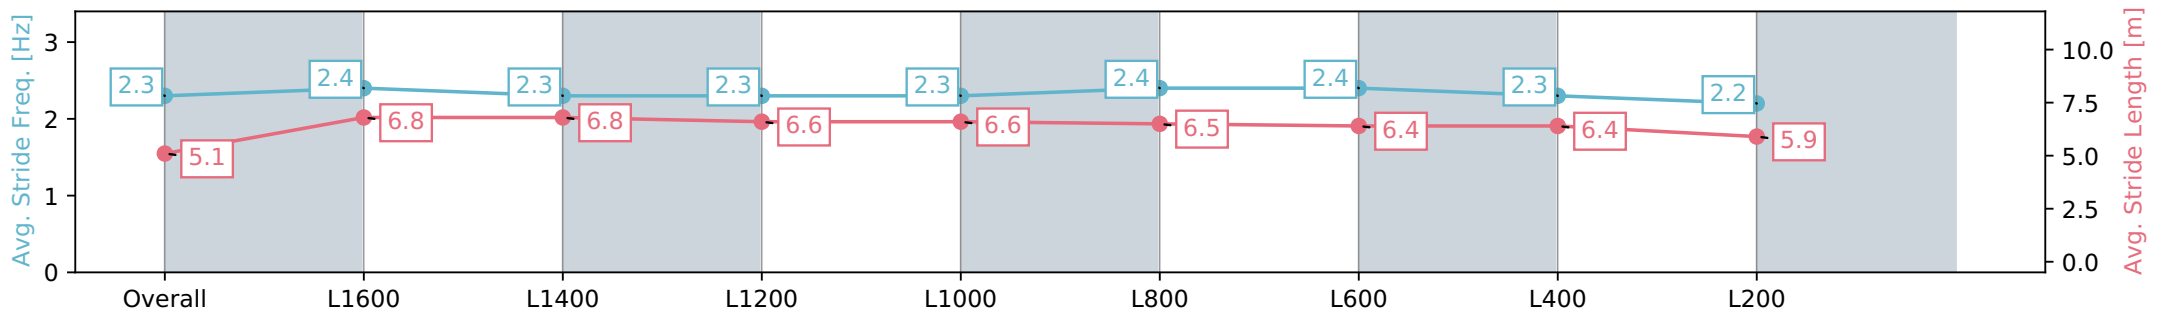

Sportsbet Gawler SA - Professional

Race 5: Holdfast Insurance Brokers Rating 0 - 56 Handicap - 1722m

28 July 2024 - 3:40PM

Track Rating: Heavy 8, Weather: Overcast, Rail Position: +7m  
800m-400m, +6m Remainder

Section	Overall	L1600	L1400	L1200	L1000	L800	L600	L400	L200
Section Times	1:57.37 [7] (0:10.24)	1:47.13 [1] (0:12.57)	1:34.55 [1] (0:12.75)	1:21.80 [1] (0:13.10)	1:08.70 [1] (0:13.27)	0:55.43 [1] (0:13.35)	0:42.08 [1] (0:13.45)	0:28.63 [5] (0:13.55)	0:15.08 [7] (0:15.08)
Average Speed [km/h]	43.0	58.5	56.9	55.1	54.6	54.8	54.5	53.8	47.6
Top Speed [km/h]	62.9	62.2	57.2	56.6	55.0	55.9	56.2	55.0	51.6
Avg. Dist. to Rail [m]	6.9	3.6	3.1	2.5	2.4	3.0	3.6	5.6	7.1
Avg. Stride Freq. [Hz]	2.3	2.4	2.3	2.3	2.3	2.4	2.4	2.3	2.2
Avg. Stride Length [m]	5.1	6.8	6.8	6.6	6.6	6.5	6.4	6.4	5.9