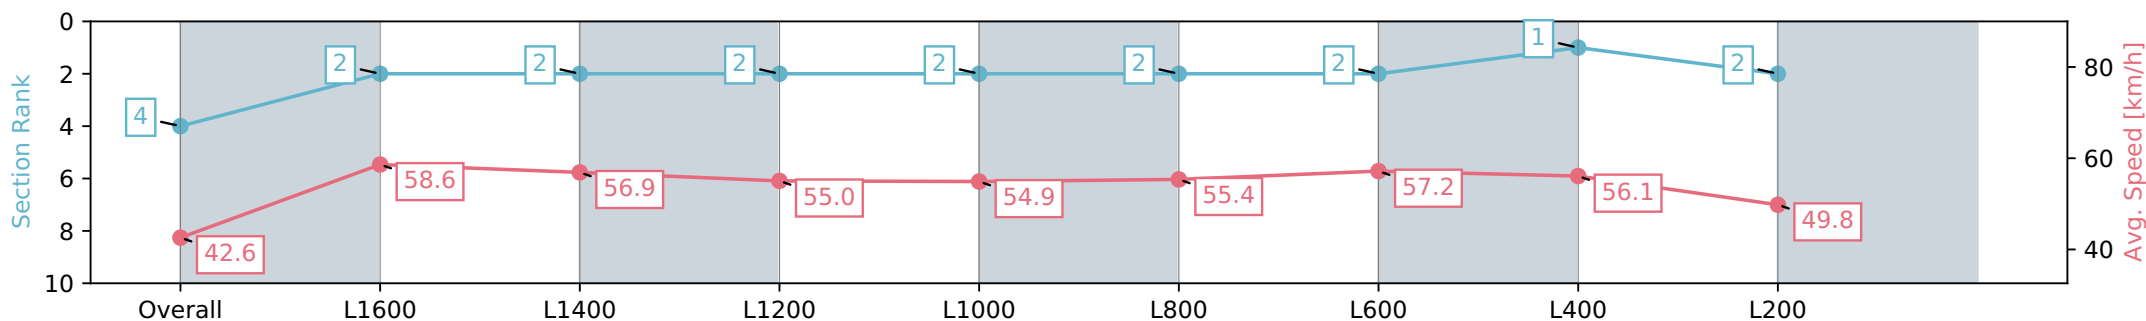

Section	Overall	L1600	L1400	L1200	L1000	L800	L600	L400	L200
Section Times	1:55.57 [4] (0:10.28)	1:45.28 [2] (0:12.66)	1:32.62 [2] (0:12.76)	1:19.86 [2] (0:13.09)	1:06.77 [2] (0:13.25)	0:53.52 [2] (0:13.28)	0:40.24 [2] (0:12.85)	0:27.39 [1] (0:12.93)	0:14.46 [2] (0:14.46)
Average Speed [km/h]	42.6	58.6	56.9	55.0	54.9	55.4	57.2	56.1	49.8
Top Speed [km/h]	61.1	61.1	57.6	57.2	55.5	56.3	58.5	57.5	53.4
Avg. Dist. to Rail [m]	8.0	4.7	3.7	3.3	3.3	3.5	4.1	5.6	6.1
Avg. Stride Freq. [Hz]	2.2	2.3	2.2	2.2	2.2	2.2	2.3	2.3	2.2
Avg. Stride Length [m]	5.3	7.2	7.1	7.0	7.1	7.0	7.0	6.8	6.3