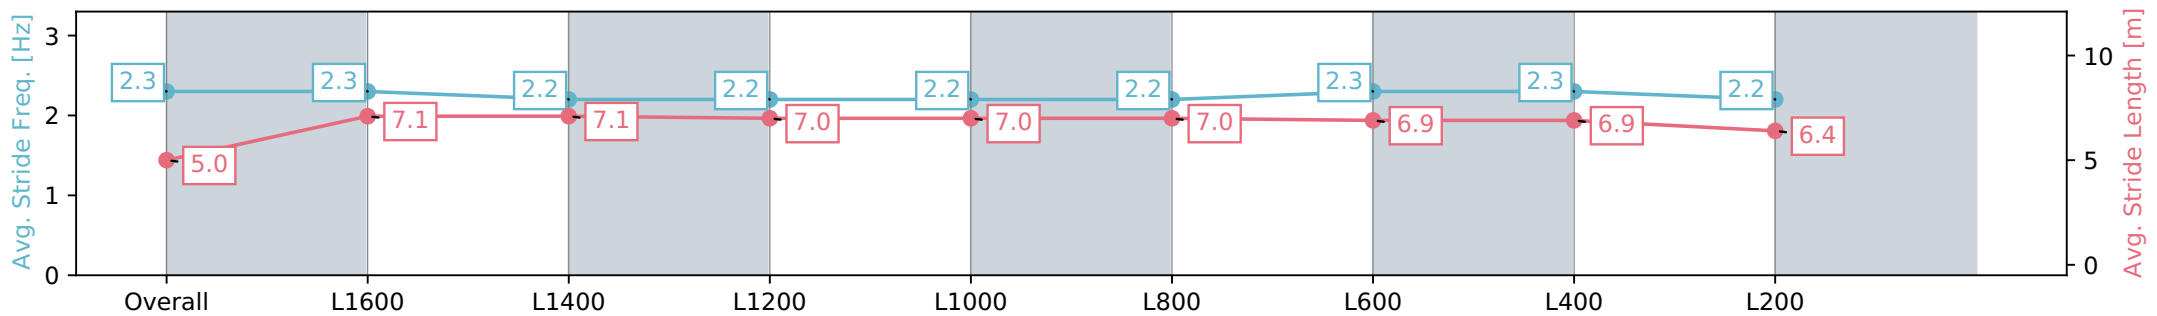

28 July 2024 - 3:40PM

Track Rating: Heavy 8, Weather: Overcast, Rail Position: +7m  
 800m-400m, +6m Remainder

Section	Overall	L1600	L1400	L1200	L1000	L800	L600	L400	L200
Section Times	1:55.21 [1] (0:10.63)	1:44.58 [4] (0:12.68)	1:31.90 [4] (0:12.77)	1:19.13 [4] (0:13.07)	1:06.06 [5] (0:13.11)	0:52.95 [5] (0:13.33)	0:39.62 [5] (0:12.73)	0:26.89 [2] (0:12.74)	0:14.15 [1] (0:14.15)
Average Speed [km/h]	41.4	59.4	57.0	55.1	55.4	56.1	57.4	57.0	50.9
Top Speed [km/h]	60.1	61.6	58.4	58.5	57.1	58.5	59.6	58.4	56.3
Avg. Dist. to Rail [m]	9.8	7.3	4.8	3.3	4.2	5.5	4.2	5.5	9.0
Avg. Stride Freq. [Hz]	2.3	2.3	2.2	2.2	2.2	2.2	2.3	2.3	2.2
Avg. Stride Length [m]	5.0	7.1	7.1	7.0	7.0	7.0	6.9	6.9	6.4