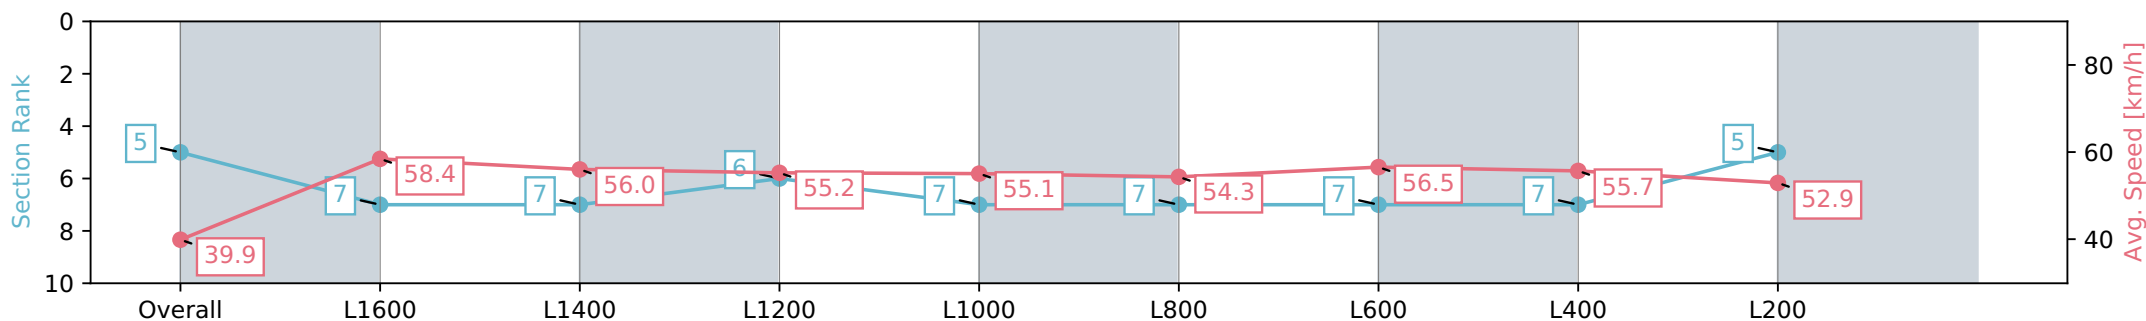

Horse/Jockey Name	HOSTESS SUSIE/Samuel Payne
Finish Rank	5
Fastest Section Time (Section)	0:12.45 (L1600)
Top Speed [km/h] (Section)	60.4 (L1600)
Race State	Finished

Sportsbet Gawler SA - Professional
Race 5: Holdfast Insurance Brokers Rating 0 - 56 Handicap
- 1722m

28 July 2024 - 3:40PM

Track Rating: Heavy 8, Weather: Overcast, Rail Position: +7m
800m-400m, +6m Remainder

Section	Overall	L1600	L1400	L1200	L1000	L800	L600	L400	L200
Section Times	1:55.66 [5] (0:11.00)	1:44.66 [7] (0:12.45)	1:32.21 [7] (0:12.87)	1:19.34 [6] (0:13.04)	1:06.30 [7] (0:13.19)	0:53.11 [7] (0:13.47)	0:39.64 [7] (0:12.96)	0:26.68 [7] (0:13.06)	0:13.62 [5] (0:13.62)
Average Speed [km/h]	39.9	58.4	56.0	55.2	55.1	54.3	56.5	55.7	52.9
Top Speed [km/h]	59.2	60.4	57.7	56.9	55.8	55.8	57.5	56.7	55.3
Avg. Dist. to Rail [m]	3.3	1.4	1.8	1.7	2.1	3.1	3.5	5.9	6.9
Avg. Stride Freq. [Hz]	2.0	2.3	2.2	2.2	2.2	2.2	2.3	2.3	2.3
Avg. Stride Length [m]	5.4	7.0	7.0	6.9	7.0	6.8	6.9	6.8	6.5

Report Created: Sun 28 July 2024 16:26:14 GMT+10 (Note: Timing is based on positional data)

- [ ] Ranking at each section and finish
- -:-:- No data available at this section
- NA No data available