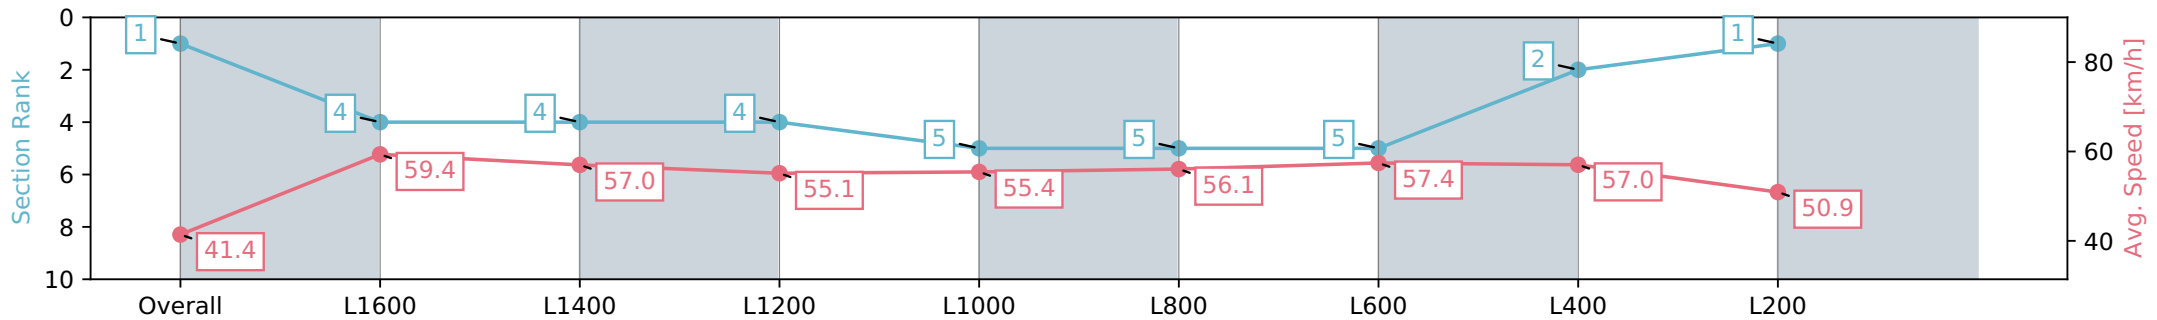

28 July 2024 - 3:40PM

Track Rating: Heavy 8, Weather: Overcast, Rail Position: +7m  
 800m-400m, +6m Remainder

Section	Overall	L1600	L1400	L1200	L1000	L800	L600	L400	L200
Section Times	1:55.21 [1] (0:10.63)	1:44.58 [4] (0:12.68)	1:31.90 [4] (0:12.77)	1:19.13 [4] (0:13.07)	1:06.06 [5] (0:13.11)	0:52.95 [5] (0:13.33)	0:39.62 [5] (0:12.73)	0:26.89 [2] (0:12.74)	0:14.15 [1] (0:14.15)
Average Speed [km/h]	41.4	59.4	57.0	55.1	55.4	56.1	57.4	57.0	50.9
Top Speed [km/h]	60.1	61.6	58.4	58.5	57.1	58.5	59.6	58.4	56.3
Avg. Dist. to Rail [m]	9.8	7.3	4.8	3.3	4.2	5.5	4.2	5.5	9.0
Avg. Stride Freq. [Hz]	2.3	2.3	2.2	2.2	2.2	2.2	2.3	2.3	2.2
Avg. Stride Length [m]	5.0	7.1	7.1	7.0	7.0	7.0	6.9	6.9	6.4