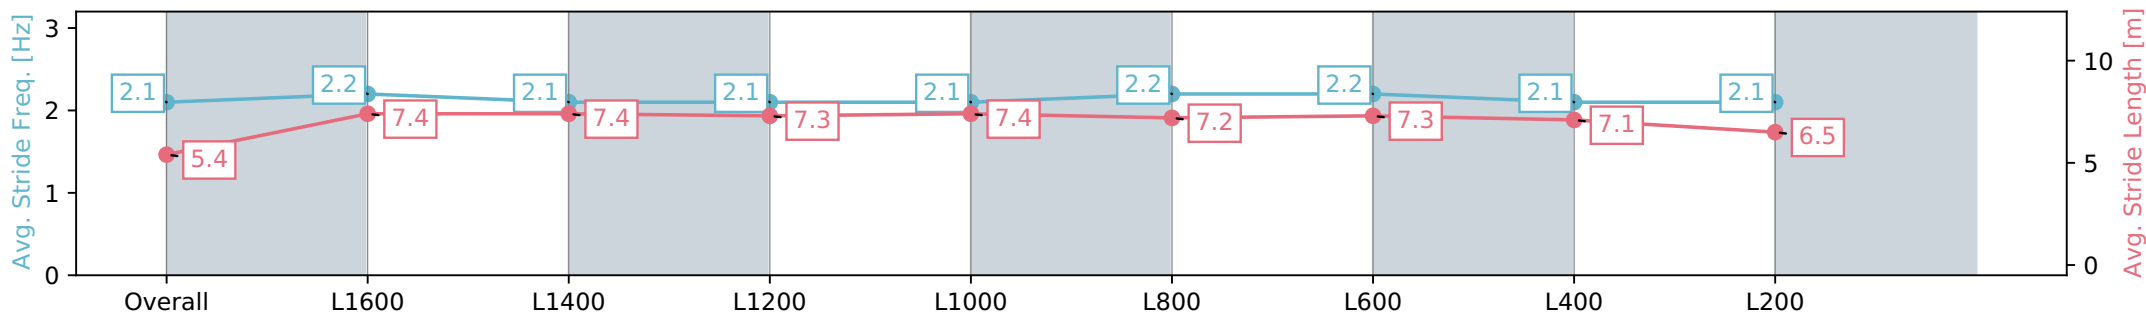

Sportsbet Gawler SA - Professional

Race 5: Holdfast Insurance Brokers Rating 0 - 56 Handicap - 1722m

28 July 2024 - 3:40PM

Track Rating: Heavy 8, Weather: Overcast, Rail Position: +7m  
800m-400m, +6m Remainder

Section	Overall	L1600	L1400	L1200	L1000	L800	L600	L400	L200
Section Times	1:57.08 [6] (0:10.78)	1:46.30 [5] (0:12.62)	1:33.68 [5] (0:12.93)	1:20.75 [7] (0:12.98)	1:07.77 [6] (0:13.21)	0:54.56 [6] (0:13.30)	0:41.26 [6] (0:13.06)	0:28.20 [6] (0:13.33)	0:14.87 [6] (0:14.87)
Average Speed [km/h]	40.7	58.3	56.2	55.6	55.1	55.9	56.7	54.9	48.3
Top Speed [km/h]	57.4	60.0	58.3	57.5	56.2	56.9	57.2	56.2	53.2
Avg. Dist. to Rail [m]	3.6	4.0	4.6	4.1	3.8	5.6	5.9	7.5	8.3
Avg. Stride Freq. [Hz]	2.1	2.2	2.1	2.1	2.1	2.2	2.2	2.1	2.1
Avg. Stride Length [m]	5.4	7.4	7.4	7.3	7.4	7.2	7.3	7.1	6.5