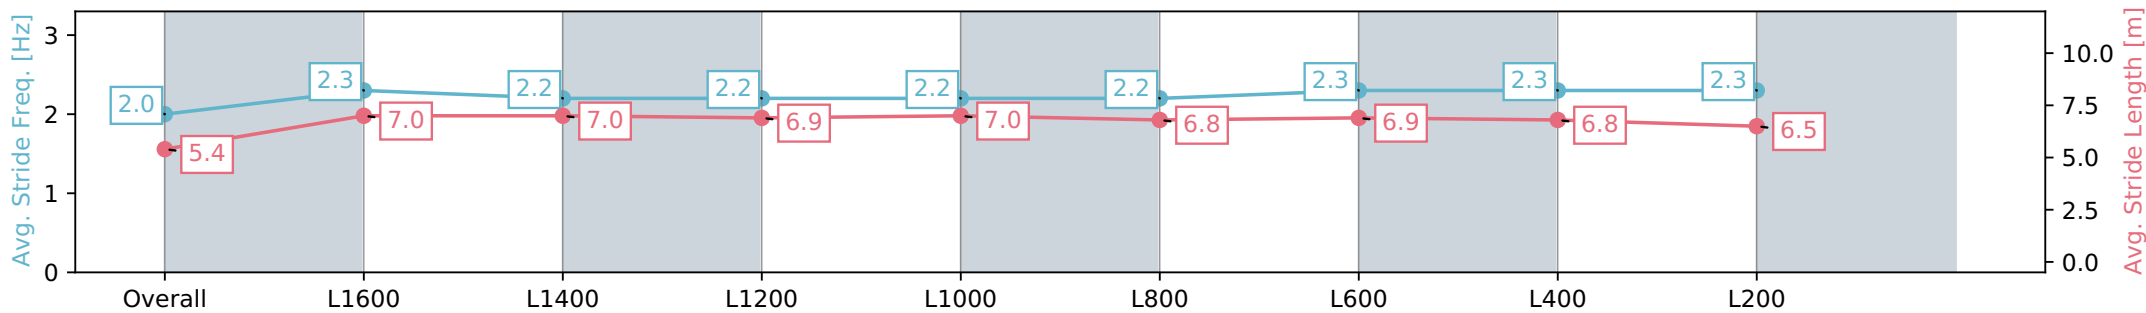

Horse/Jockey Name	HOSTESS SUSIE/Samuel Payne
Finish Rank	5
Fastest Section Time (Section)	0:12.45 (L1600)
Top Speed [km/h] (Section)	60.4 (L1600)
Race State	Finished

Sportsbet Gawler SA - Professional
Race 5: Holdfast Insurance Brokers Rating 0 - 56 Handicap
- 1722m

28 July 2024 - 3:40PM

Track Rating: Heavy 8, Weather: Overcast, Rail Position: +7m
800m-400m, +6m Remainder

Section	Overall	L1600	L1400	L1200	L1000	L800	L600	L400	L200
Section Times	1:55.66 [5] (0:11.00)	1:44.66 [7] (0:12.45)	1:32.21 [7] (0:12.87)	1:19.34 [6] (0:13.04)	1:06.30 [7] (0:13.19)	0:53.11 [7] (0:13.47)	0:39.64 [7] (0:12.96)	0:26.68 [7] (0:13.06)	0:13.62 [5] (0:13.62)
Average Speed [km/h]	39.9	58.4	56.0	55.2	55.1	54.3	56.5	55.7	52.9
Top Speed [km/h]	59.2	60.4	57.7	56.9	55.8	55.8	57.5	56.7	55.3
Avg. Dist. to Rail [m]	3.3	1.4	1.8	1.7	2.1	3.1	3.5	5.9	6.9
Avg. Stride Freq. [Hz]	2.0	2.3	2.2	2.2	2.2	2.2	2.3	2.3	2.3
Avg. Stride Length [m]	5.4	7.0	7.0	6.9	7.0	6.8	6.9	6.8	6.5

Report Created: Sun 28 July 2024 16:26:14 GMT+10 (Note: Timing is based on positional data)

- [ ] Ranking at each section and finish
- -:-:- No data available at this section
- NA No data available