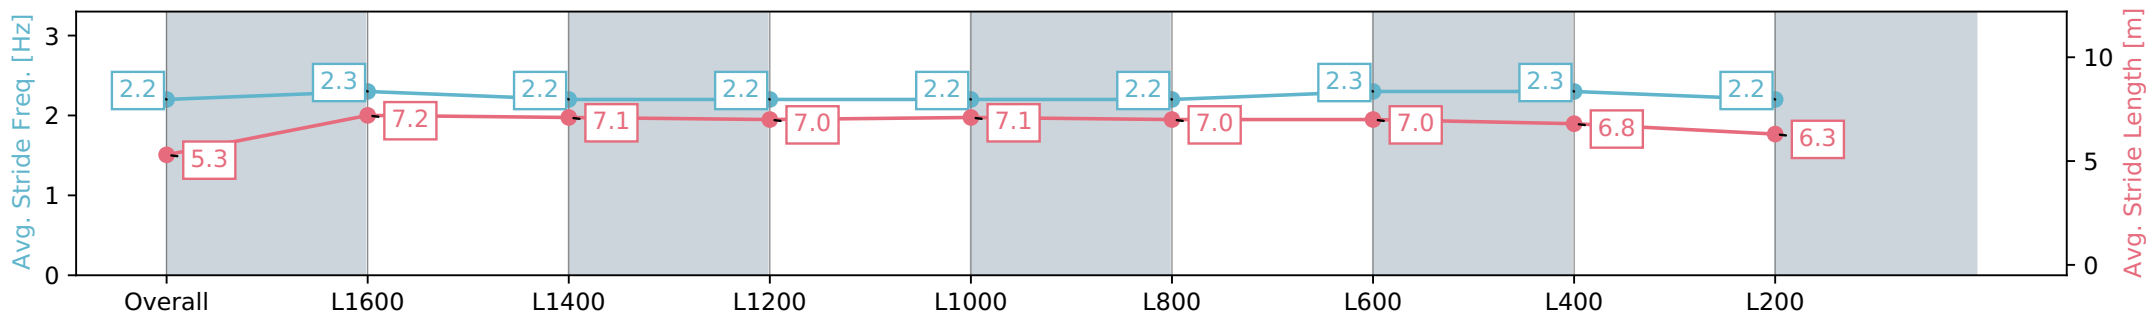

Sportsbet Gawler SA - Professional

Race 5: Holdfast Insurance Brokers Rating 0 - 56 Handicap - 1722m

28 July 2024 - 3:40PM

Track Rating: Heavy 8, Weather: Overcast, Rail Position: +7m  
800m-400m, +6m Remainder

Section	Overall	L1600	L1400	L1200	L1000	L800	L600	L400	L200
Section Times	1:55.57 [4] (0:10.28)	1:45.28 [2] (0:12.66)	1:32.62 [2] (0:12.76)	1:19.86 [2] (0:13.09)	1:06.77 [2] (0:13.25)	0:53.52 [2] (0:13.28)	0:40.24 [2] (0:12.85)	0:27.39 [1] (0:12.93)	0:14.46 [2] (0:14.46)
Average Speed [km/h]	42.6	58.6	56.9	55.0	54.9	55.4	57.2	56.1	49.8
Top Speed [km/h]	61.1	61.1	57.6	57.2	55.5	56.3	58.5	57.5	53.4
Avg. Dist. to Rail [m]	8.0	4.7	3.7	3.3	3.3	3.5	4.1	5.6	6.1
Avg. Stride Freq. [Hz]	2.2	2.3	2.2	2.2	2.2	2.2	2.3	2.3	2.2
Avg. Stride Length [m]	5.3	7.2	7.1	7.0	7.1	7.0	7.0	6.8	6.3