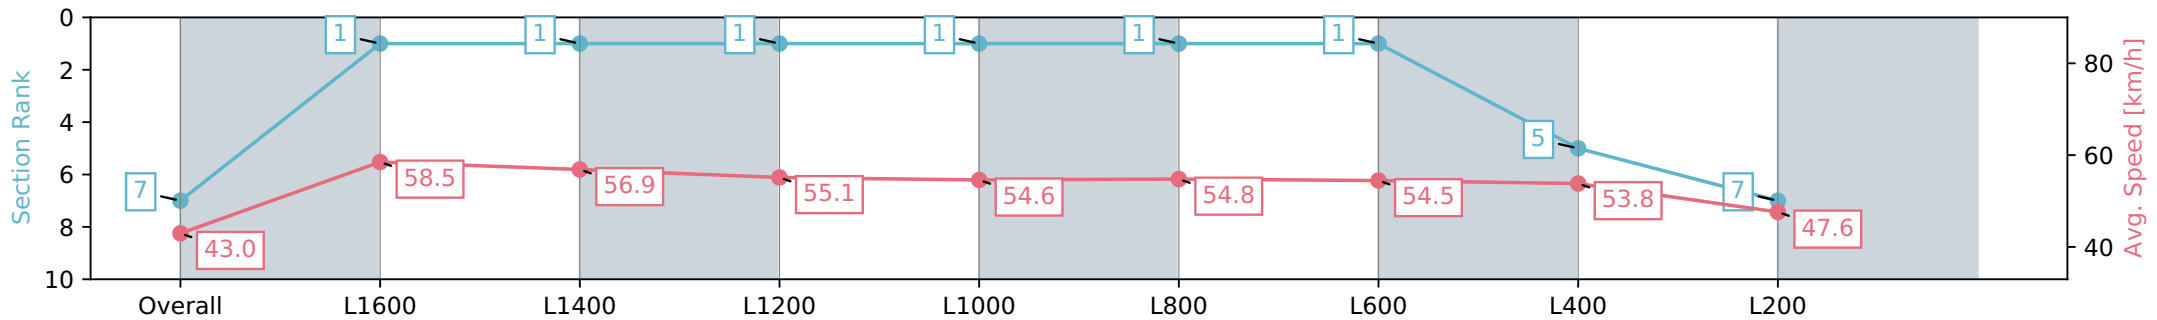

Horse/Jockey Name	VELVET STAR/Margaret Collett
Finish Rank	7
Fastest Section Time (Section)	0:12.57 (L1600)
Top Speed [km/h] (Section)	62.9 (Overall)
Race State	Finished

Sportsbet Gawler SA - Professional

Race 5: Holdfast Insurance Brokers Rating 0 - 56 Handicap - 1722m

28 July 2024 - 3:40PM

Track Rating: Heavy 8, Weather: Overcast, Rail Position: +7m
800m-400m, +6m Remainder

Section	Overall	L1600	L1400	L1200	L1000	L800	L600	L400	L200
Section Times	1:57.37 [7] (0:10.24)	1:47.13 [1] (0:12.57)	1:34.55 [1] (0:12.75)	1:21.80 [1] (0:13.10)	1:08.70 [1] (0:13.27)	0:55.43 [1] (0:13.35)	0:42.08 [1] (0:13.45)	0:28.63 [5] (0:13.55)	0:15.08 [7] (0:15.08)
Average Speed [km/h]	43.0	58.5	56.9	55.1	54.6	54.8	54.5	53.8	47.6
Top Speed [km/h]	62.9	62.2	57.2	56.6	55.0	55.9	56.2	55.0	51.6
Avg. Dist. to Rail [m]	6.9	3.6	3.1	2.5	2.4	3.0	3.6	5.6	7.1
Avg. Stride Freq. [Hz]	2.3	2.4	2.3	2.3	2.3	2.4	2.4	2.3	2.2
Avg. Stride Length [m]	5.1	6.8	6.8	6.6	6.6	6.5	6.4	6.4	5.9

Report Created: Sun 28 July 2024 16:26:21 GMT+10 (Note: Timing is based on positional data)

- [ ] Ranking at each section and finish
- -:-:- No data available at this section
- NA No data available