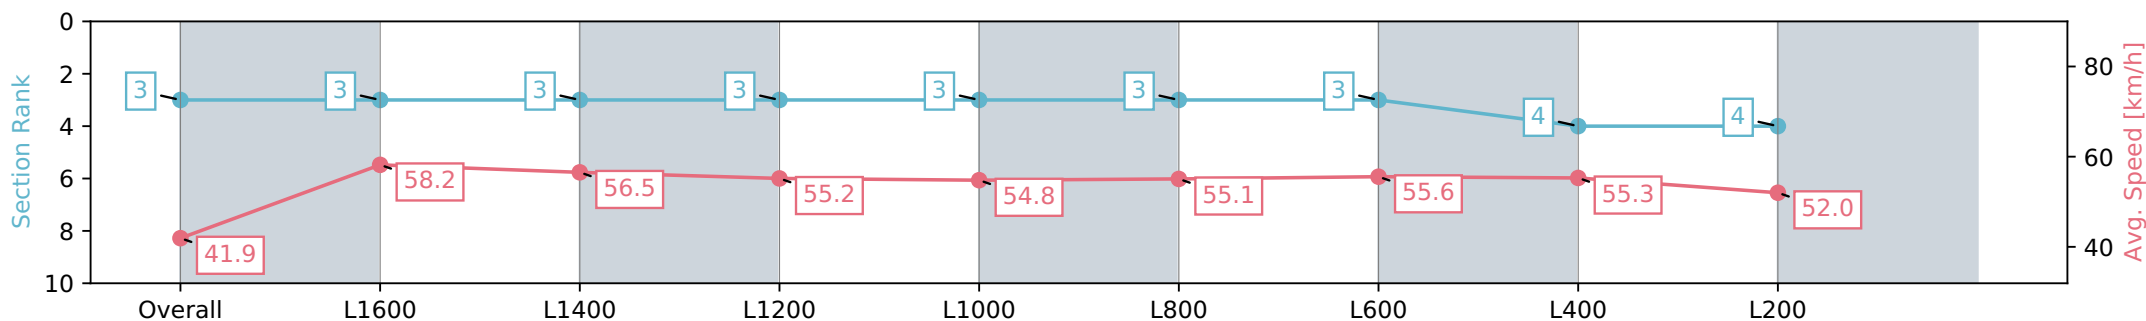

Section	Overall	L1600	L1400	L1200	L1000	L800	L600	L400	L200
Section Times	1:55.54 [3] (0:10.45)	1:45.09 [3] (0:12.60)	1:32.49 [3] (0:12.82)	1:19.67 [3] (0:13.09)	1:06.58 [3] (0:13.19)	0:53.39 [3] (0:13.28)	0:40.10 [3] (0:13.14)	0:26.96 [4] (0:13.08)	0:13.88 [4] (0:13.88)
Average Speed [km/h]	41.9	58.2	56.5	55.2	54.8	55.1	55.6	55.3	52.0
Top Speed [km/h]	59.5	59.2	57.3	56.9	55.4	56.2	56.2	56.3	53.0
Avg. Dist. to Rail [m]	5.2	2.8	2.8	2.6	2.4	2.7	2.4	4.3	7.8
Avg. Stride Freq. [Hz]	2.3	2.3	2.3	2.3	2.3	2.3	2.3	2.3	2.3
Avg. Stride Length [m]	5.1	7.0	6.9	6.8	6.8	6.7	6.6	6.6	6.3