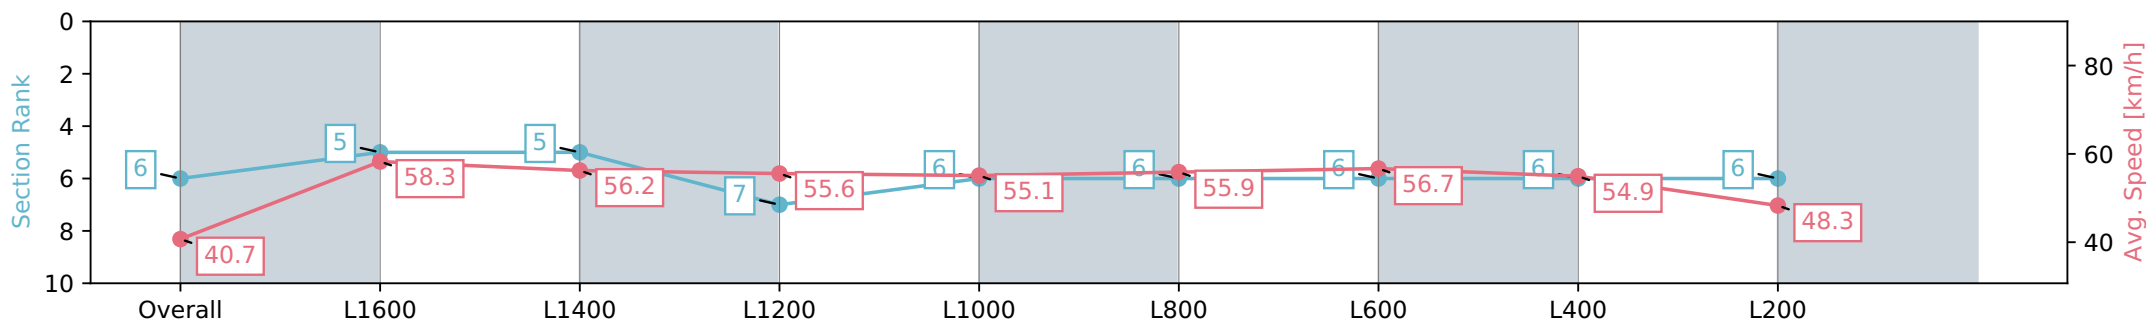

Section	Overall	L1600	L1400	L1200	L1000	L800	L600	L400	L200
Section Times	1:57.08 [6] (0:10.78)	1:46.30 [5] (0:12.62)	1:33.68 [5] (0:12.93)	1:20.75 [7] (0:12.98)	1:07.77 [6] (0:13.21)	0:54.56 [6] (0:13.30)	0:41.26 [6] (0:13.06)	0:28.20 [6] (0:13.33)	0:14.87 [6] (0:14.87)
Average Speed [km/h]	40.7	58.3	56.2	55.6	55.1	55.9	56.7	54.9	48.3
Top Speed [km/h]	57.4	60.0	58.3	57.5	56.2	56.9	57.2	56.2	53.2
Avg. Dist. to Rail [m]	3.6	4.0	4.6	4.1	3.8	5.6	5.9	7.5	8.3
Avg. Stride Freq. [Hz]	2.1	2.2	2.1	2.1	2.1	2.2	2.2	2.1	2.1
Avg. Stride Length [m]	5.4	7.4	7.4	7.3	7.4	7.2	7.3	7.1	6.5