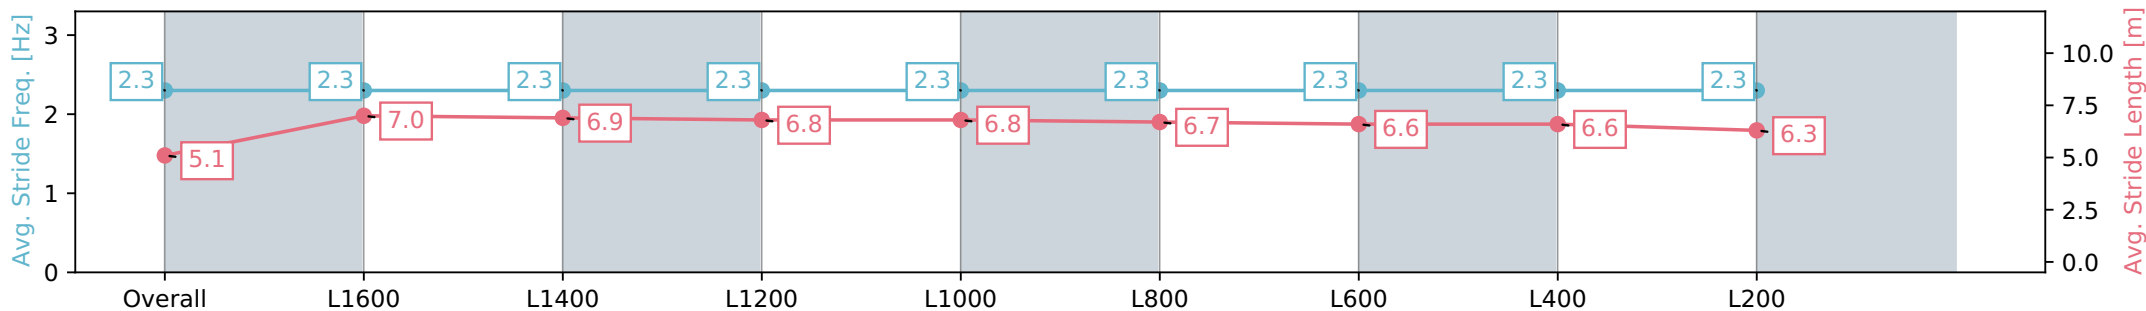

Sportsbet Gawler SA - Professional

Race 5: Holdfast Insurance Brokers Rating 0 - 56 Handicap - 1722m

28 July 2024 - 3:40PM

Track Rating: Heavy 8, Weather: Overcast, Rail Position: +7m  
800m-400m, +6m Remainder

Section	Overall	L1600	L1400	L1200	L1000	L800	L600	L400	L200
Section Times	1:55.54 [3] (0:10.45)	1:45.09 [3] (0:12.60)	1:32.49 [3] (0:12.82)	1:19.67 [3] (0:13.09)	1:06.58 [3] (0:13.19)	0:53.39 [3] (0:13.28)	0:40.10 [3] (0:13.14)	0:26.96 [4] (0:13.08)	0:13.88 [4] (0:13.88)
Average Speed [km/h]	41.9	58.2	56.5	55.2	54.8	55.1	55.6	55.3	52.0
Top Speed [km/h]	59.5	59.2	57.3	56.9	55.4	56.2	56.2	56.3	53.0
Avg. Dist. to Rail [m]	5.2	2.8	2.8	2.6	2.4	2.7	2.4	4.3	7.8
Avg. Stride Freq. [Hz]	2.3	2.3	2.3	2.3	2.3	2.3	2.3	2.3	2.3
Avg. Stride Length [m]	5.1	7.0	6.9	6.8	6.8	6.7	6.6	6.6	6.3