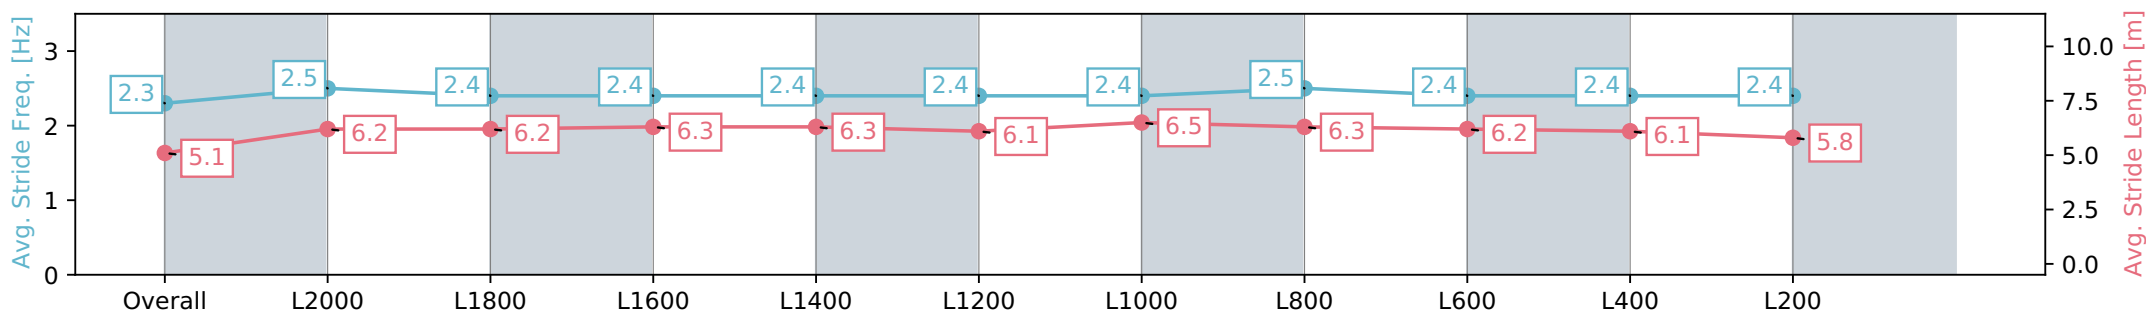

Sportsbet Gawler SA - Professional

Race 4: Adelaide Plains Bloodstock Class One Plate - 2132m

28 July 2024 - 3:00PM

Track Rating: Heavy 8, Weather: Overcast, Rail Position: +7m
800m-400m, +6m Remainder

Section	Overall	L2000	L1800	L1600	L1400	L1200	L1000	L800	L600	L400	L200
Section Times	2:26.16 [2] (0:11.40)	2:14.76 [3] (0:12.73)	2:02.03 [3] (0:13.52)	1:48.51 [3] (0:13.34)	1:35.17 [3] (0:13.48)	1:21.69 [4] (0:13.78)	1:07.91 [4] (0:13.18)	0:54.73 [4] (0:13.12)	0:41.61 [3] (0:13.49)	0:28.12 [2] (0:13.88)	0:14.24 [3] (0:14.24)
Average Speed [km/h]	41.4	56.9	53.8	54.6	53.7	52.2	55.1	55.3	53.8	52.2	50.1
Top Speed [km/h]	57.7	57.8	54.9	54.9	54.6	54.2	55.5	56.3	54.3	53.8	52.5
Avg. Dist. to Rail [m]	6.8	3.5	2.2	1.9	2.1	2.0	2.5	1.6	2.0	3.2	4.1
Avg. Stride Freq. [Hz]	2.3	2.5	2.4	2.4	2.4	2.4	2.4	2.5	2.4	2.4	2.4
Avg. Stride Length [m]	5.1	6.2	6.2	6.3	6.3	6.1	6.5	6.3	6.2	6.1	5.8