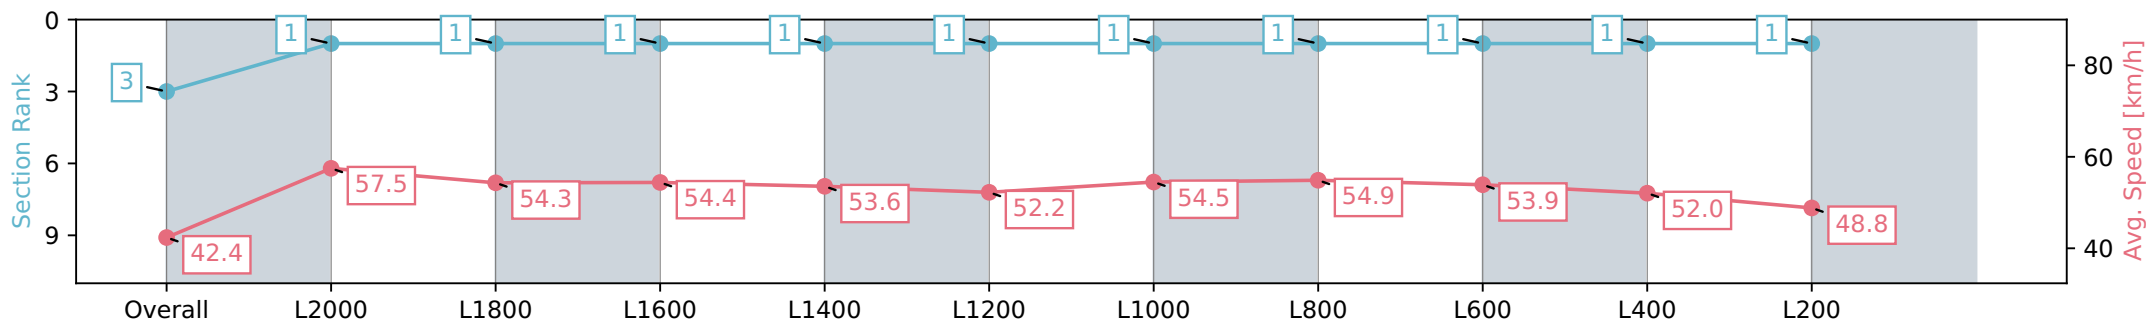

Sportsbet Gawler SA - Professional

Race 4: Adelaide Plains Bloodstock Class One Plate - 2132m

28 July 2024 - 3:00PM

Track Rating: Heavy 8, Weather: Overcast, Rail Position: +7m
800m-400m, +6m Remainder

Section	Overall	L2000	L1800	L1600	L1400	L1200	L1000	L800	L600	L400	L200
Section Times	2:26.24 [3] (0:11.23)	2:15.01 [1] (0:12.52)	2:02.49 [1] (0:13.40)	1:49.09 [1] (0:13.33)	1:35.76 [1] (0:13.49)	1:22.27 [1] (0:13.80)	1:08.47 [1] (0:13.23)	0:55.24 [1] (0:13.28)	0:41.96 [1] (0:13.41)	0:28.55 [1] (0:13.92)	0:14.63 [1] (0:14.63)
Average Speed [km/h]	42.4	57.5	54.3	54.4	53.6	52.2	54.5	54.9	53.9	52.0	48.8
Top Speed [km/h]	58.8	60.3	54.9	55.0	54.5	53.8	55.8	55.3	54.5	53.6	50.8
Avg. Dist. to Rail [m]	3.6	1.8	1.7	1.2	1.5	0.9	1.5	1.6	1.4	2.1	2.3
Avg. Stride Freq. [Hz]	2.2	2.4	2.3	2.3	2.2	2.2	2.3	2.3	2.3	2.2	2.2
Avg. Stride Length [m]	5.3	6.7	6.6	6.7	6.7	6.6	6.7	6.6	6.6	6.5	6.1