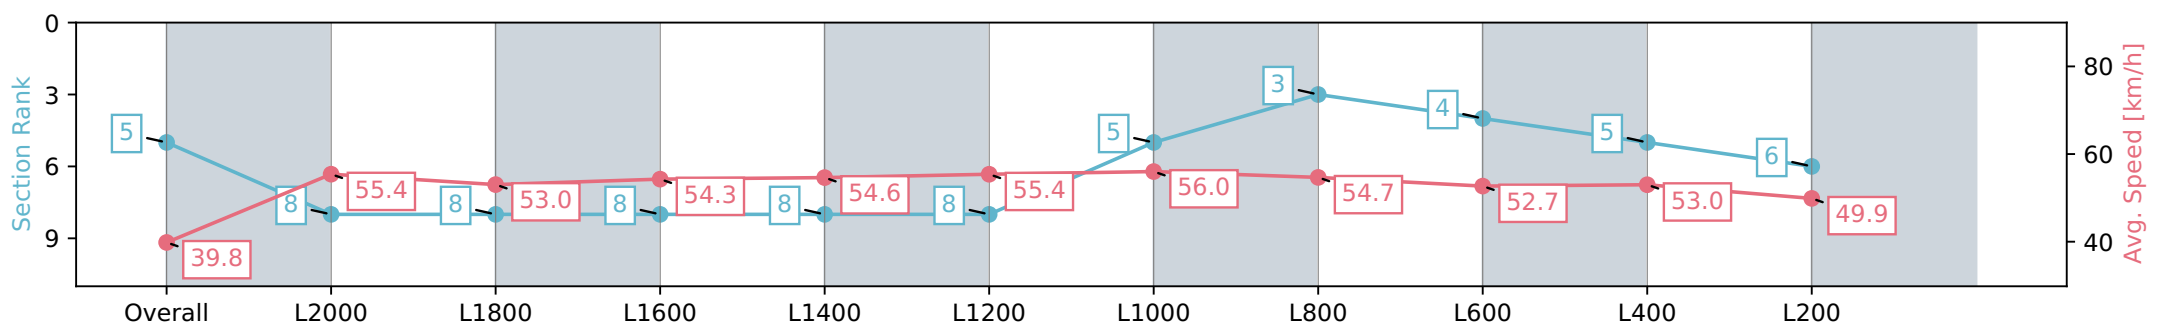

Horse/Jockey Name	BORISLAV/Callan Murray
Finish Rank	5
Fastest Section Time (Section)	0:13.00 (L2000)
Top Speed [km/h] (Section)	56.9 (L2000)
Race State	Finished

Sportsbet Gawler SA - Professional
Race 4: Adelaide Plains Bloodstock Class One Plate - 2132m
28 July 2024 - 3:00PM
Track Rating: Heavy 8, Weather: Overcast, Rail Position: +7m
800m-400m, +6m Remainder

Section	Overall	L2000	L1800	L1600	L1400	L1200	L1000	L800	L600	L400	L200
Section Times	2:26.73 [5] (0:11.96)	2:14.77 [8] (0:13.00)	2:01.77 [8] (0:13.76)	1:48.01 [8] (0:13.39)	1:34.62 [8] (0:13.23)	1:21.39 [8] (0:13.03)	1:08.36 [5] (0:13.00)	0:55.36 [3] (0:13.45)	0:41.91 [4] (0:13.89)	0:28.02 [5] (0:13.70)	0:14.32 [6] (0:14.32)
Average Speed [km/h]	39.8	55.4	53.0	54.3	54.6	55.4	56.0	54.7	52.7	53.0	49.9
Top Speed [km/h]	56.0	56.9	54.5	55.4	56.0	56.2	56.6	55.7	54.4	53.8	51.5
Avg. Dist. to Rail [m]	7.6	2.6	2.0	1.9	2.6	3.0	3.4	3.6	3.5	4.2	2.9
Avg. Stride Freq. [Hz]	2.0	2.1	2.1	2.1	2.1	2.1	2.2	2.1	2.1	2.1	2.0
Avg. Stride Length [m]	5.5	7.3	7.1	7.2	7.3	7.2	7.2	7.1	7.0	7.0	6.8

Report Created: Sun 28 July 2024 15:53:42 GMT+10 (Note: Timing is based on positional data)

- [ ] Ranking at each section and finish
- -:-:- No data available at this section
- NA No data available