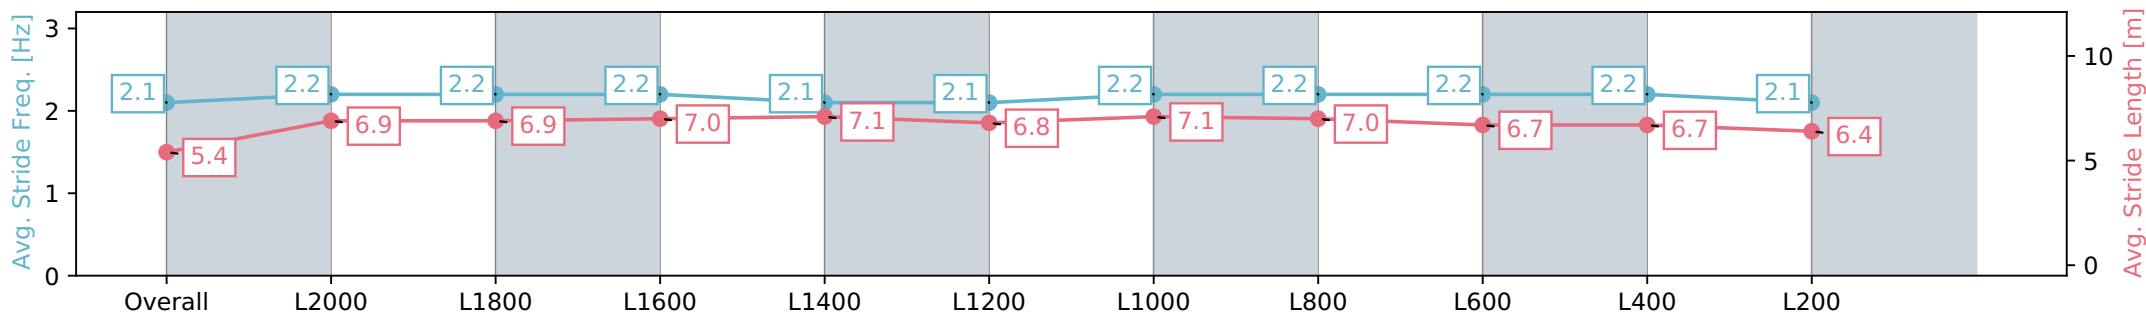

Sportsbet Gawler SA - Professional

Race 4: Adelaide Plains Bloodstock Class One Plate - 2132m

28 July 2024 - 3:00PM

Track Rating: Heavy 8, Weather: Overcast, Rail Position: +7m
800m-400m, +6m Remainder

Section	Overall	L2000	L1800	L1600	L1400	L1200	L1000	L800	L600	L400	L200
Section Times	2:26.73 [4] (0:11.61)	2:15.12 [6] (0:13.03)	2:02.09 [6] (0:13.68)	1:48.41 [6] (0:13.41)	1:35.00 [6] (0:13.30)	1:21.70 [7] (0:13.70)	1:08.00 [8] (0:13.11)	0:54.89 [6] (0:13.27)	0:41.62 [6] (0:13.35)	0:28.27 [4] (0:13.94)	0:14.33 [5] (0:14.33)
Average Speed [km/h]	41.1	55.5	53.1	54.4	54.5	52.5	55.5	55.0	54.0	51.8	49.8
Top Speed [km/h]	56.7	57.5	54.6	55.2	55.0	54.4	56.9	56.1	55.6	54.7	51.6
Avg. Dist. to Rail [m]	9.1	3.5	1.9	2.0	2.6	3.3	2.7	2.5	0.6	1.0	1.3
Avg. Stride Freq. [Hz]	2.1	2.2	2.2	2.2	2.1	2.1	2.2	2.2	2.2	2.2	2.1
Avg. Stride Length [m]	5.4	6.9	6.9	7.0	7.1	6.8	7.1	7.0	6.7	6.7	6.4