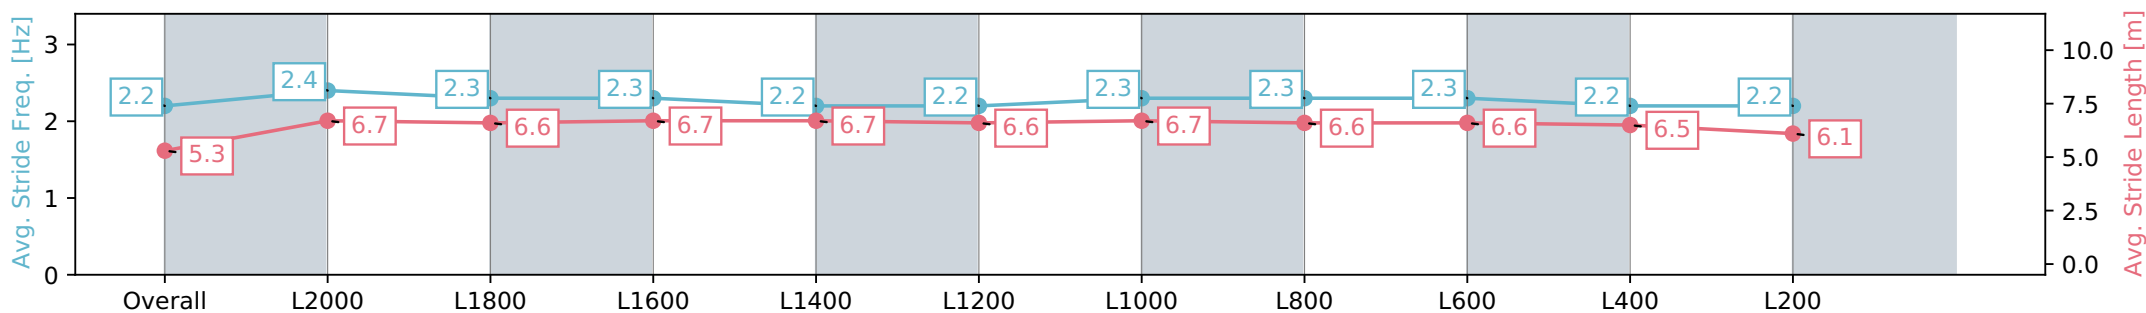

Sportsbet Gawler SA - Professional

Race 4: Adelaide Plains Bloodstock Class One Plate - 2132m

28 July 2024 - 3:00PM

Track Rating: Heavy 8, Weather: Overcast, Rail Position: +7m
800m-400m, +6m Remainder

Section	Overall	L2000	L1800	L1600	L1400	L1200	L1000	L800	L600	L400	L200
Section Times	2:26.24 [3] (0:11.23)	2:15.01 [1] (0:12.52)	2:02.49 [1] (0:13.40)	1:49.09 [1] (0:13.33)	1:35.76 [1] (0:13.49)	1:22.27 [1] (0:13.80)	1:08.47 [1] (0:13.23)	0:55.24 [1] (0:13.28)	0:41.96 [1] (0:13.41)	0:28.55 [1] (0:13.92)	0:14.63 [1] (0:14.63)
Average Speed [km/h]	42.4	57.5	54.3	54.4	53.6	52.2	54.5	54.9	53.9	52.0	48.8
Top Speed [km/h]	58.8	60.3	54.9	55.0	54.5	53.8	55.8	55.3	54.5	53.6	50.8
Avg. Dist. to Rail [m]	3.6	1.8	1.7	1.2	1.5	0.9	1.5	1.6	1.4	2.1	2.3
Avg. Stride Freq. [Hz]	2.2	2.4	2.3	2.3	2.2	2.2	2.3	2.3	2.3	2.2	2.2
Avg. Stride Length [m]	5.3	6.7	6.6	6.7	6.7	6.6	6.7	6.6	6.6	6.5	6.1