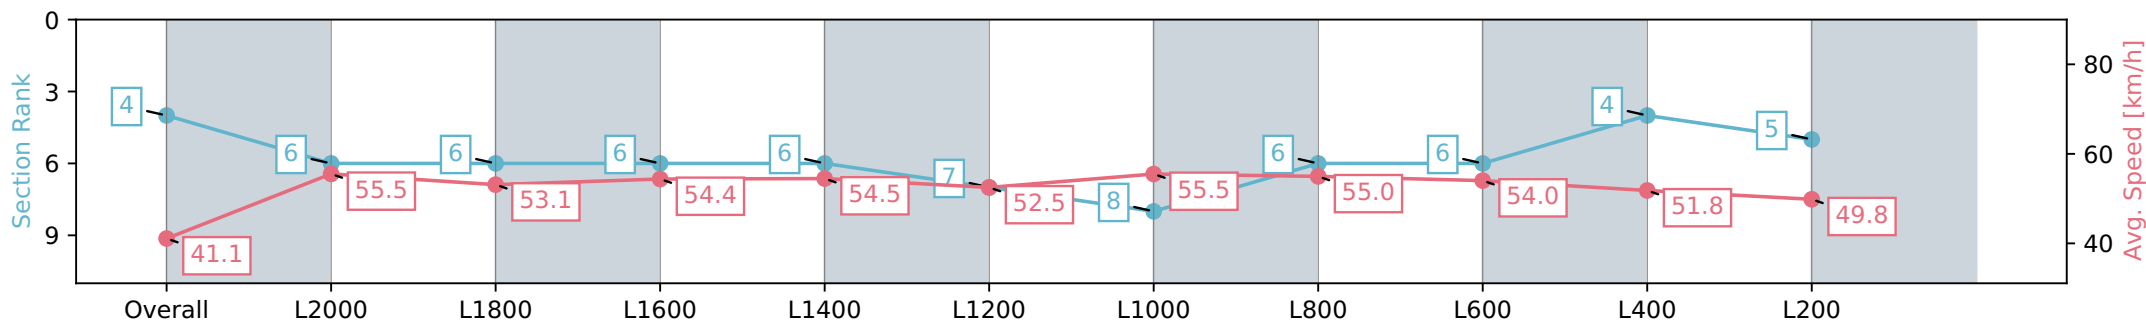

Sportsbet Gawler SA - Professional

Race 4: Adelaide Plains Bloodstock Class One Plate - 2132m

28 July 2024 - 3:00PM

Track Rating: Heavy 8, Weather: Overcast, Rail Position: +7m
800m-400m, +6m Remainder

Section	Overall	L2000	L1800	L1600	L1400	L1200	L1000	L800	L600	L400	L200
Section Times	2:26.73 [4] (0:11.61)	2:15.12 [6] (0:13.03)	2:02.09 [6] (0:13.68)	1:48.41 [6] (0:13.41)	1:35.00 [6] (0:13.30)	1:21.70 [7] (0:13.70)	1:08.00 [8] (0:13.11)	0:54.89 [6] (0:13.27)	0:41.62 [6] (0:13.35)	0:28.27 [4] (0:13.94)	0:14.33 [5] (0:14.33)
Average Speed [km/h]	41.1	55.5	53.1	54.4	54.5	52.5	55.5	55.0	54.0	51.8	49.8
Top Speed [km/h]	56.7	57.5	54.6	55.2	55.0	54.4	56.9	56.1	55.6	54.7	51.6
Avg. Dist. to Rail [m]	9.1	3.5	1.9	2.0	2.6	3.3	2.7	2.5	0.6	1.0	1.3
Avg. Stride Freq. [Hz]	2.1	2.2	2.2	2.2	2.1	2.1	2.2	2.2	2.2	2.2	2.1
Avg. Stride Length [m]	5.4	6.9	6.9	7.0	7.1	6.8	7.1	7.0	6.7	6.7	6.4