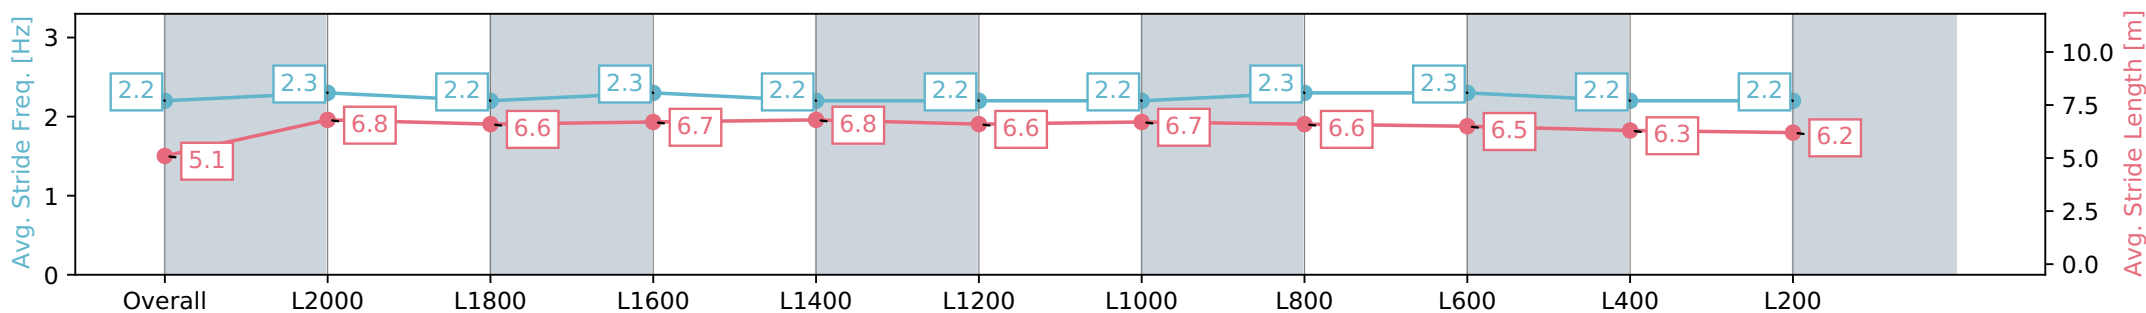

Sportsbet Gawler SA - Professional

Race 4: Adelaide Plains Bloodstock Class One Plate - 2132m

28 July 2024 - 3:00PM

Track Rating: Heavy 8, Weather: Overcast, Rail Position: +7m
800m-400m, +6m Remainder

Section	Overall	L2000	L1800	L1600	L1400	L1200	L1000	L800	L600	L400	L200
Section Times	2:27.48 [7] (0:11.56)	2:15.91 [5] (0:12.68)	2:03.23 [4] (0:13.51)	1:49.72 [4] (0:13.27)	1:36.45 [4] (0:13.44)	1:23.01 [3] (0:13.78)	1:09.23 [3] (0:13.42)	0:55.81 [5] (0:13.35)	0:42.46 [5] (0:13.70)	0:28.76 [6] (0:14.11)	0:14.65 [7] (0:14.65)
Average Speed [km/h]	41.2	56.6	53.4	54.6	53.7	52.1	54.0	54.4	53.0	51.2	48.8
Top Speed [km/h]	58.4	58.8	54.5	54.8	54.2	54.0	54.4	55.1	53.1	53.1	50.1
Avg. Dist. to Rail [m]	4.0	1.2	0.6	0.8	1.1	0.9	1.4	1.9	1.4	2.1	1.0
Avg. Stride Freq. [Hz]	2.2	2.3	2.2	2.3	2.2	2.2	2.2	2.3	2.3	2.2	2.2
Avg. Stride Length [m]	5.1	6.8	6.6	6.7	6.8	6.6	6.7	6.6	6.5	6.3	6.2