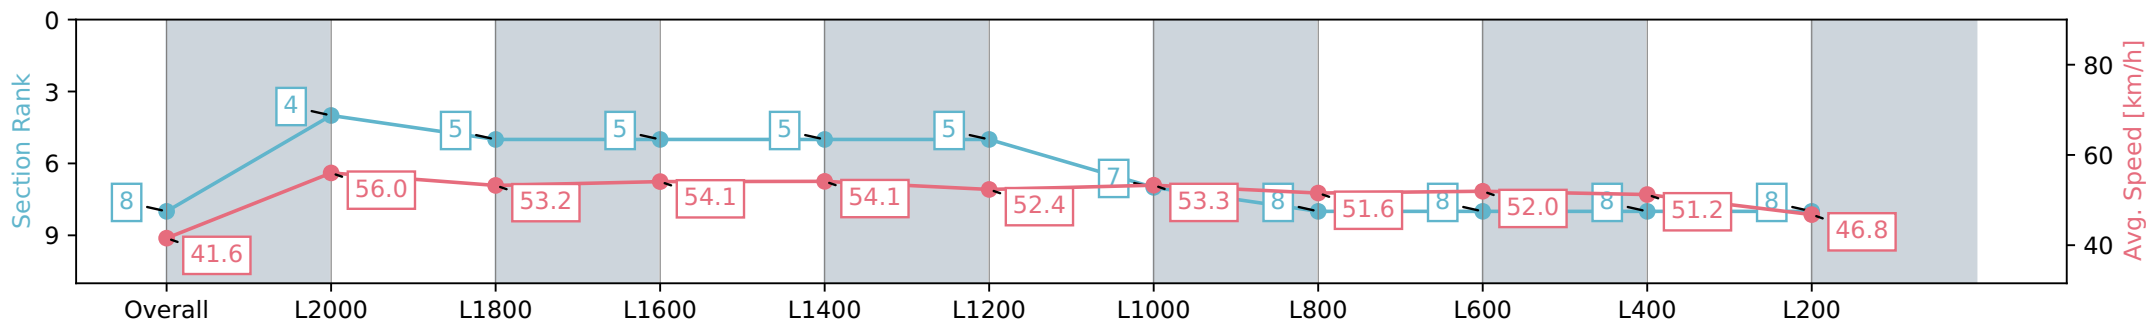

Sportsbet Gawler SA - Professional

Race 4: Adelaide Plains Bloodstock Class One Plate - 2132m

28 July 2024 - 3:00PM

Track Rating: Heavy 8, Weather: Overcast, Rail Position: +7m
800m-400m, +6m Remainder

Section	Overall	L2000	L1800	L1600	L1400	L1200	L1000	L800	L600	L400	L200
Section Times	2:29.74 [8] (0:11.45)	2:18.29 [4] (0:12.89)	2:05.40 [5] (0:13.63)	1:51.77 [5] (0:13.47)	1:38.30 [5] (0:13.35)	1:24.95 [5] (0:13.76)	1:11.19 [7] (0:13.64)	0:57.55 [8] (0:14.14)	0:43.41 [8] (0:14.02)	0:29.39 [8] (0:14.15)	0:15.24 [8] (0:15.24)
Average Speed [km/h]	41.6	56.0	53.2	54.1	54.1	52.4	53.3	51.6	52.0	51.2	46.8
Top Speed [km/h]	56.6	57.4	53.9	54.8	54.8	54.3	54.3	52.3	52.4	52.2	50.0
Avg. Dist. to Rail [m]	5.7	2.3	1.7	1.9	2.2	1.8	2.5	2.8	2.2	3.5	3.5
Avg. Stride Freq. [Hz]	2.2	2.3	2.2	2.2	2.2	2.2	2.2	2.2	2.2	2.2	2.1
Avg. Stride Length [m]	5.3	6.9	6.8	6.9	6.9	6.6	6.7	6.6	6.6	6.5	6.1

- [] Ranking at each section and finish
- :-:- No data available at this section
- NA No data available