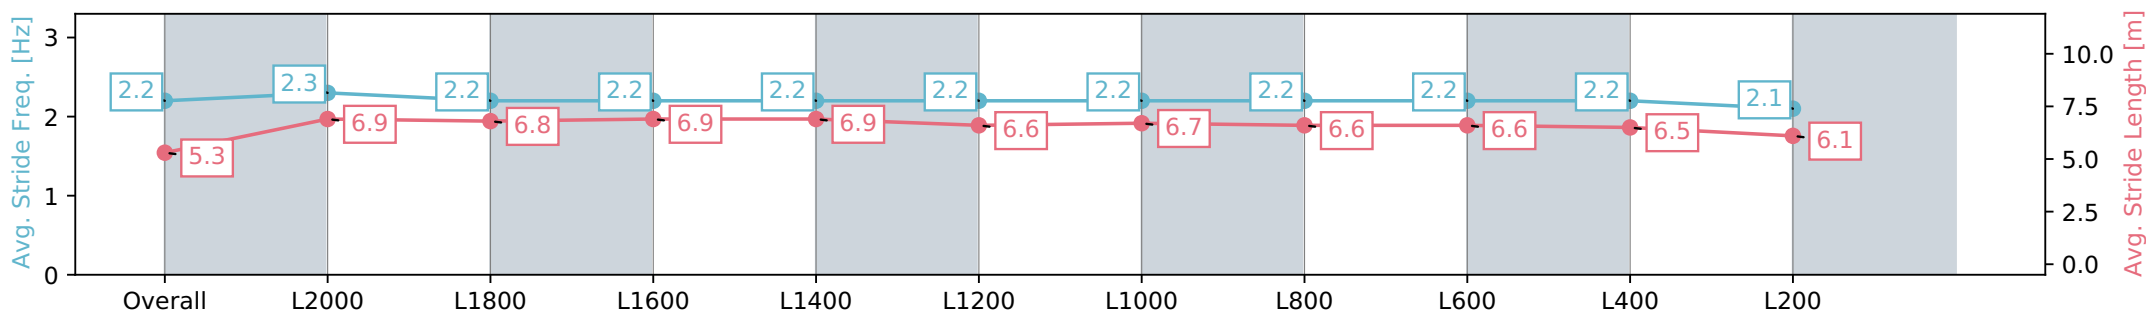

Sportsbet Gawler SA - Professional

Race 4: Adelaide Plains Bloodstock Class One Plate - 2132m

28 July 2024 - 3:00PM

Track Rating: Heavy 8, Weather: Overcast, Rail Position: +7m
800m-400m, +6m Remainder

Section	Overall	L2000	L1800	L1600	L1400	L1200	L1000	L800	L600	L400	L200
Section Times	2:29.74 [8] (0:11.45)	2:18.29 [4] (0:12.89)	2:05.40 [5] (0:13.63)	1:51.77 [5] (0:13.47)	1:38.30 [5] (0:13.35)	1:24.95 [5] (0:13.76)	1:11.19 [7] (0:13.64)	0:57.55 [8] (0:14.14)	0:43.41 [8] (0:14.02)	0:29.39 [8] (0:14.15)	0:15.24 [8] (0:15.24)
Average Speed [km/h]	41.6	56.0	53.2	54.1	54.1	52.4	53.3	51.6	52.0	51.2	46.8
Top Speed [km/h]	56.6	57.4	53.9	54.8	54.8	54.3	54.3	52.3	52.4	52.2	50.0
Avg. Dist. to Rail [m]	5.7	2.3	1.7	1.9	2.2	1.8	2.5	2.8	2.2	3.5	3.5
Avg. Stride Freq. [Hz]	2.2	2.3	2.2	2.2	2.2	2.2	2.2	2.2	2.2	2.2	2.1
Avg. Stride Length [m]	5.3	6.9	6.8	6.9	6.9	6.6	6.7	6.6	6.6	6.5	6.1

- [] Ranking at each section and finish
- :-:- No data available at this section
- NA No data available