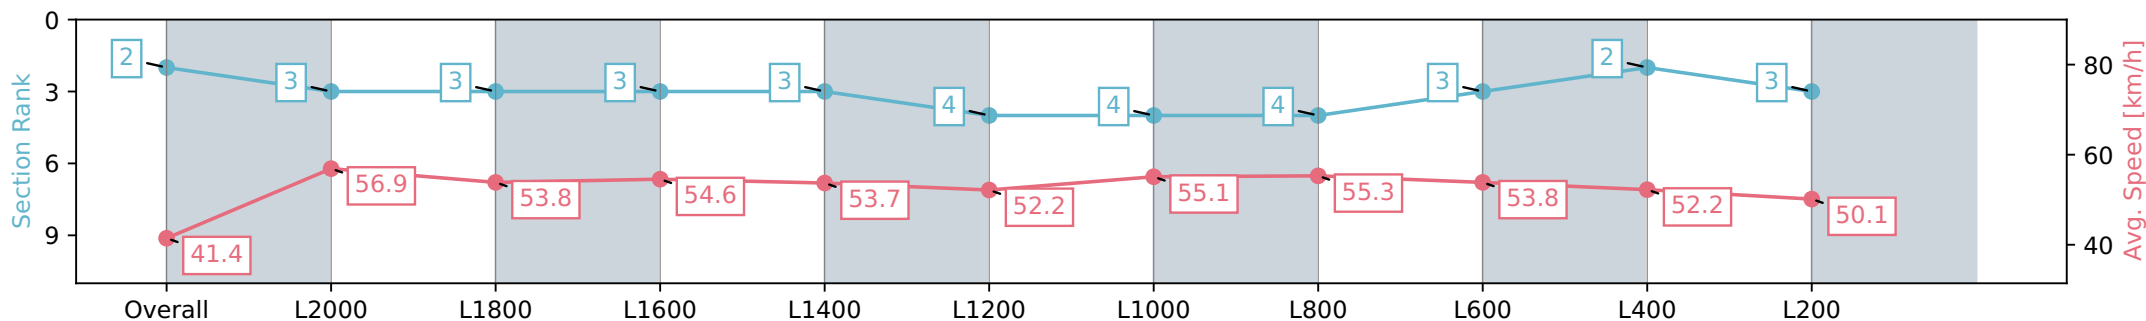

Sportsbet Gawler SA - Professional

Race 4: Adelaide Plains Bloodstock Class One Plate - 2132m

28 July 2024 - 3:00PM

Track Rating: Heavy 8, Weather: Overcast, Rail Position: +7m
800m-400m, +6m Remainder

Section	Overall	L2000	L1800	L1600	L1400	L1200	L1000	L800	L600	L400	L200
Section Times	2:26.16 [2] (0:11.40)	2:14.76 [3] (0:12.73)	2:02.03 [3] (0:13.52)	1:48.51 [3] (0:13.34)	1:35.17 [3] (0:13.48)	1:21.69 [4] (0:13.78)	1:07.91 [4] (0:13.18)	0:54.73 [4] (0:13.12)	0:41.61 [3] (0:13.49)	0:28.12 [2] (0:13.88)	0:14.24 [3] (0:14.24)
Average Speed [km/h]	41.4	56.9	53.8	54.6	53.7	52.2	55.1	55.3	53.8	52.2	50.1
Top Speed [km/h]	57.7	57.8	54.9	54.9	54.6	54.2	55.5	56.3	54.3	53.8	52.5
Avg. Dist. to Rail [m]	6.8	3.5	2.2	1.9	2.1	2.0	2.5	1.6	2.0	3.2	4.1
Avg. Stride Freq. [Hz]	2.3	2.5	2.4	2.4	2.4	2.4	2.4	2.5	2.4	2.4	2.4
Avg. Stride Length [m]	5.1	6.2	6.2	6.3	6.3	6.1	6.5	6.3	6.2	6.1	5.8