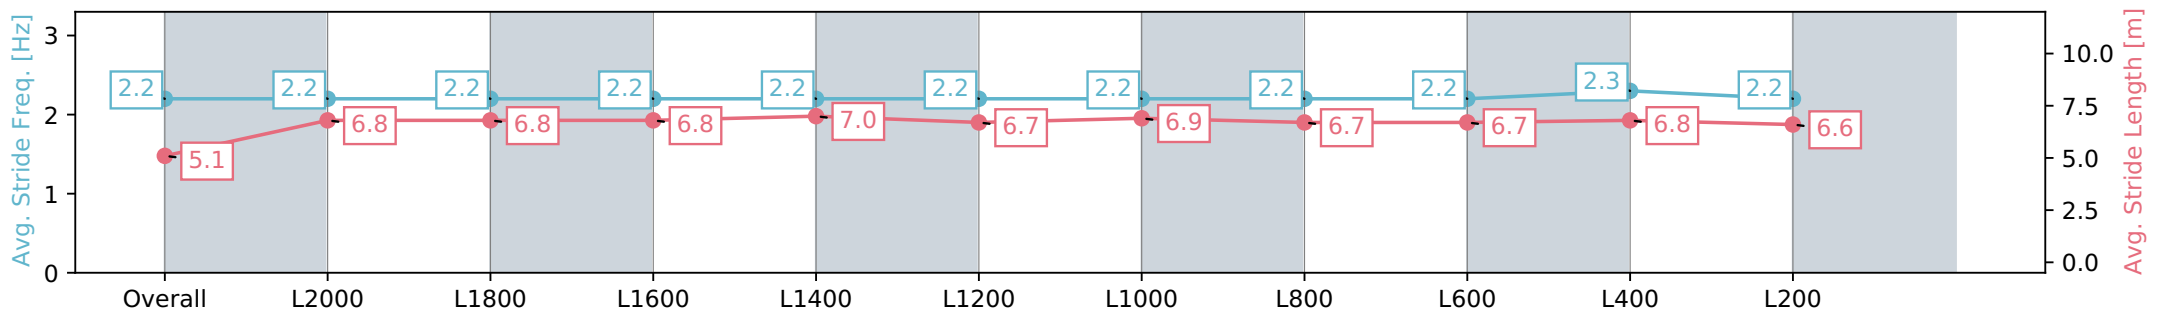

28 July 2024 - 3:00PM

Track Rating: Heavy 8, Weather: Overcast, Rail Position: +7m
800m-400m, +6m Remainder

Section	Overall	L2000	L1800	L1600	L1400	L1200	L1000	L800	L600	L400	L200
Section Times	2:25.25 [1] (0:11.63)	2:13.62 [7] (0:13.11)	2:00.51 [7] (0:13.64)	1:46.87 [7] (0:13.41)	1:33.46 [7] (0:13.02)	1:20.44 [6] (0:13.66)	1:06.78 [6] (0:13.47)	0:53.31 [7] (0:13.60)	0:39.71 [7] (0:13.38)	0:26.33 [7] (0:12.85)	0:13.48 [2] (0:13.48)
Average Speed [km/h]	41.1	55.0	53.1	53.8	55.4	52.7	53.9	53.5	54.3	56.7	53.1
Top Speed [km/h]	56.3	57.3	53.5	56.2	56.2	54.4	55.2	54.5	55.5	57.3	56.6
Avg. Dist. to Rail [m]	4.7	2.0	0.8	0.8	1.2	0.8	1.4	1.8	2.4	6.3	4.1
Avg. Stride Freq. [Hz]	2.2	2.2	2.2	2.2	2.2	2.2	2.2	2.2	2.2	2.3	2.2
Avg. Stride Length [m]	5.1	6.8	6.8	6.8	7.0	6.7	6.9	6.7	6.7	6.8	6.6