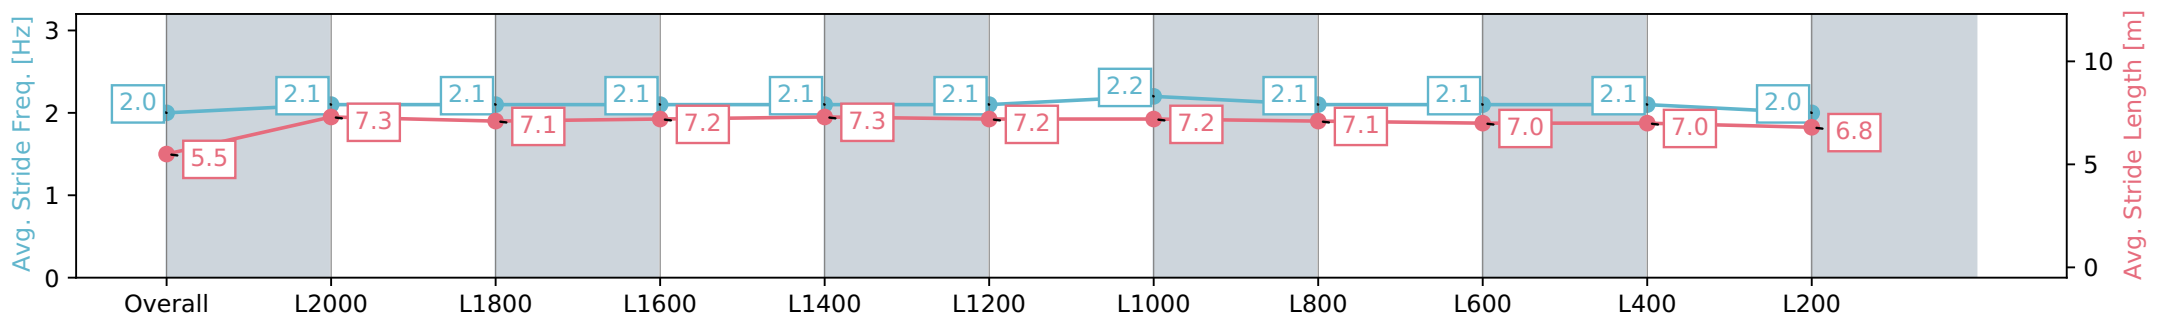

Horse/Jockey Name	BORISLAV/Callan Murray
Finish Rank	5
Fastest Section Time (Section)	0:13.00 (L2000)
Top Speed [km/h] (Section)	56.9 (L2000)
Race State	Finished

Sportsbet Gawler SA - Professional
Race 4: Adelaide Plains Bloodstock Class One Plate - 2132m
28 July 2024 - 3:00PM
Track Rating: Heavy 8, Weather: Overcast, Rail Position: +7m
800m-400m, +6m Remainder

Section	Overall	L2000	L1800	L1600	L1400	L1200	L1000	L800	L600	L400	L200
Section Times	2:26.73 [5] (0:11.96)	2:14.77 [8] (0:13.00)	2:01.77 [8] (0:13.76)	1:48.01 [8] (0:13.39)	1:34.62 [8] (0:13.23)	1:21.39 [8] (0:13.03)	1:08.36 [5] (0:13.00)	0:55.36 [3] (0:13.45)	0:41.91 [4] (0:13.89)	0:28.02 [5] (0:13.70)	0:14.32 [6] (0:14.32)
Average Speed [km/h]	39.8	55.4	53.0	54.3	54.6	55.4	56.0	54.7	52.7	53.0	49.9
Top Speed [km/h]	56.0	56.9	54.5	55.4	56.0	56.2	56.6	55.7	54.4	53.8	51.5
Avg. Dist. to Rail [m]	7.6	2.6	2.0	1.9	2.6	3.0	3.4	3.6	3.5	4.2	2.9
Avg. Stride Freq. [Hz]	2.0	2.1	2.1	2.1	2.1	2.1	2.2	2.1	2.1	2.1	2.0
Avg. Stride Length [m]	5.5	7.3	7.1	7.2	7.3	7.2	7.2	7.1	7.0	7.0	6.8

Report Created: Sun 28 July 2024 15:53:42 GMT+10 (Note: Timing is based on positional data)

- [ ] Ranking at each section and finish
- -:-:- No data available at this section
- NA No data available