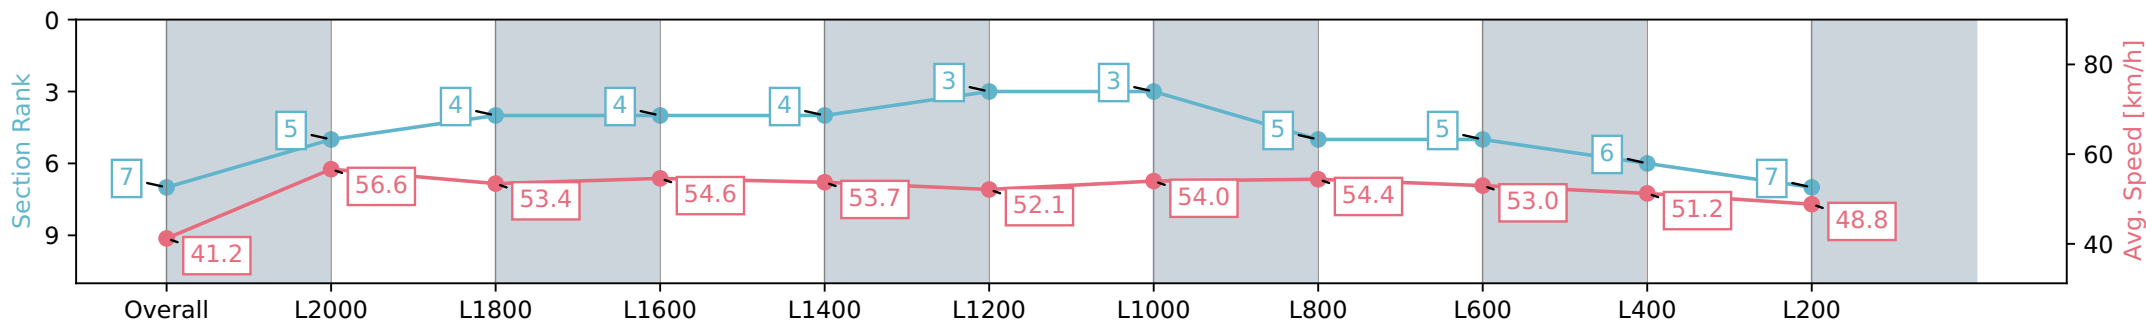

Sportsbet Gawler SA - Professional

Race 4: Adelaide Plains Bloodstock Class One Plate - 2132m

28 July 2024 - 3:00PM

Track Rating: Heavy 8, Weather: Overcast, Rail Position: +7m
800m-400m, +6m Remainder

Section	Overall	L2000	L1800	L1600	L1400	L1200	L1000	L800	L600	L400	L200
Section Times	2:27.48 [7] (0:11.56)	2:15.91 [5] (0:12.68)	2:03.23 [4] (0:13.51)	1:49.72 [4] (0:13.27)	1:36.45 [4] (0:13.44)	1:23.01 [3] (0:13.78)	1:09.23 [3] (0:13.42)	0:55.81 [5] (0:13.35)	0:42.46 [5] (0:13.70)	0:28.76 [6] (0:14.11)	0:14.65 [7] (0:14.65)
Average Speed [km/h]	41.2	56.6	53.4	54.6	53.7	52.1	54.0	54.4	53.0	51.2	48.8
Top Speed [km/h]	58.4	58.8	54.5	54.8	54.2	54.0	54.4	55.1	53.1	53.1	50.1
Avg. Dist. to Rail [m]	4.0	1.2	0.6	0.8	1.1	0.9	1.4	1.9	1.4	2.1	1.0
Avg. Stride Freq. [Hz]	2.2	2.3	2.2	2.3	2.2	2.2	2.2	2.3	2.3	2.2	2.2
Avg. Stride Length [m]	5.1	6.8	6.6	6.7	6.8	6.6	6.7	6.6	6.5	6.3	6.2