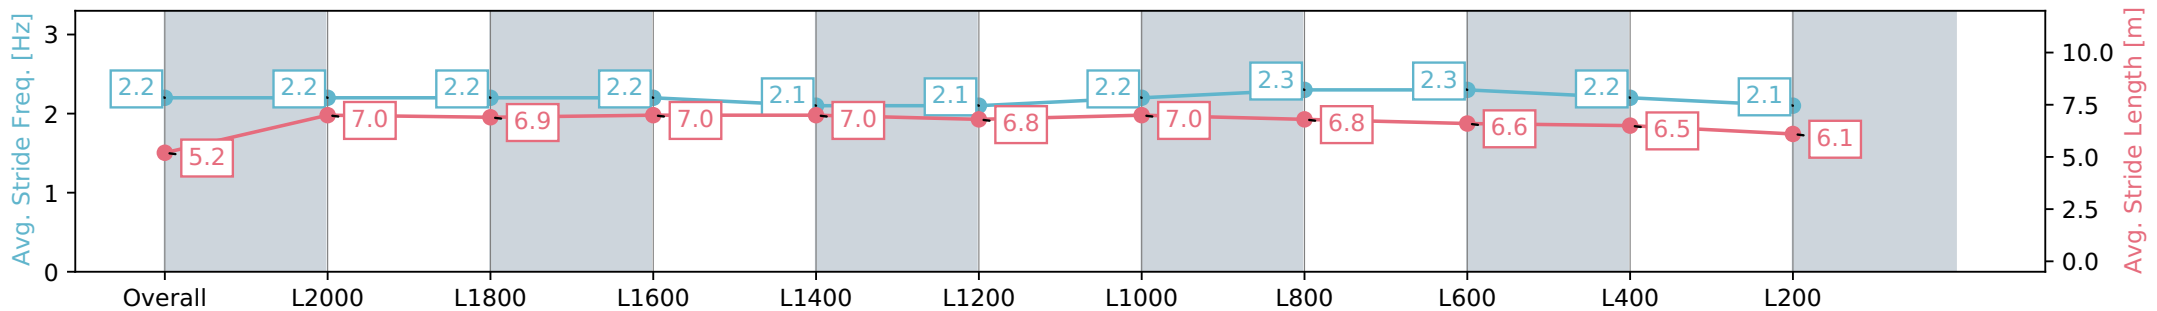

Sportsbet Gawler SA - Professional

Race 4: Adelaide Plains Bloodstock Class One Plate - 2132m

28 July 2024 - 3:00PM

Track Rating: Heavy 8, Weather: Overcast, Rail Position: +7m
800m-400m, +6m Remainder

Section	Overall	L2000	L1800	L1600	L1400	L1200	L1000	L800	L600	L400	L200
Section Times	2:27.46 [6] (0:11.26)	2:16.20 [2] (0:12.69)	2:03.51 [2] (0:13.36)	1:50.15 [2] (0:13.40)	1:36.75 [2] (0:13.49)	1:23.26 [2] (0:13.80)	1:09.46 [2] (0:13.14)	0:56.32 [2] (0:13.30)	0:43.02 [2] (0:13.61)	0:29.41 [3] (0:14.20)	0:15.21 [4] (0:15.21)
Average Speed [km/h]	42.2	56.8	54.4	54.3	53.7	52.2	55.2	55.1	53.7	51.2	47.0
Top Speed [km/h]	58.0	58.6	55.3	55.2	54.2	54.0	56.4	55.3	54.3	53.0	48.5
Avg. Dist. to Rail [m]	3.7	2.2	1.7	1.9	2.1	2.1	2.5	2.8	3.8	5.2	5.0
Avg. Stride Freq. [Hz]	2.2	2.2	2.2	2.2	2.1	2.1	2.2	2.3	2.3	2.2	2.1
Avg. Stride Length [m]	5.2	7.0	6.9	7.0	7.0	6.8	7.0	6.8	6.6	6.5	6.1

- [] Ranking at each section and finish
- :-:- No data available at this section
- NA No data available

Horse/Jockey Name	BLACK MARMALADE/Zoe Lloyd
Finish Rank	7
Fastest Section Time (Section)	0:12.68 (L2000)
Top Speed [km/h] (Section)	58.8 (L2000)
Race State	Finished