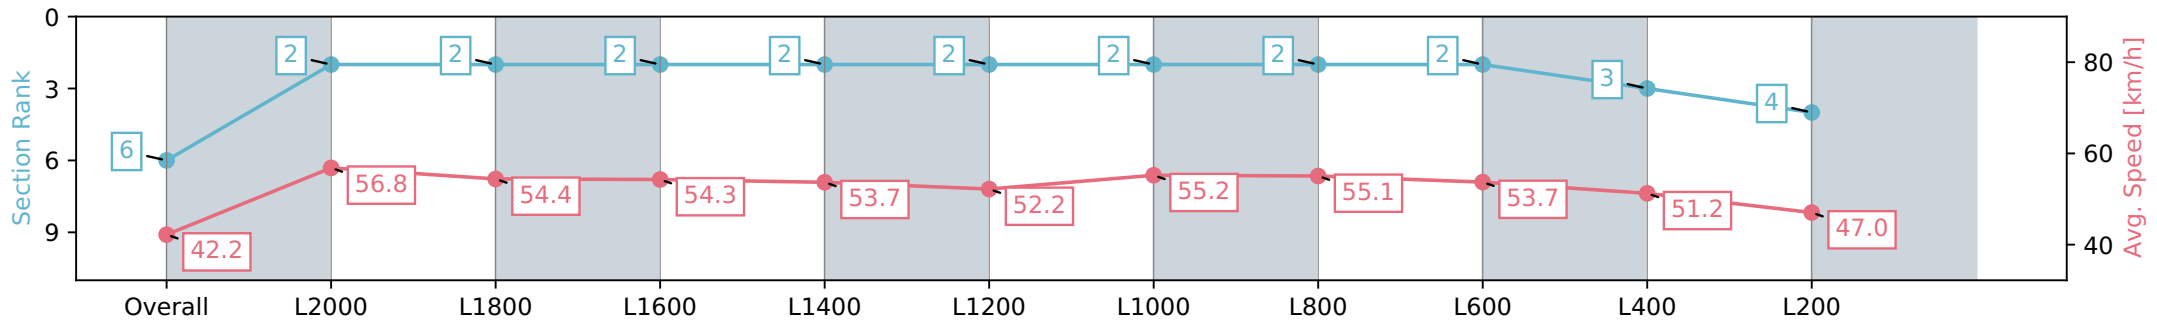

Report Created: Sun 28 July 2024 15:53:42 GMT+10 (Note: Timing is based on positional data)

- [] Ranking at each section and finish
- :-:- No data available at this section
- NA No data available

Horse/Jockey Name	ABSOLUTELY STOKED/Taylor Johnstone
Finish Rank	6
Fastest Section Time (Section)	0:12.69 (L2000)
Top Speed [km/h] (Section)	58.6 (L2000)
Race State	Finished

Sportsbet Gawler SA - Professional

Race 4: Adelaide Plains Bloodstock Class One Plate - 2132m

28 July 2024 - 3:00PM

Track Rating: Heavy 8, Weather: Overcast, Rail Position: +7m
800m-400m, +6m Remainder

Section	Overall	L2000	L1800	L1600	L1400	L1200	L1000	L800	L600	L400	L200
Section Times	2:27.46 [6] (0:11.26)	2:16.20 [2] (0:12.69)	2:03.51 [2] (0:13.36)	1:50.15 [2] (0:13.40)	1:36.75 [2] (0:13.49)	1:23.26 [2] (0:13.80)	1:09.46 [2] (0:13.14)	0:56.32 [2] (0:13.30)	0:43.02 [2] (0:13.61)	0:29.41 [3] (0:14.20)	0:15.21 [4] (0:15.21)
Average Speed [km/h]	42.2	56.8	54.4	54.3	53.7	52.2	55.2	55.1	53.7	51.2	47.0
Top Speed [km/h]	58.0	58.6	55.3	55.2	54.2	54.0	56.4	55.3	54.3	53.0	48.5
Avg. Dist. to Rail [m]	3.7	2.2	1.7	1.9	2.1	2.1	2.5	2.8	3.8	5.2	5.0
Avg. Stride Freq. [Hz]	2.2	2.2	2.2	2.2	2.1	2.1	2.2	2.3	2.3	2.2	2.1
Avg. Stride Length [m]	5.2	7.0	6.9	7.0	7.0	6.8	7.0	6.8	6.6	6.5	6.1

- [] Ranking at each section and finish
- :-:- No data available at this section
- NA No data available

Horse/Jockey Name	BLACK MARMALADE/Zoe Lloyd
Finish Rank	7
Fastest Section Time (Section)	0:12.68 (L2000)
Top Speed [km/h] (Section)	58.8 (L2000)
Race State	Finished