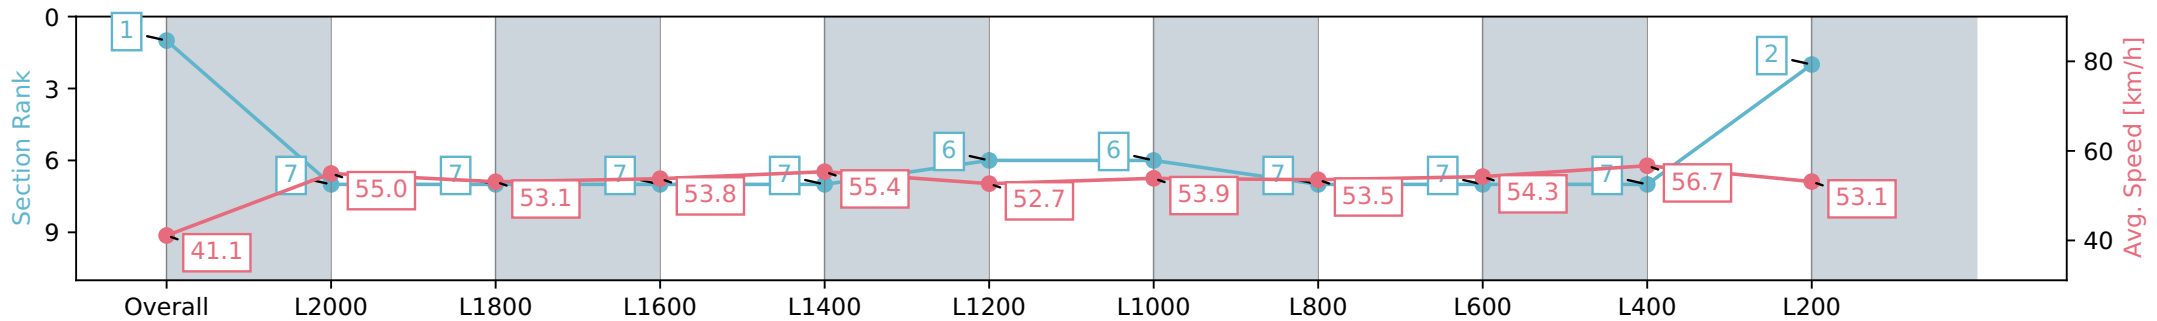

28 July 2024 - 3:00PM

Track Rating: Heavy 8, Weather: Overcast, Rail Position: +7m
800m-400m, +6m Remainder

Section	Overall	L2000	L1800	L1600	L1400	L1200	L1000	L800	L600	L400	L200
Section Times	2:25.25 [1] (0:11.63)	2:13.62 [7] (0:13.11)	2:00.51 [7] (0:13.64)	1:46.87 [7] (0:13.41)	1:33.46 [7] (0:13.02)	1:20.44 [6] (0:13.66)	1:06.78 [6] (0:13.47)	0:53.31 [7] (0:13.60)	0:39.71 [7] (0:13.38)	0:26.33 [7] (0:12.85)	0:13.48 [2] (0:13.48)
Average Speed [km/h]	41.1	55.0	53.1	53.8	55.4	52.7	53.9	53.5	54.3	56.7	53.1
Top Speed [km/h]	56.3	57.3	53.5	56.2	56.2	54.4	55.2	54.5	55.5	57.3	56.6
Avg. Dist. to Rail [m]	4.7	2.0	0.8	0.8	1.2	0.8	1.4	1.8	2.4	6.3	4.1
Avg. Stride Freq. [Hz]	2.2	2.2	2.2	2.2	2.2	2.2	2.2	2.2	2.2	2.3	2.2
Avg. Stride Length [m]	5.1	6.8	6.8	6.8	7.0	6.7	6.9	6.7	6.7	6.8	6.6