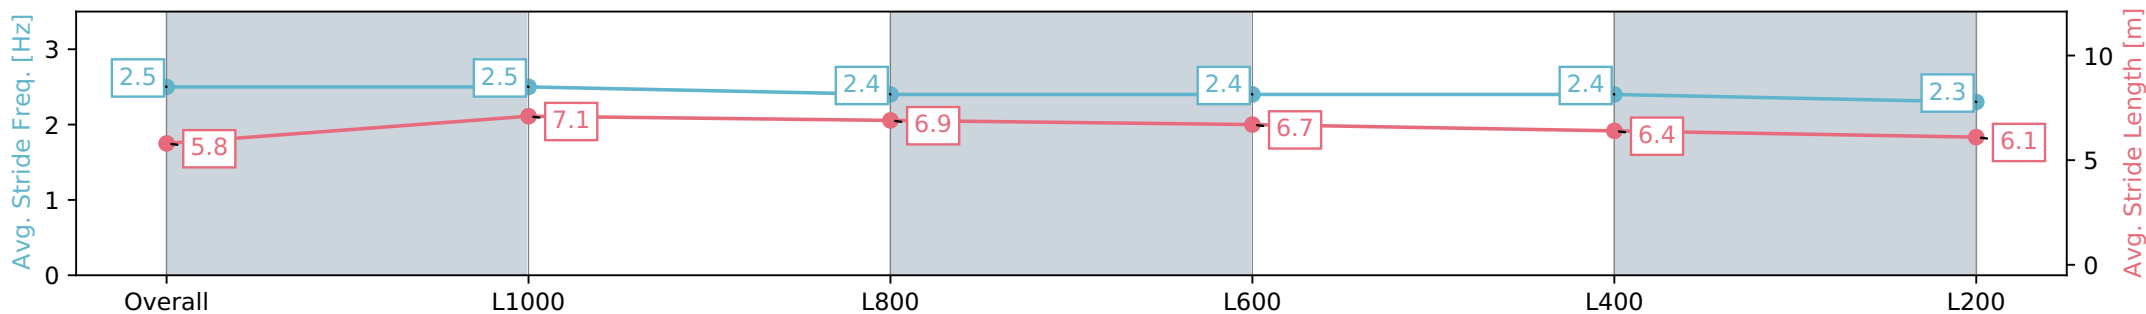

Section	Overall	L1000	L800	L600	L400	L200
Section Times	1:17.28 [5] (0:14.16)	1:03.12 [2] (0:11.34)	0:51.78 [4] (0:11.99)	0:39.79 [3] (0:12.52)	0:27.27 [3] (0:13.05)	0:14.22 [4] (0:14.22)
Average Speed [km/h]	51.0	63.7	60.2	57.5	55.3	50.9
Top Speed [km/h]	64.9	65.2	63.3	59.3	57.8	52.7
Avg. Dist. to Rail [m]	3.4	1.8	0.6	0.3	1.8	1.8
Avg. Stride Freq. [Hz]	2.5	2.5	2.4	2.4	2.4	2.3
Avg. Stride Length [m]	5.8	7.1	6.9	6.7	6.4	6.1