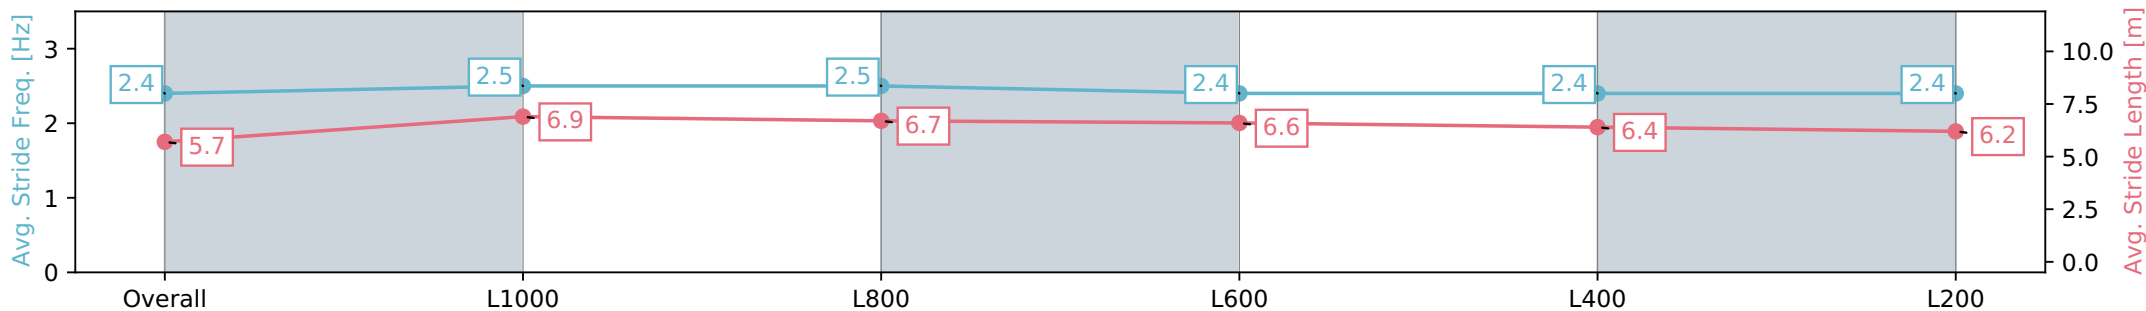

Section	Overall	L1000	L800	L600	L400	L200
Section Times	1:17.44 [6] (0:14.38)	1:03.06 [6] (0:11.52)	0:51.54 [7] (0:12.31)	0:39.23 [8] (0:12.51)	0:26.72 [8] (0:13.18)	0:13.54 [7] (0:13.54)
Average Speed [km/h]	50.1	62.9	59.6	58.3	55.0	53.6
Top Speed [km/h]	65.9	63.6	60.8	59.8	56.7	56.1
Avg. Dist. to Rail [m]	10.0	3.2	2.8	2.7	5.4	4.9
Avg. Stride Freq. [Hz]	2.4	2.5	2.5	2.4	2.4	2.4
Avg. Stride Length [m]	5.7	6.9	6.7	6.6	6.4	6.2