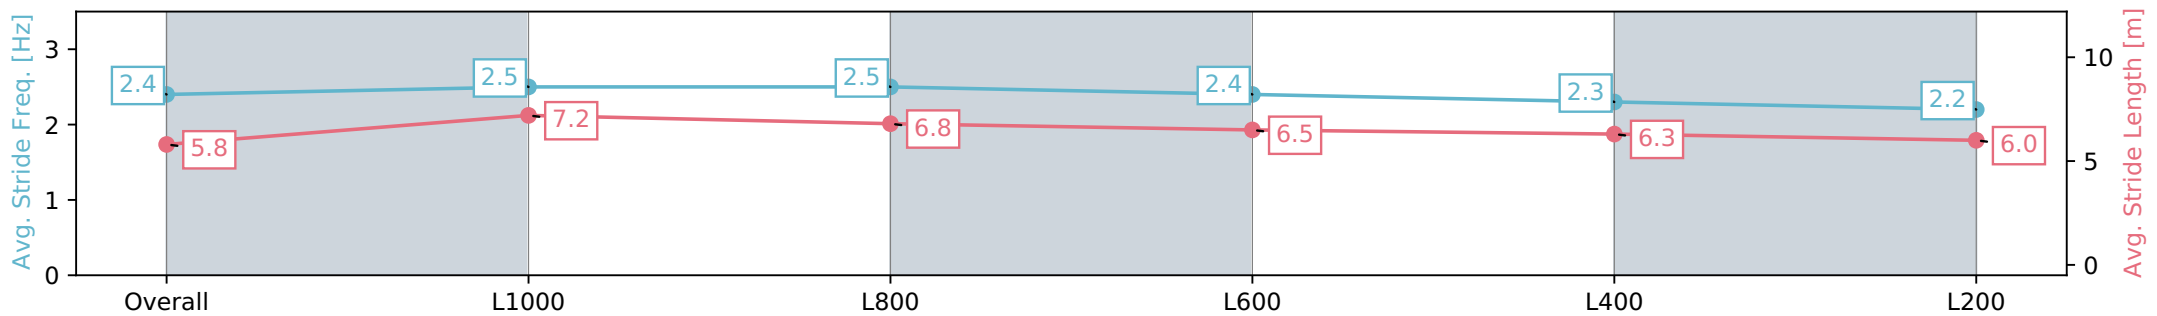

Sportsbet Gawler SA - Professional

Race 3: 2024 Gawler Cup Tickets on Sale Now Maiden Plate - 1200m

28 July 2024 - 2:20PM

Track Rating: Heavy 8, Weather: Overcast, Rail Position: +7m  
800m-400m, +6m Remainder

Section	Overall	L1000	L800	L600	L400	L200
Section Times	1:18.44 [9] (0:14.16)	1:04.28 [2] (0:11.03)	0:53.25 [2] (0:11.91)	0:41.34 [1] (0:12.57)	0:28.76 [1] (0:13.67)	0:15.09 [6] (0:15.09)
Average Speed [km/h]	50.9	65.3	60.2	57.3	52.8	48.0
Top Speed [km/h]	67.0	67.2	62.2	58.6	56.3	49.8
Avg. Dist. to Rail [m]	4.7	1.5	0.7	0.8	1.6	2.7
Avg. Stride Freq. [Hz]	2.4	2.5	2.5	2.4	2.3	2.2
Avg. Stride Length [m]	5.8	7.2	6.8	6.5	6.3	6.0