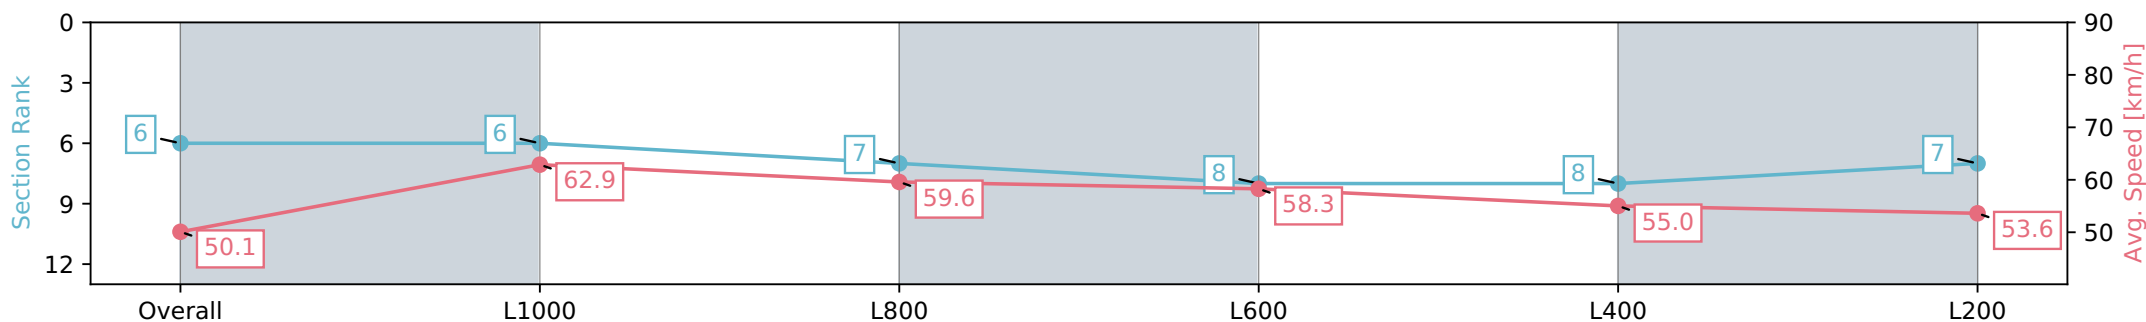

Section	Overall	L1000	L800	L600	L400	L200
Section Times	1:17.44 [6] (0:14.38)	1:03.06 [6] (0:11.52)	0:51.54 [7] (0:12.31)	0:39.23 [8] (0:12.51)	0:26.72 [8] (0:13.18)	0:13.54 [7] (0:13.54)
Average Speed [km/h]	50.1	62.9	59.6	58.3	55.0	53.6
Top Speed [km/h]	65.9	63.6	60.8	59.8	56.7	56.1
Avg. Dist. to Rail [m]	10.0	3.2	2.8	2.7	5.4	4.9
Avg. Stride Freq. [Hz]	2.4	2.5	2.5	2.4	2.4	2.4
Avg. Stride Length [m]	5.7	6.9	6.7	6.6	6.4	6.2