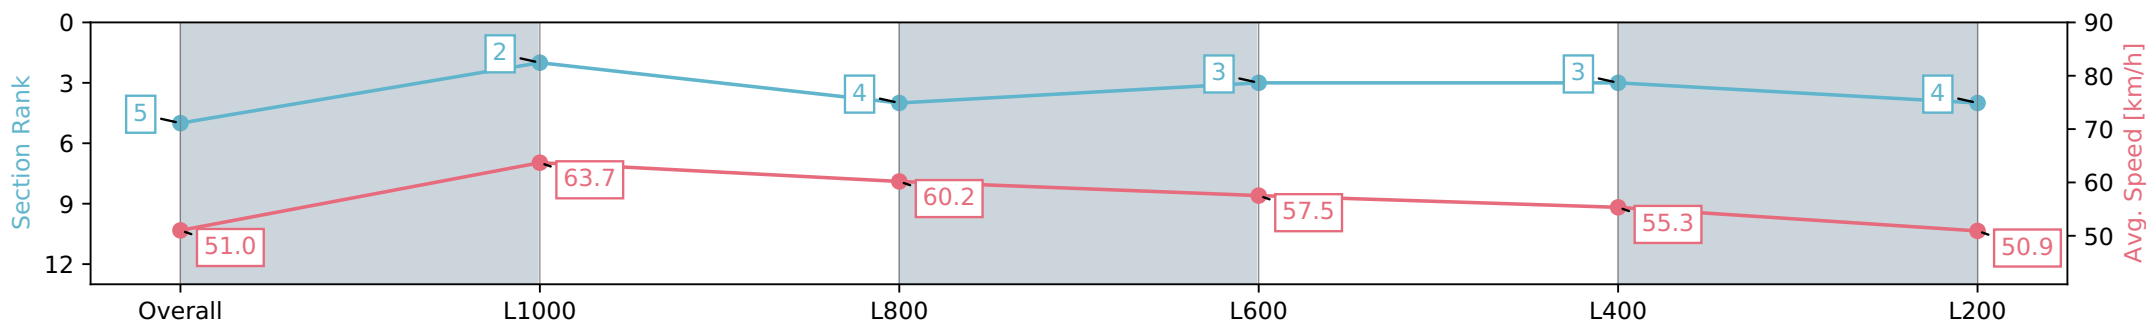

Section	Overall	L1000	L800	L600	L400	L200
Section Times	1:17.28 [5] (0:14.16)	1:03.12 [2] (0:11.34)	0:51.78 [4] (0:11.99)	0:39.79 [3] (0:12.52)	0:27.27 [3] (0:13.05)	0:14.22 [4] (0:14.22)
Average Speed [km/h]	51.0	63.7	60.2	57.5	55.3	50.9
Top Speed [km/h]	64.9	65.2	63.3	59.3	57.8	52.7
Avg. Dist. to Rail [m]	3.4	1.8	0.6	0.3	1.8	1.8
Avg. Stride Freq. [Hz]	2.5	2.5	2.4	2.4	2.4	2.3
Avg. Stride Length [m]	5.8	7.1	6.9	6.7	6.4	6.1