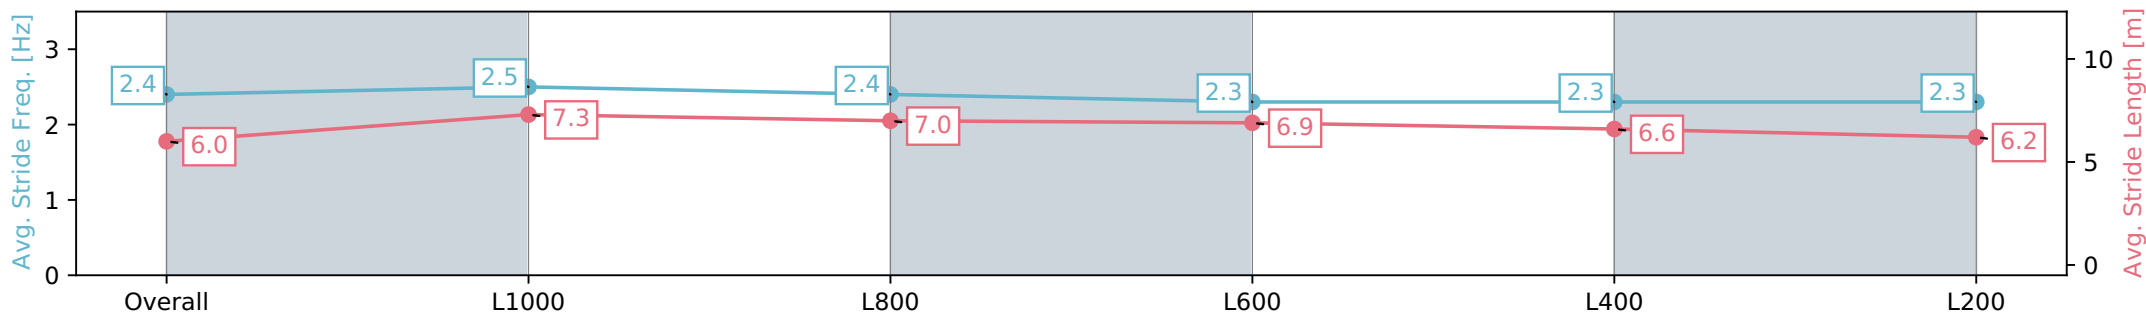

Section	Overall	L1000	L800	L600	L400	L200
Section Times	1:16.94 [3] (0:14.11)	1:02.83 [1] (0:11.06)	0:51.77 [1] (0:12.00)	0:39.77 [2] (0:12.53)	0:27.24 [2] (0:13.12)	0:14.12 [2] (0:14.12)
Average Speed [km/h]	51.2	65.3	60.3	57.9	55.3	51.2
Top Speed [km/h]	66.1	66.2	62.6	59.0	57.0	54.0
Avg. Dist. to Rail [m]	6.1	2.7	1.0	1.4	2.9	3.6
Avg. Stride Freq. [Hz]	2.4	2.5	2.4	2.3	2.3	2.3
Avg. Stride Length [m]	6.0	7.3	7.0	6.9	6.6	6.2