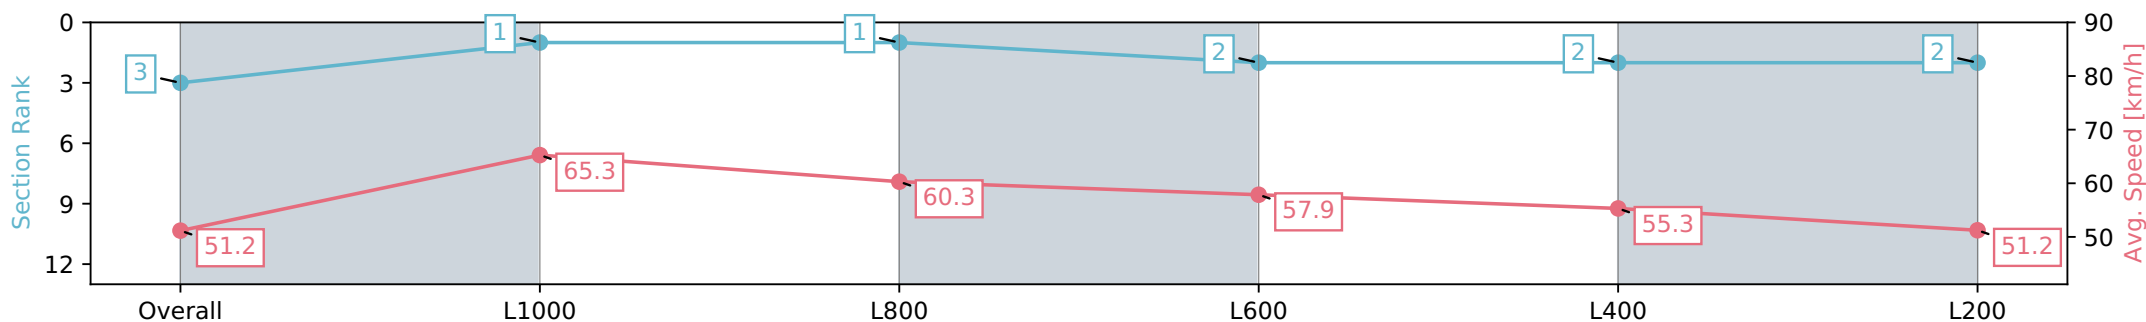

Section	Overall	L1000	L800	L600	L400	L200
Section Times	1:16.94 [3] (0:14.11)	1:02.83 [1] (0:11.06)	0:51.77 [1] (0:12.00)	0:39.77 [2] (0:12.53)	0:27.24 [2] (0:13.12)	0:14.12 [2] (0:14.12)
Average Speed [km/h]	51.2	65.3	60.3	57.9	55.3	51.2
Top Speed [km/h]	66.1	66.2	62.6	59.0	57.0	54.0
Avg. Dist. to Rail [m]	6.1	2.7	1.0	1.4	2.9	3.6
Avg. Stride Freq. [Hz]	2.4	2.5	2.4	2.3	2.3	2.3
Avg. Stride Length [m]	6.0	7.3	7.0	6.9	6.6	6.2