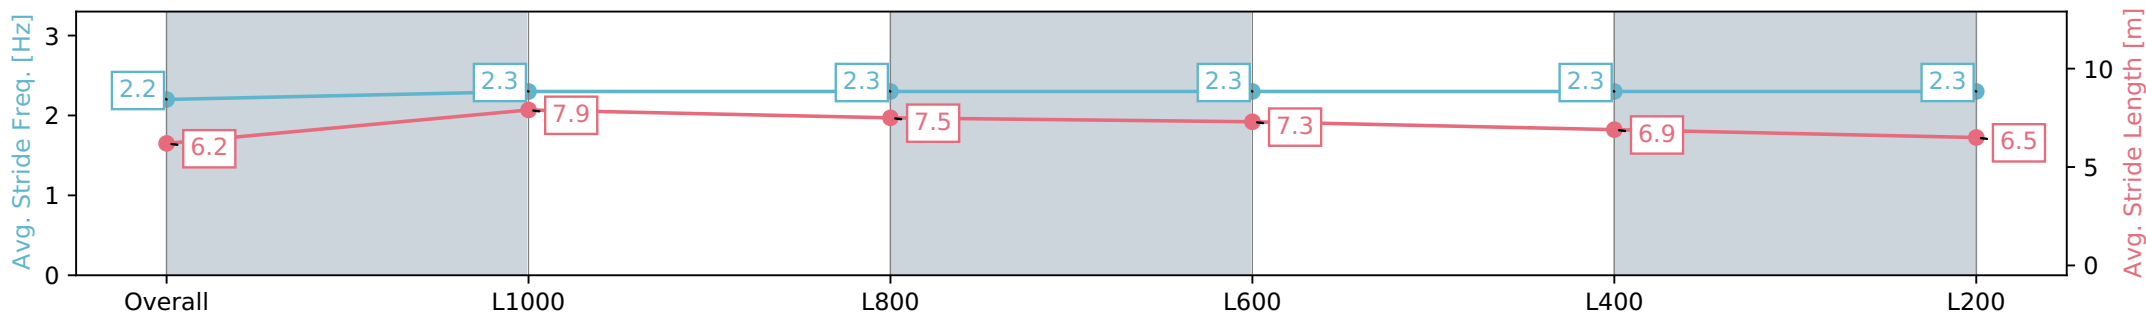

Section	Overall	L1000	L800	L600	L400	L200
Section Times	1:16.44 [2] (0:14.51)	1:01.93 [7] (0:11.13)	0:50.80 [5] (0:12.01)	0:38.79 [4] (0:12.38)	0:26.41 [4] (0:12.69)	0:13.72 [1] (0:13.72)
Average Speed [km/h]	49.6	65.3	61.2	58.9	57.2	53.0
Top Speed [km/h]	65.4	65.8	63.5	59.7	60.2	55.2
Avg. Dist. to Rail [m]	8.4	3.3	2.9	2.6	6.0	5.4
Avg. Stride Freq. [Hz]	2.2	2.3	2.3	2.3	2.3	2.3
Avg. Stride Length [m]	6.2	7.9	7.5	7.3	6.9	6.5