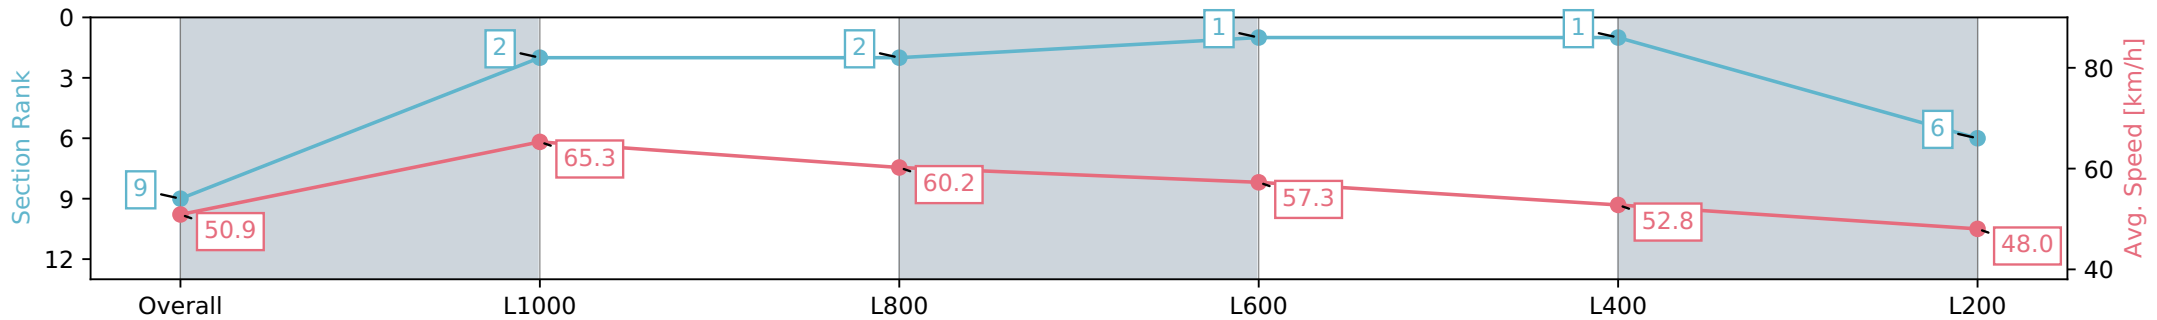

Sportsbet Gawler SA - Professional

Race 3: 2024 Gawler Cup Tickets on Sale Now Maiden Plate - 1200m

28 July 2024 - 2:20PM

Track Rating: Heavy 8, Weather: Overcast, Rail Position: +7m  
800m-400m, +6m Remainder

Section	Overall	L1000	L800	L600	L400	L200
Section Times	1:18.44 [9] (0:14.16)	1:04.28 [2] (0:11.03)	0:53.25 [2] (0:11.91)	0:41.34 [1] (0:12.57)	0:28.76 [1] (0:13.67)	0:15.09 [6] (0:15.09)
Average Speed [km/h]	50.9	65.3	60.2	57.3	52.8	48.0
Top Speed [km/h]	67.0	67.2	62.2	58.6	56.3	49.8
Avg. Dist. to Rail [m]	4.7	1.5	0.7	0.8	1.6	2.7
Avg. Stride Freq. [Hz]	2.4	2.5	2.5	2.4	2.3	2.2
Avg. Stride Length [m]	5.8	7.2	6.8	6.5	6.3	6.0