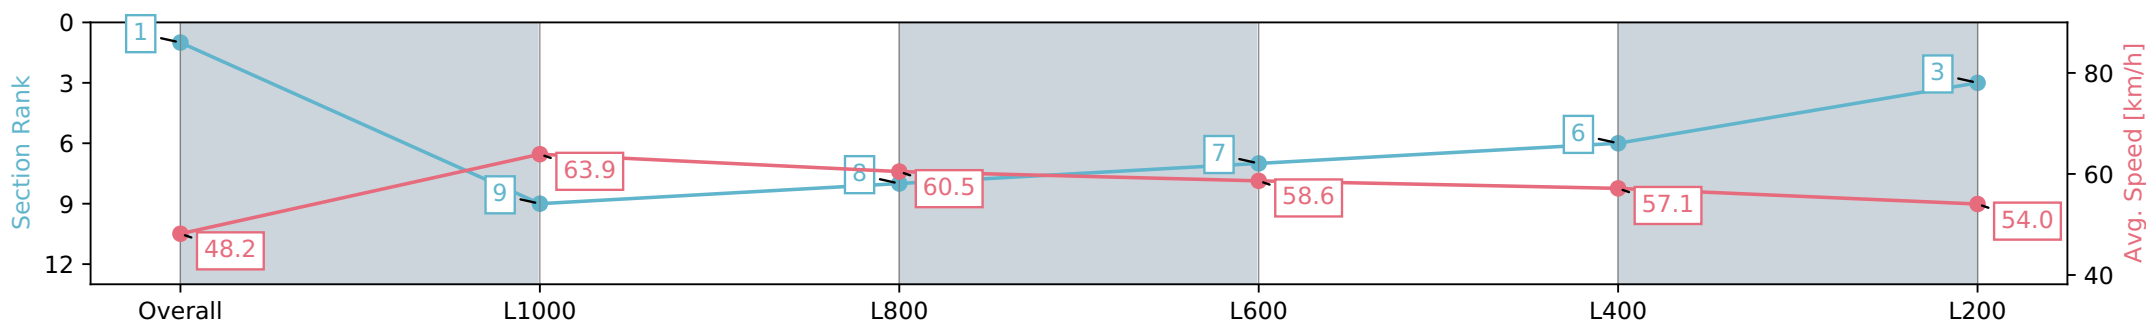

Race 3: 2024 Gawler Cup Tickets on Sale Now Maiden Plate - 1200m

28 July 2024 - 2:20PM

Track Rating: Heavy 8, Weather: Overcast, Rail Position: +7m  
800m-400m, +6m Remainder

Section	Overall	L1000	L800	L600	L400	L200
Section Times	1:16.42 [1] (0:14.95)	1:01.47 [9] (0:11.23)	0:50.24 [8] (0:11.83)	0:38.41 [7] (0:12.33)	0:26.08 [6] (0:12.70)	0:13.38 [3] (0:13.38)
Average Speed [km/h]	48.2	63.9	60.5	58.6	57.1	54.0
Top Speed [km/h]	66.0	65.9	61.8	60.0	58.1	55.6
Avg. Dist. to Rail [m]	7.7	1.2	1.2	1.1	4.7	6.7
Avg. Stride Freq. [Hz]	2.3	2.3	2.3	2.3	2.3	2.3
Avg. Stride Length [m]	6.0	7.6	7.2	7.0	6.9	6.6