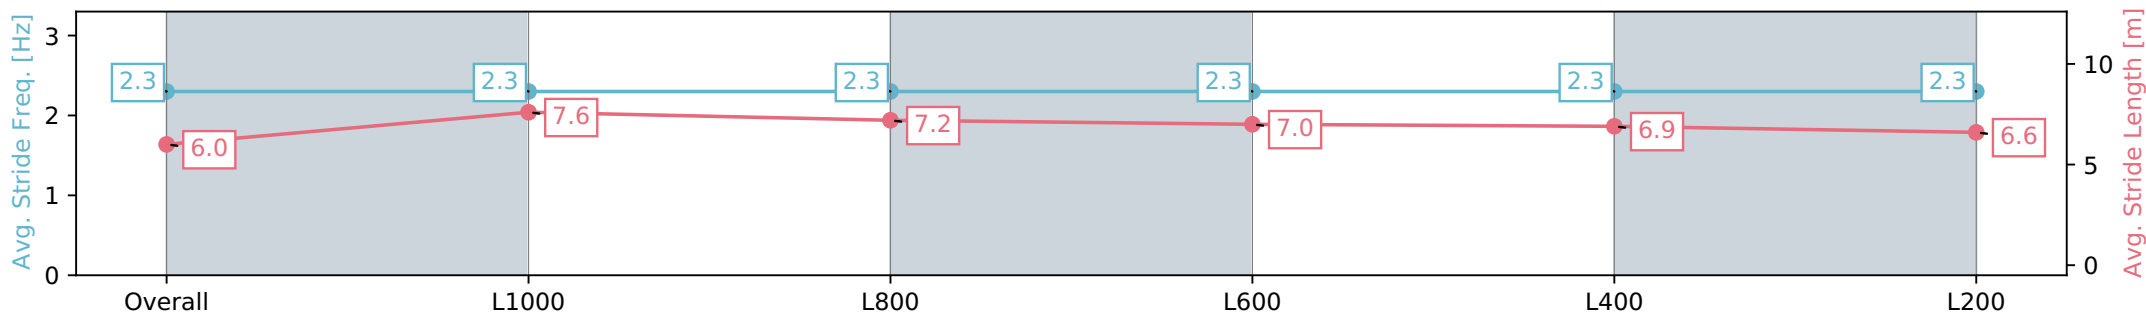

Race 3: 2024 Gawler Cup Tickets on Sale Now Maiden Plate - 1200m

28 July 2024 - 2:20PM

Track Rating: Heavy 8, Weather: Overcast, Rail Position: +7m  
800m-400m, +6m Remainder

Section	Overall	L1000	L800	L600	L400	L200
Section Times	1:16.42 [1] (0:14.95)	1:01.47 [9] (0:11.23)	0:50.24 [8] (0:11.83)	0:38.41 [7] (0:12.33)	0:26.08 [6] (0:12.70)	0:13.38 [3] (0:13.38)
Average Speed [km/h]	48.2	63.9	60.5	58.6	57.1	54.0
Top Speed [km/h]	66.0	65.9	61.8	60.0	58.1	55.6
Avg. Dist. to Rail [m]	7.7	1.2	1.2	1.1	4.7	6.7
Avg. Stride Freq. [Hz]	2.3	2.3	2.3	2.3	2.3	2.3
Avg. Stride Length [m]	6.0	7.6	7.2	7.0	6.9	6.6