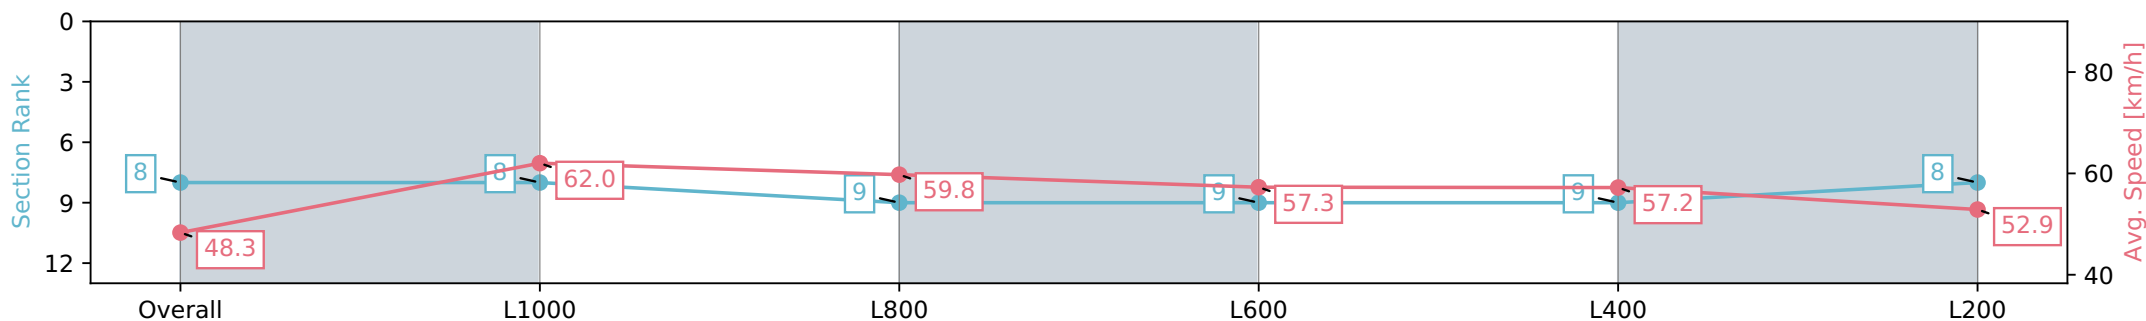

Horse/Jockey Name	ZOUNORMOUS/Nichola Yuen
Finish Rank	8
Fastest Section Time (Section)	0:11.68 (L1000)
Top Speed [km/h] (Section)	64.3 (Overall)
Race State	Finished

Sportsbet Gawler SA - Professional

Race 3: 2024 Gawler Cup Tickets on Sale Now Maiden Plate - 1200m

28 July 2024 - 2:20PM

Track Rating: Heavy 8, Weather: Overcast, Rail Position: +7m
800m-400m, +6m Remainder

Section	Overall	L1000	L800	L600	L400	L200
Section Times	1:17.69 [8] (0:14.86)	1:02.83 [8] (0:11.68)	0:51.15 [9] (0:12.17)	0:38.98 [9] (0:12.65)	0:26.33 [9] (0:12.64)	0:13.69 [8] (0:13.69)
Average Speed [km/h]	48.3	62.0	59.8	57.3	57.2	52.9
Top Speed [km/h]	64.3	62.3	61.0	58.7	57.7	55.5
Avg. Dist. to Rail [m]	1.3	1.5	1.8	1.5	1.8	2.9
Avg. Stride Freq. [Hz]	2.2	2.4	2.4	2.3	2.3	2.3
Avg. Stride Length [m]	5.9	7.2	6.9	6.8	6.8	6.4

- [ ] Ranking at each section and finish
- -:-:- No data available at this section
- NA No data available