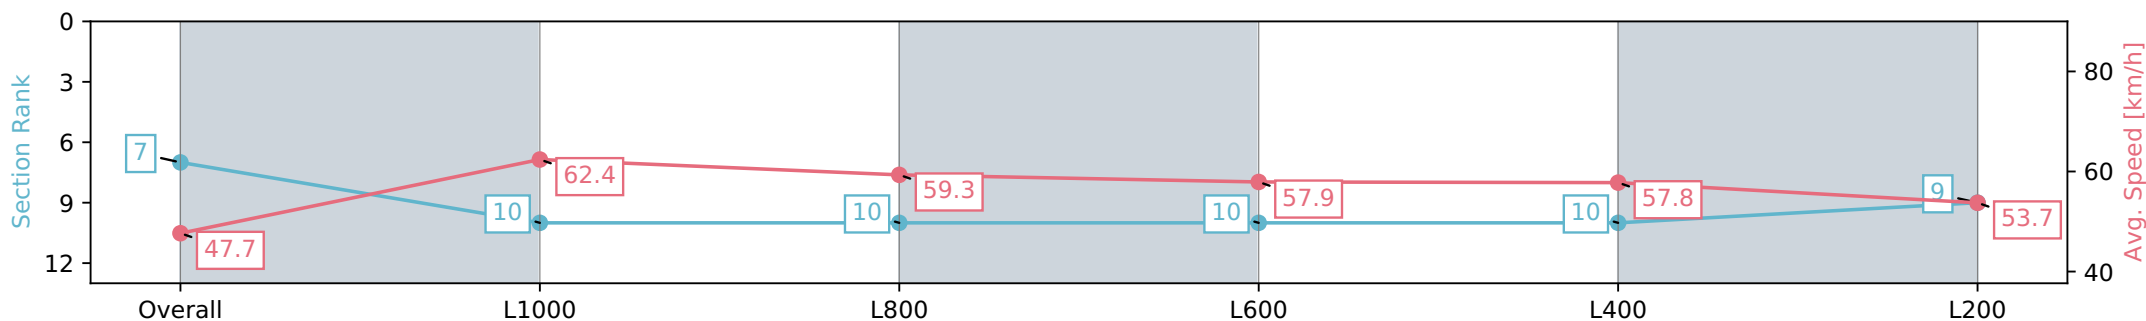

Section	Overall	L1000	L800	L600	L400	L200
Section Times	1:17.60 [7] (0:15.09)	1:02.51 [10] (0:11.64)	0:50.87 [10] (0:12.33)	0:38.54 [10] (0:12.54)	0:26.00 [10] (0:12.52)	0:13.48 [9] (0:13.48)
Average Speed [km/h]	47.7	62.4	59.3	57.9	57.8	53.7
Top Speed [km/h]	62.9	62.7	60.9	58.5	59.6	56.1
Avg. Dist. to Rail [m]	5.9	2.5	2.5	2.2	3.2	4.8
Avg. Stride Freq. [Hz]	2.4	2.5	2.4	2.4	2.4	2.3
Avg. Stride Length [m]	5.6	6.9	6.8	6.8	6.7	6.5