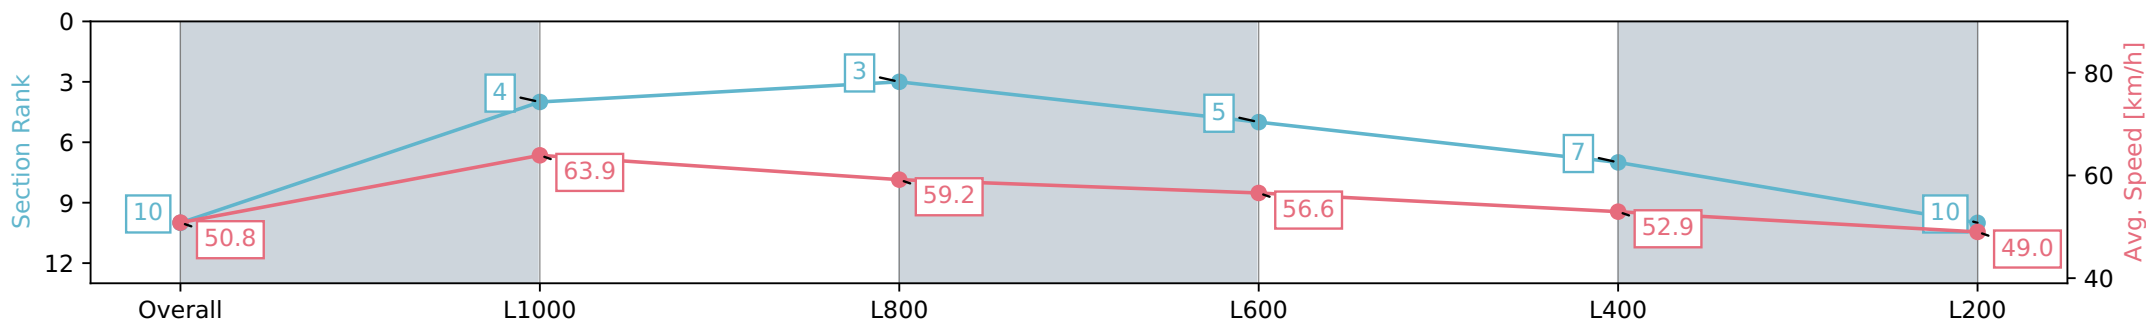

Horse/Jockey Name	GOOD PAR/Anna Jordsjo
Finish Rank	10
Fastest Section Time (Section)	0:11.25 (L1000)
Top Speed [km/h] (Section)	64.9 (Overall)
Race State	Finished

Sportsbet Gawler SA - Professional

Race 3: 2024 Gawler Cup Tickets on Sale Now Maiden Plate - 1200m

28 July 2024 - 2:20PM

Track Rating: Heavy 8, Weather: Overcast, Rail Position: +7m
800m-400m, +6m Remainder

Section	Overall	L1000	L800	L600	L400	L200
Section Times	1:18.89 [10] (0:14.20)	1:04.69 [4] (0:11.25)	0:53.44 [3] (0:12.21)	0:41.23 [5] (0:12.78)	0:28.45 [7] (0:13.70)	0:14.75 [10] (0:14.75)
Average Speed [km/h]	50.8	63.9	59.2	56.6	52.9	49.0
Top Speed [km/h]	64.7	64.9	61.4	57.7	55.7	51.4
Avg. Dist. to Rail [m]	1.5	0.8	0.5	1.2	4.1	6.4
Avg. Stride Freq. [Hz]	2.4	2.5	2.4	2.4	2.3	2.2
Avg. Stride Length [m]	5.9	7.1	6.9	6.7	6.5	6.1

Report Created: Sun 28 July 2024 15:04:49 GMT+10 (Note: Timing is based on positional data)

- [ ] Ranking at each section and finish
- -:-:- No data available at this section
- NA No data available