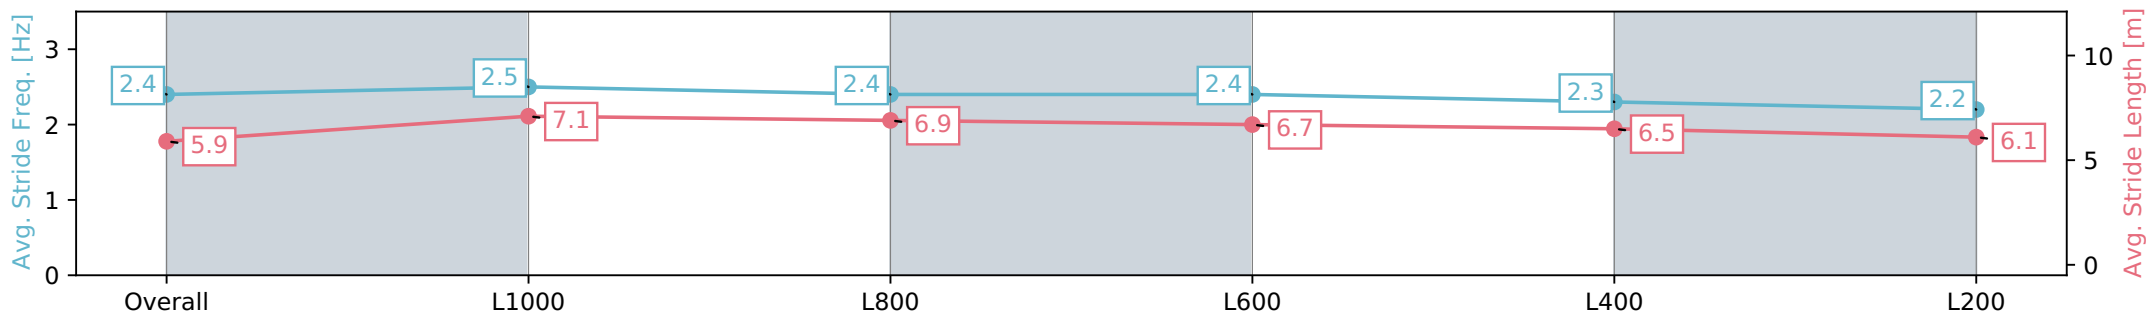

Sportsbet Gawler SA - Professional

Race 3: 2024 Gawler Cup Tickets on Sale Now Maiden Plate - 1200m

28 July 2024 - 2:20PM

Track Rating: Heavy 8, Weather: Overcast, Rail Position: +7m  
800m-400m, +6m Remainder

Section	Overall	L1000	L800	L600	L400	L200
Section Times	1:18.89 [10] (0:14.20)	1:04.69 [4] (0:11.25)	0:53.44 [3] (0:12.21)	0:41.23 [5] (0:12.78)	0:28.45 [7] (0:13.70)	0:14.75 [10] (0:14.75)
Average Speed [km/h]	50.8	63.9	59.2	56.6	52.9	49.0
Top Speed [km/h]	64.7	64.9	61.4	57.7	55.7	51.4
Avg. Dist. to Rail [m]	1.5	0.8	0.5	1.2	4.1	6.4
Avg. Stride Freq. [Hz]	2.4	2.5	2.4	2.4	2.3	2.2
Avg. Stride Length [m]	5.9	7.1	6.9	6.7	6.5	6.1