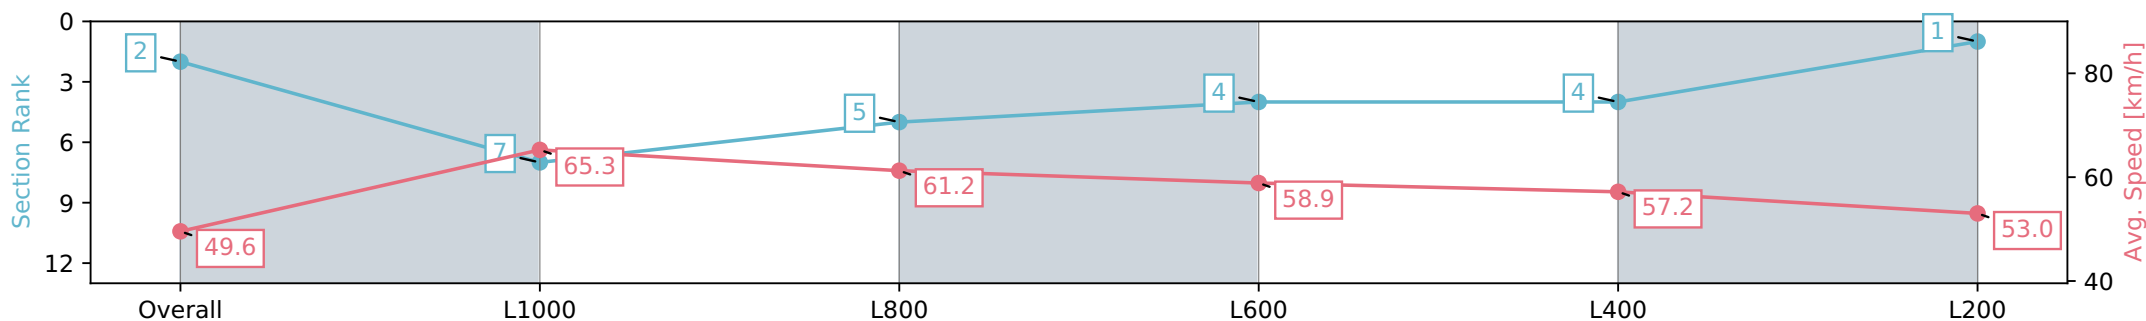

Section	Overall	L1000	L800	L600	L400	L200
Section Times	1:16.44 [2] (0:14.51)	1:01.93 [7] (0:11.13)	0:50.80 [5] (0:12.01)	0:38.79 [4] (0:12.38)	0:26.41 [4] (0:12.69)	0:13.72 [1] (0:13.72)
Average Speed [km/h]	49.6	65.3	61.2	58.9	57.2	53.0
Top Speed [km/h]	65.4	65.8	63.5	59.7	60.2	55.2
Avg. Dist. to Rail [m]	8.4	3.3	2.9	2.6	6.0	5.4
Avg. Stride Freq. [Hz]	2.2	2.3	2.3	2.3	2.3	2.3
Avg. Stride Length [m]	6.2	7.9	7.5	7.3	6.9	6.5