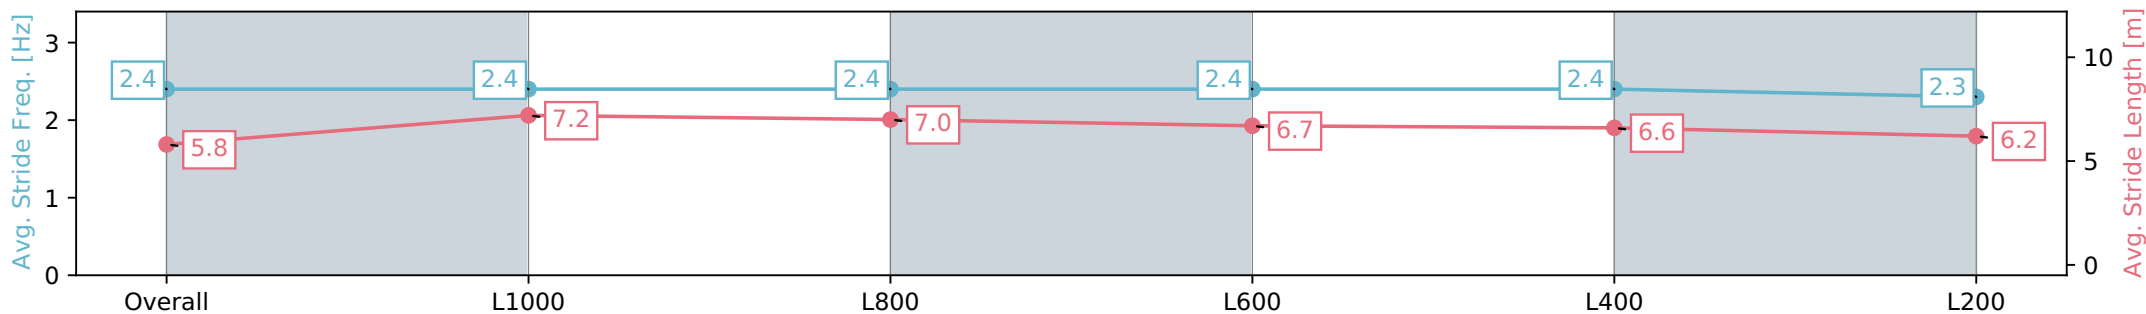

Section	Overall	L1000	L800	L600	L400	L200
Section Times	1:17.24 [4] (0:14.35)	1:02.89 [5] (0:11.50)	0:51.39 [6] (0:12.02)	0:39.37 [6] (0:12.44)	0:26.93 [5] (0:12.78)	0:14.15 [5] (0:14.15)
Average Speed [km/h]	50.3	62.7	60.0	58.6	57.2	51.3
Top Speed [km/h]	63.0	64.0	60.6	60.2	58.9	54.3
Avg. Dist. to Rail [m]	7.0	1.9	0.5	2.9	7.7	8.1
Avg. Stride Freq. [Hz]	2.4	2.4	2.4	2.4	2.4	2.3
Avg. Stride Length [m]	5.8	7.2	7.0	6.7	6.6	6.2