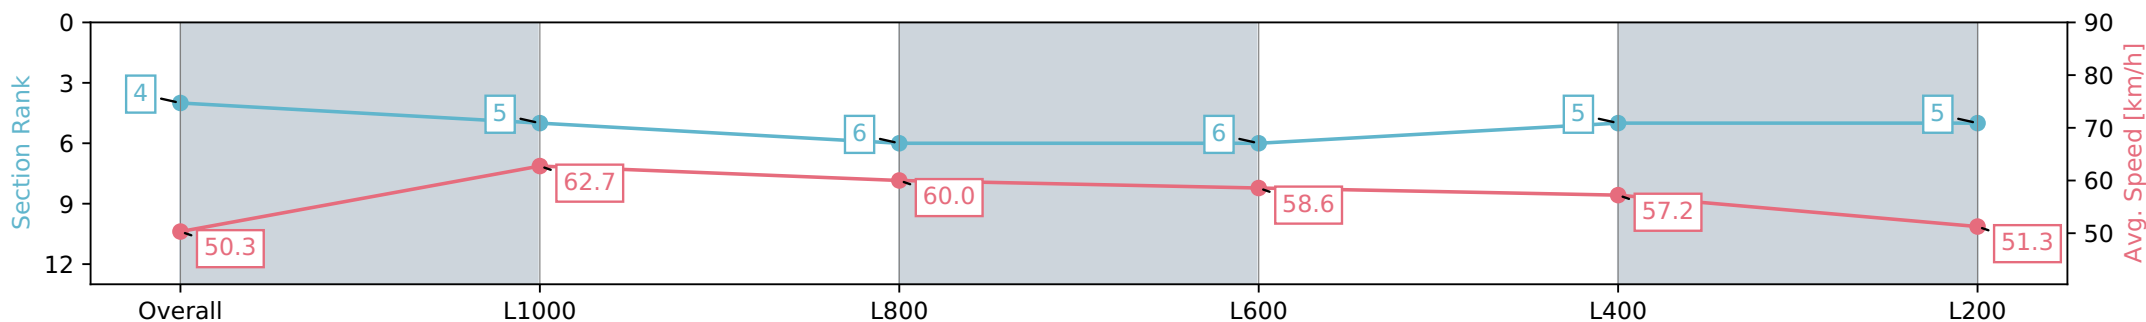

Section	Overall	L1000	L800	L600	L400	L200
Section Times	1:17.24 [4] (0:14.35)	1:02.89 [5] (0:11.50)	0:51.39 [6] (0:12.02)	0:39.37 [6] (0:12.44)	0:26.93 [5] (0:12.78)	0:14.15 [5] (0:14.15)
Average Speed [km/h]	50.3	62.7	60.0	58.6	57.2	51.3
Top Speed [km/h]	63.0	64.0	60.6	60.2	58.9	54.3
Avg. Dist. to Rail [m]	7.0	1.9	0.5	2.9	7.7	8.1
Avg. Stride Freq. [Hz]	2.4	2.4	2.4	2.4	2.4	2.3
Avg. Stride Length [m]	5.8	7.2	7.0	6.7	6.6	6.2