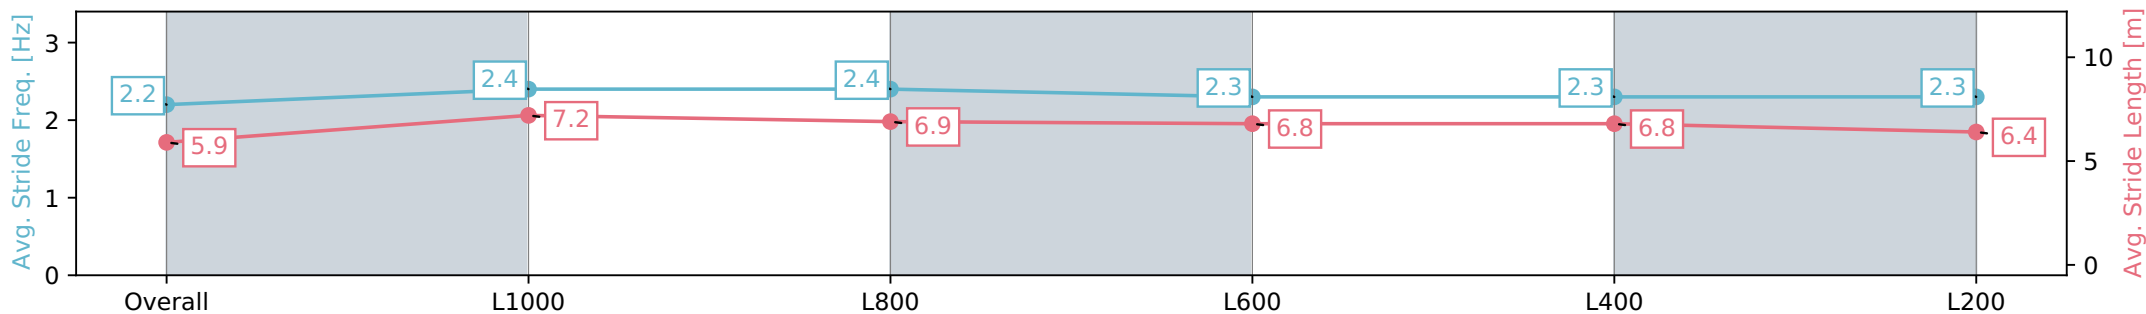

Sportsbet Gawler SA - Professional

Race 3: 2024 Gawler Cup Tickets on Sale Now Maiden Plate - 1200m

28 July 2024 - 2:20PM

Track Rating: Heavy 8, Weather: Overcast, Rail Position: +7m  
800m-400m, +6m Remainder

Section	Overall	L1000	L800	L600	L400	L200
Section Times	1:17.69 [8] (0:14.86)	1:02.83 [8] (0:11.68)	0:51.15 [9] (0:12.17)	0:38.98 [9] (0:12.65)	0:26.33 [9] (0:12.64)	0:13.69 [8] (0:13.69)
Average Speed [km/h]	48.3	62.0	59.8	57.3	57.2	52.9
Top Speed [km/h]	64.3	62.3	61.0	58.7	57.7	55.5
Avg. Dist. to Rail [m]	1.3	1.5	1.8	1.5	1.8	2.9
Avg. Stride Freq. [Hz]	2.2	2.4	2.4	2.3	2.3	2.3
Avg. Stride Length [m]	5.9	7.2	6.9	6.8	6.8	6.4