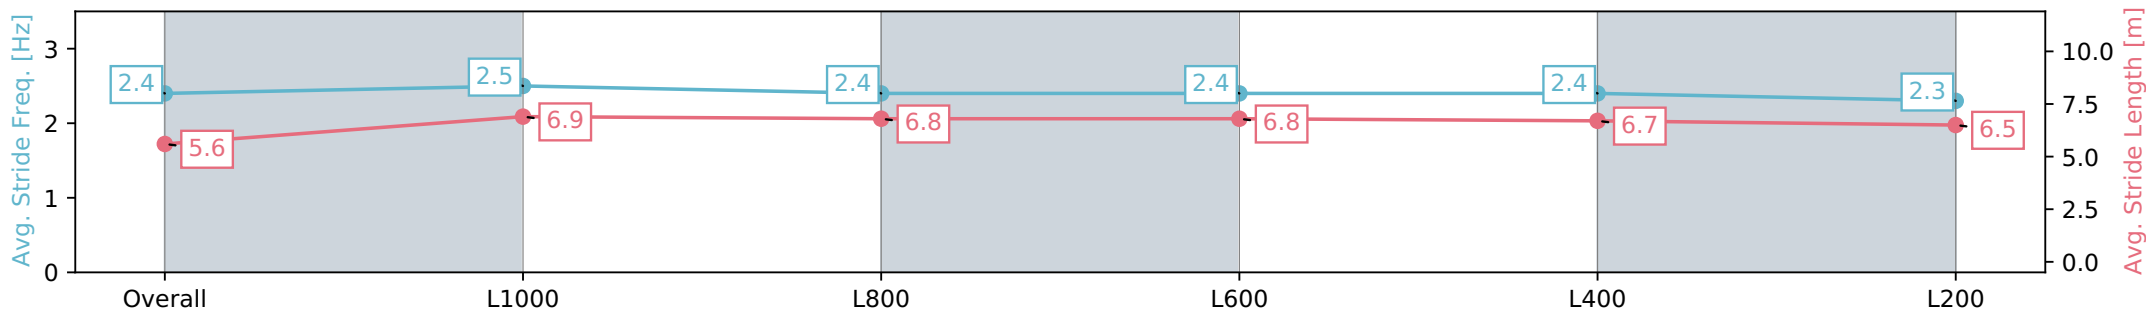

Sportsbet Gawler SA - Professional

Race 3: 2024 Gawler Cup Tickets on Sale Now Maiden Plate - 1200m

28 July 2024 - 2:20PM

Track Rating: Heavy 8, Weather: Overcast, Rail Position: +7m  
800m-400m, +6m Remainder

Section	Overall	L1000	L800	L600	L400	L200
Section Times	1:17.60 [7] (0:15.09)	1:02.51 [10] (0:11.64)	0:50.87 [10] (0:12.33)	0:38.54 [10] (0:12.54)	0:26.00 [10] (0:12.52)	0:13.48 [9] (0:13.48)
Average Speed [km/h]	47.7	62.4	59.3	57.9	57.8	53.7
Top Speed [km/h]	62.9	62.7	60.9	58.5	59.6	56.1
Avg. Dist. to Rail [m]	5.9	2.5	2.5	2.2	3.2	4.8
Avg. Stride Freq. [Hz]	2.4	2.5	2.4	2.4	2.4	2.3
Avg. Stride Length [m]	5.6	6.9	6.8	6.8	6.7	6.5