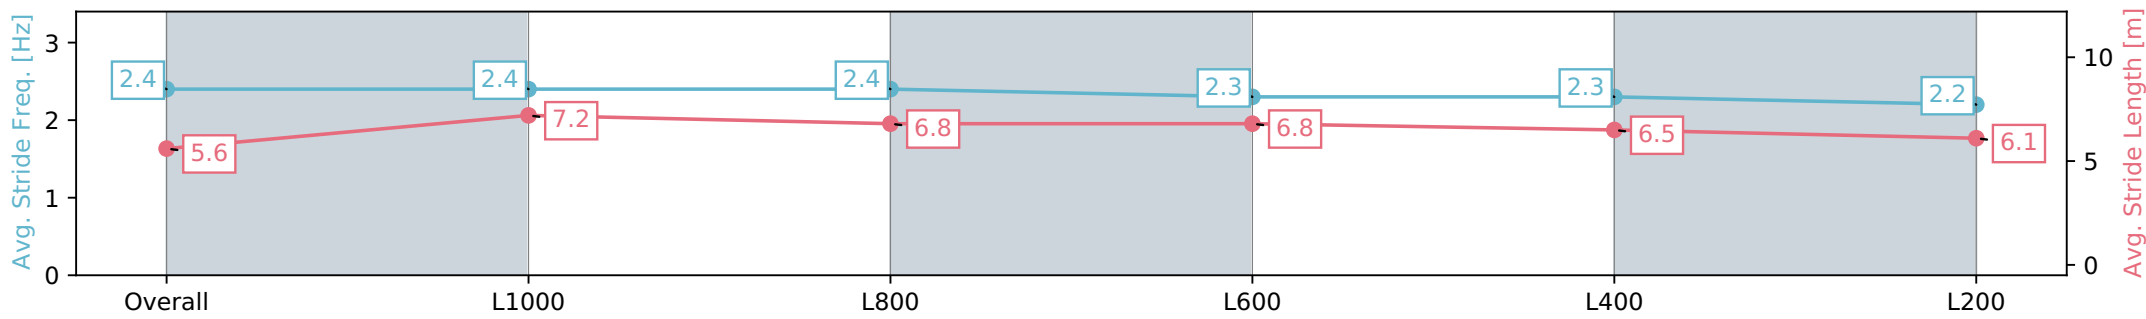

Horse/Jockey Name	HARBOURING/Brooke King
Finish Rank	9
Fastest Section Time (Section)	0:11.60 (L1000)
Top Speed [km/h] (Section)	63.7 (Overall)
Race State	Finished

Sportsbet Gawler SA - Professional
Race 9: Coopers Brewery Australian Lager Benchmark 56
Handicap - 1200m
17 July 2024 - 4:15PM
Track Rating: Heavy 10, Weather: Overcast, Rail Position: +3m
1700m-400m incl Chutes, True Remainder

Section	Overall	L1000	L800	L600	L400	L200
Section Times	1:20.11 [9] (0:14.49)	1:05.62 [5] (0:11.60)	0:54.02 [5] (0:12.38)	0:41.64 [9] (0:12.87)	0:28.77 [10] (0:13.55)	0:15.22 [10] (0:15.22)
Average Speed [km/h]	49.7	63.0	59.5	57.0	53.8	47.3
Top Speed [km/h]	62.9	63.7	63.0	58.9	55.8	50.1
Avg. Dist. to Rail [m]	10.5	5.5	4.0	3.8	7.0	11.3
Avg. Stride Freq. [Hz]	2.4	2.4	2.4	2.3	2.3	2.2
Avg. Stride Length [m]	5.6	7.2	6.8	6.8	6.5	6.1

Report Created: Wed 17 July 2024 17:04:40 GMT+10 (Note: Timing is based on positional data)

- [ ] Ranking at each section and finish
- -:-:- No data available at this section
- NA No data available