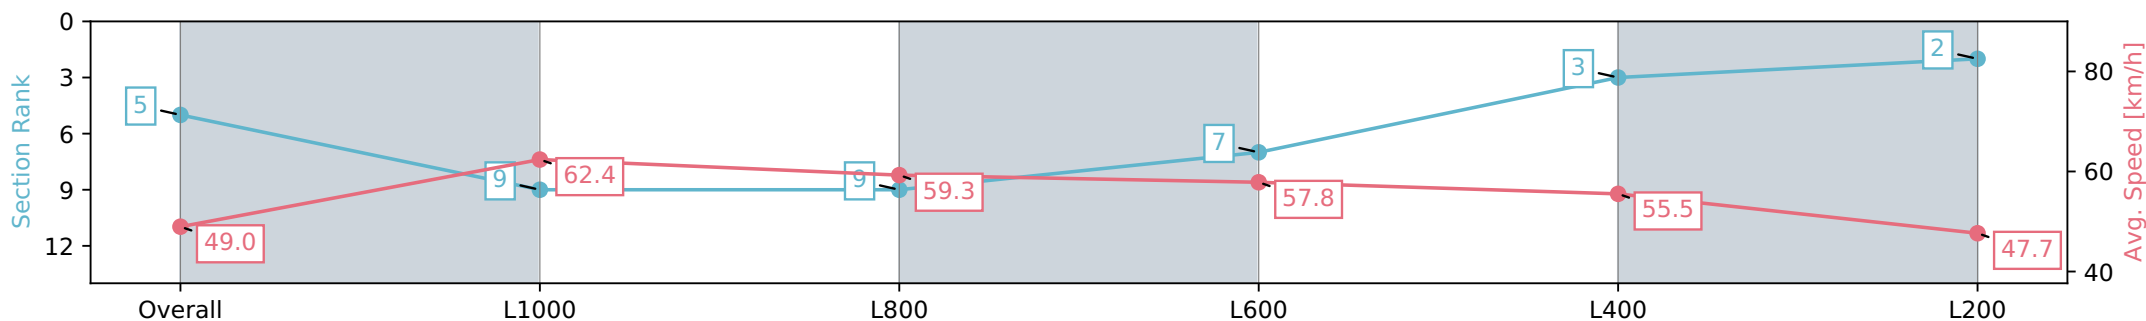

Horse/Jockey Name	AZTEC DANCER/Teagan Voorham
Finish Rank	5
Fastest Section Time (Section)	0:11.59 (L1000)
Top Speed [km/h] (Section)	63.4 (Overall)
Race State	Finished

Sportsbet Gawler SA - Professional
Race 9: Coopers Brewery Australian Lager Benchmark 56
Handicap - 1200m
17 July 2024 - 4:15PM
Track Rating: Heavy 10, Weather: Overcast, Rail Position: +3m
1700m-400m incl Chutes, True Remainder

Section	Overall	L1000	L800	L600	L400	L200
Section Times	1:18.90 [5] (0:14.69)	1:04.21 [9] (0:11.59)	0:52.62 [9] (0:12.03)	0:40.59 [7] (0:12.46)	0:28.13 [3] (0:13.02)	0:15.11 [2] (0:15.11)
Average Speed [km/h]	49.0	62.4	59.3	57.8	55.5	47.7
Top Speed [km/h]	62.2	63.4	59.9	60.1	57.3	52.2
Avg. Dist. to Rail [m]	3.9	1.6	1.4	1.4	3.5	6.4
Avg. Stride Freq. [Hz]	2.3	2.5	2.5	2.4	2.5	2.4
Avg. Stride Length [m]	5.8	7.0	6.7	6.6	6.3	5.6

- [ ] Ranking at each section and finish
- -:-:- No data available at this section
- NA No data available