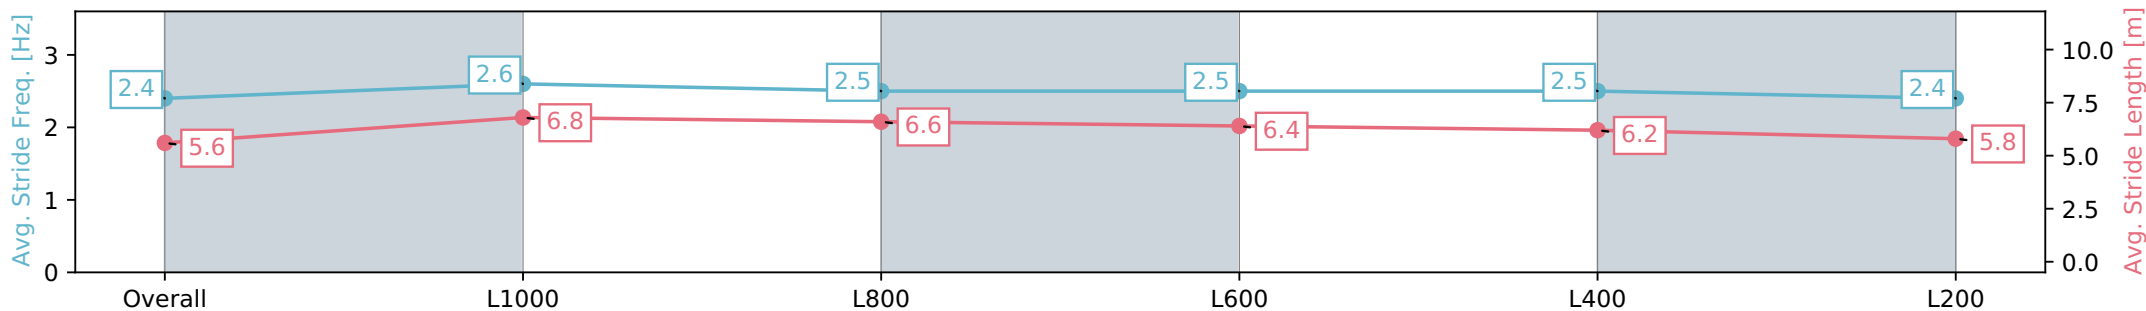

Horse/Jockey Name	LYNDA'S LEGACY/Jade Doyle
Finish Rank	3
Fastest Section Time (Section)	0:11.50 (L1000)
Top Speed [km/h] (Section)	64.2 (Overall)
Race State	Finished

Sportsbet Gawler SA - Professional
Race 9: Coopers Brewery Australian Lager Benchmark 56
Handicap - 1200m
17 July 2024 - 4:15PM
Track Rating: Heavy 10, Weather: Overcast, Rail Position: +3m
1700m-400m incl Chutes, True Remainder

Section	Overall	L1000	L800	L600	L400	L200
Section Times	1:18.43 [3] (0:14.35)	1:04.08 [3] (0:11.50)	0:52.58 [3] (0:12.19)	0:40.39 [3] (0:12.76)	0:27.63 [5] (0:13.28)	0:14.35 [4] (0:14.35)
Average Speed [km/h]	50.2	62.7	59.5	57.0	54.8	50.0
Top Speed [km/h]	63.9	64.2	61.0	58.6	57.1	52.3
Avg. Dist. to Rail [m]	3.6	1.4	0.9	2.4	4.1	4.4
Avg. Stride Freq. [Hz]	2.4	2.6	2.5	2.5	2.5	2.4
Avg. Stride Length [m]	5.6	6.8	6.6	6.4	6.2	5.8

- [ ] Ranking at each section and finish
- -:-:- No data available at this section
- NA No data available