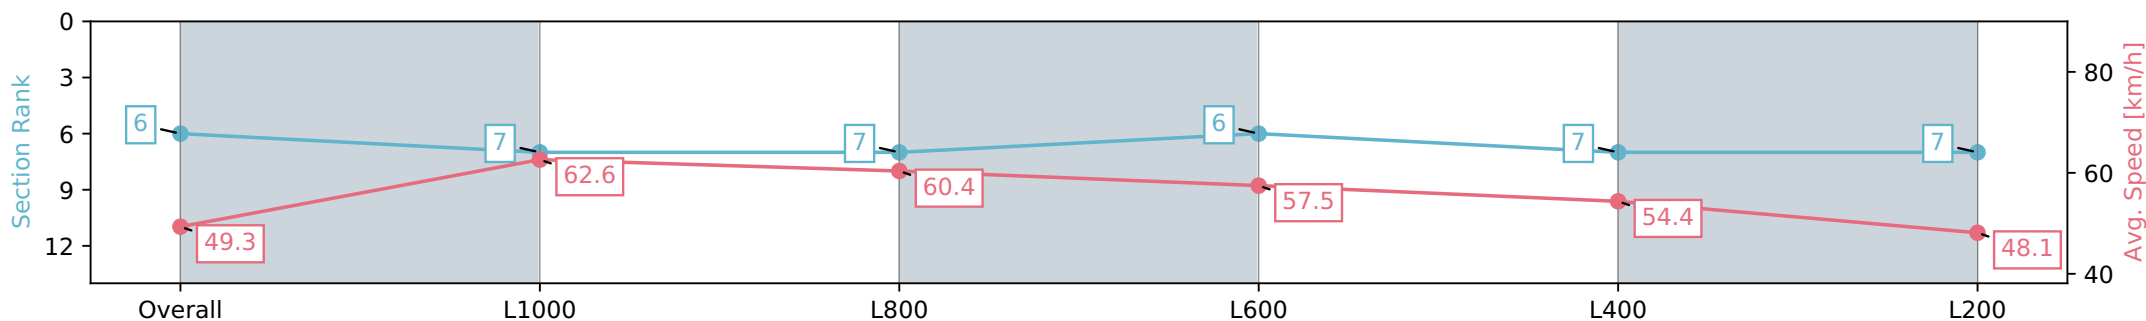

Horse/Jockey Name	LAVA LAD/Samuel Payne
Finish Rank	6
Fastest Section Time (Section)	0:11.59 (L1000)
Top Speed [km/h] (Section)	63.9 (Overall)
Race State	Finished

Sportsbet Gawler SA - Professional
Race 9: Coopers Brewery Australian Lager Benchmark 56
Handicap - 1200m
17 July 2024 - 4:15PM
Track Rating: Heavy 10, Weather: Overcast, Rail Position: +3m
1700m-400m incl Chutes, True Remainder

Section	Overall	L1000	L800	L600	L400	L200
Section Times	1:19.37 [6] (0:14.62)	1:04.75 [7] (0:11.59)	0:53.16 [7] (0:12.09)	0:41.07 [6] (0:12.71)	0:28.36 [7] (0:13.38)	0:14.98 [7] (0:14.98)
Average Speed [km/h]	49.3	62.6	60.4	57.5	54.4	48.1
Top Speed [km/h]	62.3	63.9	61.8	59.2	56.8	52.3
Avg. Dist. to Rail [m]	8.0	3.5	2.0	3.4	6.1	9.0
Avg. Stride Freq. [Hz]	2.3	2.4	2.4	2.4	2.3	2.2
Avg. Stride Length [m]	5.7	7.3	7.0	6.8	6.6	6.1

- [ ] Ranking at each section and finish
- -:-:- No data available at this section
- NA No data available