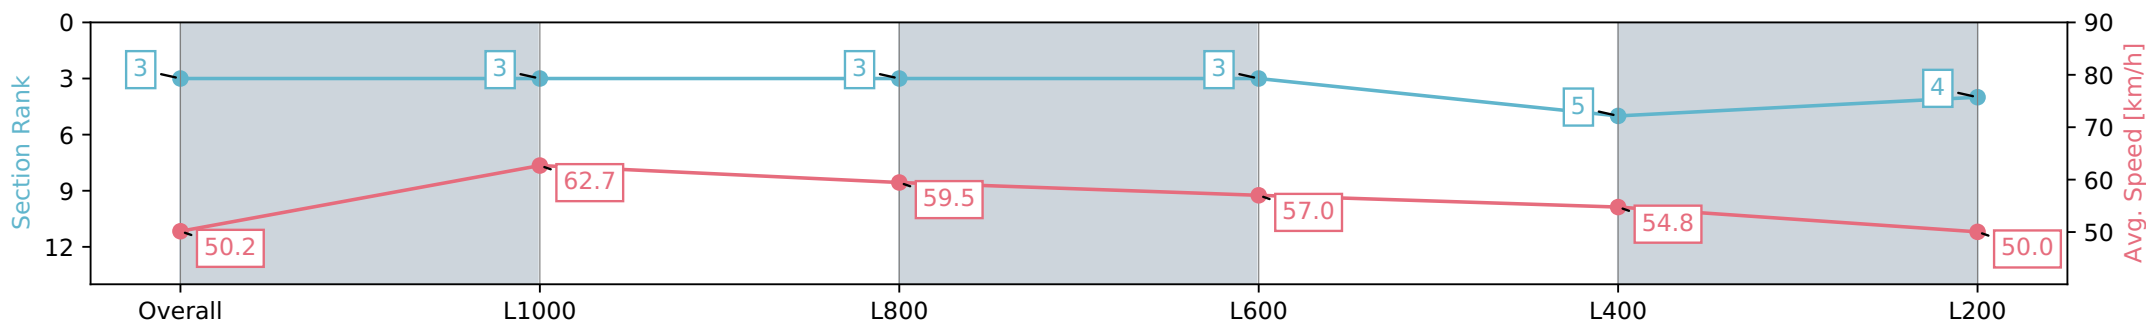

Horse/Jockey Name	LYNDA'S LEGACY/Jade Doyle
Finish Rank	3
Fastest Section Time (Section)	0:11.50 (L1000)
Top Speed [km/h] (Section)	64.2 (Overall)
Race State	Finished

Sportsbet Gawler SA - Professional
Race 9: Coopers Brewery Australian Lager Benchmark 56
Handicap - 1200m
17 July 2024 - 4:15PM
Track Rating: Heavy 10, Weather: Overcast, Rail Position: +3m
1700m-400m incl Chutes, True Remainder

Section	Overall	L1000	L800	L600	L400	L200
Section Times	1:18.43 [3] (0:14.35)	1:04.08 [3] (0:11.50)	0:52.58 [3] (0:12.19)	0:40.39 [3] (0:12.76)	0:27.63 [5] (0:13.28)	0:14.35 [4] (0:14.35)
Average Speed [km/h]	50.2	62.7	59.5	57.0	54.8	50.0
Top Speed [km/h]	63.9	64.2	61.0	58.6	57.1	52.3
Avg. Dist. to Rail [m]	3.6	1.4	0.9	2.4	4.1	4.4
Avg. Stride Freq. [Hz]	2.4	2.6	2.5	2.5	2.5	2.4
Avg. Stride Length [m]	5.6	6.8	6.6	6.4	6.2	5.8

- [ ] Ranking at each section and finish
- -:-:- No data available at this section
- NA No data available