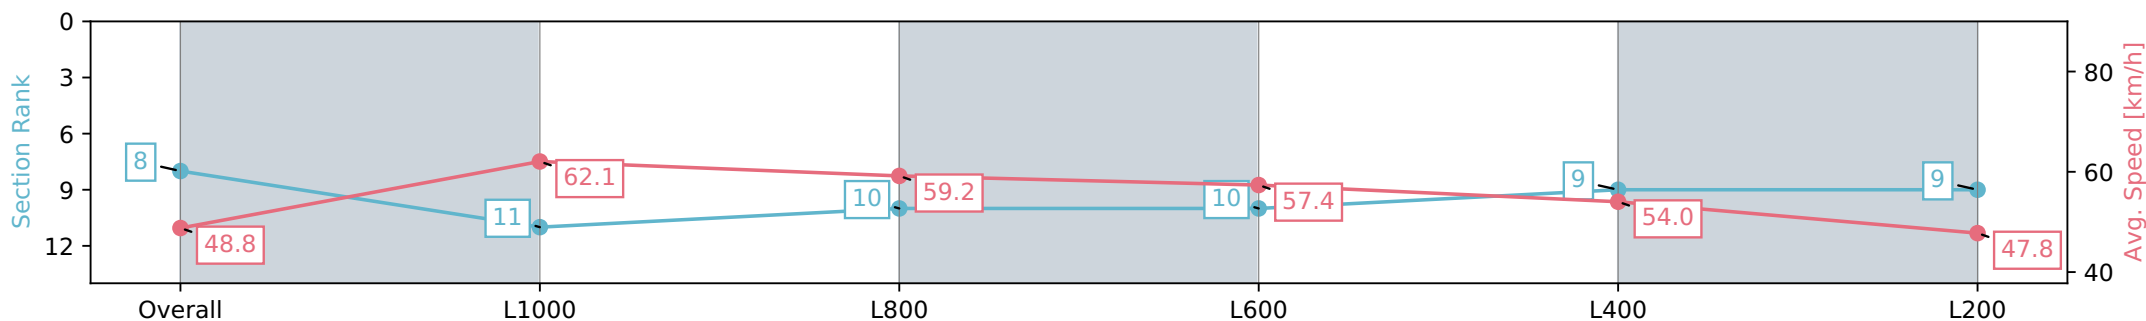

Section	Overall	L1000	L800	L600	L400	L200
Section Times	1:19.85 [8] (0:14.80)	1:05.05 [11] (0:11.66)	0:53.39 [10] (0:12.19)	0:41.20 [10] (0:12.67)	0:28.53 [9] (0:13.49)	0:15.04 [9] (0:15.04)
Average Speed [km/h]	48.8	62.1	59.2	57.4	54.0	47.8
Top Speed [km/h]	62.0	63.0	60.1	59.6	57.1	51.6
Avg. Dist. to Rail [m]	9.3	3.9	0.4	2.4	6.7	8.9
Avg. Stride Freq. [Hz]	2.3	2.4	2.4	2.4	2.4	2.3
Avg. Stride Length [m]	5.7	7.1	6.9	6.7	6.2	5.7