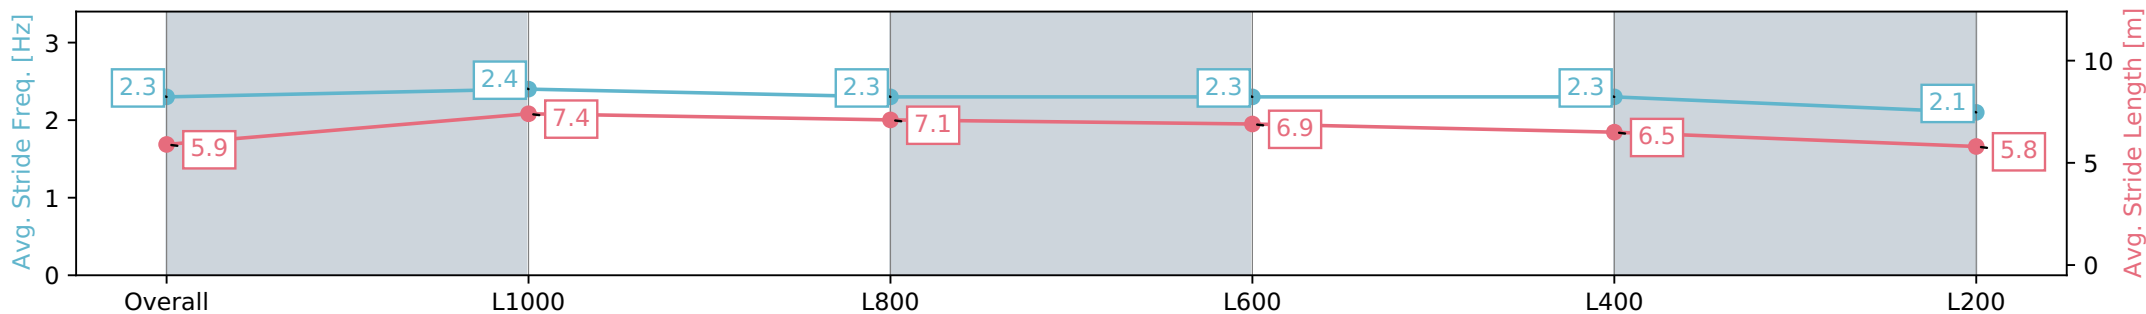

Horse/Jockey Name	HASSLEFREE/Ben Price
Finish Rank	10
Fastest Section Time (Section)	0:11.49 (L1000)
Top Speed [km/h] (Section)	64.8 (Overall)
Race State	Finished

Sportsbet Gawler SA - Professional
Race 9: Coopers Brewery Australian Lager Benchmark 56
Handicap - 1200m
17 July 2024 - 4:15PM
Track Rating: Heavy 10, Weather: Overcast, Rail Position: +3m
1700m-400m incl Chutes, True Remainder

Section	Overall	L1000	L800	L600	L400	L200
Section Times	1:20.54 [10] (0:14.26)	1:06.28 [2] (0:11.49)	0:54.79 [2] (0:12.15)	0:42.64 [1] (0:12.65)	0:29.99 [1] (0:13.68)	0:16.31 [5] (0:16.31)
Average Speed [km/h]	50.5	62.8	59.3	57.4	52.7	44.1
Top Speed [km/h]	64.8	64.4	61.3	58.5	56.8	47.4
Avg. Dist. to Rail [m]	5.9	2.2	0.3	1.5	1.5	1.8
Avg. Stride Freq. [Hz]	2.3	2.4	2.3	2.3	2.3	2.1
Avg. Stride Length [m]	5.9	7.4	7.1	6.9	6.5	5.8

Report Created: Wed 17 July 2024 17:04:43 GMT+10 (Note: Timing is based on positional data)

- [ ] Ranking at each section and finish
- -:-:- No data available at this section
- NA No data available