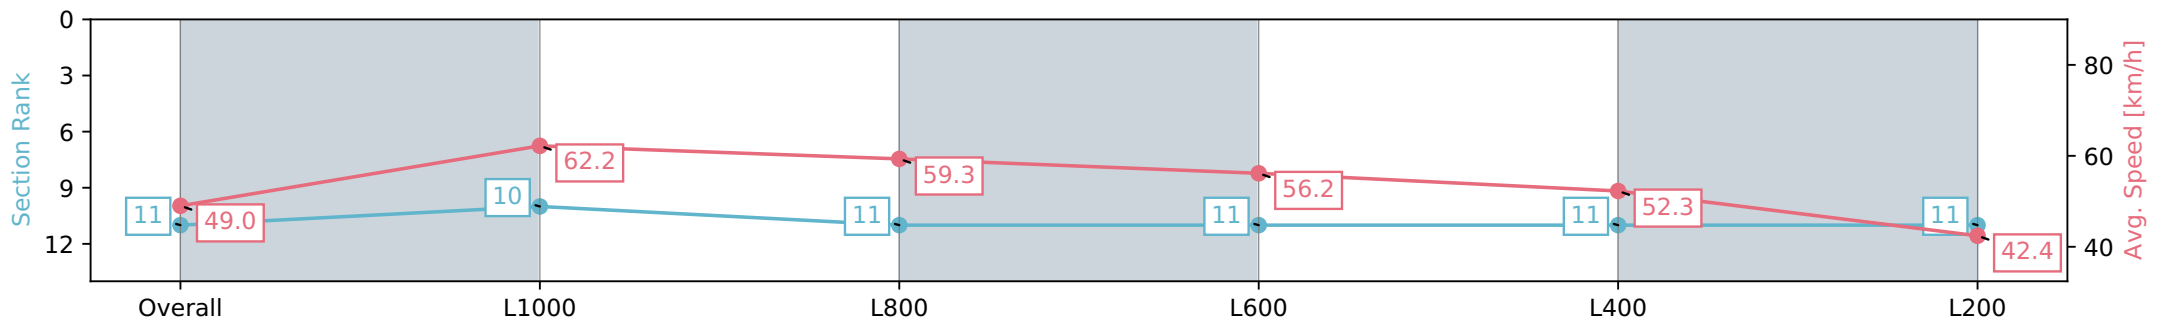

Horse/Jockey Name	BLIXTEN/Sairyn Fawke
Finish Rank	11
Fastest Section Time (Section)	0:11.70 (L1000)
Top Speed [km/h] (Section)	62.9 (Overall)
Race State	Finished

Sportsbet Gawler SA - Professional
Race 9: Coopers Brewery Australian Lager Benchmark 56
Handicap - 1200m

17 July 2024 - 4:15PM

Track Rating: Heavy 10, Weather: Overcast, Rail Position: +3m
1700m-400m incl Chutes, True Remainder

Section	Overall	L1000	L800	L600	L400	L200
Section Times	1:22.86 [11] (0:14.76)	1:08.10 [10] (0:11.70)	0:56.40 [11] (0:12.36)	0:44.04 [11] (0:13.06)	0:30.98 [11] (0:14.01)	0:16.97 [11] (0:16.97)
Average Speed [km/h]	49.0	62.2	59.3	56.2	52.3	42.4
Top Speed [km/h]	62.2	62.9	60.8	57.4	55.7	47.2
Avg. Dist. to Rail [m]	11.5	5.5	3.0	4.8	7.7	8.7
Avg. Stride Freq. [Hz]	2.3	2.4	2.4	2.3	2.2	2.1
Avg. Stride Length [m]	5.8	7.3	7.0	6.7	6.5	5.7

- [ ] Ranking at each section and finish
- -:-:- No data available at this section
- NA No data available