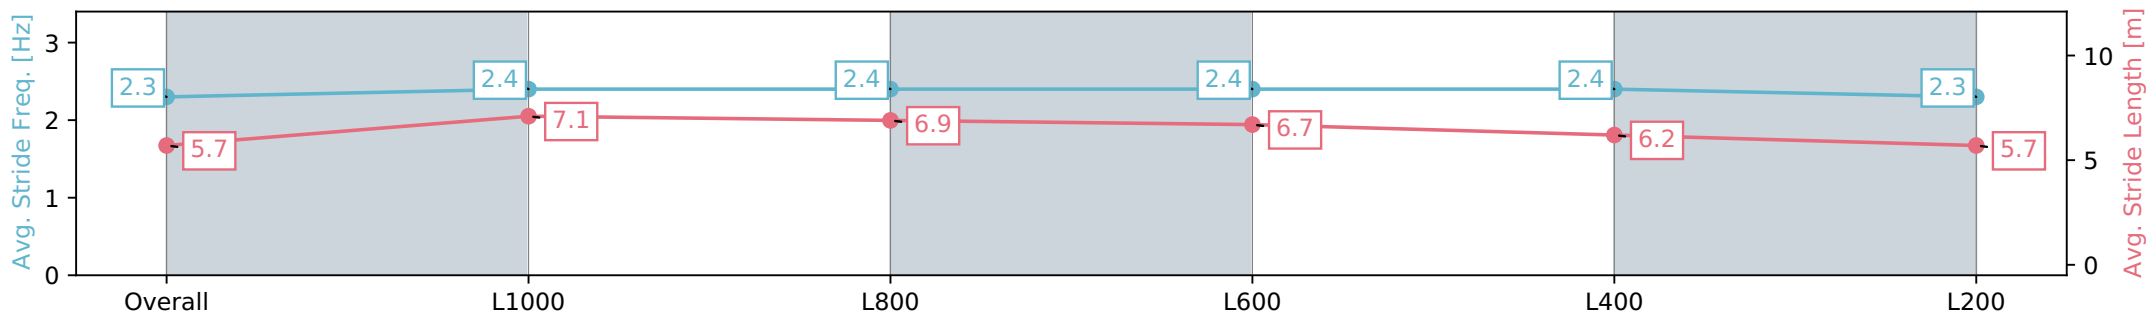

Section	Overall	L1000	L800	L600	L400	L200
Section Times	1:19.85 [8] (0:14.80)	1:05.05 [11] (0:11.66)	0:53.39 [10] (0:12.19)	0:41.20 [10] (0:12.67)	0:28.53 [9] (0:13.49)	0:15.04 [9] (0:15.04)
Average Speed [km/h]	48.8	62.1	59.2	57.4	54.0	47.8
Top Speed [km/h]	62.0	63.0	60.1	59.6	57.1	51.6
Avg. Dist. to Rail [m]	9.3	3.9	0.4	2.4	6.7	8.9
Avg. Stride Freq. [Hz]	2.3	2.4	2.4	2.4	2.4	2.3
Avg. Stride Length [m]	5.7	7.1	6.9	6.7	6.2	5.7