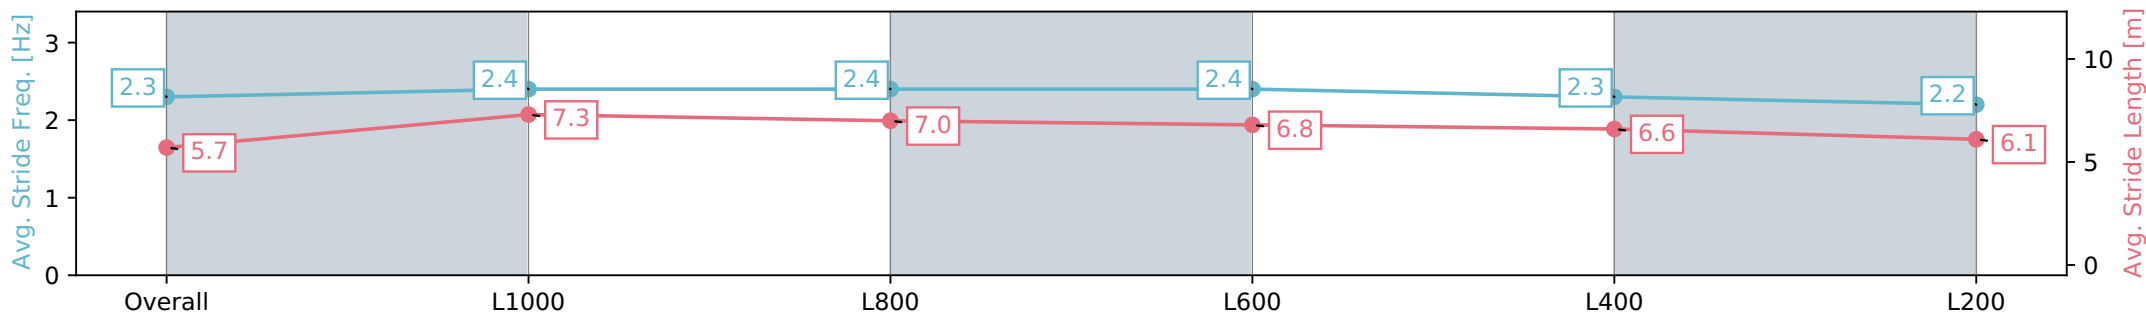

Horse/Jockey Name	LAVA LAD/Samuel Payne
Finish Rank	6
Fastest Section Time (Section)	0:11.59 (L1000)
Top Speed [km/h] (Section)	63.9 (Overall)
Race State	Finished

Sportsbet Gawler SA - Professional
Race 9: Coopers Brewery Australian Lager Benchmark 56
Handicap - 1200m
17 July 2024 - 4:15PM
Track Rating: Heavy 10, Weather: Overcast, Rail Position: +3m
1700m-400m incl Chutes, True Remainder

Section	Overall	L1000	L800	L600	L400	L200
Section Times	1:19.37 [6] (0:14.62)	1:04.75 [7] (0:11.59)	0:53.16 [7] (0:12.09)	0:41.07 [6] (0:12.71)	0:28.36 [7] (0:13.38)	0:14.98 [7] (0:14.98)
Average Speed [km/h]	49.3	62.6	60.4	57.5	54.4	48.1
Top Speed [km/h]	62.3	63.9	61.8	59.2	56.8	52.3
Avg. Dist. to Rail [m]	8.0	3.5	2.0	3.4	6.1	9.0
Avg. Stride Freq. [Hz]	2.3	2.4	2.4	2.4	2.3	2.2
Avg. Stride Length [m]	5.7	7.3	7.0	6.8	6.6	6.1

- [ ] Ranking at each section and finish
- -:-:- No data available at this section
- NA No data available