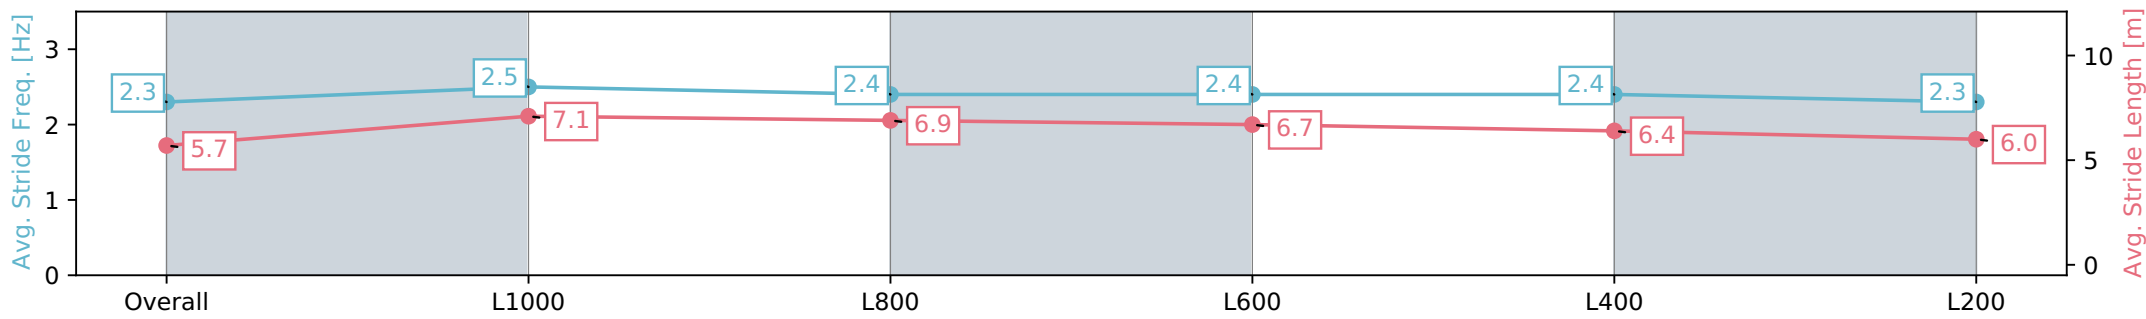

Horse/Jockey Name	JUSTICA'S BONUS/Jake Toeroek
Finish Rank	2
Fastest Section Time (Section)	0:11.50 (L1000)
Top Speed [km/h] (Section)	64.3 (Overall)
Race State	Finished

Sportsbet Gawler SA - Professional
Race 9: Coopers Brewery Australian Lager Benchmark 56
Handicap - 1200m
17 July 2024 - 4:15PM
Track Rating: Heavy 10, Weather: Overcast, Rail Position: +3m
1700m-400m incl Chutes, True Remainder

Section	Overall	L1000	L800	L600	L400	L200
Section Times	1:18.26 [2] (0:14.65)	1:03.61 [8] (0:11.50)	0:52.11 [6] (0:12.04)	0:40.07 [5] (0:12.60)	0:27.47 [4] (0:13.15)	0:14.32 [3] (0:14.32)
Average Speed [km/h]	49.1	63.0	60.2	58.1	55.3	50.3
Top Speed [km/h]	63.0	64.3	62.9	59.1	57.3	52.3
Avg. Dist. to Rail [m]	6.0	2.2	1.2	3.4	5.8	8.2
Avg. Stride Freq. [Hz]	2.3	2.5	2.4	2.4	2.4	2.3
Avg. Stride Length [m]	5.7	7.1	6.9	6.7	6.4	6.0

Report Created: Wed 17 July 2024 17:04:20 GMT+10 (Note: Timing is based on positional data)

- [ ] Ranking at each section and finish
- -:-:- No data available at this section
- NA No data available