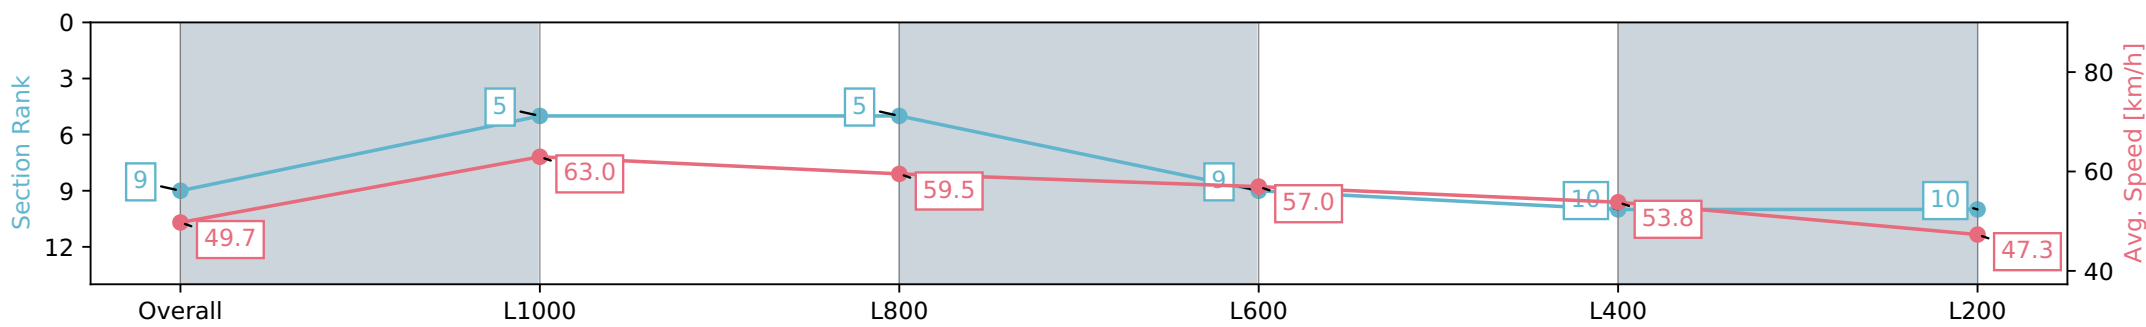

Horse/Jockey Name	HARBOURING/Brooke King
Finish Rank	9
Fastest Section Time (Section)	0:11.60 (L1000)
Top Speed [km/h] (Section)	63.7 (Overall)
Race State	Finished

Sportsbet Gawler SA - Professional
Race 9: Coopers Brewery Australian Lager Benchmark 56
Handicap - 1200m
17 July 2024 - 4:15PM
Track Rating: Heavy 10, Weather: Overcast, Rail Position: +3m
1700m-400m incl Chutes, True Remainder

Section	Overall	L1000	L800	L600	L400	L200
Section Times	1:20.11 [9] (0:14.49)	1:05.62 [5] (0:11.60)	0:54.02 [5] (0:12.38)	0:41.64 [9] (0:12.87)	0:28.77 [10] (0:13.55)	0:15.22 [10] (0:15.22)
Average Speed [km/h]	49.7	63.0	59.5	57.0	53.8	47.3
Top Speed [km/h]	62.9	63.7	63.0	58.9	55.8	50.1
Avg. Dist. to Rail [m]	10.5	5.5	4.0	3.8	7.0	11.3
Avg. Stride Freq. [Hz]	2.4	2.4	2.4	2.3	2.3	2.2
Avg. Stride Length [m]	5.6	7.2	6.8	6.8	6.5	6.1

Report Created: Wed 17 July 2024 17:04:40 GMT+10 (Note: Timing is based on positional data)

- [ ] Ranking at each section and finish
- -:-:- No data available at this section
- NA No data available