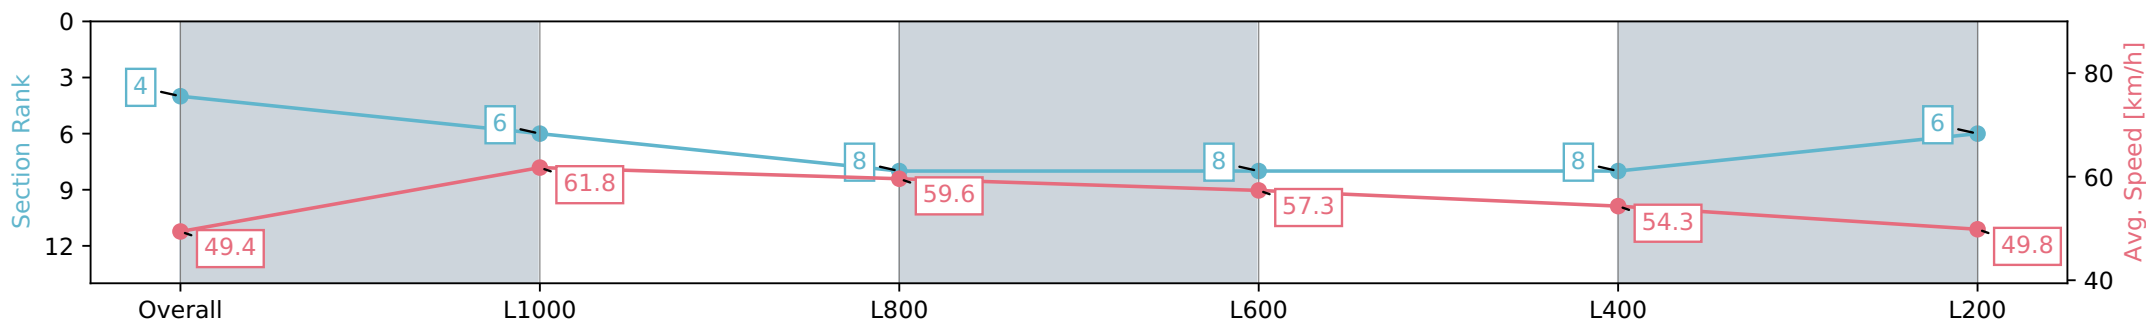

Horse/Jockey Name	TUPOLEU/Felicity Atkinson
Finish Rank	4
Fastest Section Time (Section)	0:11.72 (L1000)
Top Speed [km/h] (Section)	63.2 (Overall)
Race State	Finished

Sportsbet Gawler SA - Professional
Race 9: Coopers Brewery Australian Lager Benchmark 56
Handicap - 1200m

17 July 2024 - 4:15PM

Track Rating: Heavy 10, Weather: Overcast, Rail Position: +3m
1700m-400m incl Chutes, True Remainder

Section	Overall	L1000	L800	L600	L400	L200
Section Times	1:18.83 [4] (0:14.54)	1:04.29 [6] (0:11.72)	0:52.57 [8] (0:12.10)	0:40.47 [8] (0:12.66)	0:27.81 [8] (0:13.33)	0:14.48 [6] (0:14.48)
Average Speed [km/h]	49.4	61.8	59.6	57.3	54.3	49.8
Top Speed [km/h]	62.9	63.2	60.8	59.8	56.1	52.2
Avg. Dist. to Rail [m]	4.8	2.5	0.5	1.9	4.8	7.4
Avg. Stride Freq. [Hz]	2.3	2.3	2.3	2.3	2.3	2.2
Avg. Stride Length [m]	5.8	7.3	7.2	6.9	6.6	6.2

- [ ] Ranking at each section and finish
- -:-:- No data available at this section
- NA No data available