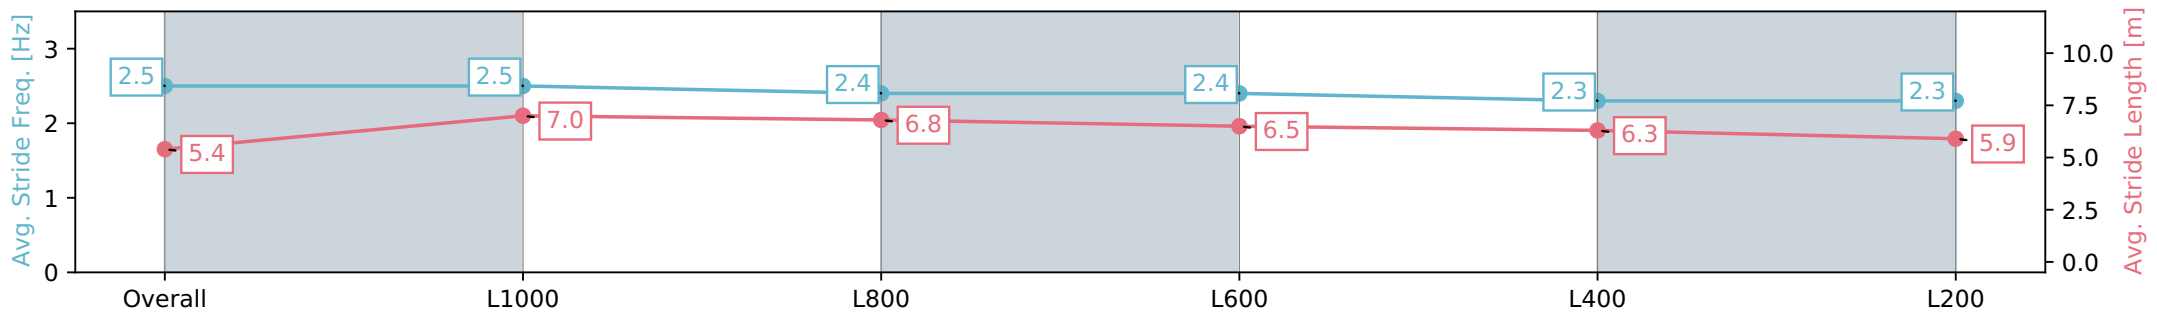

Horse/Jockey Name	STAR DECORUM/Justin Potter
Finish Rank	7
Fastest Section Time (Section)	0:11.40 (L1000)
Top Speed [km/h] (Section)	65.2 (Overall)
Race State	Finished

Sportsbet Gawler SA - Professional
Race 9: Coopers Brewery Australian Lager Benchmark 56
Handicap - 1200m

17 July 2024 - 4:15PM

Track Rating: Heavy 10, Weather: Overcast, Rail Position: +3m
1700m-400m incl Chutes, True Remainder

Section	Overall	L1000	L800	L600	L400	L200
Section Times	1:19.56 [7] (0:14.25)	1:05.31 [1] (0:11.40)	0:53.91 [1] (0:12.39)	0:41.52 [4] (0:12.78)	0:28.74 [6] (0:13.64)	0:15.10 [8] (0:15.10)
Average Speed [km/h]	50.7	62.9	58.5	57.0	53.0	47.6
Top Speed [km/h]	65.0	65.2	60.2	58.3	55.9	49.6
Avg. Dist. to Rail [m]	5.1	0.4	0.9	2.0	1.6	1.3
Avg. Stride Freq. [Hz]	2.5	2.5	2.4	2.4	2.3	2.3
Avg. Stride Length [m]	5.4	7.0	6.8	6.5	6.3	5.9

- [ ] Ranking at each section and finish
- -:-:- No data available at this section
- NA No data available