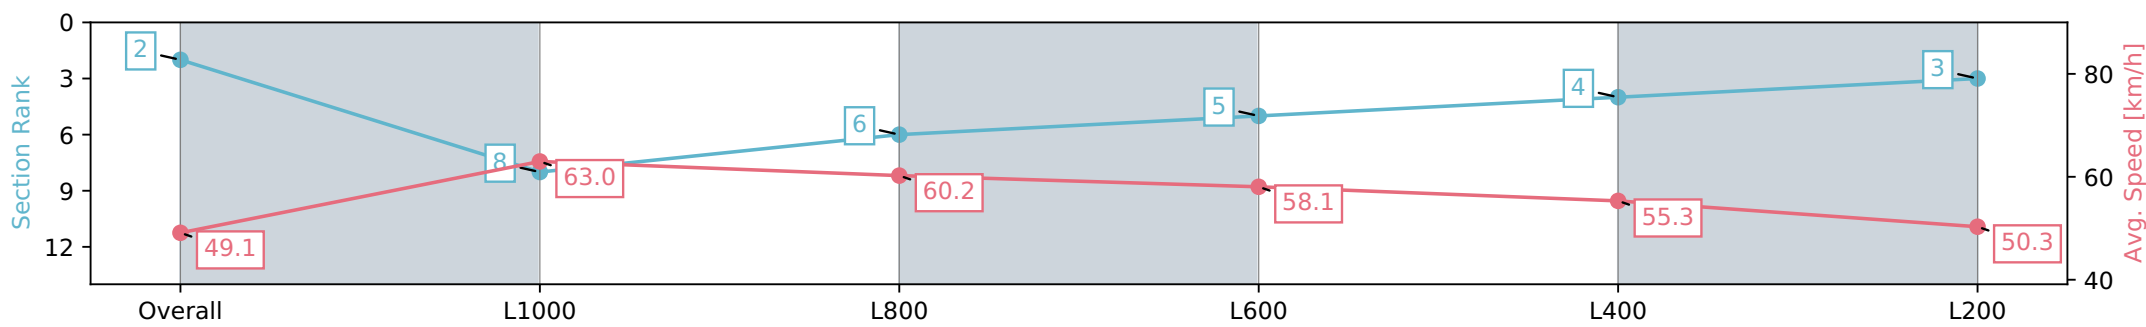

Horse/Jockey Name	JUSTICA'S BONUS/Jake Toeroek
Finish Rank	2
Fastest Section Time (Section)	0:11.50 (L1000)
Top Speed [km/h] (Section)	64.3 (Overall)
Race State	Finished

Sportsbet Gawler SA - Professional
Race 9: Coopers Brewery Australian Lager Benchmark 56
Handicap - 1200m
17 July 2024 - 4:15PM
Track Rating: Heavy 10, Weather: Overcast, Rail Position: +3m
1700m-400m incl Chutes, True Remainder

Section	Overall	L1000	L800	L600	L400	L200
Section Times	1:18.26 [2] (0:14.65)	1:03.61 [8] (0:11.50)	0:52.11 [6] (0:12.04)	0:40.07 [5] (0:12.60)	0:27.47 [4] (0:13.15)	0:14.32 [3] (0:14.32)
Average Speed [km/h]	49.1	63.0	60.2	58.1	55.3	50.3
Top Speed [km/h]	63.0	64.3	62.9	59.1	57.3	52.3
Avg. Dist. to Rail [m]	6.0	2.2	1.2	3.4	5.8	8.2
Avg. Stride Freq. [Hz]	2.3	2.5	2.4	2.4	2.4	2.3
Avg. Stride Length [m]	5.7	7.1	6.9	6.7	6.4	6.0

Report Created: Wed 17 July 2024 17:04:20 GMT+10 (Note: Timing is based on positional data)

- [ ] Ranking at each section and finish
- -:-:- No data available at this section
- NA No data available