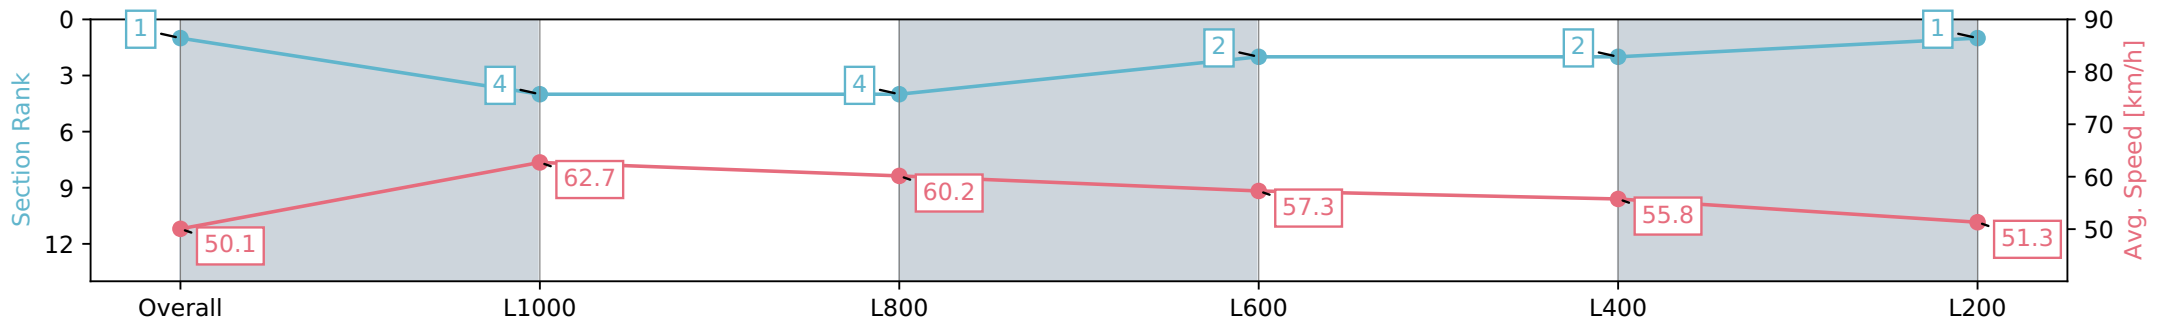

17 July 2024 - 4:15PM

Track Rating: Heavy 10, Weather: Overcast, Rail Position: +3m  
 1700m-400m incl Chutes, True Remainder

Section	Overall	L1000	L800	L600	L400	L200
Section Times	1:17.64 [1] (0:14.45)	1:03.19 [4] (0:11.48)	0:51.71 [4] (0:12.01)	0:39.70 [2] (0:12.67)	0:27.03 [2] (0:13.01)	0:14.02 [1] (0:14.02)
Average Speed [km/h]	50.1	62.7	60.2	57.3	55.8	51.3
Top Speed [km/h]	65.0	65.5	61.1	58.5	57.9	53.1
Avg. Dist. to Rail [m]	5.4	1.9	0.2	2.3	3.4	3.1
Avg. Stride Freq. [Hz]	2.3	2.3	2.3	2.3	2.3	2.2
Avg. Stride Length [m]	5.8	7.4	7.2	6.9	6.7	6.6