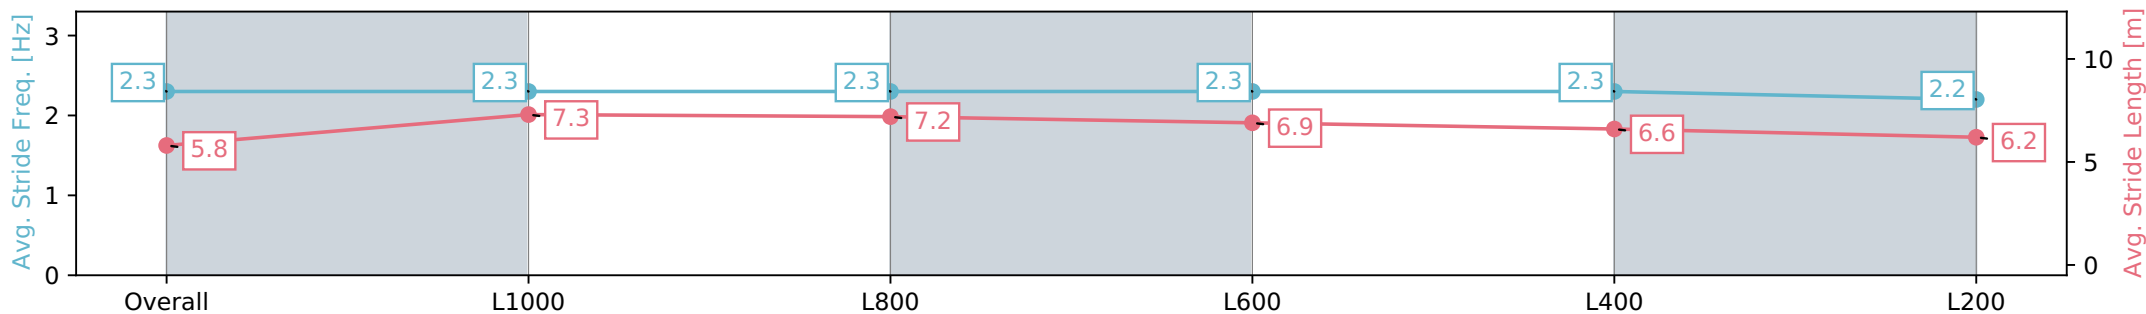

Horse/Jockey Name	TUPOLEU/Felicity Atkinson
Finish Rank	4
Fastest Section Time (Section)	0:11.72 (L1000)
Top Speed [km/h] (Section)	63.2 (Overall)
Race State	Finished

Sportsbet Gawler SA - Professional
Race 9: Coopers Brewery Australian Lager Benchmark 56
Handicap - 1200m

17 July 2024 - 4:15PM

Track Rating: Heavy 10, Weather: Overcast, Rail Position: +3m
1700m-400m incl Chutes, True Remainder

Section	Overall	L1000	L800	L600	L400	L200
Section Times	1:18.83 [4] (0:14.54)	1:04.29 [6] (0:11.72)	0:52.57 [8] (0:12.10)	0:40.47 [8] (0:12.66)	0:27.81 [8] (0:13.33)	0:14.48 [6] (0:14.48)
Average Speed [km/h]	49.4	61.8	59.6	57.3	54.3	49.8
Top Speed [km/h]	62.9	63.2	60.8	59.8	56.1	52.2
Avg. Dist. to Rail [m]	4.8	2.5	0.5	1.9	4.8	7.4
Avg. Stride Freq. [Hz]	2.3	2.3	2.3	2.3	2.3	2.2
Avg. Stride Length [m]	5.8	7.3	7.2	6.9	6.6	6.2

- [ ] Ranking at each section and finish
- -:-:- No data available at this section
- NA No data available