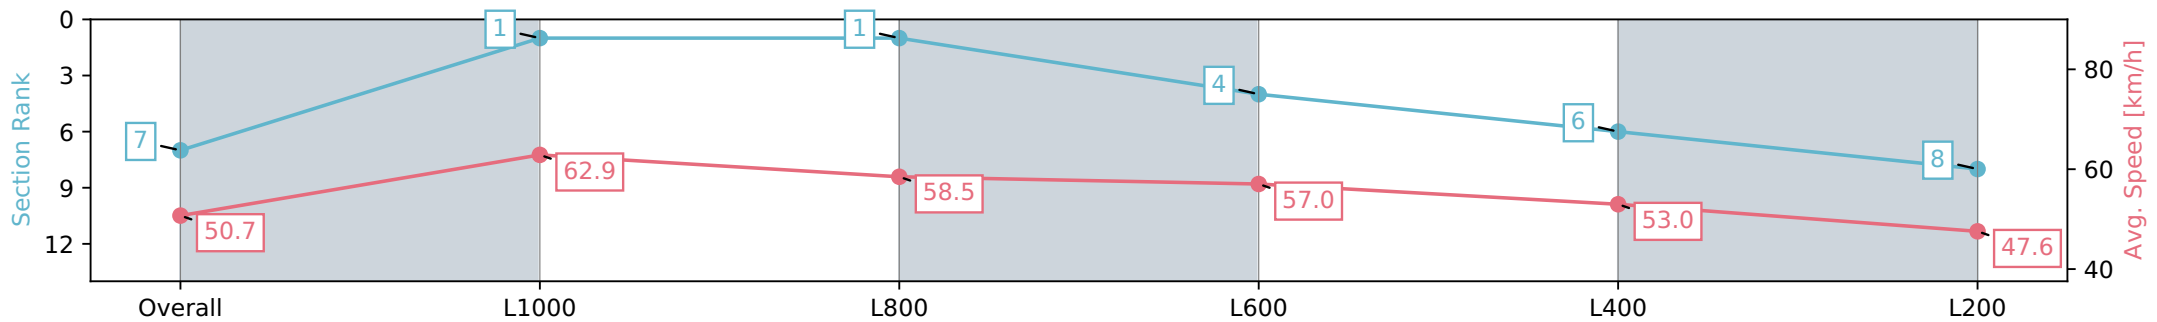

Horse/Jockey Name	STAR DECORUM/Justin Potter
Finish Rank	7
Fastest Section Time (Section)	0:11.40 (L1000)
Top Speed [km/h] (Section)	65.2 (Overall)
Race State	Finished

Sportsbet Gawler SA - Professional
Race 9: Coopers Brewery Australian Lager Benchmark 56
Handicap - 1200m

17 July 2024 - 4:15PM

Track Rating: Heavy 10, Weather: Overcast, Rail Position: +3m
1700m-400m incl Chutes, True Remainder

Section	Overall	L1000	L800	L600	L400	L200
Section Times	1:19.56 [7] (0:14.25)	1:05.31 [1] (0:11.40)	0:53.91 [1] (0:12.39)	0:41.52 [4] (0:12.78)	0:28.74 [6] (0:13.64)	0:15.10 [8] (0:15.10)
Average Speed [km/h]	50.7	62.9	58.5	57.0	53.0	47.6
Top Speed [km/h]	65.0	65.2	60.2	58.3	55.9	49.6
Avg. Dist. to Rail [m]	5.1	0.4	0.9	2.0	1.6	1.3
Avg. Stride Freq. [Hz]	2.5	2.5	2.4	2.4	2.3	2.3
Avg. Stride Length [m]	5.4	7.0	6.8	6.5	6.3	5.9

- [ ] Ranking at each section and finish
- -:-:- No data available at this section
- NA No data available