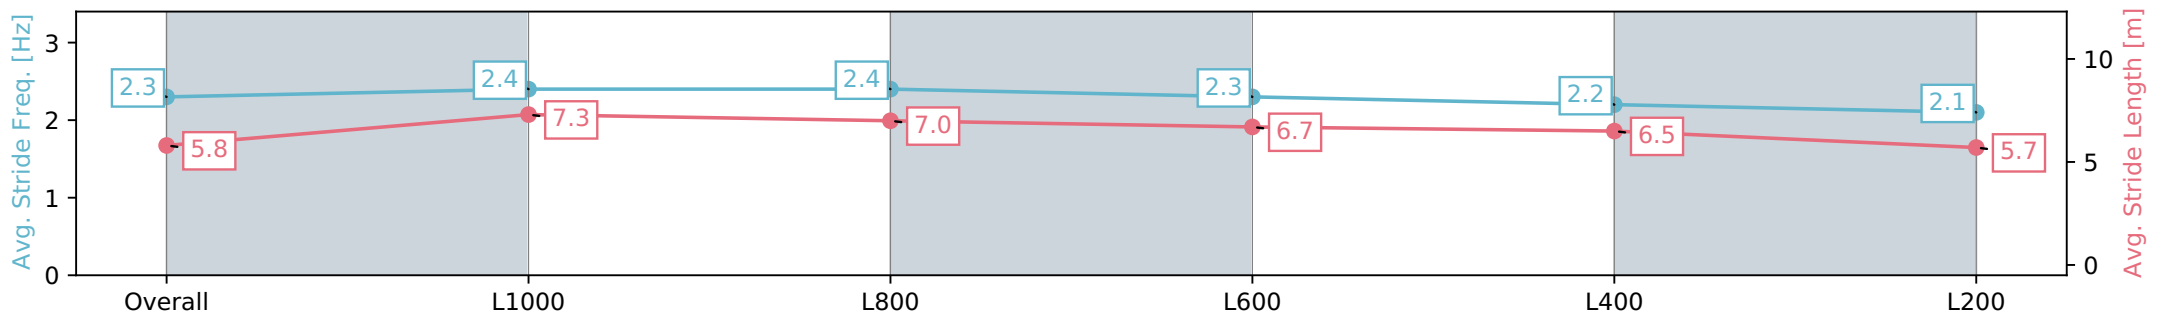

Horse/Jockey Name	BLIXTEN/Sairyn Fawke
Finish Rank	11
Fastest Section Time (Section)	0:11.70 (L1000)
Top Speed [km/h] (Section)	62.9 (Overall)
Race State	Finished

Sportsbet Gawler SA - Professional
Race 9: Coopers Brewery Australian Lager Benchmark 56
Handicap - 1200m

17 July 2024 - 4:15PM

Track Rating: Heavy 10, Weather: Overcast, Rail Position: +3m
1700m-400m incl Chutes, True Remainder

Section	Overall	L1000	L800	L600	L400	L200
Section Times	1:22.86 [11] (0:14.76)	1:08.10 [10] (0:11.70)	0:56.40 [11] (0:12.36)	0:44.04 [11] (0:13.06)	0:30.98 [11] (0:14.01)	0:16.97 [11] (0:16.97)
Average Speed [km/h]	49.0	62.2	59.3	56.2	52.3	42.4
Top Speed [km/h]	62.2	62.9	60.8	57.4	55.7	47.2
Avg. Dist. to Rail [m]	11.5	5.5	3.0	4.8	7.7	8.7
Avg. Stride Freq. [Hz]	2.3	2.4	2.4	2.3	2.2	2.1
Avg. Stride Length [m]	5.8	7.3	7.0	6.7	6.5	5.7

- [ ] Ranking at each section and finish
- -:-:- No data available at this section
- NA No data available