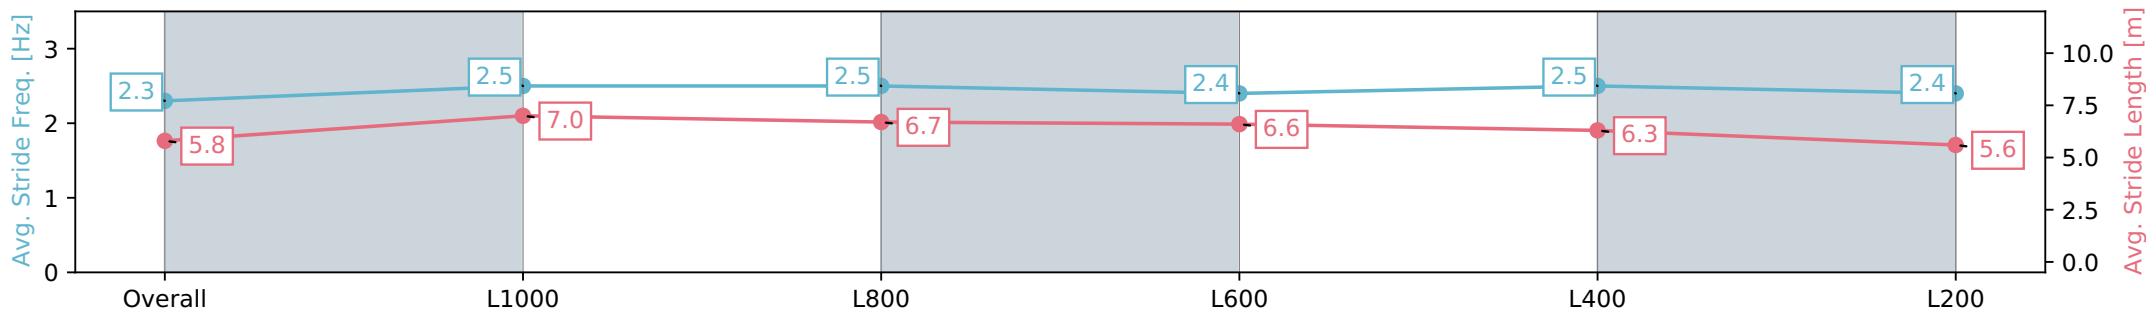

Horse/Jockey Name	AZTEC DANCER/Teagan Voorham
Finish Rank	5
Fastest Section Time (Section)	0:11.59 (L1000)
Top Speed [km/h] (Section)	63.4 (Overall)
Race State	Finished

Sportsbet Gawler SA - Professional
Race 9: Coopers Brewery Australian Lager Benchmark 56
Handicap - 1200m
17 July 2024 - 4:15PM
Track Rating: Heavy 10, Weather: Overcast, Rail Position: +3m
1700m-400m incl Chutes, True Remainder

Section	Overall	L1000	L800	L600	L400	L200
Section Times	1:18.90 [5] (0:14.69)	1:04.21 [9] (0:11.59)	0:52.62 [9] (0:12.03)	0:40.59 [7] (0:12.46)	0:28.13 [3] (0:13.02)	0:15.11 [2] (0:15.11)
Average Speed [km/h]	49.0	62.4	59.3	57.8	55.5	47.7
Top Speed [km/h]	62.2	63.4	59.9	60.1	57.3	52.2
Avg. Dist. to Rail [m]	3.9	1.6	1.4	1.4	3.5	6.4
Avg. Stride Freq. [Hz]	2.3	2.5	2.5	2.4	2.5	2.4
Avg. Stride Length [m]	5.8	7.0	6.7	6.6	6.3	5.6

- [ ] Ranking at each section and finish
- -:-:- No data available at this section
- NA No data available