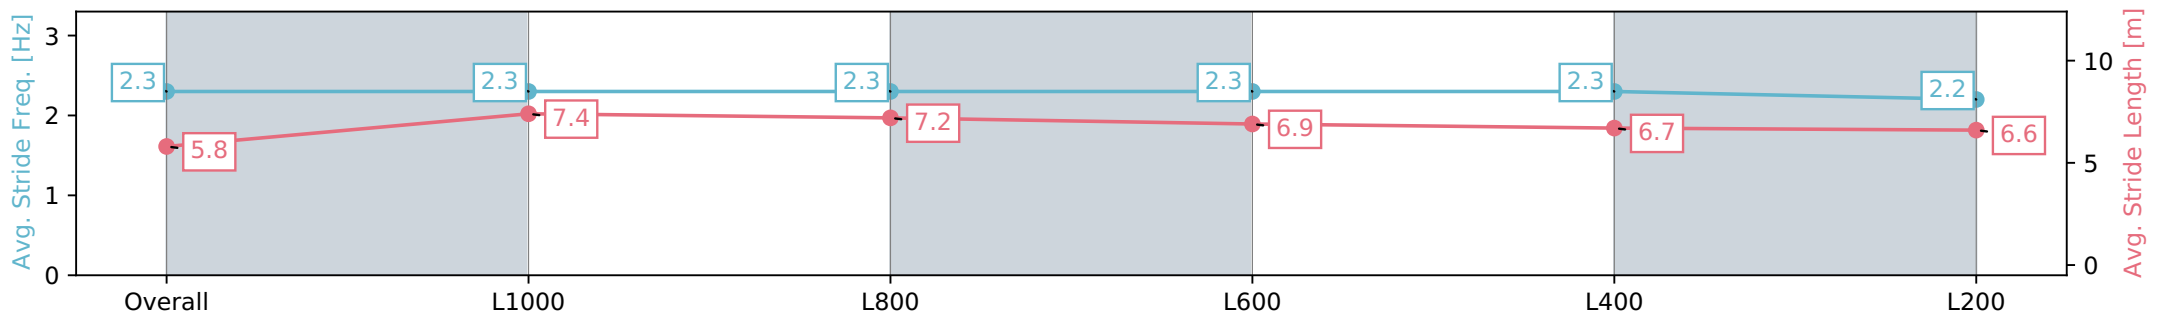

17 July 2024 - 4:15PM

Track Rating: Heavy 10, Weather: Overcast, Rail Position: +3m  
 1700m-400m incl Chutes, True Remainder

Section	Overall	L1000	L800	L600	L400	L200
Section Times	1:17.64 [1] (0:14.45)	1:03.19 [4] (0:11.48)	0:51.71 [4] (0:12.01)	0:39.70 [2] (0:12.67)	0:27.03 [2] (0:13.01)	0:14.02 [1] (0:14.02)
Average Speed [km/h]	50.1	62.7	60.2	57.3	55.8	51.3
Top Speed [km/h]	65.0	65.5	61.1	58.5	57.9	53.1
Avg. Dist. to Rail [m]	5.4	1.9	0.2	2.3	3.4	3.1
Avg. Stride Freq. [Hz]	2.3	2.3	2.3	2.3	2.3	2.2
Avg. Stride Length [m]	5.8	7.4	7.2	6.9	6.7	6.6