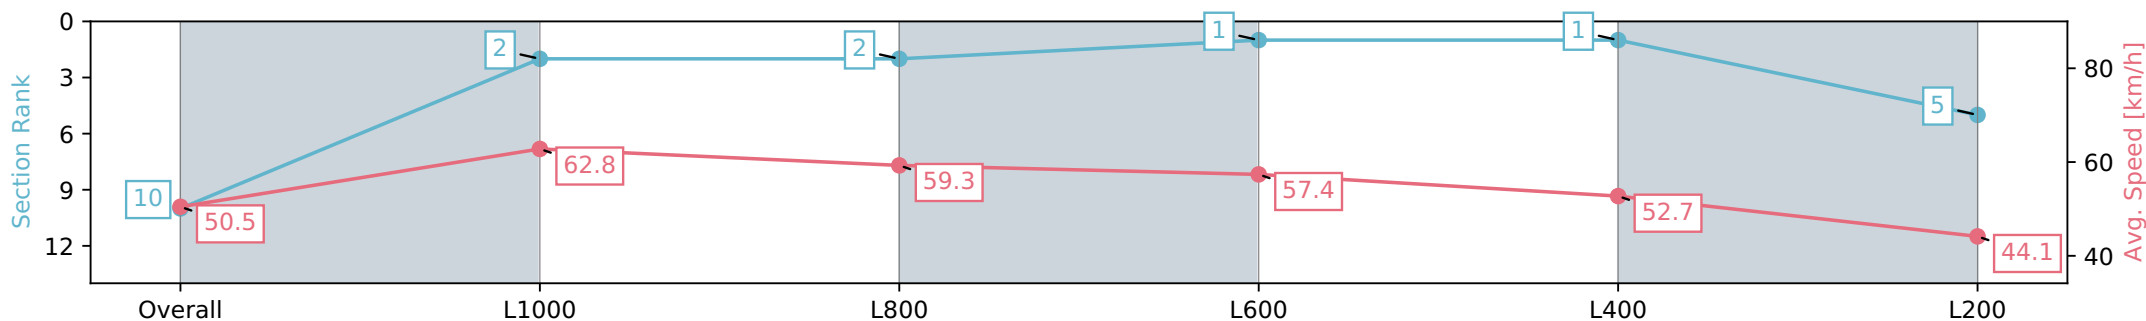

Horse/Jockey Name	HASSLEFREE/Ben Price
Finish Rank	10
Fastest Section Time (Section)	0:11.49 (L1000)
Top Speed [km/h] (Section)	64.8 (Overall)
Race State	Finished

Sportsbet Gawler SA - Professional
Race 9: Coopers Brewery Australian Lager Benchmark 56
Handicap - 1200m
17 July 2024 - 4:15PM
Track Rating: Heavy 10, Weather: Overcast, Rail Position: +3m
1700m-400m incl Chutes, True Remainder

Section	Overall	L1000	L800	L600	L400	L200
Section Times	1:20.54 [10] (0:14.26)	1:06.28 [2] (0:11.49)	0:54.79 [2] (0:12.15)	0:42.64 [1] (0:12.65)	0:29.99 [1] (0:13.68)	0:16.31 [5] (0:16.31)
Average Speed [km/h]	50.5	62.8	59.3	57.4	52.7	44.1
Top Speed [km/h]	64.8	64.4	61.3	58.5	56.8	47.4
Avg. Dist. to Rail [m]	5.9	2.2	0.3	1.5	1.5	1.8
Avg. Stride Freq. [Hz]	2.3	2.4	2.3	2.3	2.3	2.1
Avg. Stride Length [m]	5.9	7.4	7.1	6.9	6.5	5.8

Report Created: Wed 17 July 2024 17:04:43 GMT+10 (Note: Timing is based on positional data)

- [ ] Ranking at each section and finish
- -:-:- No data available at this section
- NA No data available