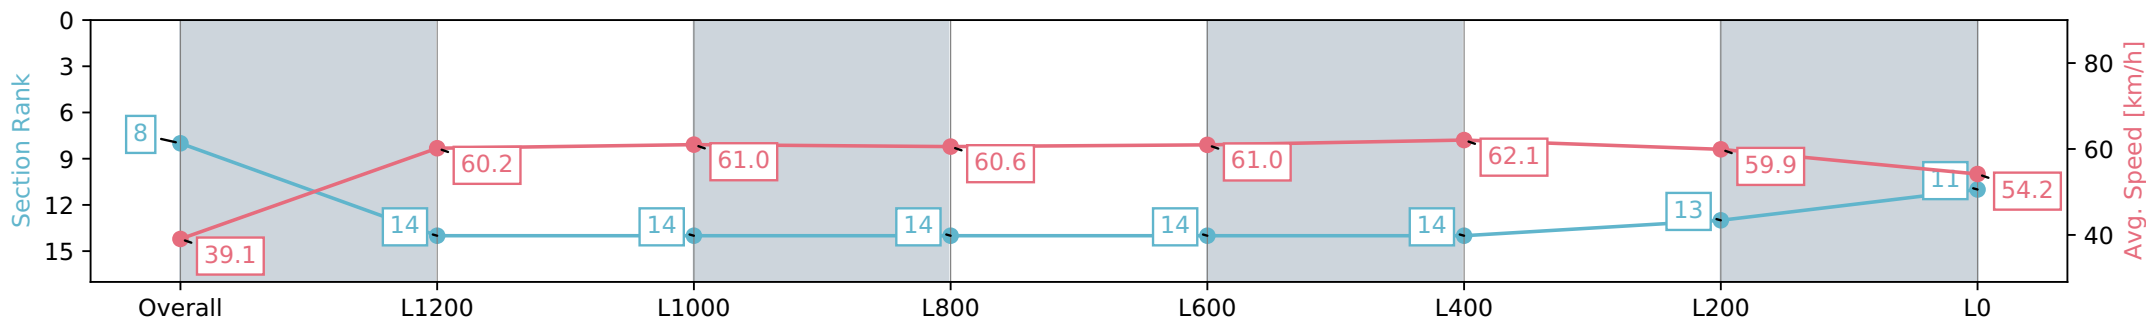

Sportsbet Gawler SA - Professional
 Race 8: Coopers Brewery Australian Lager Handicap - 1500m

06 July 2024 - 3:52PM

Track Rating: Soft 6, Weather: Fine, Rail Position: True

| Section | Overall | L1200 | L1000 | L800 | L600 | L400 | L200 | L0 |
|------------------------|--------------------------|---------------------------|---------------------------|---------------------------|---------------------------|---------------------------|---------------------------|---------------------------|
| Section Times | 1:34.08 [8] (0:09.21) | 1:24.87 [14] (0:12.02) | 1:12.85 [14] (0:11.85) | 1:01.00 [14] (0:11.92) | 0:49.08 [14] (0:11.88) | 0:37.20 [14] (0:11.74) | 0:25.46 [13] (0:12.19) | 0:13.27 [11] (0:13.27) |
| Average Speed [km/h] | 39.1 | 60.2 | 61.0 | 60.6 | 61.0 | 62.1 | 59.9 | 54.2 |
| Top Speed [km/h] | 57.9 | 62.1 | 62.5 | 62.0 | 61.9 | 63.4 | 61.4 | 58.1 |
| Avg. Dist. to Rail [m] | 9.0 | 4.1 | 1.4 | 1.8 | 0.8 | 2.8 | 6.5 | 8.4 |
| Avg. Stride Freq. [Hz] | 2.1 | 2.4 | 2.4 | 2.4 | 2.4 | 2.5 | 2.5 | 2.4 |
| Avg. Stride Length [m] | 4.8 | 7.0 | 7.1 | 7.1 | 6.9 | 6.9 | 6.7 | 6.2 |