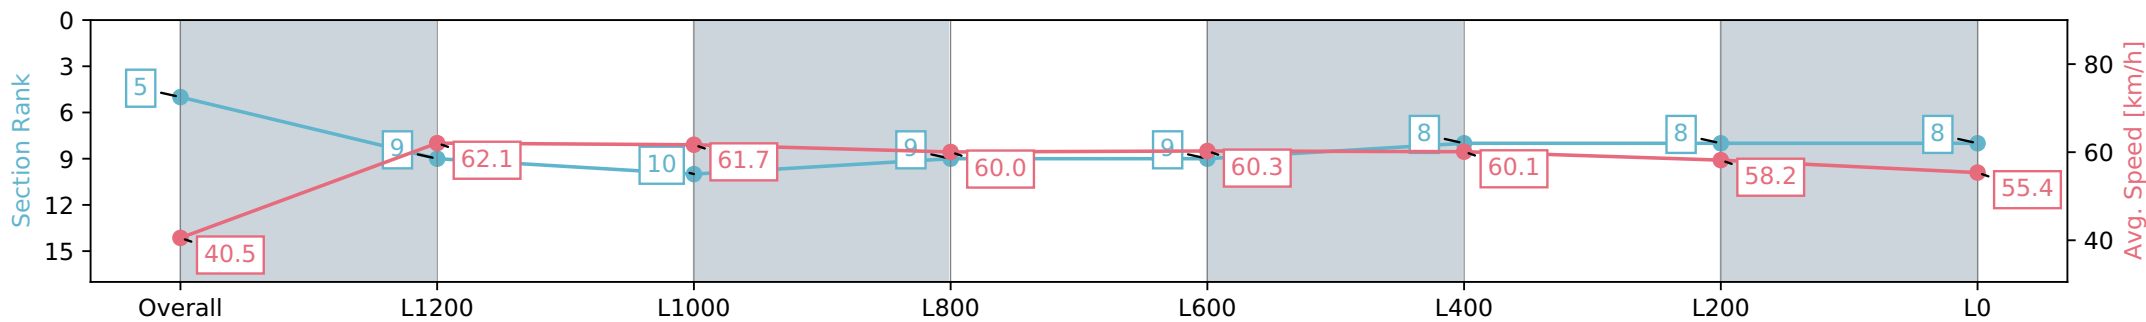

Sportsbet Gawler SA - Professional
Race 8: Coopers Brewery Australian Lager Handicap - 1500m

06 July 2024 - 3:52PM

Track Rating: Soft 6, Weather: Fine, Rail Position: True

| Section | Overall | L1200 | L1000 | L800 | L600 | L400 | L200 | L0 |
|------------------------|--------------------------|--------------------------|---------------------------|--------------------------|--------------------------|--------------------------|--------------------------|--------------------------|
| Section Times | 1:33.58 [5] (0:08.92) | 1:24.66 [9] (0:11.57) | 1:13.08 [10] (0:11.69) | 1:01.39 [9] (0:12.01) | 0:49.38 [9] (0:11.97) | 0:37.41 [8] (0:12.03) | 0:25.38 [8] (0:12.35) | 0:13.03 [8] (0:13.03) |
| Average Speed [km/h] | 40.5 | 62.1 | 61.7 | 60.0 | 60.3 | 60.1 | 58.2 | 55.4 |
| Top Speed [km/h] | 59.8 | 62.9 | 62.9 | 61.2 | 61.3 | 61.0 | 60.4 | 57.7 |
| Avg. Dist. to Rail [m] | 3.6 | 1.2 | 0.2 | 0.5 | 0.6 | 0.4 | 0.5 | 1.0 |
| Avg. Stride Freq. [Hz] | 2.1 | 2.3 | 2.3 | 2.2 | 2.3 | 2.3 | 2.3 | 2.3 |
| Avg. Stride Length [m] | 5.1 | 7.5 | 7.5 | 7.6 | 7.4 | 7.2 | 6.9 | 6.8 |