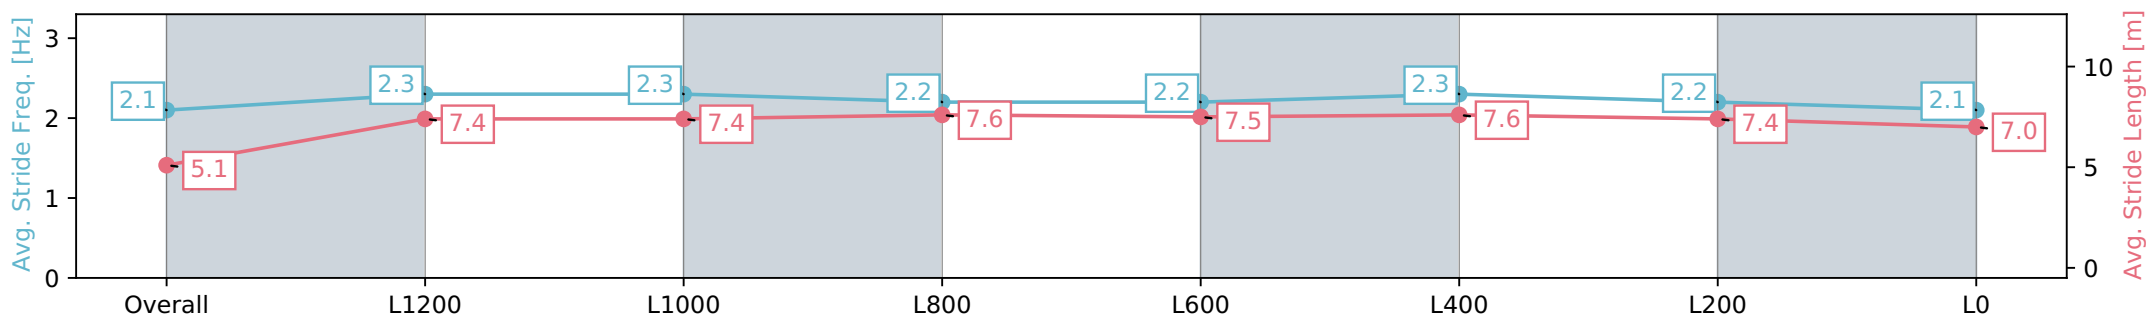

Horse/Jockey Name	EAGLELOU/Justin Potter
Finish Rank	6
Fastest Section Time (Section)	0:11.78 (L1200)
Top Speed [km/h] (Section)	62.8 (Overall)
Race State	Finished

Sportsbet Gawler SA - Professional
Race 8: Coopers Brewery Australian Lager Handicap - 1500m

06 July 2024 - 3:52PM

Track Rating: Soft 6, Weather: Fine, Rail Position: True

Section	Overall	L1200	L1000	L800	L600	L400	L200	L0
Section Times	1:33.64 [6] (0:08.69)	1:24.95 [7] (0:11.79)	1:13.16 [8] (0:11.78)	1:01.38 [10] (0:11.95)	0:49.43 [10] (0:12.13)	0:37.30 [10] (0:11.86)	0:25.44 [7] (0:12.21)	0:13.23 [5] (0:13.23)
Average Speed [km/h]	41.4	61.4	61.4	60.3	59.8	61.2	59.3	54.4
Top Speed [km/h]	59.7	62.8	62.8	61.5	62.1	62.4	60.5	57.1
Avg. Dist. to Rail [m]	10.0	4.5	1.6	1.5	0.8	2.0	3.5	4.4
Avg. Stride Freq. [Hz]	2.1	2.3	2.3	2.2	2.2	2.3	2.2	2.1
Avg. Stride Length [m]	5.1	7.4	7.4	7.6	7.5	7.6	7.4	7.0

Report Created: Sat 06 July 2024 16:44:17 GMT+10 (Note: Timing is based on positional data)

- [ ] Ranking at each section and finish
- -:-:- No data available at this section
- NA No data available