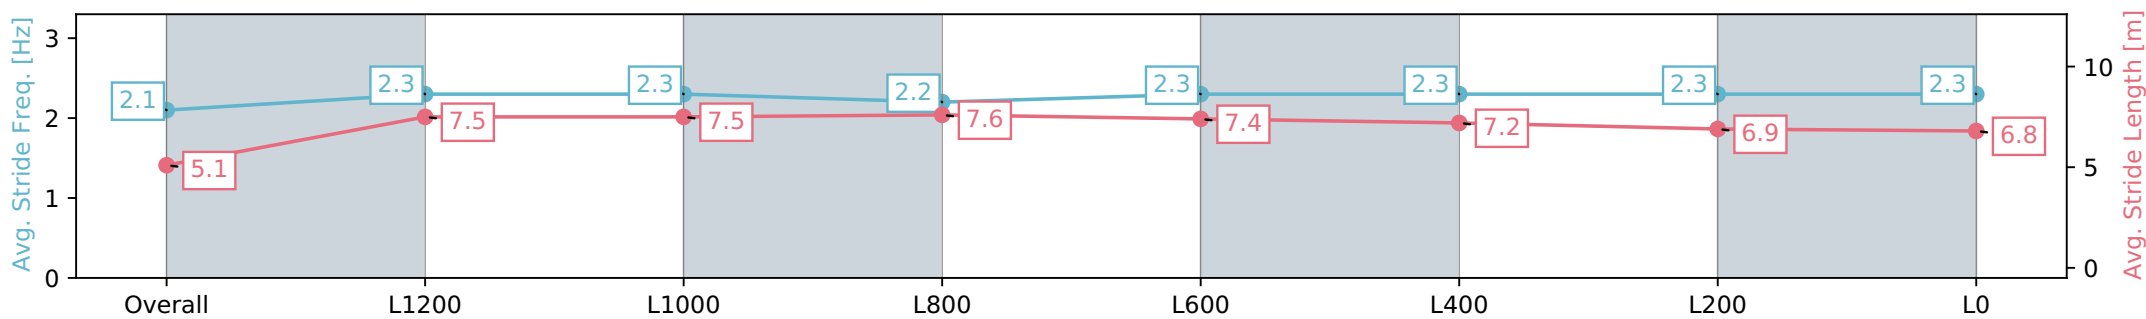

Sportsbet Gawler SA - Professional
Race 8: Coopers Brewery Australian Lager Handicap - 1500m

06 July 2024 - 3:52PM

Track Rating: Soft 6, Weather: Fine, Rail Position: True

| Section | Overall | L1200 | L1000 | L800 | L600 | L400 | L200 | L0 |
|------------------------|--------------------------|--------------------------|---------------------------|--------------------------|--------------------------|--------------------------|--------------------------|--------------------------|
| Section Times | 1:33.58 [5] (0:08.92) | 1:24.66 [9] (0:11.57) | 1:13.08 [10] (0:11.69) | 1:01.39 [9] (0:12.01) | 0:49.38 [9] (0:11.97) | 0:37.41 [8] (0:12.03) | 0:25.38 [8] (0:12.35) | 0:13.03 [8] (0:13.03) |
| Average Speed [km/h] | 40.5 | 62.1 | 61.7 | 60.0 | 60.3 | 60.1 | 58.2 | 55.4 |
| Top Speed [km/h] | 59.8 | 62.9 | 62.9 | 61.2 | 61.3 | 61.0 | 60.4 | 57.7 |
| Avg. Dist. to Rail [m] | 3.6 | 1.2 | 0.2 | 0.5 | 0.6 | 0.4 | 0.5 | 1.0 |
| Avg. Stride Freq. [Hz] | 2.1 | 2.3 | 2.3 | 2.2 | 2.3 | 2.3 | 2.3 | 2.3 |
| Avg. Stride Length [m] | 5.1 | 7.5 | 7.5 | 7.6 | 7.4 | 7.2 | 6.9 | 6.8 |