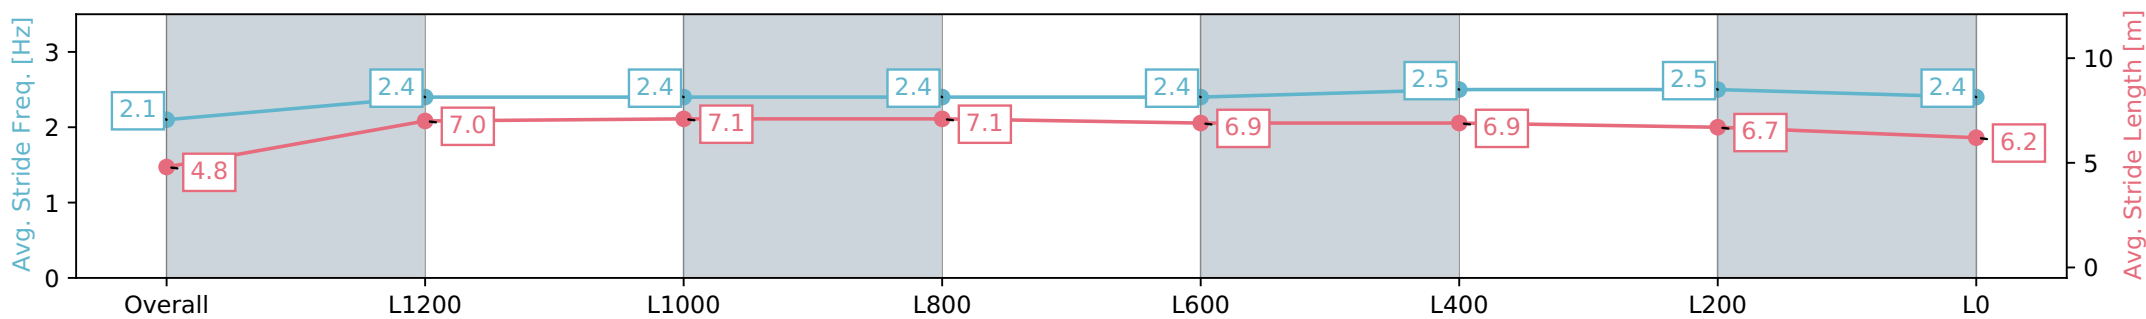

Sportsbet Gawler SA - Professional
 Race 8: Coopers Brewery Australian Lager Handicap - 1500m

06 July 2024 - 3:52PM

Track Rating: Soft 6, Weather: Fine, Rail Position: True

| Section | Overall | L1200 | L1000 | L800 | L600 | L400 | L200 | L0 |
|------------------------|--------------------------|---------------------------|---------------------------|---------------------------|---------------------------|---------------------------|---------------------------|---------------------------|
| Section Times | 1:34.08 [8] (0:09.21) | 1:24.87 [14] (0:12.02) | 1:12.85 [14] (0:11.85) | 1:01.00 [14] (0:11.92) | 0:49.08 [14] (0:11.88) | 0:37.20 [14] (0:11.74) | 0:25.46 [13] (0:12.19) | 0:13.27 [11] (0:13.27) |
| Average Speed [km/h] | 39.1 | 60.2 | 61.0 | 60.6 | 61.0 | 62.1 | 59.9 | 54.2 |
| Top Speed [km/h] | 57.9 | 62.1 | 62.5 | 62.0 | 61.9 | 63.4 | 61.4 | 58.1 |
| Avg. Dist. to Rail [m] | 9.0 | 4.1 | 1.4 | 1.8 | 0.8 | 2.8 | 6.5 | 8.4 |
| Avg. Stride Freq. [Hz] | 2.1 | 2.4 | 2.4 | 2.4 | 2.4 | 2.5 | 2.5 | 2.4 |
| Avg. Stride Length [m] | 4.8 | 7.0 | 7.1 | 7.1 | 6.9 | 6.9 | 6.7 | 6.2 |