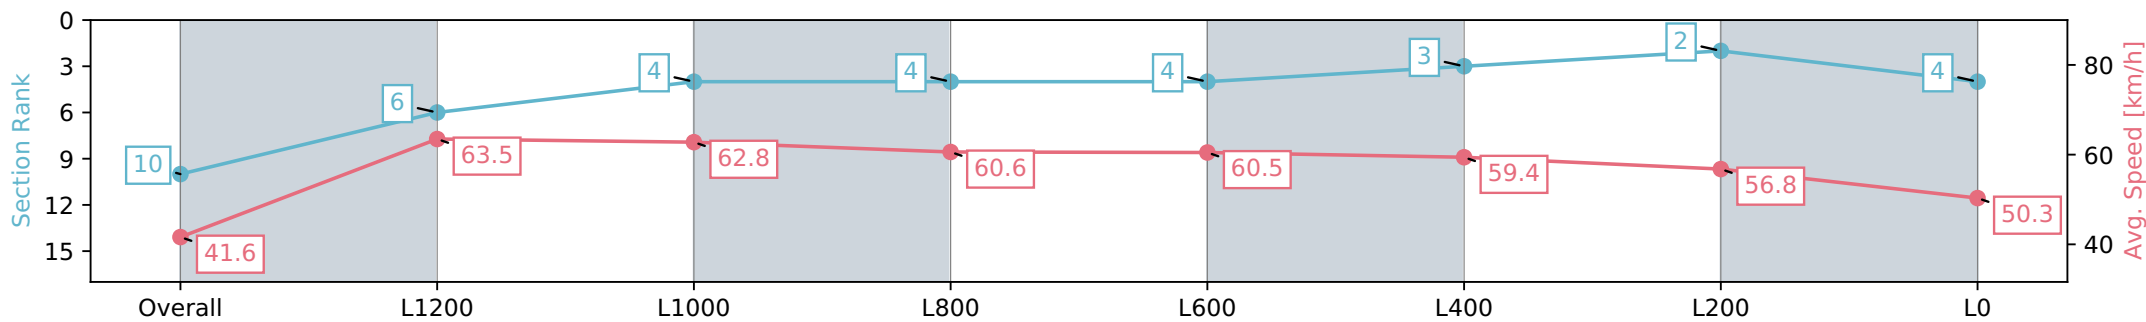

Horse/Jockey Name	BILLIE BRONX/Alana Livesey
Finish Rank	10
Fastest Section Time (Section)	0:11.34 (L1400)
Top Speed [km/h] (Section)	64.6 (L1400)
Race State	Finished

Sportsbet Gawler SA - Professional
Race 8: Coopers Brewery Australian Lager Handicap - 1500m

06 July 2024 - 3:52PM

Track Rating: Soft 6, Weather: Fine, Rail Position: True

Section	Overall	L1200	L1000	L800	L600	L400	L200	L0
Section Times	1:34.38 [10] (0:08.69)	1:25.69 [6] (0:11.34)	1:14.35 [4] (0:11.51)	1:02.84 [4] (0:11.84)	0:51.00 [4] (0:11.86)	0:39.14 [3] (0:12.11)	0:27.03 [2] (0:12.74)	0:14.29 [4] (0:14.28)
Average Speed [km/h]	41.6	63.5	62.8	60.6	60.5	59.4	56.8	50.3
Top Speed [km/h]	61.9	64.5	64.6	61.4	60.8	60.5	59.1	53.5
Avg. Dist. to Rail [m]	1.9	2.0	0.5	0.3	0.9	0.4	2.6	4.4
Avg. Stride Freq. [Hz]	2.3	2.6	2.5	2.4	2.5	2.4	2.5	2.3
Avg. Stride Length [m]	4.6	6.9	6.9	6.9	6.8	6.8	6.4	6.0

Report Created: Sat 06 July 2024 16:44:30 GMT+10 (Note: Timing is based on positional data)

- [ ] Ranking at each section and finish
- -:-:- No data available at this section
- NA No data available