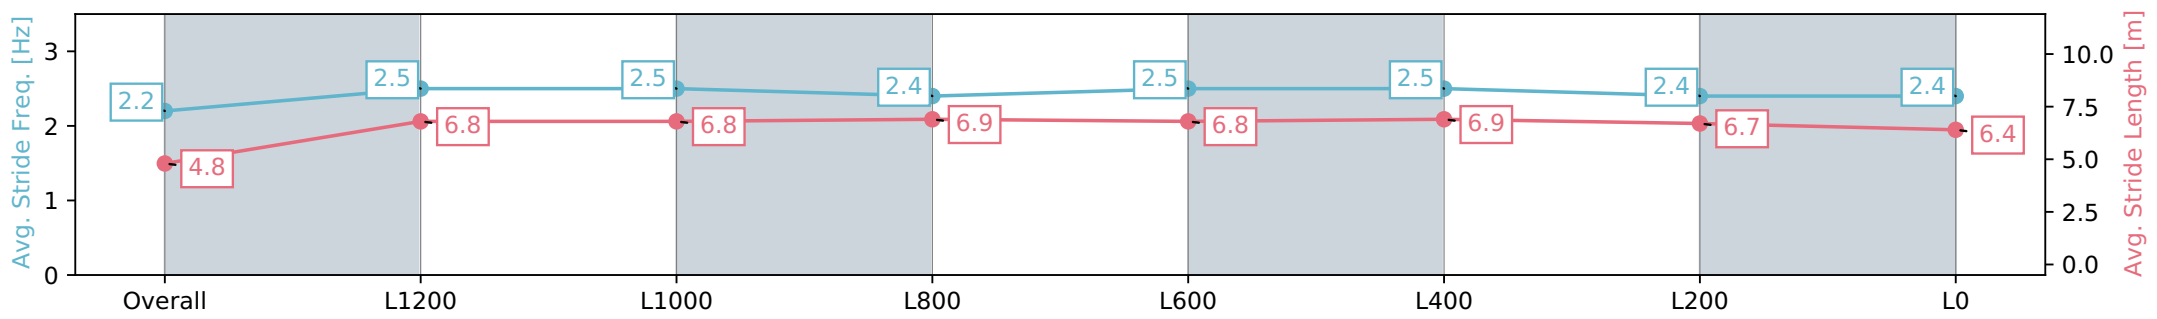

Horse/Jockey Name	EXALTED RUTH/Margaret Collett
Finish Rank	11
Fastest Section Time (Section)	0:11.71 (L1200)
Top Speed [km/h] (Section)	62.7 (Overall)
Race State	Finished

Sportsbet Gawler SA - Professional
Race 8: Coopers Brewery Australian Lager Handicap - 1500m

06 July 2024 - 3:52PM

Track Rating: Soft 6, Weather: Fine, Rail Position: True

Section	Overall	L1200	L1000	L800	L600	L400	L200	L0
Section Times	1:34.39 [11] (0:09.06)	1:25.33 [13] (0:11.86)	1:13.47 [12] (0:11.71)	1:01.76 [12] (0:11.98)	0:49.78 [12] (0:11.99)	0:37.79 [13] (0:12.08)	0:25.71 [14] (0:12.53)	0:13.18 [13] (0:13.18)
Average Speed [km/h]	39.9	61.1	61.6	60.5	61.1	60.9	58.1	54.7
Top Speed [km/h]	58.7	62.7	62.6	60.8	61.7	61.7	60.5	56.3
Avg. Dist. to Rail [m]	11.0	4.6	2.0	2.4	2.6	4.5	7.1	8.6
Avg. Stride Freq. [Hz]	2.2	2.5	2.5	2.4	2.5	2.5	2.4	2.4
Avg. Stride Length [m]	4.8	6.8	6.8	6.9	6.8	6.9	6.7	6.4

Report Created: Sat 06 July 2024 16:44:33 GMT+10 (Note: Timing is based on positional data)

- [ ] Ranking at each section and finish
- -:-:- No data available at this section
- NA No data available