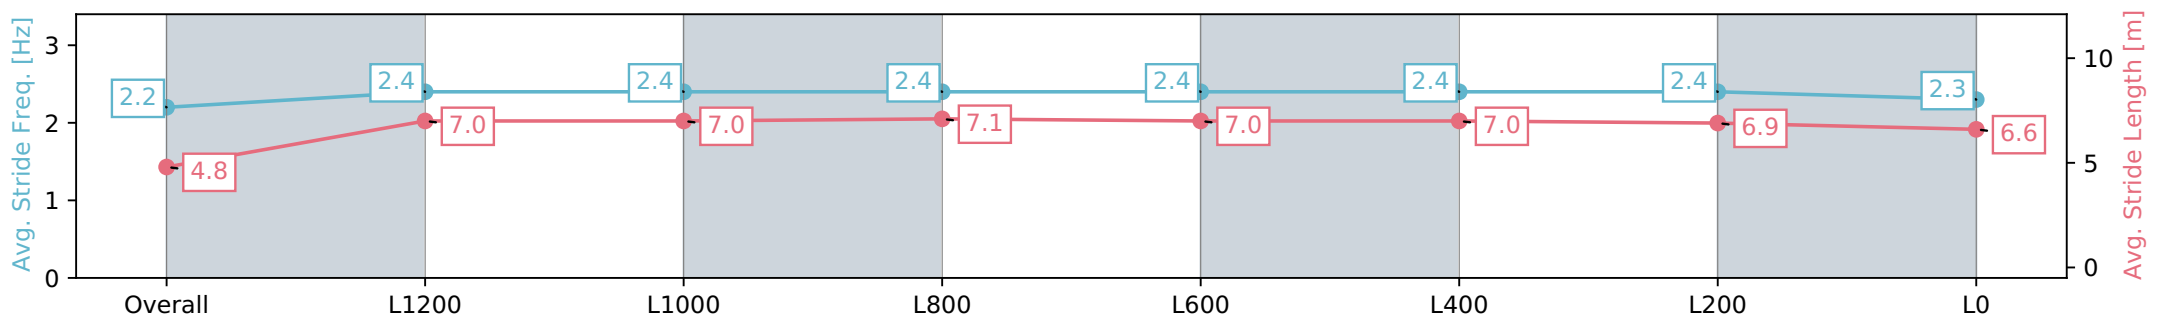

Sportsbet Gawler SA - Professional
Race 8: Coopers Brewery Australian Lager Handicap - 1500m

06 July 2024 - 3:52PM

Track Rating: Soft 6, Weather: Fine, Rail Position: True

| Section | Overall | L1200 | L1000 | L800 | L600 | L400 | L200 | L0 |
|------------------------|--------------------------|---------------------------|---------------------------|---------------------------|---------------------------|---------------------------|---------------------------|---------------------------|
| Section Times | 1:33.94 [7] (0:09.03) | 1:24.91 [12] (0:11.98) | 1:12.93 [13] (0:11.73) | 1:01.20 [13] (0:11.92) | 0:49.28 [13] (0:11.88) | 0:37.40 [12] (0:11.88) | 0:25.52 [11] (0:12.23) | 0:13.29 [10] (0:13.28) |
| Average Speed [km/h] | 39.9 | 60.5 | 61.3 | 60.4 | 60.3 | 60.3 | 59.1 | 54.0 |
| Top Speed [km/h] | 58.4 | 61.8 | 62.8 | 61.5 | 61.8 | 62.2 | 60.5 | 56.1 |
| Avg. Dist. to Rail [m] | 7.1 | 3.9 | 0.6 | 0.4 | 0.9 | 0.6 | 2.5 | 6.2 |
| Avg. Stride Freq. [Hz] | 2.2 | 2.4 | 2.4 | 2.4 | 2.4 | 2.4 | 2.4 | 2.3 |
| Avg. Stride Length [m] | 4.8 | 7.0 | 7.0 | 7.1 | 7.0 | 7.0 | 6.9 | 6.6 |