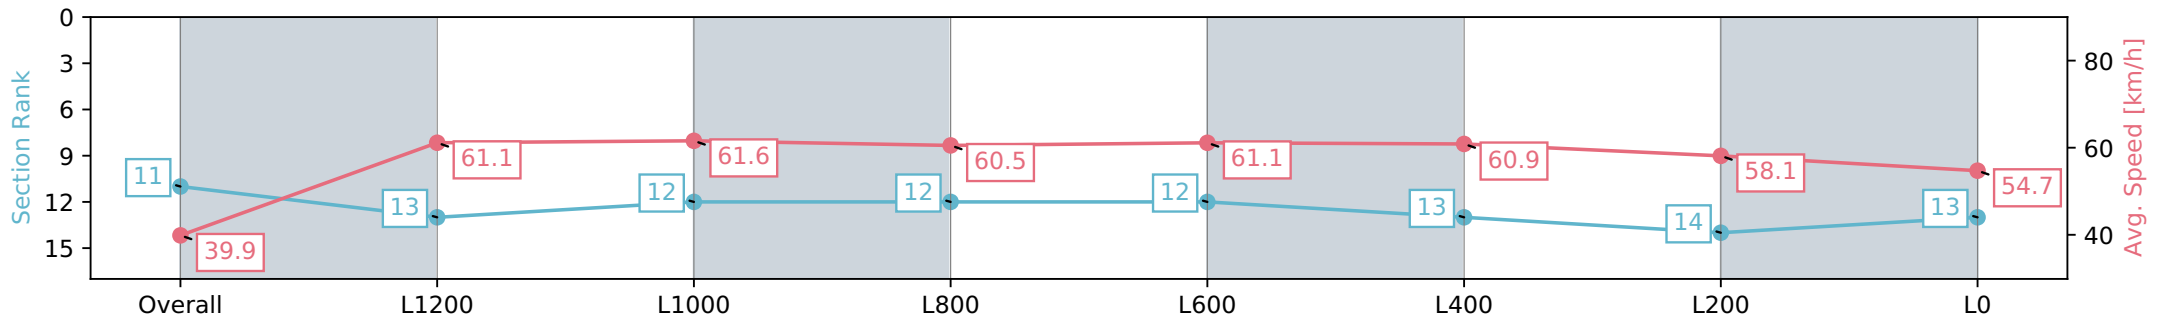

Horse/Jockey Name	EXALTED RUTH/Margaret Collett
Finish Rank	11
Fastest Section Time (Section)	0:11.71 (L1200)
Top Speed [km/h] (Section)	62.7 (Overall)
Race State	Finished

Sportsbet Gawler SA - Professional
Race 8: Coopers Brewery Australian Lager Handicap - 1500m

06 July 2024 - 3:52PM

Track Rating: Soft 6, Weather: Fine, Rail Position: True

Section	Overall	L1200	L1000	L800	L600	L400	L200	L0
Section Times	1:34.39 [11] (0:09.06)	1:25.33 [13] (0:11.86)	1:13.47 [12] (0:11.71)	1:01.76 [12] (0:11.98)	0:49.78 [12] (0:11.99)	0:37.79 [13] (0:12.08)	0:25.71 [14] (0:12.53)	0:13.18 [13] (0:13.18)
Average Speed [km/h]	39.9	61.1	61.6	60.5	61.1	60.9	58.1	54.7
Top Speed [km/h]	58.7	62.7	62.6	60.8	61.7	61.7	60.5	56.3
Avg. Dist. to Rail [m]	11.0	4.6	2.0	2.4	2.6	4.5	7.1	8.6
Avg. Stride Freq. [Hz]	2.2	2.5	2.5	2.4	2.5	2.5	2.4	2.4
Avg. Stride Length [m]	4.8	6.8	6.8	6.9	6.8	6.9	6.7	6.4

Report Created: Sat 06 July 2024 16:44:33 GMT+10 (Note: Timing is based on positional data)

- [ ] Ranking at each section and finish
- -:-:- No data available at this section
- NA No data available