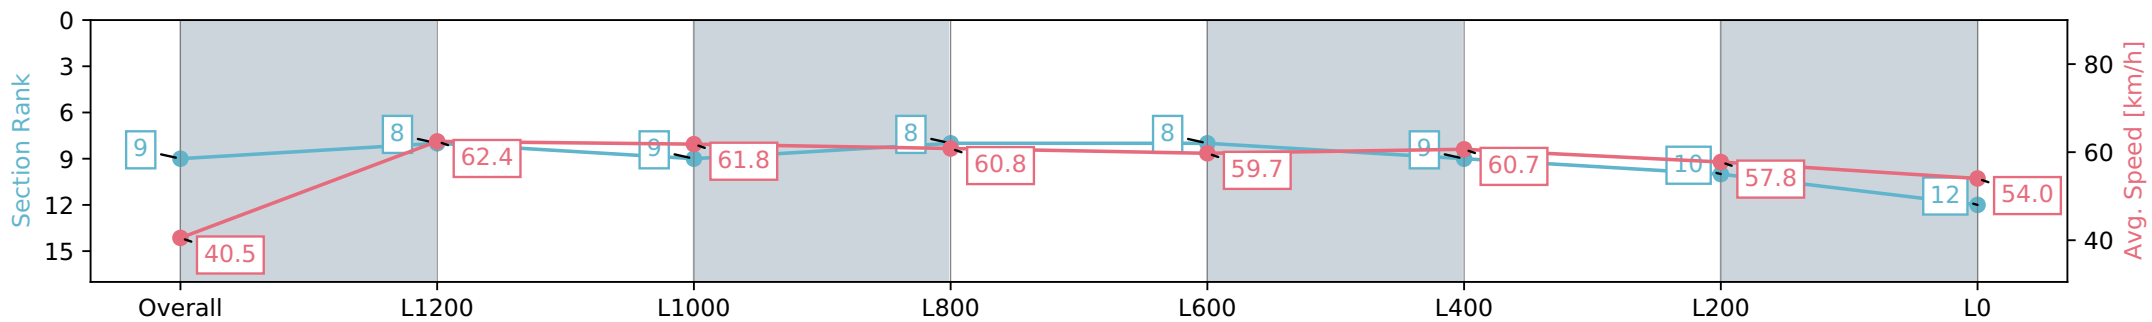

Horse/Jockey Name	CALL ME VEXATIOUS/Callan Murray
Finish Rank	9
Fastest Section Time (Section)	0:11.64 (L1400)
Top Speed [km/h] (Section)	64.1 (L1400)
Race State	Finished

Sportsbet Gawler SA - Professional
Race 8: Coopers Brewery Australian Lager Handicap - 1500m

06 July 2024 - 3:52PM

Track Rating: Soft 6, Weather: Fine, Rail Position: True

Section	Overall	L1200	L1000	L800	L600	L400	L200	L0
Section Times	1:34.32 [9] (0:08.86)	1:25.46 [8] (0:11.64)	1:13.82 [9] (0:11.66)	1:02.16 [8] (0:11.93)	0:50.23 [8] (0:12.21)	0:38.02 [9] (0:12.08)	0:25.94 [10] (0:12.56)	0:13.37 [12] (0:13.37)
Average Speed [km/h]	40.5	62.4	61.8	60.8	59.7	60.7	57.8	54.0
Top Speed [km/h]	61.3	63.3	64.1	61.2	60.7	61.1	59.3	55.9
Avg. Dist. to Rail [m]	11.4	6.3	2.7	2.8	2.3	3.8	4.7	6.0
Avg. Stride Freq. [Hz]	2.2	2.3	2.3	2.2	2.2	2.2	2.2	2.1
Avg. Stride Length [m]	4.8	7.6	7.6	7.5	7.4	7.6	7.3	7.0

Report Created: Sat 06 July 2024 16:44:26 GMT+10 (Note: Timing is based on positional data)

- [ ] Ranking at each section and finish
- -:-:- No data available at this section
- NA No data available