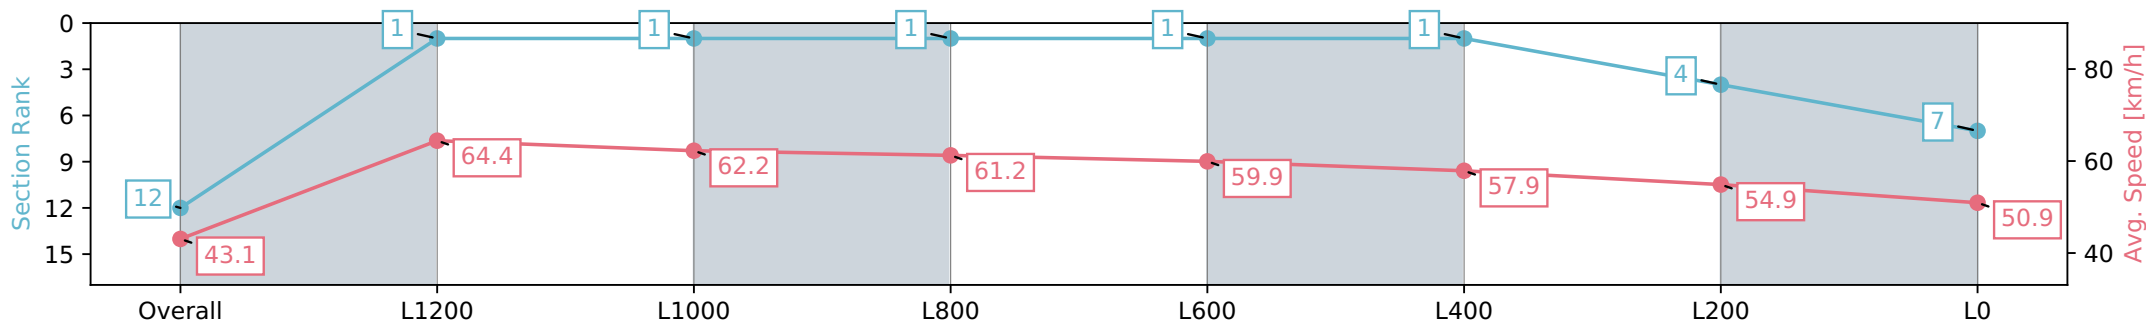

Horse/Jockey Name	RUN AND TELL/Ben Price
Finish Rank	12
Fastest Section Time (Section)	0:11.20 (L1400)
Top Speed [km/h] (Section)	65.7 (Overall)
Race State	Finished

Sportsbet Gawler SA - Professional
Race 8: Coopers Brewery Australian Lager Handicap - 1500m

06 July 2024 - 3:52PM

Track Rating: Soft 6, Weather: Fine, Rail Position: True

Section	Overall	L1200	L1000	L800	L600	L400	L200	L0
Section Times	1:34.65 [12] (0:08.36)	1:26.29 [1] (0:11.20)	1:15.09 [1] (0:11.59)	1:03.50 [1] (0:11.76)	0:51.74 [1] (0:12.02)	0:39.72 [1] (0:12.47)	0:27.25 [4] (0:13.13)	0:14.12 [7] (0:14.12)
Average Speed [km/h]	43.1	64.4	62.2	61.2	59.9	57.9	54.9	50.9
Top Speed [km/h]	62.7	65.7	63.8	61.8	60.7	58.9	56.6	52.5
Avg. Dist. to Rail [m]	2.1	1.6	0.7	0.9	0.3	0.3	1.4	1.7
Avg. Stride Freq. [Hz]	2.3	2.4	2.4	2.3	2.3	2.3	2.3	2.2
Avg. Stride Length [m]	4.9	7.4	7.3	7.3	7.2	7.1	6.7	6.4

Report Created: Sat 06 July 2024 16:44:36 GMT+10 (Note: Timing is based on positional data)

- [ ] Ranking at each section and finish
- -:-:- No data available at this section
- NA No data available