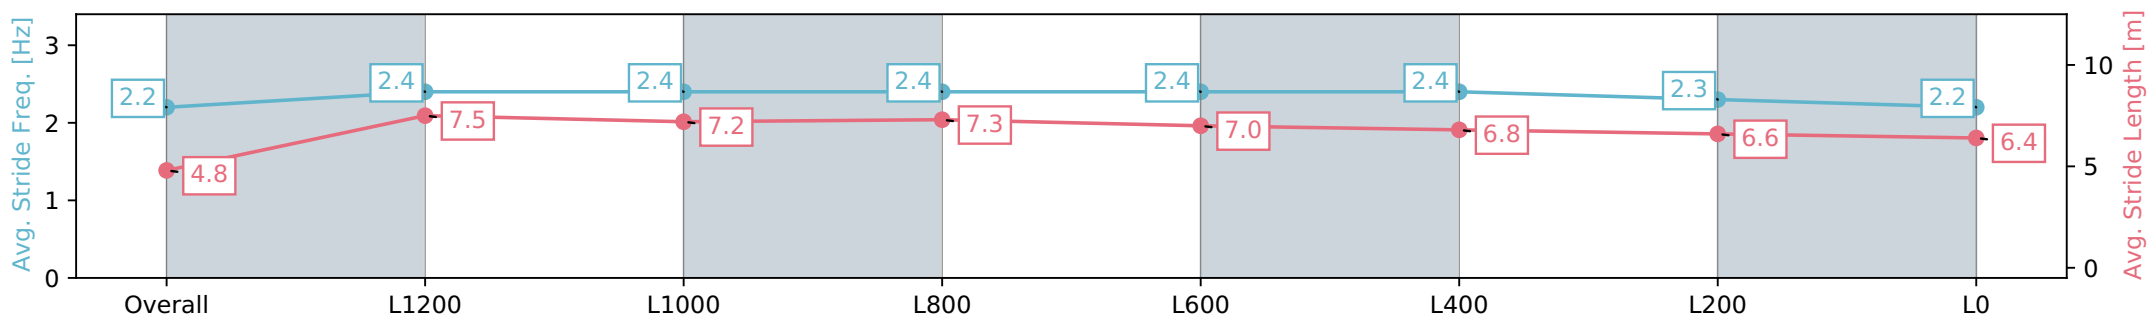

Horse/Jockey Name	RIALTOR/Samuel Payne
Finish Rank	13
Fastest Section Time (Section)	0:11.14 (L1400)
Top Speed [km/h] (Section)	66.5 (Overall)
Race State	Finished

Sportsbet Gawler SA - Professional
Race 8: Coopers Brewery Australian Lager Handicap - 1500m

06 July 2024 - 3:52PM

Track Rating: Soft 6, Weather: Fine, Rail Position: True

Section	Overall	L1200	L1000	L800	L600	L400	L200	L0
Section Times	1:34.83 [13] (0:08.67)	1:26.16 [5] (0:11.14)	1:15.02 [2] (0:11.52)	1:03.50 [2] (0:11.74)	0:51.76 [2] (0:12.00)	0:39.76 [2] (0:12.40)	0:27.36 [5] (0:13.14)	0:14.22 [9] (0:14.22)
Average Speed [km/h]	41.4	65.1	62.5	61.6	60.5	58.6	55.0	50.7
Top Speed [km/h]	64.7	66.5	65.2	62.8	61.8	59.6	57.8	52.5
Avg. Dist. to Rail [m]	5.4	3.5	1.4	1.5	1.6	1.9	3.7	3.5
Avg. Stride Freq. [Hz]	2.2	2.4	2.4	2.4	2.4	2.4	2.3	2.2
Avg. Stride Length [m]	4.8	7.5	7.2	7.3	7.0	6.8	6.6	6.4

- [ ] Ranking at each section and finish
- -:-:- No data available at this section
- NA No data available