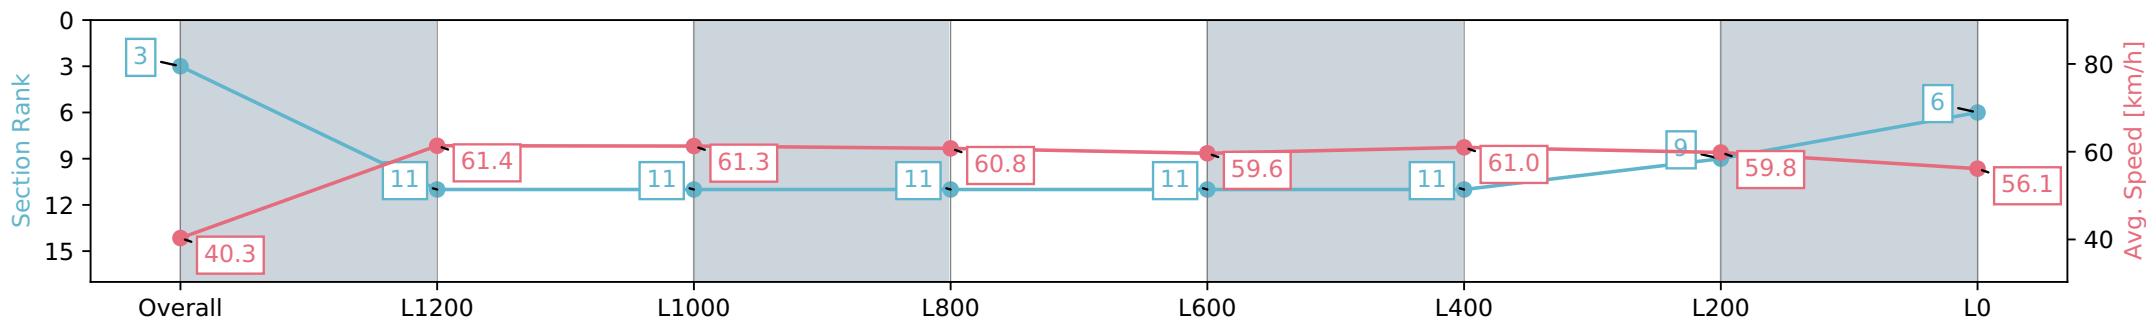

Sportsbet Gawler SA - Professional
 Race 8: Coopers Brewery Australian Lager Handicap - 1500m

06 July 2024 - 3:52PM

Track Rating: Soft 6, Weather: Fine, Rail Position: True

| Section | Overall | L1200 | L1000 | L800 | L600 | L400 | L200 | L0 |
|------------------------|--------------------------|---------------------------|---------------------------|---------------------------|---------------------------|---------------------------|--------------------------|--------------------------|
| Section Times | 1:33.28 [3] (0:08.92) | 1:24.36 [11] (0:11.81) | 1:12.55 [11] (0:11.76) | 1:00.79 [11] (0:11.92) | 0:48.87 [11] (0:12.08) | 0:36.79 [11] (0:11.85) | 0:24.94 [9] (0:12.13) | 0:12.81 [6] (0:12.81) |
| Average Speed [km/h] | 40.3 | 61.4 | 61.3 | 60.8 | 59.6 | 61.0 | 59.8 | 56.1 |
| Top Speed [km/h] | 60.0 | 62.6 | 62.6 | 61.2 | 62.4 | 62.6 | 61.4 | 58.0 |
| Avg. Dist. to Rail [m] | 7.4 | 4.3 | 1.2 | 1.5 | 0.7 | 0.7 | 3.8 | 5.3 |
| Avg. Stride Freq. [Hz] | 2.2 | 2.3 | 2.3 | 2.3 | 2.3 | 2.4 | 2.4 | 2.3 |
| Avg. Stride Length [m] | 4.9 | 7.3 | 7.3 | 7.3 | 7.2 | 7.2 | 7.0 | 6.7 |