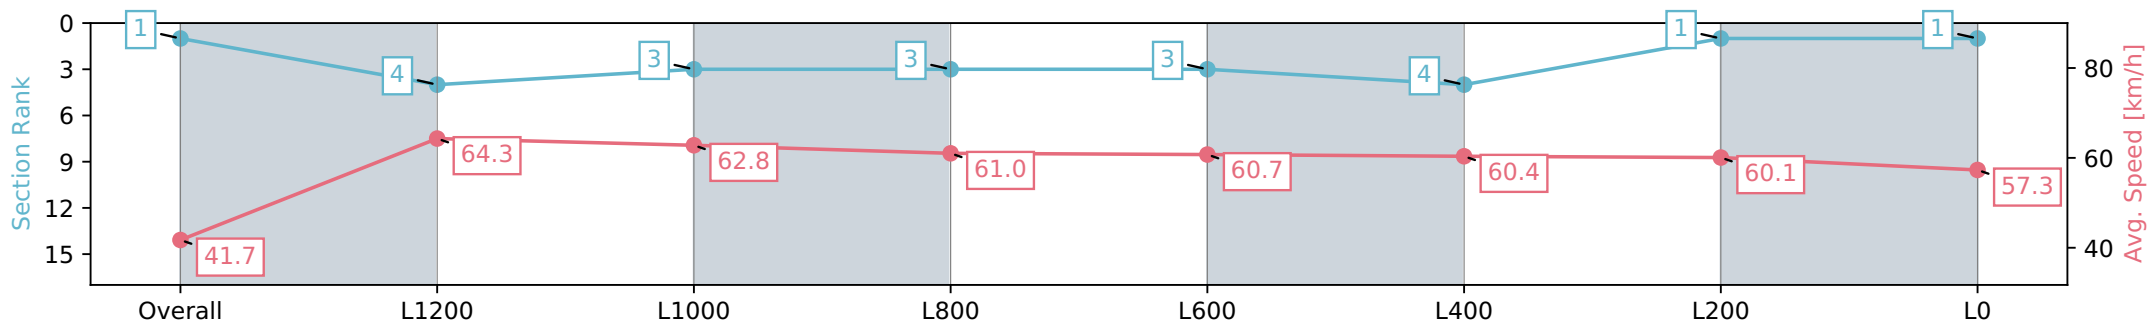

Sportsbet Gawler SA - Professional
 Race 8: Coopers Brewery Australian Lager Handicap - 1500m

06 July 2024 - 3:52PM

Track Rating: Soft 6, Weather: Fine, Rail Position: True

| Section | Overall | L1200 | L1000 | L800 | L600 | L400 | L200 | L0 |
|------------------------|--------------------------|--------------------------|--------------------------|--------------------------|--------------------------|--------------------------|--------------------------|--------------------------|
| Section Times | 1:31.98 [1] (0:08.65) | 1:23.33 [4] (0:11.31) | 1:12.02 [3] (0:11.47) | 1:00.55 [3] (0:11.86) | 0:48.69 [3] (0:12.02) | 0:36.67 [4] (0:12.02) | 0:24.65 [1] (0:12.09) | 0:12.56 [1] (0:12.56) |
| Average Speed [km/h] | 41.7 | 64.3 | 62.8 | 61.0 | 60.7 | 60.4 | 60.1 | 57.3 |
| Top Speed [km/h] | 63.5 | 65.1 | 64.2 | 62.5 | 61.7 | 61.4 | 61.4 | 58.7 |
| Avg. Dist. to Rail [m] | 12.8 | 6.5 | 3.7 | 3.2 | 1.6 | 2.2 | 3.8 | 4.7 |
| Avg. Stride Freq. [Hz] | 2.3 | 2.4 | 2.4 | 2.3 | 2.3 | 2.3 | 2.4 | 2.3 |
| Avg. Stride Length [m] | 4.8 | 7.4 | 7.3 | 7.3 | 7.3 | 7.3 | 7.0 | 7.0 |