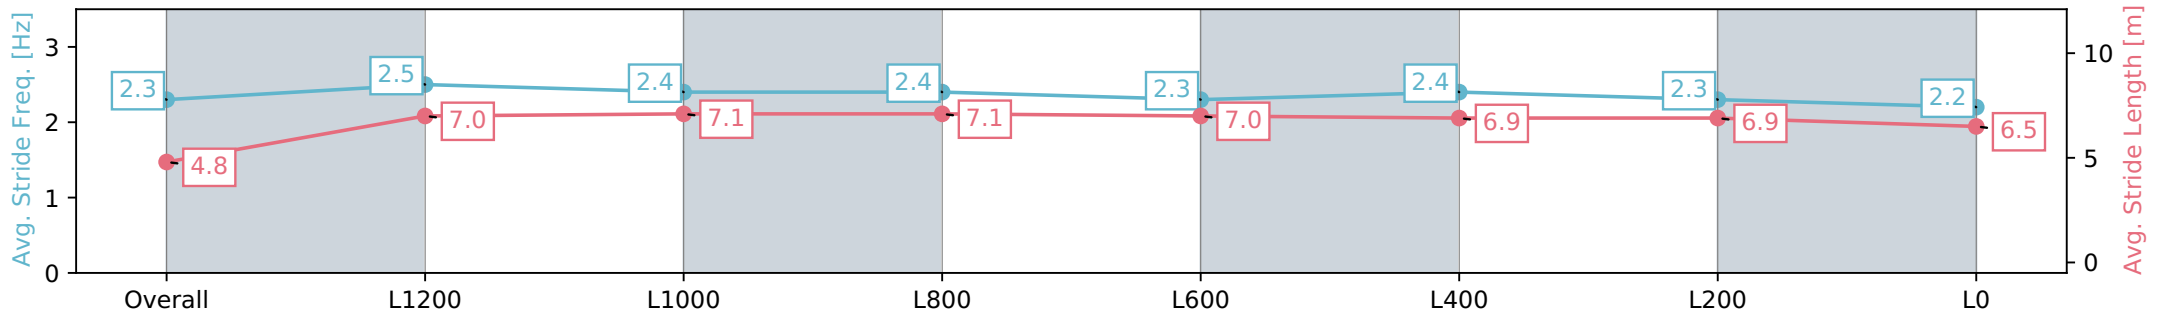

Horse/Jockey Name	ABAN/Stacey Metcalfe
Finish Rank	14
Fastest Section Time (Section)	0:11.59 (L1400)
Top Speed [km/h] (Section)	64.5 (Overall)
Race State	Finished

Sportsbet Gawler SA - Professional
Race 8: Coopers Brewery Australian Lager Handicap - 1500m

06 July 2024 - 3:52PM

Track Rating: Soft 6, Weather: Fine, Rail Position: True

Section	Overall	L1200	L1000	L800	L600	L400	L200	L0
Section Times	1:34.90 [14] (0:08.64)	1:26.26 [3] (0:11.59)	1:14.67 [7] (0:11.72)	1:02.95 [7] (0:11.93)	0:51.02 [7] (0:12.28)	0:38.74 [7] (0:12.35)	0:26.39 [12] (0:12.73)	0:13.66 [14] (0:13.66)
Average Speed [km/h]	41.9	62.5	61.7	60.5	58.8	58.9	57.1	52.7
Top Speed [km/h]	59.3	64.5	64.4	61.4	60.6	60.1	58.0	55.8
Avg. Dist. to Rail [m]	13.1	6.5	2.0	1.4	1.0	2.0	4.2	6.6
Avg. Stride Freq. [Hz]	2.3	2.5	2.4	2.4	2.3	2.4	2.3	2.2
Avg. Stride Length [m]	4.8	7.0	7.1	7.1	7.0	6.9	6.9	6.5

Report Created: Sat 06 July 2024 16:44:42 GMT+10 (Note: Timing is based on positional data)

- [ ] Ranking at each section and finish
- -:-:- No data available at this section
- NA No data available