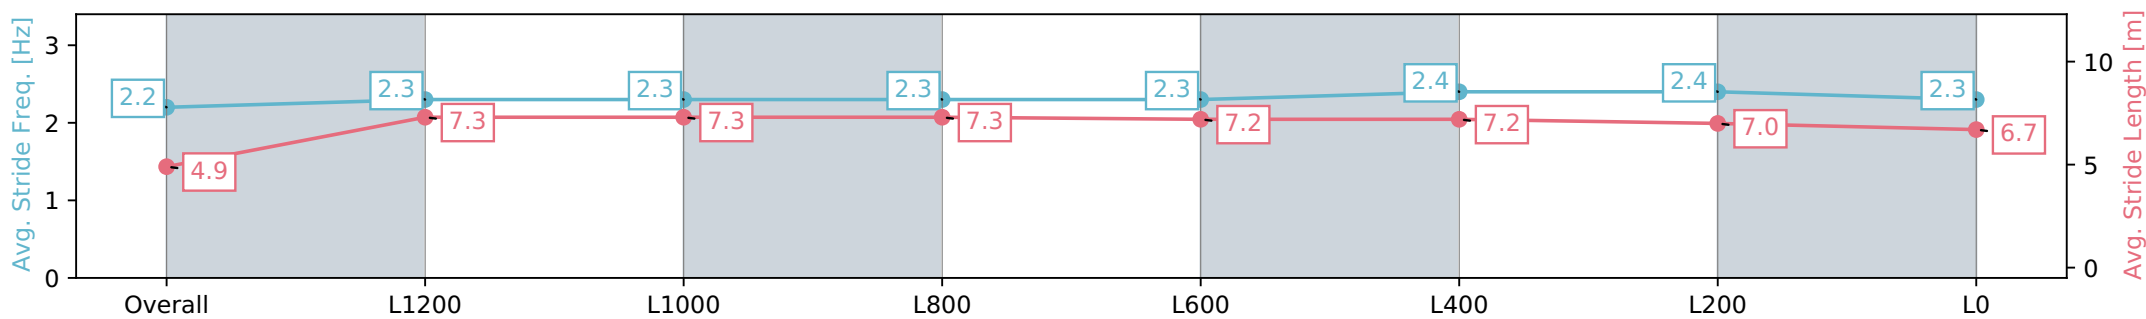

Sportsbet Gawler SA - Professional
 Race 8: Coopers Brewery Australian Lager Handicap - 1500m

06 July 2024 - 3:52PM

Track Rating: Soft 6, Weather: Fine, Rail Position: True

| Section | Overall | L1200 | L1000 | L800 | L600 | L400 | L200 | L0 |
|------------------------|--------------------------|---------------------------|---------------------------|---------------------------|---------------------------|---------------------------|--------------------------|--------------------------|
| Section Times | 1:33.28 [3] (0:08.92) | 1:24.36 [11] (0:11.81) | 1:12.55 [11] (0:11.76) | 1:00.79 [11] (0:11.92) | 0:48.87 [11] (0:12.08) | 0:36.79 [11] (0:11.85) | 0:24.94 [9] (0:12.13) | 0:12.81 [6] (0:12.81) |
| Average Speed [km/h] | 40.3 | 61.4 | 61.3 | 60.8 | 59.6 | 61.0 | 59.8 | 56.1 |
| Top Speed [km/h] | 60.0 | 62.6 | 62.6 | 61.2 | 62.4 | 62.6 | 61.4 | 58.0 |
| Avg. Dist. to Rail [m] | 7.4 | 4.3 | 1.2 | 1.5 | 0.7 | 0.7 | 3.8 | 5.3 |
| Avg. Stride Freq. [Hz] | 2.2 | 2.3 | 2.3 | 2.3 | 2.3 | 2.4 | 2.4 | 2.3 |
| Avg. Stride Length [m] | 4.9 | 7.3 | 7.3 | 7.3 | 7.2 | 7.2 | 7.0 | 6.7 |