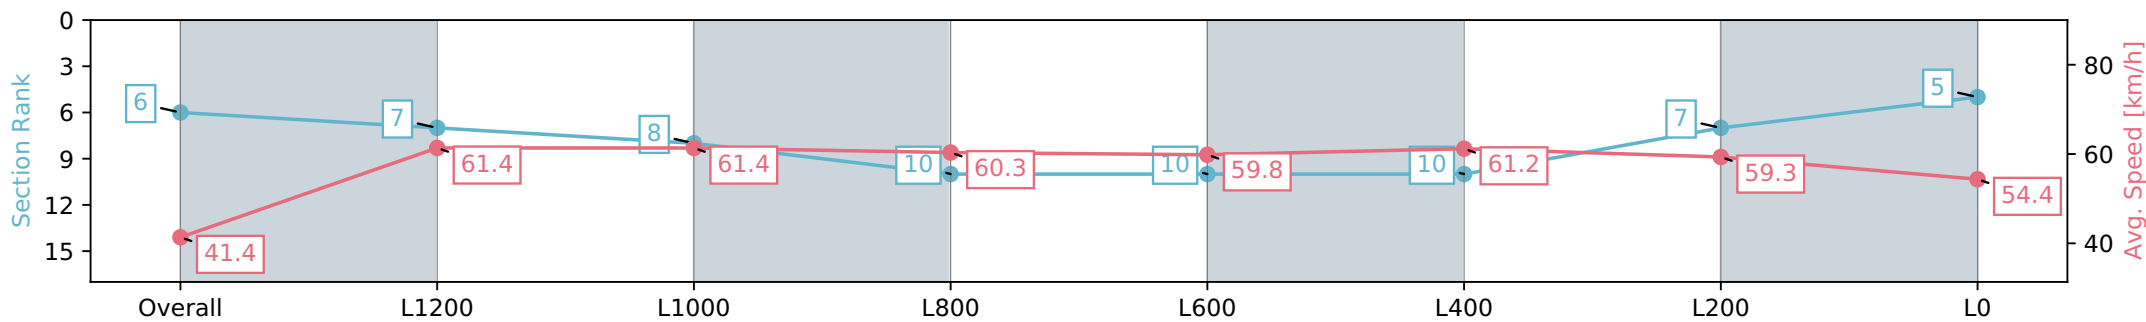

Horse/Jockey Name	EAGLELOU/Justin Potter
Finish Rank	6
Fastest Section Time (Section)	0:11.78 (L1200)
Top Speed [km/h] (Section)	62.8 (Overall)
Race State	Finished

Sportsbet Gawler SA - Professional
Race 8: Coopers Brewery Australian Lager Handicap - 1500m

06 July 2024 - 3:52PM

Track Rating: Soft 6, Weather: Fine, Rail Position: True

Section	Overall	L1200	L1000	L800	L600	L400	L200	L0
Section Times	1:33.64 [6] (0:08.69)	1:24.95 [7] (0:11.79)	1:13.16 [8] (0:11.78)	1:01.38 [10] (0:11.95)	0:49.43 [10] (0:12.13)	0:37.30 [10] (0:11.86)	0:25.44 [7] (0:12.21)	0:13.23 [5] (0:13.23)
Average Speed [km/h]	41.4	61.4	61.4	60.3	59.8	61.2	59.3	54.4
Top Speed [km/h]	59.7	62.8	62.8	61.5	62.1	62.4	60.5	57.1
Avg. Dist. to Rail [m]	10.0	4.5	1.6	1.5	0.8	2.0	3.5	4.4
Avg. Stride Freq. [Hz]	2.1	2.3	2.3	2.2	2.2	2.3	2.2	2.1
Avg. Stride Length [m]	5.1	7.4	7.4	7.6	7.5	7.6	7.4	7.0

Report Created: Sat 06 July 2024 16:44:17 GMT+10 (Note: Timing is based on positional data)

- [ ] Ranking at each section and finish
- -:-:- No data available at this section
- NA No data available