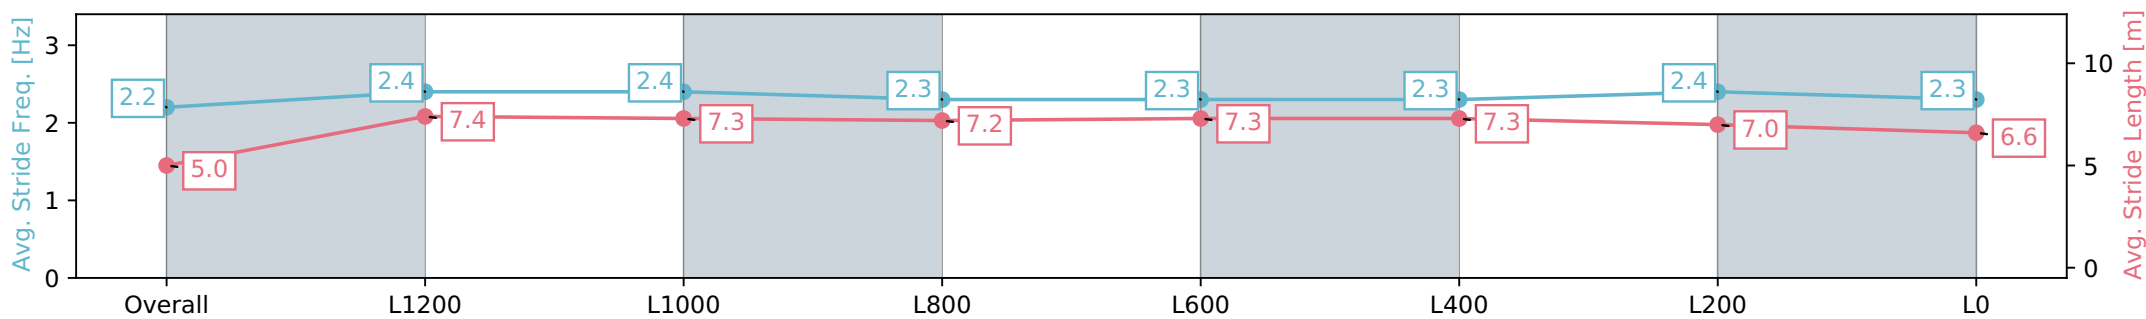

Sportsbet Gawler SA - Professional
 Race 8: Coopers Brewery Australian Lager Handicap - 1500m

06 July 2024 - 3:52PM

Track Rating: Soft 6, Weather: Fine, Rail Position: True

| Section | Overall | L1200 | L1000 | L800 | L600 | L400 | L200 | L0 |
|------------------------|--------------------------|--------------------------|--------------------------|--------------------------|--------------------------|--------------------------|--------------------------|--------------------------|
| Section Times | 1:32.52 [2] (0:08.60) | 1:23.92 [2] (0:11.43) | 1:12.49 [5] (0:11.54) | 1:00.95 [5] (0:12.01) | 0:48.94 [5] (0:11.86) | 0:37.08 [5] (0:11.96) | 0:25.12 [3] (0:12.09) | 0:13.03 [2] (0:13.03) |
| Average Speed [km/h] | 41.9 | 63.2 | 62.6 | 60.4 | 60.7 | 60.4 | 60.1 | 55.2 |
| Top Speed [km/h] | 60.2 | 64.6 | 64.5 | 60.9 | 61.9 | 62.4 | 61.8 | 58.2 |
| Avg. Dist. to Rail [m] | 3.5 | 3.3 | 2.3 | 1.8 | 0.3 | 1.2 | 4.7 | 5.6 |
| Avg. Stride Freq. [Hz] | 2.2 | 2.4 | 2.4 | 2.3 | 2.3 | 2.3 | 2.4 | 2.3 |
| Avg. Stride Length [m] | 5.0 | 7.4 | 7.3 | 7.2 | 7.3 | 7.3 | 7.0 | 6.6 |