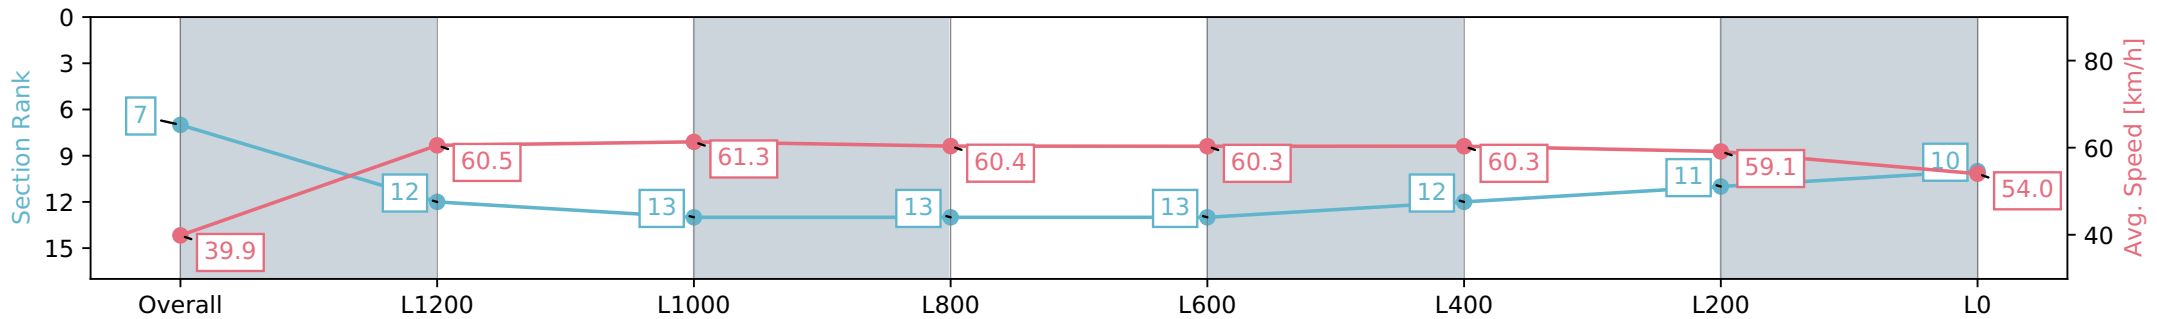

Sportsbet Gawler SA - Professional
Race 8: Coopers Brewery Australian Lager Handicap - 1500m

06 July 2024 - 3:52PM

Track Rating: Soft 6, Weather: Fine, Rail Position: True

| Section | Overall | L1200 | L1000 | L800 | L600 | L400 | L200 | L0 |
|------------------------|--------------------------|---------------------------|---------------------------|---------------------------|---------------------------|---------------------------|---------------------------|---------------------------|
| Section Times | 1:33.94 [7] (0:09.03) | 1:24.91 [12] (0:11.98) | 1:12.93 [13] (0:11.73) | 1:01.20 [13] (0:11.92) | 0:49.28 [13] (0:11.88) | 0:37.40 [12] (0:11.88) | 0:25.52 [11] (0:12.23) | 0:13.29 [10] (0:13.28) |
| Average Speed [km/h] | 39.9 | 60.5 | 61.3 | 60.4 | 60.3 | 60.3 | 59.1 | 54.0 |
| Top Speed [km/h] | 58.4 | 61.8 | 62.8 | 61.5 | 61.8 | 62.2 | 60.5 | 56.1 |
| Avg. Dist. to Rail [m] | 7.1 | 3.9 | 0.6 | 0.4 | 0.9 | 0.6 | 2.5 | 6.2 |
| Avg. Stride Freq. [Hz] | 2.2 | 2.4 | 2.4 | 2.4 | 2.4 | 2.4 | 2.4 | 2.3 |
| Avg. Stride Length [m] | 4.8 | 7.0 | 7.0 | 7.1 | 7.0 | 7.0 | 6.9 | 6.6 |