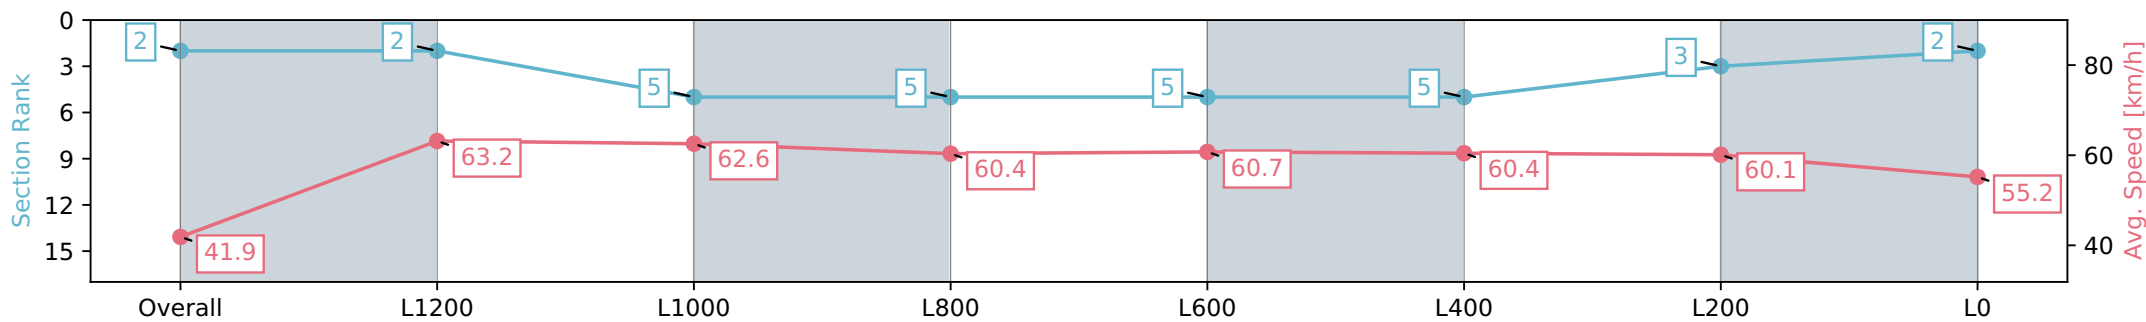

Sportsbet Gawler SA - Professional
 Race 8: Coopers Brewery Australian Lager Handicap - 1500m

06 July 2024 - 3:52PM

Track Rating: Soft 6, Weather: Fine, Rail Position: True

| Section | Overall | L1200 | L1000 | L800 | L600 | L400 | L200 | L0 |
|------------------------|--------------------------|--------------------------|--------------------------|--------------------------|--------------------------|--------------------------|--------------------------|--------------------------|
| Section Times | 1:32.52 [2] (0:08.60) | 1:23.92 [2] (0:11.43) | 1:12.49 [5] (0:11.54) | 1:00.95 [5] (0:12.01) | 0:48.94 [5] (0:11.86) | 0:37.08 [5] (0:11.96) | 0:25.12 [3] (0:12.09) | 0:13.03 [2] (0:13.03) |
| Average Speed [km/h] | 41.9 | 63.2 | 62.6 | 60.4 | 60.7 | 60.4 | 60.1 | 55.2 |
| Top Speed [km/h] | 60.2 | 64.6 | 64.5 | 60.9 | 61.9 | 62.4 | 61.8 | 58.2 |
| Avg. Dist. to Rail [m] | 3.5 | 3.3 | 2.3 | 1.8 | 0.3 | 1.2 | 4.7 | 5.6 |
| Avg. Stride Freq. [Hz] | 2.2 | 2.4 | 2.4 | 2.3 | 2.3 | 2.3 | 2.4 | 2.3 |
| Avg. Stride Length [m] | 5.0 | 7.4 | 7.3 | 7.2 | 7.3 | 7.3 | 7.0 | 6.6 |