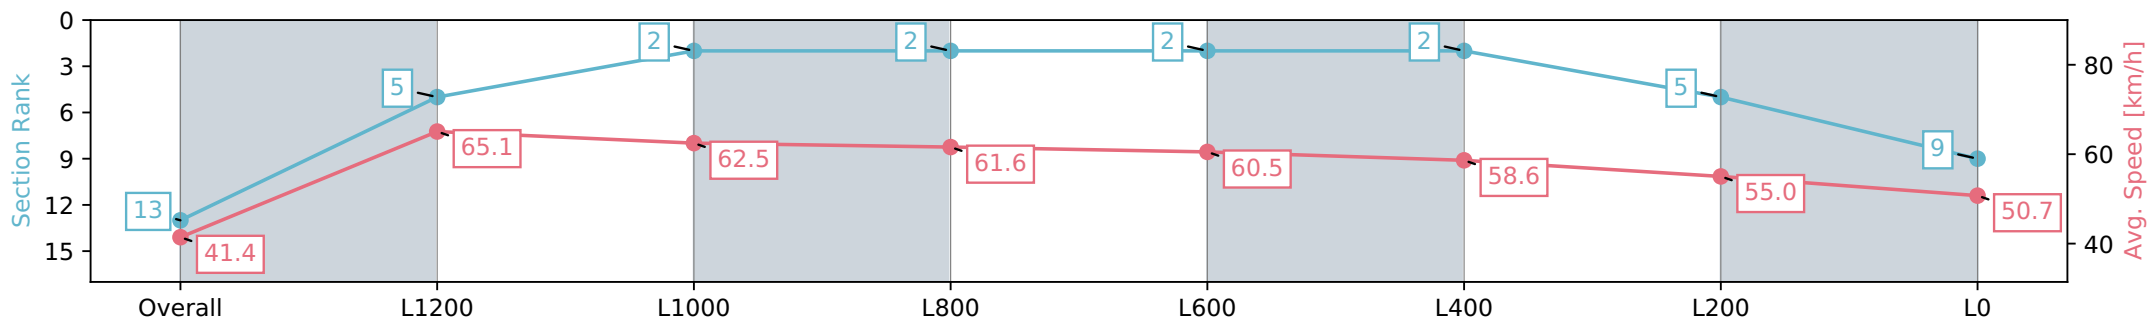

Horse/Jockey Name	RIALTOR/Samuel Payne
Finish Rank	13
Fastest Section Time (Section)	0:11.14 (L1400)
Top Speed [km/h] (Section)	66.5 (Overall)
Race State	Finished

Sportsbet Gawler SA - Professional
Race 8: Coopers Brewery Australian Lager Handicap - 1500m

06 July 2024 - 3:52PM

Track Rating: Soft 6, Weather: Fine, Rail Position: True

Section	Overall	L1200	L1000	L800	L600	L400	L200	L0
Section Times	1:34.83 [13] (0:08.67)	1:26.16 [5] (0:11.14)	1:15.02 [2] (0:11.52)	1:03.50 [2] (0:11.74)	0:51.76 [2] (0:12.00)	0:39.76 [2] (0:12.40)	0:27.36 [5] (0:13.14)	0:14.22 [9] (0:14.22)
Average Speed [km/h]	41.4	65.1	62.5	61.6	60.5	58.6	55.0	50.7
Top Speed [km/h]	64.7	66.5	65.2	62.8	61.8	59.6	57.8	52.5
Avg. Dist. to Rail [m]	5.4	3.5	1.4	1.5	1.6	1.9	3.7	3.5
Avg. Stride Freq. [Hz]	2.2	2.4	2.4	2.4	2.4	2.4	2.3	2.2
Avg. Stride Length [m]	4.8	7.5	7.2	7.3	7.0	6.8	6.6	6.4

- [ ] Ranking at each section and finish
- -:-:- No data available at this section
- NA No data available