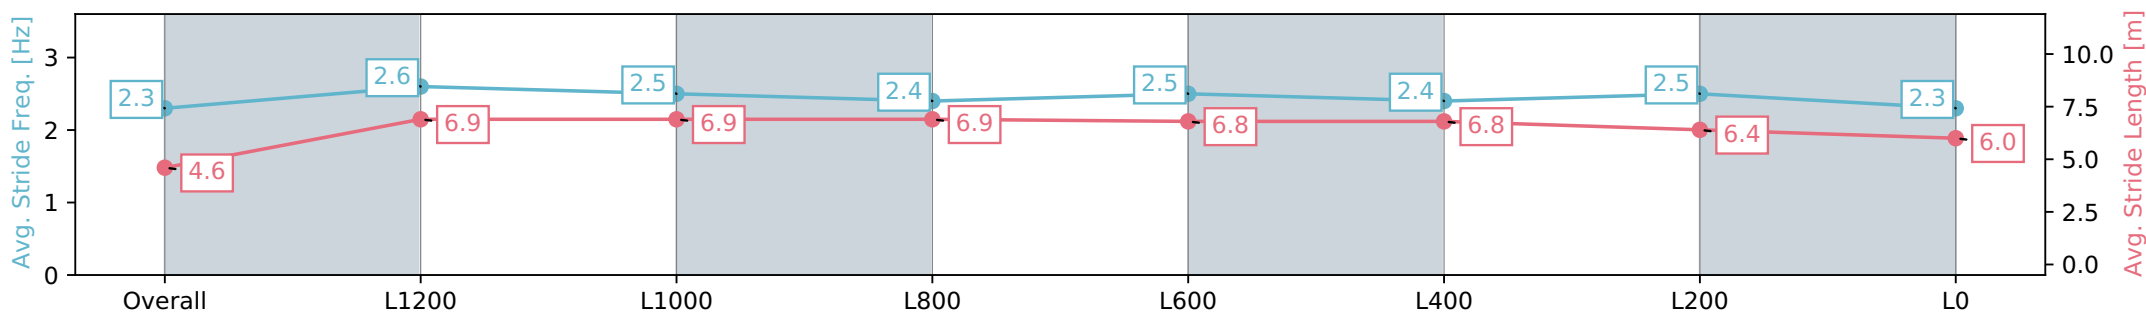

Horse/Jockey Name	BILLIE BRONX/Alana Livesey
Finish Rank	10
Fastest Section Time (Section)	0:11.34 (L1400)
Top Speed [km/h] (Section)	64.6 (L1400)
Race State	Finished

Sportsbet Gawler SA - Professional
Race 8: Coopers Brewery Australian Lager Handicap - 1500m

06 July 2024 - 3:52PM

Track Rating: Soft 6, Weather: Fine, Rail Position: True

Section	Overall	L1200	L1000	L800	L600	L400	L200	L0
Section Times	1:34.38 [10] (0:08.69)	1:25.69 [6] (0:11.34)	1:14.35 [4] (0:11.51)	1:02.84 [4] (0:11.84)	0:51.00 [4] (0:11.86)	0:39.14 [3] (0:12.11)	0:27.03 [2] (0:12.74)	0:14.29 [4] (0:14.28)
Average Speed [km/h]	41.6	63.5	62.8	60.6	60.5	59.4	56.8	50.3
Top Speed [km/h]	61.9	64.5	64.6	61.4	60.8	60.5	59.1	53.5
Avg. Dist. to Rail [m]	1.9	2.0	0.5	0.3	0.9	0.4	2.6	4.4
Avg. Stride Freq. [Hz]	2.3	2.6	2.5	2.4	2.5	2.4	2.5	2.3
Avg. Stride Length [m]	4.6	6.9	6.9	6.9	6.8	6.8	6.4	6.0

Report Created: Sat 06 July 2024 16:44:30 GMT+10 (Note: Timing is based on positional data)

- [ ] Ranking at each section and finish
- -:-:- No data available at this section
- NA No data available