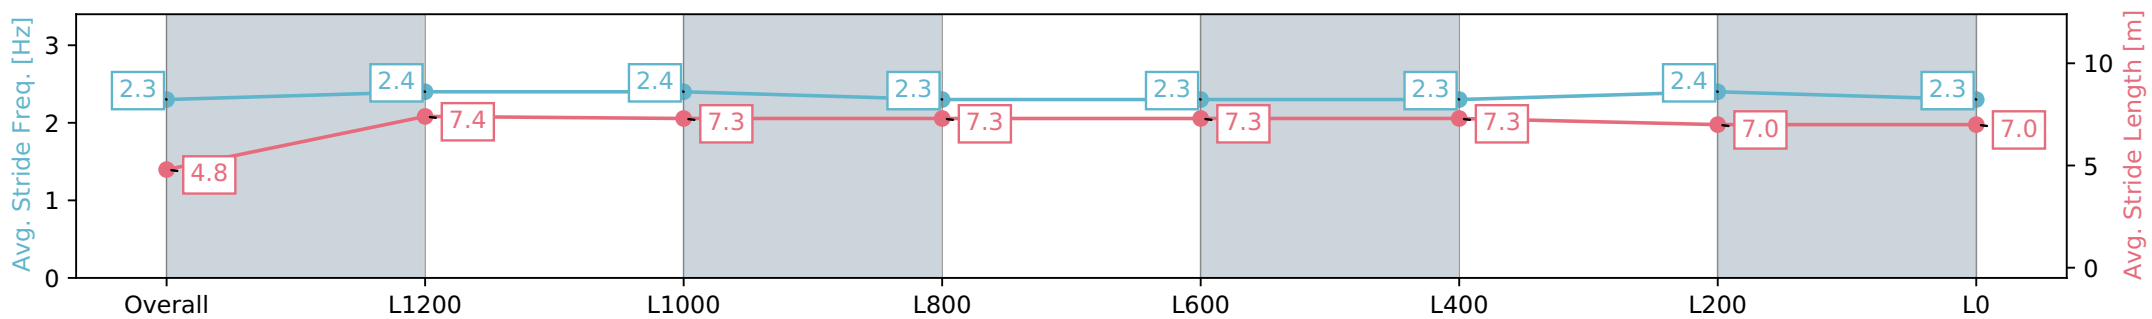

Sportsbet Gawler SA - Professional
 Race 8: Coopers Brewery Australian Lager Handicap - 1500m

06 July 2024 - 3:52PM

Track Rating: Soft 6, Weather: Fine, Rail Position: True

| Section | Overall | L1200 | L1000 | L800 | L600 | L400 | L200 | L0 |
|------------------------|--------------------------|--------------------------|--------------------------|--------------------------|--------------------------|--------------------------|--------------------------|--------------------------|
| Section Times | 1:31.98 [1] (0:08.65) | 1:23.33 [4] (0:11.31) | 1:12.02 [3] (0:11.47) | 1:00.55 [3] (0:11.86) | 0:48.69 [3] (0:12.02) | 0:36.67 [4] (0:12.02) | 0:24.65 [1] (0:12.09) | 0:12.56 [1] (0:12.56) |
| Average Speed [km/h] | 41.7 | 64.3 | 62.8 | 61.0 | 60.7 | 60.4 | 60.1 | 57.3 |
| Top Speed [km/h] | 63.5 | 65.1 | 64.2 | 62.5 | 61.7 | 61.4 | 61.4 | 58.7 |
| Avg. Dist. to Rail [m] | 12.8 | 6.5 | 3.7 | 3.2 | 1.6 | 2.2 | 3.8 | 4.7 |
| Avg. Stride Freq. [Hz] | 2.3 | 2.4 | 2.4 | 2.3 | 2.3 | 2.3 | 2.4 | 2.3 |
| Avg. Stride Length [m] | 4.8 | 7.4 | 7.3 | 7.3 | 7.3 | 7.3 | 7.0 | 7.0 |