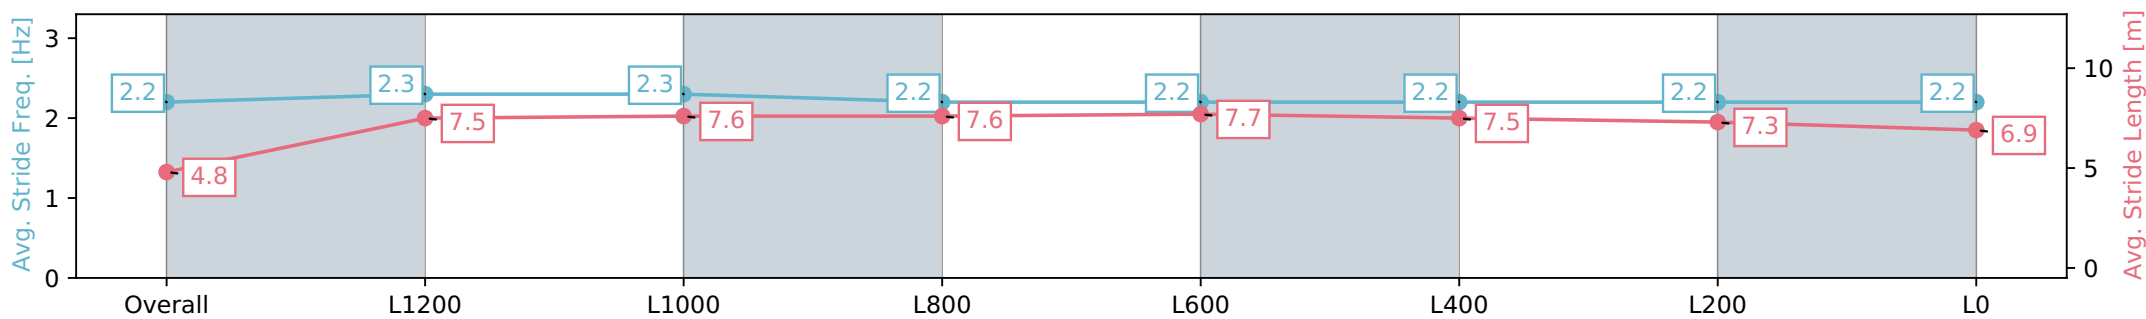

Horse/Jockey Name	ANNIHILATE/Teagan Voorham
Finish Rank	4
Fastest Section Time (Section)	0:11.30 (L1400)
Top Speed [km/h] (Section)	68.6 (Overall)
Race State	Finished

Sportsbet Gawler SA - Professional
Race 8: Coopers Brewery Australian Lager Handicap - 1500m

06 July 2024 - 3:52PM

Track Rating: Soft 6, Weather: Fine, Rail Position: True

Section	Overall	L1200	L1000	L800	L600	L400	L200	L0
Section Times	1:33.36 [4] (0:08.92)	1:24.44 [9] (0:11.30)	1:13.14 [6] (0:11.67)	1:01.47 [6] (0:11.98)	0:49.49 [6] (0:11.77)	0:37.72 [6] (0:12.01)	0:25.71 [6] (0:12.37)	0:13.34 [3] (0:13.34)
Average Speed [km/h]	40.3	63.9	61.9	60.2	61.5	60.7	58.8	54.0
Top Speed [km/h]	61.2	68.6	63.3	61.0	62.9	61.2	61.3	56.0
Avg. Dist. to Rail [m]	5.4	2.6	0.9	0.8	0.8	2.7	5.6	5.9
Avg. Stride Freq. [Hz]	2.2	2.3	2.3	2.2	2.2	2.2	2.2	2.2
Avg. Stride Length [m]	4.8	7.5	7.6	7.6	7.7	7.5	7.3	6.9

Report Created: Sat 06 July 2024 16:44:10 GMT+10 (Note: Timing is based on positional data)

- [ ] Ranking at each section and finish
- -:-:- No data available at this section
- NA No data available