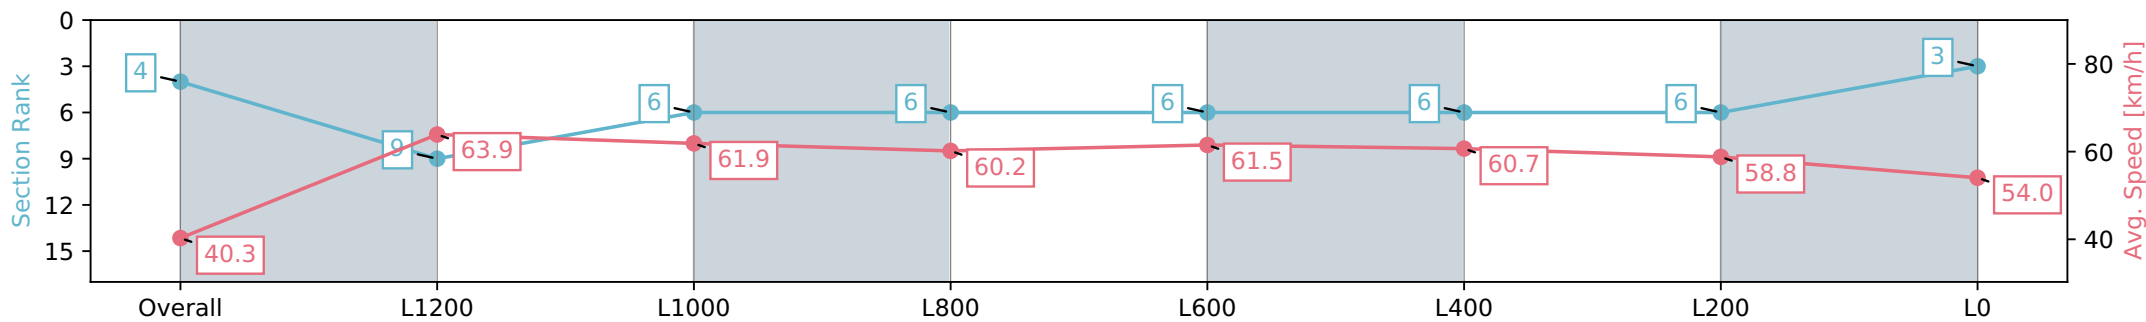

Horse/Jockey Name	ANNIHILATE/Teagan Voorham
Finish Rank	4
Fastest Section Time (Section)	0:11.30 (L1400)
Top Speed [km/h] (Section)	68.6 (Overall)
Race State	Finished

Sportsbet Gawler SA - Professional
Race 8: Coopers Brewery Australian Lager Handicap - 1500m

06 July 2024 - 3:52PM

Track Rating: Soft 6, Weather: Fine, Rail Position: True

Section	Overall	L1200	L1000	L800	L600	L400	L200	L0
Section Times	1:33.36 [4] (0:08.92)	1:24.44 [9] (0:11.30)	1:13.14 [6] (0:11.67)	1:01.47 [6] (0:11.98)	0:49.49 [6] (0:11.77)	0:37.72 [6] (0:12.01)	0:25.71 [6] (0:12.37)	0:13.34 [3] (0:13.34)
Average Speed [km/h]	40.3	63.9	61.9	60.2	61.5	60.7	58.8	54.0
Top Speed [km/h]	61.2	68.6	63.3	61.0	62.9	61.2	61.3	56.0
Avg. Dist. to Rail [m]	5.4	2.6	0.9	0.8	0.8	2.7	5.6	5.9
Avg. Stride Freq. [Hz]	2.2	2.3	2.3	2.2	2.2	2.2	2.2	2.2
Avg. Stride Length [m]	4.8	7.5	7.6	7.6	7.7	7.5	7.3	6.9

Report Created: Sat 06 July 2024 16:44:10 GMT+10 (Note: Timing is based on positional data)

- [ ] Ranking at each section and finish
- -:-:- No data available at this section
- NA No data available