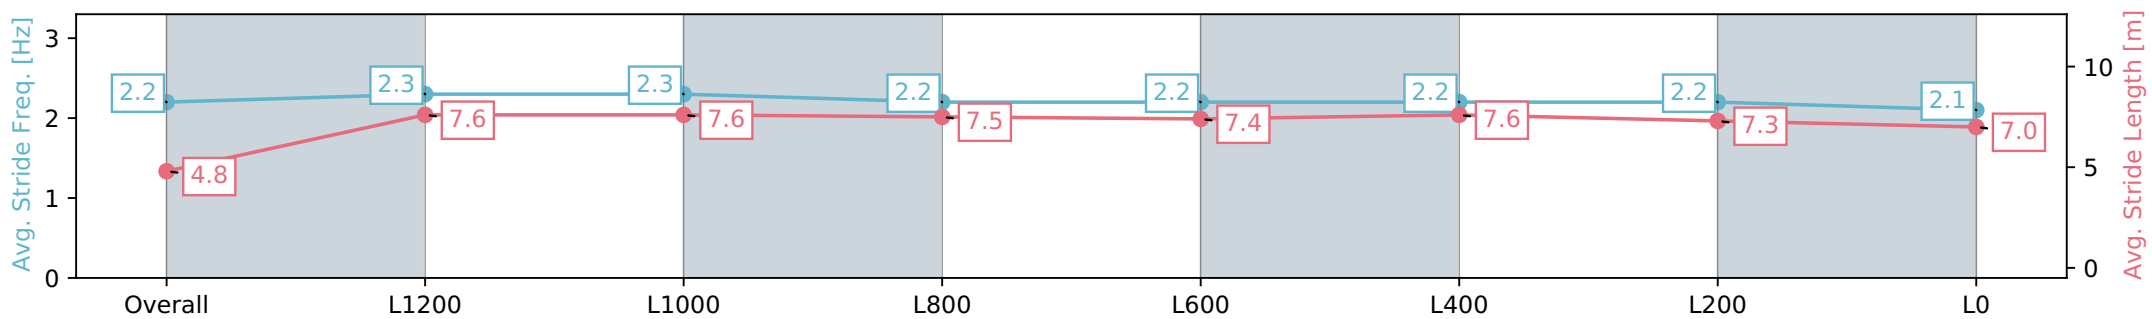

Horse/Jockey Name	CALL ME VEXATIOUS/Callan Murray
Finish Rank	9
Fastest Section Time (Section)	0:11.64 (L1400)
Top Speed [km/h] (Section)	64.1 (L1400)
Race State	Finished

Sportsbet Gawler SA - Professional
Race 8: Coopers Brewery Australian Lager Handicap - 1500m

06 July 2024 - 3:52PM

Track Rating: Soft 6, Weather: Fine, Rail Position: True

Section	Overall	L1200	L1000	L800	L600	L400	L200	L0
Section Times	1:34.32 [9] (0:08.86)	1:25.46 [8] (0:11.64)	1:13.82 [9] (0:11.66)	1:02.16 [8] (0:11.93)	0:50.23 [8] (0:12.21)	0:38.02 [9] (0:12.08)	0:25.94 [10] (0:12.56)	0:13.37 [12] (0:13.37)
Average Speed [km/h]	40.5	62.4	61.8	60.8	59.7	60.7	57.8	54.0
Top Speed [km/h]	61.3	63.3	64.1	61.2	60.7	61.1	59.3	55.9
Avg. Dist. to Rail [m]	11.4	6.3	2.7	2.8	2.3	3.8	4.7	6.0
Avg. Stride Freq. [Hz]	2.2	2.3	2.3	2.2	2.2	2.2	2.2	2.1
Avg. Stride Length [m]	4.8	7.6	7.6	7.5	7.4	7.6	7.3	7.0

Report Created: Sat 06 July 2024 16:44:26 GMT+10 (Note: Timing is based on positional data)

- [ ] Ranking at each section and finish
- -:-:- No data available at this section
- NA No data available