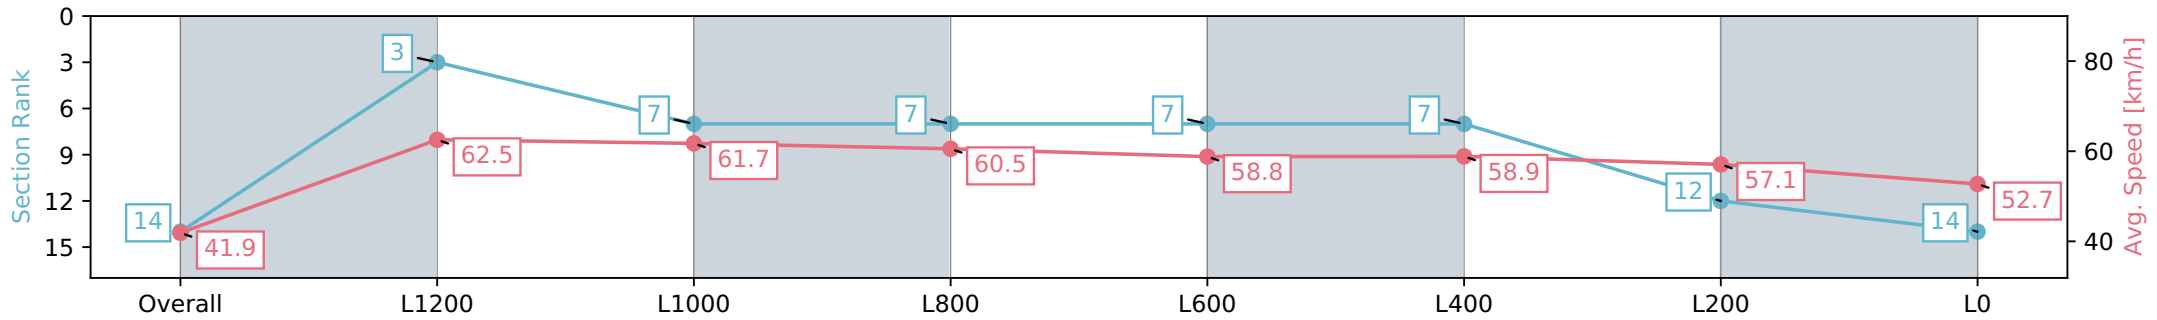

Horse/Jockey Name	ABAN/Stacey Metcalfe
Finish Rank	14
Fastest Section Time (Section)	0:11.59 (L1400)
Top Speed [km/h] (Section)	64.5 (Overall)
Race State	Finished

Sportsbet Gawler SA - Professional
Race 8: Coopers Brewery Australian Lager Handicap - 1500m

06 July 2024 - 3:52PM

Track Rating: Soft 6, Weather: Fine, Rail Position: True

Section	Overall	L1200	L1000	L800	L600	L400	L200	L0
Section Times	1:34.90 [14] (0:08.64)	1:26.26 [3] (0:11.59)	1:14.67 [7] (0:11.72)	1:02.95 [7] (0:11.93)	0:51.02 [7] (0:12.28)	0:38.74 [7] (0:12.35)	0:26.39 [12] (0:12.73)	0:13.66 [14] (0:13.66)
Average Speed [km/h]	41.9	62.5	61.7	60.5	58.8	58.9	57.1	52.7
Top Speed [km/h]	59.3	64.5	64.4	61.4	60.6	60.1	58.0	55.8
Avg. Dist. to Rail [m]	13.1	6.5	2.0	1.4	1.0	2.0	4.2	6.6
Avg. Stride Freq. [Hz]	2.3	2.5	2.4	2.4	2.3	2.4	2.3	2.2
Avg. Stride Length [m]	4.8	7.0	7.1	7.1	7.0	6.9	6.9	6.5

Report Created: Sat 06 July 2024 16:44:42 GMT+10 (Note: Timing is based on positional data)

- [ ] Ranking at each section and finish
- -:-:- No data available at this section
- NA No data available