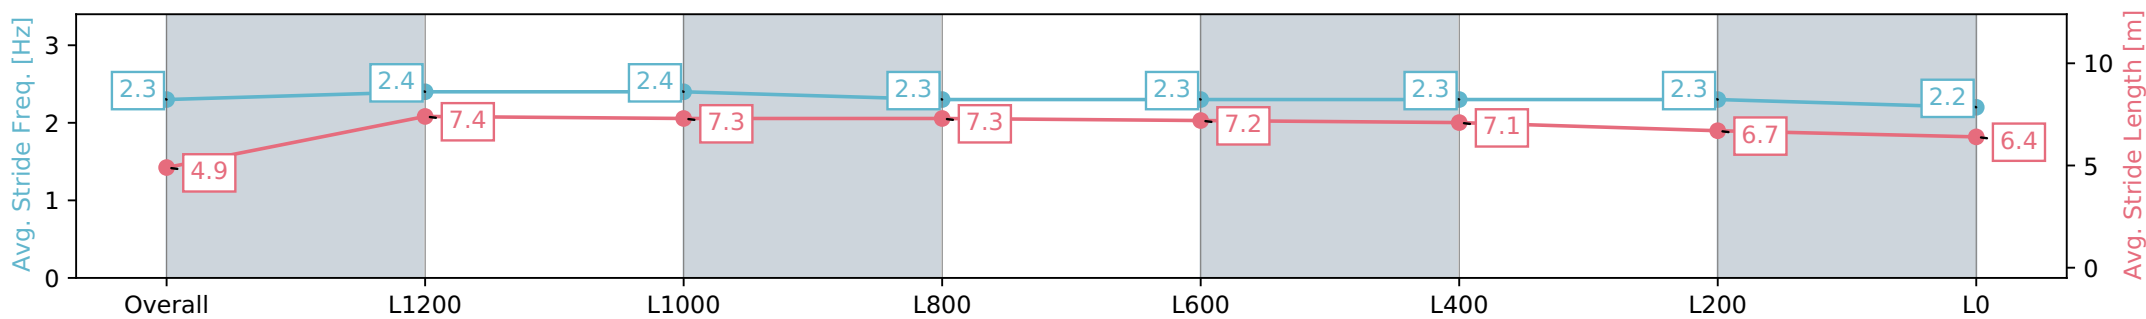

Horse/Jockey Name	RUN AND TELL/Ben Price
Finish Rank	12
Fastest Section Time (Section)	0:11.20 (L1400)
Top Speed [km/h] (Section)	65.7 (Overall)
Race State	Finished

Sportsbet Gawler SA - Professional
Race 8: Coopers Brewery Australian Lager Handicap - 1500m

06 July 2024 - 3:52PM

Track Rating: Soft 6, Weather: Fine, Rail Position: True

Section	Overall	L1200	L1000	L800	L600	L400	L200	L0
Section Times	1:34.65 [12] (0:08.36)	1:26.29 [1] (0:11.20)	1:15.09 [1] (0:11.59)	1:03.50 [1] (0:11.76)	0:51.74 [1] (0:12.02)	0:39.72 [1] (0:12.47)	0:27.25 [4] (0:13.13)	0:14.12 [7] (0:14.12)
Average Speed [km/h]	43.1	64.4	62.2	61.2	59.9	57.9	54.9	50.9
Top Speed [km/h]	62.7	65.7	63.8	61.8	60.7	58.9	56.6	52.5
Avg. Dist. to Rail [m]	2.1	1.6	0.7	0.9	0.3	0.3	1.4	1.7
Avg. Stride Freq. [Hz]	2.3	2.4	2.4	2.3	2.3	2.3	2.3	2.2
Avg. Stride Length [m]	4.9	7.4	7.3	7.3	7.2	7.1	6.7	6.4

Report Created: Sat 06 July 2024 16:44:36 GMT+10 (Note: Timing is based on positional data)

- [ ] Ranking at each section and finish
- -:-:- No data available at this section
- NA No data available