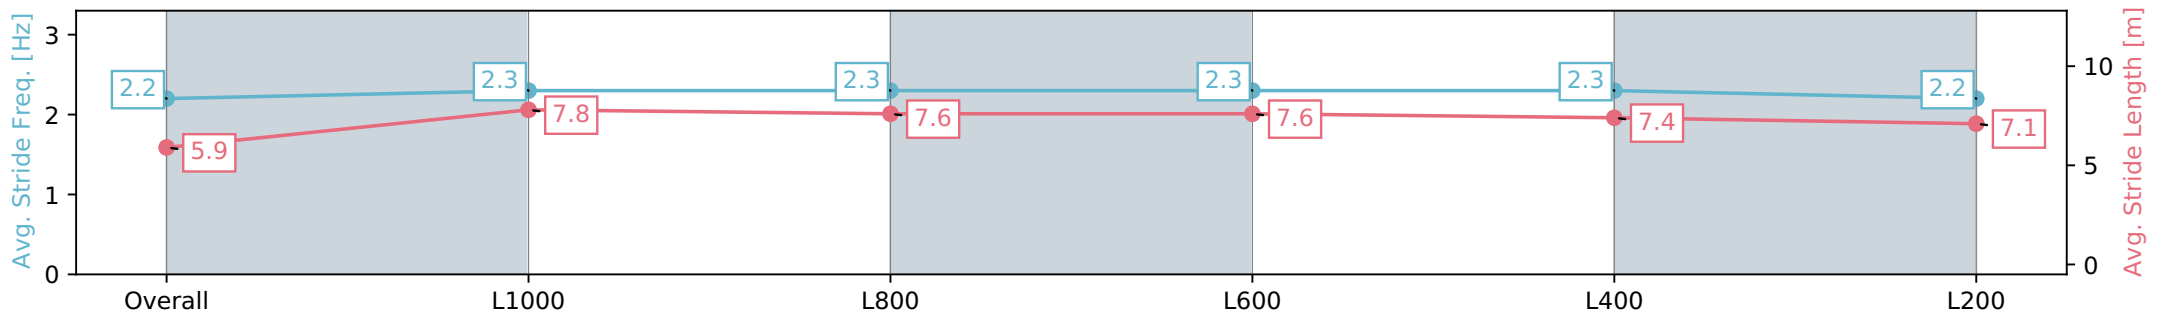

Horse/Jockey Name	KLABEL/Jake Toeroek
Finish Rank	1
Fastest Section Time (Section)	0:11.22 (L1000)
Top Speed [km/h] (Section)	64.8 (Overall)
Race State	Finished

Sportsbet Gawler SA - Professional
Race 6: Irongate Australia Handicap - 1200m
06 July 2024 - 2:37PM
Track Rating: Soft 6, Weather: Fine, Rail Position: True

Section	Overall	L1000	L800	L600	L400	L200
Section Times	1:13.13 [1] (0:14.92)	0:58.21 [5] (0:11.22)	0:46.99 [4] (0:11.34)	0:35.65 [3] (0:11.38)	0:24.27 [2] (0:11.53)	0:12.74 [2] (0:12.74)
Average Speed [km/h]	48.5	63.8	62.2	63.2	62.7	56.4
Top Speed [km/h]	63.8	64.8	63.2	64.0	63.9	60.4
Avg. Dist. to Rail [m]	2.8	1.5	3.0	0.9	1.6	3.1
Avg. Stride Freq. [Hz]	2.2	2.3	2.3	2.3	2.3	2.2
Avg. Stride Length [m]	5.9	7.8	7.6	7.6	7.4	7.1

Report Created: Sat 06 July 2024 15:22:59 GMT+10 (Note: Timing is based on positional data)

- [ ] Ranking at each section and finish
- -:-:- No data available at this section
- NA No data available