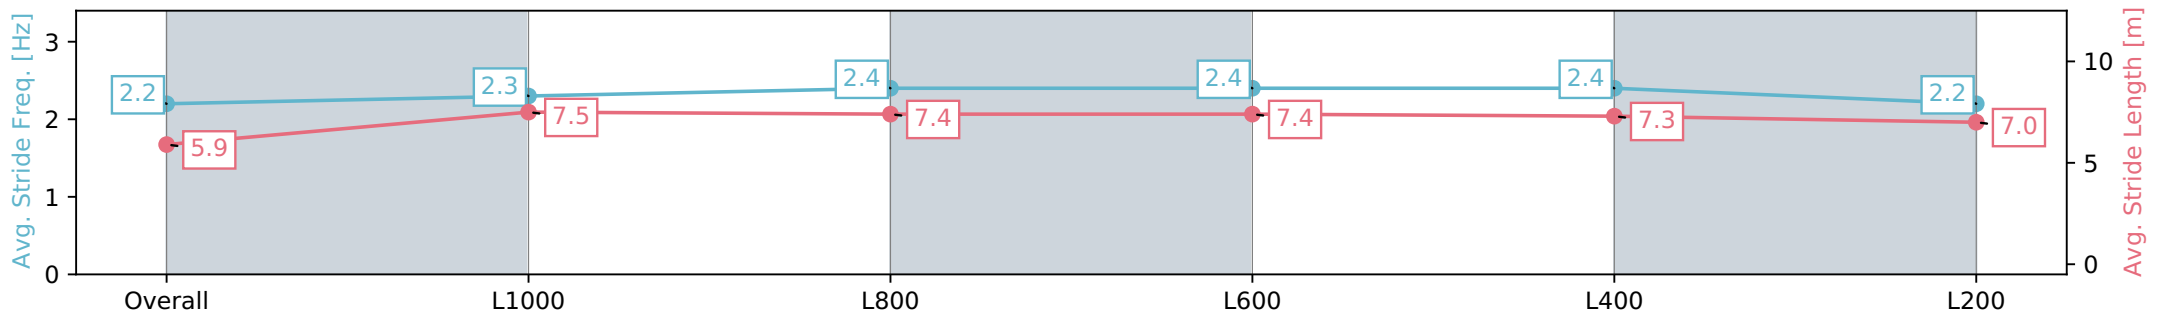

Sportsbet Gawler SA - Professional
 Race 6: Irongate Australia Handicap - 1200m
 06 July 2024 - 2:37PM
 Track Rating: Soft 6, Weather: Fine, Rail Position: True

Section	Overall	L1000	L800	L600	L400	L200
Section Times	1:13.84 [6] (0:14.43)	0:59.41 [2] (0:11.43)	0:47.98 [2] (0:11.56)	0:36.41 [2] (0:11.43)	0:24.98 [3] (0:11.95)	0:13.03 [5] (0:13.03)
Average Speed [km/h]	50.0	63.0	62.1	63.3	60.7	55.2
Top Speed [km/h]	66.0	64.6	64.0	64.6	62.8	59.4
Avg. Dist. to Rail [m]	5.7	0.4	0.2	0.7	3.7	4.3
Avg. Stride Freq. [Hz]	2.4	2.4	2.4	2.4	2.4	2.3
Avg. Stride Length [m]	5.6	7.2	7.1	7.2	6.9	6.6

Report Created: Sat 06 July 2024 15:23:12 GMT+10 (Note: Timing is based on positional data)

- [] Ranking at each section and finish
- :-:- No data available at this section
- NA No data available

Horse/Jockey Name	FIFTEEN ROUNDS/Felicity Atkinson
Finish Rank	7
Fastest Section Time (Section)	0:11.24 (L800)
Top Speed [km/h] (Section)	64.4 (L600)
Race State	Finished

Sportsbet Gawler SA - Professional
 Race 6: Irongate Australia Handicap - 1200m
 06 July 2024 - 2:37PM
 Track Rating: Soft 6, Weather: Fine, Rail Position: True

Section	Overall	L1000	L800	L600	L400	L200
Section Times	1:13.86 [7] (0:15.21)	0:58.65 [7] (0:11.59)	0:47.06 [7] (0:11.24)	0:35.82 [7] (0:11.30)	0:24.52 [7] (0:11.72)	0:12.80 [7] (0:12.80)
Average Speed [km/h]	47.4	62.2	63.7	63.4	61.7	56.1
Top Speed [km/h]	61.4	63.0	64.3	64.3	64.4	58.3
Avg. Dist. to Rail [m]	1.5	0.3	1.0	0.5	1.9	2.6
Avg. Stride Freq. [Hz]	2.2	2.3	2.4	2.4	2.4	2.2
Avg. Stride Length [m]	5.9	7.5	7.4	7.4	7.3	7.0