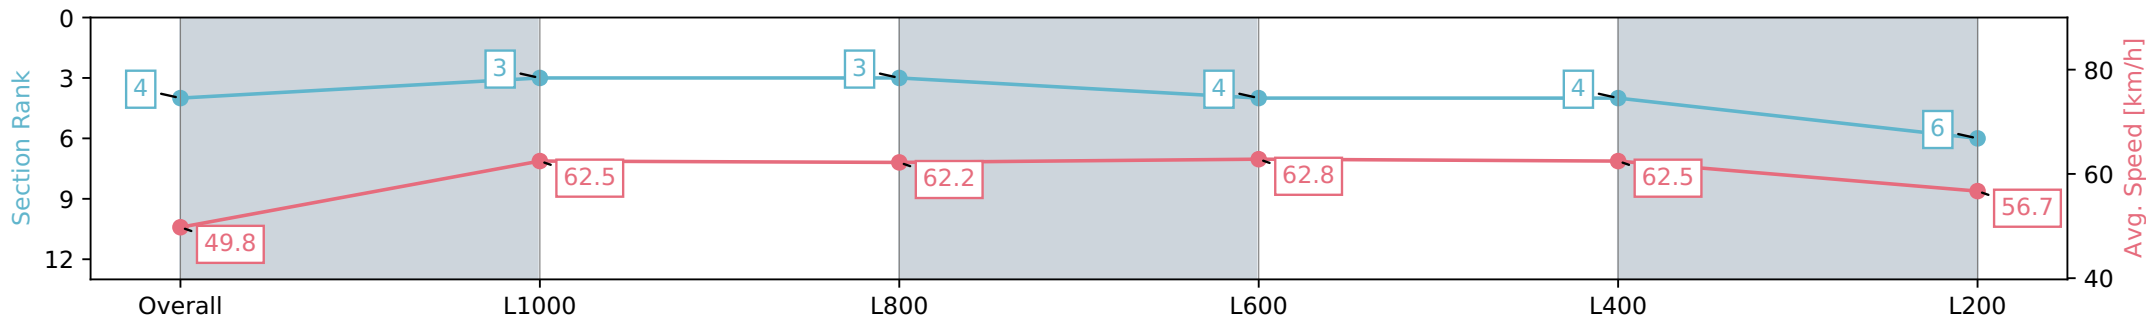

Sportsbet Gawler SA - Professional

Race 6: Irongate Australia Handicap - 1200m

06 July 2024 - 2:37PM

Track Rating: Soft 6, Weather: Fine, Rail Position: True

Section	Overall	L1000	L800	L600	L400	L200
Section Times	1:13.51 [4] (0:14.53)	0:58.98 [3] (0:11.55)	0:47.43 [3] (0:11.56)	0:35.86 [4] (0:11.51)	0:24.35 [4] (0:11.67)	0:12.68 [6] (0:12.68)
Average Speed [km/h]	49.8	62.5	62.2	62.8	62.5	56.7
Top Speed [km/h]	63.1	63.6	63.4	63.4	63.3	60.0
Avg. Dist. to Rail [m]	4.1	0.6	0.3	1.2	5.6	6.0
Avg. Stride Freq. [Hz]	2.3	2.3	2.3	2.3	2.4	2.3
Avg. Stride Length [m]	5.9	7.5	7.4	7.5	7.2	6.9