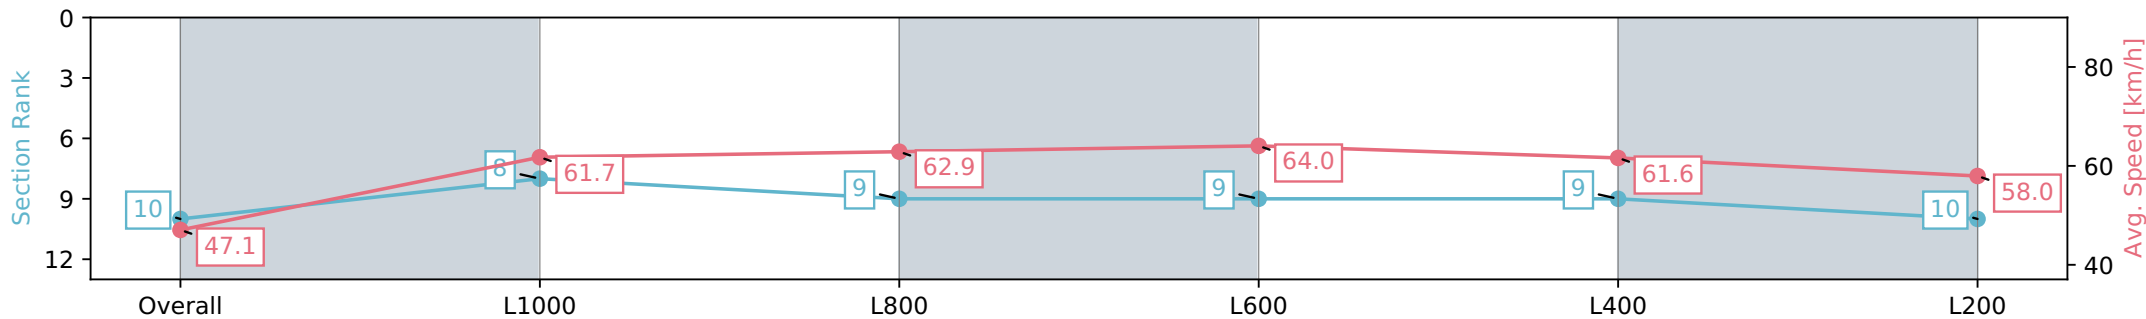

Sportsbet Gawler SA - Professional

Race 6: Irongate Australia Handicap - 1200m

06 July 2024 - 2:37PM

Track Rating: Soft 6, Weather: Fine, Rail Position: True

Section	Overall	L1000	L800	L600	L400	L200
Section Times	1:13.99 [9] (0:15.59)	0:58.40 [10] (0:11.69)	0:46.71 [10] (0:11.48)	0:35.23 [10] (0:11.17)	0:24.06 [10] (0:11.52)	0:12.54 [9] (0:12.54)
Average Speed [km/h]	46.3	62.0	63.5	65.3	63.0	57.3
Top Speed [km/h]	60.0	63.0	65.9	66.2	64.3	61.2
Avg. Dist. to Rail [m]	5.5	2.3	2.2	2.3	5.2	7.0
Avg. Stride Freq. [Hz]	2.2	2.4	2.4	2.5	2.5	2.4
Avg. Stride Length [m]	5.7	7.2	7.3	7.3	7.0	6.6

[] Ranking at each section and finish
 -:-:- No data available at this section
 NA No data available

Horse/Jockey Name	SILENT DON/Ben Price
Finish Rank	10
Fastest Section Time (Section)	0:11.26 (L600)
Top Speed [km/h] (Section)	65.4 (L800)
Race State	Finished

Sportsbet Gawler SA - Professional
 Race 6: Irongate Australia Handicap - 1200m
 06 July 2024 - 2:37PM
 Track Rating: Soft 6, Weather: Fine, Rail Position: True

Section	Overall	L1000	L800	L600	L400	L200
Section Times	1:14.00 [10] (0:15.33)	0:58.67 [8] (0:11.70)	0:46.97 [9] (0:11.56)	0:35.41 [9] (0:11.26)	0:24.15 [9] (0:11.68)	0:12.47 [10] (0:12.47)
Average Speed [km/h]	47.1	61.7	62.9	64.0	61.6	58.0
Top Speed [km/h]	60.9	62.9	64.4	65.4	63.5	60.1
Avg. Dist. to Rail [m]	2.8	1.4	1.4	0.6	1.5	1.8
Avg. Stride Freq. [Hz]	2.2	2.3	2.3	2.4	2.4	2.3
Avg. Stride Length [m]	5.8	7.4	7.5	7.6	7.2	7.0