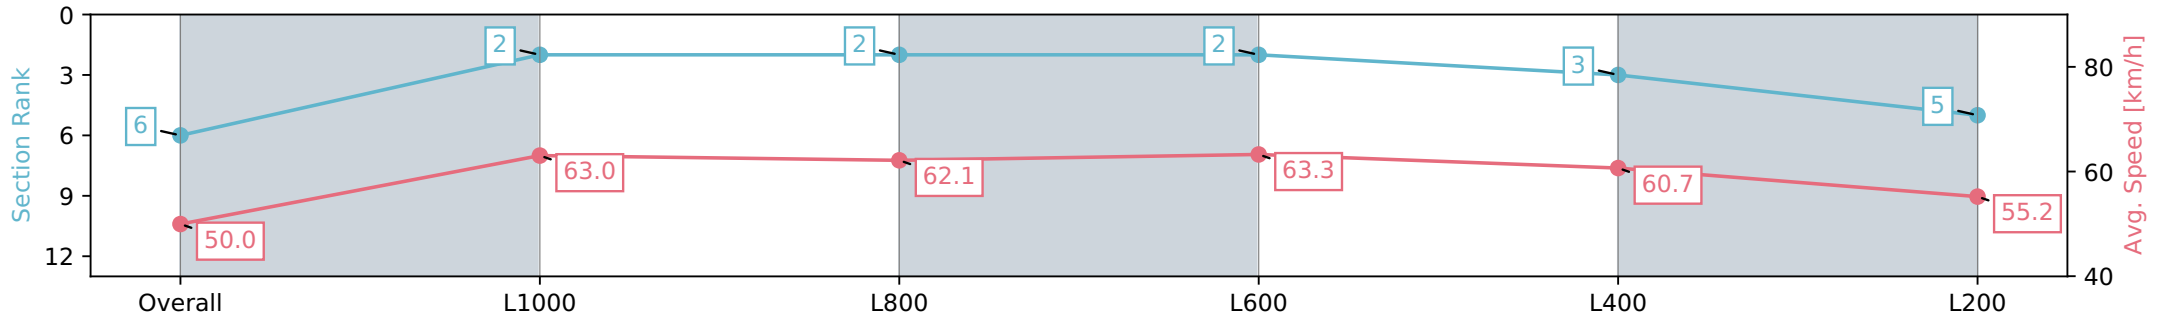

Sportsbet Gawler SA - Professional

Race 6: Irongate Australia Handicap - 1200m

06 July 2024 - 2:37PM

Track Rating: Soft 6, Weather: Fine, Rail Position: True

Section	Overall	L1000	L800	L600	L400	L200
Section Times	1:13.64 [5] (0:14.82)	0:58.82 [4] (0:11.53)	0:47.29 [5] (0:11.50)	0:35.79 [5] (0:11.36)	0:24.43 [5] (0:11.49)	0:12.94 [4] (0:12.94)
Average Speed [km/h]	48.6	62.2	62.4	63.8	63.3	55.5
Top Speed [km/h]	62.5	62.8	63.2	64.7	65.5	61.0
Avg. Dist. to Rail [m]	2.4	0.6	0.5	1.0	5.2	6.5
Avg. Stride Freq. [Hz]	2.4	2.4	2.4	2.4	2.6	2.4
Avg. Stride Length [m]	5.6	7.3	7.2	7.3	6.9	6.5

Sportsbet Gawler SA - Professional
 Race 6: Irongate Australia Handicap - 1200m
 06 July 2024 - 2:37PM
 Track Rating: Soft 6, Weather: Fine, Rail Position: True

Section	Overall	L1000	L800	L600	L400	L200
Section Times	1:13.84 [6] (0:14.43)	0:59.41 [2] (0:11.43)	0:47.98 [2] (0:11.56)	0:36.41 [2] (0:11.43)	0:24.98 [3] (0:11.95)	0:13.03 [5] (0:13.03)
Average Speed [km/h]	50.0	63.0	62.1	63.3	60.7	55.2
Top Speed [km/h]	66.0	64.6	64.0	64.6	62.8	59.4
Avg. Dist. to Rail [m]	5.7	0.4	0.2	0.7	3.7	4.3
Avg. Stride Freq. [Hz]	2.4	2.4	2.4	2.4	2.4	2.3
Avg. Stride Length [m]	5.6	7.2	7.1	7.2	6.9	6.6