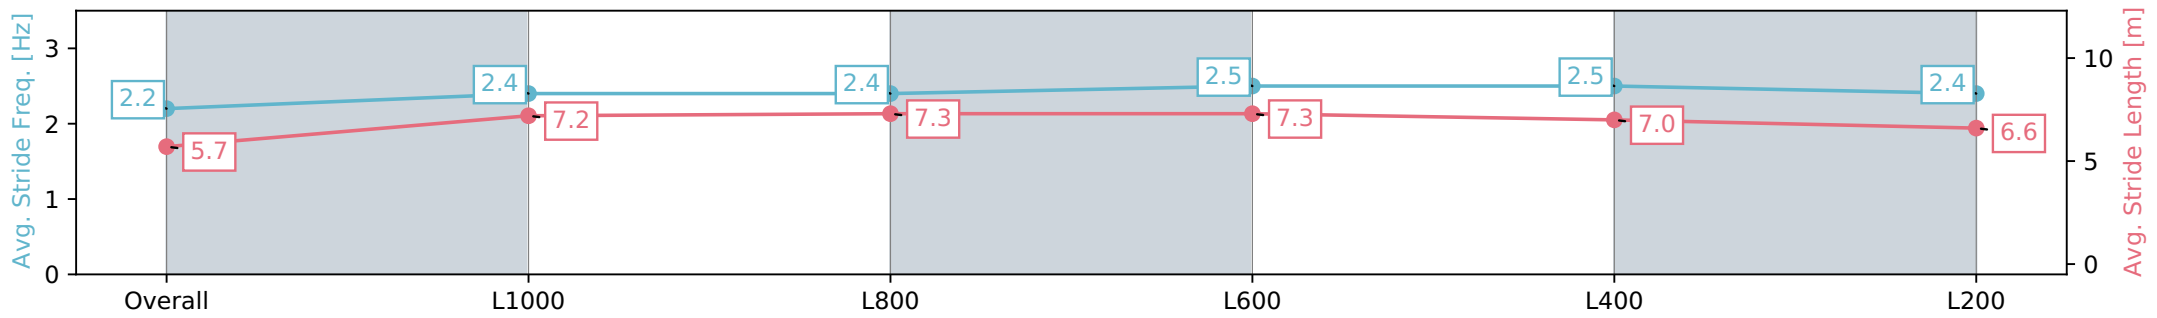

Sportsbet Gawler SA - Professional

Race 6: Irongate Australia Handicap - 1200m

06 July 2024 - 2:37PM

Track Rating: Soft 6, Weather: Fine, Rail Position: True

Section	Overall	L1000	L800	L600	L400	L200
Section Times	1:13.99 [9] (0:15.59)	0:58.40 [10] (0:11.69)	0:46.71 [10] (0:11.48)	0:35.23 [10] (0:11.17)	0:24.06 [10] (0:11.52)	0:12.54 [9] (0:12.54)
Average Speed [km/h]	46.3	62.0	63.5	65.3	63.0	57.3
Top Speed [km/h]	60.0	63.0	65.9	66.2	64.3	61.2
Avg. Dist. to Rail [m]	5.5	2.3	2.2	2.3	5.2	7.0
Avg. Stride Freq. [Hz]	2.2	2.4	2.4	2.5	2.5	2.4
Avg. Stride Length [m]	5.7	7.2	7.3	7.3	7.0	6.6

[] Ranking at each section and finish
 -:-:- No data available at this section
 NA No data available

Horse/Jockey Name	SILENT DON/Ben Price
Finish Rank	10
Fastest Section Time (Section)	0:11.26 (L600)
Top Speed [km/h] (Section)	65.4 (L800)
Race State	Finished