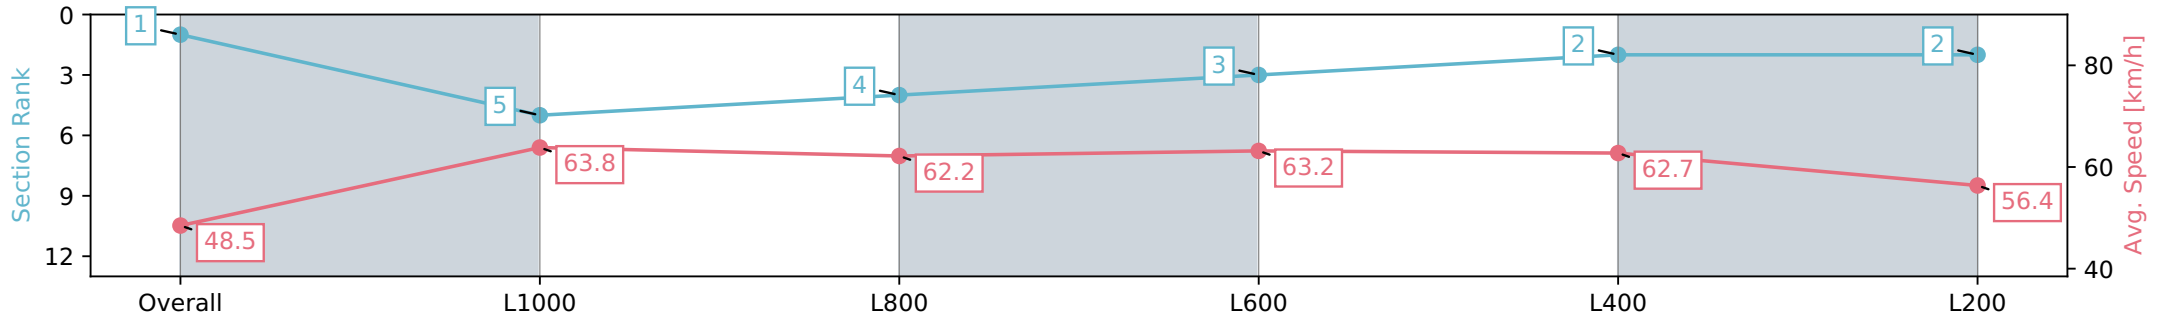

Horse/Jockey Name	KLABEL/Jake Toeroek
Finish Rank	1
Fastest Section Time (Section)	0:11.22 (L1000)
Top Speed [km/h] (Section)	64.8 (Overall)
Race State	Finished

Sportsbet Gawler SA - Professional
Race 6: Irongate Australia Handicap - 1200m
06 July 2024 - 2:37PM
Track Rating: Soft 6, Weather: Fine, Rail Position: True

Section	Overall	L1000	L800	L600	L400	L200
Section Times	1:13.13 [1] (0:14.92)	0:58.21 [5] (0:11.22)	0:46.99 [4] (0:11.34)	0:35.65 [3] (0:11.38)	0:24.27 [2] (0:11.53)	0:12.74 [2] (0:12.74)
Average Speed [km/h]	48.5	63.8	62.2	63.2	62.7	56.4
Top Speed [km/h]	63.8	64.8	63.2	64.0	63.9	60.4
Avg. Dist. to Rail [m]	2.8	1.5	3.0	0.9	1.6	3.1
Avg. Stride Freq. [Hz]	2.2	2.3	2.3	2.3	2.3	2.2
Avg. Stride Length [m]	5.9	7.8	7.6	7.6	7.4	7.1

Report Created: Sat 06 July 2024 15:22:59 GMT+10 (Note: Timing is based on positional data)

- [ ] Ranking at each section and finish
- -:-:- No data available at this section
- NA No data available