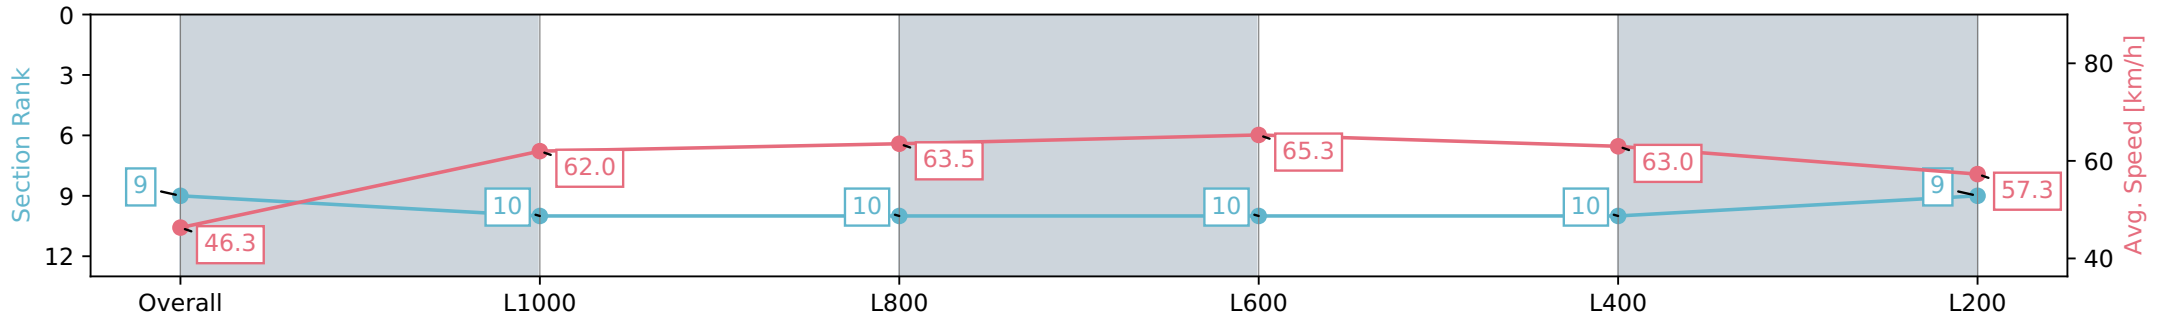

Sportsbet Gawler SA - Professional

Race 6: Irongate Australia Handicap - 1200m

06 July 2024 - 2:37PM

Track Rating: Soft 6, Weather: Fine, Rail Position: True

Section	Overall	L1000	L800	L600	L400	L200
Section Times	1:13.99 [9] (0:15.59)	0:58.40 [10] (0:11.69)	0:46.71 [10] (0:11.48)	0:35.23 [10] (0:11.17)	0:24.06 [10] (0:11.52)	0:12.54 [9] (0:12.54)
Average Speed [km/h]	46.3	62.0	63.5	65.3	63.0	57.3
Top Speed [km/h]	60.0	63.0	65.9	66.2	64.3	61.2
Avg. Dist. to Rail [m]	5.5	2.3	2.2	2.3	5.2	7.0
Avg. Stride Freq. [Hz]	2.2	2.4	2.4	2.5	2.5	2.4
Avg. Stride Length [m]	5.7	7.2	7.3	7.3	7.0	6.6

[] Ranking at each section and finish
 -:-:- No data available at this section
 NA No data available

Horse/Jockey Name	SILENT DON/Ben Price
Finish Rank	10
Fastest Section Time (Section)	0:11.26 (L600)
Top Speed [km/h] (Section)	65.4 (L800)
Race State	Finished