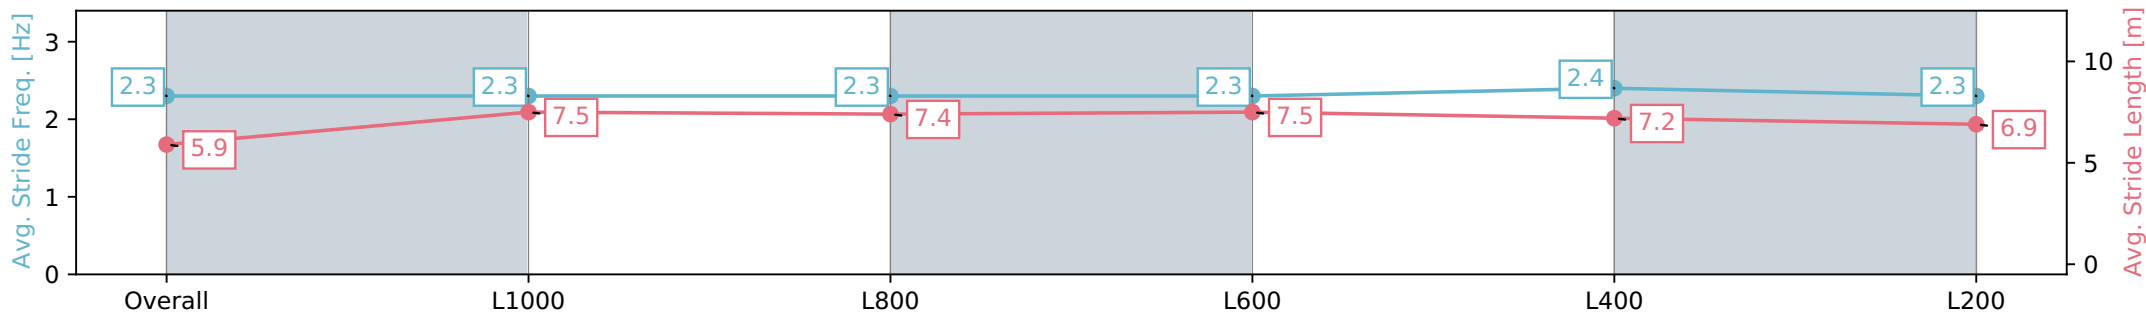

Sportsbet Gawler SA - Professional

Race 6: Irongate Australia Handicap - 1200m

06 July 2024 - 2:37PM

Track Rating: Soft 6, Weather: Fine, Rail Position: True

Section	Overall	L1000	L800	L600	L400	L200
Section Times	1:13.51 [4] (0:14.53)	0:58.98 [3] (0:11.55)	0:47.43 [3] (0:11.56)	0:35.86 [4] (0:11.51)	0:24.35 [4] (0:11.67)	0:12.68 [6] (0:12.68)
Average Speed [km/h]	49.8	62.5	62.2	62.8	62.5	56.7
Top Speed [km/h]	63.1	63.6	63.4	63.4	63.3	60.0
Avg. Dist. to Rail [m]	4.1	0.6	0.3	1.2	5.6	6.0
Avg. Stride Freq. [Hz]	2.3	2.3	2.3	2.3	2.4	2.3
Avg. Stride Length [m]	5.9	7.5	7.4	7.5	7.2	6.9