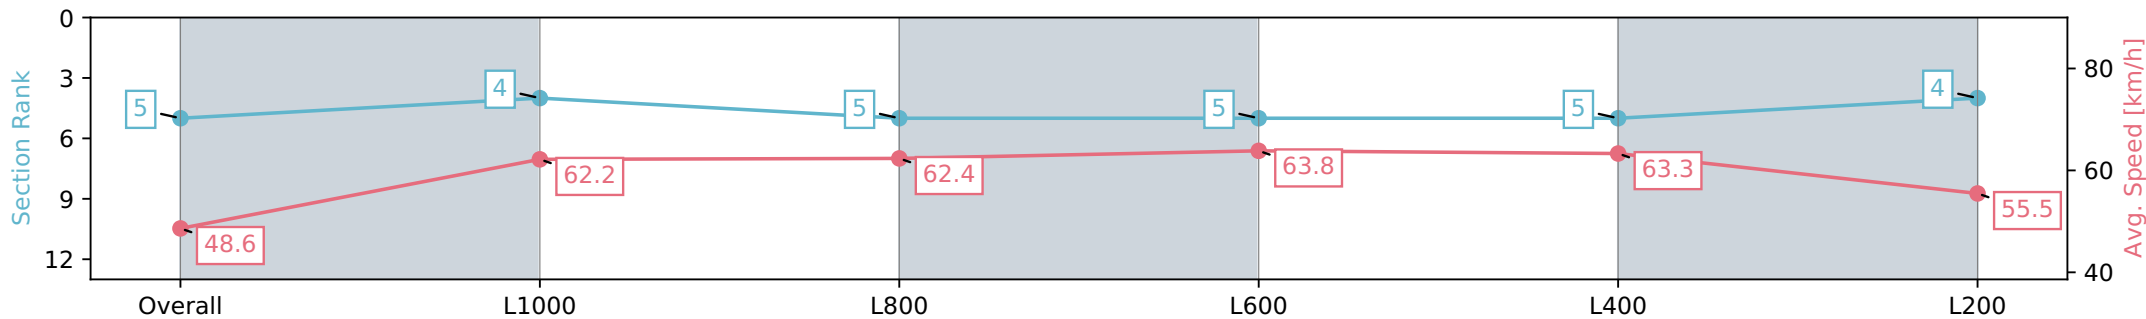

Sportsbet Gawler SA - Professional

Race 6: Irongate Australia Handicap - 1200m

06 July 2024 - 2:37PM

Track Rating: Soft 6, Weather: Fine, Rail Position: True

Section	Overall	L1000	L800	L600	L400	L200
Section Times	1:13.64 [5] (0:14.82)	0:58.82 [4] (0:11.53)	0:47.29 [5] (0:11.50)	0:35.79 [5] (0:11.36)	0:24.43 [5] (0:11.49)	0:12.94 [4] (0:12.94)
Average Speed [km/h]	48.6	62.2	62.4	63.8	63.3	55.5
Top Speed [km/h]	62.5	62.8	63.2	64.7	65.5	61.0
Avg. Dist. to Rail [m]	2.4	0.6	0.5	1.0	5.2	6.5
Avg. Stride Freq. [Hz]	2.4	2.4	2.4	2.4	2.6	2.4
Avg. Stride Length [m]	5.6	7.3	7.2	7.3	6.9	6.5