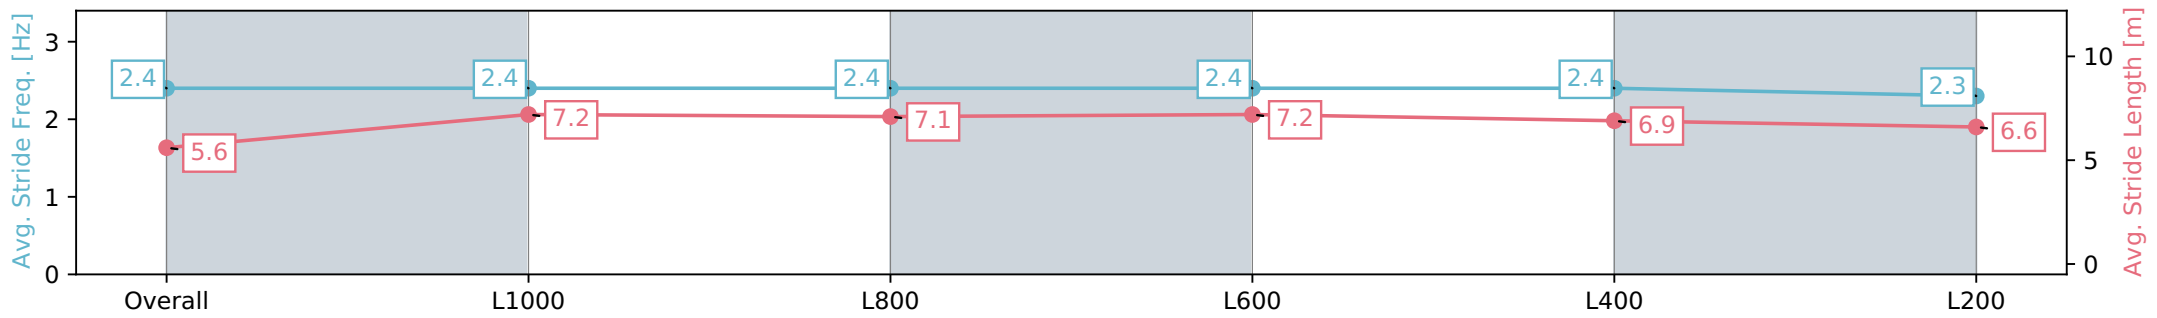

Sportsbet Gawler SA - Professional

Race 6: Irongate Australia Handicap - 1200m

06 July 2024 - 2:37PM

Track Rating: Soft 6, Weather: Fine, Rail Position: True

Section	Overall	L1000	L800	L600	L400	L200
Section Times	1:13.64 [5] (0:14.82)	0:58.82 [4] (0:11.53)	0:47.29 [5] (0:11.50)	0:35.79 [5] (0:11.36)	0:24.43 [5] (0:11.49)	0:12.94 [4] (0:12.94)
Average Speed [km/h]	48.6	62.2	62.4	63.8	63.3	55.5
Top Speed [km/h]	62.5	62.8	63.2	64.7	65.5	61.0
Avg. Dist. to Rail [m]	2.4	0.6	0.5	1.0	5.2	6.5
Avg. Stride Freq. [Hz]	2.4	2.4	2.4	2.4	2.6	2.4
Avg. Stride Length [m]	5.6	7.3	7.2	7.3	6.9	6.5

Sportsbet Gawler SA - Professional
 Race 6: Irongate Australia Handicap - 1200m
 06 July 2024 - 2:37PM
 Track Rating: Soft 6, Weather: Fine, Rail Position: True

Section	Overall	L1000	L800	L600	L400	L200
Section Times	1:13.84 [6] (0:14.43)	0:59.41 [2] (0:11.43)	0:47.98 [2] (0:11.56)	0:36.41 [2] (0:11.43)	0:24.98 [3] (0:11.95)	0:13.03 [5] (0:13.03)
Average Speed [km/h]	50.0	63.0	62.1	63.3	60.7	55.2
Top Speed [km/h]	66.0	64.6	64.0	64.6	62.8	59.4
Avg. Dist. to Rail [m]	5.7	0.4	0.2	0.7	3.7	4.3
Avg. Stride Freq. [Hz]	2.4	2.4	2.4	2.4	2.4	2.3
Avg. Stride Length [m]	5.6	7.2	7.1	7.2	6.9	6.6