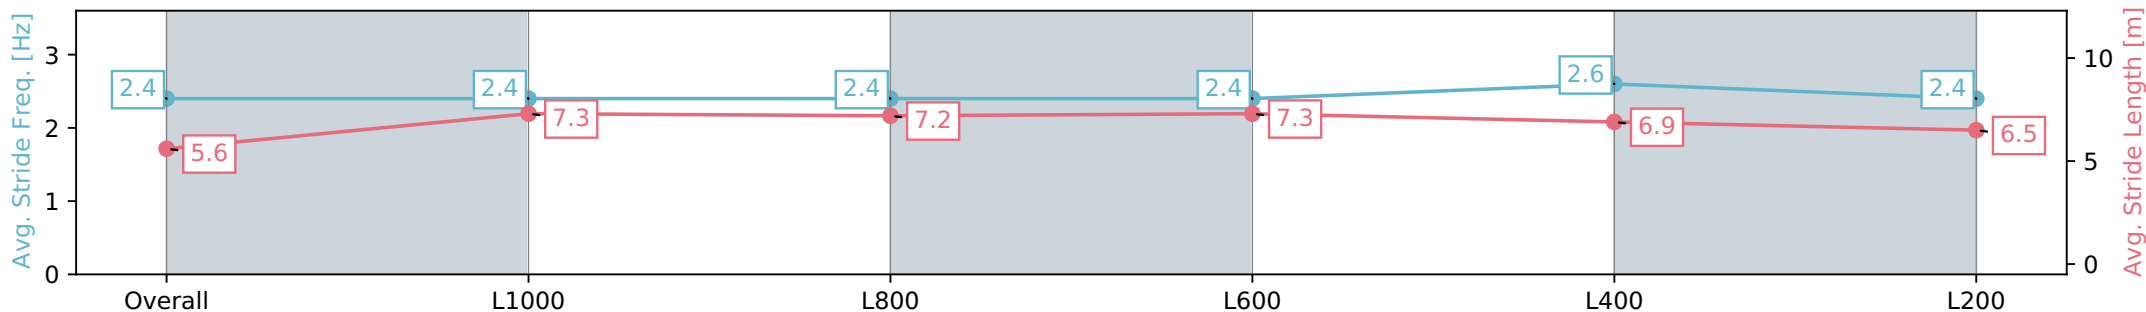

Sportsbet Gawler SA - Professional

Race 6: Irongate Australia Handicap - 1200m

06 July 2024 - 2:37PM

Track Rating: Soft 6, Weather: Fine, Rail Position: True

Section	Overall	L1000	L800	L600	L400	L200
Section Times	1:13.64 [5] (0:14.82)	0:58.82 [4] (0:11.53)	0:47.29 [5] (0:11.50)	0:35.79 [5] (0:11.36)	0:24.43 [5] (0:11.49)	0:12.94 [4] (0:12.94)
Average Speed [km/h]	48.6	62.2	62.4	63.8	63.3	55.5
Top Speed [km/h]	62.5	62.8	63.2	64.7	65.5	61.0
Avg. Dist. to Rail [m]	2.4	0.6	0.5	1.0	5.2	6.5
Avg. Stride Freq. [Hz]	2.4	2.4	2.4	2.4	2.6	2.4
Avg. Stride Length [m]	5.6	7.3	7.2	7.3	6.9	6.5