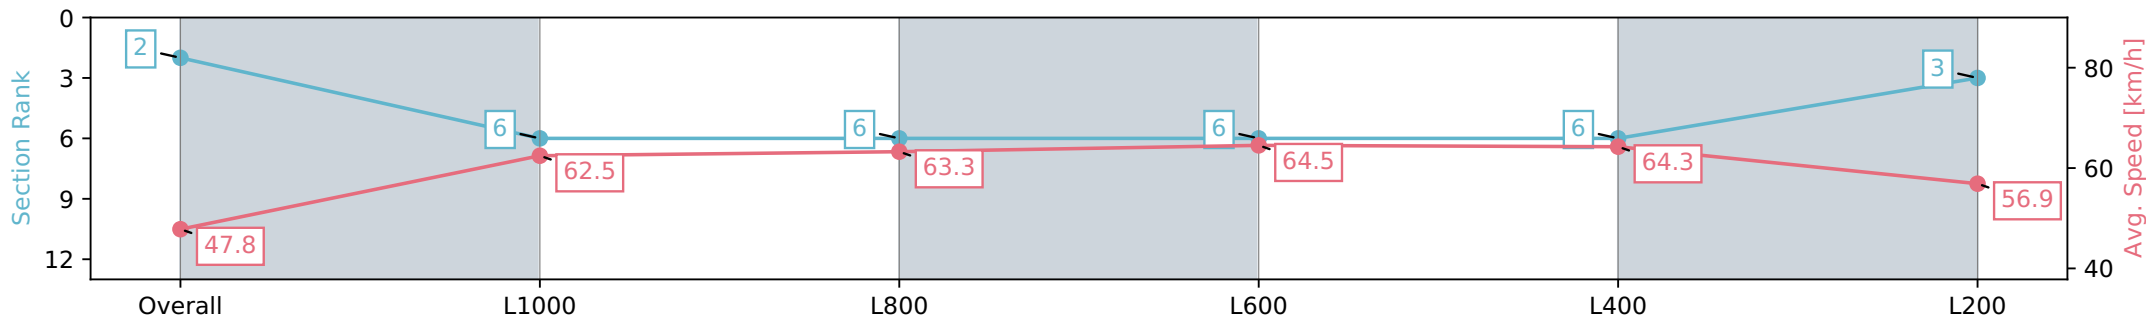

Sportsbet Gawler SA - Professional

Race 6: Irongate Australia Handicap - 1200m

06 July 2024 - 2:37PM

Track Rating: Soft 6, Weather: Fine, Rail Position: True

Section	Overall	L1000	L800	L600	L400	L200
Section Times	1:13.21 [2] (0:15.05)	0:58.16 [6] (0:11.54)	0:46.62 [6] (0:11.36)	0:35.26 [6] (0:11.27)	0:23.99 [6] (0:11.33)	0:12.66 [3] (0:12.66)
Average Speed [km/h]	47.8	62.5	63.3	64.5	64.3	56.9
Top Speed [km/h]	62.5	62.8	64.9	65.3	65.2	61.8
Avg. Dist. to Rail [m]	4.7	0.8	0.4	1.5	6.1	7.9
Avg. Stride Freq. [Hz]	2.2	2.3	2.4	2.4	2.4	2.4
Avg. Stride Length [m]	5.9	7.5	7.4	7.5	7.3	6.7