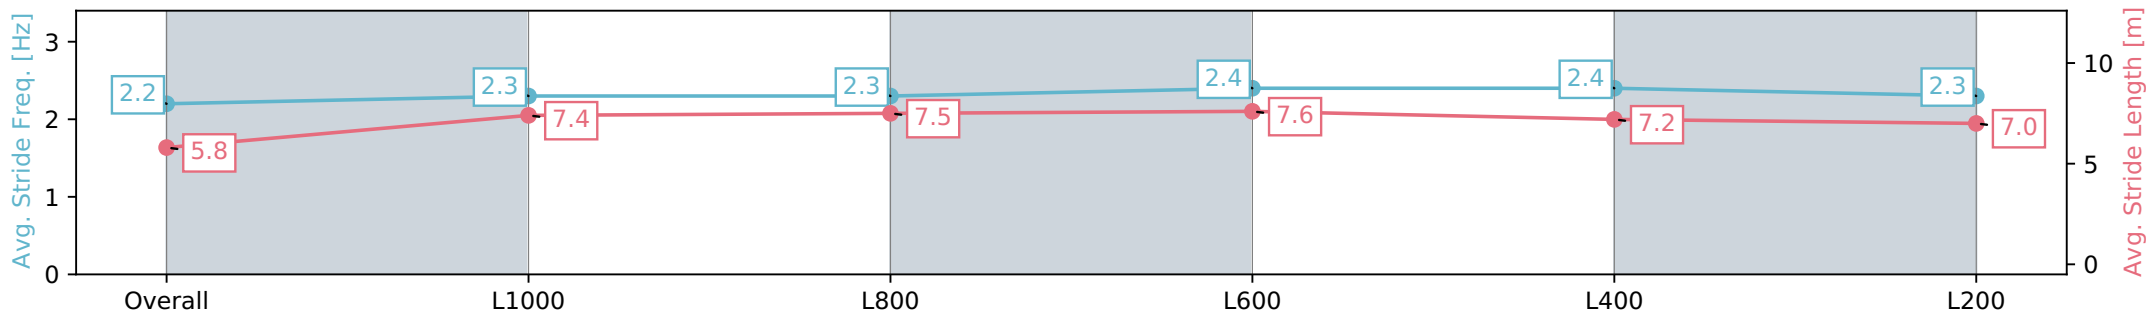

Sportsbet Gawler SA - Professional

Race 6: Irongate Australia Handicap - 1200m

06 July 2024 - 2:37PM

Track Rating: Soft 6, Weather: Fine, Rail Position: True

Section	Overall	L1000	L800	L600	L400	L200
Section Times	1:13.99 [9] (0:15.59)	0:58.40 [10] (0:11.69)	0:46.71 [10] (0:11.48)	0:35.23 [10] (0:11.17)	0:24.06 [10] (0:11.52)	0:12.54 [9] (0:12.54)
Average Speed [km/h]	46.3	62.0	63.5	65.3	63.0	57.3
Top Speed [km/h]	60.0	63.0	65.9	66.2	64.3	61.2
Avg. Dist. to Rail [m]	5.5	2.3	2.2	2.3	5.2	7.0
Avg. Stride Freq. [Hz]	2.2	2.4	2.4	2.5	2.5	2.4
Avg. Stride Length [m]	5.7	7.2	7.3	7.3	7.0	6.6

[] Ranking at each section and finish
 -:-:- No data available at this section
 NA No data available

Horse/Jockey Name	SILENT DON/Ben Price
Finish Rank	10
Fastest Section Time (Section)	0:11.26 (L600)
Top Speed [km/h] (Section)	65.4 (L800)
Race State	Finished

Sportsbet Gawler SA - Professional
 Race 6: Irongate Australia Handicap - 1200m
 06 July 2024 - 2:37PM
 Track Rating: Soft 6, Weather: Fine, Rail Position: True

Section	Overall	L1000	L800	L600	L400	L200
Section Times	1:14.00 [10] (0:15.33)	0:58.67 [8] (0:11.70)	0:46.97 [9] (0:11.56)	0:35.41 [9] (0:11.26)	0:24.15 [9] (0:11.68)	0:12.47 [10] (0:12.47)
Average Speed [km/h]	47.1	61.7	62.9	64.0	61.6	58.0
Top Speed [km/h]	60.9	62.9	64.4	65.4	63.5	60.1
Avg. Dist. to Rail [m]	2.8	1.4	1.4	0.6	1.5	1.8
Avg. Stride Freq. [Hz]	2.2	2.3	2.3	2.4	2.4	2.3
Avg. Stride Length [m]	5.8	7.4	7.5	7.6	7.2	7.0