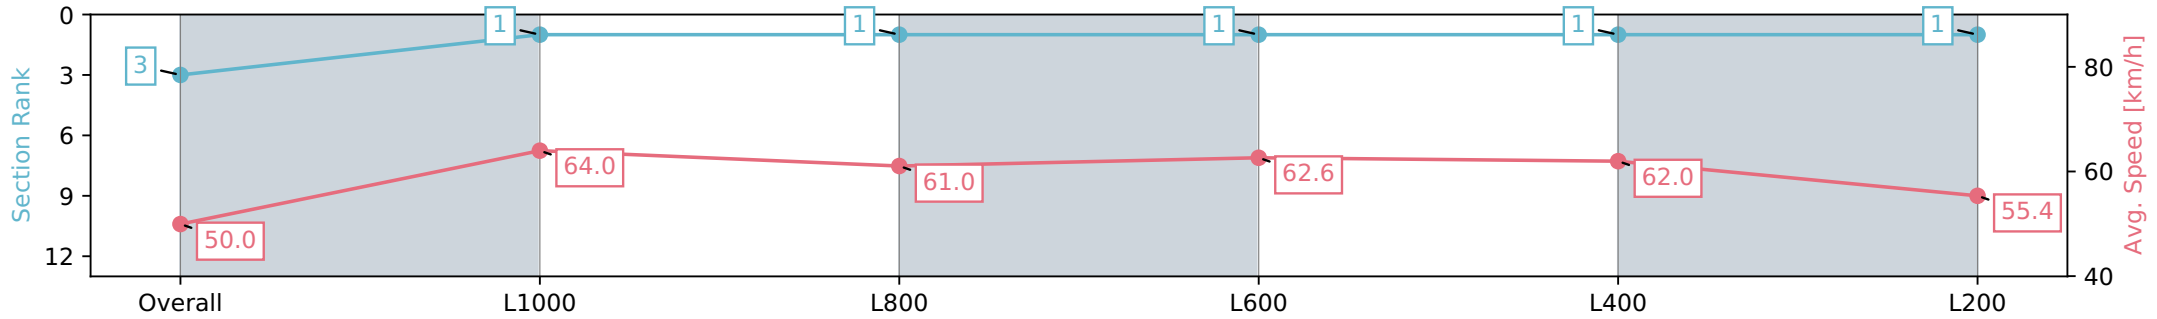

Sportsbet Gawler SA - Professional

Race 6: Irongate Australia Handicap - 1200m

06 July 2024 - 2:37PM

Track Rating: Soft 6, Weather: Fine, Rail Position: True

Section	Overall	L1000	L800	L600	L400	L200
Section Times	1:13.36 [3] (0:14.39)	0:58.97 [1] (0:11.28)	0:47.69 [1] (0:11.59)	0:36.10 [1] (0:11.45)	0:24.65 [1] (0:11.64)	0:13.01 [1] (0:13.01)
Average Speed [km/h]	50.0	64.0	61.0	62.6	62.0	55.4
Top Speed [km/h]	64.5	65.0	63.0	63.9	62.9	58.6
Avg. Dist. to Rail [m]	5.3	0.5	2.1	1.2	0.5	1.7
Avg. Stride Freq. [Hz]	2.3	2.4	2.3	2.4	2.4	2.3
Avg. Stride Length [m]	5.8	7.6	7.4	7.3	7.1	6.7