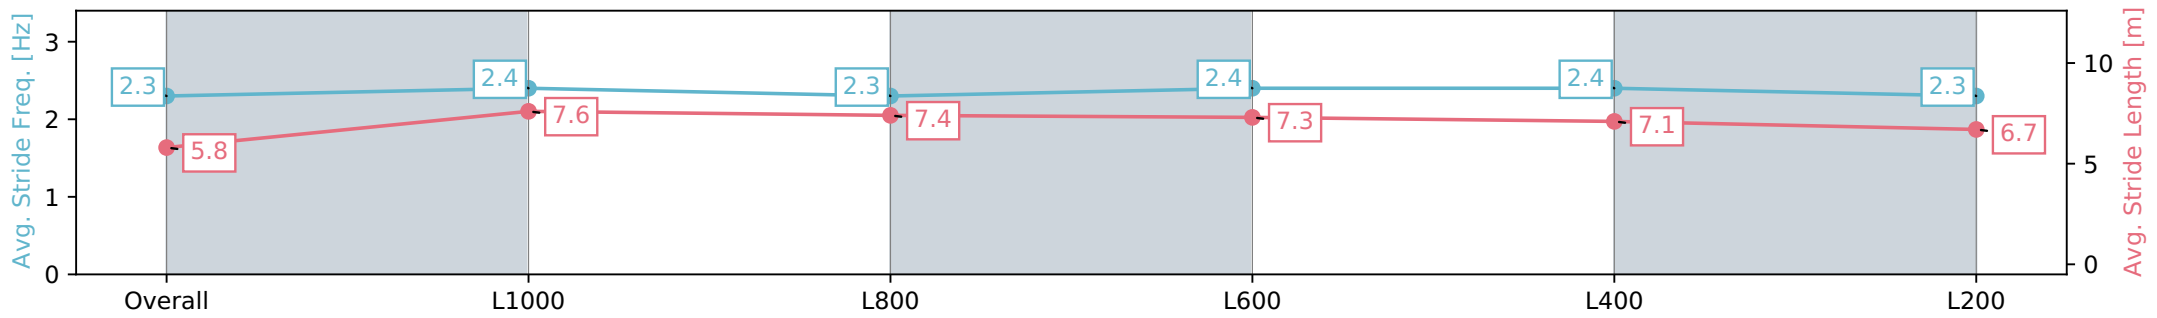

Sportsbet Gawler SA - Professional

Race 6: Irongate Australia Handicap - 1200m

06 July 2024 - 2:37PM

Track Rating: Soft 6, Weather: Fine, Rail Position: True

Section	Overall	L1000	L800	L600	L400	L200
Section Times	1:13.36 [3] (0:14.39)	0:58.97 [1] (0:11.28)	0:47.69 [1] (0:11.59)	0:36.10 [1] (0:11.45)	0:24.65 [1] (0:11.64)	0:13.01 [1] (0:13.01)
Average Speed [km/h]	50.0	64.0	61.0	62.6	62.0	55.4
Top Speed [km/h]	64.5	65.0	63.0	63.9	62.9	58.6
Avg. Dist. to Rail [m]	5.3	0.5	2.1	1.2	0.5	1.7
Avg. Stride Freq. [Hz]	2.3	2.4	2.3	2.4	2.4	2.3
Avg. Stride Length [m]	5.8	7.6	7.4	7.3	7.1	6.7