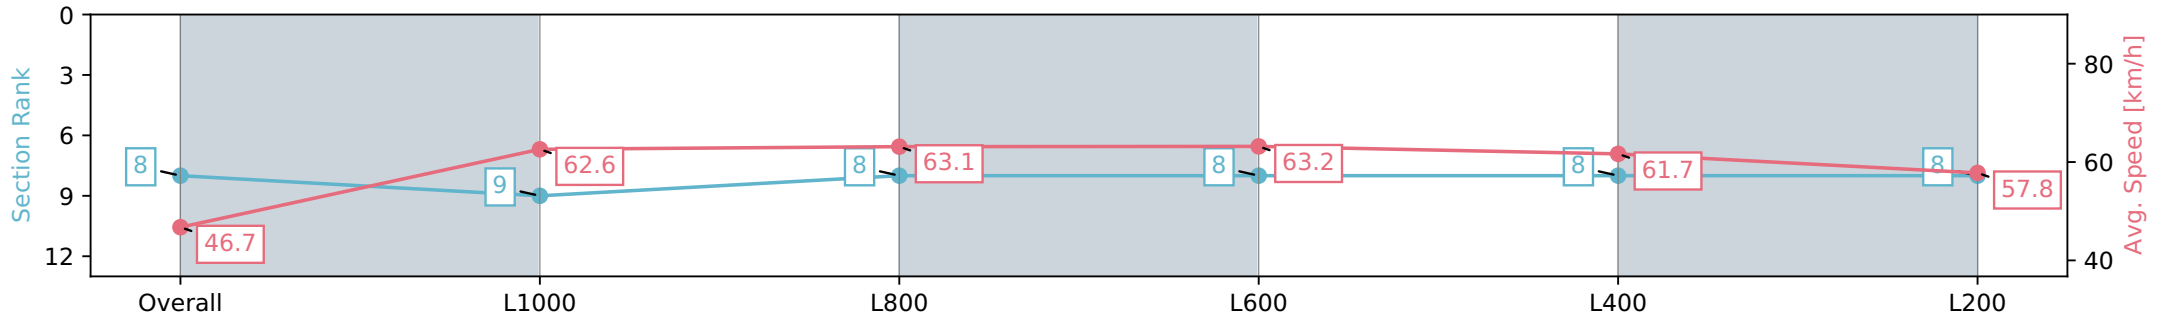

Sportsbet Gawler SA - Professional

Race 6: Irongate Australia Handicap - 1200m

06 July 2024 - 2:37PM

Track Rating: Soft 6, Weather: Fine, Rail Position: True

Section	Overall	L1000	L800	L600	L400	L200
Section Times	1:13.88 [8] (0:15.39)	0:58.49 [9] (0:11.53)	0:46.96 [8] (0:11.38)	0:35.58 [8] (0:11.40)	0:24.18 [8] (0:11.75)	0:12.43 [8] (0:12.43)
Average Speed [km/h]	46.7	62.6	63.1	63.2	61.7	57.8
Top Speed [km/h]	62.7	63.5	64.8	65.0	63.3	60.3
Avg. Dist. to Rail [m]	6.4	1.0	0.5	0.7	3.7	6.3
Avg. Stride Freq. [Hz]	2.3	2.4	2.4	2.4	2.4	2.4
Avg. Stride Length [m]	5.6	7.3	7.3	7.3	7.0	6.7