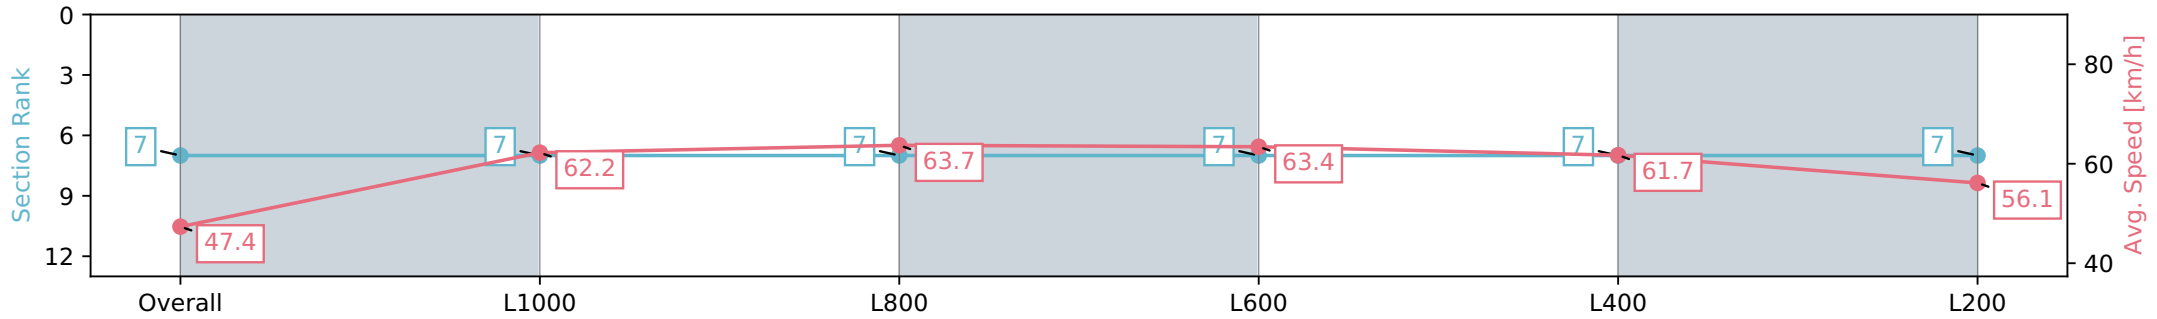

Sportsbet Gawler SA - Professional
 Race 6: Irongate Australia Handicap - 1200m
 06 July 2024 - 2:37PM
 Track Rating: Soft 6, Weather: Fine, Rail Position: True

Section	Overall	L1000	L800	L600	L400	L200
Section Times	1:13.84 [6] (0:14.43)	0:59.41 [2] (0:11.43)	0:47.98 [2] (0:11.56)	0:36.41 [2] (0:11.43)	0:24.98 [3] (0:11.95)	0:13.03 [5] (0:13.03)
Average Speed [km/h]	50.0	63.0	62.1	63.3	60.7	55.2
Top Speed [km/h]	66.0	64.6	64.0	64.6	62.8	59.4
Avg. Dist. to Rail [m]	5.7	0.4	0.2	0.7	3.7	4.3
Avg. Stride Freq. [Hz]	2.4	2.4	2.4	2.4	2.4	2.3
Avg. Stride Length [m]	5.6	7.2	7.1	7.2	6.9	6.6

Report Created: Sat 06 July 2024 15:23:12 GMT+10 (Note: Timing is based on positional data)

- [] Ranking at each section and finish
- :-:- No data available at this section
- NA No data available

Horse/Jockey Name	FIFTEEN ROUNDS/Felicity Atkinson
Finish Rank	7
Fastest Section Time (Section)	0:11.24 (L800)
Top Speed [km/h] (Section)	64.4 (L600)
Race State	Finished

Sportsbet Gawler SA - Professional
 Race 6: Irongate Australia Handicap - 1200m
 06 July 2024 - 2:37PM
 Track Rating: Soft 6, Weather: Fine, Rail Position: True

Section	Overall	L1000	L800	L600	L400	L200
Section Times	1:13.86 [7] (0:15.21)	0:58.65 [7] (0:11.59)	0:47.06 [7] (0:11.24)	0:35.82 [7] (0:11.30)	0:24.52 [7] (0:11.72)	0:12.80 [7] (0:12.80)
Average Speed [km/h]	47.4	62.2	63.7	63.4	61.7	56.1
Top Speed [km/h]	61.4	63.0	64.3	64.3	64.4	58.3
Avg. Dist. to Rail [m]	1.5	0.3	1.0	0.5	1.9	2.6
Avg. Stride Freq. [Hz]	2.2	2.3	2.4	2.4	2.4	2.2
Avg. Stride Length [m]	5.9	7.5	7.4	7.4	7.3	7.0