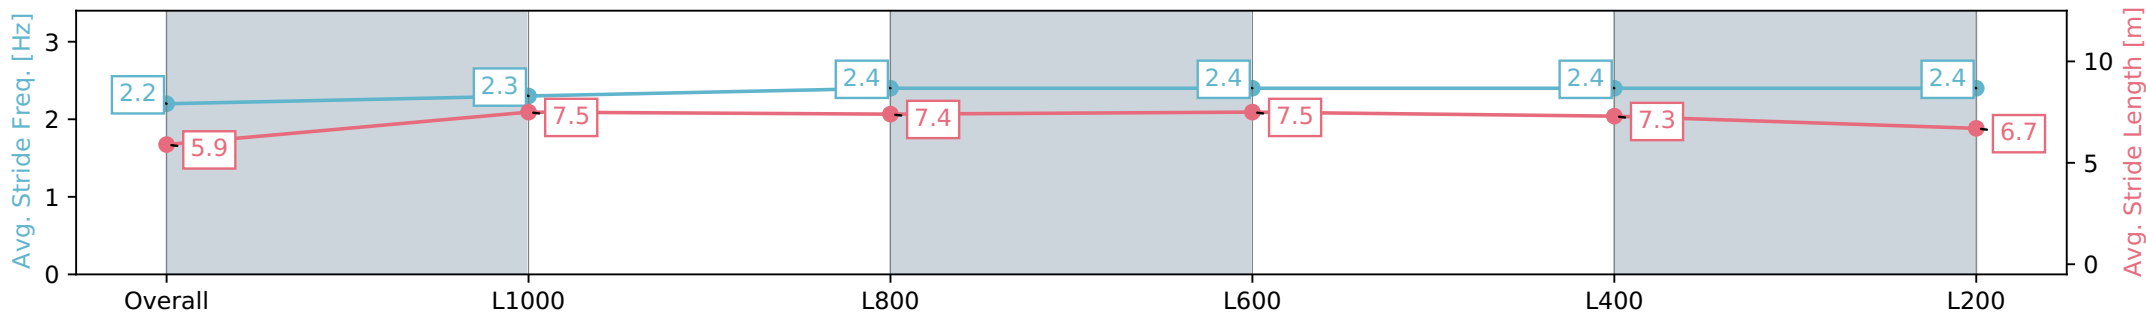

Sportsbet Gawler SA - Professional

Race 6: Irongate Australia Handicap - 1200m

06 July 2024 - 2:37PM

Track Rating: Soft 6, Weather: Fine, Rail Position: True

Section	Overall	L1000	L800	L600	L400	L200
Section Times	1:13.21 [2] (0:15.05)	0:58.16 [6] (0:11.54)	0:46.62 [6] (0:11.36)	0:35.26 [6] (0:11.27)	0:23.99 [6] (0:11.33)	0:12.66 [3] (0:12.66)
Average Speed [km/h]	47.8	62.5	63.3	64.5	64.3	56.9
Top Speed [km/h]	62.5	62.8	64.9	65.3	65.2	61.8
Avg. Dist. to Rail [m]	4.7	0.8	0.4	1.5	6.1	7.9
Avg. Stride Freq. [Hz]	2.2	2.3	2.4	2.4	2.4	2.4
Avg. Stride Length [m]	5.9	7.5	7.4	7.5	7.3	6.7