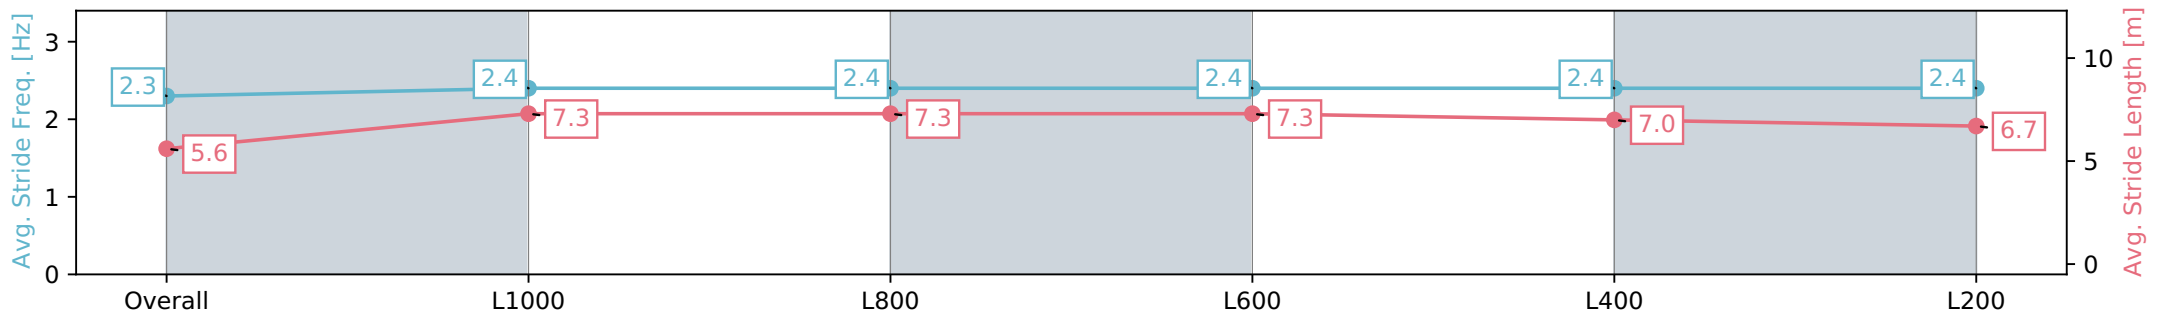

Sportsbet Gawler SA - Professional

Race 6: Irongate Australia Handicap - 1200m

06 July 2024 - 2:37PM

Track Rating: Soft 6, Weather: Fine, Rail Position: True

Section	Overall	L1000	L800	L600	L400	L200
Section Times	1:13.88 [8] (0:15.39)	0:58.49 [9] (0:11.53)	0:46.96 [8] (0:11.38)	0:35.58 [8] (0:11.40)	0:24.18 [8] (0:11.75)	0:12.43 [8] (0:12.43)
Average Speed [km/h]	46.7	62.6	63.1	63.2	61.7	57.8
Top Speed [km/h]	62.7	63.5	64.8	65.0	63.3	60.3
Avg. Dist. to Rail [m]	6.4	1.0	0.5	0.7	3.7	6.3
Avg. Stride Freq. [Hz]	2.3	2.4	2.4	2.4	2.4	2.4
Avg. Stride Length [m]	5.6	7.3	7.3	7.3	7.0	6.7

- [] Ranking at each section and finish
- :-:- No data available at this section
- NA No data available

Horse/Jockey Name	BLOW IN/Kayla Crowther
Finish Rank	9
Fastest Section Time (Section)	0:11.17 (L600)
Top Speed [km/h] (Section)	66.2 (L800)
Race State	Finished