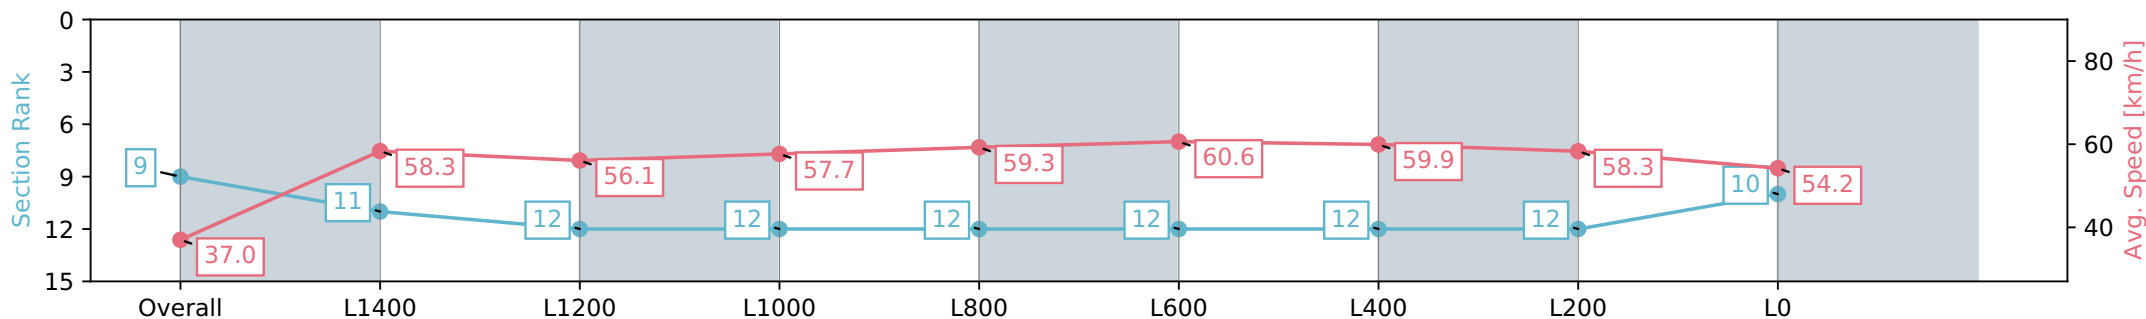

Horse/Jockey Name	CAPRICORN RIDGE/Kayla Crowther
Finish Rank	9
Fastest Section Time (Section)	0:12.04 (L800)
Top Speed [km/h] (Section)	61.2 (L800)
Race State	Finished

Sportsbet Gawler SA - Professional
Race 5: Adelaide Plains Bloodstock Handicap - 1700m
06 July 2024 - 1:57PM
Track Rating: Soft 6, Weather: Fine, Rail Position: True

Section	Overall	L1400	L1200	L1000	L800	L600	L400	L200	L0
Section Times	1:49.61 [9] (0:09.72)	1:39.89 [11] (0:12.45)	1:27.44 [12] (0:12.89)	1:14.55 [12] (0:12.48)	1:02.07 [12] (0:12.21)	0:49.86 [12] (0:12.04)	0:37.82 [12] (0:12.12)	0:25.70 [12] (0:12.44)	0:13.26 [10] (0:13.26)
Average Speed [km/h]	37.0	58.3	56.1	57.7	59.3	60.6	59.9	58.3	54.2
Top Speed [km/h]	55.9	59.4	59.3	59.1	61.1	61.1	61.2	59.9	55.9
Avg. Dist. to Rail [m]	9.5	1.6	1.5	1.3	2.1	1.9	2.0	3.5	2.3
Avg. Stride Freq. [Hz]	2.2	2.3	2.3	2.3	2.3	2.3	2.4	2.4	2.3
Avg. Stride Length [m]	4.5	7.0	6.9	7.0	7.2	7.3	7.1	6.9	6.6

Report Created: Sat 06 July 2024 14:43:22 GMT+10 (Note: Timing is based on positional data)

- [ ] Ranking at each section and finish
- -:-:- No data available at this section
- NA No data available