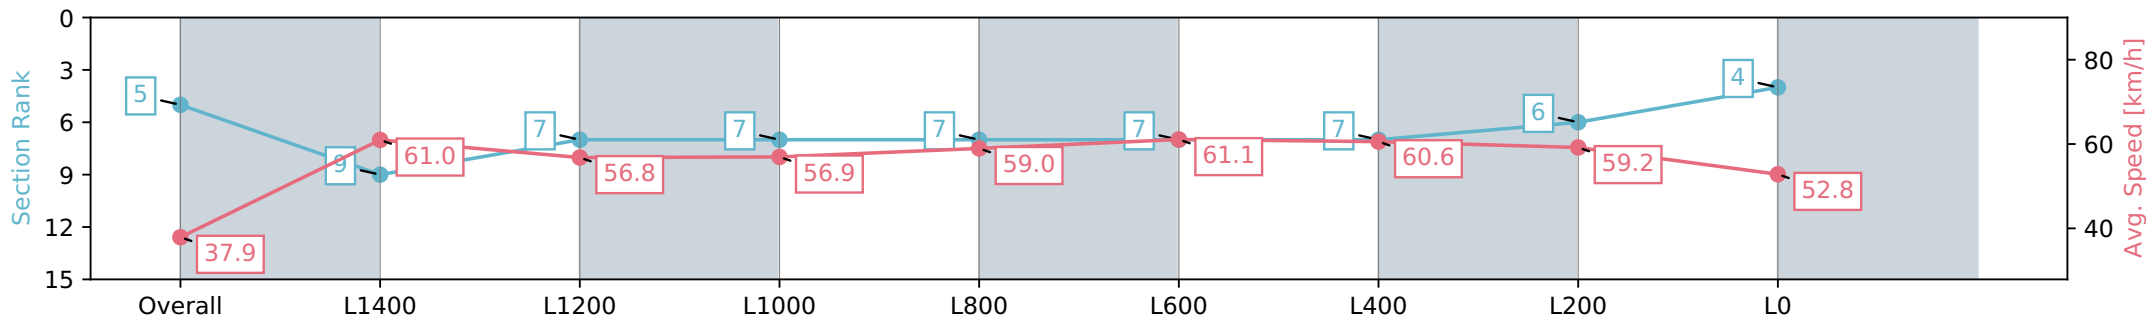

Horse/Jockey Name	CHIPSON/Rochelle Milnes
Finish Rank	5
Fastest Section Time (Section)	0:11.95 (L800)
Top Speed [km/h] (Section)	63.3 (Overall)
Race State	Finished

Sportsbet Gawler SA - Professional
Race 5: Adelaide Plains Bloodstock Handicap - 1700m
06 July 2024 - 1:57PM
Track Rating: Soft 6, Weather: Fine, Rail Position: True

Section	Overall	L1400	L1200	L1000	L800	L600	L400	L200	L0
Section Times	1:48.96 [5] (0:09.48)	1:39.48 [9] (0:12.01)	1:27.47 [7] (0:12.70)	1:14.77 [7] (0:12.66)	1:02.11 [7] (0:12.30)	0:49.81 [7] (0:11.95)	0:37.86 [7] (0:11.99)	0:25.87 [6] (0:12.28)	0:13.59 [4] (0:13.59)
Average Speed [km/h]	37.9	61.0	56.8	56.9	59.0	61.1	60.6	59.2	52.8
Top Speed [km/h]	60.8	63.3	58.2	58.2	60.6	61.6	61.7	60.9	57.1
Avg. Dist. to Rail [m]	5.8	2.7	2.5	1.4	2.1	1.9	2.3	4.7	5.4
Avg. Stride Freq. [Hz]	2.0	2.3	2.2	2.2	2.3	2.3	2.4	2.3	2.3
Avg. Stride Length [m]	4.9	7.3	7.1	7.1	7.3	7.3	7.2	7.0	6.5

Report Created: Sat 06 July 2024 14:43:08 GMT+10 (Note: Timing is based on positional data)

- [ ] Ranking at each section and finish
- -:-:- No data available at this section
- NA No data available