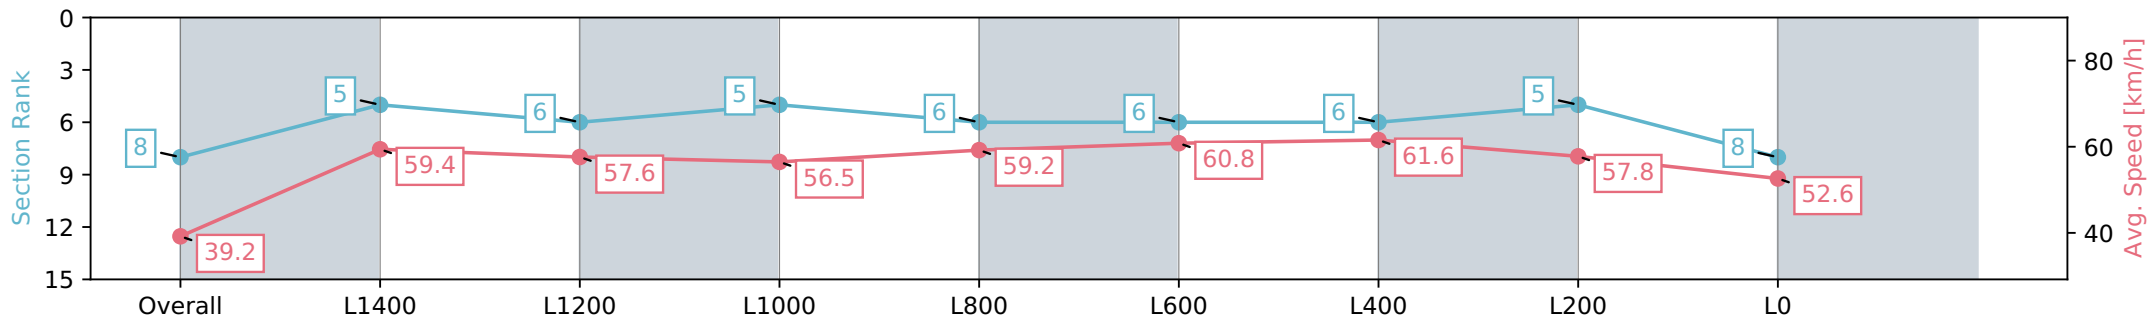

Horse/Jockey Name	MIDNIGHT RUSH/Justin Potter
Finish Rank	8
Fastest Section Time (Section)	0:11.98 (L600)
Top Speed [km/h] (Section)	63.0 (L800)
Race State	Finished

Sportsbet Gawler SA - Professional
Race 5: Adelaide Plains Bloodstock Handicap - 1700m
06 July 2024 - 1:57PM
Track Rating: Soft 6, Weather: Fine, Rail Position: True

Section	Overall	L1400	L1200	L1000	L800	L600	L400	L200	L0
Section Times	1:49.33 [8] (0:09.20)	1:40.13 [5] (0:12.27)	1:27.86 [6] (0:12.56)	1:15.30 [5] (0:12.75)	1:02.55 [6] (0:12.22)	0:50.33 [6] (0:12.07)	0:38.26 [6] (0:11.98)	0:26.28 [5] (0:12.60)	0:13.68 [8] (0:13.68)
Average Speed [km/h]	39.2	59.4	57.6	56.5	59.2	60.8	61.6	57.8	52.6
Top Speed [km/h]	57.2	61.1	59.0	57.5	60.8	61.6	63.0	60.7	55.3
Avg. Dist. to Rail [m]	7.0	2.3	2.3	2.1	2.4	2.9	4.4	6.4	6.6
Avg. Stride Freq. [Hz]	2.1	2.4	2.3	2.2	2.3	2.3	2.4	2.3	2.2
Avg. Stride Length [m]	4.9	7.0	7.1	7.0	7.2	7.3	7.3	6.8	6.5

Report Created: Sat 06 July 2024 14:43:18 GMT+10 (Note: Timing is based on positional data)

- [ ] Ranking at each section and finish
- -:-:- No data available at this section
- NA No data available