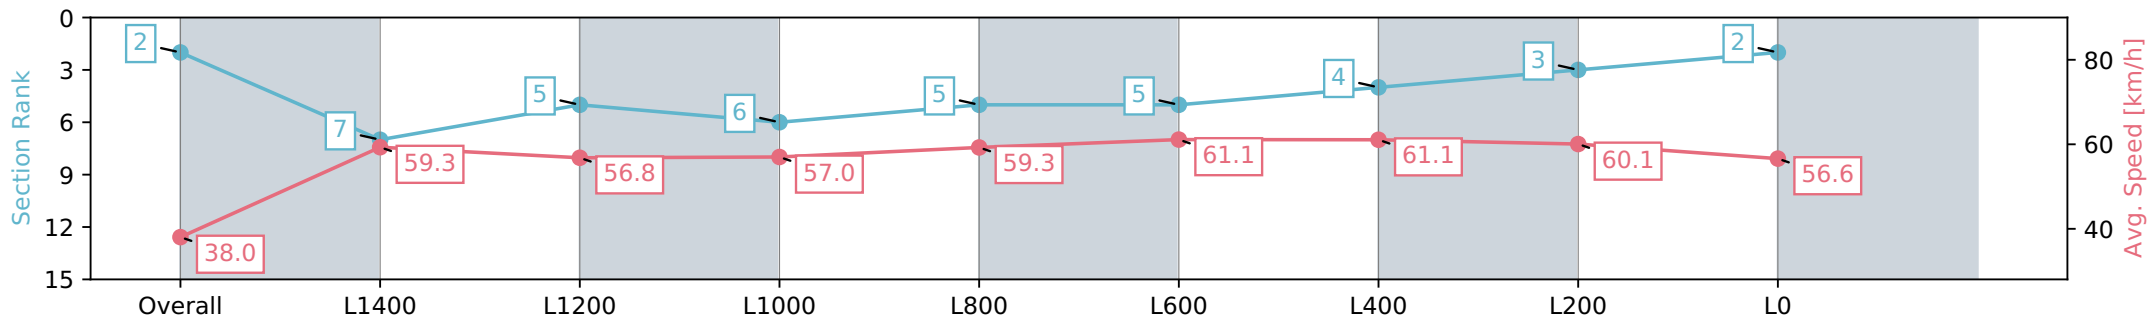

Horse/Jockey Name	SET TO PROPHET/Samuel Payne
Finish Rank	2
Fastest Section Time (Section)	0:11.84 (L800)
Top Speed [km/h] (Section)	62.1 (L1000)
Race State	Finished

Sportsbet Gawler SA - Professional
Race 5: Adelaide Plains Bloodstock Handicap - 1700m
06 July 2024 - 1:57PM
Track Rating: Soft 6, Weather: Fine, Rail Position: True

Section	Overall	L1400	L1200	L1000	L800	L600	L400	L200	L0
Section Times	1:47.28 [2] (0:09.41)	1:37.87 [7] (0:12.01)	1:25.86 [5] (0:12.64)	1:13.22 [6] (0:12.62)	1:00.60 [5] (0:12.20)	0:48.40 [5] (0:11.84)	0:36.56 [4] (0:11.84)	0:24.72 [3] (0:11.98)	0:12.74 [2] (0:12.74)
Average Speed [km/h]	38.0	59.3	56.8	57.0	59.3	61.1	61.1	60.1	56.6
Top Speed [km/h]	60.8	61.4	57.3	58.1	60.5	62.1	61.8	61.4	58.6
Avg. Dist. to Rail [m]	3.1	1.7	1.4	0.5	1.0	0.8	0.5	2.2	6.4
Avg. Stride Freq. [Hz]	2.2	2.3	2.2	2.2	2.2	2.3	2.3	2.3	2.3
Avg. Stride Length [m]	4.6	7.0	7.2	7.2	7.5	7.4	7.5	7.2	7.0

Report Created: Sat 06 July 2024 14:42:58 GMT+10 (Note: Timing is based on positional data)

- [ ] Ranking at each section and finish
- -:-:- No data available at this section
- NA No data available