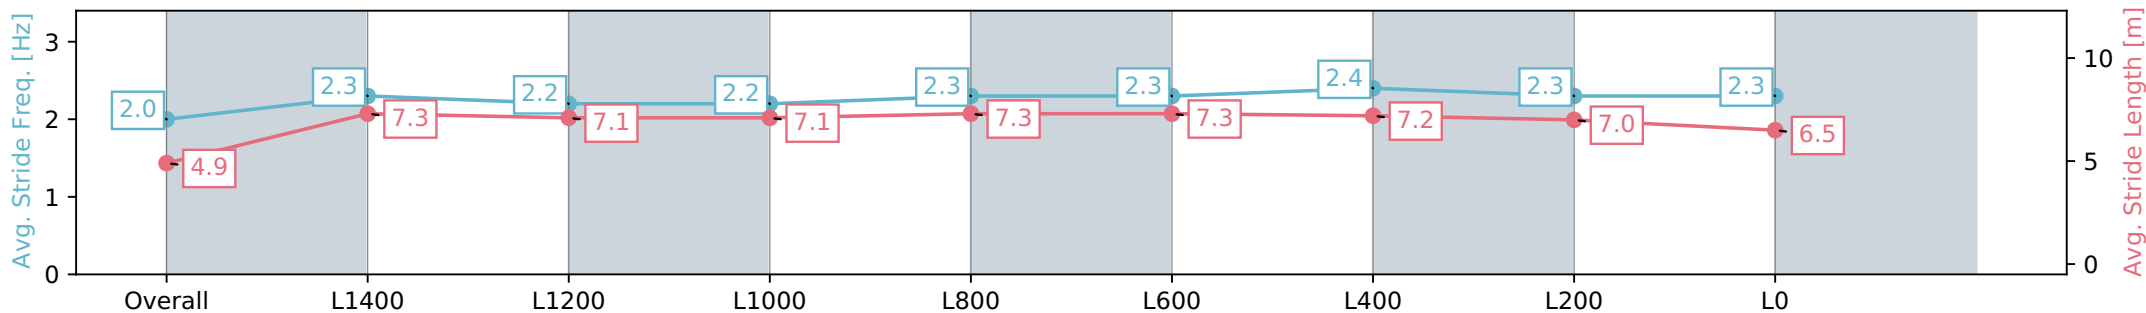

Report Created: Sat 06 July 2024 14:43:05 GMT+10 (Note: Timing is based on positional data)

- [] Ranking at each section and finish
- :-:- No data available at this section
- NA No data available

Horse/Jockey Name	CHIPSON/Rochelle Milnes
Finish Rank	5
Fastest Section Time (Section)	0:11.95 (L800)
Top Speed [km/h] (Section)	63.3 (Overall)
Race State	Finished

Sportsbet Gawler SA - Professional
 Race 5: Adelaide Plains Bloodstock Handicap - 1700m
 06 July 2024 - 1:57PM
 Track Rating: Soft 6, Weather: Fine, Rail Position: True

Section	Overall	L1400	L1200	L1000	L800	L600	L400	L200	L0
Section Times	1:48.96 [5] (0:09.48)	1:39.48 [9] (0:12.01)	1:27.47 [7] (0:12.70)	1:14.77 [7] (0:12.66)	1:02.11 [7] (0:12.30)	0:49.81 [7] (0:11.95)	0:37.86 [7] (0:11.99)	0:25.87 [6] (0:12.28)	0:13.59 [4] (0:13.59)
Average Speed [km/h]	37.9	61.0	56.8	56.9	59.0	61.1	60.6	59.2	52.8
Top Speed [km/h]	60.8	63.3	58.2	58.2	60.6	61.6	61.7	60.9	57.1
Avg. Dist. to Rail [m]	5.8	2.7	2.5	1.4	2.1	1.9	2.3	4.7	5.4
Avg. Stride Freq. [Hz]	2.0	2.3	2.2	2.2	2.3	2.3	2.4	2.3	2.3
Avg. Stride Length [m]	4.9	7.3	7.1	7.1	7.3	7.3	7.2	7.0	6.5