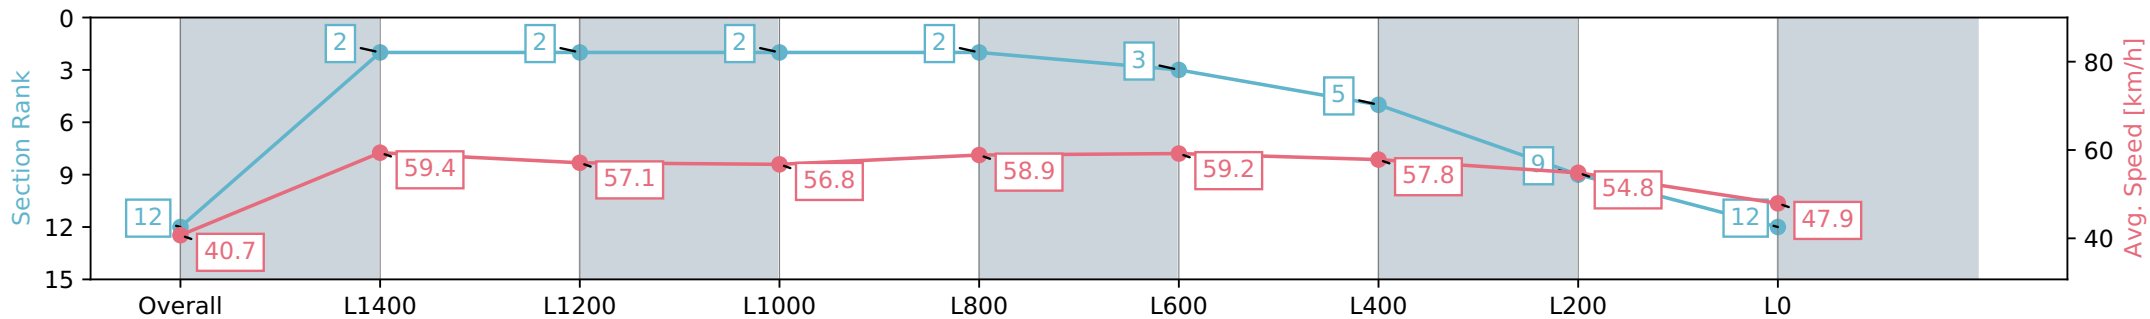

Horse/Jockey Name	CHELIMO/Ben Price
Finish Rank	12
Fastest Section Time (Section)	0:12.13 (L1600)
Top Speed [km/h] (Section)	60.8 (Overall)
Race State	Finished

Sportsbet Gawler SA - Professional
Race 5: Adelaide Plains Bloodstock Handicap - 1700m
06 July 2024 - 1:57PM
Track Rating: Soft 6, Weather: Fine, Rail Position: True

Section	Overall	L1400	L1200	L1000	L800	L600	L400	L200	L0
Section Times	1:51.64 [12] (0:08.87)	1:42.77 [2] (0:12.13)	1:30.64 [2] (0:12.61)	1:18.03 [2] (0:12.70)	1:05.33 [2] (0:12.28)	0:53.04 [3] (0:12.34)	0:40.70 [5] (0:12.52)	0:28.18 [9] (0:13.19)	0:14.99 [12] (0:14.99)
Average Speed [km/h]	40.7	59.4	57.1	56.8	58.9	59.2	57.8	54.8	47.9
Top Speed [km/h]	59.8	60.8	57.8	57.6	59.9	60.1	59.1	57.3	51.8
Avg. Dist. to Rail [m]	7.5	1.0	0.5	0.8	1.5	2.1	1.6	2.1	3.0
Avg. Stride Freq. [Hz]	2.1	2.4	2.3	2.3	2.3	2.3	2.3	2.2	2.1
Avg. Stride Length [m]	5.0	7.0	7.0	7.0	7.2	7.2	7.1	6.8	6.3

Report Created: Sat 06 July 2024 14:43:33 GMT+10 (Note: Timing is based on positional data)

- [ ] Ranking at each section and finish
- -:-:- No data available at this section
- NA No data available