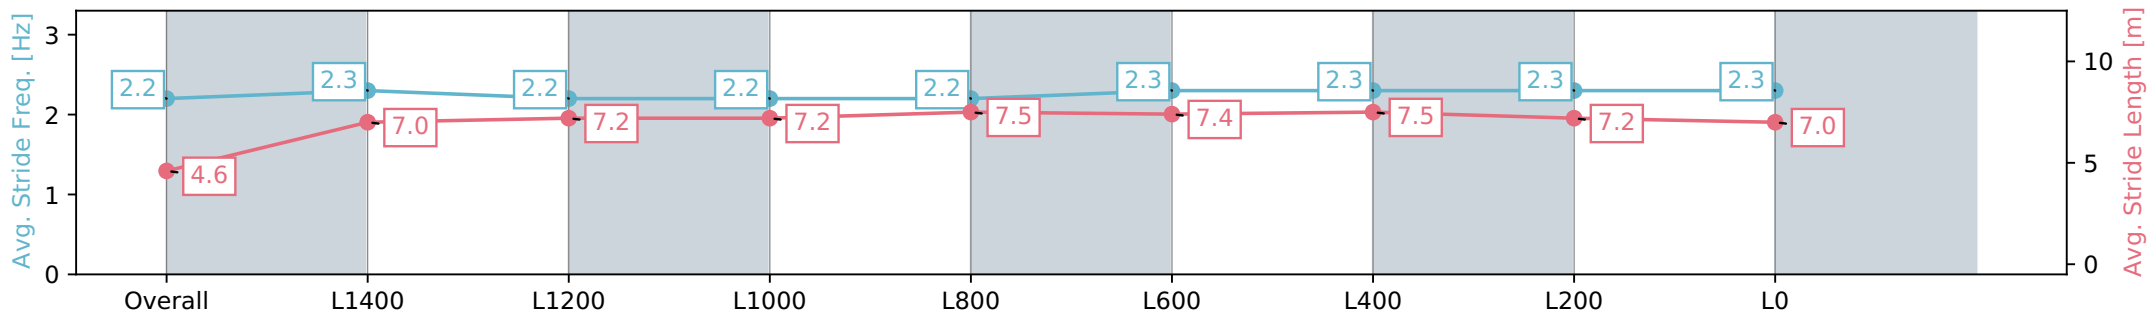

Horse/Jockey Name	SET TO PROPHET/Samuel Payne
Finish Rank	2
Fastest Section Time (Section)	0:11.84 (L800)
Top Speed [km/h] (Section)	62.1 (L1000)
Race State	Finished

Sportsbet Gawler SA - Professional
Race 5: Adelaide Plains Bloodstock Handicap - 1700m
06 July 2024 - 1:57PM
Track Rating: Soft 6, Weather: Fine, Rail Position: True

Section	Overall	L1400	L1200	L1000	L800	L600	L400	L200	L0
Section Times	1:47.28 [2] (0:09.41)	1:37.87 [7] (0:12.01)	1:25.86 [5] (0:12.64)	1:13.22 [6] (0:12.62)	1:00.60 [5] (0:12.20)	0:48.40 [5] (0:11.84)	0:36.56 [4] (0:11.84)	0:24.72 [3] (0:11.98)	0:12.74 [2] (0:12.74)
Average Speed [km/h]	38.0	59.3	56.8	57.0	59.3	61.1	61.1	60.1	56.6
Top Speed [km/h]	60.8	61.4	57.3	58.1	60.5	62.1	61.8	61.4	58.6
Avg. Dist. to Rail [m]	3.1	1.7	1.4	0.5	1.0	0.8	0.5	2.2	6.4
Avg. Stride Freq. [Hz]	2.2	2.3	2.2	2.2	2.2	2.3	2.3	2.3	2.3
Avg. Stride Length [m]	4.6	7.0	7.2	7.2	7.5	7.4	7.5	7.2	7.0

Report Created: Sat 06 July 2024 14:42:58 GMT+10 (Note: Timing is based on positional data)

- [ ] Ranking at each section and finish
- -:-:- No data available at this section
- NA No data available