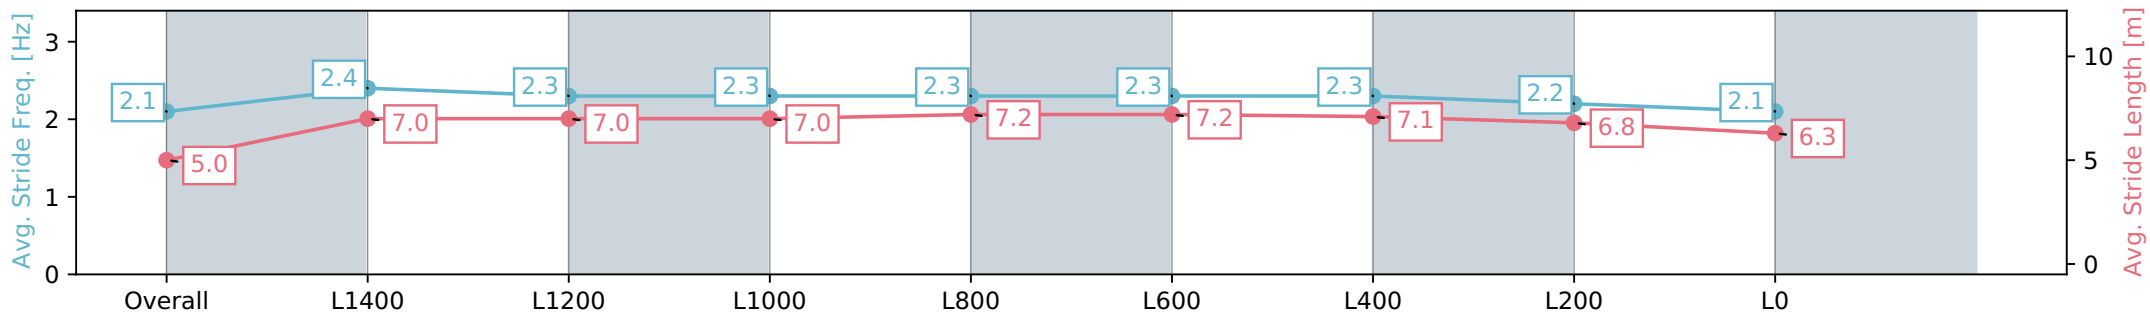

Sportsbet Gawler SA - Professional
 Race 5: Adelaide Plains Bloodstock Handicap - 1700m
 06 July 2024 - 1:57PM
 Track Rating: Soft 6, Weather: Fine, Rail Position: True

Section	Overall	L1400	L1200	L1000	L800	L600	L400	L200	L0
Section Times	1:49.96 [11] (0:09.36)	1:40.60 [6] (0:12.27)	1:28.33 [9] (0:12.84)	1:15.49 [8] (0:12.56)	1:02.93 [8] (0:12.19)	0:50.74 [9] (0:12.19)	0:38.55 [9] (0:12.38)	0:26.17 [11] (0:12.65)	0:13.52 [11] (0:13.52)
Average Speed [km/h]	38.6	58.7	56.2	57.5	59.2	60.0	59.0	57.4	53.2
Top Speed [km/h]	59.3	59.6	57.4	58.1	60.0	60.5	60.4	58.5	55.8
Avg. Dist. to Rail [m]	3.8	0.5	1.8	1.5	2.5	2.3	2.7	4.8	6.5
Avg. Stride Freq. [Hz]	2.1	2.3	2.2	2.2	2.3	2.4	2.3	2.4	2.3
Avg. Stride Length [m]	4.8	7.1	7.0	7.1	7.2	7.1	7.0	6.8	6.5

Report Created: Sat 06 July 2024 14:43:29 GMT+10 (Note: Timing is based on positional data)

- [] Ranking at each section and finish
- :-:- No data available at this section
- NA No data available

Horse/Jockey Name	CHELIMO/Ben Price
Finish Rank	12
Fastest Section Time (Section)	0:12.13 (L1600)
Top Speed [km/h] (Section)	60.8 (Overall)
Race State	Finished

Sportsbet Gawler SA - Professional
 Race 5: Adelaide Plains Bloodstock Handicap - 1700m
 06 July 2024 - 1:57PM
 Track Rating: Soft 6, Weather: Fine, Rail Position: True

Section	Overall	L1400	L1200	L1000	L800	L600	L400	L200	L0
Section Times	1:51.64 [12] (0:08.87)	1:42.77 [2] (0:12.13)	1:30.64 [2] (0:12.61)	1:18.03 [2] (0:12.70)	1:05.33 [2] (0:12.28)	0:53.04 [3] (0:12.34)	0:40.70 [5] (0:12.52)	0:28.18 [9] (0:13.19)	0:14.99 [12] (0:14.99)
Average Speed [km/h]	40.7	59.4	57.1	56.8	58.9	59.2	57.8	54.8	47.9
Top Speed [km/h]	59.8	60.8	57.8	57.6	59.9	60.1	59.1	57.3	51.8
Avg. Dist. to Rail [m]	7.5	1.0	0.5	0.8	1.5	2.1	1.6	2.1	3.0
Avg. Stride Freq. [Hz]	2.1	2.4	2.3	2.3	2.3	2.3	2.3	2.2	2.1
Avg. Stride Length [m]	5.0	7.0	7.0	7.0	7.2	7.2	7.1	6.8	6.3