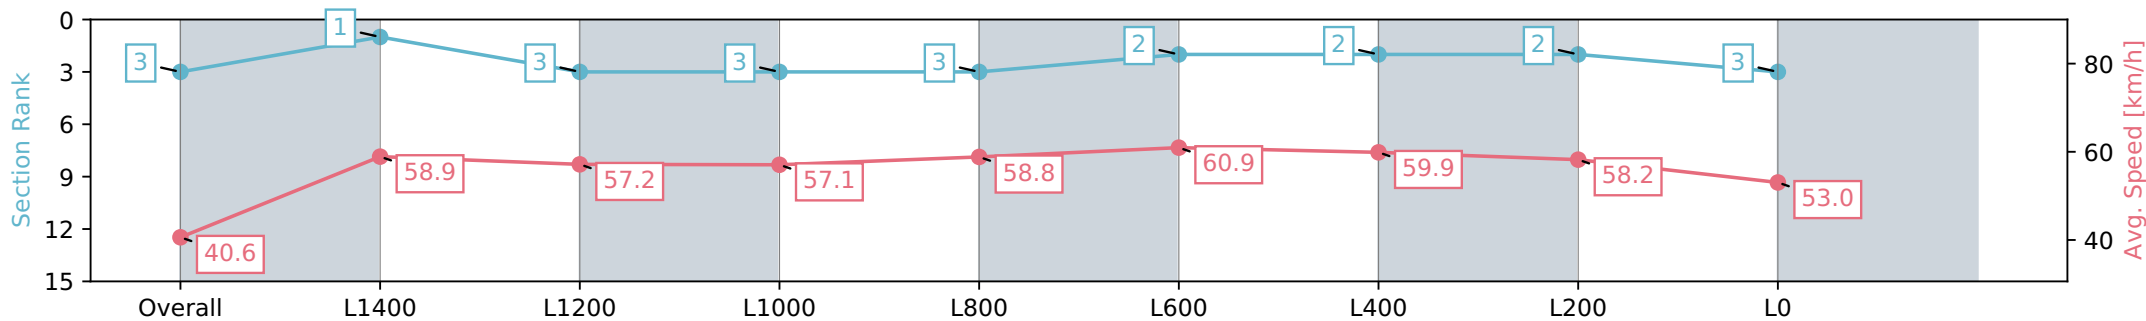

Horse/Jockey Name	FLIGHT DECK/Dom Tourneur
Finish Rank	3
Fastest Section Time (Section)	0:11.91 (L800)
Top Speed [km/h] (Section)	61.6 (L800)
Race State	Finished

Sportsbet Gawler SA - Professional
Race 5: Adelaide Plains Bloodstock Handicap - 1700m
06 July 2024 - 1:57PM
Track Rating: Soft 6, Weather: Fine, Rail Position: True

Section	Overall	L1400	L1200	L1000	L800	L600	L400	L200	L0
Section Times	1:48.48 [3] (0:08.87)	1:39.61 [1] (0:12.26)	1:27.35 [3] (0:12.61)	1:14.74 [3] (0:12.57)	1:02.16 [3] (0:12.24)	0:49.92 [2] (0:11.91)	0:38.01 [2] (0:12.03)	0:25.98 [2] (0:12.39)	0:13.59 [3] (0:13.59)
Average Speed [km/h]	40.6	58.9	57.2	57.1	58.8	60.9	59.9	58.2	53.0
Top Speed [km/h]	59.2	60.7	57.9	57.9	60.0	61.6	61.6	59.6	55.9
Avg. Dist. to Rail [m]	0.7	0.5	0.2	0.1	0.5	0.7	0.6	1.0	1.7
Avg. Stride Freq. [Hz]	2.3	2.4	2.3	2.3	2.3	2.4	2.4	2.4	2.3
Avg. Stride Length [m]	4.7	6.9	7.0	7.0	7.1	7.1	6.9	6.9	6.5

Report Created: Sat 06 July 2024 14:43:01 GMT+10 (Note: Timing is based on positional data)

- [ ] Ranking at each section and finish
- -:-:- No data available at this section
- NA No data available