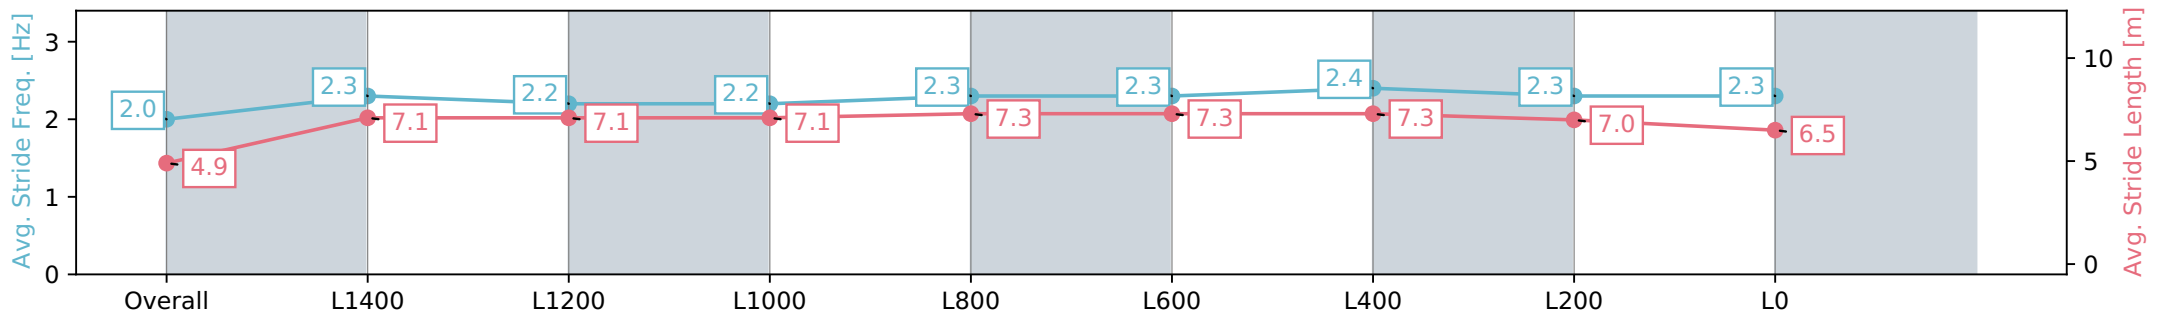

Report Created: Sat 06 July 2024 14:43:12 GMT+10 (Note: Timing is based on positional data)

- [] Ranking at each section and finish
- :-:- No data available at this section
- NA No data available

Horse/Jockey Name	FLYWAY/Felicity Atkinson
Finish Rank	7
Fastest Section Time (Section)	0:11.81 (L600)
Top Speed [km/h] (Section)	62.8 (L800)
Race State	Finished

Sportsbet Gawler SA - Professional
 Race 5: Adelaide Plains Bloodstock Handicap - 1700m
 06 July 2024 - 1:57PM
 Track Rating: Soft 6, Weather: Fine, Rail Position: True

Section	Overall	L1400	L1200	L1000	L800	L600	L400	L200	L0
Section Times	1:49.10 [7] (0:09.42)	1:39.68 [8] (0:12.45)	1:27.23 [10] (0:12.88)	1:14.35 [11] (0:12.54)	1:01.81 [10] (0:12.13)	0:49.68 [11] (0:12.11)	0:37.57 [11] (0:11.81)	0:25.76 [8] (0:12.30)	0:13.46 [7] (0:13.46)
Average Speed [km/h]	38.3	57.9	56.0	57.5	59.5	60.8	61.9	59.1	53.5
Top Speed [km/h]	55.8	59.0	58.3	58.6	60.5	61.7	62.8	61.0	56.7
Avg. Dist. to Rail [m]	8.3	0.8	1.7	1.5	2.1	2.7	3.6	6.0	8.0
Avg. Stride Freq. [Hz]	2.0	2.3	2.2	2.2	2.3	2.3	2.4	2.3	2.3
Avg. Stride Length [m]	4.9	7.1	7.1	7.1	7.3	7.3	7.3	7.0	6.5