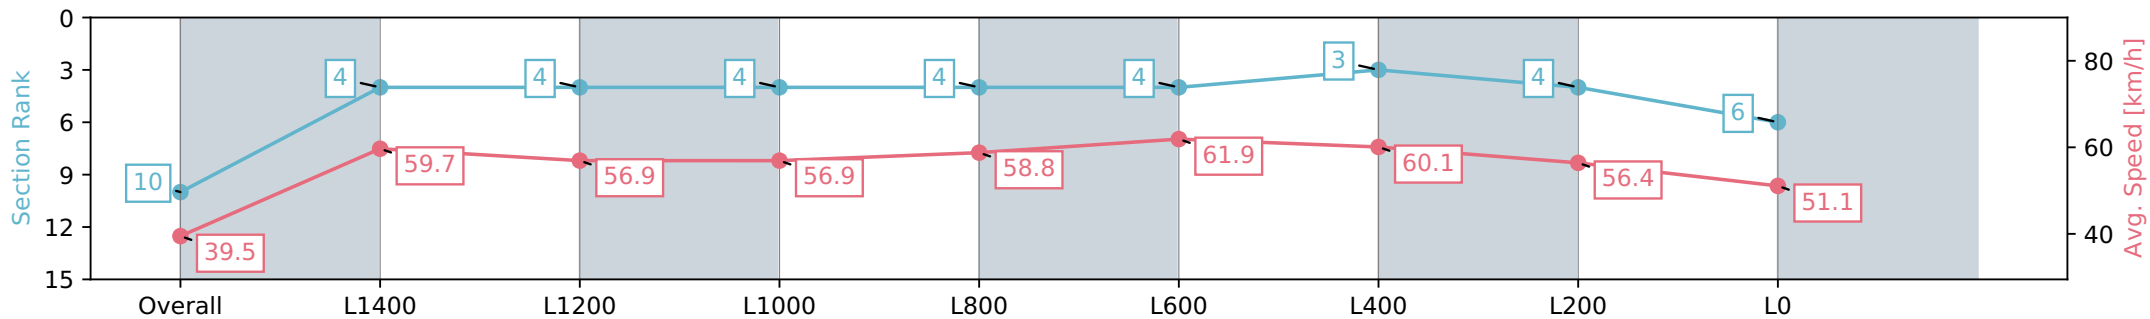

Horse/Jockey Name	POINTLESS PRAISE/Jake Toeroek
Finish Rank	10
Fastest Section Time (Section)	0:11.86 (L800)
Top Speed [km/h] (Section)	62.7 (L1000)
Race State	Finished

Sportsbet Gawler SA - Professional
Race 5: Adelaide Plains Bloodstock Handicap - 1700m
06 July 2024 - 1:57PM
Track Rating: Soft 6, Weather: Fine, Rail Position: True

Section	Overall	L1400	L1200	L1000	L800	L600	L400	L200	L0
Section Times	1:49.65 [10] (0:09.17)	1:40.48 [4] (0:12.01)	1:28.47 [4] (0:12.66)	1:15.81 [4] (0:12.65)	1:03.16 [4] (0:12.28)	0:50.88 [4] (0:11.86)	0:39.02 [3] (0:12.05)	0:26.97 [4] (0:12.87)	0:14.10 [6] (0:14.10)
Average Speed [km/h]	39.5	59.7	56.9	56.9	58.8	61.9	60.1	56.4	51.1
Top Speed [km/h]	61.2	61.9	58.4	57.8	60.8	62.7	62.0	59.0	53.3
Avg. Dist. to Rail [m]	1.5	0.9	0.7	1.2	1.7	2.4	2.0	3.2	4.1
Avg. Stride Freq. [Hz]	2.2	2.3	2.2	2.2	2.2	2.4	2.3	2.3	2.2
Avg. Stride Length [m]	4.7	7.3	7.1	7.2	7.3	7.3	7.2	6.9	6.5

Report Created: Sat 06 July 2024 14:43:26 GMT+10 (Note: Timing is based on positional data)

- [ ] Ranking at each section and finish
- -:-:- No data available at this section
- NA No data available