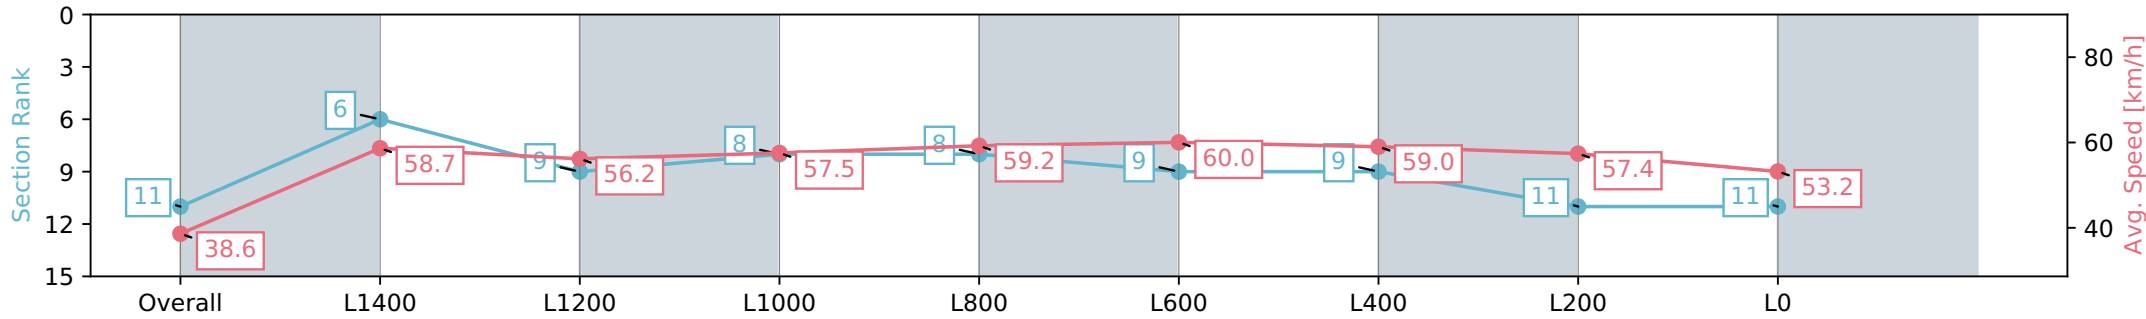

Horse/Jockey Name	QUINTILLION/Teagan Voorham
Finish Rank	11
Fastest Section Time (Section)	0:12.19 (L1000)
Top Speed [km/h] (Section)	60.5 (L1000)
Race State	Finished

Sportsbet Gawler SA - Professional
Race 5: Adelaide Plains Bloodstock Handicap - 1700m
06 July 2024 - 1:57PM
Track Rating: Soft 6, Weather: Fine, Rail Position: True

Section	Overall	L1400	L1200	L1000	L800	L600	L400	L200	L0
Section Times	1:49.96 [11] (0:09.36)	1:40.60 [6] (0:12.27)	1:28.33 [9] (0:12.84)	1:15.49 [8] (0:12.56)	1:02.93 [8] (0:12.19)	0:50.74 [9] (0:12.19)	0:38.55 [9] (0:12.38)	0:26.17 [11] (0:12.65)	0:13.52 [11] (0:13.52)
Average Speed [km/h]	38.6	58.7	56.2	57.5	59.2	60.0	59.0	57.4	53.2
Top Speed [km/h]	59.3	59.6	57.4	58.1	60.0	60.5	60.4	58.5	55.8
Avg. Dist. to Rail [m]	3.8	0.5	1.8	1.5	2.5	2.3	2.7	4.8	6.5
Avg. Stride Freq. [Hz]	2.1	2.3	2.2	2.2	2.3	2.4	2.3	2.4	2.3
Avg. Stride Length [m]	4.8	7.1	7.0	7.1	7.2	7.1	7.0	6.8	6.5

Report Created: Sat 06 July 2024 14:43:29 GMT+10 (Note: Timing is based on positional data)

- [ ] Ranking at each section and finish
- -:-:- No data available at this section
- NA No data available