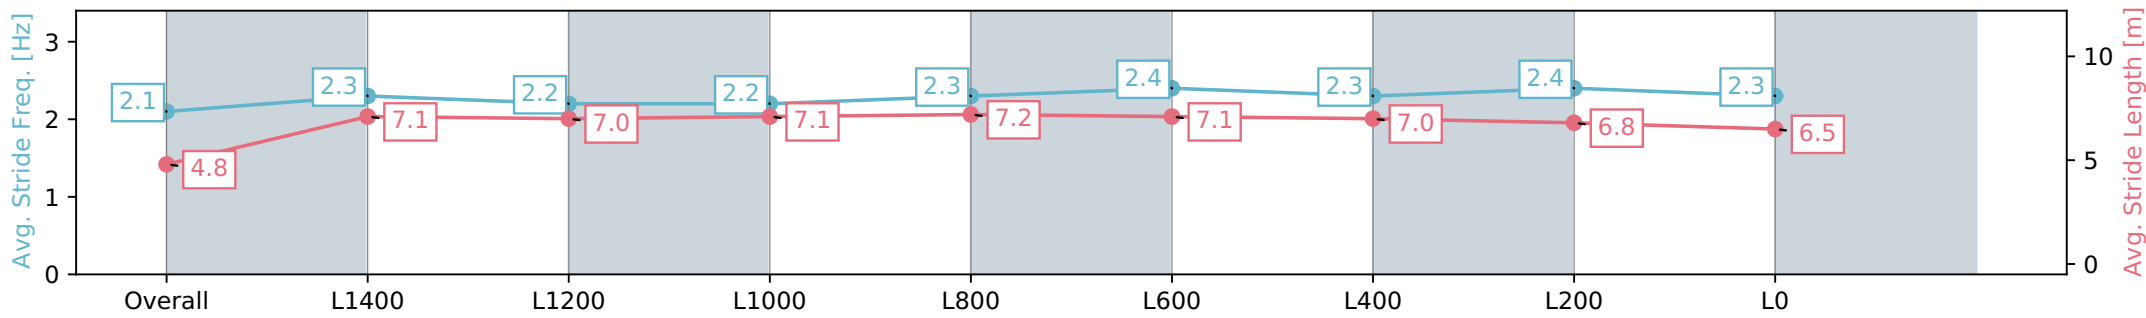

Sportsbet Gawler SA - Professional
 Race 5: Adelaide Plains Bloodstock Handicap - 1700m
 06 July 2024 - 1:57PM
 Track Rating: Soft 6, Weather: Fine, Rail Position: True

Section	Overall	L1400	L1200	L1000	L800	L600	L400	L200	L0
Section Times	1:49.96 [11] (0:09.36)	1:40.60 [6] (0:12.27)	1:28.33 [9] (0:12.84)	1:15.49 [8] (0:12.56)	1:02.93 [8] (0:12.19)	0:50.74 [9] (0:12.19)	0:38.55 [9] (0:12.38)	0:26.17 [11] (0:12.65)	0:13.52 [11] (0:13.52)
Average Speed [km/h]	38.6	58.7	56.2	57.5	59.2	60.0	59.0	57.4	53.2
Top Speed [km/h]	59.3	59.6	57.4	58.1	60.0	60.5	60.4	58.5	55.8
Avg. Dist. to Rail [m]	3.8	0.5	1.8	1.5	2.5	2.3	2.7	4.8	6.5
Avg. Stride Freq. [Hz]	2.1	2.3	2.2	2.2	2.3	2.4	2.3	2.4	2.3
Avg. Stride Length [m]	4.8	7.1	7.0	7.1	7.2	7.1	7.0	6.8	6.5