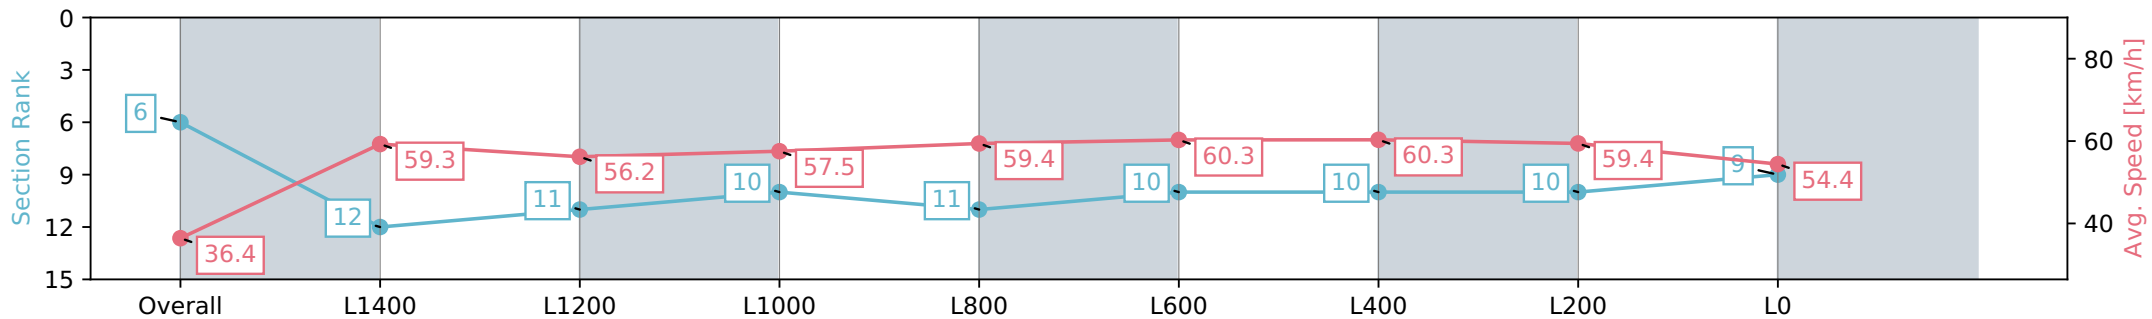

Horse/Jockey Name	LOMAX/Callan Murray
Finish Rank	6
Fastest Section Time (Section)	0:12.01 (L1600)
Top Speed [km/h] (Section)	61.1 (L800)
Race State	Finished

Sportsbet Gawler SA - Professional
Race 5: Adelaide Plains Bloodstock Handicap - 1700m
06 July 2024 - 1:57PM
Track Rating: Soft 6, Weather: Fine, Rail Position: True

Section	Overall	L1400	L1200	L1000	L800	L600	L400	L200	L0
Section Times	1:48.98 [6] (0:09.93)	1:39.05 [12] (0:12.01)	1:27.04 [11] (0:12.79)	1:14.25 [10] (0:12.56)	1:01.69 [11] (0:12.10)	0:49.59 [10] (0:12.11)	0:37.48 [10] (0:12.06)	0:25.42 [10] (0:12.20)	0:13.22 [9] (0:13.22)
Average Speed [km/h]	36.4	59.3	56.2	57.5	59.4	60.3	60.3	59.4	54.4
Top Speed [km/h]	57.7	60.9	59.6	57.9	60.9	60.8	61.1	60.8	57.4
Avg. Dist. to Rail [m]	5.0	1.9	0.5	0.5	1.2	1.5	2.3	4.4	5.2
Avg. Stride Freq. [Hz]	2.0	2.3	2.2	2.2	2.2	2.3	2.3	2.3	2.3
Avg. Stride Length [m]	4.8	7.1	7.1	7.2	7.3	7.3	7.3	7.1	6.7

Report Created: Sat 06 July 2024 14:43:12 GMT+10 (Note: Timing is based on positional data)

- [ ] Ranking at each section and finish
- -:-:- No data available at this section
- NA No data available