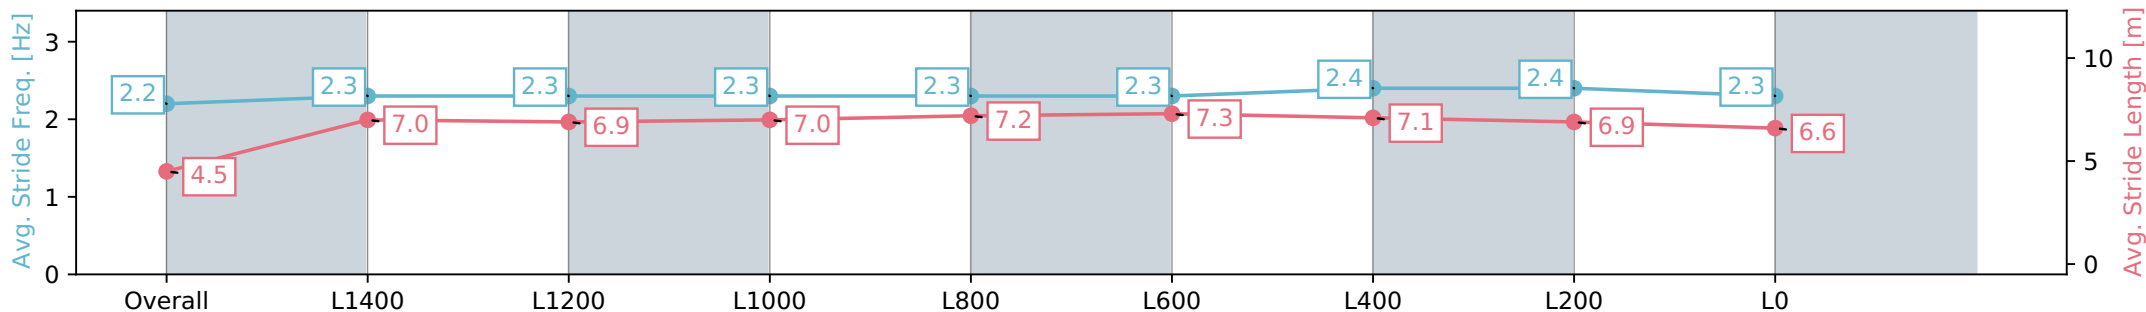

Report Created: Sat 06 July 2024 14:43:18 GMT+10 (Note: Timing is based on positional data)

- [] Ranking at each section and finish
- :-:- No data available at this section
- NA No data available

Horse/Jockey Name	CAPRICORN RIDGE/Kayla Crowther
Finish Rank	9
Fastest Section Time (Section)	0:12.04 (L800)
Top Speed [km/h] (Section)	61.2 (L800)
Race State	Finished

Sportsbet Gawler SA - Professional
 Race 5: Adelaide Plains Bloodstock Handicap - 1700m
 06 July 2024 - 1:57PM
 Track Rating: Soft 6, Weather: Fine, Rail Position: True

Section	Overall	L1400	L1200	L1000	L800	L600	L400	L200	L0
Section Times	1:49.61 [9] (0:09.72)	1:39.89 [11] (0:12.45)	1:27.44 [12] (0:12.89)	1:14.55 [12] (0:12.48)	1:02.07 [12] (0:12.21)	0:49.86 [12] (0:12.04)	0:37.82 [12] (0:12.12)	0:25.70 [12] (0:12.44)	0:13.26 [10] (0:13.26)
Average Speed [km/h]	37.0	58.3	56.1	57.7	59.3	60.6	59.9	58.3	54.2
Top Speed [km/h]	55.9	59.4	59.3	59.1	61.1	61.1	61.2	59.9	55.9
Avg. Dist. to Rail [m]	9.5	1.6	1.5	1.3	2.1	1.9	2.0	3.5	2.3
Avg. Stride Freq. [Hz]	2.2	2.3	2.3	2.3	2.3	2.3	2.4	2.4	2.3
Avg. Stride Length [m]	4.5	7.0	6.9	7.0	7.2	7.3	7.1	6.9	6.6