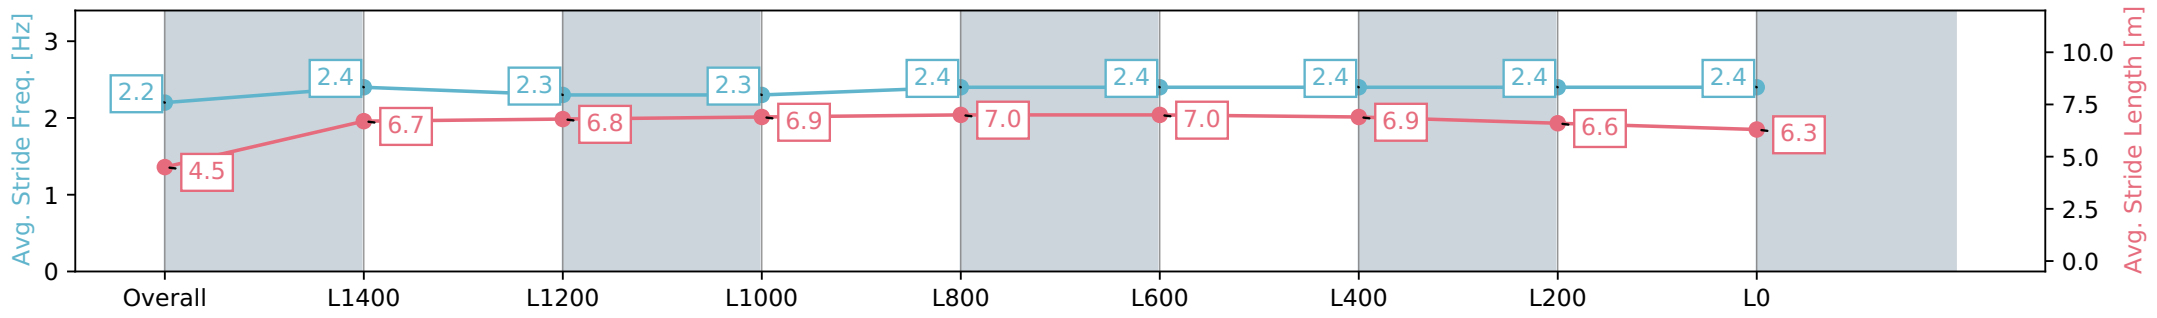

Sportsbet Gawler SA - Professional
 Race 5: Adelaide Plains Bloodstock Handicap - 1700m
 06 July 2024 - 1:57PM
 Track Rating: Soft 6, Weather: Fine, Rail Position: True

Section	Overall	L1400	L1200	L1000	L800	L600	L400	L200	L0
Section Times	1:48.75 [4] (0:09.59)	1:39.16 [10] (0:12.04)	1:27.12 [8] (0:12.84)	1:14.28 [9] (0:12.57)	1:01.70 [9] (0:12.13)	0:49.57 [8] (0:11.94)	0:37.63 [8] (0:11.97)	0:25.66 [6] (0:12.37)	0:13.29 [5] (0:13.28)
Average Speed [km/h]	37.6	59.2	56.3	57.2	59.6	60.3	60.1	58.2	54.2
Top Speed [km/h]	58.3	60.6	57.7	57.8	60.4	61.7	61.0	60.4	56.2
Avg. Dist. to Rail [m]	4.3	1.4	0.5	0.2	0.5	0.6	0.3	1.6	3.9
Avg. Stride Freq. [Hz]	2.2	2.4	2.3	2.3	2.4	2.4	2.4	2.4	2.4
Avg. Stride Length [m]	4.5	6.7	6.8	6.9	7.0	7.0	6.9	6.6	6.3