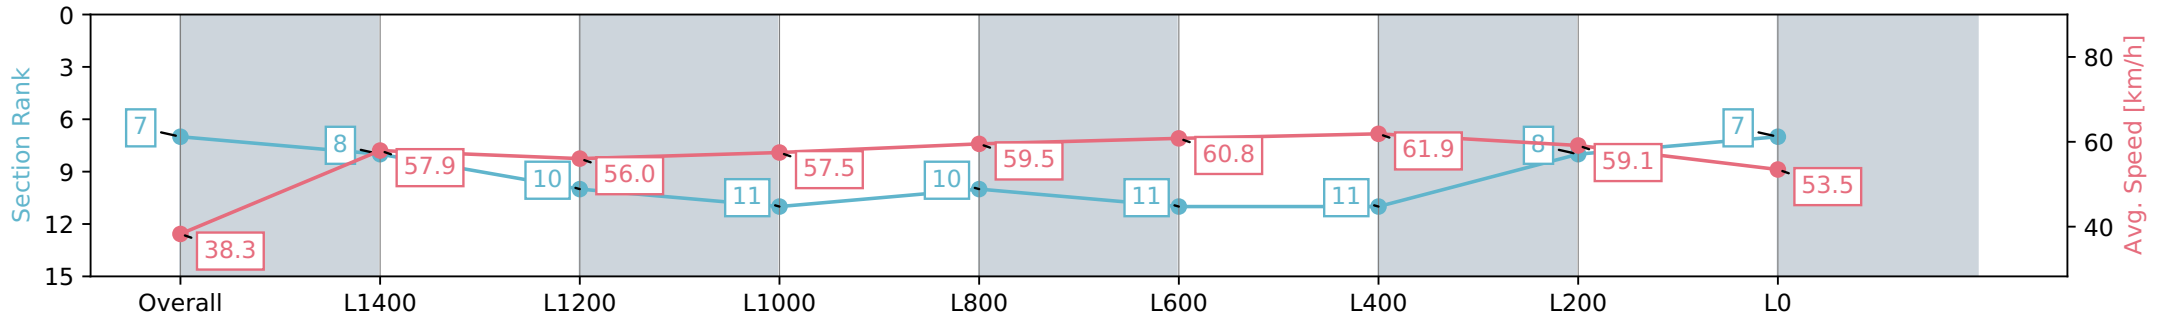

Horse/Jockey Name	FLYWAY/Felicity Atkinson
Finish Rank	7
Fastest Section Time (Section)	0:11.81 (L600)
Top Speed [km/h] (Section)	62.8 (L800)
Race State	Finished

Sportsbet Gawler SA - Professional
Race 5: Adelaide Plains Bloodstock Handicap - 1700m
06 July 2024 - 1:57PM
Track Rating: Soft 6, Weather: Fine, Rail Position: True

Section	Overall	L1400	L1200	L1000	L800	L600	L400	L200	L0
Section Times	1:49.10 [7] (0:09.42)	1:39.68 [8] (0:12.45)	1:27.23 [10] (0:12.88)	1:14.35 [11] (0:12.54)	1:01.81 [10] (0:12.13)	0:49.68 [11] (0:12.11)	0:37.57 [11] (0:11.81)	0:25.76 [8] (0:12.30)	0:13.46 [7] (0:13.46)
Average Speed [km/h]	38.3	57.9	56.0	57.5	59.5	60.8	61.9	59.1	53.5
Top Speed [km/h]	55.8	59.0	58.3	58.6	60.5	61.7	62.8	61.0	56.7
Avg. Dist. to Rail [m]	8.3	0.8	1.7	1.5	2.1	2.7	3.6	6.0	8.0
Avg. Stride Freq. [Hz]	2.0	2.3	2.2	2.2	2.3	2.3	2.4	2.3	2.3
Avg. Stride Length [m]	4.9	7.1	7.1	7.1	7.3	7.3	7.3	7.0	6.5

Report Created: Sat 06 July 2024 14:43:15 GMT+10 (Note: Timing is based on positional data)

- [ ] Ranking at each section and finish
- -:-:- No data available at this section
- NA No data available