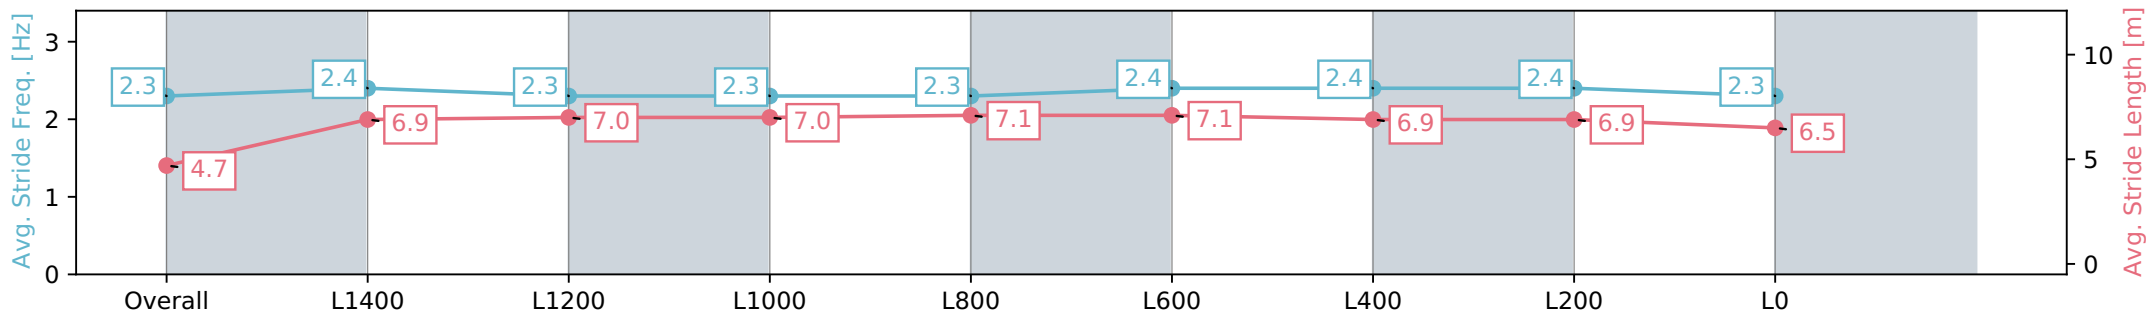

Report Created: Sat 06 July 2024 14:42:58 GMT+10 (Note: Timing is based on positional data)

- [] Ranking at each section and finish
- :-:- No data available at this section
- NA No data available

Horse/Jockey Name	FLIGHT DECK/Dom Tourneur
Finish Rank	3
Fastest Section Time (Section)	0:11.91 (L800)
Top Speed [km/h] (Section)	61.6 (L800)
Race State	Finished

Sportsbet Gawler SA - Professional
 Race 5: Adelaide Plains Bloodstock Handicap - 1700m
 06 July 2024 - 1:57PM
 Track Rating: Soft 6, Weather: Fine, Rail Position: True

Section	Overall	L1400	L1200	L1000	L800	L600	L400	L200	L0
Section Times	1:48.48 [3] (0:08.87)	1:39.61 [1] (0:12.26)	1:27.35 [3] (0:12.61)	1:14.74 [3] (0:12.57)	1:02.16 [3] (0:12.24)	0:49.92 [2] (0:11.91)	0:38.01 [2] (0:12.03)	0:25.98 [2] (0:12.39)	0:13.59 [3] (0:13.59)
Average Speed [km/h]	40.6	58.9	57.2	57.1	58.8	60.9	59.9	58.2	53.0
Top Speed [km/h]	59.2	60.7	57.9	57.9	60.0	61.6	61.6	59.6	55.9
Avg. Dist. to Rail [m]	0.7	0.5	0.2	0.1	0.5	0.7	0.6	1.0	1.7
Avg. Stride Freq. [Hz]	2.3	2.4	2.3	2.3	2.3	2.4	2.4	2.4	2.3
Avg. Stride Length [m]	4.7	6.9	7.0	7.0	7.1	7.1	6.9	6.9	6.5