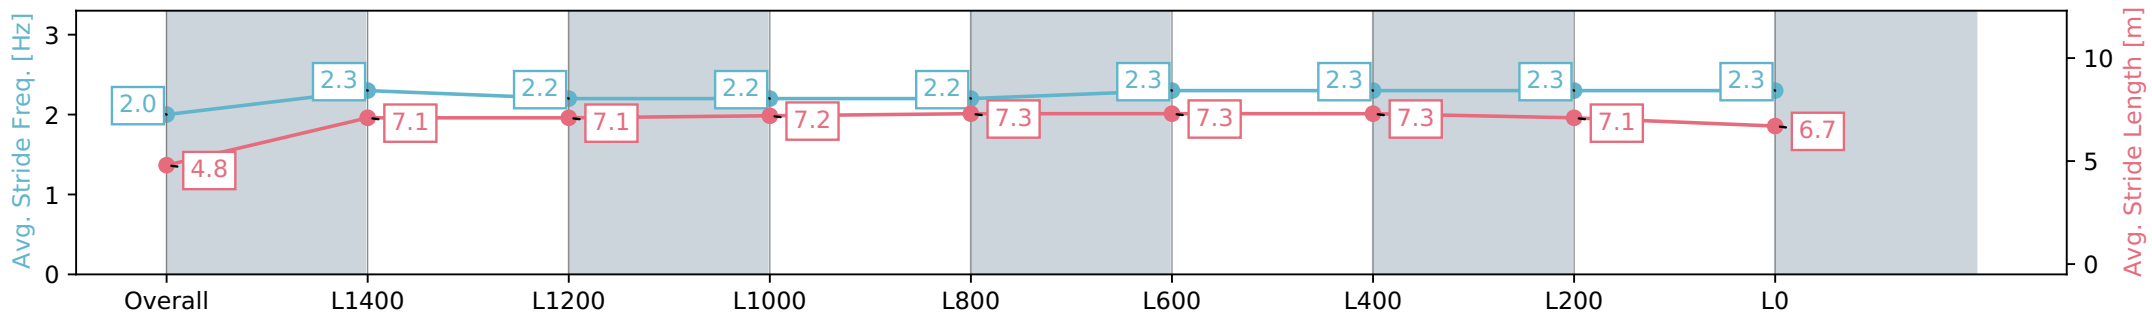

Report Created: Sat 06 July 2024 14:43:08 GMT+10 (Note: Timing is based on positional data)

- [] Ranking at each section and finish
- :-:- No data available at this section
- NA No data available

Horse/Jockey Name	LOMAX/Callan Murray
Finish Rank	6
Fastest Section Time (Section)	0:12.01 (L1600)
Top Speed [km/h] (Section)	61.1 (L800)
Race State	Finished

Sportsbet Gawler SA - Professional
 Race 5: Adelaide Plains Bloodstock Handicap - 1700m
 06 July 2024 - 1:57PM
 Track Rating: Soft 6, Weather: Fine, Rail Position: True

Section	Overall	L1400	L1200	L1000	L800	L600	L400	L200	L0
Section Times	1:48.98 [6] (0:09.93)	1:39.05 [12] (0:12.01)	1:27.04 [11] (0:12.79)	1:14.25 [10] (0:12.56)	1:01.69 [11] (0:12.10)	0:49.59 [10] (0:12.11)	0:37.48 [10] (0:12.06)	0:25.42 [10] (0:12.20)	0:13.22 [9] (0:13.22)
Average Speed [km/h]	36.4	59.3	56.2	57.5	59.4	60.3	60.3	59.4	54.4
Top Speed [km/h]	57.7	60.9	59.6	57.9	60.9	60.8	61.1	60.8	57.4
Avg. Dist. to Rail [m]	5.0	1.9	0.5	0.5	1.2	1.5	2.3	4.4	5.2
Avg. Stride Freq. [Hz]	2.0	2.3	2.2	2.2	2.2	2.3	2.3	2.3	2.3
Avg. Stride Length [m]	4.8	7.1	7.1	7.2	7.3	7.3	7.3	7.1	6.7