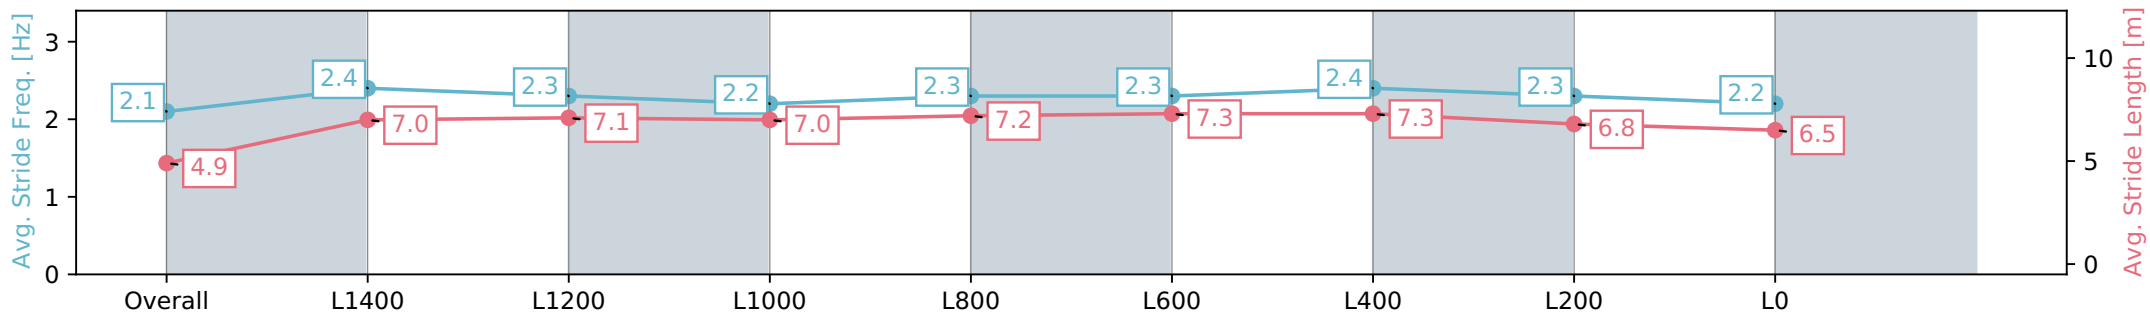

Report Created: Sat 06 July 2024 14:43:15 GMT+10 (Note: Timing is based on positional data)

- [] Ranking at each section and finish
- :-:- No data available at this section
- NA No data available

Horse/Jockey Name	MIDNIGHT RUSH/Justin Potter
Finish Rank	8
Fastest Section Time (Section)	0:11.98 (L600)
Top Speed [km/h] (Section)	63.0 (L800)
Race State	Finished

Sportsbet Gawler SA - Professional
 Race 5: Adelaide Plains Bloodstock Handicap - 1700m
 06 July 2024 - 1:57PM
 Track Rating: Soft 6, Weather: Fine, Rail Position: True

Section	Overall	L1400	L1200	L1000	L800	L600	L400	L200	L0
Section Times	1:49.33 [8] (0:09.20)	1:40.13 [5] (0:12.27)	1:27.86 [6] (0:12.56)	1:15.30 [5] (0:12.75)	1:02.55 [6] (0:12.22)	0:50.33 [6] (0:12.07)	0:38.26 [6] (0:11.98)	0:26.28 [5] (0:12.60)	0:13.68 [8] (0:13.68)
Average Speed [km/h]	39.2	59.4	57.6	56.5	59.2	60.8	61.6	57.8	52.6
Top Speed [km/h]	57.2	61.1	59.0	57.5	60.8	61.6	63.0	60.7	55.3
Avg. Dist. to Rail [m]	7.0	2.3	2.3	2.1	2.4	2.9	4.4	6.4	6.6
Avg. Stride Freq. [Hz]	2.1	2.4	2.3	2.2	2.3	2.3	2.4	2.3	2.2
Avg. Stride Length [m]	4.9	7.0	7.1	7.0	7.2	7.3	7.3	6.8	6.5