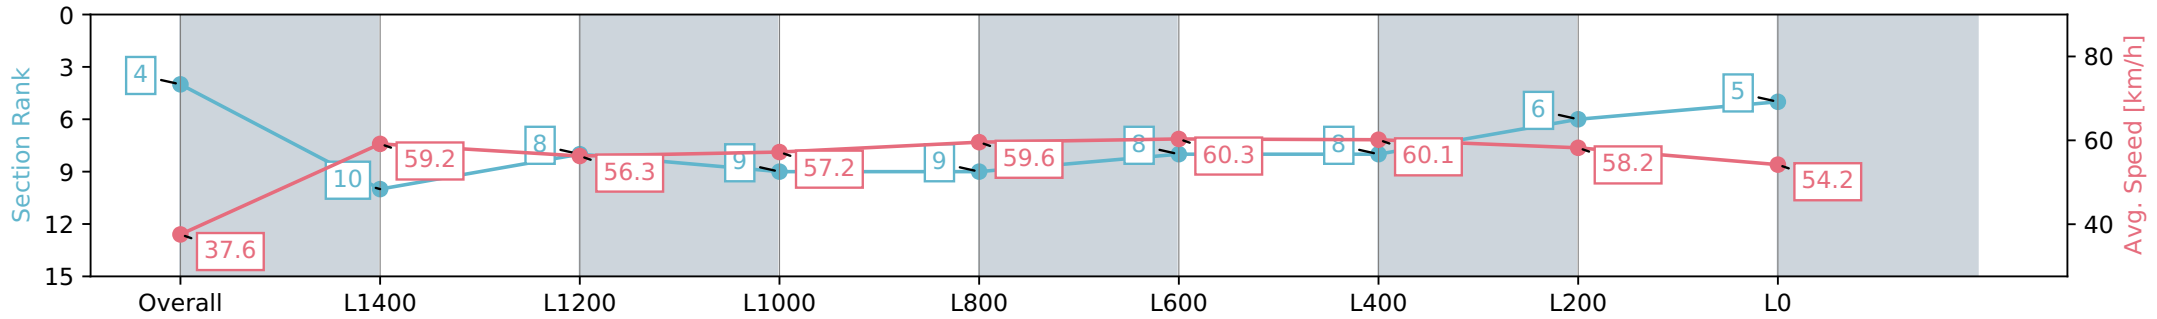

Sportsbet Gawler SA - Professional
 Race 5: Adelaide Plains Bloodstock Handicap - 1700m
 06 July 2024 - 1:57PM
 Track Rating: Soft 6, Weather: Fine, Rail Position: True

Section	Overall	L1400	L1200	L1000	L800	L600	L400	L200	L0
Section Times	1:48.75 [4] (0:09.59)	1:39.16 [10] (0:12.04)	1:27.12 [8] (0:12.84)	1:14.28 [9] (0:12.57)	1:01.70 [9] (0:12.13)	0:49.57 [8] (0:11.94)	0:37.63 [8] (0:11.97)	0:25.66 [6] (0:12.37)	0:13.29 [5] (0:13.28)
Average Speed [km/h]	37.6	59.2	56.3	57.2	59.6	60.3	60.1	58.2	54.2
Top Speed [km/h]	58.3	60.6	57.7	57.8	60.4	61.7	61.0	60.4	56.2
Avg. Dist. to Rail [m]	4.3	1.4	0.5	0.2	0.5	0.6	0.3	1.6	3.9
Avg. Stride Freq. [Hz]	2.2	2.4	2.3	2.3	2.4	2.4	2.4	2.4	2.4
Avg. Stride Length [m]	4.5	6.7	6.8	6.9	7.0	7.0	6.9	6.6	6.3