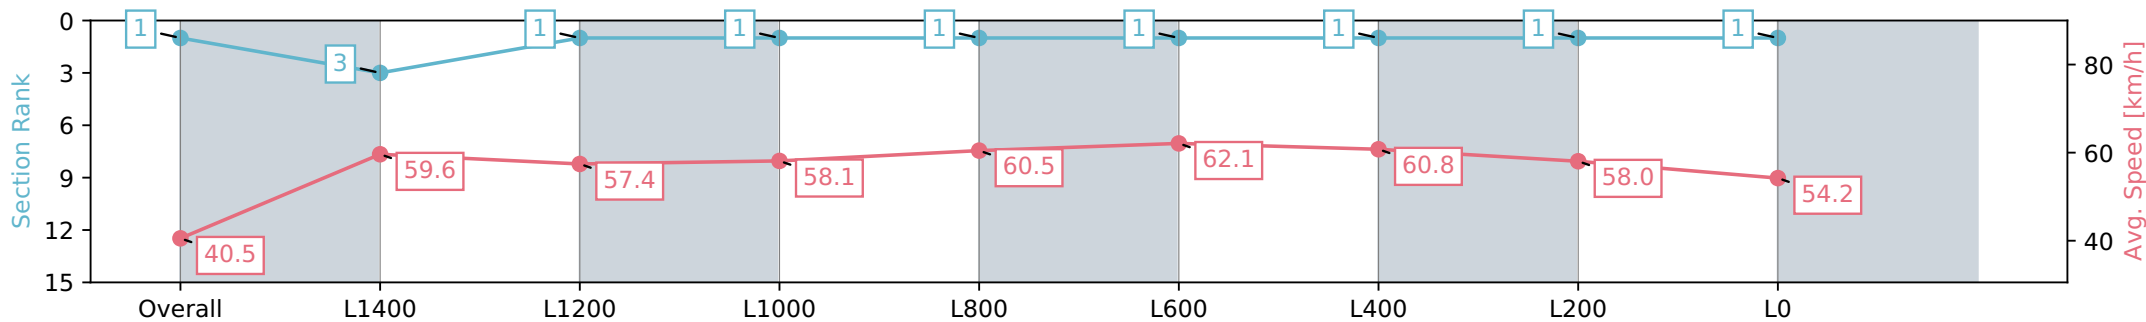

Horse/Jockey Name	SPELMAN/Alana Livesey
Finish Rank	1
Fastest Section Time (Section)	0:11.73 (L800)
Top Speed [km/h] (Section)	63.0 (L1000)
Race State	Finished

Sportsbet Gawler SA - Professional
Race 5: Adelaide Plains Bloodstock Handicap - 1700m
06 July 2024 - 1:57PM
Track Rating: Soft 6, Weather: Fine, Rail Position: True

Section	Overall	L1400	L1200	L1000	L800	L600	L400	L200	L0
Section Times	1:47.00 [1] (0:08.88)	1:38.12 [3] (0:11.96)	1:26.16 [1] (0:12.51)	1:13.65 [1] (0:12.39)	1:01.26 [1] (0:11.94)	0:49.32 [1] (0:11.73)	0:37.59 [1] (0:11.90)	0:25.69 [1] (0:12.41)	0:13.28 [1] (0:13.28)
Average Speed [km/h]	40.5	59.6	57.4	58.1	60.5	62.1	60.8	58.0	54.2
Top Speed [km/h]	60.9	62.5	58.1	58.8	62.1	63.0	62.5	60.0	56.2
Avg. Dist. to Rail [m]	1.2	1.9	1.2	0.4	0.6	1.6	0.9	1.4	4.1
Avg. Stride Freq. [Hz]	2.2	2.4	2.3	2.3	2.3	2.4	2.4	2.3	2.3
Avg. Stride Length [m]	4.8	6.9	6.9	7.0	7.2	7.3	7.2	7.0	6.6

Report Created: Sat 06 July 2024 14:42:54 GMT+10 (Note: Timing is based on positional data)

- [ ] Ranking at each section and finish
- -:-:- No data available at this section
- NA No data available