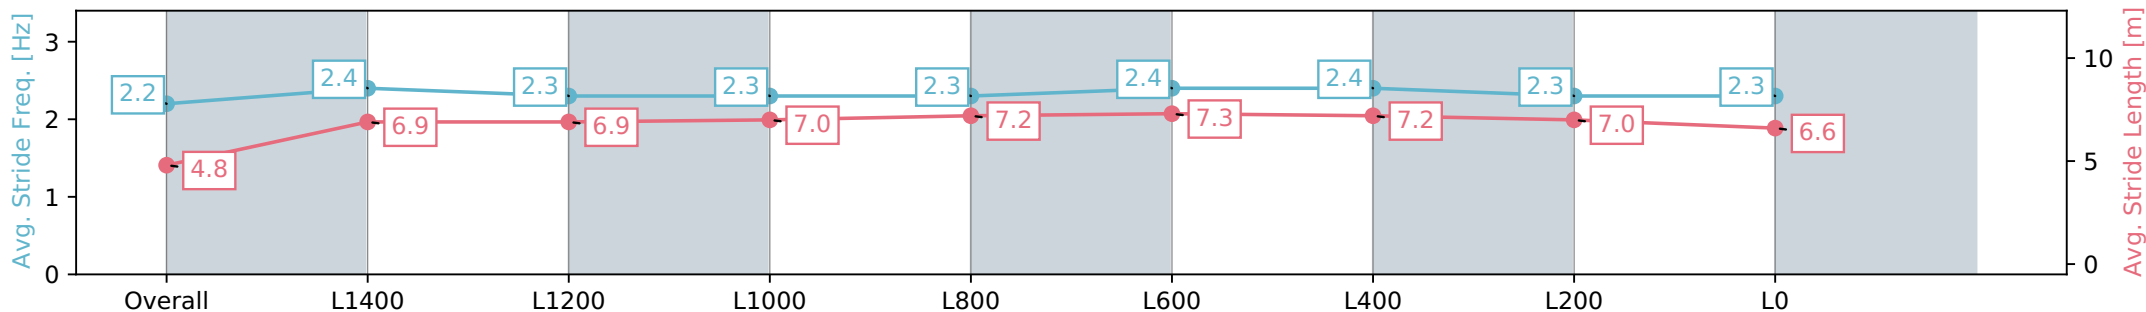

Horse/Jockey Name	SPELMAN/Alana Livesey
Finish Rank	1
Fastest Section Time (Section)	0:11.73 (L800)
Top Speed [km/h] (Section)	63.0 (L1000)
Race State	Finished

Sportsbet Gawler SA - Professional
Race 5: Adelaide Plains Bloodstock Handicap - 1700m
06 July 2024 - 1:57PM
Track Rating: Soft 6, Weather: Fine, Rail Position: True

Section	Overall	L1400	L1200	L1000	L800	L600	L400	L200	L0
Section Times	1:47.00 [1] (0:08.88)	1:38.12 [3] (0:11.96)	1:26.16 [1] (0:12.51)	1:13.65 [1] (0:12.39)	1:01.26 [1] (0:11.94)	0:49.32 [1] (0:11.73)	0:37.59 [1] (0:11.90)	0:25.69 [1] (0:12.41)	0:13.28 [1] (0:13.28)
Average Speed [km/h]	40.5	59.6	57.4	58.1	60.5	62.1	60.8	58.0	54.2
Top Speed [km/h]	60.9	62.5	58.1	58.8	62.1	63.0	62.5	60.0	56.2
Avg. Dist. to Rail [m]	1.2	1.9	1.2	0.4	0.6	1.6	0.9	1.4	4.1
Avg. Stride Freq. [Hz]	2.2	2.4	2.3	2.3	2.3	2.4	2.4	2.3	2.3
Avg. Stride Length [m]	4.8	6.9	6.9	7.0	7.2	7.3	7.2	7.0	6.6

Report Created: Sat 06 July 2024 14:42:54 GMT+10 (Note: Timing is based on positional data)

- [ ] Ranking at each section and finish
- -:-:- No data available at this section
- NA No data available