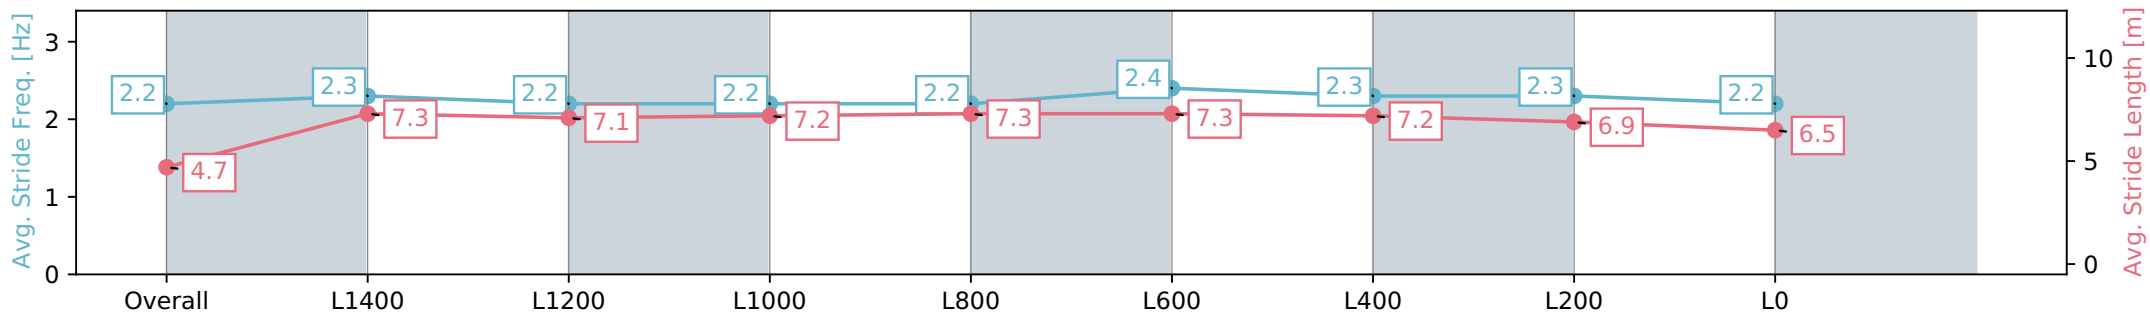

Sportsbet Gawler SA - Professional
 Race 5: Adelaide Plains Bloodstock Handicap - 1700m
 06 July 2024 - 1:57PM
 Track Rating: Soft 6, Weather: Fine, Rail Position: True

Section	Overall	L1400	L1200	L1000	L800	L600	L400	L200	L0
Section Times	1:49.61 [9] (0:09.72)	1:39.89 [11] (0:12.45)	1:27.44 [12] (0:12.89)	1:14.55 [12] (0:12.48)	1:02.07 [12] (0:12.21)	0:49.86 [12] (0:12.04)	0:37.82 [12] (0:12.12)	0:25.70 [12] (0:12.44)	0:13.26 [10] (0:13.26)
Average Speed [km/h]	37.0	58.3	56.1	57.7	59.3	60.6	59.9	58.3	54.2
Top Speed [km/h]	55.9	59.4	59.3	59.1	61.1	61.1	61.2	59.9	55.9
Avg. Dist. to Rail [m]	9.5	1.6	1.5	1.3	2.1	1.9	2.0	3.5	2.3
Avg. Stride Freq. [Hz]	2.2	2.3	2.3	2.3	2.3	2.3	2.4	2.4	2.3
Avg. Stride Length [m]	4.5	7.0	6.9	7.0	7.2	7.3	7.1	6.9	6.6

Report Created: Sat 06 July 2024 14:43:22 GMT+10 (Note: Timing is based on positional data)

- [] Ranking at each section and finish
- :-:- No data available at this section
- NA No data available

Horse/Jockey Name	POINTLESS PRAISE/Jake Toeroek
Finish Rank	10
Fastest Section Time (Section)	0:11.86 (L800)
Top Speed [km/h] (Section)	62.7 (L1000)
Race State	Finished

Sportsbet Gawler SA - Professional
 Race 5: Adelaide Plains Bloodstock Handicap - 1700m
 06 July 2024 - 1:57PM
 Track Rating: Soft 6, Weather: Fine, Rail Position: True

Section	Overall	L1400	L1200	L1000	L800	L600	L400	L200	L0
Section Times	1:49.65 [10] (0:09.17)	1:40.48 [4] (0:12.01)	1:28.47 [4] (0:12.66)	1:15.81 [4] (0:12.65)	1:03.16 [4] (0:12.28)	0:50.88 [4] (0:11.86)	0:39.02 [3] (0:12.05)	0:26.97 [4] (0:12.87)	0:14.10 [6] (0:14.10)
Average Speed [km/h]	39.5	59.7	56.9	56.9	58.8	61.9	60.1	56.4	51.1
Top Speed [km/h]	61.2	61.9	58.4	57.8	60.8	62.7	62.0	59.0	53.3
Avg. Dist. to Rail [m]	1.5	0.9	0.7	1.2	1.7	2.4	2.0	3.2	4.1
Avg. Stride Freq. [Hz]	2.2	2.3	2.2	2.2	2.2	2.4	2.3	2.3	2.2
Avg. Stride Length [m]	4.7	7.3	7.1	7.2	7.3	7.3	7.2	6.9	6.5