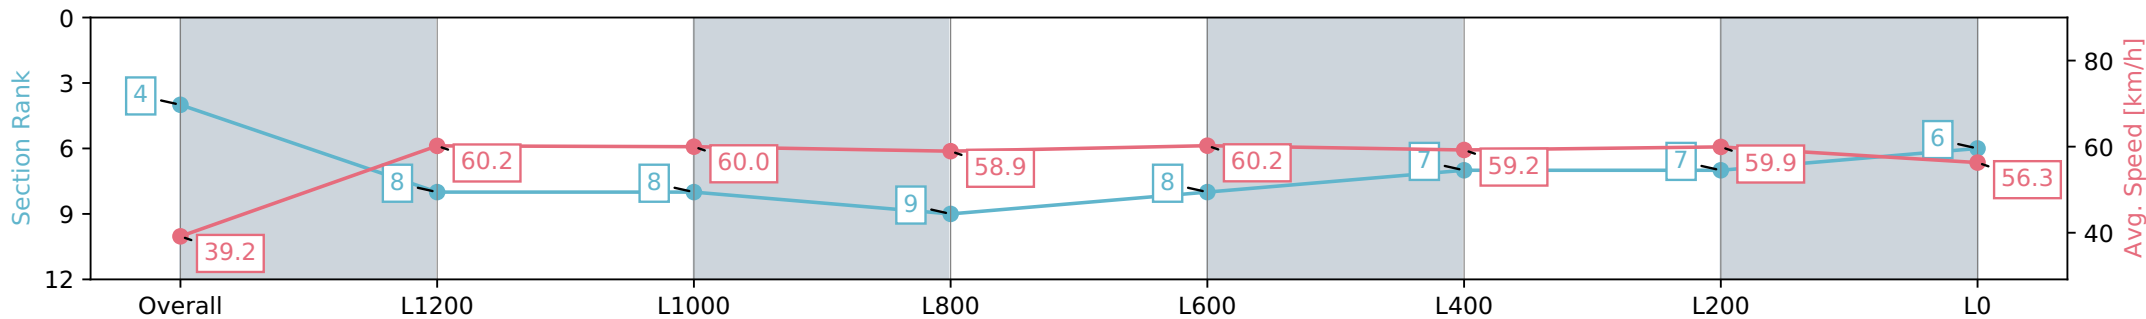

Sportsbet Gawler SA - Professional

Race 4: Kingsford Hotel Handicap - 1500m

06 July 2024 - 1:22PM

Track Rating: Soft 6, Weather: Fine, Rail Position: True

Section	Overall	L1200	L1000	L800	L600	L400	L200	L0
Section Times	1:34.49 [4] (0:09.17)	1:25.32 [8] (0:12.05)	1:13.27 [8] (0:12.01)	1:01.26 [9] (0:12.27)	0:48.99 [8] (0:11.93)	0:37.06 [7] (0:12.20)	0:24.86 [7] (0:12.08)	0:12.78 [6] (0:12.78)
Average Speed [km/h]	39.2	60.2	60.0	58.9	60.2	59.2	59.9	56.3
Top Speed [km/h]	58.3	61.5	61.1	60.8	62.2	62.2	61.7	58.3
Avg. Dist. to Rail [m]	12.0	4.1	1.6	1.0	0.2	0.8	2.2	3.5
Avg. Stride Freq. [Hz]	2.3	2.5	2.5	2.3	2.4	2.4	2.4	2.3
Avg. Stride Length [m]	4.6	6.8	6.8	7.0	7.0	7.0	6.9	6.8