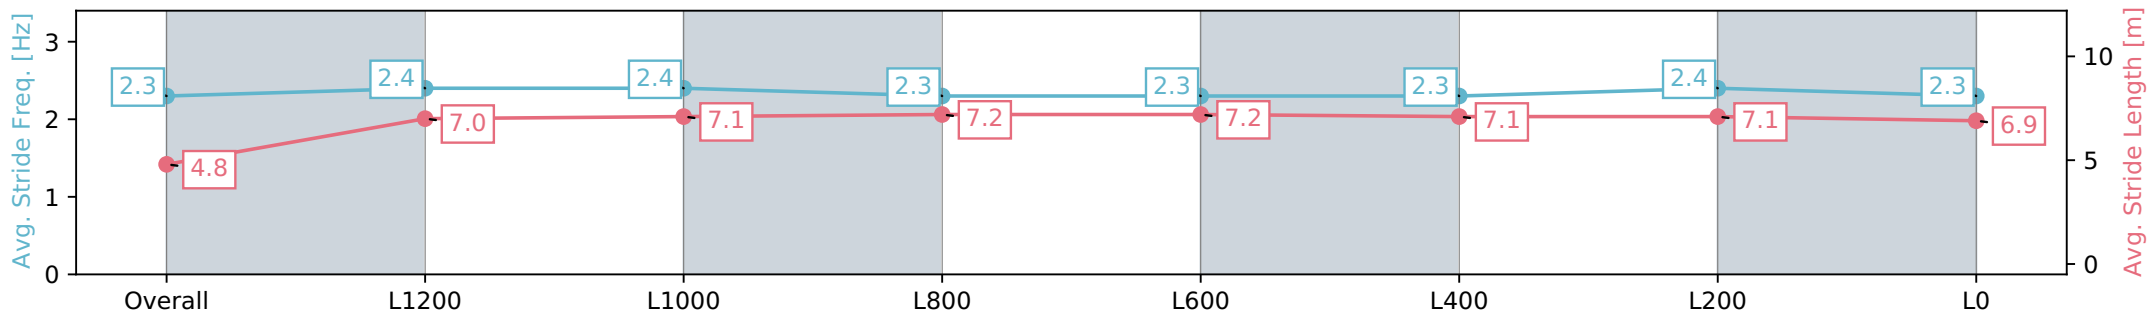

Sportsbet Gawler SA - Professional

Race 4: Kingsford Hotel Handicap - 1500m

06 July 2024 - 1:22PM

Track Rating: Soft 6, Weather: Fine, Rail Position: True

Section	Overall	L1200	L1000	L800	L600	L400	L200	L0
Section Times	1:33.80 [3] (0:08.85)	1:24.95 [2] (0:12.09)	1:12.86 [6] (0:11.87)	1:00.99 [5] (0:12.14)	0:48.85 [5] (0:12.07)	0:36.78 [4] (0:12.20)	0:24.58 [4] (0:12.01)	0:12.57 [3] (0:12.56)
Average Speed [km/h]	40.6	59.8	60.7	59.4	59.3	59.5	60.6	57.3
Top Speed [km/h]	58.5	61.6	62.7	59.9	59.9	62.4	62.0	59.2
Avg. Dist. to Rail [m]	10.6	3.2	0.2	0.3	0.5	1.9	5.1	6.5
Avg. Stride Freq. [Hz]	2.3	2.4	2.4	2.3	2.3	2.3	2.4	2.3
Avg. Stride Length [m]	4.8	7.0	7.1	7.2	7.2	7.1	7.1	6.9