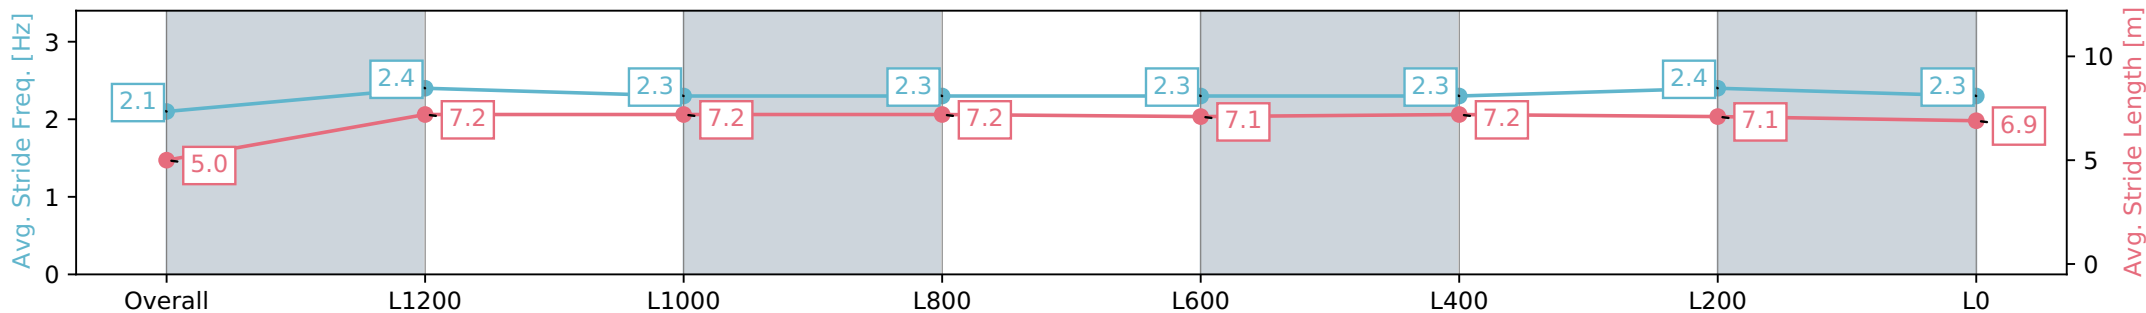

Horse/Jockey Name	HARD PRINCE/Jake Toeroek
Finish Rank	2
Fastest Section Time (Section)	0:11.66 (L1400)
Top Speed [km/h] (Section)	63.0 (Overall)
Race State	Finished

Section	Overall	L1200	L1000	L800	L600	L400	L200	L0
Section Times	1:33.33 [2] (0:08.98)	1:24.35 [7] (0:11.66)	1:12.69 [3] (0:11.89)	1:00.80 [3] (0:12.21)	0:48.59 [3] (0:12.10)	0:36.49 [2] (0:12.05)	0:24.44 [2] (0:12.08)	0:12.36 [2] (0:12.36)
Average Speed [km/h]	40.4	61.5	60.5	58.8	58.8	59.8	60.0	58.3
Top Speed [km/h]	61.1	63.0	62.2	59.4	60.1	61.3	61.2	59.4
Avg. Dist. to Rail [m]	1.9	1.4	1.7	0.8	1.9	0.8	2.9	5.5
Avg. Stride Freq. [Hz]	2.1	2.4	2.3	2.3	2.3	2.3	2.4	2.3
Avg. Stride Length [m]	5.0	7.2	7.2	7.2	7.1	7.2	7.1	6.9

- [ ] Ranking at each section and finish
- -:-:- No data available at this section
- NA No data available