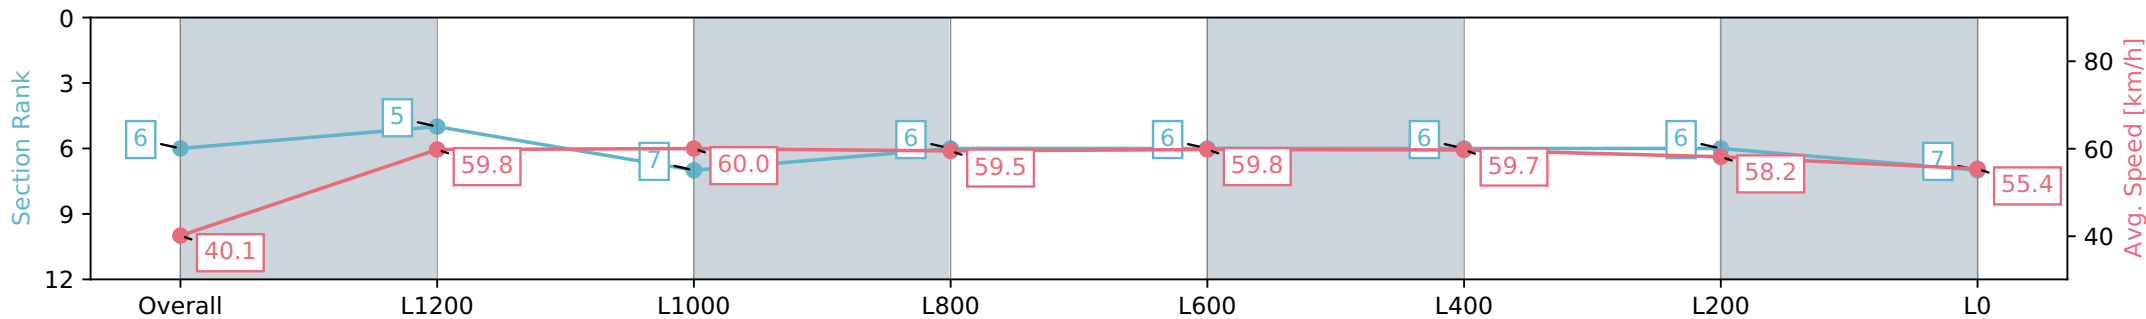

Sportsbet Gawler SA - Professional

Race 4: Kingsford Hotel Handicap - 1500m

06 July 2024 - 1:22PM

Track Rating: Soft 6, Weather: Fine, Rail Position: True

Section	Overall	L1200	L1000	L800	L600	L400	L200	L0
Section Times	1:34.87 [6] (0:08.96)	1:25.91 [5] (0:12.08)	1:13.83 [7] (0:11.96)	1:01.87 [6] (0:12.14)	0:49.73 [6] (0:12.08)	0:37.65 [6] (0:12.14)	0:25.51 [6] (0:12.51)	0:13.00 [7] (0:13.00)
Average Speed [km/h]	40.1	59.8	60.0	59.5	59.8	59.7	58.2	55.4
Top Speed [km/h]	57.1	60.7	61.7	60.6	61.1	61.7	60.6	57.2
Avg. Dist. to Rail [m]	10.9	3.5	0.4	1.2	0.3	1.6	6.5	5.1
Avg. Stride Freq. [Hz]	2.3	2.4	2.3	2.3	2.3	2.3	2.3	2.2
Avg. Stride Length [m]	4.7	6.9	7.2	7.2	7.3	7.3	7.1	6.9