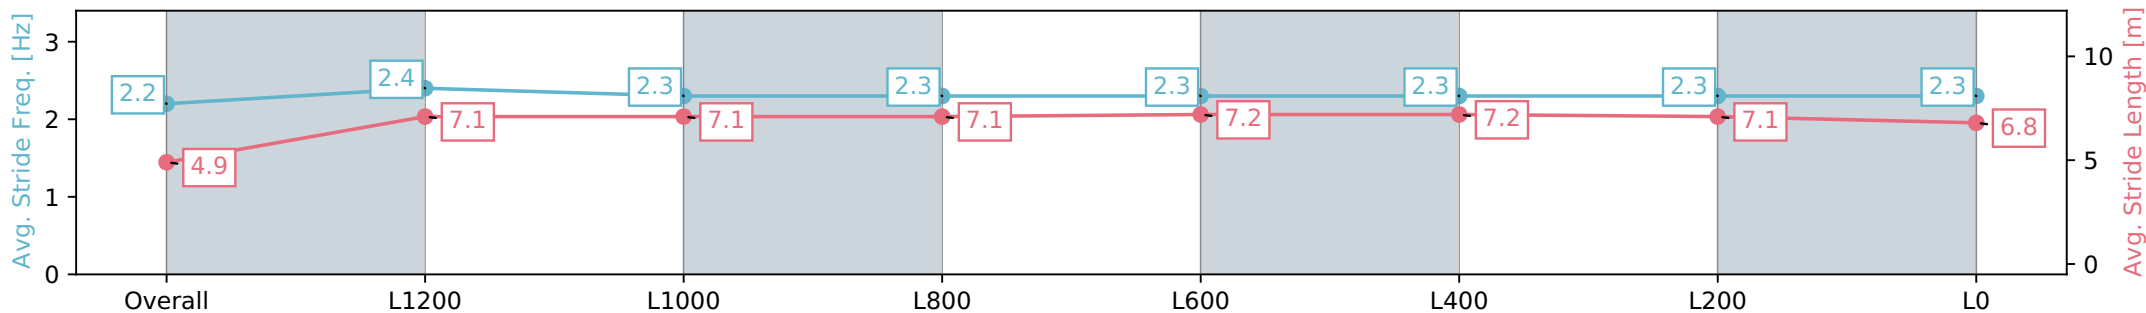

- [ ] Ranking at each section and finish
- :-:- No data available at this section
- NA No data available

Horse/Jockey Name	CHEROKEE MISS/Stacey Metcalfe
Finish Rank	8
Fastest Section Time (Section)	0:12.01 (L1400)
Top Speed [km/h] (Section)	61.5 (L1400)
Race State	Finished

Sportsbet Gawler SA - Professional

Race 4: Kingsford Hotel Handicap - 1500m

06 July 2024 - 1:22PM

Track Rating: Soft 6, Weather: Fine, Rail Position: True

Section	Overall	L1200	L1000	L800	L600	L400	L200	L0
Section Times	1:34.92 [8] (0:08.85)	1:26.07 [3] (0:12.01)	1:14.06 [5] (0:12.15)	1:01.91 [7] (0:12.41)	0:49.50 [7] (0:12.04)	0:37.46 [8] (0:12.31)	0:25.15 [8] (0:12.27)	0:12.88 [9] (0:12.88)
Average Speed [km/h]	40.7	60.1	59.5	58.0	60.0	59.1	59.0	55.9
Top Speed [km/h]	58.9	61.1	61.5	59.1	61.1	60.2	60.8	57.2
Avg. Dist. to Rail [m]	7.0	2.2	0.7	1.1	0.5	1.6	3.5	1.1
Avg. Stride Freq. [Hz]	2.2	2.4	2.3	2.3	2.3	2.3	2.3	2.3
Avg. Stride Length [m]	4.9	7.1	7.1	7.1	7.2	7.2	7.1	6.8