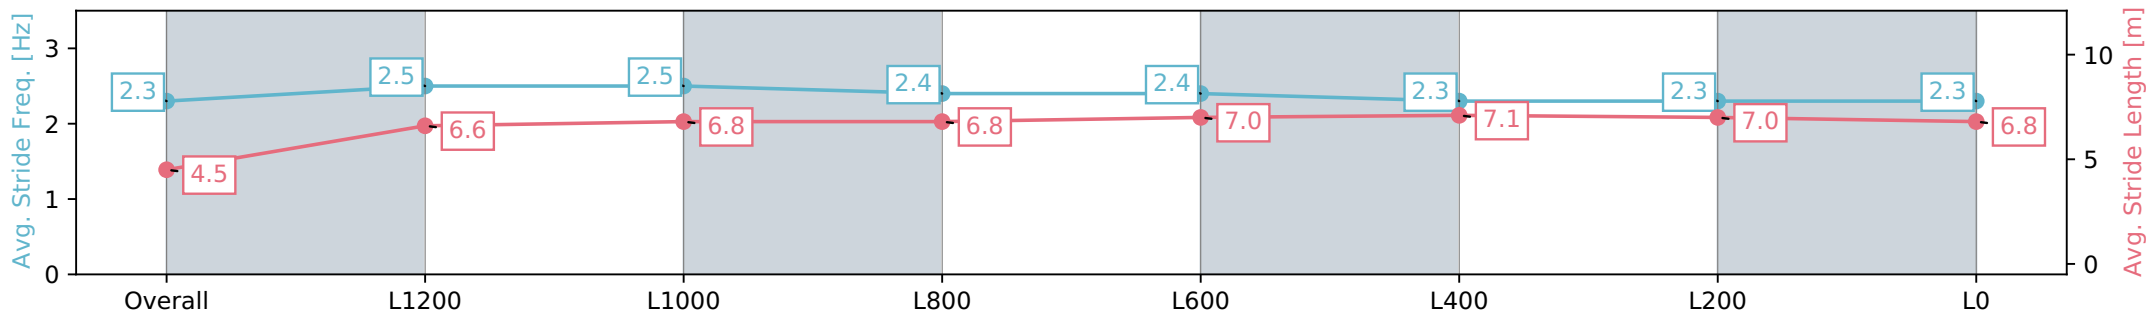

Sportsbet Gawler SA - Professional

Race 4: Kingsford Hotel Handicap - 1500m

06 July 2024 - 1:22PM

Track Rating: Soft 6, Weather: Fine, Rail Position: True

Section	Overall	L1200	L1000	L800	L600	L400	L200	L0
Section Times	1:34.96 [9] (0:09.25)	1:25.71 [9] (0:12.14)	1:13.57 [9] (0:11.82)	1:01.75 [8] (0:12.36)	0:49.39 [9] (0:11.97)	0:37.42 [9] (0:12.24)	0:25.18 [9] (0:12.23)	0:12.95 [8] (0:12.95)
Average Speed [km/h]	38.8	59.8	61.1	58.5	61.0	59.8	59.4	55.7
Top Speed [km/h]	58.1	63.0	63.5	60.8	62.1	61.2	61.2	57.6
Avg. Dist. to Rail [m]	12.8	4.4	1.9	2.1	2.4	2.9	6.5	7.8
Avg. Stride Freq. [Hz]	2.3	2.5	2.5	2.4	2.4	2.3	2.3	2.3
Avg. Stride Length [m]	4.5	6.6	6.8	6.8	7.0	7.1	7.0	6.8