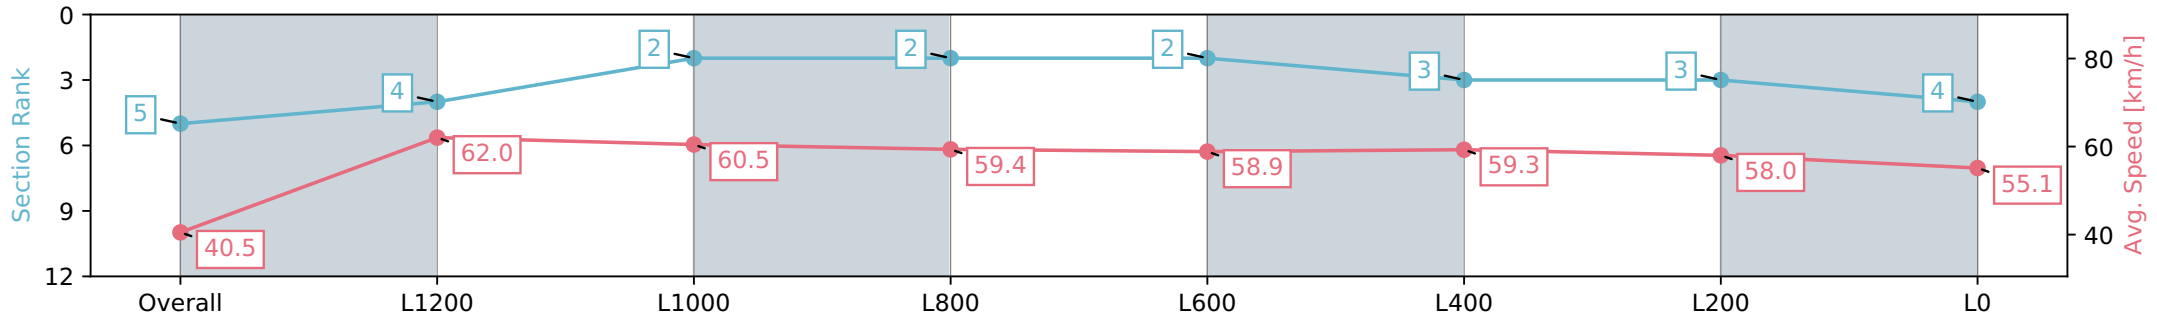

Sportsbet Gawler SA - Professional

Race 4: Kingsford Hotel Handicap - 1500m

06 July 2024 - 1:22PM

Track Rating: Soft 6, Weather: Fine, Rail Position: True

Section	Overall	L1200	L1000	L800	L600	L400	L200	L0
Section Times	1:34.65 [5] (0:08.92)	1:25.73 [4] (0:11.62)	1:14.11 [2] (0:11.96)	1:02.15 [2] (0:12.16)	0:49.99 [2] (0:12.24)	0:37.75 [3] (0:12.20)	0:25.55 [3] (0:12.52)	0:13.03 [4] (0:13.03)
Average Speed [km/h]	40.5	62.0	60.5	59.4	58.9	59.3	58.0	55.1
Top Speed [km/h]	60.1	63.1	62.4	60.1	59.7	60.2	59.3	56.1
Avg. Dist. to Rail [m]	7.8	2.4	0.5	1.6	0.5	0.9	3.8	4.5
Avg. Stride Freq. [Hz]	2.1	2.4	2.3	2.3	2.3	2.3	2.3	2.3
Avg. Stride Length [m]	5.2	7.3	7.3	7.3	7.2	7.1	7.0	6.8