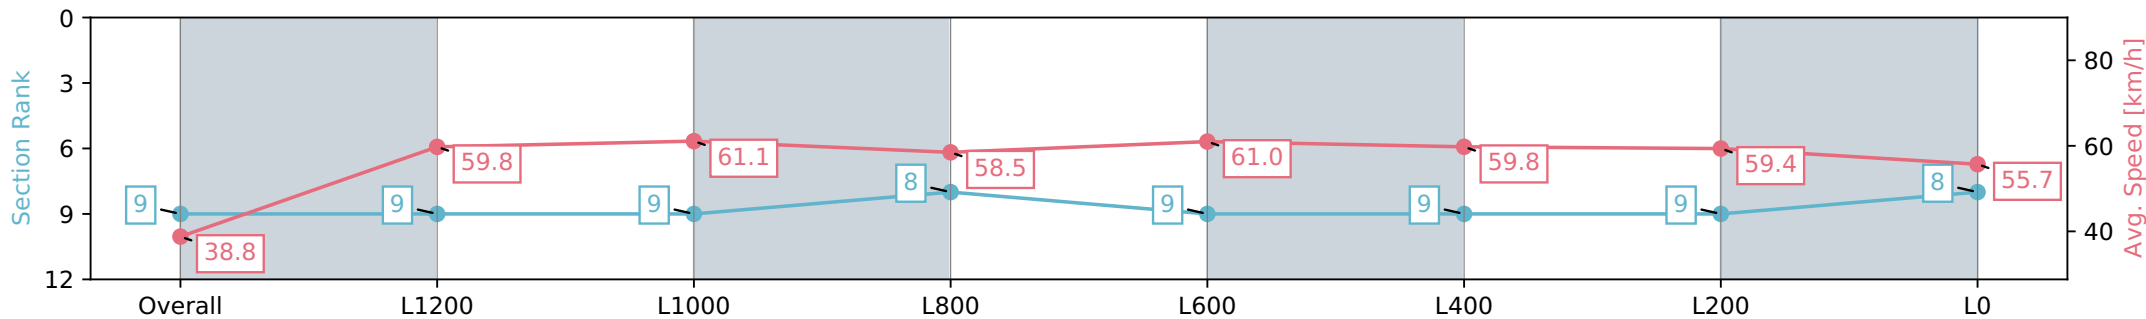

Sportsbet Gawler SA - Professional

Race 4: Kingsford Hotel Handicap - 1500m

06 July 2024 - 1:22PM

Track Rating: Soft 6, Weather: Fine, Rail Position: True

Section	Overall	L1200	L1000	L800	L600	L400	L200	L0
Section Times	1:34.96 [9] (0:09.25)	1:25.71 [9] (0:12.14)	1:13.57 [9] (0:11.82)	1:01.75 [8] (0:12.36)	0:49.39 [9] (0:11.97)	0:37.42 [9] (0:12.24)	0:25.18 [9] (0:12.23)	0:12.95 [8] (0:12.95)
Average Speed [km/h]	38.8	59.8	61.1	58.5	61.0	59.8	59.4	55.7
Top Speed [km/h]	58.1	63.0	63.5	60.8	62.1	61.2	61.2	57.6
Avg. Dist. to Rail [m]	12.8	4.4	1.9	2.1	2.4	2.9	6.5	7.8
Avg. Stride Freq. [Hz]	2.3	2.5	2.5	2.4	2.4	2.3	2.3	2.3
Avg. Stride Length [m]	4.5	6.6	6.8	6.8	7.0	7.1	7.0	6.8