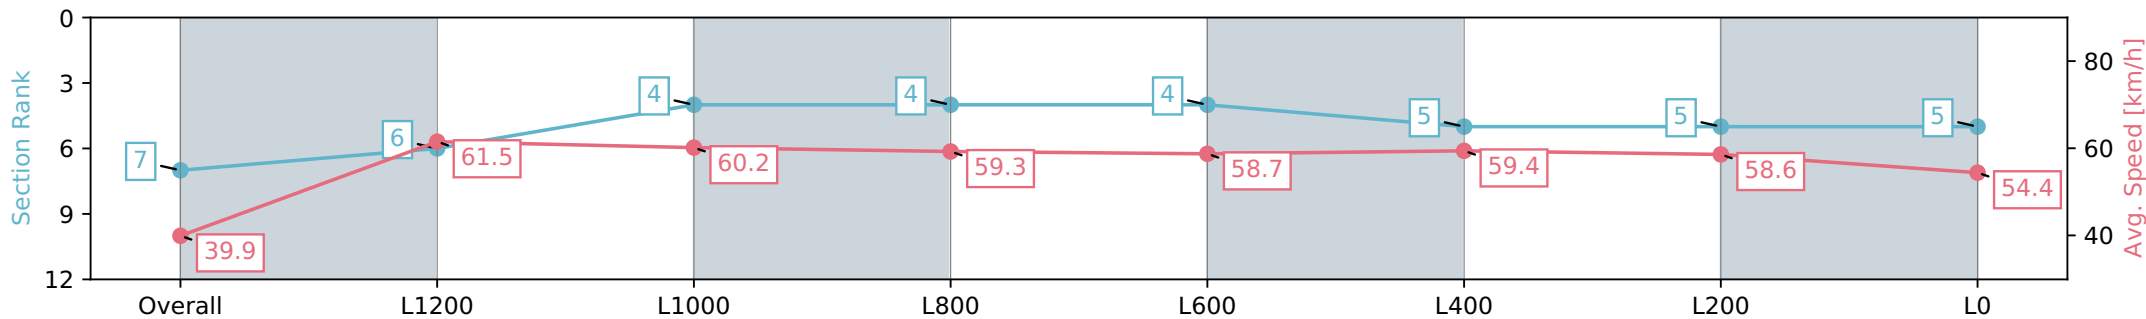

Sportsbet Gawler SA - Professional

Race 4: Kingsford Hotel Handicap - 1500m

06 July 2024 - 1:22PM

Track Rating: Soft 6, Weather: Fine, Rail Position: True

Section	Overall	L1200	L1000	L800	L600	L400	L200	L0
Section Times	1:34.91 [7] (0:08.97)	1:25.94 [6] (0:11.76)	1:14.18 [4] (0:11.96)	1:02.22 [4] (0:12.15)	0:50.07 [4] (0:12.18)	0:37.89 [5] (0:12.23)	0:25.66 [5] (0:12.44)	0:13.22 [5] (0:13.22)
Average Speed [km/h]	39.9	61.5	60.2	59.3	58.7	59.4	58.6	54.4
Top Speed [km/h]	60.3	62.1	61.7	60.1	60.1	60.5	60.5	56.0
Avg. Dist. to Rail [m]	4.8	1.0	0.8	0.4	0.6	1.8	6.3	6.2
Avg. Stride Freq. [Hz]	2.1	2.2	2.1	2.1	2.1	2.1	2.1	2.1
Avg. Stride Length [m]	5.2	7.8	7.8	7.9	7.8	7.8	7.6	7.3