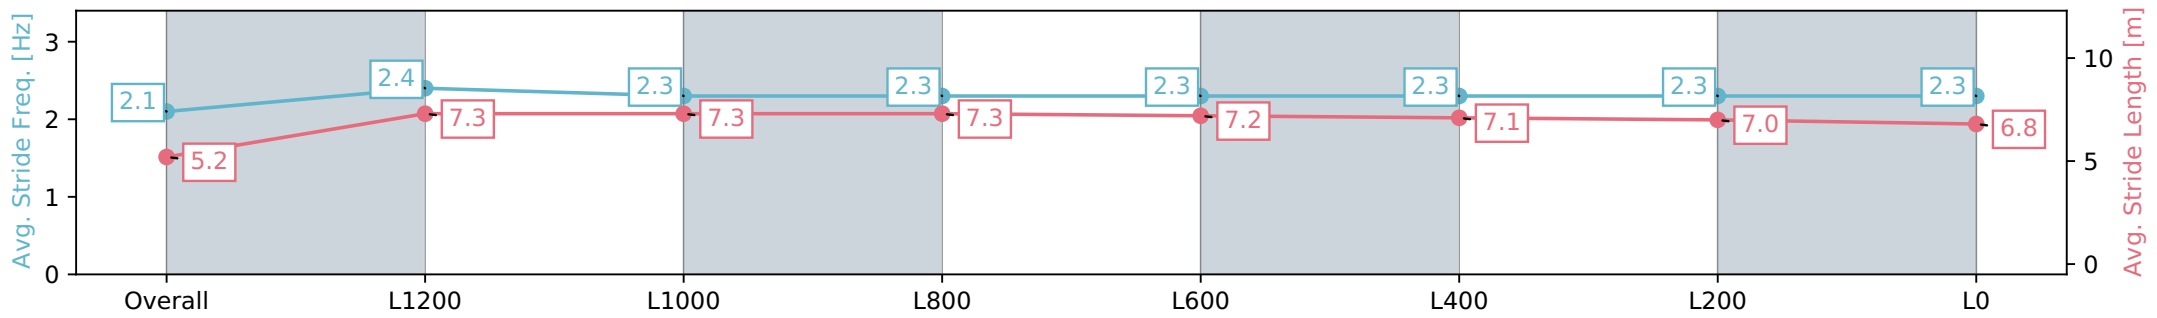

Sportsbet Gawler SA - Professional

Race 4: Kingsford Hotel Handicap - 1500m

06 July 2024 - 1:22PM

Track Rating: Soft 6, Weather: Fine, Rail Position: True

Section	Overall	L1200	L1000	L800	L600	L400	L200	L0
Section Times	1:34.65 [5] (0:08.92)	1:25.73 [4] (0:11.62)	1:14.11 [2] (0:11.96)	1:02.15 [2] (0:12.16)	0:49.99 [2] (0:12.24)	0:37.75 [3] (0:12.20)	0:25.55 [3] (0:12.52)	0:13.03 [4] (0:13.03)
Average Speed [km/h]	40.5	62.0	60.5	59.4	58.9	59.3	58.0	55.1
Top Speed [km/h]	60.1	63.1	62.4	60.1	59.7	60.2	59.3	56.1
Avg. Dist. to Rail [m]	7.8	2.4	0.5	1.6	0.5	0.9	3.8	4.5
Avg. Stride Freq. [Hz]	2.1	2.4	2.3	2.3	2.3	2.3	2.3	2.3
Avg. Stride Length [m]	5.2	7.3	7.3	7.3	7.2	7.1	7.0	6.8