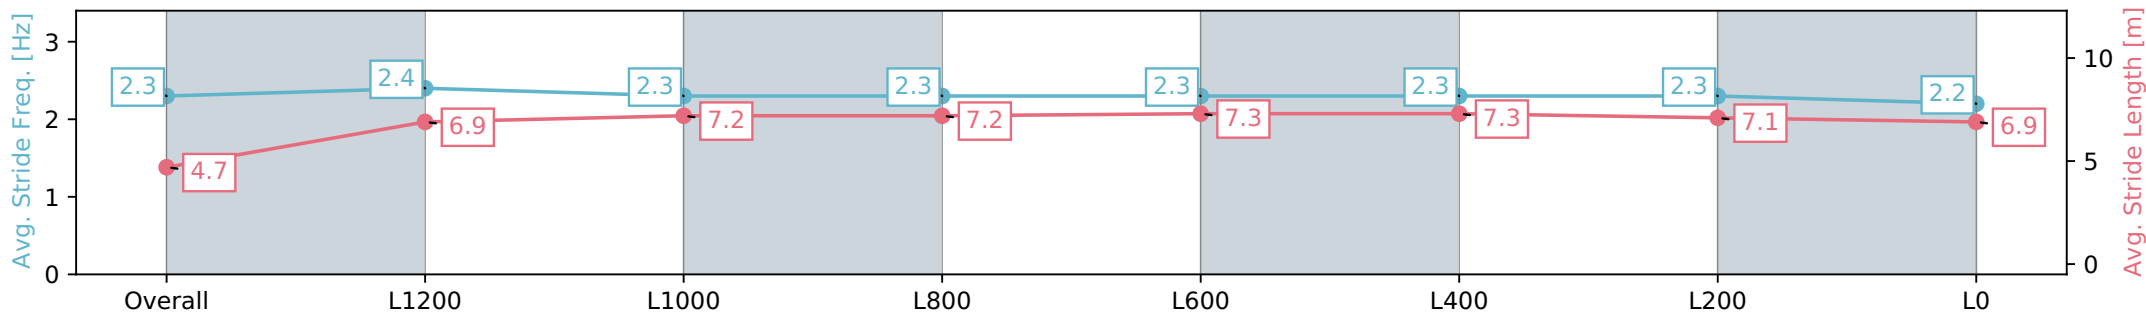

Sportsbet Gawler SA - Professional

Race 4: Kingsford Hotel Handicap - 1500m

06 July 2024 - 1:22PM

Track Rating: Soft 6, Weather: Fine, Rail Position: True

Section	Overall	L1200	L1000	L800	L600	L400	L200	L0
Section Times	1:34.87 [6] (0:08.96)	1:25.91 [5] (0:12.08)	1:13.83 [7] (0:11.96)	1:01.87 [6] (0:12.14)	0:49.73 [6] (0:12.08)	0:37.65 [6] (0:12.14)	0:25.51 [6] (0:12.51)	0:13.00 [7] (0:13.00)
Average Speed [km/h]	40.1	59.8	60.0	59.5	59.8	59.7	58.2	55.4
Top Speed [km/h]	57.1	60.7	61.7	60.6	61.1	61.7	60.6	57.2
Avg. Dist. to Rail [m]	10.9	3.5	0.4	1.2	0.3	1.6	6.5	5.1
Avg. Stride Freq. [Hz]	2.3	2.4	2.3	2.3	2.3	2.3	2.3	2.2
Avg. Stride Length [m]	4.7	6.9	7.2	7.2	7.3	7.3	7.1	6.9