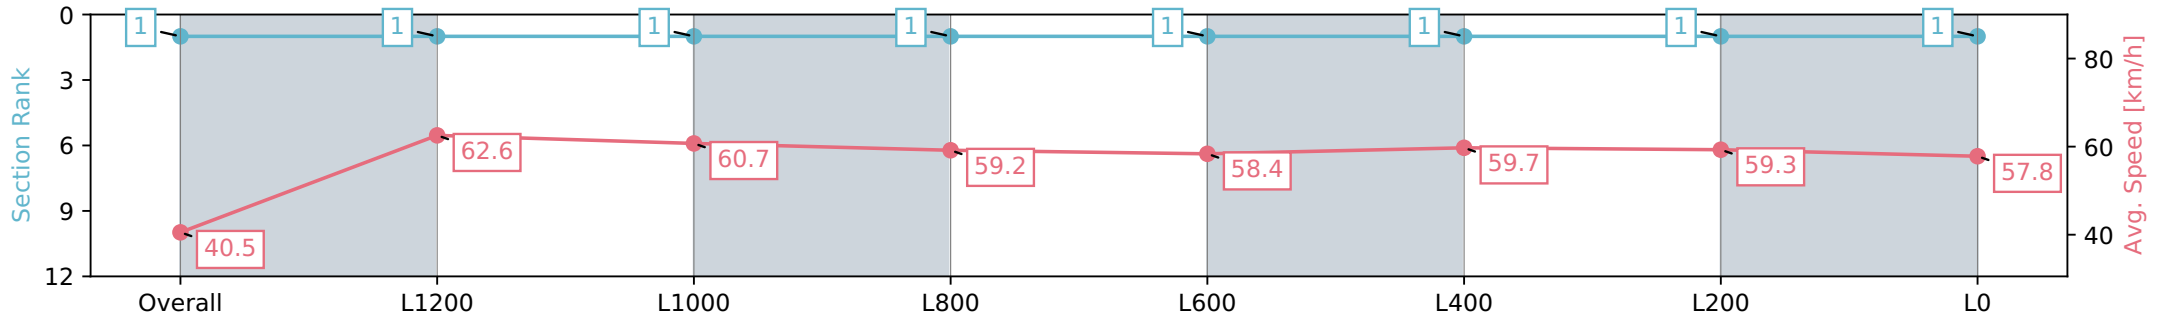

06 July 2024 - 1:22PM

Track Rating: Soft 6, Weather: Fine, Rail Position: True

Section	Overall	L1200	L1000	L800	L600	L400	L200	L0
Section Times	1:33.32 [1] (0:08.82)	1:24.50 [1] (0:11.56)	1:12.93 [1] (0:11.83)	1:01.10 [1] (0:12.22)	0:48.88 [1] (0:12.22)	0:36.66 [1] (0:12.04)	0:24.62 [1] (0:12.16)	0:12.46 [1] (0:12.46)
Average Speed [km/h]	40.5	62.6	60.7	59.2	58.4	59.7	59.3	57.8
Top Speed [km/h]	62.1	63.2	63.0	60.1	59.6	60.8	60.3	59.2
Avg. Dist. to Rail [m]	6.8	1.6	0.2	0.4	1.0	0.5	1.4	4.1
Avg. Stride Freq. [Hz]	2.3	2.4	2.3	2.2	2.3	2.3	2.3	2.3
Avg. Stride Length [m]	4.8	7.3	7.3	7.3	7.2	7.3	7.1	6.9