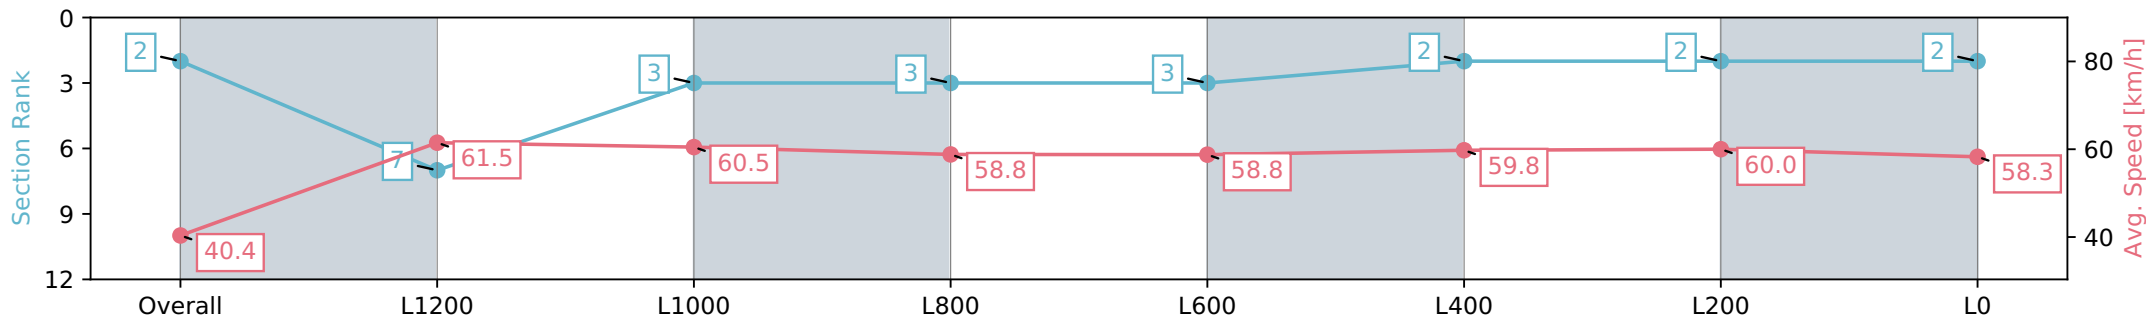

Horse/Jockey Name	HARD PRINCE/Jake Toeroek
Finish Rank	2
Fastest Section Time (Section)	0:11.66 (L1400)
Top Speed [km/h] (Section)	63.0 (Overall)
Race State	Finished

Section	Overall	L1200	L1000	L800	L600	L400	L200	L0
Section Times	1:33.33 [2] (0:08.98)	1:24.35 [7] (0:11.66)	1:12.69 [3] (0:11.89)	1:00.80 [3] (0:12.21)	0:48.59 [3] (0:12.10)	0:36.49 [2] (0:12.05)	0:24.44 [2] (0:12.08)	0:12.36 [2] (0:12.36)
Average Speed [km/h]	40.4	61.5	60.5	58.8	58.8	59.8	60.0	58.3
Top Speed [km/h]	61.1	63.0	62.2	59.4	60.1	61.3	61.2	59.4
Avg. Dist. to Rail [m]	1.9	1.4	1.7	0.8	1.9	0.8	2.9	5.5
Avg. Stride Freq. [Hz]	2.1	2.4	2.3	2.3	2.3	2.3	2.4	2.3
Avg. Stride Length [m]	5.0	7.2	7.2	7.2	7.1	7.2	7.1	6.9

- [ ] Ranking at each section and finish
- -:-:- No data available at this section
- NA No data available