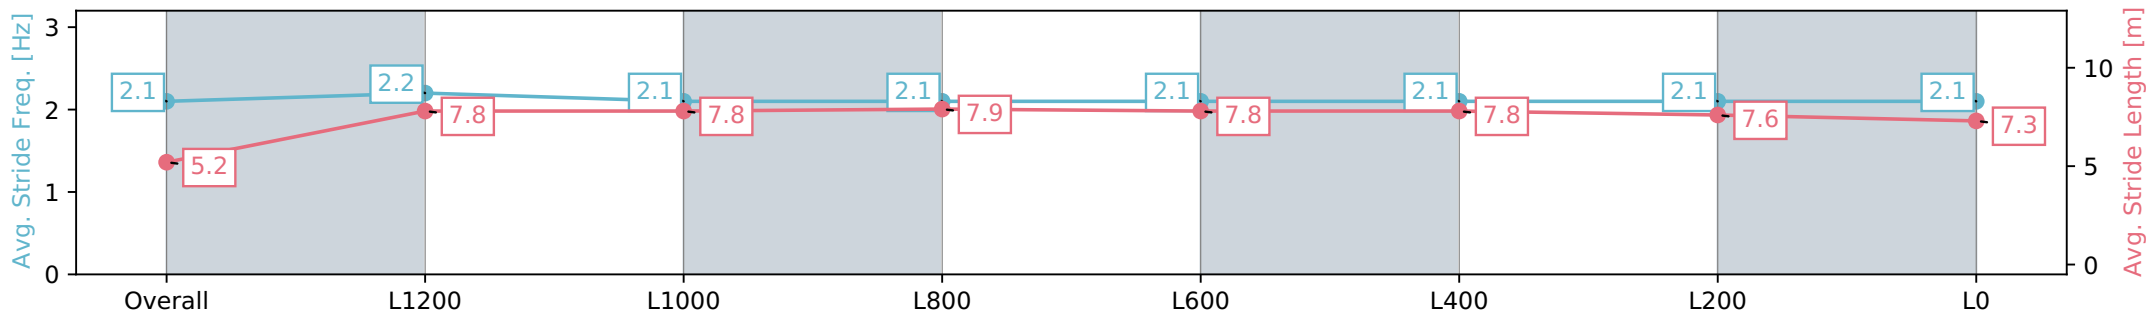

Sportsbet Gawler SA - Professional

Race 4: Kingsford Hotel Handicap - 1500m

06 July 2024 - 1:22PM

Track Rating: Soft 6, Weather: Fine, Rail Position: True

Section	Overall	L1200	L1000	L800	L600	L400	L200	L0
Section Times	1:34.91 [7] (0:08.97)	1:25.94 [6] (0:11.76)	1:14.18 [4] (0:11.96)	1:02.22 [4] (0:12.15)	0:50.07 [4] (0:12.18)	0:37.89 [5] (0:12.23)	0:25.66 [5] (0:12.44)	0:13.22 [5] (0:13.22)
Average Speed [km/h]	39.9	61.5	60.2	59.3	58.7	59.4	58.6	54.4
Top Speed [km/h]	60.3	62.1	61.7	60.1	60.1	60.5	60.5	56.0
Avg. Dist. to Rail [m]	4.8	1.0	0.8	0.4	0.6	1.8	6.3	6.2
Avg. Stride Freq. [Hz]	2.1	2.2	2.1	2.1	2.1	2.1	2.1	2.1
Avg. Stride Length [m]	5.2	7.8	7.8	7.9	7.8	7.8	7.6	7.3

- [ ] Ranking at each section and finish
- :-:- No data available at this section
- NA No data available

Horse/Jockey Name	CHEROKEE MISS/Stacey Metcalfe
Finish Rank	8
Fastest Section Time (Section)	0:12.01 (L1400)
Top Speed [km/h] (Section)	61.5 (L1400)
Race State	Finished