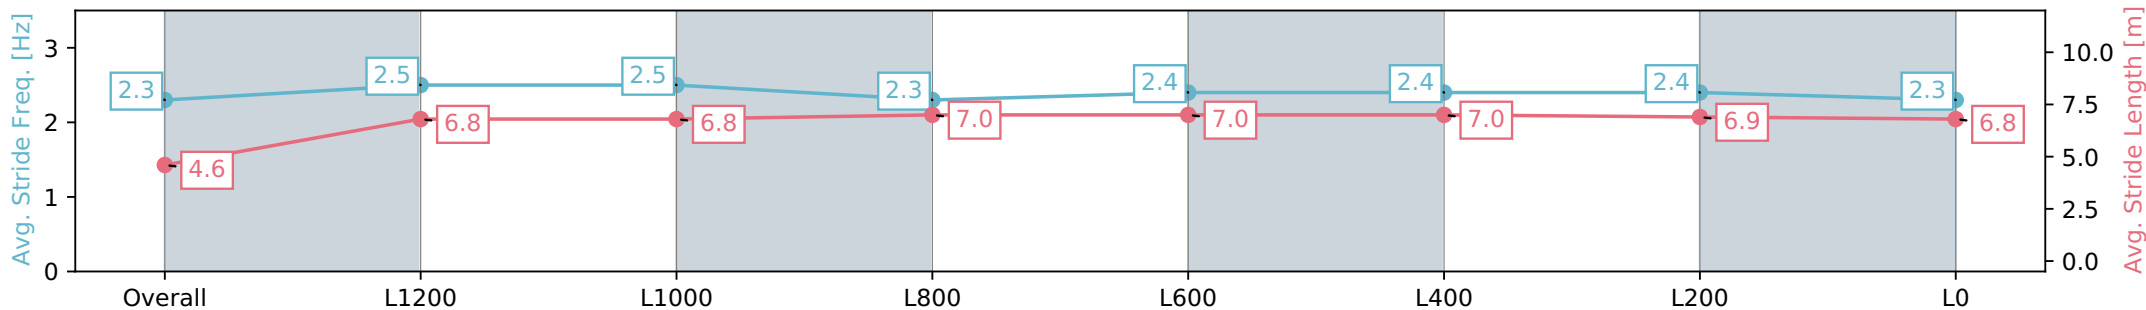

Sportsbet Gawler SA - Professional

Race 4: Kingsford Hotel Handicap - 1500m

06 July 2024 - 1:22PM

Track Rating: Soft 6, Weather: Fine, Rail Position: True

Section	Overall	L1200	L1000	L800	L600	L400	L200	L0
Section Times	1:34.49 [4] (0:09.17)	1:25.32 [8] (0:12.05)	1:13.27 [8] (0:12.01)	1:01.26 [9] (0:12.27)	0:48.99 [8] (0:11.93)	0:37.06 [7] (0:12.20)	0:24.86 [7] (0:12.08)	0:12.78 [6] (0:12.78)
Average Speed [km/h]	39.2	60.2	60.0	58.9	60.2	59.2	59.9	56.3
Top Speed [km/h]	58.3	61.5	61.1	60.8	62.2	62.2	61.7	58.3
Avg. Dist. to Rail [m]	12.0	4.1	1.6	1.0	0.2	0.8	2.2	3.5
Avg. Stride Freq. [Hz]	2.3	2.5	2.5	2.3	2.4	2.4	2.4	2.3
Avg. Stride Length [m]	4.6	6.8	6.8	7.0	7.0	7.0	6.9	6.8