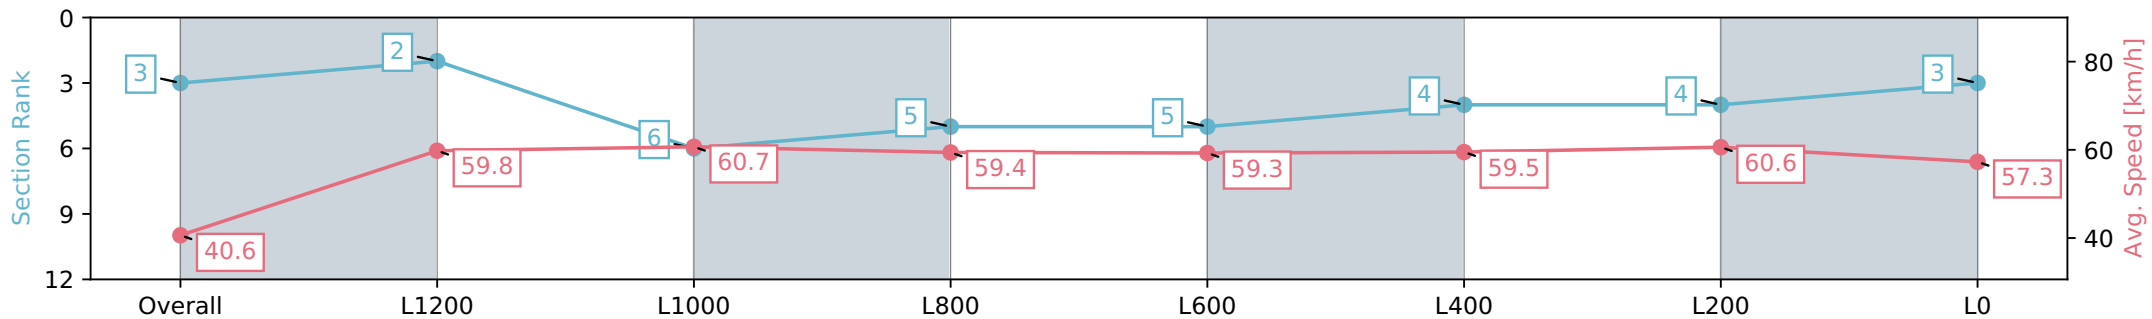

Sportsbet Gawler SA - Professional

Race 4: Kingsford Hotel Handicap - 1500m

06 July 2024 - 1:22PM

Track Rating: Soft 6, Weather: Fine, Rail Position: True

Section	Overall	L1200	L1000	L800	L600	L400	L200	L0
Section Times	1:33.80 [3] (0:08.85)	1:24.95 [2] (0:12.09)	1:12.86 [6] (0:11.87)	1:00.99 [5] (0:12.14)	0:48.85 [5] (0:12.07)	0:36.78 [4] (0:12.20)	0:24.58 [4] (0:12.01)	0:12.57 [3] (0:12.56)
Average Speed [km/h]	40.6	59.8	60.7	59.4	59.3	59.5	60.6	57.3
Top Speed [km/h]	58.5	61.6	62.7	59.9	59.9	62.4	62.0	59.2
Avg. Dist. to Rail [m]	10.6	3.2	0.2	0.3	0.5	1.9	5.1	6.5
Avg. Stride Freq. [Hz]	2.3	2.4	2.4	2.3	2.3	2.3	2.4	2.3
Avg. Stride Length [m]	4.8	7.0	7.1	7.2	7.2	7.1	7.1	6.9