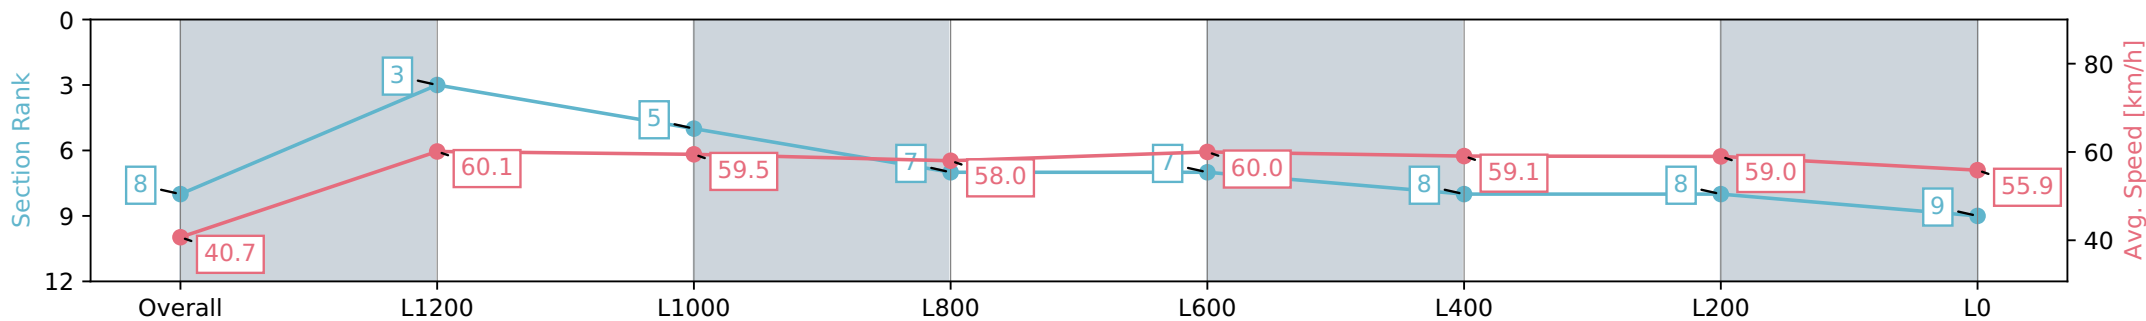

Sportsbet Gawler SA - Professional

Race 4: Kingsford Hotel Handicap - 1500m

06 July 2024 - 1:22PM

Track Rating: Soft 6, Weather: Fine, Rail Position: True

Section	Overall	L1200	L1000	L800	L600	L400	L200	L0
Section Times	1:34.92 [8] (0:08.85)	1:26.07 [3] (0:12.01)	1:14.06 [5] (0:12.15)	1:01.91 [7] (0:12.41)	0:49.50 [7] (0:12.04)	0:37.46 [8] (0:12.31)	0:25.15 [8] (0:12.27)	0:12.88 [9] (0:12.88)
Average Speed [km/h]	40.7	60.1	59.5	58.0	60.0	59.1	59.0	55.9
Top Speed [km/h]	58.9	61.1	61.5	59.1	61.1	60.2	60.8	57.2
Avg. Dist. to Rail [m]	7.0	2.2	0.7	1.1	0.5	1.6	3.5	1.1
Avg. Stride Freq. [Hz]	2.2	2.4	2.3	2.3	2.3	2.3	2.3	2.3
Avg. Stride Length [m]	4.9	7.1	7.1	7.1	7.2	7.2	7.1	6.8