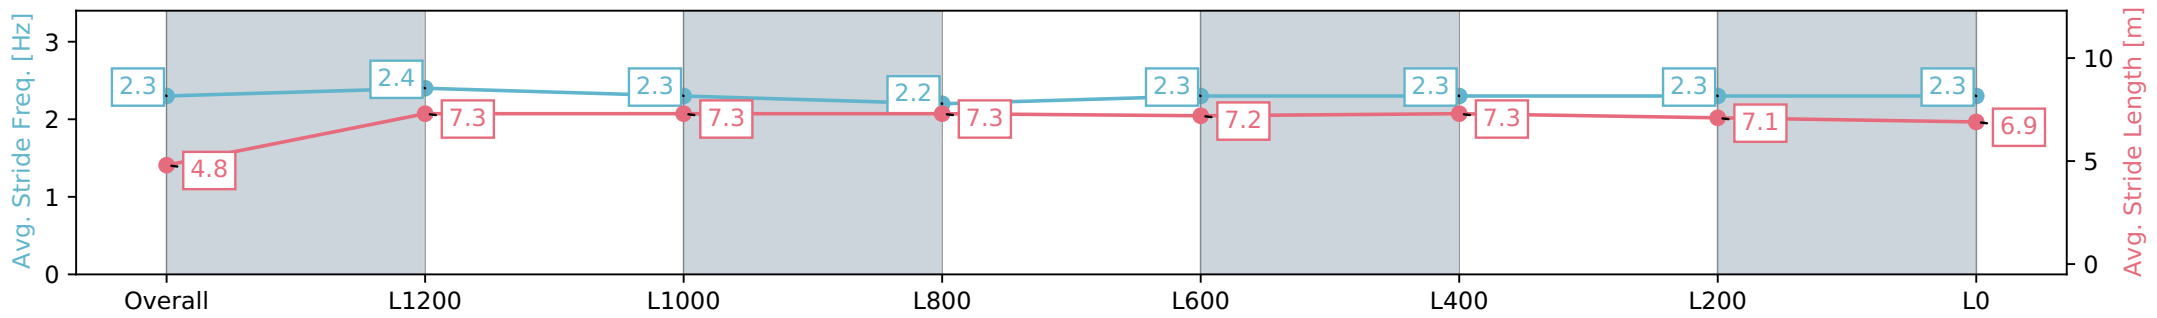

06 July 2024 - 1:22PM

Track Rating: Soft 6, Weather: Fine, Rail Position: True

Section	Overall	L1200	L1000	L800	L600	L400	L200	L0
Section Times	1:33.32 [1] (0:08.82)	1:24.50 [1] (0:11.56)	1:12.93 [1] (0:11.83)	1:01.10 [1] (0:12.22)	0:48.88 [1] (0:12.22)	0:36.66 [1] (0:12.04)	0:24.62 [1] (0:12.16)	0:12.46 [1] (0:12.46)
Average Speed [km/h]	40.5	62.6	60.7	59.2	58.4	59.7	59.3	57.8
Top Speed [km/h]	62.1	63.2	63.0	60.1	59.6	60.8	60.3	59.2
Avg. Dist. to Rail [m]	6.8	1.6	0.2	0.4	1.0	0.5	1.4	4.1
Avg. Stride Freq. [Hz]	2.3	2.4	2.3	2.2	2.3	2.3	2.3	2.3
Avg. Stride Length [m]	4.8	7.3	7.3	7.3	7.2	7.3	7.1	6.9