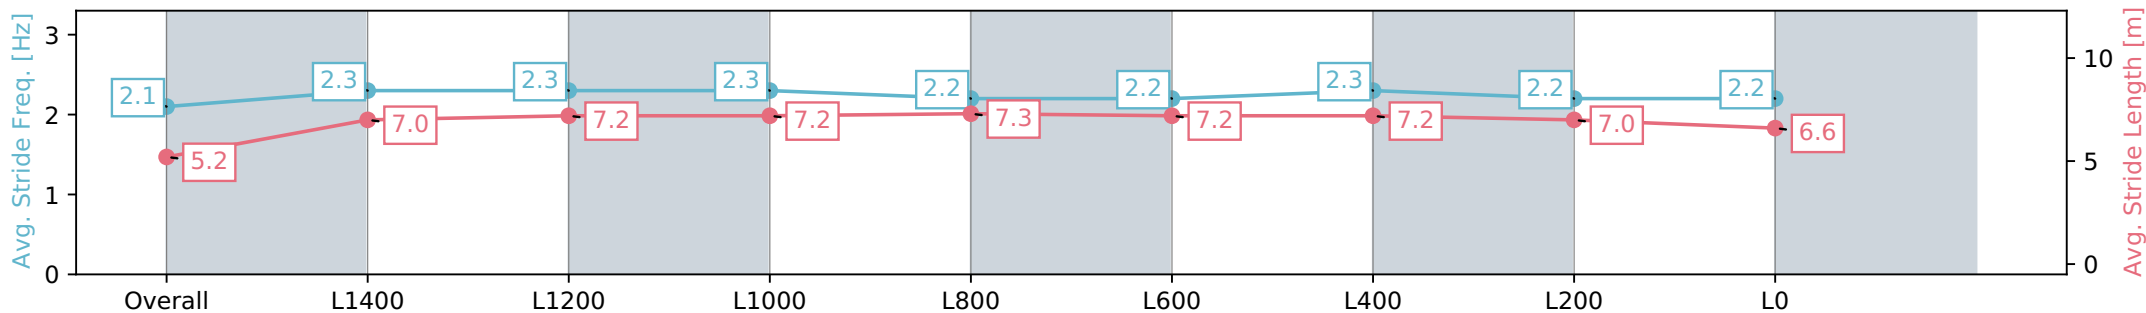

Horse/Jockey Name	DELTA TANGO/Emily Finnegan
Finish Rank	8
Fastest Section Time (Section)	0:12.02 (L600)
Top Speed [km/h] (Section)	61.0 (L800)
Race State	Finished

Sportsbet Gawler SA - Professional
Race 3: Holdfast Insurance Brokers Handicap - 1700m
06 July 2024 - 12:47PM
Track Rating: Soft 6, Weather: Fine, Rail Position: True

Section	Overall	L1400	L1200	L1000	L800	L600	L400	L200	L0
Section Times	1:49.70 [8] (0:08.89)	1:40.81 [5] (0:12.61)	1:28.20 [5] (0:12.05)	1:16.15 [7] (0:12.31)	1:03.84 [7] (0:12.49)	0:51.35 [7] (0:12.48)	0:38.87 [9] (0:12.02)	0:26.85 [8] (0:12.88)	0:13.97 [8] (0:13.97)
Average Speed [km/h]	40.5	57.3	59.9	58.5	57.8	58.2	59.9	56.2	51.5
Top Speed [km/h]	56.2	59.0	60.5	59.3	58.8	61.0	61.0	58.4	54.0
Avg. Dist. to Rail [m]	4.6	0.8	1.4	1.3	1.8	0.8	0.7	2.1	2.0
Avg. Stride Freq. [Hz]	2.1	2.3	2.3	2.3	2.2	2.2	2.3	2.2	2.2
Avg. Stride Length [m]	5.2	7.0	7.2	7.2	7.3	7.2	7.2	7.0	6.6

Report Created: Sat 06 July 2024 13:33:34 GMT+10 (Note: Timing is based on positional data)

- [ ] Ranking at each section and finish
- -:-:- No data available at this section
- NA No data available