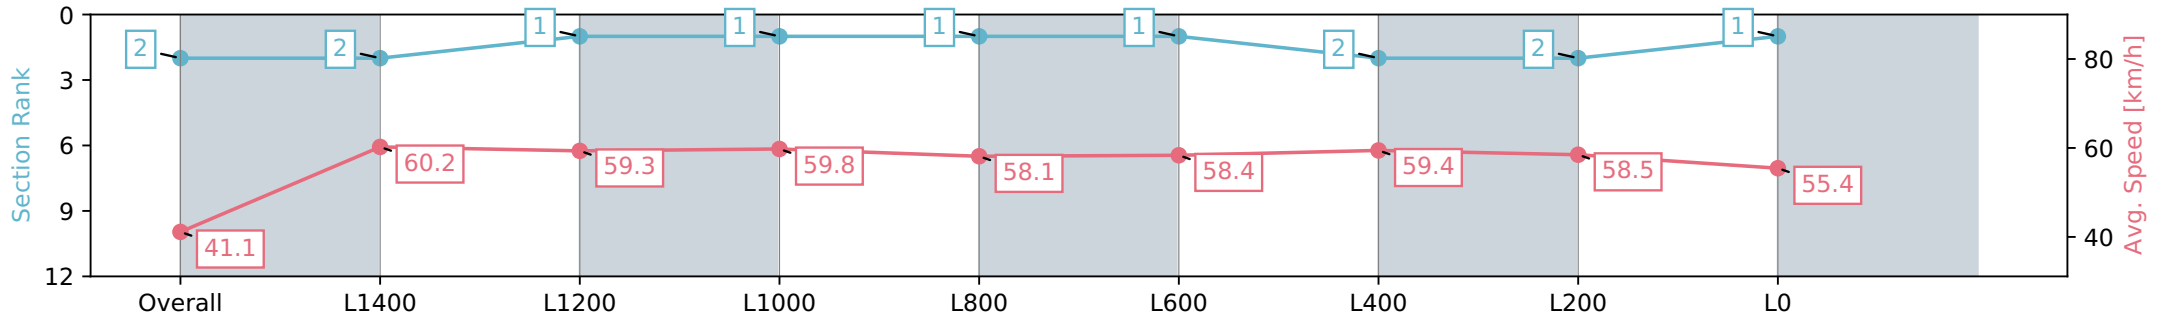

Horse/Jockey Name	SAINT MICHAEL/Margaret Collett
Finish Rank	2
Fastest Section Time (Section)	0:12.04 (L1600)
Top Speed [km/h] (Section)	62.0 (Overall)
Race State	Finished

Sportsbet Gawler SA - Professional
Race 3: Holdfast Insurance Brokers Handicap - 1700m
06 July 2024 - 12:47PM
Track Rating: Soft 6, Weather: Fine, Rail Position: True

Section	Overall	L1400	L1200	L1000	L800	L600	L400	L200	L0
Section Times	1:47.10 [2] (0:08.77)	1:38.33 [2] (0:12.04)	1:26.29 [1] (0:12.09)	1:14.20 [1] (0:12.07)	1:02.13 [1] (0:12.42)	0:49.71 [1] (0:12.36)	0:37.35 [2] (0:12.07)	0:25.28 [2] (0:12.28)	0:13.00 [1] (0:13.00)
Average Speed [km/h]	41.1	60.2	59.3	59.8	58.1	58.4	59.4	58.5	55.4
Top Speed [km/h]	57.7	62.0	61.2	60.2	59.1	59.2	60.2	59.7	58.3
Avg. Dist. to Rail [m]	6.9	1.3	0.5	0.3	1.0	0.7	0.5	0.4	2.2
Avg. Stride Freq. [Hz]	2.2	2.4	2.3	2.3	2.3	2.3	2.3	2.3	2.3
Avg. Stride Length [m]	5.0	7.0	7.1	7.2	7.2	7.1	7.1	7.0	6.8

Report Created: Sat 06 July 2024 13:33:12 GMT+10 (Note: Timing is based on positional data)

- [ ] Ranking at each section and finish
- -:-:- No data available at this section
- NA No data available