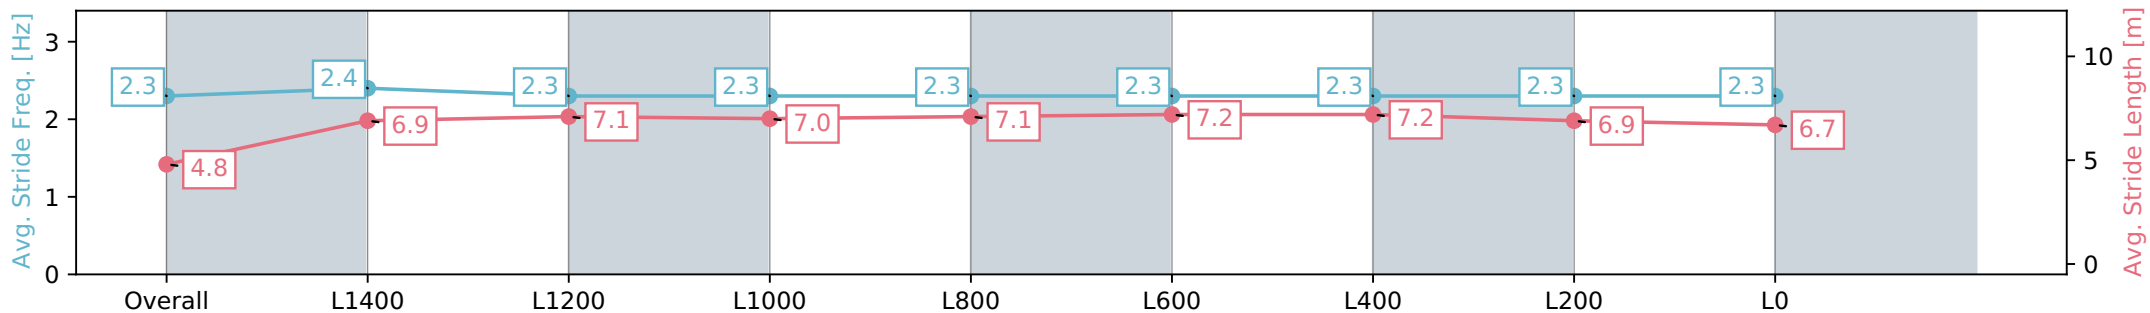

Sportsbet Gawler SA - Professional
 Race 3: Holdfast Insurance Brokers Handicap - 1700m
 06 July 2024 - 12:47PM
 Track Rating: Soft 6, Weather: Fine, Rail Position: True

Section	Overall	L1400	L1200	L1000	L800	L600	L400	L200	L0
Section Times	1:47.40 [3] (0:08.86)	1:38.54 [4] (0:12.23)	1:26.31 [3] (0:12.14)	1:14.17 [3] (0:12.23)	1:01.94 [3] (0:12.37)	0:49.57 [3] (0:12.07)	0:37.50 [3] (0:12.05)	0:25.45 [4] (0:12.39)	0:13.06 [5] (0:13.06)
Average Speed [km/h]	40.5	59.5	59.5	58.8	58.6	59.3	59.4	58.1	55.1
Top Speed [km/h]	58.2	61.0	60.7	60.1	59.5	60.2	60.5	59.5	56.6
Avg. Dist. to Rail [m]	5.8	1.7	1.7	2.2	2.2	1.0	1.5	0.3	0.7
Avg. Stride Freq. [Hz]	2.3	2.4	2.3	2.3	2.3	2.3	2.3	2.3	2.3
Avg. Stride Length [m]	4.8	6.9	7.1	7.0	7.1	7.2	7.2	6.9	6.7