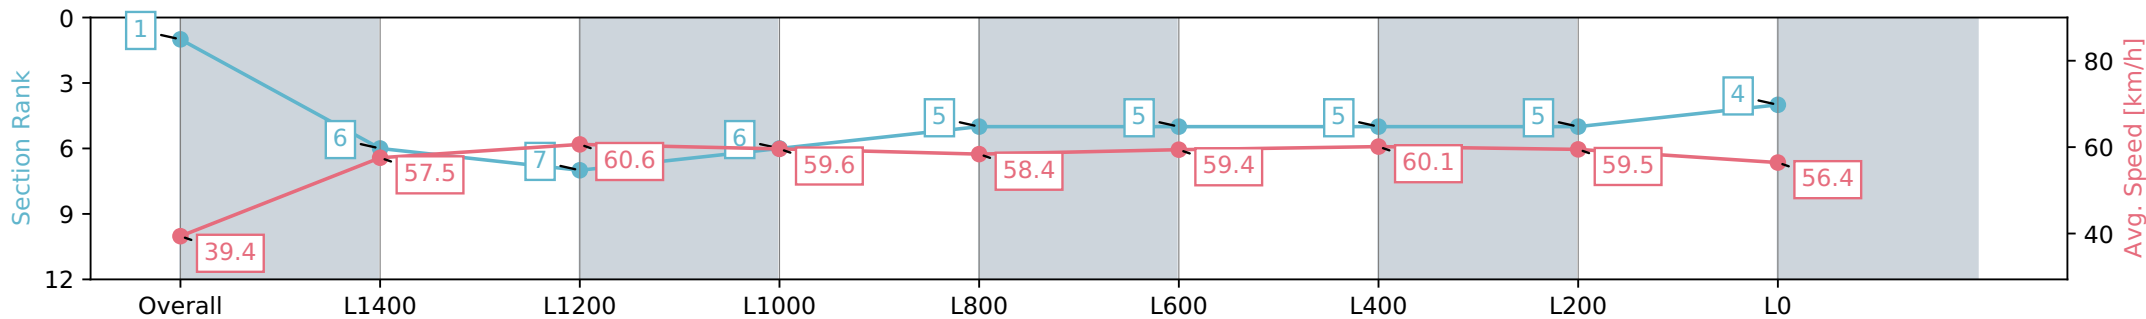

Horse/Jockey Name	LEADER'S PRIDE/Alana Livesey
Finish Rank	1
Fastest Section Time (Section)	0:11.90 (L1400)
Top Speed [km/h] (Section)	61.2 (L1600)
Race State	Finished

Sportsbet Gawler SA - Professional
Race 3: Holdfast Insurance Brokers Handicap - 1700m
06 July 2024 - 12:47PM
Track Rating: Soft 6, Weather: Fine, Rail Position: True

Section	Overall	L1400	L1200	L1000	L800	L600	L400	L200	L0
Section Times	1:46.98 [1] (0:09.18)	1:37.80 [6] (0:12.46)	1:25.34 [7] (0:11.90)	1:13.44 [6] (0:12.09)	1:01.35 [5] (0:12.39)	0:48.96 [5] (0:12.09)	0:36.87 [5] (0:12.02)	0:24.85 [5] (0:12.14)	0:12.71 [4] (0:12.71)
Average Speed [km/h]	39.4	57.5	60.6	59.6	58.4	59.4	60.1	59.5	56.4
Top Speed [km/h]	56.6	59.3	61.2	61.1	59.6	60.6	61.1	60.6	59.1
Avg. Dist. to Rail [m]	3.6	0.5	0.6	0.7	1.5	0.6	0.4	2.2	4.5
Avg. Stride Freq. [Hz]	2.1	2.2	2.2	2.2	2.2	2.2	2.3	2.3	2.3
Avg. Stride Length [m]	5.1	7.3	7.5	7.5	7.5	7.4	7.4	7.3	6.9

Report Created: Sat 06 July 2024 13:33:08 GMT+10 (Note: Timing is based on positional data)

- [ ] Ranking at each section and finish
- -:-:- No data available at this section
- NA No data available