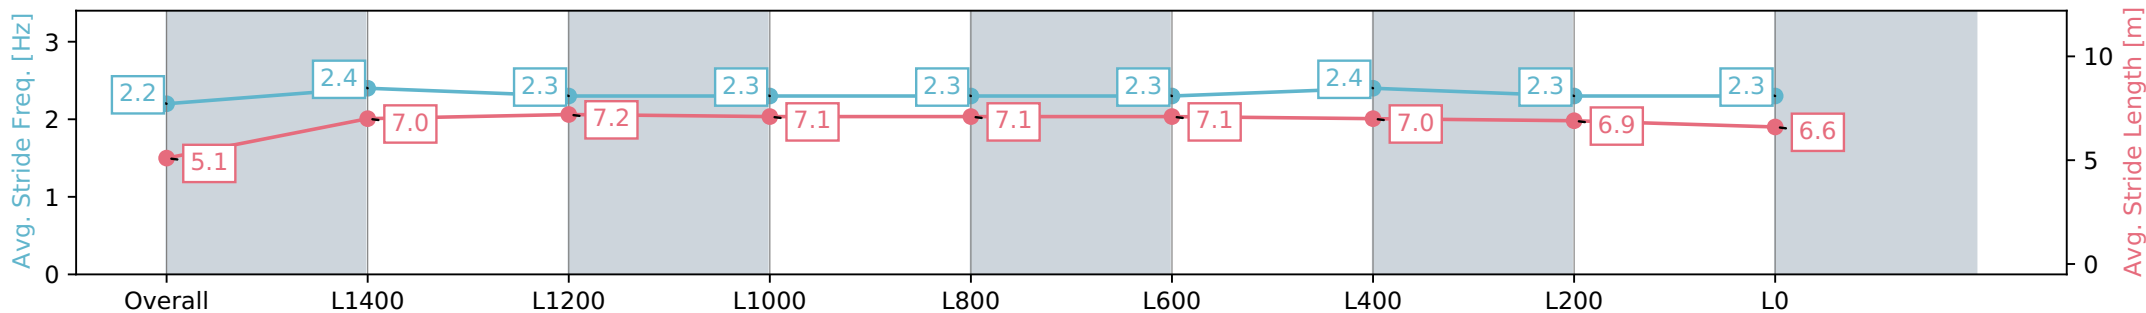

Sportsbet Gawler SA - Professional
 Race 3: Holdfast Insurance Brokers Handicap - 1700m
 06 July 2024 - 12:47PM
 Track Rating: Soft 6, Weather: Fine, Rail Position: True

Section	Overall	L1400	L1200	L1000	L800	L600	L400	L200	L0
Section Times	1:47.52 [4] (0:08.85)	1:38.67 [3] (0:12.42)	1:26.25 [4] (0:12.04)	1:14.21 [4] (0:12.16)	1:02.05 [4] (0:12.38)	0:49.67 [4] (0:12.14)	0:37.53 [4] (0:11.95)	0:25.58 [3] (0:12.24)	0:13.34 [2] (0:13.34)
Average Speed [km/h]	40.8	58.3	60.2	59.3	58.3	59.8	60.5	59.1	53.9
Top Speed [km/h]	56.4	60.6	60.7	60.4	59.4	60.4	61.4	61.2	56.4
Avg. Dist. to Rail [m]	2.6	1.3	2.2	1.8	2.0	0.9	1.1	2.4	3.4
Avg. Stride Freq. [Hz]	2.2	2.3	2.2	2.2	2.2	2.2	2.2	2.3	2.2
Avg. Stride Length [m]	5.0	7.2	7.5	7.4	7.4	7.5	7.4	7.1	6.7

Sportsbet Gawler SA - Professional
 Race 3: Holdfast Insurance Brokers Handicap - 1700m
 06 July 2024 - 12:47PM
 Track Rating: Soft 6, Weather: Fine, Rail Position: True

Section	Overall	L1400	L1200	L1000	L800	L600	L400	L200	L0
Section Times	1:47.54 [5] (0:08.76)	1:38.78 [1] (0:12.22)	1:26.56 [2] (0:12.02)	1:14.54 [2] (0:12.17)	1:02.37 [2] (0:12.41)	0:49.96 [2] (0:12.13)	0:37.83 [1] (0:12.08)	0:25.75 [1] (0:12.43)	0:13.32 [3] (0:13.32)
Average Speed [km/h]	41.3	60.0	60.1	59.1	58.2	59.6	59.6	57.7	54.1
Top Speed [km/h]	59.0	61.4	61.5	59.9	59.1	60.5	60.6	59.6	55.8
Avg. Dist. to Rail [m]	10.7	3.6	1.5	1.4	2.2	0.7	0.3	0.4	1.4
Avg. Stride Freq. [Hz]	2.2	2.4	2.3	2.3	2.3	2.3	2.4	2.3	2.3
Avg. Stride Length [m]	5.1	7.0	7.2	7.1	7.1	7.1	7.0	6.9	6.6