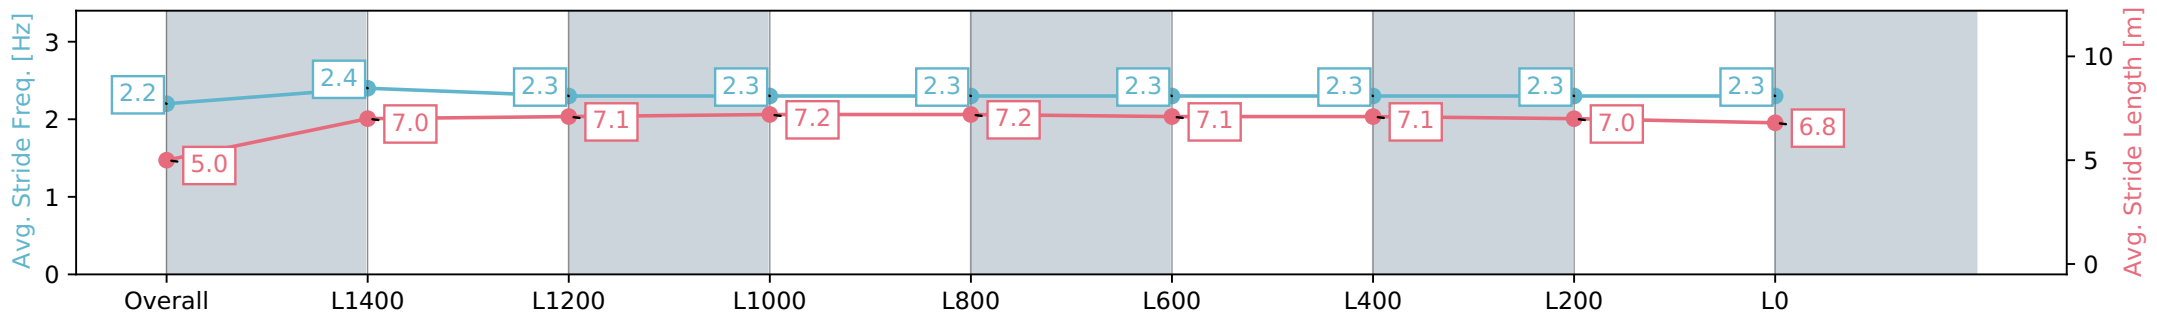

Section	Overall	L1400	L1200	L1000	L800	L600	L400	L200	L0
Section Times	1:46.98 [1] (0:09.18)	1:37.80 [6] (0:12.46)	1:25.34 [7] (0:11.90)	1:13.44 [6] (0:12.09)	1:01.35 [5] (0:12.39)	0:48.96 [5] (0:12.09)	0:36.87 [5] (0:12.02)	0:24.85 [5] (0:12.14)	0:12.71 [4] (0:12.71)
Average Speed [km/h]	39.4	57.5	60.6	59.6	58.4	59.4	60.1	59.5	56.4
Top Speed [km/h]	56.6	59.3	61.2	61.1	59.6	60.6	61.1	60.6	59.1
Avg. Dist. to Rail [m]	3.6	0.5	0.6	0.7	1.5	0.6	0.4	2.2	4.5
Avg. Stride Freq. [Hz]	2.1	2.2	2.2	2.2	2.2	2.2	2.3	2.3	2.3
Avg. Stride Length [m]	5.1	7.3	7.5	7.5	7.5	7.4	7.4	7.3	6.9

Sportsbet Gawler SA - Professional
 Race 3: Holdfast Insurance Brokers Handicap - 1700m
 06 July 2024 - 12:47PM
 Track Rating: Soft 6, Weather: Fine, Rail Position: True

Section	Overall	L1400	L1200	L1000	L800	L600	L400	L200	L0
Section Times	1:47.10 [2] (0:08.77)	1:38.33 [2] (0:12.04)	1:26.29 [1] (0:12.09)	1:14.20 [1] (0:12.07)	1:02.13 [1] (0:12.42)	0:49.71 [1] (0:12.36)	0:37.35 [2] (0:12.07)	0:25.28 [2] (0:12.28)	0:13.00 [1] (0:13.00)
Average Speed [km/h]	41.1	60.2	59.3	59.8	58.1	58.4	59.4	58.5	55.4
Top Speed [km/h]	57.7	62.0	61.2	60.2	59.1	59.2	60.2	59.7	58.3
Avg. Dist. to Rail [m]	6.9	1.3	0.5	0.3	1.0	0.7	0.5	0.4	2.2
Avg. Stride Freq. [Hz]	2.2	2.4	2.3	2.3	2.3	2.3	2.3	2.3	2.3
Avg. Stride Length [m]	5.0	7.0	7.1	7.2	7.2	7.1	7.1	7.0	6.8