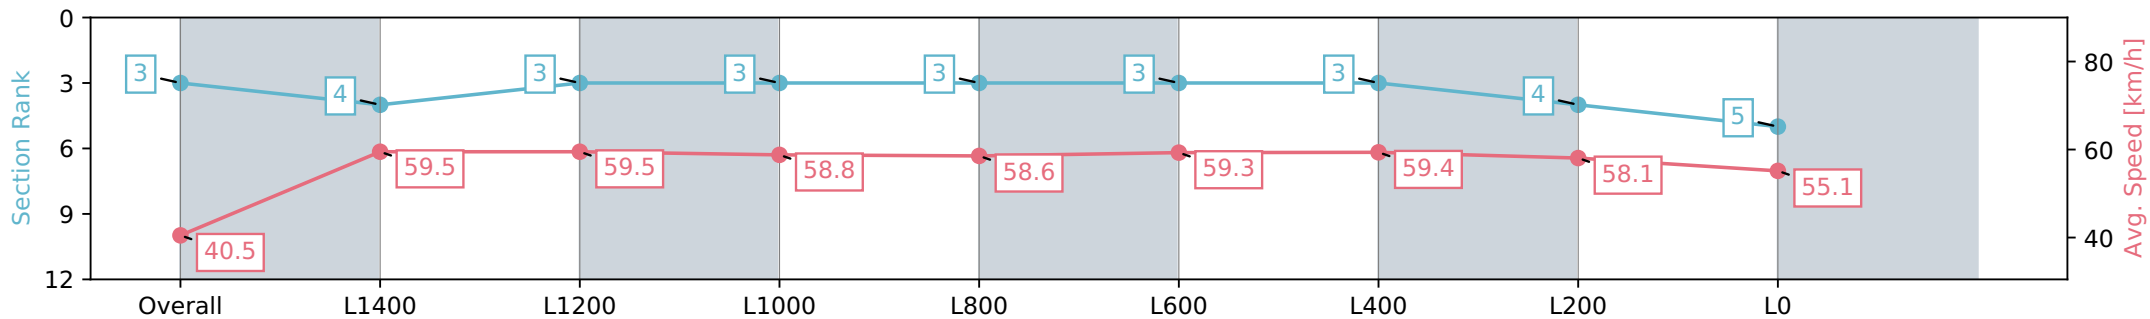

Sportsbet Gawler SA - Professional
 Race 3: Holdfast Insurance Brokers Handicap - 1700m
 06 July 2024 - 12:47PM
 Track Rating: Soft 6, Weather: Fine, Rail Position: True

Section	Overall	L1400	L1200	L1000	L800	L600	L400	L200	L0
Section Times	1:47.40 [3] (0:08.86)	1:38.54 [4] (0:12.23)	1:26.31 [3] (0:12.14)	1:14.17 [3] (0:12.23)	1:01.94 [3] (0:12.37)	0:49.57 [3] (0:12.07)	0:37.50 [3] (0:12.05)	0:25.45 [4] (0:12.39)	0:13.06 [5] (0:13.06)
Average Speed [km/h]	40.5	59.5	59.5	58.8	58.6	59.3	59.4	58.1	55.1
Top Speed [km/h]	58.2	61.0	60.7	60.1	59.5	60.2	60.5	59.5	56.6
Avg. Dist. to Rail [m]	5.8	1.7	1.7	2.2	2.2	1.0	1.5	0.3	0.7
Avg. Stride Freq. [Hz]	2.3	2.4	2.3	2.3	2.3	2.3	2.3	2.3	2.3
Avg. Stride Length [m]	4.8	6.9	7.1	7.0	7.1	7.2	7.2	6.9	6.7