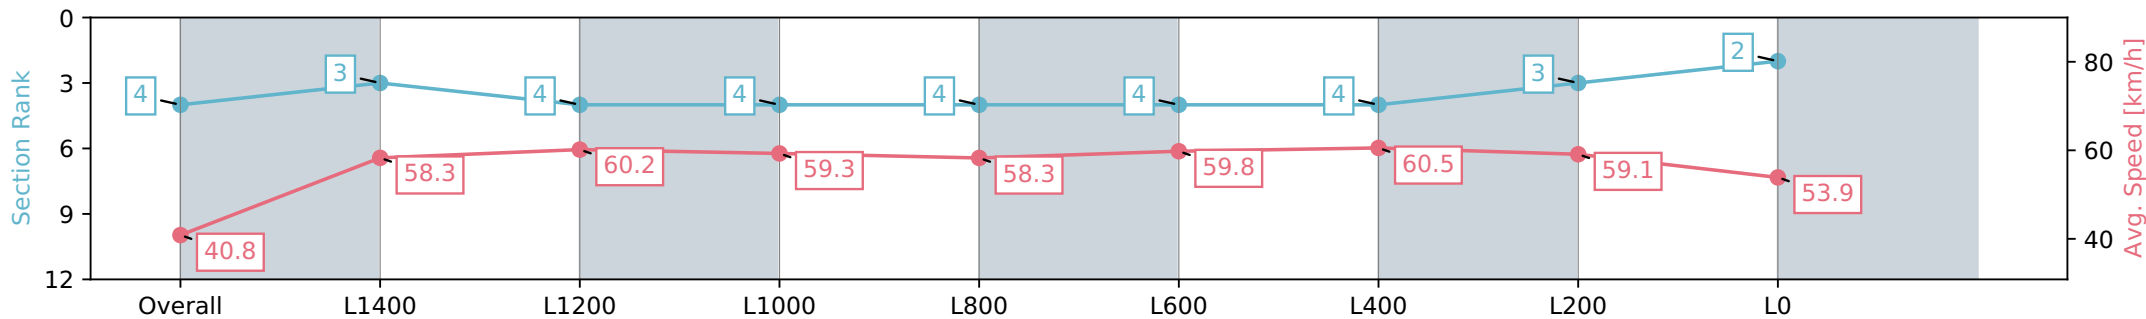

Horse/Jockey Name	CHAMBERS BAY/Kayla Crowther
Finish Rank	4
Fastest Section Time (Section)	0:11.95 (L600)
Top Speed [km/h] (Section)	61.4 (L800)
Race State	Finished

Sportsbet Gawler SA - Professional
Race 3: Holdfast Insurance Brokers Handicap - 1700m
06 July 2024 - 12:47PM
Track Rating: Soft 6, Weather: Fine, Rail Position: True

Section	Overall	L1400	L1200	L1000	L800	L600	L400	L200	L0
Section Times	1:47.52 [4] (0:08.85)	1:38.67 [3] (0:12.42)	1:26.25 [4] (0:12.04)	1:14.21 [4] (0:12.16)	1:02.05 [4] (0:12.38)	0:49.67 [4] (0:12.14)	0:37.53 [4] (0:11.95)	0:25.58 [3] (0:12.24)	0:13.34 [2] (0:13.34)
Average Speed [km/h]	40.8	58.3	60.2	59.3	58.3	59.8	60.5	59.1	53.9
Top Speed [km/h]	56.4	60.6	60.7	60.4	59.4	60.4	61.4	61.2	56.4
Avg. Dist. to Rail [m]	2.6	1.3	2.2	1.8	2.0	0.9	1.1	2.4	3.4
Avg. Stride Freq. [Hz]	2.2	2.3	2.2	2.2	2.2	2.2	2.2	2.3	2.2
Avg. Stride Length [m]	5.0	7.2	7.5	7.4	7.4	7.5	7.4	7.1	6.7

Report Created: Sat 06 July 2024 13:33:19 GMT+10 (Note: Timing is based on positional data)

- [ ] Ranking at each section and finish
- -:-:- No data available at this section
- NA No data available