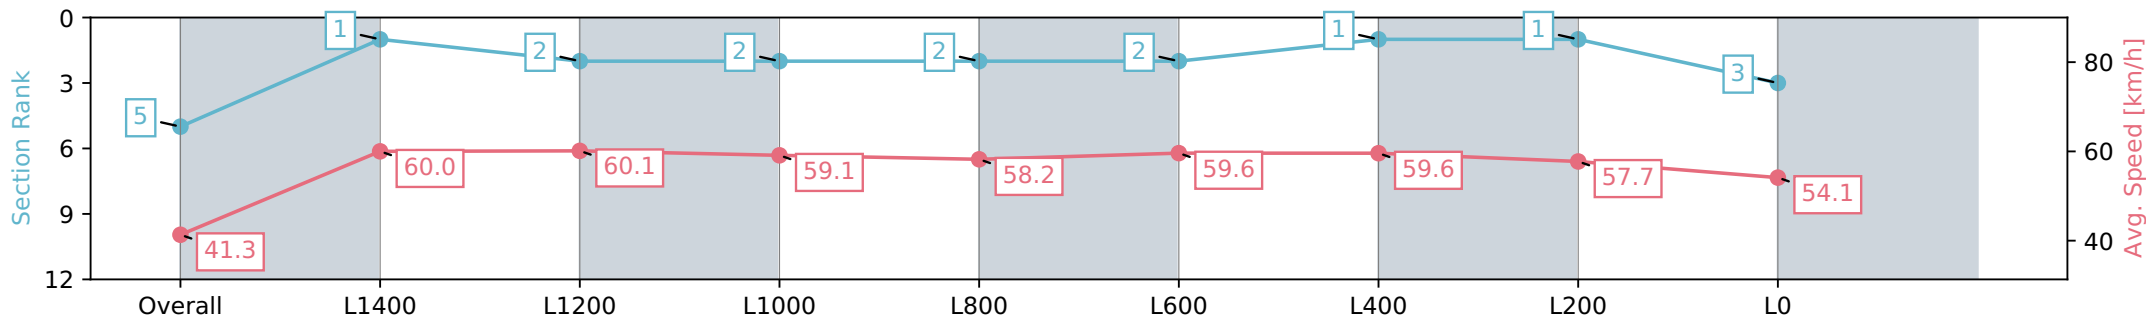

Sportsbet Gawler SA - Professional
 Race 3: Holdfast Insurance Brokers Handicap - 1700m
 06 July 2024 - 12:47PM
 Track Rating: Soft 6, Weather: Fine, Rail Position: True

Section	Overall	L1400	L1200	L1000	L800	L600	L400	L200	L0
Section Times	1:47.54 [5] (0:08.76)	1:38.78 [1] (0:12.22)	1:26.56 [2] (0:12.02)	1:14.54 [2] (0:12.17)	1:02.37 [2] (0:12.41)	0:49.96 [2] (0:12.13)	0:37.83 [1] (0:12.08)	0:25.75 [1] (0:12.43)	0:13.32 [3] (0:13.32)
Average Speed [km/h]	41.3	60.0	60.1	59.1	58.2	59.6	59.6	57.7	54.1
Top Speed [km/h]	59.0	61.4	61.5	59.9	59.1	60.5	60.6	59.6	55.8
Avg. Dist. to Rail [m]	10.7	3.6	1.5	1.4	2.2	0.7	0.3	0.4	1.4
Avg. Stride Freq. [Hz]	2.2	2.4	2.3	2.3	2.3	2.3	2.4	2.3	2.3
Avg. Stride Length [m]	5.1	7.0	7.2	7.1	7.1	7.1	7.0	6.9	6.6