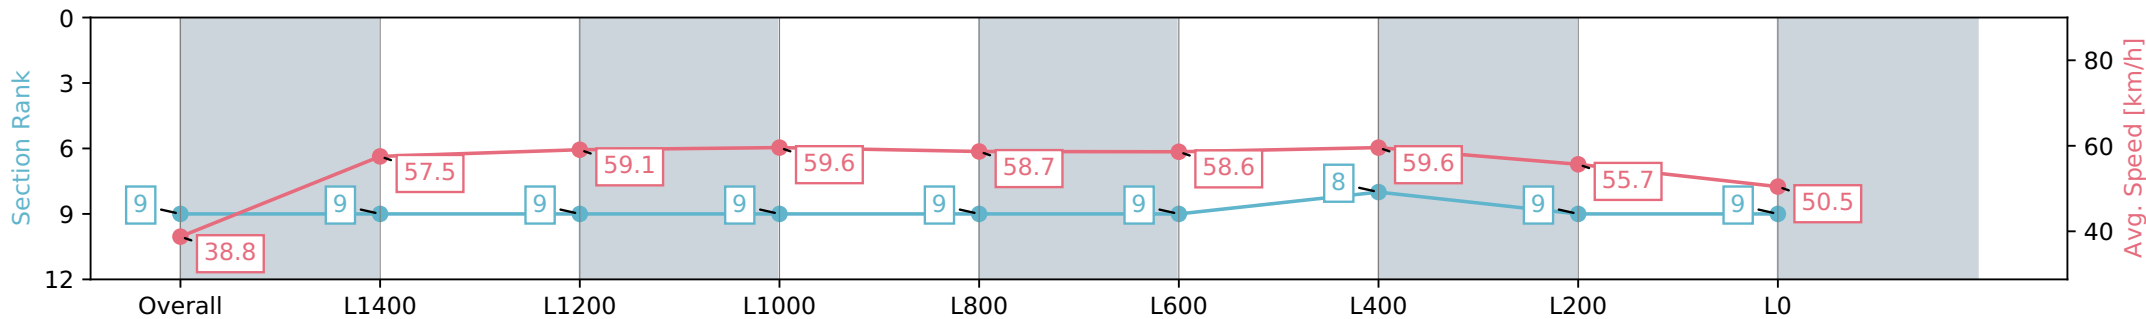

Horse/Jockey Name	VEGAS DESTINY/Jade Doyle
Finish Rank	9
Fastest Section Time (Section)	0:12.10 (L600)
Top Speed [km/h] (Section)	60.5 (L1600)
Race State	Finished

Sportsbet Gawler SA - Professional
Race 3: Holdfast Insurance Brokers Handicap - 1700m
06 July 2024 - 12:47PM
Track Rating: Soft 6, Weather: Fine, Rail Position: True

Section	Overall	L1400	L1200	L1000	L800	L600	L400	L200	L0
Section Times	1:50.14 [9] (0:09.33)	1:40.81 [9] (0:12.64)	1:28.17 [9] (0:12.14)	1:16.03 [9] (0:12.12)	1:03.91 [9] (0:12.27)	0:51.64 [9] (0:12.32)	0:39.32 [8] (0:12.10)	0:27.22 [9] (0:12.95)	0:14.27 [9] (0:14.27)
Average Speed [km/h]	38.8	57.5	59.1	59.6	58.7	58.6	59.6	55.7	50.5
Top Speed [km/h]	55.9	59.0	60.5	60.5	59.8	60.5	60.5	58.2	52.5
Avg. Dist. to Rail [m]	9.3	1.8	0.7	1.2	1.3	0.7	0.4	0.4	0.4
Avg. Stride Freq. [Hz]	2.3	2.4	2.5	2.4	2.4	2.5	2.6	2.5	2.4
Avg. Stride Length [m]	4.5	6.6	6.7	6.7	6.8	6.6	6.4	6.2	5.9

Report Created: Sat 06 July 2024 13:33:38 GMT+10 (Note: Timing is based on positional data)

- [ ] Ranking at each section and finish
- -:-:- No data available at this section
- NA No data available