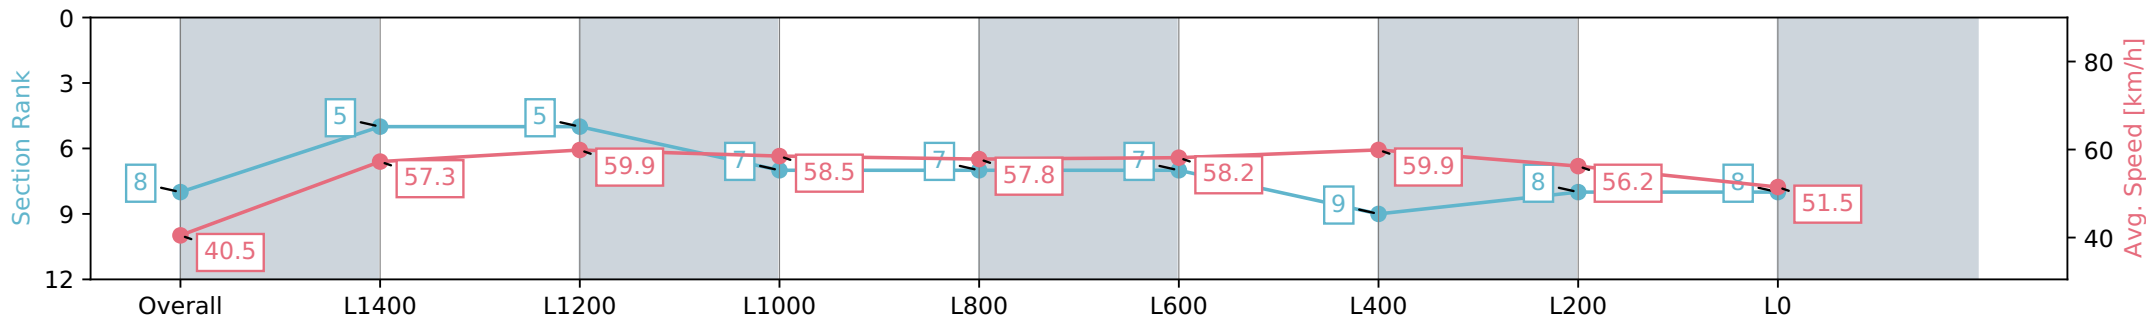

Horse/Jockey Name	DELTA TANGO/Emily Finnegan
Finish Rank	8
Fastest Section Time (Section)	0:12.02 (L600)
Top Speed [km/h] (Section)	61.0 (L800)
Race State	Finished

Sportsbet Gawler SA - Professional
Race 3: Holdfast Insurance Brokers Handicap - 1700m
06 July 2024 - 12:47PM
Track Rating: Soft 6, Weather: Fine, Rail Position: True

Section	Overall	L1400	L1200	L1000	L800	L600	L400	L200	L0
Section Times	1:49.70 [8] (0:08.89)	1:40.81 [5] (0:12.61)	1:28.20 [5] (0:12.05)	1:16.15 [7] (0:12.31)	1:03.84 [7] (0:12.49)	0:51.35 [7] (0:12.48)	0:38.87 [9] (0:12.02)	0:26.85 [8] (0:12.88)	0:13.97 [8] (0:13.97)
Average Speed [km/h]	40.5	57.3	59.9	58.5	57.8	58.2	59.9	56.2	51.5
Top Speed [km/h]	56.2	59.0	60.5	59.3	58.8	61.0	61.0	58.4	54.0
Avg. Dist. to Rail [m]	4.6	0.8	1.4	1.3	1.8	0.8	0.7	2.1	2.0
Avg. Stride Freq. [Hz]	2.1	2.3	2.3	2.3	2.2	2.2	2.3	2.2	2.2
Avg. Stride Length [m]	5.2	7.0	7.2	7.2	7.3	7.2	7.2	7.0	6.6

Report Created: Sat 06 July 2024 13:33:34 GMT+10 (Note: Timing is based on positional data)

- [ ] Ranking at each section and finish
- -:-:- No data available at this section
- NA No data available