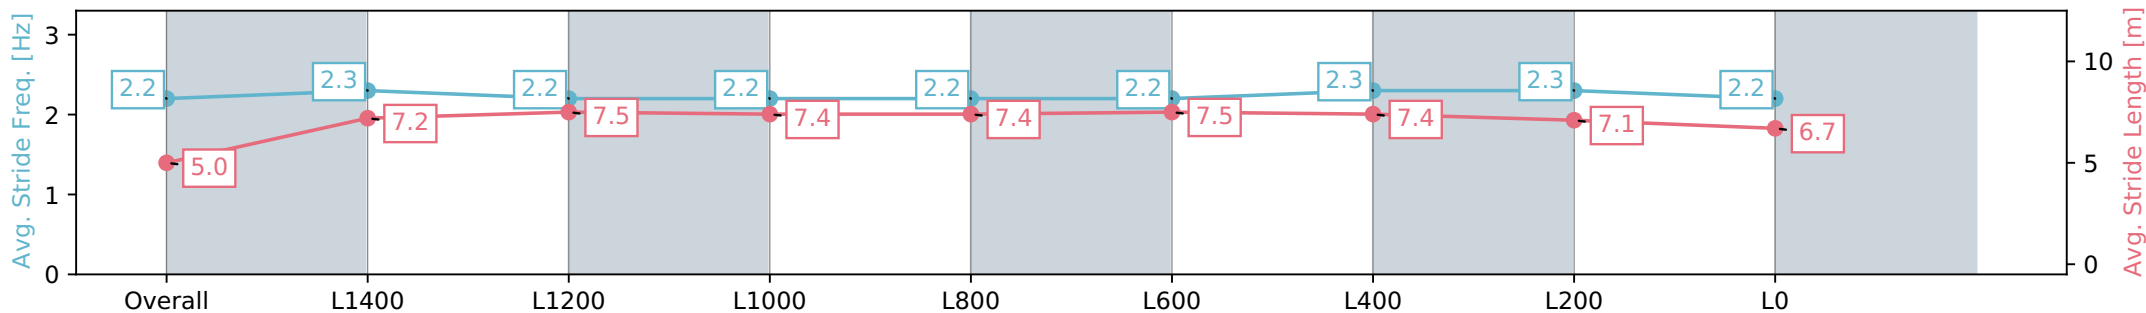

Report Created: Sat 06 July 2024 13:33:15 GMT+10 (Note: Timing is based on positional data)

- [] Ranking at each section and finish
- :-:- No data available at this section
- NA No data available

Horse/Jockey Name	CHAMBERS BAY/Kayla Crowther
Finish Rank	4
Fastest Section Time (Section)	0:11.95 (L600)
Top Speed [km/h] (Section)	61.4 (L800)
Race State	Finished

Sportsbet Gawler SA - Professional
 Race 3: Holdfast Insurance Brokers Handicap - 1700m
 06 July 2024 - 12:47PM
 Track Rating: Soft 6, Weather: Fine, Rail Position: True

Section	Overall	L1400	L1200	L1000	L800	L600	L400	L200	L0
Section Times	1:47.52 [4] (0:08.85)	1:38.67 [3] (0:12.42)	1:26.25 [4] (0:12.04)	1:14.21 [4] (0:12.16)	1:02.05 [4] (0:12.38)	0:49.67 [4] (0:12.14)	0:37.53 [4] (0:11.95)	0:25.58 [3] (0:12.24)	0:13.34 [2] (0:13.34)
Average Speed [km/h]	40.8	58.3	60.2	59.3	58.3	59.8	60.5	59.1	53.9
Top Speed [km/h]	56.4	60.6	60.7	60.4	59.4	60.4	61.4	61.2	56.4
Avg. Dist. to Rail [m]	2.6	1.3	2.2	1.8	2.0	0.9	1.1	2.4	3.4
Avg. Stride Freq. [Hz]	2.2	2.3	2.2	2.2	2.2	2.2	2.2	2.3	2.2
Avg. Stride Length [m]	5.0	7.2	7.5	7.4	7.4	7.5	7.4	7.1	6.7