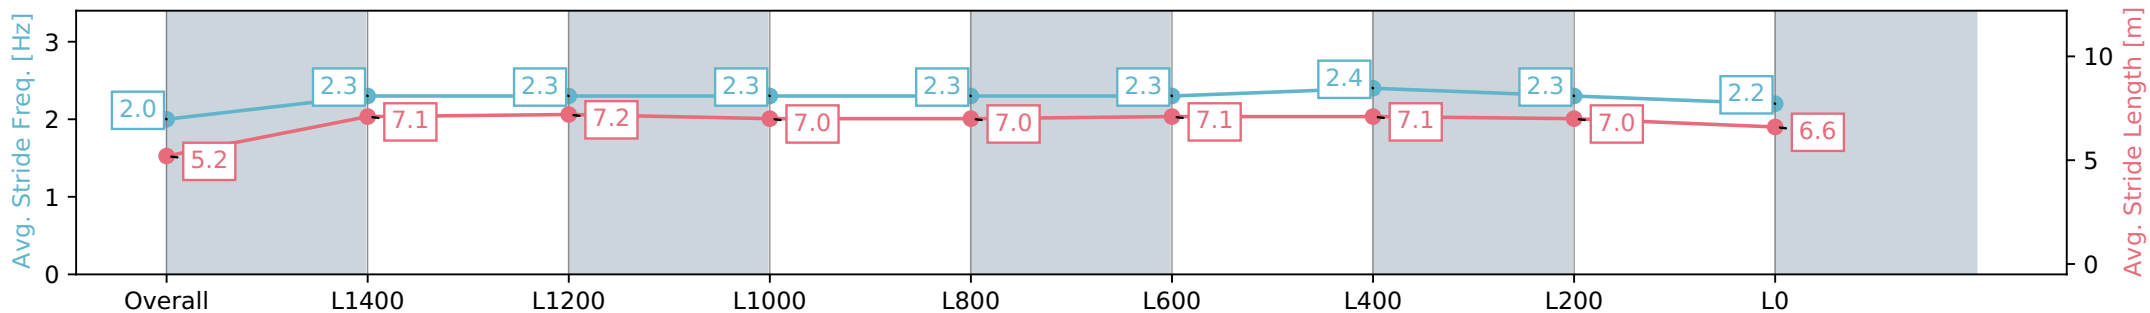

Report Created: Sat 06 July 2024 13:33:26 GMT+10 (Note: Timing is based on positional data)

- [] Ranking at each section and finish
- :-:- No data available at this section
- NA No data available

Horse/Jockey Name	RESERVOIR DOG/Jacob Opperman
Finish Rank	7
Fastest Section Time (Section)	0:11.89 (L1400)
Top Speed [km/h] (Section)	62.8 (L1000)
Race State	Finished

Sportsbet Gawler SA - Professional
 Race 3: Holdfast Insurance Brokers Handicap - 1700m
 06 July 2024 - 12:47PM
 Track Rating: Soft 6, Weather: Fine, Rail Position: True

Section	Overall	L1400	L1200	L1000	L800	L600	L400	L200	L0
Section Times	1:48.62 [7] (0:09.20)	1:39.42 [7] (0:12.41)	1:27.01 [6] (0:11.89)	1:15.12 [5] (0:12.17)	1:02.95 [6] (0:12.39)	0:50.56 [6] (0:12.25)	0:38.31 [7] (0:12.01)	0:26.30 [7] (0:12.60)	0:13.70 [7] (0:13.70)
Average Speed [km/h]	39.2	58.6	60.8	59.2	58.4	59.5	60.6	57.7	52.6
Top Speed [km/h]	58.4	59.5	62.7	61.9	59.0	62.8	62.7	60.0	55.3
Avg. Dist. to Rail [m]	8.3	2.3	1.9	2.1	2.5	1.8	2.5	5.2	5.6
Avg. Stride Freq. [Hz]	2.0	2.3	2.3	2.3	2.3	2.3	2.4	2.3	2.2
Avg. Stride Length [m]	5.2	7.1	7.2	7.0	7.0	7.1	7.1	7.0	6.6