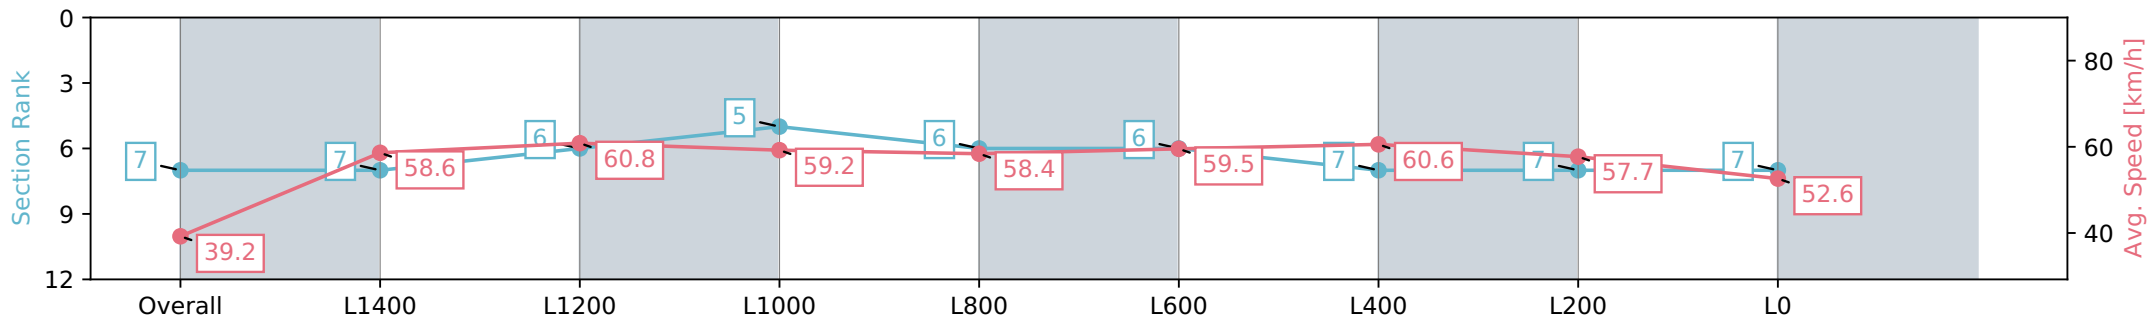

Sportsbet Gawler SA - Professional
 Race 3: Holdfast Insurance Brokers Handicap - 1700m
 06 July 2024 - 12:47PM
 Track Rating: Soft 6, Weather: Fine, Rail Position: True

Section	Overall	L1400	L1200	L1000	L800	L600	L400	L200	L0
Section Times	1:48.62 [7] (0:09.20)	1:39.42 [7] (0:12.41)	1:27.01 [6] (0:11.89)	1:15.12 [5] (0:12.17)	1:02.95 [6] (0:12.39)	0:50.56 [6] (0:12.25)	0:38.31 [7] (0:12.01)	0:26.30 [7] (0:12.60)	0:13.70 [7] (0:13.70)
Average Speed [km/h]	39.2	58.6	60.8	59.2	58.4	59.5	60.6	57.7	52.6
Top Speed [km/h]	58.4	59.5	62.7	61.9	59.0	62.8	62.7	60.0	55.3
Avg. Dist. to Rail [m]	8.3	2.3	1.9	2.1	2.5	1.8	2.5	5.2	5.6
Avg. Stride Freq. [Hz]	2.0	2.3	2.3	2.3	2.3	2.3	2.4	2.3	2.2
Avg. Stride Length [m]	5.2	7.1	7.2	7.0	7.0	7.1	7.1	7.0	6.6