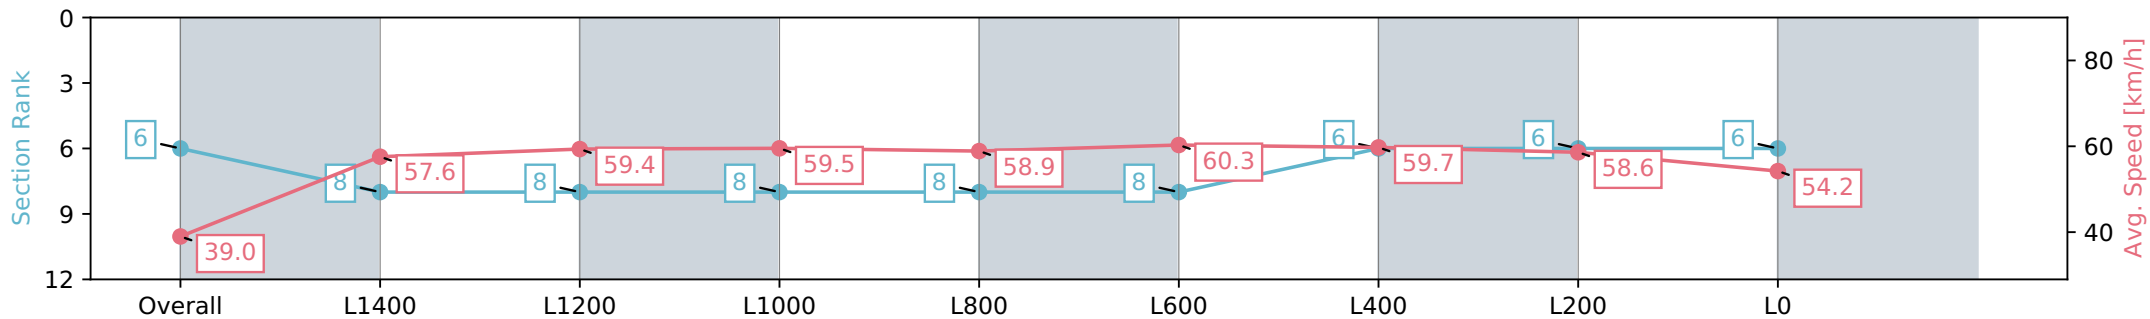

Horse/Jockey Name	ROCKBARTON ROAD/Anna Jordsjo
Finish Rank	6
Fastest Section Time (Section)	0:11.90 (L800)
Top Speed [km/h] (Section)	63.1 (L1000)
Race State	Finished

Sportsbet Gawler SA - Professional
Race 3: Holdfast Insurance Brokers Handicap - 1700m
06 July 2024 - 12:47PM
Track Rating: Soft 6, Weather: Fine, Rail Position: True

Section	Overall	L1400	L1200	L1000	L800	L600	L400	L200	L0
Section Times	1:47.89 [6] (0:09.23)	1:38.66 [8] (0:12.55)	1:26.11 [8] (0:12.21)	1:13.90 [8] (0:12.10)	1:01.80 [8] (0:12.28)	0:49.52 [8] (0:11.90)	0:37.62 [6] (0:12.01)	0:25.61 [6] (0:12.37)	0:13.24 [6] (0:13.24)
Average Speed [km/h]	39.0	57.6	59.4	59.5	58.9	60.3	59.7	58.6	54.2
Top Speed [km/h]	58.3	58.7	60.2	61.0	60.2	63.1	60.7	60.1	57.0
Avg. Dist. to Rail [m]	7.3	1.2	2.8	1.8	2.0	1.1	1.0	2.4	3.6
Avg. Stride Freq. [Hz]	2.2	2.4	2.4	2.3	2.3	2.4	2.4	2.4	2.3
Avg. Stride Length [m]	4.9	6.7	7.0	7.1	7.1	7.1	7.0	6.9	6.6

Report Created: Sat 06 July 2024 13:33:26 GMT+10 (Note: Timing is based on positional data)

- [ ] Ranking at each section and finish
- -:-:- No data available at this section
- NA No data available