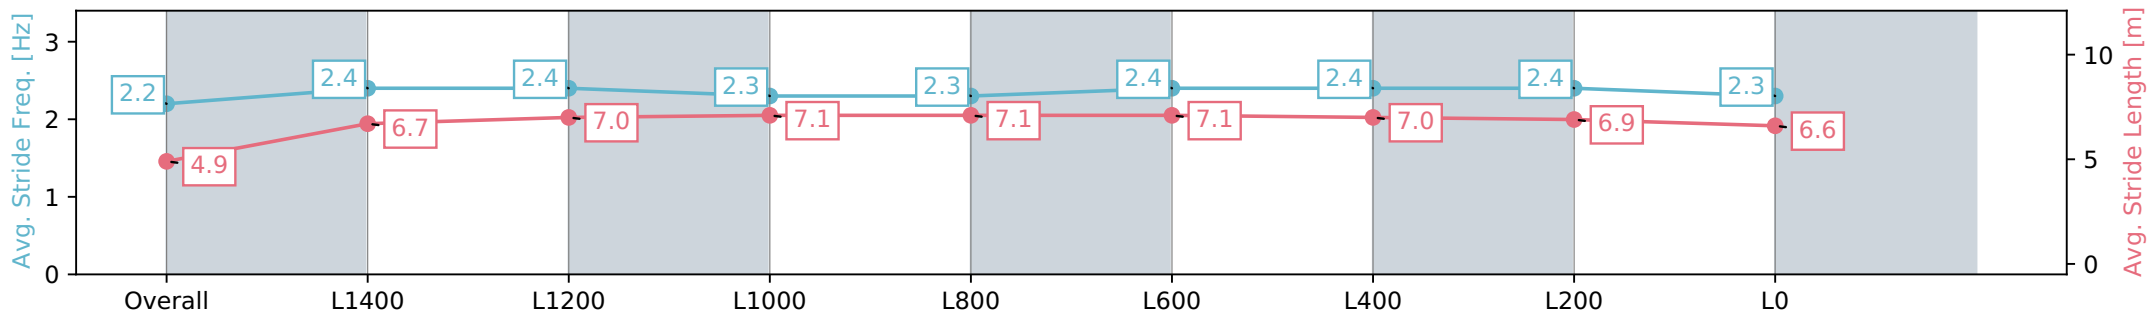

Report Created: Sat 06 July 2024 13:33:22 GMT+10 (Note: Timing is based on positional data)

- [] Ranking at each section and finish
- :-:- No data available at this section
- NA No data available

Horse/Jockey Name	ROCKBARTON ROAD/Anna Jordsjo
Finish Rank	6
Fastest Section Time (Section)	0:11.90 (L800)
Top Speed [km/h] (Section)	63.1 (L1000)
Race State	Finished

Sportsbet Gawler SA - Professional
 Race 3: Holdfast Insurance Brokers Handicap - 1700m
 06 July 2024 - 12:47PM
 Track Rating: Soft 6, Weather: Fine, Rail Position: True

Section	Overall	L1400	L1200	L1000	L800	L600	L400	L200	L0
Section Times	1:47.89 [6] (0:09.23)	1:38.66 [8] (0:12.55)	1:26.11 [8] (0:12.21)	1:13.90 [8] (0:12.10)	1:01.80 [8] (0:12.28)	0:49.52 [8] (0:11.90)	0:37.62 [6] (0:12.01)	0:25.61 [6] (0:12.37)	0:13.24 [6] (0:13.24)
Average Speed [km/h]	39.0	57.6	59.4	59.5	58.9	60.3	59.7	58.6	54.2
Top Speed [km/h]	58.3	58.7	60.2	61.0	60.2	63.1	60.7	60.1	57.0
Avg. Dist. to Rail [m]	7.3	1.2	2.8	1.8	2.0	1.1	1.0	2.4	3.6
Avg. Stride Freq. [Hz]	2.2	2.4	2.4	2.3	2.3	2.4	2.4	2.4	2.3
Avg. Stride Length [m]	4.9	6.7	7.0	7.1	7.1	7.1	7.0	6.9	6.6