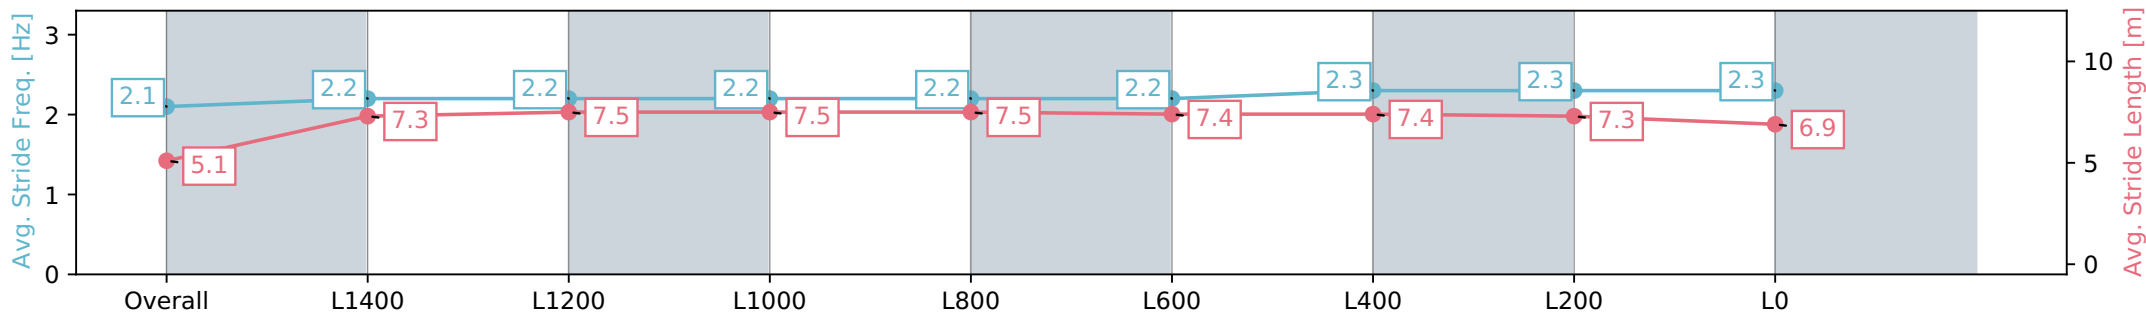

Horse/Jockey Name	LEADER'S PRIDE/Alana Livesey
Finish Rank	1
Fastest Section Time (Section)	0:11.90 (L1400)
Top Speed [km/h] (Section)	61.2 (L1600)
Race State	Finished

Sportsbet Gawler SA - Professional
Race 3: Holdfast Insurance Brokers Handicap - 1700m
06 July 2024 - 12:47PM
Track Rating: Soft 6, Weather: Fine, Rail Position: True

Section	Overall	L1400	L1200	L1000	L800	L600	L400	L200	L0
Section Times	1:46.98 [1] (0:09.18)	1:37.80 [6] (0:12.46)	1:25.34 [7] (0:11.90)	1:13.44 [6] (0:12.09)	1:01.35 [5] (0:12.39)	0:48.96 [5] (0:12.09)	0:36.87 [5] (0:12.02)	0:24.85 [5] (0:12.14)	0:12.71 [4] (0:12.71)
Average Speed [km/h]	39.4	57.5	60.6	59.6	58.4	59.4	60.1	59.5	56.4
Top Speed [km/h]	56.6	59.3	61.2	61.1	59.6	60.6	61.1	60.6	59.1
Avg. Dist. to Rail [m]	3.6	0.5	0.6	0.7	1.5	0.6	0.4	2.2	4.5
Avg. Stride Freq. [Hz]	2.1	2.2	2.2	2.2	2.2	2.2	2.3	2.3	2.3
Avg. Stride Length [m]	5.1	7.3	7.5	7.5	7.5	7.4	7.4	7.3	6.9

Report Created: Sat 06 July 2024 13:33:08 GMT+10 (Note: Timing is based on positional data)

- [ ] Ranking at each section and finish
- -:-:- No data available at this section
- NA No data available