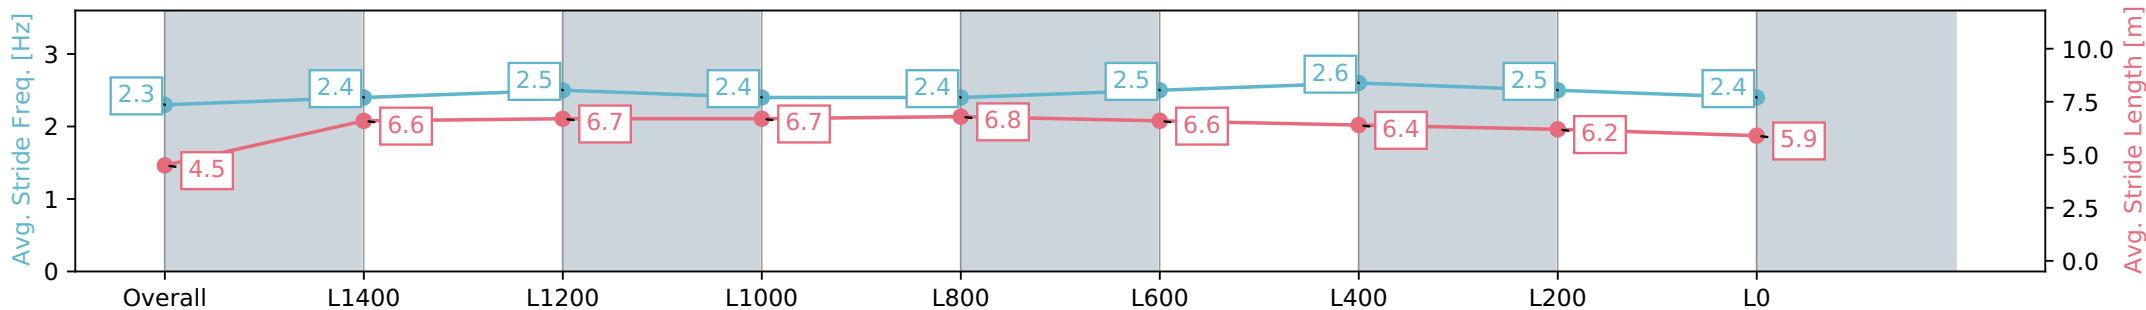

Horse/Jockey Name	VEGAS DESTINY/Jade Doyle
Finish Rank	9
Fastest Section Time (Section)	0:12.10 (L600)
Top Speed [km/h] (Section)	60.5 (L1600)
Race State	Finished

Sportsbet Gawler SA - Professional
Race 3: Holdfast Insurance Brokers Handicap - 1700m
06 July 2024 - 12:47PM
Track Rating: Soft 6, Weather: Fine, Rail Position: True

Section	Overall	L1400	L1200	L1000	L800	L600	L400	L200	L0
Section Times	1:50.14 [9] (0:09.33)	1:40.81 [9] (0:12.64)	1:28.17 [9] (0:12.14)	1:16.03 [9] (0:12.12)	1:03.91 [9] (0:12.27)	0:51.64 [9] (0:12.32)	0:39.32 [8] (0:12.10)	0:27.22 [9] (0:12.95)	0:14.27 [9] (0:14.27)
Average Speed [km/h]	38.8	57.5	59.1	59.6	58.7	58.6	59.6	55.7	50.5
Top Speed [km/h]	55.9	59.0	60.5	60.5	59.8	60.5	60.5	58.2	52.5
Avg. Dist. to Rail [m]	9.3	1.8	0.7	1.2	1.3	0.7	0.4	0.4	0.4
Avg. Stride Freq. [Hz]	2.3	2.4	2.5	2.4	2.4	2.5	2.6	2.5	2.4
Avg. Stride Length [m]	4.5	6.6	6.7	6.7	6.8	6.6	6.4	6.2	5.9

Report Created: Sat 06 July 2024 13:33:38 GMT+10 (Note: Timing is based on positional data)

- [ ] Ranking at each section and finish
- -:-:- No data available at this section
- NA No data available