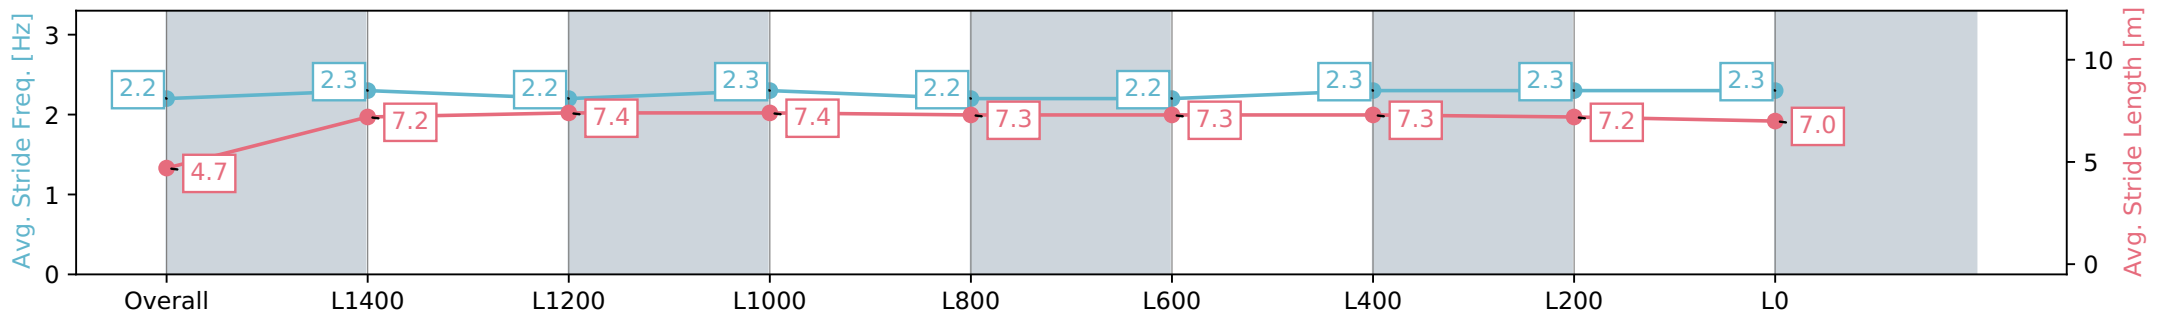

Horse/Jockey Name	SHAKESPEARE/Stacey Metcalfe
Finish Rank	1
Fastest Section Time (Section)	0:11.95 (L1200)
Top Speed [km/h] (Section)	61.3 (L1600)
Race State	Finished

Sportsbet Gawler SA - Professional
Race 2: LJ Hooker Gawler/Barossa Handicap - 1700m

06 July 2024 - 12:12PM

Track Rating: Soft 6, Weather: Fine, Rail Position: True

Section	Overall	L1400	L1200	L1000	L800	L600	L400	L200	L0
Section Times	1:46.66 [1] (0:09.19)	1:37.47 [6] (0:12.43)	1:25.04 [7] (0:11.98)	1:13.06 [7] (0:11.95)	1:01.11 [6] (0:12.46)	0:48.65 [7] (0:12.14)	0:36.51 [5] (0:12.15)	0:24.36 [5] (0:12.14)	0:12.22 [5] (0:12.22)
Average Speed [km/h]	39.4	58.5	59.8	60.2	57.6	58.7	59.4	59.4	58.9
Top Speed [km/h]	55.7	60.0	61.3	61.3	58.8	59.5	60.0	59.9	59.7
Avg. Dist. to Rail [m]	10.9	1.9	0.6	1.2	1.0	1.5	0.6	0.8	2.8
Avg. Stride Freq. [Hz]	2.2	2.3	2.2	2.3	2.2	2.2	2.3	2.3	2.3
Avg. Stride Length [m]	4.7	7.2	7.4	7.4	7.3	7.3	7.3	7.2	7.0