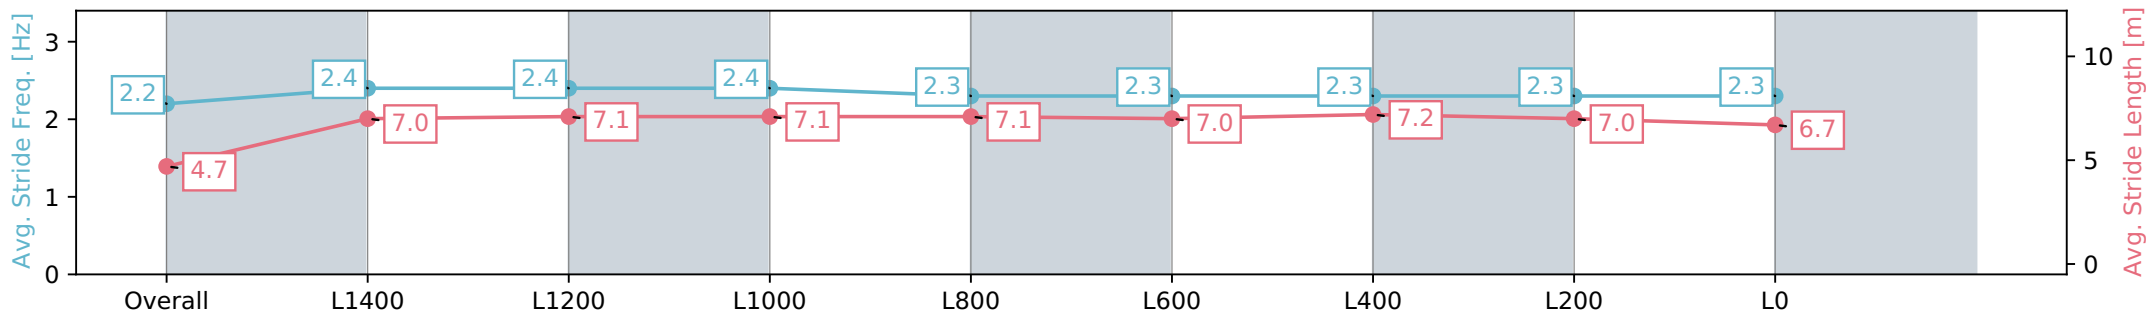

Sportsbet Gawler SA - Professional
 Race 2: LJ Hooker Gawler/Barossa Handicap - 1700m
 06 July 2024 - 12:12PM
 Track Rating: Soft 6, Weather: Fine, Rail Position: True

Section	Overall	L1400	L1200	L1000	L800	L600	L400	L200	L0
Section Times	1:47.20 [4] (0:09.01)	1:38.19 [4] (0:12.16)	1:26.03 [3] (0:11.69)	1:14.34 [1] (0:12.09)	1:02.25 [2] (0:12.50)	0:49.75 [2] (0:12.30)	0:37.45 [2] (0:12.08)	0:25.37 [1] (0:12.40)	0:12.97 [1] (0:12.97)
Average Speed [km/h]	39.9	59.8	61.5	59.6	57.9	59.3	60.1	58.3	55.5
Top Speed [km/h]	58.6	60.4	62.0	61.9	58.3	60.3	60.5	59.7	56.9
Avg. Dist. to Rail [m]	7.1	1.3	0.8	0.9	1.8	1.8	1.5	2.6	4.6
Avg. Stride Freq. [Hz]	2.2	2.3	2.3	2.3	2.2	2.3	2.3	2.3	2.2
Avg. Stride Length [m]	4.7	7.1	7.3	7.3	7.3	7.3	7.3	7.2	7.0

Report Created: Sat 06 July 2024 12:55:04 GMT+10 (Note: Timing is based on positional data)

- [] Ranking at each section and finish
- :-:- No data available at this section
- NA No data available

Horse/Jockey Name	ASPEN COLORADO/Kayla Crowther
Finish Rank	5
Fastest Section Time (Section)	0:11.89 (L1400)
Top Speed [km/h] (Section)	61.6 (L1600)
Race State	Finished

Sportsbet Gawler SA - Professional
 Race 2: LJ Hooker Gawler/Barossa Handicap - 1700m
 06 July 2024 - 12:12PM
 Track Rating: Soft 6, Weather: Fine, Rail Position: True

Section	Overall	L1400	L1200	L1000	L800	L600	L400	L200	L0
Section Times	1:47.45 [5] (0:09.27)	1:38.18 [7] (0:12.01)	1:26.17 [4] (0:11.89)	1:14.28 [4] (0:11.97)	1:02.31 [3] (0:12.38)	0:49.93 [3] (0:12.37)	0:37.56 [3] (0:12.19)	0:25.37 [3] (0:12.38)	0:12.99 [6] (0:12.99)
Average Speed [km/h]	38.9	59.6	60.4	59.9	58.2	58.6	59.8	58.6	55.5
Top Speed [km/h]	57.9	61.0	61.6	60.5	59.4	60.8	60.8	59.7	57.2
Avg. Dist. to Rail [m]	7.4	1.2	1.1	1.5	1.1	1.6	2.8	3.5	6.8
Avg. Stride Freq. [Hz]	2.2	2.4	2.4	2.4	2.3	2.3	2.3	2.3	2.3
Avg. Stride Length [m]	4.7	7.0	7.1	7.1	7.1	7.0	7.2	7.0	6.7