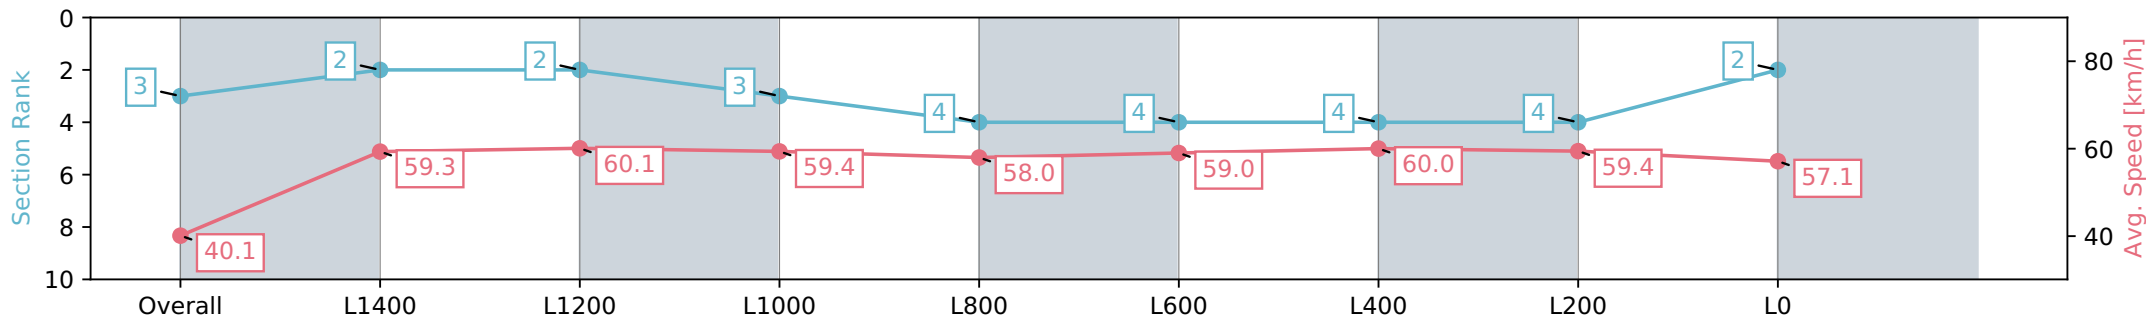

Sportsbet Gawler SA - Professional
 Race 2: LJ Hooker Gawler/Barossa Handicap - 1700m
 06 July 2024 - 12:12PM
 Track Rating: Soft 6, Weather: Fine, Rail Position: True

Section	Overall	L1400	L1200	L1000	L800	L600	L400	L200	L0
Section Times	1:46.93 [3] (0:08.98)	1:37.95 [2] (0:12.13)	1:25.82 [2] (0:11.99)	1:13.83 [3] (0:12.11)	1:01.72 [4] (0:12.43)	0:49.29 [4] (0:12.31)	0:36.98 [4] (0:12.16)	0:24.82 [4] (0:12.22)	0:12.60 [2] (0:12.60)
Average Speed [km/h]	40.1	59.3	60.1	59.4	58.0	59.0	60.0	59.4	57.1
Top Speed [km/h]	57.5	60.5	61.0	60.4	58.8	60.5	60.9	61.6	58.7
Avg. Dist. to Rail [m]	5.2	0.6	0.5	0.3	0.5	1.6	3.3	3.7	6.0
Avg. Stride Freq. [Hz]	2.0	2.3	2.3	2.2	2.2	2.2	2.2	2.2	2.3
Avg. Stride Length [m]	5.3	7.2	7.4	7.4	7.4	7.4	7.5	7.3	7.0