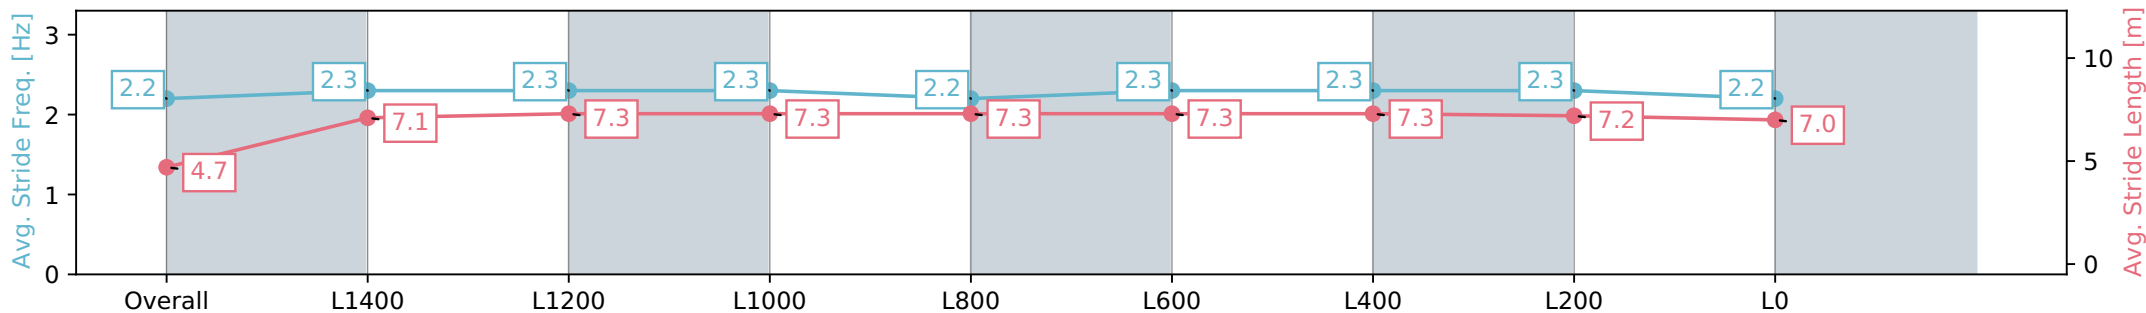

Sportsbet Gawler SA - Professional
 Race 2: LJ Hooker Gawler/Barossa Handicap - 1700m
 06 July 2024 - 12:12PM
 Track Rating: Soft 6, Weather: Fine, Rail Position: True

Section	Overall	L1400	L1200	L1000	L800	L600	L400	L200	L0
Section Times	1:46.93 [3] (0:08.98)	1:37.95 [2] (0:12.13)	1:25.82 [2] (0:11.99)	1:13.83 [3] (0:12.11)	1:01.72 [4] (0:12.43)	0:49.29 [4] (0:12.31)	0:36.98 [4] (0:12.16)	0:24.82 [4] (0:12.22)	0:12.60 [2] (0:12.60)
Average Speed [km/h]	40.1	59.3	60.1	59.4	58.0	59.0	60.0	59.4	57.1
Top Speed [km/h]	57.5	60.5	61.0	60.4	58.8	60.5	60.9	61.6	58.7
Avg. Dist. to Rail [m]	5.2	0.6	0.5	0.3	0.5	1.6	3.3	3.7	6.0
Avg. Stride Freq. [Hz]	2.0	2.3	2.3	2.2	2.2	2.2	2.2	2.2	2.3
Avg. Stride Length [m]	5.3	7.2	7.4	7.4	7.4	7.4	7.5	7.3	7.0

Report Created: Sat 06 July 2024 12:55:01 GMT+10 (Note: Timing is based on positional data)

- [] Ranking at each section and finish
- :-:- No data available at this section
- NA No data available

Horse/Jockey Name	THRILL KILL/Margaret Collett
Finish Rank	4
Fastest Section Time (Section)	0:11.69 (L1400)
Top Speed [km/h] (Section)	62.0 (L1600)
Race State	Finished

Sportsbet Gawler SA - Professional
 Race 2: LJ Hooker Gawler/Barossa Handicap - 1700m
 06 July 2024 - 12:12PM
 Track Rating: Soft 6, Weather: Fine, Rail Position: True

Section	Overall	L1400	L1200	L1000	L800	L600	L400	L200	L0
Section Times	1:47.20 [4] (0:09.01)	1:38.19 [4] (0:12.16)	1:26.03 [3] (0:11.69)	1:14.34 [1] (0:12.09)	1:02.25 [2] (0:12.50)	0:49.75 [2] (0:12.30)	0:37.45 [2] (0:12.08)	0:25.37 [1] (0:12.40)	0:12.97 [1] (0:12.97)
Average Speed [km/h]	39.9	59.8	61.5	59.6	57.9	59.3	60.1	58.3	55.5
Top Speed [km/h]	58.6	60.4	62.0	61.9	58.3	60.3	60.5	59.7	56.9
Avg. Dist. to Rail [m]	7.1	1.3	0.8	0.9	1.8	1.8	1.5	2.6	4.6
Avg. Stride Freq. [Hz]	2.2	2.3	2.3	2.3	2.2	2.3	2.3	2.3	2.2
Avg. Stride Length [m]	4.7	7.1	7.3	7.3	7.3	7.3	7.3	7.2	7.0