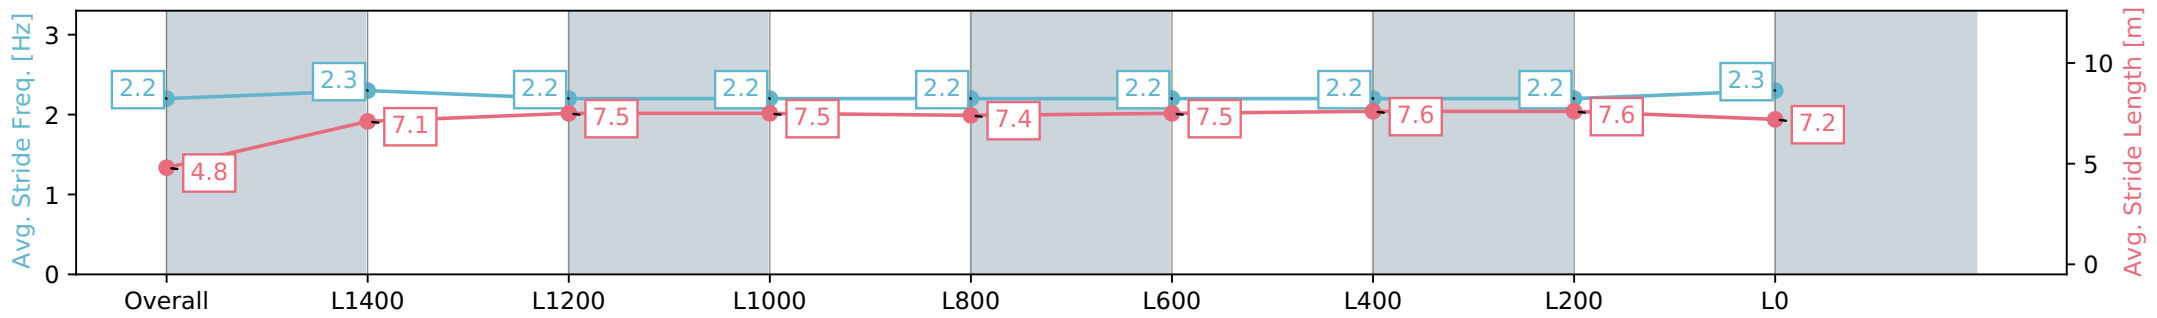

06 July 2024 - 12:12PM

Track Rating: Soft 6, Weather: Fine, Rail Position: True

Section	Overall	L1400	L1200	L1000	L800	L600	L400	L200	L0
Section Times	1:46.66 [1] (0:09.19)	1:37.47 [6] (0:12.43)	1:25.04 [7] (0:11.98)	1:13.06 [7] (0:11.95)	1:01.11 [6] (0:12.46)	0:48.65 [7] (0:12.14)	0:36.51 [5] (0:12.15)	0:24.36 [5] (0:12.14)	0:12.22 [5] (0:12.22)
Average Speed [km/h]	39.4	58.5	59.8	60.2	57.6	58.7	59.4	59.4	58.9
Top Speed [km/h]	55.7	60.0	61.3	61.3	58.8	59.5	60.0	59.9	59.7
Avg. Dist. to Rail [m]	10.9	1.9	0.6	1.2	1.0	1.5	0.6	0.8	2.8
Avg. Stride Freq. [Hz]	2.2	2.3	2.2	2.3	2.2	2.2	2.3	2.3	2.3
Avg. Stride Length [m]	4.7	7.2	7.4	7.4	7.3	7.3	7.3	7.2	7.0

Sportsbet Gawler SA - Professional
 Race 2: LJ Hooker Gawler/Barossa Handicap - 1700m
 06 July 2024 - 12:12PM
 Track Rating: Soft 6, Weather: Fine, Rail Position: True

Section	Overall	L1400	L1200	L1000	L800	L600	L400	L200	L0
Section Times	1:46.66 [2] (0:09.01)	1:37.65 [4] (0:12.34)	1:25.31 [5] (0:12.01)	1:13.30 [5] (0:12.14)	1:01.16 [5] (0:12.46)	0:48.70 [6] (0:12.42)	0:36.28 [7] (0:12.05)	0:24.23 [7] (0:11.95)	0:12.28 [4] (0:12.28)
Average Speed [km/h]	40.1	59.0	60.3	59.4	57.9	59.0	60.5	60.7	58.8
Top Speed [km/h]	56.5	61.3	61.0	60.5	59.4	60.4	61.7	62.0	60.0
Avg. Dist. to Rail [m]	9.6	2.5	1.7	1.0	1.2	3.0	2.8	5.2	8.7
Avg. Stride Freq. [Hz]	2.2	2.3	2.2	2.2	2.2	2.2	2.2	2.2	2.3
Avg. Stride Length [m]	4.8	7.1	7.5	7.5	7.4	7.5	7.6	7.6	7.2