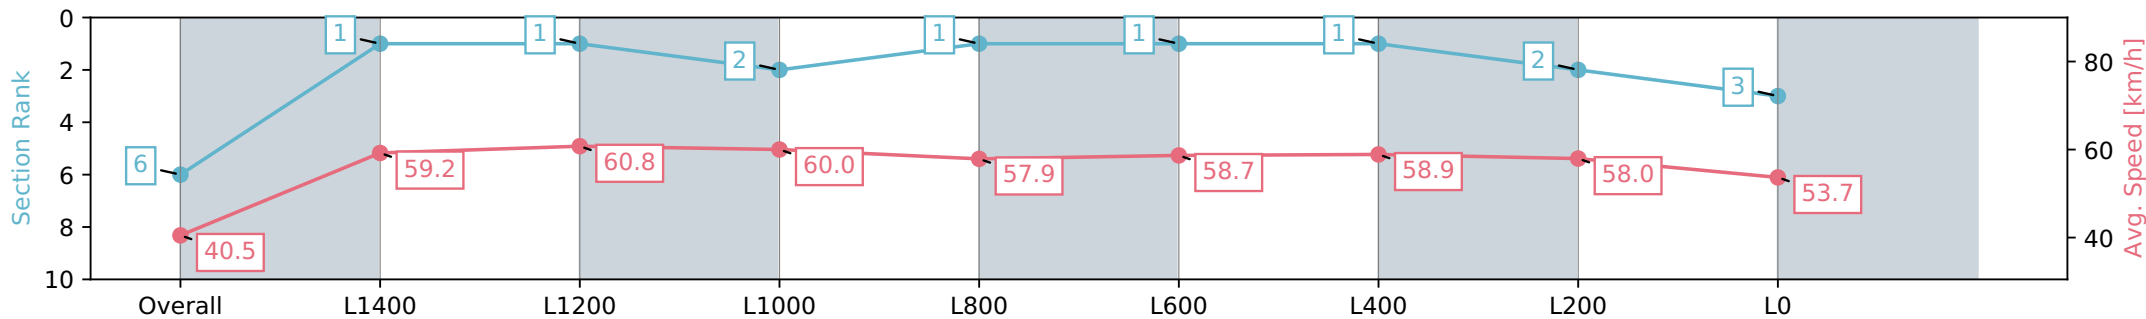

Sportsbet Gawler SA - Professional
 Race 2: LJ Hooker Gawler/Barossa Handicap - 1700m
 06 July 2024 - 12:12PM
 Track Rating: Soft 6, Weather: Fine, Rail Position: True

Section	Overall	L1400	L1200	L1000	L800	L600	L400	L200	L0
Section Times	1:47.75 [6] (0:08.93)	1:38.82 [1] (0:12.08)	1:26.74 [1] (0:11.86)	1:14.88 [2] (0:12.00)	1:02.88 [1] (0:12.41)	0:50.47 [1] (0:12.28)	0:38.19 [1] (0:12.30)	0:25.89 [2] (0:12.51)	0:13.38 [3] (0:13.38)
Average Speed [km/h]	40.5	59.2	60.8	60.0	57.9	58.7	58.9	58.0	53.7
Top Speed [km/h]	57.9	60.3	62.2	62.0	58.6	59.8	59.9	59.8	55.5
Avg. Dist. to Rail [m]	4.4	0.9	0.4	0.9	0.9	0.8	1.9	2.6	4.1
Avg. Stride Freq. [Hz]	2.2	2.3	2.3	2.3	2.2	2.3	2.3	2.3	2.3
Avg. Stride Length [m]	4.9	7.1	7.3	7.2	7.2	7.3	7.1	6.9	6.6