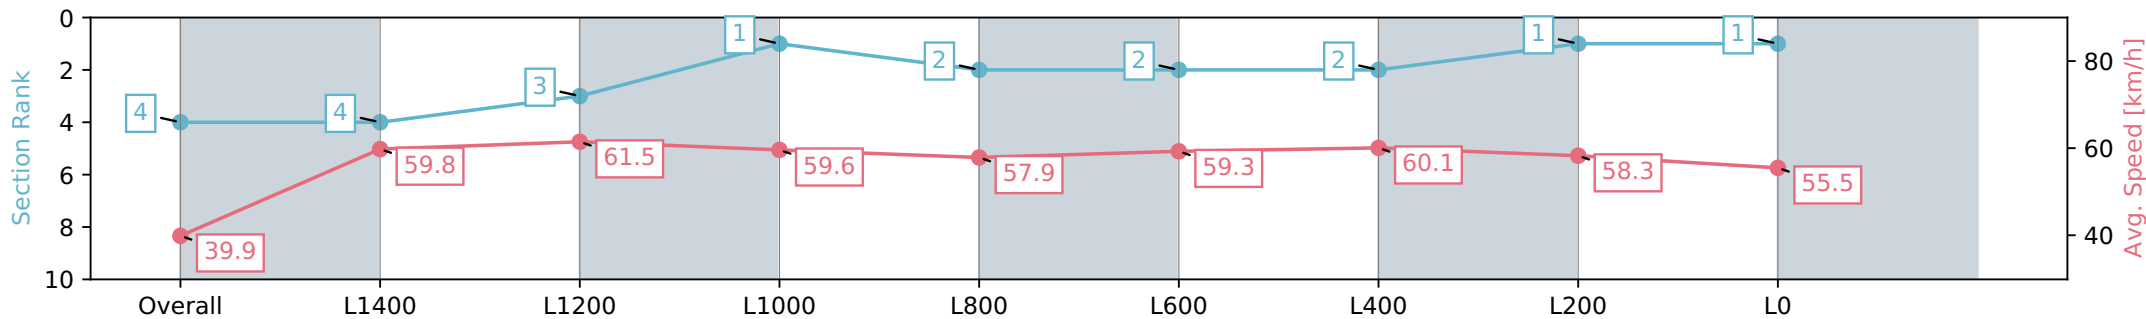

Sportsbet Gawler SA - Professional
 Race 2: LJ Hooker Gawler/Barossa Handicap - 1700m
 06 July 2024 - 12:12PM
 Track Rating: Soft 6, Weather: Fine, Rail Position: True

Section	Overall	L1400	L1200	L1000	L800	L600	L400	L200	L0
Section Times	1:47.20 [4] (0:09.01)	1:38.19 [4] (0:12.16)	1:26.03 [3] (0:11.69)	1:14.34 [1] (0:12.09)	1:02.25 [2] (0:12.50)	0:49.75 [2] (0:12.30)	0:37.45 [2] (0:12.08)	0:25.37 [1] (0:12.40)	0:12.97 [1] (0:12.97)
Average Speed [km/h]	39.9	59.8	61.5	59.6	57.9	59.3	60.1	58.3	55.5
Top Speed [km/h]	58.6	60.4	62.0	61.9	58.3	60.3	60.5	59.7	56.9
Avg. Dist. to Rail [m]	7.1	1.3	0.8	0.9	1.8	1.8	1.5	2.6	4.6
Avg. Stride Freq. [Hz]	2.2	2.3	2.3	2.3	2.2	2.3	2.3	2.3	2.2
Avg. Stride Length [m]	4.7	7.1	7.3	7.3	7.3	7.3	7.3	7.2	7.0