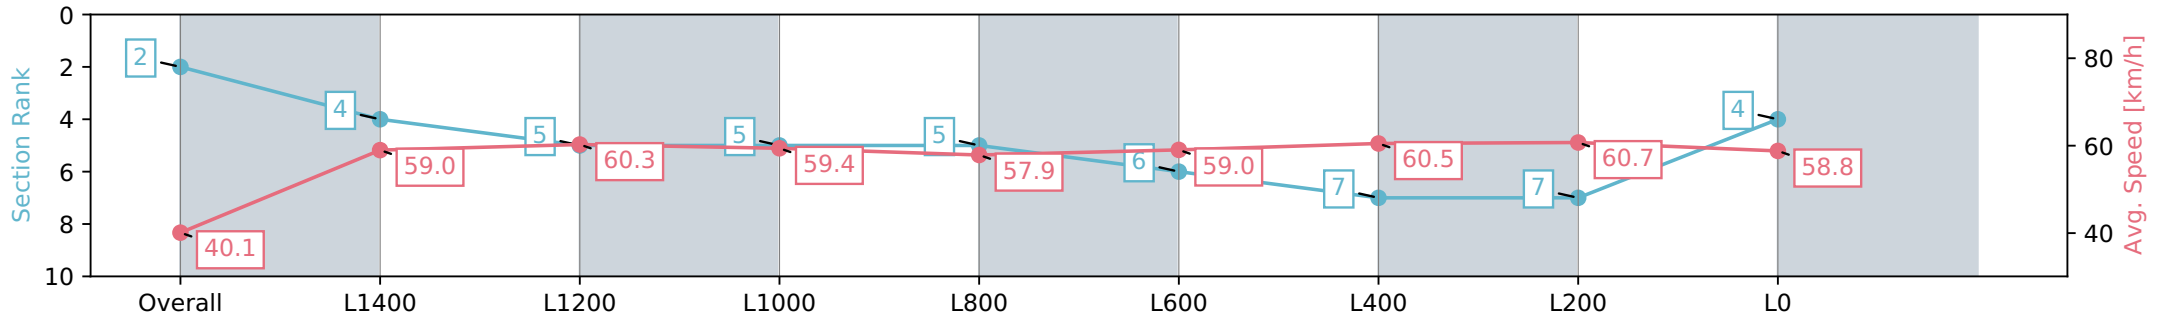

06 July 2024 - 12:12PM

Track Rating: Soft 6, Weather: Fine, Rail Position: True

Section	Overall	L1400	L1200	L1000	L800	L600	L400	L200	L0
Section Times	1:46.66 [1] (0:09.19)	1:37.47 [6] (0:12.43)	1:25.04 [7] (0:11.98)	1:13.06 [7] (0:11.95)	1:01.11 [6] (0:12.46)	0:48.65 [7] (0:12.14)	0:36.51 [5] (0:12.15)	0:24.36 [5] (0:12.14)	0:12.22 [5] (0:12.22)
Average Speed [km/h]	39.4	58.5	59.8	60.2	57.6	58.7	59.4	59.4	58.9
Top Speed [km/h]	55.7	60.0	61.3	61.3	58.8	59.5	60.0	59.9	59.7
Avg. Dist. to Rail [m]	10.9	1.9	0.6	1.2	1.0	1.5	0.6	0.8	2.8
Avg. Stride Freq. [Hz]	2.2	2.3	2.2	2.3	2.2	2.2	2.3	2.3	2.3
Avg. Stride Length [m]	4.7	7.2	7.4	7.4	7.3	7.3	7.3	7.2	7.0

Sportsbet Gawler SA - Professional
 Race 2: LJ Hooker Gawler/Barossa Handicap - 1700m
 06 July 2024 - 12:12PM
 Track Rating: Soft 6, Weather: Fine, Rail Position: True

Section	Overall	L1400	L1200	L1000	L800	L600	L400	L200	L0
Section Times	1:46.66 [2] (0:09.01)	1:37.65 [4] (0:12.34)	1:25.31 [5] (0:12.01)	1:13.30 [5] (0:12.14)	1:01.16 [5] (0:12.46)	0:48.70 [6] (0:12.42)	0:36.28 [7] (0:12.05)	0:24.23 [7] (0:11.95)	0:12.28 [4] (0:12.28)
Average Speed [km/h]	40.1	59.0	60.3	59.4	57.9	59.0	60.5	60.7	58.8
Top Speed [km/h]	56.5	61.3	61.0	60.5	59.4	60.4	61.7	62.0	60.0
Avg. Dist. to Rail [m]	9.6	2.5	1.7	1.0	1.2	3.0	2.8	5.2	8.7
Avg. Stride Freq. [Hz]	2.2	2.3	2.2	2.2	2.2	2.2	2.2	2.2	2.3
Avg. Stride Length [m]	4.8	7.1	7.5	7.5	7.4	7.5	7.6	7.6	7.2