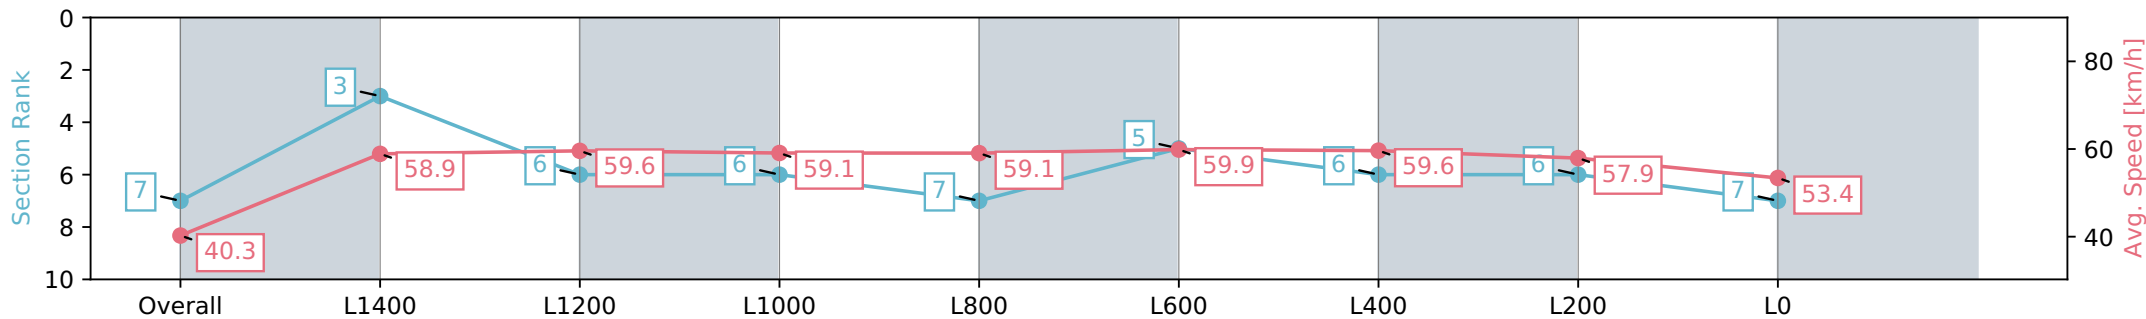

Sportsbet Gawler SA - Professional
 Race 2: LJ Hooker Gawler/Barossa Handicap - 1700m
 06 July 2024 - 12:12PM
 Track Rating: Soft 6, Weather: Fine, Rail Position: True

Section	Overall	L1400	L1200	L1000	L800	L600	L400	L200	L0
Section Times	1:47.75 [6] (0:08.93)	1:38.82 [1] (0:12.08)	1:26.74 [1] (0:11.86)	1:14.88 [2] (0:12.00)	1:02.88 [1] (0:12.41)	0:50.47 [1] (0:12.28)	0:38.19 [1] (0:12.30)	0:25.89 [2] (0:12.51)	0:13.38 [3] (0:13.38)
Average Speed [km/h]	40.5	59.2	60.8	60.0	57.9	58.7	58.9	58.0	53.7
Top Speed [km/h]	57.9	60.3	62.2	62.0	58.6	59.8	59.9	59.8	55.5
Avg. Dist. to Rail [m]	4.4	0.9	0.4	0.9	0.9	0.8	1.9	2.6	4.1
Avg. Stride Freq. [Hz]	2.2	2.3	2.3	2.3	2.2	2.3	2.3	2.3	2.3
Avg. Stride Length [m]	4.9	7.1	7.3	7.2	7.2	7.3	7.1	6.9	6.6

Report Created: Sat 06 July 2024 12:55:12 GMT+10 (Note: Timing is based on positional data)

- [] Ranking at each section and finish
- :-:- No data available at this section
- NA No data available

Horse/Jockey Name	TEST THE LAW/Jacob Opperman
Finish Rank	7
Fastest Section Time (Section)	0:12.13 (L1400)
Top Speed [km/h] (Section)	61.7 (L1600)
Race State	Finished

Sportsbet Gawler SA - Professional
 Race 2: LJ Hooker Gawler/Barossa Handicap - 1700m
 06 July 2024 - 12:12PM
 Track Rating: Soft 6, Weather: Fine, Rail Position: True

Section	Overall	L1400	L1200	L1000	L800	L600	L400	L200	L0
Section Times	1:48.41 [7] (0:08.99)	1:39.42 [3] (0:12.38)	1:27.04 [6] (0:12.13)	1:14.91 [6] (0:12.20)	1:02.71 [7] (0:12.22)	0:50.49 [5] (0:12.27)	0:38.22 [6] (0:12.19)	0:26.03 [6] (0:12.54)	0:13.49 [7] (0:13.49)
Average Speed [km/h]	40.3	58.9	59.6	59.1	59.1	59.9	59.6	57.9	53.4
Top Speed [km/h]	58.0	60.8	61.7	59.9	60.5	60.6	61.2	59.4	56.0
Avg. Dist. to Rail [m]	9.8	2.9	1.3	1.0	1.8	2.6	2.8	4.2	5.6
Avg. Stride Freq. [Hz]	2.2	2.5	2.4	2.4	2.4	2.4	2.4	2.4	2.3
Avg. Stride Length [m]	4.8	6.7	6.9	6.9	6.9	6.9	6.8	6.7	6.4