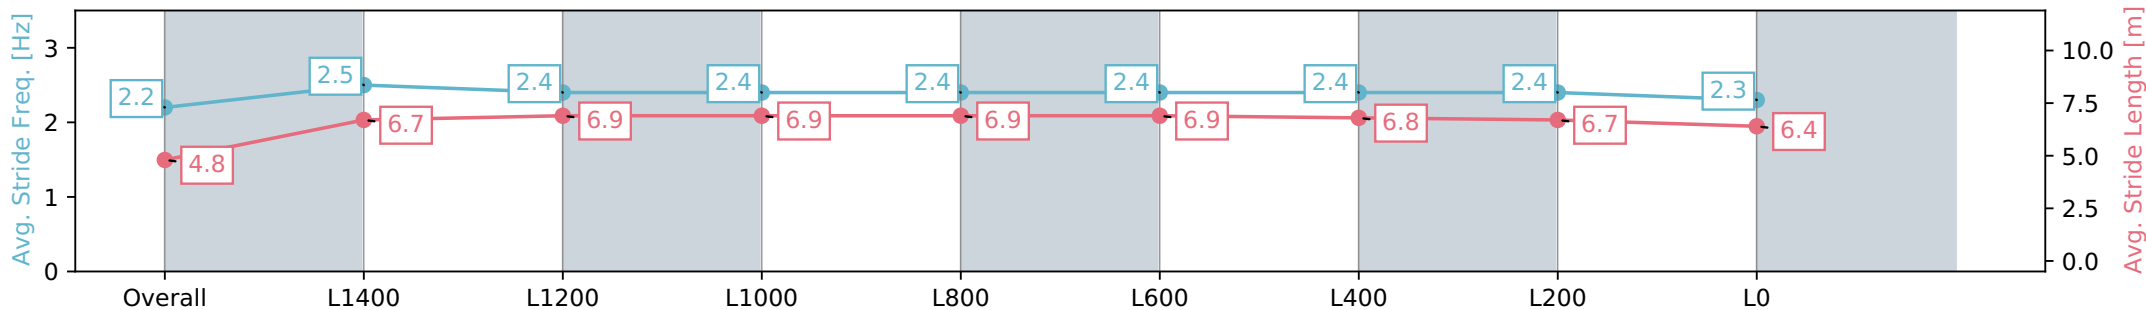

Sportsbet Gawler SA - Professional
 Race 2: LJ Hooker Gawler/Barossa Handicap - 1700m
 06 July 2024 - 12:12PM
 Track Rating: Soft 6, Weather: Fine, Rail Position: True

Section	Overall	L1400	L1200	L1000	L800	L600	L400	L200	L0
Section Times	1:47.75 [6] (0:08.93)	1:38.82 [1] (0:12.08)	1:26.74 [1] (0:11.86)	1:14.88 [2] (0:12.00)	1:02.88 [1] (0:12.41)	0:50.47 [1] (0:12.28)	0:38.19 [1] (0:12.30)	0:25.89 [2] (0:12.51)	0:13.38 [3] (0:13.38)
Average Speed [km/h]	40.5	59.2	60.8	60.0	57.9	58.7	58.9	58.0	53.7
Top Speed [km/h]	57.9	60.3	62.2	62.0	58.6	59.8	59.9	59.8	55.5
Avg. Dist. to Rail [m]	4.4	0.9	0.4	0.9	0.9	0.8	1.9	2.6	4.1
Avg. Stride Freq. [Hz]	2.2	2.3	2.3	2.3	2.2	2.3	2.3	2.3	2.3
Avg. Stride Length [m]	4.9	7.1	7.3	7.2	7.2	7.3	7.1	6.9	6.6

Report Created: Sat 06 July 2024 12:55:12 GMT+10 (Note: Timing is based on positional data)

- [] Ranking at each section and finish
- :-:- No data available at this section
- NA No data available

Horse/Jockey Name	TEST THE LAW/Jacob Opperman
Finish Rank	7
Fastest Section Time (Section)	0:12.13 (L1400)
Top Speed [km/h] (Section)	61.7 (L1600)
Race State	Finished

Sportsbet Gawler SA - Professional
 Race 2: LJ Hooker Gawler/Barossa Handicap - 1700m
 06 July 2024 - 12:12PM
 Track Rating: Soft 6, Weather: Fine, Rail Position: True

Section	Overall	L1400	L1200	L1000	L800	L600	L400	L200	L0
Section Times	1:48.41 [7] (0:08.99)	1:39.42 [3] (0:12.38)	1:27.04 [6] (0:12.13)	1:14.91 [6] (0:12.20)	1:02.71 [7] (0:12.22)	0:50.49 [5] (0:12.27)	0:38.22 [6] (0:12.19)	0:26.03 [6] (0:12.54)	0:13.49 [7] (0:13.49)
Average Speed [km/h]	40.3	58.9	59.6	59.1	59.1	59.9	59.6	57.9	53.4
Top Speed [km/h]	58.0	60.8	61.7	59.9	60.5	60.6	61.2	59.4	56.0
Avg. Dist. to Rail [m]	9.8	2.9	1.3	1.0	1.8	2.6	2.8	4.2	5.6
Avg. Stride Freq. [Hz]	2.2	2.5	2.4	2.4	2.4	2.4	2.4	2.4	2.3
Avg. Stride Length [m]	4.8	6.7	6.9	6.9	6.9	6.9	6.8	6.7	6.4