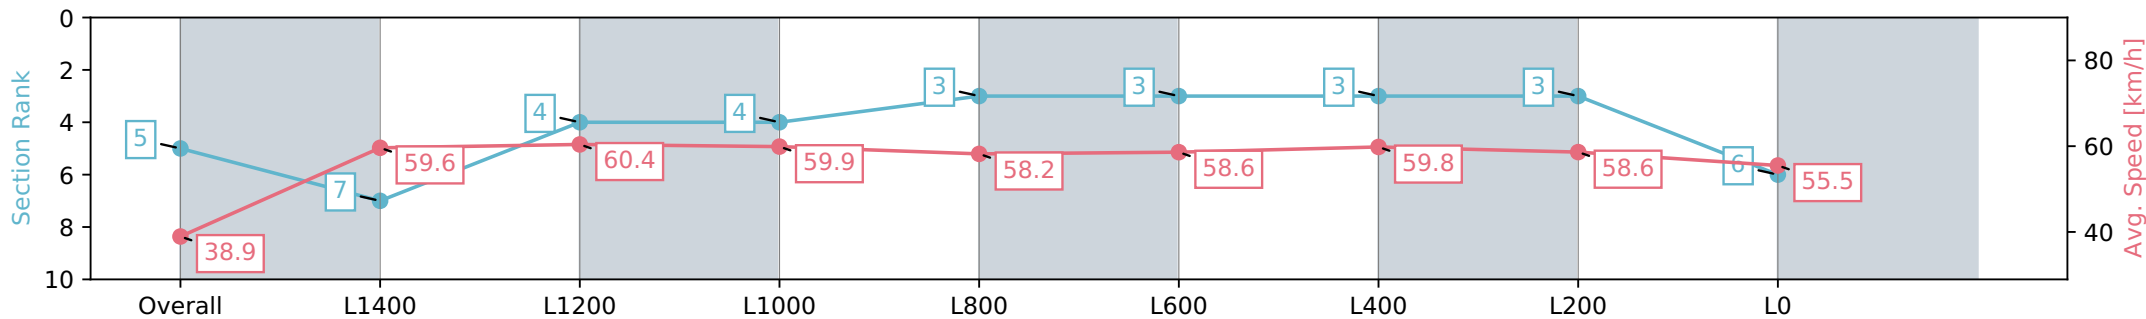

Sportsbet Gawler SA - Professional
 Race 2: LJ Hooker Gawler/Barossa Handicap - 1700m
 06 July 2024 - 12:12PM
 Track Rating: Soft 6, Weather: Fine, Rail Position: True

Section	Overall	L1400	L1200	L1000	L800	L600	L400	L200	L0
Section Times	1:47.45 [5] (0:09.27)	1:38.18 [7] (0:12.01)	1:26.17 [4] (0:11.89)	1:14.28 [4] (0:11.97)	1:02.31 [3] (0:12.38)	0:49.93 [3] (0:12.37)	0:37.56 [3] (0:12.19)	0:25.37 [3] (0:12.38)	0:12.99 [6] (0:12.99)
Average Speed [km/h]	38.9	59.6	60.4	59.9	58.2	58.6	59.8	58.6	55.5
Top Speed [km/h]	57.9	61.0	61.6	60.5	59.4	60.8	60.8	59.7	57.2
Avg. Dist. to Rail [m]	7.4	1.2	1.1	1.5	1.1	1.6	2.8	3.5	6.8
Avg. Stride Freq. [Hz]	2.2	2.4	2.4	2.4	2.3	2.3	2.3	2.3	2.3
Avg. Stride Length [m]	4.7	7.0	7.1	7.1	7.1	7.0	7.2	7.0	6.7