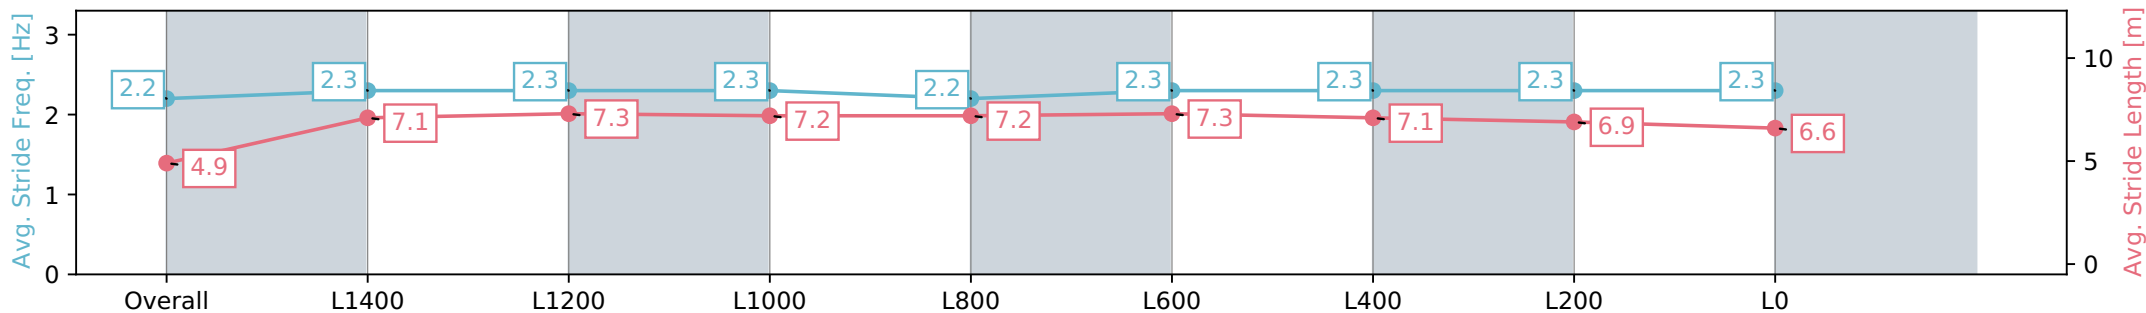

Sportsbet Gawler SA - Professional
 Race 2: LJ Hooker Gawler/Barossa Handicap - 1700m
 06 July 2024 - 12:12PM
 Track Rating: Soft 6, Weather: Fine, Rail Position: True

Section	Overall	L1400	L1200	L1000	L800	L600	L400	L200	L0
Section Times	1:47.45 [5] (0:09.27)	1:38.18 [7] (0:12.01)	1:26.17 [4] (0:11.89)	1:14.28 [4] (0:11.97)	1:02.31 [3] (0:12.38)	0:49.93 [3] (0:12.37)	0:37.56 [3] (0:12.19)	0:25.37 [3] (0:12.38)	0:12.99 [6] (0:12.99)
Average Speed [km/h]	38.9	59.6	60.4	59.9	58.2	58.6	59.8	58.6	55.5
Top Speed [km/h]	57.9	61.0	61.6	60.5	59.4	60.8	60.8	59.7	57.2
Avg. Dist. to Rail [m]	7.4	1.2	1.1	1.5	1.1	1.6	2.8	3.5	6.8
Avg. Stride Freq. [Hz]	2.2	2.4	2.4	2.4	2.3	2.3	2.3	2.3	2.3
Avg. Stride Length [m]	4.7	7.0	7.1	7.1	7.1	7.0	7.2	7.0	6.7

Report Created: Sat 06 July 2024 12:55:08 GMT+10 (Note: Timing is based on positional data)

- [] Ranking at each section and finish
- :-:- No data available at this section
- NA No data available

Horse/Jockey Name	EXALTED FIRE/Rochelle Milnes
Finish Rank	6
Fastest Section Time (Section)	0:11.86 (L1400)
Top Speed [km/h] (Section)	62.2 (L1600)
Race State	Finished

Sportsbet Gawler SA - Professional
 Race 2: LJ Hooker Gawler/Barossa Handicap - 1700m
 06 July 2024 - 12:12PM
 Track Rating: Soft 6, Weather: Fine, Rail Position: True

Section	Overall	L1400	L1200	L1000	L800	L600	L400	L200	L0
Section Times	1:47.75 [6] (0:08.93)	1:38.82 [1] (0:12.08)	1:26.74 [1] (0:11.86)	1:14.88 [2] (0:12.00)	1:02.88 [1] (0:12.41)	0:50.47 [1] (0:12.28)	0:38.19 [1] (0:12.30)	0:25.89 [2] (0:12.51)	0:13.38 [3] (0:13.38)
Average Speed [km/h]	40.5	59.2	60.8	60.0	57.9	58.7	58.9	58.0	53.7
Top Speed [km/h]	57.9	60.3	62.2	62.0	58.6	59.8	59.9	59.8	55.5
Avg. Dist. to Rail [m]	4.4	0.9	0.4	0.9	0.9	0.8	1.9	2.6	4.1
Avg. Stride Freq. [Hz]	2.2	2.3	2.3	2.3	2.2	2.3	2.3	2.3	2.3
Avg. Stride Length [m]	4.9	7.1	7.3	7.2	7.2	7.3	7.1	6.9	6.6