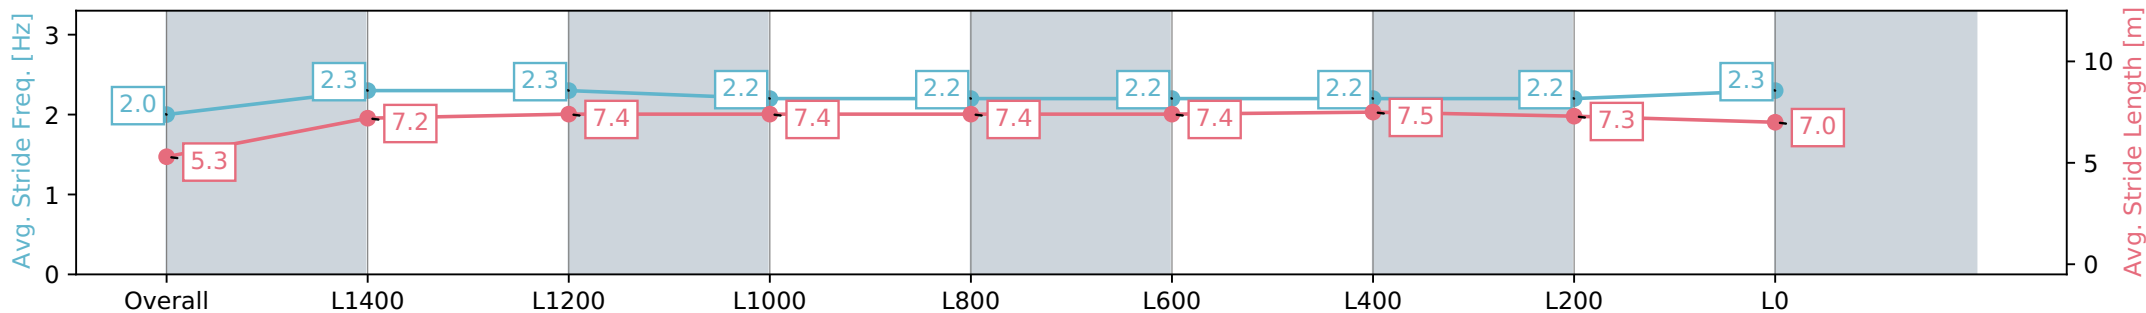

Sportsbet Gawler SA - Professional
 Race 2: LJ Hooker Gawler/Barossa Handicap - 1700m
 06 July 2024 - 12:12PM
 Track Rating: Soft 6, Weather: Fine, Rail Position: True

Section	Overall	L1400	L1200	L1000	L800	L600	L400	L200	L0
Section Times	1:46.66 [2] (0:09.01)	1:37.65 [4] (0:12.34)	1:25.31 [5] (0:12.01)	1:13.30 [5] (0:12.14)	1:01.16 [5] (0:12.46)	0:48.70 [6] (0:12.42)	0:36.28 [7] (0:12.05)	0:24.23 [7] (0:11.95)	0:12.28 [4] (0:12.28)
Average Speed [km/h]	40.1	59.0	60.3	59.4	57.9	59.0	60.5	60.7	58.8
Top Speed [km/h]	56.5	61.3	61.0	60.5	59.4	60.4	61.7	62.0	60.0
Avg. Dist. to Rail [m]	9.6	2.5	1.7	1.0	1.2	3.0	2.8	5.2	8.7
Avg. Stride Freq. [Hz]	2.2	2.3	2.2	2.2	2.2	2.2	2.2	2.2	2.3
Avg. Stride Length [m]	4.8	7.1	7.5	7.5	7.4	7.5	7.6	7.6	7.2

Sportsbet Gawler SA - Professional
 Race 2: LJ Hooker Gawler/Barossa Handicap - 1700m
 06 July 2024 - 12:12PM
 Track Rating: Soft 6, Weather: Fine, Rail Position: True

Section	Overall	L1400	L1200	L1000	L800	L600	L400	L200	L0
Section Times	1:46.93 [3] (0:08.98)	1:37.95 [2] (0:12.13)	1:25.82 [2] (0:11.99)	1:13.83 [3] (0:12.11)	1:01.72 [4] (0:12.43)	0:49.29 [4] (0:12.31)	0:36.98 [4] (0:12.16)	0:24.82 [4] (0:12.22)	0:12.60 [2] (0:12.60)
Average Speed [km/h]	40.1	59.3	60.1	59.4	58.0	59.0	60.0	59.4	57.1
Top Speed [km/h]	57.5	60.5	61.0	60.4	58.8	60.5	60.9	61.6	58.7
Avg. Dist. to Rail [m]	5.2	0.6	0.5	0.3	0.5	1.6	3.3	3.7	6.0
Avg. Stride Freq. [Hz]	2.0	2.3	2.3	2.2	2.2	2.2	2.2	2.2	2.3
Avg. Stride Length [m]	5.3	7.2	7.4	7.4	7.4	7.4	7.5	7.3	7.0