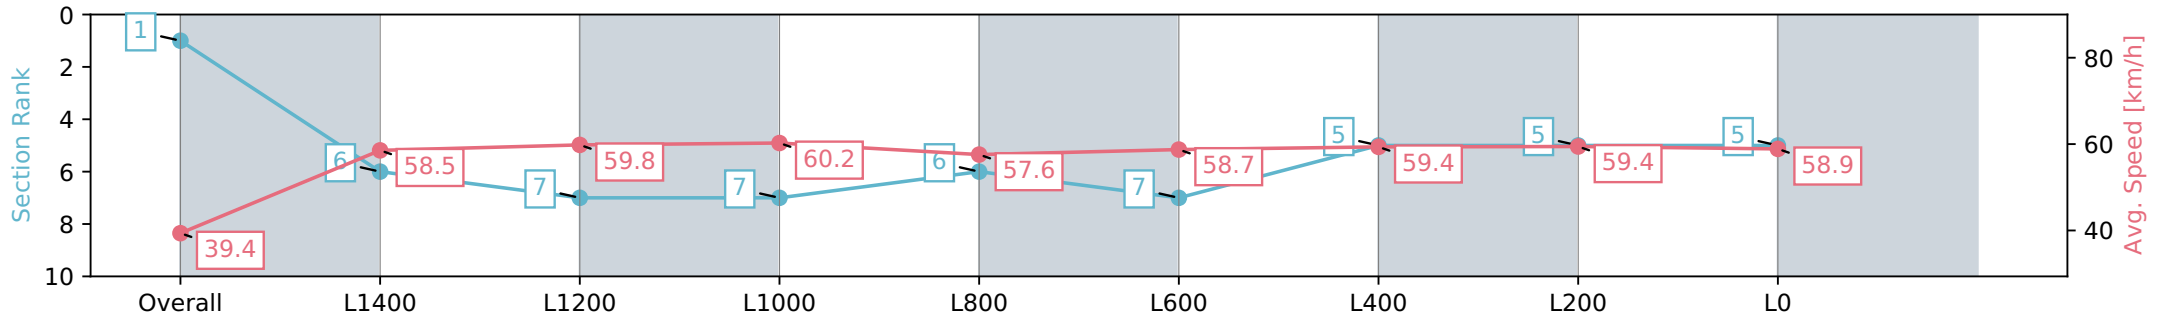

06 July 2024 - 12:12PM

Track Rating: Soft 6, Weather: Fine, Rail Position: True

Section	Overall	L1400	L1200	L1000	L800	L600	L400	L200	L0
Section Times	1:46.66 [1] (0:09.19)	1:37.47 [6] (0:12.43)	1:25.04 [7] (0:11.98)	1:13.06 [7] (0:11.95)	1:01.11 [6] (0:12.46)	0:48.65 [7] (0:12.14)	0:36.51 [5] (0:12.15)	0:24.36 [5] (0:12.14)	0:12.22 [5] (0:12.22)
Average Speed [km/h]	39.4	58.5	59.8	60.2	57.6	58.7	59.4	59.4	58.9
Top Speed [km/h]	55.7	60.0	61.3	61.3	58.8	59.5	60.0	59.9	59.7
Avg. Dist. to Rail [m]	10.9	1.9	0.6	1.2	1.0	1.5	0.6	0.8	2.8
Avg. Stride Freq. [Hz]	2.2	2.3	2.2	2.3	2.2	2.2	2.3	2.3	2.3
Avg. Stride Length [m]	4.7	7.2	7.4	7.4	7.3	7.3	7.3	7.2	7.0