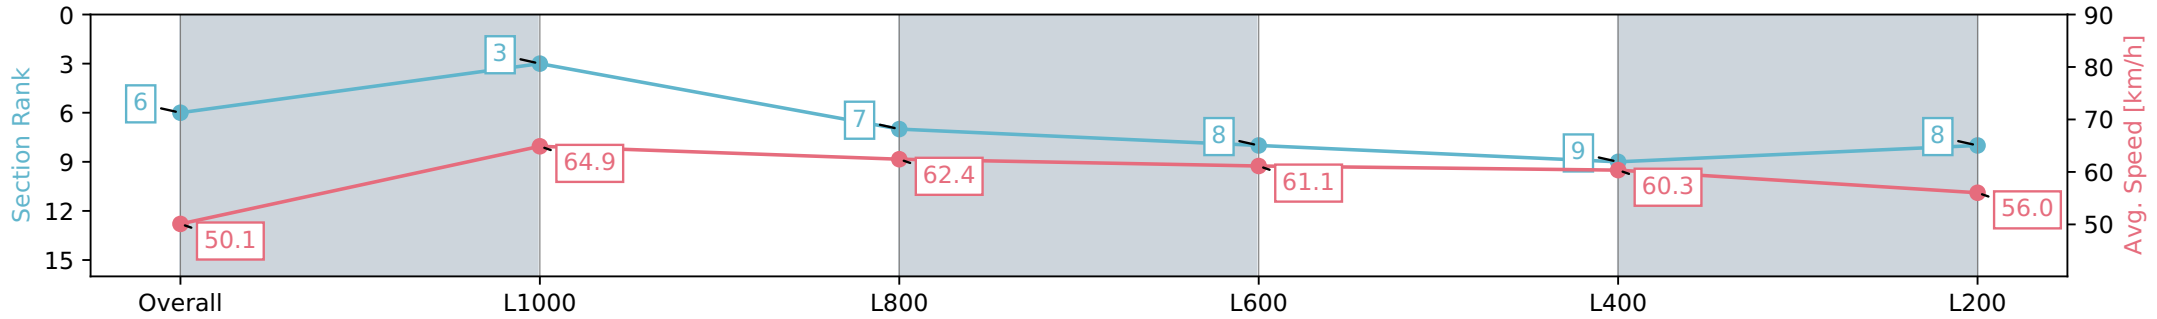

Horse/Jockey Name	TENTERK/Rochelle Milnes
Finish Rank	6
Fastest Section Time (Section)	0:11.18 (L1000)
Top Speed [km/h] (Section)	65.8 (Overall)
Race State	Finished

Sportsbet Gawler SA - Professional
Race 1: Gawler Arms Hotel Maiden Plate - 1200m
06 July 2024 - 11:38AM
Track Rating: Soft 6, Weather: Fine, Rail Position: True

Section	Overall	L1000	L800	L600	L400	L200
Section Times	1:13.81 [6] (0:14.37)	0:59.44 [3] (0:11.18)	0:48.26 [7] (0:11.63)	0:36.63 [8] (0:11.82)	0:24.81 [9] (0:11.95)	0:12.86 [8] (0:12.86)
Average Speed [km/h]	50.1	64.9	62.4	61.1	60.3	56.0
Top Speed [km/h]	65.5	65.8	64.1	61.9	61.7	58.5
Avg. Dist. to Rail [m]	7.4	2.6	1.6	0.3	1.8	3.0
Avg. Stride Freq. [Hz]	2.4	2.4	2.4	2.4	2.4	2.3
Avg. Stride Length [m]	5.8	7.5	7.3	7.2	7.0	6.7

Report Created: Sat 06 July 2024 12:23:56 GMT+10 (Note: Timing is based on positional data)

- [ ] Ranking at each section and finish
- -:-:- No data available at this section
- NA No data available