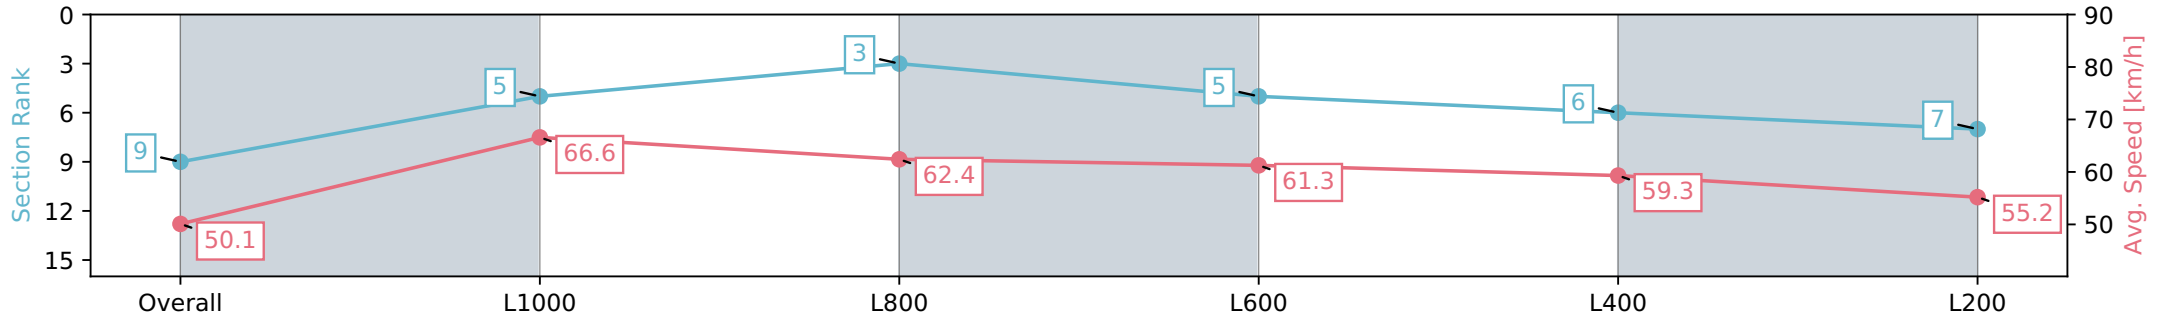

Sportsbet Gawler SA - Professional
 Race 1: Gawler Arms Hotel Maiden Plate - 1200m
 06 July 2024 - 11:38AM
 Track Rating: Soft 6, Weather: Fine, Rail Position: True

Section	Overall	L1000	L800	L600	L400	L200
Section Times	1:13.98 [9] (0:14.38)	0:59.60 [5] (0:10.82)	0:48.78 [3] (0:11.61)	0:37.17 [5] (0:11.88)	0:25.29 [6] (0:12.21)	0:13.08 [7] (0:13.08)
Average Speed [km/h]	50.1	66.6	62.4	61.3	59.3	55.2
Top Speed [km/h]	67.4	67.7	65.2	62.1	60.2	57.9
Avg. Dist. to Rail [m]	6.9	2.0	1.1	1.8	4.4	6.9
Avg. Stride Freq. [Hz]	2.4	2.4	2.4	2.3	2.3	2.3
Avg. Stride Length [m]	5.7	7.6	7.3	7.3	7.0	6.7