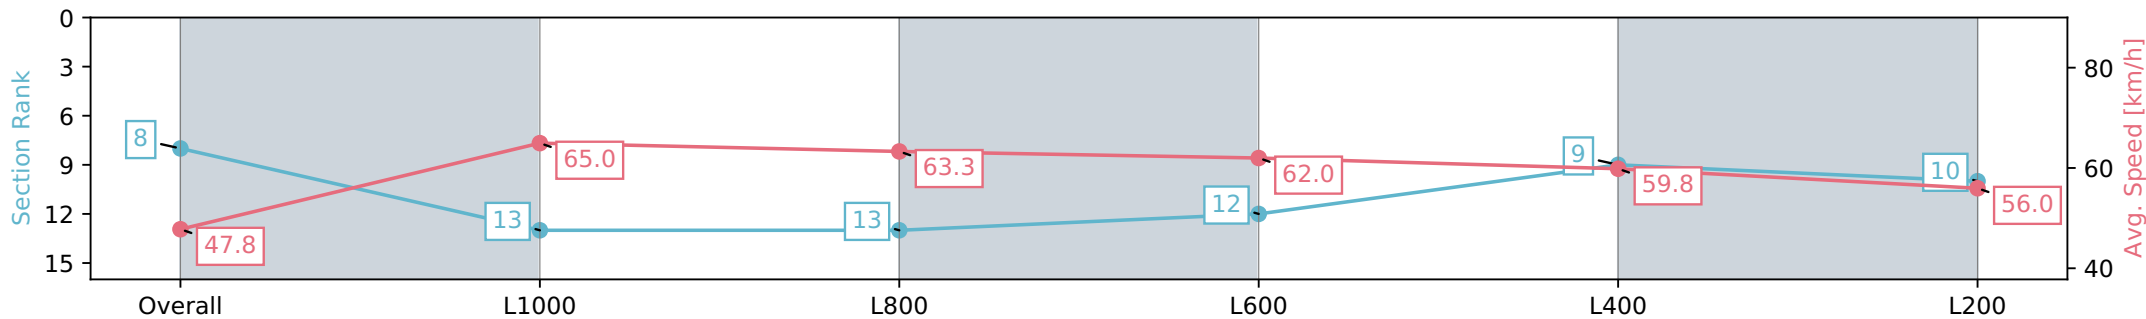

Sportsbet Gawler SA - Professional
 Race 1: Gawler Arms Hotel Maiden Plate - 1200m
 06 July 2024 - 11:38AM
 Track Rating: Soft 6, Weather: Fine, Rail Position: True

Section	Overall	L1000	L800	L600	L400	L200
Section Times	1:13.91 [8] (0:15.10)	0:58.81 [13] (0:11.09)	0:47.72 [13] (0:11.26)	0:36.46 [12] (0:11.55)	0:24.91 [9] (0:12.04)	0:12.87 [10] (0:12.87)
Average Speed [km/h]	47.8	65.0	63.3	62.0	59.8	56.0
Top Speed [km/h]	63.8	66.3	64.3	63.9	62.0	57.3
Avg. Dist. to Rail [m]	6.4	0.3	1.5	1.0	0.2	0.5
Avg. Stride Freq. [Hz]	2.3	2.4	2.4	2.3	2.3	2.3
Avg. Stride Length [m]	5.7	7.6	7.4	7.4	7.1	6.8