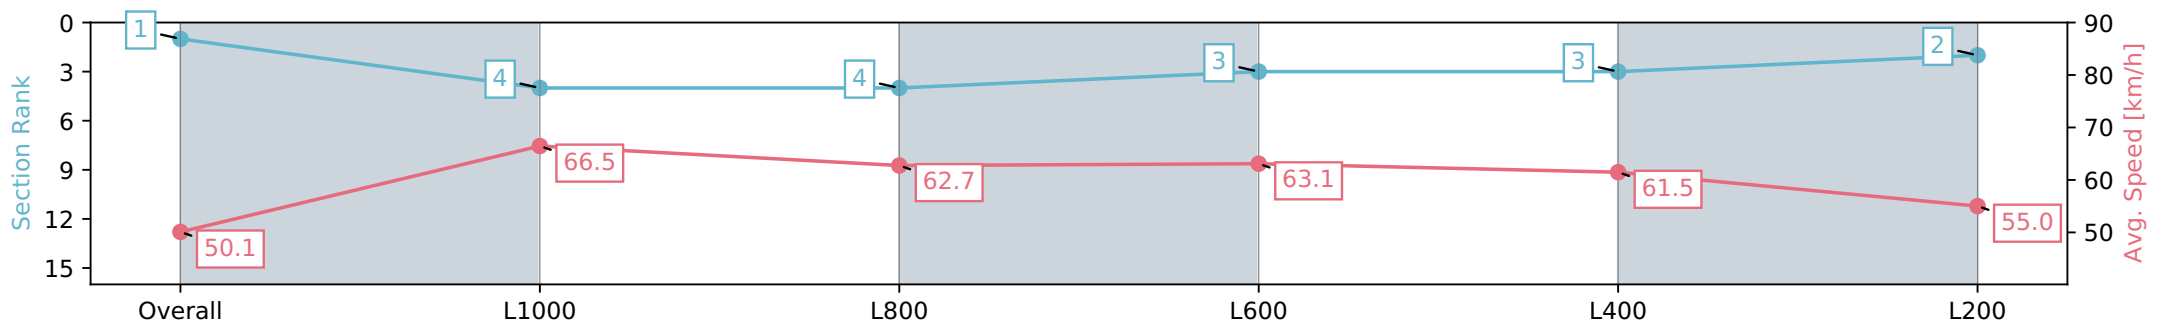

Section	Overall	L1000	L800	L600	L400	L200
Section Times	1:13.02 [1] (0:14.38)	0:58.64 [4] (0:10.83)	0:47.81 [4] (0:11.51)	0:36.30 [3] (0:11.50)	0:24.80 [3] (0:11.72)	0:13.08 [2] (0:13.08)
Average Speed [km/h]	50.1	66.5	62.7	63.1	61.5	55.0
Top Speed [km/h]	67.2	67.8	64.6	63.8	64.0	58.0
Avg. Dist. to Rail [m]	1.7	0.8	0.7	0.8	2.2	3.7
Avg. Stride Freq. [Hz]	2.3	2.4	2.3	2.3	2.3	2.2
Avg. Stride Length [m]	5.9	7.7	7.6	7.5	7.3	6.8