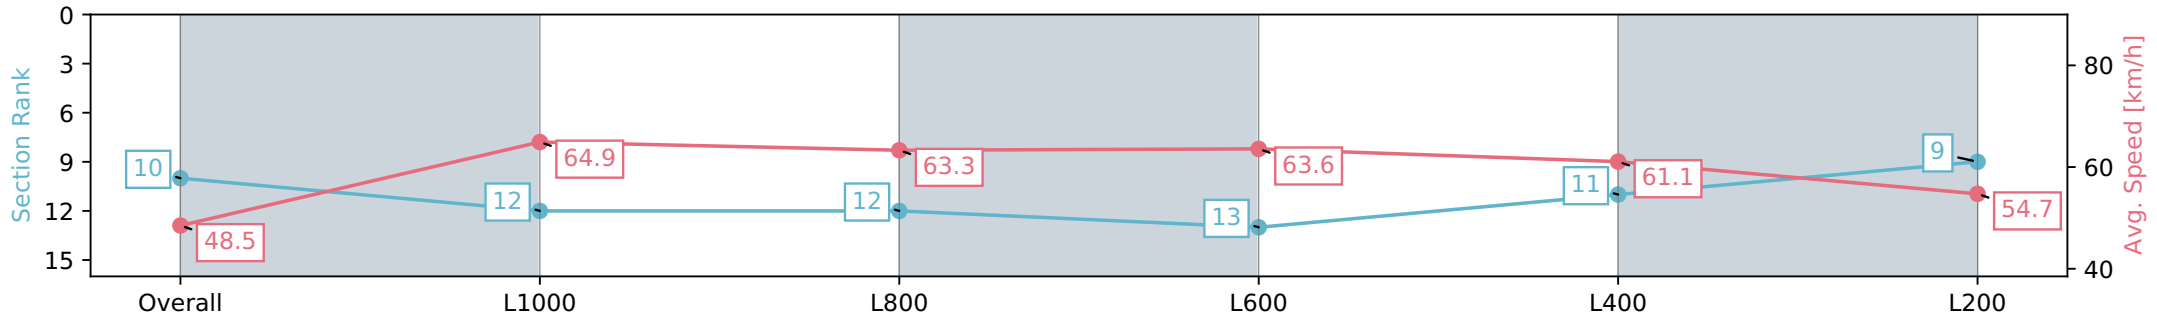

Horse/Jockey Name	ESTICON/Alana Livesey
Finish Rank	10
Fastest Section Time (Section)	0:11.11 (L1000)
Top Speed [km/h] (Section)	65.9 (Overall)
Race State	Finished

Sportsbet Gawler SA - Professional
Race 1: Gawler Arms Hotel Maiden Plate - 1200m
06 July 2024 - 11:38AM
Track Rating: Soft 6, Weather: Fine, Rail Position: True

Section	Overall	L1000	L800	L600	L400	L200
Section Times	1:14.14 [10] (0:14.96)	0:59.18 [12] (0:11.11)	0:48.07 [12] (0:11.53)	0:36.54 [13] (0:11.45)	0:25.09 [11] (0:11.91)	0:13.18 [9] (0:13.18)
Average Speed [km/h]	48.5	64.9	63.3	63.6	61.1	54.7
Top Speed [km/h]	63.6	65.9	65.4	64.7	63.3	58.3
Avg. Dist. to Rail [m]	8.5	2.5	1.9	2.7	6.5	9.6
Avg. Stride Freq. [Hz]	2.3	2.5	2.4	2.4	2.4	2.3
Avg. Stride Length [m]	5.7	7.3	7.2	7.3	7.0	6.6

Report Created: Sat 06 July 2024 12:24:06 GMT+10 (Note: Timing is based on positional data)

- [ ] Ranking at each section and finish
- -:-:- No data available at this section
- NA No data available