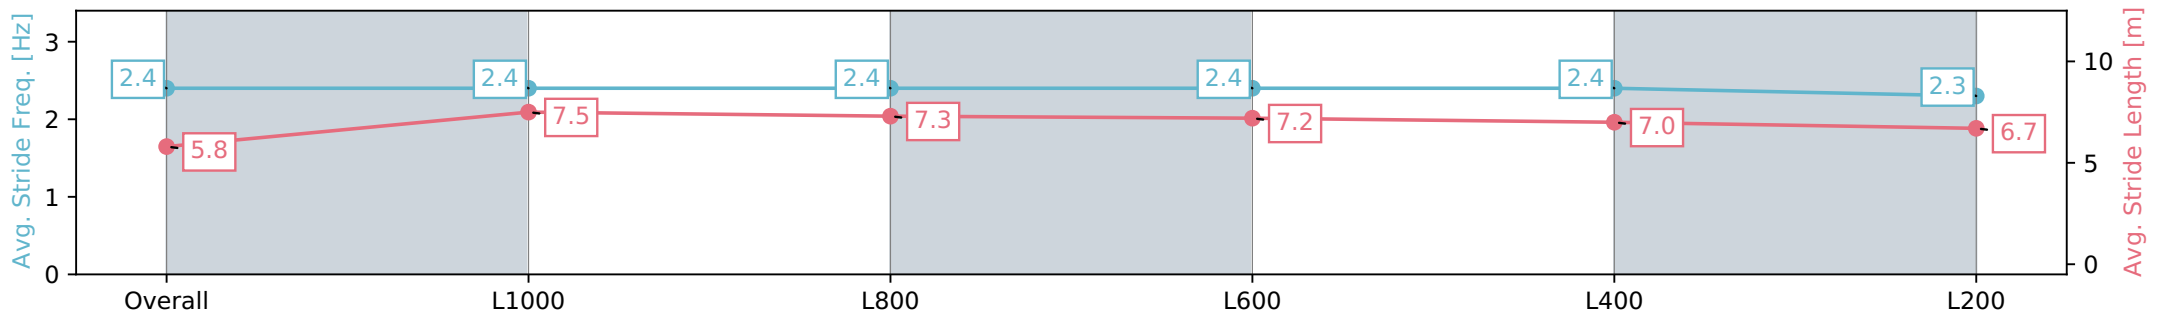

Sportsbet Gawler SA - Professional
 Race 1: Gawler Arms Hotel Maiden Plate - 1200m
 06 July 2024 - 11:38AM
 Track Rating: Soft 6, Weather: Fine, Rail Position: True

Section	Overall	L1000	L800	L600	L400	L200
Section Times	1:13.81 [6] (0:14.37)	0:59.44 [3] (0:11.18)	0:48.26 [7] (0:11.63)	0:36.63 [8] (0:11.82)	0:24.81 [9] (0:11.95)	0:12.86 [8] (0:12.86)
Average Speed [km/h]	50.1	64.9	62.4	61.1	60.3	56.0
Top Speed [km/h]	65.5	65.8	64.1	61.9	61.7	58.5
Avg. Dist. to Rail [m]	7.4	2.6	1.6	0.3	1.8	3.0
Avg. Stride Freq. [Hz]	2.4	2.4	2.4	2.4	2.4	2.3
Avg. Stride Length [m]	5.8	7.5	7.3	7.2	7.0	6.7