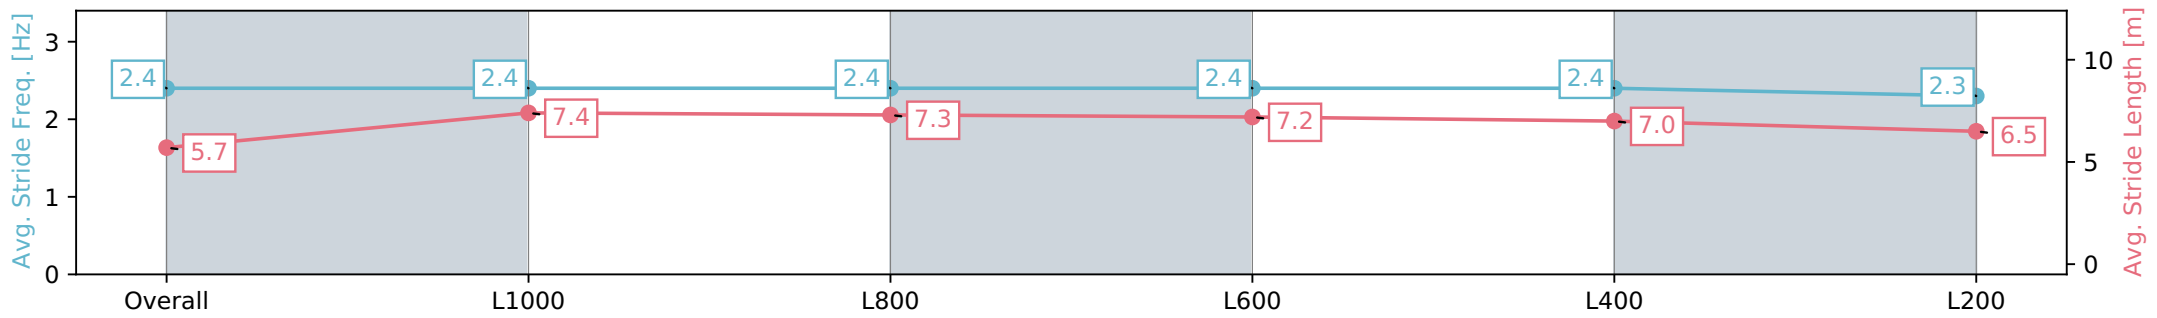

Sportsbet Gawler SA - Professional
 Race 1: Gawler Arms Hotel Maiden Plate - 1200m
 06 July 2024 - 11:38AM
 Track Rating: Soft 6, Weather: Fine, Rail Position: True

Section	Overall	L1000	L800	L600	L400	L200
Section Times	1:14.35 [11] (0:14.66)	0:59.69 [10] (0:11.26)	0:48.43 [11] (0:11.44)	0:36.99 [11] (0:11.75)	0:25.24 [13] (0:12.16)	0:13.08 [13] (0:13.08)
Average Speed [km/h]	49.0	64.0	63.6	61.6	59.4	55.0
Top Speed [km/h]	64.3	64.9	65.1	63.5	62.0	58.0
Avg. Dist. to Rail [m]	2.7	0.9	1.3	1.1	2.2	3.8
Avg. Stride Freq. [Hz]	2.4	2.4	2.4	2.4	2.4	2.3
Avg. Stride Length [m]	5.7	7.4	7.3	7.2	7.0	6.5