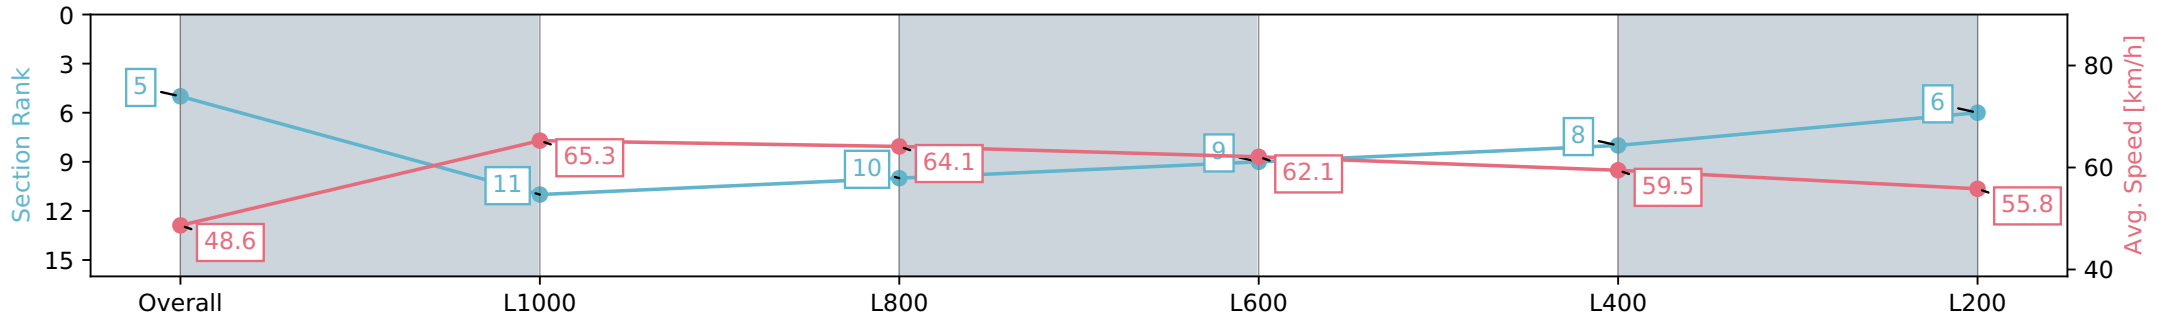

Sportsbet Gawler SA - Professional
 Race 1: Gawler Arms Hotel Maiden Plate - 1200m
 06 July 2024 - 11:38AM
 Track Rating: Soft 6, Weather: Fine, Rail Position: True

Section	Overall	L1000	L800	L600	L400	L200
Section Times	1:13.80 [5] (0:14.81)	0:58.99 [11] (0:11.05)	0:47.94 [10] (0:11.32)	0:36.62 [9] (0:11.61)	0:25.01 [8] (0:12.11)	0:12.90 [6] (0:12.90)
Average Speed [km/h]	48.6	65.3	64.1	62.1	59.5	55.8
Top Speed [km/h]	64.6	65.7	65.2	62.9	62.3	56.9
Avg. Dist. to Rail [m]	4.7	0.6	0.8	0.3	0.9	1.6
Avg. Stride Freq. [Hz]	2.2	2.3	2.3	2.2	2.2	2.2
Avg. Stride Length [m]	6.0	7.9	7.8	7.7	7.4	7.1