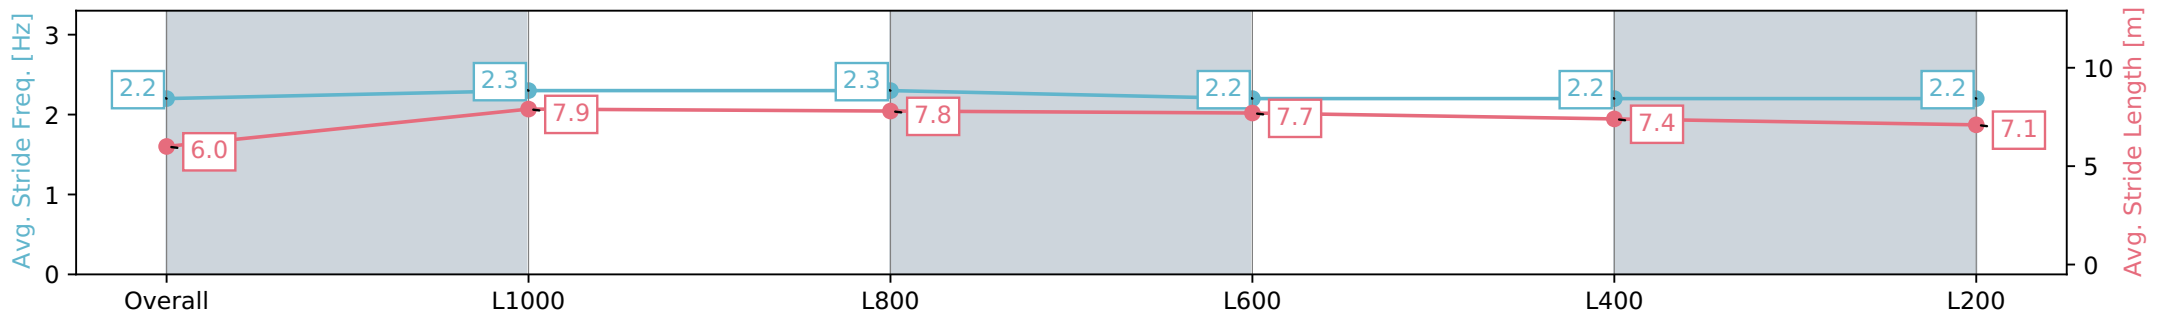

Sportsbet Gawler SA - Professional
 Race 1: Gawler Arms Hotel Maiden Plate - 1200m
 06 July 2024 - 11:38AM
 Track Rating: Soft 6, Weather: Fine, Rail Position: True

Section	Overall	L1000	L800	L600	L400	L200
Section Times	1:13.80 [5] (0:14.81)	0:58.99 [11] (0:11.05)	0:47.94 [10] (0:11.32)	0:36.62 [9] (0:11.61)	0:25.01 [8] (0:12.11)	0:12.90 [6] (0:12.90)
Average Speed [km/h]	48.6	65.3	64.1	62.1	59.5	55.8
Top Speed [km/h]	64.6	65.7	65.2	62.9	62.3	56.9
Avg. Dist. to Rail [m]	4.7	0.6	0.8	0.3	0.9	1.6
Avg. Stride Freq. [Hz]	2.2	2.3	2.3	2.2	2.2	2.2
Avg. Stride Length [m]	6.0	7.9	7.8	7.7	7.4	7.1