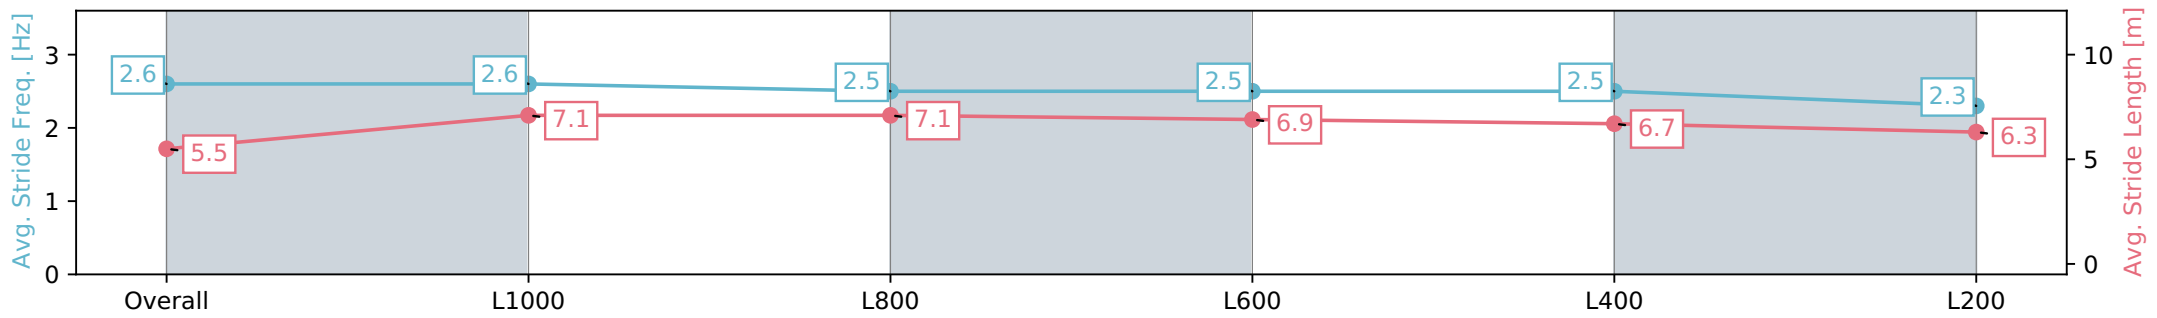

Sportsbet Gawler SA - Professional
 Race 1: Gawler Arms Hotel Maiden Plate - 1200m
 06 July 2024 - 11:38AM
 Track Rating: Soft 6, Weather: Fine, Rail Position: True

Section	Overall	L1000	L800	L600	L400	L200
Section Times	1:13.46 [3] (0:13.95)	0:59.51 [1] (0:10.77)	0:48.74 [1] (0:11.43)	0:37.31 [1] (0:11.64)	0:25.67 [1] (0:12.14)	0:13.53 [1] (0:13.53)
Average Speed [km/h]	51.6	66.9	63.3	61.8	59.1	53.3
Top Speed [km/h]	67.5	68.6	65.1	62.1	61.3	56.4
Avg. Dist. to Rail [m]	8.1	2.0	0.4	0.5	0.3	0.4
Avg. Stride Freq. [Hz]	2.6	2.6	2.5	2.5	2.5	2.3
Avg. Stride Length [m]	5.5	7.1	7.1	6.9	6.7	6.3