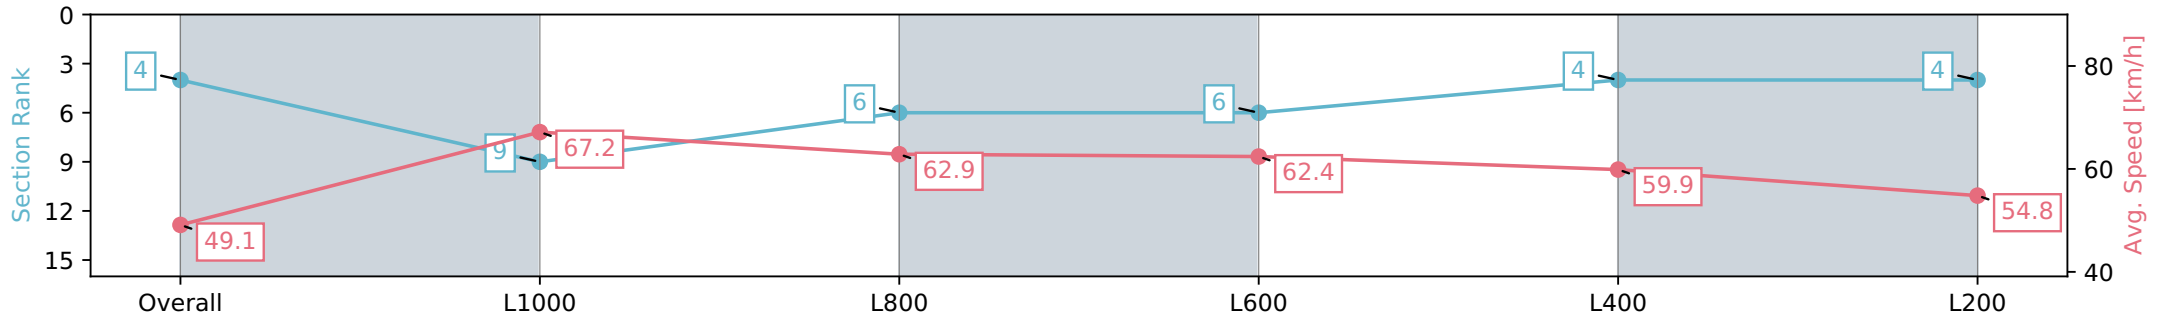

Sportsbet Gawler SA - Professional
 Race 1: Gawler Arms Hotel Maiden Plate - 1200m
 06 July 2024 - 11:38AM
 Track Rating: Soft 6, Weather: Fine, Rail Position: True

Section	Overall	L1000	L800	L600	L400	L200
Section Times	1:13.63 [4] (0:14.62)	0:59.01 [9] (0:10.77)	0:48.24 [6] (0:11.48)	0:36.76 [6] (0:11.56)	0:25.20 [4] (0:12.08)	0:13.12 [4] (0:13.12)
Average Speed [km/h]	49.1	67.2	62.9	62.4	59.9	54.8
Top Speed [km/h]	66.2	70.8	65.6	62.9	62.1	56.8
Avg. Dist. to Rail [m]	2.0	0.7	0.8	0.5	1.9	4.8
Avg. Stride Freq. [Hz]	2.5	2.5	2.4	2.4	2.4	2.3
Avg. Stride Length [m]	5.5	7.2	7.2	7.1	7.0	6.8