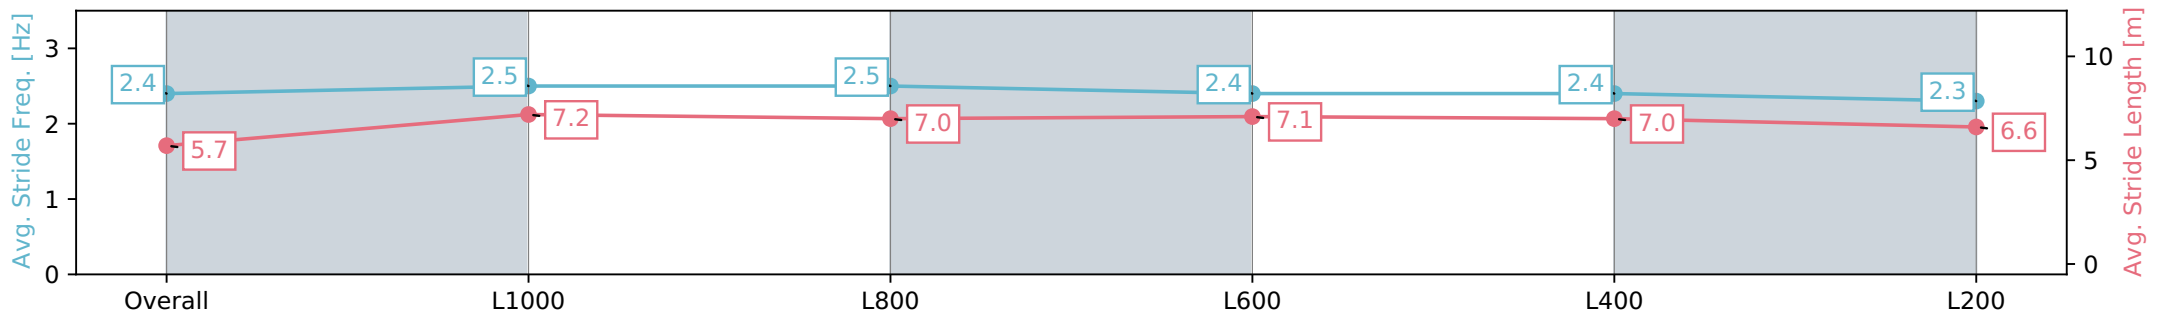

Report Created: Sat 06 July 2024 12:24:08 GMT+10 (Note: Timing is based on positional data)

[] Ranking at each section and finish
 -:-:- No data available at this section
 NA No data available

Horse/Jockey Name	GAME ONLINE/Caitlin Jones
Finish Rank	12
Fastest Section Time (Section)	0:11.23 (L1000)
Top Speed [km/h] (Section)	65.1 (Overall)
Race State	Finished

Sportsbet Gawler SA - Professional
 Race 1: Gawler Arms Hotel Maiden Plate - 1200m
 06 July 2024 - 11:38AM
 Track Rating: Soft 6, Weather: Fine, Rail Position: True

Section	Overall	L1000	L800	L600	L400	L200
Section Times	1:14.43 [12] (0:14.54)	0:59.89 [6] (0:11.23)	0:48.66 [9] (0:11.56)	0:37.10 [10] (0:11.73)	0:25.37 [12] (0:12.19)	0:13.18 [12] (0:13.18)
Average Speed [km/h]	49.5	64.5	63.5	62.3	59.8	54.5
Top Speed [km/h]	64.4	65.1	64.9	63.0	61.9	56.8
Avg. Dist. to Rail [m]	7.0	3.5	2.7	2.9	5.2	6.0
Avg. Stride Freq. [Hz]	2.4	2.5	2.5	2.4	2.4	2.3
Avg. Stride Length [m]	5.7	7.2	7.0	7.1	7.0	6.6