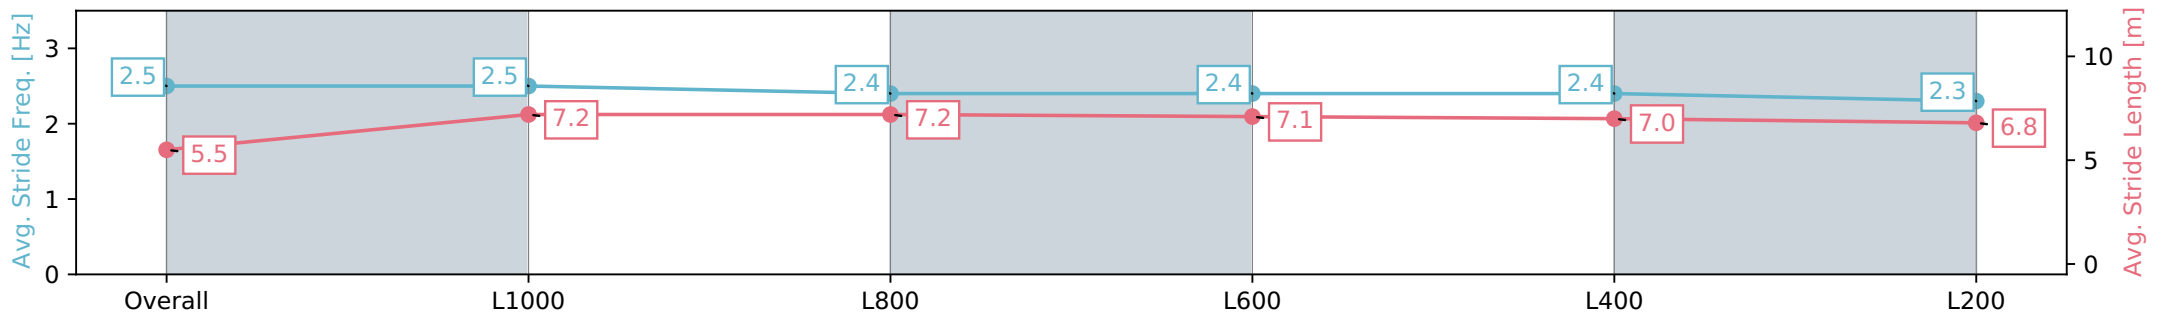

Sportsbet Gawler SA - Professional
 Race 1: Gawler Arms Hotel Maiden Plate - 1200m
 06 July 2024 - 11:38AM
 Track Rating: Soft 6, Weather: Fine, Rail Position: True

Section	Overall	L1000	L800	L600	L400	L200
Section Times	1:13.63 [4] (0:14.62)	0:59.01 [9] (0:10.77)	0:48.24 [6] (0:11.48)	0:36.76 [6] (0:11.56)	0:25.20 [4] (0:12.08)	0:13.12 [4] (0:13.12)
Average Speed [km/h]	49.1	67.2	62.9	62.4	59.9	54.8
Top Speed [km/h]	66.2	70.8	65.6	62.9	62.1	56.8
Avg. Dist. to Rail [m]	2.0	0.7	0.8	0.5	1.9	4.8
Avg. Stride Freq. [Hz]	2.5	2.5	2.4	2.4	2.4	2.3
Avg. Stride Length [m]	5.5	7.2	7.2	7.1	7.0	6.8