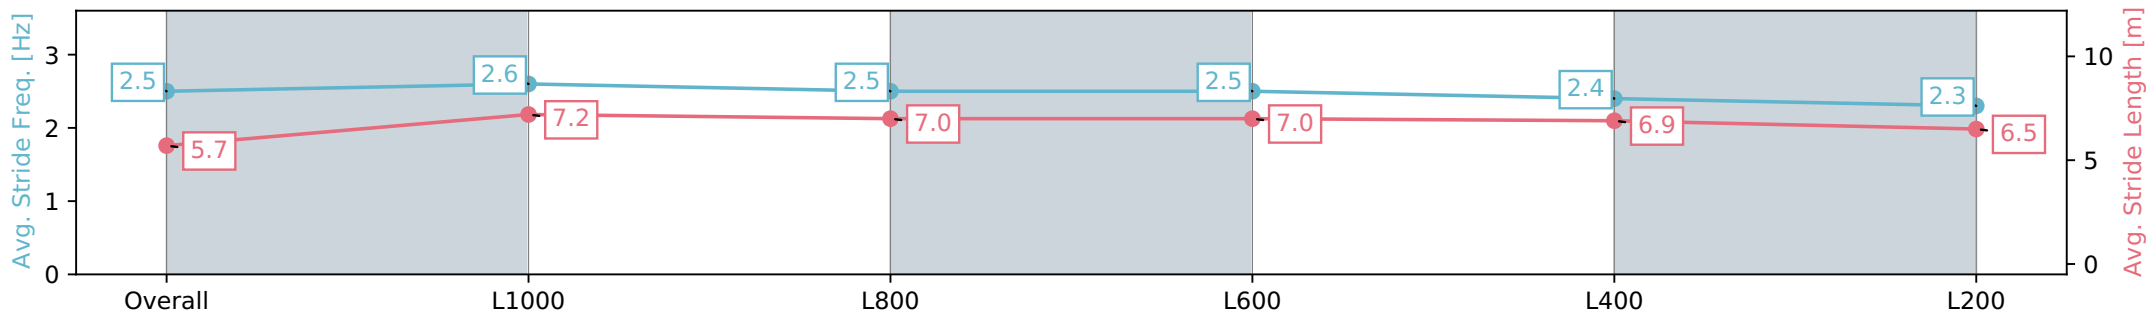

Horse/Jockey Name	HALLIWELL/Jessica Eaton
Finish Rank	2
Fastest Section Time (Section)	0:11.00 (L1000)
Top Speed [km/h] (Section)	67.1 (Overall)
Race State	Finished

Sportsbet Gawler SA - Professional
Race 1: Gawler Arms Hotel Maiden Plate - 1200m
06 July 2024 - 11:38AM
Track Rating: Soft 6, Weather: Fine, Rail Position: True

Section	Overall	L1000	L800	L600	L400	L200
Section Times	1:13.36 [2] (0:14.00)	0:59.36 [2] (0:11.00)	0:48.36 [2] (0:11.55)	0:36.81 [2] (0:11.56)	0:25.25 [2] (0:11.98)	0:13.27 [3] (0:13.27)
Average Speed [km/h]	51.6	65.7	63.2	62.2	60.3	54.2
Top Speed [km/h]	67.1	66.8	64.4	63.2	62.3	58.0
Avg. Dist. to Rail [m]	7.0	3.0	1.8	0.4	0.5	1.5
Avg. Stride Freq. [Hz]	2.5	2.6	2.5	2.5	2.4	2.3
Avg. Stride Length [m]	5.7	7.2	7.0	7.0	6.9	6.5

Report Created: Sat 06 July 2024 12:23:45 GMT+10 (Note: Timing is based on positional data)

- [ ] Ranking at each section and finish
- -:-:- No data available at this section
- NA No data available