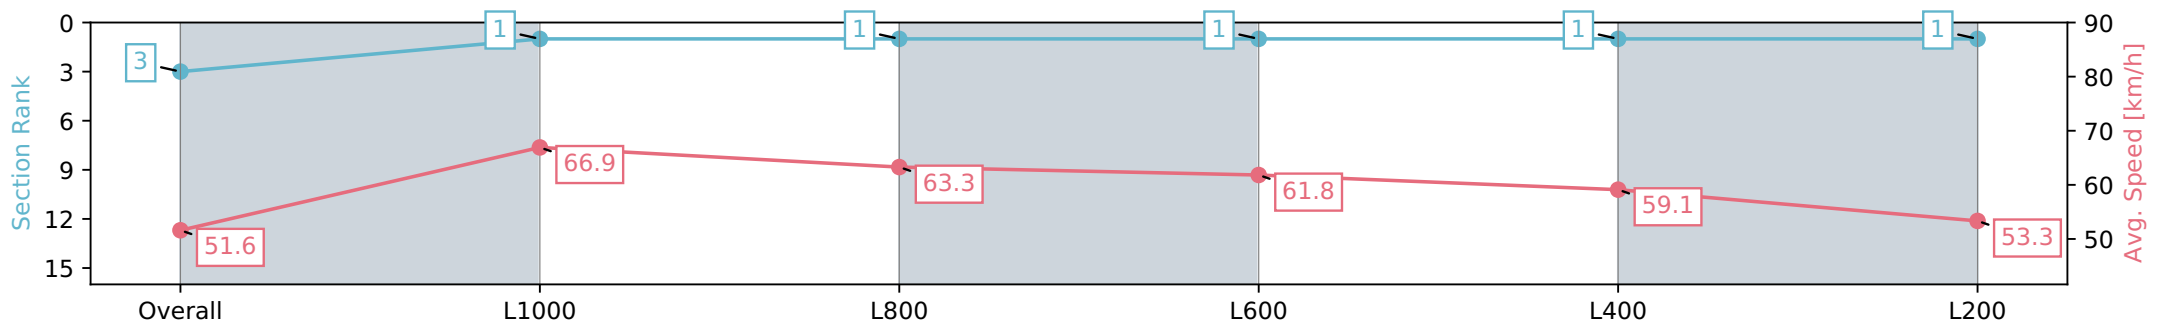

Sportsbet Gawler SA - Professional
 Race 1: Gawler Arms Hotel Maiden Plate - 1200m
 06 July 2024 - 11:38AM
 Track Rating: Soft 6, Weather: Fine, Rail Position: True

Section	Overall	L1000	L800	L600	L400	L200
Section Times	1:13.46 [3] (0:13.95)	0:59.51 [1] (0:10.77)	0:48.74 [1] (0:11.43)	0:37.31 [1] (0:11.64)	0:25.67 [1] (0:12.14)	0:13.53 [1] (0:13.53)
Average Speed [km/h]	51.6	66.9	63.3	61.8	59.1	53.3
Top Speed [km/h]	67.5	68.6	65.1	62.1	61.3	56.4
Avg. Dist. to Rail [m]	8.1	2.0	0.4	0.5	0.3	0.4
Avg. Stride Freq. [Hz]	2.6	2.6	2.5	2.5	2.5	2.3
Avg. Stride Length [m]	5.5	7.1	7.1	6.9	6.7	6.3