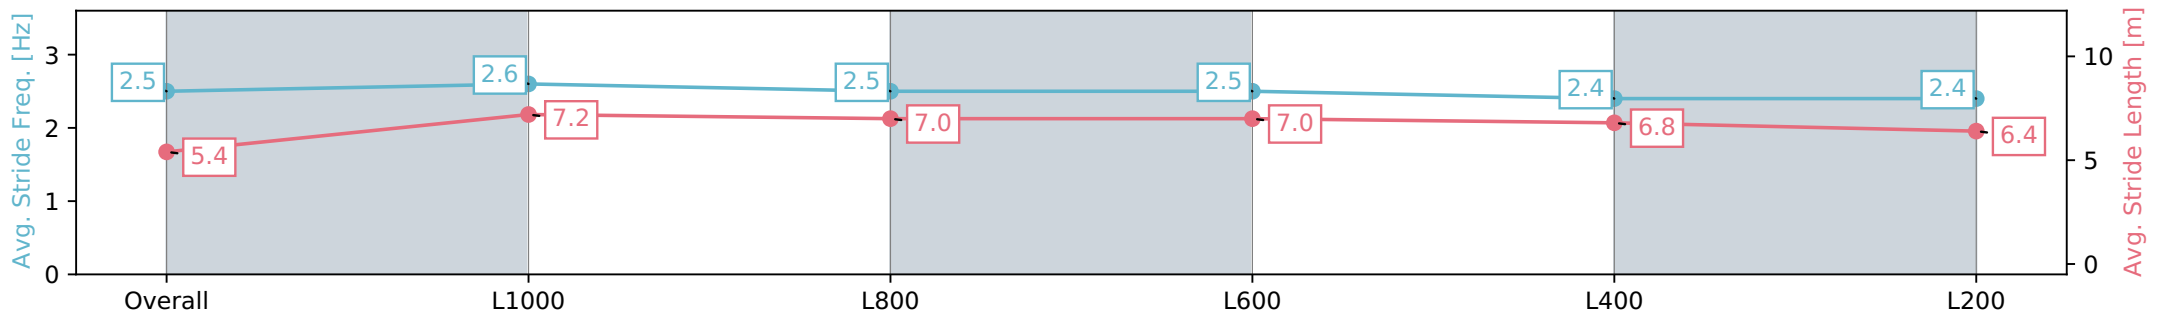

Report Created: Sat 06 July 2024 12:23:56 GMT+10 (Note: Timing is based on positional data)

- [] Ranking at each section and finish
- :-:- No data available at this section
- NA No data available

Horse/Jockey Name	SUMAMBISTARR/Jason Holder
Finish Rank	7
Fastest Section Time (Section)	0:10.74 (L1000)
Top Speed [km/h] (Section)	68.7 (Overall)
Race State	Finished

Sportsbet Gawler SA - Professional
 Race 1: Gawler Arms Hotel Maiden Plate - 1200m
 06 July 2024 - 11:38AM
 Track Rating: Soft 6, Weather: Fine, Rail Position: True

Section	Overall	L1000	L800	L600	L400	L200
Section Times	1:13.83 [7] (0:14.61)	0:59.22 [7] (0:10.74)	0:48.48 [5] (0:11.42)	0:37.06 [4] (0:11.75)	0:25.31 [5] (0:12.07)	0:13.24 [5] (0:13.24)
Average Speed [km/h]	49.3	67.4	63.2	61.6	59.7	54.4
Top Speed [km/h]	67.8	68.7	65.6	62.2	62.0	56.7
Avg. Dist. to Rail [m]	3.2	1.5	0.5	0.8	2.8	6.7
Avg. Stride Freq. [Hz]	2.5	2.6	2.5	2.5	2.4	2.4
Avg. Stride Length [m]	5.4	7.2	7.0	7.0	6.8	6.4