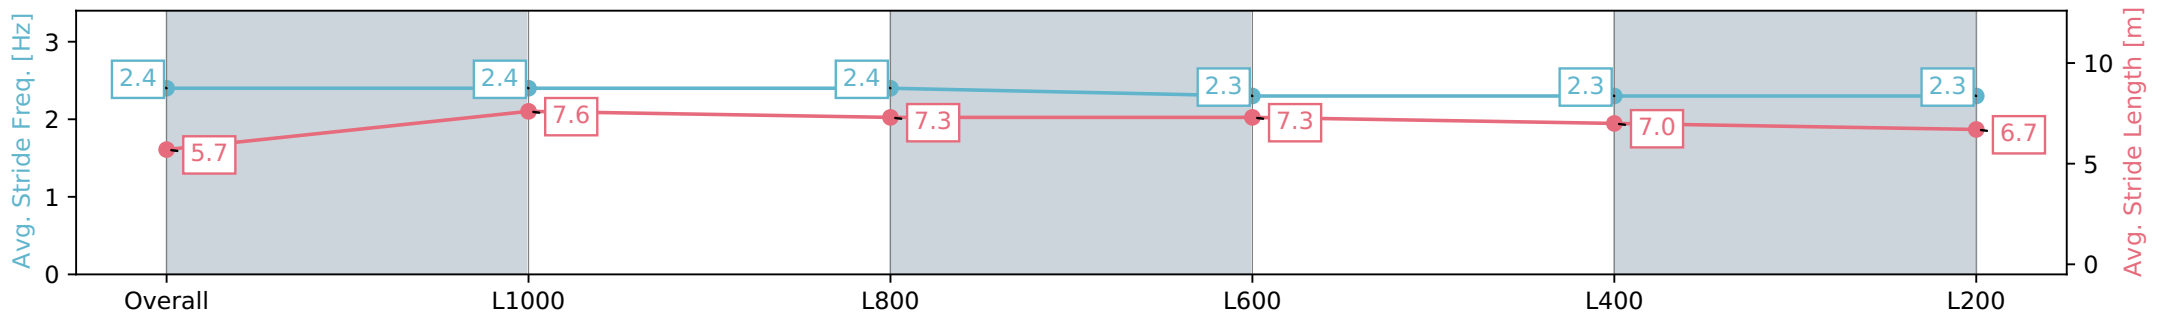

Sportsbet Gawler SA - Professional
 Race 1: Gawler Arms Hotel Maiden Plate - 1200m
 06 July 2024 - 11:38AM
 Track Rating: Soft 6, Weather: Fine, Rail Position: True

Section	Overall	L1000	L800	L600	L400	L200
Section Times	1:13.98 [9] (0:14.38)	0:59.60 [5] (0:10.82)	0:48.78 [3] (0:11.61)	0:37.17 [5] (0:11.88)	0:25.29 [6] (0:12.21)	0:13.08 [7] (0:13.08)
Average Speed [km/h]	50.1	66.6	62.4	61.3	59.3	55.2
Top Speed [km/h]	67.4	67.7	65.2	62.1	60.2	57.9
Avg. Dist. to Rail [m]	6.9	2.0	1.1	1.8	4.4	6.9
Avg. Stride Freq. [Hz]	2.4	2.4	2.4	2.3	2.3	2.3
Avg. Stride Length [m]	5.7	7.6	7.3	7.3	7.0	6.7