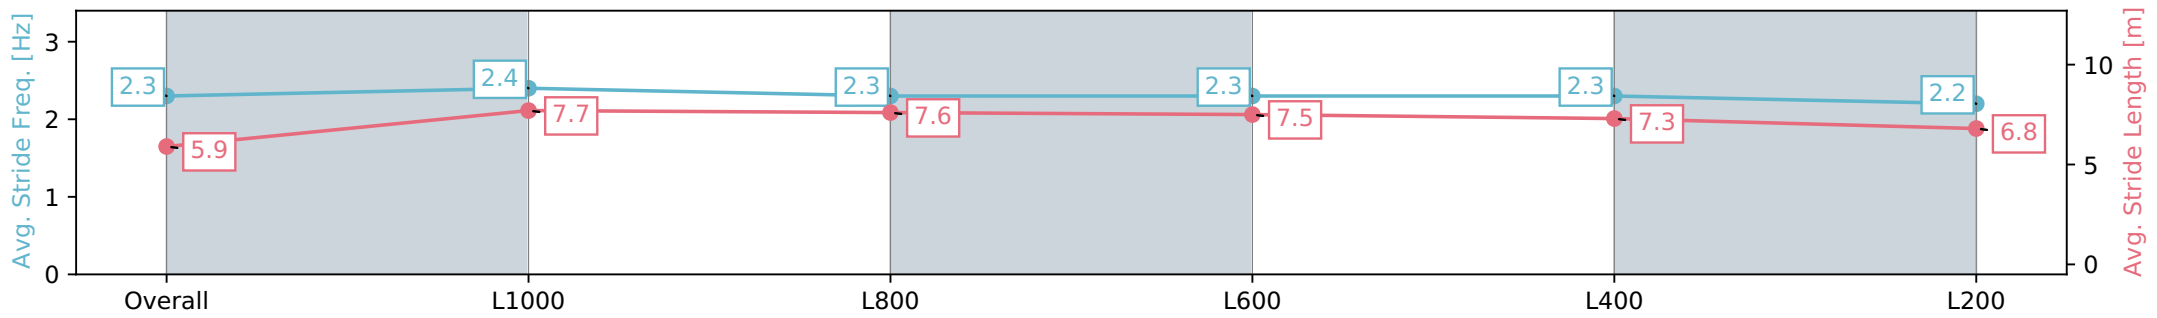

Section	Overall	L1000	L800	L600	L400	L200
Section Times	1:13.02 [1] (0:14.38)	0:58.64 [4] (0:10.83)	0:47.81 [4] (0:11.51)	0:36.30 [3] (0:11.50)	0:24.80 [3] (0:11.72)	0:13.08 [2] (0:13.08)
Average Speed [km/h]	50.1	66.5	62.7	63.1	61.5	55.0
Top Speed [km/h]	67.2	67.8	64.6	63.8	64.0	58.0
Avg. Dist. to Rail [m]	1.7	0.8	0.7	0.8	2.2	3.7
Avg. Stride Freq. [Hz]	2.3	2.4	2.3	2.3	2.3	2.2
Avg. Stride Length [m]	5.9	7.7	7.6	7.5	7.3	6.8