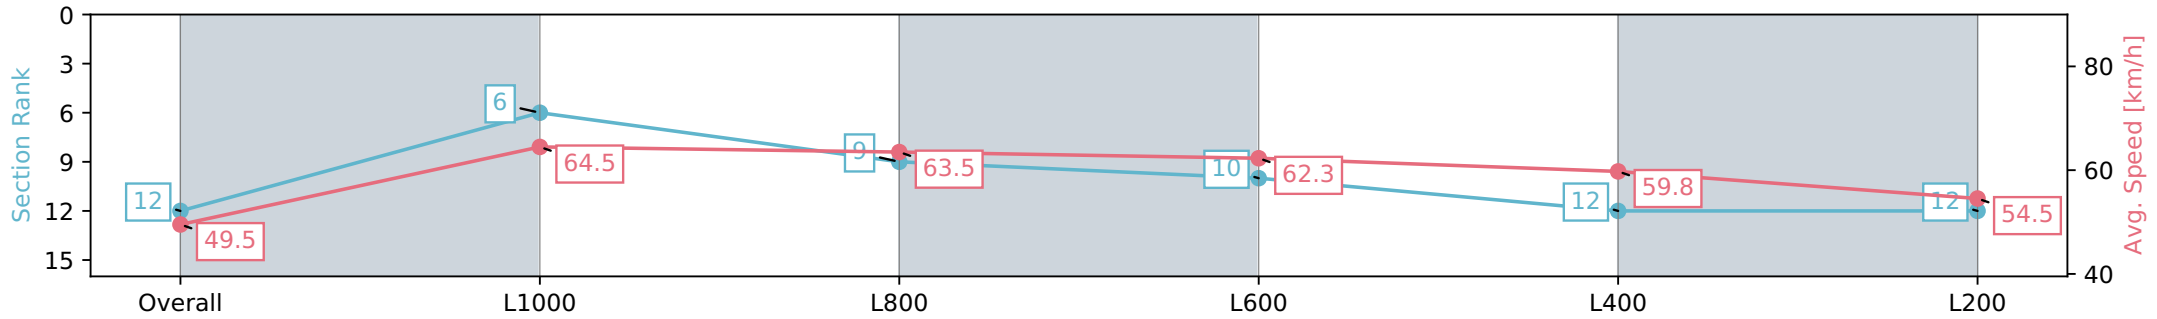

Horse/Jockey Name	GAME ONLINE/Caitlin Jones
Finish Rank	12
Fastest Section Time (Section)	0:11.23 (L1000)
Top Speed [km/h] (Section)	65.1 (Overall)
Race State	Finished

Sportsbet Gawler SA - Professional
Race 1: Gawler Arms Hotel Maiden Plate - 1200m
06 July 2024 - 11:38AM
Track Rating: Soft 6, Weather: Fine, Rail Position: True

Section	Overall	L1000	L800	L600	L400	L200
Section Times	1:14.43 [12] (0:14.54)	0:59.89 [6] (0:11.23)	0:48.66 [9] (0:11.56)	0:37.10 [10] (0:11.73)	0:25.37 [12] (0:12.19)	0:13.18 [12] (0:13.18)
Average Speed [km/h]	49.5	64.5	63.5	62.3	59.8	54.5
Top Speed [km/h]	64.4	65.1	64.9	63.0	61.9	56.8
Avg. Dist. to Rail [m]	7.0	3.5	2.7	2.9	5.2	6.0
Avg. Stride Freq. [Hz]	2.4	2.5	2.5	2.4	2.4	2.3
Avg. Stride Length [m]	5.7	7.2	7.0	7.1	7.0	6.6

Report Created: Sat 06 July 2024 12:24:11 GMT+10 (Note: Timing is based on positional data)

- [ ] Ranking at each section and finish
- -:-:- No data available at this section
- NA No data available