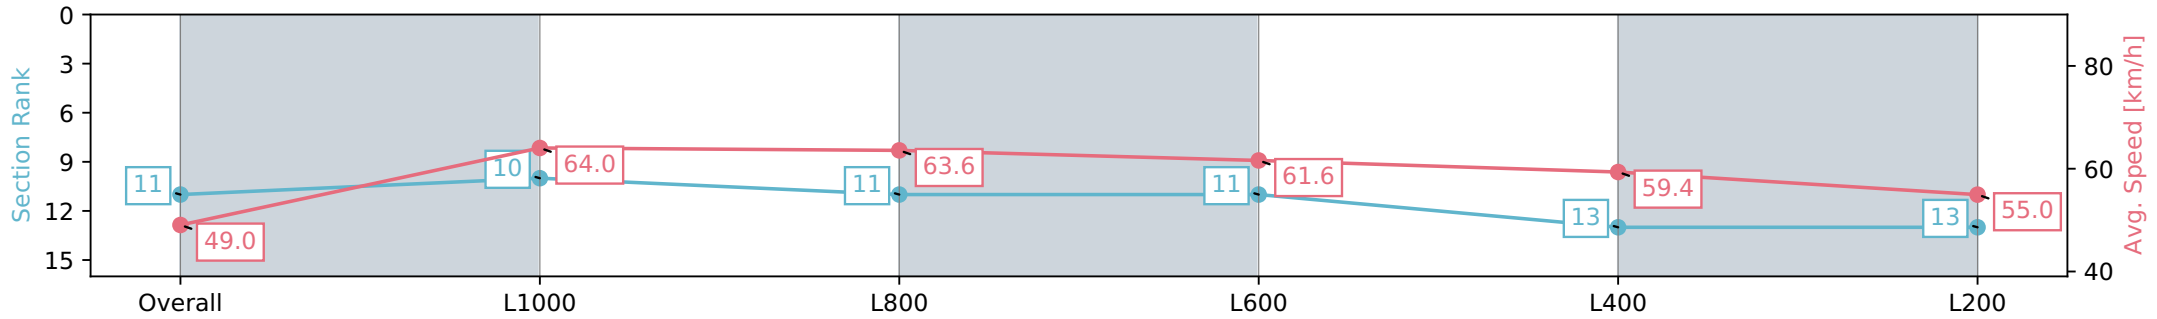

Sportsbet Gawler SA - Professional
 Race 1: Gawler Arms Hotel Maiden Plate - 1200m
 06 July 2024 - 11:38AM
 Track Rating: Soft 6, Weather: Fine, Rail Position: True

Section	Overall	L1000	L800	L600	L400	L200
Section Times	1:14.35 [11] (0:14.66)	0:59.69 [10] (0:11.26)	0:48.43 [11] (0:11.44)	0:36.99 [11] (0:11.75)	0:25.24 [13] (0:12.16)	0:13.08 [13] (0:13.08)
Average Speed [km/h]	49.0	64.0	63.6	61.6	59.4	55.0
Top Speed [km/h]	64.3	64.9	65.1	63.5	62.0	58.0
Avg. Dist. to Rail [m]	2.7	0.9	1.3	1.1	2.2	3.8
Avg. Stride Freq. [Hz]	2.4	2.4	2.4	2.4	2.4	2.3
Avg. Stride Length [m]	5.7	7.4	7.3	7.2	7.0	6.5