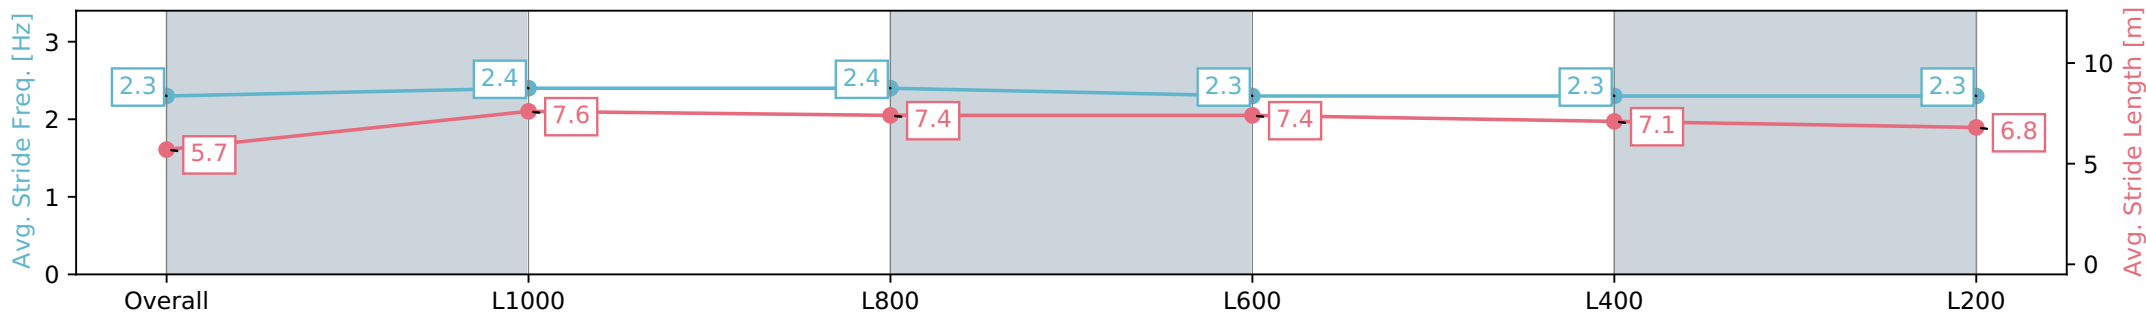

Sportsbet Gawler SA - Professional
 Race 1: Gawler Arms Hotel Maiden Plate - 1200m
 06 July 2024 - 11:38AM
 Track Rating: Soft 6, Weather: Fine, Rail Position: True

Section	Overall	L1000	L800	L600	L400	L200
Section Times	1:13.91 [8] (0:15.10)	0:58.81 [13] (0:11.09)	0:47.72 [13] (0:11.26)	0:36.46 [12] (0:11.55)	0:24.91 [9] (0:12.04)	0:12.87 [10] (0:12.87)
Average Speed [km/h]	47.8	65.0	63.3	62.0	59.8	56.0
Top Speed [km/h]	63.8	66.3	64.3	63.9	62.0	57.3
Avg. Dist. to Rail [m]	6.4	0.3	1.5	1.0	0.2	0.5
Avg. Stride Freq. [Hz]	2.3	2.4	2.4	2.3	2.3	2.3
Avg. Stride Length [m]	5.7	7.6	7.4	7.4	7.1	6.8