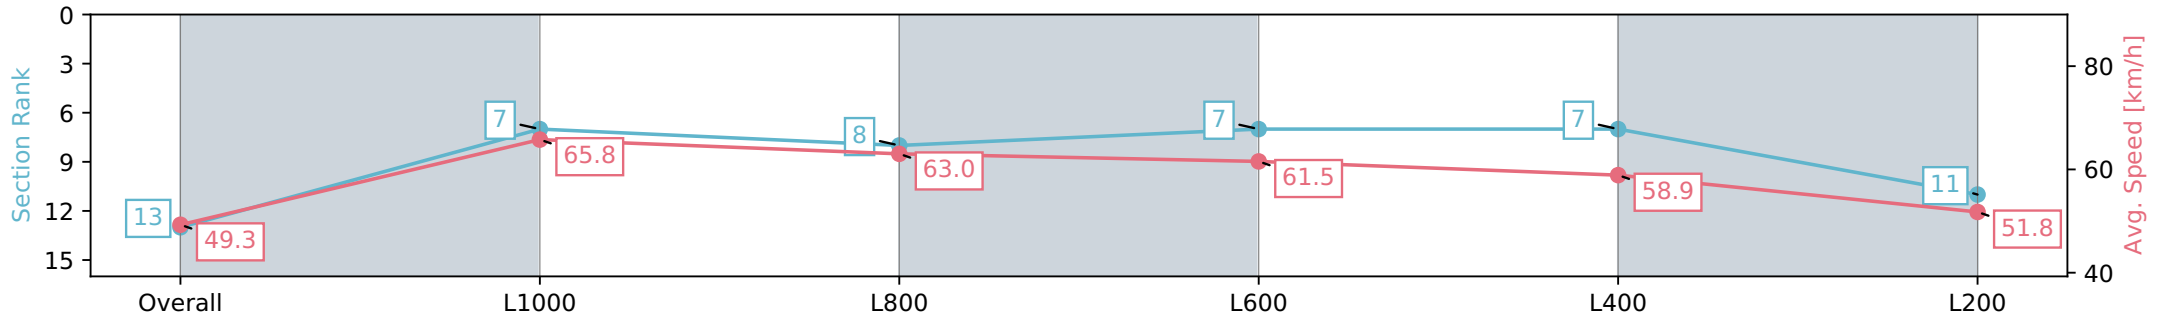

Horse/Jockey Name	EXALTED JOY/Justin Potter
Finish Rank	13
Fastest Section Time (Section)	0:10.96 (L1000)
Top Speed [km/h] (Section)	67.2 (Overall)
Race State	Finished

Sportsbet Gawler SA - Professional
Race 1: Gawler Arms Hotel Maiden Plate - 1200m
06 July 2024 - 11:38AM
Track Rating: Soft 6, Weather: Fine, Rail Position: True

Section	Overall	L1000	L800	L600	L400	L200
Section Times	1:14.98 [13] (0:14.61)	1:00.37 [7] (0:10.96)	0:49.41 [8] (0:11.43)	0:37.98 [7] (0:11.76)	0:26.22 [7] (0:12.34)	0:13.88 [11] (0:13.88)
Average Speed [km/h]	49.3	65.8	63.0	61.5	58.9	51.8
Top Speed [km/h]	65.2	67.2	65.6	62.5	61.6	55.5
Avg. Dist. to Rail [m]	3.4	0.7	0.4	1.3	3.7	3.3
Avg. Stride Freq. [Hz]	2.3	2.4	2.3	2.3	2.2	2.1
Avg. Stride Length [m]	5.9	7.7	7.7	7.6	7.4	6.8

Report Created: Sat 06 July 2024 12:24:13 GMT+10 (Note: Timing is based on positional data)

[ ] Ranking at each section and finish
-:-:- No data available at this section
NA No data available