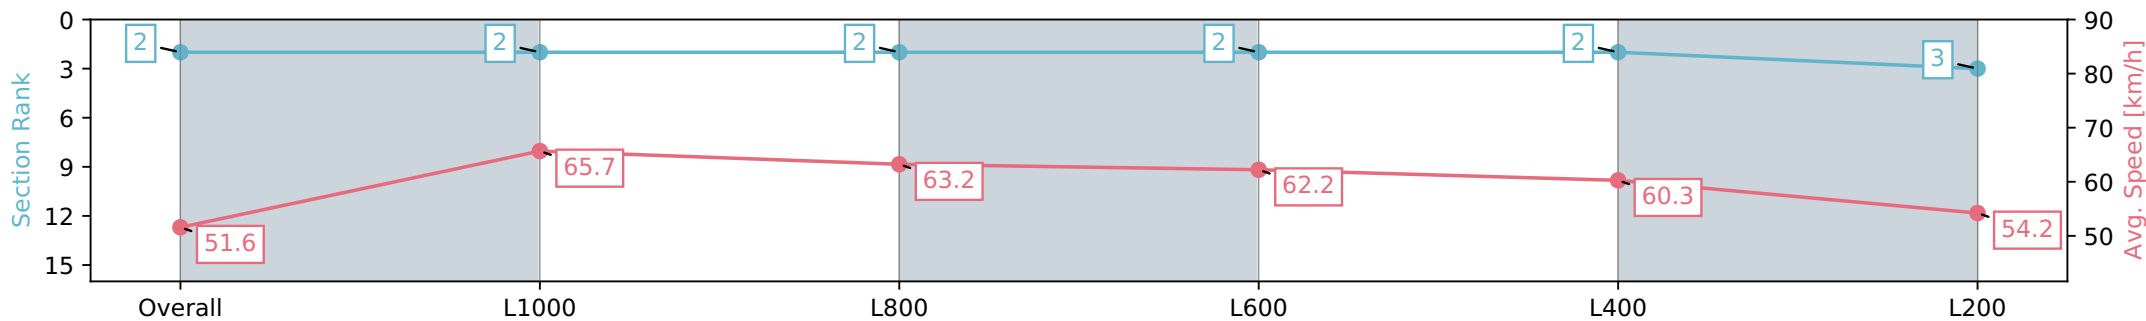

Horse/Jockey Name	HALLIWELL/Jessica Eaton
Finish Rank	2
Fastest Section Time (Section)	0:11.00 (L1000)
Top Speed [km/h] (Section)	67.1 (Overall)
Race State	Finished

Sportsbet Gawler SA - Professional
Race 1: Gawler Arms Hotel Maiden Plate - 1200m
06 July 2024 - 11:38AM
Track Rating: Soft 6, Weather: Fine, Rail Position: True

Section	Overall	L1000	L800	L600	L400	L200
Section Times	1:13.36 [2] (0:14.00)	0:59.36 [2] (0:11.00)	0:48.36 [2] (0:11.55)	0:36.81 [2] (0:11.56)	0:25.25 [2] (0:11.98)	0:13.27 [3] (0:13.27)
Average Speed [km/h]	51.6	65.7	63.2	62.2	60.3	54.2
Top Speed [km/h]	67.1	66.8	64.4	63.2	62.3	58.0
Avg. Dist. to Rail [m]	7.0	3.0	1.8	0.4	0.5	1.5
Avg. Stride Freq. [Hz]	2.5	2.6	2.5	2.5	2.4	2.3
Avg. Stride Length [m]	5.7	7.2	7.0	7.0	6.9	6.5

Report Created: Sat 06 July 2024 12:23:45 GMT+10 (Note: Timing is based on positional data)

- [ ] Ranking at each section and finish
- -:-:- No data available at this section
- NA No data available