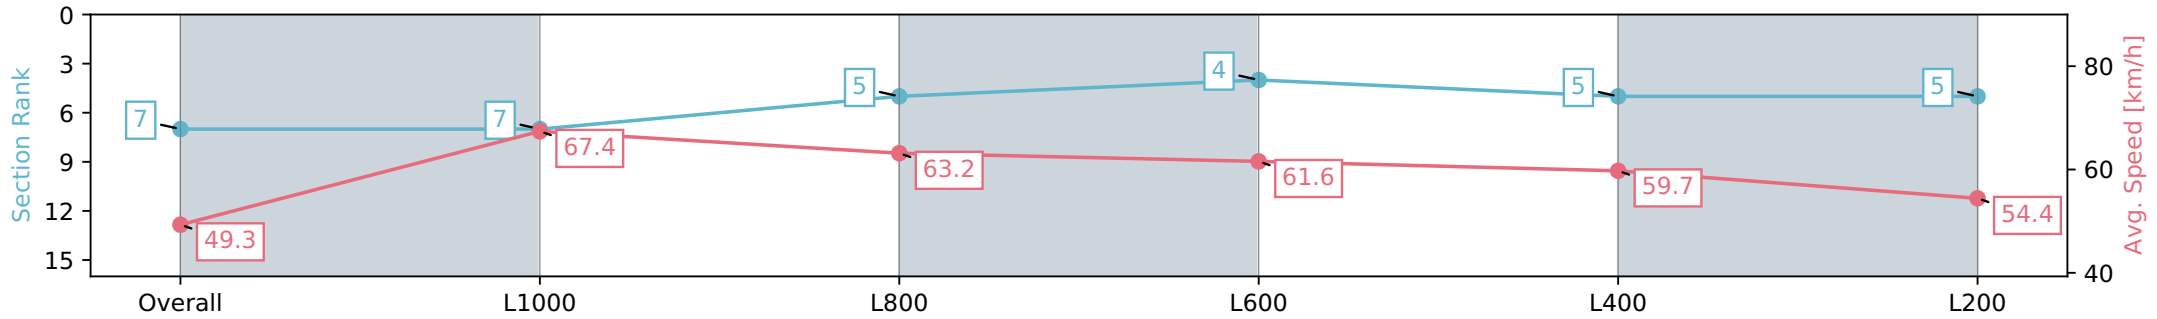

Horse/Jockey Name	SUMAMBISTARR/Jason Holder
Finish Rank	7
Fastest Section Time (Section)	0:10.74 (L1000)
Top Speed [km/h] (Section)	68.7 (Overall)
Race State	Finished

Sportsbet Gawler SA - Professional
Race 1: Gawler Arms Hotel Maiden Plate - 1200m
06 July 2024 - 11:38AM
Track Rating: Soft 6, Weather: Fine, Rail Position: True

Section	Overall	L1000	L800	L600	L400	L200
Section Times	1:13.83 [7] (0:14.61)	0:59.22 [7] (0:10.74)	0:48.48 [5] (0:11.42)	0:37.06 [4] (0:11.75)	0:25.31 [5] (0:12.07)	0:13.24 [5] (0:13.24)
Average Speed [km/h]	49.3	67.4	63.2	61.6	59.7	54.4
Top Speed [km/h]	67.8	68.7	65.6	62.2	62.0	56.7
Avg. Dist. to Rail [m]	3.2	1.5	0.5	0.8	2.8	6.7
Avg. Stride Freq. [Hz]	2.5	2.6	2.5	2.5	2.4	2.4
Avg. Stride Length [m]	5.4	7.2	7.0	7.0	6.8	6.4

Report Created: Sat 06 July 2024 12:23:58 GMT+10 (Note: Timing is based on positional data)

- [ ] Ranking at each section and finish
- -:-:- No data available at this section
- NA No data available