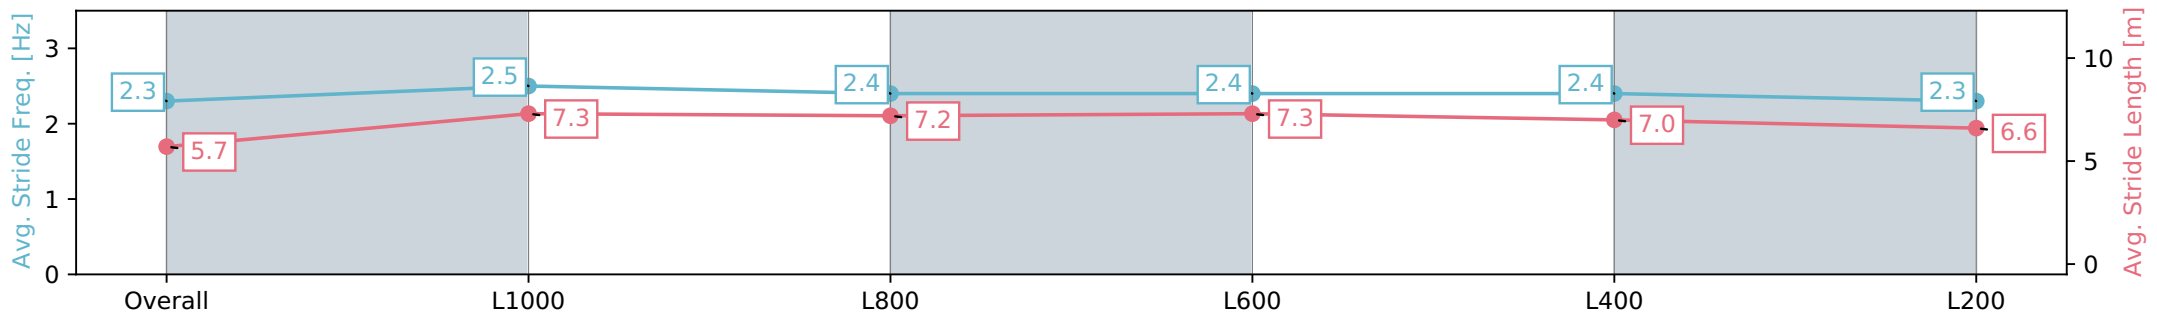

Report Created: Sat 06 July 2024 12:24:03 GMT+10 (Note: Timing is based on positional data)

- [] Ranking at each section and finish
- :-:- No data available at this section
- NA No data available

Horse/Jockey Name	ESTICON/Alana Livesey
Finish Rank	10
Fastest Section Time (Section)	0:11.11 (L1000)
Top Speed [km/h] (Section)	65.9 (Overall)
Race State	Finished

Sportsbet Gawler SA - Professional
 Race 1: Gawler Arms Hotel Maiden Plate - 1200m
 06 July 2024 - 11:38AM
 Track Rating: Soft 6, Weather: Fine, Rail Position: True

Section	Overall	L1000	L800	L600	L400	L200
Section Times	1:14.14 [10] (0:14.96)	0:59.18 [12] (0:11.11)	0:48.07 [12] (0:11.53)	0:36.54 [13] (0:11.45)	0:25.09 [11] (0:11.91)	0:13.18 [9] (0:13.18)
Average Speed [km/h]	48.5	64.9	63.3	63.6	61.1	54.7
Top Speed [km/h]	63.6	65.9	65.4	64.7	63.3	58.3
Avg. Dist. to Rail [m]	8.5	2.5	1.9	2.7	6.5	9.6
Avg. Stride Freq. [Hz]	2.3	2.5	2.4	2.4	2.4	2.3
Avg. Stride Length [m]	5.7	7.3	7.2	7.3	7.0	6.6