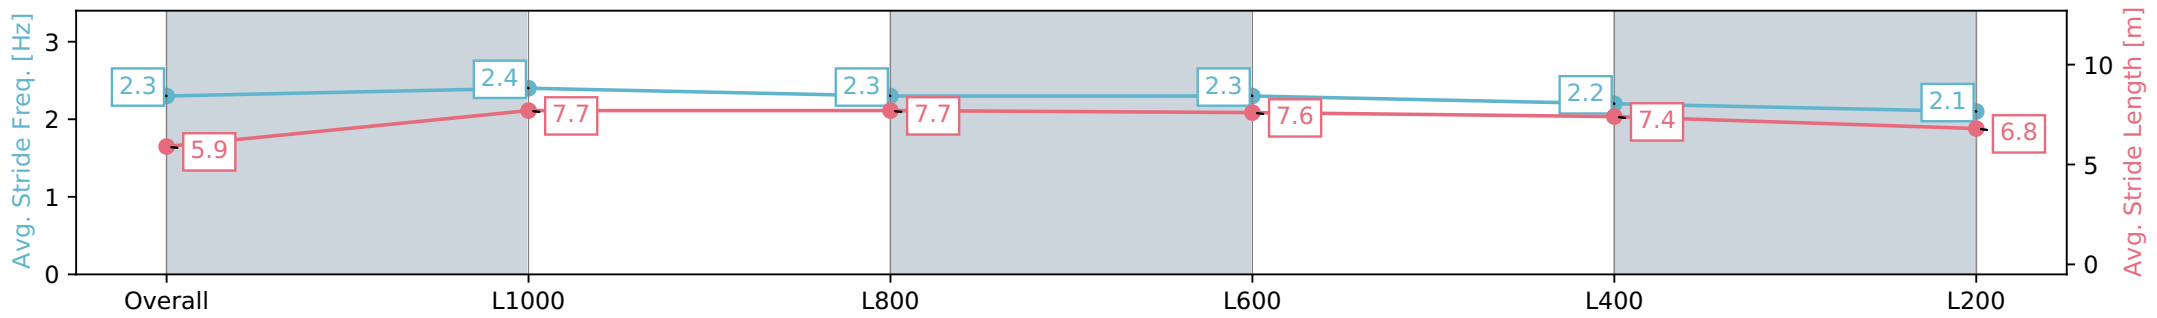

Sportsbet Gawler SA - Professional
 Race 1: Gawler Arms Hotel Maiden Plate - 1200m
 06 July 2024 - 11:38AM
 Track Rating: Soft 6, Weather: Fine, Rail Position: True

Section	Overall	L1000	L800	L600	L400	L200
Section Times	1:14.43 [12] (0:14.54)	0:59.89 [6] (0:11.23)	0:48.66 [9] (0:11.56)	0:37.10 [10] (0:11.73)	0:25.37 [12] (0:12.19)	0:13.18 [12] (0:13.18)
Average Speed [km/h]	49.5	64.5	63.5	62.3	59.8	54.5
Top Speed [km/h]	64.4	65.1	64.9	63.0	61.9	56.8
Avg. Dist. to Rail [m]	7.0	3.5	2.7	2.9	5.2	6.0
Avg. Stride Freq. [Hz]	2.4	2.5	2.5	2.4	2.4	2.3
Avg. Stride Length [m]	5.7	7.2	7.0	7.1	7.0	6.6

Report Created: Sat 06 July 2024 12:24:11 GMT+10 (Note: Timing is based on positional data)

- [] Ranking at each section and finish
- :-:- No data available at this section
- NA No data available

Horse/Jockey Name	EXALTED JOY/Justin Potter
Finish Rank	13
Fastest Section Time (Section)	0:10.96 (L1000)
Top Speed [km/h] (Section)	67.2 (Overall)
Race State	Finished

Sportsbet Gawler SA - Professional
 Race 1: Gawler Arms Hotel Maiden Plate - 1200m
 06 July 2024 - 11:38AM
 Track Rating: Soft 6, Weather: Fine, Rail Position: True

Section	Overall	L1000	L800	L600	L400	L200
Section Times	1:14.98 [13] (0:14.61)	1:00.37 [7] (0:10.96)	0:49.41 [8] (0:11.43)	0:37.98 [7] (0:11.76)	0:26.22 [7] (0:12.34)	0:13.88 [11] (0:13.88)
Average Speed [km/h]	49.3	65.8	63.0	61.5	58.9	51.8
Top Speed [km/h]	65.2	67.2	65.6	62.5	61.6	55.5
Avg. Dist. to Rail [m]	3.4	0.7	0.4	1.3	3.7	3.3
Avg. Stride Freq. [Hz]	2.3	2.4	2.3	2.3	2.2	2.1
Avg. Stride Length [m]	5.9	7.7	7.7	7.6	7.4	6.8