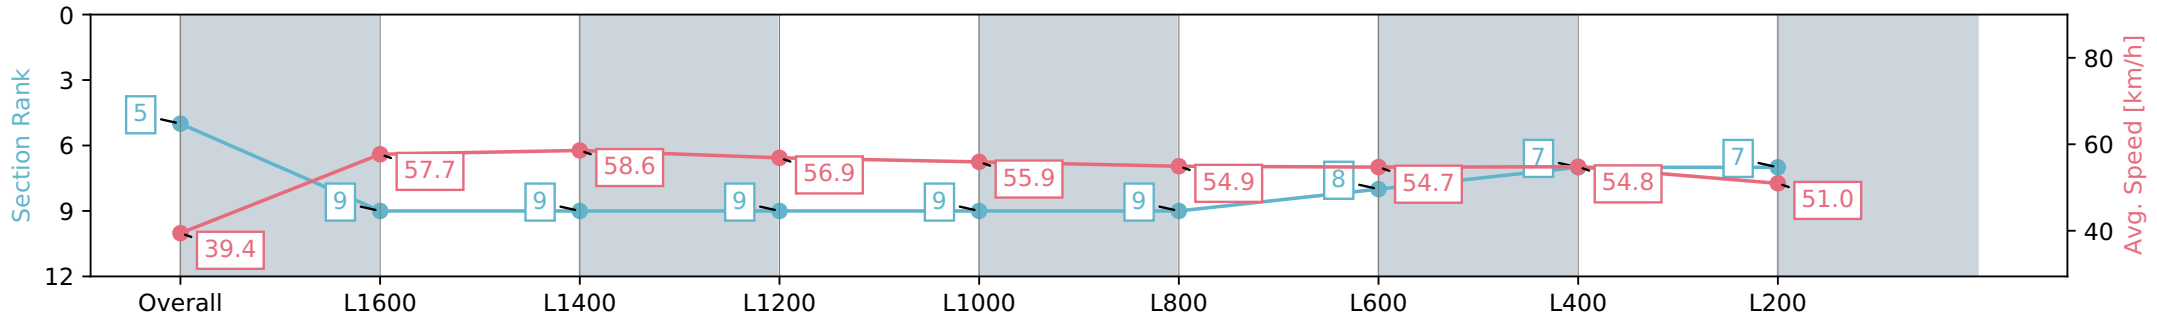

Report Created: Wed 26 June 2024 15:33:55 GMT+10 (Note: Timing is based on positional data)

- [] Ranking at each section and finish
- :-:- No data available at this section
- NA No data available

Horse/Jockey Name	MASTER OF ILLUSION/Samuel Payne
Finish Rank	5
Fastest Section Time (Section)	0:12.34 (L1400)
Top Speed [km/h] (Section)	60.0 (L1400)
Race State	Finished

Gawler SA - Professional

Race 6: Gawler Arms Hotel Rating 0 - 56 Handicap - 1719m

26 June 2024 - 2:40PM

Track Rating: Heavy 10, Weather: Overcast, Rail Position: +5m Entire

Section	Overall	L1600	L1400	L1200	L1000	L800	L600	L400	L200
Section Times	1:55.00 [5] (0:10.90)	1:44.10 [9] (0:12.57)	1:31.52 [9] (0:12.34)	1:19.18 [9] (0:12.64)	1:06.54 [9] (0:12.88)	0:53.66 [9] (0:13.16)	0:40.50 [8] (0:13.16)	0:27.34 [7] (0:13.23)	0:14.11 [7] (0:14.11)
Average Speed [km/h]	39.4	57.7	58.6	56.9	55.9	54.9	54.7	54.8	51.0
Top Speed [km/h]	56.6	58.7	60.0	58.3	57.2	55.7	55.2	55.6	53.6
Avg. Dist. to Rail [m]	4.2	1.5	0.8	0.5	1.1	0.5	0.3	2.5	4.3
Avg. Stride Freq. [Hz]	2.0	2.3	2.2	2.2	2.1	2.1	2.1	2.1	2.1
Avg. Stride Length [m]	5.1	7.1	7.4	7.3	7.3	7.2	7.2	7.2	6.7