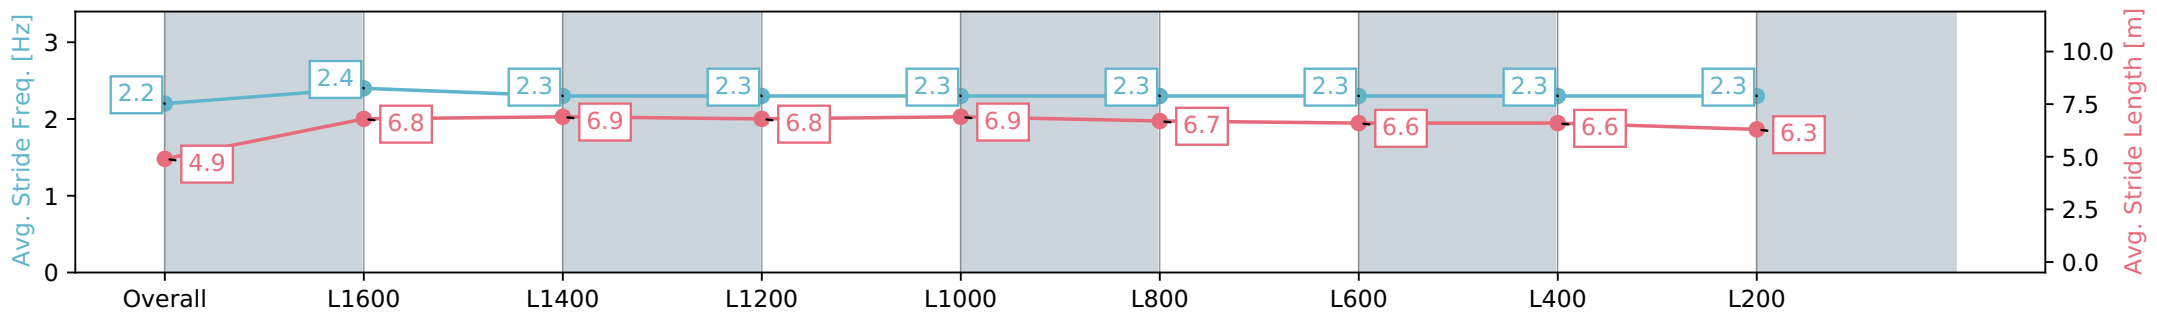

Section	Overall	L1600	L1400	L1200	L1000	L800	L600	L400	L200
Section Times	1:53.83 [1] (0:10.56)	1:43.26 [6] (0:12.36)	1:30.90 [5] (0:12.42)	1:18.48 [5] (0:12.60)	1:05.88 [5] (0:12.97)	0:52.91 [5] (0:12.96)	0:39.95 [4] (0:12.95)	0:27.00 [2] (0:13.19)	0:13.81 [2] (0:13.81)
Average Speed [km/h]	40.5	58.2	58.0	57.2	55.8	55.7	55.7	54.8	52.1
Top Speed [km/h]	58.8	59.4	59.4	58.4	56.5	56.9	56.8	55.8	54.1
Avg. Dist. to Rail [m]	2.0	0.3	1.4	1.2	1.2	0.6	0.4	2.5	3.1
Avg. Stride Freq. [Hz]	2.2	2.4	2.3	2.3	2.3	2.3	2.3	2.3	2.3
Avg. Stride Length [m]	4.9	6.8	6.9	6.8	6.9	6.7	6.6	6.6	6.3