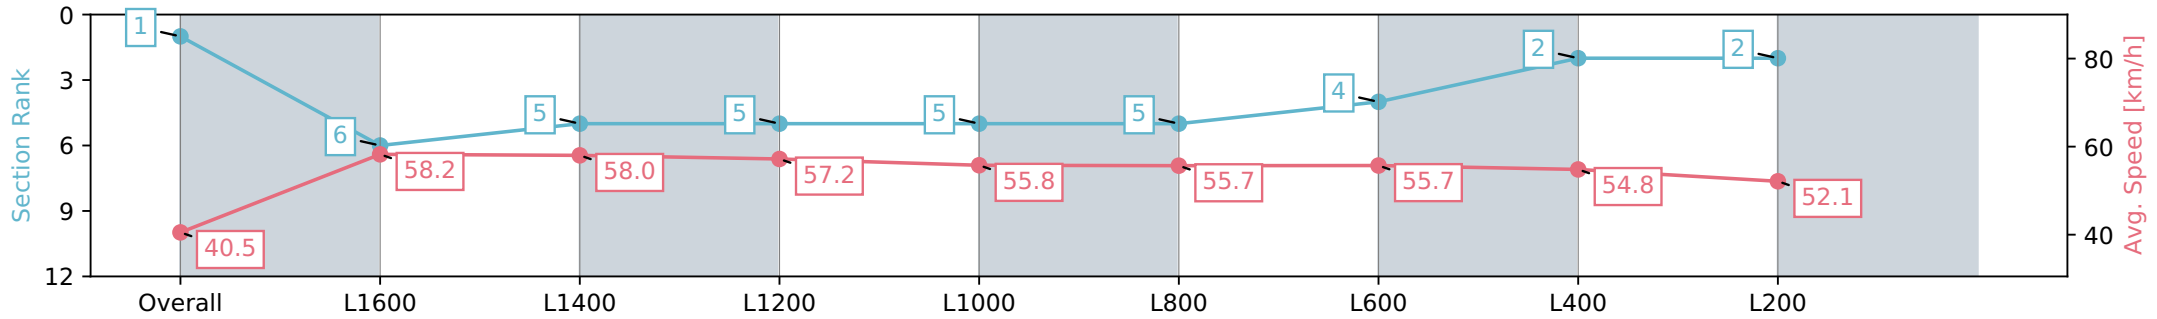

Section	Overall	L1600	L1400	L1200	L1000	L800	L600	L400	L200
Section Times	1:53.83 [1] (0:10.56)	1:43.26 [6] (0:12.36)	1:30.90 [5] (0:12.42)	1:18.48 [5] (0:12.60)	1:05.88 [5] (0:12.97)	0:52.91 [5] (0:12.96)	0:39.95 [4] (0:12.95)	0:27.00 [2] (0:13.19)	0:13.81 [2] (0:13.81)
Average Speed [km/h]	40.5	58.2	58.0	57.2	55.8	55.7	55.7	54.8	52.1
Top Speed [km/h]	58.8	59.4	59.4	58.4	56.5	56.9	56.8	55.8	54.1
Avg. Dist. to Rail [m]	2.0	0.3	1.4	1.2	1.2	0.6	0.4	2.5	3.1
Avg. Stride Freq. [Hz]	2.2	2.4	2.3	2.3	2.3	2.3	2.3	2.3	2.3
Avg. Stride Length [m]	4.9	6.8	6.9	6.8	6.9	6.7	6.6	6.6	6.3