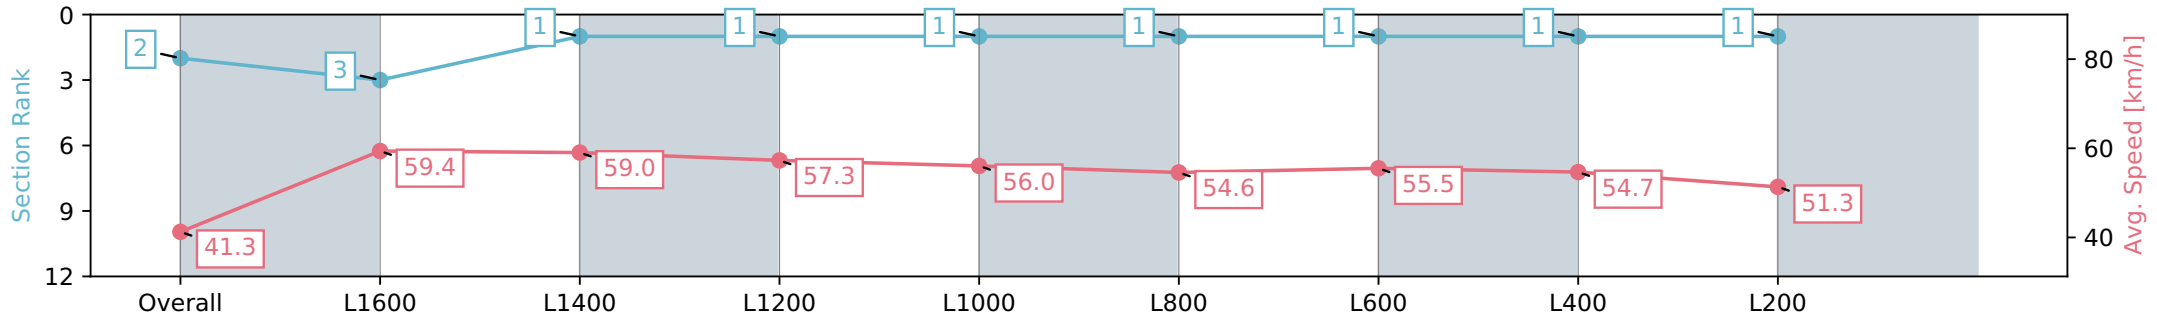

Gawler SA - Professional

Race 6: Gawler Arms Hotel Rating 0 - 56 Handicap - 1719m

26 June 2024 - 2:40PM

Track Rating: Heavy 10, Weather: Overcast, Rail Position: +5m Entire

Section	Overall	L1600	L1400	L1200	L1000	L800	L600	L400	L200
Section Times	1:53.84 [2] (0:10.36)	1:43.48 [3] (0:12.19)	1:31.29 [1] (0:12.21)	1:19.08 [1] (0:12.59)	1:06.49 [1] (0:12.91)	0:53.58 [1] (0:13.31)	0:40.27 [1] (0:13.05)	0:27.22 [1] (0:13.18)	0:14.04 [1] (0:14.04)
Average Speed [km/h]	41.3	59.4	59.0	57.3	56.0	54.6	55.5	54.7	51.3
Top Speed [km/h]	61.4	61.3	59.8	59.1	56.6	55.8	56.0	55.6	53.2
Avg. Dist. to Rail [m]	2.9	0.6	1.1	0.9	1.7	1.5	1.2	1.5	1.5
Avg. Stride Freq. [Hz]	2.3	2.3	2.3	2.2	2.2	2.2	2.2	2.2	2.1
Avg. Stride Length [m]	4.7	7.2	7.3	7.1	7.1	6.8	6.9	6.9	6.7