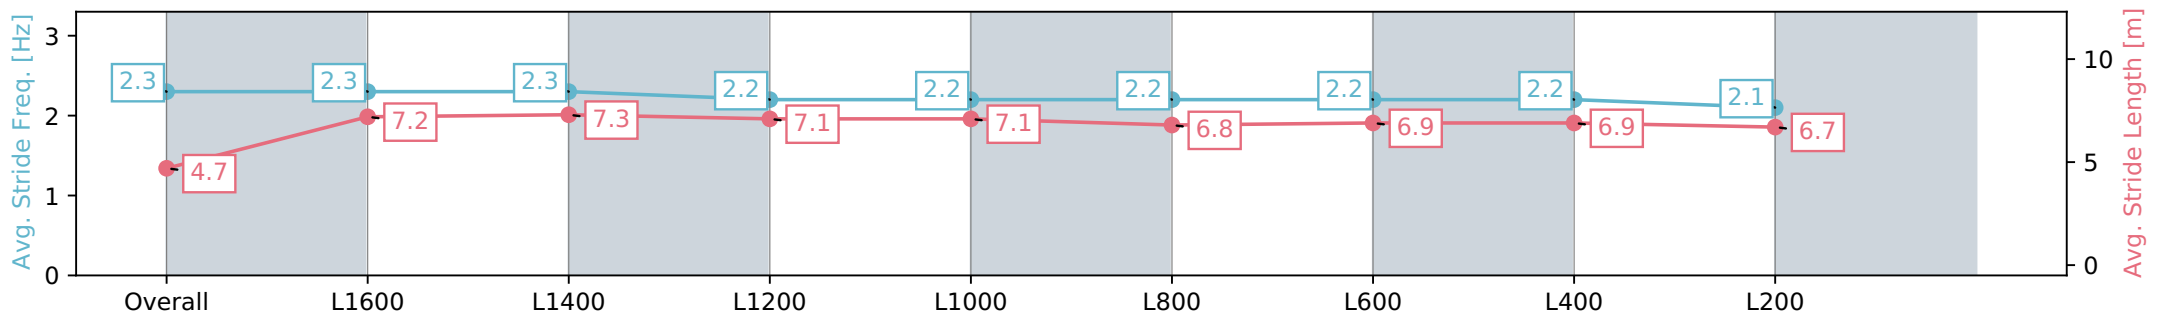

Gawler SA - Professional

Race 6: Gawler Arms Hotel Rating 0 - 56 Handicap - 1719m

26 June 2024 - 2:40PM

Track Rating: Heavy 10, Weather: Overcast, Rail Position: +5m Entire

Section	Overall	L1600	L1400	L1200	L1000	L800	L600	L400	L200
Section Times	1:53.84 [2] (0:10.36)	1:43.48 [3] (0:12.19)	1:31.29 [1] (0:12.21)	1:19.08 [1] (0:12.59)	1:06.49 [1] (0:12.91)	0:53.58 [1] (0:13.31)	0:40.27 [1] (0:13.05)	0:27.22 [1] (0:13.18)	0:14.04 [1] (0:14.04)
Average Speed [km/h]	41.3	59.4	59.0	57.3	56.0	54.6	55.5	54.7	51.3
Top Speed [km/h]	61.4	61.3	59.8	59.1	56.6	55.8	56.0	55.6	53.2
Avg. Dist. to Rail [m]	2.9	0.6	1.1	0.9	1.7	1.5	1.2	1.5	1.5
Avg. Stride Freq. [Hz]	2.3	2.3	2.3	2.2	2.2	2.2	2.2	2.2	2.1
Avg. Stride Length [m]	4.7	7.2	7.3	7.1	7.1	6.8	6.9	6.9	6.7