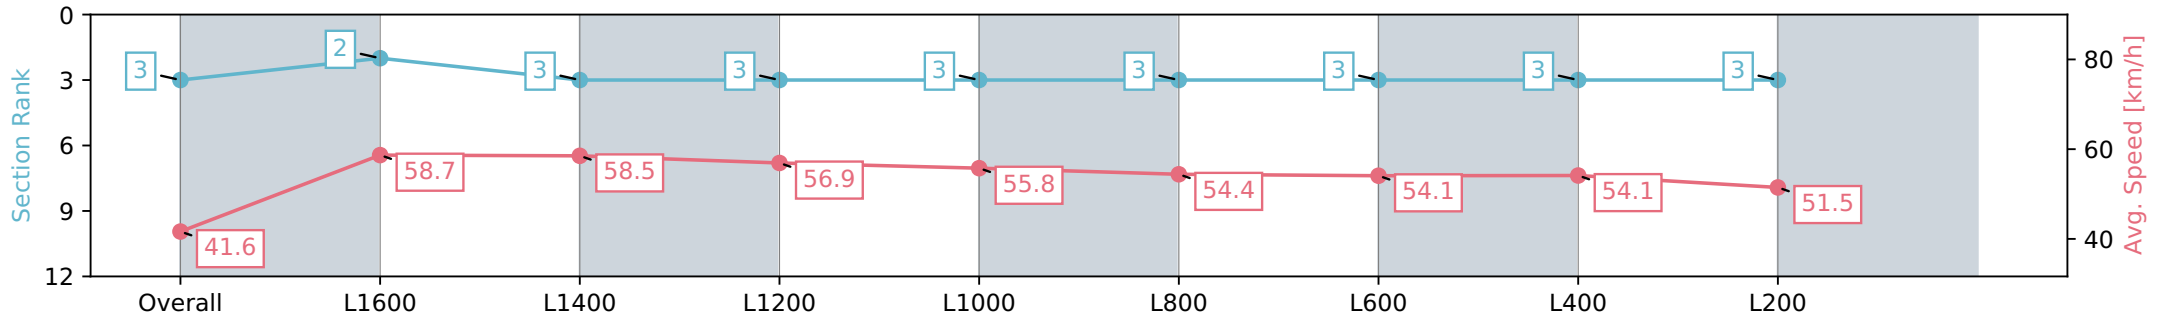

Gawler SA - Professional
 Race 6: Gawler Arms Hotel Rating 0 - 56 Handicap - 1719m
 26 June 2024 - 2:40PM
 Track Rating: Heavy 10, Weather: Overcast, Rail Position: +5m
 Entire

Section	Overall	L1600	L1400	L1200	L1000	L800	L600	L400	L200
Section Times	1:54.41 [3] (0:10.31)	1:44.10 [2] (0:12.32)	1:31.78 [3] (0:12.38)	1:19.40 [3] (0:12.66)	1:06.74 [3] (0:12.97)	0:53.77 [3] (0:13.23)	0:40.54 [3] (0:13.23)	0:27.31 [3] (0:13.36)	0:13.95 [3] (0:13.95)
Average Speed [km/h]	41.6	58.7	58.5	56.9	55.8	54.4	54.1	54.1	51.5
Top Speed [km/h]	59.9	59.9	59.4	58.9	56.3	55.3	54.9	54.6	53.5
Avg. Dist. to Rail [m]	2.0	0.9	1.8	0.9	1.3	0.5	0.9	0.7	1.9
Avg. Stride Freq. [Hz]	0.0	0.0	0.0	0.0	0.0	0.0	0.0	0.0	0.0
Avg. Stride Length [m]	0.0	0.0	0.0	0.0	0.0	0.0	0.0	0.0	0.0