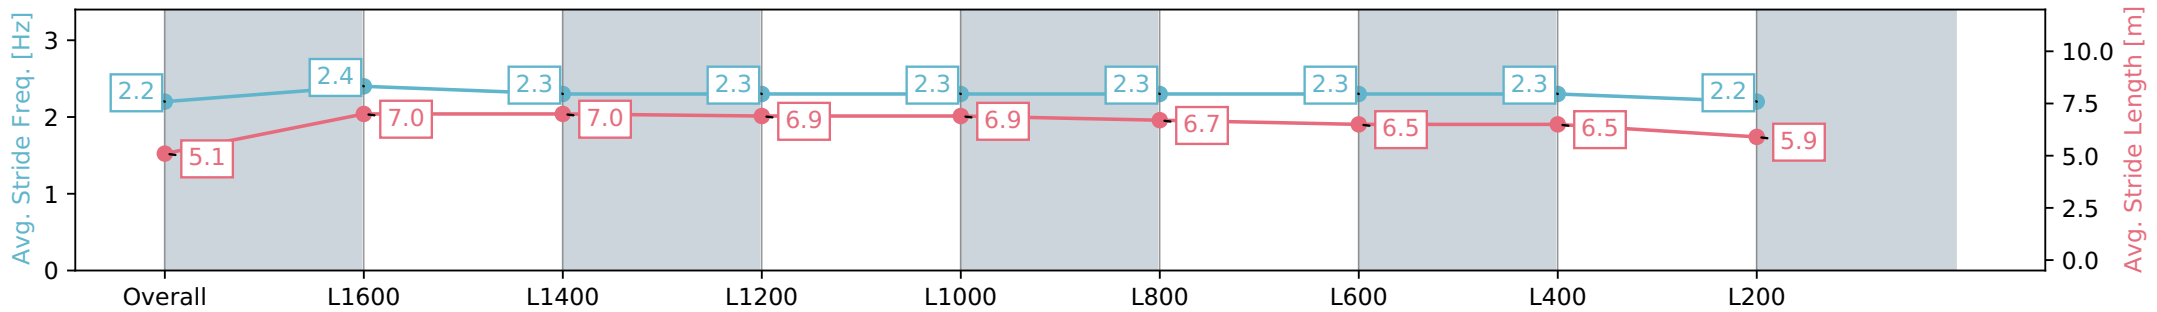

Gawler SA - Professional
 Race 6: Gawler Arms Hotel Rating 0 - 56 Handicap - 1719m
 26 June 2024 - 2:40PM
 Track Rating: Heavy 10, Weather: Overcast, Rail Position: +5m Entire

Section	Overall	L1600	L1400	L1200	L1000	L800	L600	L400	L200
Section Times	1:55.72 [7] (0:10.28)	1:45.43 [1] (0:12.33)	1:33.10 [2] (0:12.24)	1:20.86 [2] (0:12.62)	1:08.24 [2] (0:13.01)	0:55.23 [2] (0:13.31)	0:41.92 [2] (0:13.30)	0:28.62 [3] (0:13.72)	0:14.90 [5] (0:14.90)
Average Speed [km/h]	41.9	59.5	59.2	57.1	55.7	55.0	54.6	52.8	48.4
Top Speed [km/h]	60.1	61.0	60.7	58.8	56.3	57.1	55.8	54.0	51.7
Avg. Dist. to Rail [m]	6.7	3.5	3.0	2.2	2.6	2.6	1.9	4.8	7.9
Avg. Stride Freq. [Hz]	2.4	2.4	2.4	2.4	2.3	2.4	2.4	2.3	2.3
Avg. Stride Length [m]	4.6	6.8	6.8	6.7	6.7	6.3	6.3	6.2	5.9

- [] Ranking at each section and finish
- :-:- No data available at this section
- NA No data available

Horse/Jockey Name	SALUTE THE STARS/Anna Jordso
Finish Rank	8
Fastest Section Time (Section)	0:12.33 (L1600)
Top Speed [km/h] (Section)	60.1 (L1600)
Race State	Finished

Gawler SA - Professional
 Race 6: Gawler Arms Hotel Rating 0 - 56 Handicap - 1719m
 26 June 2024 - 2:40PM
 Track Rating: Heavy 10, Weather: Overcast, Rail Position: +5m
 Entire

Section	Overall	L1600	L1400	L1200	L1000	L800	L600	L400	L200
Section Times	1:56.01 [8] (0:10.40)	1:45.61 [5] (0:12.33)	1:33.28 [4] (0:12.36)	1:20.92 [4] (0:12.64)	1:08.28 [4] (0:12.96)	0:55.32 [4] (0:13.21)	0:42.11 [5] (0:13.36)	0:28.75 [5] (0:13.66)	0:15.09 [8] (0:15.09)
Average Speed [km/h]	41.1	59.2	58.5	56.9	56.0	55.8	54.3	53.3	47.6
Top Speed [km/h]	59.8	60.1	59.5	58.9	56.7	57.0	55.7	54.3	52.0
Avg. Dist. to Rail [m]	4.6	1.9	2.3	2.0	2.9	3.1	2.3	5.6	8.8
Avg. Stride Freq. [Hz]	2.2	2.4	2.3	2.3	2.3	2.3	2.3	2.3	2.2
Avg. Stride Length [m]	5.1	7.0	7.0	6.9	6.9	6.7	6.5	6.5	5.9