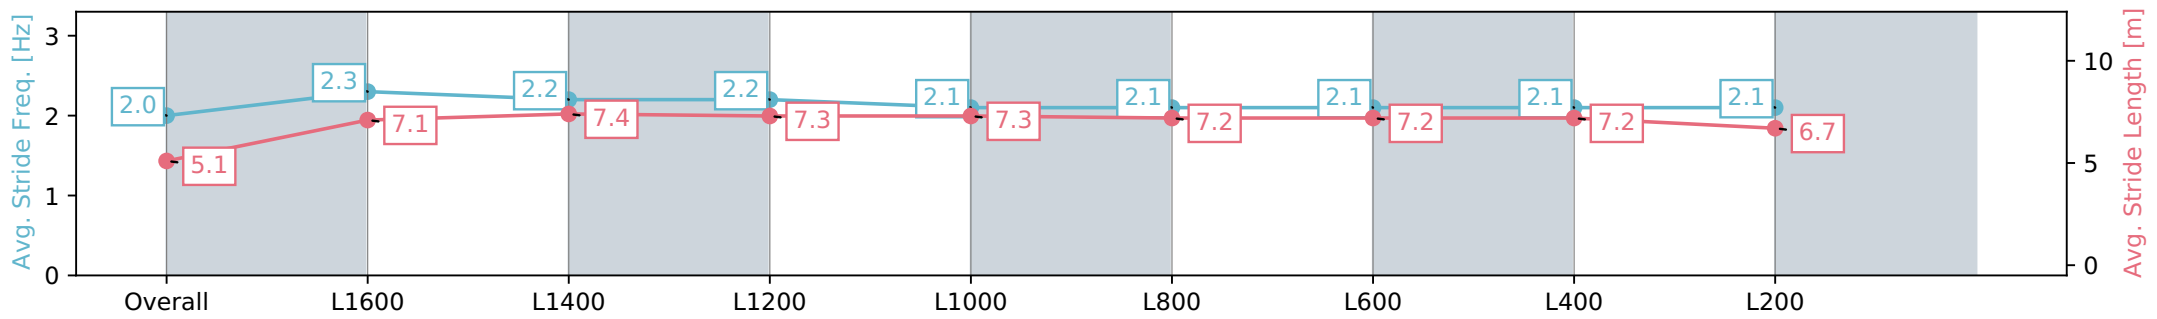

Report Created: Wed 26 June 2024 15:33:55 GMT+10 (Note: Timing is based on positional data)

- [] Ranking at each section and finish
- :-:- No data available at this section
- NA No data available

Horse/Jockey Name	MASTER OF ILLUSION/Samuel Payne
Finish Rank	5
Fastest Section Time (Section)	0:12.34 (L1400)
Top Speed [km/h] (Section)	60.0 (L1400)
Race State	Finished

Gawler SA - Professional

Race 6: Gawler Arms Hotel Rating 0 - 56 Handicap - 1719m

26 June 2024 - 2:40PM

Track Rating: Heavy 10, Weather: Overcast, Rail Position: +5m Entire

Section	Overall	L1600	L1400	L1200	L1000	L800	L600	L400	L200
Section Times	1:55.00 [5] (0:10.90)	1:44.10 [9] (0:12.57)	1:31.52 [9] (0:12.34)	1:19.18 [9] (0:12.64)	1:06.54 [9] (0:12.88)	0:53.66 [9] (0:13.16)	0:40.50 [8] (0:13.16)	0:27.34 [7] (0:13.23)	0:14.11 [7] (0:14.11)
Average Speed [km/h]	39.4	57.7	58.6	56.9	55.9	54.9	54.7	54.8	51.0
Top Speed [km/h]	56.6	58.7	60.0	58.3	57.2	55.7	55.2	55.6	53.6
Avg. Dist. to Rail [m]	4.2	1.5	0.8	0.5	1.1	0.5	0.3	2.5	4.3
Avg. Stride Freq. [Hz]	2.0	2.3	2.2	2.2	2.1	2.1	2.1	2.1	2.1
Avg. Stride Length [m]	5.1	7.1	7.4	7.3	7.3	7.2	7.2	7.2	6.7