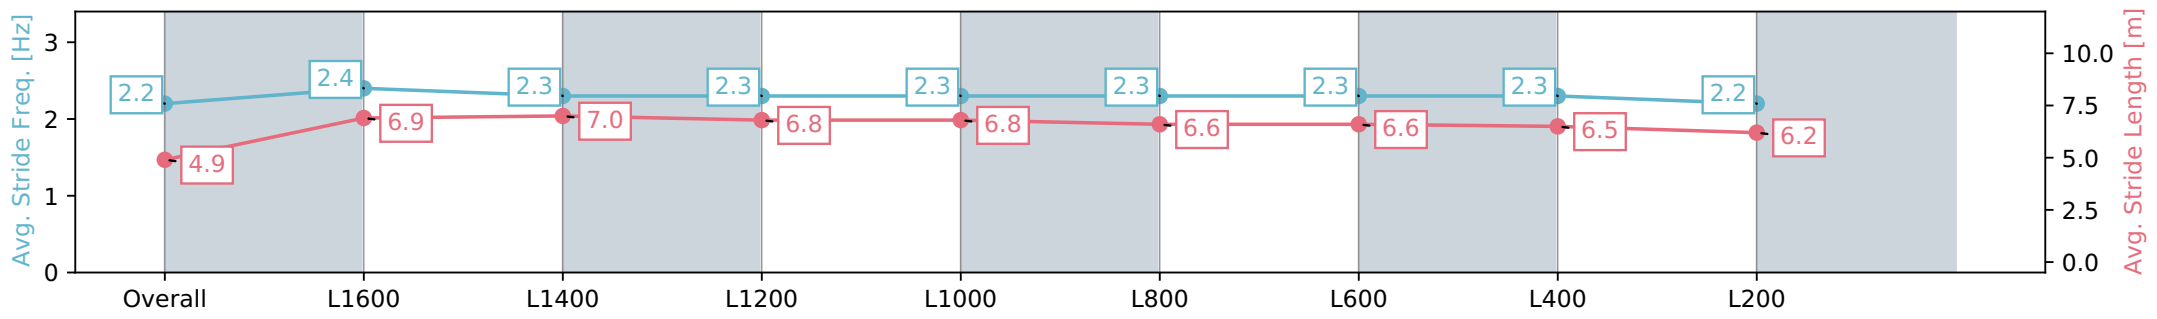

Gawler SA - Professional

Race 6: Gawler Arms Hotel Rating 0 - 56 Handicap - 1719m

26 June 2024 - 2:40PM

Track Rating: Heavy 10, Weather: Overcast, Rail Position: +5m Entire

Section	Overall	L1600	L1400	L1200	L1000	L800	L600	L400	L200
Section Times	1:56.09 [9] (0:10.68)	1:45.41 [8] (0:12.44)	1:32.97 [7] (0:12.37)	1:20.60 [7] (0:12.66)	1:07.94 [7] (0:12.99)	0:54.95 [7] (0:13.24)	0:41.71 [7] (0:13.28)	0:28.42 [9] (0:13.82)	0:14.60 [9] (0:14.60)
Average Speed [km/h]	40.3	58.5	58.6	57.0	55.6	54.9	54.2	52.3	49.4
Top Speed [km/h]	58.8	60.6	60.2	58.6	56.1	55.8	55.4	53.9	51.5
Avg. Dist. to Rail [m]	7.7	2.2	2.4	1.9	2.5	1.1	0.6	3.4	6.0
Avg. Stride Freq. [Hz]	2.2	2.4	2.3	2.3	2.3	2.3	2.3	2.3	2.2
Avg. Stride Length [m]	4.9	6.9	7.0	6.8	6.8	6.6	6.6	6.5	6.2