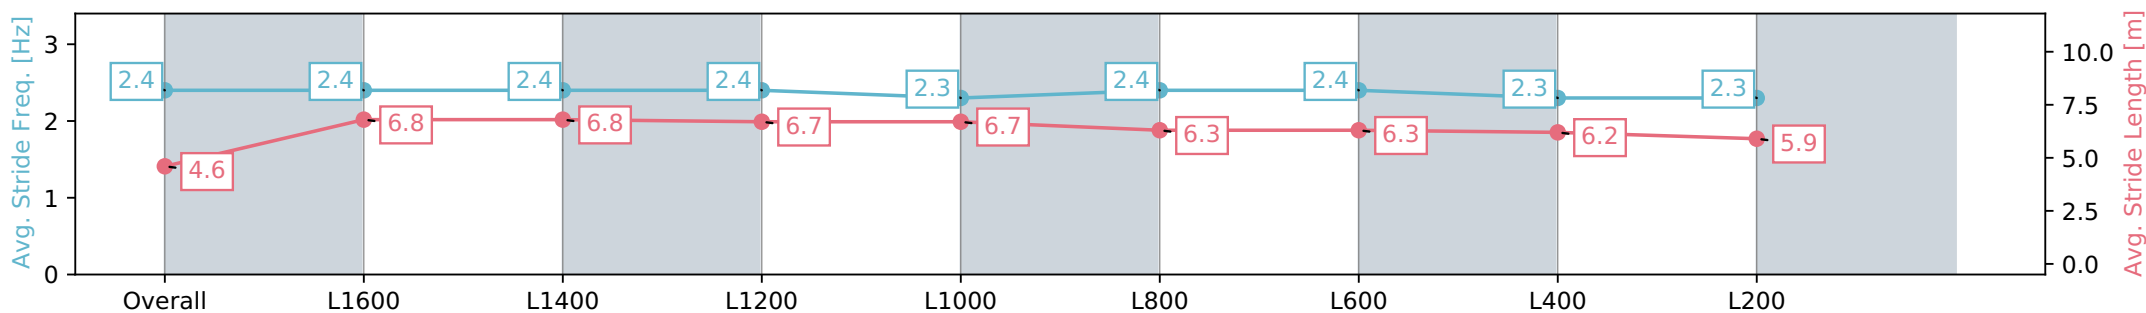

Gawler SA - Professional
 Race 6: Gawler Arms Hotel Rating 0 - 56 Handicap - 1719m
 26 June 2024 - 2:40PM
 Track Rating: Heavy 10, Weather: Overcast, Rail Position: +5m Entire

Section	Overall	L1600	L1400	L1200	L1000	L800	L600	L400	L200
Section Times	1:55.72 [7] (0:10.28)	1:45.43 [1] (0:12.33)	1:33.10 [2] (0:12.24)	1:20.86 [2] (0:12.62)	1:08.24 [2] (0:13.01)	0:55.23 [2] (0:13.31)	0:41.92 [2] (0:13.30)	0:28.62 [3] (0:13.72)	0:14.90 [5] (0:14.90)
Average Speed [km/h]	41.9	59.5	59.2	57.1	55.7	55.0	54.6	52.8	48.4
Top Speed [km/h]	60.1	61.0	60.7	58.8	56.3	57.1	55.8	54.0	51.7
Avg. Dist. to Rail [m]	6.7	3.5	3.0	2.2	2.6	2.6	1.9	4.8	7.9
Avg. Stride Freq. [Hz]	2.4	2.4	2.4	2.4	2.3	2.4	2.4	2.3	2.3
Avg. Stride Length [m]	4.6	6.8	6.8	6.7	6.7	6.3	6.3	6.2	5.9