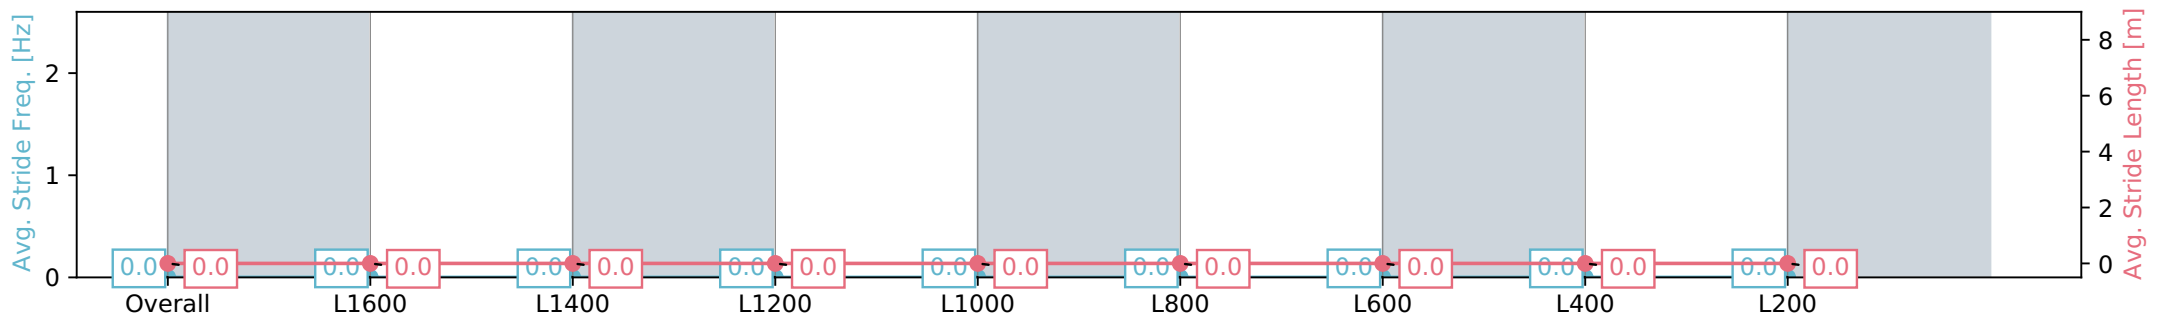

Gawler SA - Professional
 Race 6: Gawler Arms Hotel Rating 0 - 56 Handicap - 1719m
 26 June 2024 - 2:40PM
 Track Rating: Heavy 10, Weather: Overcast, Rail Position: +5m
 Entire

Section	Overall	L1600	L1400	L1200	L1000	L800	L600	L400	L200
Section Times	1:54.41 [3] (0:10.31)	1:44.10 [2] (0:12.32)	1:31.78 [3] (0:12.38)	1:19.40 [3] (0:12.66)	1:06.74 [3] (0:12.97)	0:53.77 [3] (0:13.23)	0:40.54 [3] (0:13.23)	0:27.31 [3] (0:13.36)	0:13.95 [3] (0:13.95)
Average Speed [km/h]	41.6	58.7	58.5	56.9	55.8	54.4	54.1	54.1	51.5
Top Speed [km/h]	59.9	59.9	59.4	58.9	56.3	55.3	54.9	54.6	53.5
Avg. Dist. to Rail [m]	2.0	0.9	1.8	0.9	1.3	0.5	0.9	0.7	1.9
Avg. Stride Freq. [Hz]	0.0	0.0	0.0	0.0	0.0	0.0	0.0	0.0	0.0
Avg. Stride Length [m]	0.0	0.0	0.0	0.0	0.0	0.0	0.0	0.0	0.0