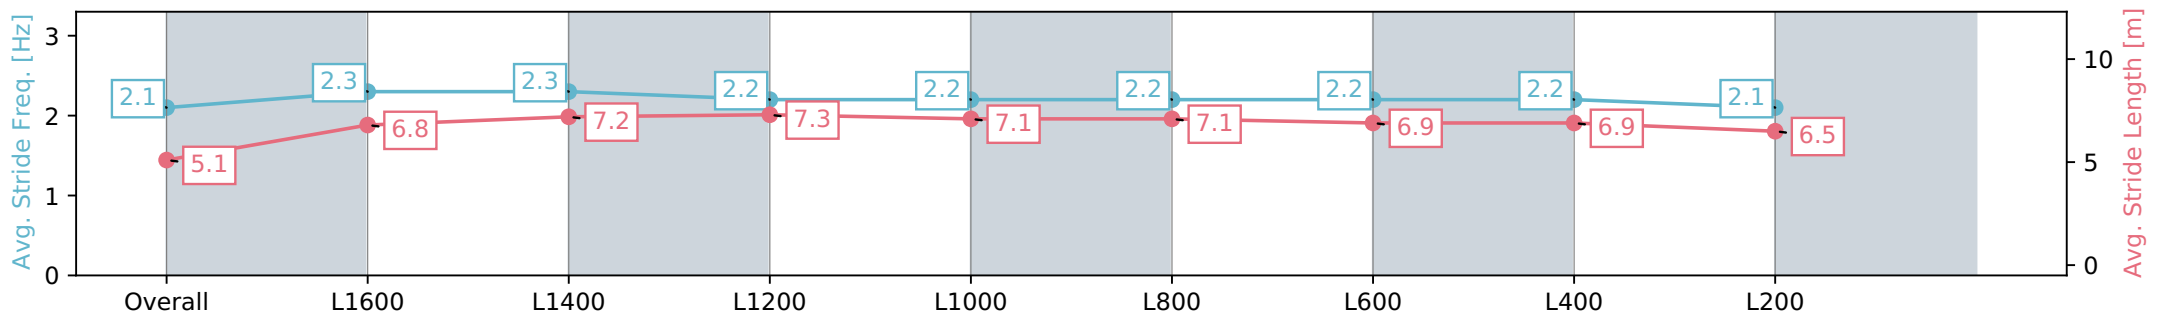

Gawler SA - Professional

Race 6: Gawler Arms Hotel Rating 0 - 56 Handicap - 1719m

26 June 2024 - 2:40PM

Track Rating: Heavy 10, Weather: Overcast, Rail Position: +5m Entire

Section	Overall	L1600	L1400	L1200	L1000	L800	L600	L400	L200
Section Times	1:55.00 [5] (0:10.90)	1:44.10 [9] (0:12.57)	1:31.52 [9] (0:12.34)	1:19.18 [9] (0:12.64)	1:06.54 [9] (0:12.88)	0:53.66 [9] (0:13.16)	0:40.50 [8] (0:13.16)	0:27.34 [7] (0:13.23)	0:14.11 [7] (0:14.11)
Average Speed [km/h]	39.4	57.7	58.6	56.9	55.9	54.9	54.7	54.8	51.0
Top Speed [km/h]	56.6	58.7	60.0	58.3	57.2	55.7	55.2	55.6	53.6
Avg. Dist. to Rail [m]	4.2	1.5	0.8	0.5	1.1	0.5	0.3	2.5	4.3
Avg. Stride Freq. [Hz]	2.0	2.3	2.2	2.2	2.1	2.1	2.1	2.1	2.1
Avg. Stride Length [m]	5.1	7.1	7.4	7.3	7.3	7.2	7.2	7.2	6.7

Report Created: Wed 26 June 2024 15:33:58 GMT+10 (Note: Timing is based on positional data)

- [] Ranking at each section and finish
- :-:- No data available at this section
- NA No data available

Horse/Jockey Name	CHARLESFORT/Felicity Atkinson
Finish Rank	6
Fastest Section Time (Section)	0:12.38 (L1400)
Top Speed [km/h] (Section)	59.8 (L1400)
Race State	Finished

Gawler SA - Professional
 Race 6: Gawler Arms Hotel Rating 0 - 56 Handicap - 1719m
 26 June 2024 - 2:40PM
 Track Rating: Heavy 10, Weather: Overcast, Rail Position: +5m Entire

Section	Overall	L1600	L1400	L1200	L1000	L800	L600	L400	L200
Section Times	1:55.33 [6] (0:10.37)	1:44.96 [4] (0:12.96)	1:32.00 [8] (0:12.38)	1:19.62 [8] (0:12.60)	1:07.02 [8] (0:13.00)	0:54.02 [8] (0:13.20)	0:40.82 [9] (0:13.15)	0:27.67 [8] (0:13.22)	0:14.45 [6] (0:14.45)
Average Speed [km/h]	41.2	56.6	58.6	57.2	56.0	55.3	55.0	54.9	49.6
Top Speed [km/h]	57.7	59.0	59.8	58.1	56.9	56.2	56.1	55.6	52.8
Avg. Dist. to Rail [m]	5.7	3.0	3.0	2.7	3.4	2.5	1.3	3.8	5.4
Avg. Stride Freq. [Hz]	2.1	2.3	2.3	2.2	2.2	2.2	2.2	2.2	2.1
Avg. Stride Length [m]	5.1	6.8	7.2	7.3	7.1	7.1	6.9	6.9	6.5