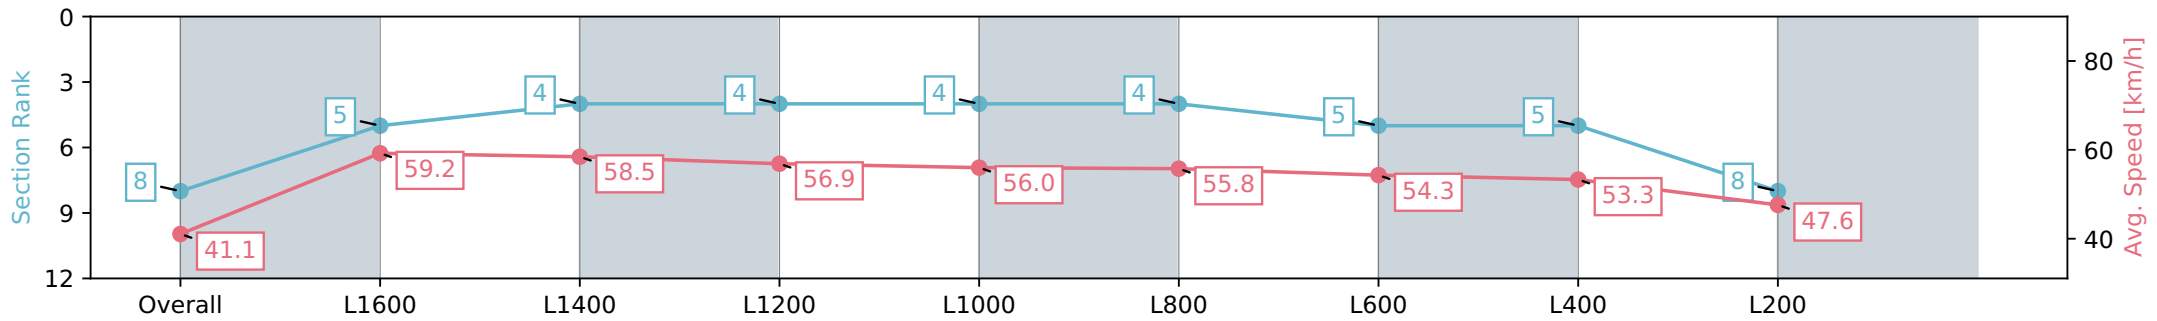

Gawler SA - Professional
 Race 6: Gawler Arms Hotel Rating 0 - 56 Handicap - 1719m
 26 June 2024 - 2:40PM
 Track Rating: Heavy 10, Weather: Overcast, Rail Position: +5m Entire

Section	Overall	L1600	L1400	L1200	L1000	L800	L600	L400	L200
Section Times	1:55.72 [7] (0:10.28)	1:45.43 [1] (0:12.33)	1:33.10 [2] (0:12.24)	1:20.86 [2] (0:12.62)	1:08.24 [2] (0:13.01)	0:55.23 [2] (0:13.31)	0:41.92 [2] (0:13.30)	0:28.62 [3] (0:13.72)	0:14.90 [5] (0:14.90)
Average Speed [km/h]	41.9	59.5	59.2	57.1	55.7	55.0	54.6	52.8	48.4
Top Speed [km/h]	60.1	61.0	60.7	58.8	56.3	57.1	55.8	54.0	51.7
Avg. Dist. to Rail [m]	6.7	3.5	3.0	2.2	2.6	2.6	1.9	4.8	7.9
Avg. Stride Freq. [Hz]	2.4	2.4	2.4	2.4	2.3	2.4	2.4	2.3	2.3
Avg. Stride Length [m]	4.6	6.8	6.8	6.7	6.7	6.3	6.3	6.2	5.9

- [] Ranking at each section and finish
- :-:- No data available at this section
- NA No data available

Horse/Jockey Name	SALUTE THE STARS/Anna Jordso
Finish Rank	8
Fastest Section Time (Section)	0:12.33 (L1600)
Top Speed [km/h] (Section)	60.1 (L1600)
Race State	Finished

Gawler SA - Professional
 Race 6: Gawler Arms Hotel Rating 0 - 56 Handicap - 1719m
 26 June 2024 - 2:40PM
 Track Rating: Heavy 10, Weather: Overcast, Rail Position: +5m
 Entire

Section	Overall	L1600	L1400	L1200	L1000	L800	L600	L400	L200
Section Times	1:56.01 [8] (0:10.40)	1:45.61 [5] (0:12.33)	1:33.28 [4] (0:12.36)	1:20.92 [4] (0:12.64)	1:08.28 [4] (0:12.96)	0:55.32 [4] (0:13.21)	0:42.11 [5] (0:13.36)	0:28.75 [5] (0:13.66)	0:15.09 [8] (0:15.09)
Average Speed [km/h]	41.1	59.2	58.5	56.9	56.0	55.8	54.3	53.3	47.6
Top Speed [km/h]	59.8	60.1	59.5	58.9	56.7	57.0	55.7	54.3	52.0
Avg. Dist. to Rail [m]	4.6	1.9	2.3	2.0	2.9	3.1	2.3	5.6	8.8
Avg. Stride Freq. [Hz]	2.2	2.4	2.3	2.3	2.3	2.3	2.3	2.3	2.2
Avg. Stride Length [m]	5.1	7.0	7.0	6.9	6.9	6.7	6.5	6.5	5.9