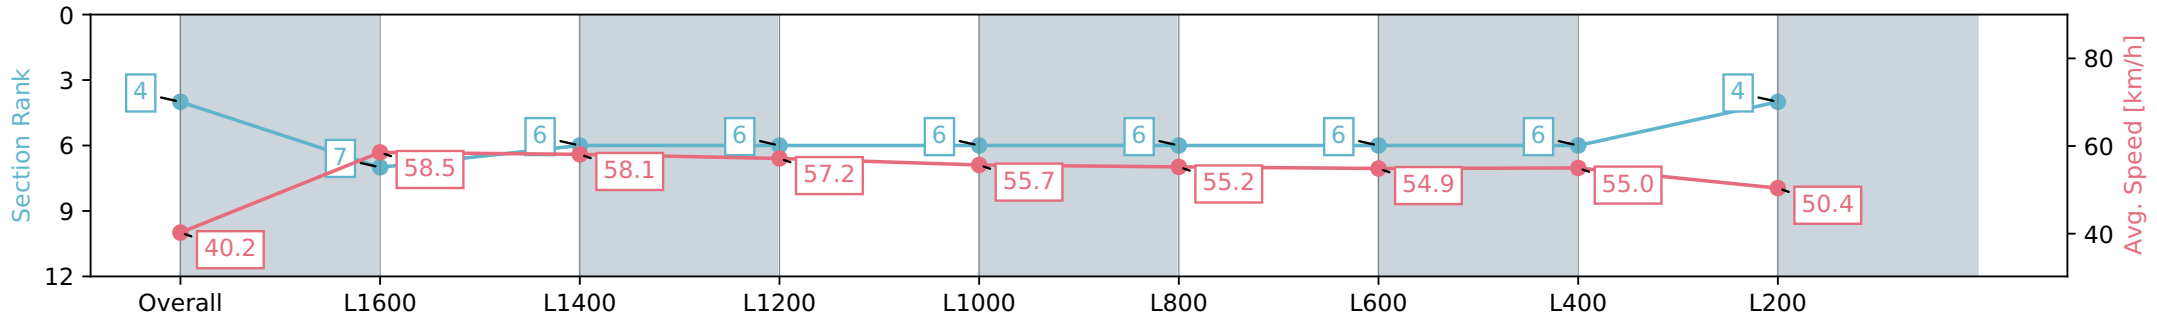

Gawler SA - Professional
 Race 6: Gawler Arms Hotel Rating 0 - 56 Handicap - 1719m
 26 June 2024 - 2:40PM
 Track Rating: Heavy 10, Weather: Overcast, Rail Position: +5m Entire

Section	Overall	L1600	L1400	L1200	L1000	L800	L600	L400	L200
Section Times	1:54.89 [4] (0:10.66)	1:44.23 [7] (0:12.38)	1:31.85 [6] (0:12.41)	1:19.44 [6] (0:12.60)	1:06.84 [6] (0:12.98)	0:53.86 [6] (0:13.20)	0:40.66 [6] (0:13.18)	0:27.48 [6] (0:13.21)	0:14.27 [4] (0:14.27)
Average Speed [km/h]	40.2	58.5	58.1	57.2	55.7	55.2	54.9	55.0	50.4
Top Speed [km/h]	58.0	59.4	59.4	58.1	56.6	55.9	55.7	56.2	52.7
Avg. Dist. to Rail [m]	2.3	0.8	1.3	0.8	1.7	1.9	1.4	3.8	6.5
Avg. Stride Freq. [Hz]	2.1	2.4	2.3	2.3	2.3	2.3	2.3	2.3	2.3
Avg. Stride Length [m]	5.0	6.9	6.9	6.8	6.7	6.6	6.6	6.6	6.2