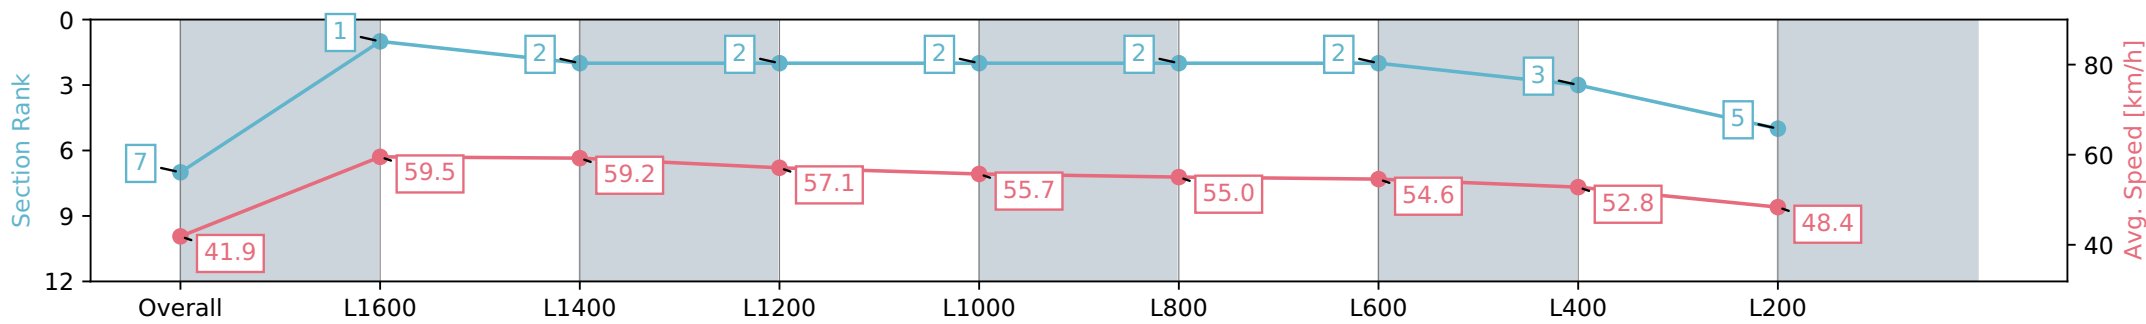

Gawler SA - Professional
 Race 6: Gawler Arms Hotel Rating 0 - 56 Handicap - 1719m
 26 June 2024 - 2:40PM
 Track Rating: Heavy 10, Weather: Overcast, Rail Position: +5m Entire

Section	Overall	L1600	L1400	L1200	L1000	L800	L600	L400	L200
Section Times	1:55.72 [7] (0:10.28)	1:45.43 [1] (0:12.33)	1:33.10 [2] (0:12.24)	1:20.86 [2] (0:12.62)	1:08.24 [2] (0:13.01)	0:55.23 [2] (0:13.31)	0:41.92 [2] (0:13.30)	0:28.62 [3] (0:13.72)	0:14.90 [5] (0:14.90)
Average Speed [km/h]	41.9	59.5	59.2	57.1	55.7	55.0	54.6	52.8	48.4
Top Speed [km/h]	60.1	61.0	60.7	58.8	56.3	57.1	55.8	54.0	51.7
Avg. Dist. to Rail [m]	6.7	3.5	3.0	2.2	2.6	2.6	1.9	4.8	7.9
Avg. Stride Freq. [Hz]	2.4	2.4	2.4	2.4	2.3	2.4	2.4	2.3	2.3
Avg. Stride Length [m]	4.6	6.8	6.8	6.7	6.7	6.3	6.3	6.2	5.9