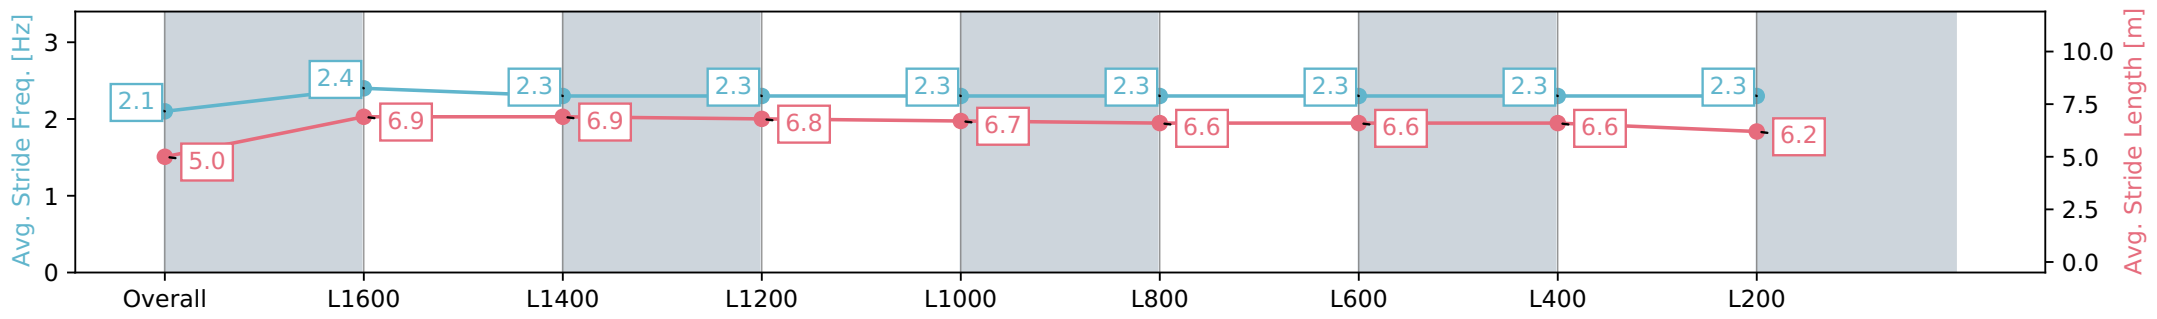

Report Created: Wed 26 June 2024 15:33:52 GMT+10 (Note: Timing is based on positional data)

- [] Ranking at each section and finish
- :-:- No data available at this section
- NA No data available

Horse/Jockey Name	COVERT WITNESS/Jason Holder
Finish Rank	4
Fastest Section Time (Section)	0:12.38 (L1600)
Top Speed [km/h] (Section)	59.4 (L1400)
Race State	Finished

Gawler SA - Professional
 Race 6: Gawler Arms Hotel Rating 0 - 56 Handicap - 1719m
 26 June 2024 - 2:40PM
 Track Rating: Heavy 10, Weather: Overcast, Rail Position: +5m Entire

Section	Overall	L1600	L1400	L1200	L1000	L800	L600	L400	L200
Section Times	1:54.89 [4] (0:10.66)	1:44.23 [7] (0:12.38)	1:31.85 [6] (0:12.41)	1:19.44 [6] (0:12.60)	1:06.84 [6] (0:12.98)	0:53.86 [6] (0:13.20)	0:40.66 [6] (0:13.18)	0:27.48 [6] (0:13.21)	0:14.27 [4] (0:14.27)
Average Speed [km/h]	40.2	58.5	58.1	57.2	55.7	55.2	54.9	55.0	50.4
Top Speed [km/h]	58.0	59.4	59.4	58.1	56.6	55.9	55.7	56.2	52.7
Avg. Dist. to Rail [m]	2.3	0.8	1.3	0.8	1.7	1.9	1.4	3.8	6.5
Avg. Stride Freq. [Hz]	2.1	2.4	2.3	2.3	2.3	2.3	2.3	2.3	2.3
Avg. Stride Length [m]	5.0	6.9	6.9	6.8	6.7	6.6	6.6	6.6	6.2