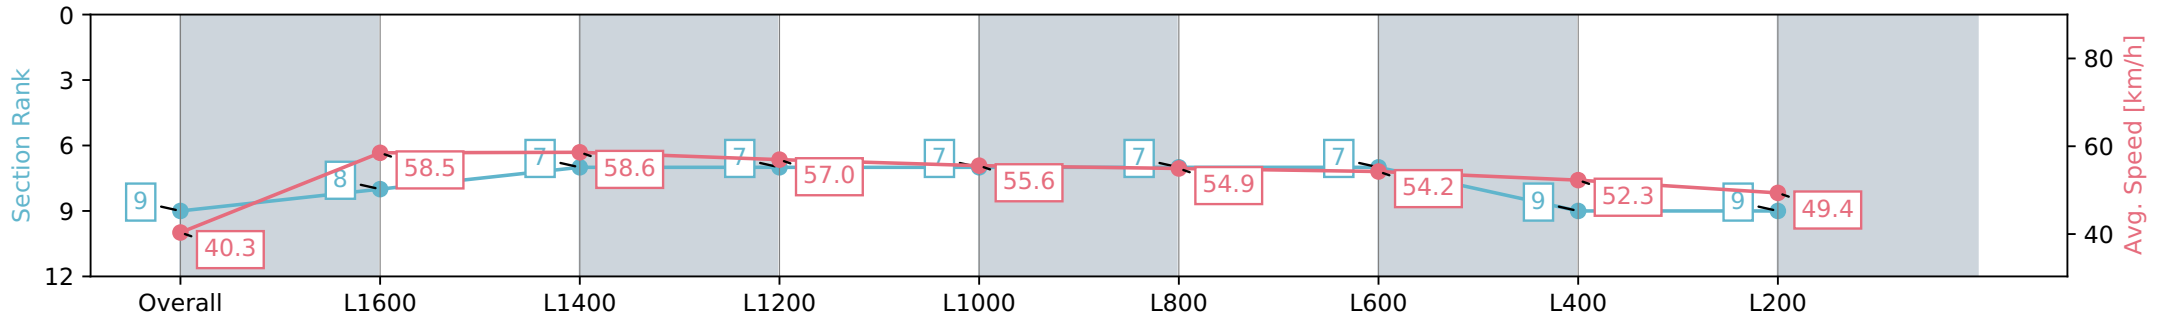

Gawler SA - Professional

Race 6: Gawler Arms Hotel Rating 0 - 56 Handicap - 1719m

26 June 2024 - 2:40PM

Track Rating: Heavy 10, Weather: Overcast, Rail Position: +5m Entire

Section	Overall	L1600	L1400	L1200	L1000	L800	L600	L400	L200
Section Times	1:56.09 [9] (0:10.68)	1:45.41 [8] (0:12.44)	1:32.97 [7] (0:12.37)	1:20.60 [7] (0:12.66)	1:07.94 [7] (0:12.99)	0:54.95 [7] (0:13.24)	0:41.71 [7] (0:13.28)	0:28.42 [9] (0:13.82)	0:14.60 [9] (0:14.60)
Average Speed [km/h]	40.3	58.5	58.6	57.0	55.6	54.9	54.2	52.3	49.4
Top Speed [km/h]	58.8	60.6	60.2	58.6	56.1	55.8	55.4	53.9	51.5
Avg. Dist. to Rail [m]	7.7	2.2	2.4	1.9	2.5	1.1	0.6	3.4	6.0
Avg. Stride Freq. [Hz]	2.2	2.4	2.3	2.3	2.3	2.3	2.3	2.3	2.2
Avg. Stride Length [m]	4.9	6.9	7.0	6.8	6.8	6.6	6.6	6.5	6.2