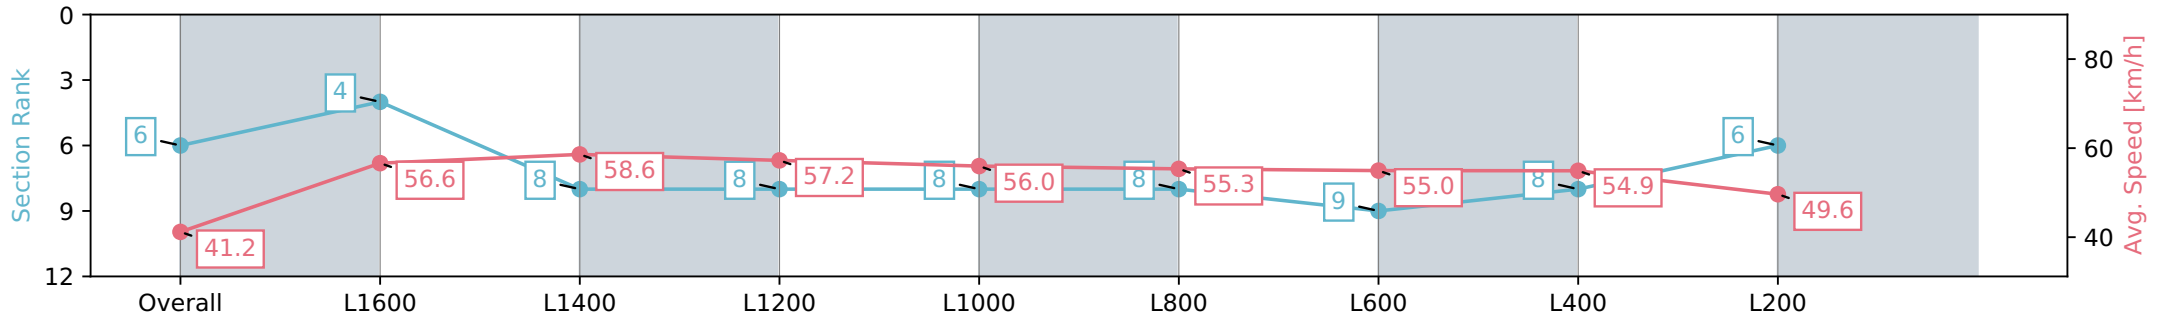

Report Created: Wed 26 June 2024 15:33:58 GMT+10 (Note: Timing is based on positional data)

- [] Ranking at each section and finish
- :-:- No data available at this section
- NA No data available

Horse/Jockey Name	CHARLESFORT/Felicity Atkinson
Finish Rank	6
Fastest Section Time (Section)	0:12.38 (L1400)
Top Speed [km/h] (Section)	59.8 (L1400)
Race State	Finished

Gawler SA - Professional
 Race 6: Gawler Arms Hotel Rating 0 - 56 Handicap - 1719m
 26 June 2024 - 2:40PM
 Track Rating: Heavy 10, Weather: Overcast, Rail Position: +5m Entire

Section	Overall	L1600	L1400	L1200	L1000	L800	L600	L400	L200
Section Times	1:55.33 [6] (0:10.37)	1:44.96 [4] (0:12.96)	1:32.00 [8] (0:12.38)	1:19.62 [8] (0:12.60)	1:07.02 [8] (0:13.00)	0:54.02 [8] (0:13.20)	0:40.82 [9] (0:13.15)	0:27.67 [8] (0:13.22)	0:14.45 [6] (0:14.45)
Average Speed [km/h]	41.2	56.6	58.6	57.2	56.0	55.3	55.0	54.9	49.6
Top Speed [km/h]	57.7	59.0	59.8	58.1	56.9	56.2	56.1	55.6	52.8
Avg. Dist. to Rail [m]	5.7	3.0	3.0	2.7	3.4	2.5	1.3	3.8	5.4
Avg. Stride Freq. [Hz]	2.1	2.3	2.3	2.2	2.2	2.2	2.2	2.2	2.1
Avg. Stride Length [m]	5.1	6.8	7.2	7.3	7.1	7.1	6.9	6.9	6.5