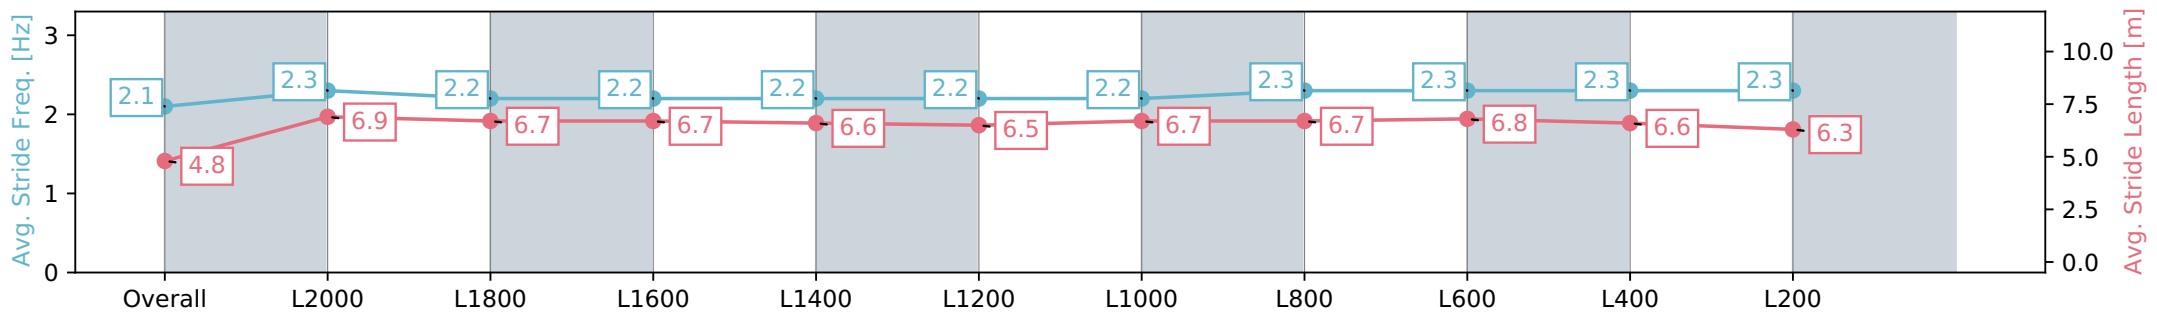

Gawler SA - Professional

Race 5: Wolf Blass Rascals Cup Class One Plate - 2121m

26 June 2024 - 2:05PM

Track Rating: Heavy 10, Weather: Overcast, Rail Position: +5m Entire

Section	Overall	L2000	L1800	L1600	L1400	L1200	L1000	L800	L600	L400	L200
Section Times	2:25.21 [5] (0:11.68)	2:13.53 [9] (0:12.41)	2:01.12 [8] (0:13.27)	1:47.85 [6] (0:13.67)	1:34.18 [5] (0:13.69)	1:20.49 [5] (0:13.83)	1:06.66 [5] (0:13.43)	0:53.23 [5] (0:13.17)	0:40.06 [5] (0:13.00)	0:27.06 [5] (0:13.23)	0:13.83 [5] (0:13.83)
Average Speed [km/h]	37.4	58.0	54.3	52.9	52.7	52.2	53.7	55.2	55.8	54.9	51.5
Top Speed [km/h]	59.6	60.1	57.1	53.8	53.8	53.7	54.4	56.3	56.1	55.7	53.5
Avg. Dist. to Rail [m]	4.5	0.3	0.6	0.5	0.8	0.6	1.2	1.7	1.6	4.2	5.7
Avg. Stride Freq. [Hz]	2.1	2.3	2.2	2.2	2.2	2.2	2.2	2.3	2.3	2.3	2.3
Avg. Stride Length [m]	4.8	6.9	6.7	6.7	6.6	6.5	6.7	6.7	6.8	6.6	6.3