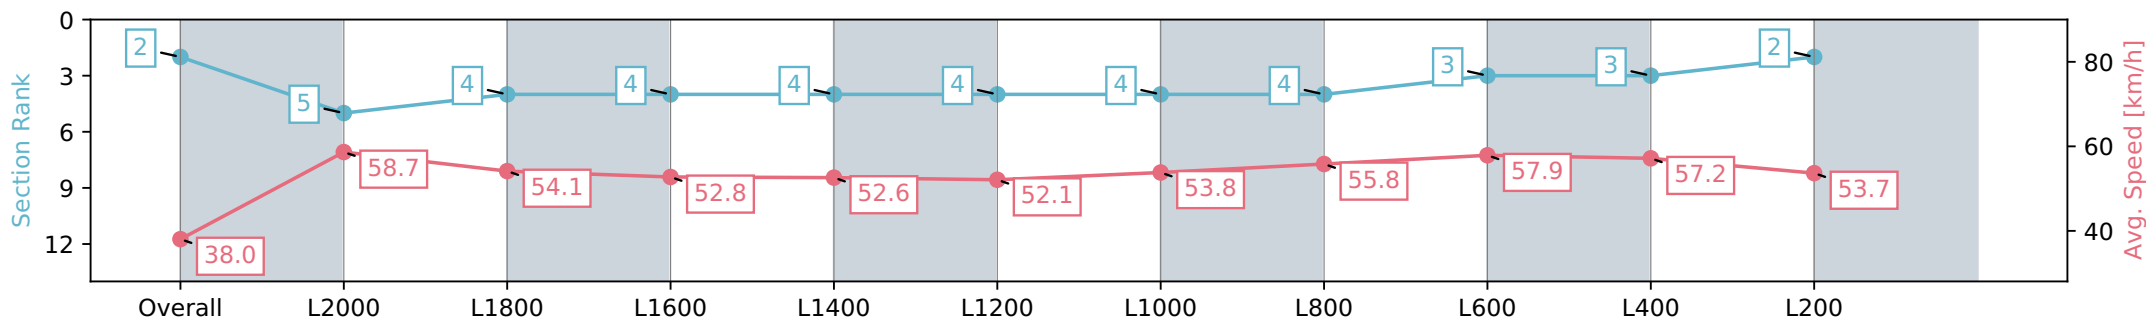

Horse/Jockey Name	HOLMES/Todd Pannell
Finish Rank	2
Fastest Section Time (Section)	0:12.32 (L2000)
Top Speed [km/h] (Section)	59.7 (Overall)
Race State	Finished

Gawler SA - Professional
Race 5: Wolf Blass Rascals Cup Class One Plate - 2121m
26 June 2024 - 2:05PM
Track Rating: Heavy 10, Weather: Overcast, Rail Position: +5m Entire

Section	Overall	L2000	L1800	L1600	L1400	L1200	L1000	L800	L600	L400	L200
Section Times	2:23.60 [2] (0:11.42)	2:12.18 [5] (0:12.32)	1:59.86 [4] (0:13.35)	1:46.51 [4] (0:13.71)	1:32.80 [4] (0:13.76)	1:19.04 [4] (0:13.82)	1:05.22 [4] (0:13.45)	0:51.77 [4] (0:13.09)	0:38.68 [3] (0:12.60)	0:26.08 [3] (0:12.74)	0:13.34 [2] (0:13.34)
Average Speed [km/h]	38.0	58.7	54.1	52.8	52.6	52.1	53.8	55.8	57.9	57.2	53.7
Top Speed [km/h]	59.7	59.7	56.7	53.6	53.4	53.5	54.6	57.3	58.5	58.4	55.8
Avg. Dist. to Rail [m]	5.3	1.7	0.9	1.0	1.6	1.3	1.9	2.4	2.7	6.3	5.6
Avg. Stride Freq. [Hz]	2.2	2.3	2.2	2.2	2.1	2.1	2.2	2.2	2.3	2.3	2.2
Avg. Stride Length [m]	4.6	7.2	6.9	6.8	6.8	6.7	6.9	6.9	7.0	6.9	6.6

- [ ] Ranking at each section and finish
- -:-:- No data available at this section
- NA No data available