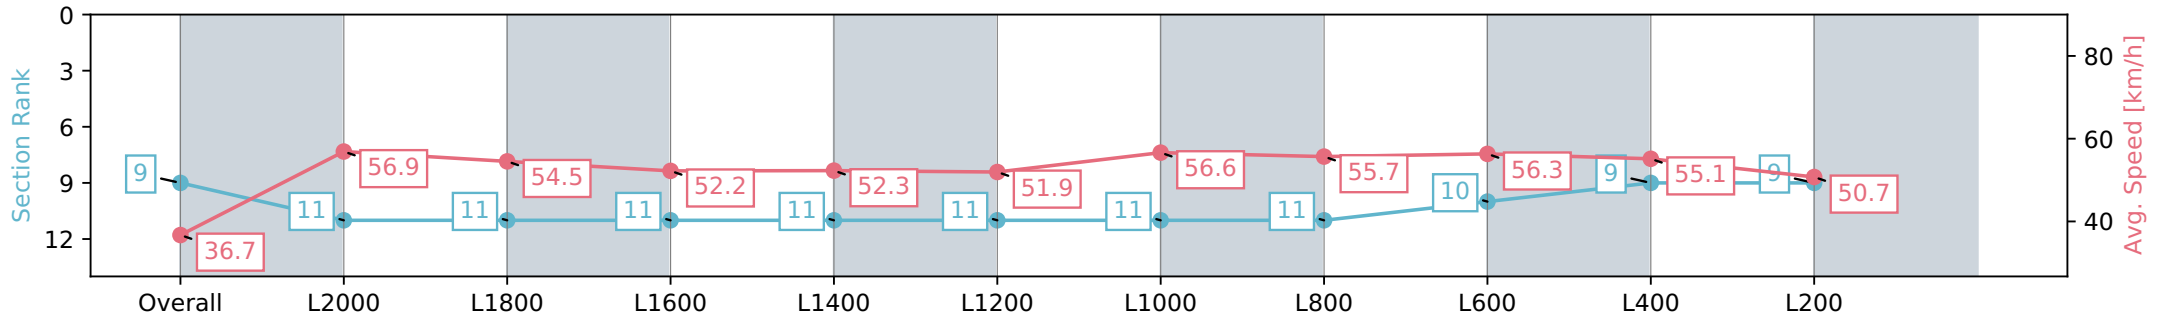

Horse/Jockey Name	SHIFFANY/Dom Tourneur
Finish Rank	9
Fastest Section Time (Section)	0:12.69 (L2000)
Top Speed [km/h] (Section)	58.0 (L2000)
Race State	Finished

Gawler SA - Professional
Race 5: Wolf Blass Rascals Cup Class One Plate - 2121m
26 June 2024 - 2:05PM
Track Rating: Heavy 10, Weather: Overcast, Rail Position: +5m
Entire

Section	Overall	L2000	L1800	L1600	L1400	L1200	L1000	L800	L600	L400	L200
Section Times	2:25.83 [9] (0:11.89)	2:13.94 [11] (0:12.69)	2:01.25 [11] (0:13.34)	1:47.91 [11] (0:13.91)	1:34.00 [11] (0:13.81)	1:20.19 [11] (0:13.88)	1:06.31 [11] (0:12.85)	0:53.46 [11] (0:13.20)	0:40.26 [10] (0:12.98)	0:27.28 [9] (0:13.21)	0:14.07 [9] (0:14.07)
Average Speed [km/h]	36.7	56.9	54.5	52.2	52.3	51.9	56.6	55.7	56.3	55.1	50.7
Top Speed [km/h]	56.9	58.0	56.0	53.0	53.4	54.3	58.0	56.5	57.1	56.4	52.9
Avg. Dist. to Rail [m]	9.8	2.4	1.7	1.8	2.0	1.5	2.9	3.5	3.4	6.6	7.1
Avg. Stride Freq. [Hz]	2.1	2.2	2.2	2.1	2.1	2.1	2.2	2.2	2.2	2.3	2.2
Avg. Stride Length [m]	4.7	7.2	7.0	6.9	6.9	6.8	7.2	7.1	6.9	6.9	6.4

Report Created: Wed 26 June 2024 14:59:52 GMT+10 (Note: Timing is based on positional data)

- [ ] Ranking at each section and finish
- -:-:- No data available at this section
- NA No data available