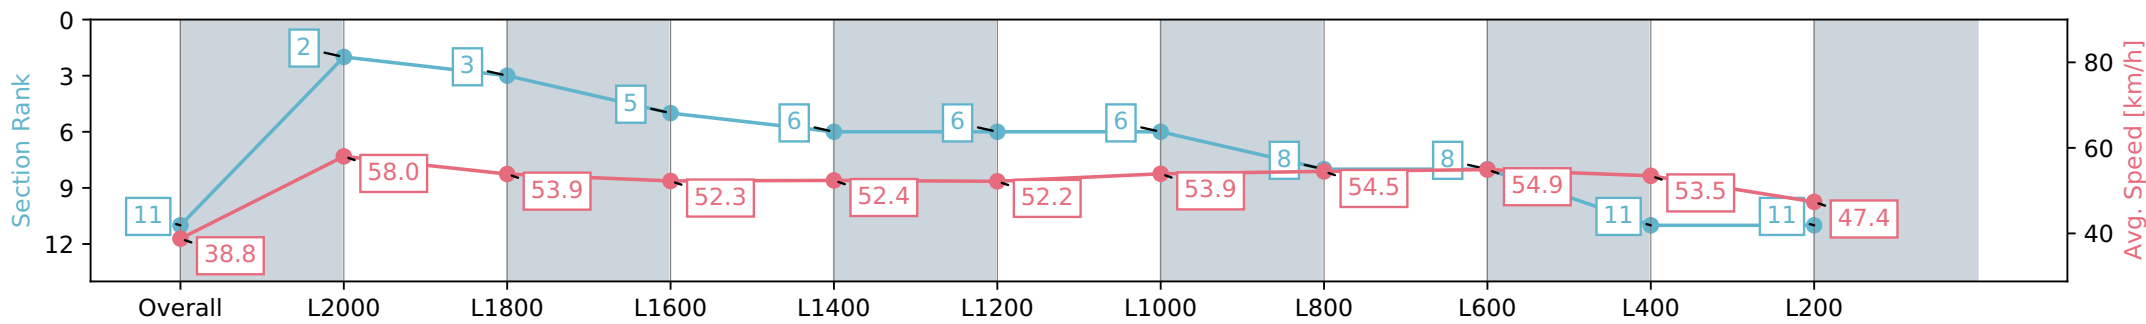

Gawler SA - Professional

Race 5: Wolf Blass Rascals Cup Class One Plate - 2121m

26 June 2024 - 2:05PM

Track Rating: Heavy 10, Weather: Overcast, Rail Position: +5m Entire

Section	Overall	L2000	L1800	L1600	L1400	L1200	L1000	L800	L600	L400	L200
Section Times	2:27.45 [11] (0:11.22)	2:16.23 [2] (0:12.39)	2:03.84 [3] (0:13.55)	1:50.29 [5] (0:13.88)	1:36.41 [6] (0:13.79)	1:22.62 [6] (0:13.83)	1:08.79 [6] (0:13.42)	0:55.37 [8] (0:13.43)	0:41.94 [8] (0:13.28)	0:28.66 [11] (0:13.54)	0:15.12 [11] (0:15.12)
Average Speed [km/h]	38.8	58.0	53.9	52.3	52.4	52.2	53.9	54.5	54.9	53.5	47.4
Top Speed [km/h]	59.7	60.2	55.9	53.5	53.5	53.6	54.5	55.1	55.4	54.9	51.2
Avg. Dist. to Rail [m]	8.5	2.5	1.8	1.7	1.6	1.5	2.4	2.6	2.5	5.2	5.3
Avg. Stride Freq. [Hz]	2.3	2.4	2.2	2.2	2.2	2.2	2.2	2.3	2.3	2.2	2.1
Avg. Stride Length [m]	4.5	6.8	6.7	6.6	6.8	6.7	6.8	6.7	6.7	6.7	6.2