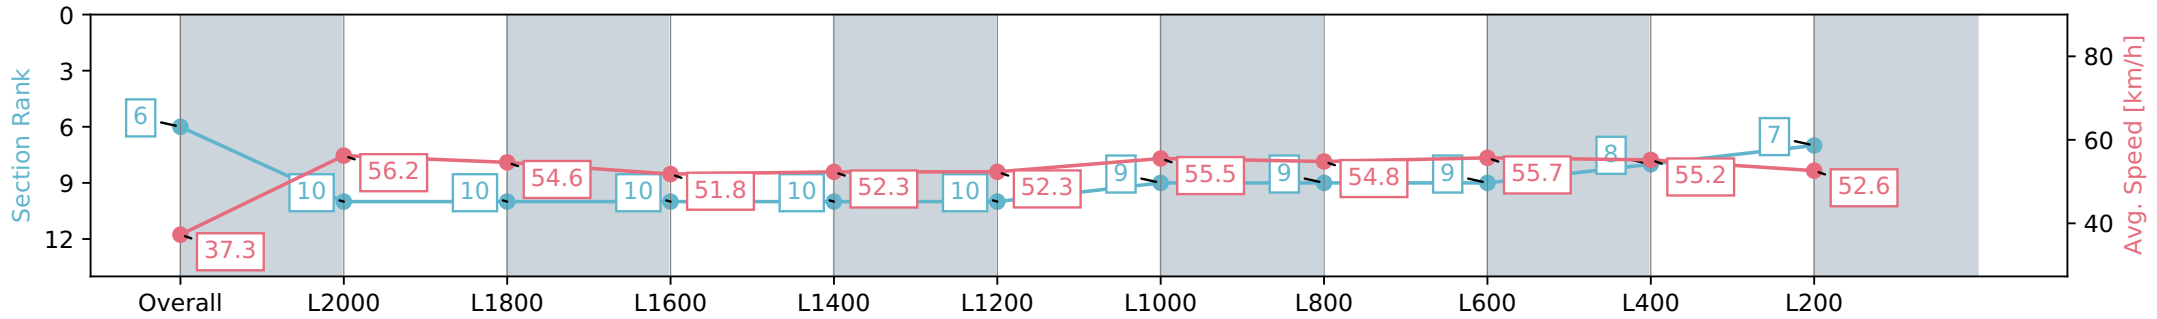

Gawler SA - Professional

Race 5: Wolf Blass Rascals Cup Class One Plate - 2121m

26 June 2024 - 2:05PM

Track Rating: Heavy 10, Weather: Overcast, Rail Position: +5m Entire

Section	Overall	L2000	L1800	L1600	L1400	L1200	L1000	L800	L600	L400	L200
Section Times	2:25.27 [6] (0:11.73)	2:13.54 [10] (0:12.81)	2:00.73 [10] (0:13.23)	1:47.50 [10] (0:13.91)	1:33.59 [10] (0:13.77)	1:19.82 [10] (0:13.80)	1:06.02 [9] (0:13.03)	0:52.99 [9] (0:13.25)	0:39.74 [9] (0:12.97)	0:26.77 [8] (0:13.14)	0:13.63 [7] (0:13.63)
Average Speed [km/h]	37.3	56.2	54.6	51.8	52.3	52.3	55.5	54.8	55.7	55.2	52.6
Top Speed [km/h]	56.3	57.1	55.6	52.7	53.3	54.7	56.7	55.6	56.1	55.7	53.1
Avg. Dist. to Rail [m]	4.9	1.4	0.5	0.5	0.9	0.5	1.3	1.4	1.5	3.1	2.8
Avg. Stride Freq. [Hz]	2.0	2.3	2.2	2.2	2.2	2.2	2.2	2.2	2.2	2.2	2.2
Avg. Stride Length [m]	4.8	6.9	6.9	6.7	6.8	6.7	7.0	6.8	6.8	6.8	6.6