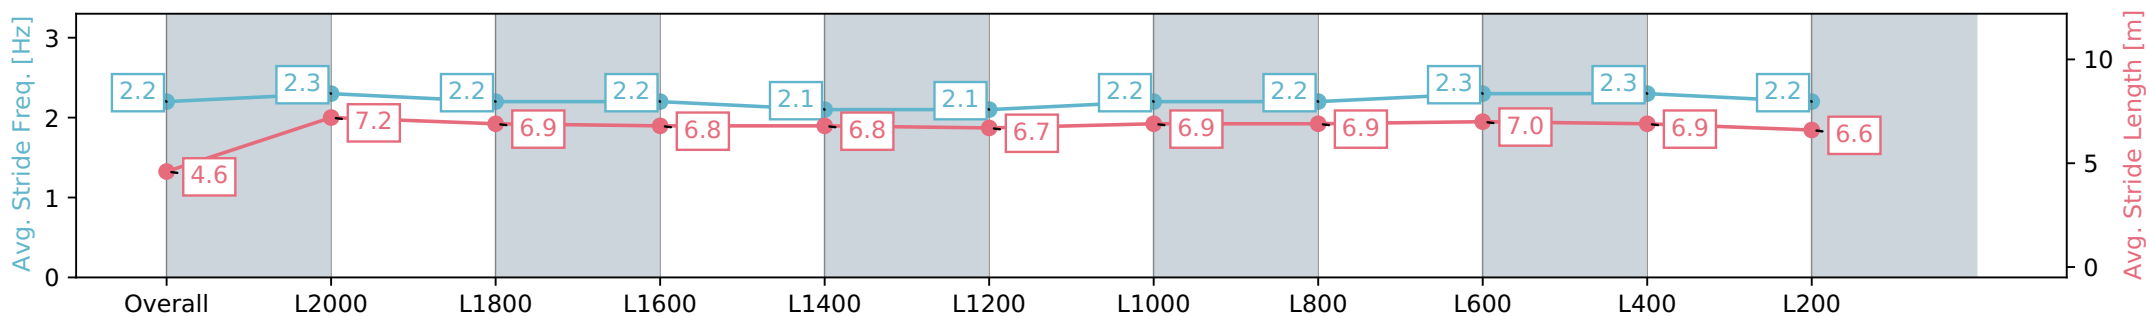

Horse/Jockey Name	HOLMES/Todd Pannell
Finish Rank	2
Fastest Section Time (Section)	0:12.32 (L2000)
Top Speed [km/h] (Section)	59.7 (Overall)
Race State	Finished

Gawler SA - Professional
Race 5: Wolf Blass Rascals Cup Class One Plate - 2121m
26 June 2024 - 2:05PM
Track Rating: Heavy 10, Weather: Overcast, Rail Position: +5m Entire

Section	Overall	L2000	L1800	L1600	L1400	L1200	L1000	L800	L600	L400	L200
Section Times	2:23.60 [2] (0:11.42)	2:12.18 [5] (0:12.32)	1:59.86 [4] (0:13.35)	1:46.51 [4] (0:13.71)	1:32.80 [4] (0:13.76)	1:19.04 [4] (0:13.82)	1:05.22 [4] (0:13.45)	0:51.77 [4] (0:13.09)	0:38.68 [3] (0:12.60)	0:26.08 [3] (0:12.74)	0:13.34 [2] (0:13.34)
Average Speed [km/h]	38.0	58.7	54.1	52.8	52.6	52.1	53.8	55.8	57.9	57.2	53.7
Top Speed [km/h]	59.7	59.7	56.7	53.6	53.4	53.5	54.6	57.3	58.5	58.4	55.8
Avg. Dist. to Rail [m]	5.3	1.7	0.9	1.0	1.6	1.3	1.9	2.4	2.7	6.3	5.6
Avg. Stride Freq. [Hz]	2.2	2.3	2.2	2.2	2.1	2.1	2.2	2.2	2.3	2.3	2.2
Avg. Stride Length [m]	4.6	7.2	6.9	6.8	6.8	6.7	6.9	6.9	7.0	6.9	6.6

- [ ] Ranking at each section and finish
- -:-:- No data available at this section
- NA No data available