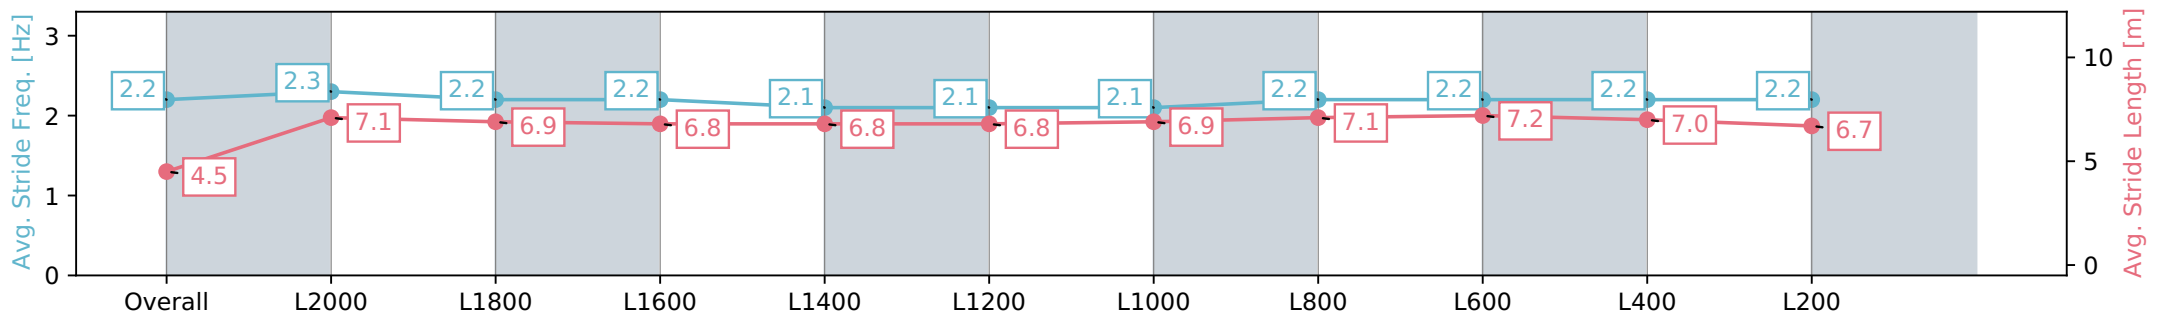

Section	Overall	L2000	L1800	L1600	L1400	L1200	L1000	L800	L600	L400	L200
Section Times	2:23.51 [1] (0:11.35)	2:12.16 [3] (0:12.23)	1:59.93 [2] (0:13.33)	1:46.60 [2] (0:13.69)	1:32.91 [3] (0:13.83)	1:19.08 [3] (0:13.81)	1:05.27 [2] (0:13.47)	0:51.80 [2] (0:13.03)	0:38.77 [2] (0:12.64)	0:26.13 [2] (0:12.86)	0:13.27 [1] (0:13.27)
Average Speed [km/h]	38.4	58.8	54.4	53.0	52.2	52.3	53.6	55.6	57.4	56.4	53.8
Top Speed [km/h]	60.8	61.1	56.3	53.3	53.1	53.1	55.1	57.6	58.1	57.3	55.1
Avg. Dist. to Rail [m]	6.9	1.7	1.1	1.3	2.0	1.1	1.3	0.8	1.7	4.6	4.3
Avg. Stride Freq. [Hz]	2.2	2.3	2.2	2.2	2.1	2.1	2.1	2.2	2.2	2.2	2.2
Avg. Stride Length [m]	4.5	7.1	6.9	6.8	6.8	6.8	6.9	7.1	7.2	7.0	6.7