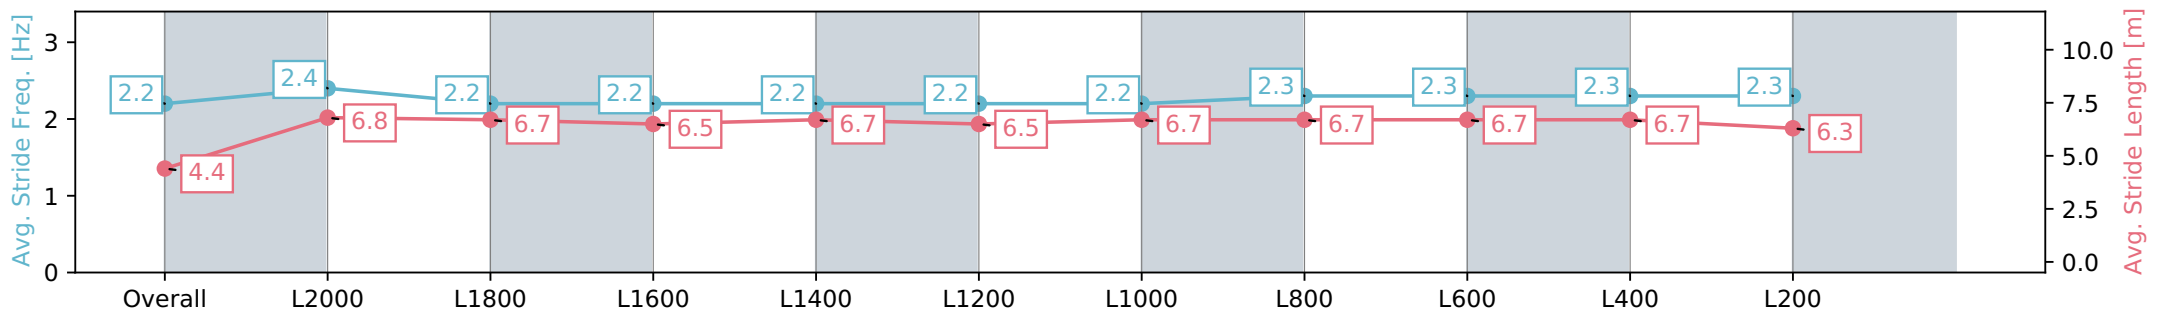

Gawler SA - Professional

Race 5: Wolf Blass Rascals Cup Class One Plate - 2121m

26 June 2024 - 2:05PM

Track Rating: Heavy 10, Weather: Overcast, Rail Position: +5m Entire

Section	Overall	L2000	L1800	L1600	L1400	L1200	L1000	L800	L600	L400	L200
Section Times	2:25.14 [4] (0:11.52)	2:13.62 [6] (0:12.33)	2:01.29 [5] (0:13.07)	1:48.22 [3] (0:13.68)	1:34.54 [2] (0:13.81)	1:20.73 [2] (0:13.85)	1:06.88 [3] (0:13.49)	0:53.39 [3] (0:13.19)	0:40.20 [4] (0:13.04)	0:27.16 [4] (0:13.38)	0:13.78 [4] (0:13.78)
Average Speed [km/h]	37.7	58.4	54.2	52.1	52.3	51.9	53.6	54.6	55.4	54.1	51.7
Top Speed [km/h]	59.6	59.9	58.0	53.3	52.9	53.3	53.9	56.0	56.1	55.1	52.4
Avg. Dist. to Rail [m]	4.8	2.2	2.9	1.0	0.3	0.1	0.5	0.7	0.4	3.1	4.3
Avg. Stride Freq. [Hz]	2.2	2.4	2.2	2.2	2.2	2.2	2.2	2.3	2.3	2.3	2.3
Avg. Stride Length [m]	4.4	6.8	6.7	6.5	6.7	6.5	6.7	6.7	6.7	6.7	6.3