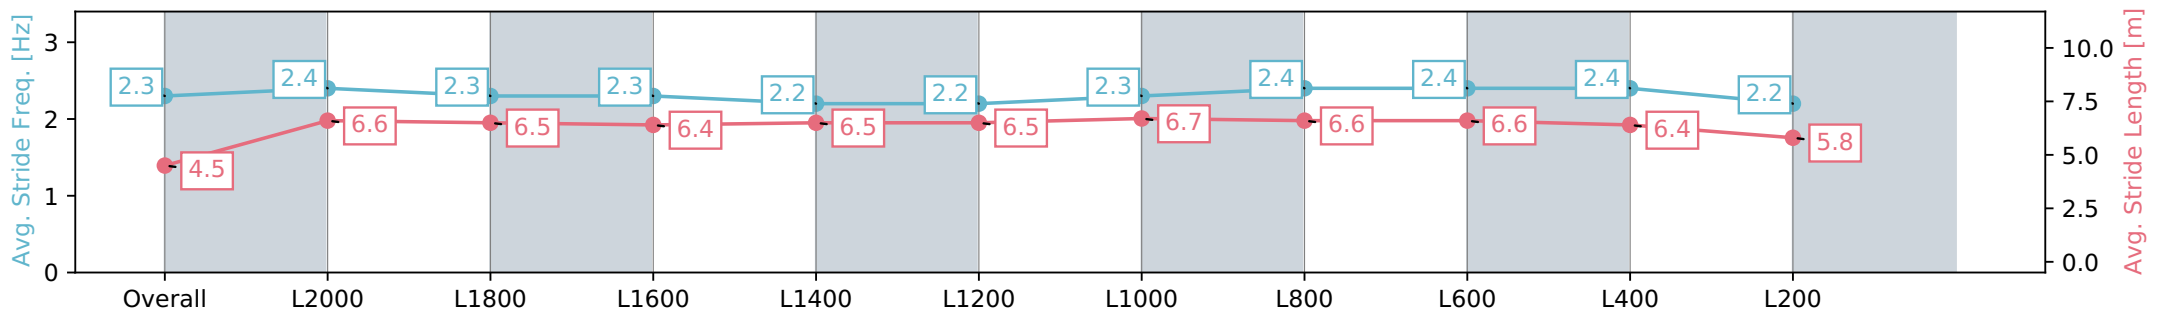

Gawler SA - Professional

Race 5: Wolf Blass Rascals Cup Class One Plate - 2121m

26 June 2024 - 2:05PM

Track Rating: Heavy 10, Weather: Overcast, Rail Position: +5m Entire

Section	Overall	L2000	L1800	L1600	L1400	L1200	L1000	L800	L600	L400	L200
Section Times	2:26.99 [10] (0:11.38)	2:15.61 [4] (0:12.53)	2:03.08 [6] (0:13.47)	1:49.61 [8] (0:13.95)	1:35.66 [7] (0:13.81)	1:21.85 [8] (0:13.79)	1:08.06 [8] (0:13.15)	0:54.91 [7] (0:13.11)	0:41.80 [6] (0:13.12)	0:28.68 [7] (0:13.46)	0:15.22 [10] (0:15.22)
Average Speed [km/h]	38.4	57.5	54.3	52.3	52.3	52.3	55.3	56.3	56.0	53.9	46.9
Top Speed [km/h]	59.7	60.0	56.4	53.3	53.3	55.0	55.7	57.3	56.6	55.4	51.3
Avg. Dist. to Rail [m]	9.8	3.4	2.4	2.2	1.7	1.6	3.5	4.5	4.3	5.2	6.3
Avg. Stride Freq. [Hz]	2.3	2.4	2.3	2.3	2.2	2.2	2.3	2.4	2.4	2.4	2.2
Avg. Stride Length [m]	4.5	6.6	6.5	6.4	6.5	6.5	6.7	6.6	6.6	6.4	5.8