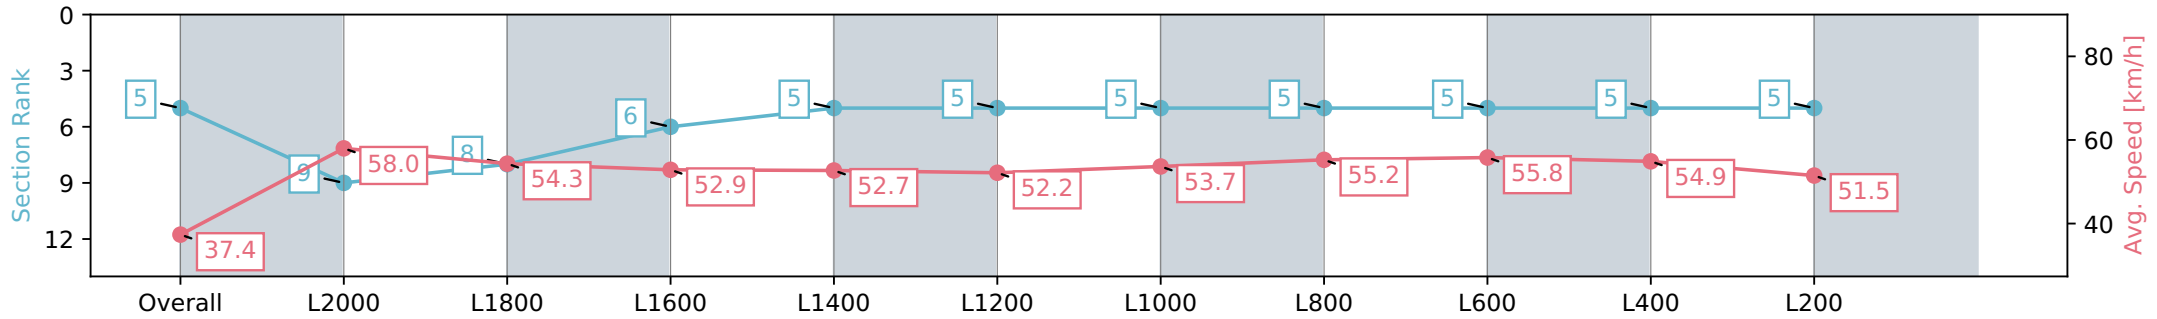

Gawler SA - Professional

Race 5: Wolf Blass Rascals Cup Class One Plate - 2121m

26 June 2024 - 2:05PM

Track Rating: Heavy 10, Weather: Overcast, Rail Position: +5m Entire

Section	Overall	L2000	L1800	L1600	L1400	L1200	L1000	L800	L600	L400	L200
Section Times	2:25.21 [5] (0:11.68)	2:13.53 [9] (0:12.41)	2:01.12 [8] (0:13.27)	1:47.85 [6] (0:13.67)	1:34.18 [5] (0:13.69)	1:20.49 [5] (0:13.83)	1:06.66 [5] (0:13.43)	0:53.23 [5] (0:13.17)	0:40.06 [5] (0:13.00)	0:27.06 [5] (0:13.23)	0:13.83 [5] (0:13.83)
Average Speed [km/h]	37.4	58.0	54.3	52.9	52.7	52.2	53.7	55.2	55.8	54.9	51.5
Top Speed [km/h]	59.6	60.1	57.1	53.8	53.8	53.7	54.4	56.3	56.1	55.7	53.5
Avg. Dist. to Rail [m]	4.5	0.3	0.6	0.5	0.8	0.6	1.2	1.7	1.6	4.2	5.7
Avg. Stride Freq. [Hz]	2.1	2.3	2.2	2.2	2.2	2.2	2.2	2.3	2.3	2.3	2.3
Avg. Stride Length [m]	4.8	6.9	6.7	6.7	6.6	6.5	6.7	6.7	6.8	6.6	6.3