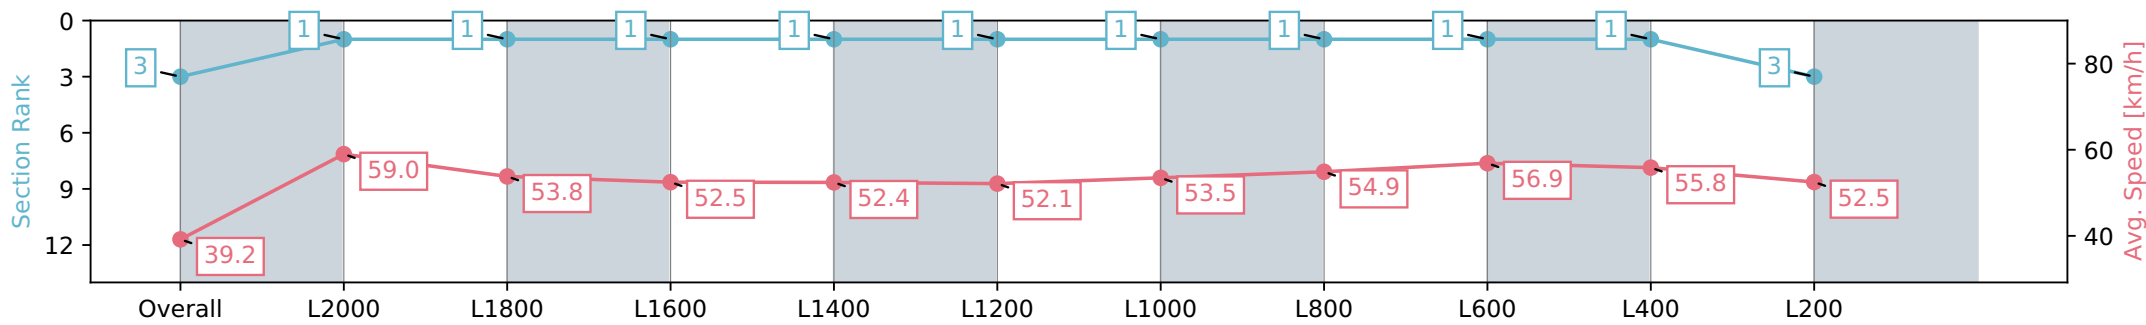

Gawler SA - Professional

Race 5: Wolf Blass Rascals Cup Class One Plate - 2121m

26 June 2024 - 2:05PM

Track Rating: Heavy 10, Weather: Overcast, Rail Position: +5m Entire

Section	Overall	L2000	L1800	L1600	L1400	L1200	L1000	L800	L600	L400	L200
Section Times	2:23.93 [3] (0:11.11)	2:12.82 [1] (0:12.21)	2:00.61 [1] (0:13.36)	1:47.25 [1] (0:13.70)	1:33.55 [1] (0:13.75)	1:19.80 [1] (0:13.84)	1:05.96 [1] (0:13.49)	0:52.47 [1] (0:13.16)	0:39.31 [1] (0:12.71)	0:26.60 [1] (0:12.98)	0:13.62 [3] (0:13.62)
Average Speed [km/h]	39.2	59.0	53.8	52.5	52.4	52.1	53.5	54.9	56.9	55.8	52.5
Top Speed [km/h]	59.8	59.9	56.9	53.0	52.8	53.2	54.4	56.0	57.6	57.2	53.6
Avg. Dist. to Rail [m]	6.5	0.7	0.3	0.3	0.5	0.1	0.5	0.7	0.9	3.4	3.4
Avg. Stride Freq. [Hz]	2.2	2.4	2.2	2.2	2.2	2.2	2.2	2.3	2.3	2.3	2.2
Avg. Stride Length [m]	4.6	6.9	6.7	6.6	6.7	6.6	6.7	6.7	6.9	6.8	6.5