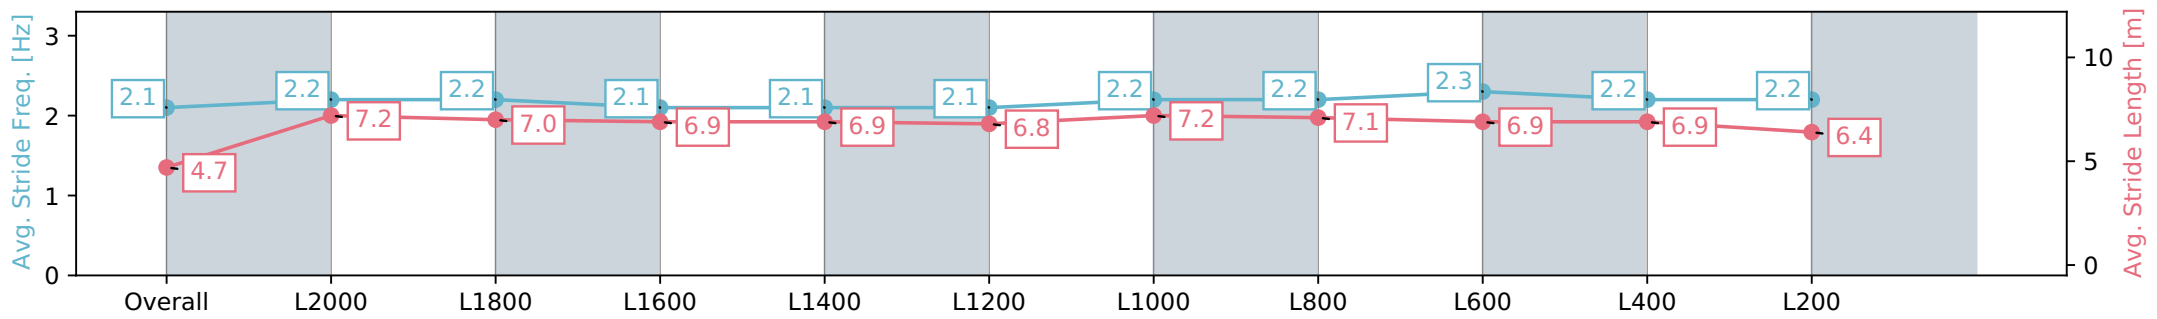

Gawler SA - Professional

Race 5: Wolf Blass Rascals Cup Class One Plate - 2121m

26 June 2024 - 2:05PM

Track Rating: Heavy 10, Weather: Overcast, Rail Position: +5m Entire

Section	Overall	L2000	L1800	L1600	L1400	L1200	L1000	L800	L600	L400	L200
Section Times	2:25.44 [8] (0:11.57)	2:13.86 [7] (0:12.65)	2:01.21 [9] (0:13.45)	1:47.76 [9] (0:13.95)	1:33.81 [9] (0:13.74)	1:20.07 [9] (0:13.90)	1:06.17 [10] (0:13.07)	0:53.10 [10] (0:13.43)	0:39.67 [11] (0:12.91)	0:26.76 [10] (0:13.03)	0:13.73 [8] (0:13.73)
Average Speed [km/h]	37.8	57.1	54.1	52.0	52.4	51.9	55.5	54.3	55.9	55.2	52.2
Top Speed [km/h]	56.9	59.3	56.2	52.6	54.0	55.3	56.5	55.9	56.9	56.5	53.6
Avg. Dist. to Rail [m]	10.4	3.7	1.6	1.2	1.6	1.1	1.7	1.9	0.5	1.1	1.0
Avg. Stride Freq. [Hz]	2.3	2.4	2.2	2.2	2.2	2.2	2.3	2.3	2.3	2.3	2.2
Avg. Stride Length [m]	4.4	6.7	6.7	6.6	6.7	6.5	6.8	6.6	6.7	6.7	6.5

[] Ranking at each section and finish
 -:-:- No data available at this section
 NA No data available

Horse/Jockey Name	SHIFFANY/Dom Tourneur
Finish Rank	9
Fastest Section Time (Section)	0:12.69 (L2000)
Top Speed [km/h] (Section)	58.0 (L2000)
Race State	Finished

Gawler SA - Professional
 Race 5: Wolf Blass Rascals Cup Class One Plate - 2121m
 26 June 2024 - 2:05PM
 Track Rating: Heavy 10, Weather: Overcast, Rail Position: +5m
 Entire

Section	Overall	L2000	L1800	L1600	L1400	L1200	L1000	L800	L600	L400	L200
Section Times	2:25.83 [9] (0:11.89)	2:13.94 [11] (0:12.69)	2:01.25 [11] (0:13.34)	1:47.91 [11] (0:13.91)	1:34.00 [11] (0:13.81)	1:20.19 [11] (0:13.88)	1:06.31 [11] (0:12.85)	0:53.46 [11] (0:13.20)	0:40.26 [10] (0:12.98)	0:27.28 [9] (0:13.21)	0:14.07 [9] (0:14.07)
Average Speed [km/h]	36.7	56.9	54.5	52.2	52.3	51.9	56.6	55.7	56.3	55.1	50.7
Top Speed [km/h]	56.9	58.0	56.0	53.0	53.4	54.3	58.0	56.5	57.1	56.4	52.9
Avg. Dist. to Rail [m]	9.8	2.4	1.7	1.8	2.0	1.5	2.9	3.5	3.4	6.6	7.1
Avg. Stride Freq. [Hz]	2.1	2.2	2.2	2.1	2.1	2.1	2.2	2.2	2.2	2.3	2.2
Avg. Stride Length [m]	4.7	7.2	7.0	6.9	6.9	6.8	7.2	7.1	6.9	6.9	6.4