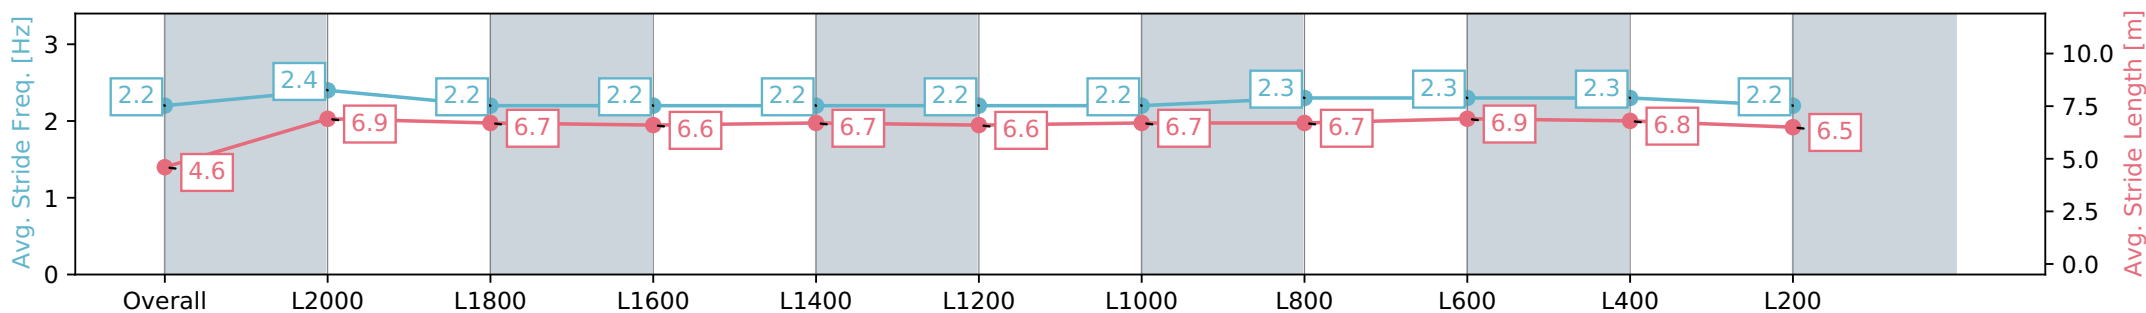

Gawler SA - Professional

Race 5: Wolf Blass Rascals Cup Class One Plate - 2121m

26 June 2024 - 2:05PM

Track Rating: Heavy 10, Weather: Overcast, Rail Position: +5m Entire

Section	Overall	L2000	L1800	L1600	L1400	L1200	L1000	L800	L600	L400	L200
Section Times	2:23.93 [3] (0:11.11)	2:12.82 [1] (0:12.21)	2:00.61 [1] (0:13.36)	1:47.25 [1] (0:13.70)	1:33.55 [1] (0:13.75)	1:19.80 [1] (0:13.84)	1:05.96 [1] (0:13.49)	0:52.47 [1] (0:13.16)	0:39.31 [1] (0:12.71)	0:26.60 [1] (0:12.98)	0:13.62 [3] (0:13.62)
Average Speed [km/h]	39.2	59.0	53.8	52.5	52.4	52.1	53.5	54.9	56.9	55.8	52.5
Top Speed [km/h]	59.8	59.9	56.9	53.0	52.8	53.2	54.4	56.0	57.6	57.2	53.6
Avg. Dist. to Rail [m]	6.5	0.7	0.3	0.3	0.5	0.1	0.5	0.7	0.9	3.4	3.4
Avg. Stride Freq. [Hz]	2.2	2.4	2.2	2.2	2.2	2.2	2.2	2.3	2.3	2.3	2.2
Avg. Stride Length [m]	4.6	6.9	6.7	6.6	6.7	6.6	6.7	6.7	6.9	6.8	6.5