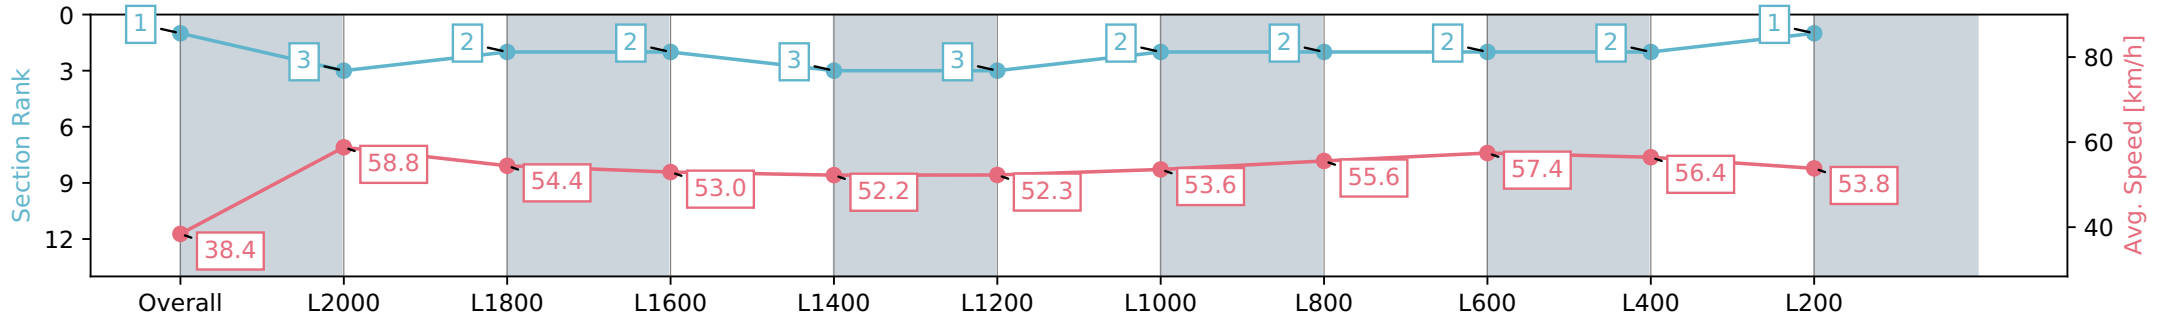

Section	Overall	L2000	L1800	L1600	L1400	L1200	L1000	L800	L600	L400	L200
Section Times	2:23.51 [1] (0:11.35)	2:12.16 [3] (0:12.23)	1:59.93 [2] (0:13.33)	1:46.60 [2] (0:13.69)	1:32.91 [3] (0:13.83)	1:19.08 [3] (0:13.81)	1:05.27 [2] (0:13.47)	0:51.80 [2] (0:13.03)	0:38.77 [2] (0:12.64)	0:26.13 [2] (0:12.86)	0:13.27 [1] (0:13.27)
Average Speed [km/h]	38.4	58.8	54.4	53.0	52.2	52.3	53.6	55.6	57.4	56.4	53.8
Top Speed [km/h]	60.8	61.1	56.3	53.3	53.1	53.1	55.1	57.6	58.1	57.3	55.1
Avg. Dist. to Rail [m]	6.9	1.7	1.1	1.3	2.0	1.1	1.3	0.8	1.7	4.6	4.3
Avg. Stride Freq. [Hz]	2.2	2.3	2.2	2.2	2.1	2.1	2.1	2.2	2.2	2.2	2.2
Avg. Stride Length [m]	4.5	7.1	6.9	6.8	6.8	6.8	6.9	7.1	7.2	7.0	6.7