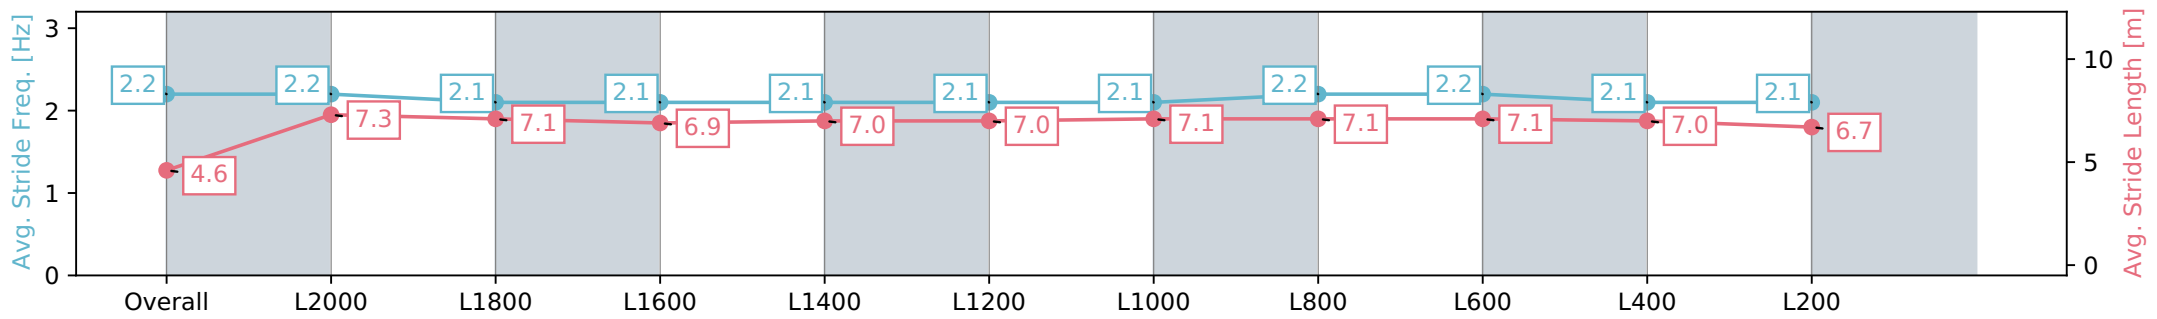

Gawler SA - Professional

Race 5: Wolf Blass Rascals Cup Class One Plate - 2121m

26 June 2024 - 2:05PM

Track Rating: Heavy 10, Weather: Overcast, Rail Position: +5m Entire

Section	Overall	L2000	L1800	L1600	L1400	L1200	L1000	L800	L600	L400	L200
Section Times	2:25.36 [7] (0:11.66)	2:13.70 [8] (0:12.40)	2:01.30 [7] (0:13.32)	1:47.98 [7] (0:13.97)	1:34.01 [8] (0:13.75)	1:20.26 [7] (0:13.66)	1:06.60 [7] (0:13.31)	0:53.29 [6] (0:13.14)	0:40.15 [7] (0:13.02)	0:27.13 [6] (0:13.32)	0:13.81 [6] (0:13.81)
Average Speed [km/h]	37.3	58.1	54.5	51.8	52.5	52.6	53.9	54.4	55.3	54.1	51.9
Top Speed [km/h]	58.5	59.8	57.1	52.9	53.3	54.8	55.1	54.9	55.7	55.2	52.7
Avg. Dist. to Rail [m]	6.7	2.2	1.1	1.2	0.5	0.9	0.8	1.2	0.5	2.3	2.4
Avg. Stride Freq. [Hz]	2.2	2.2	2.1	2.1	2.1	2.1	2.1	2.2	2.2	2.1	2.1
Avg. Stride Length [m]	4.6	7.3	7.1	7.1	6.9	7.0	7.0	7.1	7.1	7.0	6.7