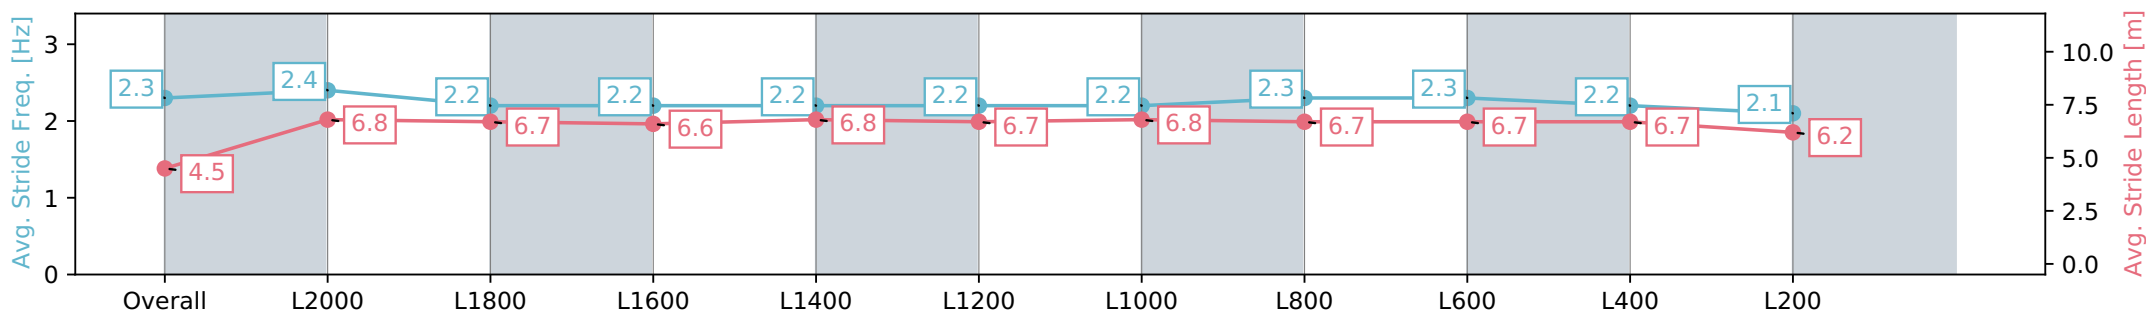

Gawler SA - Professional

Race 5: Wolf Blass Rascals Cup Class One Plate - 2121m

26 June 2024 - 2:05PM

Track Rating: Heavy 10, Weather: Overcast, Rail Position: +5m Entire

Section	Overall	L2000	L1800	L1600	L1400	L1200	L1000	L800	L600	L400	L200
Section Times	2:27.45 [11] (0:11.22)	2:16.23 [2] (0:12.39)	2:03.84 [3] (0:13.55)	1:50.29 [5] (0:13.88)	1:36.41 [6] (0:13.79)	1:22.62 [6] (0:13.83)	1:08.79 [6] (0:13.42)	0:55.37 [8] (0:13.43)	0:41.94 [8] (0:13.28)	0:28.66 [11] (0:13.54)	0:15.12 [11] (0:15.12)
Average Speed [km/h]	38.8	58.0	53.9	52.3	52.4	52.2	53.9	54.5	54.9	53.5	47.4
Top Speed [km/h]	59.7	60.2	55.9	53.5	53.5	53.6	54.5	55.1	55.4	54.9	51.2
Avg. Dist. to Rail [m]	8.5	2.5	1.8	1.7	1.6	1.5	2.4	2.6	2.5	5.2	5.3
Avg. Stride Freq. [Hz]	2.3	2.4	2.2	2.2	2.2	2.2	2.2	2.3	2.3	2.2	2.1
Avg. Stride Length [m]	4.5	6.8	6.7	6.6	6.8	6.7	6.8	6.7	6.7	6.7	6.2

- [] Ranking at each section and finish
- :-:- No data available at this section
- NA No data available