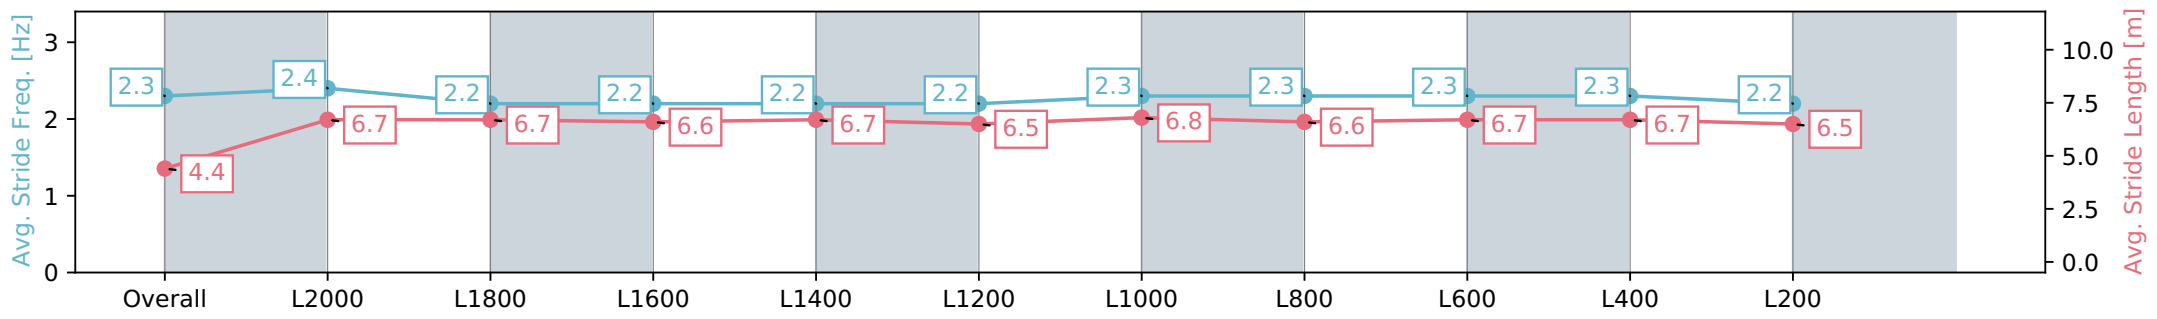

Gawler SA - Professional

Race 5: Wolf Blass Rascals Cup Class One Plate - 2121m

26 June 2024 - 2:05PM

Track Rating: Heavy 10, Weather: Overcast, Rail Position: +5m Entire

Section	Overall	L2000	L1800	L1600	L1400	L1200	L1000	L800	L600	L400	L200
Section Times	2:25.44 [8] (0:11.57)	2:13.86 [7] (0:12.65)	2:01.21 [9] (0:13.45)	1:47.76 [9] (0:13.95)	1:33.81 [9] (0:13.74)	1:20.07 [9] (0:13.90)	1:06.17 [10] (0:13.07)	0:53.10 [10] (0:13.43)	0:39.67 [11] (0:12.91)	0:26.76 [10] (0:13.03)	0:13.73 [8] (0:13.73)
Average Speed [km/h]	37.8	57.1	54.1	52.0	52.4	51.9	55.5	54.3	55.9	55.2	52.2
Top Speed [km/h]	56.9	59.3	56.2	52.6	54.0	55.3	56.5	55.9	56.9	56.5	53.6
Avg. Dist. to Rail [m]	10.4	3.7	1.6	1.2	1.6	1.1	1.7	1.9	0.5	1.1	1.0
Avg. Stride Freq. [Hz]	2.3	2.4	2.2	2.2	2.2	2.2	2.3	2.3	2.3	2.3	2.2
Avg. Stride Length [m]	4.4	6.7	6.7	6.6	6.7	6.5	6.8	6.6	6.7	6.7	6.5