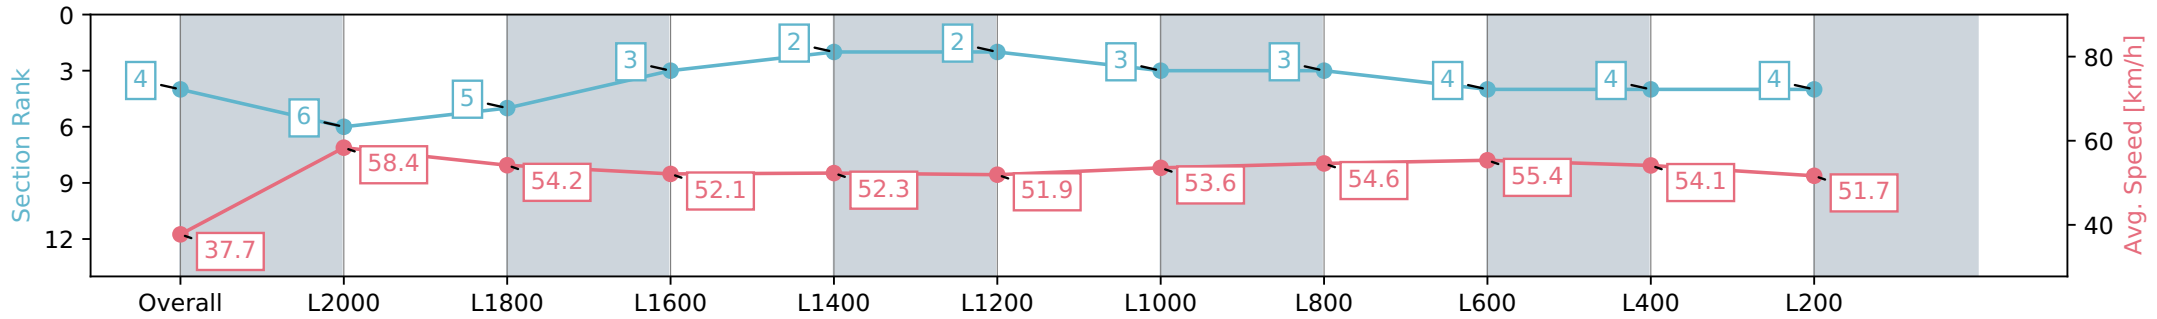

Gawler SA - Professional

Race 5: Wolf Blass Rascals Cup Class One Plate - 2121m

26 June 2024 - 2:05PM

Track Rating: Heavy 10, Weather: Overcast, Rail Position: +5m Entire

Section	Overall	L2000	L1800	L1600	L1400	L1200	L1000	L800	L600	L400	L200
Section Times	2:25.14 [4] (0:11.52)	2:13.62 [6] (0:12.33)	2:01.29 [5] (0:13.07)	1:48.22 [3] (0:13.68)	1:34.54 [2] (0:13.81)	1:20.73 [2] (0:13.85)	1:06.88 [3] (0:13.49)	0:53.39 [3] (0:13.19)	0:40.20 [4] (0:13.04)	0:27.16 [4] (0:13.38)	0:13.78 [4] (0:13.78)
Average Speed [km/h]	37.7	58.4	54.2	52.1	52.3	51.9	53.6	54.6	55.4	54.1	51.7
Top Speed [km/h]	59.6	59.9	58.0	53.3	52.9	53.3	53.9	56.0	56.1	55.1	52.4
Avg. Dist. to Rail [m]	4.8	2.2	2.9	1.0	0.3	0.1	0.5	0.7	0.4	3.1	4.3
Avg. Stride Freq. [Hz]	2.2	2.4	2.2	2.2	2.2	2.2	2.2	2.3	2.3	2.3	2.3
Avg. Stride Length [m]	4.4	6.8	6.7	6.5	6.7	6.5	6.7	6.7	6.7	6.7	6.3