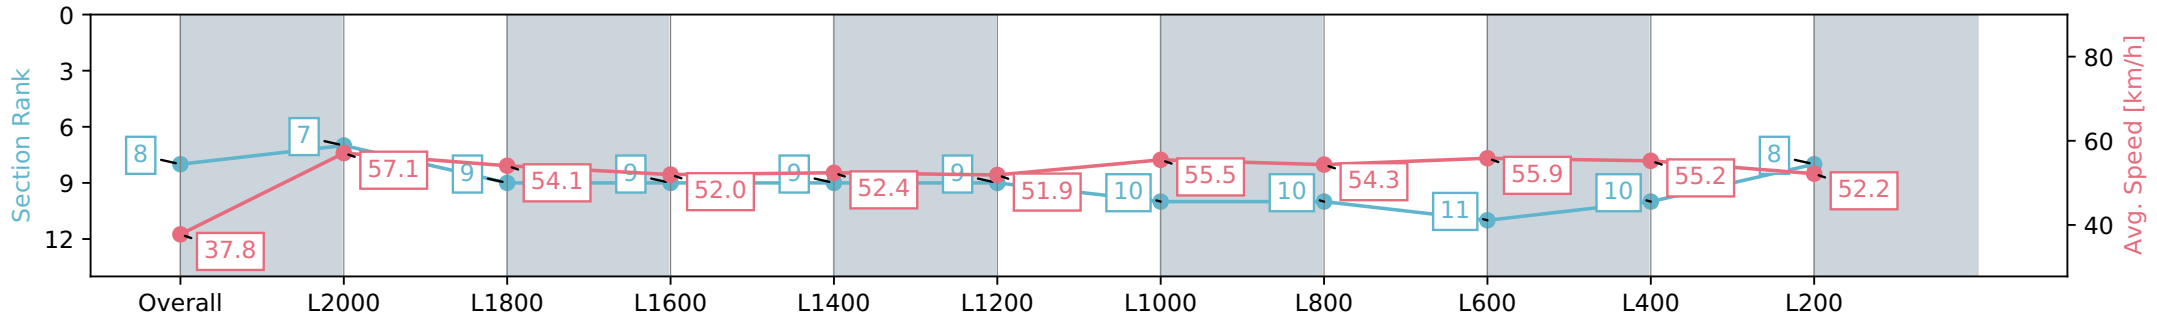

Gawler SA - Professional

Race 5: Wolf Blass Rascals Cup Class One Plate - 2121m

26 June 2024 - 2:05PM

Track Rating: Heavy 10, Weather: Overcast, Rail Position: +5m Entire

Section	Overall	L2000	L1800	L1600	L1400	L1200	L1000	L800	L600	L400	L200
Section Times	2:25.44 [8] (0:11.57)	2:13.86 [7] (0:12.65)	2:01.21 [9] (0:13.45)	1:47.76 [9] (0:13.95)	1:33.81 [9] (0:13.74)	1:20.07 [9] (0:13.90)	1:06.17 [10] (0:13.07)	0:53.10 [10] (0:13.43)	0:39.67 [11] (0:12.91)	0:26.76 [10] (0:13.03)	0:13.73 [8] (0:13.73)
Average Speed [km/h]	37.8	57.1	54.1	52.0	52.4	51.9	55.5	54.3	55.9	55.2	52.2
Top Speed [km/h]	56.9	59.3	56.2	52.6	54.0	55.3	56.5	55.9	56.9	56.5	53.6
Avg. Dist. to Rail [m]	10.4	3.7	1.6	1.2	1.6	1.1	1.7	1.9	0.5	1.1	1.0
Avg. Stride Freq. [Hz]	2.3	2.4	2.2	2.2	2.2	2.2	2.3	2.3	2.3	2.3	2.2
Avg. Stride Length [m]	4.4	6.7	6.7	6.6	6.7	6.5	6.8	6.6	6.7	6.7	6.5