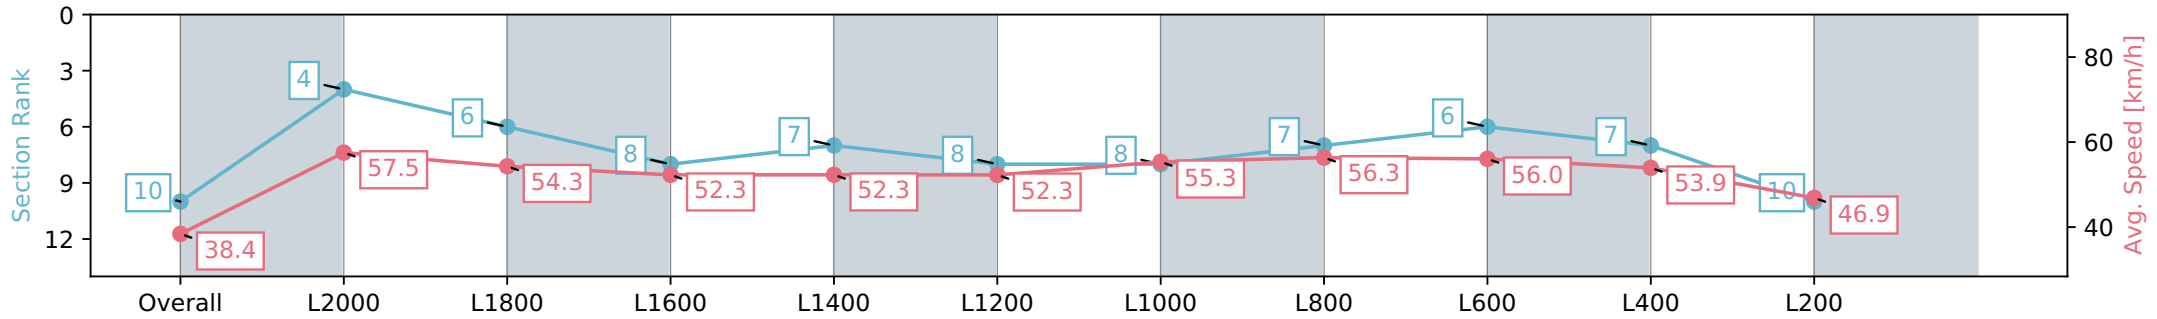

Gawler SA - Professional

Race 5: Wolf Blass Rascals Cup Class One Plate - 2121m

26 June 2024 - 2:05PM

Track Rating: Heavy 10, Weather: Overcast, Rail Position: +5m Entire

Section	Overall	L2000	L1800	L1600	L1400	L1200	L1000	L800	L600	L400	L200
Section Times	2:26.99 [10] (0:11.38)	2:15.61 [4] (0:12.53)	2:03.08 [6] (0:13.47)	1:49.61 [8] (0:13.95)	1:35.66 [7] (0:13.81)	1:21.85 [8] (0:13.79)	1:08.06 [8] (0:13.15)	0:54.91 [7] (0:13.11)	0:41.80 [6] (0:13.12)	0:28.68 [7] (0:13.46)	0:15.22 [10] (0:15.22)
Average Speed [km/h]	38.4	57.5	54.3	52.3	52.3	52.3	55.3	56.3	56.0	53.9	46.9
Top Speed [km/h]	59.7	60.0	56.4	53.3	53.3	55.0	55.7	57.3	56.6	55.4	51.3
Avg. Dist. to Rail [m]	9.8	3.4	2.4	2.2	1.7	1.6	3.5	4.5	4.3	5.2	6.3
Avg. Stride Freq. [Hz]	2.3	2.4	2.3	2.3	2.2	2.2	2.3	2.4	2.4	2.4	2.2
Avg. Stride Length [m]	4.5	6.6	6.5	6.4	6.5	6.5	6.7	6.6	6.6	6.4	5.8