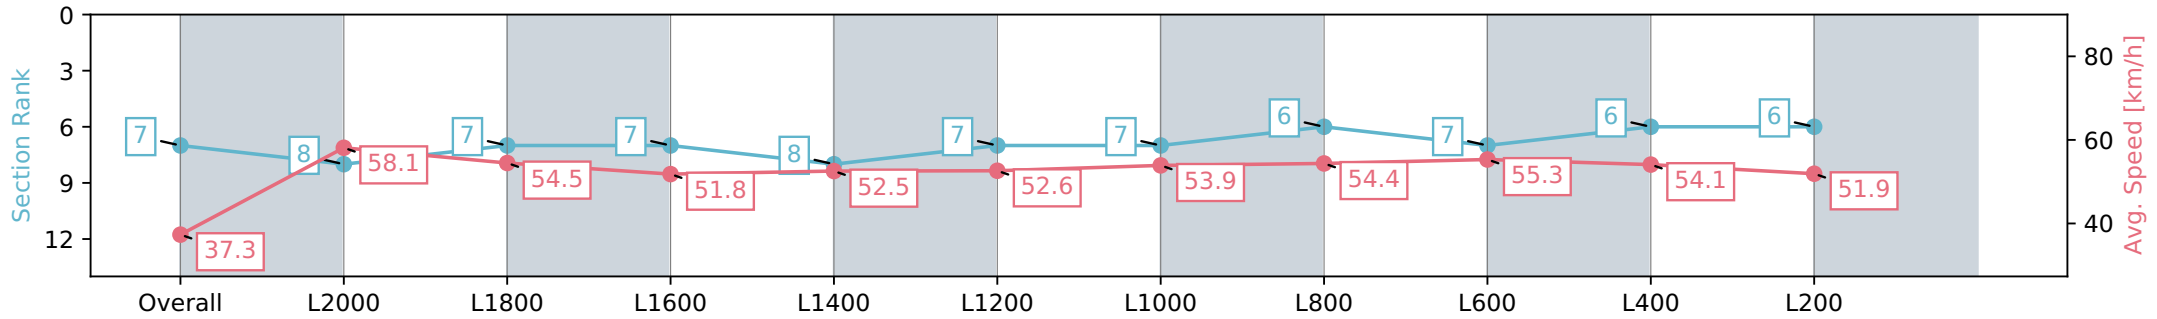

Gawler SA - Professional

Race 5: Wolf Blass Rascals Cup Class One Plate - 2121m

26 June 2024 - 2:05PM

Track Rating: Heavy 10, Weather: Overcast, Rail Position: +5m Entire

Section	Overall	L2000	L1800	L1600	L1400	L1200	L1000	L800	L600	L400	L200
Section Times	2:25.36 [7] (0:11.66)	2:13.70 [8] (0:12.40)	2:01.30 [7] (0:13.32)	1:47.98 [7] (0:13.97)	1:34.01 [8] (0:13.75)	1:20.26 [7] (0:13.66)	1:06.60 [7] (0:13.31)	0:53.29 [6] (0:13.14)	0:40.15 [7] (0:13.02)	0:27.13 [6] (0:13.32)	0:13.81 [6] (0:13.81)
Average Speed [km/h]	37.3	58.1	54.5	51.8	52.5	52.6	53.9	54.4	55.3	54.1	51.9
Top Speed [km/h]	58.5	59.8	57.1	52.9	53.3	54.8	55.1	54.9	55.7	55.2	52.7
Avg. Dist. to Rail [m]	6.7	2.2	1.1	1.2	0.5	0.9	0.8	1.2	0.5	2.3	2.4
Avg. Stride Freq. [Hz]	2.2	2.2	2.1	2.1	2.1	2.1	2.1	2.2	2.2	2.1	2.1
Avg. Stride Length [m]	4.6	7.3	7.1	7.1	6.9	7.0	7.0	7.1	7.1	7.0	6.7