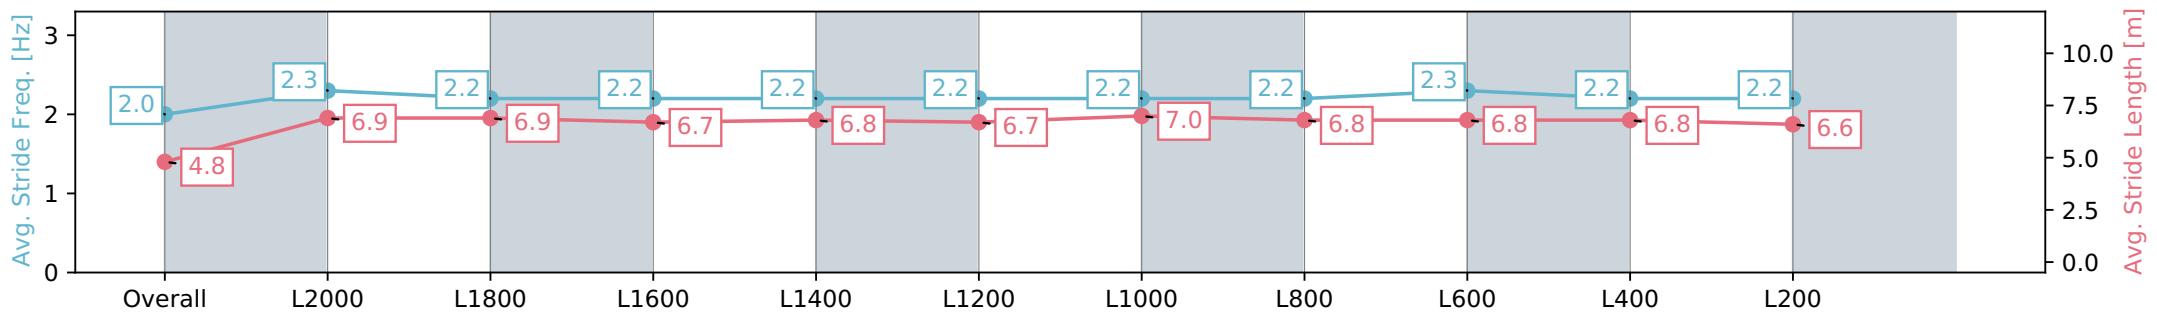

Gawler SA - Professional

Race 5: Wolf Blass Rascals Cup Class One Plate - 2121m

26 June 2024 - 2:05PM

Track Rating: Heavy 10, Weather: Overcast, Rail Position: +5m Entire

Section	Overall	L2000	L1800	L1600	L1400	L1200	L1000	L800	L600	L400	L200
Section Times	2:25.27 [6] (0:11.73)	2:13.54 [10] (0:12.81)	2:00.73 [10] (0:13.23)	1:47.50 [10] (0:13.91)	1:33.59 [10] (0:13.77)	1:19.82 [10] (0:13.80)	1:06.02 [9] (0:13.03)	0:52.99 [9] (0:13.25)	0:39.74 [9] (0:12.97)	0:26.77 [8] (0:13.14)	0:13.63 [7] (0:13.63)
Average Speed [km/h]	37.3	56.2	54.6	51.8	52.3	52.3	55.5	54.8	55.7	55.2	52.6
Top Speed [km/h]	56.3	57.1	55.6	52.7	53.3	54.7	56.7	55.6	56.1	55.7	53.1
Avg. Dist. to Rail [m]	4.9	1.4	0.5	0.5	0.9	0.5	1.3	1.4	1.5	3.1	2.8
Avg. Stride Freq. [Hz]	2.0	2.3	2.2	2.2	2.2	2.2	2.2	2.2	2.2	2.2	2.2
Avg. Stride Length [m]	4.8	6.9	6.9	6.7	6.8	6.7	7.0	6.8	6.8	6.8	6.6

[] Ranking at each section and finish
 -:-:- No data available at this section
 NA No data available

Horse/Jockey Name	RIVOLI VIEW/Rochelle Milnes
Finish Rank	7
Fastest Section Time (Section)	0:12.40 (L2000)
Top Speed [km/h] (Section)	59.8 (L2000)
Race State	Finished