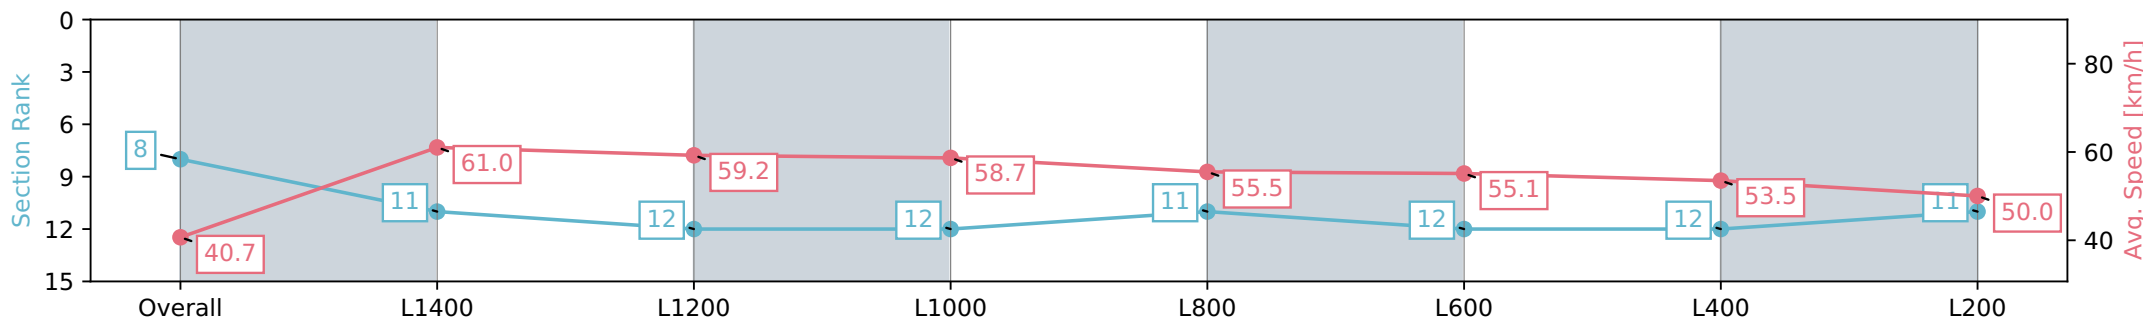

Gawler SA - Professional

Race 4: Adelaide Plains Bloodstock Maiden Plate - 1516m

26 June 2024 - 1:30PM

Track Rating: Heavy 10, Weather: Overcast, Rail Position: +5m Entire

Section	Overall	L1400	L1200	L1000	L800	L600	L400	L200
Section Times	1:40.79 [8] (0:10.24)	1:30.55 [11] (0:11.83)	1:18.72 [12] (0:12.13)	1:06.59 [12] (0:12.37)	0:54.22 [11] (0:13.11)	0:41.11 [12] (0:13.20)	0:27.91 [12] (0:13.51)	0:14.40 [11] (0:14.40)
Average Speed [km/h]	40.7	61.0	59.2	58.7	55.5	55.1	53.5	50.0
Top Speed [km/h]	60.3	62.5	60.9	59.1	58.1	56.2	55.1	52.0
Avg. Dist. to Rail [m]	2.0	0.6	0.9	1.9	1.8	2.2	3.8	7.9
Avg. Stride Freq. [Hz]	2.2	2.4	2.4	2.4	2.4	2.4	2.3	2.3
Avg. Stride Length [m]	5.1	7.1	6.9	6.9	6.5	6.4	6.5	6.2