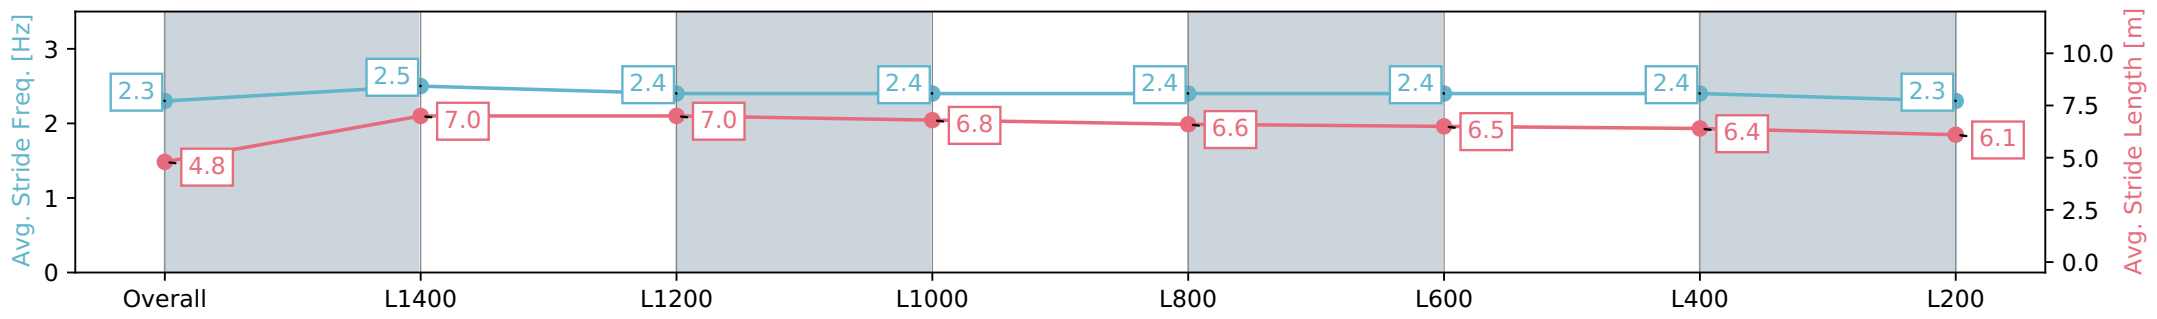

Report Created: Wed 26 June 2024 14:16:22 GMT+10 (Note: Timing is based on positional data)

- [] Ranking at each section and finish
- :-:- No data available at this section
- NA No data available

Horse/Jockey Name	SUPER INTELLIGENT/Jason Holder
Finish Rank	4
Fastest Section Time (Section)	0:11.66 (L1400)
Top Speed [km/h] (Section)	63.1 (L1400)
Race State	Finished

Gawler SA - Professional
 Race 4: Adelaide Plains Bloodstock Maiden Plate - 1516m
 26 June 2024 - 1:30PM
 Track Rating: Heavy 10, Weather: Overcast, Rail Position: +5m Entire

Section	Overall	L1400	L1200	L1000	L800	L600	L400	L200
Section Times	1:39.61 [4] (0:09.94)	1:29.67 [6] (0:11.66)	1:18.01 [7] (0:11.89)	1:06.12 [5] (0:12.28)	0:53.83 [5] (0:12.82)	0:41.01 [5] (0:13.24)	0:27.77 [5] (0:13.47)	0:14.30 [3] (0:14.30)
Average Speed [km/h]	42.0	62.2	60.4	58.9	56.9	55.0	54.2	50.2
Top Speed [km/h]	62.1	63.1	62.5	60.2	57.7	55.9	55.7	52.8
Avg. Dist. to Rail [m]	7.0	2.3	0.9	1.7	1.7	3.3	6.1	6.1
Avg. Stride Freq. [Hz]	2.3	2.5	2.4	2.4	2.4	2.4	2.4	2.3
Avg. Stride Length [m]	4.8	7.0	7.0	6.8	6.6	6.5	6.4	6.1