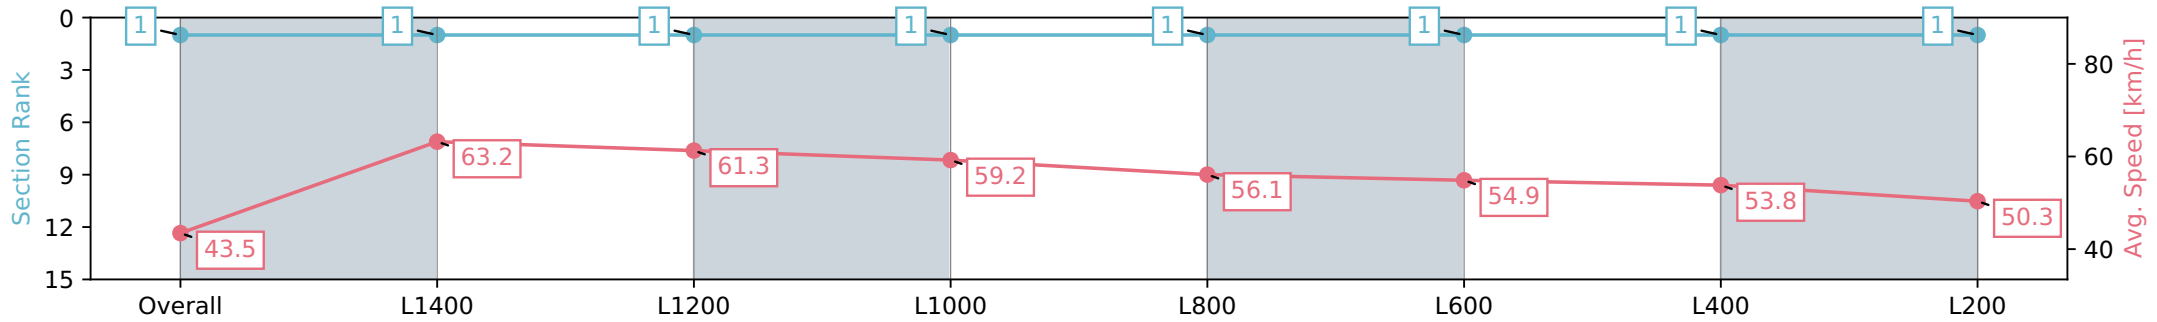

26 June 2024 - 1:30PM

Track Rating: Heavy 10, Weather: Overcast, Rail Position: +5m Entire

Section	Overall	L1400	L1200	L1000	L800	L600	L400	L200
Section Times	1:38.97 [1] (0:09.65)	1:29.32 [1] (0:11.44)	1:17.88 [1] (0:11.75)	1:06.13 [1] (0:12.20)	0:53.93 [1] (0:12.98)	0:40.95 [1] (0:13.23)	0:27.72 [1] (0:13.40)	0:14.32 [1] (0:14.32)
Average Speed [km/h]	43.5	63.2	61.3	59.2	56.1	54.9	53.8	50.3
Top Speed [km/h]	62.9	64.0	64.2	59.8	57.5	55.8	55.1	52.0
Avg. Dist. to Rail [m]	6.3	2.0	0.8	1.2	2.2	1.3	2.2	9.2
Avg. Stride Freq. [Hz]	2.2	2.4	2.4	2.3	2.3	2.2	2.2	2.2
Avg. Stride Length [m]	5.2	7.3	7.2	7.1	6.8	6.8	6.7	6.4