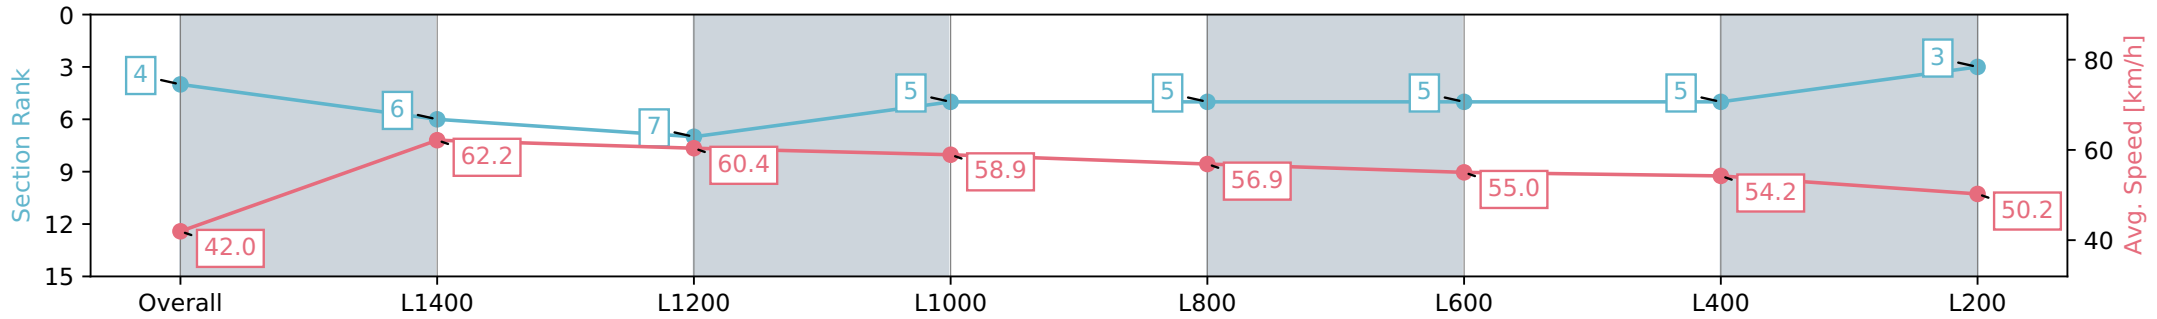

Horse/Jockey Name	SUPER INTELLIGENT/Jason Holder
Finish Rank	4
Fastest Section Time (Section)	0:11.66 (L1400)
Top Speed [km/h] (Section)	63.1 (L1400)
Race State	Finished

Gawler SA - Professional
Race 4: Adelaide Plains Bloodstock Maiden Plate - 1516m
26 June 2024 - 1:30PM
Track Rating: Heavy 10, Weather: Overcast, Rail Position: +5m Entire

Section	Overall	L1400	L1200	L1000	L800	L600	L400	L200
Section Times	1:39.61 [4] (0:09.94)	1:29.67 [6] (0:11.66)	1:18.01 [7] (0:11.89)	1:06.12 [5] (0:12.28)	0:53.83 [5] (0:12.82)	0:41.01 [5] (0:13.24)	0:27.77 [5] (0:13.47)	0:14.30 [3] (0:14.30)
Average Speed [km/h]	42.0	62.2	60.4	58.9	56.9	55.0	54.2	50.2
Top Speed [km/h]	62.1	63.1	62.5	60.2	57.7	55.9	55.7	52.8
Avg. Dist. to Rail [m]	7.0	2.3	0.9	1.7	1.7	3.3	6.1	6.1
Avg. Stride Freq. [Hz]	2.3	2.5	2.4	2.4	2.4	2.4	2.4	2.3
Avg. Stride Length [m]	4.8	7.0	7.0	6.8	6.6	6.5	6.4	6.1

Report Created: Wed 26 June 2024 14:16:25 GMT+10 (Note: Timing is based on positional data)

- [ ] Ranking at each section and finish
- -:-:- No data available at this section
- NA No data available