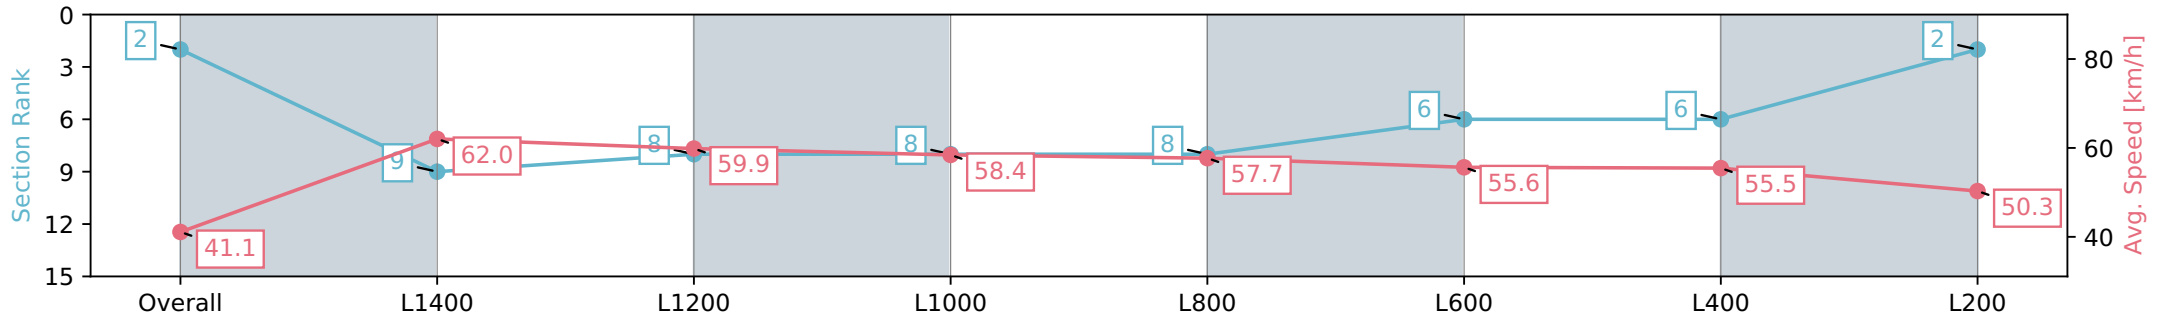

Gawler SA - Professional

Race 4: Adelaide Plains Bloodstock Maiden Plate - 1516m

26 June 2024 - 1:30PM

Track Rating: Heavy 10, Weather: Overcast, Rail Position: +5m Entire

Section	Overall	L1400	L1200	L1000	L800	L600	L400	L200
Section Times	1:39.50 [2] (0:10.09)	1:29.41 [9] (0:11.69)	1:17.72 [8] (0:12.07)	1:05.65 [8] (0:12.37)	0:53.28 [8] (0:12.63)	0:40.65 [6] (0:13.15)	0:27.50 [6] (0:13.14)	0:14.36 [2] (0:14.36)
Average Speed [km/h]	41.1	62.0	59.9	58.4	57.7	55.6	55.5	50.3
Top Speed [km/h]	59.9	62.9	61.9	59.2	59.3	56.8	56.1	54.3
Avg. Dist. to Rail [m]	9.4	4.1	1.6	2.2	1.7	3.6	7.5	7.9
Avg. Stride Freq. [Hz]	2.2	2.4	2.4	2.3	2.4	2.3	2.3	2.2
Avg. Stride Length [m]	5.0	7.1	7.0	6.9	6.8	6.7	6.7	6.4