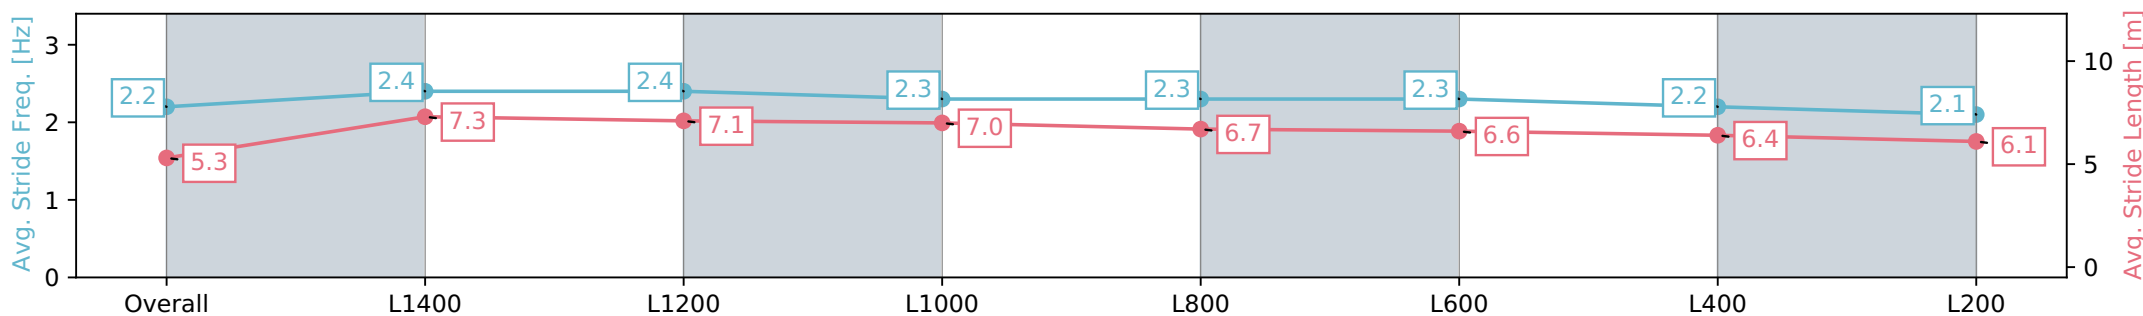

[] Ranking at each section and finish
 -:-:- No data available at this section
 NA No data available

Horse/Jockey Name	FANCY SHOULDER/Felicity Atkinson
Finish Rank	10
Fastest Section Time (Section)	0:11.42 (L1400)
Top Speed [km/h] (Section)	64.3 (L1400)
Race State	Finished

Gawler SA - Professional

Race 4: Adelaide Plains Bloodstock Maiden Plate - 1516m

26 June 2024 - 1:30PM

Track Rating: Heavy 10, Weather: Overcast, Rail Position: +5m Entire

Section	Overall	L1400	L1200	L1000	L800	L600	L400	L200
Section Times	1:41.43 [10] (0:09.74)	1:31.69 [3] (0:11.42)	1:20.27 [2] (0:11.75)	1:08.52 [2] (0:12.26)	0:56.26 [2] (0:13.08)	0:43.18 [2] (0:13.53)	0:29.65 [3] (0:14.16)	0:15.49 [8] (0:15.49)
Average Speed [km/h]	43.0	63.1	61.2	58.8	55.3	53.1	50.7	46.6
Top Speed [km/h]	64.3	64.3	64.1	59.9	56.5	55.7	51.6	48.6
Avg. Dist. to Rail [m]	4.7	1.1	0.2	0.4	0.8	0.5	1.2	4.1
Avg. Stride Freq. [Hz]	2.2	2.4	2.4	2.3	2.3	2.3	2.2	2.1
Avg. Stride Length [m]	5.3	7.3	7.1	7.0	6.7	6.6	6.4	6.1