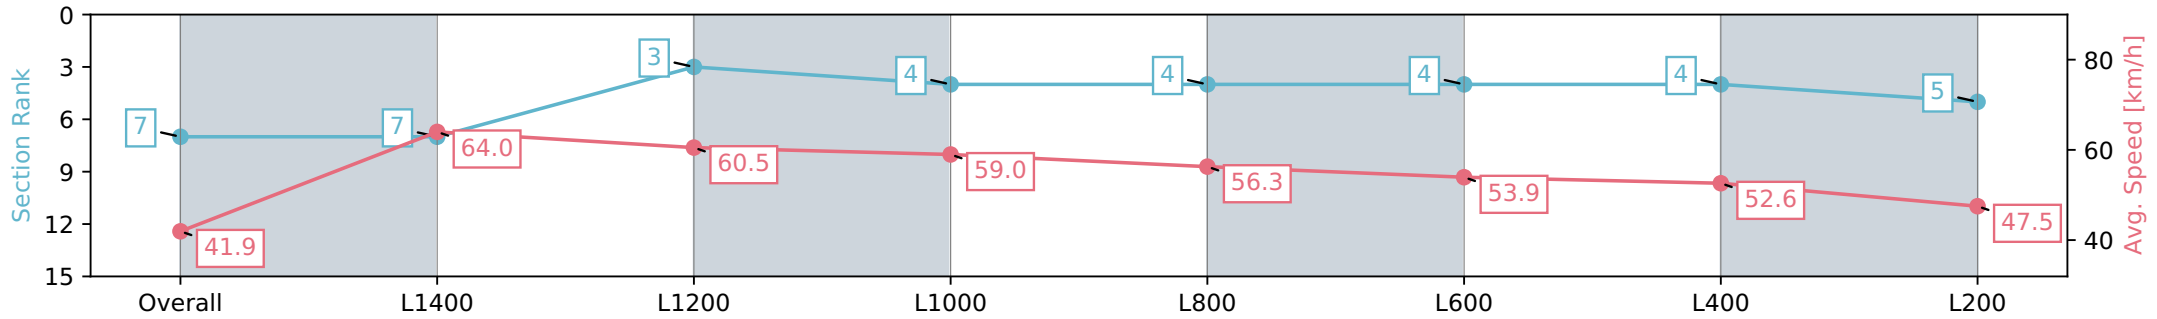

Gawler SA - Professional

Race 4: Adelaide Plains Bloodstock Maiden Plate - 1516m

26 June 2024 - 1:30PM

Track Rating: Heavy 10, Weather: Overcast, Rail Position: +5m Entire

Section	Overall	L1400	L1200	L1000	L800	L600	L400	L200
Section Times	1:40.79 [7] (0:09.97)	1:30.82 [7] (0:11.34)	1:19.48 [3] (0:11.91)	1:07.57 [4] (0:12.23)	0:55.34 [4] (0:12.89)	0:42.45 [4] (0:13.47)	0:28.98 [4] (0:13.82)	0:15.16 [5] (0:15.16)
Average Speed [km/h]	41.9	64.0	60.5	59.0	56.3	53.9	52.6	47.5
Top Speed [km/h]	62.4	65.5	63.2	60.0	58.2	55.8	54.4	49.7
Avg. Dist. to Rail [m]	8.5	4.0	2.1	1.6	1.1	2.3	4.0	4.9
Avg. Stride Freq. [Hz]	2.3	2.5	2.4	2.3	2.4	2.4	2.3	2.2
Avg. Stride Length [m]	5.0	7.3	7.0	7.0	6.6	6.3	6.3	5.9