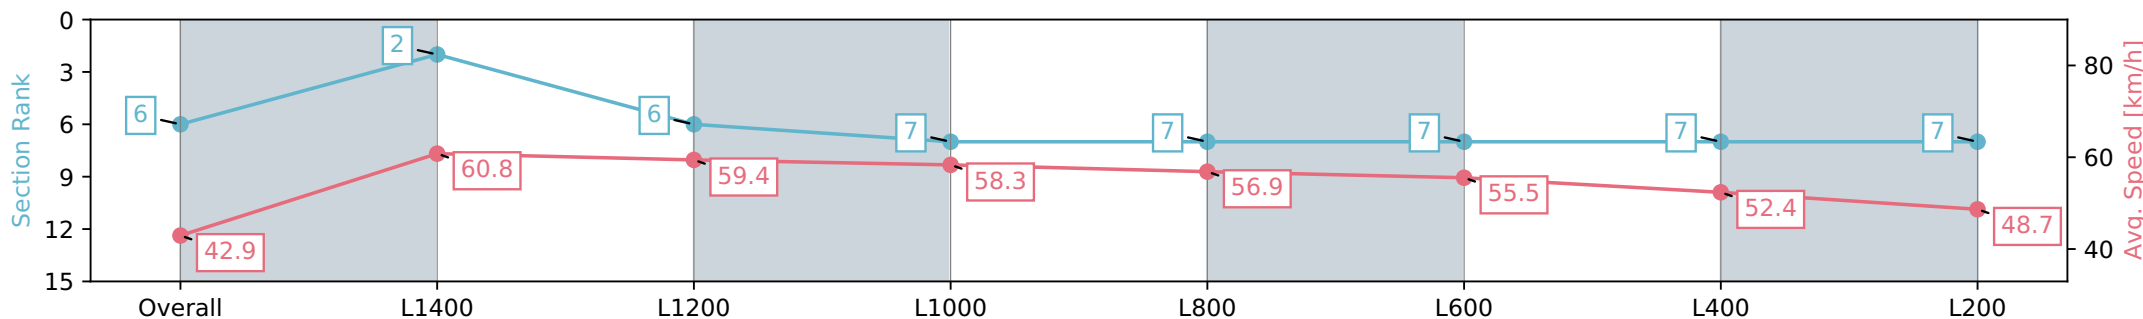

Gawler SA - Professional

Race 4: Adelaide Plains Bloodstock Maiden Plate - 1516m

26 June 2024 - 1:30PM

Track Rating: Heavy 10, Weather: Overcast, Rail Position: +5m Entire

Section	Overall	L1400	L1200	L1000	L800	L600	L400	L200
Section Times	1:40.63 [6] (0:09.72)	1:30.91 [2] (0:11.86)	1:19.05 [6] (0:12.14)	1:06.91 [7] (0:12.42)	0:54.49 [7] (0:12.77)	0:41.72 [7] (0:13.12)	0:28.60 [7] (0:13.82)	0:14.78 [7] (0:14.78)
Average Speed [km/h]	42.9	60.8	59.4	58.3	56.9	55.5	52.4	48.7
Top Speed [km/h]	62.5	62.1	61.9	58.6	57.8	56.9	55.0	51.0
Avg. Dist. to Rail [m]	1.7	1.5	1.1	1.6	1.6	2.1	4.2	6.7
Avg. Stride Freq. [Hz]	2.2	2.3	2.3	2.3	2.3	2.2	2.2	2.1
Avg. Stride Length [m]	5.2	7.2	7.1	7.1	7.0	6.9	6.7	6.5