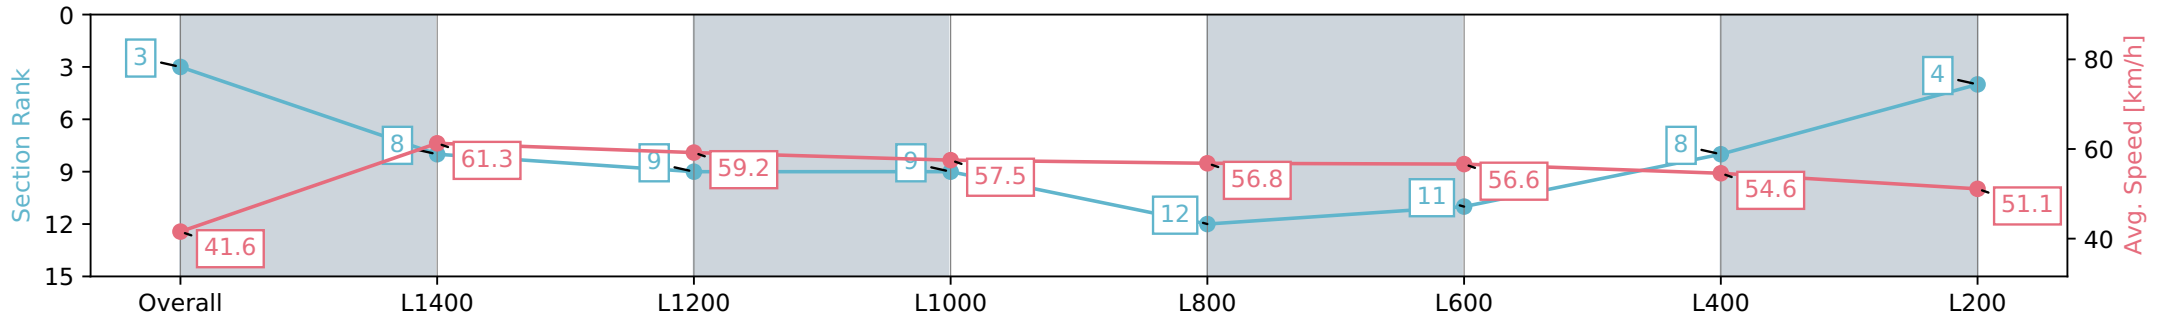

Gawler SA - Professional

Race 4: Adelaide Plains Bloodstock Maiden Plate - 1516m

26 June 2024 - 1:30PM

Track Rating: Heavy 10, Weather: Overcast, Rail Position: +5m Entire

Section	Overall	L1400	L1200	L1000	L800	L600	L400	L200
Section Times	1:39.61 [3] (0:10.06)	1:29.55 [8] (0:11.76)	1:17.79 [9] (0:12.13)	1:05.66 [9] (0:12.64)	0:53.02 [12] (0:12.81)	0:40.21 [11] (0:12.82)	0:27.39 [8] (0:13.34)	0:14.05 [4] (0:14.05)
Average Speed [km/h]	41.6	61.3	59.2	57.5	56.8	56.6	54.6	51.1
Top Speed [km/h]	62.2	63.4	62.2	58.1	57.8	57.8	57.0	53.5
Avg. Dist. to Rail [m]	1.8	0.7	1.7	3.1	1.6	1.9	5.4	5.4
Avg. Stride Freq. [Hz]	2.2	2.3	2.3	2.2	2.3	2.3	2.2	2.2
Avg. Stride Length [m]	5.0	7.4	7.3	7.1	7.0	7.0	6.9	6.6