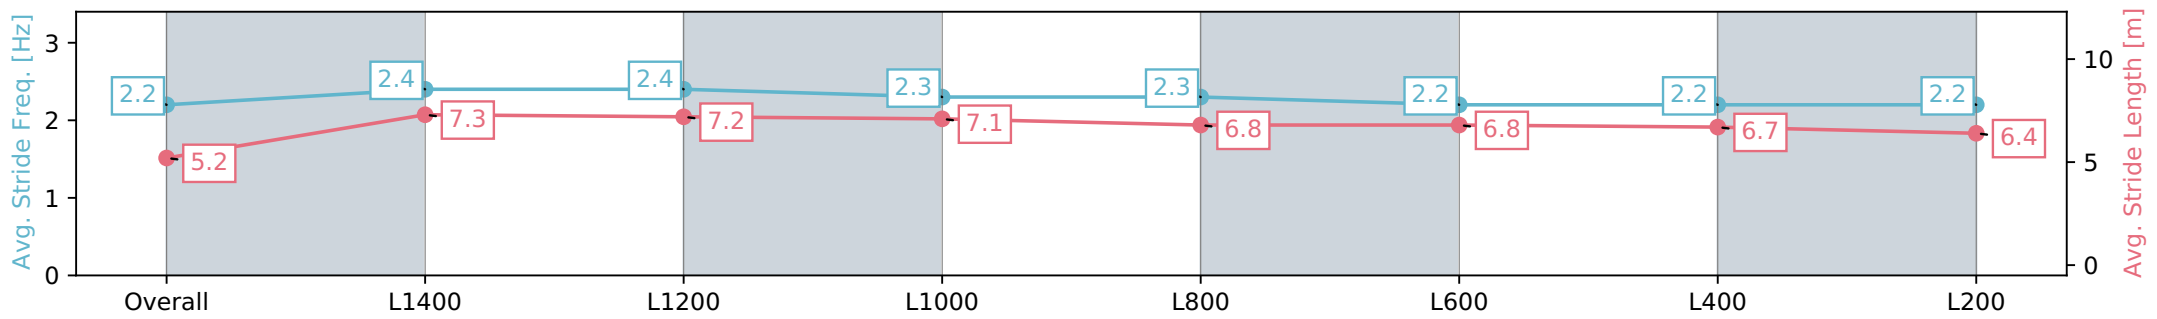

26 June 2024 - 1:30PM

Track Rating: Heavy 10, Weather: Overcast, Rail Position: +5m Entire

Section	Overall	L1400	L1200	L1000	L800	L600	L400	L200
Section Times	1:38.97 [1] (0:09.65)	1:29.32 [1] (0:11.44)	1:17.88 [1] (0:11.75)	1:06.13 [1] (0:12.20)	0:53.93 [1] (0:12.98)	0:40.95 [1] (0:13.23)	0:27.72 [1] (0:13.40)	0:14.32 [1] (0:14.32)
Average Speed [km/h]	43.5	63.2	61.3	59.2	56.1	54.9	53.8	50.3
Top Speed [km/h]	62.9	64.0	64.2	59.8	57.5	55.8	55.1	52.0
Avg. Dist. to Rail [m]	6.3	2.0	0.8	1.2	2.2	1.3	2.2	9.2
Avg. Stride Freq. [Hz]	2.2	2.4	2.4	2.3	2.3	2.2	2.2	2.2
Avg. Stride Length [m]	5.2	7.3	7.2	7.1	6.8	6.8	6.7	6.4