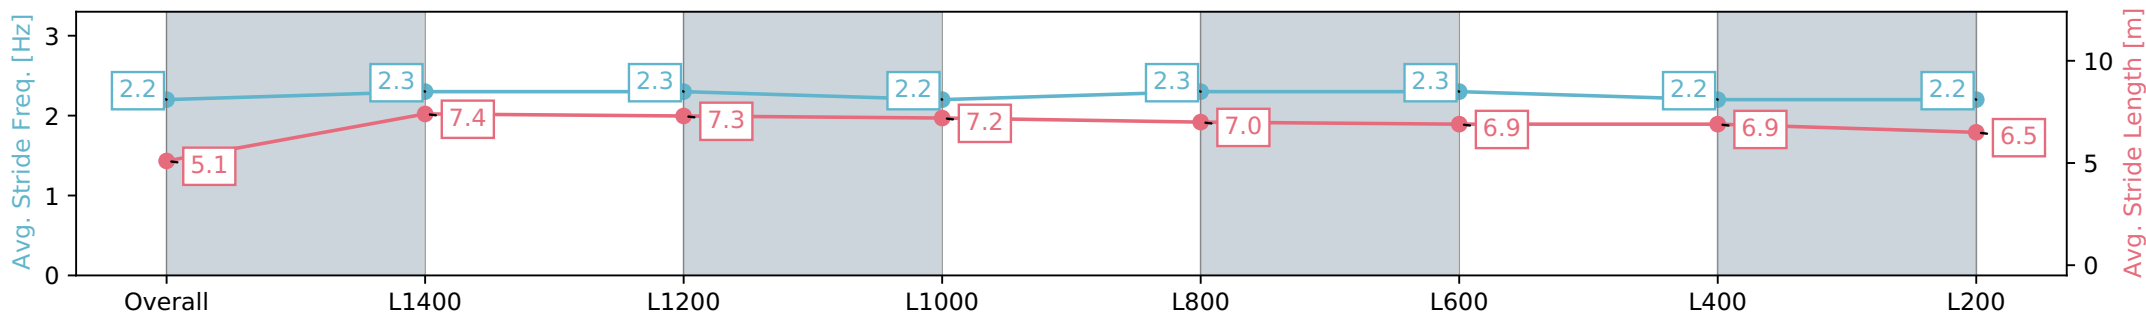

Gawler SA - Professional

Race 4: Adelaide Plains Bloodstock Maiden Plate - 1516m

26 June 2024 - 1:30PM

Track Rating: Heavy 10, Weather: Overcast, Rail Position: +5m Entire

Section	Overall	L1400	L1200	L1000	L800	L600	L400	L200
Section Times	1:39.86 [5] (0:10.11)	1:29.75 [10] (0:11.72)	1:18.03 [10] (0:12.18)	1:05.85 [10] (0:12.45)	0:53.40 [10] (0:12.74)	0:40.66 [9] (0:13.20)	0:27.46 [9] (0:13.34)	0:14.12 [6] (0:14.12)
Average Speed [km/h]	41.5	61.5	59.3	57.9	57.3	55.7	54.8	50.9
Top Speed [km/h]	59.7	63.0	61.3	58.6	58.7	57.0	55.3	53.8
Avg. Dist. to Rail [m]	3.5	1.8	0.4	1.6	2.1	4.3	7.8	9.9
Avg. Stride Freq. [Hz]	2.2	2.3	2.3	2.2	2.3	2.3	2.2	2.2
Avg. Stride Length [m]	5.1	7.4	7.3	7.2	7.0	6.9	6.9	6.5

- [] Ranking at each section and finish
- :-:- No data available at this section
- NA No data available

Horse/Jockey Name	MASTER OF CEREMONY/Stacey Metcalfe
Finish Rank	6
Fastest Section Time (Section)	0:11.86 (L1400)
Top Speed [km/h] (Section)	62.5 (Overall)
Race State	Finished