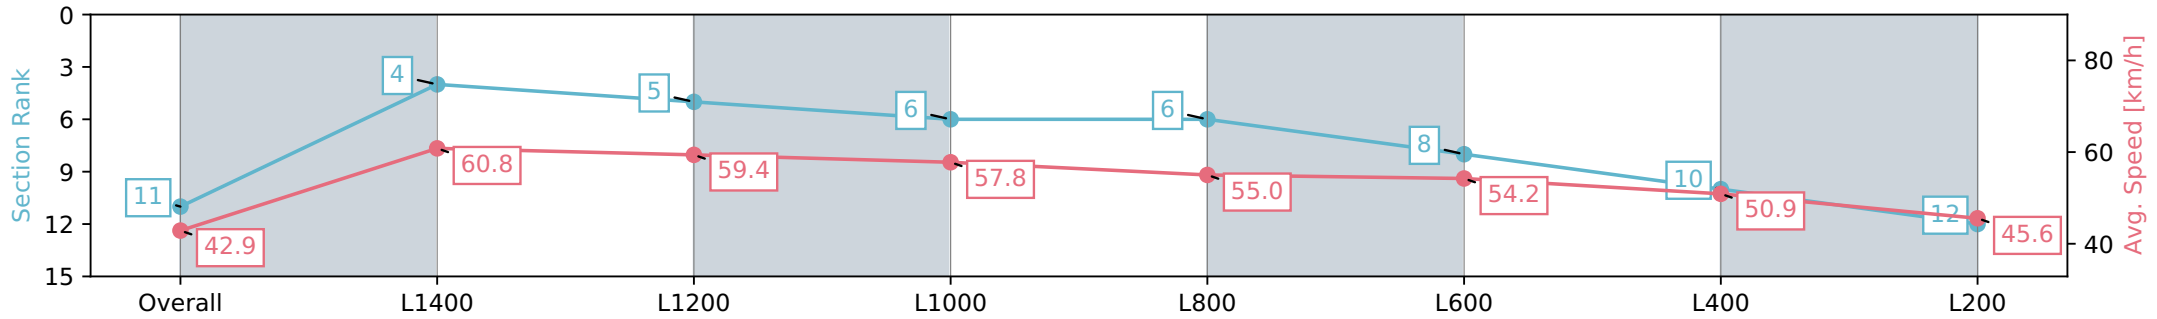

Gawler SA - Professional

Race 4: Adelaide Plains Bloodstock Maiden Plate - 1516m

26 June 2024 - 1:30PM

Track Rating: Heavy 10, Weather: Overcast, Rail Position: +5m Entire

Section	Overall	L1400	L1200	L1000	L800	L600	L400	L200
Section Times	1:42.40 [11] (0:09.76)	1:32.64 [4] (0:11.78)	1:20.86 [5] (0:12.13)	1:08.73 [6] (0:12.44)	0:56.29 [6] (0:13.02)	0:43.27 [8] (0:13.32)	0:29.95 [10] (0:14.17)	0:15.78 [12] (0:15.78)
Average Speed [km/h]	42.9	60.8	59.4	57.8	55.0	54.2	50.9	45.6
Top Speed [km/h]	60.5	61.3	61.1	58.4	56.2	55.7	52.8	48.8
Avg. Dist. to Rail [m]	3.4	1.1	1.7	0.9	0.5	0.2	2.3	3.9
Avg. Stride Freq. [Hz]	2.3	2.5	2.4	2.4	2.4	2.4	2.3	2.2
Avg. Stride Length [m]	4.9	6.8	6.7	6.7	6.4	6.3	6.1	5.7