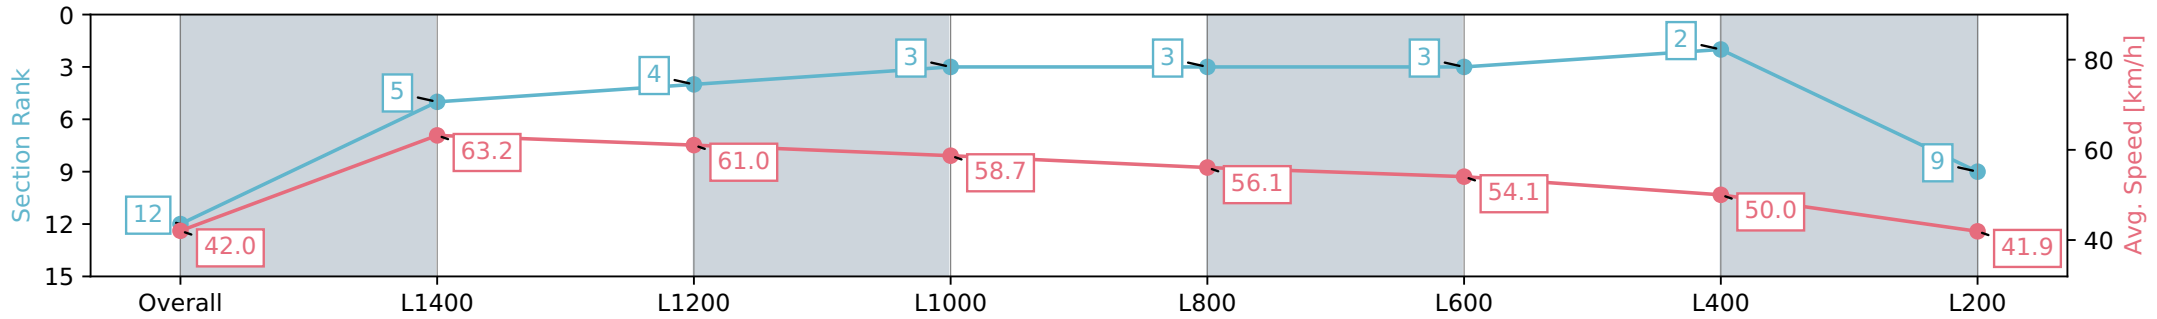

Gawler SA - Professional

Race 4: Adelaide Plains Bloodstock Maiden Plate - 1516m

26 June 2024 - 1:30PM

Track Rating: Heavy 10, Weather: Overcast, Rail Position: +5m Entire

Section	Overall	L1400	L1200	L1000	L800	L600	L400	L200
Section Times	1:43.27 [12] (0:09.92)	1:33.35 [5] (0:11.44)	1:21.91 [4] (0:11.77)	1:10.14 [3] (0:12.28)	0:57.86 [3] (0:12.86)	0:45.00 [3] (0:13.38)	0:31.62 [2] (0:14.46)	0:17.16 [9] (0:17.16)
Average Speed [km/h]	42.0	63.2	61.0	58.7	56.1	54.1	50.0	41.9
Top Speed [km/h]	62.7	63.6	63.2	59.8	57.2	55.6	52.5	46.6
Avg. Dist. to Rail [m]	4.8	1.8	0.4	0.3	0.5	1.5	2.9	4.7
Avg. Stride Freq. [Hz]	2.3	2.5	2.5	2.4	2.4	2.4	2.4	2.2
Avg. Stride Length [m]	5.0	7.0	6.9	6.8	6.4	6.3	5.8	5.3