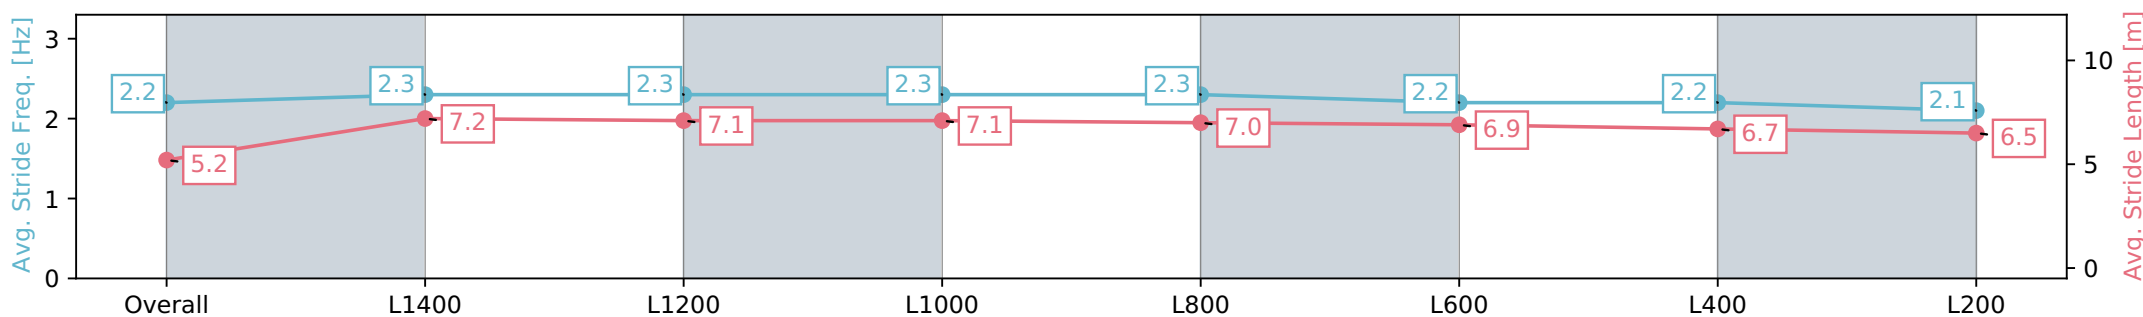

Gawler SA - Professional

Race 4: Adelaide Plains Bloodstock Maiden Plate - 1516m

26 June 2024 - 1:30PM

Track Rating: Heavy 10, Weather: Overcast, Rail Position: +5m Entire

Section	Overall	L1400	L1200	L1000	L800	L600	L400	L200
Section Times	1:40.63 [6] (0:09.72)	1:30.91 [2] (0:11.86)	1:19.05 [6] (0:12.14)	1:06.91 [7] (0:12.42)	0:54.49 [7] (0:12.77)	0:41.72 [7] (0:13.12)	0:28.60 [7] (0:13.82)	0:14.78 [7] (0:14.78)
Average Speed [km/h]	42.9	60.8	59.4	58.3	56.9	55.5	52.4	48.7
Top Speed [km/h]	62.5	62.1	61.9	58.6	57.8	56.9	55.0	51.0
Avg. Dist. to Rail [m]	1.7	1.5	1.1	1.6	1.6	2.1	4.2	6.7
Avg. Stride Freq. [Hz]	2.2	2.3	2.3	2.3	2.3	2.2	2.2	2.1
Avg. Stride Length [m]	5.2	7.2	7.1	7.1	7.0	6.9	6.7	6.5