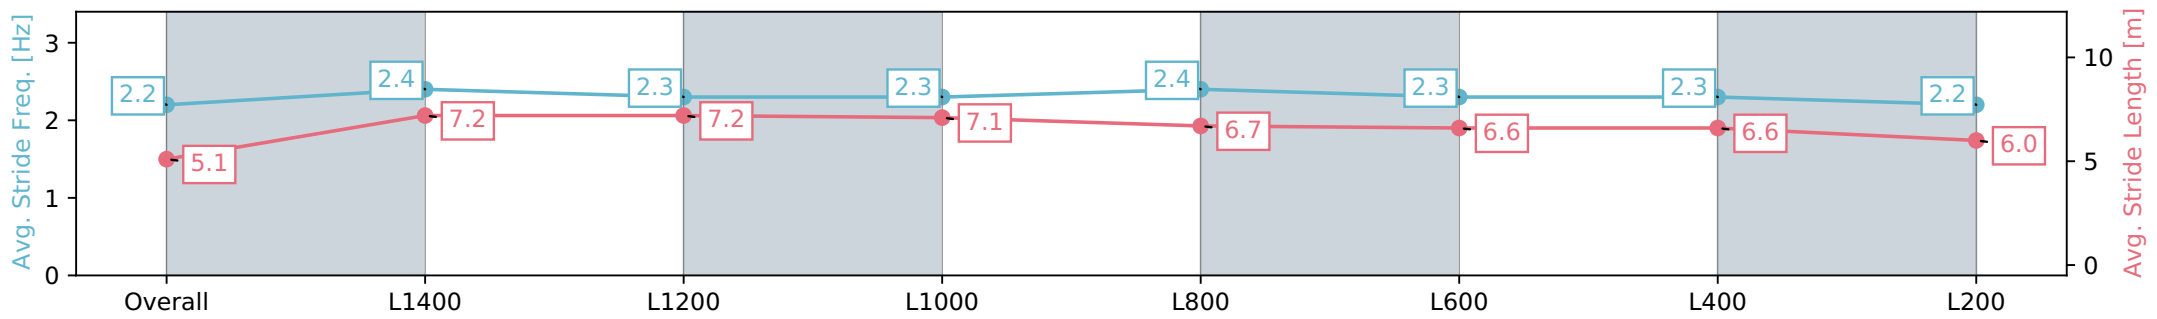

Gawler SA - Professional

Race 4: Adelaide Plains Bloodstock Maiden Plate - 1516m

26 June 2024 - 1:30PM

Track Rating: Heavy 10, Weather: Overcast, Rail Position: +5m Entire

Section	Overall	L1400	L1200	L1000	L800	L600	L400	L200
Section Times	1:41.42 [9] (0:10.25)	1:31.17 [12] (0:11.76)	1:19.41 [11] (0:12.12)	1:07.29 [11] (0:12.28)	0:55.00 [9] (0:12.83)	0:42.17 [10] (0:13.41)	0:28.76 [11] (0:13.68)	0:15.08 [10] (0:15.08)
Average Speed [km/h]	40.7	61.6	59.4	59.0	57.2	54.7	53.3	47.7
Top Speed [km/h]	58.0	63.8	61.0	59.9	58.8	57.4	54.1	51.5
Avg. Dist. to Rail [m]	9.8	3.5	2.1	3.0	3.3	4.2	6.3	9.2
Avg. Stride Freq. [Hz]	2.2	2.4	2.3	2.3	2.4	2.3	2.3	2.2
Avg. Stride Length [m]	5.1	7.2	7.2	7.1	6.7	6.6	6.6	6.0

[] Ranking at each section and finish
 -:-:- No data available at this section
 NA No data available

Horse/Jockey Name	FANCY SHOULDER/Felicity Atkinson
Finish Rank	10
Fastest Section Time (Section)	0:11.42 (L1400)
Top Speed [km/h] (Section)	64.3 (L1400)
Race State	Finished