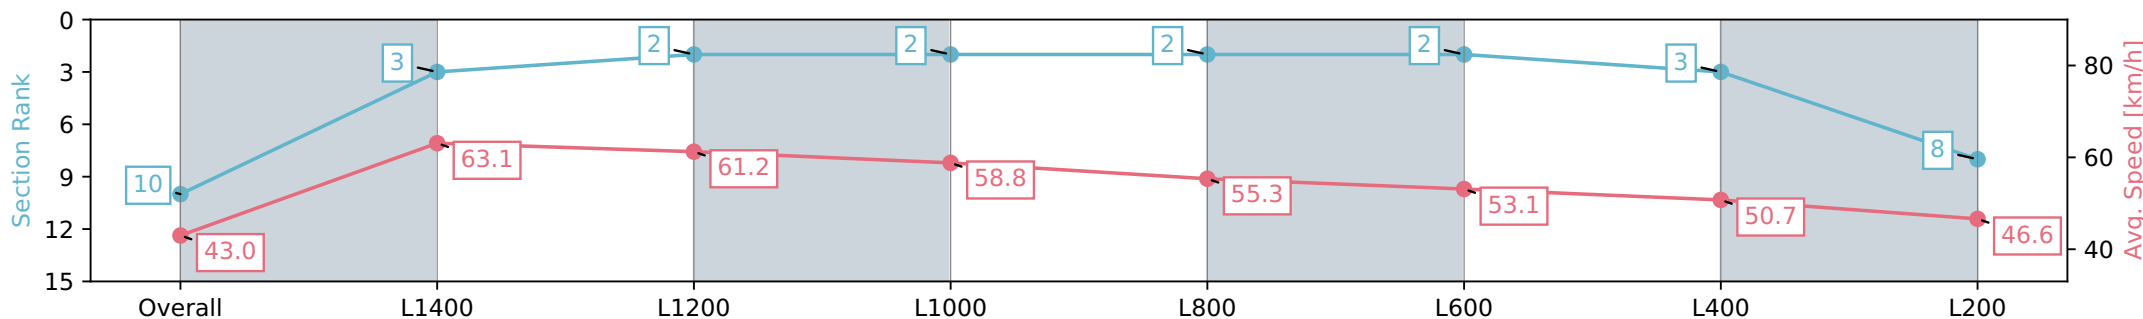

Gawler SA - Professional

Race 4: Adelaide Plains Bloodstock Maiden Plate - 1516m

26 June 2024 - 1:30PM

Track Rating: Heavy 10, Weather: Overcast, Rail Position: +5m Entire

Section	Overall	L1400	L1200	L1000	L800	L600	L400	L200
Section Times	1:41.43 [10] (0:09.74)	1:31.69 [3] (0:11.42)	1:20.27 [2] (0:11.75)	1:08.52 [2] (0:12.26)	0:56.26 [2] (0:13.08)	0:43.18 [2] (0:13.53)	0:29.65 [3] (0:14.16)	0:15.49 [8] (0:15.49)
Average Speed [km/h]	43.0	63.1	61.2	58.8	55.3	53.1	50.7	46.6
Top Speed [km/h]	64.3	64.3	64.1	59.9	56.5	55.7	51.6	48.6
Avg. Dist. to Rail [m]	4.7	1.1	0.2	0.4	0.8	0.5	1.2	4.1
Avg. Stride Freq. [Hz]	2.2	2.4	2.4	2.3	2.3	2.3	2.2	2.1
Avg. Stride Length [m]	5.3	7.3	7.1	7.0	6.7	6.6	6.4	6.1