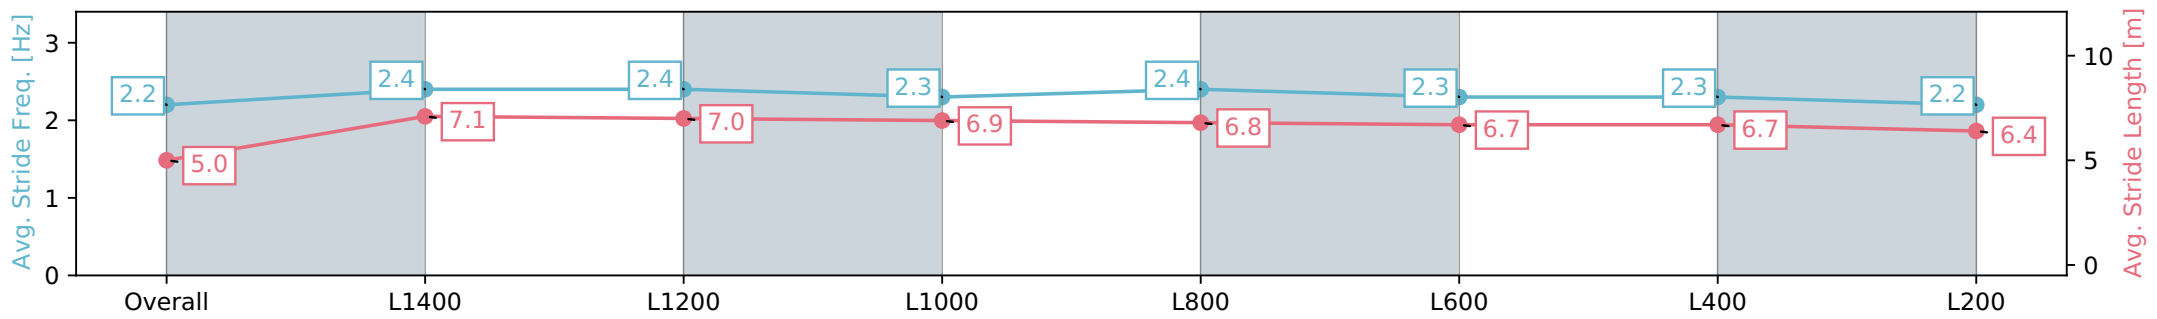

Gawler SA - Professional

Race 4: Adelaide Plains Bloodstock Maiden Plate - 1516m

26 June 2024 - 1:30PM

Track Rating: Heavy 10, Weather: Overcast, Rail Position: +5m Entire

Section	Overall	L1400	L1200	L1000	L800	L600	L400	L200
Section Times	1:39.50 [2] (0:10.09)	1:29.41 [9] (0:11.69)	1:17.72 [8] (0:12.07)	1:05.65 [8] (0:12.37)	0:53.28 [8] (0:12.63)	0:40.65 [6] (0:13.15)	0:27.50 [6] (0:13.14)	0:14.36 [2] (0:14.36)
Average Speed [km/h]	41.1	62.0	59.9	58.4	57.7	55.6	55.5	50.3
Top Speed [km/h]	59.9	62.9	61.9	59.2	59.3	56.8	56.1	54.3
Avg. Dist. to Rail [m]	9.4	4.1	1.6	2.2	1.7	3.6	7.5	7.9
Avg. Stride Freq. [Hz]	2.2	2.4	2.4	2.3	2.4	2.3	2.3	2.2
Avg. Stride Length [m]	5.0	7.1	7.0	6.9	6.8	6.7	6.7	6.4