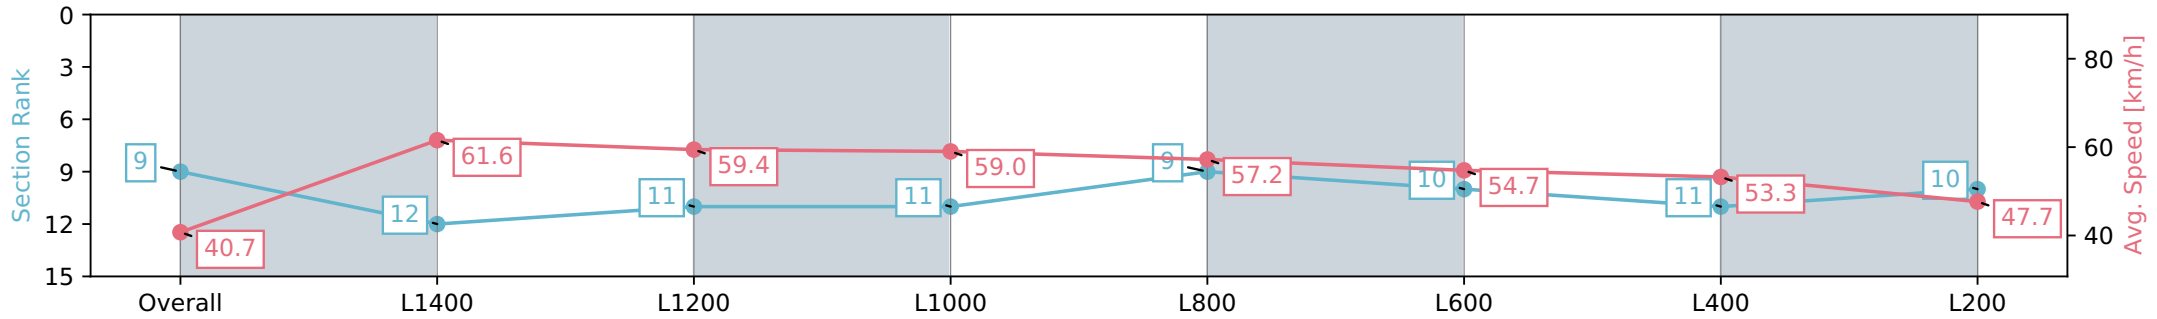

Gawler SA - Professional

Race 4: Adelaide Plains Bloodstock Maiden Plate - 1516m

26 June 2024 - 1:30PM

Track Rating: Heavy 10, Weather: Overcast, Rail Position: +5m Entire

Section	Overall	L1400	L1200	L1000	L800	L600	L400	L200
Section Times	1:41.42 [9] (0:10.25)	1:31.17 [12] (0:11.76)	1:19.41 [11] (0:12.12)	1:07.29 [11] (0:12.28)	0:55.00 [9] (0:12.83)	0:42.17 [10] (0:13.41)	0:28.76 [11] (0:13.68)	0:15.08 [10] (0:15.08)
Average Speed [km/h]	40.7	61.6	59.4	59.0	57.2	54.7	53.3	47.7
Top Speed [km/h]	58.0	63.8	61.0	59.9	58.8	57.4	54.1	51.5
Avg. Dist. to Rail [m]	9.8	3.5	2.1	3.0	3.3	4.2	6.3	9.2
Avg. Stride Freq. [Hz]	2.2	2.4	2.3	2.3	2.4	2.3	2.3	2.2
Avg. Stride Length [m]	5.1	7.2	7.2	7.1	6.7	6.6	6.6	6.0