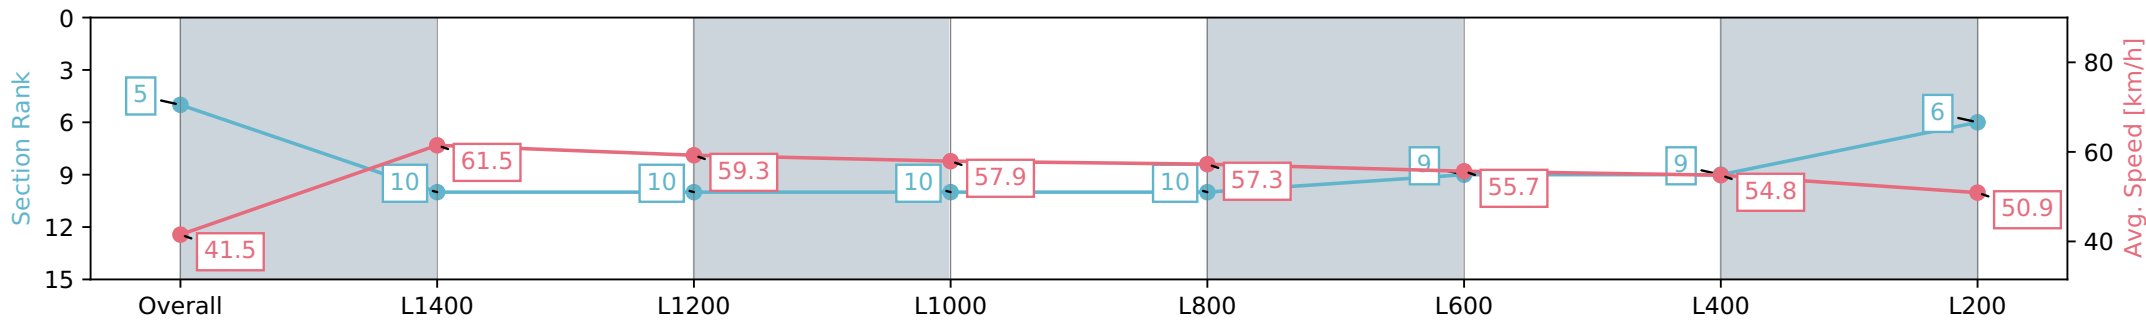

Gawler SA - Professional

Race 4: Adelaide Plains Bloodstock Maiden Plate - 1516m

26 June 2024 - 1:30PM

Track Rating: Heavy 10, Weather: Overcast, Rail Position: +5m Entire

Section	Overall	L1400	L1200	L1000	L800	L600	L400	L200
Section Times	1:39.86 [5] (0:10.11)	1:29.75 [10] (0:11.72)	1:18.03 [10] (0:12.18)	1:05.85 [10] (0:12.45)	0:53.40 [10] (0:12.74)	0:40.66 [9] (0:13.20)	0:27.46 [9] (0:13.34)	0:14.12 [6] (0:14.12)
Average Speed [km/h]	41.5	61.5	59.3	57.9	57.3	55.7	54.8	50.9
Top Speed [km/h]	59.7	63.0	61.3	58.6	58.7	57.0	55.3	53.8
Avg. Dist. to Rail [m]	3.5	1.8	0.4	1.6	2.1	4.3	7.8	9.9
Avg. Stride Freq. [Hz]	2.2	2.3	2.3	2.2	2.3	2.3	2.2	2.2
Avg. Stride Length [m]	5.1	7.4	7.3	7.2	7.0	6.9	6.9	6.5