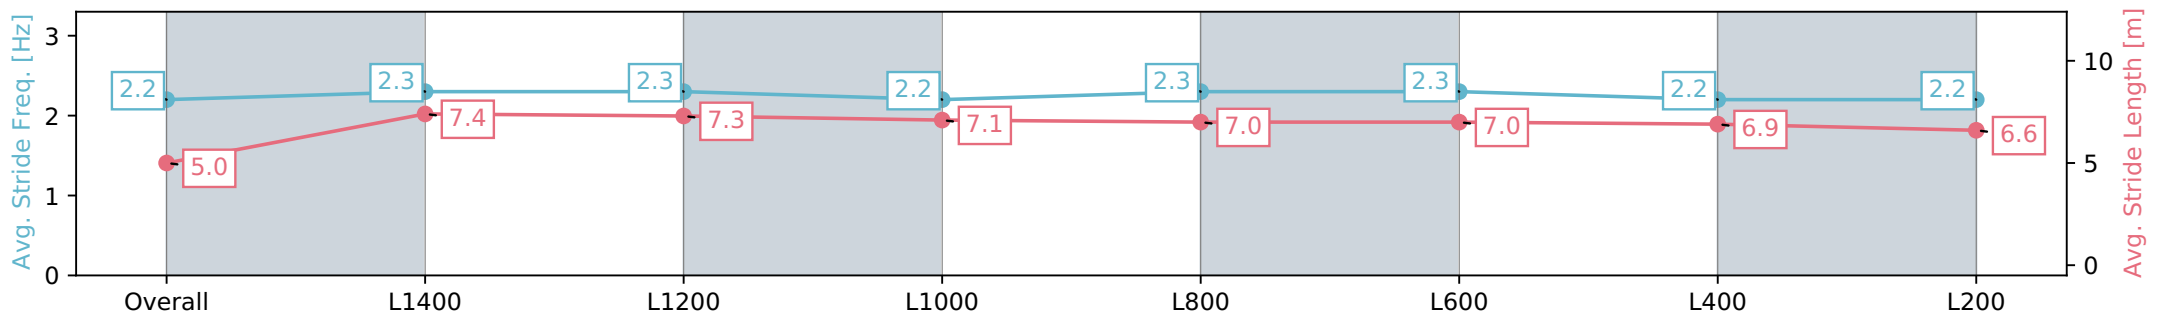

Gawler SA - Professional

Race 4: Adelaide Plains Bloodstock Maiden Plate - 1516m

26 June 2024 - 1:30PM

Track Rating: Heavy 10, Weather: Overcast, Rail Position: +5m Entire

Section	Overall	L1400	L1200	L1000	L800	L600	L400	L200
Section Times	1:39.61 [3] (0:10.06)	1:29.55 [8] (0:11.76)	1:17.79 [9] (0:12.13)	1:05.66 [9] (0:12.64)	0:53.02 [12] (0:12.81)	0:40.21 [11] (0:12.82)	0:27.39 [8] (0:13.34)	0:14.05 [4] (0:14.05)
Average Speed [km/h]	41.6	61.3	59.2	57.5	56.8	56.6	54.6	51.1
Top Speed [km/h]	62.2	63.4	62.2	58.1	57.8	57.8	57.0	53.5
Avg. Dist. to Rail [m]	1.8	0.7	1.7	3.1	1.6	1.9	5.4	5.4
Avg. Stride Freq. [Hz]	2.2	2.3	2.3	2.2	2.3	2.3	2.2	2.2
Avg. Stride Length [m]	5.0	7.4	7.3	7.1	7.0	7.0	6.9	6.6