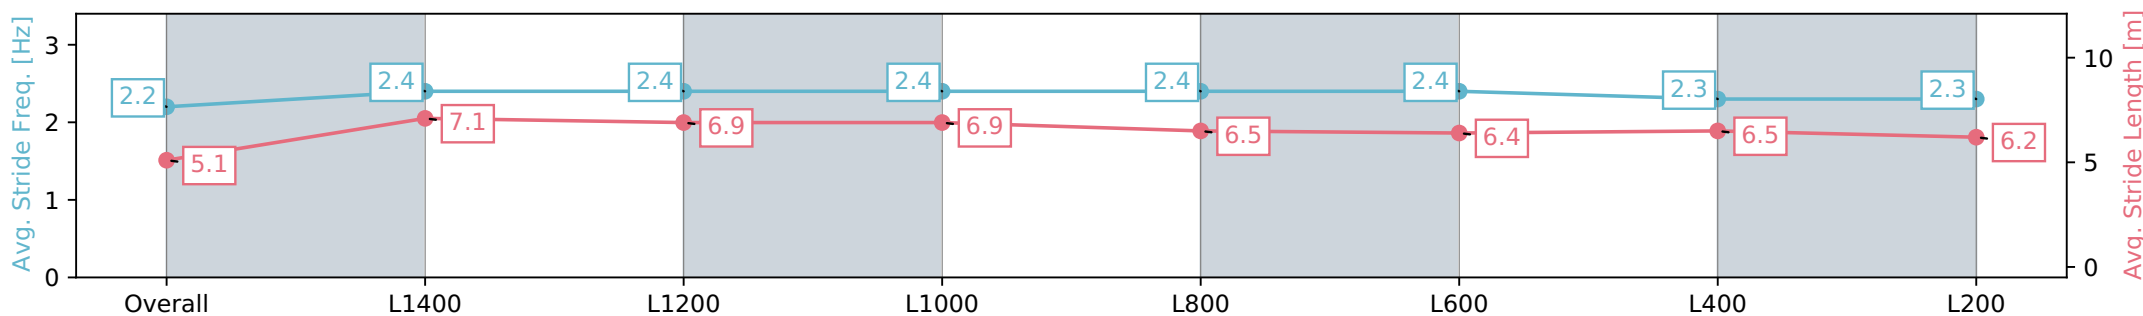

Gawler SA - Professional

Race 4: Adelaide Plains Bloodstock Maiden Plate - 1516m

26 June 2024 - 1:30PM

Track Rating: Heavy 10, Weather: Overcast, Rail Position: +5m Entire

Section	Overall	L1400	L1200	L1000	L800	L600	L400	L200
Section Times	1:40.79 [8] (0:10.24)	1:30.55 [11] (0:11.83)	1:18.72 [12] (0:12.13)	1:06.59 [12] (0:12.37)	0:54.22 [11] (0:13.11)	0:41.11 [12] (0:13.20)	0:27.91 [12] (0:13.51)	0:14.40 [11] (0:14.40)
Average Speed [km/h]	40.7	61.0	59.2	58.7	55.5	55.1	53.5	50.0
Top Speed [km/h]	60.3	62.5	60.9	59.1	58.1	56.2	55.1	52.0
Avg. Dist. to Rail [m]	2.0	0.6	0.9	1.9	1.8	2.2	3.8	7.9
Avg. Stride Freq. [Hz]	2.2	2.4	2.4	2.4	2.4	2.4	2.3	2.3
Avg. Stride Length [m]	5.1	7.1	6.9	6.9	6.5	6.4	6.5	6.2