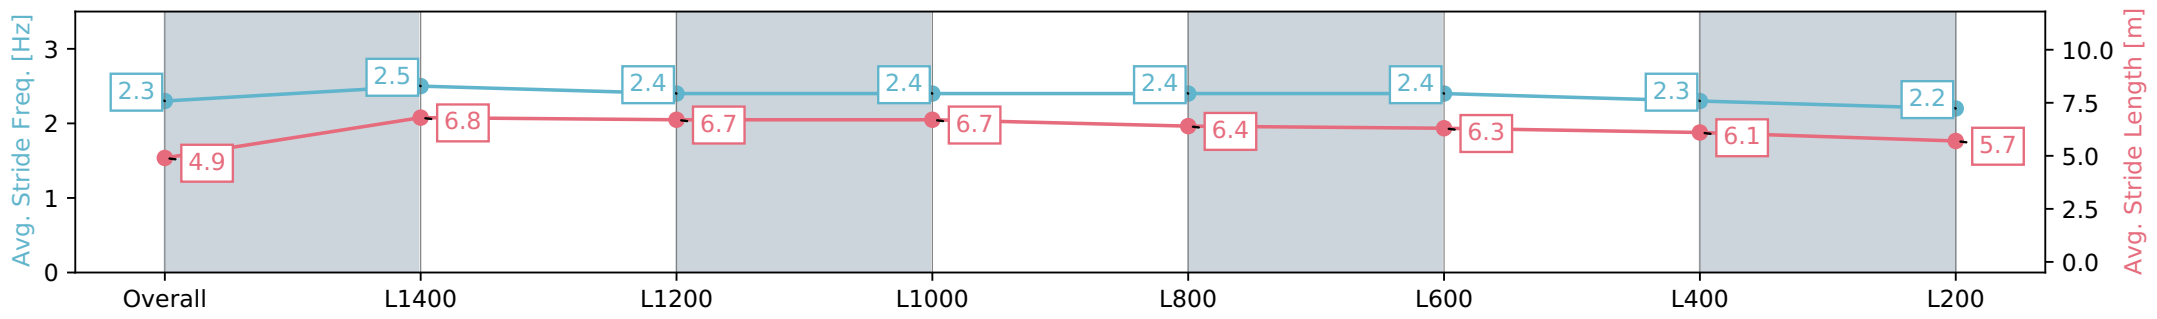

Gawler SA - Professional

Race 4: Adelaide Plains Bloodstock Maiden Plate - 1516m

26 June 2024 - 1:30PM

Track Rating: Heavy 10, Weather: Overcast, Rail Position: +5m Entire

Section	Overall	L1400	L1200	L1000	L800	L600	L400	L200
Section Times	1:42.40 [11] (0:09.76)	1:32.64 [4] (0:11.78)	1:20.86 [5] (0:12.13)	1:08.73 [6] (0:12.44)	0:56.29 [6] (0:13.02)	0:43.27 [8] (0:13.32)	0:29.95 [10] (0:14.17)	0:15.78 [12] (0:15.78)
Average Speed [km/h]	42.9	60.8	59.4	57.8	55.0	54.2	50.9	45.6
Top Speed [km/h]	60.5	61.3	61.1	58.4	56.2	55.7	52.8	48.8
Avg. Dist. to Rail [m]	3.4	1.1	1.7	0.9	0.5	0.2	2.3	3.9
Avg. Stride Freq. [Hz]	2.3	2.5	2.4	2.4	2.4	2.4	2.3	2.2
Avg. Stride Length [m]	4.9	6.8	6.7	6.7	6.4	6.3	6.1	5.7

[] Ranking at each section and finish
 -:-:- No data available at this section
 NA No data available

Horse/Jockey Name	LE PROVOCATEUR/Jessica Eaton
Finish Rank	12
Fastest Section Time (Section)	0:11.44 (L1400)
Top Speed [km/h] (Section)	63.6 (L1400)
Race State	Finished