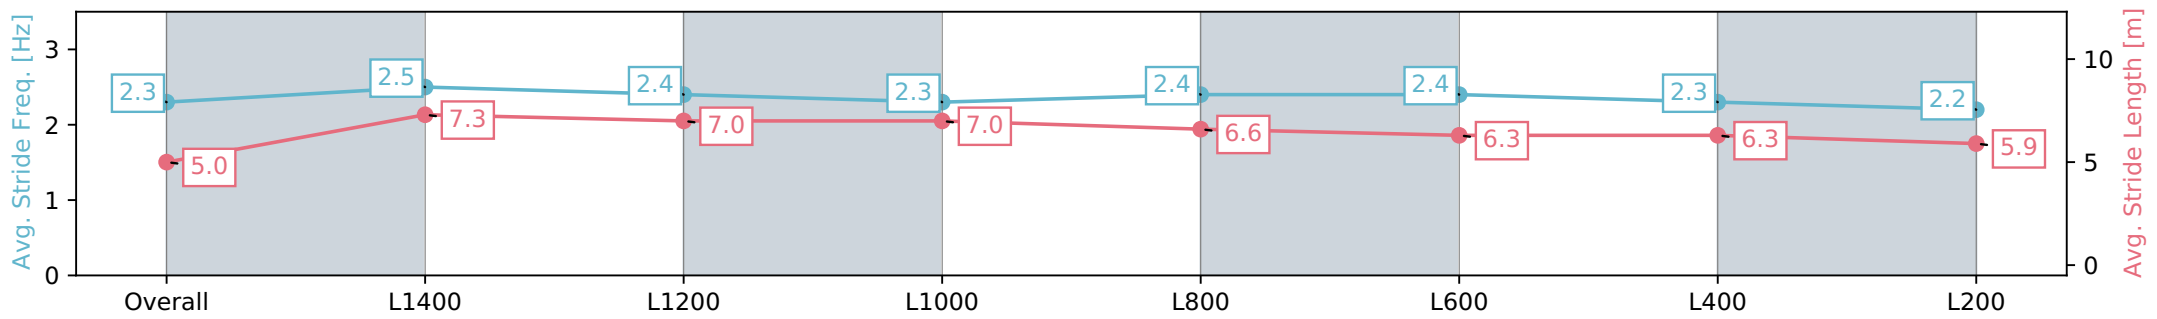

Gawler SA - Professional

Race 4: Adelaide Plains Bloodstock Maiden Plate - 1516m

26 June 2024 - 1:30PM

Track Rating: Heavy 10, Weather: Overcast, Rail Position: +5m Entire

Section	Overall	L1400	L1200	L1000	L800	L600	L400	L200
Section Times	1:40.79 [7] (0:09.97)	1:30.82 [7] (0:11.34)	1:19.48 [3] (0:11.91)	1:07.57 [4] (0:12.23)	0:55.34 [4] (0:12.89)	0:42.45 [4] (0:13.47)	0:28.98 [4] (0:13.82)	0:15.16 [5] (0:15.16)
Average Speed [km/h]	41.9	64.0	60.5	59.0	56.3	53.9	52.6	47.5
Top Speed [km/h]	62.4	65.5	63.2	60.0	58.2	55.8	54.4	49.7
Avg. Dist. to Rail [m]	8.5	4.0	2.1	1.6	1.1	2.3	4.0	4.9
Avg. Stride Freq. [Hz]	2.3	2.5	2.4	2.3	2.4	2.4	2.3	2.2
Avg. Stride Length [m]	5.0	7.3	7.0	7.0	6.6	6.3	6.3	5.9

[] Ranking at each section and finish
 -:-:- No data available at this section
 NA No data available

Horse/Jockey Name	IVA DREAM/Teagan Voorham
Finish Rank	8
Fastest Section Time (Section)	0:11.83 (L1400)
Top Speed [km/h] (Section)	62.5 (L1400)
Race State	Finished