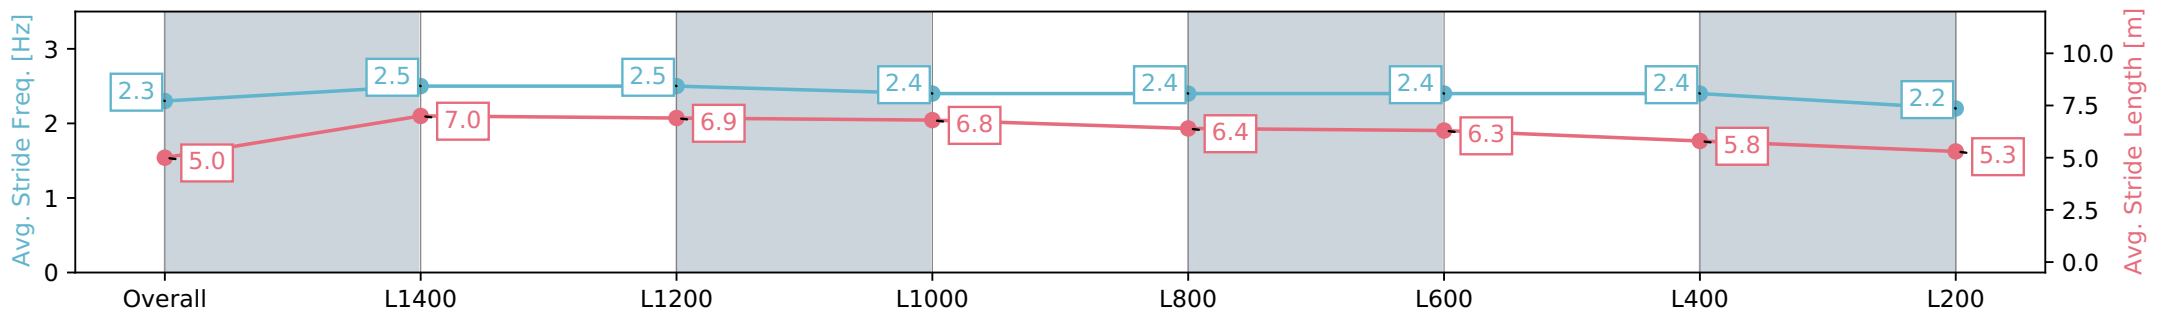

Gawler SA - Professional

Race 4: Adelaide Plains Bloodstock Maiden Plate - 1516m

26 June 2024 - 1:30PM

Track Rating: Heavy 10, Weather: Overcast, Rail Position: +5m Entire

Section	Overall	L1400	L1200	L1000	L800	L600	L400	L200
Section Times	1:43.27 [12] (0:09.92)	1:33.35 [5] (0:11.44)	1:21.91 [4] (0:11.77)	1:10.14 [3] (0:12.28)	0:57.86 [3] (0:12.86)	0:45.00 [3] (0:13.38)	0:31.62 [2] (0:14.46)	0:17.16 [9] (0:17.16)
Average Speed [km/h]	42.0	63.2	61.0	58.7	56.1	54.1	50.0	41.9
Top Speed [km/h]	62.7	63.6	63.2	59.8	57.2	55.6	52.5	46.6
Avg. Dist. to Rail [m]	4.8	1.8	0.4	0.3	0.5	1.5	2.9	4.7
Avg. Stride Freq. [Hz]	2.3	2.5	2.5	2.4	2.4	2.4	2.4	2.2
Avg. Stride Length [m]	5.0	7.0	6.9	6.8	6.4	6.3	5.8	5.3

[] Ranking at each section and finish
 -:-:- No data available at this section
 NA No data available