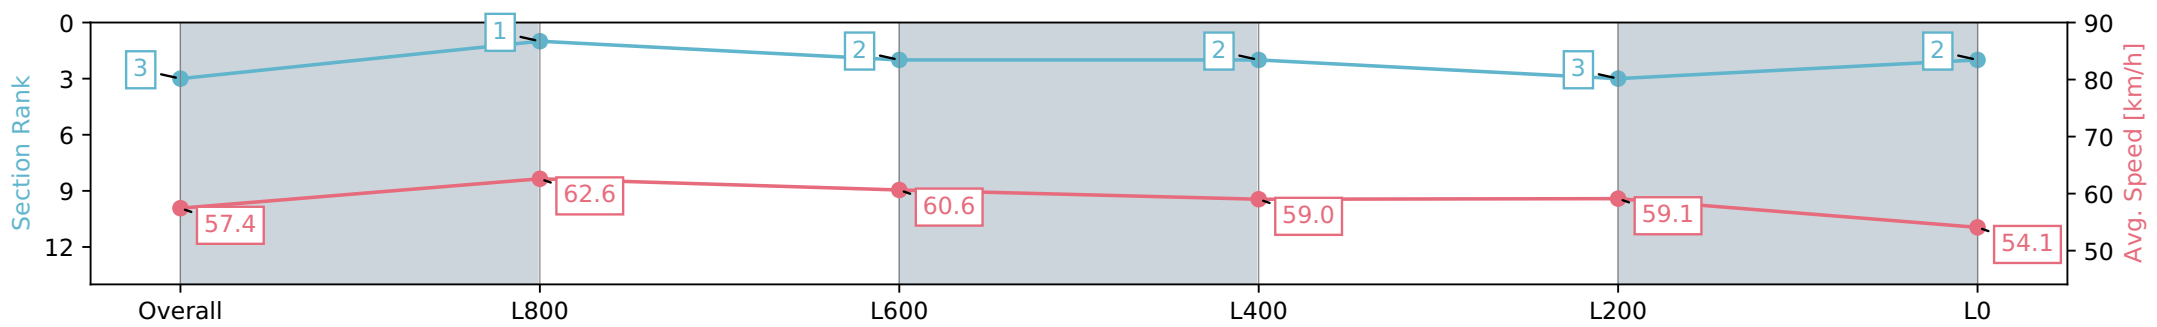

Gawler SA - Professional

Race 3: LJ Hooker Gawler - 0m

26 June 2024 - 12:55PM

Track Rating: Heavy 9, Weather: Overcast, Rail Position: +5m Entire

Section	Overall	L800	L600	L400	L200	L0
Section Times	1:07.64 [3] (0:06.32)	1:01.32 [1] (0:11.52)	0:49.80 [2] (0:12.11)	0:37.69 [2] (0:12.17)	0:25.52 [3] (0:12.25)	0:13.27 [2] (0:13.27)
Average Speed [km/h]	57.4	62.6	60.6	59.0	59.1	54.1
Top Speed [km/h]	57.6	63.9	64.1	60.2	60.8	59.5
Avg. Dist. to Rail [m]	4.8	3.2	1.7	0.9	2.7	6.4
Avg. Stride Freq. [Hz]	2.5	2.5	2.5	2.4	2.4	2.3
Avg. Stride Length [m]	6.3	7.0	6.8	6.8	6.9	6.4