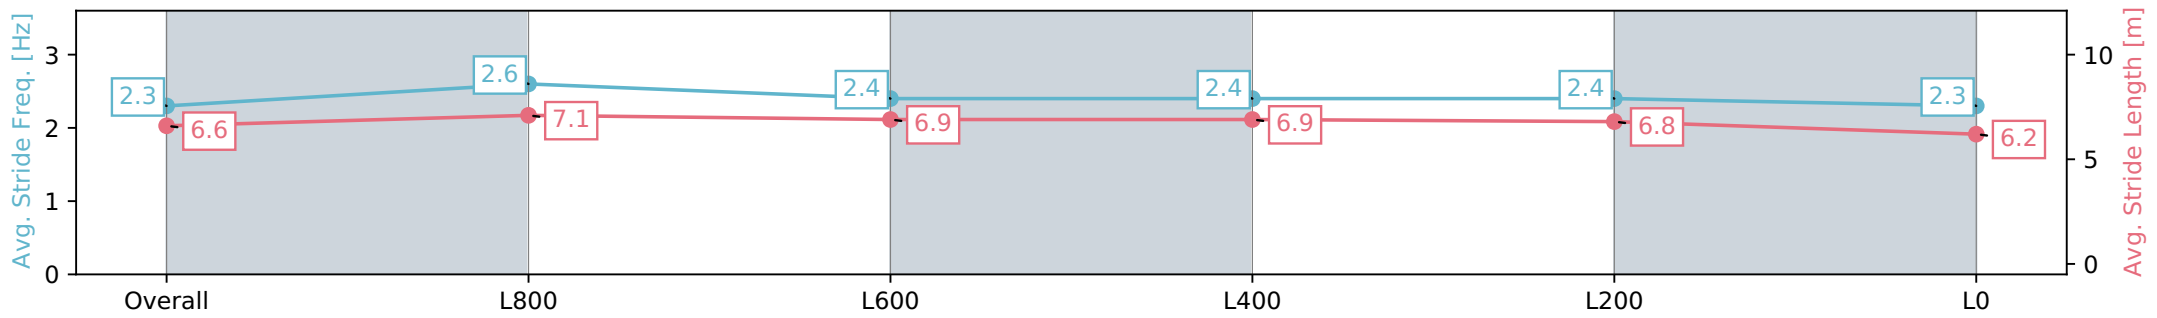

Gawler SA - Professional

Race 3: LJ Hooker Gawler - 0m

26 June 2024 - 12:55PM

Track Rating: Heavy 9, Weather: Overcast, Rail Position: +5m Entire

Section	Overall	L800	L600	L400	L200	L0
Section Times	1:08.07 [5] (0:06.56)	1:01.50 [5] (0:11.02)	0:50.48 [1] (0:12.09)	0:38.39 [1] (0:12.27)	0:26.12 [1] (0:12.40)	0:13.72 [1] (0:13.72)
Average Speed [km/h]	55.3	66.0	59.7	58.9	58.4	52.4
Top Speed [km/h]	55.5	67.0	67.0	60.3	59.6	58.9
Avg. Dist. to Rail [m]	9.3	5.8	0.6	0.8	2.3	5.2
Avg. Stride Freq. [Hz]	2.3	2.6	2.4	2.4	2.4	2.3
Avg. Stride Length [m]	6.6	7.1	6.9	6.9	6.8	6.2