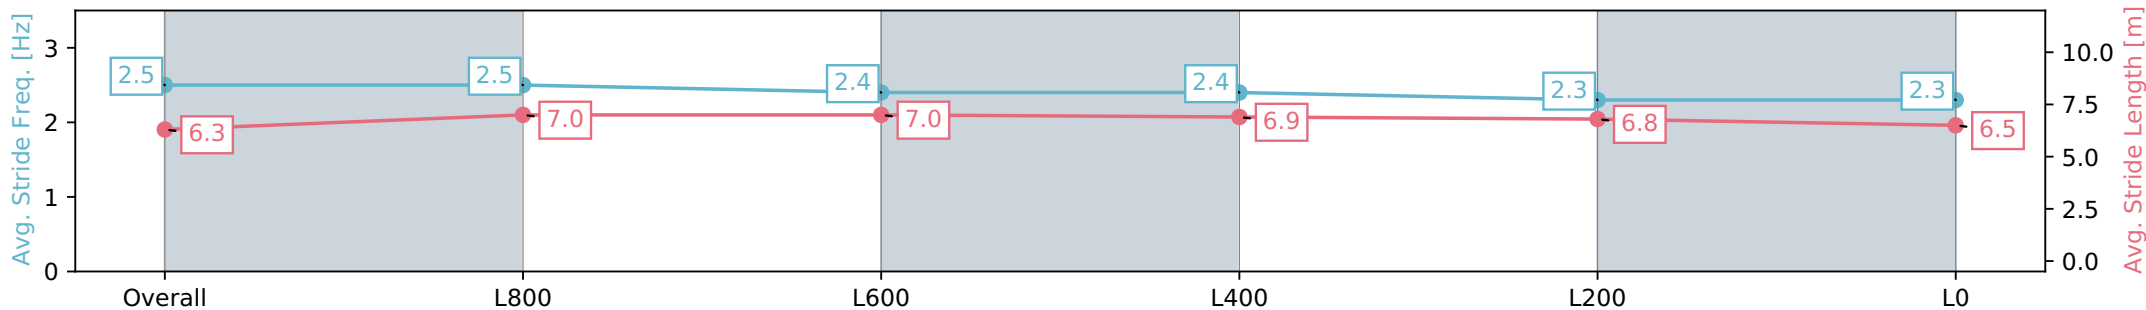

Gawler SA - Professional

Race 3: LJ Hooker Gawler - 0m

26 June 2024 - 12:55PM

Track Rating: Heavy 9, Weather: Overcast, Rail Position: +5m Entire

Section	Overall	L800	L600	L400	L200	L0
Section Times	1:08.48 [8] (0:06.48)	1:02.00 [3] (0:11.52)	0:50.48 [3] (0:12.11)	0:38.37 [3] (0:12.20)	0:26.17 [5] (0:12.57)	0:13.59 [8] (0:13.59)
Average Speed [km/h]	56.0	62.5	59.9	58.9	57.1	52.9
Top Speed [km/h]	56.2	63.7	63.4	60.0	59.6	57.7
Avg. Dist. to Rail [m]	0.3	0.6	0.4	0.8	0.8	2.5
Avg. Stride Freq. [Hz]	2.5	2.5	2.4	2.4	2.3	2.3
Avg. Stride Length [m]	6.3	7.0	7.0	6.9	6.8	6.5