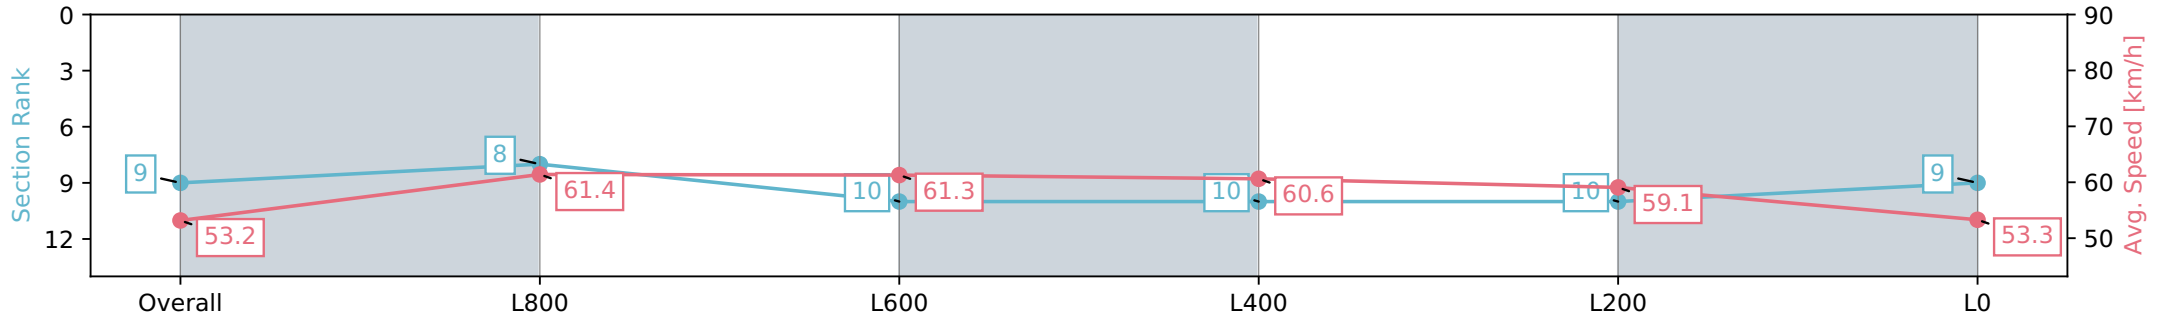

Gawler SA - Professional

Race 3: LJ Hooker Gawler - 0m

26 June 2024 - 12:55PM

Track Rating: Heavy 9, Weather: Overcast, Rail Position: +5m Entire

Section	Overall	L800	L600	L400	L200	L0
Section Times	1:08.48 [9] (0:06.82)	1:01.66 [8] (0:11.88)	0:49.78 [10] (0:11.95)	0:37.83 [10] (0:12.04)	0:25.79 [10] (0:12.35)	0:13.44 [9] (0:13.44)
Average Speed [km/h]	53.2	61.4	61.3	60.6	59.1	53.3
Top Speed [km/h]	53.3	62.3	63.3	61.6	61.6	59.4
Avg. Dist. to Rail [m]	5.9	4.7	2.4	3.4	7.1	8.5
Avg. Stride Freq. [Hz]	2.3	2.4	2.5	2.5	2.4	2.3
Avg. Stride Length [m]	6.4	7.1	6.9	6.9	6.8	6.3

- [] Ranking at each section and finish
- :-:- No data available at this section
- NA No data available

Horse/Jockey Name	TOP SHOGUNN/Rochelle Milnes
Finish Rank	10
Fastest Section Time (Section)	0:11.68 (L1000)
Top Speed [km/h] (Section)	63.4 (L1000)
Race State	Finished