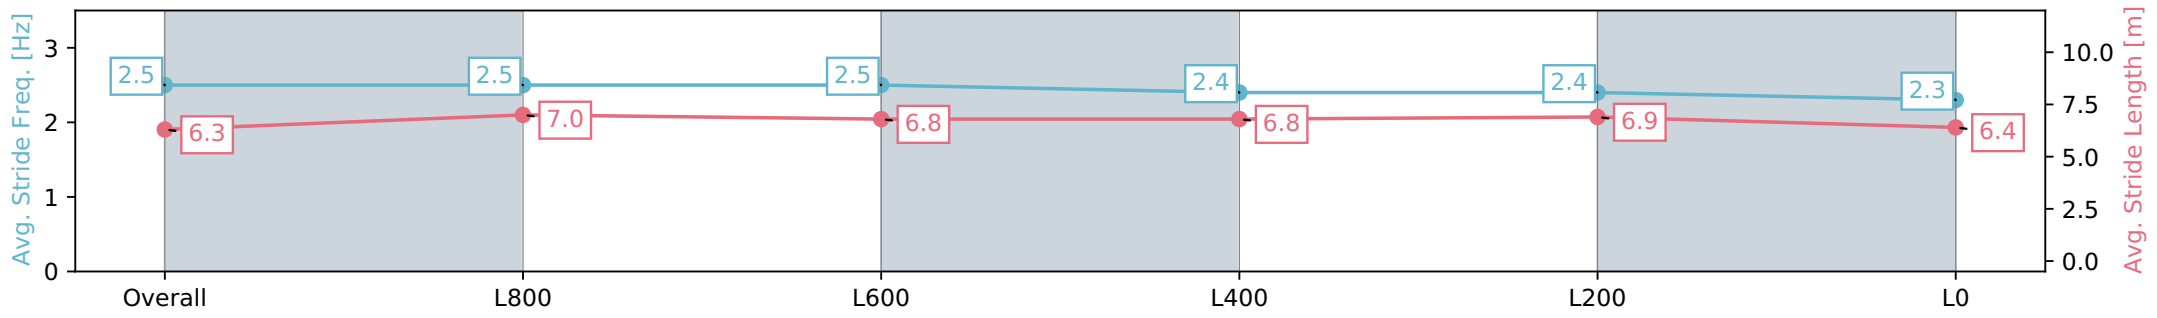

Gawler SA - Professional

Race 3: LJ Hooker Gawler - 0m

26 June 2024 - 12:55PM

Track Rating: Heavy 9, Weather: Overcast, Rail Position: +5m Entire

Section	Overall	L800	L600	L400	L200	L0
Section Times	1:07.64 [3] (0:06.32)	1:01.32 [1] (0:11.52)	0:49.80 [2] (0:12.11)	0:37.69 [2] (0:12.17)	0:25.52 [3] (0:12.25)	0:13.27 [2] (0:13.27)
Average Speed [km/h]	57.4	62.6	60.6	59.0	59.1	54.1
Top Speed [km/h]	57.6	63.9	64.1	60.2	60.8	59.5
Avg. Dist. to Rail [m]	4.8	3.2	1.7	0.9	2.7	6.4
Avg. Stride Freq. [Hz]	2.5	2.5	2.5	2.4	2.4	2.3
Avg. Stride Length [m]	6.3	7.0	6.8	6.8	6.9	6.4