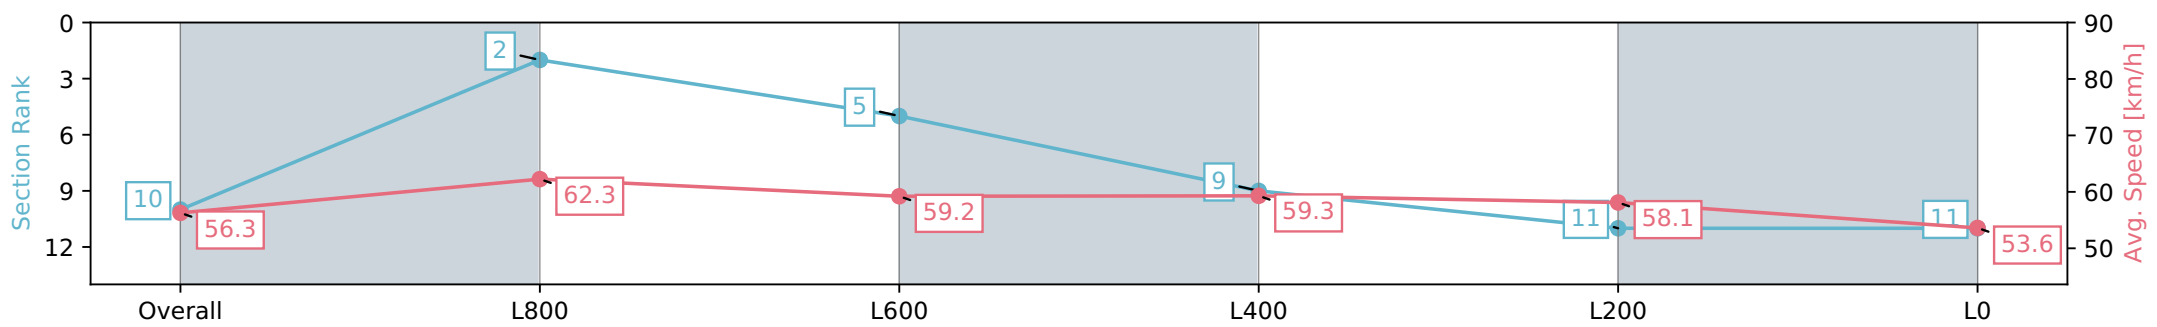

Gawler SA - Professional

Race 3: LJ Hooker Gawler - 0m

26 June 2024 - 12:55PM

Track Rating: Heavy 9, Weather: Overcast, Rail Position: +5m Entire

Section	Overall	L800	L600	L400	L200	L0
Section Times	1:08.72 [10] (0:06.45)	1:02.27 [2] (0:11.68)	0:50.59 [5] (0:12.42)	0:38.17 [9] (0:12.32)	0:25.85 [11] (0:12.42)	0:13.43 [11] (0:13.43)
Average Speed [km/h]	56.3	62.3	59.2	59.3	58.1	53.6
Top Speed [km/h]	56.5	63.4	63.4	60.2	60.2	58.8
Avg. Dist. to Rail [m]	9.3	5.4	2.7	3.3	3.6	5.4
Avg. Stride Freq. [Hz]	2.5	2.5	2.4	2.4	2.3	2.3
Avg. Stride Length [m]	6.2	7.0	6.9	6.9	6.9	6.5