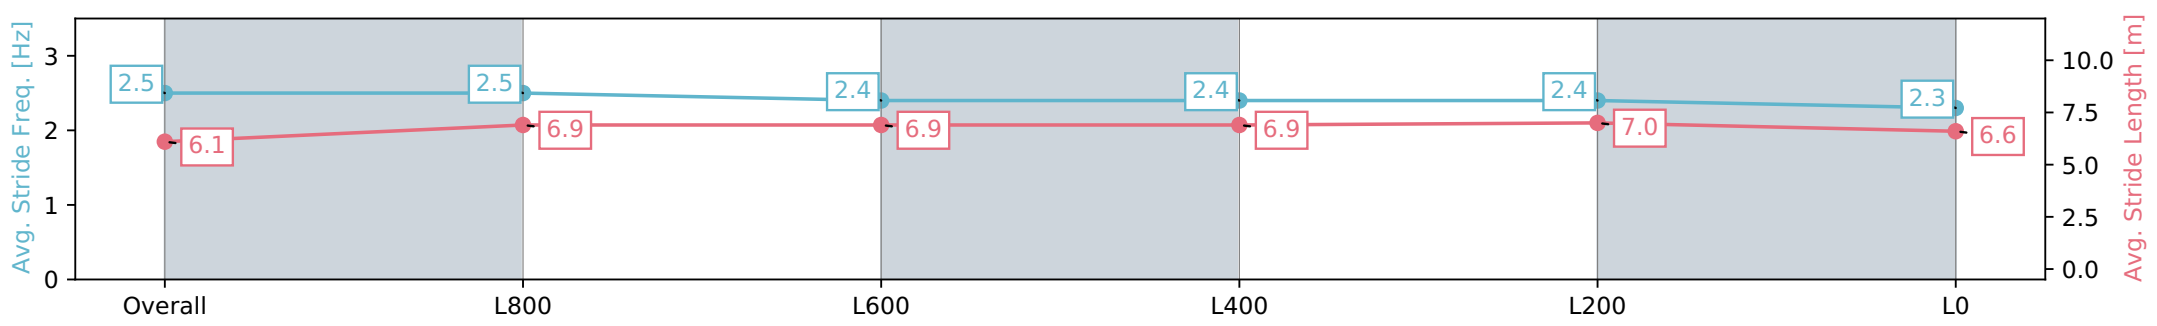

Gawler SA - Professional

Race 3: LJ Hooker Gawler - 0m

26 June 2024 - 12:55PM

Track Rating: Heavy 9, Weather: Overcast, Rail Position: +5m Entire

Section	Overall	L800	L600	L400	L200	L0
Section Times	1:08.25 [6] (0:06.52)	1:01.73 [4] (0:11.50)	0:50.23 [4] (0:12.22)	0:38.01 [6] (0:12.20)	0:25.81 [7] (0:12.37)	0:13.44 [7] (0:13.44)
Average Speed [km/h]	55.7	62.7	59.7	59.0	58.8	53.7
Top Speed [km/h]	55.9	63.8	63.8	60.0	60.5	58.8
Avg. Dist. to Rail [m]	1.9	2.3	1.4	0.5	2.6	7.2
Avg. Stride Freq. [Hz]	2.5	2.5	2.4	2.4	2.4	2.3
Avg. Stride Length [m]	6.1	6.9	6.9	6.9	7.0	6.6