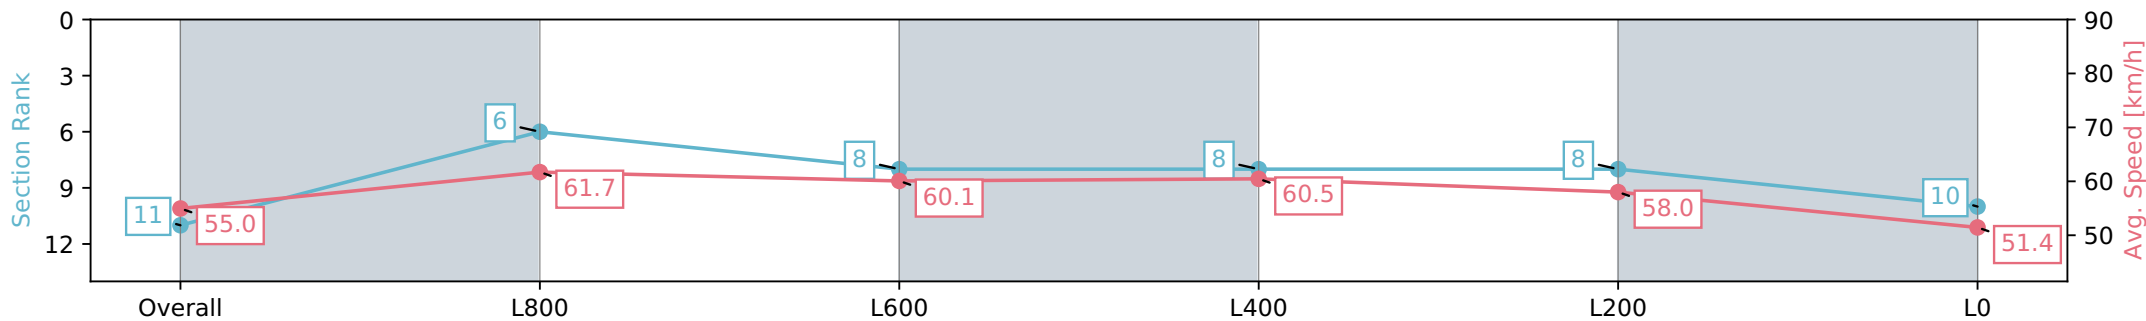

Gawler SA - Professional

Race 3: LJ Hooker Gawler - 0m

26 June 2024 - 12:55PM

Track Rating: Heavy 9, Weather: Overcast, Rail Position: +5m Entire

Section	Overall	L800	L600	L400	L200	L0
Section Times	1:09.03 [11] (0:06.60)	1:02.43 [6] (0:11.78)	0:50.65 [8] (0:12.16)	0:38.49 [8] (0:12.01)	0:26.48 [8] (0:12.51)	0:13.97 [10] (0:13.97)
Average Speed [km/h]	55.0	61.7	60.1	60.5	58.0	51.4
Top Speed [km/h]	55.2	62.7	63.1	61.3	61.1	58.3
Avg. Dist. to Rail [m]	8.5	5.5	1.9	2.0	5.5	7.1
Avg. Stride Freq. [Hz]	2.3	2.4	2.4	2.4	2.4	2.2
Avg. Stride Length [m]	6.5	7.1	7.0	6.9	6.8	6.4