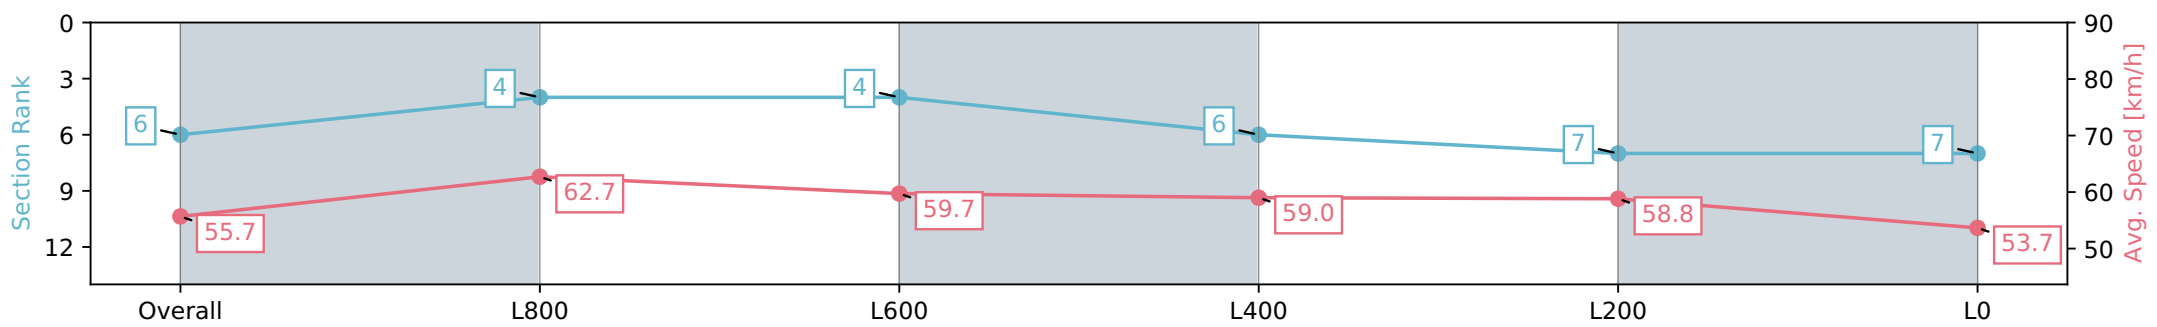

Gawler SA - Professional

Race 3: LJ Hooker Gawler - 0m

26 June 2024 - 12:55PM

Track Rating: Heavy 9, Weather: Overcast, Rail Position: +5m Entire

Section	Overall	L800	L600	L400	L200	L0
Section Times	1:08.25 [6] (0:06.52)	1:01.73 [4] (0:11.50)	0:50.23 [4] (0:12.22)	0:38.01 [6] (0:12.20)	0:25.81 [7] (0:12.37)	0:13.44 [7] (0:13.44)
Average Speed [km/h]	55.7	62.7	59.7	59.0	58.8	53.7
Top Speed [km/h]	55.9	63.8	63.8	60.0	60.5	58.8
Avg. Dist. to Rail [m]	1.9	2.3	1.4	0.5	2.6	7.2
Avg. Stride Freq. [Hz]	2.5	2.5	2.4	2.4	2.4	2.3
Avg. Stride Length [m]	6.1	6.9	6.9	6.9	7.0	6.6