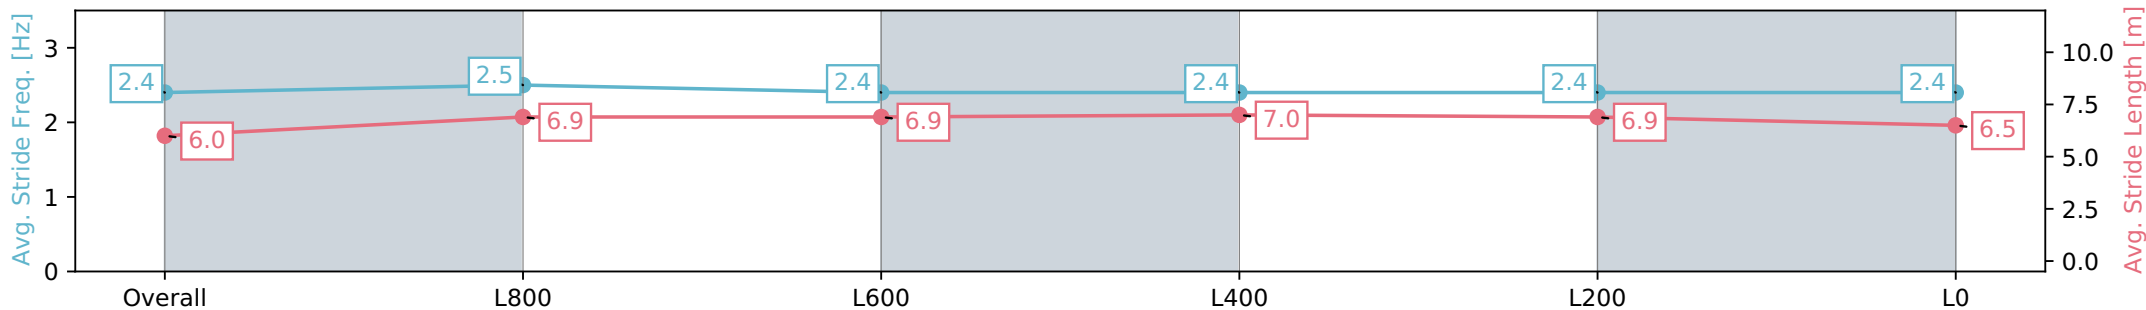

26 June 2024 - 12:55PM

Track Rating: Heavy 9, Weather: Overcast, Rail Position: +5m Entire

Section	Overall	L800	L600	L400	L200	L0
Section Times	1:07.40 [1] (0:06.98)	1:00.42 [11] (0:11.72)	0:48.70 [10] (0:12.08)	0:36.62 [11] (0:11.79)	0:24.83 [9] (0:12.03)	0:12.80 [5] (0:12.80)
Average Speed [km/h]	52.0	62.3	60.1	61.5	60.5	56.2
Top Speed [km/h]	56.3	62.7	62.8	62.2	62.3	60.8
Avg. Dist. to Rail [m]	5.1	4.5	1.5	1.3	5.4	8.1
Avg. Stride Freq. [Hz]	2.4	2.5	2.4	2.4	2.4	2.4
Avg. Stride Length [m]	6.0	6.9	6.9	7.0	6.9	6.5