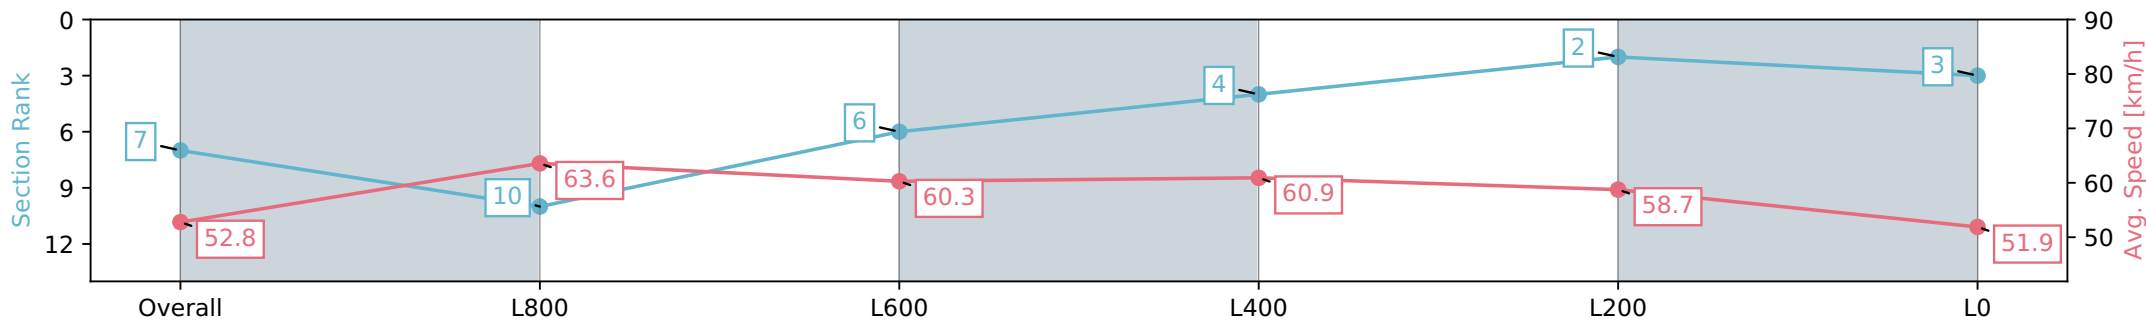

Gawler SA - Professional

Race 3: LJ Hooker Gawler - 0m

26 June 2024 - 12:55PM

Track Rating: Heavy 9, Weather: Overcast, Rail Position: +5m Entire

Section	Overall	L800	L600	L400	L200	L0
Section Times	1:08.35 [7] (0:06.88)	1:01.47 [10] (0:11.33)	0:50.14 [6] (0:11.93)	0:38.21 [4] (0:11.96)	0:26.25 [2] (0:12.33)	0:13.92 [3] (0:13.92)
Average Speed [km/h]	52.8	63.6	60.3	60.9	58.7	51.9
Top Speed [km/h]	53.0	64.3	64.5	61.4	61.3	59.1
Avg. Dist. to Rail [m]	2.7	1.3	1.0	1.6	4.4	5.7
Avg. Stride Freq. [Hz]	2.4	2.4	2.4	2.4	2.4	2.2
Avg. Stride Length [m]	6.1	7.3	7.0	7.1	6.9	6.4