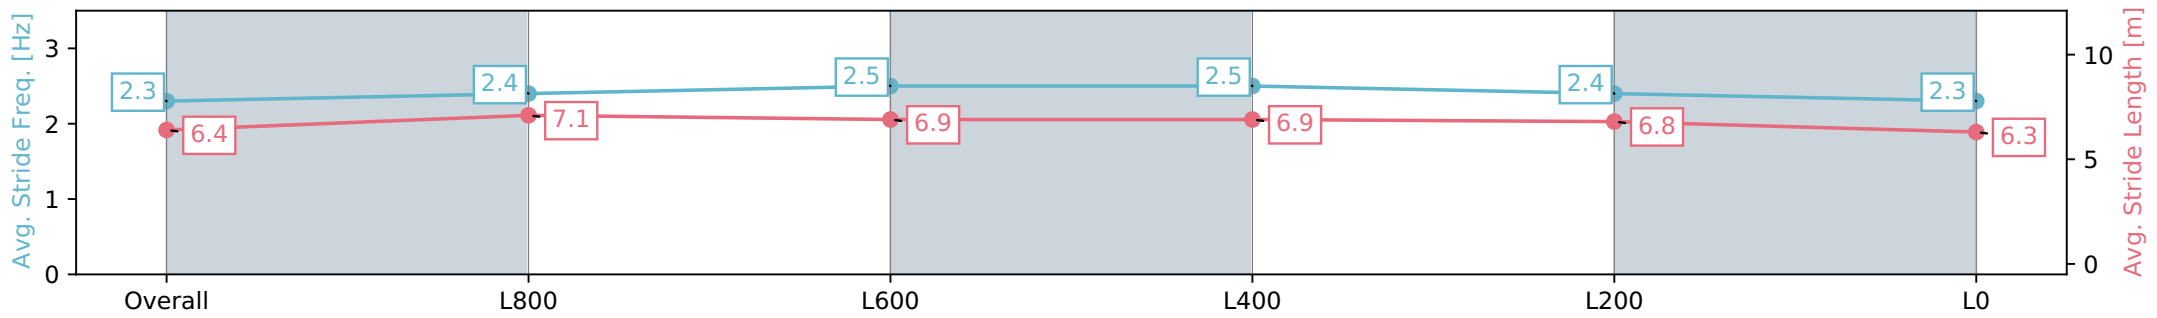

Gawler SA - Professional

Race 3: LJ Hooker Gawler - 0m

26 June 2024 - 12:55PM

Track Rating: Heavy 9, Weather: Overcast, Rail Position: +5m Entire

Section	Overall	L800	L600	L400	L200	L0
Section Times	1:08.48 [9] (0:06.82)	1:01.66 [8] (0:11.88)	0:49.78 [10] (0:11.95)	0:37.83 [10] (0:12.04)	0:25.79 [10] (0:12.35)	0:13.44 [9] (0:13.44)
Average Speed [km/h]	53.2	61.4	61.3	60.6	59.1	53.3
Top Speed [km/h]	53.3	62.3	63.3	61.6	61.6	59.4
Avg. Dist. to Rail [m]	5.9	4.7	2.4	3.4	7.1	8.5
Avg. Stride Freq. [Hz]	2.3	2.4	2.5	2.5	2.4	2.3
Avg. Stride Length [m]	6.4	7.1	6.9	6.9	6.8	6.3

- [] Ranking at each section and finish
- :-:- No data available at this section
- NA No data available

Horse/Jockey Name	TOP SHOGUNN/Rochelle Milnes
Finish Rank	10
Fastest Section Time (Section)	0:11.68 (L1000)
Top Speed [km/h] (Section)	63.4 (L1000)
Race State	Finished