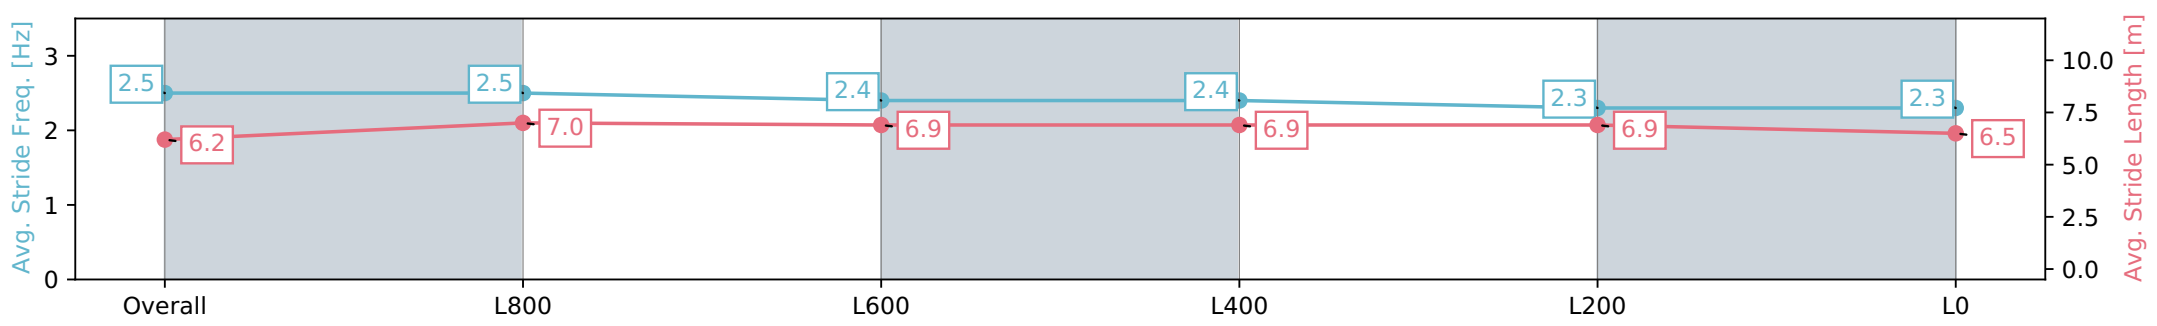

- [] Ranking at each section and finish
- :-:- No data available at this section
- NA No data available

Horse/Jockey Name	TOP SHOGUNN/Rochelle Milnes
Finish Rank	10
Fastest Section Time (Section)	0:11.68 (L1000)
Top Speed [km/h] (Section)	63.4 (L1000)
Race State	Finished

Gawler SA - Professional

Race 3: LJ Hooker Gawler - 0m

26 June 2024 - 12:55PM

Track Rating: Heavy 9, Weather: Overcast, Rail Position: +5m Entire

Section	Overall	L800	L600	L400	L200	L0
Section Times	1:08.72 [10] (0:06.45)	1:02.27 [2] (0:11.68)	0:50.59 [5] (0:12.42)	0:38.17 [9] (0:12.32)	0:25.85 [11] (0:12.42)	0:13.43 [11] (0:13.43)
Average Speed [km/h]	56.3	62.3	59.2	59.3	58.1	53.6
Top Speed [km/h]	56.5	63.4	63.4	60.2	60.2	58.8
Avg. Dist. to Rail [m]	9.3	5.4	2.7	3.3	3.6	5.4
Avg. Stride Freq. [Hz]	2.5	2.5	2.4	2.4	2.3	2.3
Avg. Stride Length [m]	6.2	7.0	6.9	6.9	6.9	6.5

[] Ranking at each section and finish
 -:-:- No data available at this section
 NA No data available

Horse/Jockey Name	MR JONES/Jessica Eaton
Finish Rank	11
Fastest Section Time (Section)	0:11.78 (L1000)
Top Speed [km/h] (Section)	63.1 (L1000)
Race State	Finished