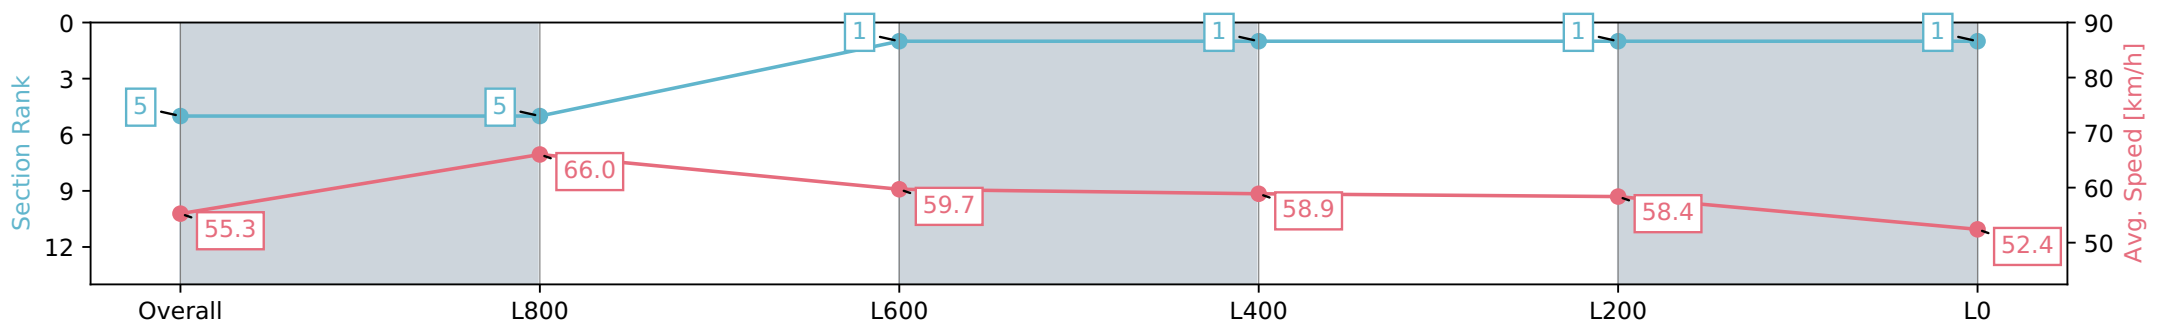

Gawler SA - Professional

Race 3: LJ Hooker Gawler - 0m

26 June 2024 - 12:55PM

Track Rating: Heavy 9, Weather: Overcast, Rail Position: +5m Entire

Section	Overall	L800	L600	L400	L200	L0
Section Times	1:08.07 [5] (0:06.56)	1:01.50 [5] (0:11.02)	0:50.48 [1] (0:12.09)	0:38.39 [1] (0:12.27)	0:26.12 [1] (0:12.40)	0:13.72 [1] (0:13.72)
Average Speed [km/h]	55.3	66.0	59.7	58.9	58.4	52.4
Top Speed [km/h]	55.5	67.0	67.0	60.3	59.6	58.9
Avg. Dist. to Rail [m]	9.3	5.8	0.6	0.8	2.3	5.2
Avg. Stride Freq. [Hz]	2.3	2.6	2.4	2.4	2.4	2.3
Avg. Stride Length [m]	6.6	7.1	6.9	6.9	6.8	6.2