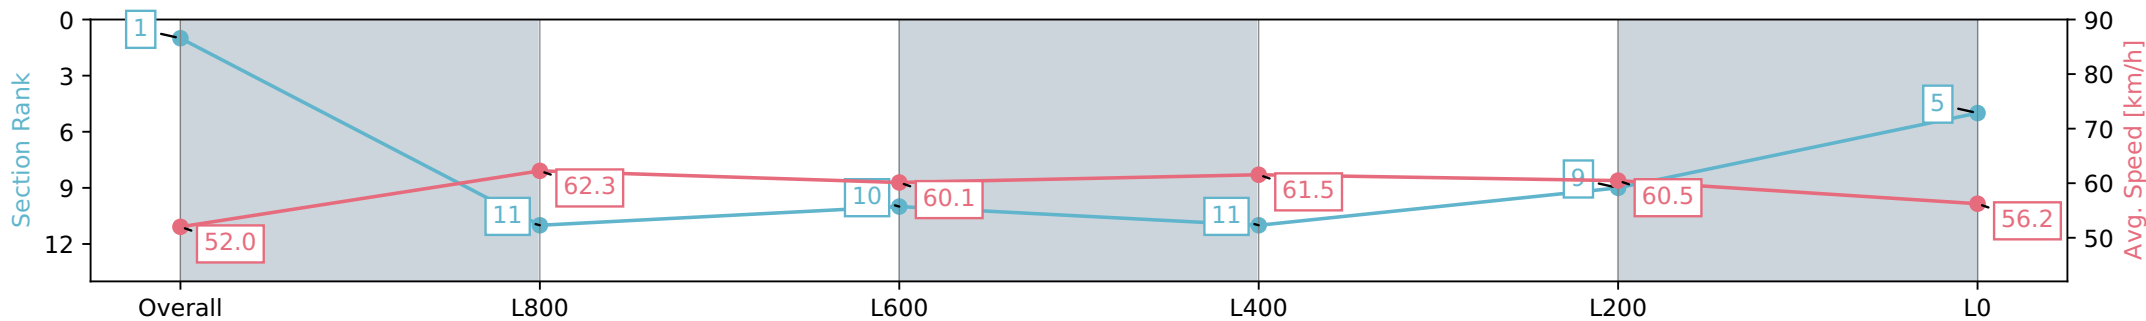

26 June 2024 - 12:55PM

Track Rating: Heavy 9, Weather: Overcast, Rail Position: +5m Entire

Section	Overall	L800	L600	L400	L200	L0
Section Times	1:07.40 [1] (0:06.98)	1:00.42 [11] (0:11.72)	0:48.70 [10] (0:12.08)	0:36.62 [11] (0:11.79)	0:24.83 [9] (0:12.03)	0:12.80 [5] (0:12.80)
Average Speed [km/h]	52.0	62.3	60.1	61.5	60.5	56.2
Top Speed [km/h]	56.3	62.7	62.8	62.2	62.3	60.8
Avg. Dist. to Rail [m]	5.1	4.5	1.5	1.3	5.4	8.1
Avg. Stride Freq. [Hz]	2.4	2.5	2.4	2.4	2.4	2.4
Avg. Stride Length [m]	6.0	6.9	6.9	7.0	6.9	6.5