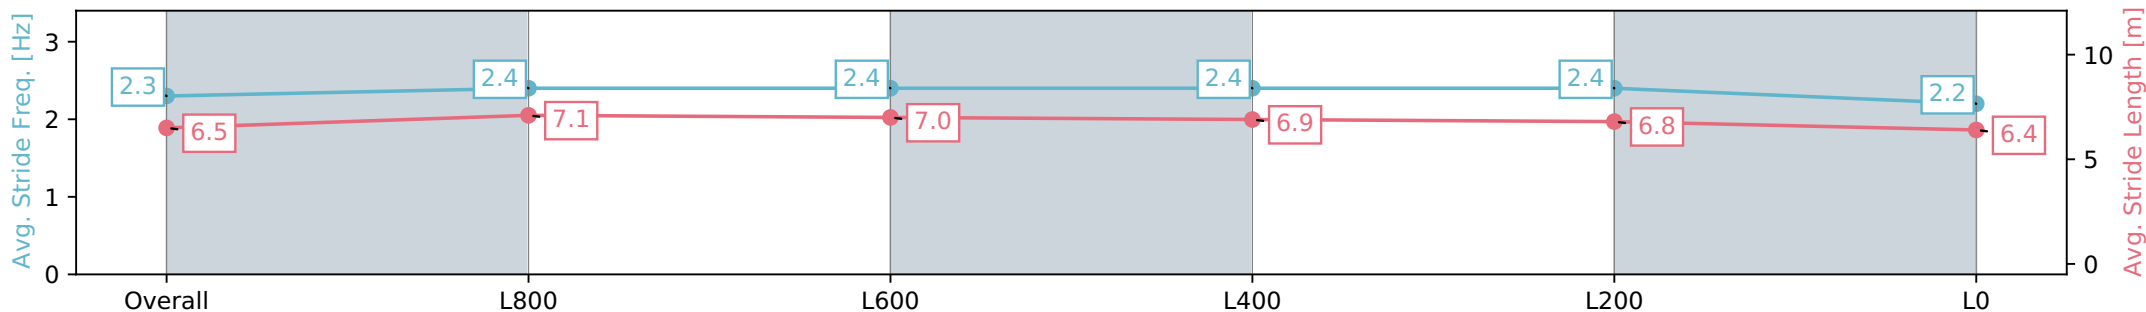

[] Ranking at each section and finish
 -:-:- No data available at this section
 NA No data available

Horse/Jockey Name	MR JONES/Jessica Eaton
Finish Rank	11
Fastest Section Time (Section)	0:11.78 (L1000)
Top Speed [km/h] (Section)	63.1 (L1000)
Race State	Finished

Gawler SA - Professional

Race 3: LJ Hooker Gawler - 0m

26 June 2024 - 12:55PM

Track Rating: Heavy 9, Weather: Overcast, Rail Position: +5m Entire

Section	Overall	L800	L600	L400	L200	L0
Section Times	1:09.03 [11] (0:06.60)	1:02.43 [6] (0:11.78)	0:50.65 [8] (0:12.16)	0:38.49 [8] (0:12.01)	0:26.48 [8] (0:12.51)	0:13.97 [10] (0:13.97)
Average Speed [km/h]	55.0	61.7	60.1	60.5	58.0	51.4
Top Speed [km/h]	55.2	62.7	63.1	61.3	61.1	58.3
Avg. Dist. to Rail [m]	8.5	5.5	1.9	2.0	5.5	7.1
Avg. Stride Freq. [Hz]	2.3	2.4	2.4	2.4	2.4	2.2
Avg. Stride Length [m]	6.5	7.1	7.0	6.9	6.8	6.4

- [] Ranking at each section and finish
- :-:- No data available at this section
- NA No data available