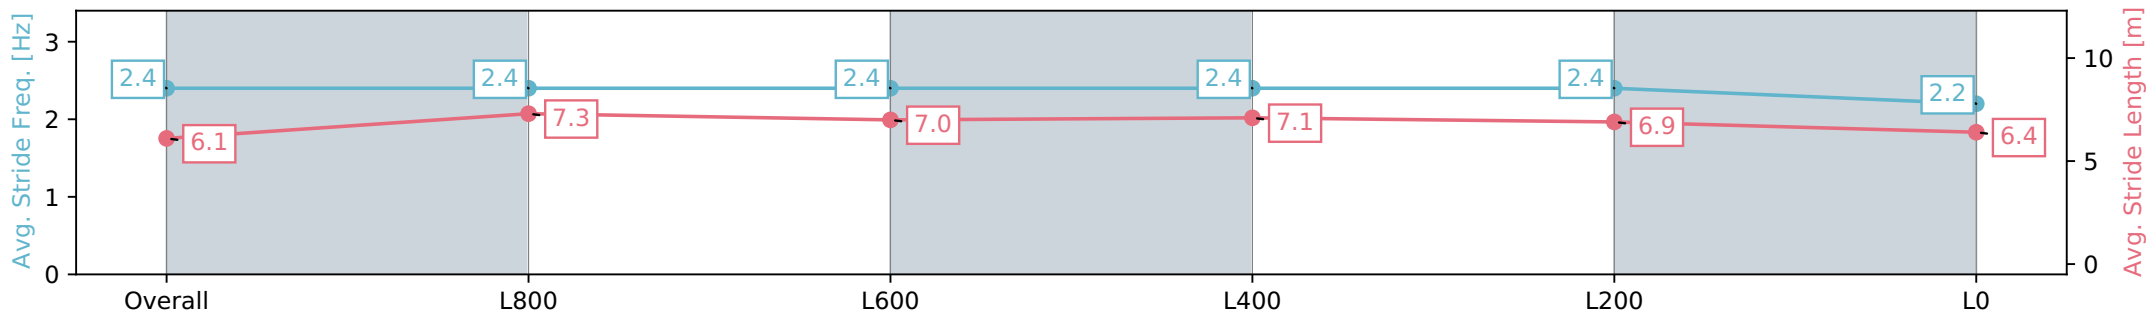

Gawler SA - Professional

Race 3: LJ Hooker Gawler - 0m

26 June 2024 - 12:55PM

Track Rating: Heavy 9, Weather: Overcast, Rail Position: +5m Entire

Section	Overall	L800	L600	L400	L200	L0
Section Times	1:08.35 [7] (0:06.88)	1:01.47 [10] (0:11.33)	0:50.14 [6] (0:11.93)	0:38.21 [4] (0:11.96)	0:26.25 [2] (0:12.33)	0:13.92 [3] (0:13.92)
Average Speed [km/h]	52.8	63.6	60.3	60.9	58.7	51.9
Top Speed [km/h]	53.0	64.3	64.5	61.4	61.3	59.1
Avg. Dist. to Rail [m]	2.7	1.3	1.0	1.6	4.4	5.7
Avg. Stride Freq. [Hz]	2.4	2.4	2.4	2.4	2.4	2.2
Avg. Stride Length [m]	6.1	7.3	7.0	7.1	6.9	6.4