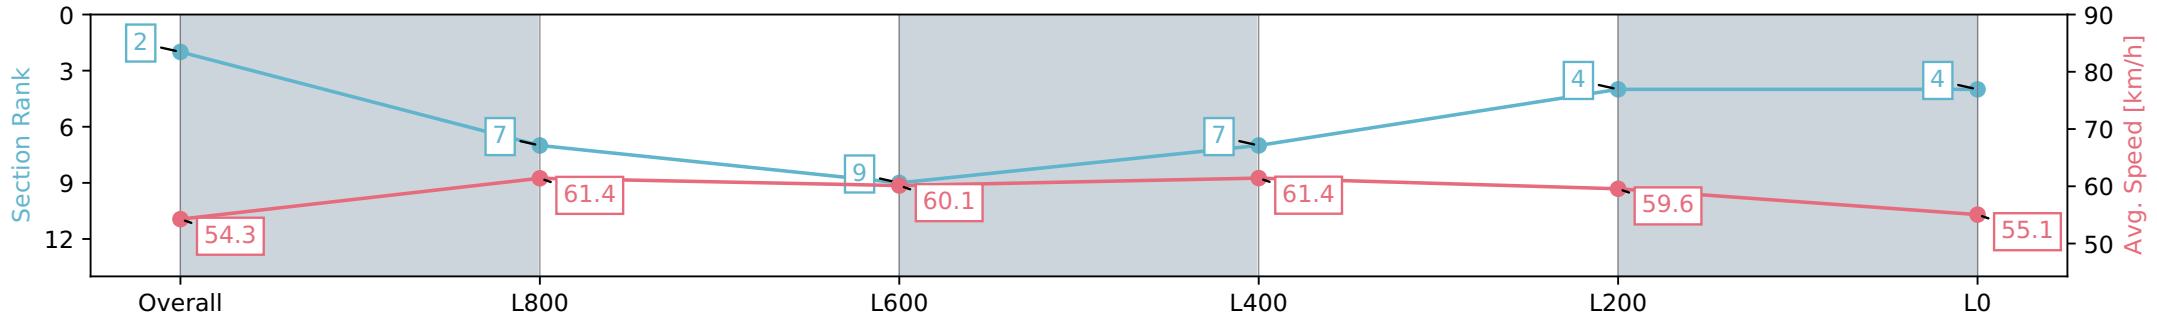

Gawler SA - Professional

Race 3: LJ Hooker Gawler - 0m

26 June 2024 - 12:55PM

Track Rating: Heavy 9, Weather: Overcast, Rail Position: +5m Entire

Section	Overall	L800	L600	L400	L200	L0
Section Times	1:07.55 [2] (0:06.69)	1:00.86 [7] (0:11.77)	0:49.09 [9] (0:11.98)	0:37.11 [7] (0:11.80)	0:25.31 [4] (0:12.22)	0:13.09 [4] (0:13.09)
Average Speed [km/h]	54.3	61.4	60.1	61.4	59.6	55.1
Top Speed [km/h]	54.9	62.2	62.4	62.1	62.0	59.8
Avg. Dist. to Rail [m]	3.4	2.3	0.7	1.2	4.8	6.5
Avg. Stride Freq. [Hz]	2.4	2.4	2.4	2.5	2.4	2.4
Avg. Stride Length [m]	6.2	7.0	6.9	6.9	6.8	6.3