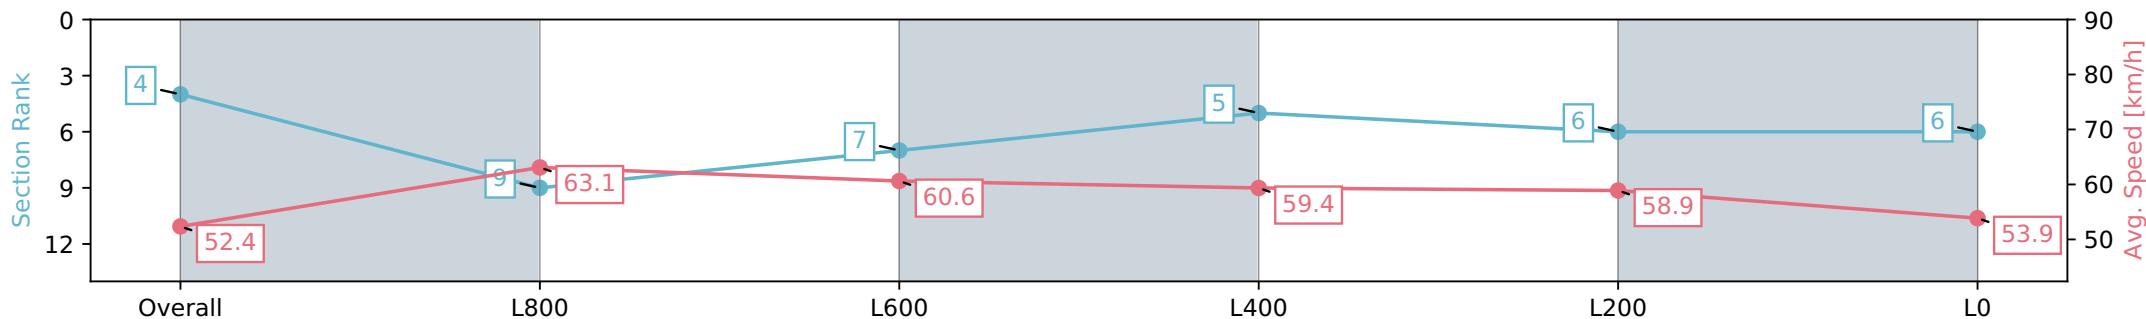

Gawler SA - Professional

Race 3: LJ Hooker Gawler - 0m

26 June 2024 - 12:55PM

Track Rating: Heavy 9, Weather: Overcast, Rail Position: +5m Entire

Section	Overall	L800	L600	L400	L200	L0
Section Times	1:07.93 [4] (0:06.86)	1:01.07 [9] (0:11.43)	0:49.64 [7] (0:11.93)	0:37.71 [5] (0:12.11)	0:25.60 [6] (0:12.28)	0:13.32 [6] (0:13.32)
Average Speed [km/h]	52.4	63.1	60.6	59.4	58.9	53.9
Top Speed [km/h]	53.5	64.1	64.1	60.6	60.0	59.4
Avg. Dist. to Rail [m]	2.5	2.0	0.6	0.3	2.0	3.7
Avg. Stride Freq. [Hz]	2.4	2.4	2.3	2.3	2.3	2.2
Avg. Stride Length [m]	6.1	7.4	7.3	7.2	7.2	6.7