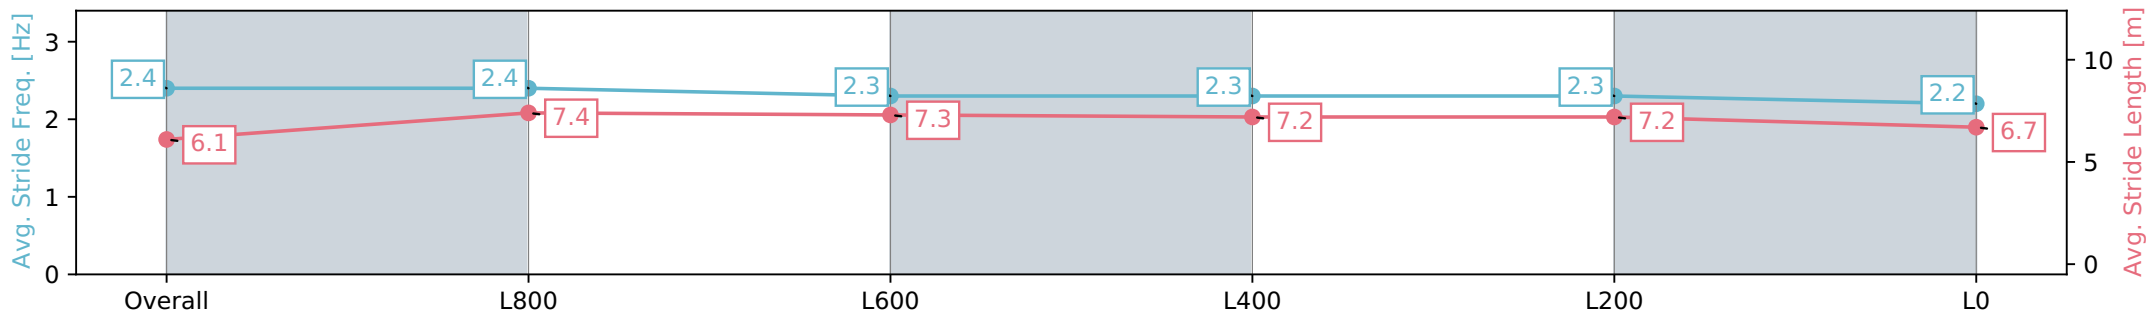

Gawler SA - Professional

Race 3: LJ Hooker Gawler - 0m

26 June 2024 - 12:55PM

Track Rating: Heavy 9, Weather: Overcast, Rail Position: +5m Entire

Section	Overall	L800	L600	L400	L200	L0
Section Times	1:07.93 [4] (0:06.86)	1:01.07 [9] (0:11.43)	0:49.64 [7] (0:11.93)	0:37.71 [5] (0:12.11)	0:25.60 [6] (0:12.28)	0:13.32 [6] (0:13.32)
Average Speed [km/h]	52.4	63.1	60.6	59.4	58.9	53.9
Top Speed [km/h]	53.5	64.1	64.1	60.6	60.0	59.4
Avg. Dist. to Rail [m]	2.5	2.0	0.6	0.3	2.0	3.7
Avg. Stride Freq. [Hz]	2.4	2.4	2.3	2.3	2.3	2.2
Avg. Stride Length [m]	6.1	7.4	7.3	7.2	7.2	6.7