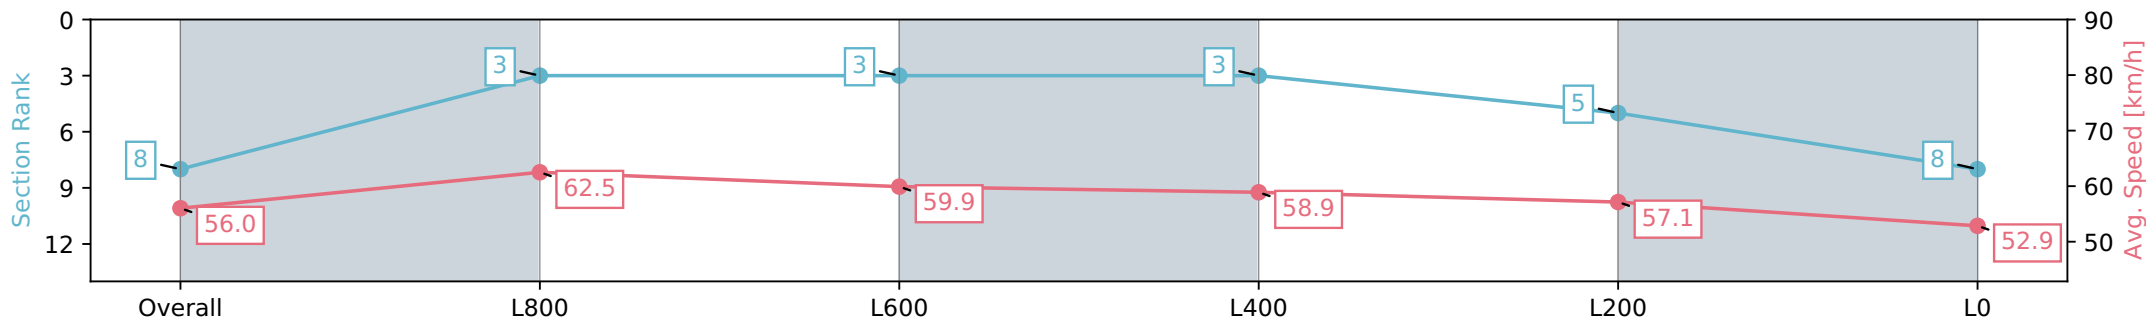

Gawler SA - Professional

Race 3: LJ Hooker Gawler - 0m

26 June 2024 - 12:55PM

Track Rating: Heavy 9, Weather: Overcast, Rail Position: +5m Entire

Section	Overall	L800	L600	L400	L200	L0
Section Times	1:08.48 [8] (0:06.48)	1:02.00 [3] (0:11.52)	0:50.48 [3] (0:12.11)	0:38.37 [3] (0:12.20)	0:26.17 [5] (0:12.57)	0:13.59 [8] (0:13.59)
Average Speed [km/h]	56.0	62.5	59.9	58.9	57.1	52.9
Top Speed [km/h]	56.2	63.7	63.4	60.0	59.6	57.7
Avg. Dist. to Rail [m]	0.3	0.6	0.4	0.8	0.8	2.5
Avg. Stride Freq. [Hz]	2.5	2.5	2.4	2.4	2.3	2.3
Avg. Stride Length [m]	6.3	7.0	7.0	6.9	6.8	6.5