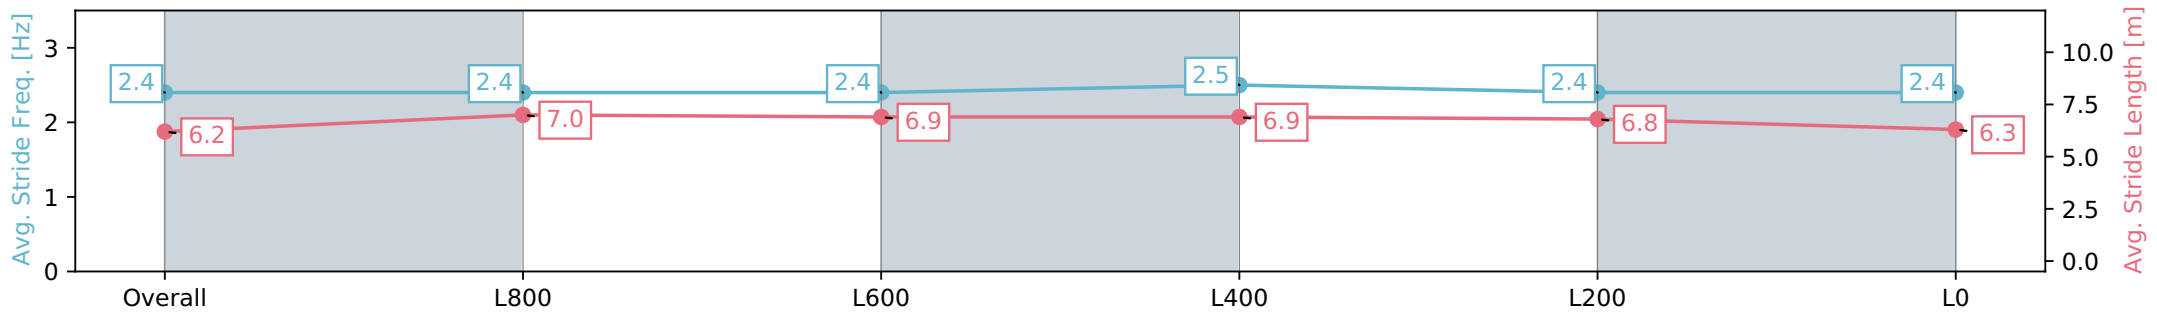

Gawler SA - Professional

Race 3: LJ Hooker Gawler - 0m

26 June 2024 - 12:55PM

Track Rating: Heavy 9, Weather: Overcast, Rail Position: +5m Entire

Section	Overall	L800	L600	L400	L200	L0
Section Times	1:07.55 [2] (0:06.69)	1:00.86 [7] (0:11.77)	0:49.09 [9] (0:11.98)	0:37.11 [7] (0:11.80)	0:25.31 [4] (0:12.22)	0:13.09 [4] (0:13.09)
Average Speed [km/h]	54.3	61.4	60.1	61.4	59.6	55.1
Top Speed [km/h]	54.9	62.2	62.4	62.1	62.0	59.8
Avg. Dist. to Rail [m]	3.4	2.3	0.7	1.2	4.8	6.5
Avg. Stride Freq. [Hz]	2.4	2.4	2.4	2.5	2.4	2.4
Avg. Stride Length [m]	6.2	7.0	6.9	6.9	6.8	6.3